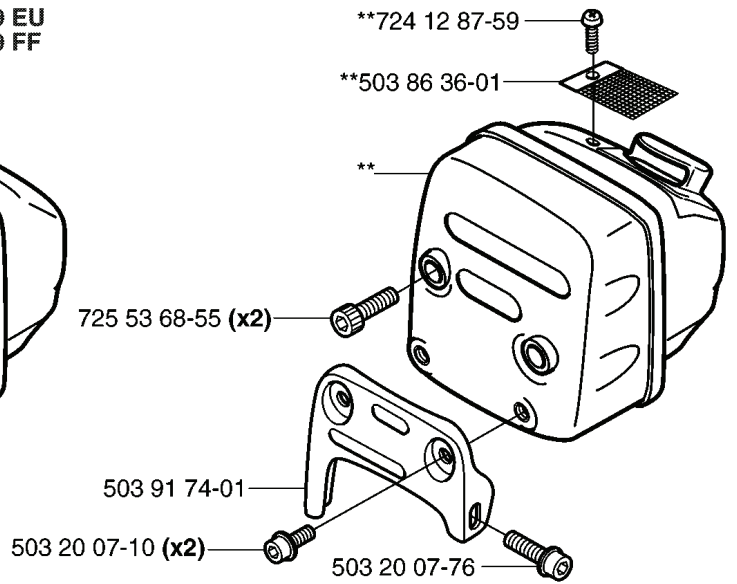

F *compl 503 91 76-03 (357XP) 503 91 76-01 359 EU
**compl 503 91 75-04 (357XP) 503 91 75-01 359 FF
**compl 537 10 22-01 (E-tech)