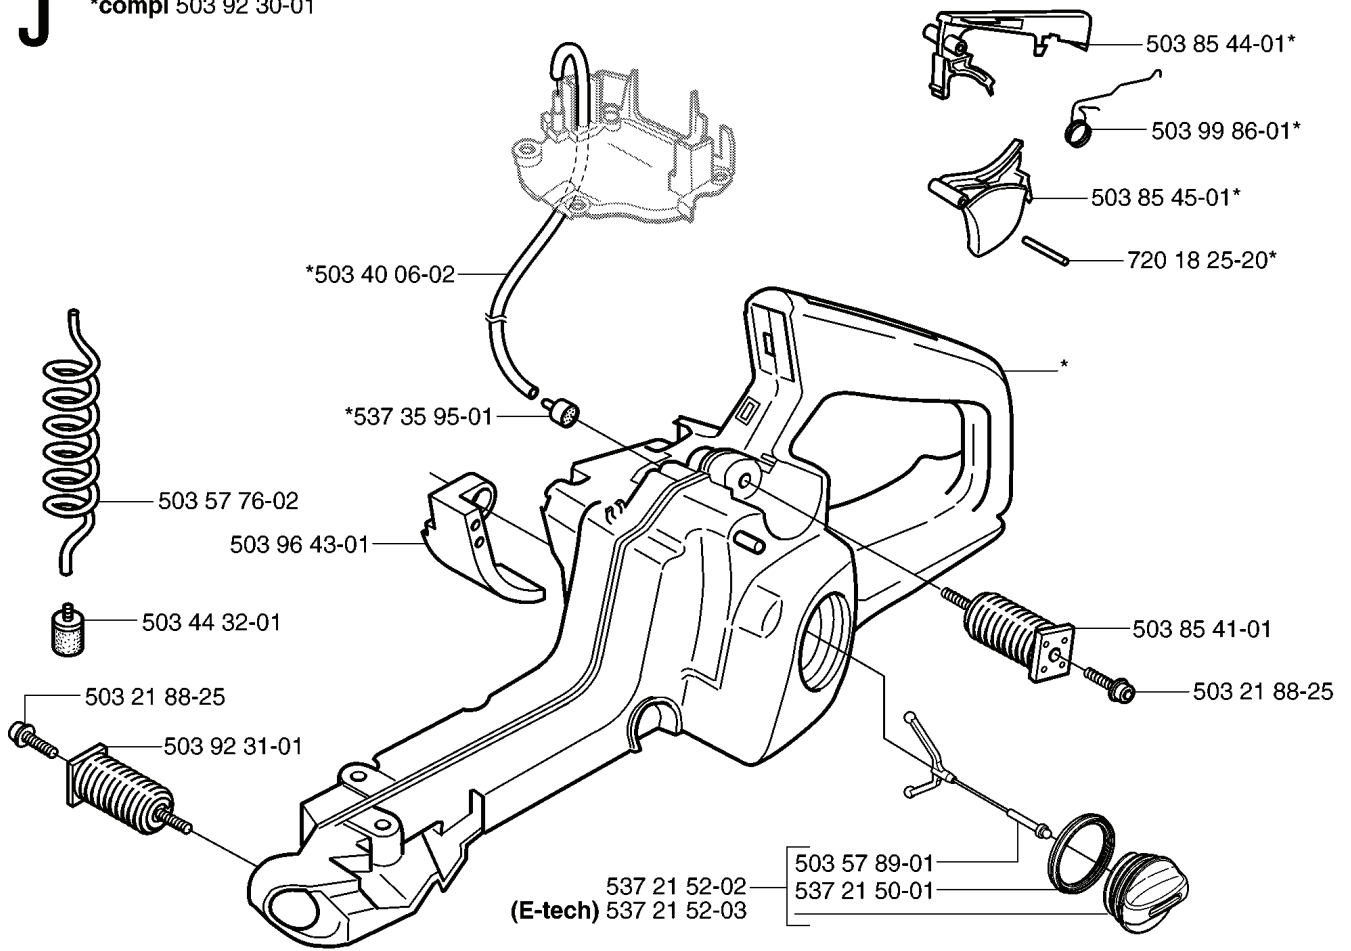

J

*compl 503 92 30-01