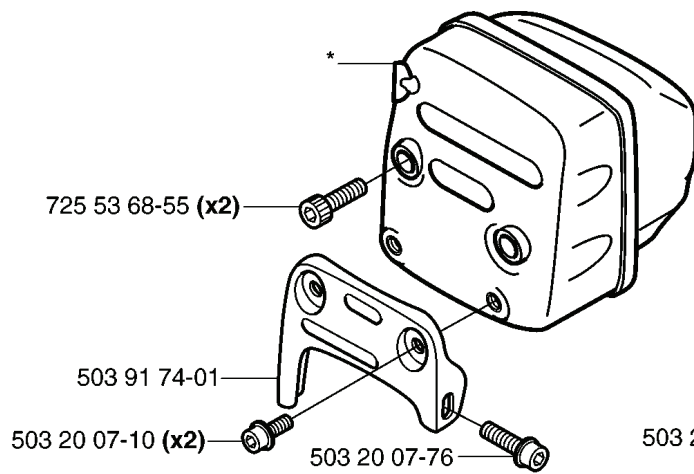

F *compl 503 91 76-03 (357XP) 503 91 76-01 359 EU
**compl 503 91 75-04 (357XP) 503 91 75-01 359 FF
**compl 537 10 22-01 (E-tech)