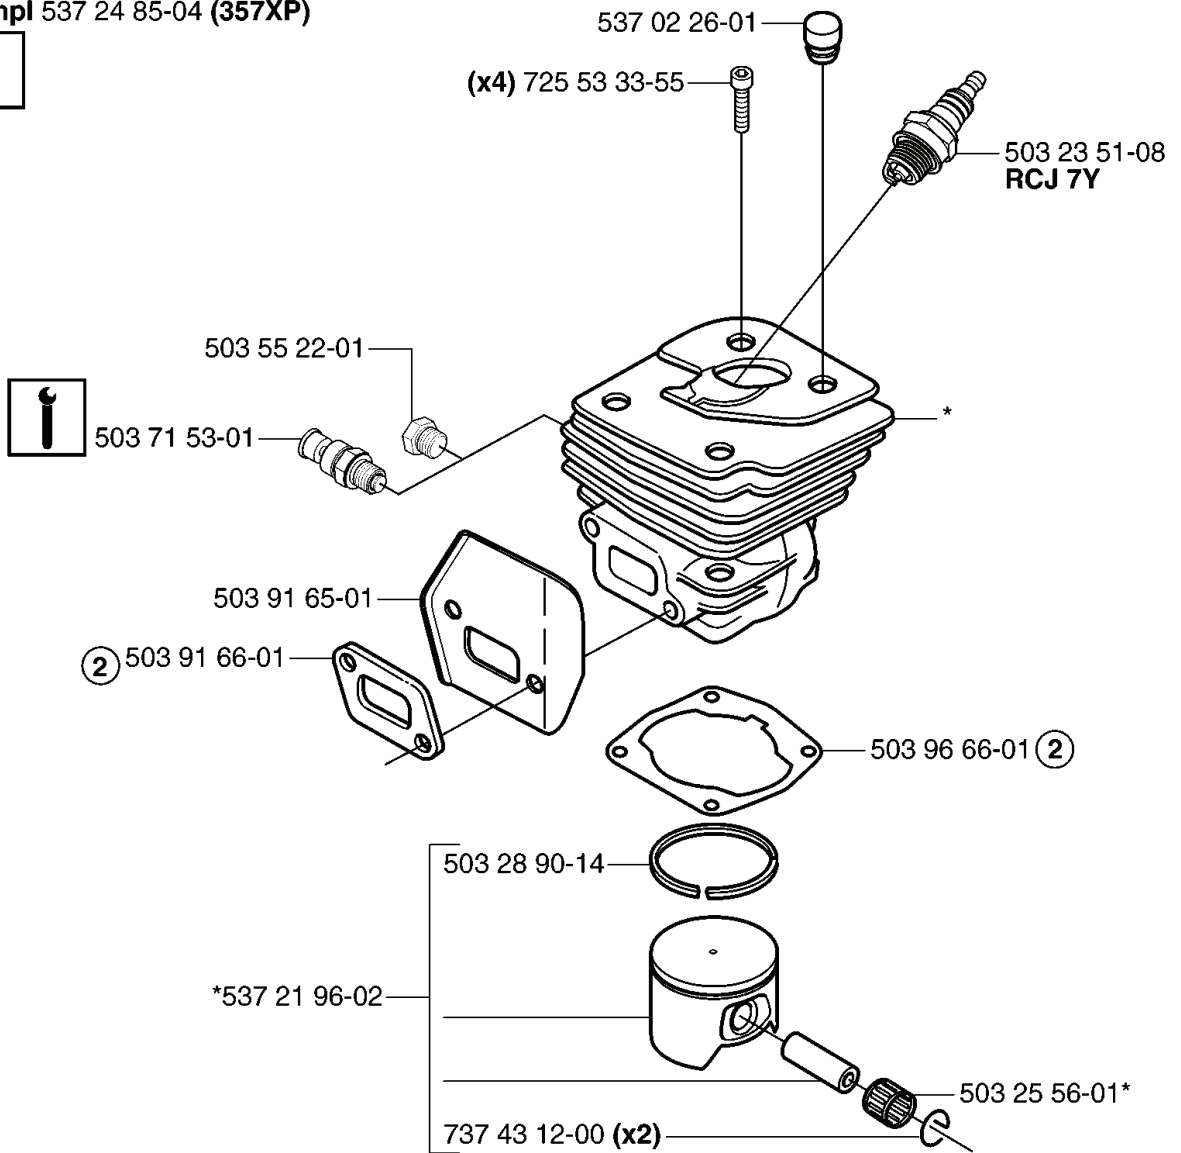

REF.	PART NO.	DESCRIPTION	REMARK	QTY.	KIT
537 15 93-02	537159302	HAND GUARD		1	
503 23 00-71	503230071	WASHER		1	
503 89 30-03	503893003	SCREW		1	
537 02 99-01	537029901	WEAR PROTECTION		1	
503 22 00-01	503220001	HEXAGON NUT		2	
537 37 04-01	537370401	LABEL		1	
503 85 66-01	503856601	COVER PLATE		1	
503 21 70-10	503217010	SCREW CCRPANT		4	
537 08 90-01	537089001	WEAR PROTECTION		1	
537 10 80-01	537108001	HUB CAP		1	
503 85 52-01	503855201	GUIDE BUSHING		1	
537 10 78-01	537107801	CHAIN BRAKE		1	
537 04 30-01	537043001	BRAKE BAND ASSY		1	
537 15 27-01	537152701	HEAT PROTECTOR		1	
735 31 08-20	735310820	E-CLIP		1	
503 89 29-01	503892901	PIN		1	
503 46 59-01	503465901	BRAKE SPRING		1	
503 89 08-02	503890802	KNEE JOINT ASSY		1	

**E**

**\*compl 537 15 68-01 (359)**

---

REF.	PART NO.	DESCRIPTION	REMARK	QTY.	KIT
503 25 56-01	503255601	NEEDLE BEARING		1	
738 22 02-25	738220225	BALL BEARING		1	
537 15 68-01	537156801	CRANKSHAFT ASSY		1	

**D**

\*compl 537 24 85-04 (357XP)

---

REF.	PART NO.	DESCRIPTION	REMARK	QTY.	KIT
537 24 85-04	537248504	CYLINDER ASSY		1	
537 02 26-01	537022601	SUPPORT		1	
725 53 33-55	725533355	SCREW IHSCM		4	
503 55 22-01	503552201	PLUG		1	
503 71 53-01	503715301	DECOMPRESSION VALVE		1	
503 91 65-01	503916501	HEAT DEFLECTOR		1	
503 91 66-01	503916601	GASKET		1	
503 28 90-14	503289014	PISTON RING		1	
537 21 96-02	537219602	PISTON ASSY		1	
737 43 12-00	737431200	SNAP RING		2	
503 25 56-01	503255601	NEEDLE BEARING		1	
503 96 66-01	503966601	GASKET		1	
503 23 51-08	503235108	SPARK PLUG		1	

**E**

**\*compl 537 21 92-01 (357XP)**

---

REF.	PART NO.	DESCRIPTION	REMARK	QTY.	KIT
537 21 92-01	537219201	CRANKSHAFT ASSY		1	
503 97 00-02	503970002	CUP		1	
503 25 56-01	503255601	NEEDLE BEARING		1	
738 22 02-25	738220225	BALL BEARING		1	
503 97 00-01	503970001	CUP		1	