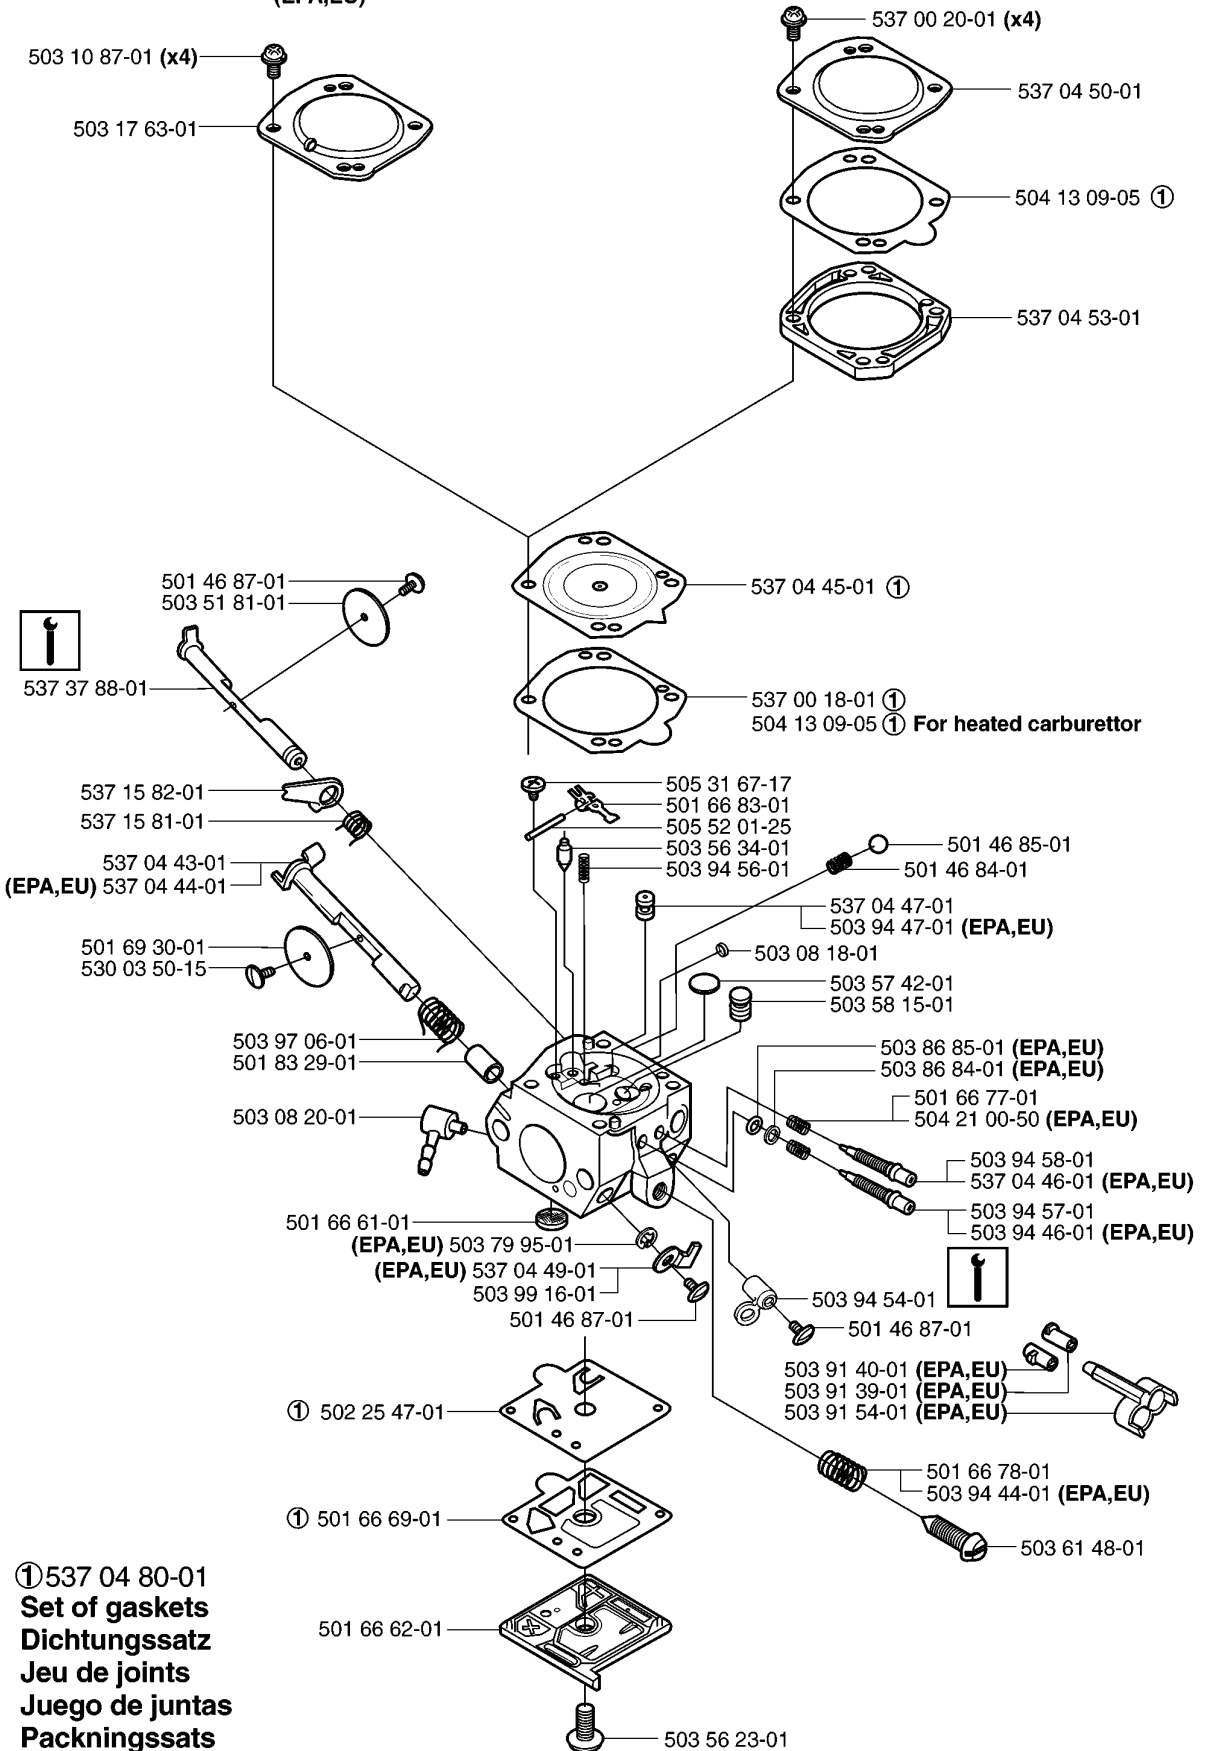

N compl 503 28 18-19 Walbro HDA 190A Heated Carburettor
compl 503 28 18-20 Walbro HDA 191A Heated Carburettor
(EPA,EU)

compl 503 28 18-17 Walbro HDA 198A
compl 503 28 18-18 Walbro HDA 199A (EPA,EU)

① 537 04 80-01
Set of gaskets
Dichtungssatz
Jeu de joints
Juego de juntas
Packingsatz