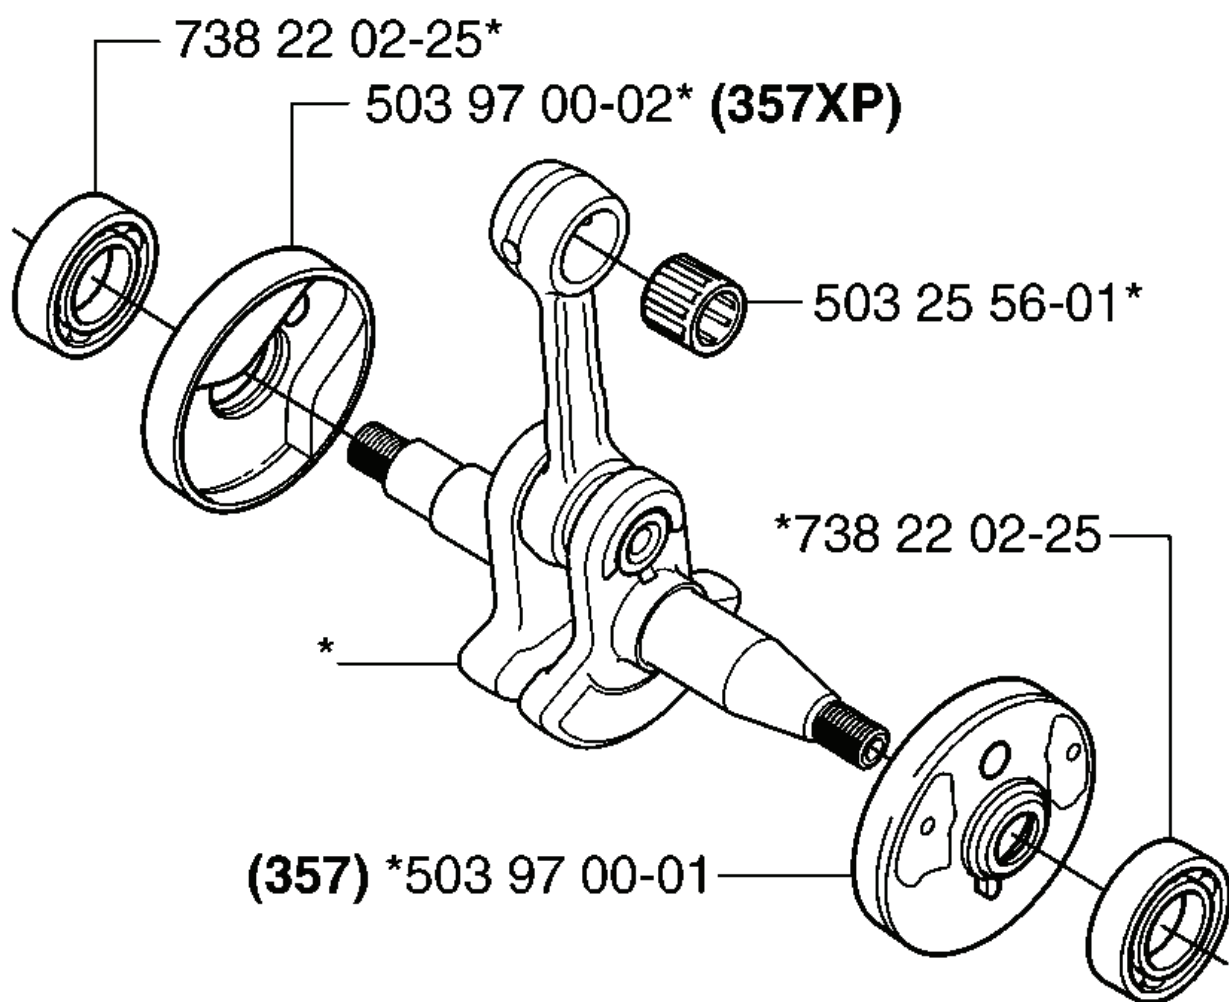

**B**

REF.	PART NO.	DESCRIPTION	REMARK	QTY.	KIT
537 16 69-01	537166901	CLUTCH SPRING		1	
537 10 34-03	537103403	CLUTCH ASSY		1	
501 45 74-02	501457402	RIM		1	
501 59 80-02	501598002	RIM		1	
503 25 52-01	503255201	NEEDLE BEARING		1	
503 91 27-03	503912703	PUMP PINION		1	
503 91 29-03	503912903	PUMP PINION		1	
537 09 18-01	537091801	OIL PRESSURE HOSE		1	
503 93 48-71	503934871	CLUTCH DRUM ASSY		1	
503 98 00-71	503980071	CLUTCH DRUM		1	
537 10 55-04	537105504	OIL PUMP		1	
537 06 93-01	537069301	PUMP PISTON		1	
503 23 00-60	503230060	WASHER		2	
503 21 74-12	503217412	SCREW IHSCT		1	
503 89 16-01	503891601	SPRING		1	
503 89 15-01	503891501	SPRING		1	
537 02 71-01	537027101	ADJUSTER		1	
721 11 64-30	721116430	GROOVED PIN		1	
537 10 11-01	537101101	OIL HOSE		1	
503 96 75-01	503967501	OIL PLUMMET		1	

**E**

**\*compl 537 15 68-01 (359)**

---

REF.	PART NO.	DESCRIPTION	REMARK	QTY.	KIT
503 25 56-01	503255601	NEEDLE BEARING		1	
738 22 02-25	738220225	BALL BEARING		1	
537 15 68-01	537156801	CRANKSHAFT ASSY		1	

**D**

\*compl 537 24 85-04 (357XP)

---

REF.	PART NO.	DESCRIPTION	REMARK	QTY.	KIT
537 24 85-04	537248504	CYLINDER ASSY		1	
537 02 26-01	537022601	SUPPORT		1	
725 53 33-55	725533355	SCREW IHSCM		4	
503 55 22-01	503552201	PLUG		1	
503 71 53-01	503715301	DECOMPRESSION VALVE		1	
503 91 65-01	503916501	HEAT DEFLECTOR		1	
503 91 66-01	503916601	GASKET		1	
503 28 90-14	503289014	PISTON RING		1	
537 21 96-02	537219602	PISTON ASSY		1	
737 43 12-00	737431200	SNAP RING		2	
503 25 56-01	503255601	NEEDLE BEARING		1	
503 96 66-01	503966601	GASKET		1	
503 23 51-08	503235108	SPARK PLUG		1	

**E**

**\*compl 537 21 92-01 (357XP)**

---

REF.	PART NO.	DESCRIPTION	REMARK	QTY.	KIT
537 21 92-01	537219201	CRANKSHAFT ASSY		1	
503 97 00-02	503970002	CUP		1	
503 25 56-01	503255601	NEEDLE BEARING		1	
738 22 02-25	738220225	BALL BEARING		1	
503 97 00-01	503970001	CUP		1	