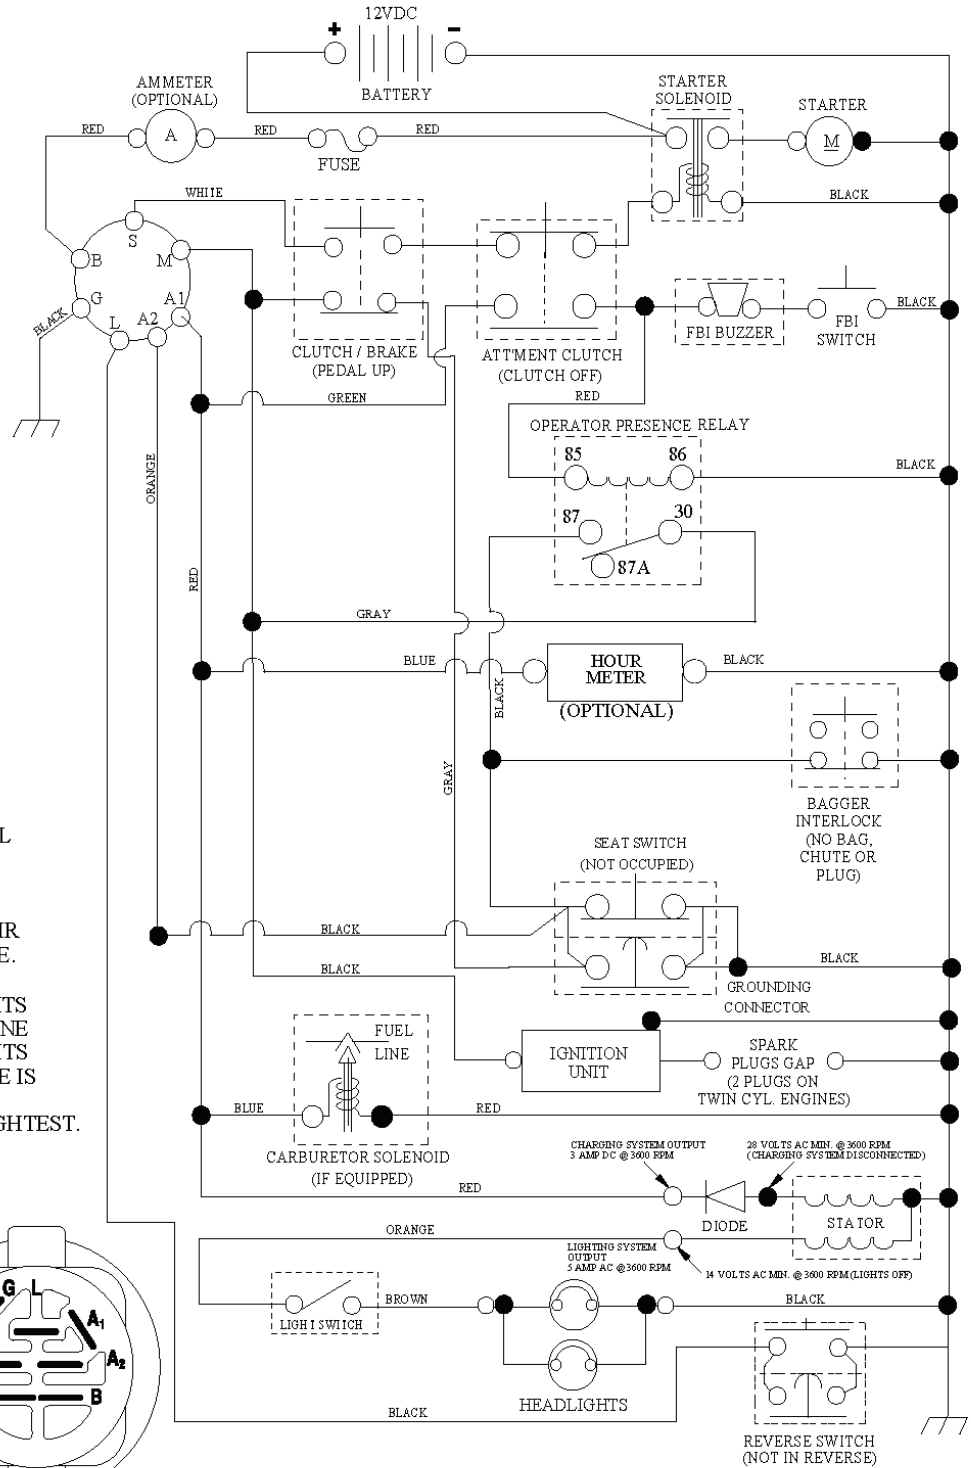

CT141, 96061033901, 2012-08

SPARE PARTS LIST

seat_ll.bolt_9

REF.	PART NO.	DESCRIPTION	REMARK	QTY.	KIT
1	532401042	SIEGE CONDUCTEUR		1	
2	532140551	BRACKET		1	
3	871110616	SCREW		1	
4	819131610	WASHER		1	
5	532145006	CLIP		1	
6	873800600	NUT		1	
7	532124181	SPRING		1	
8	817000616	SCREW		1	
9	819131614	WASHER		1	
10	532195530	BERCEAU DE SIEGE CONDUCTEUR		1	
12	532174648	BRACKET		1	
13	532121248	BUSHING		1	
14	872050412	BOLT		1	
15	532134300	SPACER		1	
16	532121250	SPRING		1	
17	532123976	LOCKNUT		1	
21	532171852	BOLT		1	
22	873800500	LOCK NUT		1	
23	871110814	BOLT		1	
24	819171912	WASHER		1	
25	532127018	BOLT		1	
26	810040800	WASHER		1	

REF.	PART NO.	DESCRIPTION	REMARK	QTY.	KIT
1	532404981	PLUNGE		1	
2	532159471	LEVER		1	
3	532105767	PIN RETAINING SCREW		1	
4	812000002	RETAINER RING		1	
5	819211621	WASHER		1	
6	532120183	BEARING		1	
7	532109413	GRIP		1	
8	532124526	KNOB		1	
11	532139865	LINK		1	
12	532139866	LINK		1	
13	532124670	RETAINER RING		1	
15	532173288	LINK		1	
16	873350800	NUT		1	
17	532175689	BRACKET		1	
18	873800800	NUT		1	
19	532139868	LEVER		1	
20	532194209	SPRING		1	
23	532110807	NUT		1	
24	819131016	WASHER		1	
25	532124874	SPRING		1	
26	532169484	PIN		1	
27	532126971	LEVER		1	
28	873350600	NUT		1	
29	532138057	KNOB		1	
30	532150233	TRUNNION		1	
31	532169865	BEARING		1	
32	873540600	NUT		1	
36	532155097	INDICATOR		1	
37	532123935	PLUG		1	
38	817060516	SCREW		1	
40	819112410	WASHER		1	
41	532123934	INDICATOR		1	
49	532145212	NUT		1	
50	532110452	NUT		1	

RELAY

REF.	PART NO.	DESCRIPTION	REMARK	QTY.	KIT
1	532059192	CAP VALVE		1	
2	532065139	NIPPLE		1	
3	532106222	TIRE	Front 15" x 6.0"-6"	1	
4	532059904	HOSE	Front (Service Item Only)	1	
5	532138336	RIM	Front 6"	1	
6	532124957	FITTING	(Front Wheel Only)	1	
7	532124959	BEARING	(Front Wheel Only)	1	
8	532420531	TIRE	Rear 8"	1	
9	532138468	TIRE	Rear 8"	1	
10	532124926	HOSE	(Service Item Only)	1	
11	532175039	HUB CAP		1	
--	532144334	SEALING FOAM		1	