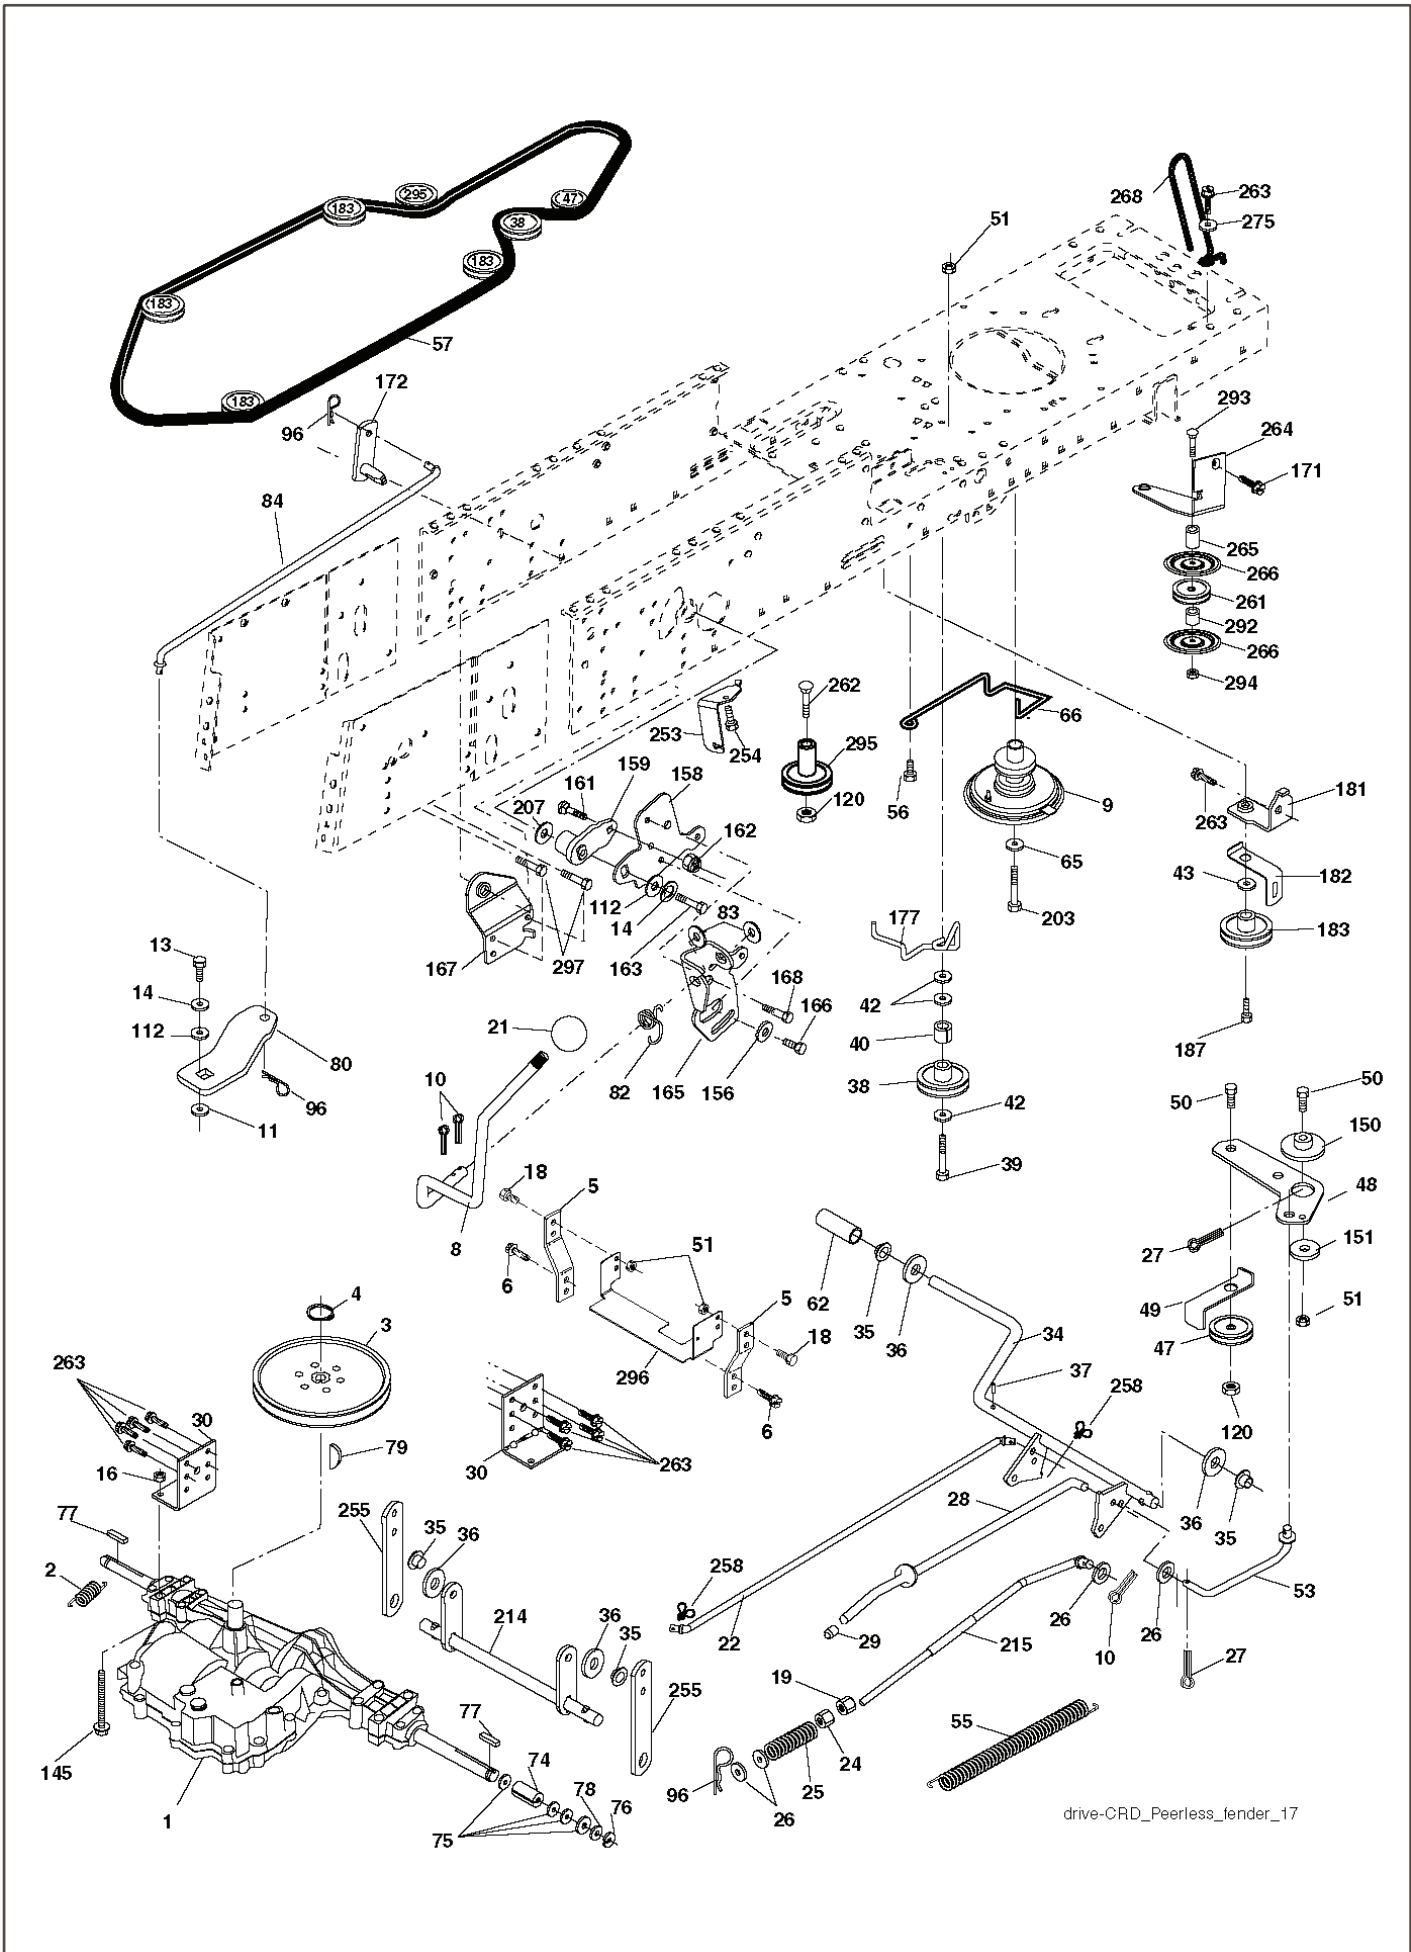

REF.	PART NO.	DESCRIPTION	REMARK	QTY.	KIT
1	000000000	W/O DESCRIPTION	TRANSAXLE PEERLESS MODEL 206-546 (165628)	1	
2	532146682	SPRING		1	
3	532165999	PULLEY		1	
4	812000028	CLIP		1	
5	532121520	BRACKET		1	
6	817060512	SCREW		1	
8	532192706	LEVER		1	
9	532408579	CLUTCH		1	
10	876020416	SPLIT PIN		1	
11	532105701	WASHER		1	
13	874550412	BOLT		1	
14	810040400	WASHER		1	
16	873800500	LOCK NUT		1	
18	874780616	BOLT		1	
19	873800600	NUT		1	
21	532106933	KNOB		1	
22	532175607	ROD		1	
24	873350600	NUT		1	
25	532106888	SPRING		1	
26	819131316	WASHER		1	
27	876020412	SPLIT PIN		1	
28	532175765	SHAFT		1	
29	532071673	COVER		1	
30	532174973	BRACKET		1	
34	532175578	SHAFT		1	
35	532120183	BEARING		1	
36	819211616	WASHER		1	
37	532124963	PIN RETAINING SCREW		1	
38	532165936	PULLEY		1	
39	874760644	BOLT		1	
40	532124965	SPACER		1	
42	819131312	WASHER		1	
43	819111012	WASHER		1	
47	532127783	PULLEY		1	
48	532154407	GUIDE		1	
49	532123205	BELT GUIDE		1	
50	872110612	BOLT		1	
51	873680600	NUT		1	
53	532199652	TIGE DE TENSION POULIE		1	
55	532105709	SPRING		1	
56	817060620	SCREW		1	
57	532165631	BELT		1	
62	532124872	PEDAL RUBBER		1	
65	810040700	WASHER		1	
66	532154778	TENSIONER		1	
74	532137057	SPACER		1	
75	532121749	WASHER		1	
76	812000001	RETAINER RING		1	
77	532123583	KEY		1	
78	532121748	WASHER		1	
79	532125096	WOODRUFF KEY		1	
80	532145090	LEVER		1	
82	532165711	SPRING		1	
83	819171216	WASHER		1	
84	532165621	LINK		1	
96	532124788	RETAINER RING		1	
112	819091210	WASHER		1	
120	873900600	NUT		1	
145	874490540	BOLT		1	
150	532165850	BUSHING		1	
151	819133210	WASHER		1	
156	532166002	WASHER		1	
158	532437458	BRACKET		1	
159	532444304	LEVER		1	
161	872140406	BOLT		1	
162	873680400	NUT		1	
163	874780416	BOLT		1	
165	532438250	BRACKET		1	
166	817490510	SCREW		1	
167	532165588	BRACKET		1	
168	532165492	BOLT		1	
171	817490608	SCREW		1	
172	532165635	SHAFT		1	
177	532165932	HOLDER		1	
181	532180211	BRACKET		1	
182	532182682	BELT GUIDE		1	
183	532199534	PULLEY		1