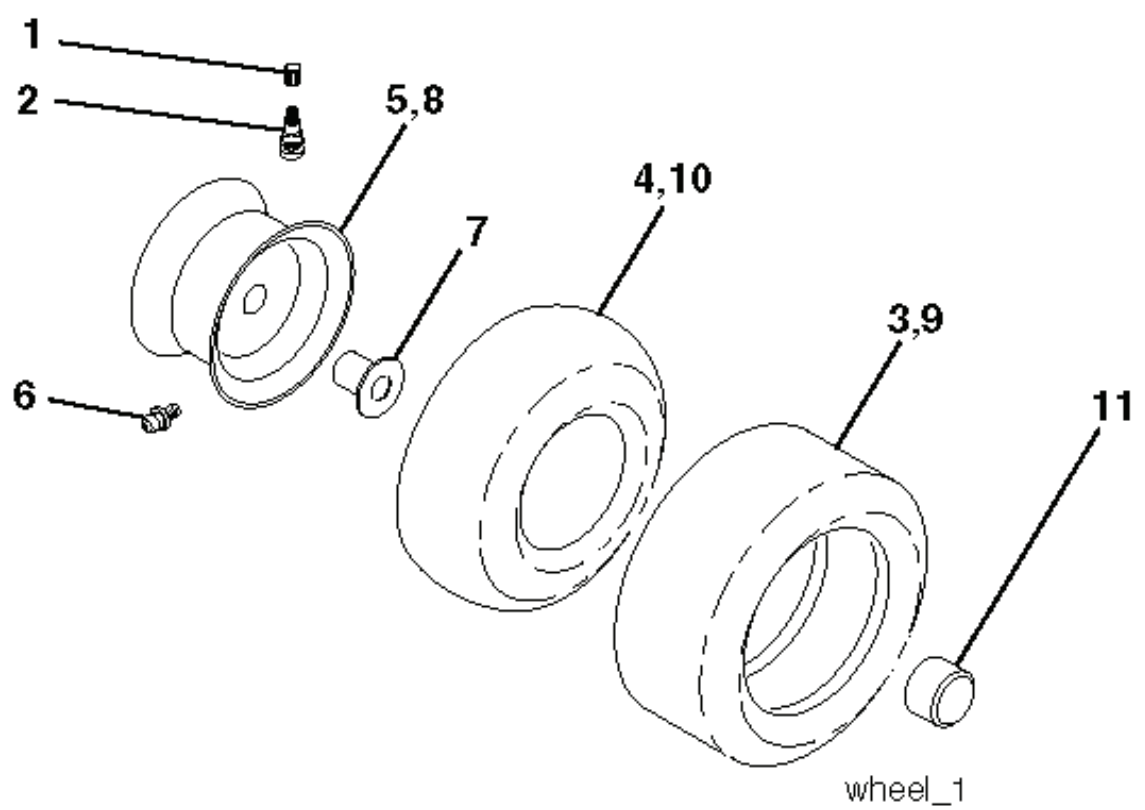

REF.	PART NO.	DESCRIPTION	REMARK	QTY.	KIT
1	532404981	PLUNGE		1	
2	532159471	LEVER		1	
3	532105767	PIN RETAINING SCREW		1	
4	812000002	RETAINER RING		1	
5	819211621	WASHER		1	
6	532120183	BEARING		1	
7	532109413	GRIP		1	
8	532124526	KNOB		1	
11	532139865	LINK		1	
12	532139866	LINK		1	
13	532124670	RETAINER RING		1	
15	532173288	LINK		1	
16	873350800	NUT		1	
17	532175689	BRACKET		1	
18	873800800	NUT		1	
19	532139868	LEVER		1	
20	532194209	SPRING		1	
23	532110807	NUT		1	
24	819131016	WASHER		1	
25	532124874	SPRING		1	
26	532169484	PIN		1	
27	532126971	LEVER		1	
28	873350600	NUT		1	
29	532138057	KNOB		1	
30	532150233	TRUNNION		1	
31	532169865	BEARING		1	
32	873540600	NUT		1	
36	532155097	INDICATOR		1	
37	532123935	PLUG		1	
38	817060516	SCREW		1	
40	819112410	WASHER		1	
41	532123934	INDICATOR		1	
49	532145212	NUT		1	
50	532110452	NUT		1	

IGNITION SWITCH

POSITION	CIRCUIT	"MAKE"
OFF	M+G+A1	
RUN/OVERRIDE	B+A1	
RUN	B+A1	L+A2
START	B + S + A1	

WIRING INSULATED CLIPS

NOTE: IF WIRING INSULATED CLIPS WERE REMOVED FOR SERVICING OF UNIT, THEY SHOULD BE RE-INSTALLED TO PROPERLY SECURE YOUR WIRING.

RELAY

REF.	PART NO.	DESCRIPTION	REMARK	QTY.	KIT
1	532059192	CAP VALVE		1	
2	532065139	NIPPLE		1	
3	532106222	TIRE	Front 15" x 6.0"-6"	1	
4	532059904	HOSE	Front (Service Item Only)	1	
5	532138336	RIM	Front 6"	1	
6	532124957	FITTING	(Front Wheel Only)	1	
7	532124959	BEARING	(Front Wheel Only)	1	
8	532420531	TIRE	Rear 8"	1	
9	532138468	TIRE	Rear 8"	1	
10	532124926	HOSE	(Service Item Only)	1	
11	532175039	HUB CAP		1	
--	532144334	SEALING FOAM		1	