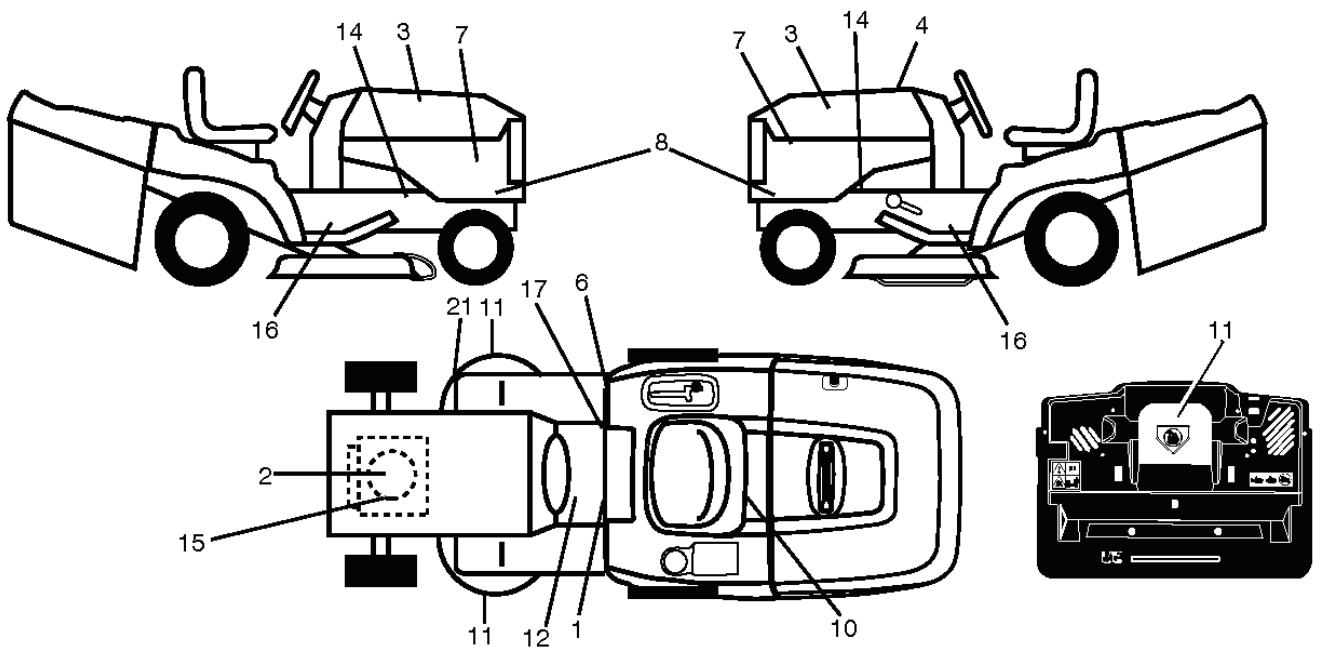

REF.	PART NO.	DESCRIPTION	REMARK	QTY.	KIT
1	532400389	LABEL		1	
2	532196841	DECAL		1	
3	532415558	DECAL		1	
4	532446911	DECAL		1	
6	532180432	DECAL		1	
7	532439437	DECAL		1	
8	532447030	DECAL		1	
10	532145005	DECAL		1	
11	532182166	DECAL		1	
12	532159737	DECAL		1	
14	532159736	DECAL		1	
15	532437412	DECAL		1	
16	532401146	DECAL		1	
17	532140837	DECAL		1	
21	532166286	DECAL		1	
--	532138311	DECAL		1