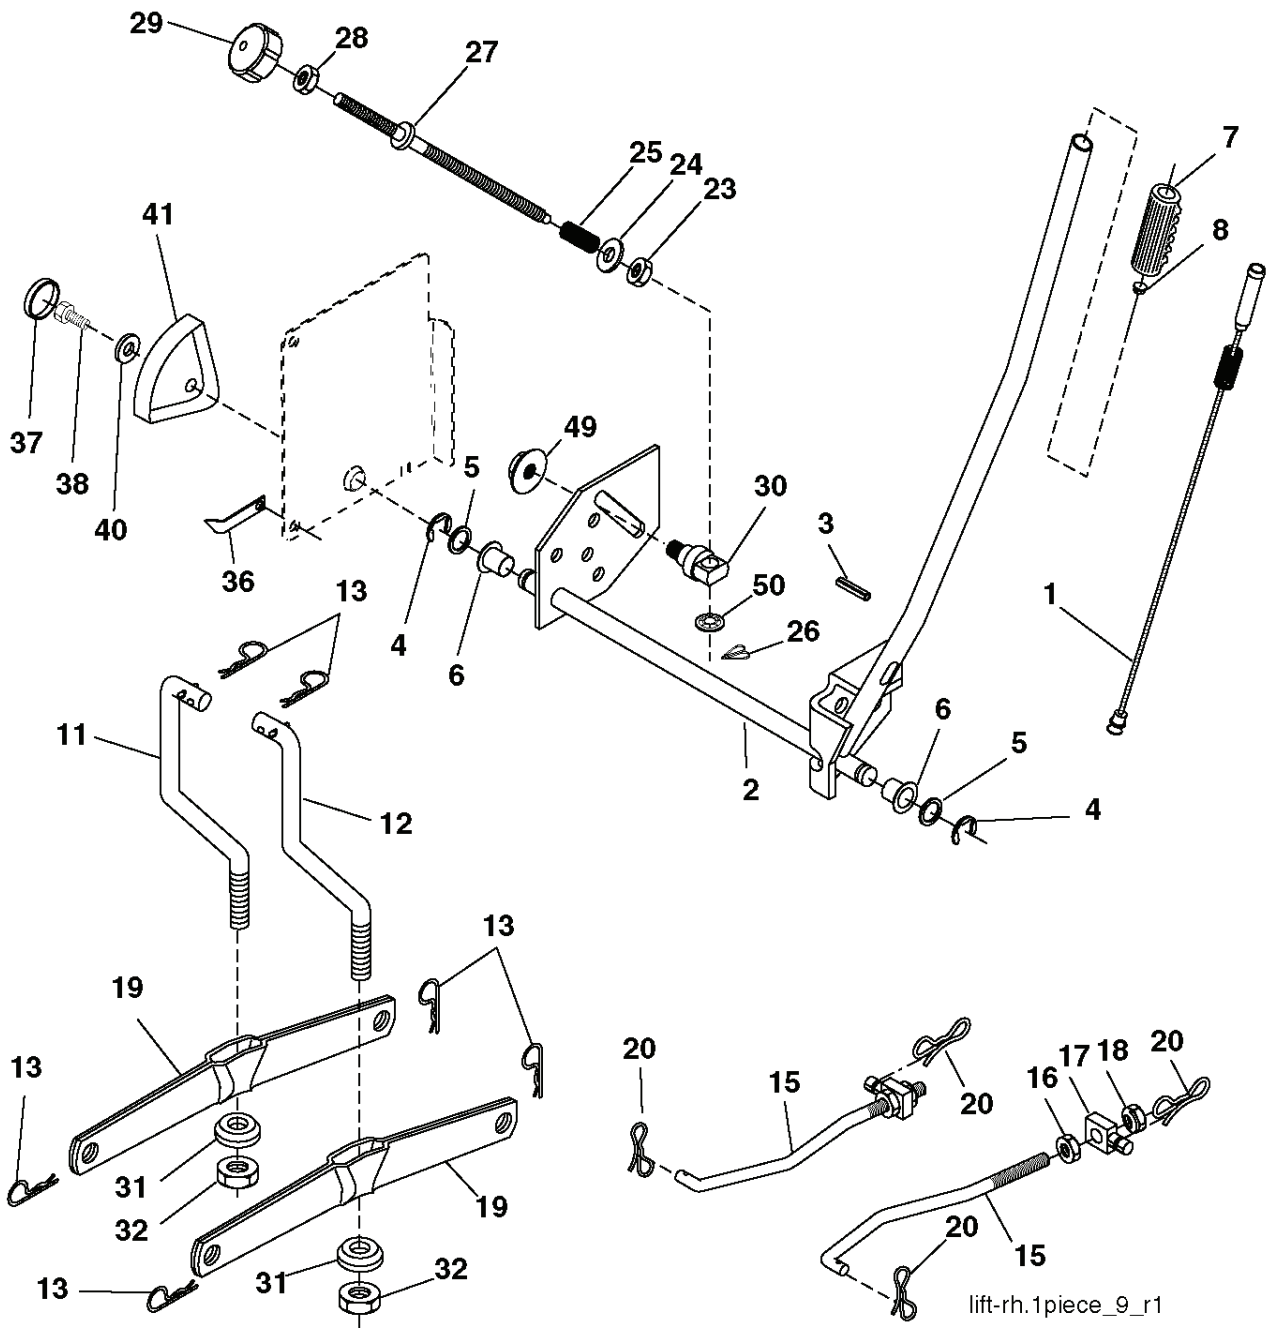

CT141, 96061033901, 2012-08

SPARE PARTS LIST

seat_ll.bolt_9

REF.	PART NO.	DESCRIPTION	REMARK	QTY.	KIT
1	532401042	SIEGE CONDUCTEUR		1	
2	532140551	BRACKET		1	
3	871110616	SCREW		1	
4	819131610	WASHER		1	
5	532145006	CLIP		1	
6	873800600	NUT		1	
7	532124181	SPRING		1	
8	817000616	SCREW		1	
9	819131614	WASHER		1	
10	532195530	BERCEAU DE SIEGE CONDUCTEUR		1	
12	532174648	BRACKET		1	
13	532121248	BUSHING		1	
14	872050412	BOLT		1	
15	532134300	SPACER		1	
16	532121250	SPRING		1	
17	532123976	LOCKNUT		1	
21	532171852	BOLT		1	
22	873800500	LOCK NUT		1	
23	871110814	BOLT		1	
24	819171912	WASHER		1	
25	532127018	BOLT		1	
26	810040800	WASHER		1	

REF.	PART NO.	DESCRIPTION	REMARK	QTY.	KIT
1	532404981	PLUNGE		1	
2	532159471	LEVER		1	
3	532105767	PIN RETAINING SCREW		1	
4	812000002	RETAINER RING		1	
5	819211621	WASHER		1	
6	532120183	BEARING		1	
7	532109413	GRIP		1	
8	532124526	KNOB		1	
11	532139865	LINK		1	
12	532139866	LINK		1	
13	532124670	RETAINER RING		1	
15	532173288	LINK		1	
16	873350800	NUT		1	
17	532175689	BRACKET		1	
18	873800800	NUT		1	
19	532139868	LEVER		1	
20	532194209	SPRING		1	
23	532110807	NUT		1	
24	819131016	WASHER		1	
25	532124874	SPRING		1	
26	532169484	PIN		1	
27	532126971	LEVER		1	
28	873350600	NUT		1	
29	532138057	KNOB		1	
30	532150233	TRUNNION		1	
31	532169865	BEARING		1	
32	873540600	NUT		1	
36	532155097	INDICATOR		1	
37	532123935	PLUG		1	
38	817060516	SCREW		1	
40	819112410	WASHER		1	
41	532123934	INDICATOR		1	
49	532145212	NUT		1	
50	532110452	NUT		1	

RELAY

REF.	PART NO.	DESCRIPTION	REMARK	QTY.	KIT
1	532059192	CAP VALVE		1	
2	532065139	NIPPLE		1	
3	532106222	TIRE	Front 15" x 6.0"-6"	1	
4	532059904	HOSE	Front (Service Item Only)	1	
5	532138336	RIM	Front 6"	1	
6	532124957	FITTING	(Front Wheel Only)	1	
7	532124959	BEARING	(Front Wheel Only)	1	
8	532420531	TIRE	Rear 8"	1	
9	532138468	TIRE	Rear 8"	1	
10	532124926	HOSE	(Service Item Only)	1	
11	532175039	HUB CAP		1	
--	532144334	SEALING FOAM		1	