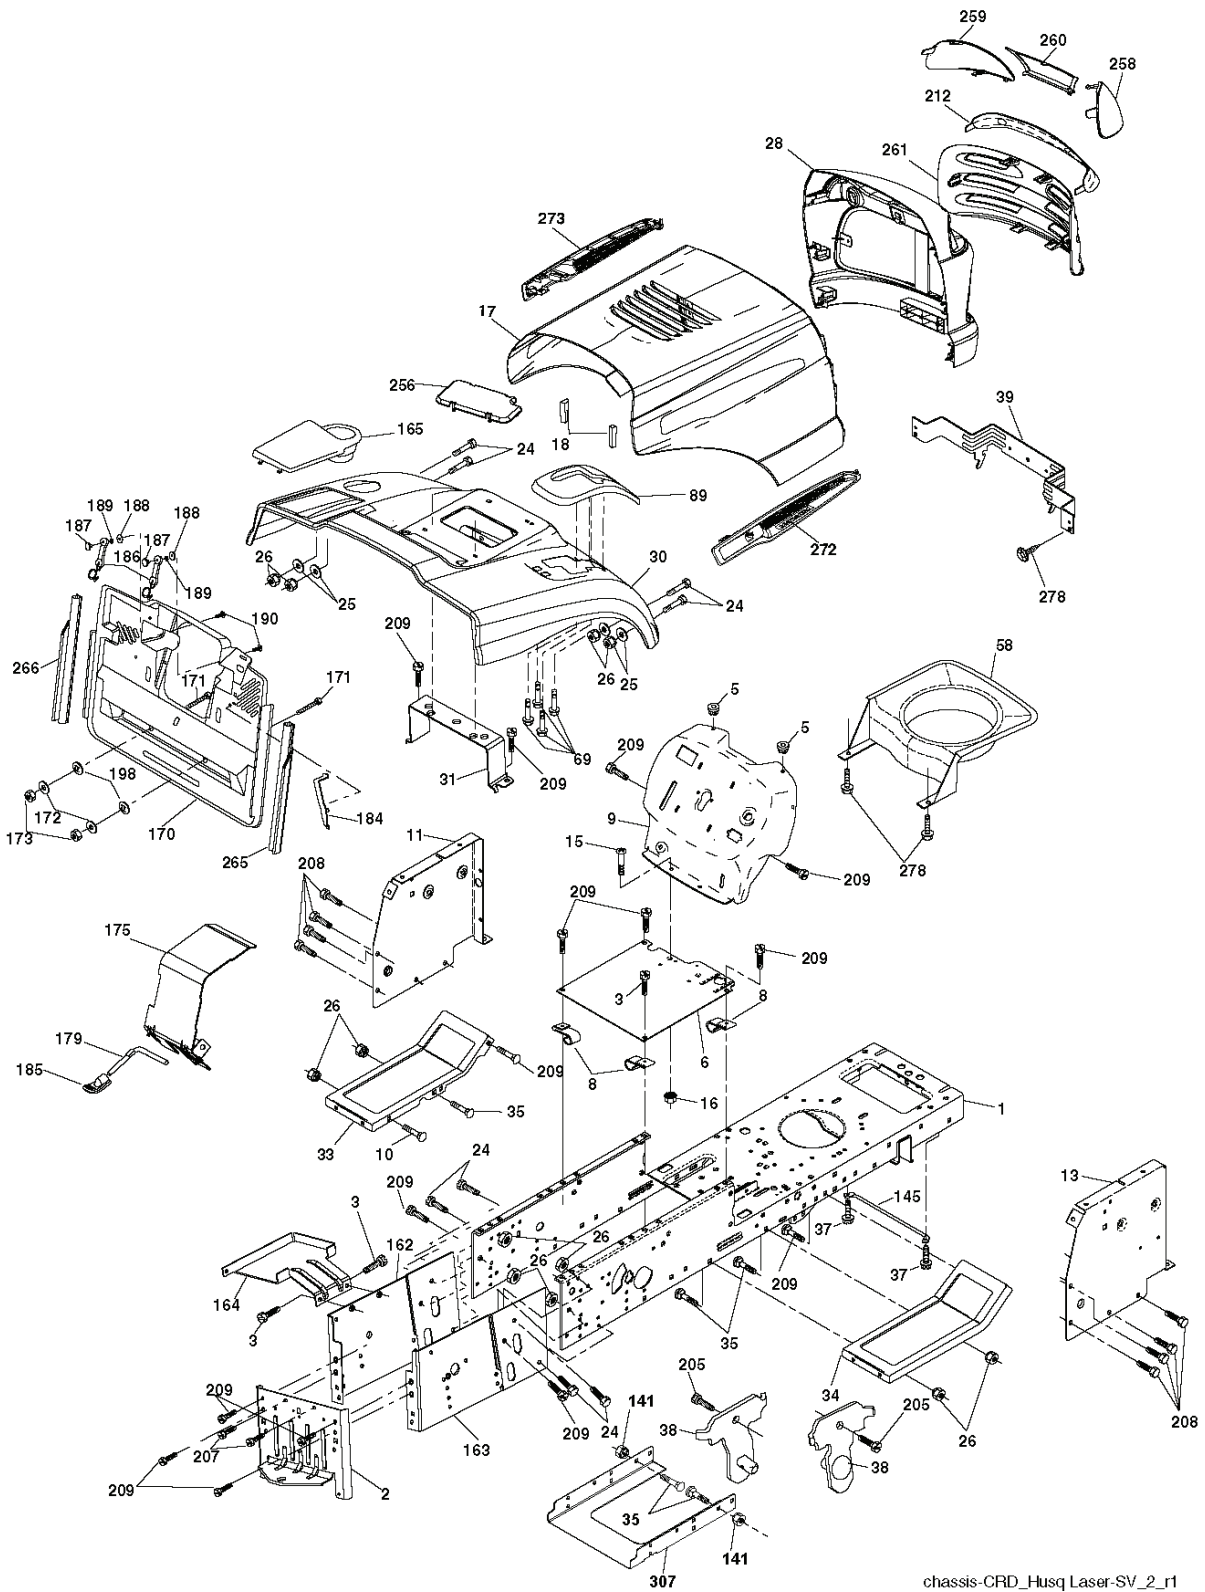

CT141, 96061033901, 2012-08

SPARE PARTS LIST

seat_ll.bolt_9

REF.	PART NO.	DESCRIPTION	REMARK	QTY.	KIT
1	532401042	SIEGE CONDUCTEUR		1	
2	532140551	BRACKET		1	
3	871110616	SCREW		1	
4	819131610	WASHER		1	
5	532145006	CLIP		1	
6	873800600	NUT		1	
7	532124181	SPRING		1	
8	817000616	SCREW		1	
9	819131614	WASHER		1	
10	532195530	BERCEAU DE SIEGE CONDUCTEUR		1	
12	532174648	BRACKET		1	
13	532121248	BUSHING		1	
14	872050412	BOLT		1	
15	532134300	SPACER		1	
16	532121250	SPRING		1	
17	532123976	LOCKNUT		1	
21	532171852	BOLT		1	
22	873800500	LOCK NUT		1	
23	871110814	BOLT		1	
24	819171912	WASHER		1	
25	532127018	BOLT		1	
26	810040800	WASHER		1	

REF.	PART NO.	DESCRIPTION	REMARK	QTY.	KIT
1	532404981	PLUNGE		1	
2	532159471	LEVER		1	
3	532105767	PIN RETAINING SCREW		1	
4	812000002	RETAINER RING		1	
5	819211621	WASHER		1	
6	532120183	BEARING		1	
7	532109413	GRIP		1	
8	532124526	KNOB		1	
11	532139865	LINK		1	
12	532139866	LINK		1	
13	532124670	RETAINER RING		1	
15	532173288	LINK		1	
16	873350800	NUT		1	
17	532175689	BRACKET		1	
18	873800800	NUT		1	
19	532139868	LEVER		1	
20	532194209	SPRING		1	
23	532110807	NUT		1	
24	819131016	WASHER		1	
25	532124874	SPRING		1	
26	532169484	PIN		1	
27	532126971	LEVER		1	
28	873350600	NUT		1	
29	532138057	KNOB		1	
30	532150233	TRUNNION		1	
31	532169865	BEARING		1	
32	873540600	NUT		1	
36	532155097	INDICATOR		1	
37	532123935	PLUG		1	
38	817060516	SCREW		1	
40	819112410	WASHER		1	
41	532123934	INDICATOR		1	
49	532145212	NUT		1	
50	532110452	NUT		1	

RELAY

REF.	PART NO.	DESCRIPTION	REMARK	QTY.	KIT
1	532059192	CAP VALVE		1	
2	532065139	NIPPLE		1	
3	532106222	TIRE	Front 15" x 6.0"-6"	1	
4	532059904	HOSE	Front (Service Item Only)	1	
5	532138336	RIM	Front 6"	1	
6	532124957	FITTING	(Front Wheel Only)	1	
7	532124959	BEARING	(Front Wheel Only)	1	
8	532420531	TIRE	Rear 8"	1	
9	532138468	TIRE	Rear 8"	1	
10	532124926	HOSE	(Service Item Only)	1	
11	532175039	HUB CAP		1	
--	532144334	SEALING FOAM		1	