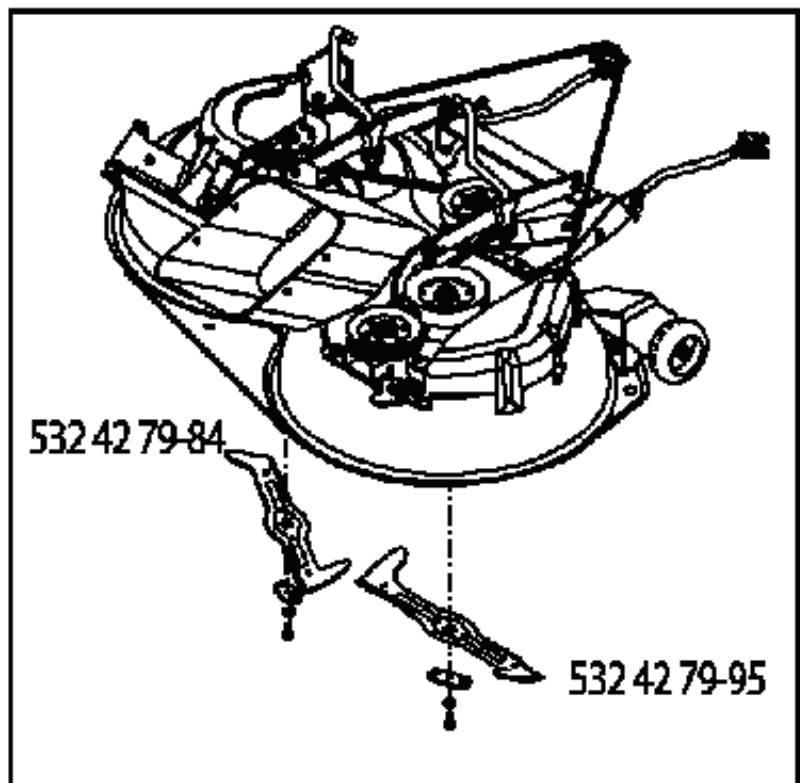

REF.	PART NO.	DESCRIPTION	REMARK	QTY.	KIT
1	532170551	THROTTLE CONTROL		1	
2	817720408	SCREW		1	
3	000000000	W/O DESCRIPTION	Engine B&S Model No. 31A507-2391-B1 (438618)	1	
4	532137352	MUFFLER		1	
8	532171877	BOLT		1	
13	532165291	GASKET		1	
23	532169837	HEAT SHIELD		1	
25	532190695	CONTROL CHOKE		1	
29	532137180	SPARK ARRESTER KIT		1	
31	532407551	FUEL TANK		1	
32	532430220	FUEL CAP		1	
33	532123487	HOSE CLAMP		1	
37	532137040	HOSE		1	
44	817670412	SCREW		1	
45	817000612	SCREW		1	
46	819091416	WASHER		1	
72	532192334	SCREW		1	
78	817060620	SCREW		1	
81	873510400	NUT		1	
119	532199768	* LENKRAD		1	
120	532199767	GUARD		1	
121	532196688	NUT		1	
122	532421922	EXTENSION PIPE		1	
123	817670508	SCREW		1	
136	532137729	SCREW		1