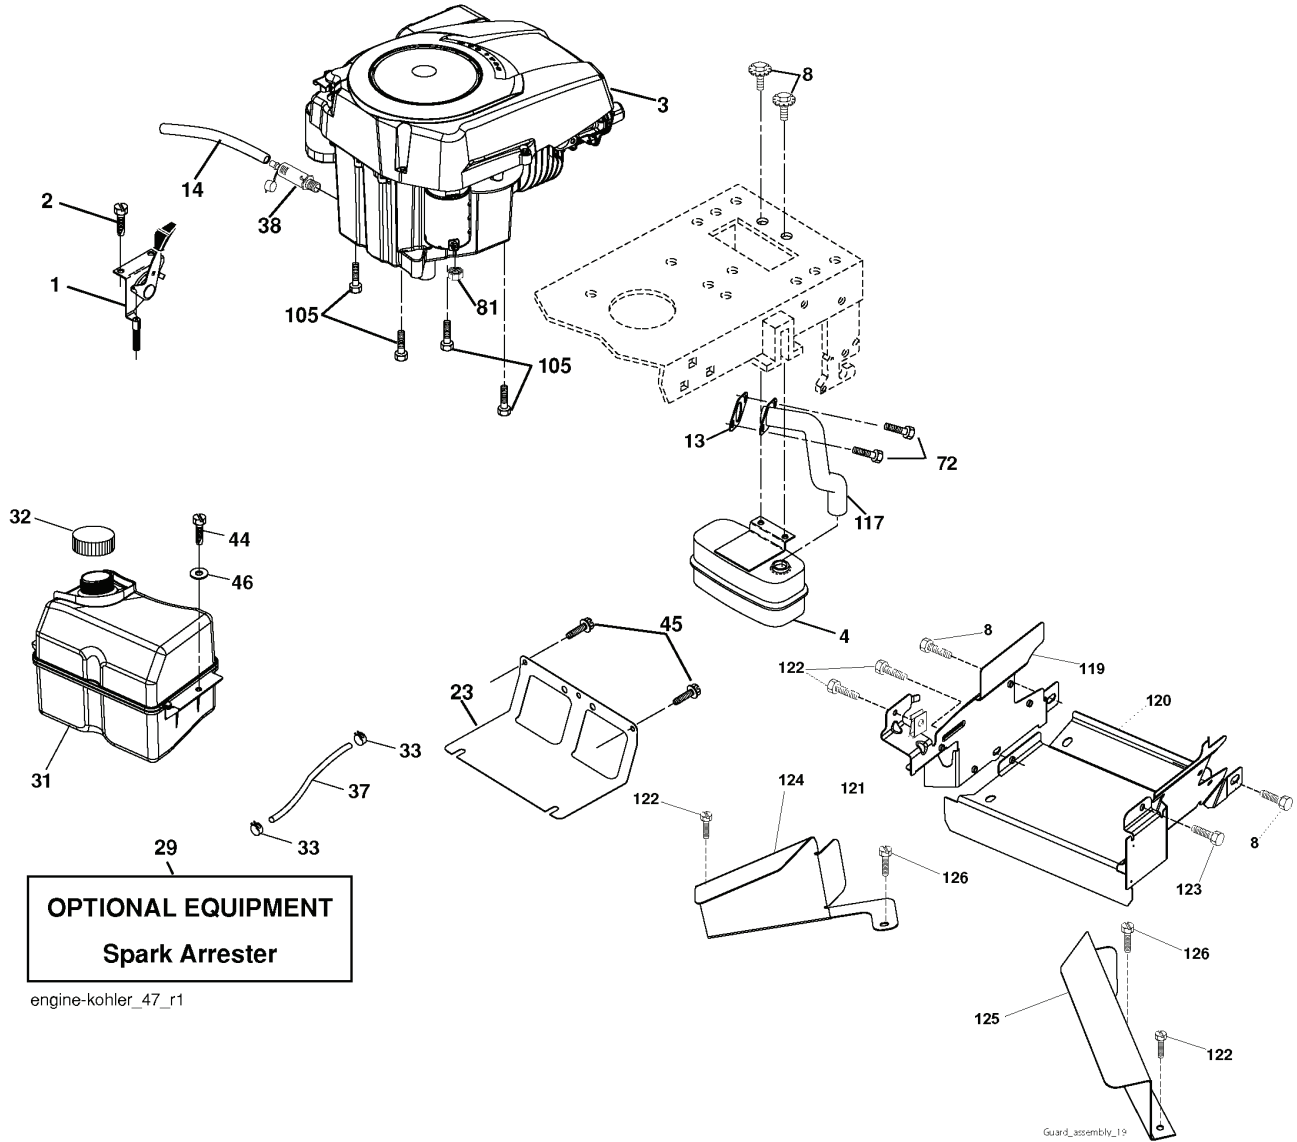

**TRACTOR- -MODEL NO. CT151 (96061018004) PRODUCT NO. 960 61 01-80
ENGINE**

REF.	PART NO.	DESCRIPTION	REMARK	QTY.	KIT
1	532183897	CONTROL		1	
2	532191611	SCREW		1	
4	532188655	MUFFLER		1	
8	532171877	BOLT		1	
13	532185909	GASKET		1	
14	532148456	TUBE		1	
23	532169837	HEAT SHIELD		1	
29	532137180	SPARK ARRESTER KIT		1	
31	532407545	FUEL TANK		1	
32	532197725	PLUG		1	
33	532123487	HOSE CLAMP		1	
37	532137040	HOSE		1	
38	532181654	PLUG		1	
44	817670412	SCREW		1	
45	817000612	SCREW		1	
46	819091416	WASHER		1	
72	532192334	SCREW		1	
81	873510400	NUT		1	
105	817120616	SCREW		1	
117	532188654	TUBE EXHAUST		1	
119	532199768	* LENKRAD		1	
120	532199767	GUARD		1	
121	532196688	NUT		1	
122	532137729	SCREW		1	
123	817670508	SCREW		1	
124	532410524	GUARD		1	
125	532410525	GUARD		1	
126	817000512	SCREW		1