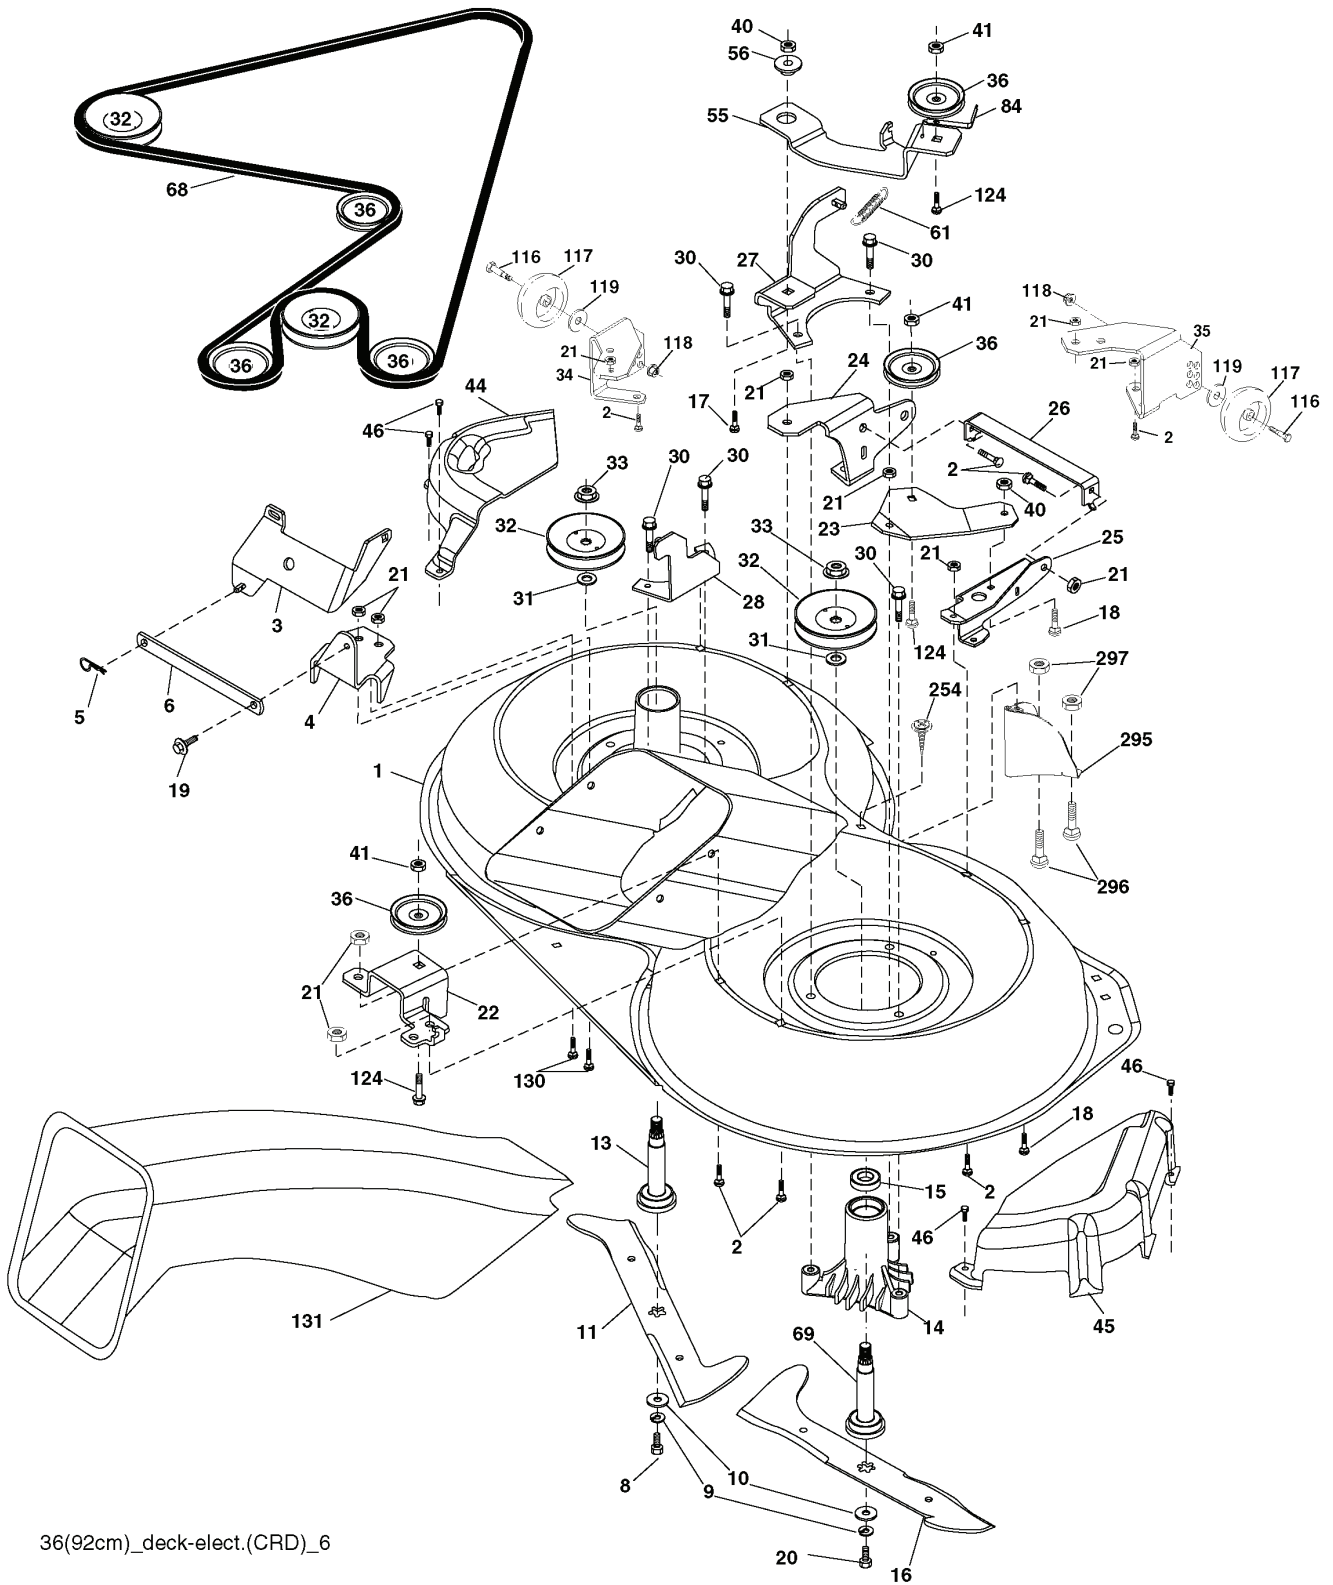

**TRACTOR- -MODEL NO. CT151 (96061018004) PRODUCT NO. 960 61 01-80
MOWER**

36(92cm)_deck-elect.(CRD)_6

REF.	PART NO.	DESCRIPTION	REMARK	QTY.	KIT
1	532400108	HOUSING		1	
2	872140506	BOLT		1	
3	532165569	BRACKET		1	
4	532165558	BRACKET		1	
5	532124670	RETAINER RING		1	
6	532165557	ROD		1	
8	532181712	BOLT		1	
9	810030600	WASHER		1	
10	532140296	WASHER		1	
11	532186385	BLADE		1	
13	532137645	SHAFT		1	
14	532128774	BEARING HOUSING		1	
15	532110485	BEARING		1	
16	532186386	BLADE		1	
17	872140610	BOLT		1	
18	872110606	BOLT		1	
19	532132827	SPEC. BOLT		1	
20	532181713	BOLT		1	
21	873680500	NUT		1	
22	532199590	BRACKET		1	
23	532165446	PLATE		1	
24	532165242	BRACKET		1	
25	532165244	BRACKET		1	
26	532400110	SUPPORT		1	
27	532165568	BRACKET		1	
28	532165567	BRACKET		1	
30	532173984	SCREW		1	
31	532187690	WASHER		1	
32	532153531	PULLEY		1	
33	532400234	NUT		1	
34	532400107	BRACKET		1	
35	532400106	BRACKET		1	
36	532146763	PULLEY		1	
40	873680600	NUT		1	
41	873900600	NUT		1	
44	532175538	COVER		1	
45	532175539	COVER		1	
46	532137729	SCREW		1	
55	532199498	ARM		1	
56	532165723	SPACER		1	
61	532165945	SPRING		1	
68	532402008	BELT		1	
69	532165482	SHAFT		1	
84	532156085	BELT GUIDE		1	
116	532193406	BOLT		1	
117	532174873	WHEEL		1	
118	873900600	NUT		1	
119	819132012	WASHER		1	
124	872110612	BOLT		1	
130	872110506	BOLT		1	
131	532165661	PIPE		1	
254	817000616	SCREW		1	
295	532412171	PLATE		1	
296	872140406	BOLT		1	
297	873930400	NUT		1	
-	532181857	BEARING HOUSING		1	
-	532181858	BEARING HOUSING		1	
-	532413929	CUTTING DECK		1