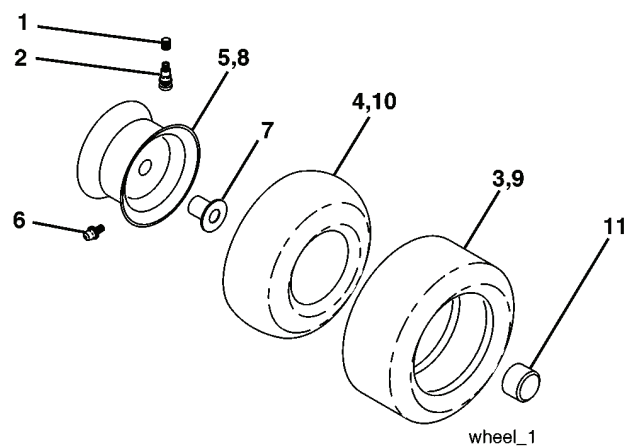

TRACTOR- -MODEL NO. CT151 (96061018004) PRODUCT NO. 960 61 01-80
MOWER LIFT

lift-rh.1piece_9

REF.	PART NO.	DESCRIPTION	REMARK	QTY.	KIT
1	532159460	WIRE		1	
2	532159471	LEVER		1	
3	532105767	PIN RETAINING SCREW		1	
4	812000002	RETAINER RING		1	
5	819211621	WASHER		1	
6	532120183	BEARING		1	
7	532125631	HANDLE		1	
8	532122365	PLUG		1	
11	532165829	ROD		1	
12	532165831	ROD		1	
13	532124670	RETAINER RING		1	
15	532173288	LINK		1	
16	873350800	NUT		1	
17	532175689	BRACKET		1	
18	873800800	NUT		1	
19	532139868	LEVER		1	
20	532194209	SPRING		1	
23	532110807	NUT		1	
24	819131016	WASHER		1	
25	532164024	SPRING		1	
26	532169484	PIN		1	
27	532164543	ROD		1	
28	873350600	NUT		1	
29	532138057	KNOB		1	
30	532150233	TRUNNION		1	
31	532169865	BEARING		1	
32	873540600	NUT		1	
36	532155097	INDICATOR		1	
37	532123935	PLUG		1	
38	817060516	SCREW		1	
40	819112410	WASHER		1	
41	532123934	INDICATOR		1	
49	532145212	NUT		1	
50	532110452	NUT		1	

TRACTOR- -MODEL NO. CT151 (96061018004) PRODUCT NO. 960 61 01-80

WHEELS & TIRES

REF.	PART NO.	DESCRIPTION	REMARK	QTY.	KIT
1	532059192	CAP VALVE		1	
2	532065139	NIPPLE		1	
3	532106222	TIRE		1	
4	532059904	HOSE		1	
5	532138336	RIM		1	
6	532124957	FITTING		1	
7	532124959	BEARING		1	
8	532138337	RIM.SPROCKET		1	
9	532106268	TIRE		1	
10	532124926	HOSE		1	
11	532175039	HUB CAP		1	
-	532144334	SEALING FOAM		1	