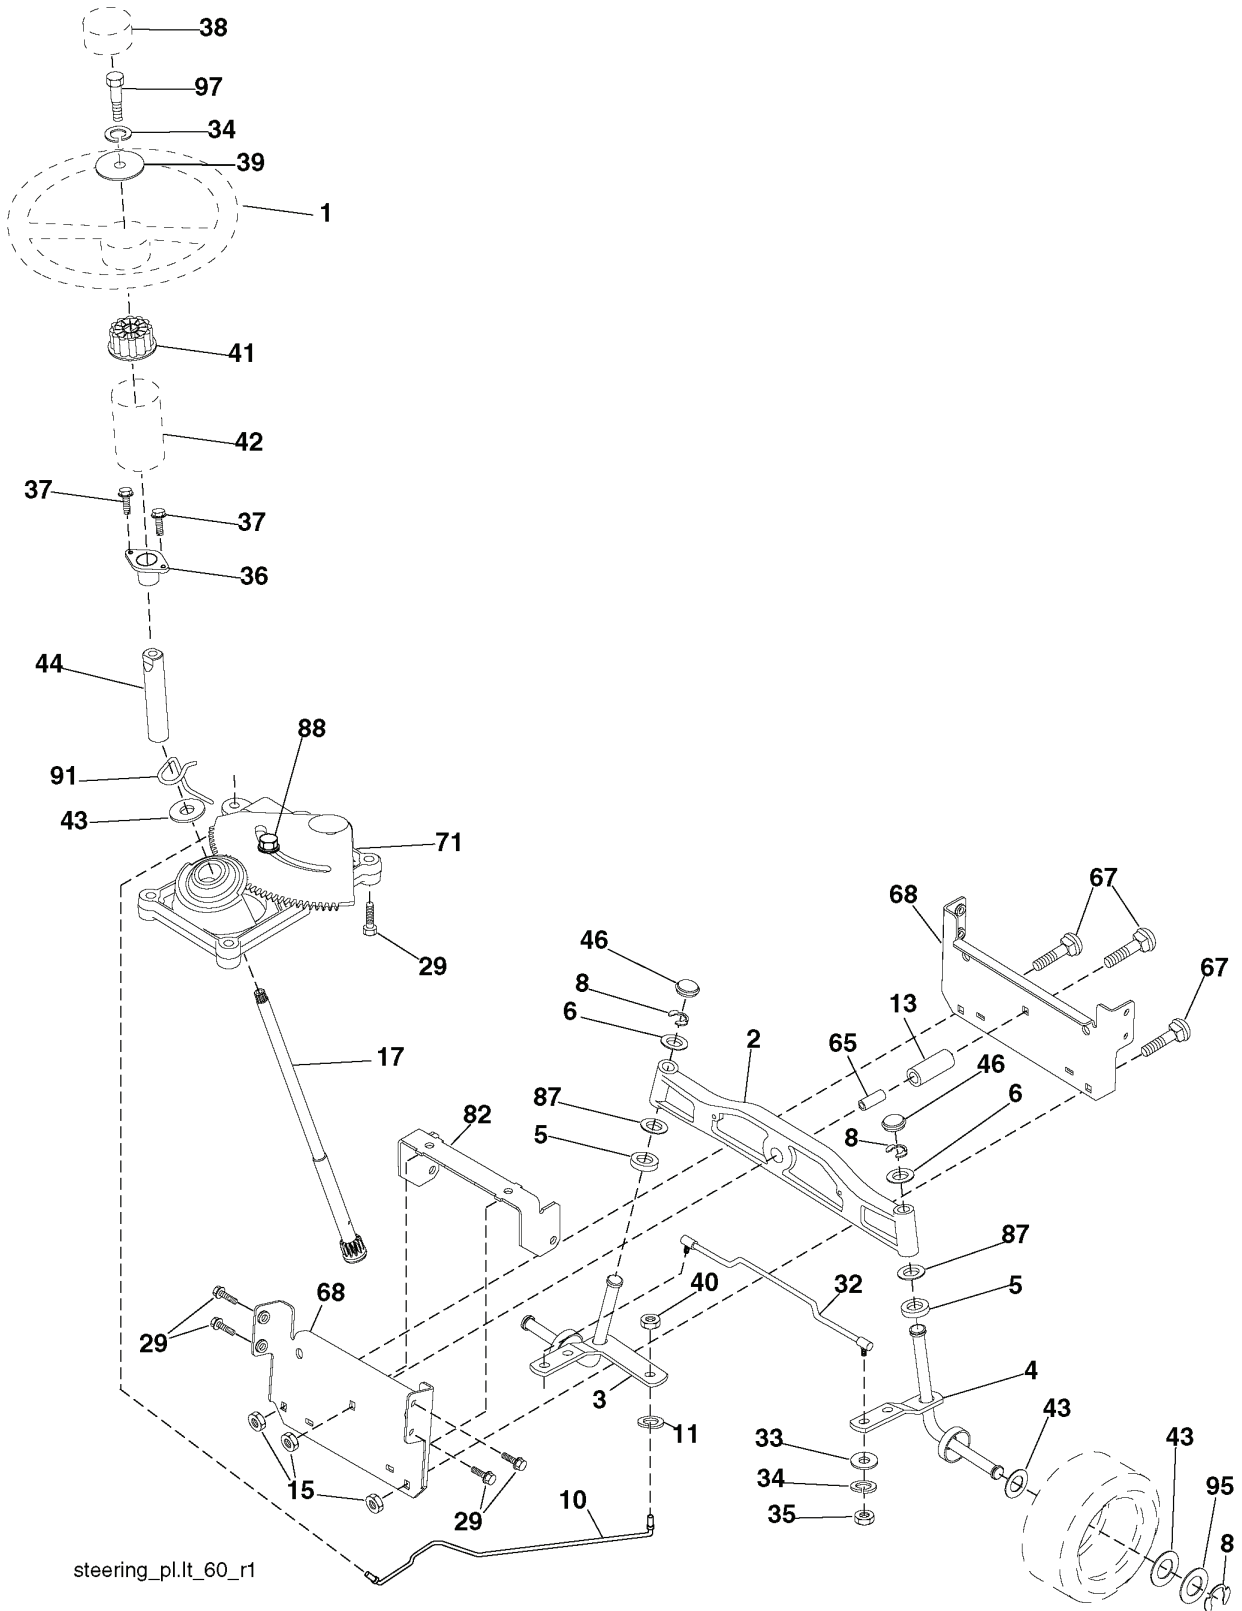

TRACTOR- -MODEL NO. CT151 (96061018004) PRODUCT NO. 960 61 01-80
STEERING ASSEMBLY

steering_pl.lt_60_r1

REF.	PART NO.	DESCRIPTION	REMARK	QTY.	KIT
1	532193651	STEERING WHEEL		1	
2	532146682	SPRING		1	
2	532184706	SHAFT		1	
3	532165999	PULLEY		1	
4	812000028	CLIP		1	
4	532169839	SPINDLE		1	
5	532124931	WASHER		1	
5	532121520	BRACKET		1	
6	817060512	SCREW		1	
8	812000029	RETAINER RING		1	
9	532180220	CLUTCH		1	
10	876020416	SPLIT PIN		1	
11	532105701	WASHER		1	
13	874550412	BOLT		1	
14	810040400	WASHER		1	
15	874490544	SCREW		1	
16	873800500	LOCK NUT		1	
32	532171888	ROD		1	
17	532126197	WASHER		1	
18	874780616	BOLT		1	
19	873800600	NUT		1	
35	873540500	NUT		1	
20	532173937	BOLT		1	
36	532155099	BUSHING		1	
21	532121274	KNOB		1	
37	532152927	SCREW		1	
24	873350600	NUT		1	
25	532106888	SPRING		1	
41	532186737	ADAPTER		1	
26	819131316	WASHER		1	
27	876020412	SPLIT PIN		1	
28	532175765	SHAFT		1	
34	532175578	SHAFT		1	
35	532120183	BEARING		1	
36	819211616	WASHER		1	
68	532169827	SHAFT		1	
37	532124963	PIN RETAINING SCREW		1	
71	532175146	STEERING GEAR		1	
38	532165936	PULLEY		1	
82	532199978	SUPPORT ESSIEU AVANT		1	
39	874760644	BOLT		1	
40	532124965	SPACER		1	
88	532175118	BOLT		1	
91	532175553	SPRING		1	
42	819131312	WASHER		1	
95	532188967	WASHER		1	
43	819111012	WASHER		1	
47	532127783	PULLEY		1	
48	532154407	GUIDE		1	
49	532123205	BELT GUIDE		1	
50	872110612	BOLT		1	
51	873680600	NUT		1	
53	532199652	TIGE DE TENSION POULIE		1	
56	817060620	SCREW		1	
57	532165631	BELT		1	
62	532124872	PEDAL RUBBER		1	
63	532180397	PULLEY		1	
65	810040700	WASHER		1	
75	532121749	WASHER		1	
78	532121748	WASHER		1	
79	532125096	WOODRUFF KEY		1	
80	532145090	LEVER		1	
82	532165711	SPRING		1	
83	819171216	WASHER		1	
84	532165621	LINK		1	
96	532124788	RETAINER RING		1	
112	819091210	WASHER		1	
150	532165850	BUSHING		1	
151	819133210	WASHER		1	
156	532166002	WASHER		1	
158	532165589	BRACKET		1	
159	532183900	LEVER		1	
161	872140406	BOLT		1	
162	873680400	NUT		1	
163	874780416	BOLT		1	
165	532165623	BRACKET		1	
166	817490510	SCREW		1	
168	532165492	BOLT		1