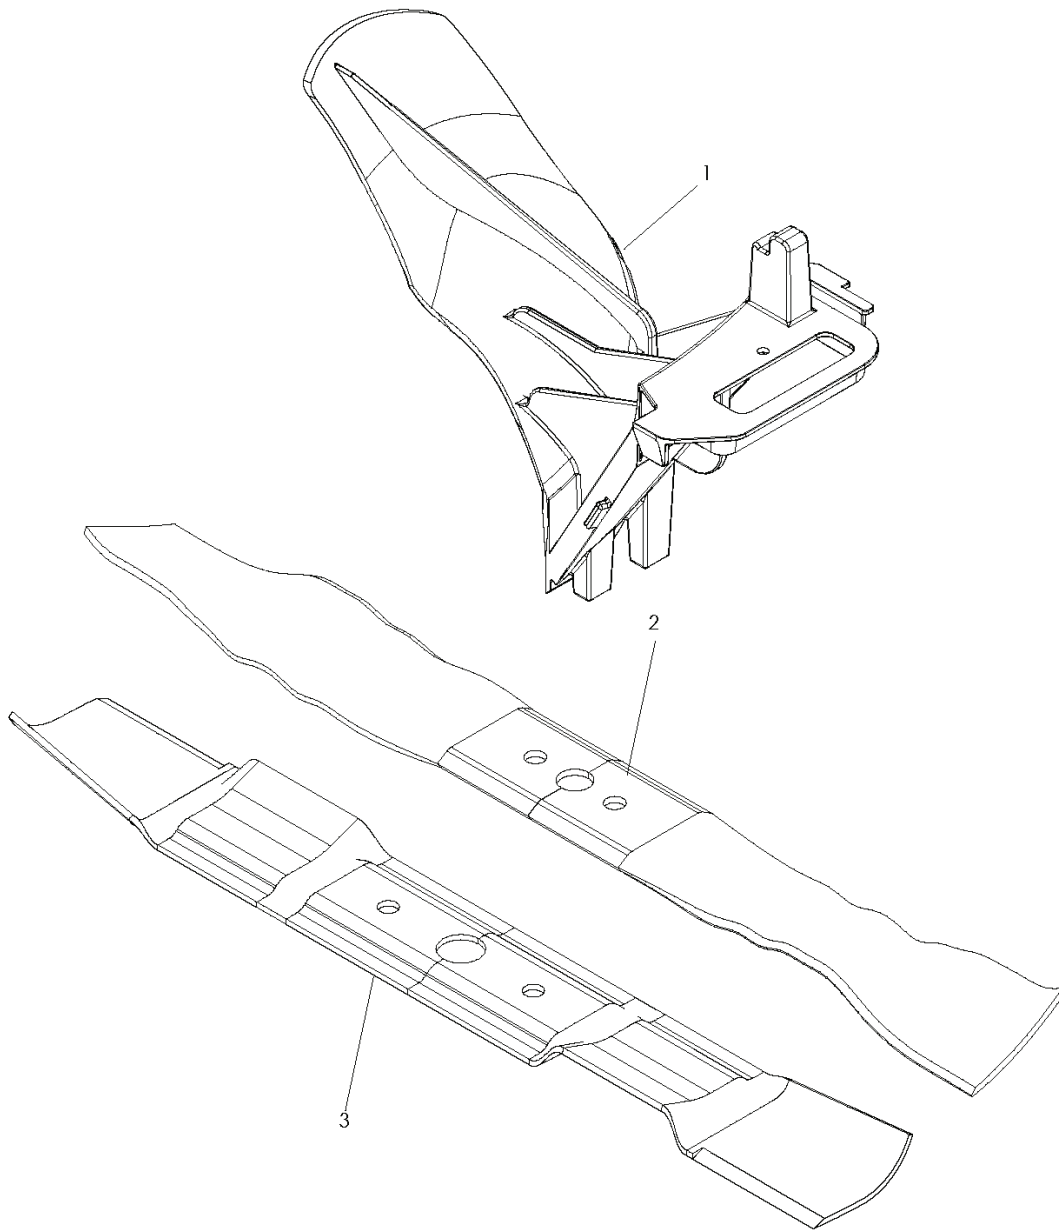

W53 SE, 968999289, 2007-03

SPARE PARTS LIST

ACCESSORIES

MULCH KIT 539 113052 (BRAKE)
MULCH KIT 539 113051 (BBC)

REF.	PART NO.	DESCRIPTION	REMARK	QTY.	KIT
1	539111515	MULCH PLUG		1	
2	539111878	BLADE, 21". MULCH		1	
3	539111958	BLADE		1	

REF.	PART NO.	DESCRIPTION	REMARK	QTY.	KIT
1	539101313	HCS 1/4C X 2		2	
2	539108147	INSERT		1	
3	539113049	DECAL		1	
4	539111521	TOP SADDLE		1	
5	539111530	DECK		1	
6	539111536	BELT SHIELD		1	
7	539111538	FLAP		1	
8	539111540	DESCHARGE FLAP		1	
9	539111863	GUARD		1	
10	539111868	HINGE		1	
11	539111964	CHUTE BOTTOM		1	
12	539111977	RHSNB, 5/16C X 3 1/4, GR5		4	
13	539111995	SPRING, TORSION		1	
14	539112047	HANDLE BRACE, RIGHT	RT	1	
15	539112111	HANDLE BRACE, LEFT	LT	1	
16	539112293	GRASS BAG		1	
16	539112948	GRASS BAG	"MODELS 968999287, 968999289 ONLY"	1	
17	539112793	SCREW, 1/4-14 X 1/2, THD FORM		2	
18	539130536	DECK		1	
19	539113545	BAG FRAME		1	
20	539976978	NUT		8	
21	539990037	COTTER		4	
22	539990052	WASHER		1	
23	539990206	SCREW		1	
24	539990209	SCREW		3	
25	539990548	SCREW		3	
26	539990553	HCS 5/16 X 3		4	
27	539990580	SCREW		2	
28	539990598	WASHER		1	
29	539990639	SCREW		2	
30	539990717	NUT		12	

REF.	PART NO.	DESCRIPTION	REMARK	QTY.	KIT
1	539111531	BELT		1	
2	539109800	BOLT		1	
3	539111528	DRIVEN PULLEY		1	
4	539111529	CABLE		1	
5	539111535	LEVER		1	
6	539111877	TRANSMISSION SPACER		1	
7	539112046	HCS. 1/4-14 X 1 1/2. SELF TAP		1	
8	539112911	PIVOT BUSHING		1	
9	539112915	SHAFT COVER		1	
10	539113100	PIN		1	
11	539113139	TRANSMISSION W/GREASE SLOT, T13C		1	
12	539976978	NUT		1	
13	539990598	WASHER		1	
14	539991081	SCREW, 1/4-14 X 3/4. SELF TAP		2	
15	539111890	SPRING		1	
16	539111891	KEY SPRING		2	
17	539111893	KEY		2	
18	539131371	BELT KEEPER - REAR. BLACK		1	