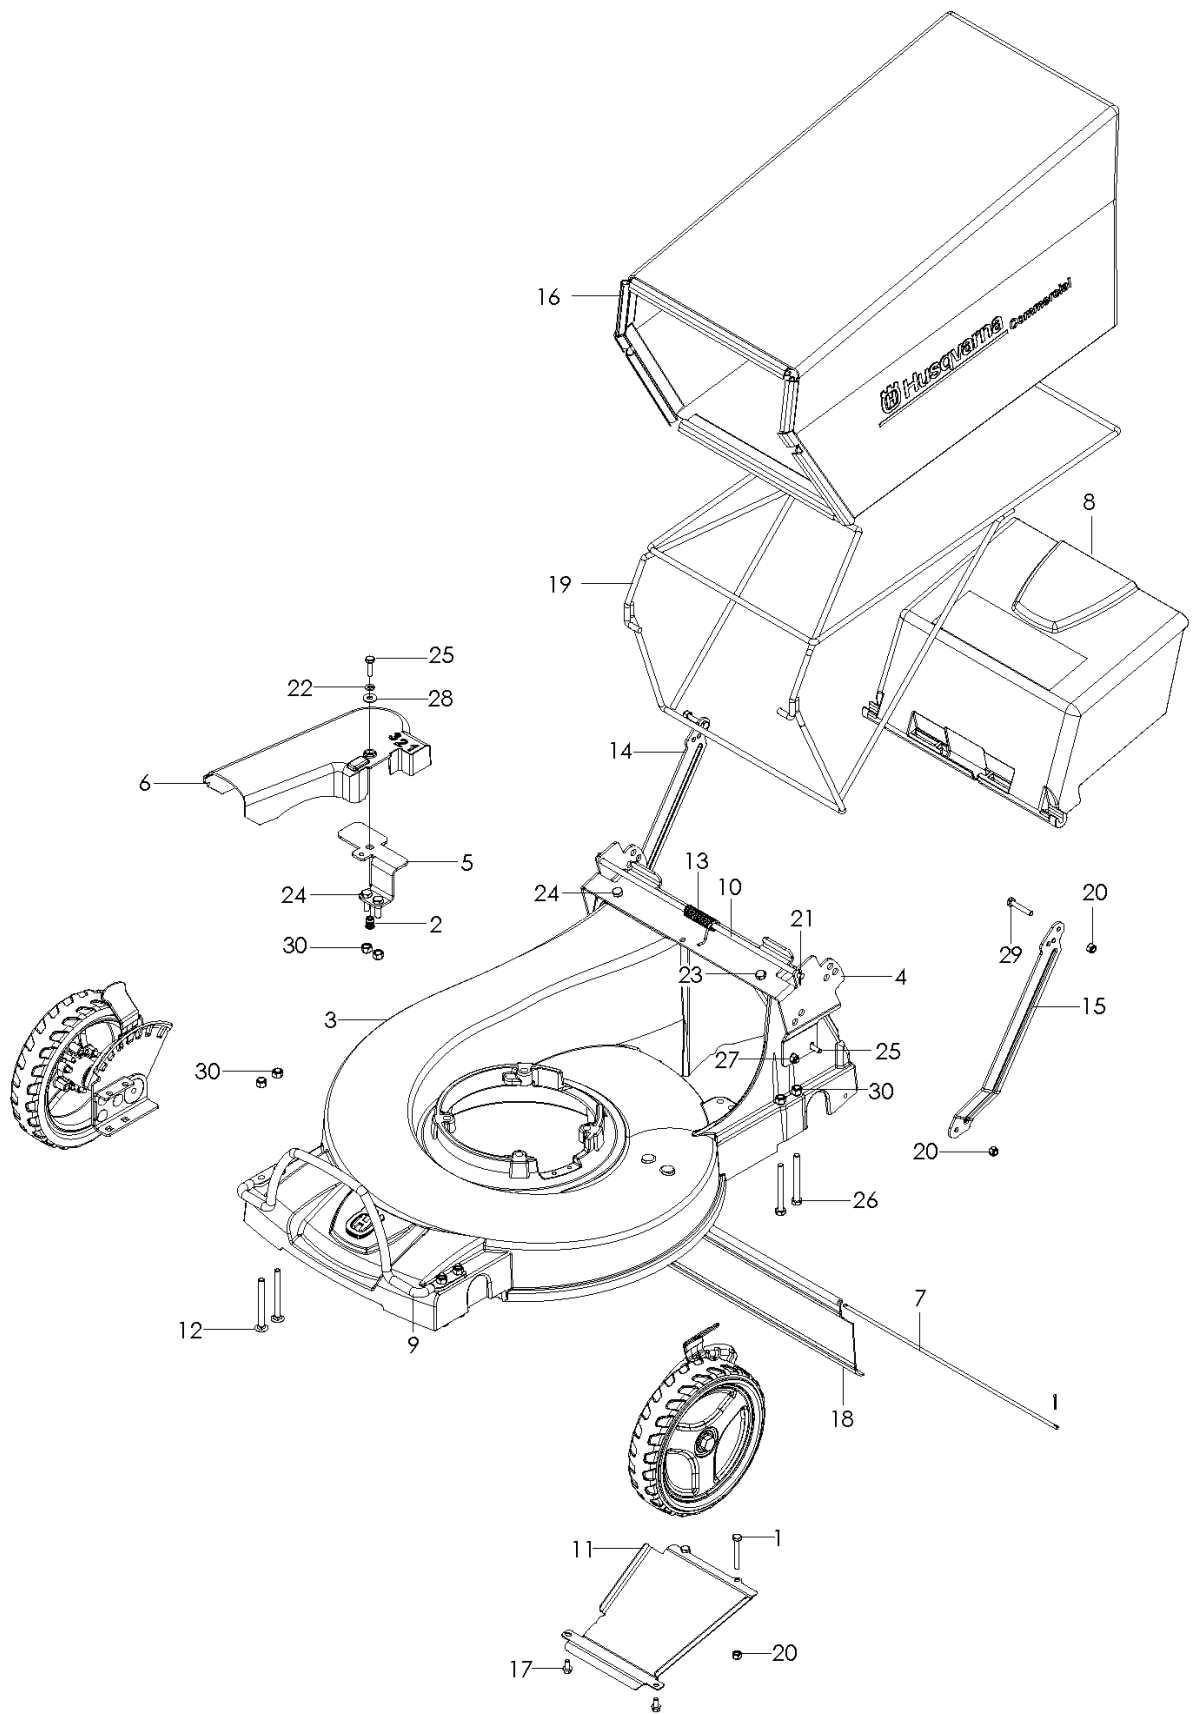

REF.	PART NO.	DESCRIPTION	REMARK	QTY.	KIT
1	539101313	HCS 1/4C X 2		2	
2	539108147	INSERT		1	
3	539113049	DECAL		1	
4	539111521	TOP SADDLE		1	
5	539111530	DECK		1	
6	539111536	BELT SHIELD		1	
7	539111538	FLAP		1	
8	539111540	DESCHARGE FLAP		1	
9	539111863	GUARD		1	
10	539111868	HINGE		1	
11	539111964	CHUTE BOTTOM		1	
12	539111977	RHSNB, 5/16C X 3 1/4, GR5		4	
13	539111995	SPRING, TORSION		1	
14	539112047	HANDLE BRACE, RIGHT	RT	1	
15	539112111	HANDLE BRACE, LEFT	LT	1	
16	539112293	GRASS BAG		1	
16	539112948	GRASS BAG	"MODELS 968999287, 968999289 ONLY"	1	
17	539112793	SCREW, 1/4-14 X 1/2, THD FORM		2	
18	539130536	DECK		1	
19	539113545	BAG FRAME		1	
20	539976978	NUT		8	
21	539990037	COTTER		4	
22	539990052	WASHER		1	
23	539990206	SCREW		1	
24	539990209	SCREW		3	
25	539990548	SCREW		3	
26	539990553	HCS 5/16 X 3		4	
27	539990580	SCREW		2	
28	539990598	WASHER		1	
29	539990639	SCREW		2	
30	539990717	NUT		12	

REF.	PART NO.	DESCRIPTION	REMARK	QTY.	KIT
1	539114921	BEARING		1	
2	539111527	ENGINE PULLEY		1	
3	539108561	SCREW, 1/4-20 X 3/8, SET		2	
4	539108506	SCREW		1	
5	539111975	SPACER		1	
6	539105532	HEX CAP. SCREW 1/4		3	
7	539110064	CLUTCH, WASHER		1	
8	539990118	WASHER		1	
9	539111526	ADAPTER		1	
10	539112794	KEY		1	
11	539112946	OIL W/LABEL, QT		1	
12	539113391	DECK GUARD, BBC		1	
13	539976952	SCREW		2	
14	539976977	NUT		2	
15	539111970	BOLT		4	
16	539130595	BRACKET-SHAFT SUPPORT, BLK		1	
17	539131648	BELT KEEPER - FRONT, BLACK		1	
18	539990072	SCREW		1	
19	539990055	WASHER		1	
20	539976978	NUT		1	
21	539113233	BLADE	968999289	1	