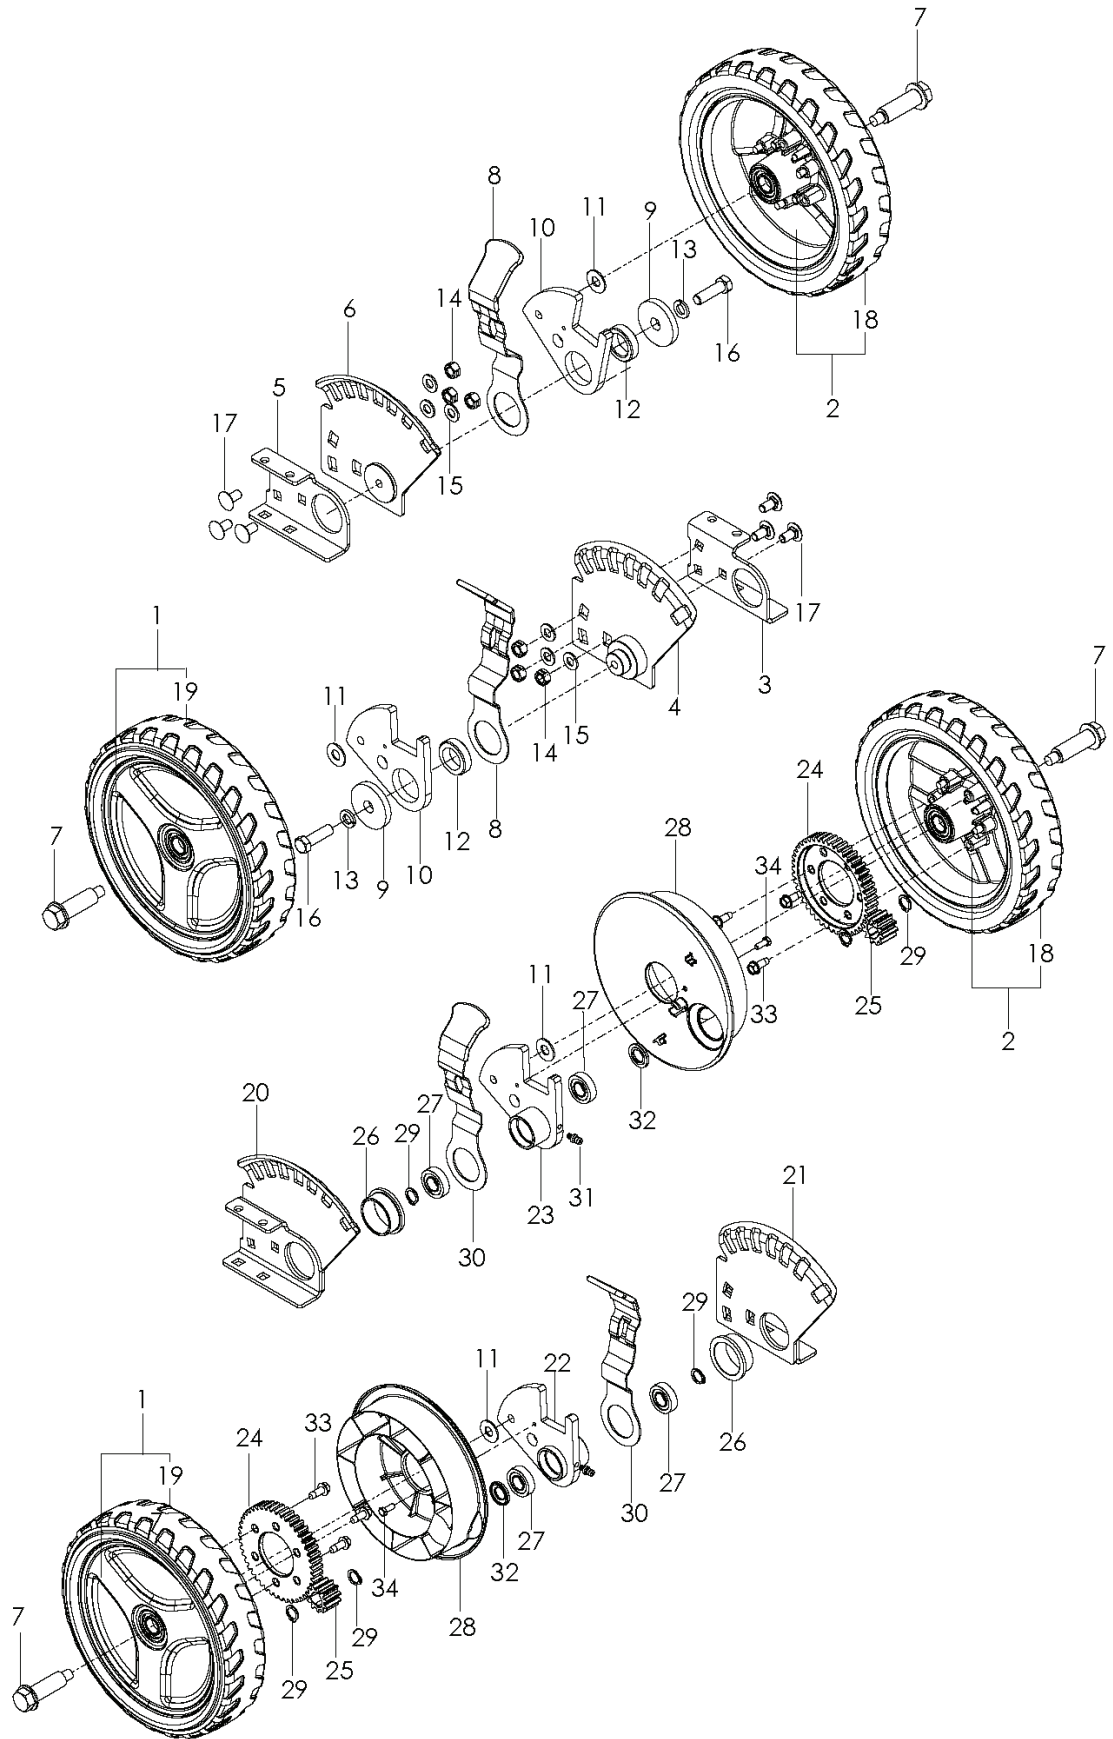

REF.	PART NO.	DESCRIPTION	REMARK	QTY.	KIT
1	539114921	BEARING		1	
2	539111527	ENGINE PULLEY		1	
3	539108561	SCREW, 1/4-20 X 3/8, SET		2	
4	539108506	SCREW		1	
5	539111975	SPACER		1	
6	539105532	HEX CAP. SCREW 1/4		3	
7	539110064	CLUTCH, WASHER		1	
8	539990118	WASHER		1	
9	539111526	ADAPTER		1	
10	539112794	KEY		1	
11	539112946	OIL W/LABEL, QT		1	
12	539113391	DECK GUARD, BBC		1	
13	539976952	SCREW		2	
14	539976977	NUT		2	
15	539111970	BOLT		4	
16	539130595	BRACKET-SHAFT SUPPORT, BLK		1	
17	539131648	BELT KEEPER - FRONT, BLACK		1	
18	539990072	SCREW		1	
19	539990055	WASHER		1	
20	539976978	NUT		1	
21	539113233	BLADE	968999289	1	

REF.	PART NO.	DESCRIPTION	REMARK	QTY.	KIT
1	539111531	BELT		1	
2	539109800	BOLT		1	
3	539111528	DRIVEN PULLEY		1	
4	539111529	CABLE		1	
5	539111535	LEVER		1	
6	539111877	TRANSMISSION SPACER		1	
7	539112046	HCS. 1/4-14 X 1 1/2. SELF TAP		1	
8	539112911	PIVOT BUSHING		1	
9	539112915	SHAFT COVER		1	
10	539113100	PIN		1	
11	539113139	TRANSMISSION W/GREASE SLOT, T13C		1	
12	539976978	NUT		1	
13	539990598	WASHER		1	
14	539991081	SCREW, 1/4-14 X 3/4. SELF TAP		2	
15	539111890	SPRING		1	
16	539111891	KEY SPRING		2	
17	539111893	KEY		2	
18	539131371	BELT KEEPER - REAR. BLACK		1	