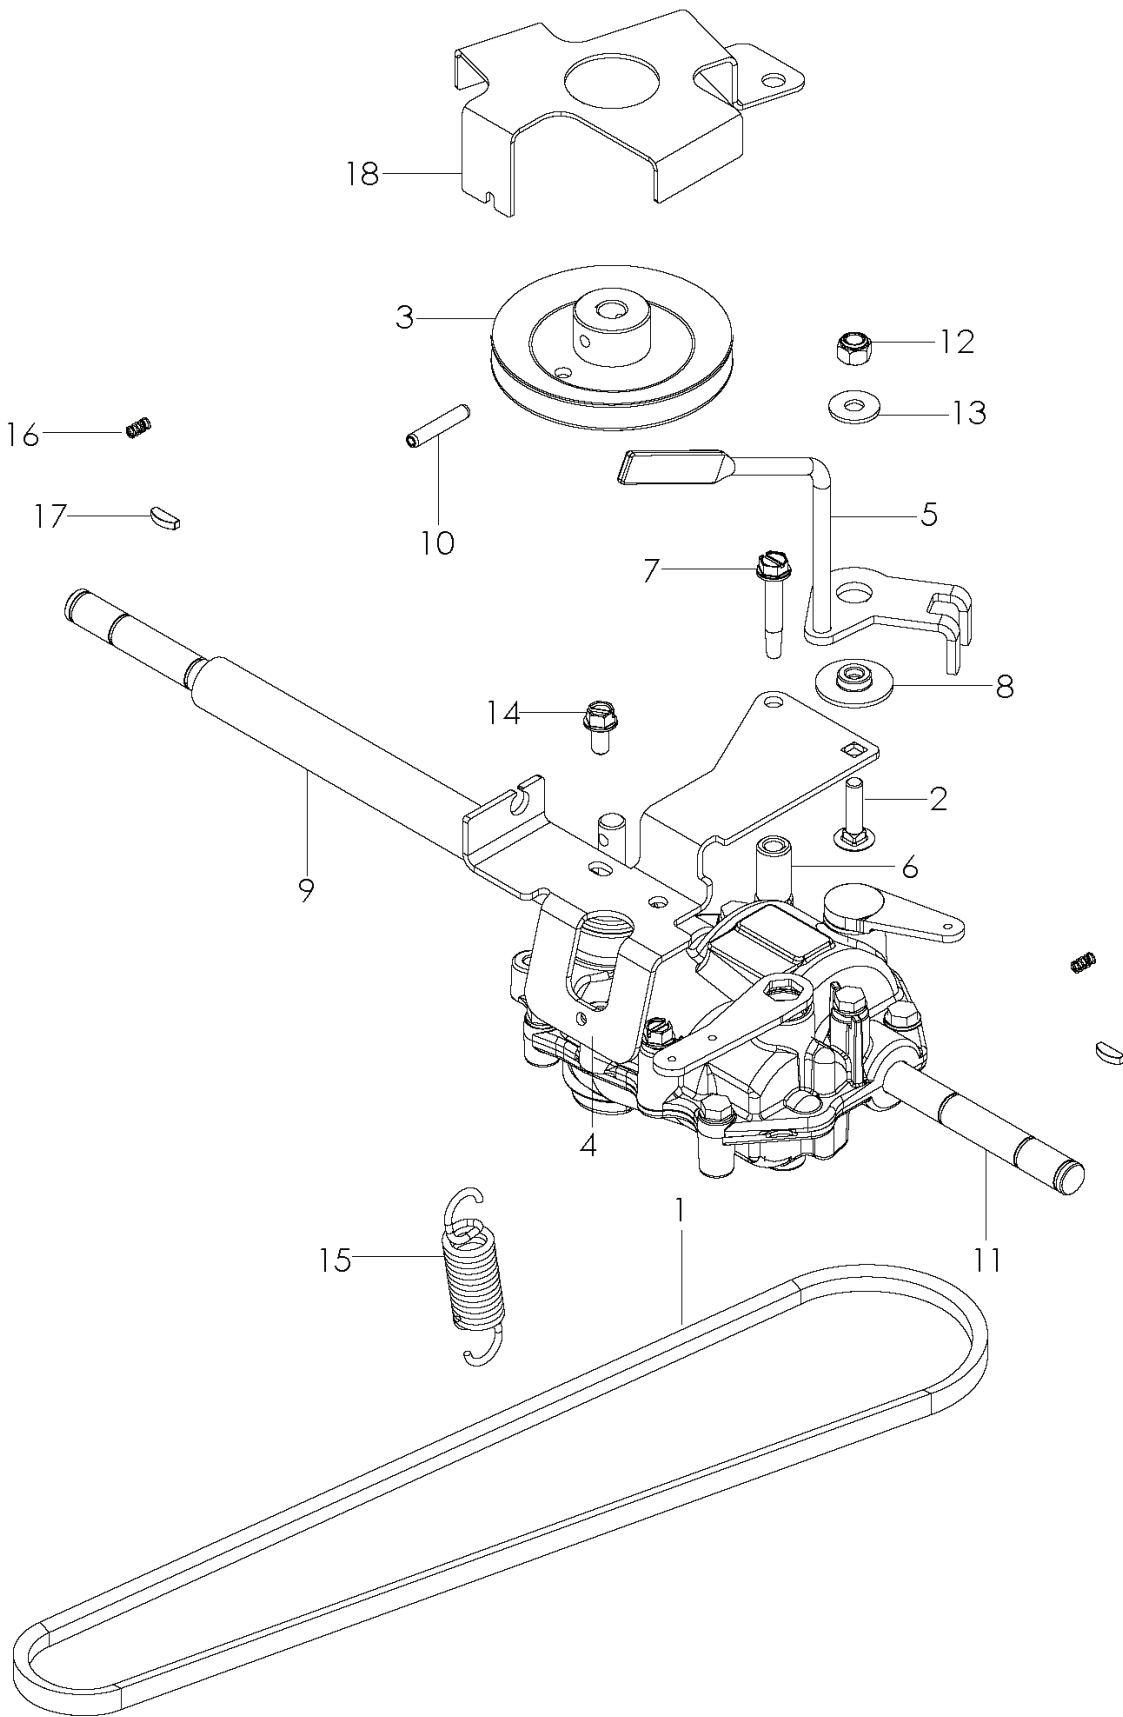

REF.	PART NO.	DESCRIPTION	REMARK	QTY.	KIT
1	539114921	BEARING		1	
2	539111527	ENGINE PULLEY		1	
3	539108561	SCREW, 1/4-20 X 3/8, SET		2	
4	539108506	SCREW		1	
5	539111975	SPACER		1	
6	539105532	HEX CAP. SCREW 1/4		3	
7	539110064	CLUTCH, WASHER		1	
8	539990118	WASHER		1	
9	539111526	ADAPTER		1	
10	539112794	KEY		1	
11	539112946	OIL W/LABEL, QT		1	
12	539113391	DECK GUARD, BBC		1	
13	539976952	SCREW		2	
14	539976977	NUT		2	
15	539111970	BOLT		4	
16	539130595	BRACKET-SHAFT SUPPORT, BLK		1	
17	539131648	BELT KEEPER - FRONT, BLACK		1	
18	539990072	SCREW		1	
19	539990055	WASHER		1	
20	539976978	NUT		1	
21	539113233	BLADE	968999289	1	

REF.	PART NO.	DESCRIPTION	REMARK	QTY.	KIT
1	539111531	BELT		1	
2	539109800	BOLT		1	
3	539111528	DRIVEN PULLEY		1	
4	539111529	CABLE		1	
5	539111535	LEVER		1	
6	539111877	TRANSMISSION SPACER		1	
7	539112046	HCS. 1/4-14 X 1 1/2. SELF TAP		1	
8	539112911	PIVOT BUSHING		1	
9	539112915	SHAFT COVER		1	
10	539113100	PIN		1	
11	539113139	TRANSMISSION W/GREASE SLOT, T13C		1	
12	539976978	NUT		1	
13	539990598	WASHER		1	
14	539991081	SCREW, 1/4-14 X 3/4. SELF TAP		2	
15	539111890	SPRING		1	
16	539111891	KEY SPRING		2	
17	539111893	KEY		2	
18	539131371	BELT KEEPER - REAR. BLACK		1	