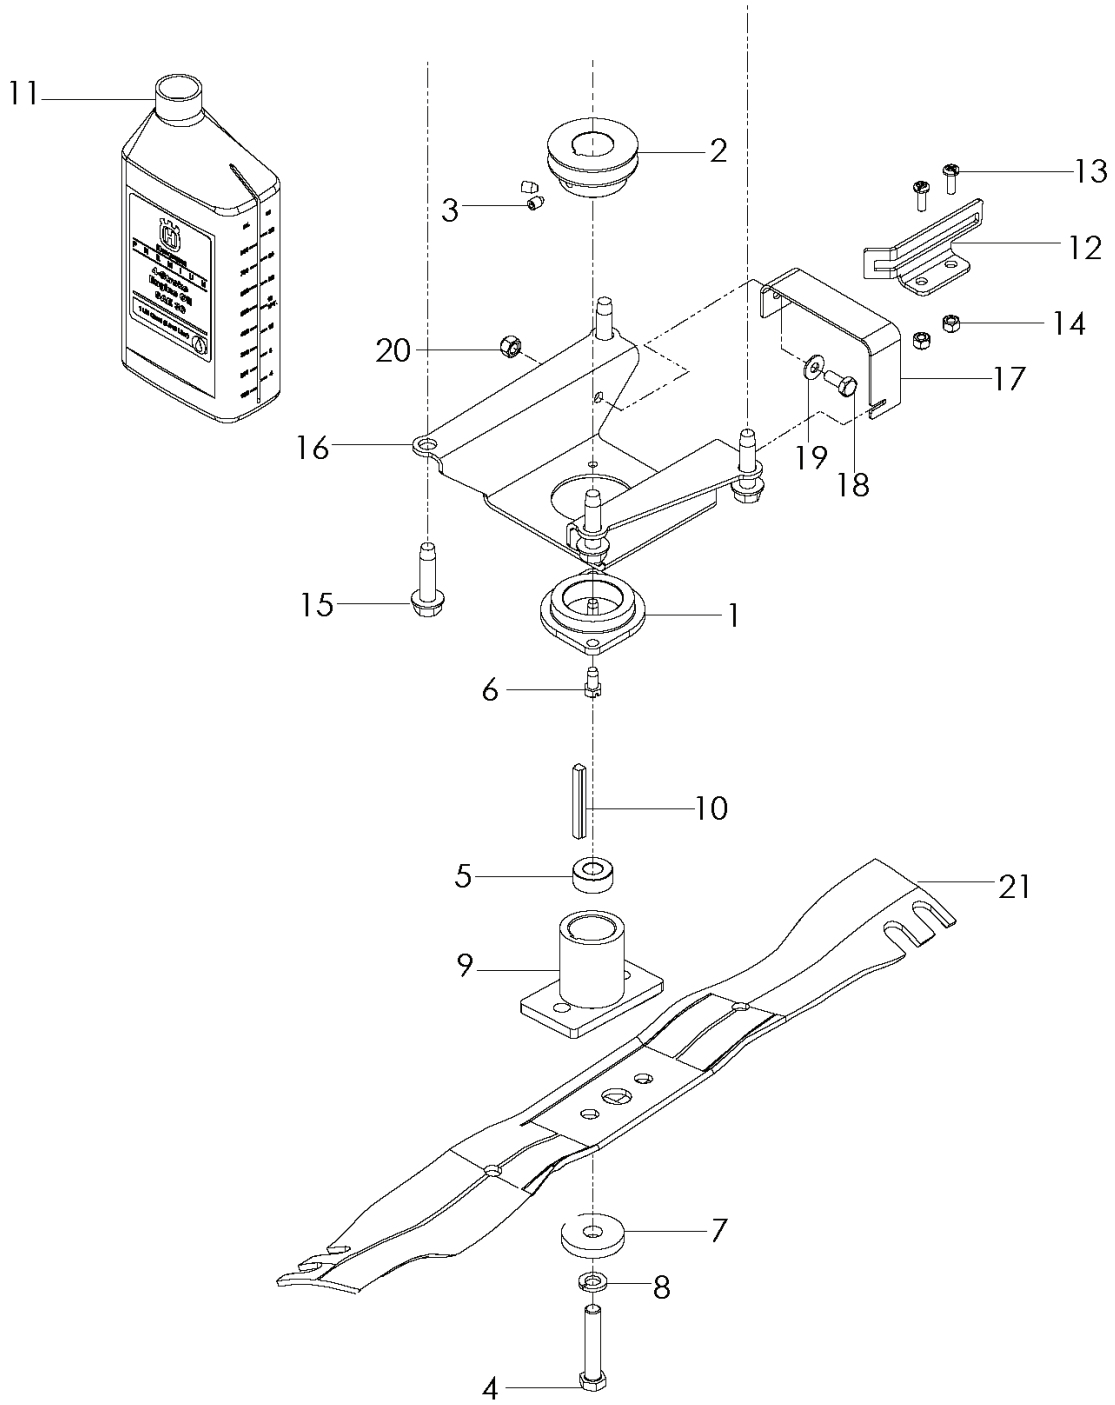

REF.	PART NO.	DESCRIPTION	REMARK	QTY.	KIT
1	539114921	BEARING		1	
2	539111527	ENGINE PULLEY		1	
3	539108561	SCREW, 1/4-20 X 3/8, SET		2	
4	539108506	SCREW		1	
5	539111975	SPACER		1	
6	539105532	HEX CAP. SCREW 1/4		3	
7	539110064	CLUTCH, WASHER		1	
8	539990118	WASHER		1	
9	539111526	ADAPTER		1	
10	539112794	KEY		1	
11	539112946	OIL W/LABEL, QT		1	
12	539113391	DECK GUARD, BBC		1	
13	539976952	SCREW		2	
14	539976977	NUT		2	
15	539111970	BOLT		4	
16	539130595	BRACKET-SHAFT SUPPORT, BLK		1	
17	539131648	BELT KEEPER - FRONT, BLACK		1	
18	539990072	SCREW		1	
19	539990055	WASHER		1	
20	539976978	NUT		1	
21	539113233	BLADE	968999289	1	

REF.	PART NO.	DESCRIPTION	REMARK	QTY.	KIT
1	539111531	BELT		1	
2	539109800	BOLT		1	
3	539111528	DRIVEN PULLEY		1	
4	539111529	CABLE		1	
5	539111535	LEVER		1	
6	539111877	TRANSMISSION SPACER		1	
7	539112046	HCS. 1/4-14 X 1 1/2. SELF TAP		1	
8	539112911	PIVOT BUSHING		1	
9	539112915	SHAFT COVER		1	
10	539113100	PIN		1	
11	539113139	TRANSMISSION W/GREASE SLOT, T13C		1	
12	539976978	NUT		1	
13	539990598	WASHER		1	
14	539991081	SCREW, 1/4-14 X 3/4. SELF TAP		2	
15	539111890	SPRING		1	
16	539111891	KEY SPRING		2	
17	539111893	KEY		2	
18	539131371	BELT KEEPER - REAR. BLACK		1	