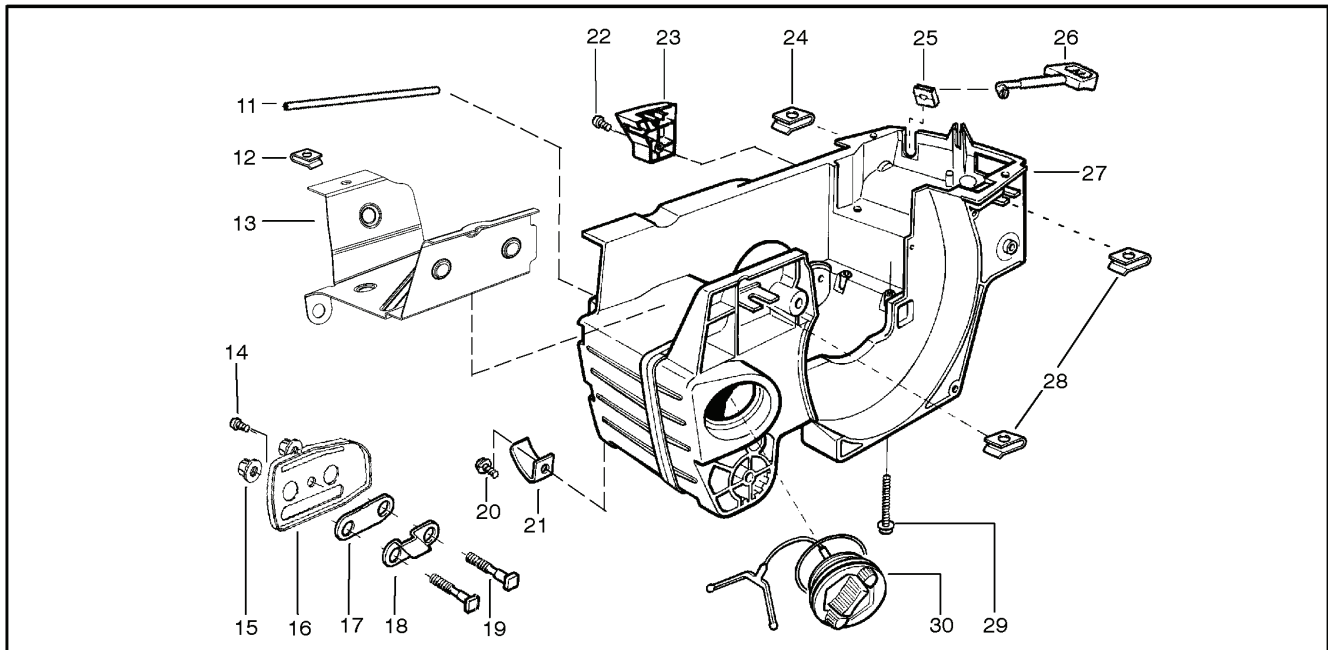

PARTS LIST NO. 530165248		Husqvarna® PARTS LIST	CHAIN SAW MODEL(s) 142 North America	
DATE 12/14/06	Replaces 530165248 - 5/19/06		Note: Illustration may differ from actual model due to design changes	PAGE NO. 4