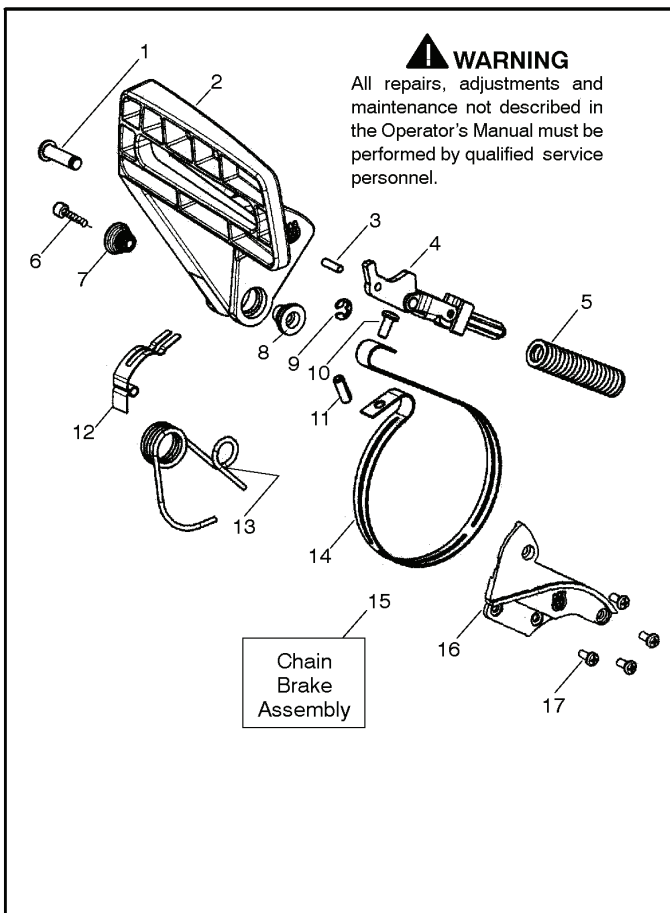

PARTS LIST NO. 530165248		Husqvarna® PARTS LIST	CHAIN SAW MODEL(s) 142 North America	
DATE 12/14/06	Replaces 530165248 - 5/19/06		Note: Illustration may differ from actual model due to design changes	PAGE NO. 1