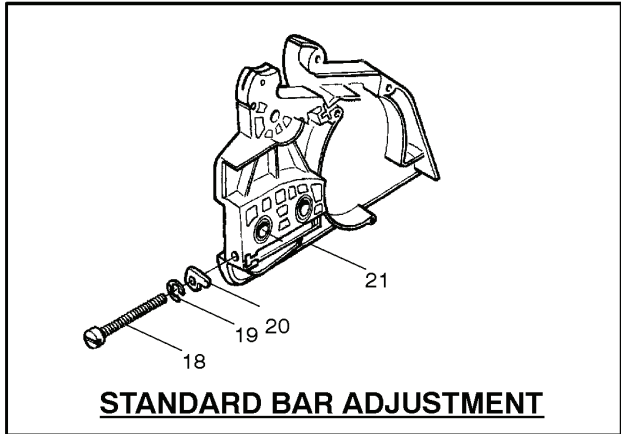

PARTS LIST NO. 530165248		Husqvarna® PARTS LIST	CHAIN SAW MODEL(s) 142 North America	
DATE 12/14/06	Replaces 530165248 - 5/19/06		Note: Illustration may differ from actual model due to design changes	PAGE NO. 1