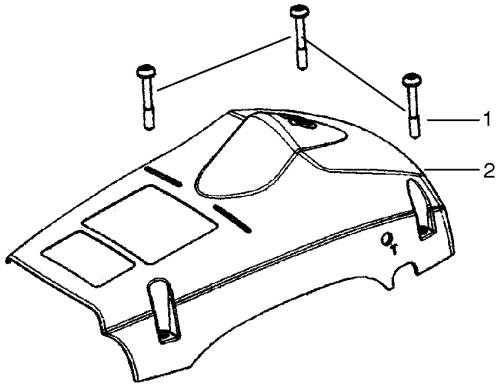

PARTS LIST NO. 530165248		Husqvarna® PARTS LIST	CHAIN SAW MODEL(s) 142 North America	
DATE 12/14/06	Replaces 530165248 - 5/19/06		Note: Illustration may differ from actual model due to design changes	PAGE NO. 2

⚠ WARNING

All repairs, adjustments and maintenance not described in the Operator's Manual must be performed by qualified service personnel.