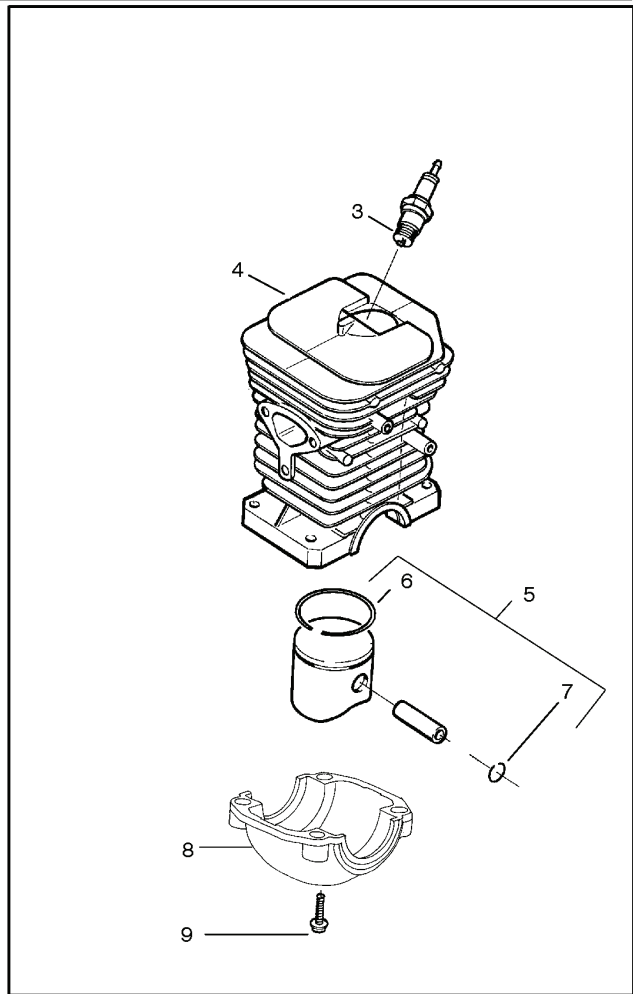

PARTS LIST NO. 530165248		Husqvarna® PARTS LIST	CHAIN SAW MODEL(s) 142 North America	
DATE 12/14/06	Replaces 530165248 - 5/19/06		Note: Illustration may differ from actual model due to design changes	PAGE NO. 2