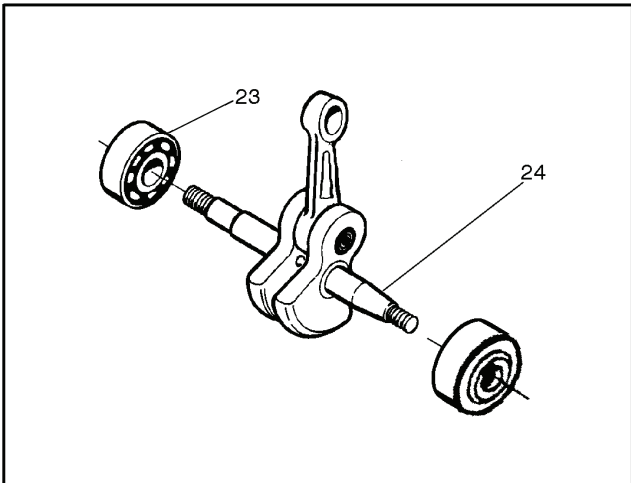

PARTS LIST NO. 530165248		Husqvarna® PARTS LIST	CHAIN SAW MODEL(s) 142 North America
DATE 12/14/06	Replaces 530165248 - 5/19/06		PAGE NO. 3
Note: Illustration may differ from actual model due to design changes