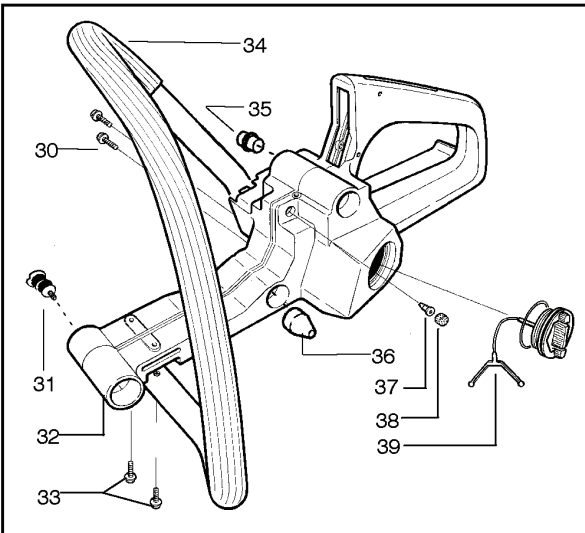

142, 20064900001-20070100000

SPARE PARTS LIST

PARTS LIST NO. 530165248		© PARTS LIST	CHAIN SAW MODEL(s) 142 North America
DATE 12/14/06	Replaces 530165248 - 5/19/06		PAGE NO. 5
Note: Illustration may differ from actual model due to design changes			

PARTS LIST NO. 530165248		® PARTS LIST	CHAIN SAW MODEL(S) 142 North America
DATE 12/14/06	Replaces 530165248 - 5/19/06		Note: Illustration may differ from actual model due to design changes

REF.	PART NO.	DESCRIPTION	REMARK	QTY.	KIT
14	530071967	IGNITION MODULE		1	
15	530403257	CABLE		1	
16	530015896	SCREW		1	
17	503717901	STOP SWITCH		1	
18	530059637	FLYWHEEL ASSY		1	
19	530015127	WASHER		1	
20	530016134	NUT		1	
21	545003902	SCREW		1	
22	545063901	MODULE IIDA IGNITION		1	

PARTS LIST NO. 530165248		® PARTS LIST	CHAIN SAW MODEL(S) 142 North America
DATE 12/14/06	Replaces 530165248 - 5/19/06		NOTE: Illustration may differ from actual model due to design changes

REF.	PART NO.	DESCRIPTION	REMARK	QTY.	KIT
1	530071968	STARTER DEVICE		1	
2	530071966	STARTER PULLEY		1	
3	530150318	HANDLE		1	
4	530069232	STARTER ROPE		1	
5	530021179	SCREW		1	
6	530059677	SLEEVE		1	
7	530021180	SPRING		1	
8	530016080	SCREW		1	
9	530042095	SPRING		1	
10	530059959	BAFFLE		1	
11	530059958	STARTER		1	
12	530015893	SCREW		1	
13	530015892	SCREW		1	

PARTS LIST NO. 530165248		Husqvarna® PARTS LIST	CHAIN SAW MODEL(s) 142 North America
DATE 12/14/06	Replaces 530165248 - 5/19/06		Note: Illustration may differ from actual model due to design changes

REF.	PART NO.	DESCRIPTION	REMARK	QTY.	KIT
530049483	530049483	CLUTCH COVER		1	
545051101	545051101	COVER		1	
22	545060101	ASSEMBLY		1	
24	545060201	GEAR		1	
25	545060501	PIN BAR ADJUSTING		1	
26	545060401	ADJUSTMENT SCREW		1	
27	545051201	COVER		1	
28	530016064	SCREW		1	
530031135	530031135	WRENCH		1	
530047839	530047839	DECAL		1	