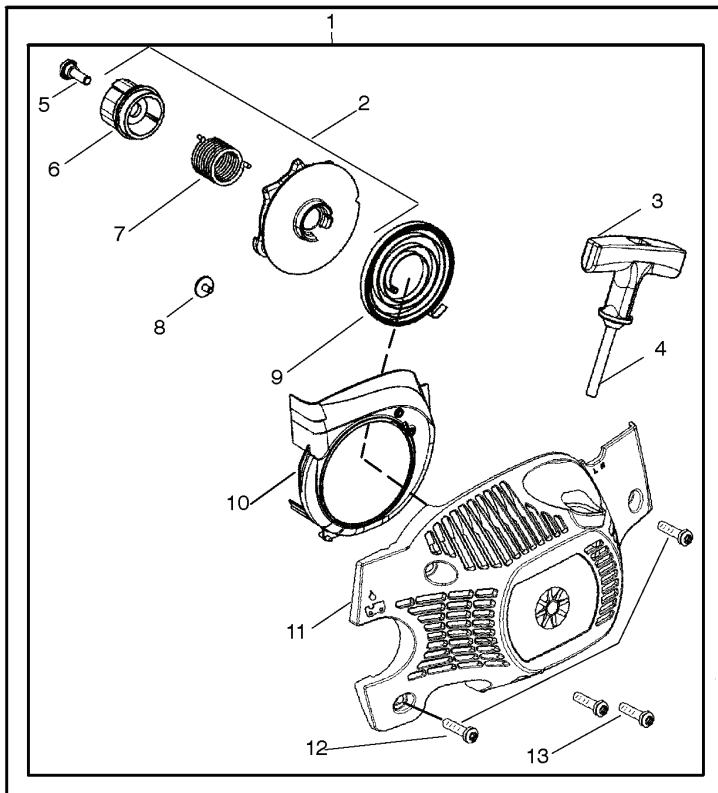

PARTS LIST NO. 530165248		® PARTS LIST	CHAIN SAW MODEL(S) 142 North America
DATE 12/14/06	Replaces 530165248 - 5/19/06		Note: Illustration may differ from actual model due to design changes

REF.	PART NO.	DESCRIPTION	REMARK	QTY.	KIT
14	530071967	IGNITION MODULE		1	
15	530403257	CABLE		1	
16	530015896	SCREW		1	
17	503717901	STOP SWITCH		1	
18	530059637	FLYWHEEL ASSY		1	
19	530015127	WASHER		1	
20	530016134	NUT		1	
21	545003902	SCREW		1	
22	545063901	MODULE IIDA IGNITION		1	

REF.	PART NO.	DESCRIPTION	REMARK	QTY.	KIT
23	530056363	BEARING		1	
24	530029794	CRANKSHAFT		1	

PARTS LIST NO. 530165248		Husqvarna® PARTS LIST	CHAIN SAW MODEL(s) 142 North America
DATE 12/14/06	Replaces 530165248 - 5/19/06		Note: Illustration may differ from actual model due to design changes

PARTS LIST NO. 530165248		® PARTS LIST	CHAIN SAW MODEL(S) 142 North America
DATE 12/14/06	Replaces 530165248 - 5/19/06		NOTE: Illustration may differ from actual model due to design changes

REF.	PART NO.	DESCRIPTION	REMARK	QTY.	KIT
1	530071968	STARTER DEVICE		1	
2	530071966	STARTER PULLEY		1	
3	530150318	HANDLE		1	
4	530069232	STARTER ROPE		1	
5	530021179	SCREW		1	
6	530059677	SLEEVE		1	
7	530021180	SPRING		1	
8	530016080	SCREW		1	
9	530042095	SPRING		1	
10	530059959	BAFFLE		1	
11	530059958	STARTER		1	
12	530015893	SCREW		1	
13	530015892	SCREW		1	

PARTS LIST NO. 530165248		Husqvarna® PARTS LIST	CHAIN SAW MODEL(s) 142 North America
DATE 12/14/06	Replaces 530165248 - 5/19/06		Note: Illustration may differ from actual model due to design changes

REF.	PART NO.	DESCRIPTION	REMARK	QTY.	KIT
530049483	530049483	CLUTCH COVER		1	
545051101	545051101	COVER		1	
22	545060101	ASSEMBLY		1	
24	545060201	GEAR		1	
25	545060501	PIN BAR ADJUSTING		1	
26	545060401	ADJUSTMENT SCREW		1	
27	545051201	COVER		1	
28	530016064	SCREW		1	
530031135	530031135	WRENCH		1	
530047839	530047839	DECAL		1	