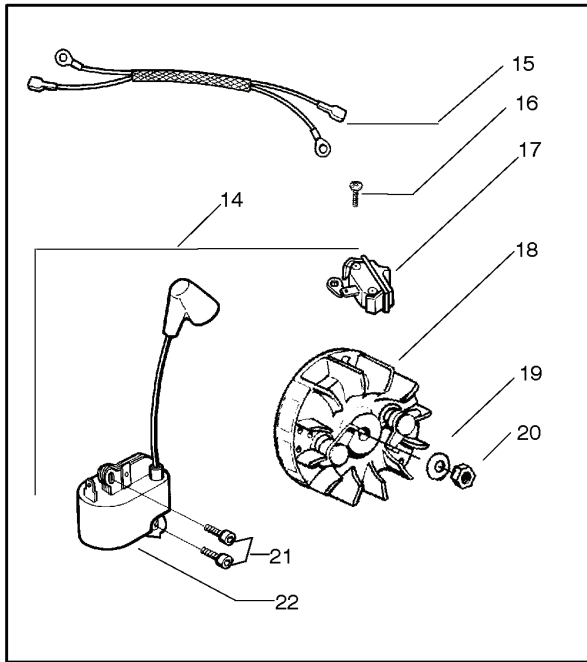

142, 20064900001-20070100000

SPARE PARTS LIST

PARTS LIST NO. 530165248		© PARTS LIST	CHAIN SAW MODEL(s) 142 North America
DATE 12/14/06	Replaces 530165248 - 5/19/06		PAGE NO. 5
Note: Illustration may differ from actual model due to design changes			

PARTS LIST NO. 530165248		® PARTS LIST	CHAIN SAW MODEL(S) 142 North America
DATE 12/14/06	Replaces 530165248 - 5/19/06		Note: Illustration may differ from actual model due to design changes

REF.	PART NO.	DESCRIPTION	REMARK	QTY.	KIT
14	530071967	IGNITION MODULE		1	
15	530403257	CABLE		1	
16	530015896	SCREW		1	
17	503717901	STOP SWITCH		1	
18	530059637	FLYWHEEL ASSY		1	
19	530015127	WASHER		1	
20	530016134	NUT		1	
21	545003902	SCREW		1	
22	545063901	MODULE IIDA IGNITION		1	

PARTS LIST NO. 530165248		® PARTS LIST	CHAIN SAW MODEL(S) 142 North America
DATE 12/14/06	Replaces 530165248 - 5/19/06		NOTE: Illustration may differ from actual model due to design changes

REF.	PART NO.	DESCRIPTION	REMARK	QTY.	KIT
1	530071968	STARTER DEVICE		1	
2	530071966	STARTER PULLEY		1	
3	530150318	HANDLE		1	
4	530069232	STARTER ROPE		1	
5	530021179	SCREW		1	
6	530059677	SLEEVE		1	
7	530021180	SPRING		1	
8	530016080	SCREW		1	
9	530042095	SPRING		1	
10	530059959	BAFFLE		1	
11	530059958	STARTER		1	
12	530015893	SCREW		1	
13	530015892	SCREW		1	

PARTS LIST NO. 530165248		Husqvarna® PARTS LIST	CHAIN SAW MODEL(s) 142 North America
DATE 12/14/06	Replaces 530165248 - 5/19/06		Note: Illustration may differ from actual model due to design changes

REF.	PART NO.	DESCRIPTION	REMARK	QTY.	KIT
530049483	530049483	CLUTCH COVER		1	
545051101	545051101	COVER		1	
22	545060101	ASSEMBLY		1	
24	545060201	GEAR		1	
25	545060501	PIN BAR ADJUSTING		1	
26	545060401	ADJUSTMENT SCREW		1	
27	545051201	COVER		1	
28	530016064	SCREW		1	
530031135	530031135	WRENCH		1	
530047839	530047839	DECAL		1	