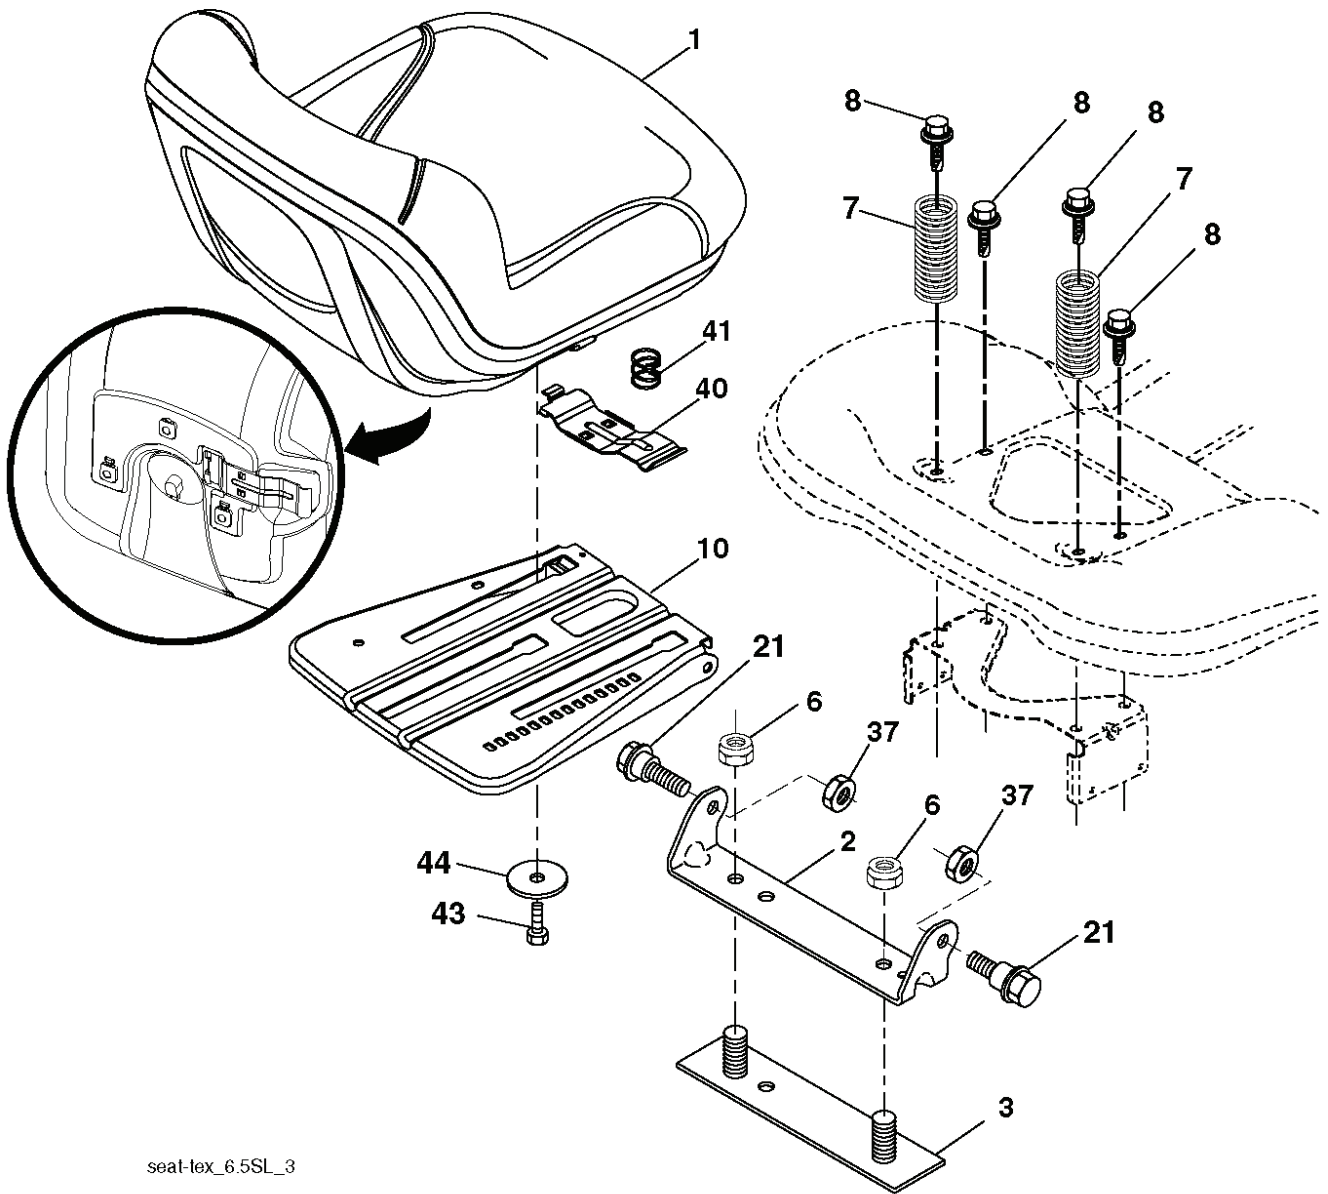

IGNITION SWITCH

POSITION	CIRCUIT	"MAKE"
OFF	M+G+A1	
RUN/OVERRIDE	B+A1	
RUN	B+A1	L+A2
START	B + S + A1	

CHASSIS HARNESS CONNECTOR (C1) (MATING SIDE)

DASH HARNESS CONNECTOR (C1) (MATING SIDE)

WIRING INSULATED CLIPS
 NOTE: IF WIRING INSULATED CLIPS WERE REMOVED FOR SERVICING OF UNIT, THEY SHOULD BE RE-INSTALLED TO PROPERLY SECURE YOUR WIRING.

seat-lex_6.5SL_3

REF.	PART NO.	DESCRIPTION	REMARK	QTY.	KIT
1	532439822	SEAT		1	
2	532180166	BRACKET		1	
3	532140675	STRAP		1	
6	873800600	NUT		1	
7	532124181	SPRING		1	
8	532171877	BOLT		1	
10	532196977	PLATE		1	
21	532171852	BOLT		1	
37	873800500	LOCK NUT		1	
40	532197661	HANDLE		1	
41	532198200	SPRING		1	
43	874760612	BOLT		1	
44	819133812	WASHER		1	