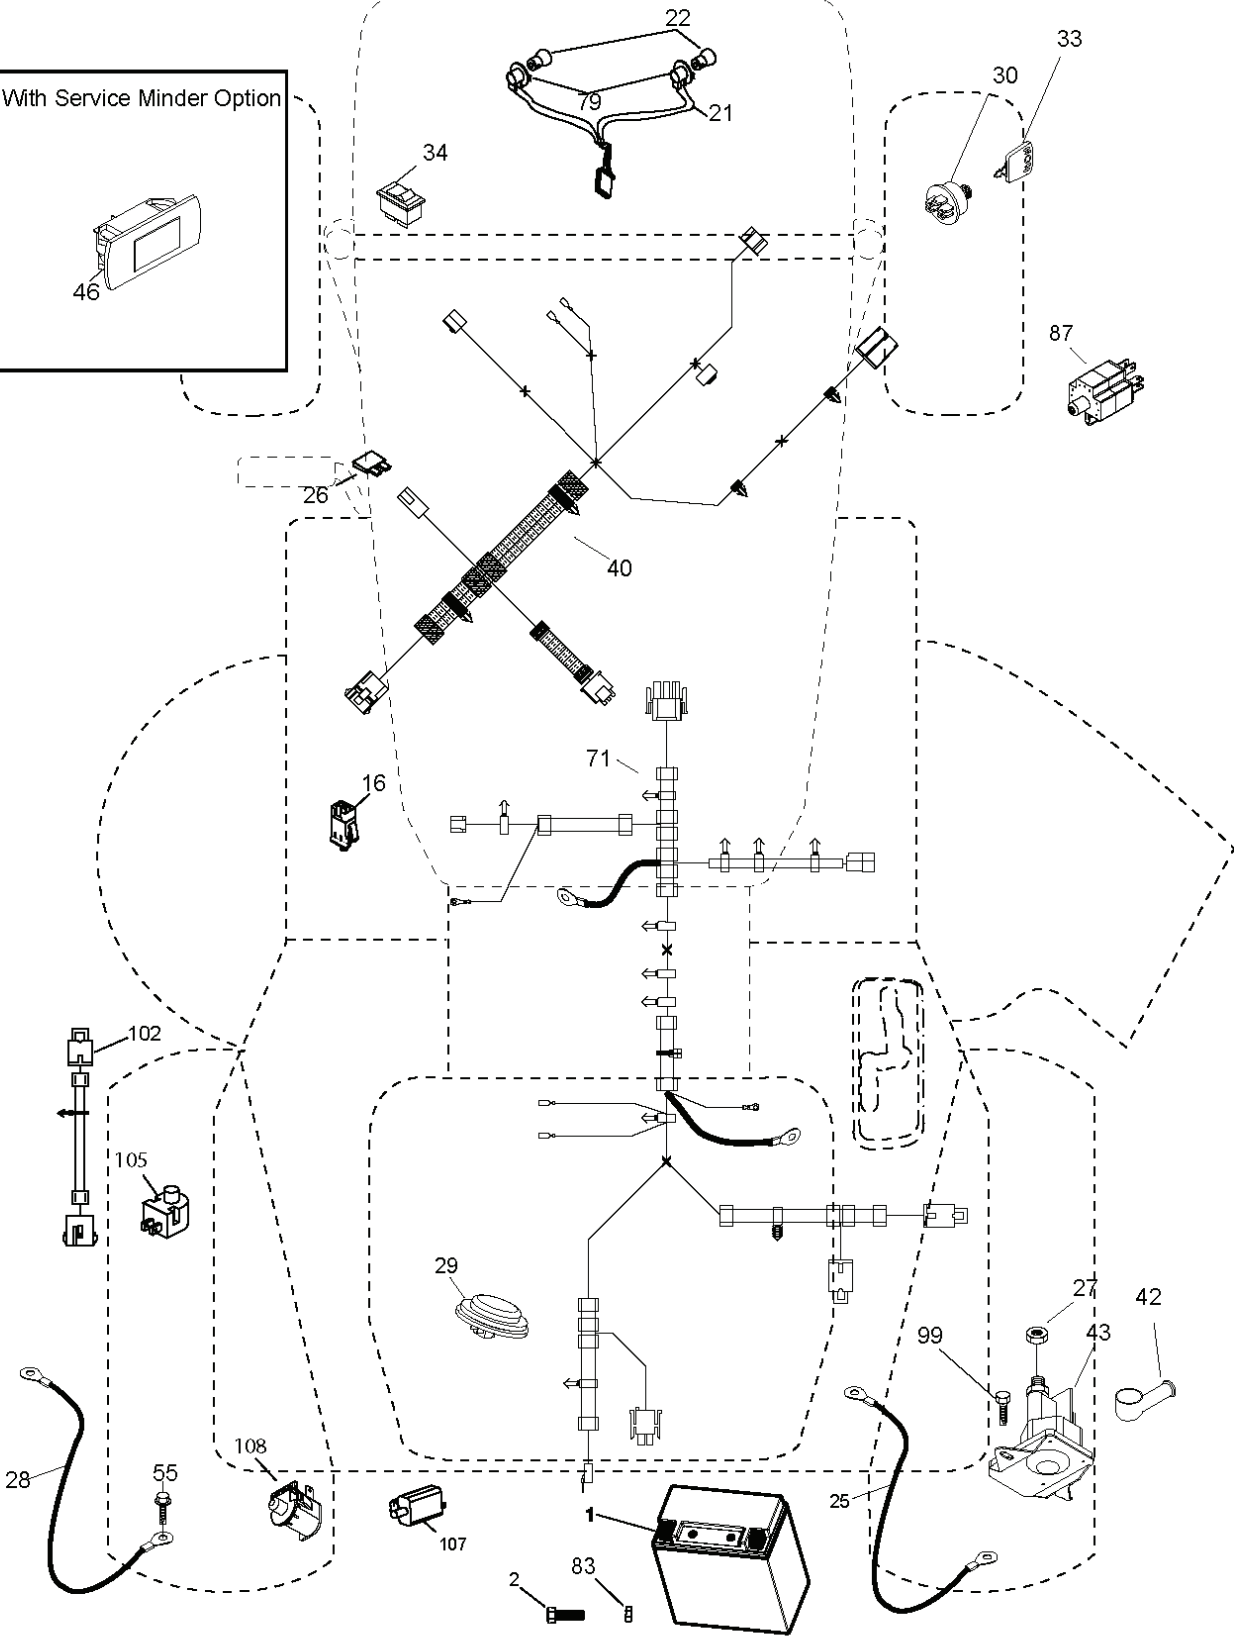

TC03S

With Service Minder Option

REF.	PART NO.	DESCRIPTION	REMARK	QTY.	KIT
1	532437157	BATTERY		1	
2	532440923	SCREW		1	
16	532176138	MICRO SWITCH		1	
21	532400252	HARNESS		1	
22	532004152	BULB		1	
25	532437162	CABLE		1	
26	532175158	FUSE		1	
27	873510400	NUT		1	
28	532437163	CABLE		1	
29	532401545	SWITCH		1	
30	532193350	IGNITION MODULE		1	
33	532411935	KEY		1	
34	532110712	SWITCH		1	
40	532421002	HARNESS		1	
42	532131563	COVER		1	
43	532192507	SOLENOID		1	
46	532401763	DISPLAY		1	
55	817060512	SCREW		1	
71	532194276	CABLE ASSY		1	
79	532175242	HOLDER		1	
83	532436774	NUT		1	
87	532421060	SWITCH		1	
99	817720408	SCREW		1	
102	532404454	CABLE		1	
105	532407568	SWITCH		1	
107	532180379	SWITCH FBI		1	
108	532421062	SWITCH		1