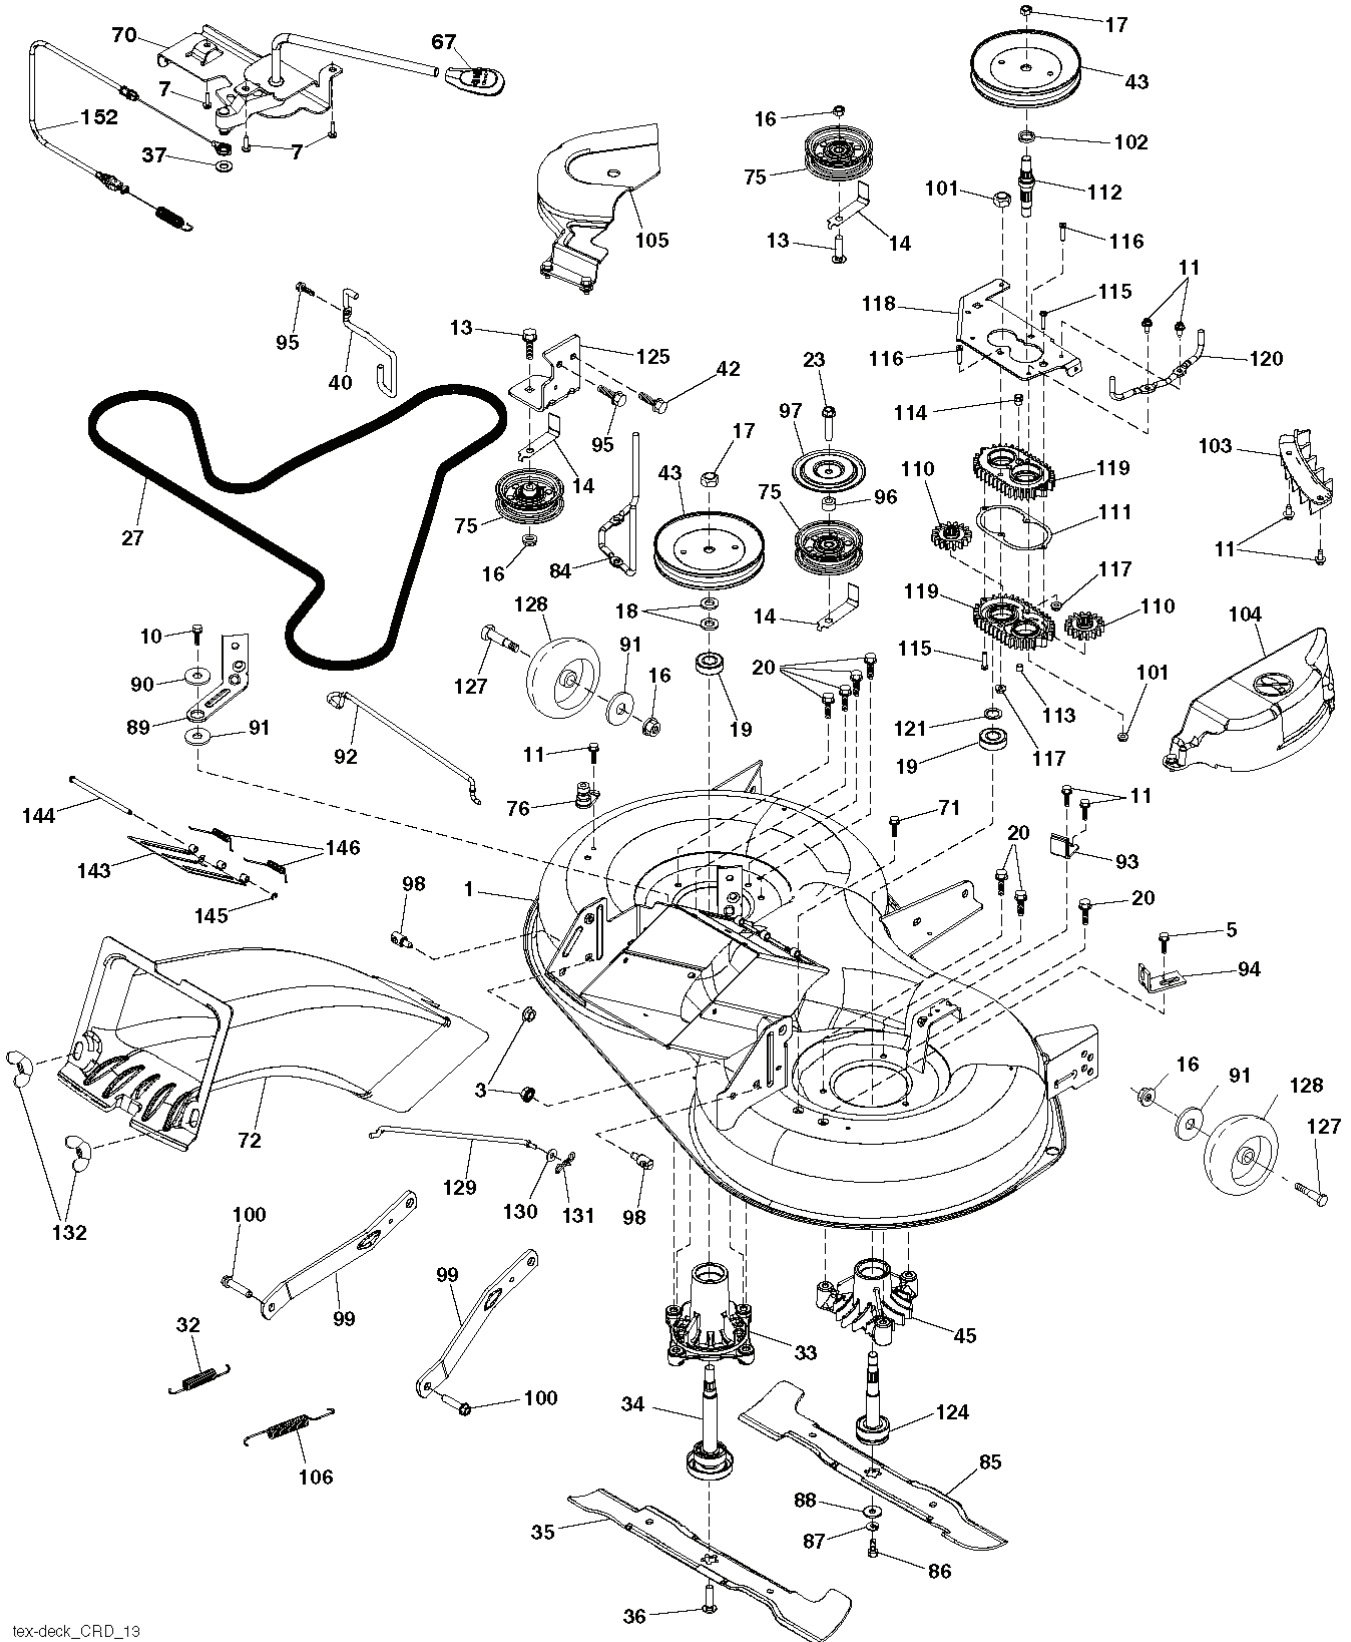

REF.	PART NO.	DESCRIPTION	REMARK	QTY.	KIT
1	532441340	DECK		1	
3	873900500	NUT	RH	1	
5	817000510	BOLT		1	
7	532416358	SCREW		1	
10	817000616	SCREW		1	
11	532137729	SCREW		1	
13	872110612	BOLT		1	
14	532156085	BELT GUIDE		1	
16	873900600	NUT		1	
17	532400234	NUT		1	
18	532187690	WASHER		1	
19	532110485	BEARING		1	
20	532173984	SCREW		1	
23	817490628	SCREW		1	
27	532439726	BELT		1	
32	532401872	SPRING		1	
33	532187281	BEARING HOUSING		1	
34	532192872	SHAFT ASSY		1	
35	532427984	RIDE ON BLADE		1	
36	532193003	SCREW		1	
37	819131316	WASHER		1	
40	532197258	BELT GUIDE		1	
42	817000512	SCREW		1	
43	532197473	PULLEY		1	
45	532137152	BEARING HOUSING		1	
67	532403012	HANDLE		1	
70	532199972	CLUTCH ASSY		1	
72	532446810	CHUTE		1	
75	532131494	PULLEY		1	
76	532415598	HOSE COUPLING		1	
84	532432520	KEEPER		1	
85	532427985	BLADE		1	
86	532181713	BOLT		1	
87	810030600	WASHER		1	
88	532140296	WASHER		1	
89	532438124	ARM		1	
90	532199092	SPACER		1	
91	819132012	WASHER		1	
92	532436993	ROD		1	
93	532438125	ARM		1	
94	532197250	BRACKET		1	
95	817000612	SCREW		1	
96	532400271	SPACER		1	
97	532182061	PROTECTOR		1	
98	532195161	STUD		1	
99	532195186	ARM		1	
100	532196539	BOLT		1	
101	873680900	NUT		1	
102	532402511	SPACER		1	
103	532436992	GUARD		1	
104	532441479	COVER		1	
105	532441478	COVER		1	
106	532193216	RESSORT RETOUR FREIN DE LAME		1	
110	532415356	GEAR		1	
111	532436979	GASKET		1	
112	532443852	SHAFT		1	
113	532438533	PLUG		1	
114	532438534	VALVE		1	
115	818031016	SCREW		1	
116	872110414	BOLT		1	
117	873900400	NUT		1	
118	532436989	ARM		1	
119	532438166	GEARCASE		1	
120	532436991	BRACKET		1	
121	532436985	WASHER		1	
124	532436986	SHAFT		1	
125	532436994	BRACKET		1	
127	532193406	BOLT		1	
128	532174873	WHEEL		1	
129	532404851	ROD		1	
130	819131312	WASHER		1	
131	532194208	PIN		1	
132	532178899	KNOB		1	
143	532435538	DOOR		1	
144	532435861	PEN		1	
145	532437988	RING		1	
146	532445896	SPRING		1	
152	532440555	CABLE		1