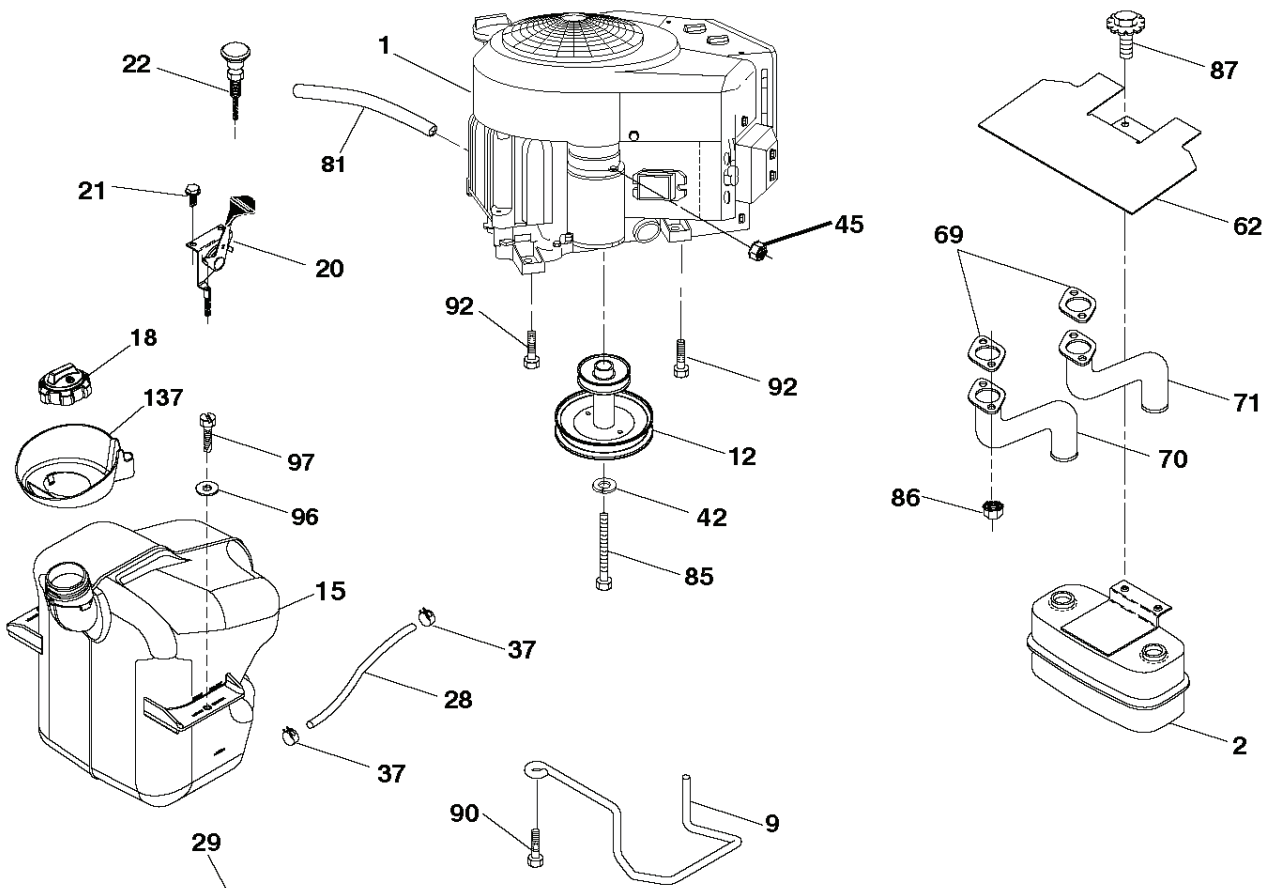

SPARK ARRESTER KIT

engine-tex_Kawa-2cyl_15_r1

REF.	PART NO.	DESCRIPTION	REMARK	QTY.	KIT
1	000000000	W/O DESCRIPTION	ENGINE KAWASAKI MODEL FS481V-AS53 (437949)	1	
2	532445962	MUFFLER		1	
9	532194320	BELT GUIDE		1	
12	532405471	PULLEY		1	
15	532435816	FUEL TANK		1	
18	532441462	CUP		1	
20	532412165	CABLE		1	
21	532416358	SCREW		1	
22	532189541	CHOKE CONTROL		1	
28	532137040	HOSE		1	
29	532137180	SPARK ARRESTER KIT		1	
37	532123487	HOSE CLAMP		1	
42	810040700	WASHER		1	
45	873510400	NUT		1	
62	532434017	SHIELD		1	
69	532178151	MUFFLER GASKET		1	
70	532424765	EXHAUST		1	
71	532424766	EXHAUST		1	
81	532148456	TUBE		1	
85	532173937	BOLT		1	
86	532184362	NUT		1	
87	537171877	BOLT		1	
90	817000616	SCREW		1	
92	817120616	SCREW		1	
96	819091416	WASHER		1	
97	817670412	SCREW		1	
137	532441461	FUEL CAP ASSY		1