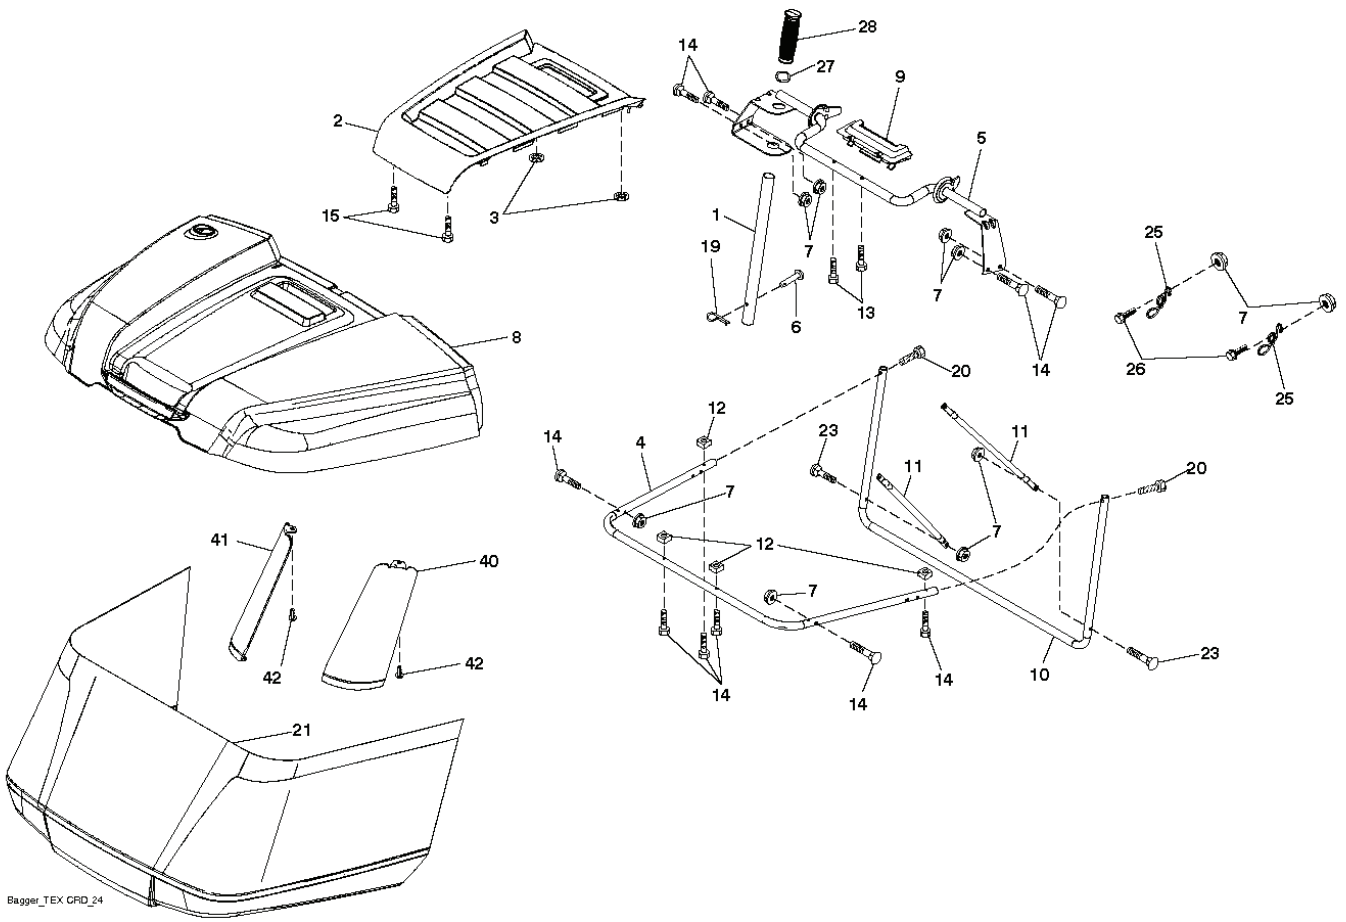

Bagger_TEX CFD_24

REF.	PART NO.	DESCRIPTION	REMARK	QTY.	KIT
1	532428610	TUBE		1	
2	532441358	BAGGER		1	
3	532413808	NUT		1	
4	532439612	TUBE		1	
5	532417632	FRAME		1	
6	532126875	RIVET		1	
7	873900400	NUT		1	
8	532441261	COVER		1	
9	532417629	INSERT		1	
10	532436770	FRAME		1	
11	532436771	BRACE		1	
12	532421793	NUT SQUARE		1	
13	532421780	SCREW		1	
14	532421800	BOLT		1	
15	532421801	SCREW		1	
19	532194208	PIN		1	
20	585368801	BOLT		1	
21	532438162	BAG		1	
23	872040410	BOLT		1	
25	532421614	SPRING		1	
26	817490412	SCREW		1	
27	532421262	GROMMET		1	
28	532165787	HANDLE		1	
40	532439418	SUPPORT		1	
41	532439435	SUPPORT		1	
42	532440428	CLIP		1