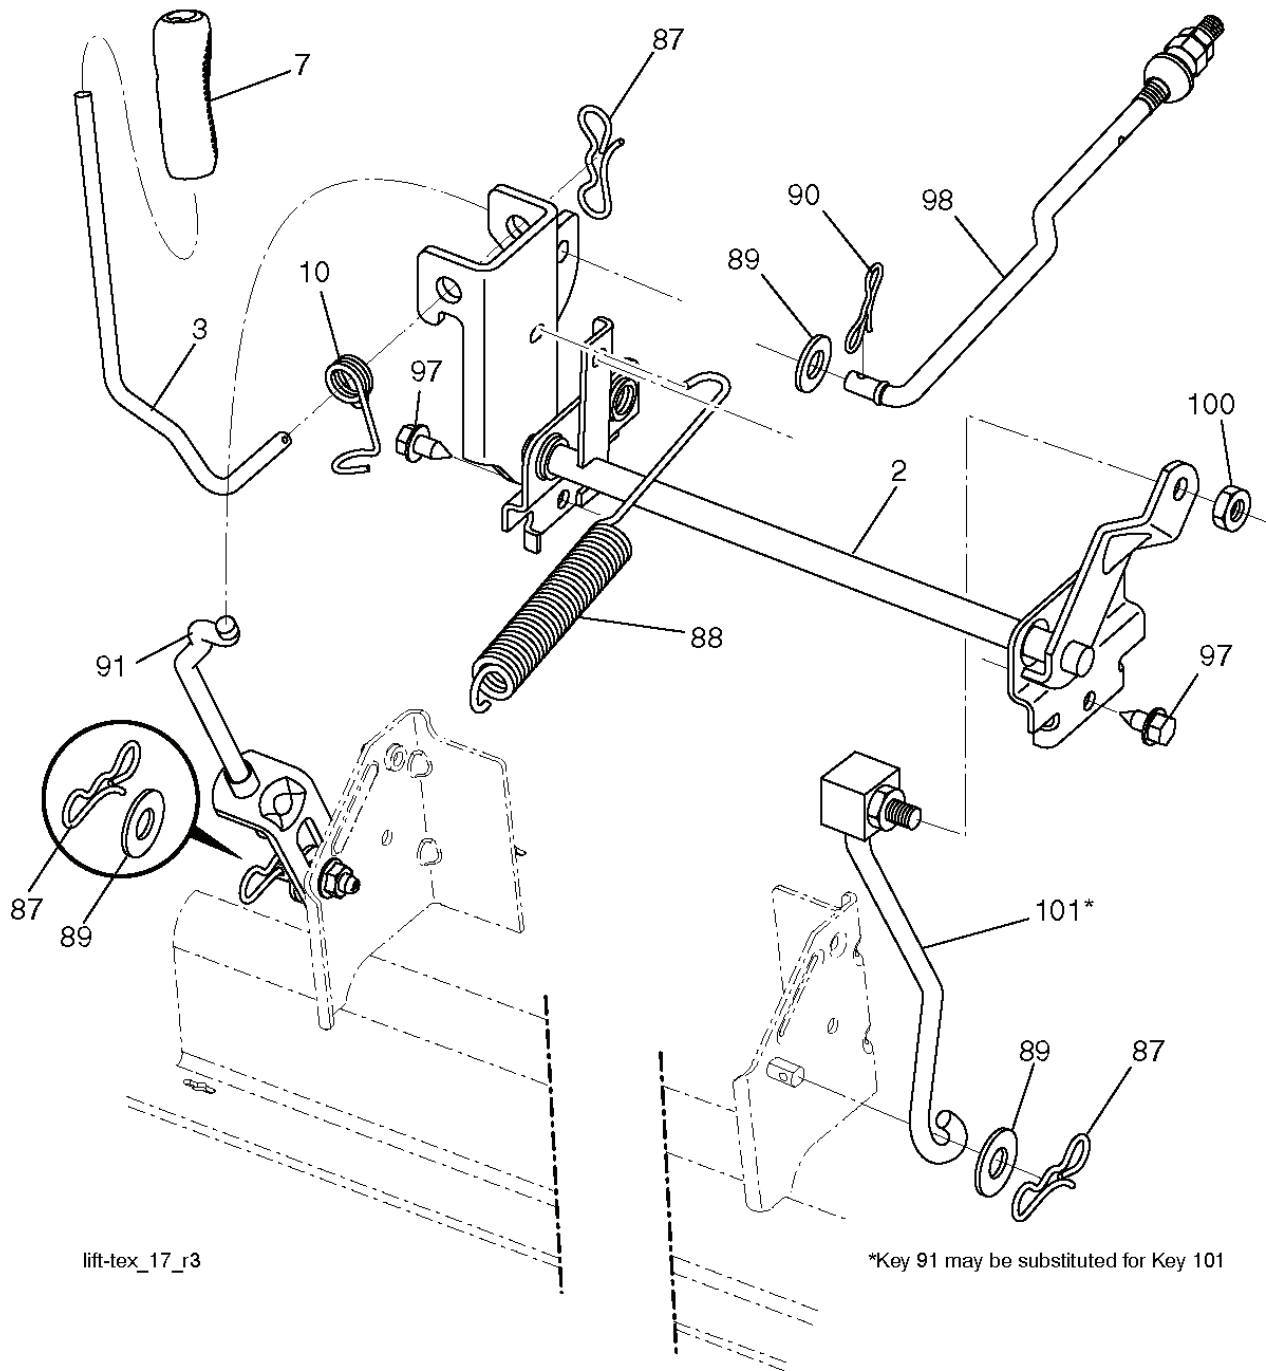

lift-tex_17_r3

*Key 91 may be substituted for Key 101

REF.	PART NO.	DESCRIPTION	REMARK	QTY.	KIT
2	532436996	SHAFT	RH	1	
3	532195231	LEVER	RH	1	
7	532411555	GRIP		1	
10	532196314	SPRING		1	
87	532194209	SPRING		1	
88	532436995	SPRING		1	
89	819191912	WASHER		1	
90	532194208	PIN		1	
91	532195181	LINK		1	
97	817490608	SCREW		1	
98	532195270	LINK		1	
100	873930600	NUT		1	
101	532407003	LINK		1