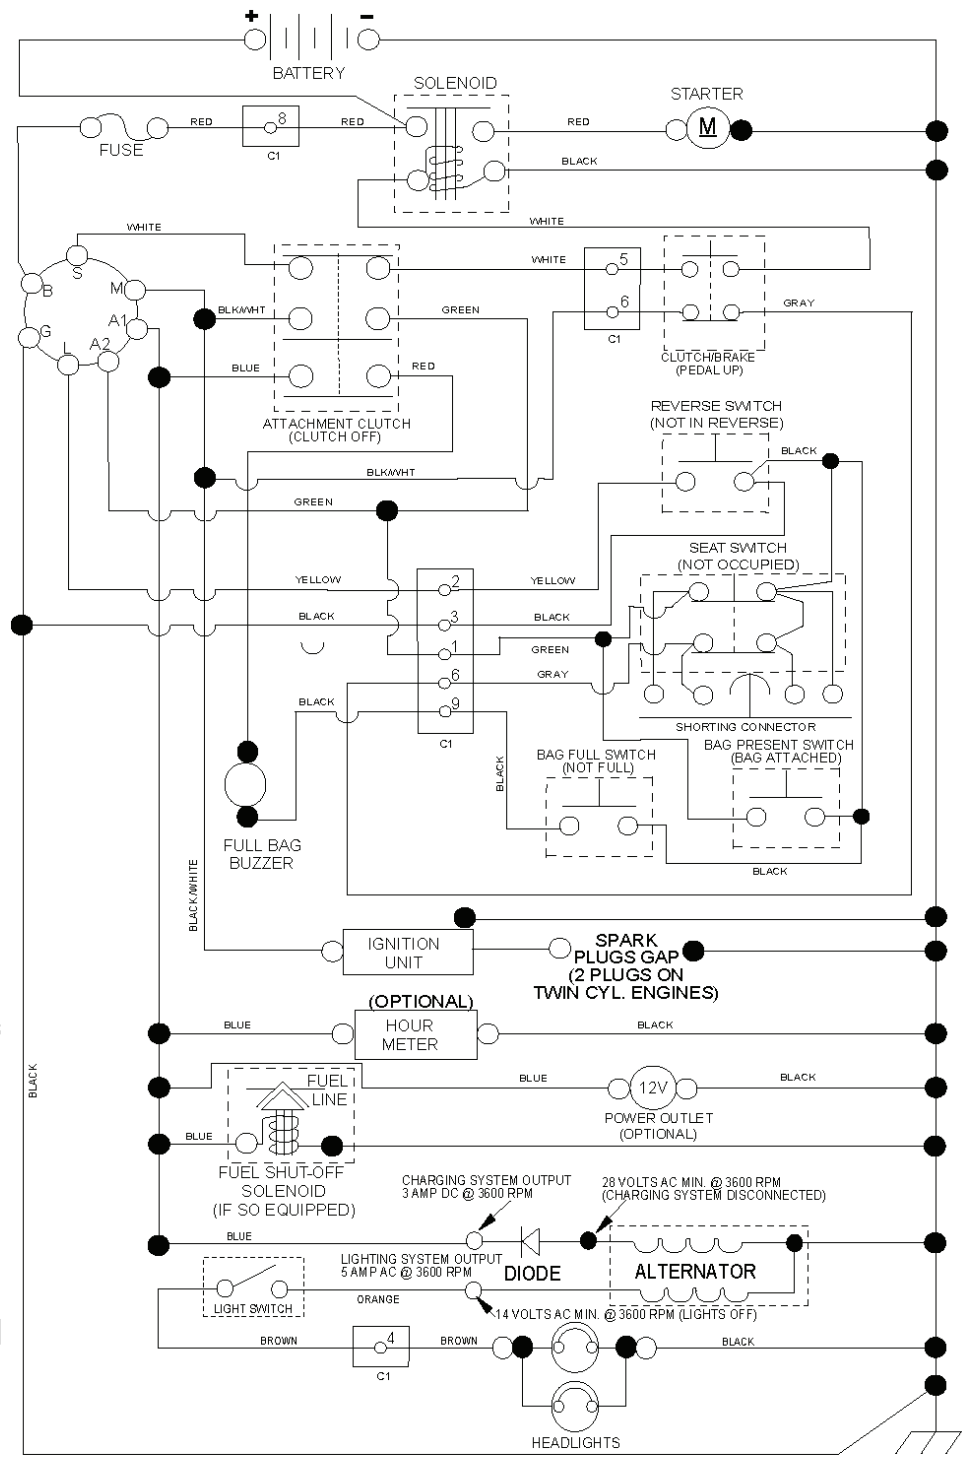

CTH163 T, 96051000300, 2011-03

SPARE PARTS LIST

REF.	PART NO.	DESCRIPTION	REMARK	QTY.	KIT
1	532400389	LABEL		1	
2	532196841	DECAL		1	
3	581627301	DECAL		1	
4	532438895	DECAL		1	
5	532178302	DECAL		1	
6	532180432	DECAL		1	
7	532440247	DECAL		1	
8	532439951	DECAL		1	
9	532442744	DECAL		1	
11	532182166	DECAL		1	
12	532159737	DECAL		1	
14	532159736	DECAL		1	
17	532140837	DECAL		1	
21	532441189	DECAL		1	
--	532440901	DECAL	NOT SHOWN	1	
--	532425258	PAD	"NOT SHOWN, LH"	1	
--	532425259	PAD	"NOT SHOWN, RH"	1	

REF.	PART NO.	DESCRIPTION	REMARK	QTY.	KIT
--	532192870	SPINDLE	NOT SHOWN	1	

wheel_art_1-tex

REF.	PART NO.	DESCRIPTION	REMARK	QTY.	KIT
1	532059192	CAP VALVE		1	
2	532065139	NIPPLE		1	
3	532138336	RIM	Front 6"	1	
4	532059904	HOSE	(Service Item Only)	1	
5	532106222	TIRE	Front 15" x 6.0"-6"	1	
6	532124957	FITTING	(Front Wheel Only)	1	
7	532124959	BEARING	(Front Wheel Only)	1	
8	532175039	HUB CAP		1	
9	532420531	TIRE	Rear 18" x 9.5"-8"	1	
10	532124926	HOSE	(Service Item Only)	1	
11	532138337	RIM SPROCKET	Rear 8"	1	
	532144334	SEALING FOAM		1	

lift-tex_17_r3

*Key 91 may be substituted for Key 101

REF.	PART NO.	DESCRIPTION	REMARK	QTY.	KIT
2	532436996	SHAFT	RH	1	
3	532195231	LEVER	RH	1	
7	532411555	GRIP		1	
10	532196314	SPRING		1	
87	532194209	SPRING		1	
88	532436995	SPRING		1	
89	819191912	WASHER		1	
90	532194208	PIN		1	
91	532195181	LINK		1	
97	817490608	SCREW		1	
98	532195270	LINK		1	
100	873930600	NUT		1	
101	532407003	LINK		1	