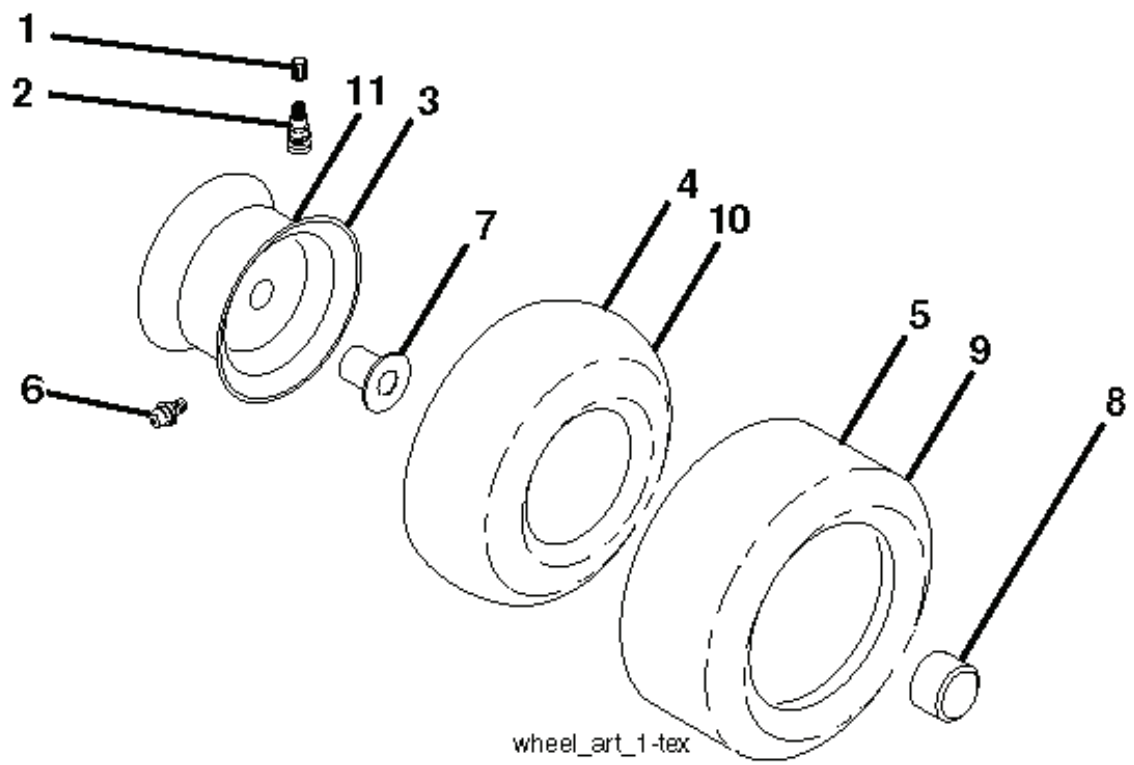

TC03S

With Service Minder Option

REF.	PART NO.	DESCRIPTION	REMARK	QTY.	KIT
1	532437157	BATTERY		1	
2	532440923	SCREW		1	
16	532176138	MICRO SWITCH		1	
21	532400252	HARNESS		1	
22	532004152	BULB		1	
25	532437162	CABLE		1	
26	532175158	FUSE		1	
27	873510400	NUT		1	
28	532437163	CABLE		1	
29	532401545	SWITCH		1	
30	532193350	IGNITION MODULE		1	
33	532411935	KEY		1	
34	532110712	SWITCH		1	
40	532421002	HARNESS		1	
42	532131563	COVER		1	
43	532192507	SOLENOID		1	
46	532401763	DISPLAY		1	
55	817060512	SCREW		1	
71	532194276	CABLE ASSY		1	
79	532175242	HOLDER		1	
83	532436774	NUT		1	
87	532421060	SWITCH		1	
99	817720408	SCREW		1	
102	532404454	CABLE		1	
105	532407568	SWITCH		1	
107	532180379	SWITCH FBI		1	
108	532421062	SWITCH		1	

REF.	PART NO.	DESCRIPTION	REMARK	QTY.	KIT
--	532192870	SPINDLE	NOT SHOWN	1	

wheel_art_1-tex

REF.	PART NO.	DESCRIPTION	REMARK	QTY.	KIT
1	532059192	CAP VALVE		1	
2	532065139	NIPPLE		1	
3	532138336	RIM	Front 6"	1	
4	532059904	HOSE	(Service Item Only)	1	
5	532106222	TIRE	Front 15" x 6.0"-6"	1	
6	532124957	FITTING	(Front Wheel Only)	1	
7	532124959	BEARING	(Front Wheel Only)	1	
8	532175039	HUB CAP		1	
9	532420531	TIRE	Rear 18" x 9.5"-8"	1	
10	532124926	HOSE	(Service Item Only)	1	
11	532138337	RIM SPROCKET	Rear 8"	1	
	532144334	SEALING FOAM		1	