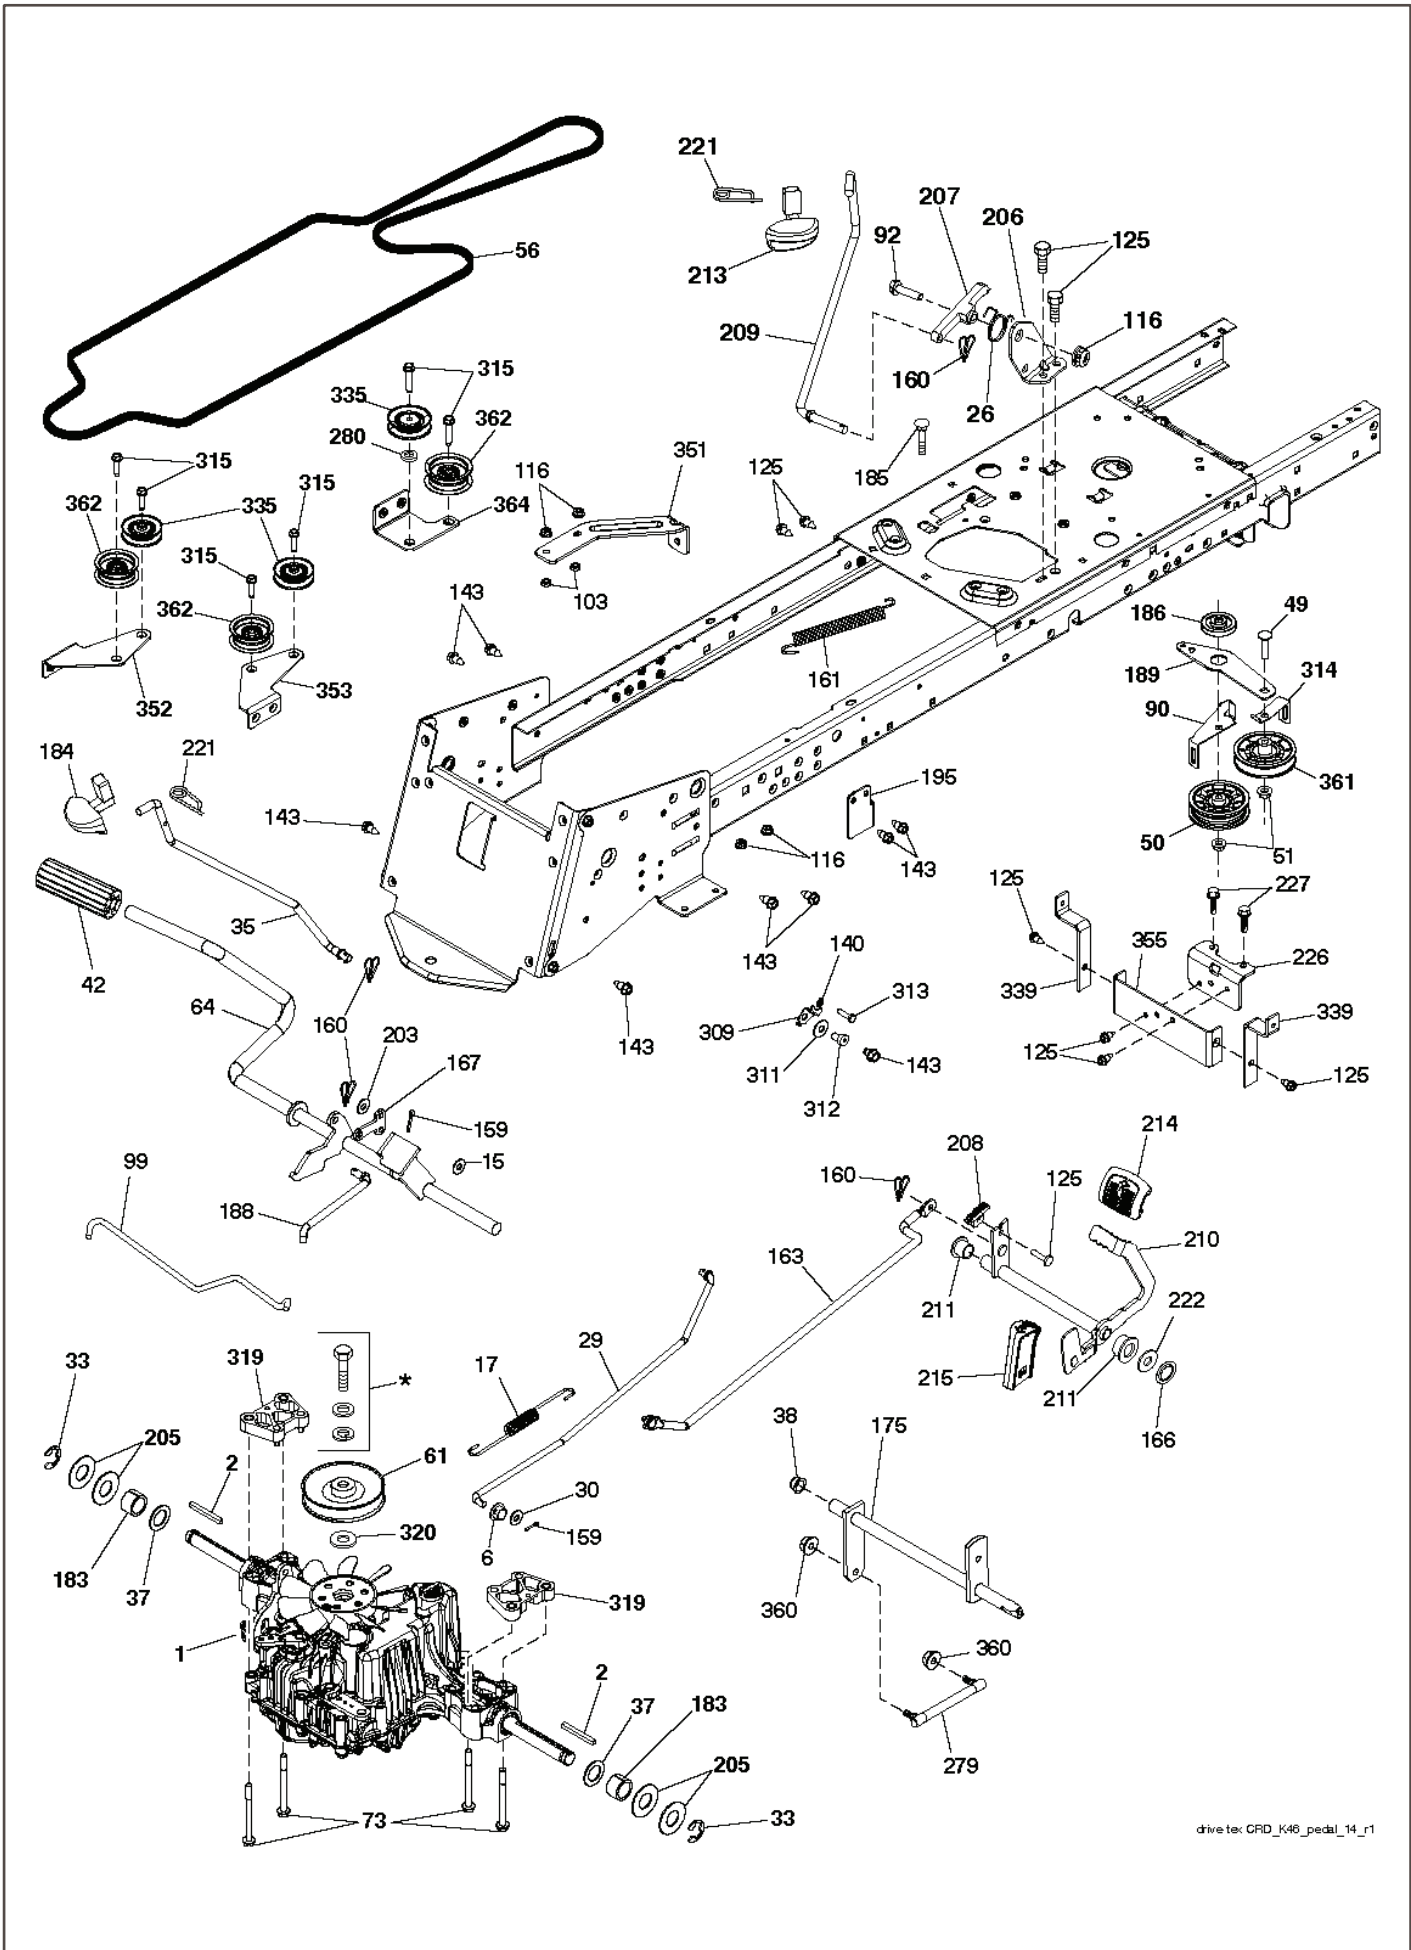

CTH163 T, 96051000300, 2011-03

SPARE PARTS LIST

REF.	PART NO.	DESCRIPTION	REMARK	QTY.	KIT
1	532400389	LABEL		1	
2	532196841	DECAL		1	
3	581627301	DECAL		1	
4	532438895	DECAL		1	
5	532178302	DECAL		1	
6	532180432	DECAL		1	
7	532440247	DECAL		1	
8	532439951	DECAL		1	
9	532442744	DECAL		1	
11	532182166	DECAL		1	
12	532159737	DECAL		1	
14	532159736	DECAL		1	
17	532140837	DECAL		1	
21	532441189	DECAL		1	
--	532440901	DECAL	NOT SHOWN	1	
--	532425258	PAD	"NOT SHOWN, LH"	1	
--	532425259	PAD	"NOT SHOWN, RH"	1	