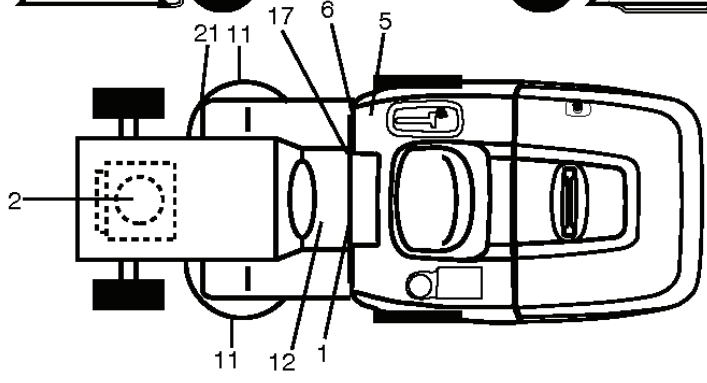

CTH163 T, 96051000300, 2011-03

SPARE PARTS LIST

REF.	PART NO.	DESCRIPTION	REMARK	QTY.	KIT
1	532400389	LABEL		1	
2	532196841	DECAL		1	
3	581627301	DECAL		1	
4	532438895	DECAL		1	
5	532178302	DECAL		1	
6	532180432	DECAL		1	
7	532440247	DECAL		1	
8	532439951	DECAL		1	
9	532442744	DECAL		1	
11	532182166	DECAL		1	
12	532159737	DECAL		1	
14	532159736	DECAL		1	
17	532140837	DECAL		1	
21	532441189	DECAL		1	
--	532440901	DECAL	NOT SHOWN	1	
--	532425258	PAD	"NOT SHOWN, LH"	1	
--	532425259	PAD	"NOT SHOWN, RH"	1	

REF.	PART NO.	DESCRIPTION	REMARK	QTY.	KIT
--	532192870	SPINDLE	NOT SHOWN	1	

wheel_art_1-tex

REF.	PART NO.	DESCRIPTION	REMARK	QTY.	KIT
1	532059192	CAP VALVE		1	
2	532065139	NIPPLE		1	
3	532138336	RIM	Front 6"	1	
4	532059904	HOSE	(Service Item Only)	1	
5	532106222	TIRE	Front 15" x 6.0"-6"	1	
6	532124957	FITTING	(Front Wheel Only)	1	
7	532124959	BEARING	(Front Wheel Only)	1	
8	532175039	HUB CAP		1	
9	532420531	TIRE	Rear 18" x 9.5"-8"	1	
10	532124926	HOSE	(Service Item Only)	1	
11	532138337	RIM SPROCKET	Rear 8"	1	
	532144334	SEALING FOAM		1	