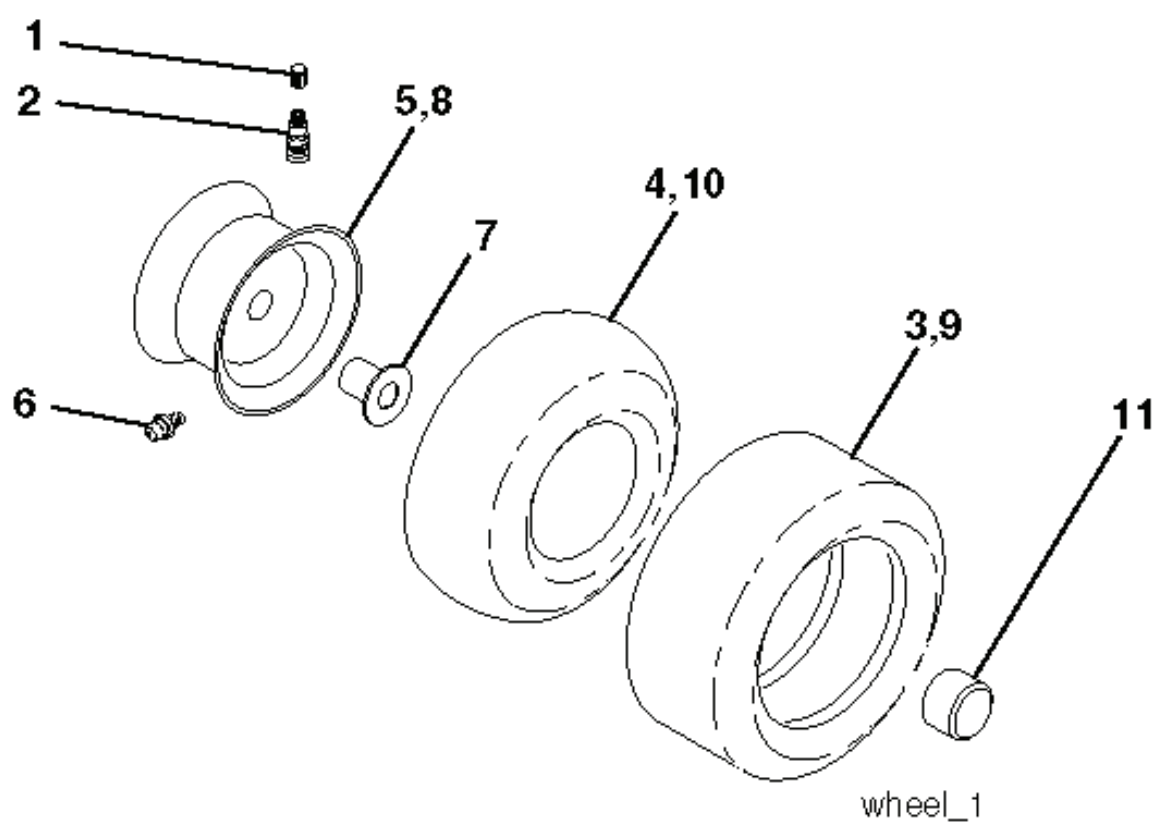

REF.	PART NO.	DESCRIPTION	REMARK	QTY.	KIT
1	532059192	CAP VALVE		1	
2	532065139	NIPPLE		1	
3	532106222	TIRE	Front 15 x 6.0 - 6	1	
4	532059904	HOSE	(Service Item Only)	1	
5	532138336	RIM	Front 6"	1	
6	532124957	FITTING	(Front Wheel Only)	1	
7	532124959	BEARING	(Front Wheel Only)	1	
8	532138337	RIM SPROCKET	Rear 8"	1	
9	532122082	TIRE	Rear 20 x 10-8	1	
10	532124926	HOSE	(Service Item Only)	1	
11	532175039	HUB CAP		1	
--	532144334	SEALING FOAM		1	
	PART NO.		REMARK		KIT