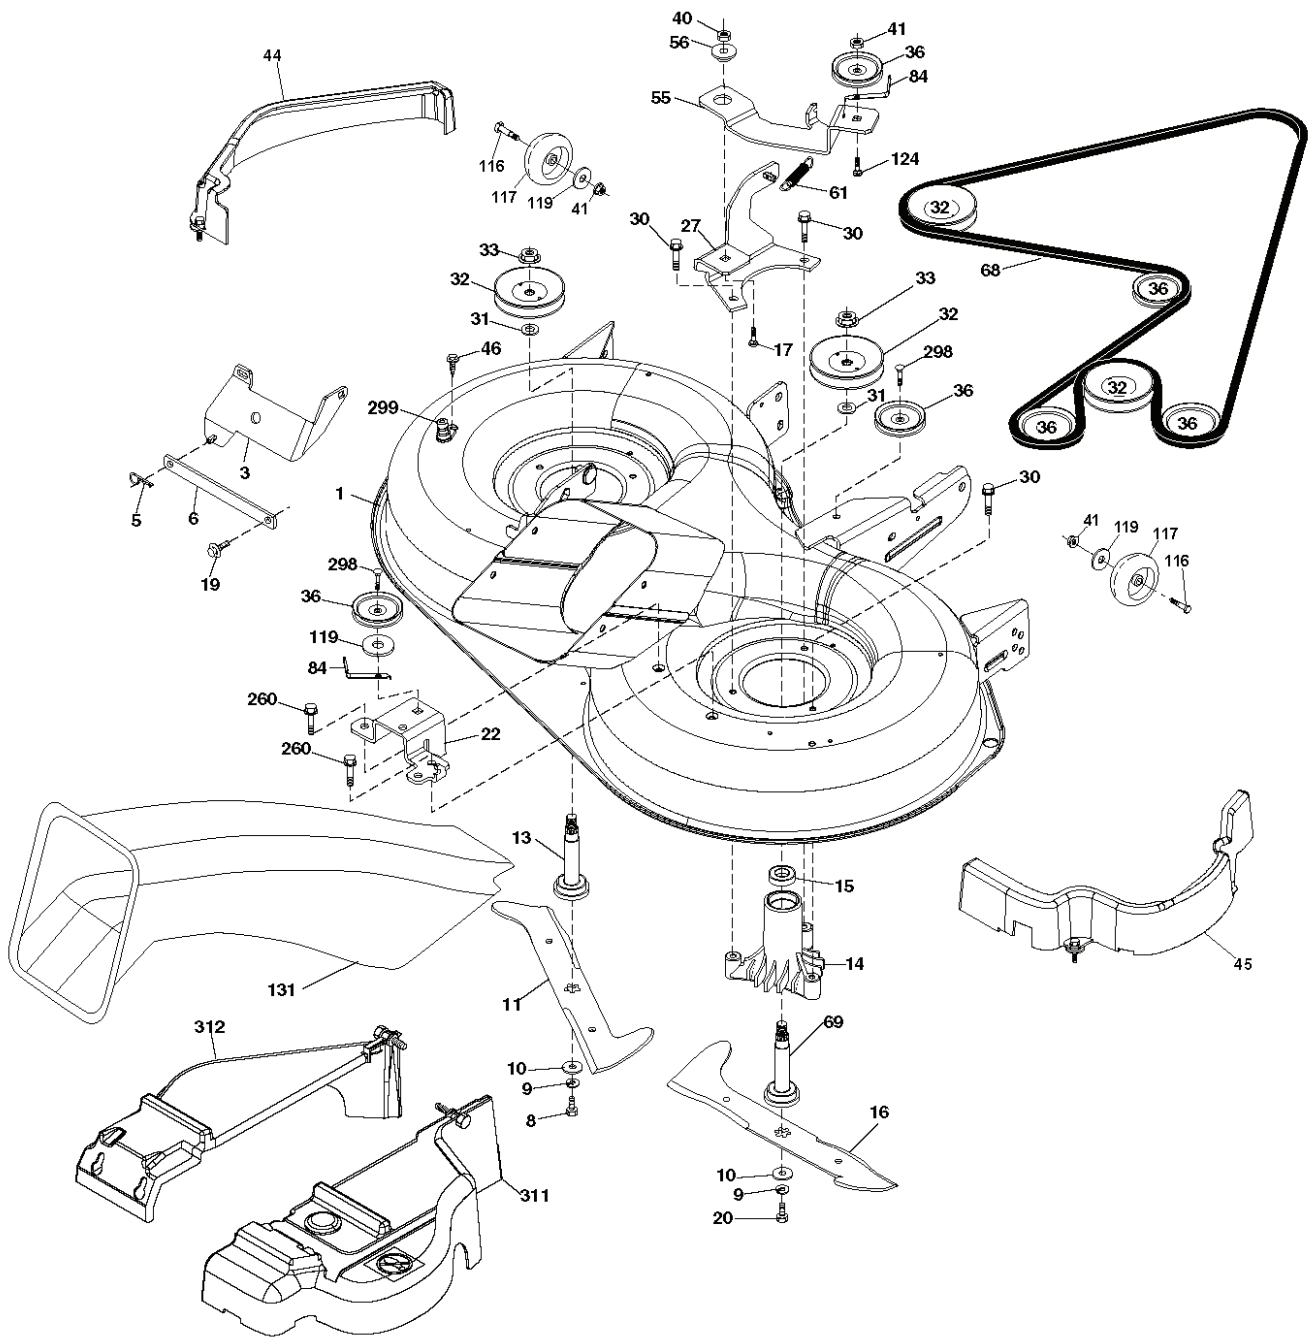

REF.	PART NO.	DESCRIPTION	REMARK	QTY.	KIT
1	532412165	CABLE		1	
2	532416358	SCREW		1	
3	000000000	W/O DESCRIPTION	Engine Kawasaki FH430V-DS11	1	
4	532149723	MUFFLER		1	
5	532181444	TUBE		1	
6	532181442	TUBE		1	
8	532171877	BOLT		1	
10	532146629	HEAT SHIELD		1	
13	000000000	W/O DESCRIPTION	Engine Kawasaki FH430V-DS11	1	
14	532148456	TUBE		1	
23	532169837	HEAT SHIELD		1	
25	532191596	COMMA*RPLPAR 532187767428		1	
29	532137180	SPARK ARRESTER KIT		1	
31	532407545	FUEL TANK		1	
32	532430220	FUEL CAP		1	
33	532123487	HOSE CLAMP		1	
37	532137040	HOSE		1	
44	817670412	SCREW		1	
45	817000612	SCREW		1	
46	819091416	WASHER		1	
81	873510400	NUT		1	
91	532187495	BUSHING		1	
105	817120616	SCREW		1	
116	532184362	NUT		1	
119	532199768	* LENKRAD		1	
120	532199767	GUARD		1	
121	532196688	NUT		1	
123	817670508	SCREW		1	
136	532137729	SCREW		1	

Deck-CRD_97cm_Elect_1_r5