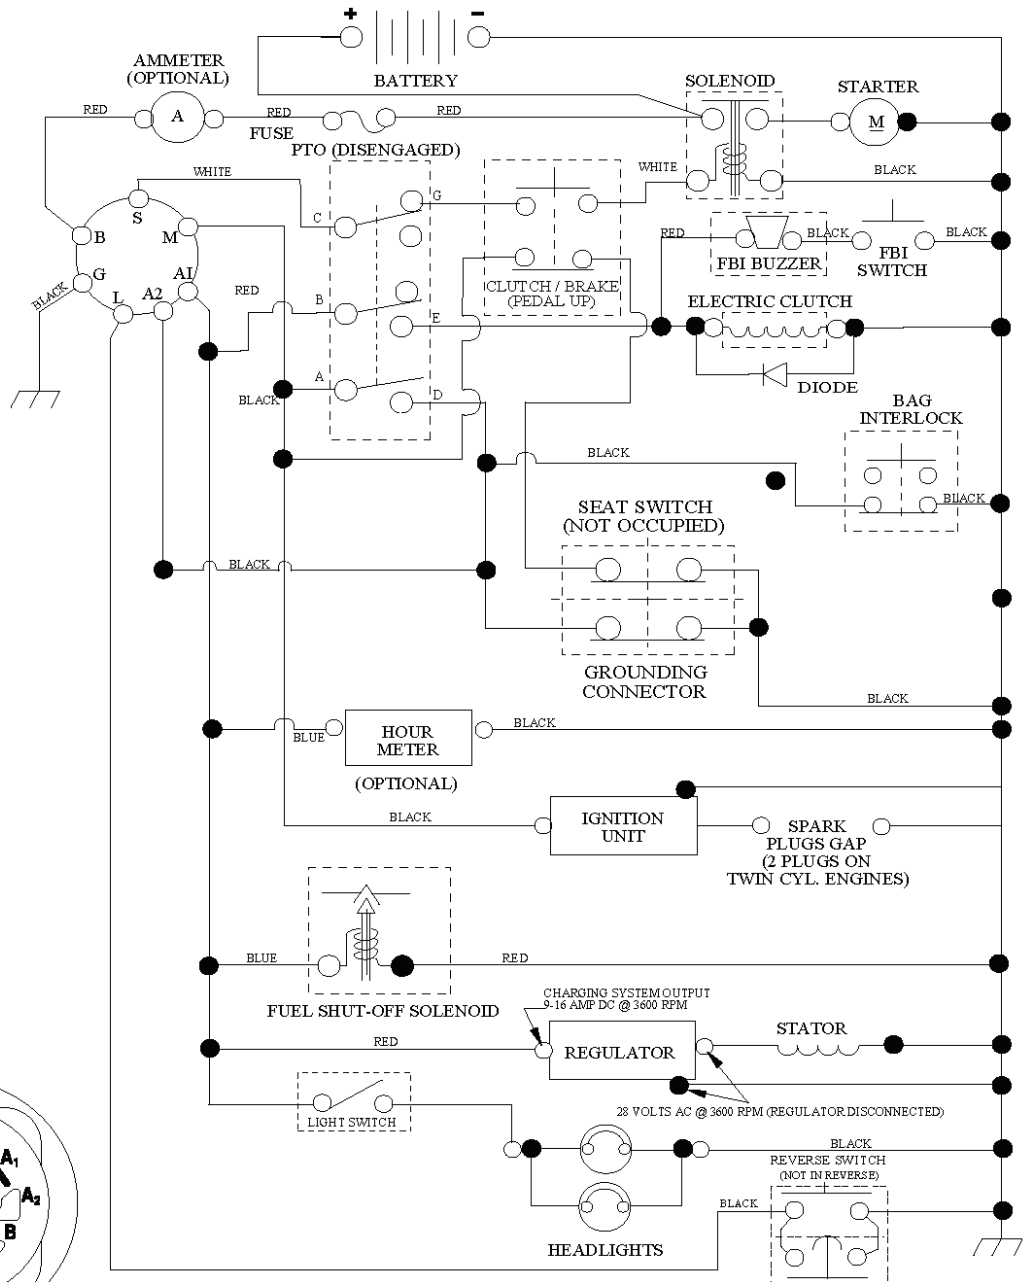

Deck-CRD\_97cm\_Elect\_1\_r5

REF.	PART NO.	DESCRIPTION	REMARK	QTY.	KIT
1	532429121	CUTTING DECK		1	
3	532431864	BRACKET		1	
5	532124670	RETAINER RING		1	
6	532165557	ROD		1	
8	532181712	BOLT		1	
9	810030600	WASHER		1	
10	532140296	WASHER		1	
11	532427984	RIDE ON BLADE		1	
13	532137645	SHAFT		1	
14	532128774	BEARING HOUSING		1	
15	532110485	BEARING		1	
16	532427985	BLADE		1	
17	872140610	BOLT		1	
19	532132827	SPEC. BOLT		1	
20	532181713	BOLT		1	
22	532431169	BRACKET		1	
27	532427981	BRACKET		1	
30	532173984	SCREW		1	
31	532187690	WASHER		1	
32	532153532	PULLEY		1	
33	532400234	NUT		1	
36	532146763	PULLEY		1	
40	873680600	NUT		1	
41	873900600	NUT		1	
44	532430210	COVER		1	
45	532430209	COVER		1	
46	532137729	SCREW		1	
55	532199498	ARM		1	
56	532165723	SPACER		1	
61	532199486	SPRING		1	
68	532429532	BELT		1	
69	532165482	SHAFT		1	
84	532156085	BELT GUIDE		1	
116	532193406	BOLT		1	
117	532174873	WHEEL		1	
119	819132012	WASHER		1	
124	872110612	BOLT		1	
131	532165661	PIPE		1	
260	817670608	SCREW		1	
298	817490628	SCREW		1	
299	532415598	HOSE COUPLING		1	
311	532430774	COVER		1	
312	532430775	COVER		1	
--	532181857	BEARING HOUSING	Mandrel Assembly (Includes housing, shaft assembly, and bearing only - pulley/nut/washer and blade bolt/washers not included)	1	
--	532181858	BEARING HOUSING		1	
--	532431007	CUTTING DECK	Replacement Mower. Complete (Std. Deck - Order separately guage wheel components key nos. 116, 117 & 119)	1	

SCH05

IGNITION SWITCH

POSITION	CIRCUIT	"MAKE"
OFF	M+G+A1	
RUN/OVERRIDE	B+A1	
RUN	B+A1	L+A2
START	B + S + A1	

WIRING INSULATED CLIPS  
 NOTE: IF WIRING INSULATED CLIPS WERE REMOVED FOR SERVICING OF UNIT, THEY SHOULD BE RE-INSTALLED TO PROPERLY SECURE YOUR WIRING.