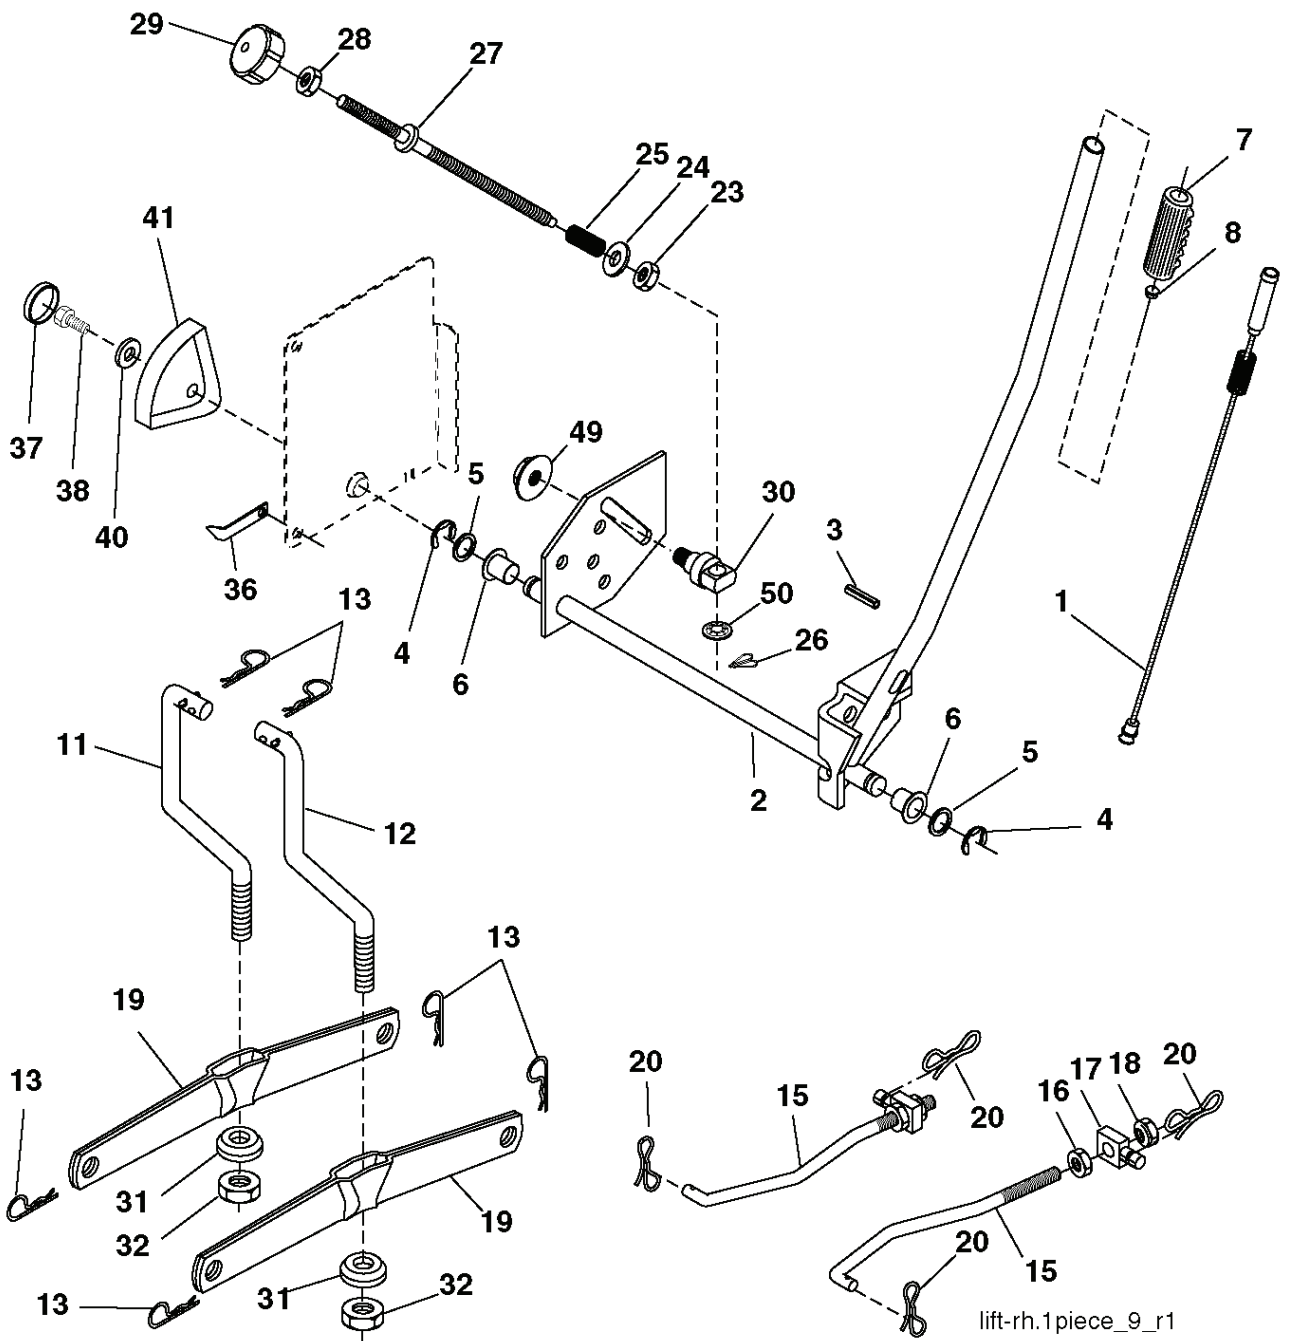

REF.	PART NO.	DESCRIPTION	REMARK	QTY.	KIT
1	532429121	CUTTING DECK		1	
3	532431864	BRACKET		1	
5	532124670	RETAINER RING		1	
6	532165557	ROD		1	
8	532181712	BOLT		1	
9	810030600	WASHER		1	
10	532140296	WASHER		1	
11	532427984	RIDE ON BLADE		1	
13	532137645	SHAFT		1	
14	532128774	BEARING HOUSING		1	
15	532110485	BEARING		1	
16	532427985	BLADE		1	
17	872140610	BOLT		1	
19	532132827	SPEC. BOLT		1	
20	532181713	BOLT		1	
22	532431169	BRACKET		1	
27	532427981	BRACKET		1	
30	532173984	SCREW		1	
31	532187690	WASHER		1	
32	532153532	PULLEY		1	
33	532400234	NUT		1	
36	532146763	PULLEY		1	
40	873680600	NUT		1	
41	873900600	NUT		1	
44	532430210	COVER		1	
45	532430209	COVER		1	
46	532137729	SCREW		1	
55	532199498	ARM		1	
56	532165723	SPACER		1	
61	532199486	SPRING		1	
68	532429532	BELT		1	
69	532165482	SHAFT		1	
84	532156085	BELT GUIDE		1	
116	532193406	BOLT		1	
117	532174873	WHEEL		1	
119	819132012	WASHER		1	
124	872110612	BOLT		1	
131	532165661	PIPE		1	
260	817670608	SCREW		1	
298	817490628	SCREW		1	
299	532415598	HOSE COUPLING		1	
311	532430774	COVER		1	
312	532430775	COVER		1	
--	532181857	BEARING HOUSING	Mandrel Assembly (Includes housing, shaft assembly, and bearing only - pulley/nut/washer and blade bolt/washers not included)	1	
--	532181858	BEARING HOUSING		1	
--	532431007	CUTTING DECK	Replacement Mower. Complete (Std. Deck - Order separately guage wheel components key nos. 116, 117 & 119)	1	

lift-rh.1piece_9_r1