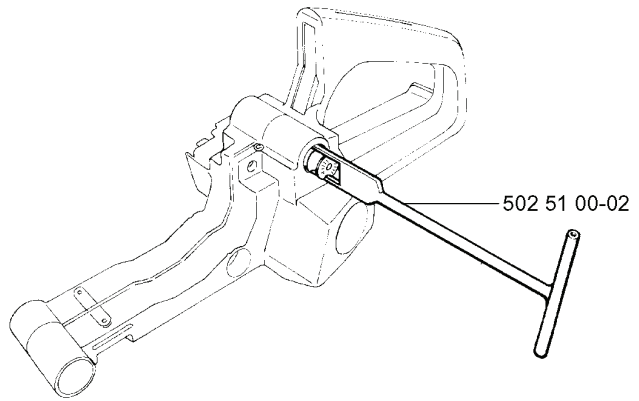

Service tools
Servicewerkzeuge
Outillage de service
Herramientas de servicio
Service verktug