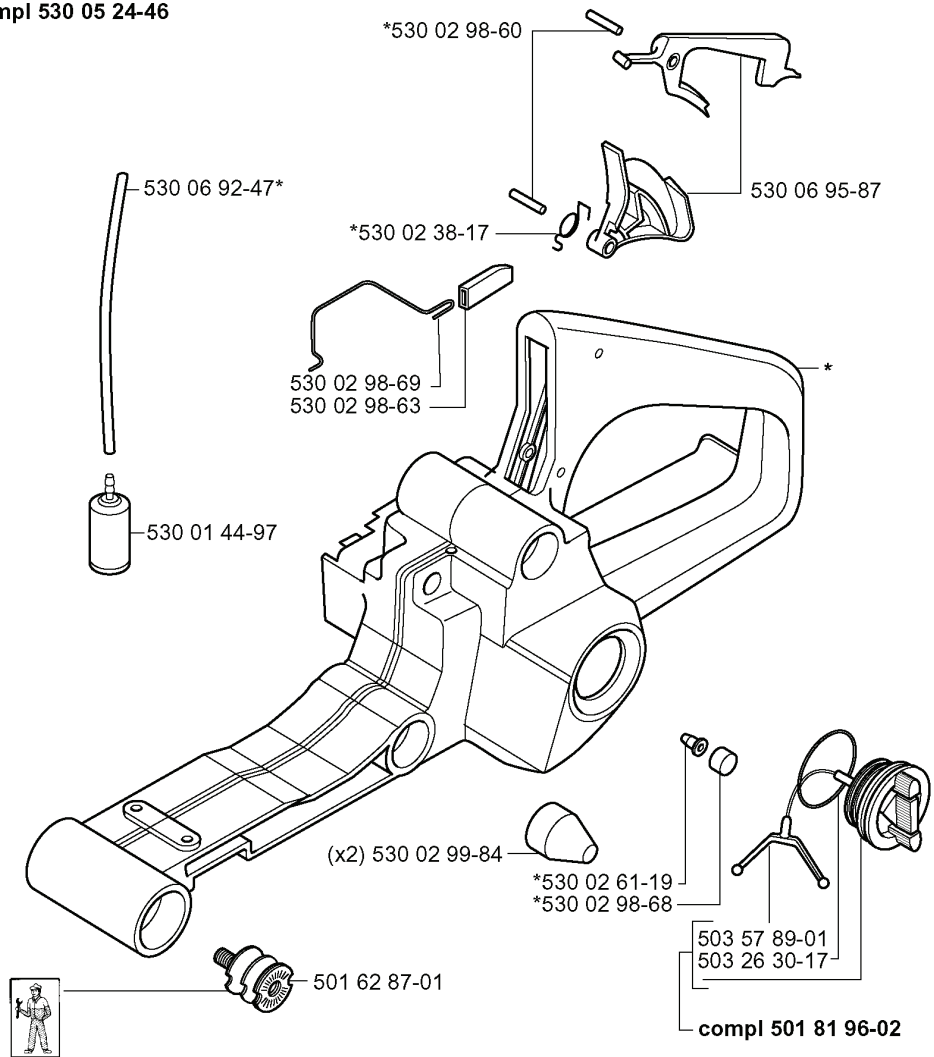

A *compl 530 05 48-02

REF.	PART NO.	DESCRIPTION	REMARK	QTY.	KIT
530 05 48-02	530054802	CHAIN BRAKE ASSY		1	
530 07 13-48	530071348	LEVER		1	
530 01 59-14	530015914	SCREW		1	
501 76 80-01	501768001	SHAFT		1	
501 76 81-01	501768101	SHAFT		1	
530 01 59-10	530015910	SPRING		1	
530 02 98-78	530029878	SPRING		1	
530 01 59-17	530015917	NUT		1	
530 01 58-26	530015826	PEN		1	
530 03 85-93	530038593	RETAINER		1	
530 01 61-10	530016110	SCREW		1	
530 05 30-35	530053035	COVER		1	
530 04 94-83	530049483	CLUTCH COVER		1	
530 05-32-11	530053211	DECAL		1	
530 05 22-32	530052232	BRAKE BAND		1	
530 01 59-13	530015913	PEN		1	
530 02 98-79	530029879	SCREW		1	
530 01 59-15	530015915	SCREW		1	
530 05 47-41	530054741	KNEE LINK		1	
503 21 28-10	503212810	SCREW CCRPANT		1	
501 87 54-01	501875401	BRAKE SPRING		1	

B *compl 530 04 76-09

*530 01 61-54

REF.	PART NO.	DESCRIPTION	REMARK	QTY.	KIT
530 04 76-09	530047609	COVER		1	
530 01 61-54	530016154	SCREW		1	

M 530 03 54-82 Walbro WT 542
 530 06 96-29 Walbro WT 289 (EPA)

E *compl 530 05 24-46

REF.	PART NO.	DESCRIPTION	REMARK	QTY.	KIT
530 05 24-46	530052446	TANK		1	
530 06 92-47	530069247	HOSE		1	
530 01 44-97	530014497	FILTER		1	
530 02 99-84	530029984	LIMITER		2	
501 62 87-01	501628701	ANTIVIBRATION ELEMENT		1	
530 01 59-40	530015940	SCREW		1	
530 05 24-39	530052439	MOVEMENT LIMITER		1	
530 01 59-06	530015906	SCREW		1	
530 04 98-76	530049876	HANDLE		1	
501 81 96-02	501819602	TANK CAP ASSY		1	
503 26 30-17	503263017	O-RING		1	
503 57 89-01	503578901	HOLDER		1	
530 02 98-68	530029868	PLUG		1	
530 02 61-19	530026119	CHECK VALVE		1	
530 02 98-63	530029863	HUB CAP		1	
530 02 98-69	530029869	THROTTLE ROD		1	
530 02 38-17	530023817	SPRING		1	
530 02 98-60	530029860	SCREW		1	
530 06 95-87	530069587	THROTTLE TRIGGER		1	