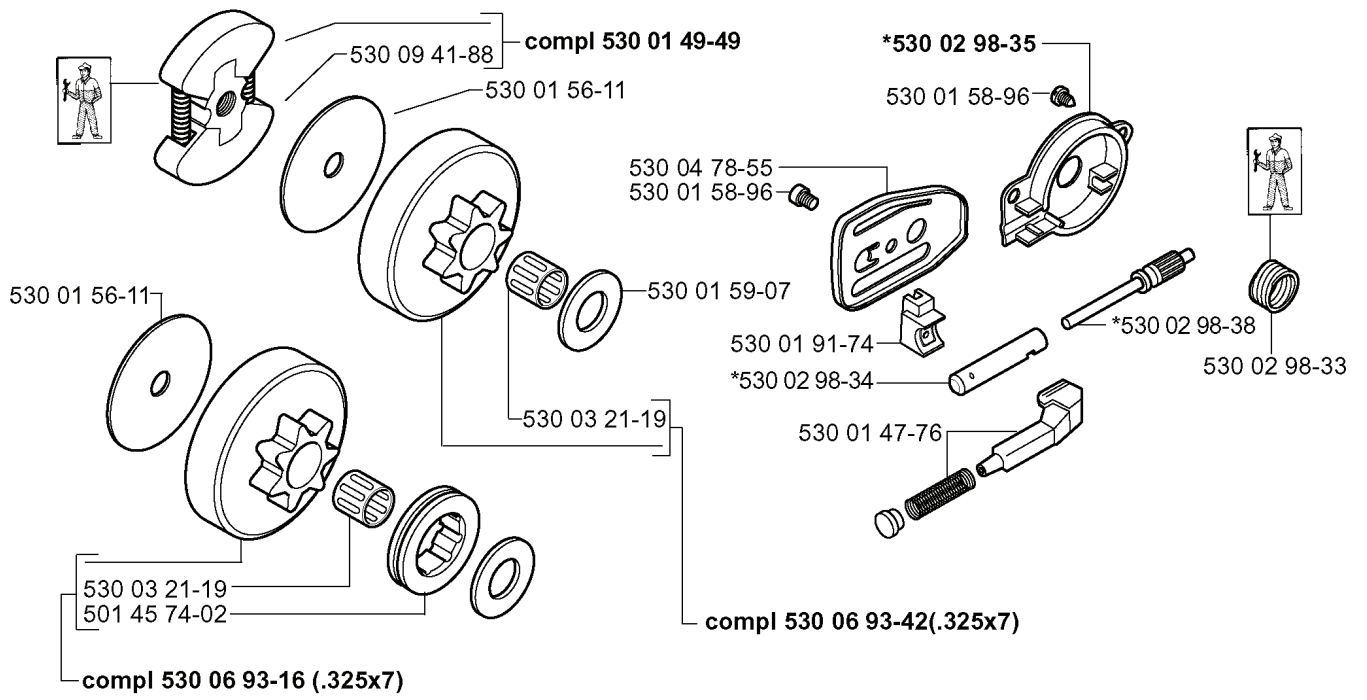

E *compl 530 05 24-46

REF.	PART NO.	DESCRIPTION	REMARK	QTY.	KIT
530 05 24-46	530052446	TANK		1	
530 06 92-47	530069247	HOSE		1	
530 01 44-97	530014497	FILTER		1	
530 02 99-84	530029984	LIMITER		2	
501 62 87-01	501628701	ANTIVIBRATION ELEMENT		1	
530 01 59-40	530015940	SCREW		1	
530 05 24-39	530052439	MOVEMENT LIMITER		1	
530 01 59-06	530015906	SCREW		1	
530 04 98-76	530049876	HANDLE		1	
501 81 96-02	501819602	TANK CAP ASSY		1	
503 26 30-17	503263017	O-RING		1	
503 57 89-01	503578901	HOLDER		1	
530 02 98-68	530029868	PLUG		1	
530 02 61-19	530026119	CHECK VALVE		1	
530 02 98-63	530029863	HUB CAP		1	
530 02 98-69	530029869	THROTTLE ROD		1	
530 02 38-17	530023817	SPRING		1	
530 02 98-60	530029860	SCREW		1	
530 06 95-87	530069587	THROTTLE TRIGGER		1	

H

REF.	PART NO.	DESCRIPTION	REMARK	QTY.	KIT
530 01 56-11	530015611	WASHER		1	
530 03 21-19	530032119	BUSHING		1	
501 45 74-02	501457402	RIM		1	
530 06 93-16	530069316	CLUTCH DRUM	.325X7	1	
530 06 93-42	530069342	CLUTCH DRUM	.325X7	1	
530 09 41-88	530094188	SPRING		1	
530 01 49-49	530014949	CLUTCH		1	
530 04 78-55	530047855	PLATE		1	
530 01 58-96	530015896	SCREW		1	
530 01 59-07	530015907	WASHER		1	
530 01 91-74	530019174	SEALING		1	
530 02 98-34	530029834	BARREL		1	
530 01 47-76	530014776	OIL PICK-UP		1	
530 02 98-33	530029833	PUMP		1	
530 02 98-38	530029838	PISTON		1	
530 02 98-35	530029835	HOUSING		1	