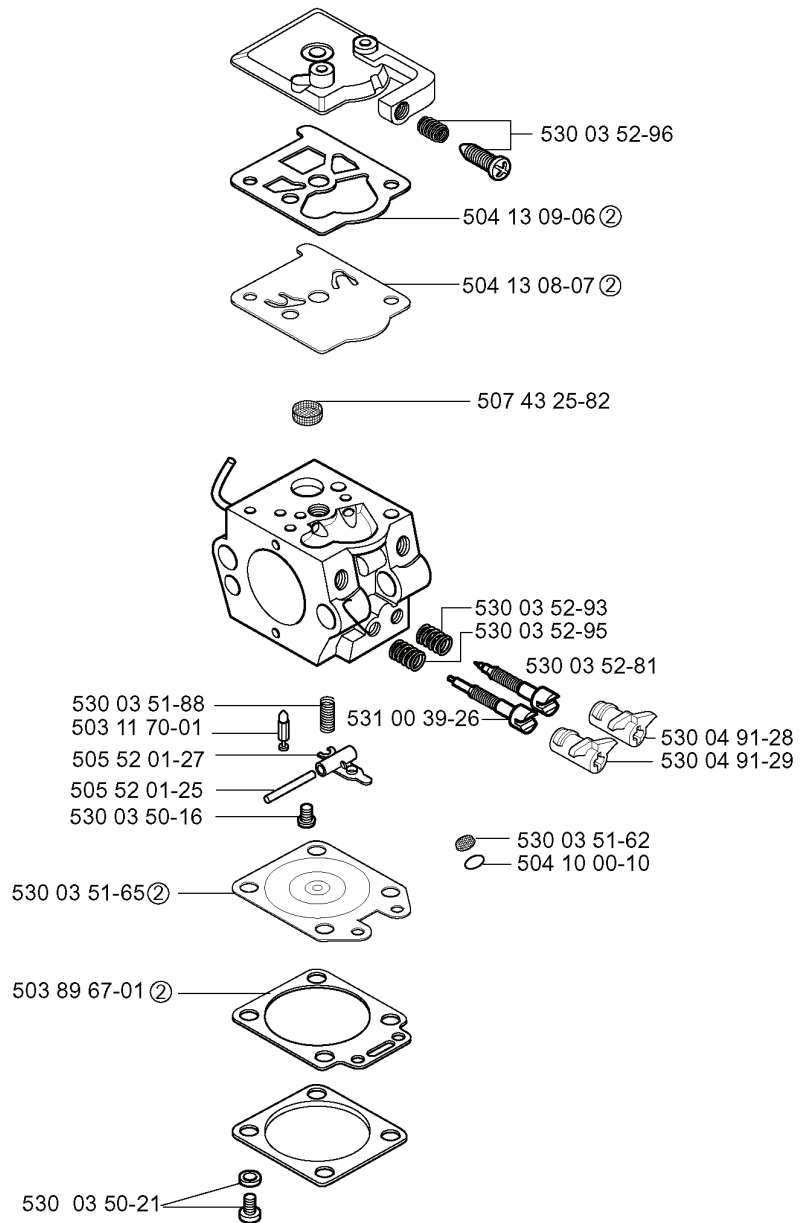

A *compl 530 05 48-02

REF.	PART NO.	DESCRIPTION	REMARK	QTY.	KIT
530 05 48-02	530054802	CHAIN BRAKE ASSY		1	
530 07 13-48	530071348	LEVER		1	
530 01 59-14	530015914	SCREW		1	
501 76 80-01	501768001	SHAFT		1	
501 76 81-01	501768101	SHAFT		1	
530 01 59-10	530015910	SPRING		1	
530 02 98-78	530029878	SPRING		1	
530 01 59-17	530015917	NUT		1	
530 01 58-26	530015826	PEN		1	
530 03 85-93	530038593	RETAINER		1	
530 01 61-10	530016110	SCREW		1	
530 05 30-35	530053035	COVER		1	
530 04 94-83	530049483	CLUTCH COVER		1	
530 05-32-11	530053211	DECAL		1	
530 05 22-32	530052232	BRAKE BAND		1	
530 01 59-13	530015913	PEN		1	
530 02 98-79	530029879	SCREW		1	
530 01 59-15	530015915	SCREW		1	
530 05 47-41	530054741	KNEE LINK		1	
503 21 28-10	503212810	SCREW CCRPANT		1	
501 87 54-01	501875401	BRAKE SPRING		1	

B *compl 530 04 76-09

*530 01 61-54

REF.	PART NO.	DESCRIPTION	REMARK	QTY.	KIT
530 04 76-09	530047609	COVER		1	
530 01 61-54	530016154	SCREW		1	

M 530 03 54-82 Walbro WT 542
 530 06 96-29 Walbro WT 289 (EPA)

E *compl 530 05 24-46

REF.	PART NO.	DESCRIPTION	REMARK	QTY.	KIT
530 05 24-46	530052446	TANK		1	
530 06 92-47	530069247	HOSE		1	
530 01 44-97	530014497	FILTER		1	
530 02 99-84	530029984	LIMITER		2	
501 62 87-01	501628701	ANTIVIBRATION ELEMENT		1	
530 01 59-40	530015940	SCREW		1	
530 05 24-39	530052439	MOVEMENT LIMITER		1	
530 01 59-06	530015906	SCREW		1	
530 04 98-76	530049876	HANDLE		1	
501 81 96-02	501819602	TANK CAP ASSY		1	
503 26 30-17	503263017	O-RING		1	
503 57 89-01	503578901	HOLDER		1	
530 02 98-68	530029868	PLUG		1	
530 02 61-19	530026119	CHECK VALVE		1	
530 02 98-63	530029863	HUB CAP		1	
530 02 98-69	530029869	THROTTLE ROD		1	
530 02 38-17	530023817	SPRING		1	
530 02 98-60	530029860	SCREW		1	
530 06 95-87	530069587	THROTTLE TRIGGER		1	