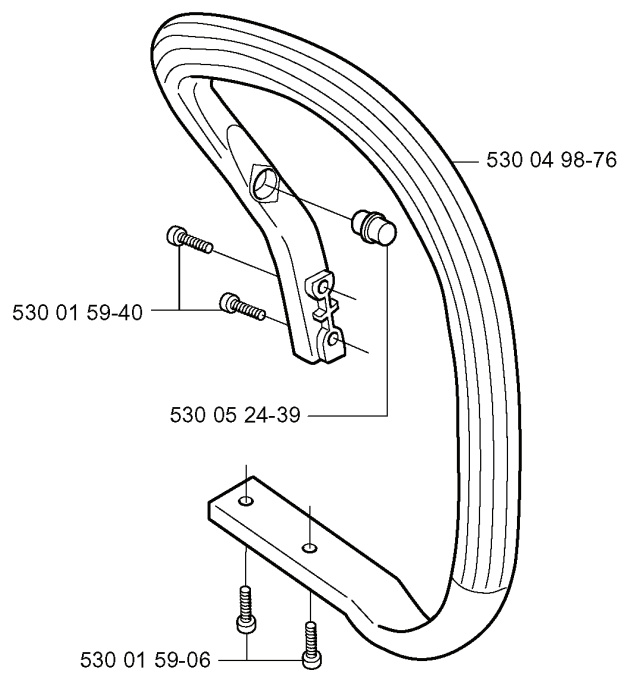

E *compl 530 05 24-46