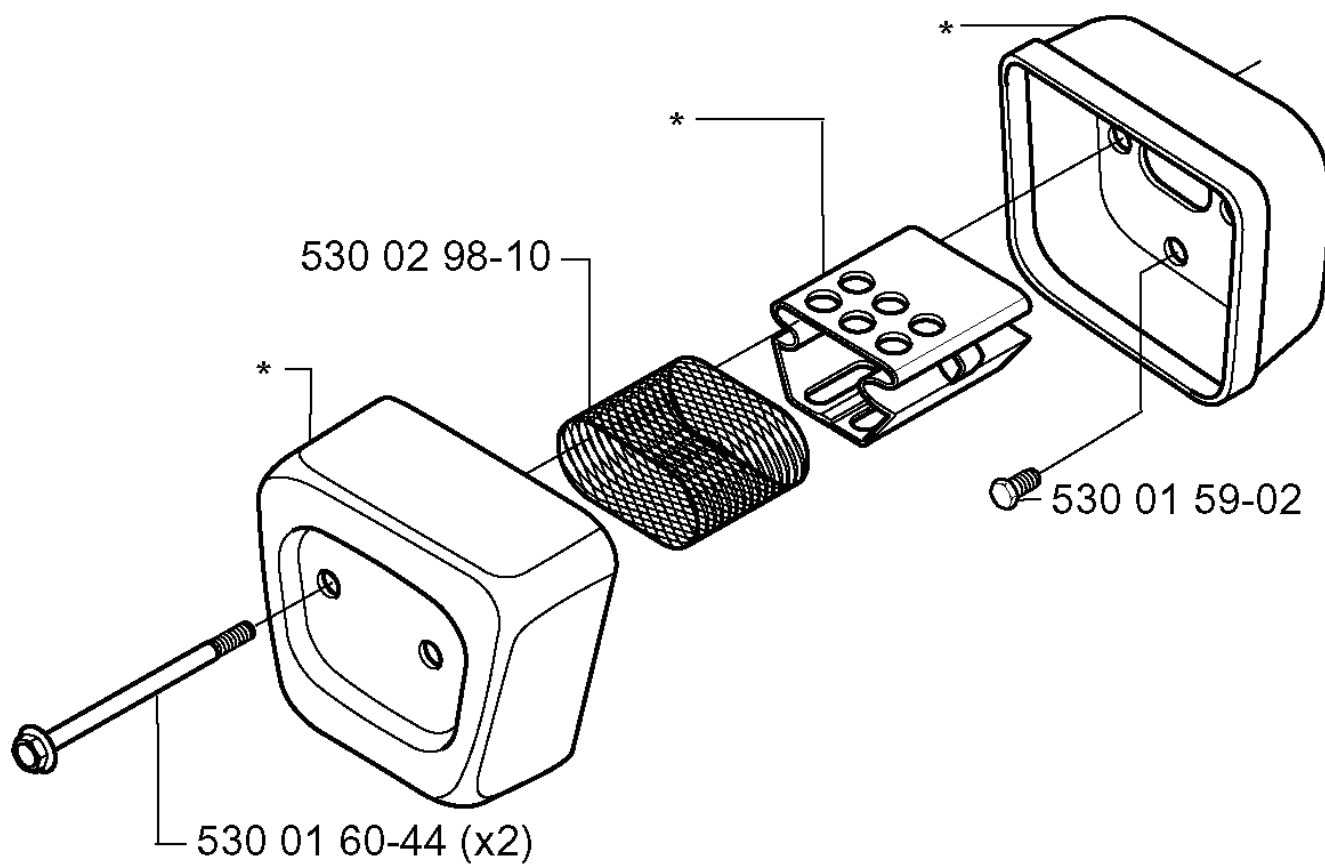

F *compl 530 06 94-15