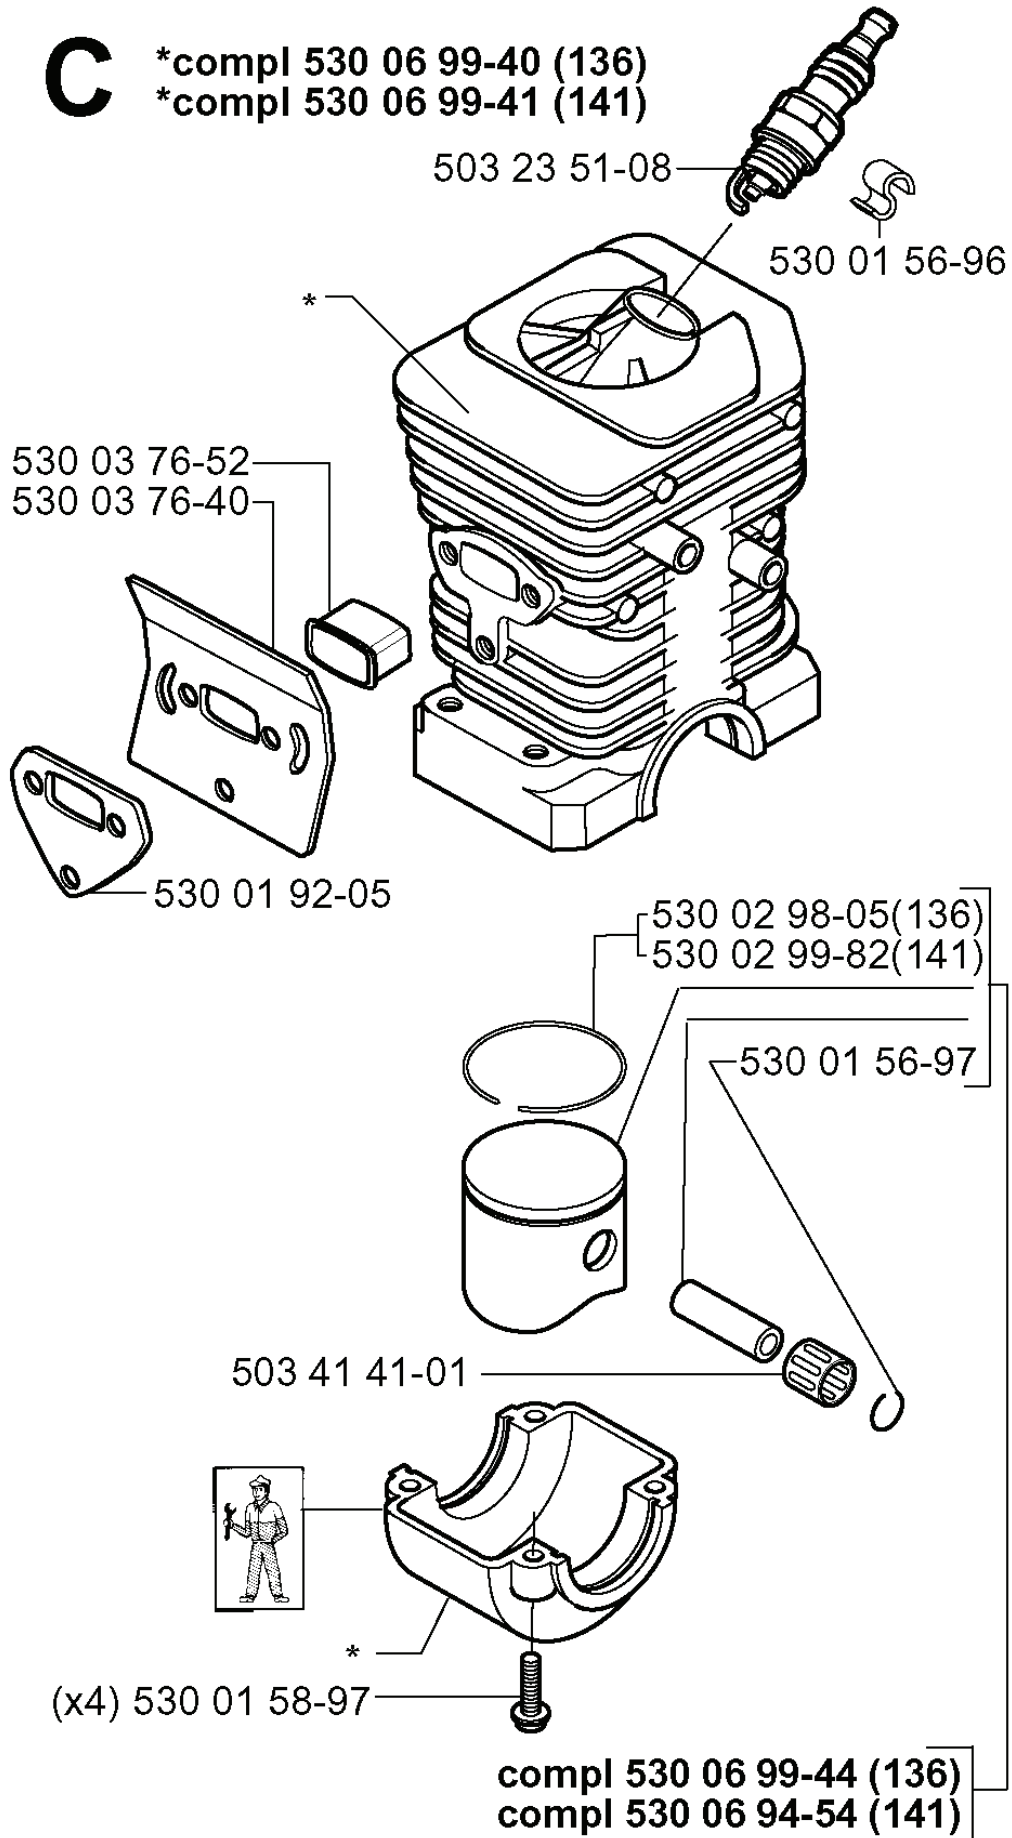

E *compl 530 05 24-46

REF.	PART NO.	DESCRIPTION	REMARK	QTY.	KIT
530 05 24-46	530052446	TANK		1	
530 06 92-47	530069247	HOSE		1	
530 01 44-97	530014497	FILTER		1	
530 02 99-84	530029984	LIMITER		2	
501 62 87-01	501628701	ANTIVIBRATION ELEMENT		1	
530 01 59-40	530015940	SCREW		1	
530 05 24-39	530052439	MOVEMENT LIMITER		1	
530 01 59-06	530015906	SCREW		1	
530 04 98-76	530049876	HANDLE		1	
501 81 96-02	501819602	TANK CAP ASSY		1	
503 26 30-17	503263017	O-RING		1	
503 57 89-01	503578901	HOLDER		1	
530 02 98-68	530029868	PLUG		1	
530 02 61-19	530026119	CHECK VALVE		1	
530 02 98-63	530029863	HUB CAP		1	
530 02 98-69	530029869	THROTTLE ROD		1	
530 02 38-17	530023817	SPRING		1	
530 02 98-60	530029860	SCREW		1	
530 06 95-87	530069587	THROTTLE TRIGGER		1	

H

REF.	PART NO.	DESCRIPTION	REMARK	QTY.	KIT
530 01 56-11	530015611	WASHER		1	
530 03 21-19	530032119	BUSHING		1	
501 45 74-02	501457402	RIM		1	
530 06 93-16	530069316	CLUTCH DRUM	.325X7	1	
530 06 93-42	530069342	CLUTCH DRUM	.325X7	1	
530 09 41-88	530094188	SPRING		1	
530 01 49-49	530014949	CLUTCH		1	
530 04 78-55	530047855	PLATE		1	
530 01 58-96	530015896	SCREW		1	
530 01 59-07	530015907	WASHER		1	
530 01 91-74	530019174	SEALING		1	
530 02 98-34	530029834	BARREL		1	
530 01 47-76	530014776	OIL PICK-UP		1	
530 02 98-33	530029833	PUMP		1	
530 02 98-38	530029838	PISTON		1	
530 02 98-35	530029835	HOUSING		1	

C *compl 530 06 99-40 (136)
*compl 530 06 99-41 (141)

REF.	PART NO.	DESCRIPTION	REMARK	QTY.	KIT
530 06 99-40	530069940	CYLINDER	136	1	
503 23 51-08	503235108	SPARK PLUG		1	
530 03 76-52	530037652	DEFLECTOR		1	
530 03 76-40	530037640	PLATE		1	
530 01 92-05	530019205	GASKET		1	
503 41 41-01	503414101	NEEDLE BEARING		1	
530 01 58-97	530015897	SCREW		4	
530 06 99-44	530069944	PISTON	136	1	
530 01 56-97	530015697	LOCKING RING		1	
530 02 98-05	530029805	PISTON RING	136	1	
530 01 56-96	530015696	CABLE CLAMP		1	