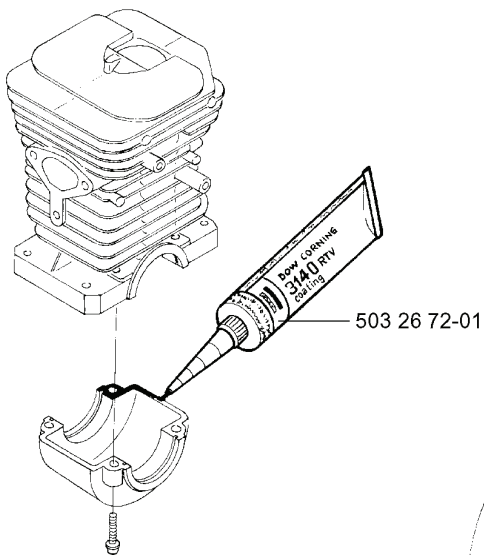

136, 20013500001-20030100000

SPARE PARTS LIST

Service tools
Servicewerkzeuge
Outillage de service
Herramientas de servicio
Service verktug

REF.	PART NO.	DESCRIPTION	REMARK	QTY.	KIT
5016917-01	501691701	COMBINATION WRENCH		1	
5032672-01	503267201	GLUE		1	
5025194-01	502519401	MANDREL		1	
5025415-01	502541501	PISTON STOP		1	
5300311-36	530031136	PULLER		1	
5300311-12	530031112	PULLER		1	
5025100-02	502510002	SPANNER		1	

A *compl 530 05 48-02

REF.	PART NO.	DESCRIPTION	REMARK	QTY.	KIT
530 05 48-02	530054802	CHAIN BRAKE ASSY		1	
530 07 13-48	530071348	LEVER		1	
530 01 59-14	530015914	SCREW		1	
501 76 80-01	501768001	SHAFT		1	
501 76 81-01	501768101	SHAFT		1	
530 01 59-10	530015910	SPRING		1	
530 02 98-78	530029878	SPRING		1	
530 01 59-17	530015917	NUT		1	
530 01 58-26	530015826	PEN		1	
530 03 85-93	530038593	RETAINER		1	
530 01 61-10	530016110	SCREW		1	
530 05 30-35	530053035	COVER		1	
530 04 94-83	530049483	CLUTCH COVER		1	
530 05-32-11	530053211	DECAL		1	
530 05 22-32	530052232	BRAKE BAND		1	
530 01 59-13	530015913	PEN		1	
530 02 98-79	530029879	SCREW		1	
530 01 59-15	530015915	SCREW		1	
530 05 47-41	530054741	KNEE LINK		1	
503 21 28-10	503212810	SCREW CCRPANT		1	
501 87 54-01	501875401	BRAKE SPRING		1	

H

REF.	PART NO.	DESCRIPTION	REMARK	QTY.	KIT
530 01 56-11	530015611	WASHER		1	
530 03 21-19	530032119	BUSHING		1	
501 45 74-02	501457402	RIM		1	
530 06 93-16	530069316	CLUTCH DRUM	.325X7	1	
530 06 93-42	530069342	CLUTCH DRUM	.325X7	1	
530 09 41-88	530094188	SPRING		1	
530 01 49-49	530014949	CLUTCH		1	
530 04 78-55	530047855	PLATE		1	
530 01 58-96	530015896	SCREW		1	
530 01 59-07	530015907	WASHER		1	
530 01 91-74	530019174	SEALING		1	
530 02 98-34	530029834	BARREL		1	
530 01 47-76	530014776	OIL PICK-UP		1	
530 02 98-33	530029833	PUMP		1	
530 02 98-38	530029838	PISTON		1	
530 02 98-35	530029835	HOUSING		1	