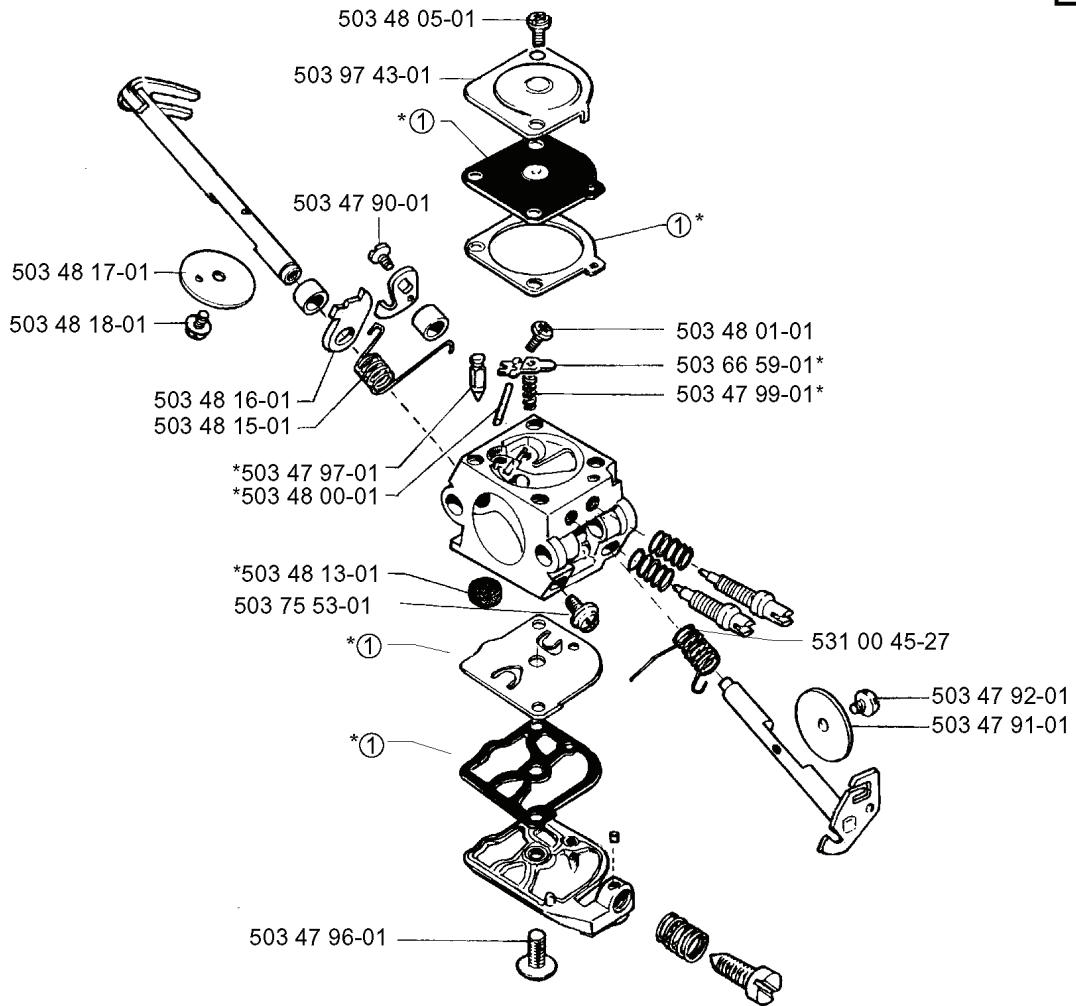

N Zama C10-W-5-6

① 530 06 99-23
Set of gaskets
Dichtungssatz
Jeu de joints
Juego de Juntas
Packningssats

* Repair Kit 530 06 99-22