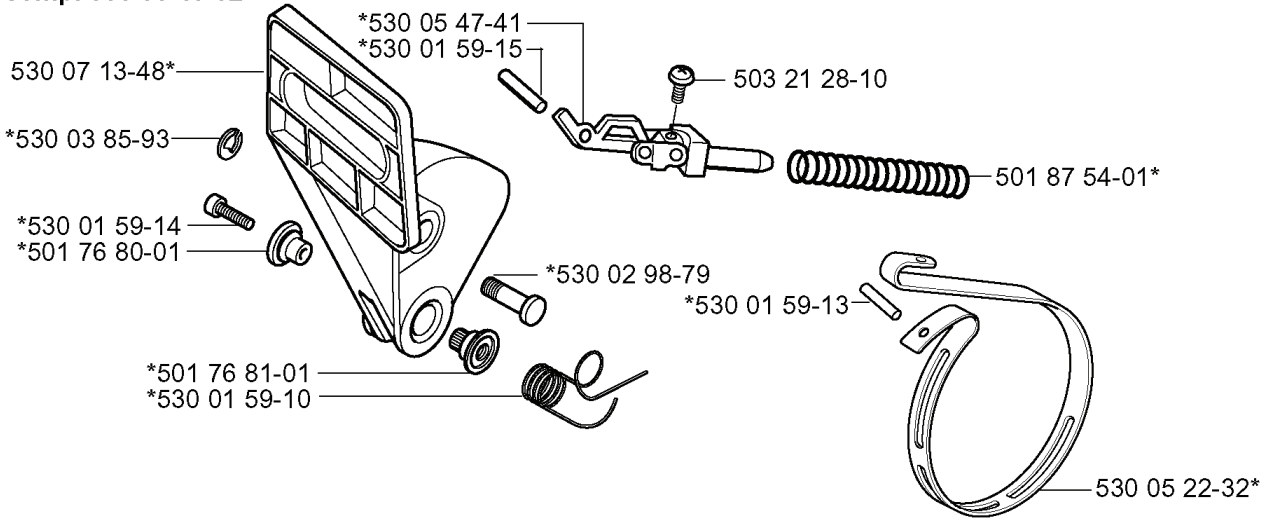

A *compl 530 05 48-02

REF.	PART NO.	DESCRIPTION	REMARK	QTY.	KIT
530 05 48-02	530054802	CHAIN BRAKE ASSY		1	
530 07 13-48	530071348	LEVER		1	
530 01 59-14	530015914	SCREW		1	
501 76 80-01	501768001	SHAFT		1	
501 76 81-01	501768101	SHAFT		1	
530 01 59-10	530015910	SPRING		1	
530 02 98-78	530029878	SPRING		1	
530 01 59-17	530015917	NUT		1	
530 01 58-26	530015826	PEN		1	
530 03 85-93	530038593	RETAINER		1	
530 01 61-10	530016110	SCREW		1	
530 05 30-35	530053035	COVER		1	
530 04 94-83	530049483	CLUTCH COVER		1	
530 05-32-11	530053211	DECAL		1	
530 05 22-32	530052232	BRAKE BAND		1	
530 01 59-13	530015913	PEN		1	
530 02 98-79	530029879	SCREW		1	
530 01 59-15	530015915	SCREW		1	
530 05 47-41	530054741	KNEE LINK		1	
503 21 28-10	503212810	SCREW CCRPANT		1	
501 87 54-01	501875401	BRAKE SPRING		1	

B *compl 530 04 76-09

*530 01 61-54

REF.	PART NO.	DESCRIPTION	REMARK	QTY.	KIT
530 04 76-09	530047609	COVER		1	
530 01 61-54	530016154	SCREW		1	

M 530 03 54-82 Walbro WT 542
 530 06 96-29 Walbro WT 289 (EPA)

H

REF.	PART NO.	DESCRIPTION	REMARK	QTY.	KIT
530 01 56-11	530015611	WASHER		1	
530 03 21-19	530032119	BUSHING		1	
501 45 74-02	501457402	RIM		1	
530 06 93-16	530069316	CLUTCH DRUM	.325X7	1	
530 06 93-42	530069342	CLUTCH DRUM	.325X7	1	
530 09 41-88	530094188	SPRING		1	
530 01 49-49	530014949	CLUTCH		1	
530 04 78-55	530047855	PLATE		1	
530 01 58-96	530015896	SCREW		1	
530 01 59-07	530015907	WASHER		1	
530 01 91-74	530019174	SEALING		1	
530 02 98-34	530029834	BARREL		1	
530 01 47-76	530014776	OIL PICK-UP		1	
530 02 98-33	530029833	PUMP		1	
530 02 98-38	530029838	PISTON		1	
530 02 98-35	530029835	HOUSING		1	