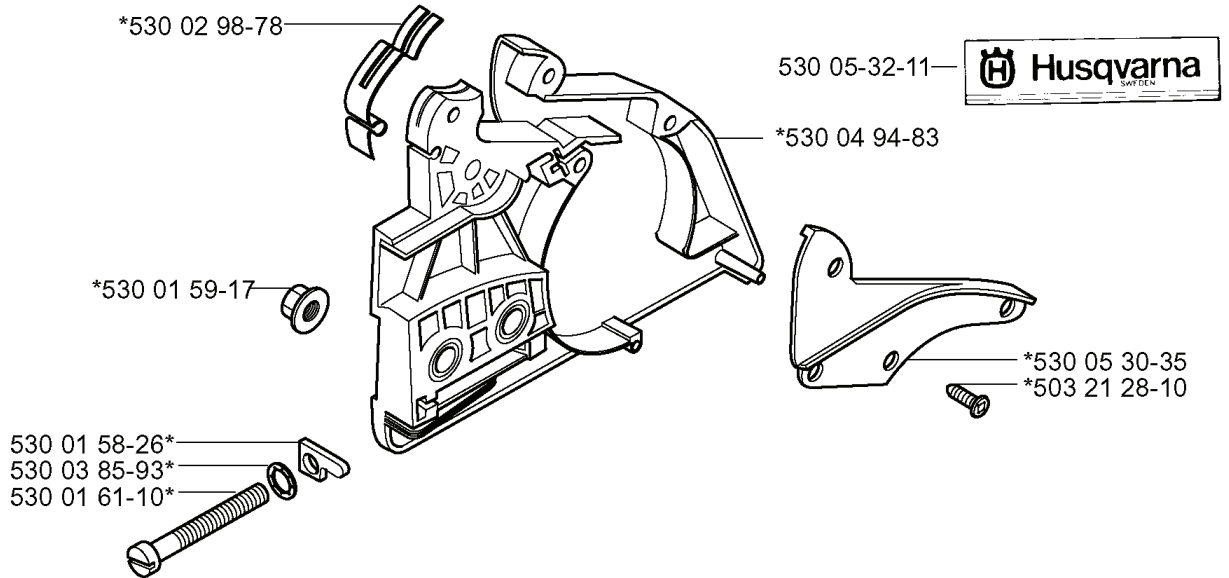

A *compl 530 05 48-02

REF.	PART NO.	DESCRIPTION	REMARK	QTY.	KIT
530 05 48-02	530054802	CHAIN BRAKE ASSY		1	
530 07 13-48	530071348	LEVER		1	
530 01 59-14	530015914	SCREW		1	
501 76 80-01	501768001	SHAFT		1	
501 76 81-01	501768101	SHAFT		1	
530 01 59-10	530015910	SPRING		1	
530 02 98-78	530029878	SPRING		1	
530 01 59-17	530015917	NUT		1	
530 01 58-26	530015826	PEN		1	
530 03 85-93	530038593	RETAINER		1	
530 01 61-10	530016110	SCREW		1	
530 05 30-35	530053035	COVER		1	
530 04 94-83	530049483	CLUTCH COVER		1	
530 05-32-11	530053211	DECAL		1	
530 05 22-32	530052232	BRAKE BAND		1	
530 01 59-13	530015913	PEN		1	
530 02 98-79	530029879	SCREW		1	
530 01 59-15	530015915	SCREW		1	
530 05 47-41	530054741	KNEE LINK		1	
503 21 28-10	503212810	SCREW CCRPANT		1	
501 87 54-01	501875401	BRAKE SPRING		1	

B *compl 530 04 76-09

*530 01 61-54

REF.	PART NO.	DESCRIPTION	REMARK	QTY.	KIT
530 04 76-09	530047609	COVER		1	
530 01 61-54	530016154	SCREW		1	

M 530 03 54-82 Walbro WT 542
 530 06 96-29 Walbro WT 289 (EPA)

H

REF.	PART NO.	DESCRIPTION	REMARK	QTY.	KIT
530 01 56-11	530015611	WASHER		1	
530 03 21-19	530032119	BUSHING		1	
501 45 74-02	501457402	RIM		1	
530 06 93-16	530069316	CLUTCH DRUM	.325X7	1	
530 06 93-42	530069342	CLUTCH DRUM	.325X7	1	
530 09 41-88	530094188	SPRING		1	
530 01 49-49	530014949	CLUTCH		1	
530 04 78-55	530047855	PLATE		1	
530 01 58-96	530015896	SCREW		1	
530 01 59-07	530015907	WASHER		1	
530 01 91-74	530019174	SEALING		1	
530 02 98-34	530029834	BARREL		1	
530 01 47-76	530014776	OIL PICK-UP		1	
530 02 98-33	530029833	PUMP		1	
530 02 98-38	530029838	PISTON		1	
530 02 98-35	530029835	HOUSING		1	