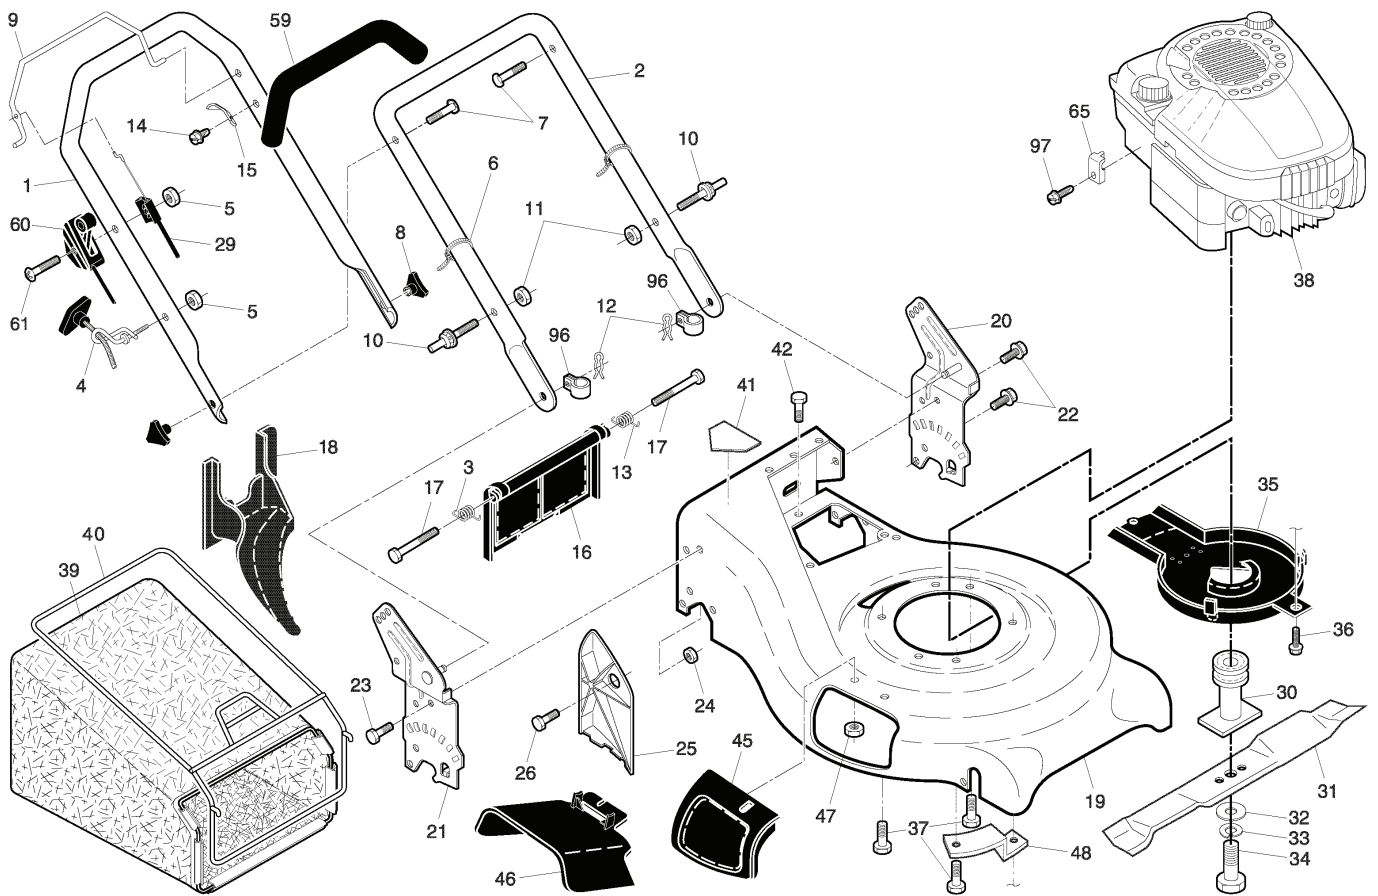

ROTARY LAWN MOWER -- MODEL NUMBER R52S (96141006003) PRODUCT NUMBER 961 41 00-60

REF.	PART NO.	DESCRIPTION	REMARK	QTY.	KIT
1	532169369	HANDLE		1	
2	532197202	HANDLE		1	
3	532405416	SPRING		1	
4	532194788	GUIDE		1	
5	532132004	NUT		1	
6	532066426	HOOP		1	
7	532191574	SCREW		1	
8	532087692	KNOB		1	
9	532411083	CONTROL LEVER		1	
10	532188821	BOLT		1	
11	873930500	NUT		1	
12	532051793	PIN		1	
13	532405415	SPRING		1	
14	532750634	SCREW		1	
15	532125162	PLATE		1	
16	532408888	DEFLECTOR		1	
17	532184193	BOLT		1	
18	532198170	PLUG		1	
19	532400800	CHASSIS		1	
20	532194029	BRACKET		1	
21	532194031	BRACKET		1	
22	532150078	SCREW		1	
23	532163183	BOLT		1	
24	873800500	LOCK NUT		1	
25	532161333	PLATE		1	
26	532163409	SCREW		1	
29	532133107	WIRE		1	
30	532189179	ADAPTER		1	
31	532199377	MOWER BLADE		1	
32	532851074	WASHER		1	
33	532850263	WASHER		1	
34	532851084	SCREW		1	
35	532188786	DEBRIS SHEILD		1	
36	532192325	SCREW		1	
37	532150406	BOLT		1	
39	532410468	GBAG.94710060.STGRY.GE*SUBS/2*		1	
40	532407453	FRAME		1	
41	532182166	DECAL		1	
42	532054583	SCREW		1	
45	532190510	DOOR		1	
46	532190512	DEFLECTOR		1	
47	532088349	NUT		1	
48	532190939	BRACKET		1	
59	532164265	HANDLE		1	
60	532182154	THROTTLE CONTROL		1	
61	532183365	SCREW		1	
65	532111190	CLAMP		1	
96	532197991	CLIP		1	
97	532083816	SCREW		1	
-	532182134	DECALC."WARNING"		1