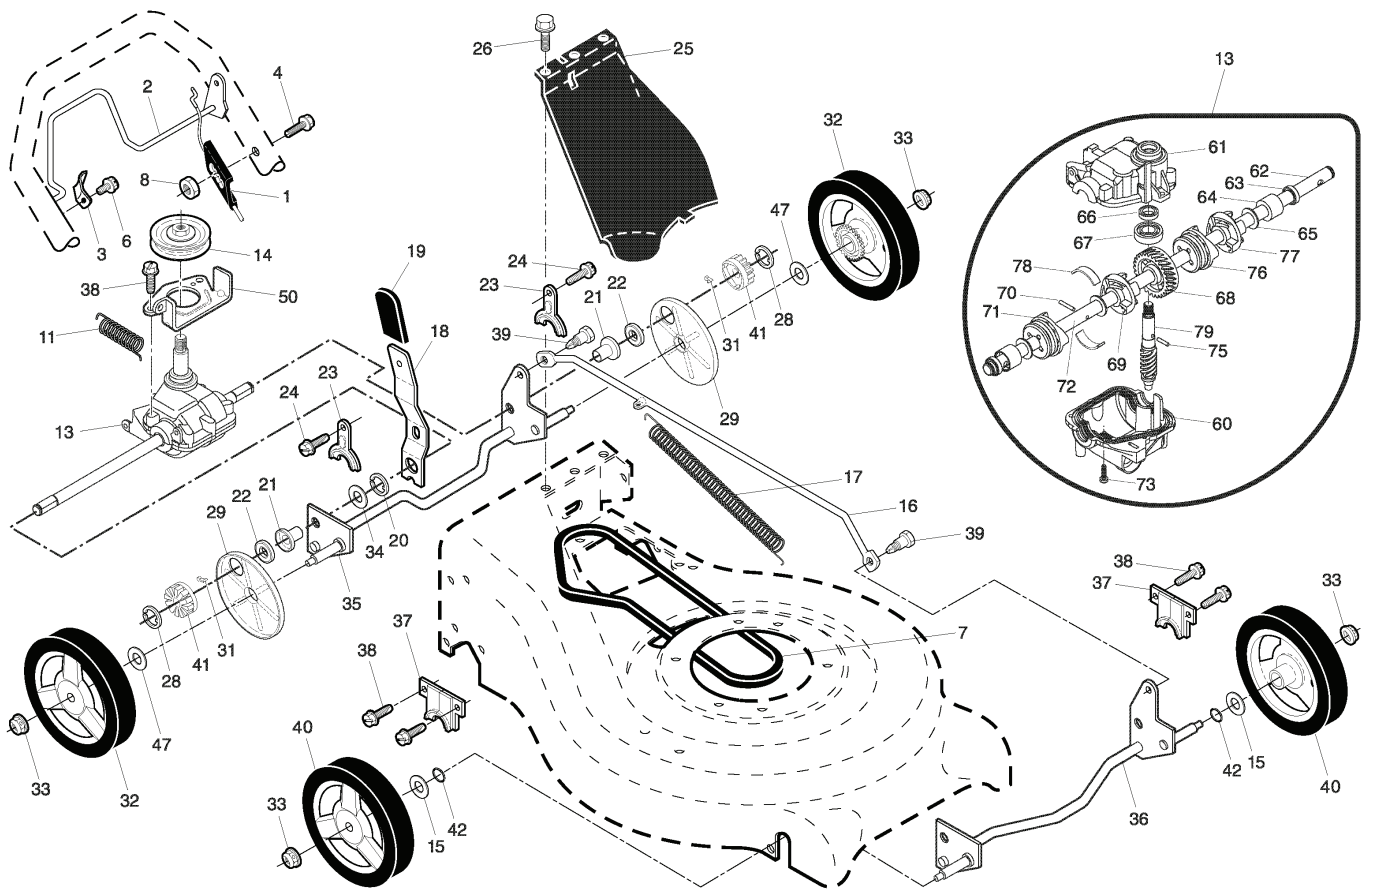

# **SPARE PARTS LIST**

**ROTARY LAWN MOWER - - MODEL NUMBER R52S (96141006003) PRODUCT NUMBER 961 41 00-60**

REF.	PART NO.	DESCRIPTION	REMARK	QTY.	KIT
1	532406531	CABLE		1	
2	532188760	LOOP		1	
3	532164557	STOP		1	
4	532199687	SCREW		1	
6	532750634	SCREW		1	
7	532406557	BELT		1	
8	532191730	NUT		1	
11	532406558	SPRING		1	
13	532404839	GEAR CASE		1	
14	532405703	PULLEY		1	
15	532088348	WASHER		1	
16	532407147	ROD		1	
17	532409616	SPRING		1	
18	532196162	CONTROL		1	
19	532190069	KNOB		1	
20	812000022	RETAINER RING		1	
21	532412450	BEARING SUPPORT		1	
22	532191039	BEARING		1	
23	532164555	BRACKET		1	
24	532057808	SCREW		1	
25	532400783	COVER		1	
26	532750634	SCREW		1	
27	532052160	WASHER		1	
28	812000058	E-CLIP		1	
29	532189403	DUST COVER		1	
31	532404845	PAWL DRIVE		1	
32	532413105	WHEEL & TIRE ASSY. REAR		1	
33	532409148	NUT		1	
34	532851226	WASHER		1	
35	532410922	SHAFT		1	
36	532410933	SHAFT		1	
37	532161463	BRACKET		1	
38	532163409	SCREW		1	
39	532407059	BOLT		1	
40	532410831	WHEEL		1	
41	532404835	PINION		1	
42	532197480	O-RING		1	
47	532067725	WASHER		1	
50	532413722	BRACKET.BELT.KEEPE/AUT*SUBS/2*		1	
60	532412747	CASE		1	
61	532412736	CASE		1	
62	532412757	SHAFT OUTPUT LONG		1	
63	532183508	SEAL. OUTPUT SHAFT		1	
64	532183511	BUSHING		1	
65	532183509	WASHER		1	
66	532183514	SEAL. INPUT SHAFT		1	
67	532183506	BALL BEARING		1	
68	532412742	GEAR		1	
69	532412739	FIXED DOG CLUTCH LH		1	
70	532412741	PIN 7 33732		1	
71	532412740	MOVEABLE DOG CLUTCH LH		1	
72	532412756	SHAFT OUTPUT SHORT		1	
73	532183513	SCREW		1	
75	532412746	PIN 350.337		1	
76	532412744	FIXED DOG CLUTCH RH		1	
77	532412743	CLUTCH		1	
78	532410731	SPRING		1	
79	532412737	SHAFT WORM		1	