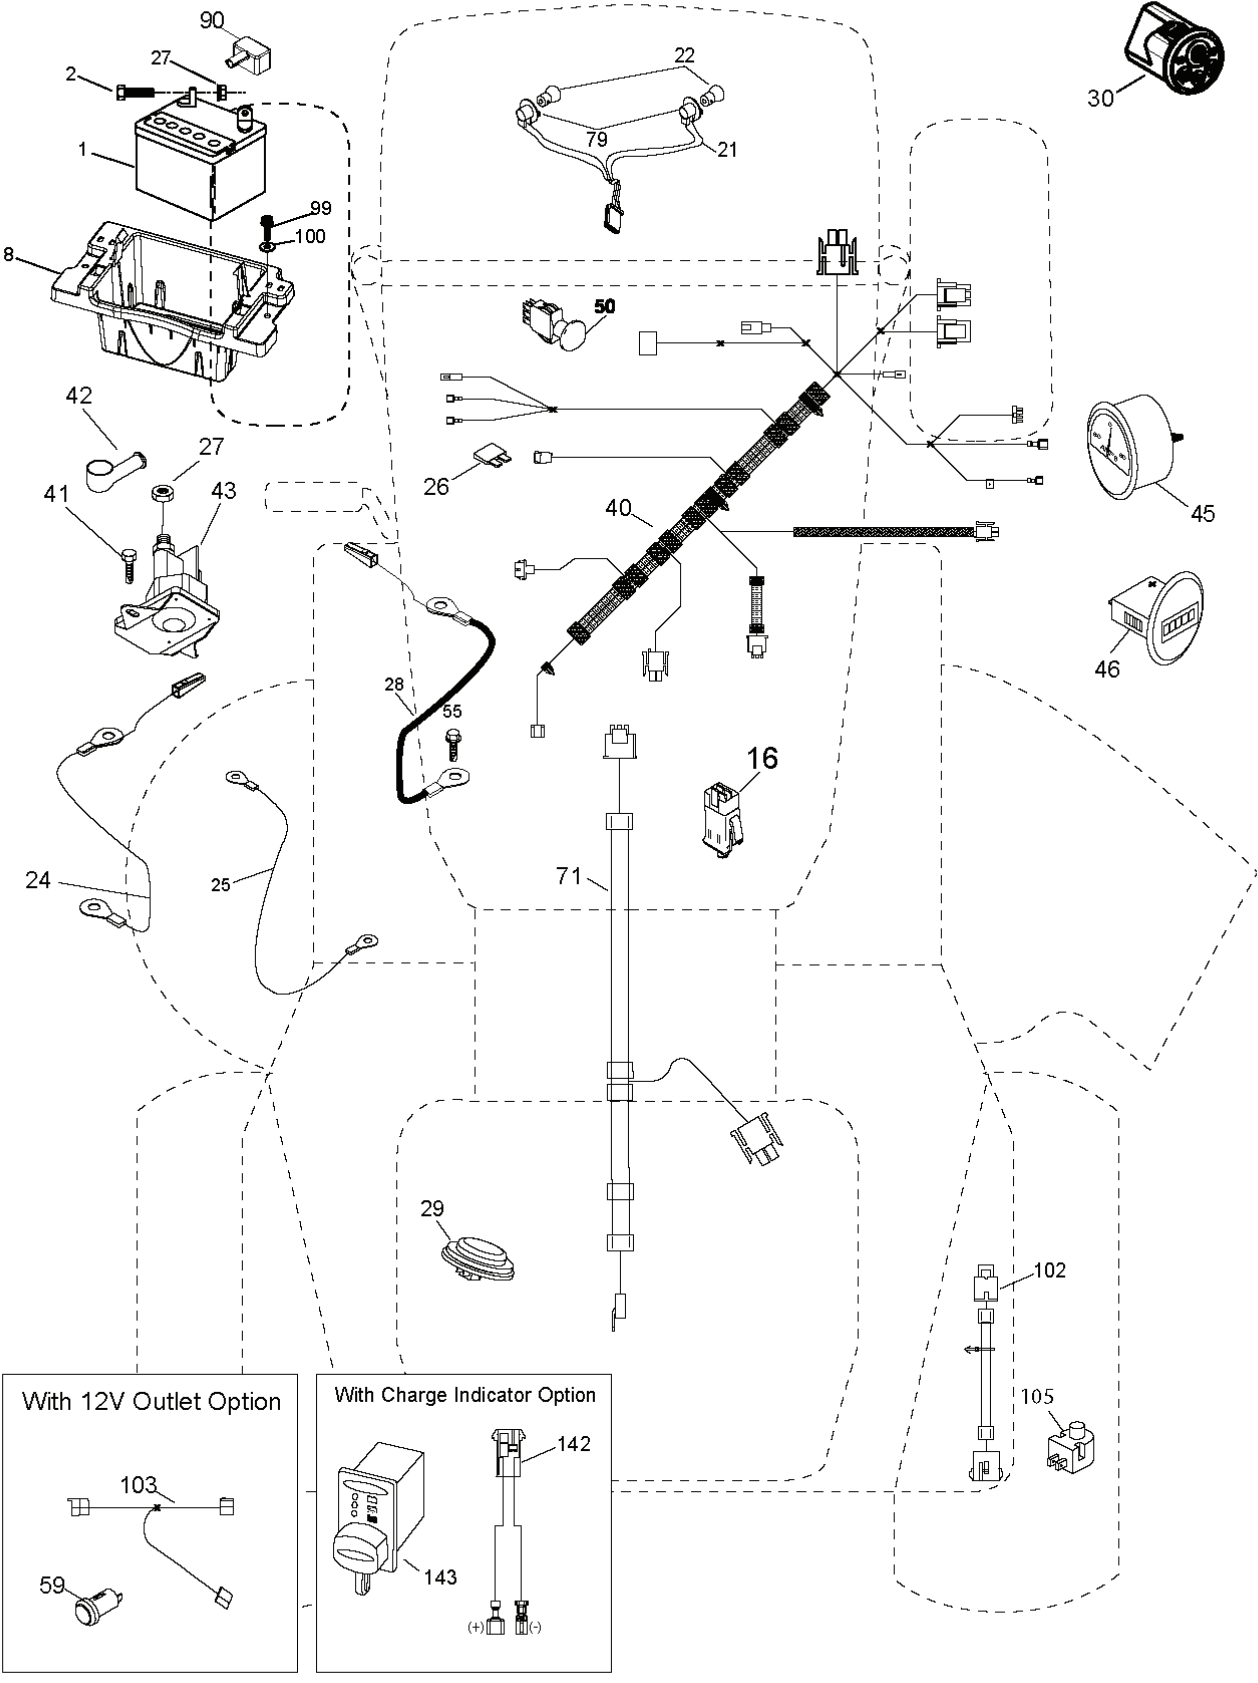

REF.	PART NO.	DESCRIPTION	REMARK	QTY.	KIT
1	000000000	W/O DESCRIPTION	Transaxle, Tufftorq K57R (437814)	1	
2	532123583	KEY		1	
15	819131316	WASHER		1	
17	532413678	SRPING.BRAKE.K46.GREEN*SUBS/2*		1	
26	532199679	SPRING		1	
29	532403806	ROD		1	
33	812000001	RETAINER RING		1	
35	583864501	ROD		1	
42	532124872	PEDAL RUBBER		1	
49	872110614	BOLT		1	
50	532194327	PULLEY		1	
51	873900600	NUT		1	
52	532194326	PULLEY		1	
56	532130969	BELT		1	
64	532197865	SHAFT		1	
70	532439661	CONSOLE		1	
73	874490540	BOLT		1	
74	532142432	SCREW		1	
92	874760520	BOLT		1	
99	532415742	ROD		1	
116	873900500	NUT		1	
125	817000512	SCREW		1	
143	817490508	SCREW		1	
153	532124788	RETAINER RING		1	
159	876020412	SPLIT PIN		1	
160	532169484	PIN		1	
161	532105709	SPRING		1	
163	532448275	CONTROL		1	
166	532429164	NUT		1	
167	532405257	LATCH		1	
170	532194322	KEEPER		1	
171	872110616	BOLT		1	
183	532137057	SPACER		1	
184	532441455	HANDLE		1	
185	872110622	BOLT		1	
186	532194321	SPACER		1	
187	819133210	WASHER		1	
188	532194323	LINK		1	
189	532194317	PLATE		1	
190	532194318	BELT GUIDE		1	
196	817000616	SCREW		1	
197	585658601	CLUTCH		1	
205	532121748	WASHER		1	
206	532448596	BRACKET		1	
207	532197868	LATCH		1	
208	532197869	SUPPORT		1	
209	532199592	ROD		1	
210	532197860	ARM		1	
211	532120183	BEARING		1	
213	532403119	CONTROL		1	
214	532416863	PEDAL.FORWARD.HUSQVARNA.DEALER		1	
215	532419482	PEDAL RUBBER		1	
216	532196131	BRACKET		1	
220	532198908	LENS		1	
221	532403187	SPRING		1	
222	879212010	WASHER		1	
225	532403319	BELT GUIDE		1	
227	817490512	SCREW		1	
230	532188967	WASHER		1	
284	532417693	NUT		1	
285	874180412	SCREW		1	
325	585668502	BRACKET		1	
326	585670802	BRACKET		1	
336	587259601	BOLT		1	

TS01S