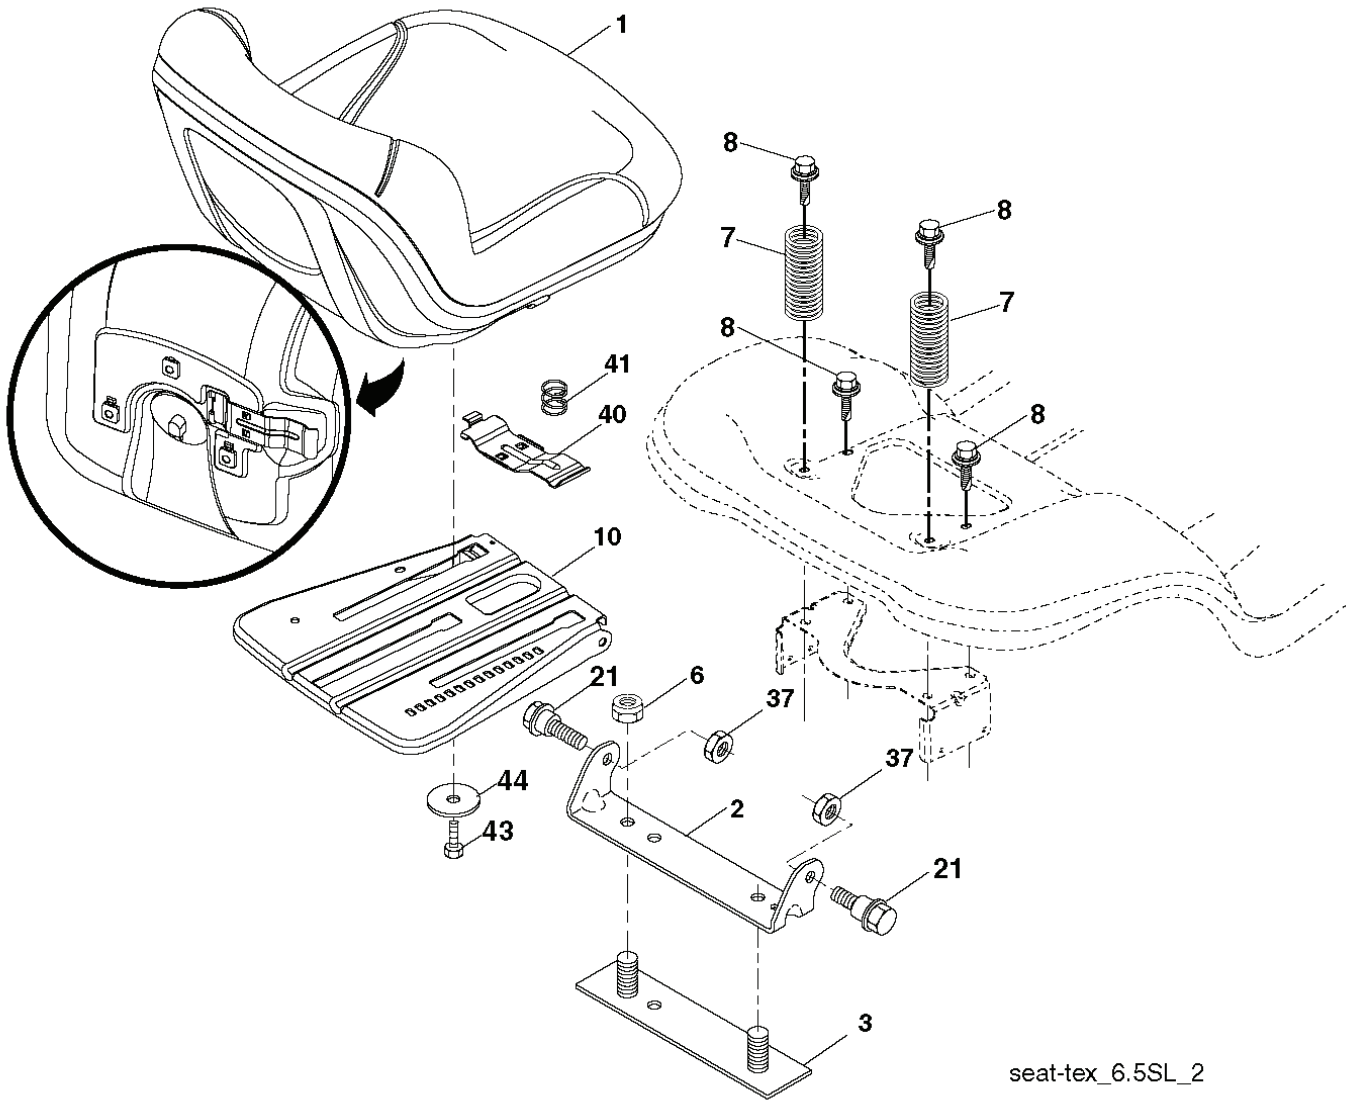

(COLOR: CONNECTOR NUMBER - PIN NUMBER)

seat-tex_6.5SL_2

REF.	PART NO.	DESCRIPTION	REMARK	QTY.	KIT
1	532443263	SEAT		1	
2	532180166	BRACKET		1	
3	532140675	STRAP		1	
6	873800600	NUT		1	
7	532124181	SPRING		1	
8	532171877	BOLT		1	
10	532196977	PLATE		1	
21	532171852	BOLT		1	
37	873800500	LOCK NUT		1	
40	532197661	HANDLE		1	
41	532198200	SPRING		1	
43	874760612	BOLT		1	
44	819133812	WASHER		1	