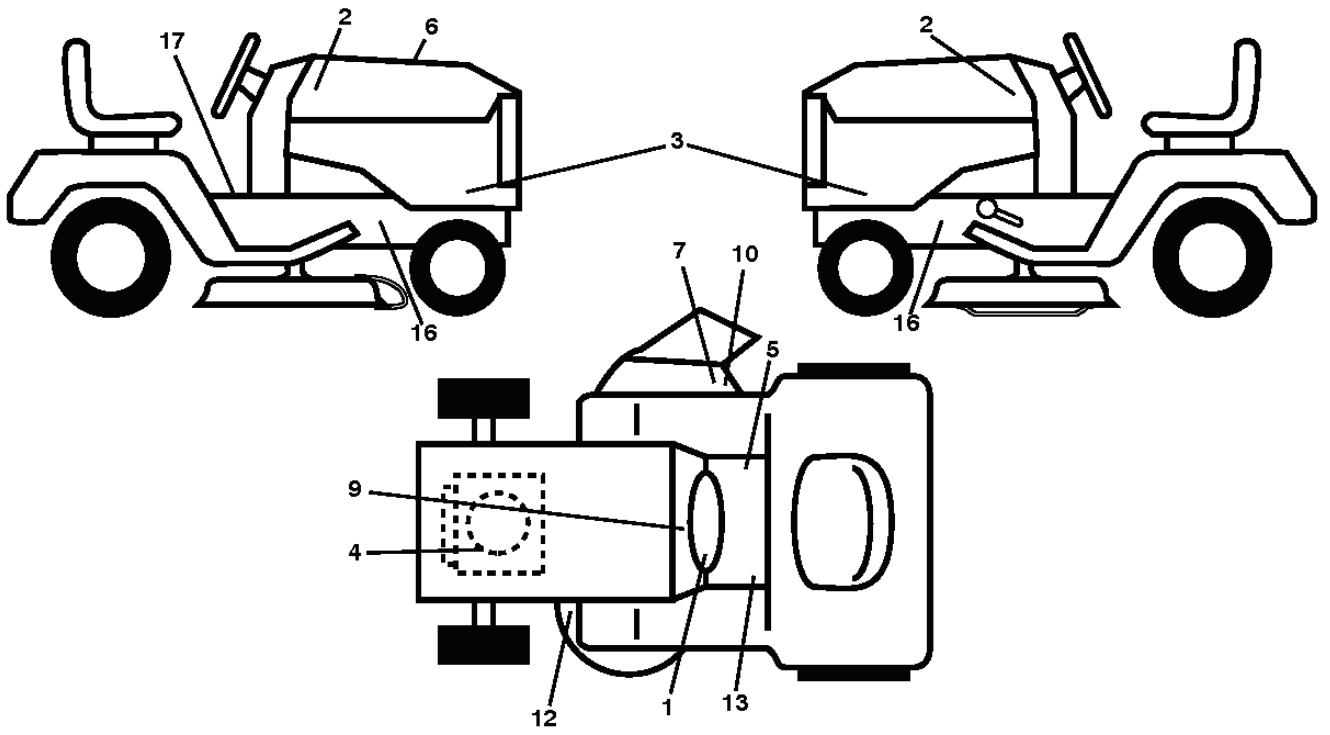

YTH 224TFI, 96041034500, 2013-11

SPARE PARTS LIST

585863501

REF.	PART NO.	DESCRIPTION	REMARK	QTY.	KIT
591344	TBD	TBD		1	
XC12YC	TBD	TBD		1	
695666	695666	BENZINFILTER		1	
696854	696854	LFILTER CTH170		1	
532130969	532130969	BELT		1	
532405143	532405143	BELT		1	
581043901	581043901	BLADE		1	

REF.	PART NO.	DESCRIPTION	REMARK	QTY.	KIT
1	586066201	DECAL		1	
2	581627301	DECAL		1	
3	586271101	DECAL		1	
4	586001001	DECAL		1	
5	586800301	DECAL		1	
6	585863501	DECAL		1	
7	584904601	DECAL		1	
9	532145005	DECAL		1	
10	581579201	DECAL		1	
12	581580001	DECAL		1	
13	586349501	DECAL		1	
16	581579601	DECAL		1	
17	581578101	DECAL		1	
--	581724601	DECAL		1	
--	581724801	DECAL		1	
--	532439882	PAD		1	
--	532439881	PAD		1	

(COLOR: CONNECTOR NUMBER - PIN NUMBER)

seat-tex_6.5SL_2

REF.	PART NO.	DESCRIPTION	REMARK	QTY.	KIT
1	532443263	SEAT		1	
2	532180166	BRACKET		1	
3	532140675	STRAP		1	
6	873800600	NUT		1	
7	532124181	SPRING		1	
8	532171877	BOLT		1	
10	532196977	PLATE		1	
21	532171852	BOLT		1	
37	873800500	LOCK NUT		1	
40	532197661	HANDLE		1	
41	532198200	SPRING		1	
43	874760612	BOLT		1	
44	819133812	WASHER		1	