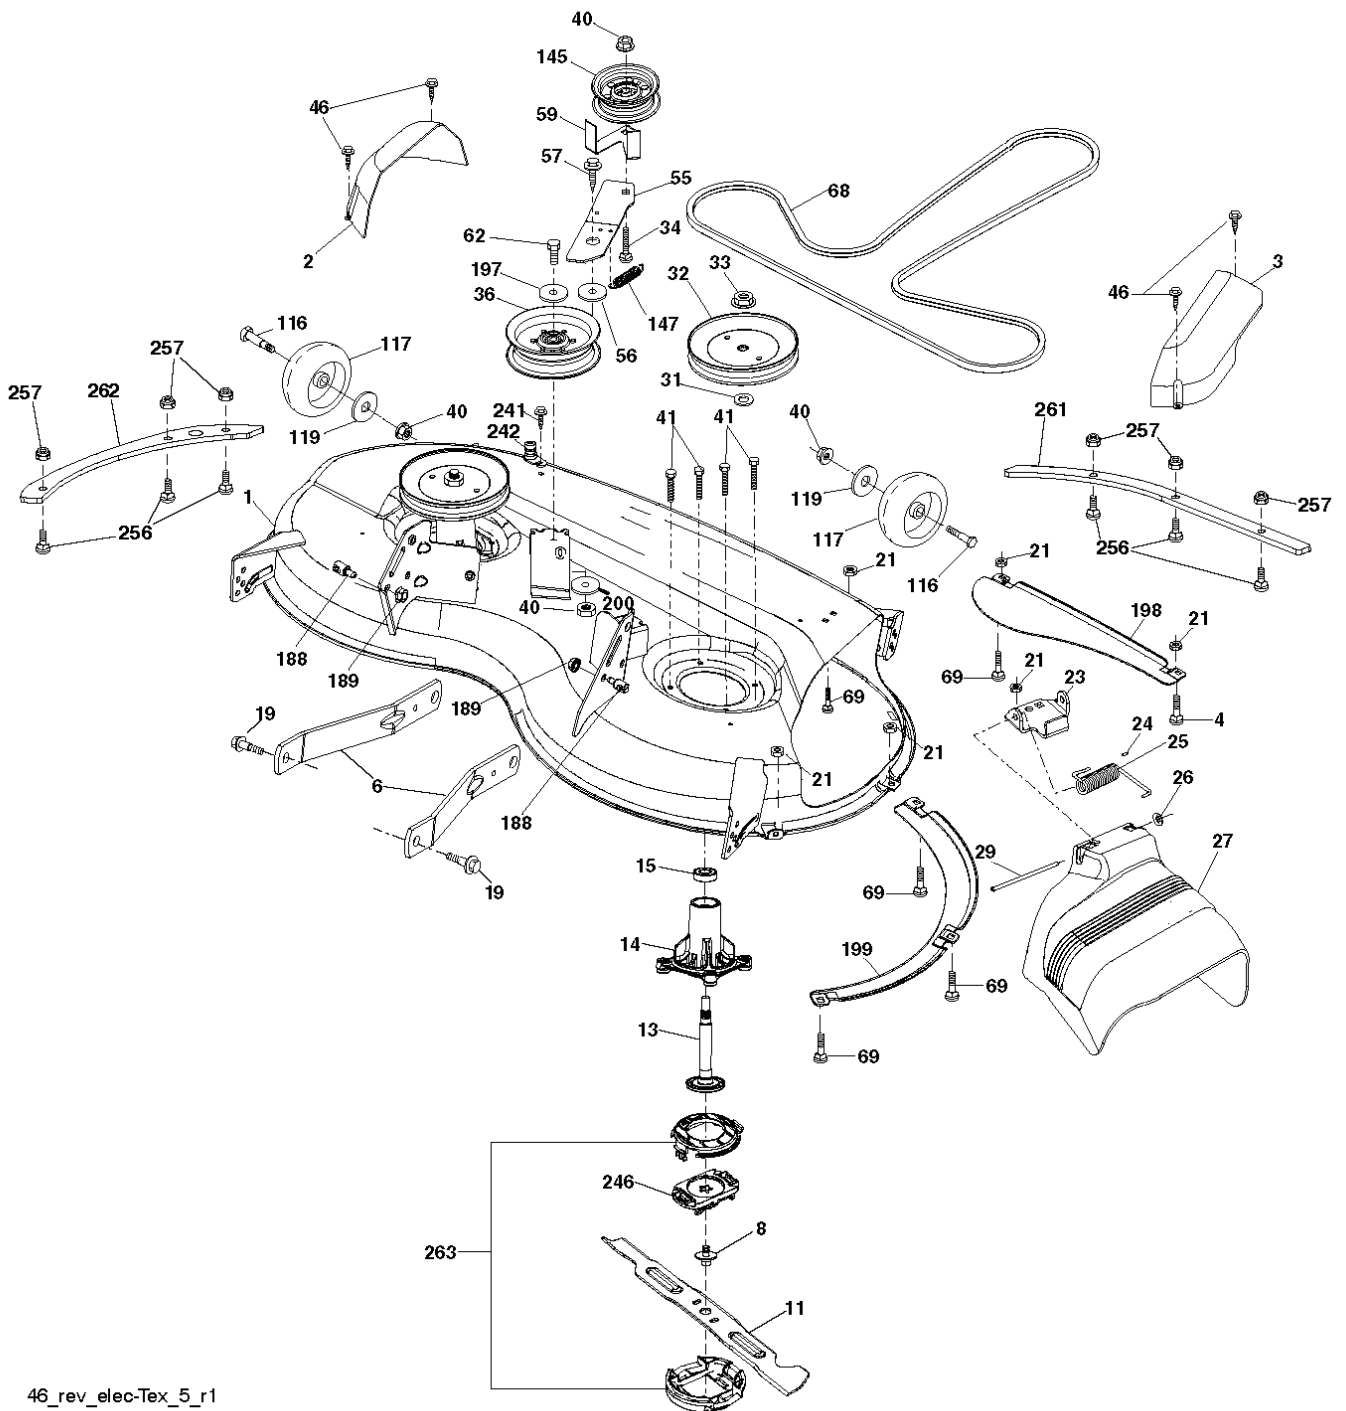

REF.	PART NO.	DESCRIPTION	REMARK	QTY.	KIT
1	000000000	W/O DESCRIPTION	Engine B&S 40R877-0005-B1 (585700601)	1	
2	532445962	MUFFLER		1	
9	584908001	KEEPER		1	
11	587241601	CLUTCH		1	
12	532405097	PULLEY		1	
15	532193499	FUEL TANK		1	
18	532439645	FUEL CAP		1	
20	532424340	CONTROL THROTTLE/CHOKE		1	
21	532416358	SCREW		1	
28	532142158	FULE LINE		1	
29	532137180	SPARK ARRESTER KIT		1	
37	532123487	HOSE CLAMP		1	
41	532126197	WASHER		1	
42	810040700	WASHER		1	
45	873510400	NUT		1	
62	532434017	SHIELD		1	
69	532165391	GASKET		1	
70	581881101	TUBE		1	
71	581881001	TUBE		1	
79	532183906	SCREW		1	
81	532148456	TUBE		1	
82	532428287	PLUG		1	
84	817060620	SCREW		1	
85	532179953	BOLT		1	
90	817000616	SCREW		1	
102	817000512	SCREW		1	
116	539132624	KNOB		1	

46_rev_elec-Tex_5_r1