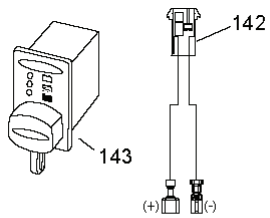

With Charge Indicator Option