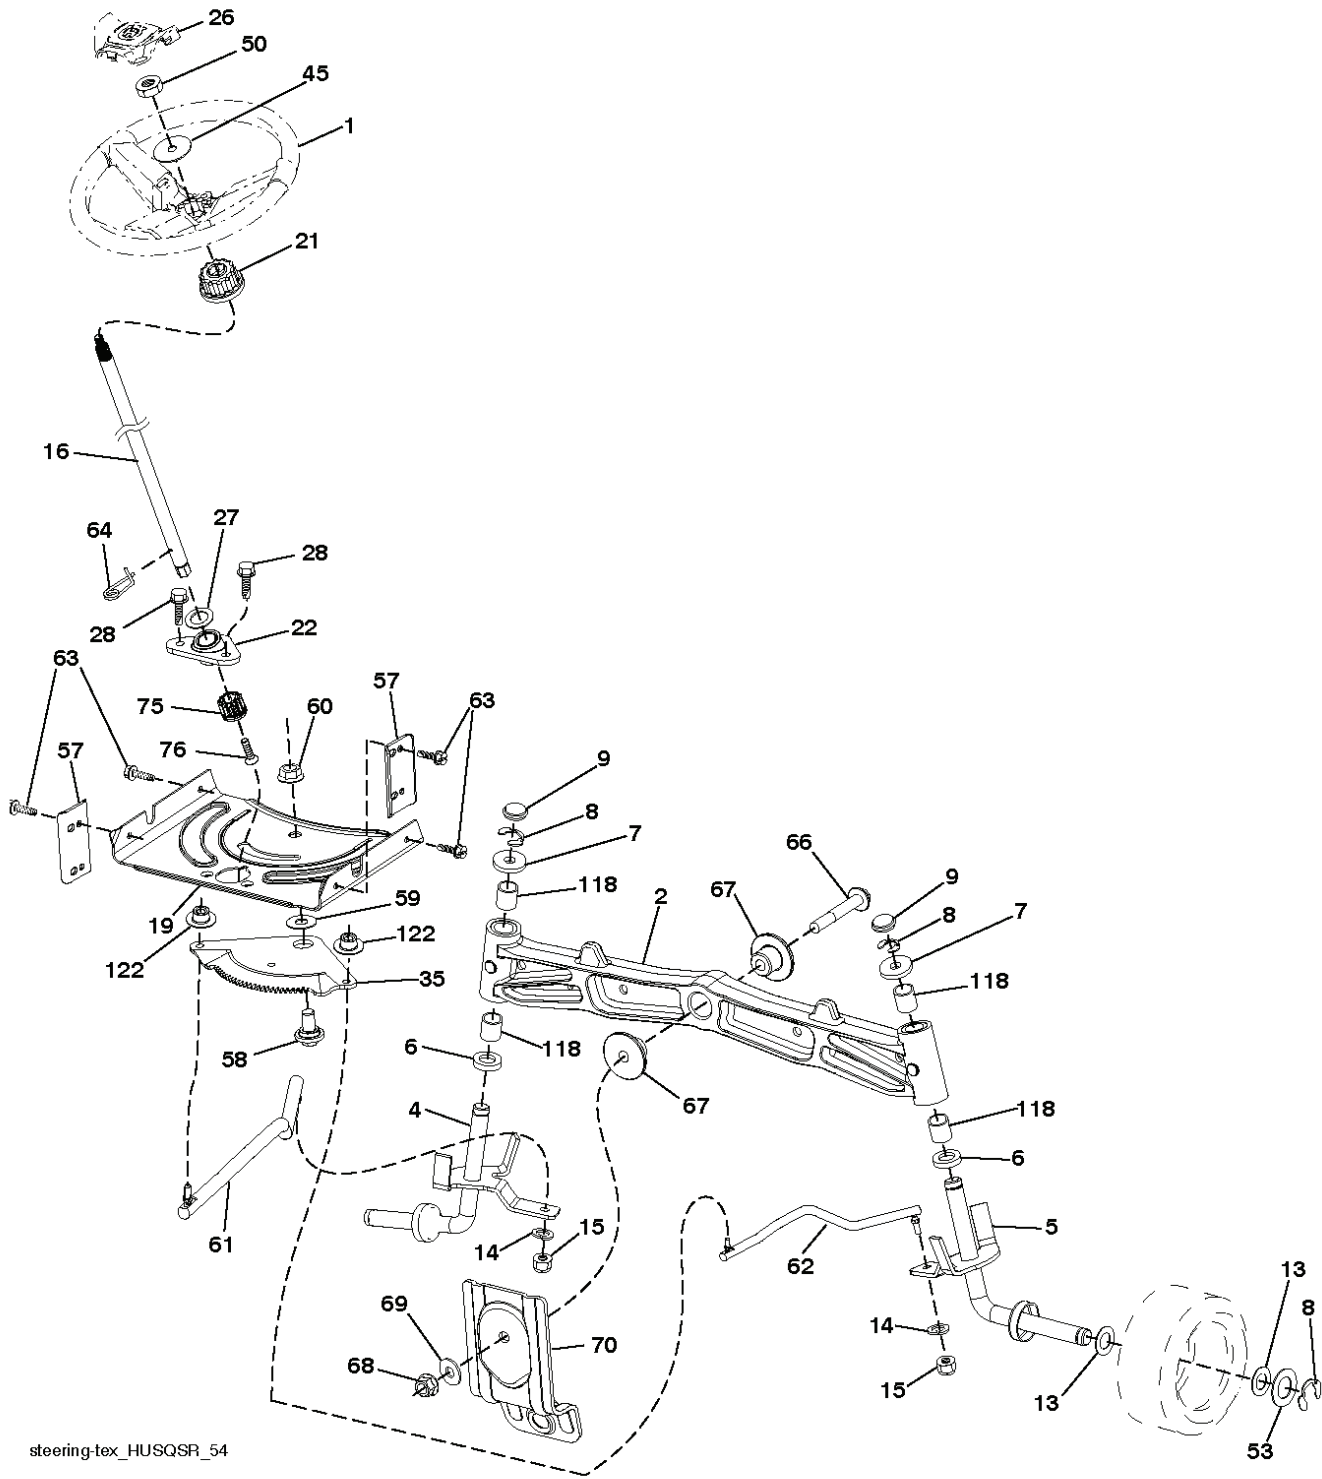

46_rev_elec-Tex_5_r1

REF.	PART NO.	DESCRIPTION	REMARK	QTY.	KIT
1	532418227	KIT.SVC.DECK.WLD.46"417585X422		1	
2	532405507	COVER		1	
3	532405506	COVER		1	
4	874760512	BOLT		1	
6	532195186	ARM		1	
8	584309301	SCREW		1	
11	581043901	BLADE		1	
13	580854701	SHAFT		1	
14	580796101	MANDREL		1	
15	532110485	BEARING		1	
19	532196539	BOLT		1	
21	873680500	NUT		1	
23	532192557	HINGE		1	
24	532105304	HUB CAP		1	
25	532197026	TORSION SPRING		1	
26	532110452	NUT		1	
27	532405357	DEFLECTOR		1	
29	532131491	SHAFT		1	
31	532187690	WASHER		1	
32	532197473	PULLEY		1	
33	532400234	NUT		1	
34	872110612	BOLT		1	
36	532197379	PULLEY		1	
40	873900600	NUT		1	
41	584953901	BOLT		1	
46	532137729	SCREW		1	
55	532197249	ARM		1	
56	532199092	SPACER		1	
57	817000616	SCREW		1	
59	532141043	GUARD		1	
62	874520636	BOLT		1	
68	532405143	BELT		1	
69	872140505	BOLT		1	
116	532193406	BOLT		1	
117	532174873	WHEEL		1	
119	819132012	WASHER		1	
145	532193197	PULLEY		1	
147	532197251	SPRING		1	
188	532195161	STUD		1	
189	873900500	NUT		1	
197	819131312	WASHER		1	
198	532403149	PLATE		1	
199	532403150	PLATE		1	
200	532413524	WASHER		1	
241	532152927	SCREW		1	
242	532415598	HOSE COUPLING		1	
246	580954003	BLADE HOLDER		1	
256	578296404	SCREW		1	
257	873900400	NUT		1	
261	585317705	REINFORCEMENT PLATE		1	
262	585317805	REINFORCEMENT PLATE		1	
263	586638501	CAP		1	
--	580856001	MANDREL	MANDREL ASSEMBLY (Includes housing (key#14), shaft assembly (key# 13) and bearing (key# 15) only - ulley/nut/washer and blade bolt/washers not included)	1	
--	586269801	CUTTING DECK		1	

(COLOR: CONNECTOR NUMBER - PIN NUMBER)

seat-tex_6.5SL_2

REF.	PART NO.	DESCRIPTION	REMARK	QTY.	KIT
1	532443263	SEAT		1	
2	532180166	BRACKET		1	
3	532140675	STRAP		1	
6	873800600	NUT		1	
7	532124181	SPRING		1	
8	532171877	BOLT		1	
10	532196977	PLATE		1	
21	532171852	BOLT		1	
37	873800500	LOCK NUT		1	
40	532197661	HANDLE		1	
41	532198200	SPRING		1	
43	874760612	BOLT		1	
44	819133812	WASHER		1	