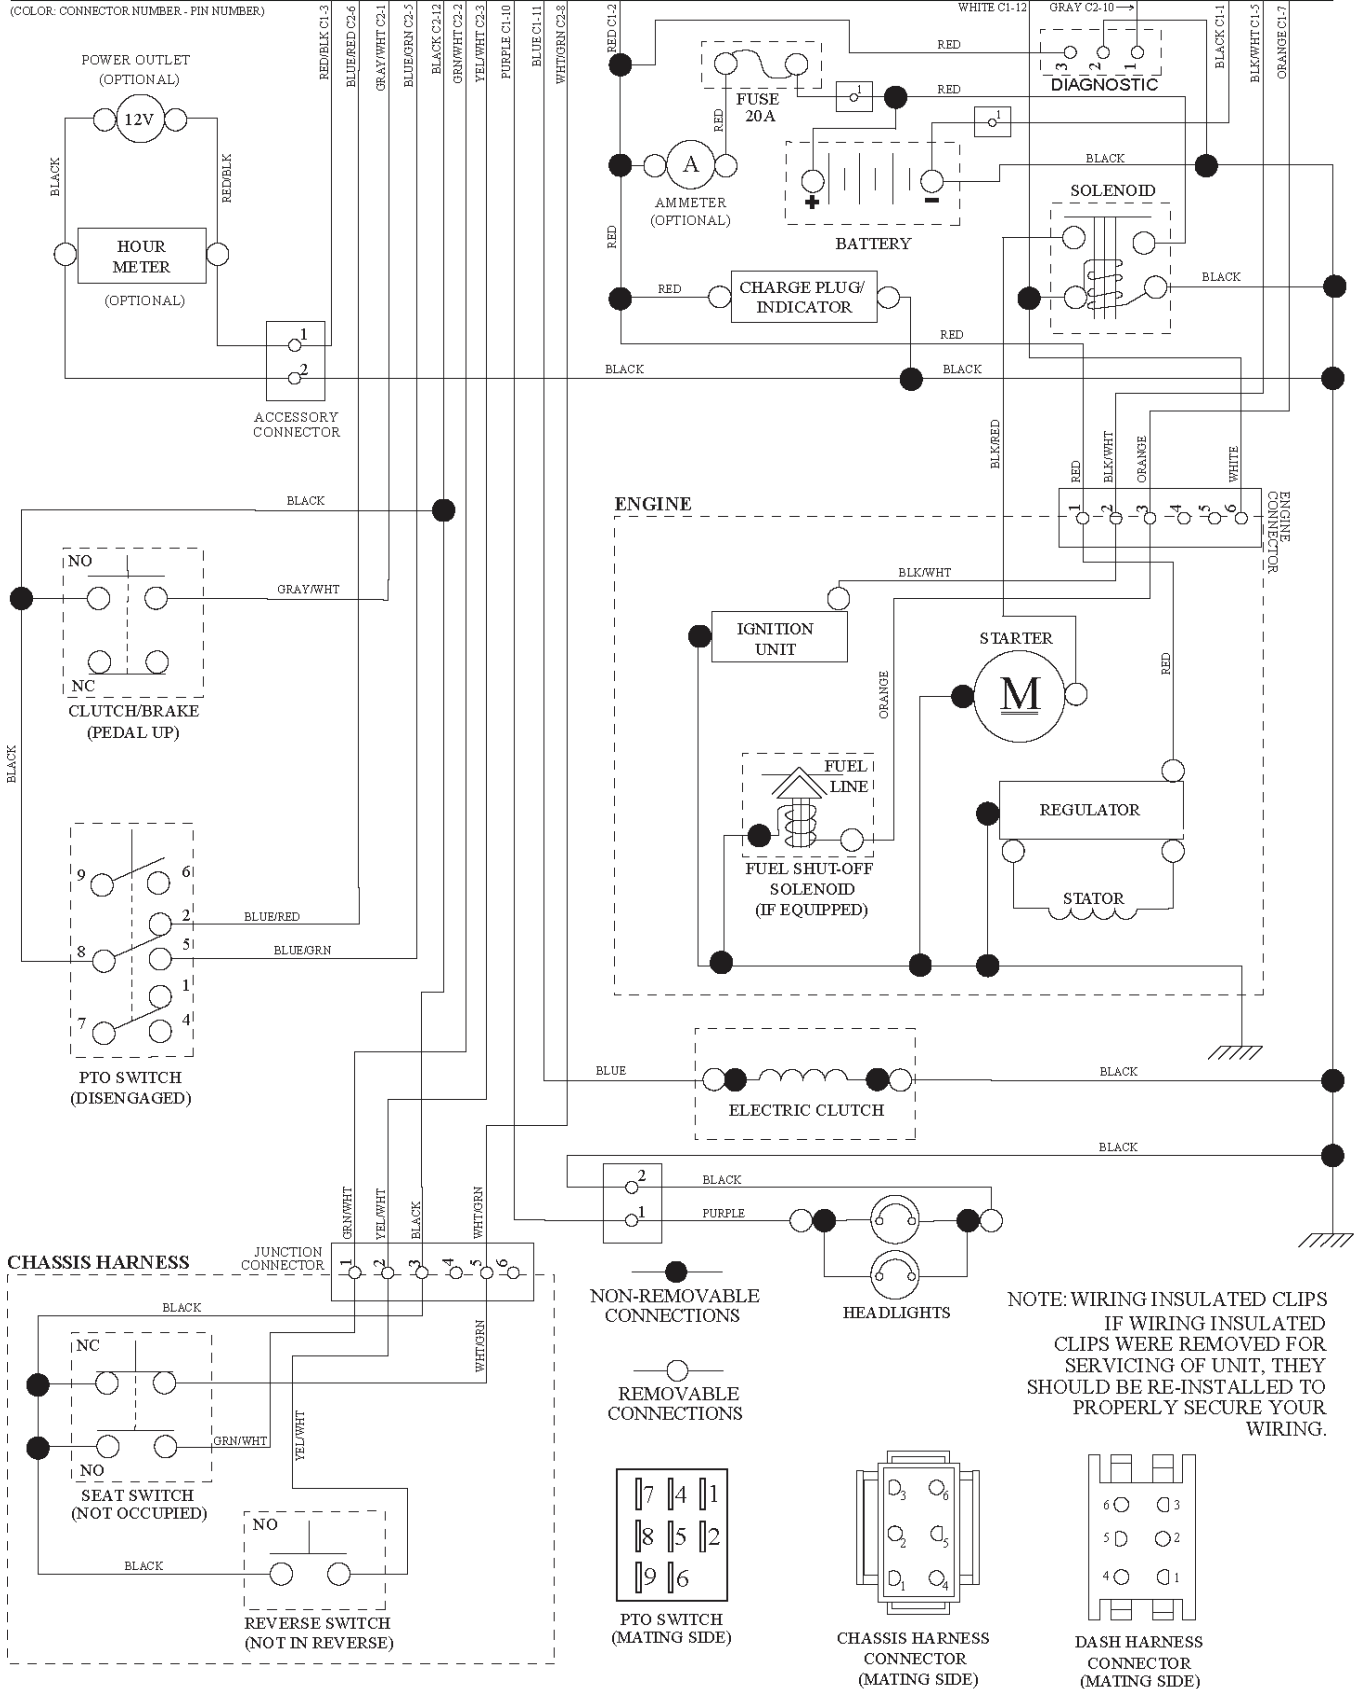

46_rev_elec-Tex_5_r1

REF.	PART NO.	DESCRIPTION	REMARK	QTY.	KIT
1	532418227	KIT.SVC.DECK.WLD.46"417585X422		1	
2	532405507	COVER		1	
3	532405506	COVER		1	
4	874760512	BOLT		1	
6	532195186	ARM		1	
8	584309301	SCREW		1	
11	581043901	BLADE		1	
13	580854701	SHAFT		1	
14	580796101	MANDREL		1	
15	532110485	BEARING		1	
19	532196539	BOLT		1	
21	873680500	NUT		1	
23	532192557	HINGE		1	
24	532105304	HUB CAP		1	
25	532197026	TORSION SPRING		1	
26	532110452	NUT		1	
27	532405357	DEFLECTOR		1	
29	532131491	SHAFT		1	
31	532187690	WASHER		1	
32	532197473	PULLEY		1	
33	532400234	NUT		1	
34	872110612	BOLT		1	
36	532197379	PULLEY		1	
40	873900600	NUT		1	
41	584953901	BOLT		1	
46	532137729	SCREW		1	
55	532197249	ARM		1	
56	532199092	SPACER		1	
57	817000616	SCREW		1	
59	532141043	GUARD		1	
62	874520636	BOLT		1	
68	532405143	BELT		1	
69	872140505	BOLT		1	
116	532193406	BOLT		1	
117	532174873	WHEEL		1	
119	819132012	WASHER		1	
145	532193197	PULLEY		1	
147	532197251	SPRING		1	
188	532195161	STUD		1	
189	873900500	NUT		1	
197	819131312	WASHER		1	
198	532403149	PLATE		1	
199	532403150	PLATE		1	
200	532413524	WASHER		1	
241	532152927	SCREW		1	
242	532415598	HOSE COUPLING		1	
246	580954003	BLADE HOLDER		1	
256	578296404	SCREW		1	
257	873900400	NUT		1	
261	585317705	REINFORCEMENT PLATE		1	
262	585317805	REINFORCEMENT PLATE		1	
263	586638501	CAP		1	
--	580856001	MANDREL	MANDREL ASSEMBLY (Includes housing (key#14), shaft assembly (key# 13) and bearing (key# 15) only - ulley/nut/washer and blade bolt/washers not included)	1	
--	586269801	CUTTING DECK		1	

(COLOR: CONNECTOR NUMBER - PIN NUMBER)

seat-tex_6.5SL_2

REF.	PART NO.	DESCRIPTION	REMARK	QTY.	KIT
1	532443263	SEAT		1	
2	532180166	BRACKET		1	
3	532140675	STRAP		1	
6	873800600	NUT		1	
7	532124181	SPRING		1	
8	532171877	BOLT		1	
10	532196977	PLATE		1	
21	532171852	BOLT		1	
37	873800500	LOCK NUT		1	
40	532197661	HANDLE		1	
41	532198200	SPRING		1	
43	874760612	BOLT		1	
44	819133812	WASHER		1	