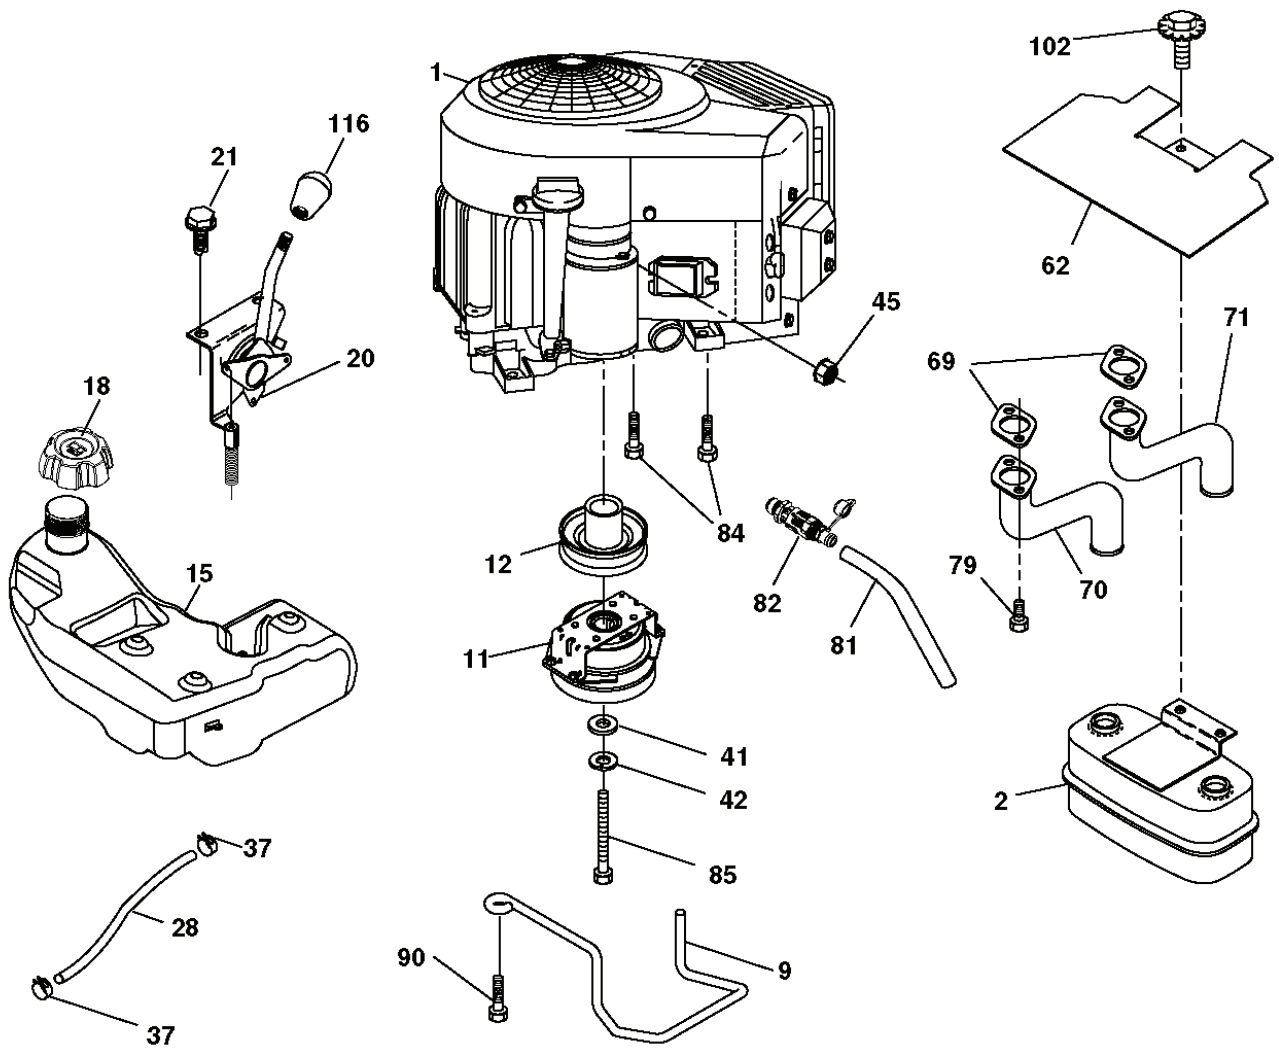

REF.	PART NO.	DESCRIPTION	REMARK	QTY.	KIT
1	532163465	BATTERY		1	
2	874760412	BOLT		1	
8	587205101	TRAY		1	
16	532176138	MICRO SWITCH		1	
21	532400252	HARNESS		1	
22	532004152	BULB		1	
24	585734301	CABLE		1	
25	585555501	CABLE		1	
26	532175158	FUSE		1	
27	873510400	NUT		1	
28	585306901	CABLE		1	
29	581429302	SWITCH		1	
30	586836701	SWITCH		1	
40	585263602	HARNESS		1	
41	817720408	SCREW		1	
42	532131563	COVER		1	
43	532192507	SOLENOID		1	
45	587553903	GAUGE		1	
46	587554003	GAUGE		1	
50	532174651	SWITCH		1	
55	817060512	SCREW		1	
71	585216001	HARNESS		1	
79	532175242	HOLDER		1	
90	532435395	TERMINAL COVER		1	
99	817670412	SCREW		1	
100	819091416	WASHER		1	
102	532404454	CABLE		1	
105	532407568	SWITCH		1	
142	583857801	HARNESS		1	
143	532448059	HARNESS		1	

SPARK ARRESTER KIT

engine-tex_bs-2cyl_122_r1