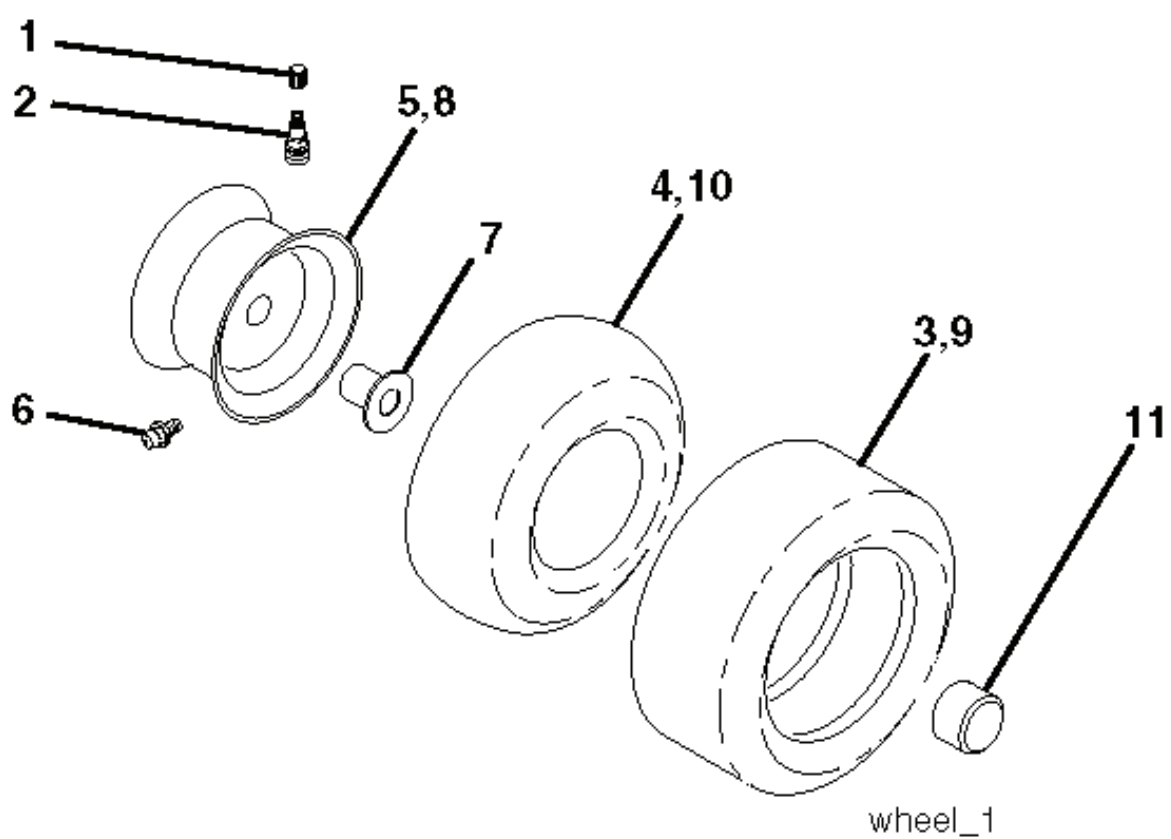

REF.	PART NO.	DESCRIPTION	REMARK	QTY.	KIT
1	532059192	CAP VALVE		1	
2	532065139	NIPPLE		1	
3	532124157	TIRE	Front 15" x 6.0"-6"	1	
4	532059904	HOSE	(Service Item Only)	1	
5	532138336	RIM	Front 6"	1	
6	532124957	FITTING	(Front Wheel Only)	1	
7	532124959	BEARING	(Front Wheel Only)	1	
8	532138337	RIM SPROCKET	Rear 8"	1	
9	532123969	TIRE	Rear 18" x 8.5"-8"	1	
10	532124926	HOSE	(Service Item Only)	1	
11	532175039	HUB CAP		1	
--	532144334	SEALING FOAM		1	
	PART NO.		REMARK		KIT