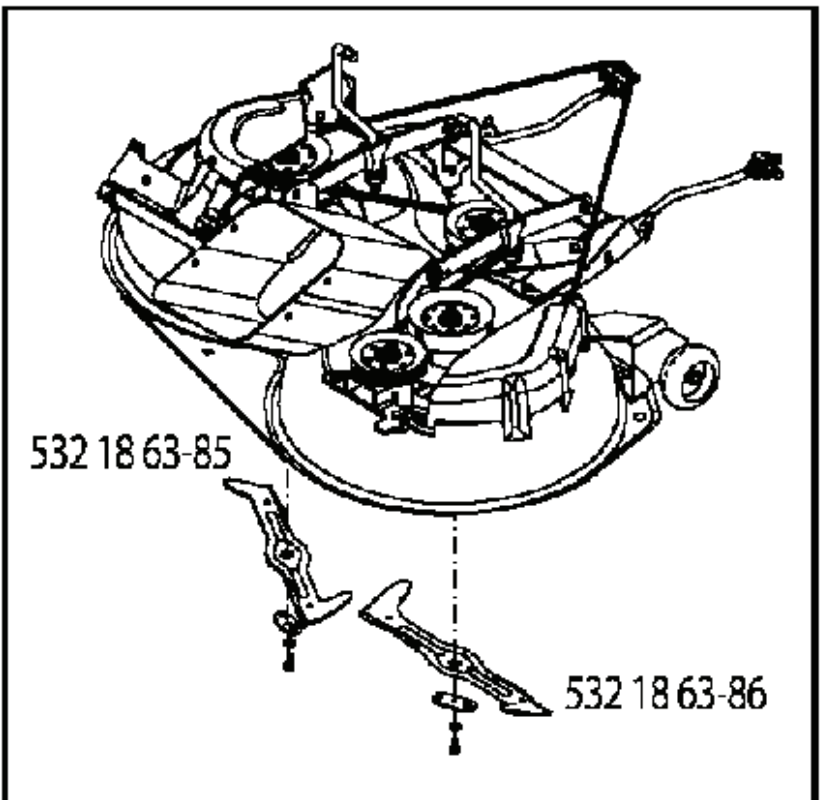

REF.	PART NO.	DESCRIPTION	REMARK	QTY.	KIT
1	532170551	THROTTLE CONTROL		1	
2	817720408	SCREW		1	
3	000000000	W/O DESCRIPTION	B&S MODEL 219807-1168-B1	1	
4	532179758	MUFFLER		1	
13	532165291	GASKET		1	
23	532169837	HEAT SHIELD		1	
25	532190695	CONTROL CHOKE		1	
29	532137180	SPARK ARRESTER KIT		1	
31	532407551	FUEL TANK		1	
32	532430220	FUEL CAP		1	
33	532123487	HOSE CLAMP		1	
37	532137040	HOSE		1	
44	817670412	SCREW		1	
45	817000612	SCREW		1	
46	819091416	WASHER		1	
72	532192334	SCREW		1	
78	817060620	SCREW		1	
81	873510400	NUT		1	
122	532421922	EXTENSION PIPE		1