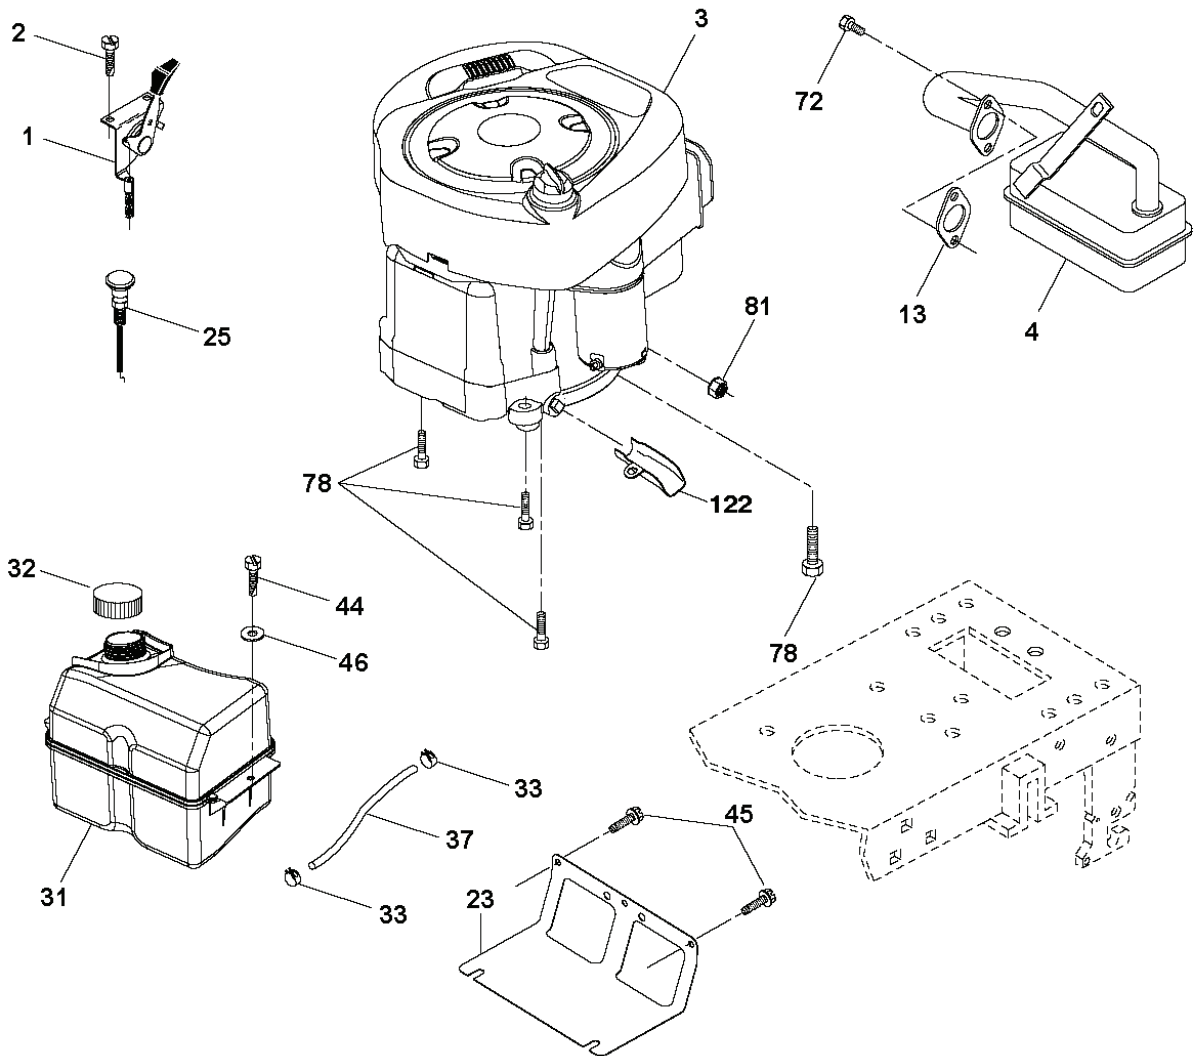

OPTIONAL EQUIPMENT
Spark Arrester

engine-CRD_bs_23

REF.	PART NO.	DESCRIPTION	REMARK	QTY.	KIT
1	532170551	THROTTLE CONTROL		1	
2	817720408	SCREW		1	
3	000000000	W/O DESCRIPTION	B&S MODEL 219807-1168-B1	1	
4	532179758	MUFFLER		1	
13	532165291	GASKET		1	
23	532169837	HEAT SHIELD		1	
25	532190695	CONTROL CHOKE		1	
29	532137180	SPARK ARRESTER KIT		1	
31	532407551	FUEL TANK		1	
32	532430220	FUEL CAP		1	
33	532123487	HOSE CLAMP		1	
37	532137040	HOSE		1	
44	817670412	SCREW		1	
45	817000612	SCREW		1	
46	819091416	WASHER		1	
72	532192334	SCREW		1	
78	817060620	SCREW		1	
81	873510400	NUT		1	
122	532421922	EXTENSION PIPE		1