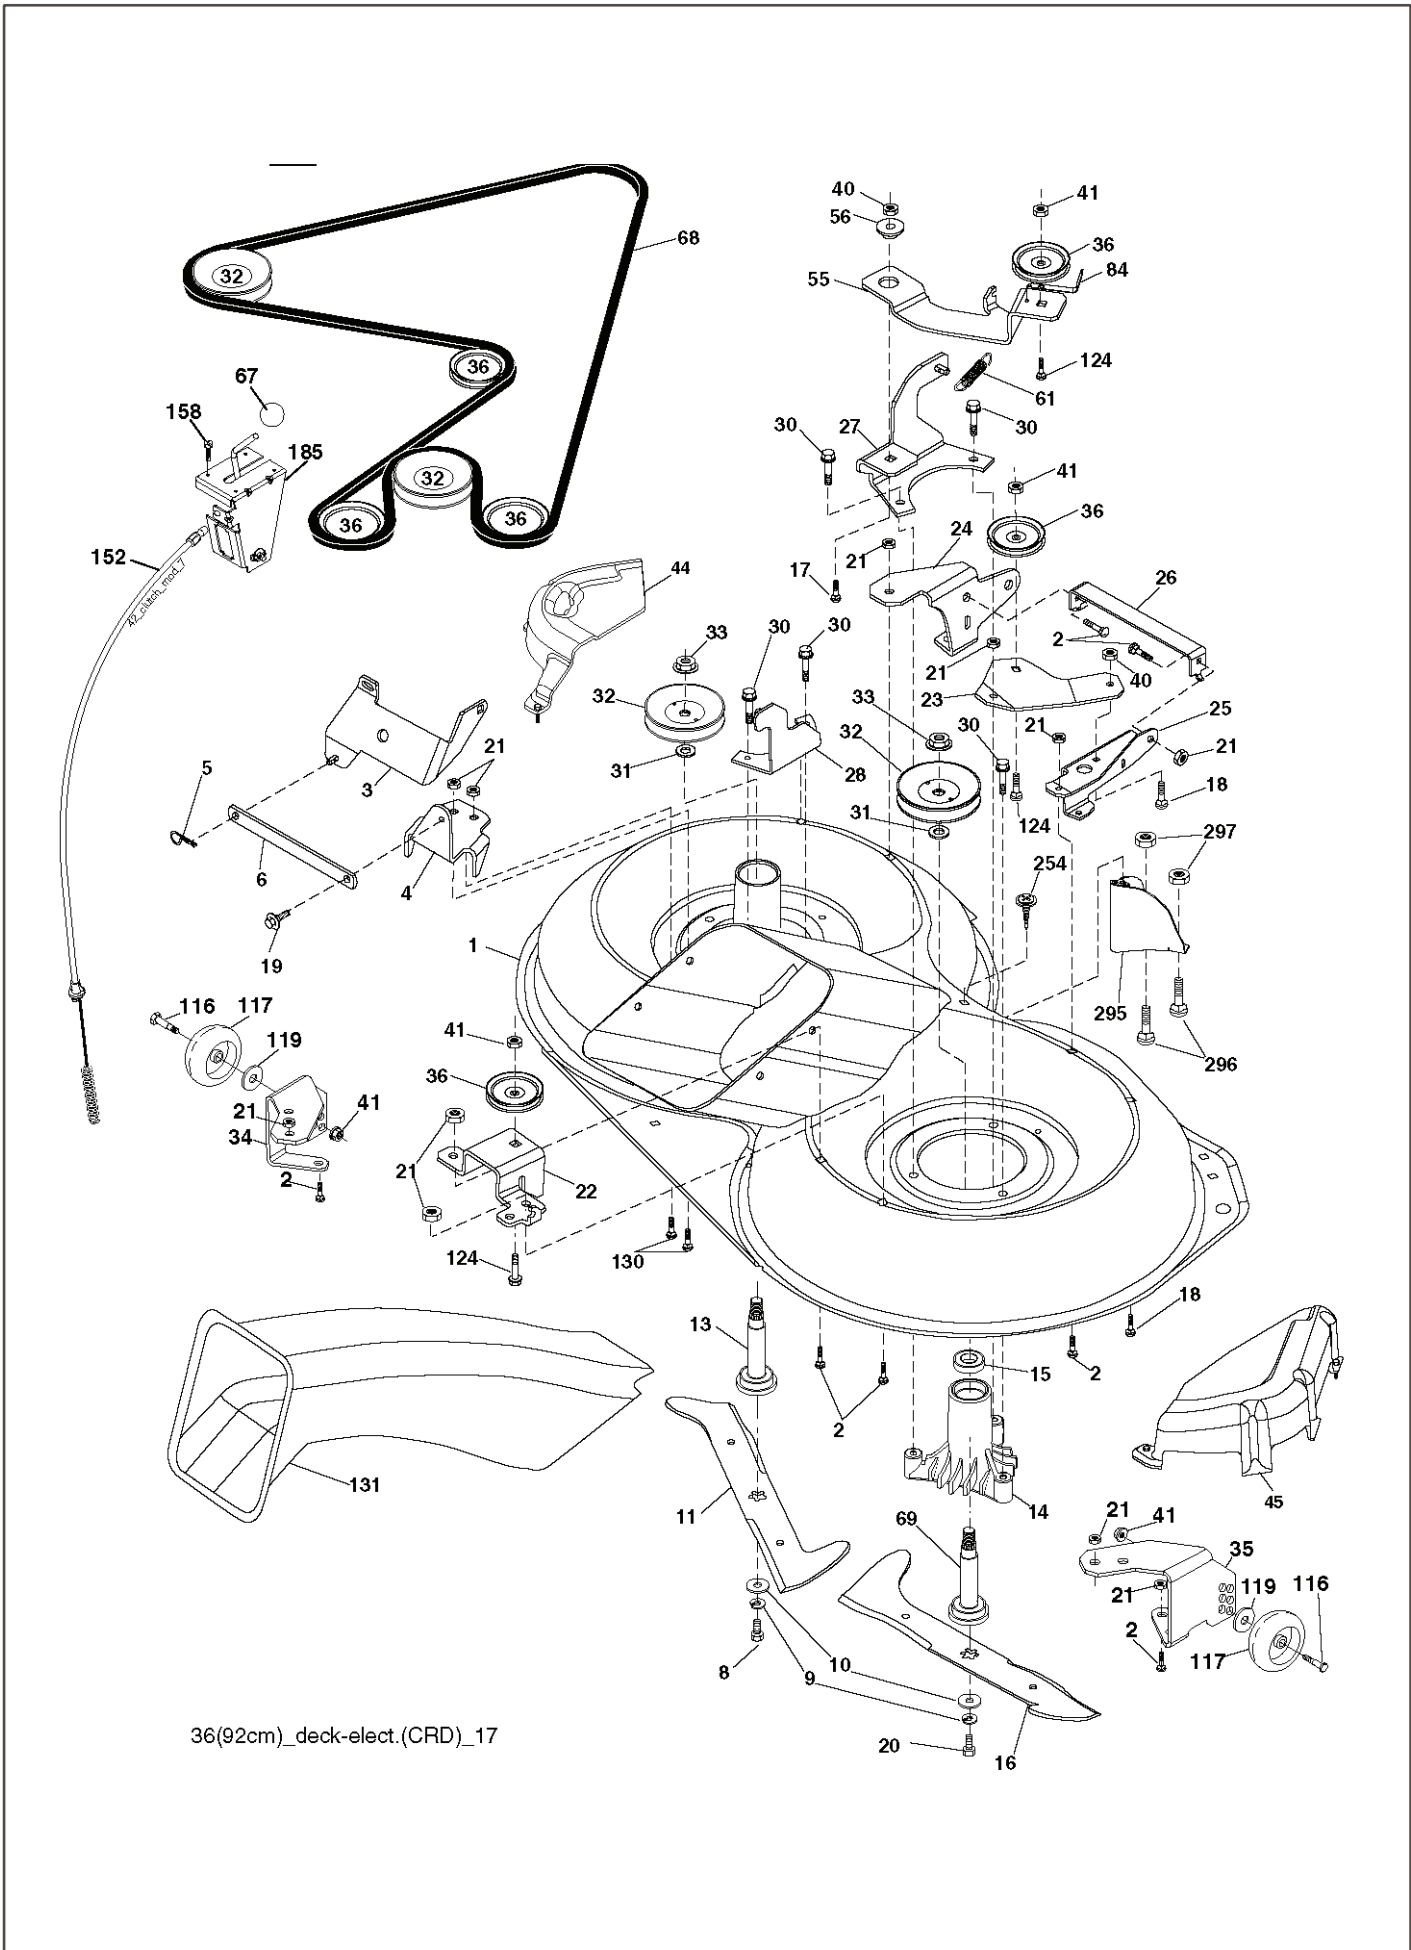

36(92cm)_deck-elect.(CRD)_17

REF.	PART NO.	DESCRIPTION	REMARK	QTY.	KIT
1	532400108	HOUSING		1	
2	872140506	BOLT		1	
3	532431864	BRACKET		1	
4	532165558	BRACKET		1	
5	532124670	RETAINER RING		1	
6	532165557	ROD		1	
8	532181712	BOLT		1	
9	810030600	WASHER		1	
10	532140296	WASHER		1	
11	532186385	BLADE		1	
13	532137645	SHAFT		1	
14	532128774	BEARING HOUSING		1	
15	532110485	BEARING		1	
16	532186386	BLADE		1	
17	872140610	BOLT		1	
18	872110606	BOLT		1	
19	532132827	SPEC. BOLT		1	
20	532181713	BOLT		1	
21	873680500	NUT		1	
22	532199590	BRACKET		1	
23	532165446	PLATE		1	
24	532165242	BRACKET		1	
25	532165244	BRACKET		1	
26	532400110	SUPPORT		1	
27	532165568	BRACKET		1	
28	532165567	BRACKET		1	
30	532173984	SCREW		1	
31	532187690	WASHER		1	
32	532153532	PULLEY		1	
33	532400234	NUT		1	
34	532400107	BRACKET		1	
35	532400106	BRACKET		1	
36	532146763	PULLEY		1	
40	873680600	NUT		1	
41	873900600	NUT		1	
44	532432797	COVER		1	
45	532432796	COVER		1	
55	532199498	ARM		1	
56	532165723	SPACER		1	
61	532199486	SPRING		1	
67	532106932	KNOB		1	
68	532402008	BELT		1	
69	532165482	SHAFT		1	
84	532156085	BELT GUIDE		1	
116	532193406	BOLT		1	
117	532174873	WHEEL		1	
119	819132012	WASHER		1	
124	872110612	BOLT		1	
130	872110506	BOLT		1	
131	532165661	PIPE		1	
152	532176074	WIRE		1	
158	817720408	SCREW		1	
185	532188234	CABLE		1	
254	817000616	SCREW		1	
295	532412171	PLATE		1	
296	872140406	BOLT		1	
297	873930400	NUT		1	
--	532181857	BEARING HOUSING	(Includes housing, shaft assembly, and bearing only - pulley/nut/washer and blade bolt/washers not included)	1	
--	532181858	BEARING HOUSING		1	
--	532413711	CUTTING DECK		1