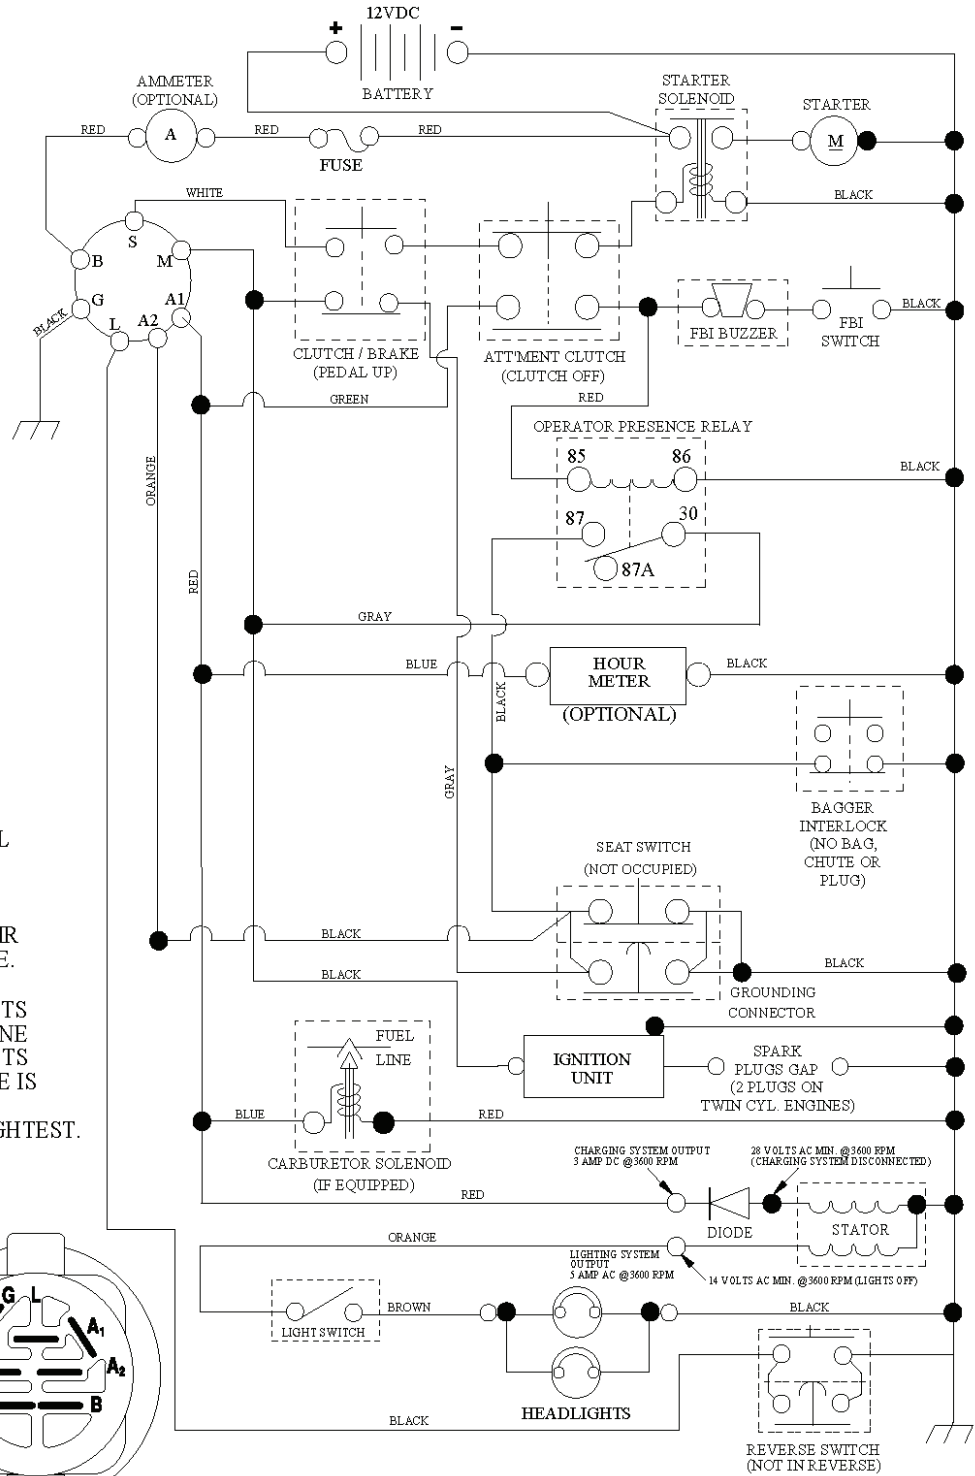

NOTE
YOUR TRACTOR IS EQUIPPED WITH A SPECIAL ALTERNATOR SYSTEM. THE LIGHTS ARE NOT CONNECTED TO THE BATTERY, BUT HAVE THEIR OWN ELECTRICAL SOURCE. BECAUSE OF THIS, THE BRIGHTNESS OF THE LIGHTS WILL CHANGE WITH ENGINE SPEED. AT IDLE THE LIGHTS WILL DIM. AS THE ENGINE IS SPEEDED UP, THE LIGHTS WILL BECOME THEIR BRIGHTEST.