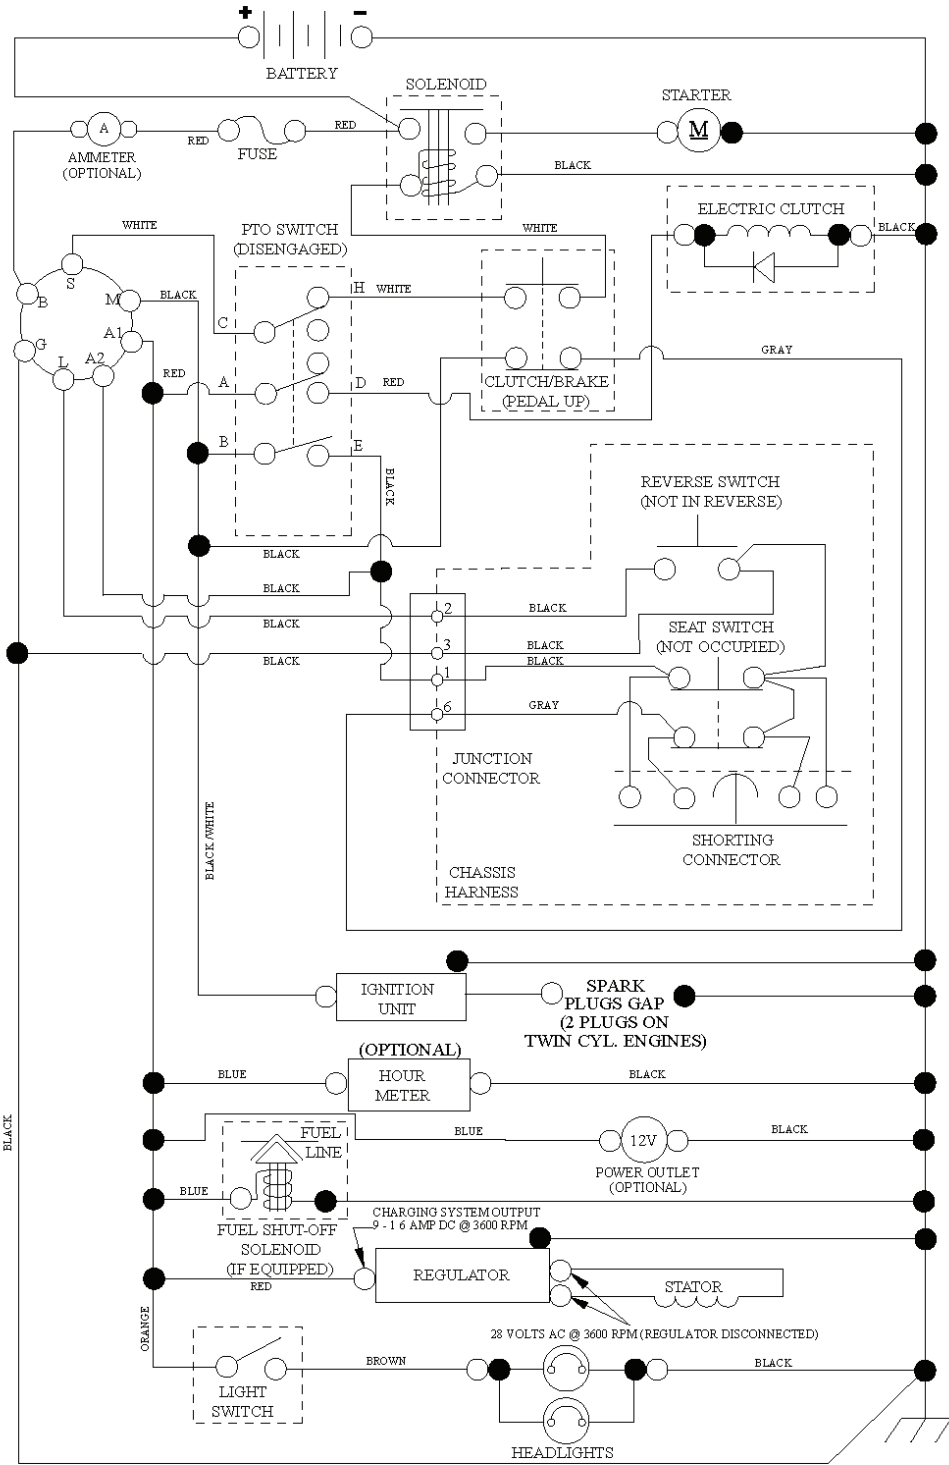

GTH260 TWIN, 96041004504, 2010-03

SPARE PARTS LIST

lift-tex_3

REF.	PART NO.	DESCRIPTION	REMARK	QTY.	KIT
2	532422027	SHAFT		1	
3	532195230	LEVER		1	
7	532411555	GRIP		1	
10	532196314	SPRING		1	
87	532194209	SPRING		1	
88	532195304	SPRING		1	
89	819191912	WASHER		1	
90	532194208	PIN		1	
91	532403407	LINK		1	
97	817000612	SCREW		1	
98	532195264	LINK		1	

PTO SWITCH (MATING SIDE)

IGNITION SWITCH

POSITION	CIRCUIT	"MAKE"
OFF	M+G+A1	
RUN/OVERRIDE	B+A1	
RUN	B+A1	L+A2
START	B+S+A1	

CHASSIS HARNESS CONNECTOR (MATING SIDE)

DASH HARNESS CONNECTOR

WIRING INSULATED CLIPS
 NOTE: IF WIRING INSULATED CLIPS WERE REMOVED FOR SERVICING OF UNIT, THEY SHOULD BE RE-INSTALLED TO PROPERLY SECURE YOUR WIRING.

● NON-REMOVABLE CONNECTIONS

○ REMOVABLE CONNECTIONS

REF.	PART NO.	DESCRIPTION	REMARK	QTY.	KIT
1	532059192	CAP VALVE		1	
2	532065139	NIPPLE		1	
3	532144509	RIM SPROCKET	Front	1	
4	532008134	HOSE	Front (Service Item Only)	1	
5	532106230	TIRE	Front	1	
6	532124957	FITTING	(Front Wheel Only)	1	
7	532124959	BEARING	(Front Wheel Only)	1	
8	532175039	HUB CAP	(Front Wheel Only)	1	
9	532105588	TIRE	Rear	1	
10	532007154	HOSE	Rear (Service Item Only)	1	
11	532144510	WHEEL	Rear	1	
--	532144334	SEALING FOAM		1	

REF.	PART NO.	DESCRIPTION	REMARK	QTY.	KIT
1	532178302	DECAL		1	
3	532196357	DECALC.'DANGER DEFLECTEUR'		1	
4	532196841	DECAL		1	
5	532159737	DECAL		1	
7	532400389	LABEL		1	
8	532198785	LABEL		1	
9	532145005	DECAL		1	
10	532180433	DECAL		1	
11	532182166	DECAL		1	
14	532408845	DECAL		1	
15	532435339	DECAL		1	
16	532429196	DECAL		1	
17	532140837	DECAL		1	
18	532159736	DECAL		1	
--	532162598	DECAL		1	
--	532166960	DECAL		1	
--	532401771	FOOTREST		1	
--	532403773	FOOTREST		1	