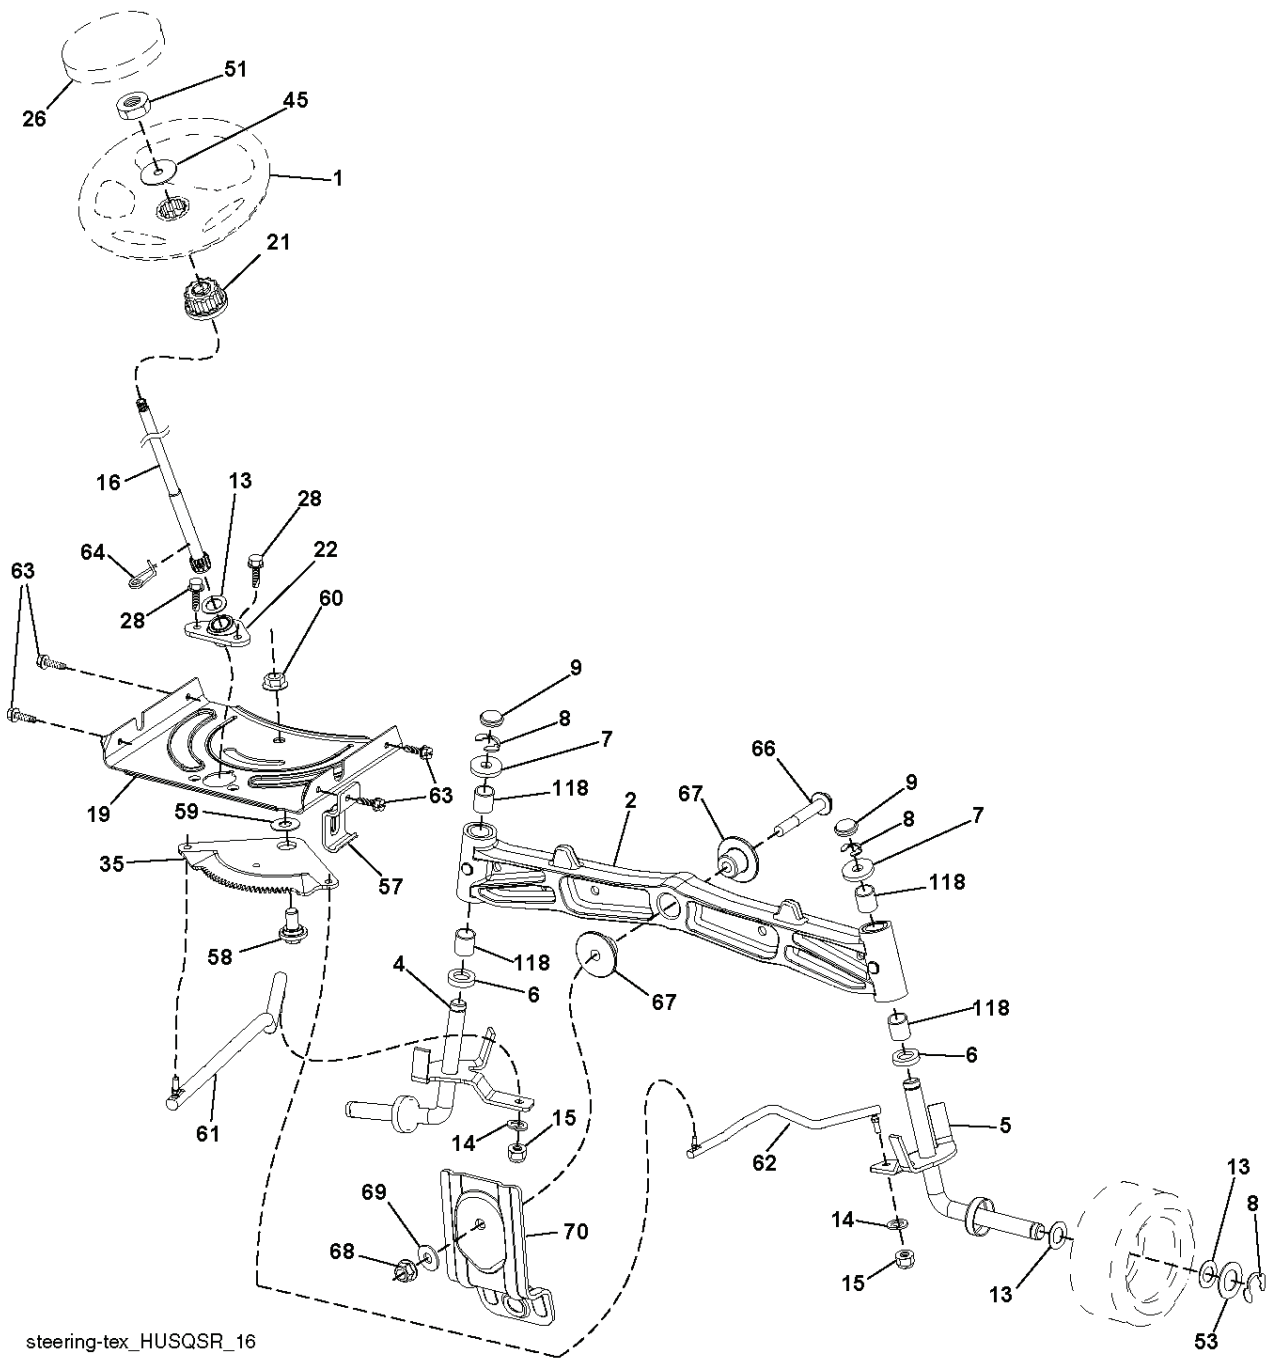

steering-tex_HUSQSR_16

REF.	PART NO.	DESCRIPTION	REMARK	QTY.	KIT
1	532416480	STEERING WHEEL		1	
2	532413591	LINK ARM		1	
4	532403089	SPINDLE SHAFT		1	
5	532403090	SPINDLE SHAFT		1	
6	532124931	WASHER		1	
7	532121748	WASHER		1	
8	812000029	RETAINER RING		1	
9	532121232	HUB CAP		1	
13	532121749	WASHER		1	
14	810040600	WASHER		1	
15	873540600	NUT		1	
16	532194746	SHAFT		1	
19	532194729	PLATE		1	
21	532186737	ADAPTER		1	
22	532420537	SUPPORT		1	
26	532415987	KNOB		1	
28	817000612	SCREW		1	
35	532194732	PLATE		1	
45	819183812	WASHER		1	
51	873940800	NUT		1	
53	532188967	WASHER		1	
57	532197246	BRACKET		1	
58	532194747	BOLT		1	
59	532194748	WASHER		1	
60	873971000	NUT		1	
61	532194740	LINK		1	
62	532194741	LINK		1	
63	817000512	SCREW		1	
64	532199849	SPRING RETAINER		1	
66	871020748	BOLT		1	
67	532194737	BUSHING		1	
68	873900700	NUT		1	
69	532199162	WASHER		1	
70	532196197	BRACKET		1	
118	532406013	BEARING		1	
	PART NO.		REMARK		KIT