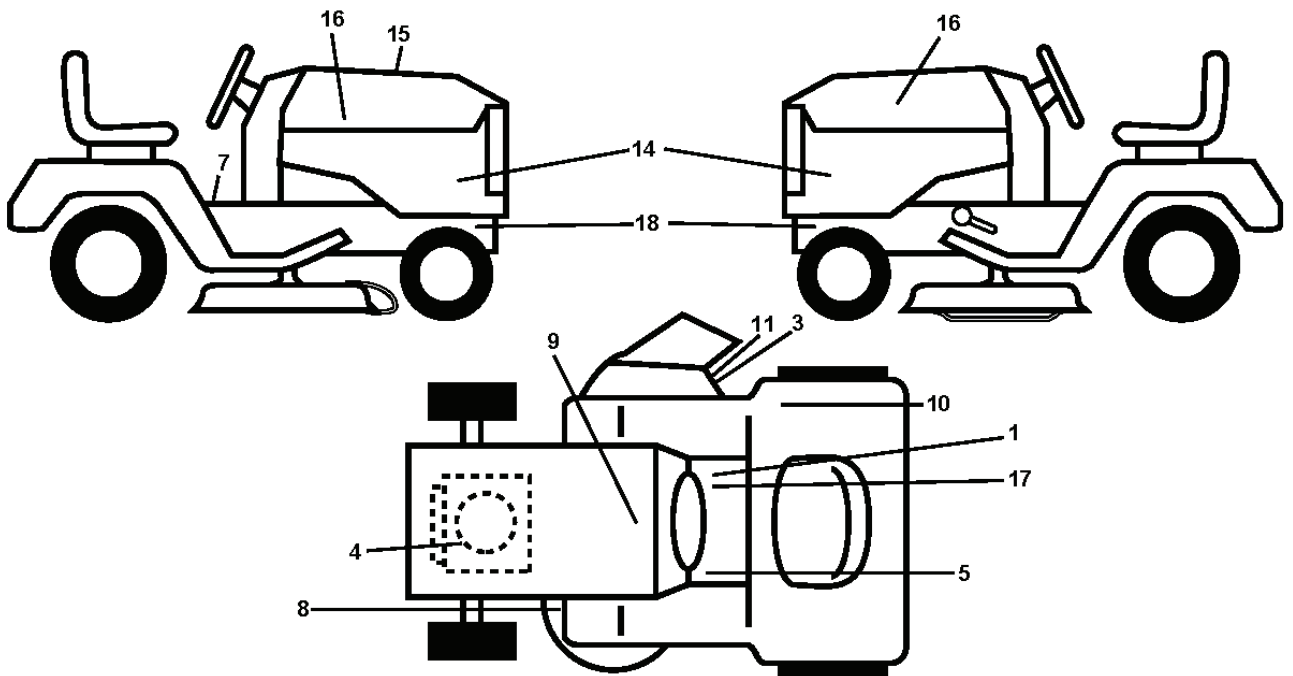

GTH260 TWIN, 96041004504, 2010-03

SPARE PARTS LIST

lift-tex_3

REF.	PART NO.	DESCRIPTION	REMARK	QTY.	KIT
2	532422027	SHAFT		1	
3	532195230	LEVER		1	
7	532411555	GRIP		1	
10	532196314	SPRING		1	
87	532194209	SPRING		1	
88	532195304	SPRING		1	
89	819191912	WASHER		1	
90	532194208	PIN		1	
91	532403407	LINK		1	
97	817000612	SCREW		1	
98	532195264	LINK		1	

PTO SWITCH (MATING SIDE)

IGNITION SWITCH

POSITION	CIRCUIT	"MAKE"
OFF	M+G+A1	
RUN/OVERRIDE	B+A1	
RUN	B+A1	L+A2
START	B+S+A1	

CHASSIS HARNESS CONNECTOR (MATING SIDE)

DASH HARNESS CONNECTOR

WIRING INSULATED CLIPS
 NOTE: IF WIRING INSULATED CLIPS WERE REMOVED FOR SERVICING OF UNIT, THEY SHOULD BE RE-INSTALLED TO PROPERLY SECURE YOUR WIRING.

● NON-REMOVABLE CONNECTIONS

○ REMOVABLE CONNECTIONS

REF.	PART NO.	DESCRIPTION	REMARK	QTY.	KIT
1	532059192	CAP VALVE		1	
2	532065139	NIPPLE		1	
3	532144509	RIM SPROCKET	Front	1	
4	532008134	HOSE	Front (Service Item Only)	1	
5	532106230	TIRE	Front	1	
6	532124957	FITTING	(Front Wheel Only)	1	
7	532124959	BEARING	(Front Wheel Only)	1	
8	532175039	HUB CAP	(Front Wheel Only)	1	
9	532105588	TIRE	Rear	1	
10	532007154	HOSE	Rear (Service Item Only)	1	
11	532144510	WHEEL	Rear	1	
--	532144334	SEALING FOAM		1	

REF.	PART NO.	DESCRIPTION	REMARK	QTY.	KIT
1	532178302	DECAL		1	
3	532196357	DECALC.'DANGER DEFLECTEUR'		1	
4	532196841	DECAL		1	
5	532159737	DECAL		1	
7	532400389	LABEL		1	
8	532198785	LABEL		1	
9	532145005	DECAL		1	
10	532180433	DECAL		1	
11	532182166	DECAL		1	
14	532408845	DECAL		1	
15	532435339	DECAL		1	
16	532429196	DECAL		1	
17	532140837	DECAL		1	
18	532159736	DECAL		1	
--	532162598	DECAL		1	
--	532166960	DECAL		1	
--	532401771	FOOTREST		1	
--	532403773	FOOTREST		1	