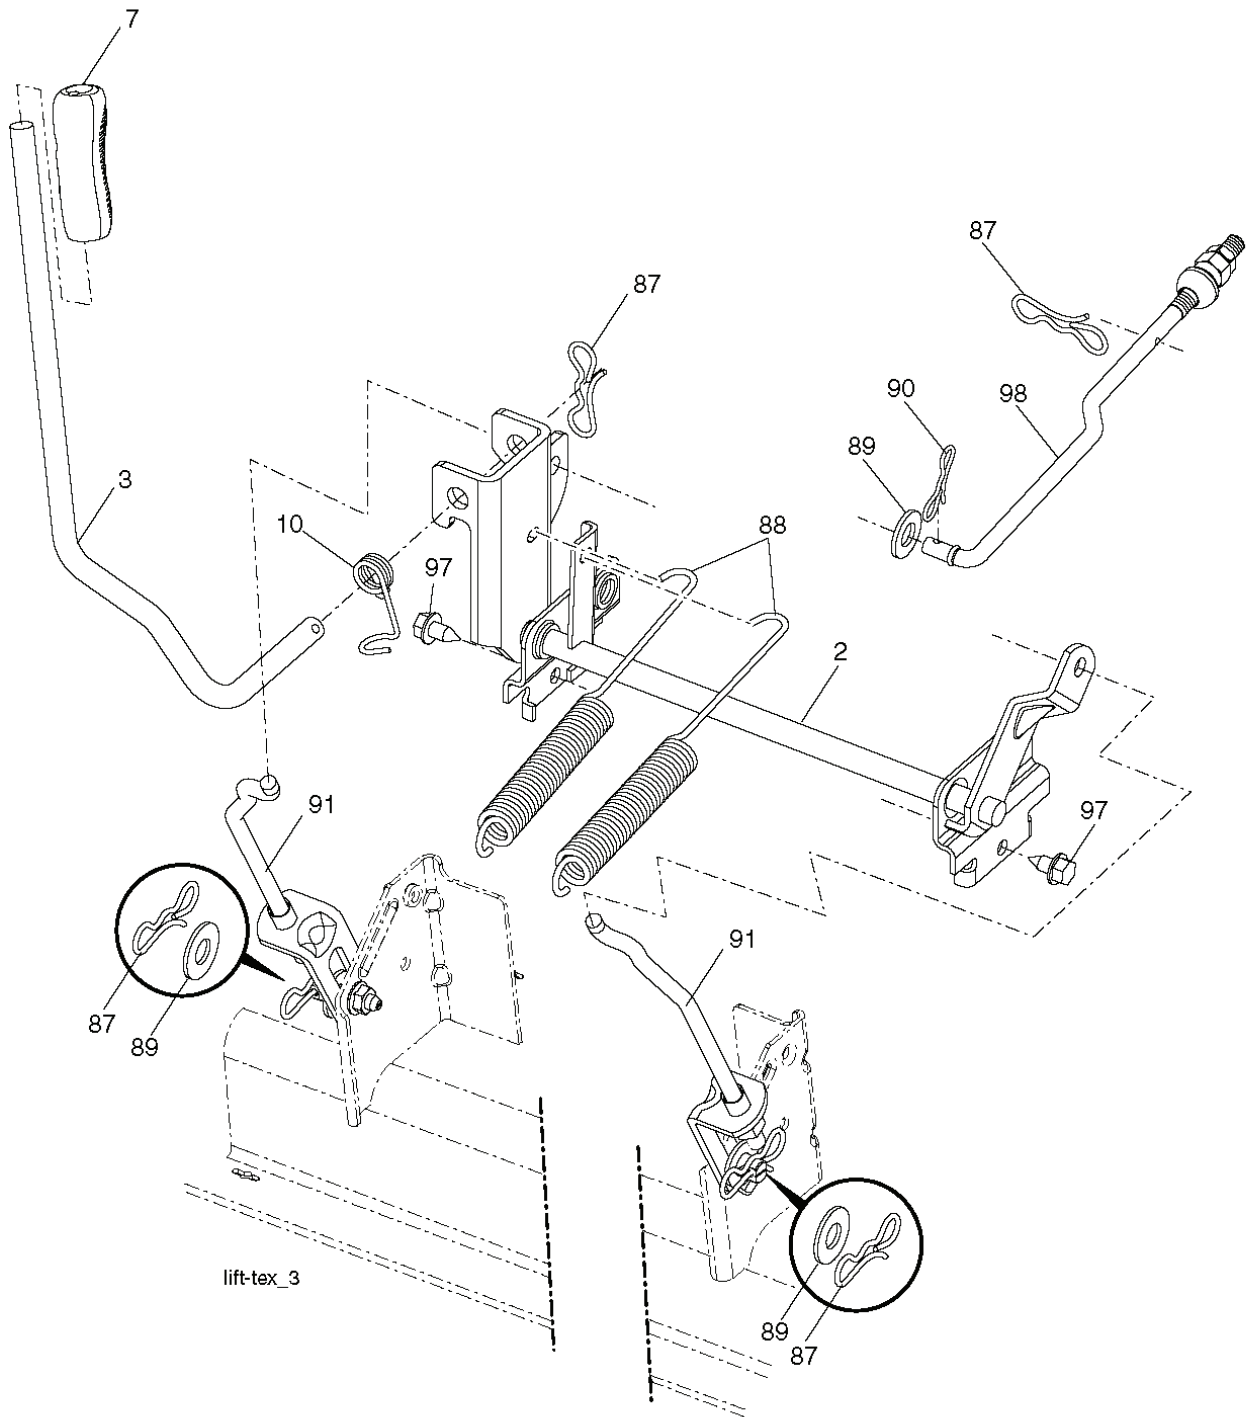

GTH260 TWIN, 96041004504, 2010-03

SPARE PARTS LIST

lift-tex_3

REF.	PART NO.	DESCRIPTION	REMARK	QTY.	KIT
2	532422027	SHAFT		1	
3	532195230	LEVER		1	
7	532411555	GRIP		1	
10	532196314	SPRING		1	
87	532194209	SPRING		1	
88	532195304	SPRING		1	
89	819191912	WASHER		1	
90	532194208	PIN		1	
91	532403407	LINK		1	
97	817000612	SCREW		1	
98	532195264	LINK		1	

PTO SWITCH (MATING SIDE)

IGNITION SWITCH

POSITION	CIRCUIT	"MAKE"
OFF	M+G+A1	
RUN/OVERRIDE	B+A1	
RUN	B+A1	L+A2
START	B+S+A1	

CHASSIS HARNESS CONNECTOR (MATING SIDE)

DASH HARNESS CONNECTOR

WIRING INSULATED CLIPS
 NOTE: IF WIRING INSULATED CLIPS WERE REMOVED FOR SERVICING OF UNIT, THEY SHOULD BE RE-INSTALLED TO PROPERLY SECURE YOUR WIRING.

● NON-REMOVABLE CONNECTIONS

○ REMOVABLE CONNECTIONS

REF.	PART NO.	DESCRIPTION	REMARK	QTY.	KIT
1	532059192	CAP VALVE		1	
2	532065139	NIPPLE		1	
3	532144509	RIM SPROCKET	Front	1	
4	532008134	HOSE	Front (Service Item Only)	1	
5	532106230	TIRE	Front	1	
6	532124957	FITTING	(Front Wheel Only)	1	
7	532124959	BEARING	(Front Wheel Only)	1	
8	532175039	HUB CAP	(Front Wheel Only)	1	
9	532105588	TIRE	Rear	1	
10	532007154	HOSE	Rear (Service Item Only)	1	
11	532144510	WHEEL	Rear	1	
--	532144334	SEALING FOAM		1	

REF.	PART NO.	DESCRIPTION	REMARK	QTY.	KIT
1	532178302	DECAL		1	
3	532196357	DECALC.'DANGER DEFLECTEUR'		1	
4	532196841	DECAL		1	
5	532159737	DECAL		1	
7	532400389	LABEL		1	
8	532198785	LABEL		1	
9	532145005	DECAL		1	
10	532180433	DECAL		1	
11	532182166	DECAL		1	
14	532408845	DECAL		1	
15	532435339	DECAL		1	
16	532429196	DECAL		1	
17	532140837	DECAL		1	
18	532159736	DECAL		1	
--	532162598	DECAL		1	
--	532166960	DECAL		1	
--	532401771	FOOTREST		1	
--	532403773	FOOTREST		1	