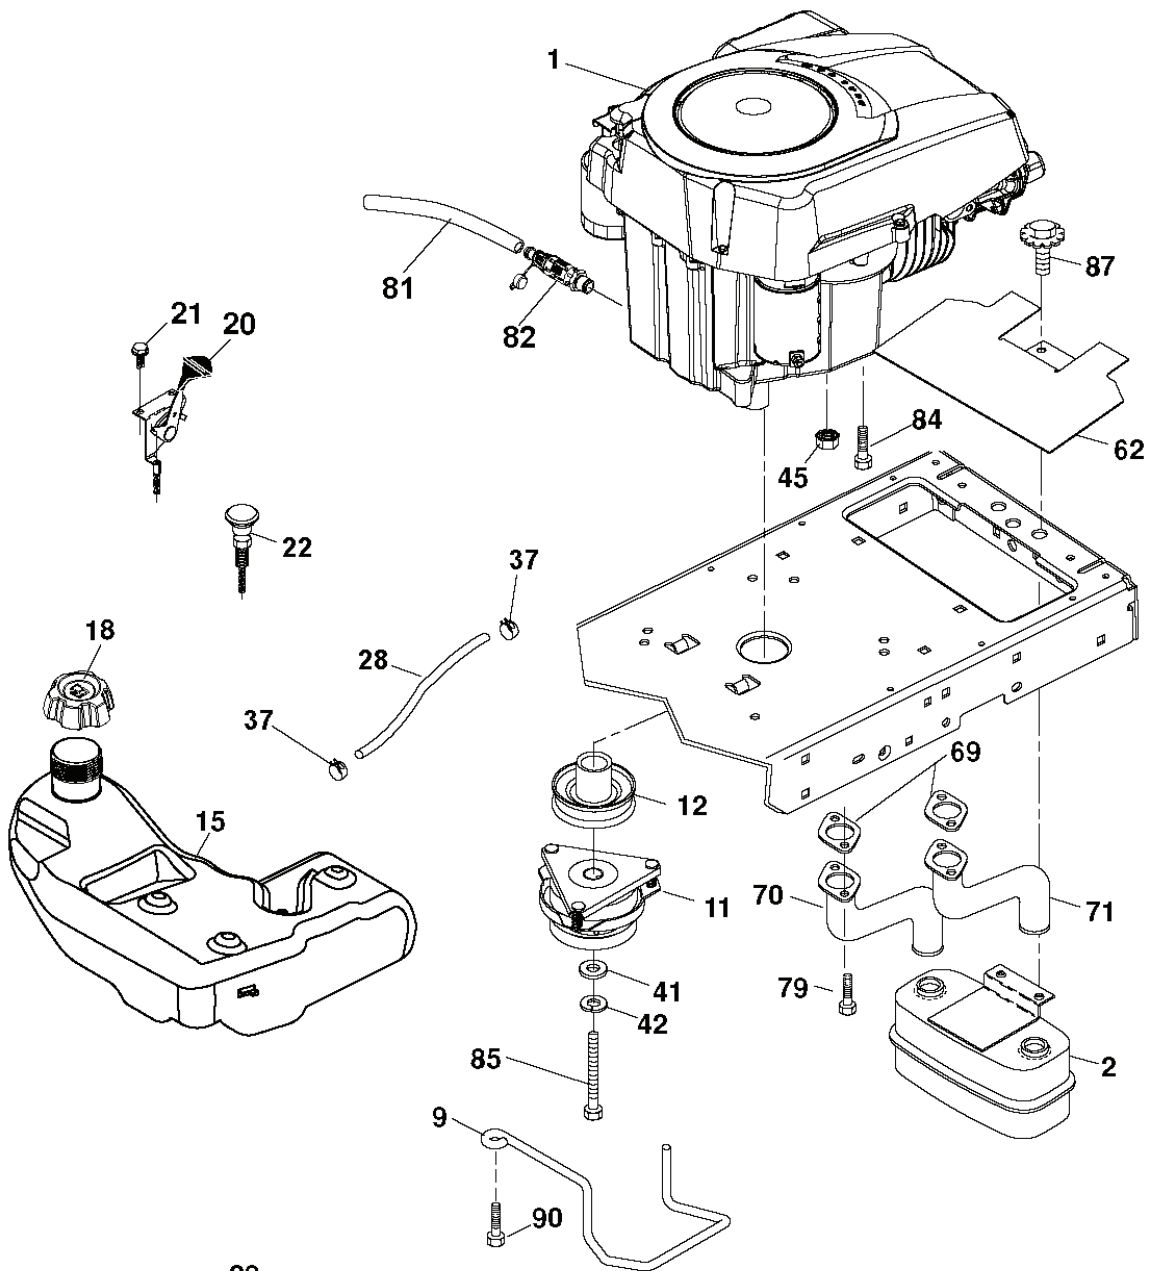

GTH260 TWIN, 96041004504, 2010-03

SPARE PARTS LIST

lift-tex_3

REF.	PART NO.	DESCRIPTION	REMARK	QTY.	KIT
2	532422027	SHAFT		1	
3	532195230	LEVER		1	
7	532411555	GRIP		1	
10	532196314	SPRING		1	
87	532194209	SPRING		1	
88	532195304	SPRING		1	
89	819191912	WASHER		1	
90	532194208	PIN		1	
91	532403407	LINK		1	
97	817000612	SCREW		1	
98	532195264	LINK		1	

PTO SWITCH (MATING SIDE)

IGNITION SWITCH

POSITION	CIRCUIT	"MAKE"
OFF	M+G+A1	
RUN/OVERRIDE	B+A1	
RUN	B+A1	L+A2
START	B+S+A1	

CHASSIS HARNESS CONNECTOR (MATING SIDE)

DASH HARNESS CONNECTOR

WIRING INSULATED CLIPS
 NOTE: IF WIRING INSULATED CLIPS WERE REMOVED FOR SERVICING OF UNIT, THEY SHOULD BE RE-INSTALLED TO PROPERLY SECURE YOUR WIRING.

● NON-REMOVABLE CONNECTIONS

○ REMOVABLE CONNECTIONS

REF.	PART NO.	DESCRIPTION	REMARK	QTY.	KIT
1	532059192	CAP VALVE		1	
2	532065139	NIPPLE		1	
3	532144509	RIM SPROCKET	Front	1	
4	532008134	HOSE	Front (Service Item Only)	1	
5	532106230	TIRE	Front	1	
6	532124957	FITTING	(Front Wheel Only)	1	
7	532124959	BEARING	(Front Wheel Only)	1	
8	532175039	HUB CAP	(Front Wheel Only)	1	
9	532105588	TIRE	Rear	1	
10	532007154	HOSE	Rear (Service Item Only)	1	
11	532144510	WHEEL	Rear	1	
--	532144334	SEALING FOAM		1	

REF.	PART NO.	DESCRIPTION	REMARK	QTY.	KIT
1	532178302	DECAL		1	
3	532196357	DECALC.'DANGER DEFLECTEUR'		1	
4	532196841	DECAL		1	
5	532159737	DECAL		1	
7	532400389	LABEL		1	
8	532198785	LABEL		1	
9	532145005	DECAL		1	
10	532180433	DECAL		1	
11	532182166	DECAL		1	
14	532408845	DECAL		1	
15	532435339	DECAL		1	
16	532429196	DECAL		1	
17	532140837	DECAL		1	
18	532159736	DECAL		1	
--	532162598	DECAL		1	
--	532166960	DECAL		1	
--	532401771	FOOTREST		1	
--	532403773	FOOTREST		1	