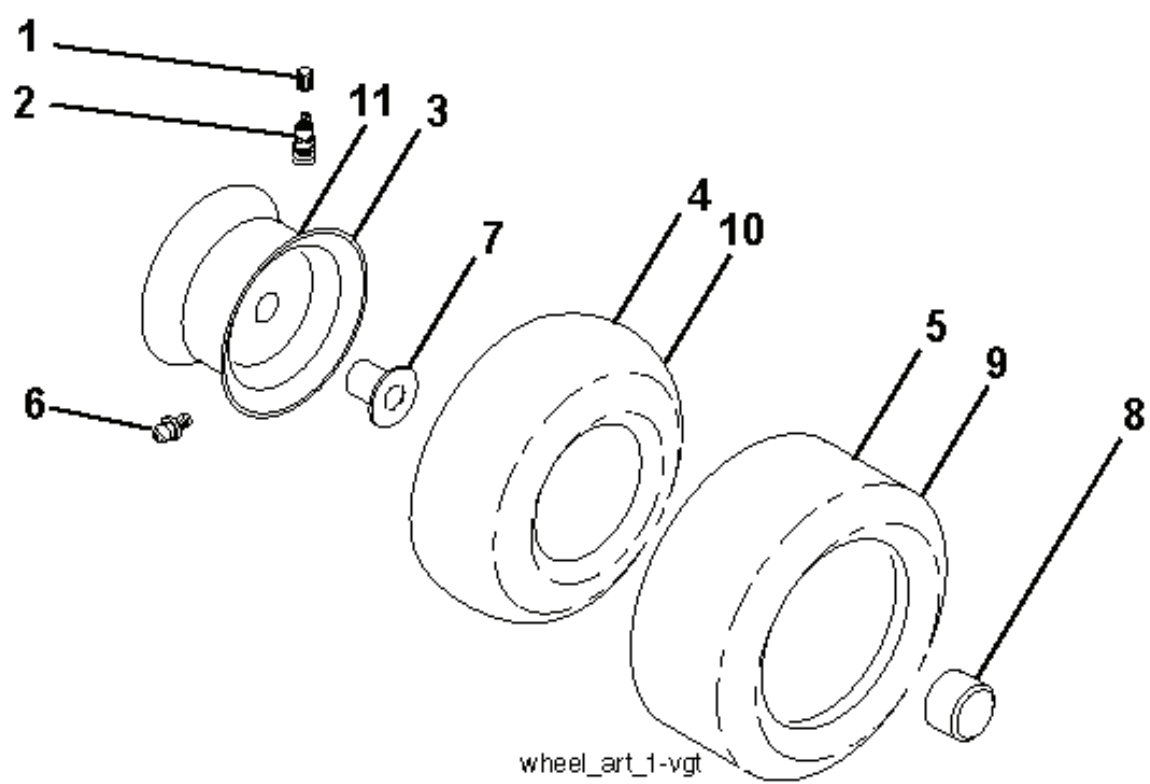

GTH260 TWIN, 96041004504, 2010-03

SPARE PARTS LIST

lift-tex_3

REF.	PART NO.	DESCRIPTION	REMARK	QTY.	KIT
2	532422027	SHAFT		1	
3	532195230	LEVER		1	
7	532411555	GRIP		1	
10	532196314	SPRING		1	
87	532194209	SPRING		1	
88	532195304	SPRING		1	
89	819191912	WASHER		1	
90	532194208	PIN		1	
91	532403407	LINK		1	
97	817000612	SCREW		1	
98	532195264	LINK		1	

PTO SWITCH (MATING SIDE)

IGNITION SWITCH

POSITION	CIRCUIT	"MAKE"
OFF	M+G+A1	
RUN/OVERRIDE	B+A1	
RUN	B+A1	L+A2
START	B+S+A1	

CHASSIS HARNESS CONNECTOR (MATING SIDE)

DASH HARNESS CONNECTOR

WIRING INSULATED CLIPS
 NOTE: IF WIRING INSULATED CLIPS WERE REMOVED FOR SERVICING OF UNIT, THEY SHOULD BE RE-INSTALLED TO PROPERLY SECURE YOUR WIRING.

● NON-REMOVABLE CONNECTIONS

○ REMOVABLE CONNECTIONS

REF.	PART NO.	DESCRIPTION	REMARK	QTY.	KIT
1	532059192	CAP VALVE		1	
2	532065139	NIPPLE		1	
3	532144509	RIM SPROCKET	Front	1	
4	532008134	HOSE	Front (Service Item Only)	1	
5	532106230	TIRE	Front	1	
6	532124957	FITTING	(Front Wheel Only)	1	
7	532124959	BEARING	(Front Wheel Only)	1	
8	532175039	HUB CAP	(Front Wheel Only)	1	
9	532105588	TIRE	Rear	1	
10	532007154	HOSE	Rear (Service Item Only)	1	
11	532144510	WHEEL	Rear	1	
--	532144334	SEALING FOAM		1	

REF.	PART NO.	DESCRIPTION	REMARK	QTY.	KIT
1	532178302	DECAL		1	
3	532196357	DECALC.'DANGER DEFLECTEUR'		1	
4	532196841	DECAL		1	
5	532159737	DECAL		1	
7	532400389	LABEL		1	
8	532198785	LABEL		1	
9	532145005	DECAL		1	
10	532180433	DECAL		1	
11	532182166	DECAL		1	
14	532408845	DECAL		1	
15	532435339	DECAL		1	
16	532429196	DECAL		1	
17	532140837	DECAL		1	
18	532159736	DECAL		1	
--	532162598	DECAL		1	
--	532166960	DECAL		1	
--	532401771	FOOTREST		1	
--	532403773	FOOTREST		1	