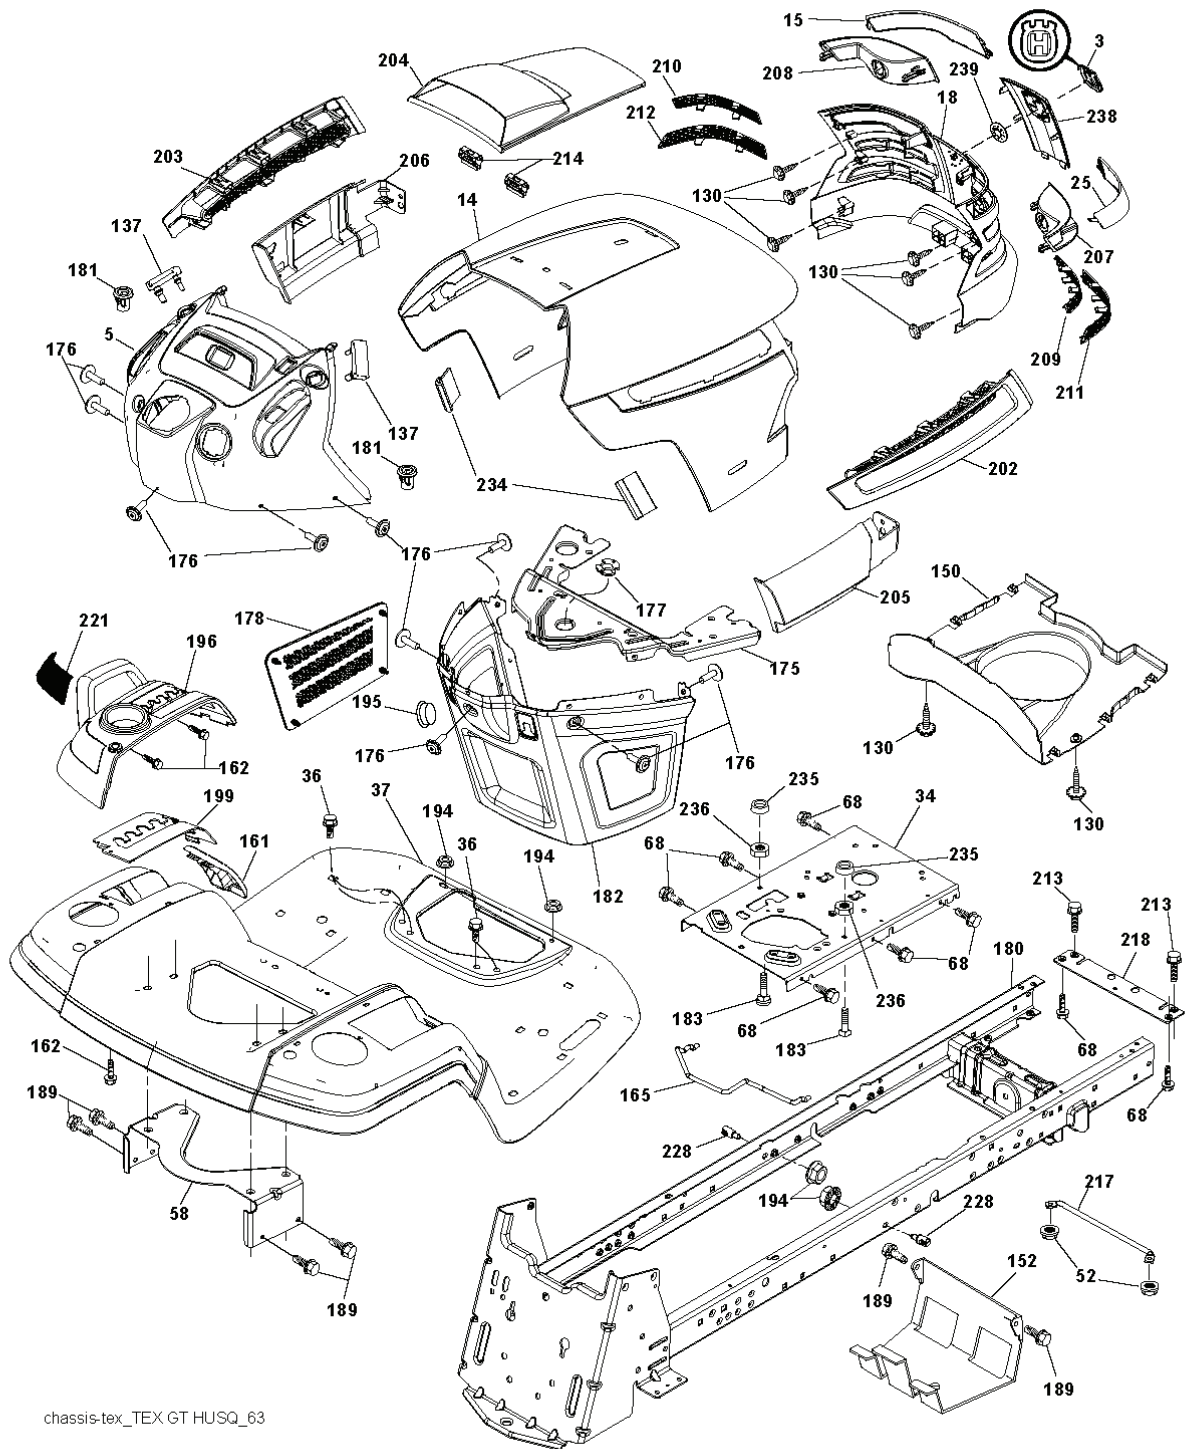

GTH260 TWIN, 96041004504, 2010-03

SPARE PARTS LIST

lift-tex_3

REF.	PART NO.	DESCRIPTION	REMARK	QTY.	KIT
2	532422027	SHAFT		1	
3	532195230	LEVER		1	
7	532411555	GRIP		1	
10	532196314	SPRING		1	
87	532194209	SPRING		1	
88	532195304	SPRING		1	
89	819191912	WASHER		1	
90	532194208	PIN		1	
91	532403407	LINK		1	
97	817000612	SCREW		1	
98	532195264	LINK		1	

PTO SWITCH (MATING SIDE)

IGNITION SWITCH

POSITION	CIRCUIT	"MAKE"
OFF	M+G+A1	
RUN/OVERRIDE	B+A1	
RUN	B+A1	L+A2
START	B+S+A1	

CHASSIS HARNESS CONNECTOR (MATING SIDE)

DASH HARNESS CONNECTOR

WIRING INSULATED CLIPS
 NOTE: IF WIRING INSULATED CLIPS WERE REMOVED FOR SERVICING OF UNIT, THEY SHOULD BE RE-INSTALLED TO PROPERLY SECURE YOUR WIRING.

● NON-REMOVABLE CONNECTIONS

○ REMOVABLE CONNECTIONS

REF.	PART NO.	DESCRIPTION	REMARK	QTY.	KIT
1	532059192	CAP VALVE		1	
2	532065139	NIPPLE		1	
3	532144509	RIM SPROCKET	Front	1	
4	532008134	HOSE	Front (Service Item Only)	1	
5	532106230	TIRE	Front	1	
6	532124957	FITTING	(Front Wheel Only)	1	
7	532124959	BEARING	(Front Wheel Only)	1	
8	532175039	HUB CAP	(Front Wheel Only)	1	
9	532105588	TIRE	Rear	1	
10	532007154	HOSE	Rear (Service Item Only)	1	
11	532144510	WHEEL	Rear	1	
--	532144334	SEALING FOAM		1	

REF.	PART NO.	DESCRIPTION	REMARK	QTY.	KIT
1	532178302	DECAL		1	
3	532196357	DECALC.'DANGER DEFLECTEUR'		1	
4	532196841	DECAL		1	
5	532159737	DECAL		1	
7	532400389	LABEL		1	
8	532198785	LABEL		1	
9	532145005	DECAL		1	
10	532180433	DECAL		1	
11	532182166	DECAL		1	
14	532408845	DECAL		1	
15	532435339	DECAL		1	
16	532429196	DECAL		1	
17	532140837	DECAL		1	
18	532159736	DECAL		1	
--	532162598	DECAL		1	
--	532166960	DECAL		1	
--	532401771	FOOTREST		1	
--	532403773	FOOTREST		1	