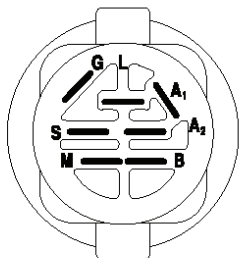

IGNITION SWITCH

POSITION	CIRCUIT	"MAKE"
OFF	M+G+A1	
RUN/OVERRIDE	B+A1	
RUN	B+A1	L+A2
START	B+S+A1	

WIRING INSULATED CLIPS
NOTE: IF WIRING INSULATED CLIPS WERE REMOVED FOR SERVICING OF UNIT, THEY SHOULD BE RE-INSTALLED TO PROPERLY SECURE YOUR WIRING.

● NON-REMOVABLE CONNECTIONS

○ REMOVABLE CONNECTIONS