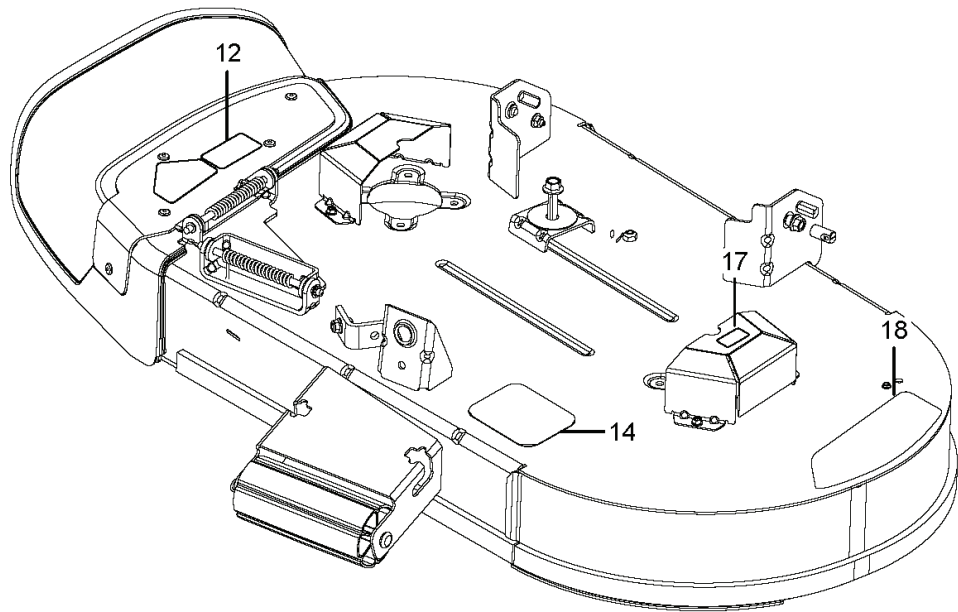

REF.	PART NO.	DESCRIPTION	REMARK	QTY.	KIT
1	587595601	DECAL		1	
2	587595501	DECAL		1	
3	587769201	DECAL		2	
4	539105745	DECAL		1	
5	532428677	DECAL		1	
6	539108385	DECAL		1	
7	539108386	DECAL		1	
8	539109897	DECAL		1	
9	590485501	DECAL		1	
10	532423829	DECAL		1	
11	588035101	DECAL		1	
12	586978801	DECAL		1	
13	577469001	DECAL		2	
14	510240201	DECAL		1	
15	581724102	DECAL		1	
16	501082601	DECAL		1	
17	589357901	DECAL		1	
18	590884901	DECAL		1	
19	591357301	DECAL		1	
20	587000701	PAD		1