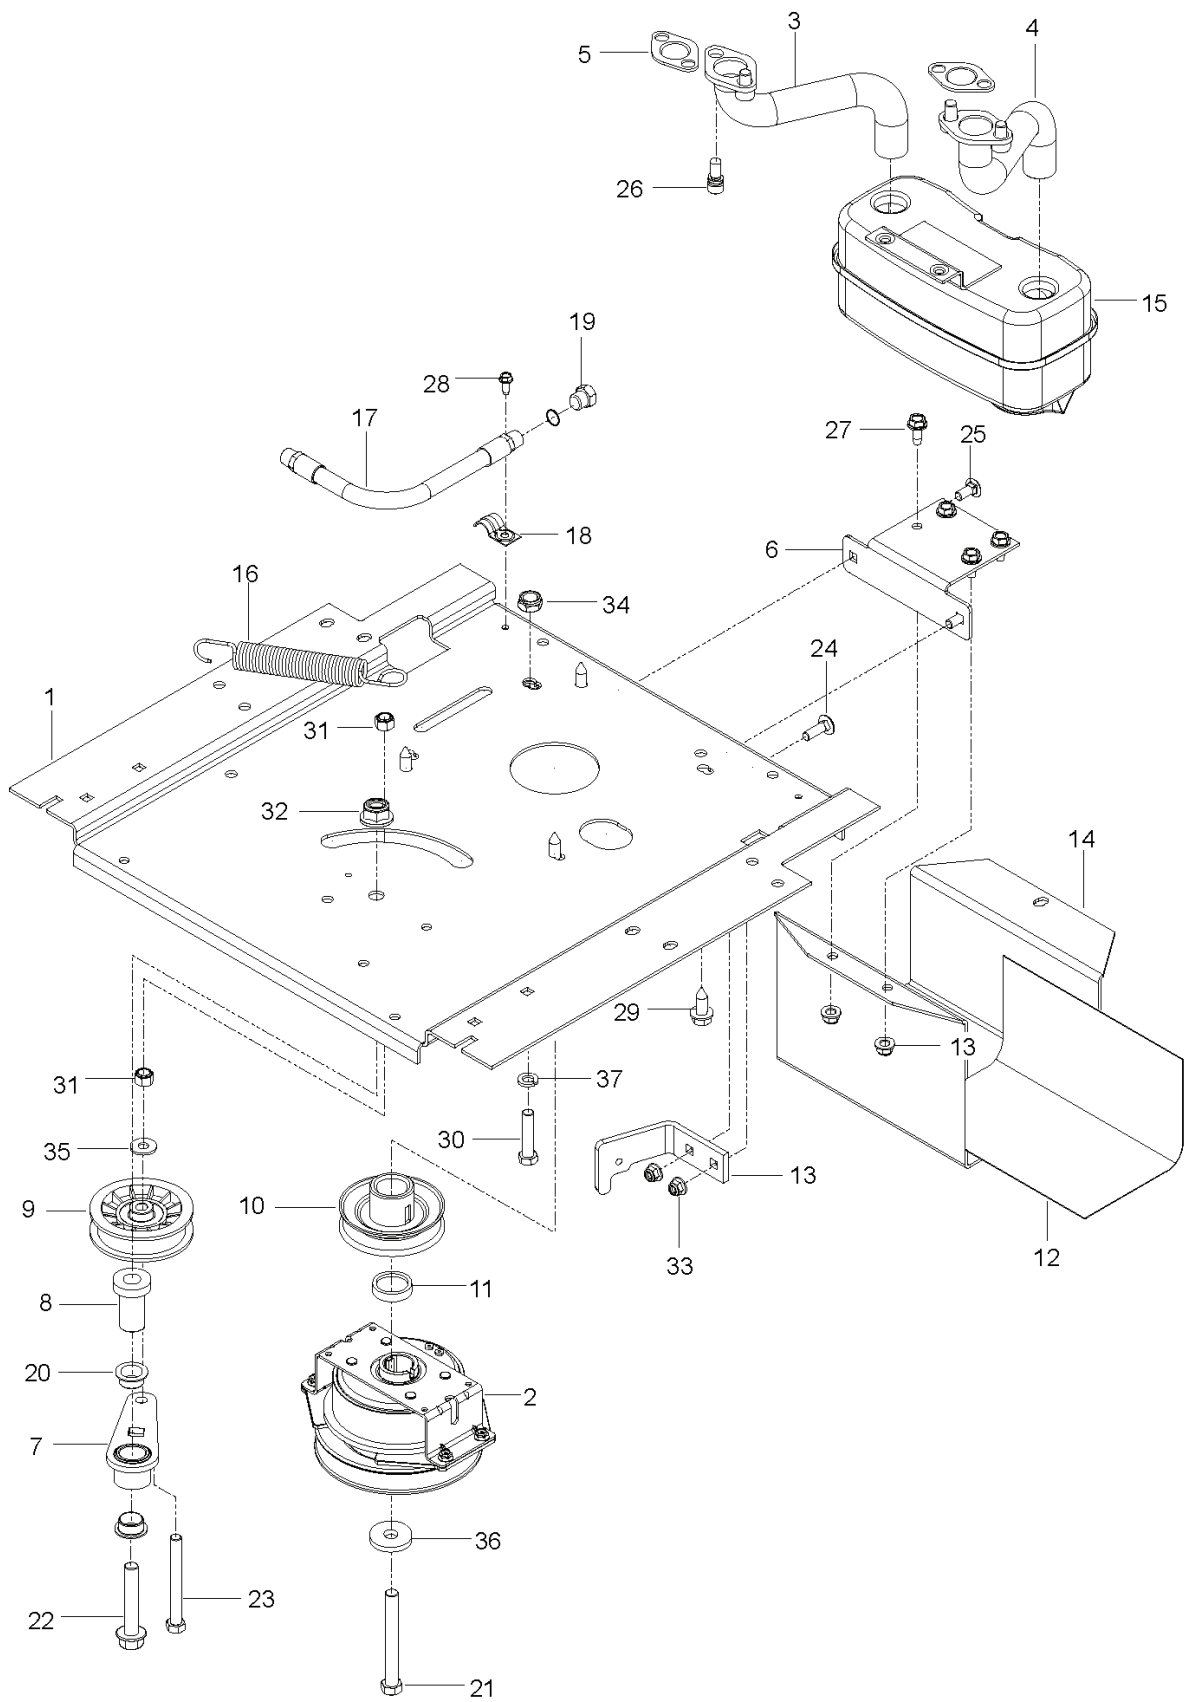

Z 242F, 967602803-00, 2018-04

SPARE PARTS LIST

REF.	PART NO.	DESCRIPTION	REMARK	QTY.	KIT
1	587595601	DECAL		1	
2	587595501	DECAL		1	
3	587769201	DECAL		2	
4	539105745	DECAL		1	
5	532428677	DECAL		1	
6	539108385	DECAL		1	
7	539108386	DECAL		1	
8	539109897	DECAL		1	
9	590485501	DECAL		1	
10	532423829	DECAL		1	
11	588035101	DECAL		1	
12	586978801	DECAL		1	
13	577469001	DECAL		2	
14	510240201	DECAL		1	
15	581724102	DECAL		1	
16	501082601	DECAL		1	
17	589357901	DECAL		1	
18	590884901	DECAL		1	
19	591357301	DECAL		1	
20	587000701	PAD		1	

REF.	PART NO.	DESCRIPTION	REMARK	QTY.	KIT
1	532439822	SEAT		1	9
2	587232002	PLATE		1	
3	586220802	SUPPORT PLATE		1	
4	586221202	PLATE		1	
5	589761206	PLATE		1	
6	580308202	SUPPORT		2	
7	532198200	SPRING		1	
8	589483501	SPRING		2	
9	581429302	SWITCH		1	
10	532197661	HANDLE		1	
11	586428601	SUPPORT LEG		1	
12	585989301	BUMPER		2	
13	539104763	CLIP		5	
14	872140506	BOLT		4	
15	510422701	SCREW		2	
16	874780620	BOLT		2	
17	874760612	BOLT		1	
18	539110303	BOLT		2	
19	817490512	SCREW		4	
20	817000510	BOLT		6	
21	539112899	NUT, 5/16-18, NYLOC		4	
22	521996501	NUT		2	
23	819141614	WASHER		2	
24	501051801	WASHER		2	
	532421499	ARM REST		1	