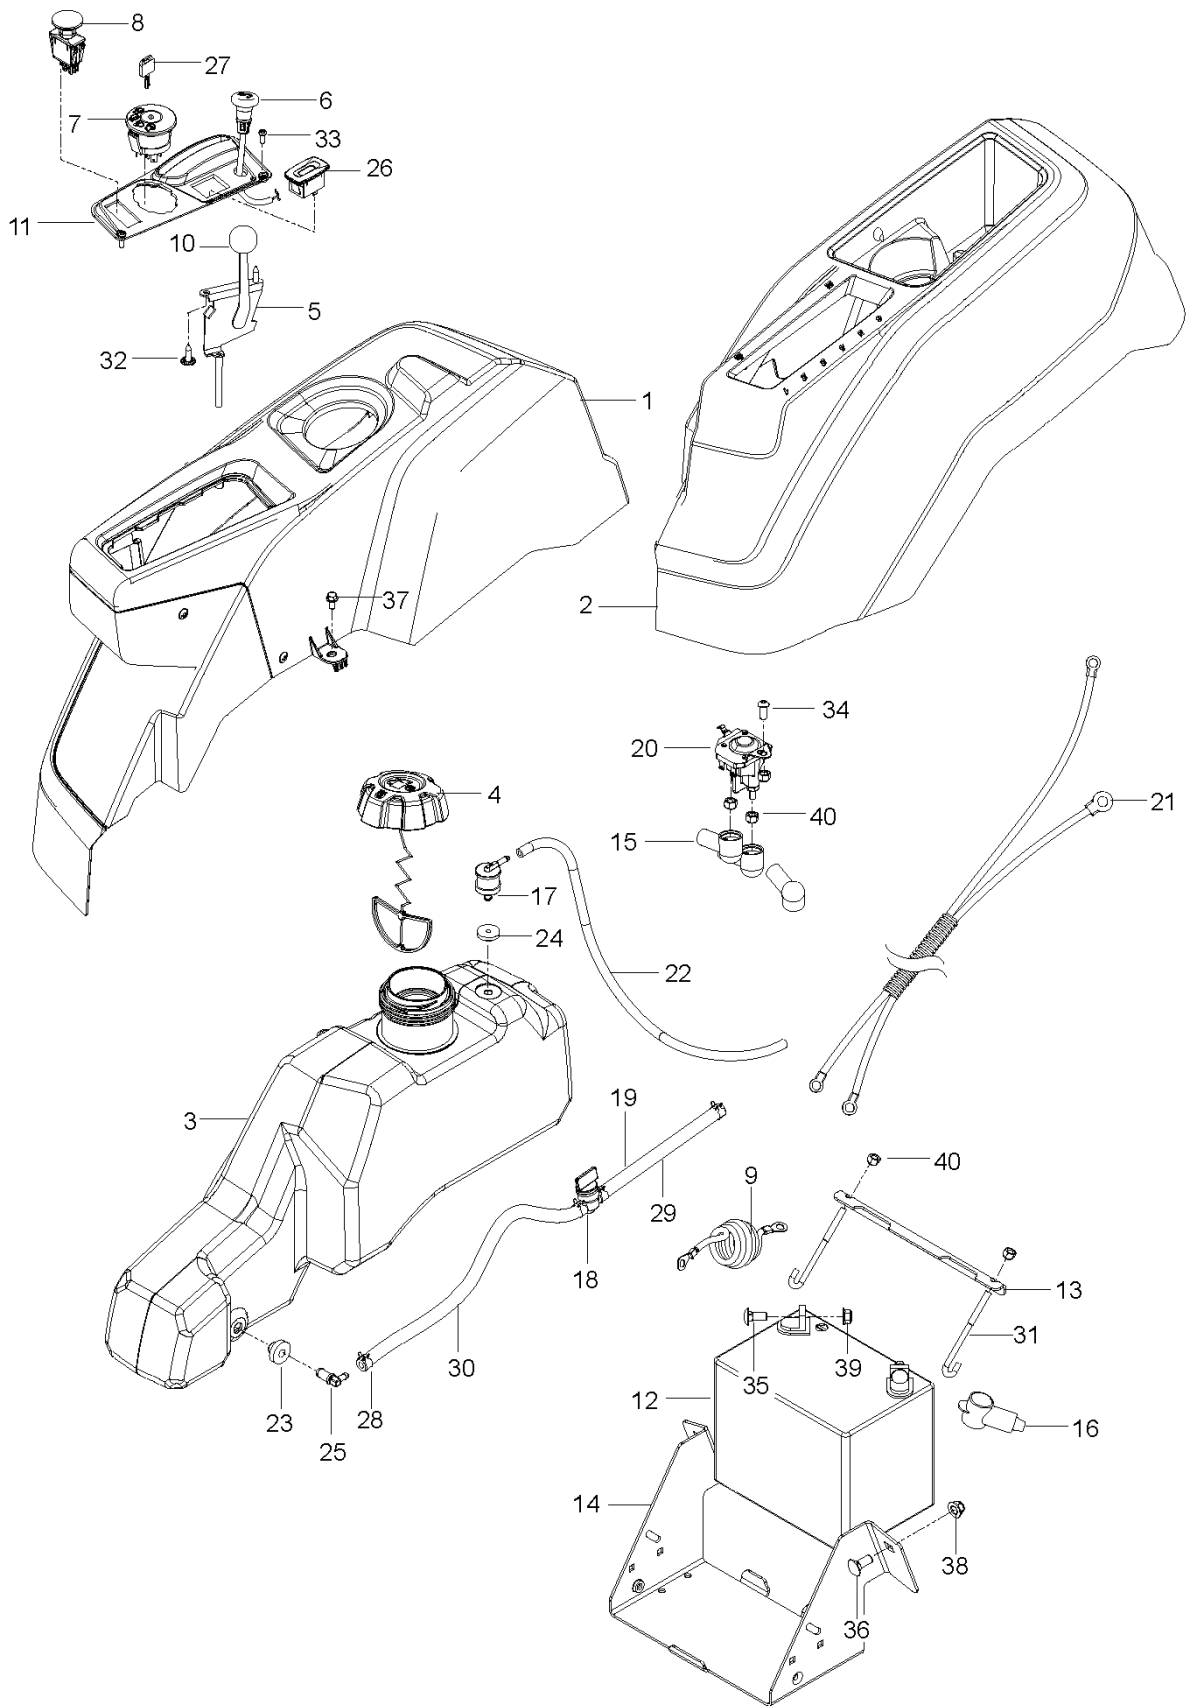

REF.	PART NO.	DESCRIPTION	REMARK	QTY.	KIT
1	585522801	CONSOLE ASSY		1	
2	586621201	CONSOLE ASSY		1	
3	589924702	FUEL TANK ASSY	Fits 2.75" filler neck	1	23, 24, 25
4	585124801	FUEL CAP ASSY	Fits 2.75" filler neck	1	
4	529989702	CAP	Fits 2.00" filler neck	1	
5	539112438	THROTTLE CABLE		1	
6	586881501	CHOKE CONTROL ASSY		1	
7	539107541	IGNITION SWITCH		1	
8	582107602	SWITCH		1	
9	586108201	HARNESS		1	
10	539133049	KNOB ROUND BALL		1	
11	585522701	CONTROL PANEL		1	
12	539102436	BATTERY		1	
13	510030003	BRACKET		1	
14	582609602	BOX		1	
15	532131563	COVER		3	
16	539102759	INSULATOR		1	
17	576618101	TANK VENT		1	
18	539916325	VALVE		1	
19	586123902	FUEL HOSE		1	18, 28, 29, 30
20	582042801	SOLENOID		1	
21	587198601	HARNESS		1	
22	587044542	HOSE		1	
23	532003645	BUSHING		1	
24	532437492	GROMMET		1	
25	532139277	NIPPLE		1	
26	586161801	HOUR METER		1	
27	532140401	KEY		1	
28	532123487	HOSE CLAMP		4	
29	587044810	HOSE		1	
30	587044826	HOSE		1	
31	588839401	HOOK		2	
32	532141841	SCREW		2	
33	545227101	SCREW		2	
34	539111229	SCR 1/4-20 X 5/8 BTN SKT HD ZD		1	
35	872140506	BOLT		2	
36	539990645	BOLT		2	
37	817490408	SCREW		2	
38	521996501	NUT		2	
39	539112899	NUT, 5/16-18, NYLOC		2	
40	539976978	NUT		5	
	505280001	TIE WRAP	NOT SHOWN	1	
	586337301	HARNESS	NOT SHOWN	1