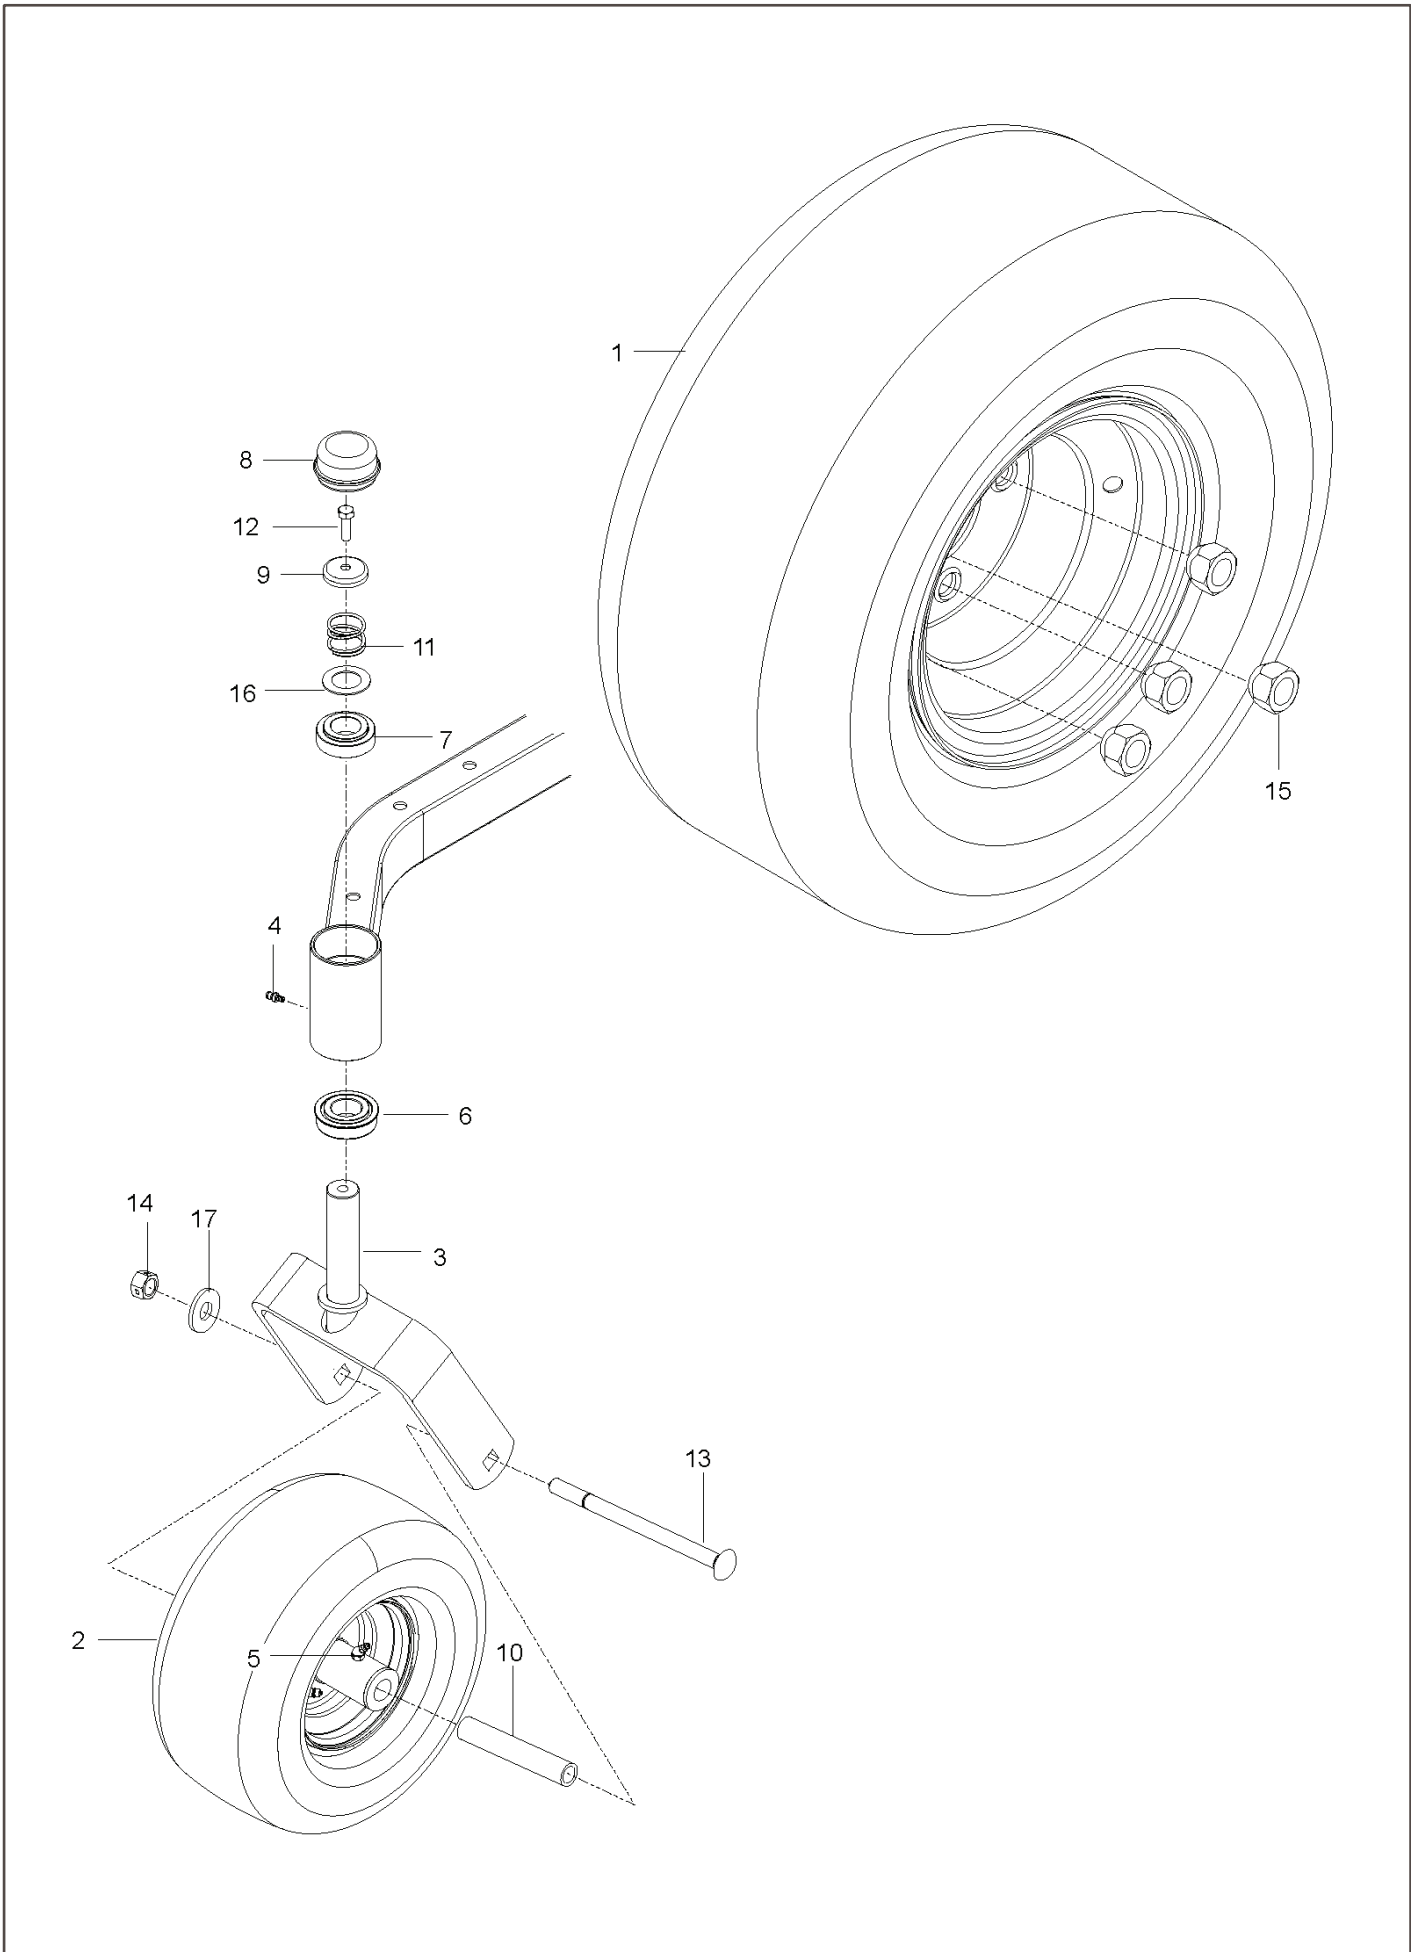

REF.	PART NO.	DESCRIPTION	REMARK	QTY.	KIT
1	590486701	WHEEL		2	
2	576588602	WHEEL ASSY		2	
3	586650302	YOKE		2	
4	539115638	FITTING		2	
5	539103300	NIPPLE		2	
6	539112660	BEARING		2	
7	539117901	BUSHING		2	
8	539102535	CAP		2	
9	539115749	CASTER PLUG		2	
10	585995401	SPACER		2	
11	539115747	SPRING		2	
12	874950516	SCREW		2	
13	576601501	SCREW		2	
14	873930800	NUT		2	
15	587653902	NUT		8	
16	539115675	WASHER		2	
17	819182212	WASHER		2