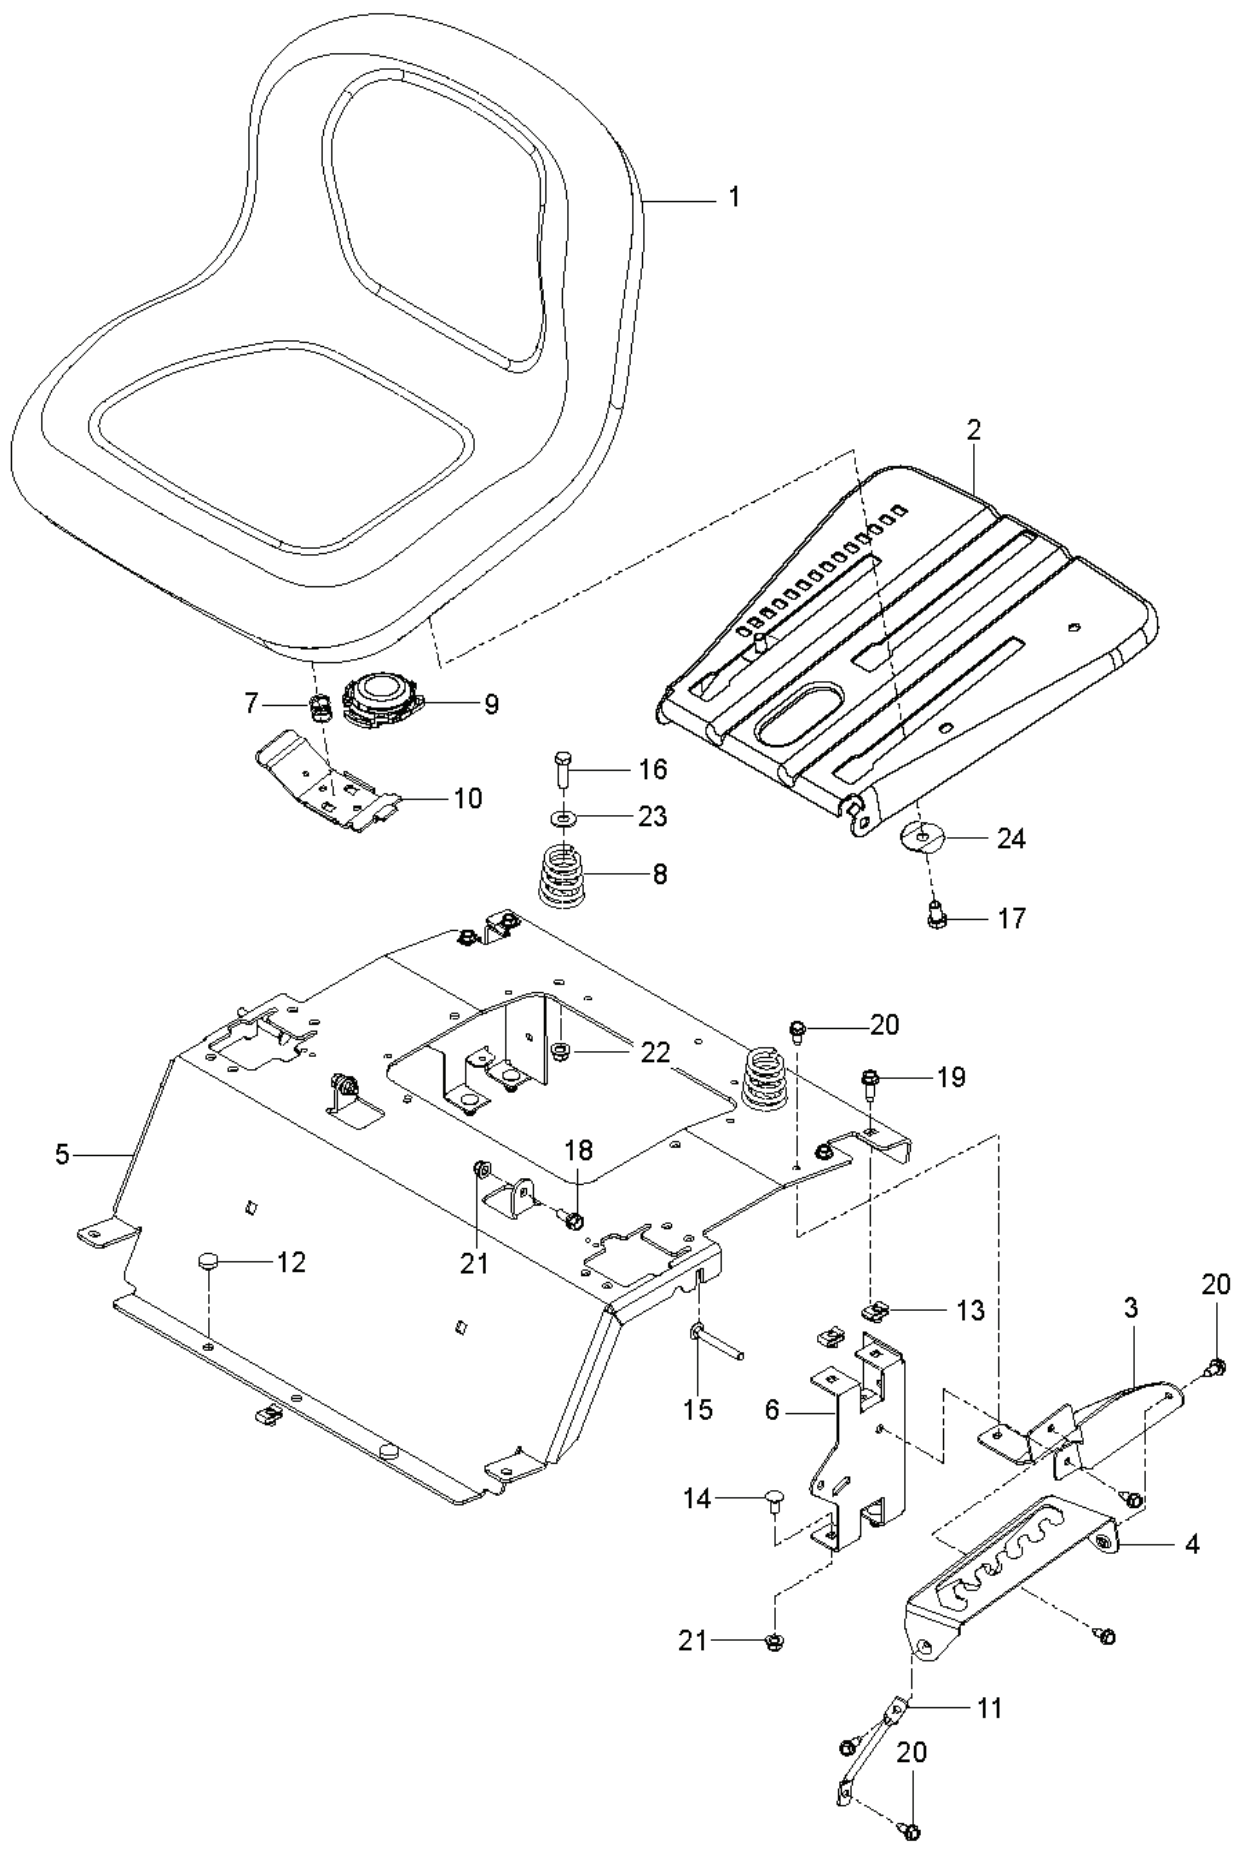

Z 242F, 967602803-00, 2018-04

SPARE PARTS LIST

REF.	PART NO.	DESCRIPTION	REMARK	QTY.	KIT
1	587595601	DECAL		1	
2	587595501	DECAL		1	
3	587769201	DECAL		2	
4	539105745	DECAL		1	
5	532428677	DECAL		1	
6	539108385	DECAL		1	
7	539108386	DECAL		1	
8	539109897	DECAL		1	
9	590485501	DECAL		1	
10	532423829	DECAL		1	
11	588035101	DECAL		1	
12	586978801	DECAL		1	
13	577469001	DECAL		2	
14	510240201	DECAL		1	
15	581724102	DECAL		1	
16	501082601	DECAL		1	
17	589357901	DECAL		1	
18	590884901	DECAL		1	
19	591357301	DECAL		1	
20	587000701	PAD		1	

REF.	PART NO.	DESCRIPTION	REMARK	QTY.	KIT
1	532439822	SEAT		1	9
2	587232002	PLATE		1	
3	586220802	SUPPORT PLATE		1	
4	586221202	PLATE		1	
5	589761206	PLATE		1	
6	580308202	SUPPORT		2	
7	532198200	SPRING		1	
8	589483501	SPRING		2	
9	581429302	SWITCH		1	
10	532197661	HANDLE		1	
11	586428601	SUPPORT LEG		1	
12	585989301	BUMPER		2	
13	539104763	CLIP		5	
14	872140506	BOLT		4	
15	510422701	SCREW		2	
16	874780620	BOLT		2	
17	874760612	BOLT		1	
18	539110303	BOLT		2	
19	817490512	SCREW		4	
20	817000510	BOLT		6	
21	539112899	NUT, 5/16-18, NYLOC		4	
22	521996501	NUT		2	
23	819141614	WASHER		2	
24	501051801	WASHER		2	
	532421499	ARM REST		1	