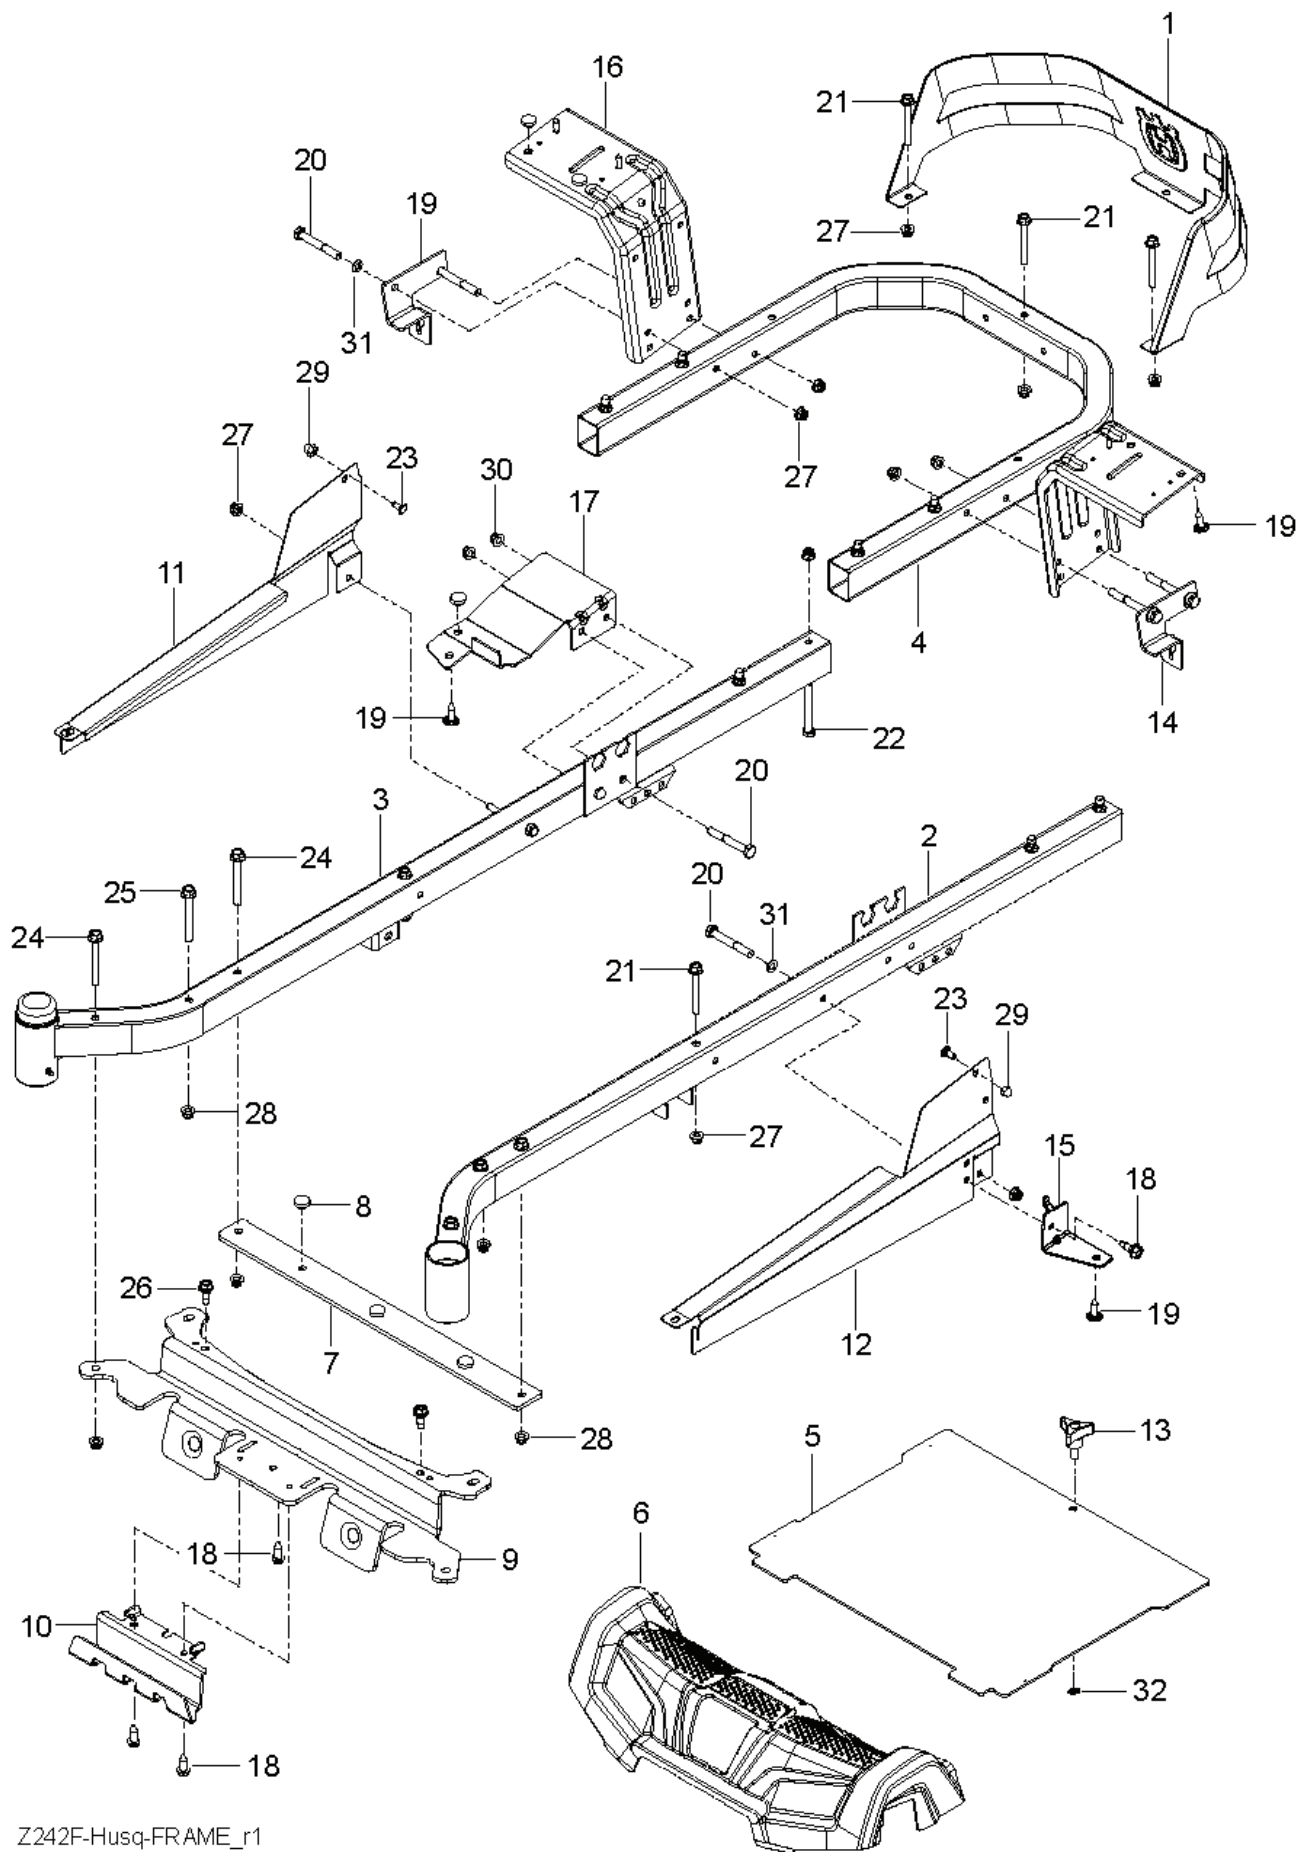

REF.	PART NO.	DESCRIPTION	REMARK	QTY.	KIT
1	585039802	GUARD		1	
2	589283302	FRAME TUBE		1	
3	589283402	FRAME TUBE		1	
4	584991002	TUBE		1	
5	522842902	PLATE	W/ SFTY DECALS	1	
6	586703801	FRONT COVER	W/ DECALS	1	
7	585523004	SUPPORT		1	
8	585989301	BUMPER		7	
9	585523104	CROSS MEMBER		1	
10	585523204	SKID PLATE		1	
11	585331602	COVER		1	
12	585331502	COVER		1	
13	539104411	KNOB		1	
14	585474302	BRACKET		2	
15	585523604	SUPPORT		1	
16	580501302	BRACKET		2	
17	585523404	SUPPORT		1	
18	817000510	BOLT		4	
19	532416358	SCREW		6	
20	874780536	BOLT		8	
21	874780544	BOLT		5	
22	874780648	BOLT		8	
23	585940001	BOLT		2	
24	577117701	SCREW		4	
25	586654301	BOLT		2	
26	586881101	BOLT		2	
27	539112899	NUT, 5/16-18. NYLOC		9	
28	521996501	NUT		6	
29	585938101	NUT		2	
30	873900500	NUT		2	
31	819111116	WASHER		6	
32	532423063	WASHER		1