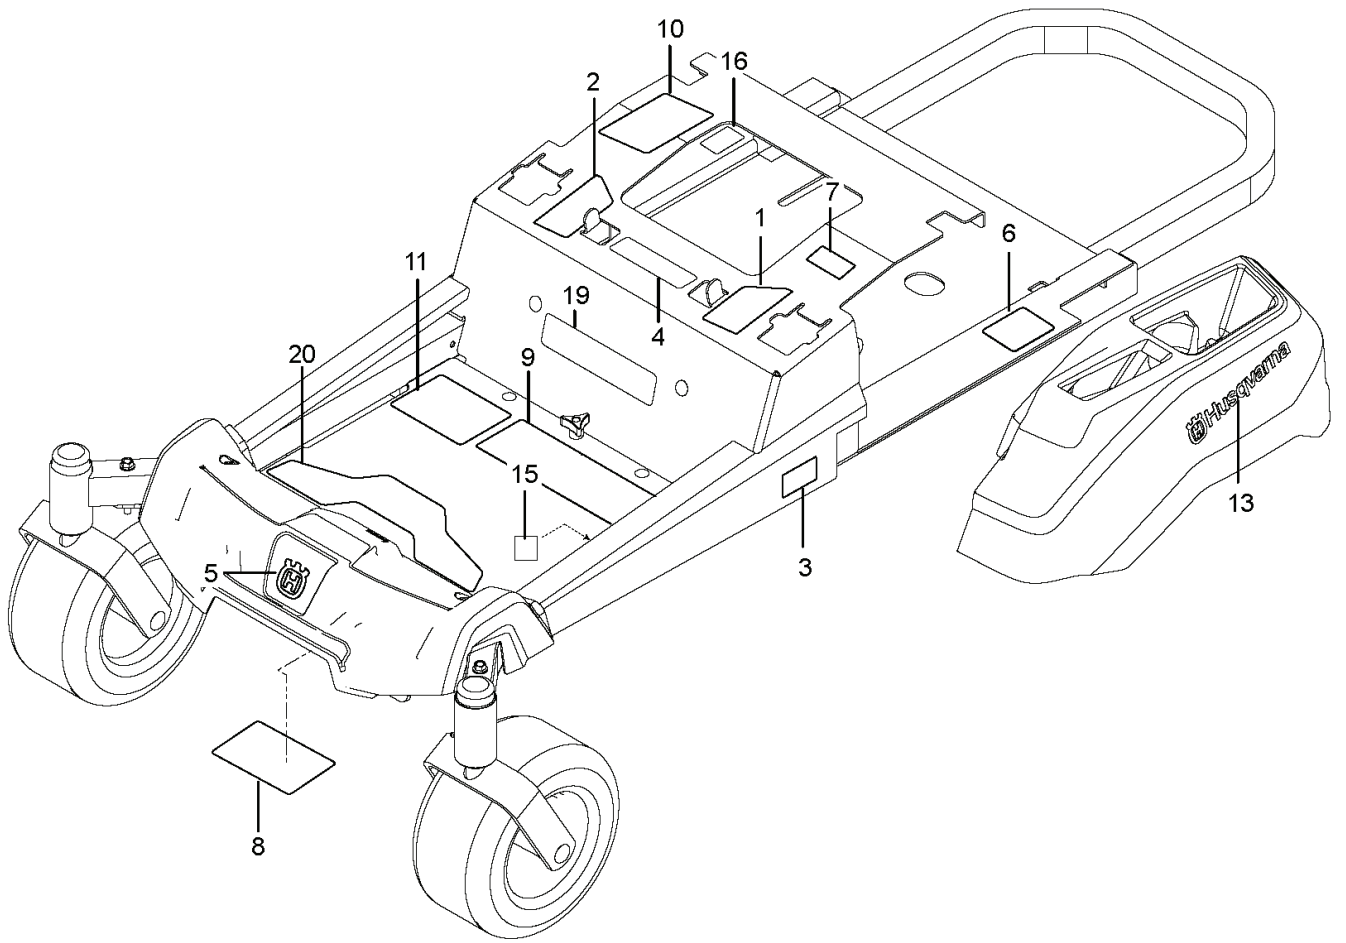

Z 242F, 967602803-00, 2018-04

SPARE PARTS LIST

REF.	PART NO.	DESCRIPTION	REMARK	QTY.	KIT
1	587595601	DECAL		1	
2	587595501	DECAL		1	
3	587769201	DECAL		2	
4	539105745	DECAL		1	
5	532428677	DECAL		1	
6	539108385	DECAL		1	
7	539108386	DECAL		1	
8	539109897	DECAL		1	
9	590485501	DECAL		1	
10	532423829	DECAL		1	
11	588035101	DECAL		1	
12	586978801	DECAL		1	
13	577469001	DECAL		2	
14	510240201	DECAL		1	
15	581724102	DECAL		1	
16	501082601	DECAL		1	
17	589357901	DECAL		1	
18	590884901	DECAL		1	
19	591357301	DECAL		1	
20	587000701	PAD		1	

REF.	PART NO.	DESCRIPTION	REMARK	QTY.	KIT
1	588017102	PLATE		1	
2	587241601	CLUTCH		1	
3	532191549	EXHAUST TUBE RH		1	
4	532191548	EXHAUST TUBE LH		1	
5	532192442	GASKET,MUFFLER.#806237		2	
6	581886702	BRACKET		1	
7	532448145	ARM		1	
8	582538901	SPINDLE		1	
9	539110311	PULLEY		1	
10	587537401	PULLEY		1	
11	587660101	SPACER		1	
12	539132859	HEAT SHIELD		1	
13	587633302	STOP		1	
14	587451202	GUARD		1	
15	539131604	MUFFLER ASSY		1	
16	532196105	SPRING		1	
17	584825502	HOSE ASSY		1	
18	539101363	CLAMP		1	
19	585807101	PLUG		1	
20	501603701	BEARING		2	
21	581332803	BOLT		1	
22	582539501	BOLT		1	
23	874520656	BOLT		1	
24	539990208	SCREW		2	
25	539990316	BOLT		1	
26	532192443	SCREW		4	
27	817490512	SCREW		4	
28	817490410	SCREW		1	
29	817120616	SCREW		4	
30	539976949	BOLT		1	
31	539976979	NUT		2	
32	521991101	NUT		1	
33	539112899	NUT, 5/16-18, NYLOC		6	
34	539200282	NUT		1	
35	539990692	WASHER		1	
36	532126197	WASHER		1	
37	810030600	WASHER		1	
	589543901	INSTRUCTION	NOT SHOWN	1	7, 8, 9, 20, 22, 23, 31, 35
	000000000	W/O DESCRIPTION	Engine, Briggs & Stratton Vanguard™ 17.1 kW (23 hp). For engine replacement parts, see a B&S Dealer.	1	