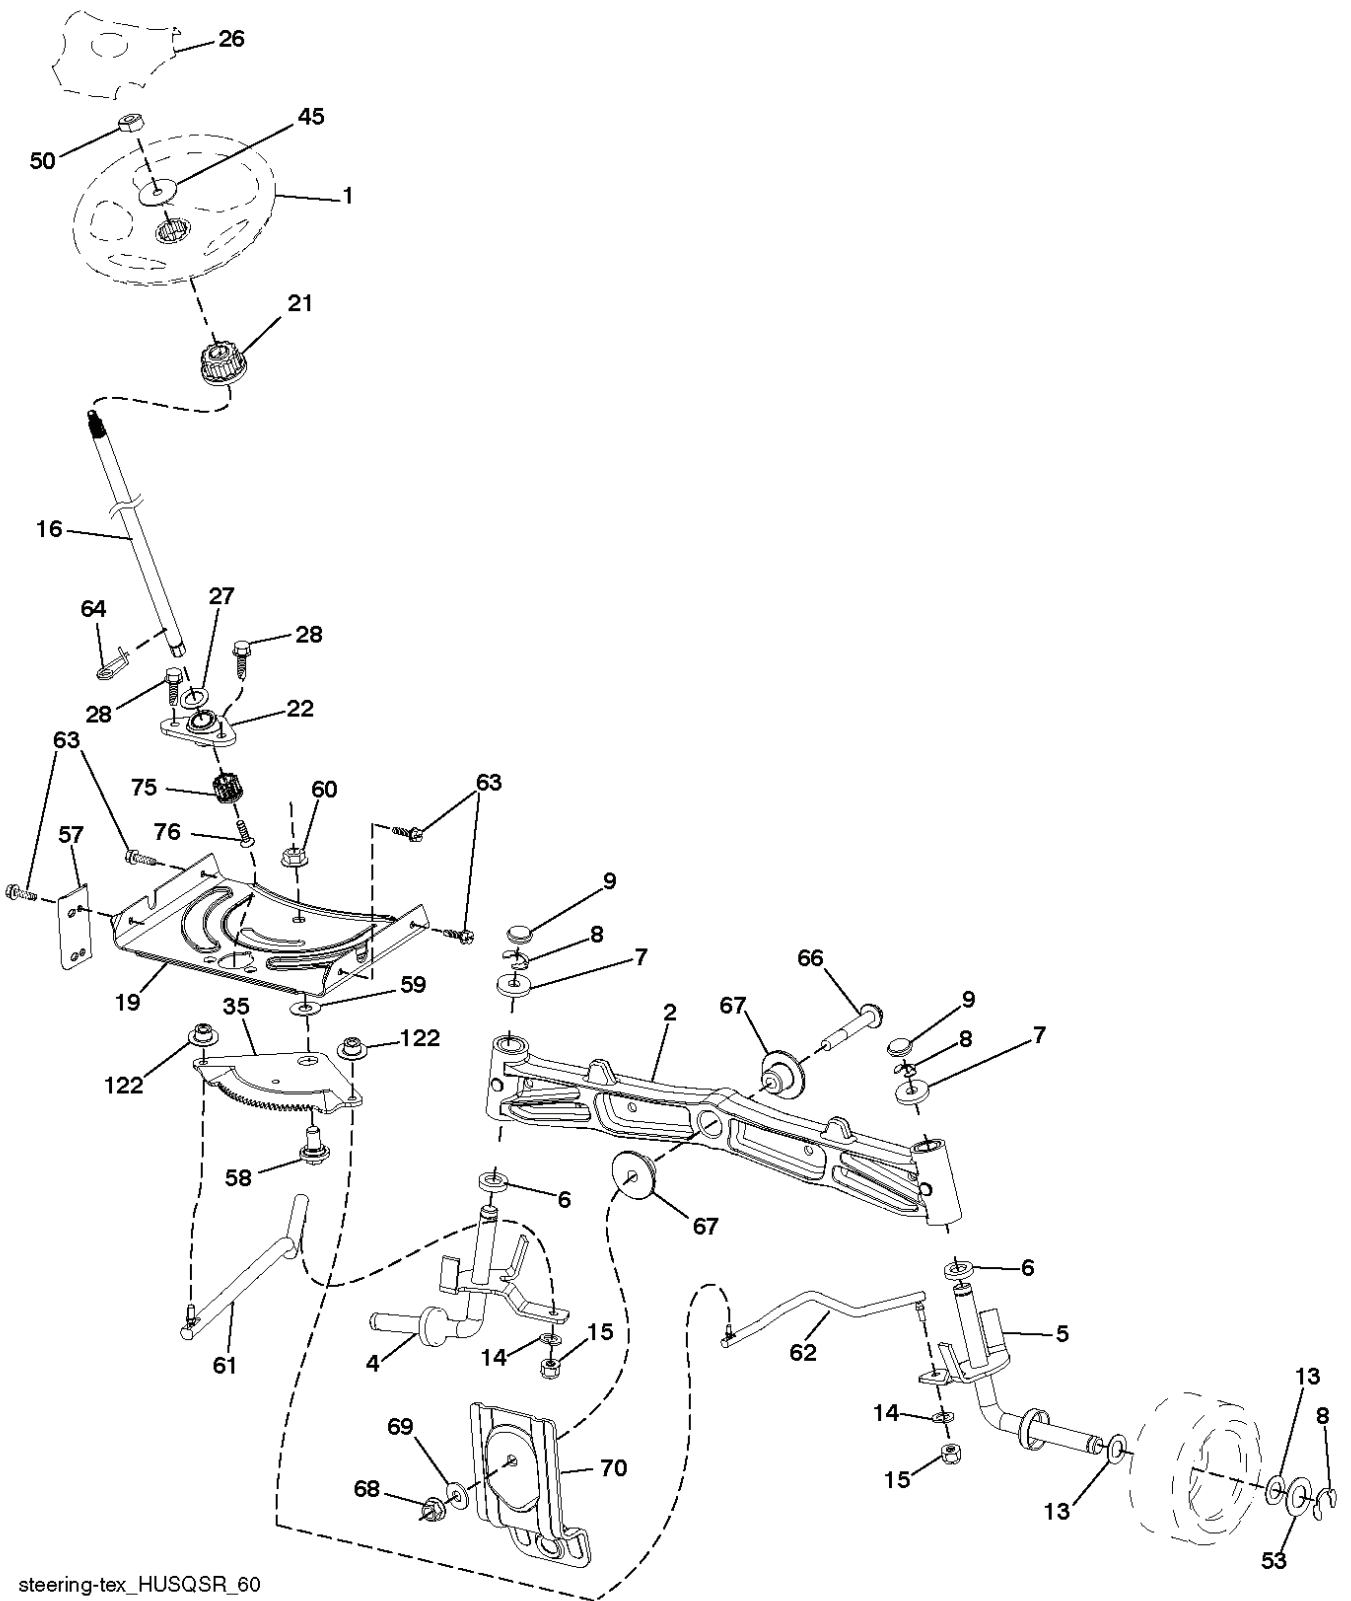

REF.	PART NO.	DESCRIPTION	REMARK	QTY.	KIT
248	581263602	GUARD		1	
249	581263502	GUARD		1	
250	819111212	WASHER		1	
258	584953901	BOLT		1	
263	TBD	TBD	(532 44 58-87) BELT	1	
--	586213901	CUTTING DECK	"Includes housing, shaft assembly, and bearing only - pulley/nut/washer and blade bolt/washers not included"	1	

REF.	PART NO.	DESCRIPTION	REMARK	QTY.	KIT
1	532443263	SEAT		1	
2	532180166	BRACKET		1	
3	532140675	STRAP		1	
6	873800600	NUT		1	
7	532124181	SPRING		1	
8	532171877	BOLT		1	
10	532196977	PLATE		1	
21	532171852	BOLT		1	
37	873800500	LOCK NUT		1	
40	532197661	HANDLE		1	
41	532198200	SPRING		1	
43	874760612	BOLT		1	
44	819133812	WASHER		1	