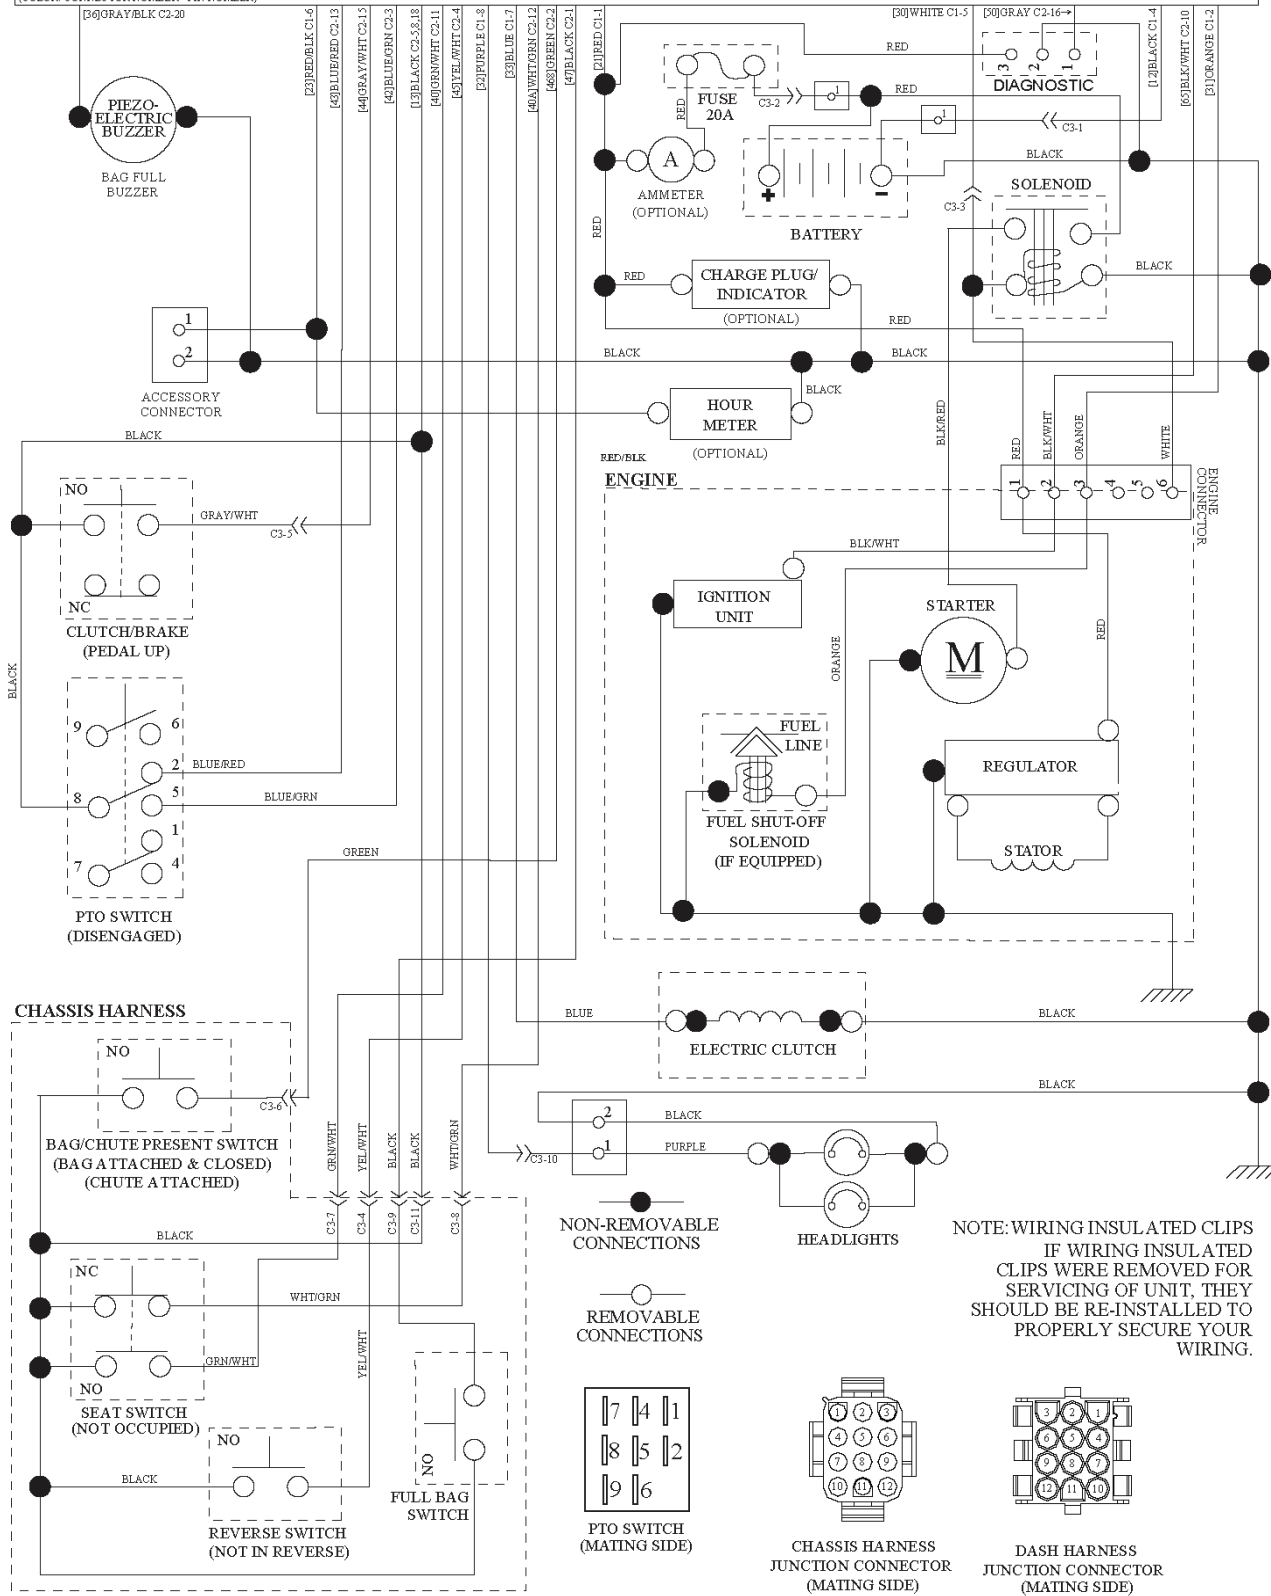

SMART IGNITION SWITCH (S.I.S.)

-DO NOT OPEN
-PERMANENT DAMAGE CAN RESULT
IF PROPER DIAGNOSTIC PROCEDURES
ARE NOT FOLLOWED.
-CONTACT YOUR DEALER OR AUTHORIZED
SERVICE CENTER FOR REPAIR.

SENSITIVE ELECTRONIC
COMPONENTS INSIDE!

(COLOR: CONNECTOR NUMBER - PIN NUMBER)

NOTE: WIRING INSULATED CLIPS
IF WIRING INSULATED
CLIPS WERE REMOVED FOR
SERVICING OF UNIT, THEY
SHOULD BE RE-INSTALLED TO
PROPERLY SECURE YOUR
WIRING.