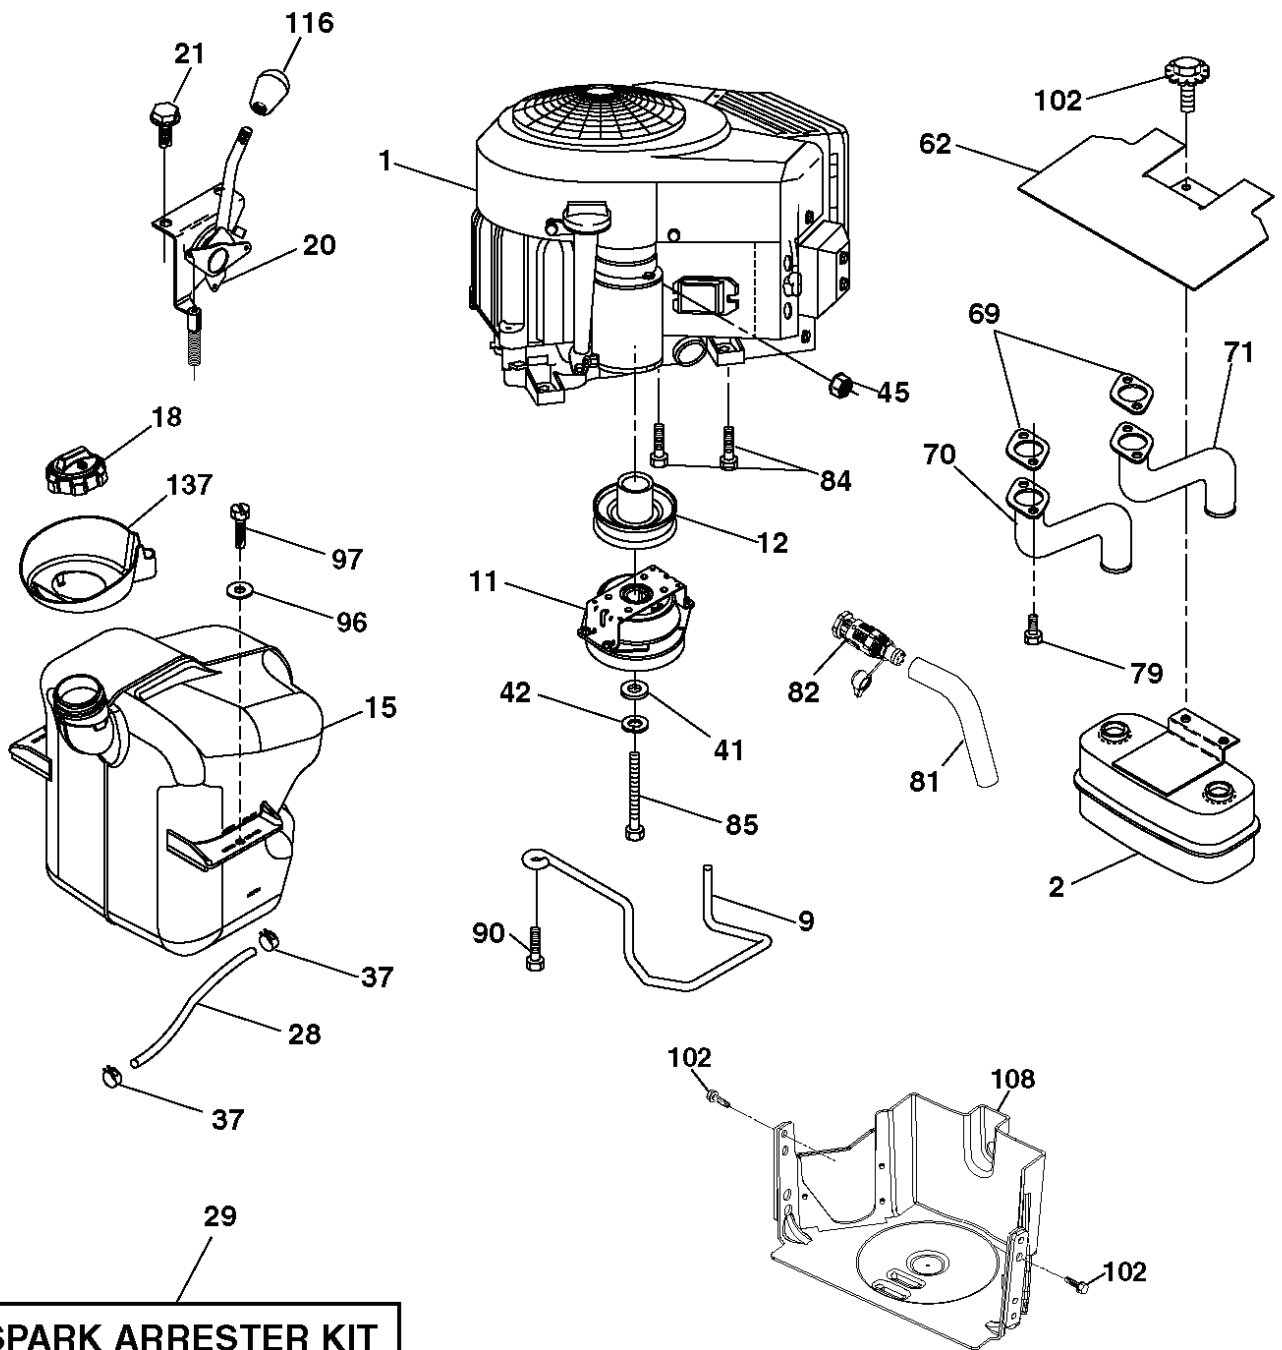

SPARK ARRESTER KIT

engine-tex_bs-2cyl_123_r1

REF.	PART NO.	DESCRIPTION	REMARK	QTY.	KIT
1	000000000	W/O DESCRIPTION	Engine Briggs Model No. 40R877-0005-B1 (585700601)	1	
2	532445962	MUFFLER		1	
9	584908001	KEEPER		1	
11	587241601	CLUTCH		1	
12	532405097	PULLEY		1	
15	532435816	FUEL TANK		1	
18	532441462	CUP		1	
20	532424340	CONTROL THROTTLE/CHOKE		1	
21	532416358	SCREW		1	
28	532137040	HOSE		1	
29	532137180	SPARK ARRESTER KIT		1	
37	532123487	HOSE CLAMP		1	
41	532126197	WASHER		1	
42	810040700	WASHER		1	
45	873510400	NUT		1	
62	532434017	SHIELD		1	
69	532165391	GASKET		1	
70	581881101	TUBE		1	
71	581881001	TUBE		1	
79	532183906	SCREW		1	
81	532148456	TUBE		1	
82	532428287	PLUG		1	
84	817060620	SCREW		1	
85	532179953	BOLT		1	
90	817000616	SCREW		1	
96	819091416	WASHER		1	
97	817670412	SCREW		1	
102	817000512	SCREW		1	
108	532423041	COVER		1	
116	539132624	KNOB		1	
137	532441461	FUEL CAP ASSY		1