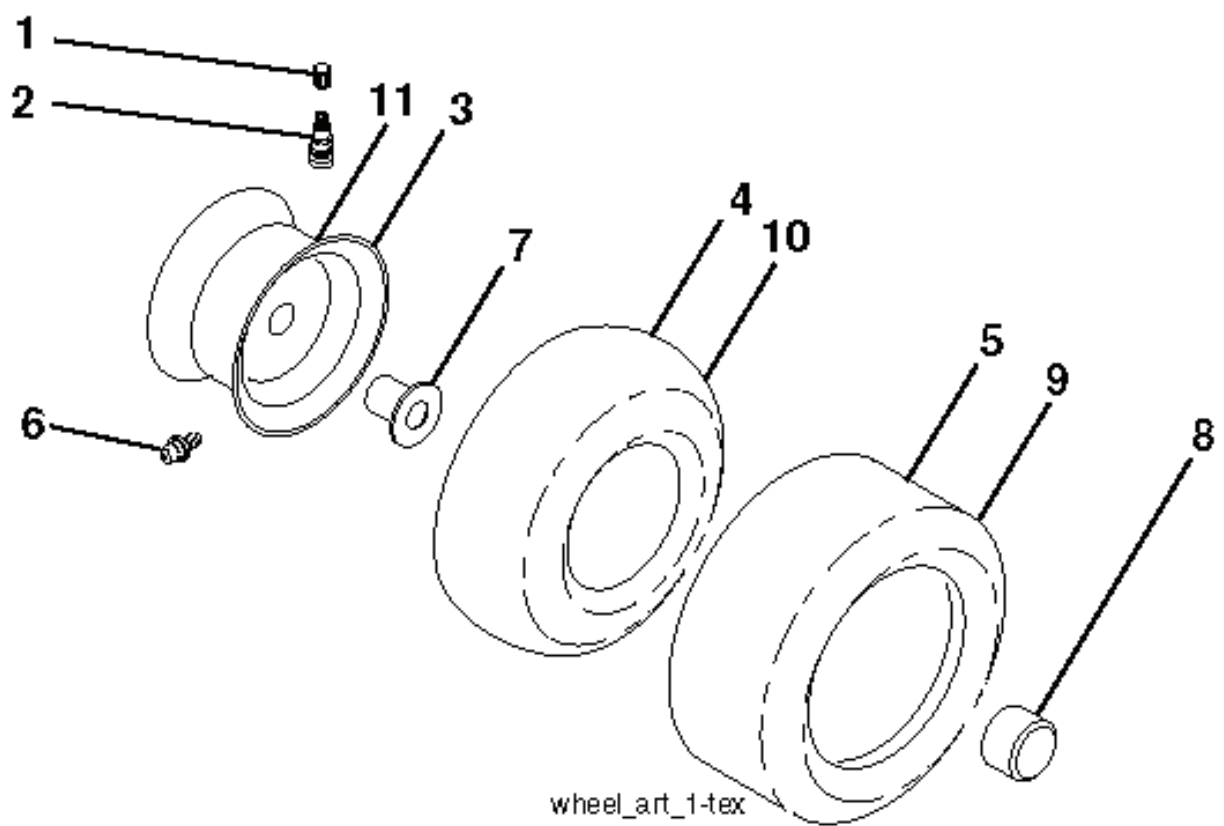

REF.	PART NO.	DESCRIPTION	REMARK	QTY.	KIT
1	532059192	CAP VALVE		1	
2	532065139	NIPPLE		1	
3	532138336	RIM	Front 6"	1	
4	532059904	HOSE	(Service Item Only)	1	
5	532106222	TIRE	Front 15" x 6.0"-6"	1	
6	532124957	FITTING	(Front Wheel Only)	1	
7	532124959	BEARING	(Front Wheel Only)	1	
8	532175039	HUB CAP		1	
9	532420531	TIRE	Rear 18" x 9.5"-8"	1	
10	532124926	HOSE	(Service Item Only)	1	
11	532138337	RIM SPROCKET	Rear 8"	1	
	532144334	SEALING FOAM		1