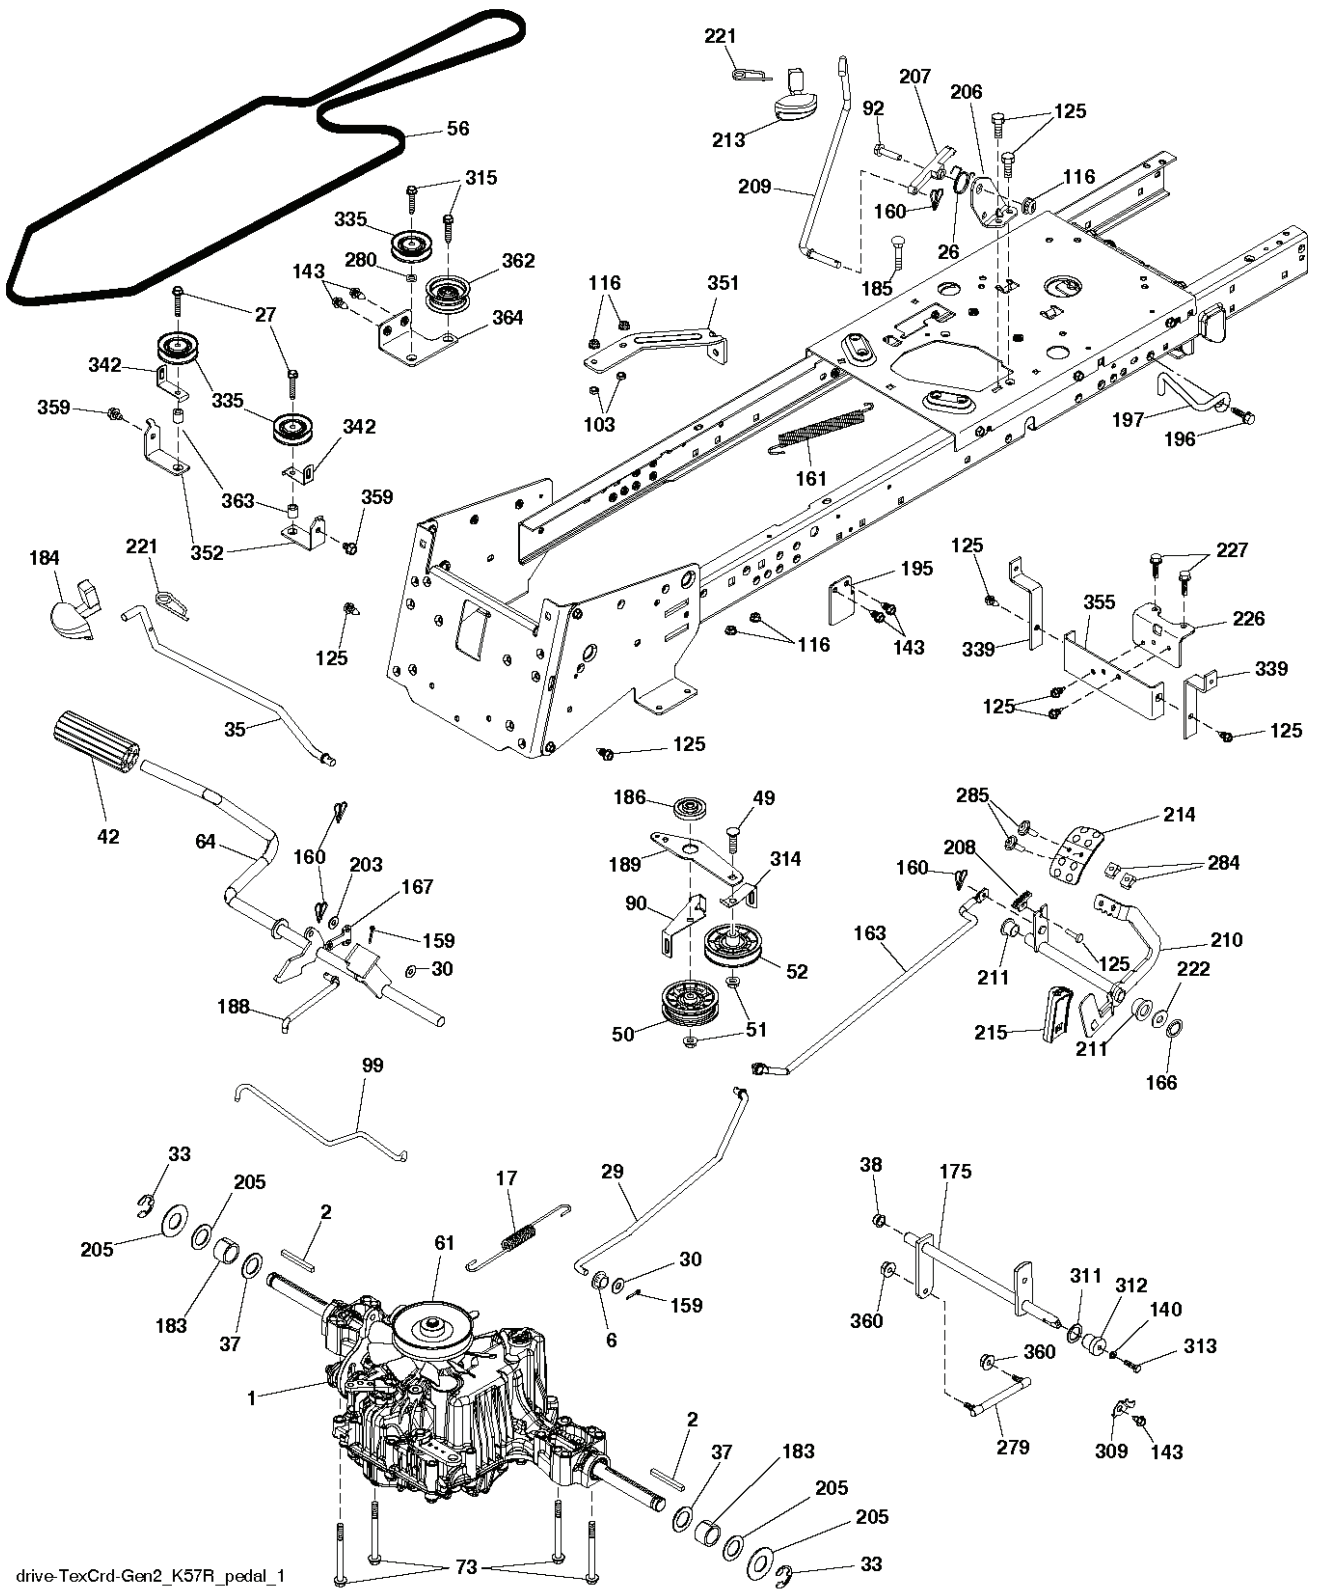

REF.	PART NO.	DESCRIPTION	REMARK	QTY.	KIT
248	581263602	GUARD		1	
249	581263502	GUARD		1	
250	819111212	WASHER		1	
258	584953901	BOLT		1	
263	TBD	TBD	(532 44 58-87) BELT	1	
--	586213901	CUTTING DECK	"Includes housing, shaft assembly, and bearing only - pulley/nut/washer and blade bolt/washers not included"	1	

REF.	PART NO.	DESCRIPTION	REMARK	QTY.	KIT
1	532059192	CAP VALVE		1	
2	532065139	NIPPLE		1	
3	532138336	RIM	Front 6"	1	
4	532059904	HOSE	(Service Item Only)	1	
5	532106222	TIRE	Front 15" x 6.0"-6"	1	
6	532124957	FITTING	(Front Wheel Only)	1	
7	532124959	BEARING	(Front Wheel Only)	1	
8	532175039	HUB CAP		1	
9	532420531	TIRE	Rear 18" x 9.5"-8"	1	
10	532124926	HOSE	(Service Item Only)	1	
11	532138337	RIM SPROCKET	Rear 8"	1	
	532144334	SEALING FOAM		1	