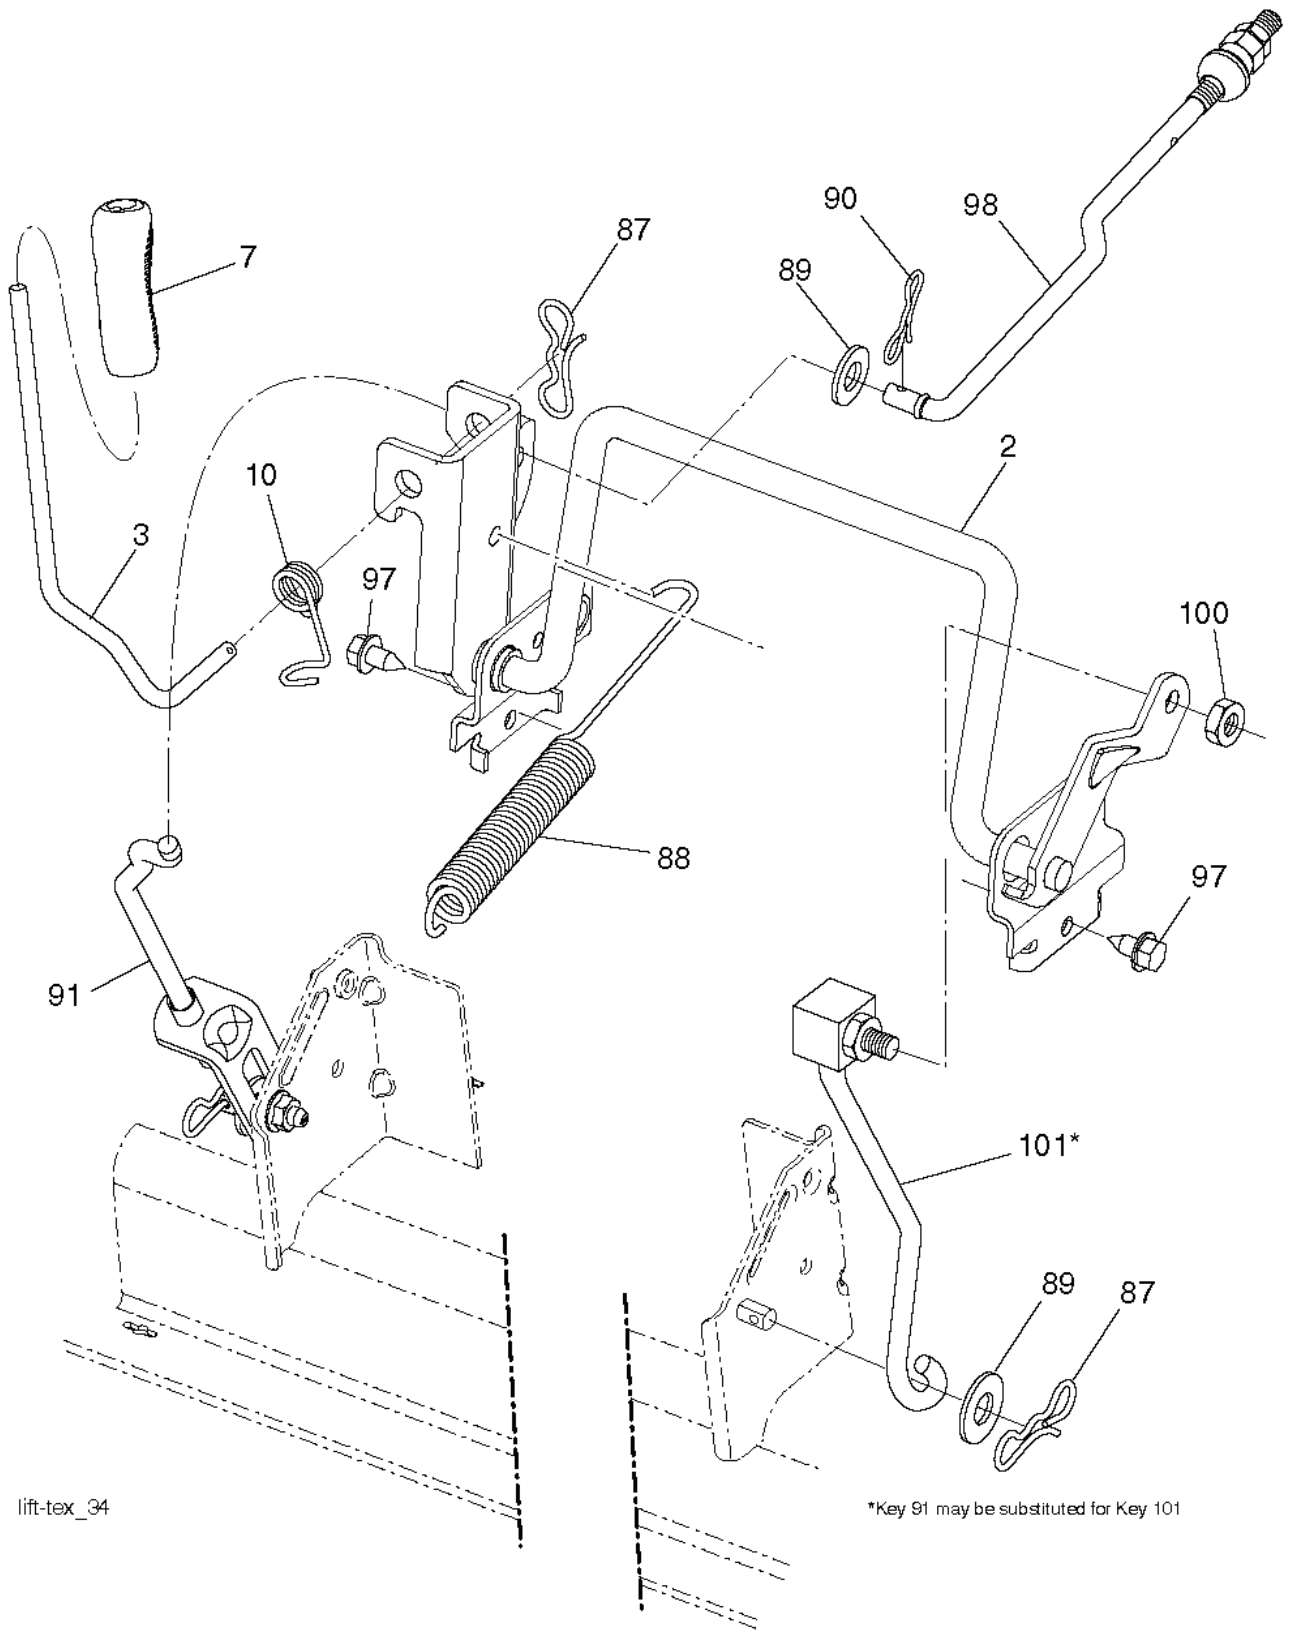

lift-tex_34

*Key 91 may be substituted for Key 101

REF.	PART NO.	DESCRIPTION	REMARK	QTY.	KIT
2	532436996	SHAFT	RH	1	
3	532195231	LEVER	RH	1	
7	580962301	GRIP		1	
10	532196314	SPRING		1	
87	532194209	SPRING		1	
88	532445496	SPRING		1	
89	819191912	WASHER		1	
90	532194208	PIN		1	
91	532195181	LINK		1	
97	817490608	SCREW		1	
98	532195270	LINK		1	
100	873930600	NUT		1	
101	532407003	LINK		1