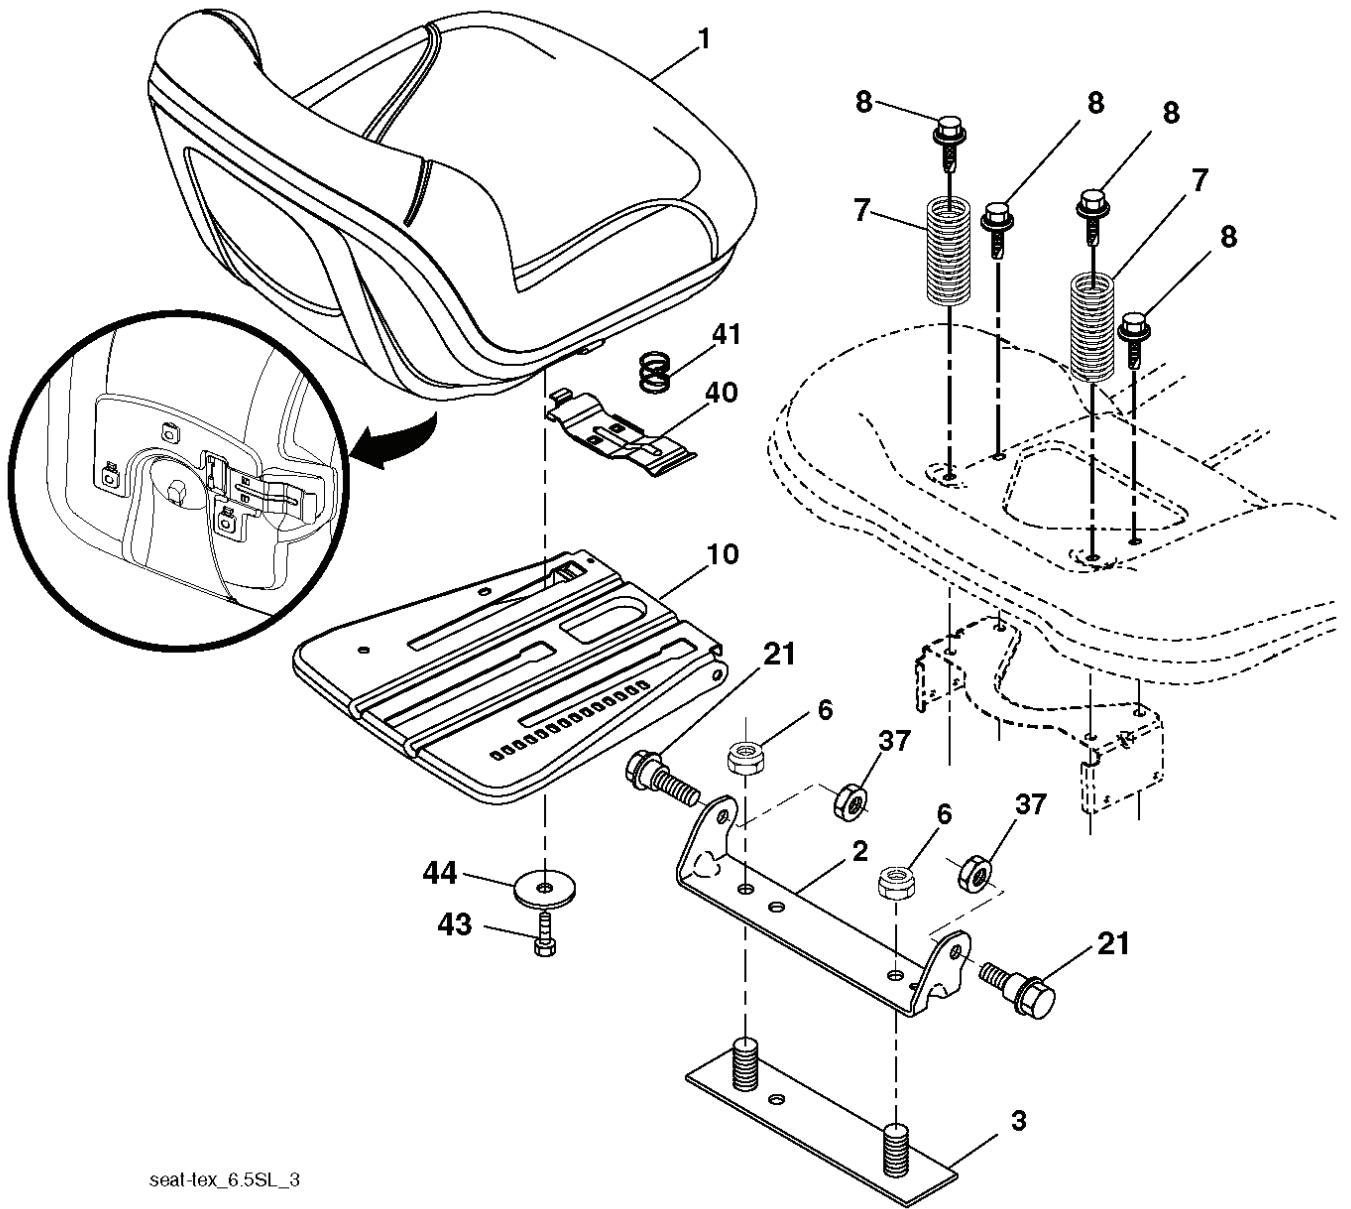

seat-lex_6.5SL_3

REF.	PART NO.	DESCRIPTION	REMARK	QTY.	KIT
1	532443263	SEAT		1	
2	532180166	BRACKET		1	
3	532140675	STRAP		1	
6	873800600	NUT		1	
7	532124181	SPRING		1	
8	532171877	BOLT		1	
10	532196977	PLATE		1	
21	532171852	BOLT		1	
37	873800500	LOCK NUT		1	
40	532197661	HANDLE		1	
41	532198200	SPRING		1	
43	874760612	BOLT		1	
44	819133812	WASHER		1