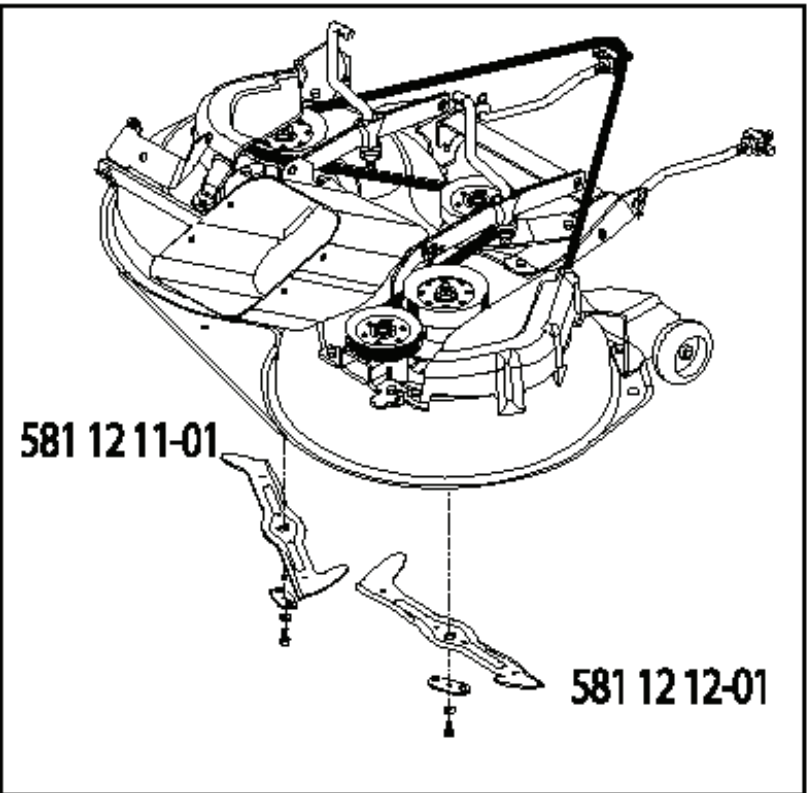

REF.	PART NO.	DESCRIPTION	REMARK	QTY.	KIT
1	000000000	W/O DESCRIPTION	Engine Briggs Model No. 40R877-0005-B1 (585700601)	1	
2	532445962	MUFFLER		1	
9	584908001	KEEPER		1	
11	587241601	CLUTCH		1	
12	532405097	PULLEY		1	
15	532435816	FUEL TANK		1	
18	532441462	CUP		1	
20	532424340	CONTROL THROTTLE/CHOKE		1	
21	532416358	SCREW		1	
28	532137040	HOSE		1	
29	532137180	SPARK ARRESTER KIT		1	
37	532123487	HOSE CLAMP		1	
41	532126197	WASHER		1	
42	810040700	WASHER		1	
45	873510400	NUT		1	
62	532434017	SHIELD		1	
69	532165391	GASKET		1	
70	581881101	TUBE		1	
71	581881001	TUBE		1	
79	532183906	SCREW		1	
81	532148456	TUBE		1	
82	532428287	PLUG		1	
84	817060620	SCREW		1	
85	532179953	BOLT		1	
90	817000616	SCREW		1	
96	819091416	WASHER		1	
97	817670412	SCREW		1	
102	817000512	SCREW		1	
108	532423041	COVER		1	
116	539132624	KNOB		1	
137	532441461	FUEL CAP ASSY		1	

585863401