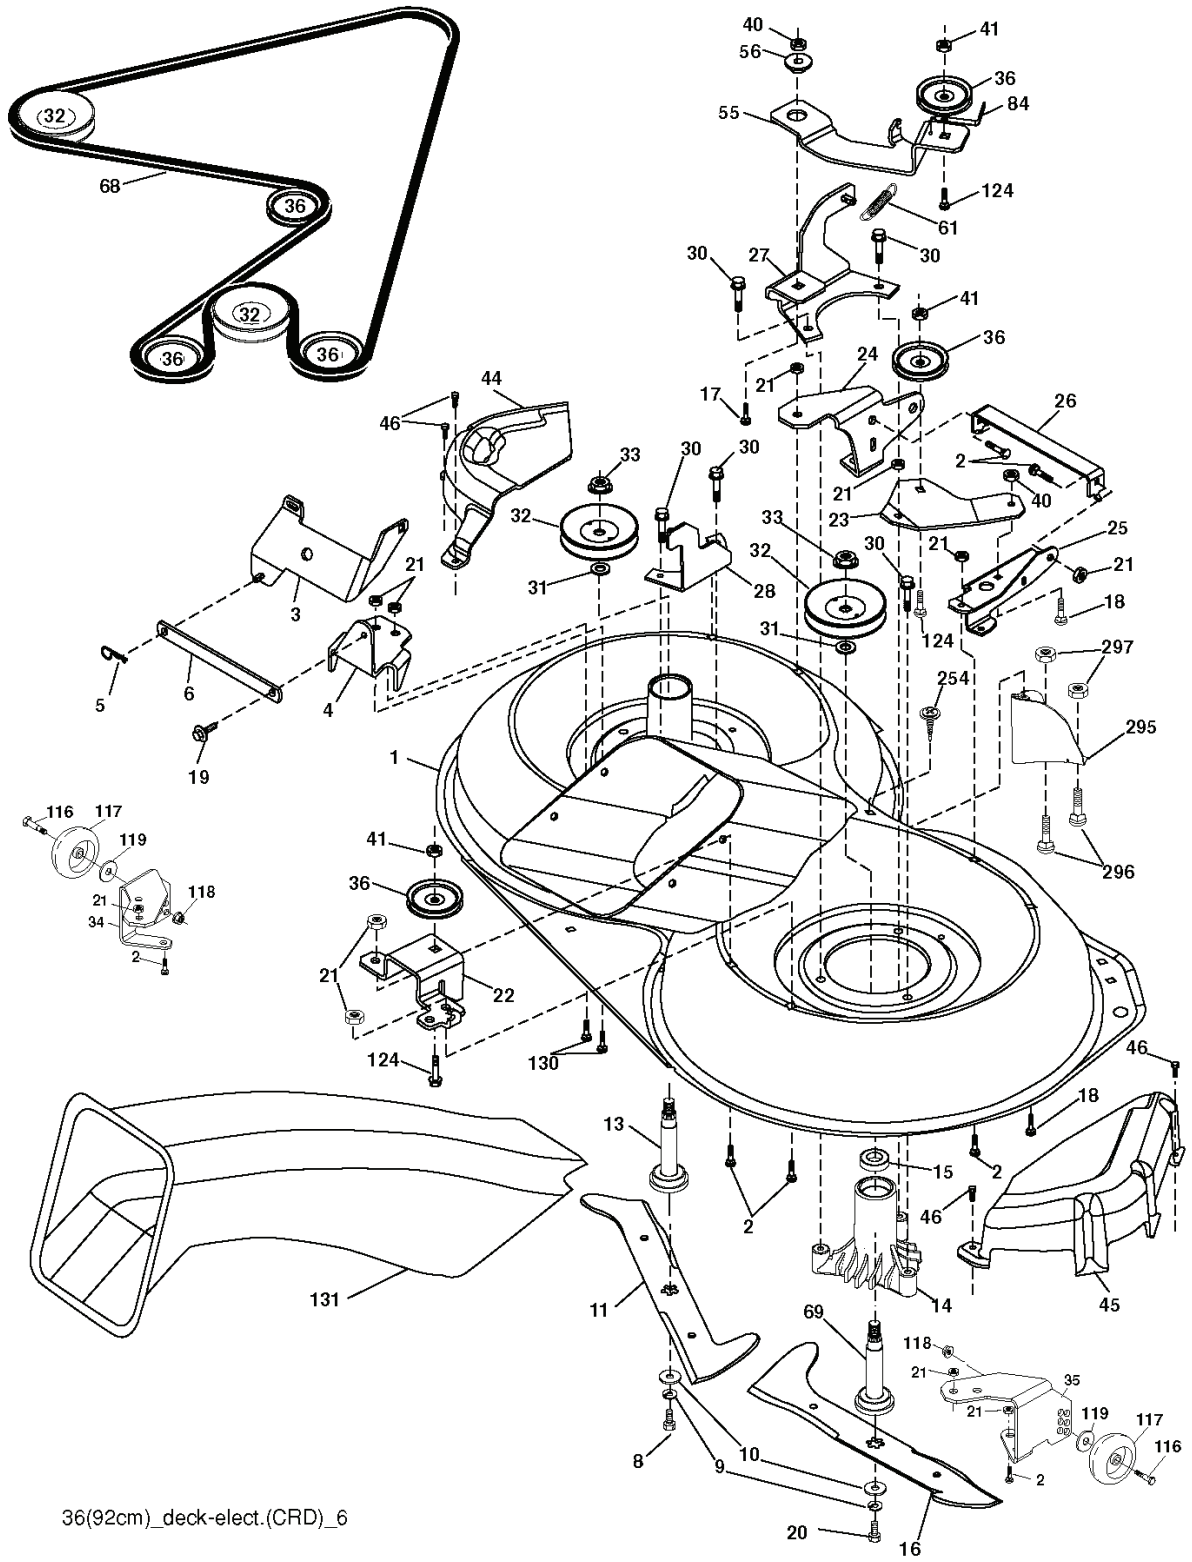

REF.	PART NO.	DESCRIPTION	REMARK	QTY.	KIT
1	532412165	CABLE		1	
2	532191611	SCREW		1	
3				1	
4	532149723	MUFFLER		1	
5	532181444	TUBE		1	
6	532181442	TUBE		1	
8	532171877	BOLT		1	
10	532146629	HEAT SHIELD		1	
13				1	
14	532148456	TUBE		1	
23	532169837	HEAT SHIELD		1	
25	532191596	COMMA*RPLPAR 532187767428		1	
29	532137180	SPARK ARRESTER KIT		1	
31	532407545	FUEL TANK		1	
32	532197725	PLUG		1	
33	532123487	HOSE CLAMP		1	
37	532137040	HOSE		1	
44	817670412	SCREW		1	
45	817000612	SCREW		1	
46	819091416	WASHER		1	
81	873510400	NUT		1	
105	817120616	SCREW		1	
116	532184362	NUT		1	
119	532199768	* LENKRAD		1	
120	532199767	GUARD		1	
121	532196688	NUT		1	
122	532137729	SCREW		1	
123	817670508	SCREW		1	

36(92cm)_deck-elect.(CRD)_6