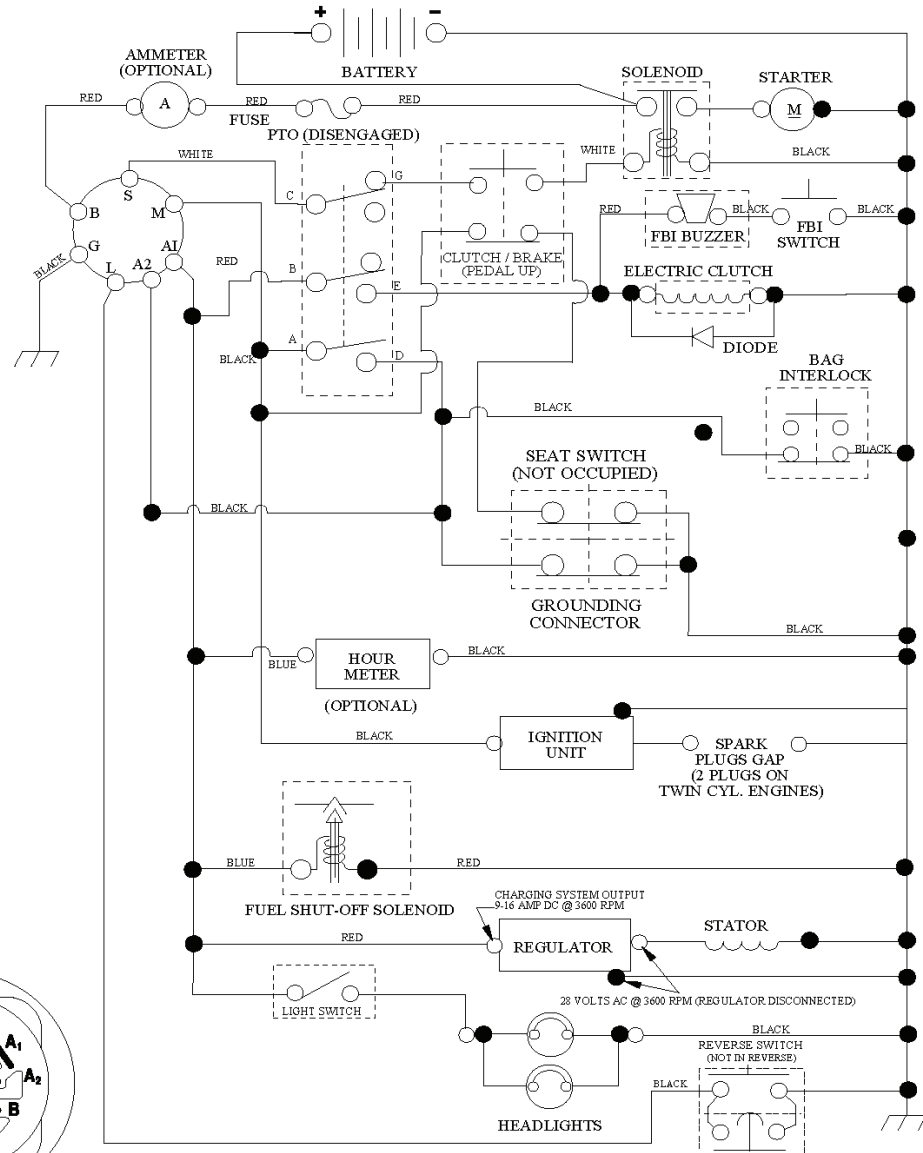

seat\_it.knob\_7(CRD)

---

REF.	PART NO.	DESCRIPTION	REMARK	QTY.	KIT
1	532188715	SIEGE CONDUCTEUR		1	
2	532140551	BRACKET		1	
3	871110616	SCREW		1	
4	819131610	WASHER		1	
5	532145006	CLIP		1	
6	873800600	NUT		1	
7	532124181	SPRING		1	
8	817000616	SCREW		1	
9	819131614	WASHER		1	
10	532195530	BERCEAU DE SIEGE CONDUCTEUR		1	
11	532166369	WING NUT		1	
12	532174648	BRACKET		1	
13	532121248	BUSHING		1	
14	872050412	BOLT		1	
15	532121249	SPACER		1	
16	532123740	SPRING		1	
17	532123976	LOCKNUT		1	
21	532171852	BOLT		1	
22	873800500	LOCK NUT		1	
24	819171912	WASHER		1	
25	532127018	BOLT		1	

C03

REF.	PART NO.	DESCRIPTION	REMARK	QTY.	KIT
1	532163465	BATTERY		1	
2	874760412	BOLT		1	
16	532176138	MICRO SWITCH		1	
21	532400252	HARNESS		1	
22	532004152	BULB		1	
24	532124780	CABLE		1	
25	532165987	CABLE		1	
26	532175158	FUSE		1	
27	873510400	NUT		1	
28	532127725	CABLE		1	
29	532192749	SWITCH.SEAT.DP W/RAMPS		1	
30	532193350	IGNITION MODULE		1	
33	532411935	KEY		1	
34	532110712	SWITCH		1	
40	532197434	CABLE ASSY		1	
41	871110408	BOLT		1	
42	532131563	COVER		1	
43	532192507	SOLENOID		1	
46	532413931	HOUR METER		1	
48	532140844	ADAPTER		1	
50	532174651	SWITCH		1	
58	532169419	BUZZER		1	
59	532180379	SWITCH FBI		1	
66	817490608	SCREW		1	
79	532175242	HOLDER		1	
81	532109748	RELAY		1	
92	532196615	CABLE ASSY		1	
93	532192540	SCREW		1	
94	532191834	MODULE.REVERSE.ROS		1	

**IGNITION SWITCH**

POSITION	CIRCUIT	"MAKE"
OFF	M+G+A1	
RUN/OVERRIDE	B+A1	
RUN	B+A1	L+A2
START	B + S + A1	

**WIRING INSULATED CLIPS**  
 NOTE: IF WIRING INSULATED CLIPS WERE REMOVED FOR SERVICING OF UNIT, THEY SHOULD BE RE-INSTALLED TO PROPERLY SECURE YOUR WIRING.