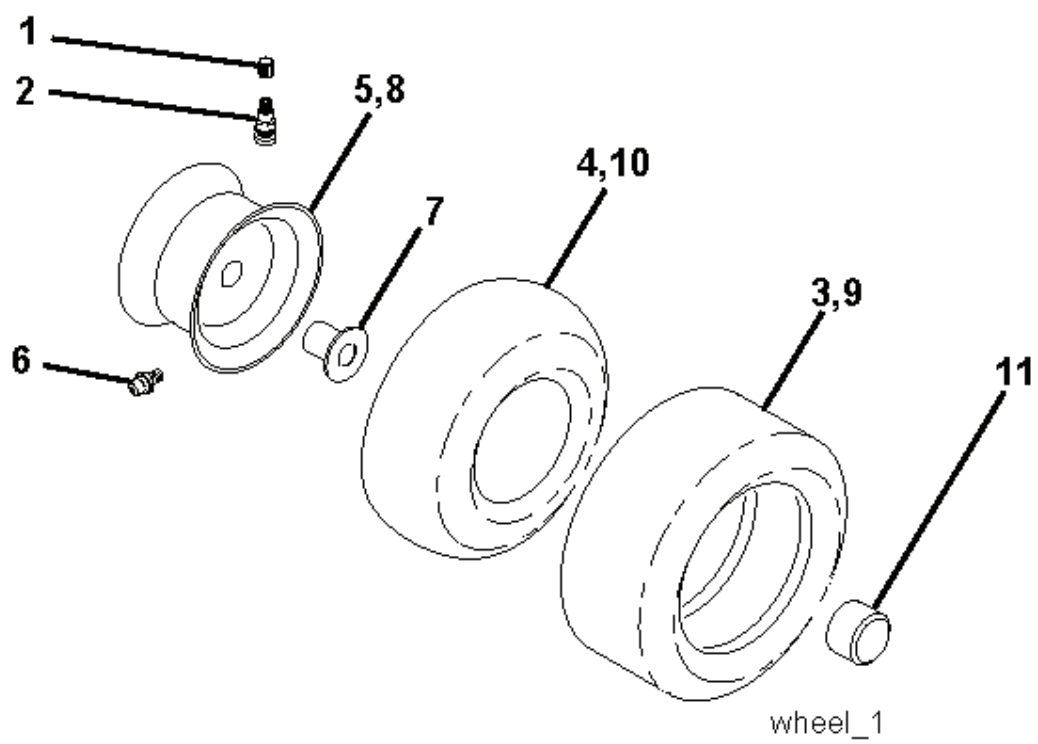

**IGNITION SWITCH**

POSITION	CIRCUIT	"MAKE"
OFF	M+G+A1	
RUN/OVERRIDE	B+A1	
RUN	B+A1	L+A2
START	B + S + A1	

**WIRING INSULATED CLIPS**  
 NOTE: IF WIRING INSULATED CLIPS WERE REMOVED FOR SERVICING OF UNIT, THEY SHOULD BE RE-INSTALLED TO PROPERLY SECURE YOUR WIRING.

03048

**PTO SWITCH**

POSITION	CIRCUIT
OFF	C + G, B + H
ON	C + F, B + E, A + D

● NON-REMOVABLE CONNECTIONS

○ REMOVABLE CONNECTIONS

steering-CRD\_HUSOSR\_2

REF.	PART NO.	DESCRIPTION	REMARK	QTY.	KIT
1	532416480	STEERING WHEEL		1	
2	532184706	SHAFT		1	
3	532169840	SPINDLE		1	
4	532169839	SPINDLE		1	
5	532124931	WASHER		1	
6	532121748	WASHER		1	
8	812000029	RETAINER RING		1	
10	532175121	ROD		1	
11	810040600	WASHER		1	
13	532136518	PIPE		1	
15	532145212	NUT		1	
17	532190753	ROD		1	
29	817000612	SCREW		1	
32	532171888	ROD		1	
33	819111216	WASHER		1	
34	810040500	WASHER		1	
35	873540500	NUT		1	
36	532155099	BUSHING		1	
37	532152927	SCREW		1	
38	532415987	KNOB		1	
39	819113812	WASHER		1	
40	873540600	NUT		1	
41	532186737	ADAPTER		1	
42	532411139	STEERING COLUMN TUBE		1	
43	532121749	WASHER		1	
44	532190752	SHAFT		1	
46	532121232	HUB CAP		1	
65	532160367	SPACER		1	
67	872110618	BOLT		1	
68	532169827	SHAFT		1	
71	532175146	STEERING GEAR		1	
82	532199978	SUPPORT ESSIEU AVANT		1	
87	532173966	WASHER		1	
88	532175118	BOLT		1	
91	532175553	SPRING		1	
95	532188967	WASHER		1	
97	874780564	BOLT		1	
118	532406013	BEARING		1	
228	532404484	LABEL		1	

REF.	PART NO.	DESCRIPTION	REMARK	QTY.	KIT
1	532059192	CAP VALVE		1	
2	532065139	NIPPLE		1	
3	532106222	TIRE		1	
4	532059904	HOSE		1	
5	532138336	RIM		1	
6	532124957	FITTING		1	
7	532124959	BEARING		1	
8	532138337	RIM SPROCKET		1	
9	532122082	TIRE		1	
10	532124926	HOSE		1	
11	532175039	HUB CAP		1	
--	532144334	SEALING FOAM		1	
	PART NO.		REMARK		KIT