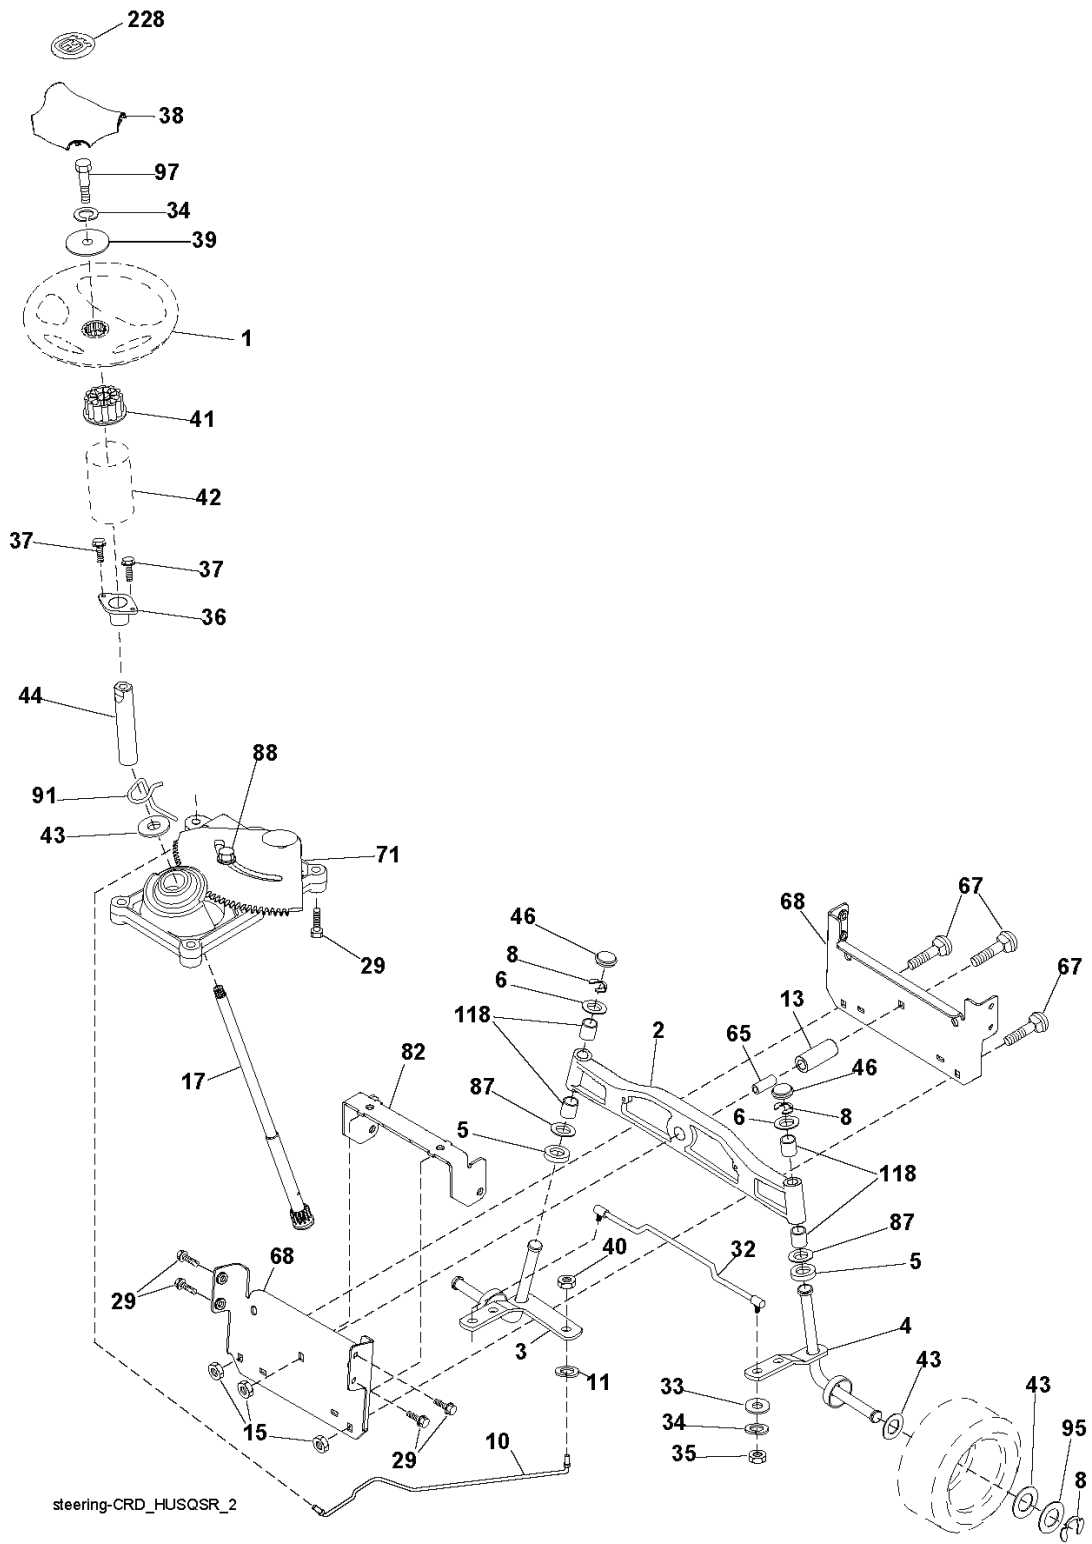

03048

**PTO SWITCH**

POSITION	CIRCUIT
OFF	C + G, B + H
ON	C + F, B + E, A + D

● NON-REMOVABLE CONNECTIONS

○ REMOVABLE CONNECTIONS

steering-CRD\_HUSOSR\_2

REF.	PART NO.	DESCRIPTION	REMARK	QTY.	KIT
1	532416480	STEERING WHEEL		1	
2	532184706	SHAFT		1	
3	532169840	SPINDLE		1	
4	532169839	SPINDLE		1	
5	532124931	WASHER		1	
6	532121748	WASHER		1	
8	812000029	RETAINER RING		1	
10	532175121	ROD		1	
11	810040600	WASHER		1	
13	532136518	PIPE		1	
15	532145212	NUT		1	
17	532190753	ROD		1	
29	817000612	SCREW		1	
32	532171888	ROD		1	
33	819111216	WASHER		1	
34	810040500	WASHER		1	
35	873540500	NUT		1	
36	532155099	BUSHING		1	
37	532152927	SCREW		1	
38	532415987	KNOB		1	
39	819113812	WASHER		1	
40	873540600	NUT		1	
41	532186737	ADAPTER		1	
42	532411139	STEERING COLUMN TUBE		1	
43	532121749	WASHER		1	
44	532190752	SHAFT		1	
46	532121232	HUB CAP		1	
65	532160367	SPACER		1	
67	872110618	BOLT		1	
68	532169827	SHAFT		1	
71	532175146	STEERING GEAR		1	
82	532199978	SUPPORT ESSIEU AVANT		1	
87	532173966	WASHER		1	
88	532175118	BOLT		1	
91	532175553	SPRING		1	
95	532188967	WASHER		1	
97	874780564	BOLT		1	
118	532406013	BEARING		1	
228	532404484	LABEL		1	

REF.	PART NO.	DESCRIPTION	REMARK	QTY.	KIT
1	532059192	CAP VALVE		1	
2	532065139	NIPPLE		1	
3	532106222	TIRE		1	
4	532059904	HOSE		1	
5	532138336	RIM		1	
6	532124957	FITTING		1	
7	532124959	BEARING		1	
8	532138337	RIM SPROCKET		1	
9	532122082	TIRE		1	
10	532124926	HOSE		1	
11	532175039	HUB CAP		1	
--	532144334	SEALING FOAM		1	
	PART NO.		REMARK		KIT