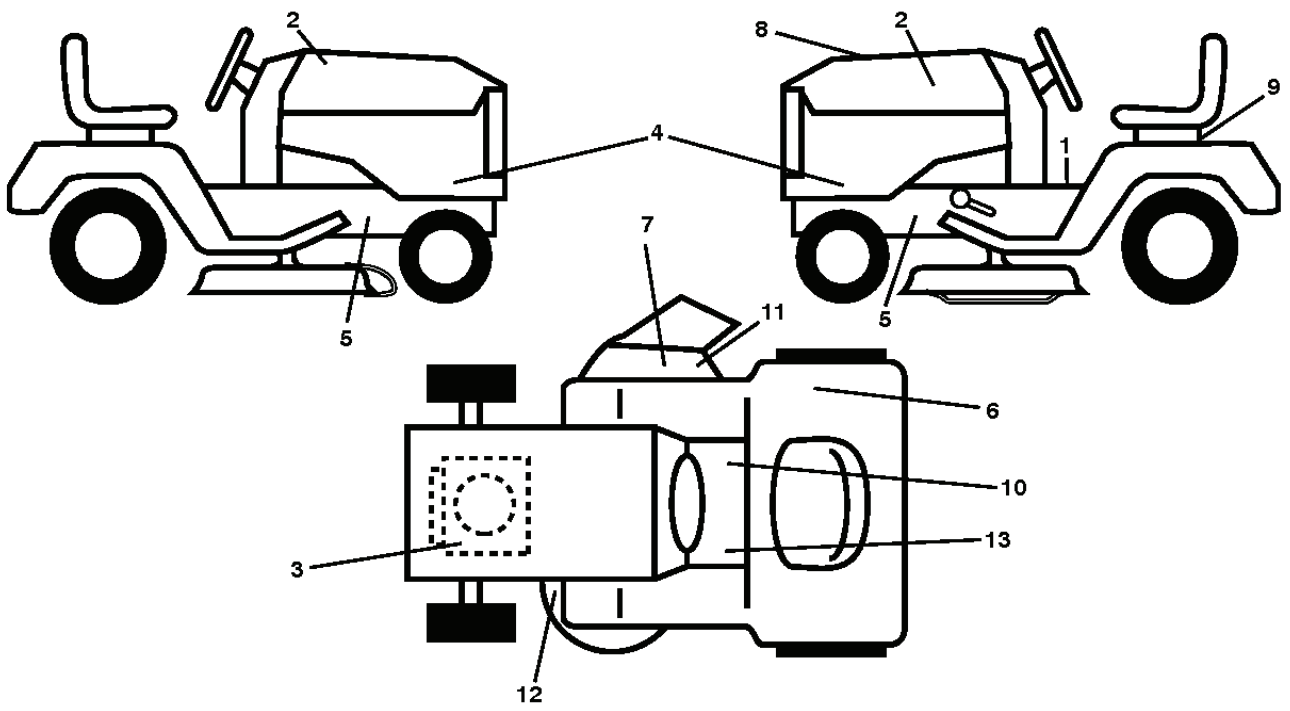

REF.	PART NO.	DESCRIPTION	REMARK	QTY.	KIT
1	532400389	LABEL		0	
2	581627301	DECAL		0	
3	532196841	DECAL		0	
4	532447468	DECAL		0	
5	532159736	DECAL		0	
6	532180432	DECAL		0	
7	532182166	DECAL		0	
8	532448537	DECAL		0	
9	532145005	DECAL		0	
10	532140837	DECAL		0	
11	532196357	DECALC:"DANGER DEFLECTEUR"		0	
12	532160396	DECAL		0	
13	532159737	DECAL		0	
--	532439681	PLATE		0	
--	532439682	PAD		0	
--	532162598	DECAL		0	
--	532166960	DECAL		0