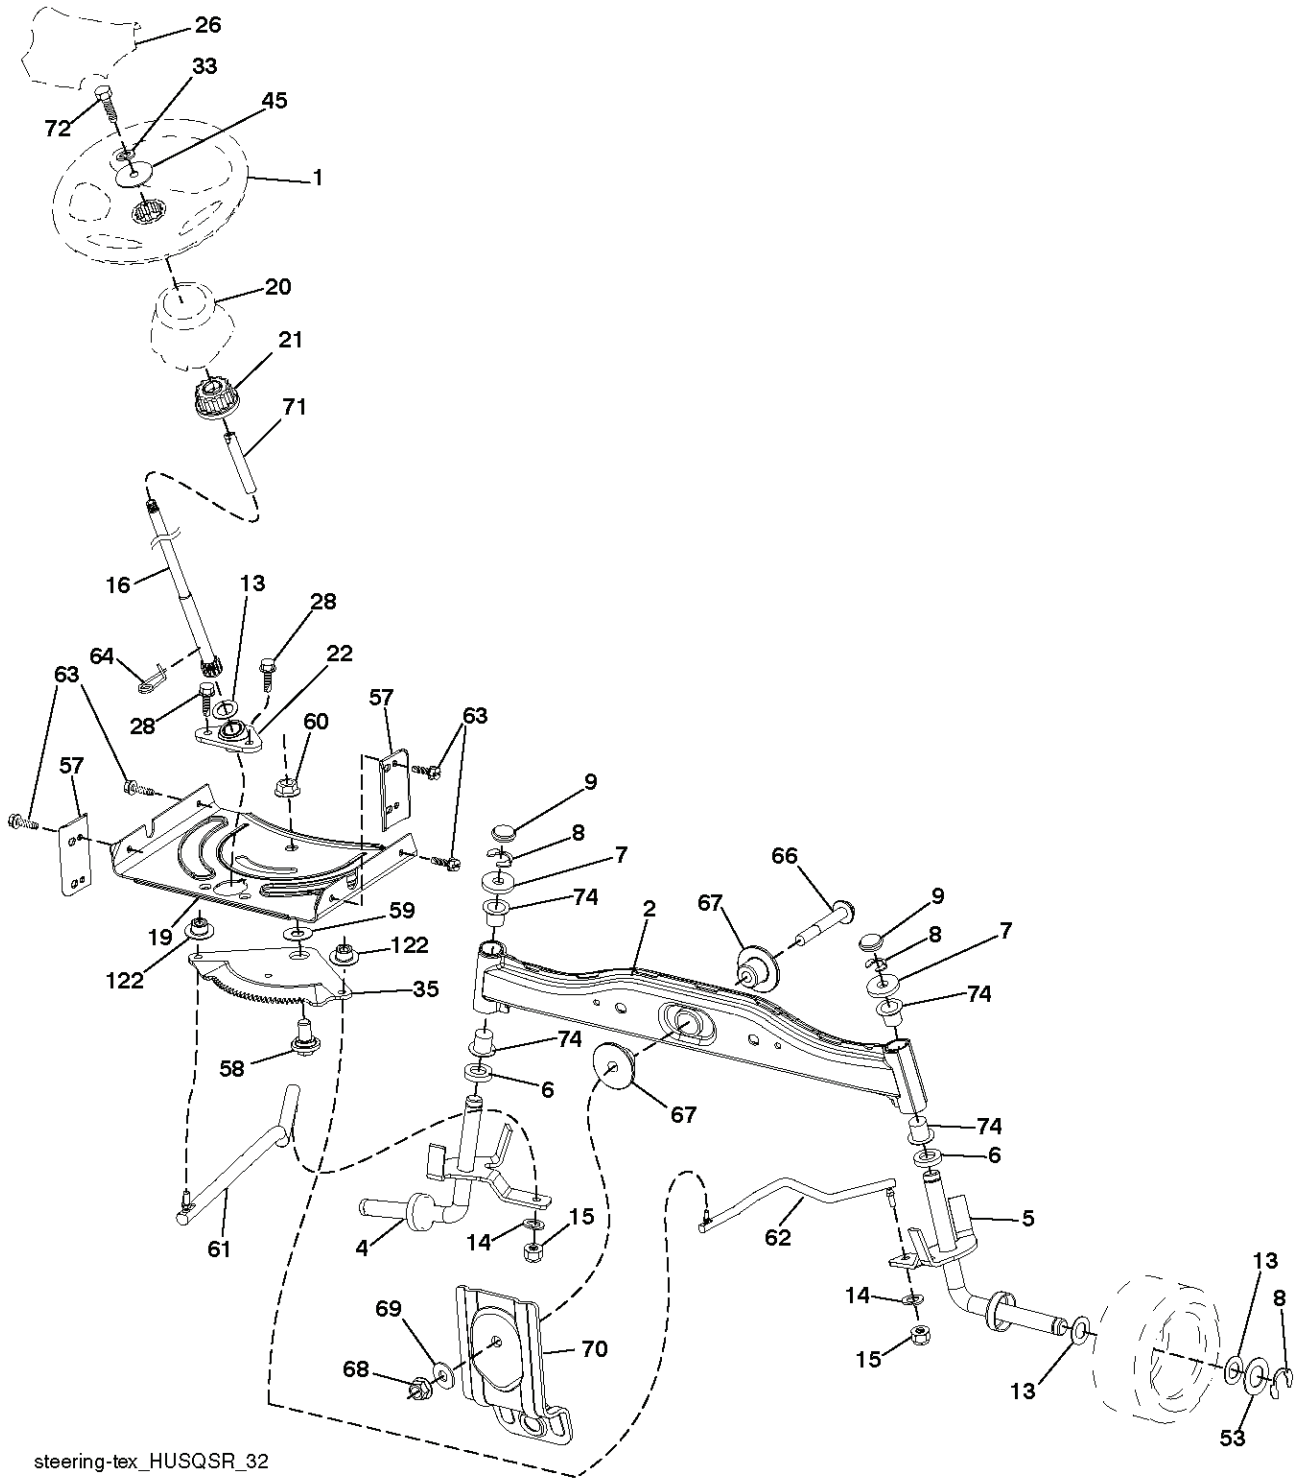

steering-tex_HUSQSR_32

REF.	PART NO.	DESCRIPTION	REMARK	QTY.	KIT
1	532439740	STEERING WHEEL		0	
2	532418168	AXLE		0	
4	532403087	SPINDLE		0	
5	532403088	SPINDLE		0	
6	532124931	WASHER		0	
7	532121748	WASHER		0	
8	812000029	RETAINER RING		0	
9	532121232	HUB CAP		0	
13	532121749	WASHER		0	
14	810040600	WASHER		0	
15	873540600	NUT		0	
16	532429373	SHAFT		0	
19	532194729	PLATE		0	
20	532441425	COVER		0	
21	532186737	ADAPTER		0	
22	532420537	SUPPORT		0	
26	532439743	HUB CAP		0	
28	817000612	SCREW		0	
33	810040500	WASHER		0	
35	532194732	PLATE		0	
45	819113812	WASHER		0	
53	532188967	WASHER		0	
57	532407465	BRACKET		0	
58	532194747	BOLT		0	
59	532194748	WASHER		0	
60	873971000	NUT		0	
61	532194740	LINK		0	
62	532194741	LINK		0	
63	817000512	SCREW		0	
64	532199849	SPRING RETAINER		0	
66	871020748	BOLT		0	
67	532194737	BUSHING		0	
68	873900700	NUT		0	
69	532199162	WASHER		0	
70	532196197	BRACKET		0	
71	532190752	SHAFT		0	
72	532428982	BOLT		0	
74	532124937	BEARING COL. STRG.		0	
122	532444962	CAP		0