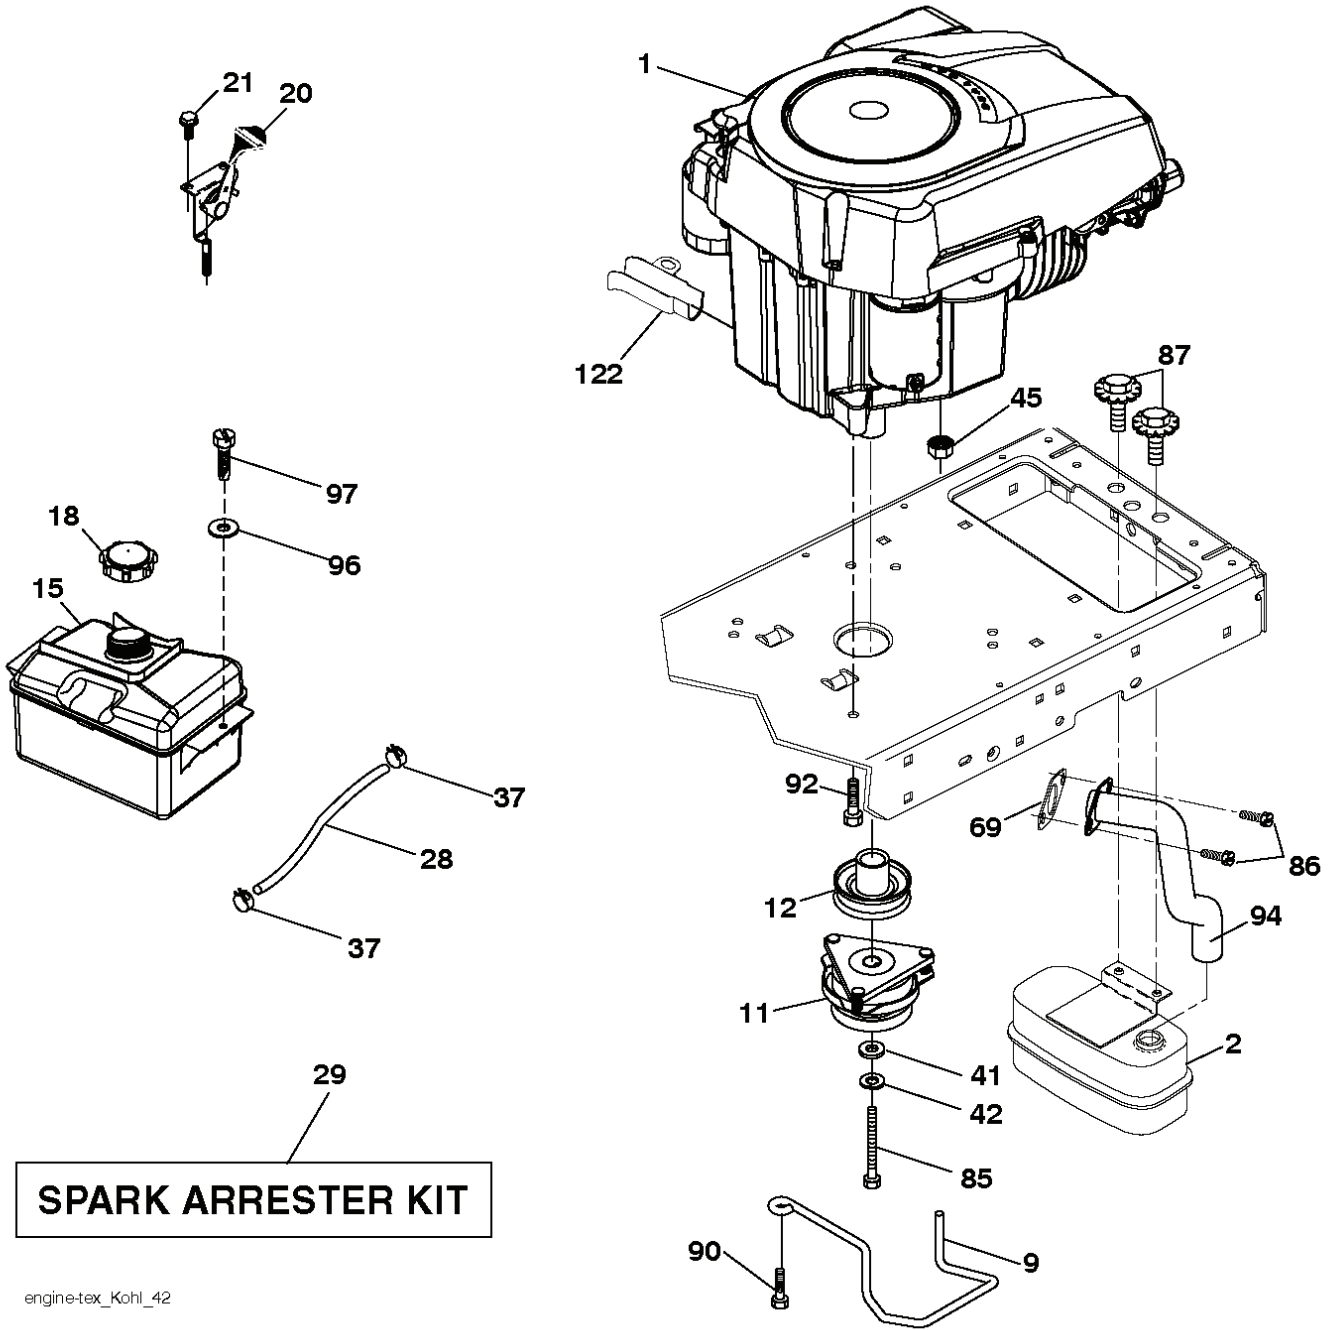

SPARK ARRESTER KIT

REF.	PART NO.	DESCRIPTION	REMARK	QTY.	KIT
1	000000000	W/O DESCRIPTION	Engine Kohler Model No. SV530-3212 (438331)	0	
2	532188655	MUFFLER		0	
9	532194320	BELT GUIDE		0	
11	532180505	CLUTCH		0	
12	532405097	PULLEY		0	
15	532407545	FUEL TANK		0	
18	532430220	FUEL CAP		0	
20	532183897	CONTROL		0	
21	532416358	SCREW		0	
28	532137040	HOSE		0	
29	532137180	SPARK ARRESTER KIT		0	
37	532123487	HOSE CLAMP		0	
41	532126197	WASHER		0	
42	810040700	WASHER		0	
45	873510400	NUT		0	
69	532185909	GASKET		0	
85	532173937	BOLT		0	
86	532192334	SCREW		0	
87	532171877	BOLT		0	
90	817000616	SCREW		0	
92	817120616	SCREW		0	
94	532188654	TUBE EXHAUST		0	
96	819091416	WASHER		0	
97	817670412	SCREW		0	
122	532421922	EXTENSION PIPE		0