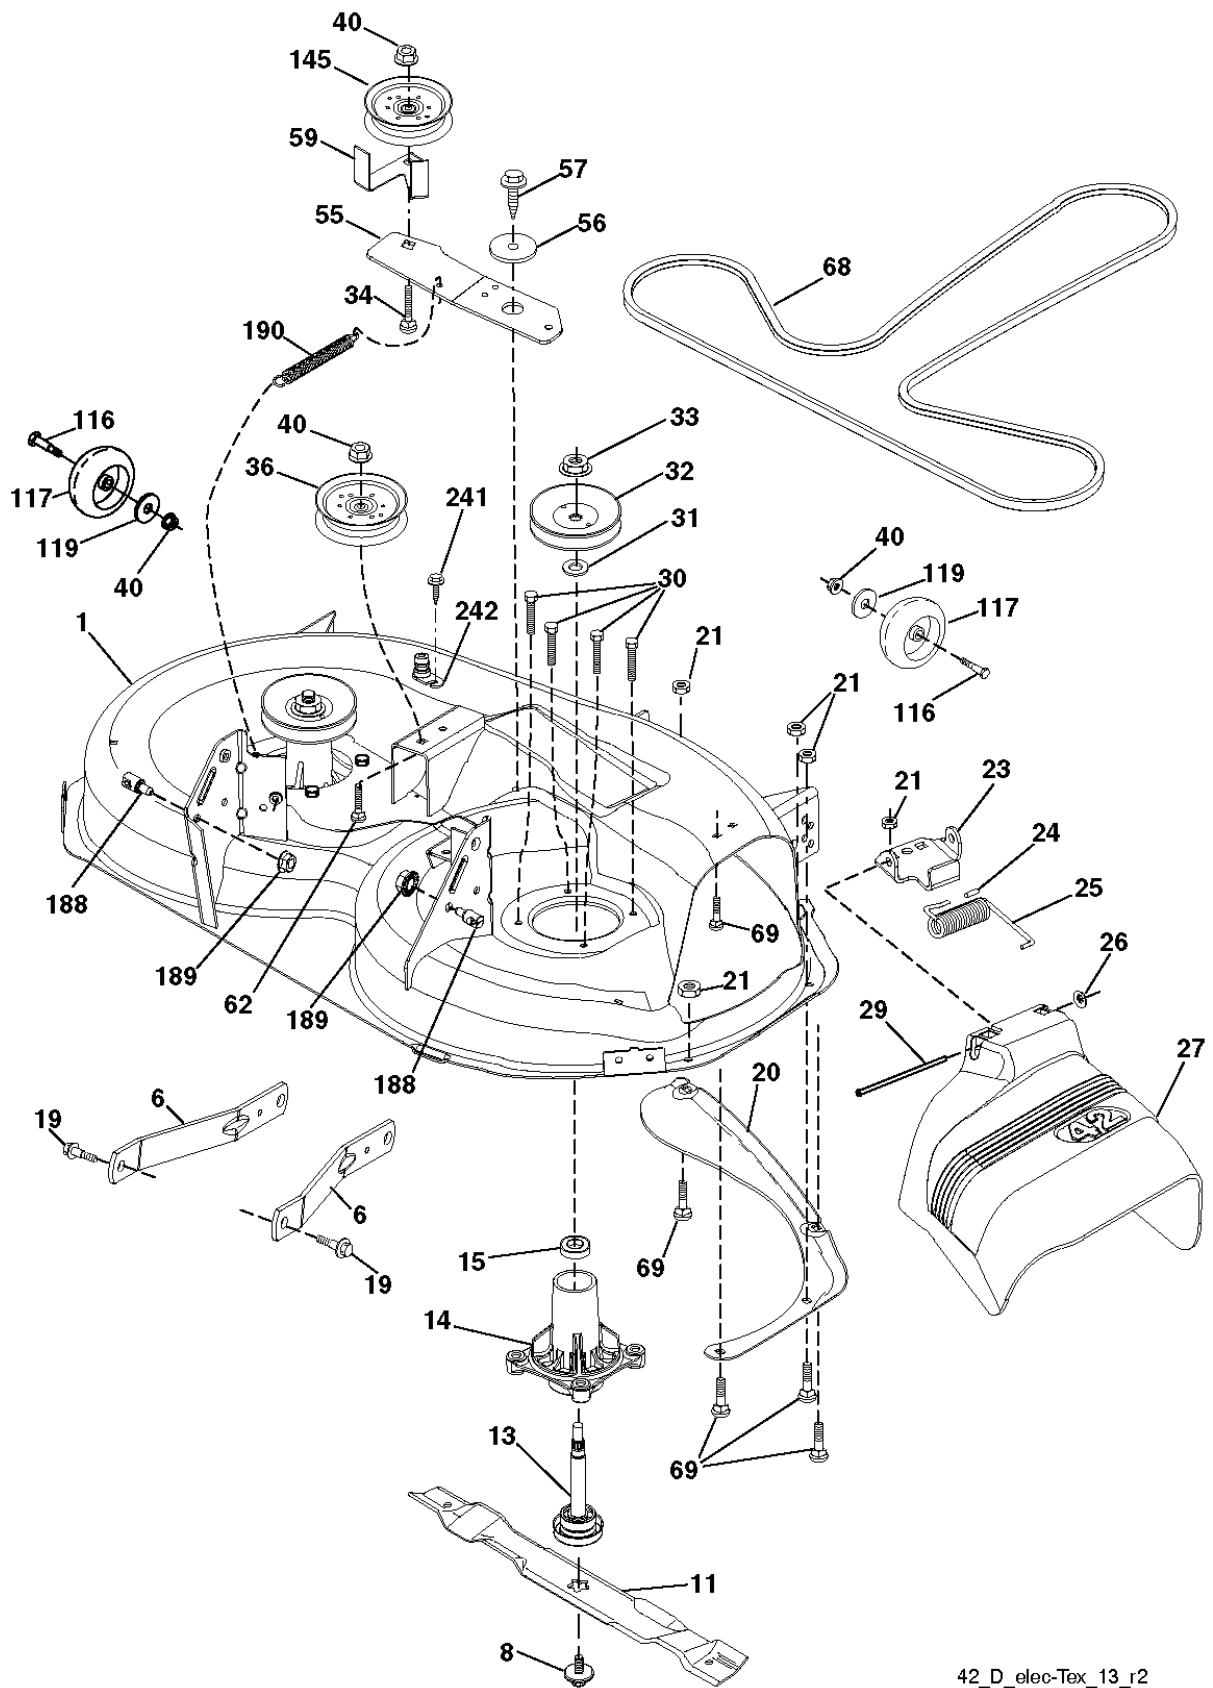

LTH 174, 96041024401, 2012-8

SPARE PARTS LIST

REF.	PART NO.	DESCRIPTION	REMARK	QTY.	KIT
531029501	531029501	AIR FILTER		0	
531029504	531029504	SPARK PLUG		0	
531029502	531029502	FILTER		0	
531029503	531029503	FILTER		0	
532130969	532130969	BELT		0	
532144959	532144959	BELT		0	
532138971	532138971	BLADE		0	

REF.	PART NO.	DESCRIPTION	REMARK	QTY.	KIT
1	532448157	CUTTING DECK		0	
6	532195186	ARM		0	
8	532193003	SCREW		0	
11	532138971	BLADE		0	
13	532192872	SHAFT ASSY		0	
14	532187281	BEARING HOUSING		0	
15	532110485	BEARING		0	
19	532196539	BOLT		0	
20	532159770	RAIL		0	
21	873680500	NUT		0	
23	532192557	HINGE		0	
24	532105304	HUB CAP		0	
25	532197026	TORSION SPRING		0	
26	532110452	NUT		0	
27	532403004	SHIELD		0	
29	532131491	SHAFT		0	
30	532173984	SCREW		0	
31	532187690	WASHER		0	
32	532153535	PULLEY		0	
33	532400234	NUT		0	
34	872110612	BOLT		0	
36	532197379	PULLEY		0	
40	873900600	NUT		0	
55	532437110	ARM		0	
56	532199092	SPACER		0	
57	817000616	SCREW		0	
59	532141043	GUARD		0	
62	872110616	BOLT		0	
68	532144959	BELT		0	
69	872140505	BOLT		0	
116	532124842	BOLT		0	
117	532188606	WHEEL		0	
119	819121414	WASHER		0	
145	532193197	PULLEY		0	
188	532195161	STUD		0	
189	873900500	NUT		0	
190	532197251	SPRING		1	
241	532152927	SCREW		0	
242	532415598	HOSE COUPLING		0	
--	532192870	SPINDLE		0	
--	532448144	CUTTER ASSY		0	

lift-tex_17_r3

*Key 91 may be substituted for Key 101

REF.	PART NO.	DESCRIPTION	REMARK	QTY.	KIT
2	532422027	SHAFT		0	
3	532195231	LEVER		0	
7	580962301	GRIP		0	
10	532196314	SPRING		0	
87	532194209	SPRING		0	
88	532410710	SPRING		0	
89	819191912	WASHER		0	
90	532194208	PIN		0	
91	532195181	LINK		0	
97	817000612	SCREW		0	
98	532195270	LINK		0	
100	873930600	NUT		0	
101	532407003	LINK		0	