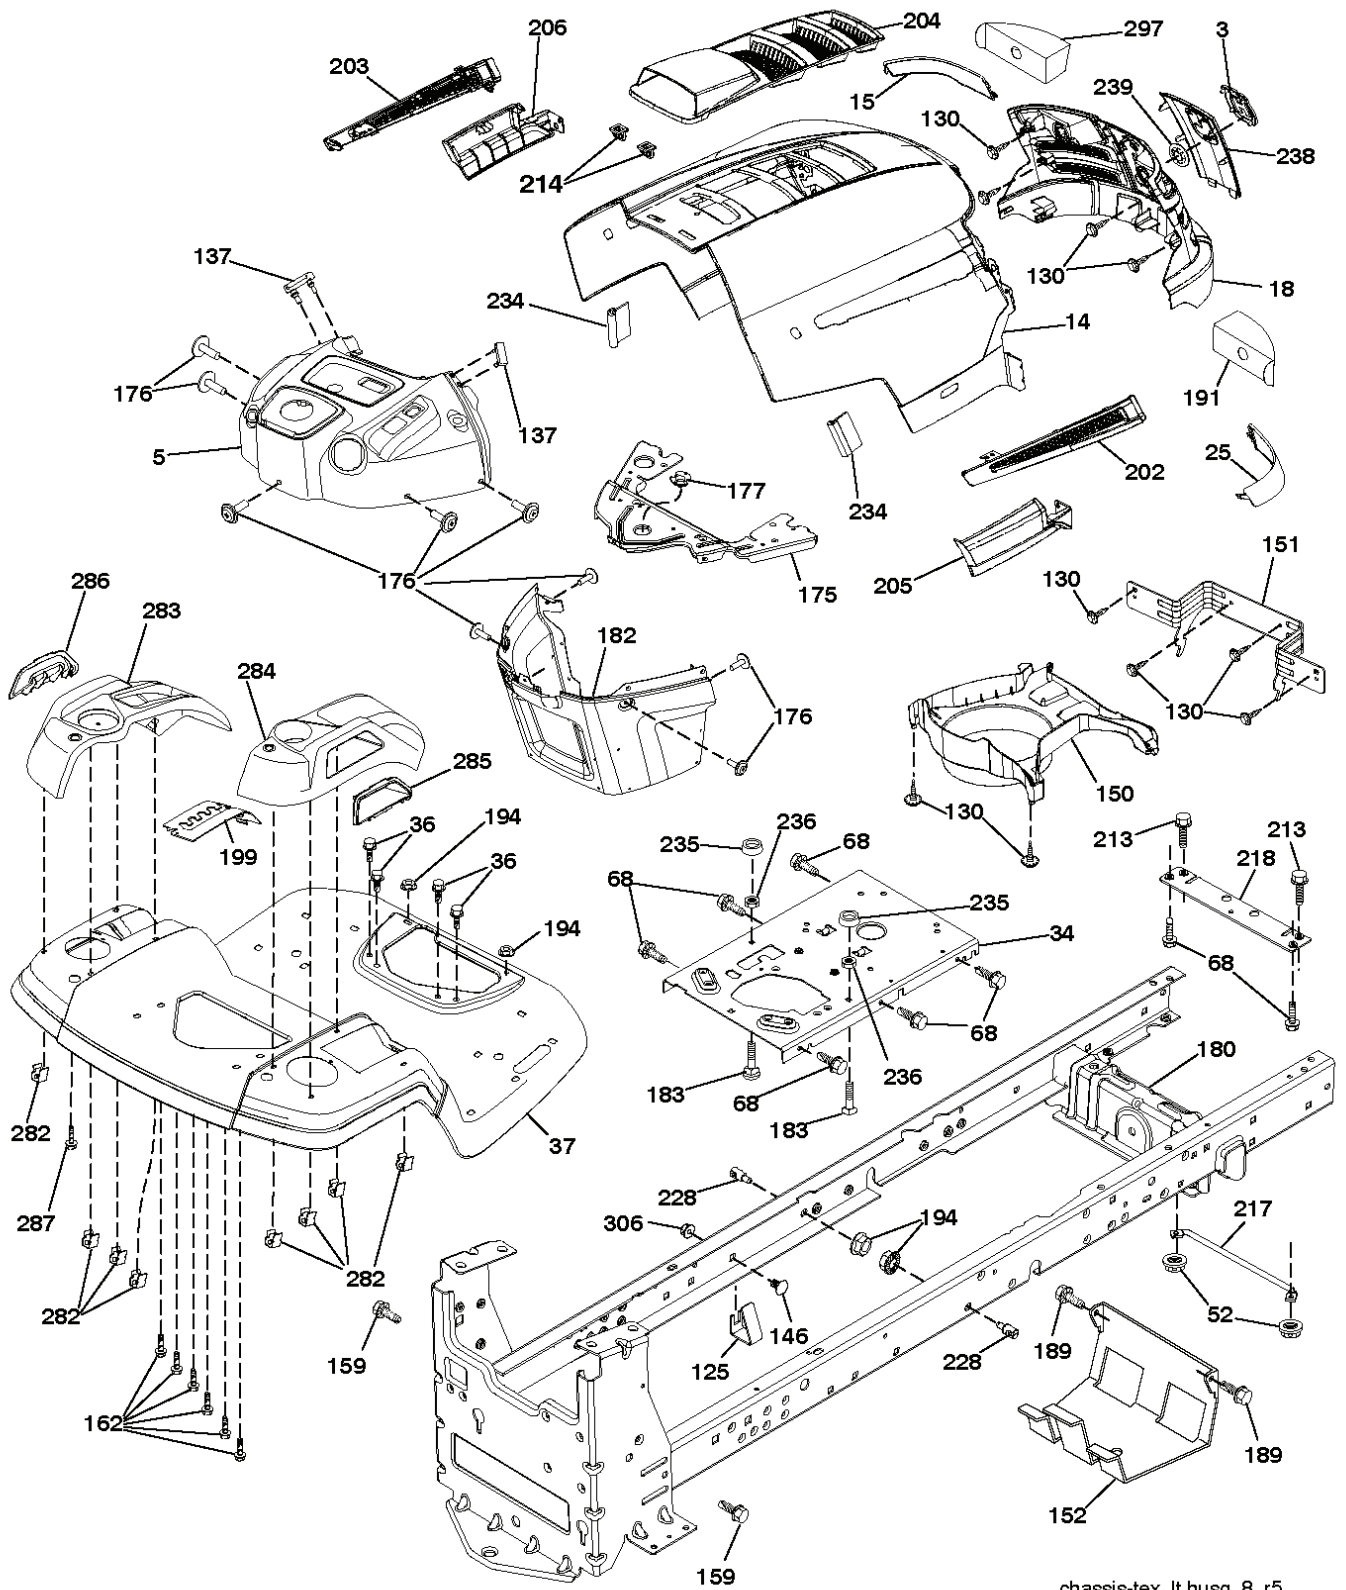

REF.	PART NO.	DESCRIPTION	REMARK	QTY.	KIT
1	532448157	CUTTING DECK		0	
6	532195186	ARM		0	
8	532193003	SCREW		0	
11	532138971	BLADE		0	
13	532192872	SHAFT ASSY		0	
14	532187281	BEARING HOUSING		0	
15	532110485	BEARING		0	
19	532196539	BOLT		0	
20	532159770	RAIL		0	
21	873680500	NUT		0	
23	532192557	HINGE		0	
24	532105304	HUB CAP		0	
25	532197026	TORSION SPRING		0	
26	532110452	NUT		0	
27	532403004	SHIELD		0	
29	532131491	SHAFT		0	
30	532173984	SCREW		0	
31	532187690	WASHER		0	
32	532153535	PULLEY		0	
33	532400234	NUT		0	
34	872110612	BOLT		0	
36	532197379	PULLEY		0	
40	873900600	NUT		0	
55	532437110	ARM		0	
56	532199092	SPACER		0	
57	817000616	SCREW		0	
59	532141043	GUARD		0	
62	872110616	BOLT		0	
68	532144959	BELT		0	
69	872140505	BOLT		0	
116	532124842	BOLT		0	
117	532188606	WHEEL		0	
119	819121414	WASHER		0	
145	532193197	PULLEY		0	
188	532195161	STUD		0	
189	873900500	NUT		0	
190	532197251	SPRING		1	
241	532152927	SCREW		0	
242	532415598	HOSE COUPLING		0	
--	532192870	SPINDLE		0	
--	532448144	CUTTER ASSY		0	

PTO SWITCH (MATING SIDE)

IGNITION SWITCH

POSITION	CIRCUIT "MAKE"
OFF	M+G+A1
RUN/OVERRIDE	B+A1
RUN	B+A1 L+A2
START	B+S+A1

CHASSIS HARNESS CONNECTOR (MATING SIDE)

DASH HARNESS CONNECTOR

WIRING INSULATED CLIPS
 NOTE: IF WIRING INSULATED CLIPS WERE REMOVED FOR SERVICING OF UNIT, THEY SHOULD BE RE-INSTALLED TO PROPERLY SECURE YOUR WIRING.

● NON-REMOVABLE CONNECTIONS

○ REMOVABLE CONNECTIONS

seat-tex_7A-vgt

REF.	PART NO.	DESCRIPTION	REMARK	QTY.	KIT
1	532439819	SEAT		0	
2	532180166	BRACKET		0	
3	532140675	STRAP		0	
6	873800600	NUT		0	
7	532124181	SPRING		0	
8	532171877	BOLT		0	
10	532196977	PLATE		0	
21	532171852	BOLT		0	
37	873800500	LOCK NUT		0	
40	532197661	HANDLE		0	
41	532198200	SPRING		0	
43	874760612	BOLT		0	
44	819133812	WASHER		0	