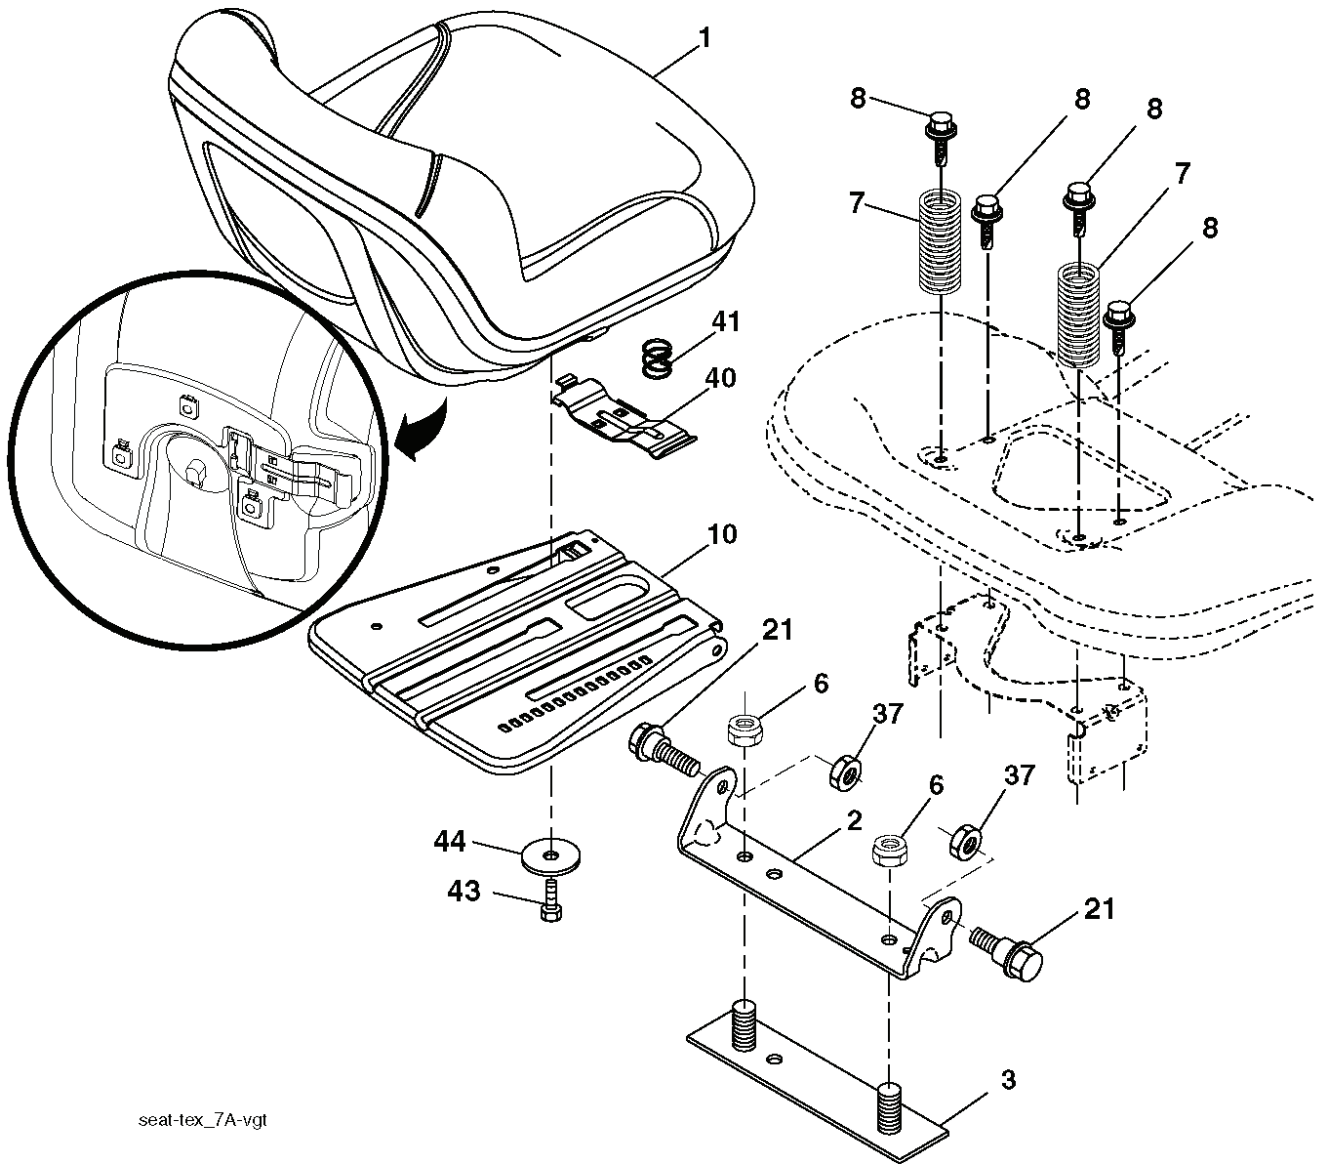

REF.	PART NO.	DESCRIPTION	REMARK	QTY.	KIT
1	532448157	CUTTING DECK		0	
6	532195186	ARM		0	
8	532193003	SCREW		0	
11	532138971	BLADE		0	
13	532192872	SHAFT ASSY		0	
14	532187281	BEARING HOUSING		0	
15	532110485	BEARING		0	
19	532196539	BOLT		0	
20	532159770	RAIL		0	
21	873680500	NUT		0	
23	532192557	HINGE		0	
24	532105304	HUB CAP		0	
25	532197026	TORSION SPRING		0	
26	532110452	NUT		0	
27	532403004	SHIELD		0	
29	532131491	SHAFT		0	
30	532173984	SCREW		0	
31	532187690	WASHER		0	
32	532153535	PULLEY		0	
33	532400234	NUT		0	
34	872110612	BOLT		0	
36	532197379	PULLEY		0	
40	873900600	NUT		0	
55	532437110	ARM		0	
56	532199092	SPACER		0	
57	817000616	SCREW		0	
59	532141043	GUARD		0	
62	872110616	BOLT		0	
68	532144959	BELT		0	
69	872140505	BOLT		0	
116	532124842	BOLT		0	
117	532188606	WHEEL		0	
119	819121414	WASHER		0	
145	532193197	PULLEY		0	
188	532195161	STUD		0	
189	873900500	NUT		0	
190	532197251	SPRING		1	
241	532152927	SCREW		0	
242	532415598	HOSE COUPLING		0	
--	532192870	SPINDLE		0	
--	532448144	CUTTER ASSY		0	

PTO SWITCH (MATING SIDE)

IGNITION SWITCH

POSITION	CIRCUIT "MAKE"
OFF	M+G+A1
RUN/OVERRIDE	B+A1
RUN	B+A1 L+A2
START	B+S+A1

CHASSIS HARNESS CONNECTOR (MATING SIDE)

DASH HARNESS CONNECTOR

WIRING INSULATED CLIPS
 NOTE: IF WIRING INSULATED CLIPS WERE REMOVED FOR SERVICING OF UNIT, THEY SHOULD BE RE-INSTALLED TO PROPERLY SECURE YOUR WIRING.

● NON-REMOVABLE CONNECTIONS

○ REMOVABLE CONNECTIONS

seat-tex_7A-vgt

REF.	PART NO.	DESCRIPTION	REMARK	QTY.	KIT
1	532439819	SEAT		0	
2	532180166	BRACKET		0	
3	532140675	STRAP		0	
6	873800600	NUT		0	
7	532124181	SPRING		0	
8	532171877	BOLT		0	
10	532196977	PLATE		0	
21	532171852	BOLT		0	
37	873800500	LOCK NUT		0	
40	532197661	HANDLE		0	
41	532198200	SPRING		0	
43	874760612	BOLT		0	
44	819133812	WASHER		0	