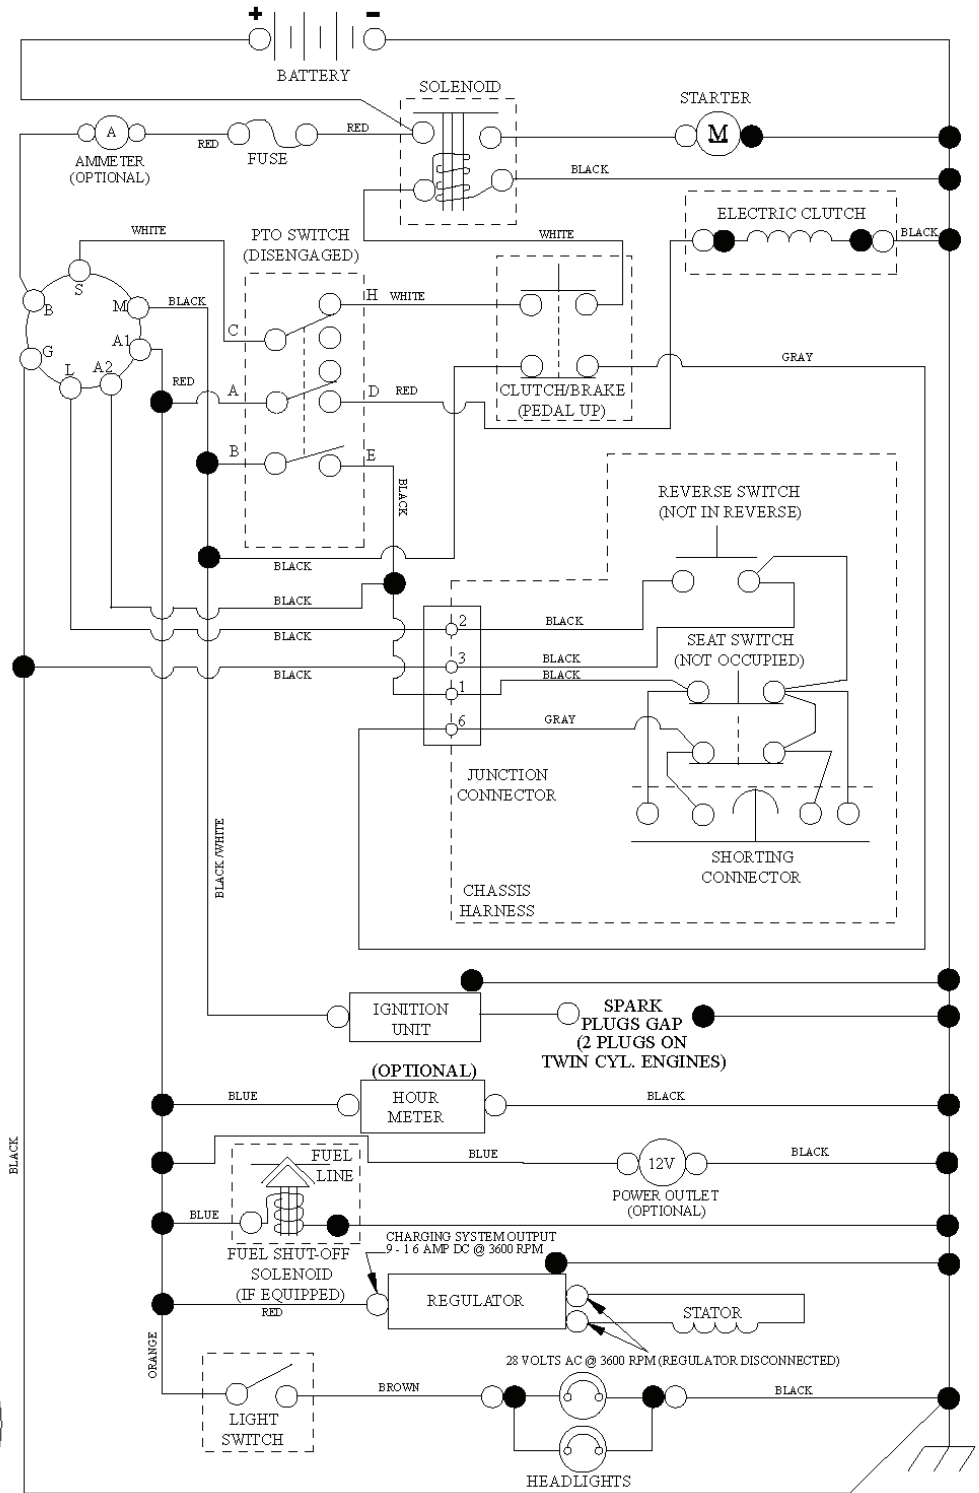

LTH 174, 96041024401, 2012-8

SPARE PARTS LIST

REF.	PART NO.	DESCRIPTION	REMARK	QTY.	KIT
531029501	531029501	AIR FILTER		0	
531029504	531029504	SPARK PLUG		0	
531029502	531029502	FILTER		0	
531029503	531029503	FILTER		0	
532130969	532130969	BELT		0	
532144959	532144959	BELT		0	
532138971	532138971	BLADE		0	

REF.	PART NO.	DESCRIPTION	REMARK	QTY.	KIT
1	532448157	CUTTING DECK		0	
6	532195186	ARM		0	
8	532193003	SCREW		0	
11	532138971	BLADE		0	
13	532192872	SHAFT ASSY		0	
14	532187281	BEARING HOUSING		0	
15	532110485	BEARING		0	
19	532196539	BOLT		0	
20	532159770	RAIL		0	
21	873680500	NUT		0	
23	532192557	HINGE		0	
24	532105304	HUB CAP		0	
25	532197026	TORSION SPRING		0	
26	532110452	NUT		0	
27	532403004	SHIELD		0	
29	532131491	SHAFT		0	
30	532173984	SCREW		0	
31	532187690	WASHER		0	
32	532153535	PULLEY		0	
33	532400234	NUT		0	
34	872110612	BOLT		0	
36	532197379	PULLEY		0	
40	873900600	NUT		0	
55	532437110	ARM		0	
56	532199092	SPACER		0	
57	817000616	SCREW		0	
59	532141043	GUARD		0	
62	872110616	BOLT		0	
68	532144959	BELT		0	
69	872140505	BOLT		0	
116	532124842	BOLT		0	
117	532188606	WHEEL		0	
119	819121414	WASHER		0	
145	532193197	PULLEY		0	
188	532195161	STUD		0	
189	873900500	NUT		0	
190	532197251	SPRING		1	
241	532152927	SCREW		0	
242	532415598	HOSE COUPLING		0	
--	532192870	SPINDLE		0	
--	532448144	CUTTER ASSY		0	

lift-tex_17_r3

*Key 91 may be substituted for Key 101

REF.	PART NO.	DESCRIPTION	REMARK	QTY.	KIT
2	532422027	SHAFT		0	
3	532195231	LEVER		0	
7	580962301	GRIP		0	
10	532196314	SPRING		0	
87	532194209	SPRING		0	
88	532410710	SPRING		0	
89	819191912	WASHER		0	
90	532194208	PIN		0	
91	532195181	LINK		0	
97	817000612	SCREW		0	
98	532195270	LINK		0	
100	873930600	NUT		0	
101	532407003	LINK		0	