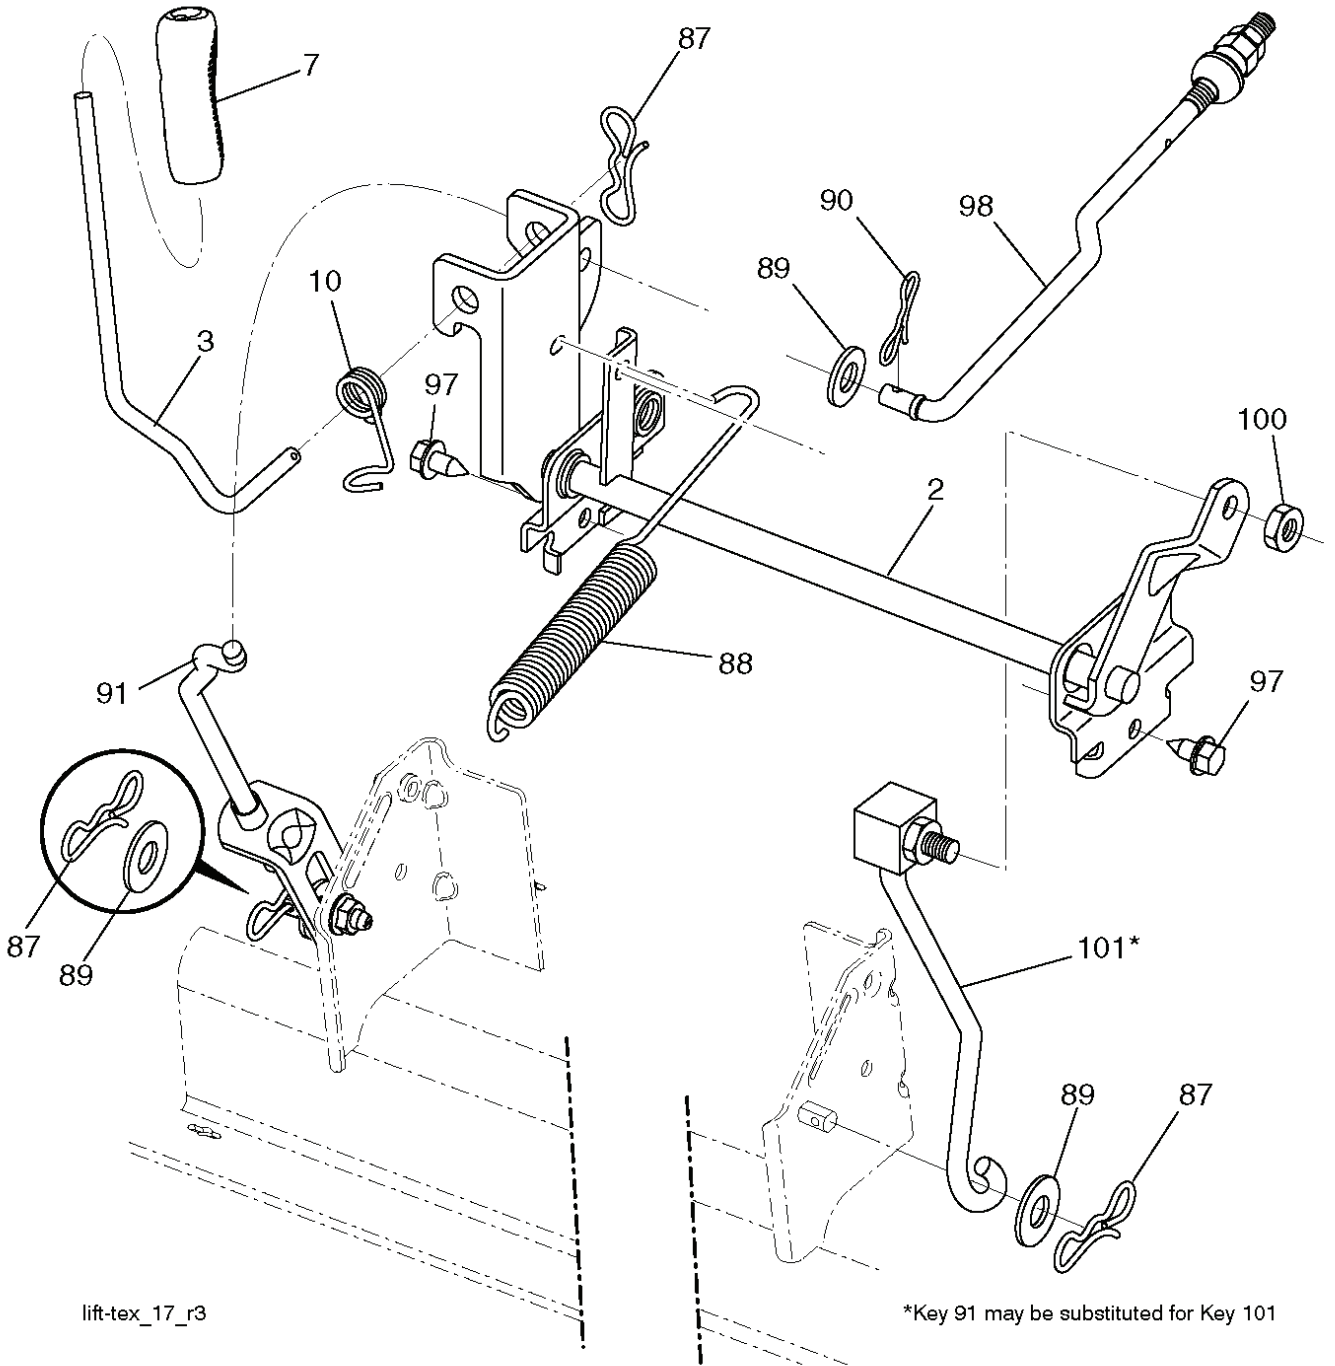

LTH 174, 96041024401, 2012-8

SPARE PARTS LIST

REF.	PART NO.	DESCRIPTION	REMARK	QTY.	KIT
531029501	531029501	AIR FILTER		0	
531029504	531029504	SPARK PLUG		0	
531029502	531029502	FILTER		0	
531029503	531029503	FILTER		0	
532130969	532130969	BELT		0	
532144959	532144959	BELT		0	
532138971	532138971	BLADE		0	

REF.	PART NO.	DESCRIPTION	REMARK	QTY.	KIT
1	532448157	CUTTING DECK		0	
6	532195186	ARM		0	
8	532193003	SCREW		0	
11	532138971	BLADE		0	
13	532192872	SHAFT ASSY		0	
14	532187281	BEARING HOUSING		0	
15	532110485	BEARING		0	
19	532196539	BOLT		0	
20	532159770	RAIL		0	
21	873680500	NUT		0	
23	532192557	HINGE		0	
24	532105304	HUB CAP		0	
25	532197026	TORSION SPRING		0	
26	532110452	NUT		0	
27	532403004	SHIELD		0	
29	532131491	SHAFT		0	
30	532173984	SCREW		0	
31	532187690	WASHER		0	
32	532153535	PULLEY		0	
33	532400234	NUT		0	
34	872110612	BOLT		0	
36	532197379	PULLEY		0	
40	873900600	NUT		0	
55	532437110	ARM		0	
56	532199092	SPACER		0	
57	817000616	SCREW		0	
59	532141043	GUARD		0	
62	872110616	BOLT		0	
68	532144959	BELT		0	
69	872140505	BOLT		0	
116	532124842	BOLT		0	
117	532188606	WHEEL		0	
119	819121414	WASHER		0	
145	532193197	PULLEY		0	
188	532195161	STUD		0	
189	873900500	NUT		0	
190	532197251	SPRING		1	
241	532152927	SCREW		0	
242	532415598	HOSE COUPLING		0	
--	532192870	SPINDLE		0	
--	532448144	CUTTER ASSY		0	

lift-tex_17_r3

*Key 91 may be substituted for Key 101

REF.	PART NO.	DESCRIPTION	REMARK	QTY.	KIT
2	532422027	SHAFT		0	
3	532195231	LEVER		0	
7	580962301	GRIP		0	
10	532196314	SPRING		0	
87	532194209	SPRING		0	
88	532410710	SPRING		0	
89	819191912	WASHER		0	
90	532194208	PIN		0	
91	532195181	LINK		0	
97	817000612	SCREW		0	
98	532195270	LINK		0	
100	873930600	NUT		0	
101	532407003	LINK		0	