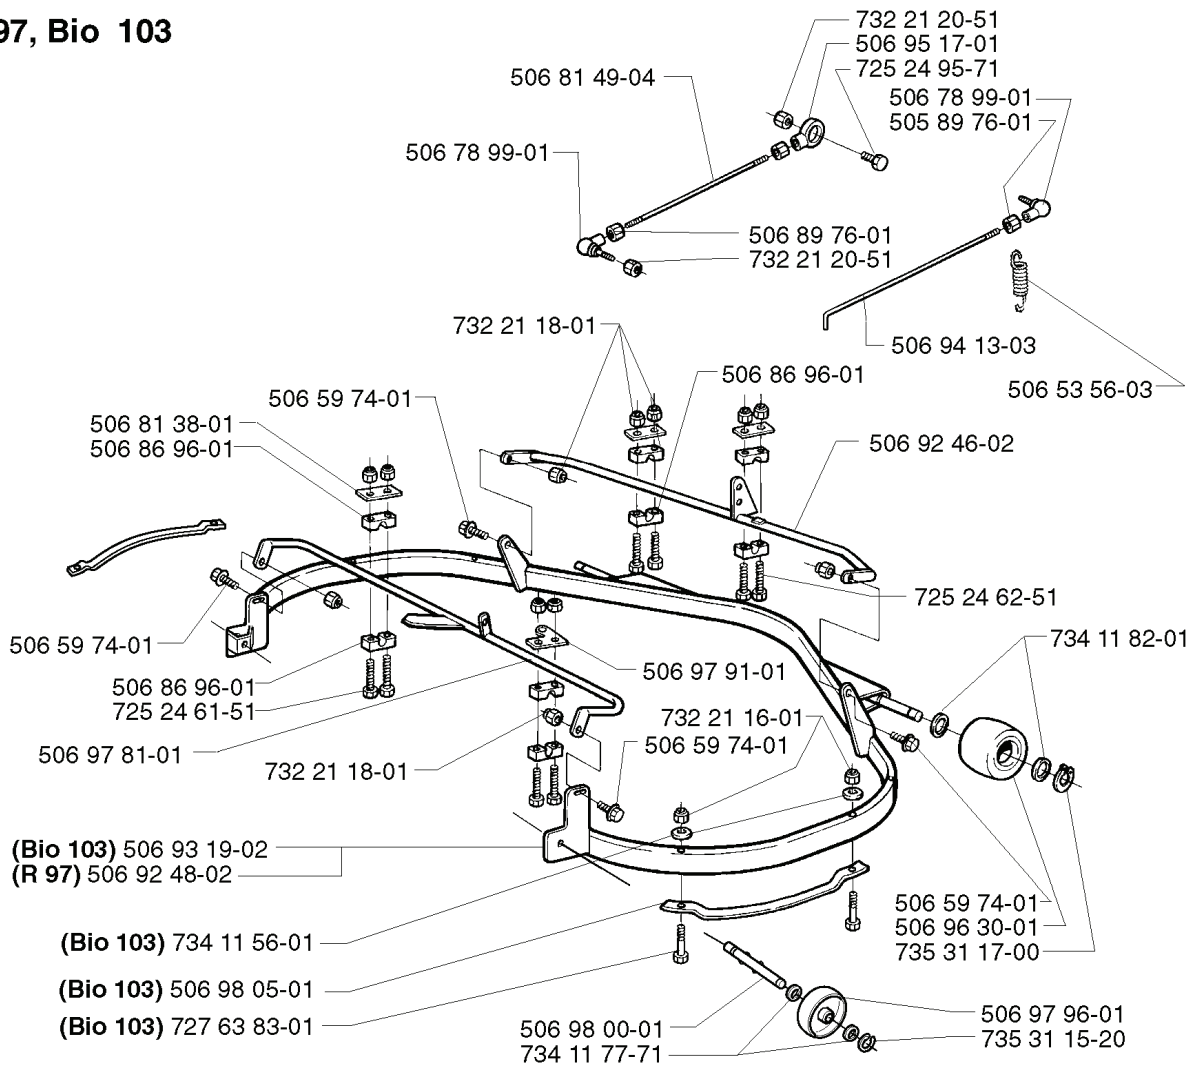

T Rear 97, Bio 103