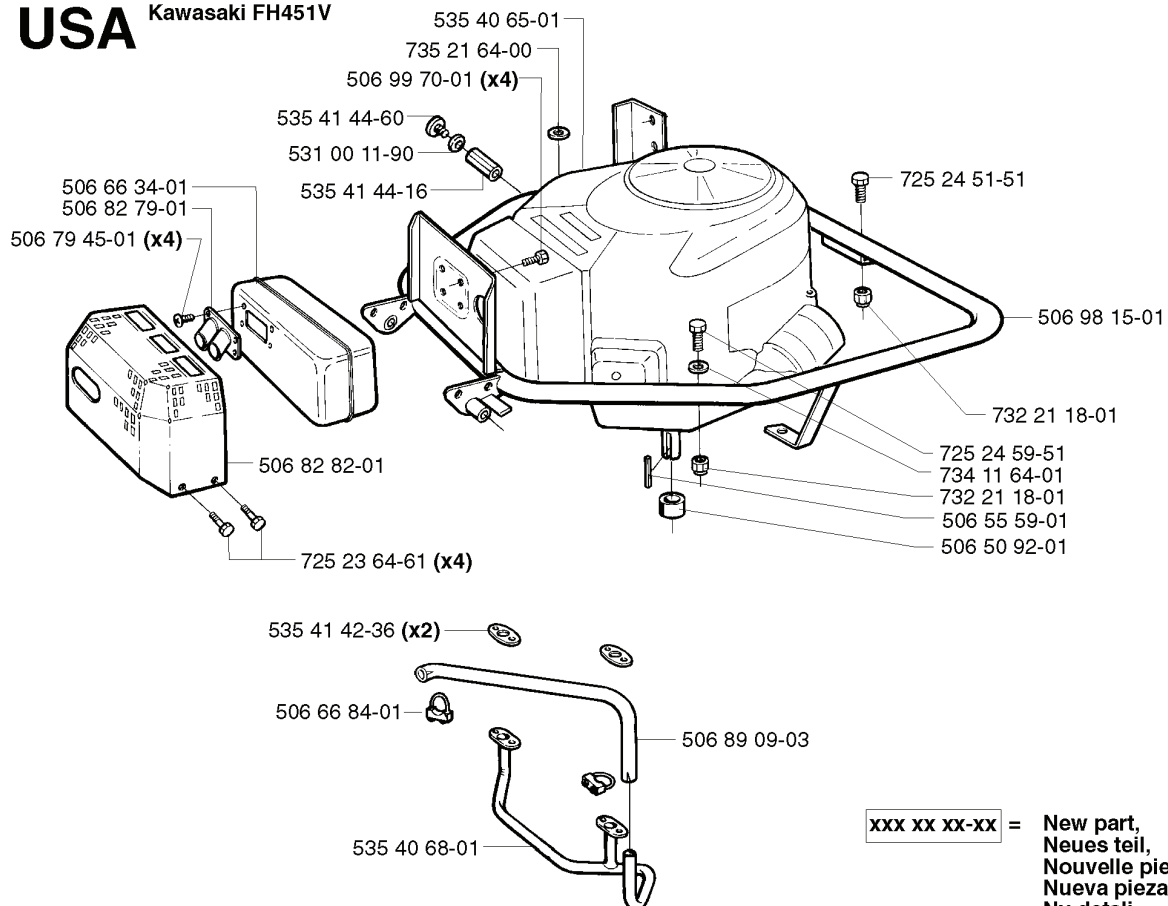

USA Kawasaki FH451V

xxx xx xx-xx = New part,
Neues teil,
Nouvelle piece,
Nueva pieza,
Ny detalj