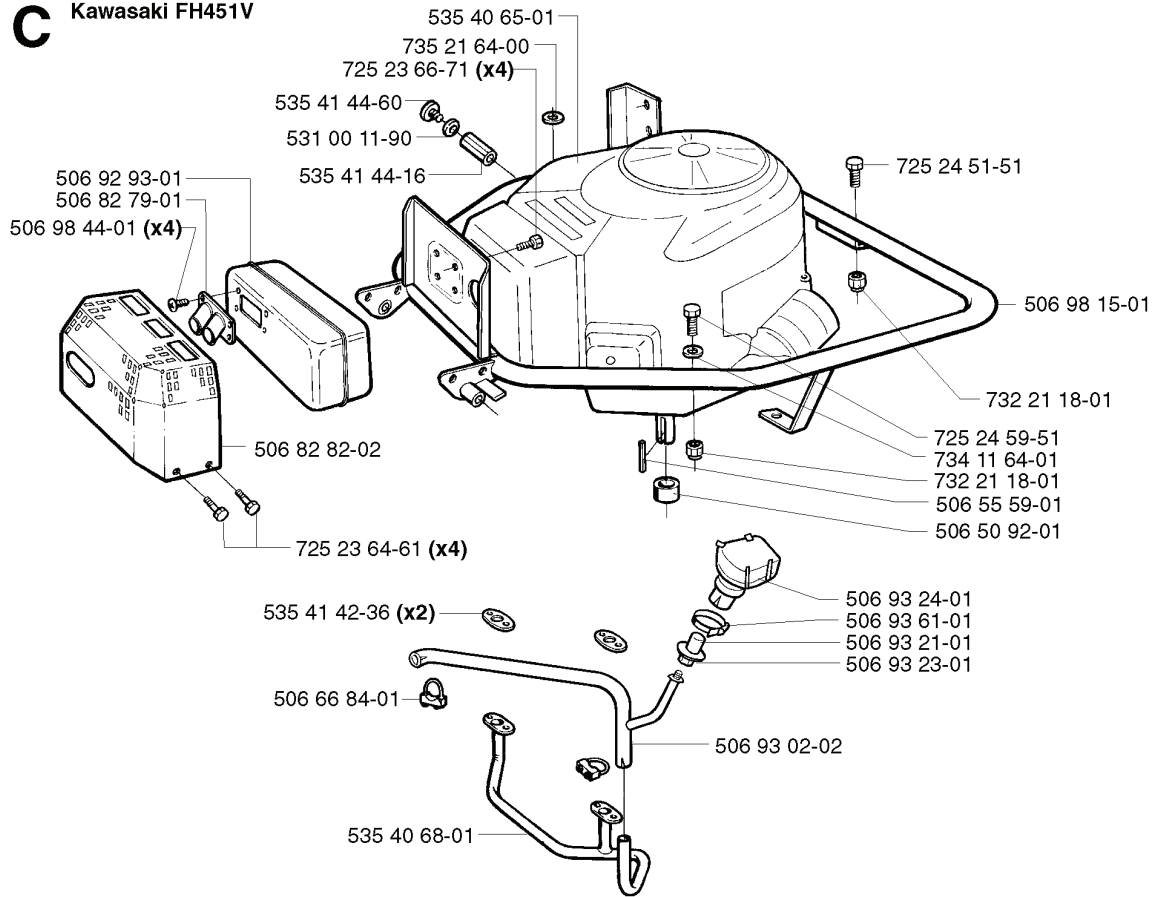

C Kawasaki FH451V