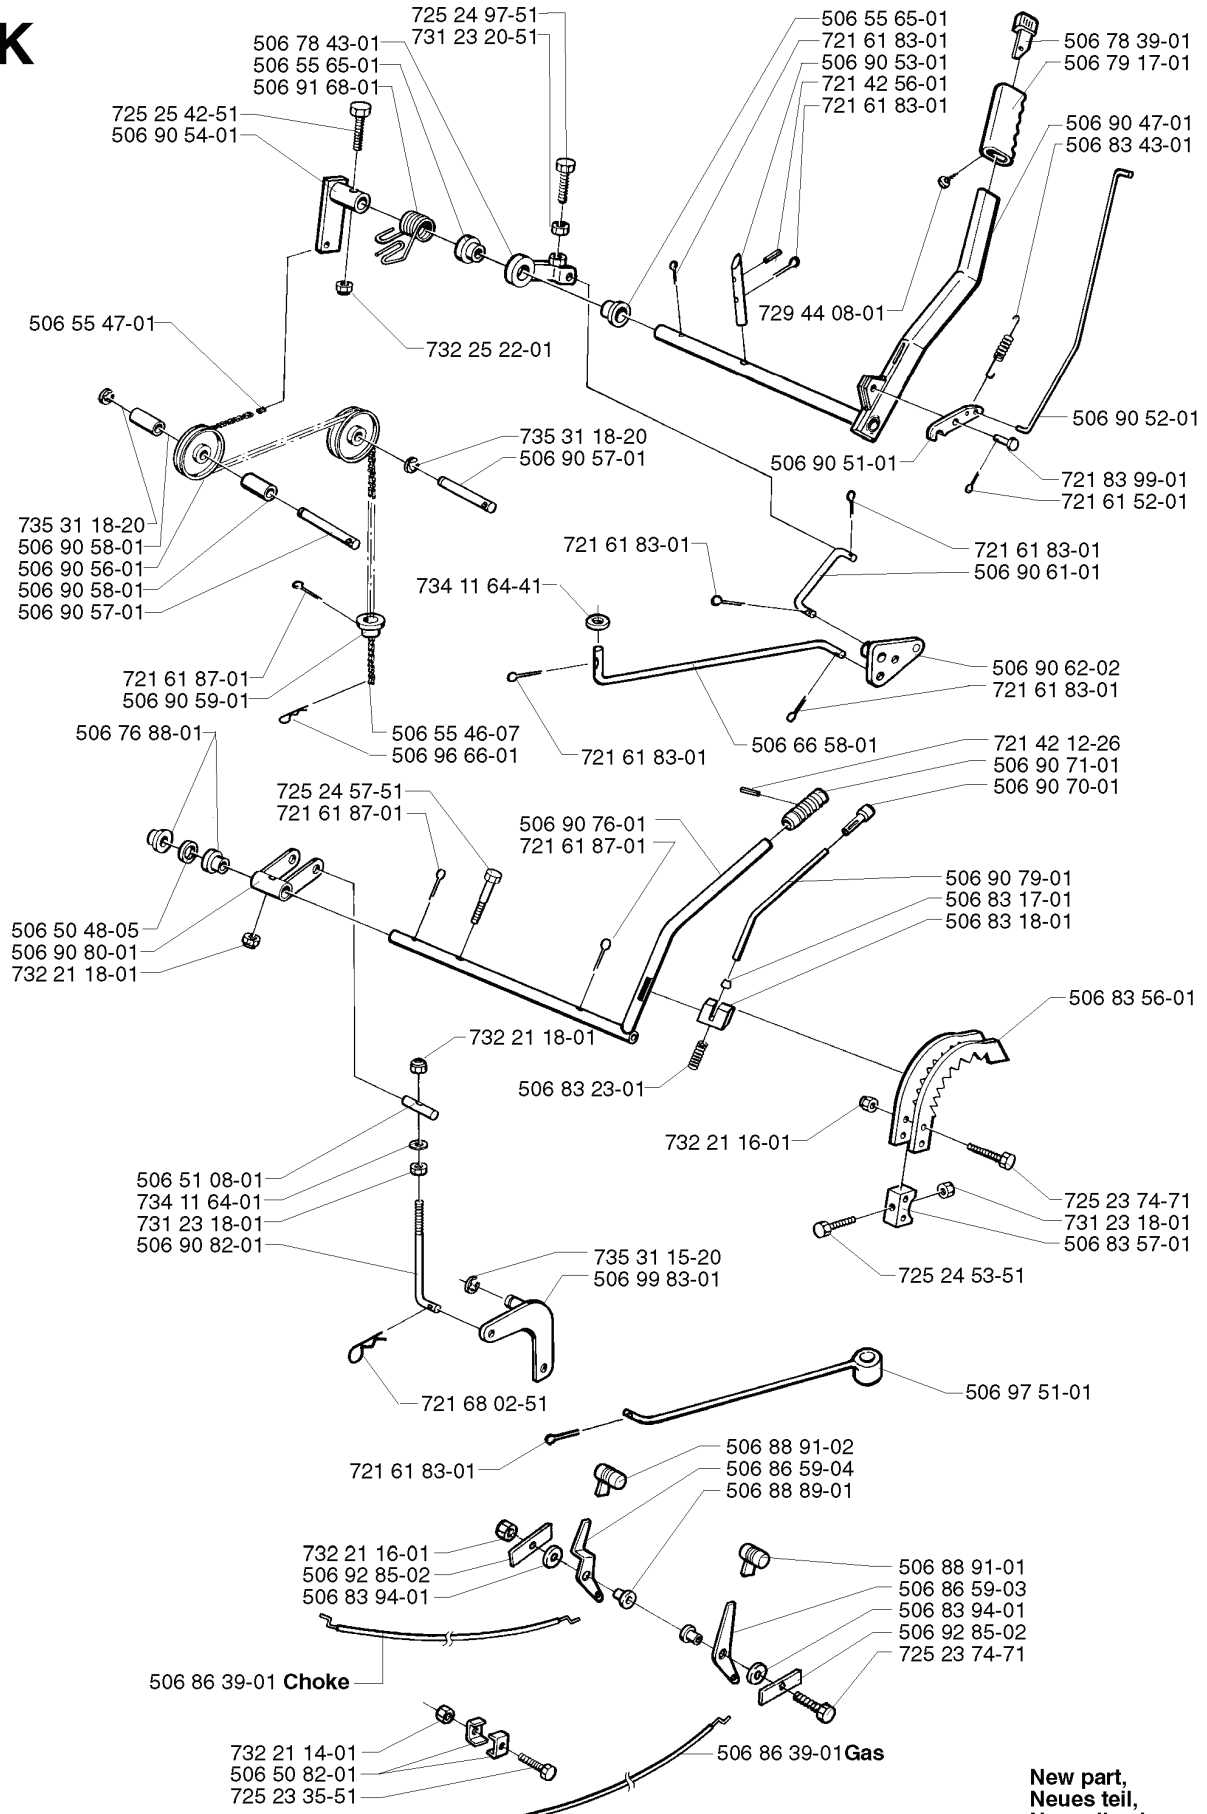

K

New part,
Neues teil,
Nouvelle piece,
Nueva pieza,
Ny detalj

XXX XX XX-XX =