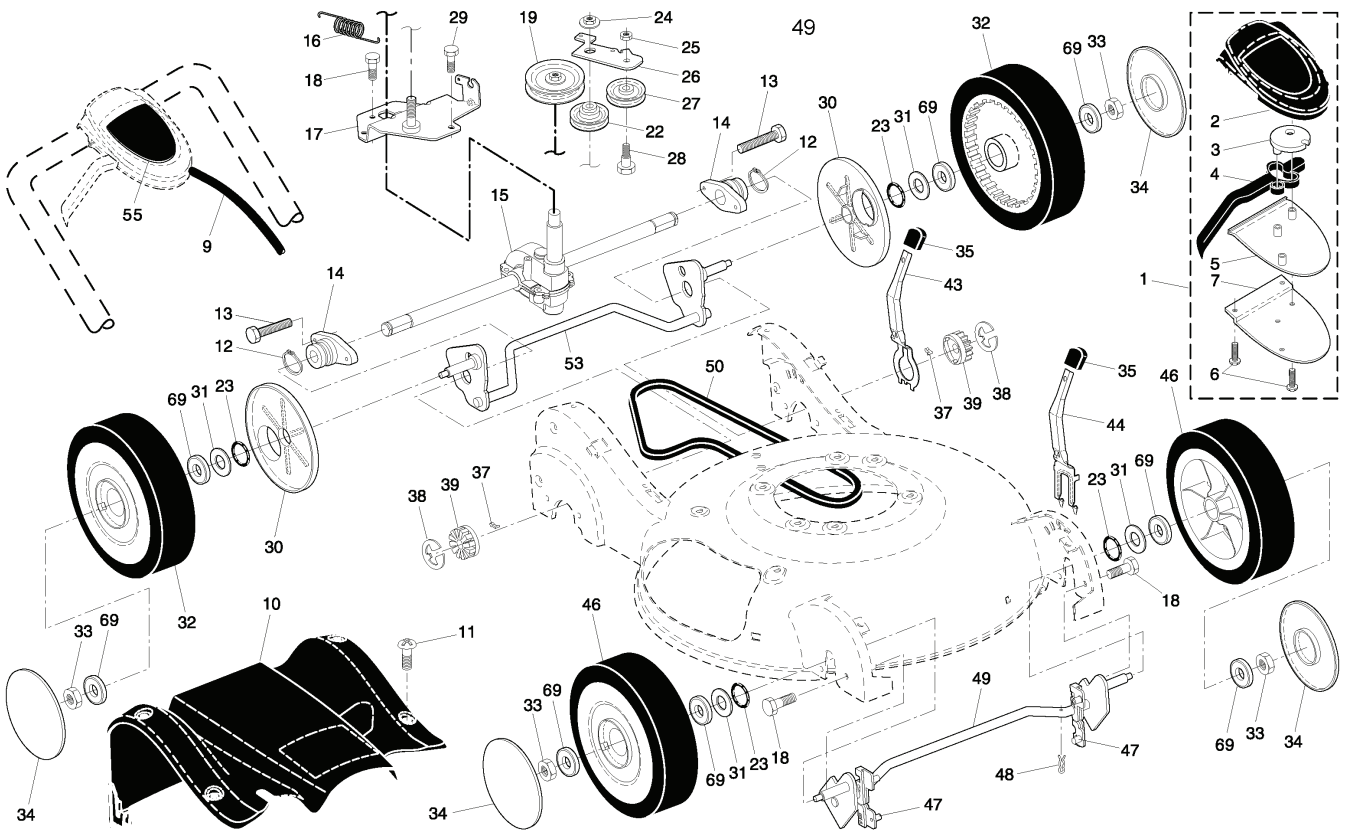

52SVH-BBC, 96141006302, 961410063, 200

SPARE PARTS LIST

ROTARY LAWN MOWER - MODEL NUMBER R152SVH-BBC (96141006302)
PRODUCT NUMBER 961 41 00-63
GEAR CASE ASSEMBLY - - PART NUMBER 532 40 80-29

REF.	PART NO.	DESCRIPTION	REMARK	QTY.	KIT
1	532412736	CASE		1	
2	532413269	SHAFT		1	
3	532183508	SEAL, OUTPUT SHAFT		1	
4	532183511	BUSHING		1	
5	532183509	WASHER		1	
6	532183514	SEAL, INPUT SHAFT		1	
7	532183506	BALL BEARING		1	
8	532412742	GEAR		1	
9	532412739	FIXED DOG CLUTCH LH		1	
10	532412746	PIN 3.50.337		1	
11	532412740	MOVEABLE DOG CLUTCH LH		1	
12	532413268	SHAFT		1	
13	532183513	SCREW		1	
14	532412747	CASE		1	
15	532412741	PIN 7 33732		1	
16	532412744	FIXED DOG CLUTCH RH		1	
17	532412743	CLUTCH		1	
18	532410731	SPRING		1	
19	532413267	SHAFT		1	

ROTARY LAWN MOWER - MODEL NUMBER R152SVH-BBC (96141006302) PRODUCT NUMBER 961 41 00-63

REF.	PART NO.	DESCRIPTION	REMARK	QTY.	KIT
1	532197012	CONTROL		1	
2	532411673	COVER		1	
3	532187353	DISC		1	
4	532190037	ARM		1	
5	532411664	COVER		1	
6	532181698	SCREW		1	
7	532400723	BRACKET		1	
9	532197011	CABLE		1	
10	532416963	DRIVE COVER		1	
11	532194188	SCREW		1	
12	812000012	RETAINER RING		1	
13	532088652	SCREW		1	
14	532408027	BEARING		1	
15	532408029	GEARBOX ASSY		1	
16	532406558	SPRING		1	
17	532408005	BELT		1	
18	532163409	SCREW		1	
19	532194018	PULLEY		1	
22	532193791	PULLEY		1	
23	532197480	O-RING		1	
24	532409149	NUT		1	
25	873930500	NUT		1	
26	532416734	ARM		1	
27	532166043	PULLEY		1	
28	532160829	BOLT		1	
29	817060410	SCREW		1	
30	532183457	SHIELD		1	
31	532088348	WASHER		1	
32	532192619	WHEEL		1	
33	532409148	NUT		1	
34	532183442	RADKAPPE		1	
35	532185994	KNOB		1	
37	532404845	PAWL, DRIVE		1	
38	812000058	E-CLIP		1	
39	532403849	PINION		1	
43	532190520	LEVER		1	
44	532190518	LEVER		1	
46	532192230	WHEEL		1	
47	532183438	BUSHING		1	
48	532169675	PIN		1	
49	532196469	SHAFT		1	
50	532408031	BELT		1	
53	532416740	REAR AXLE		1	
55	532189378	DECAL		1	
69	532751068	BEARING		1	