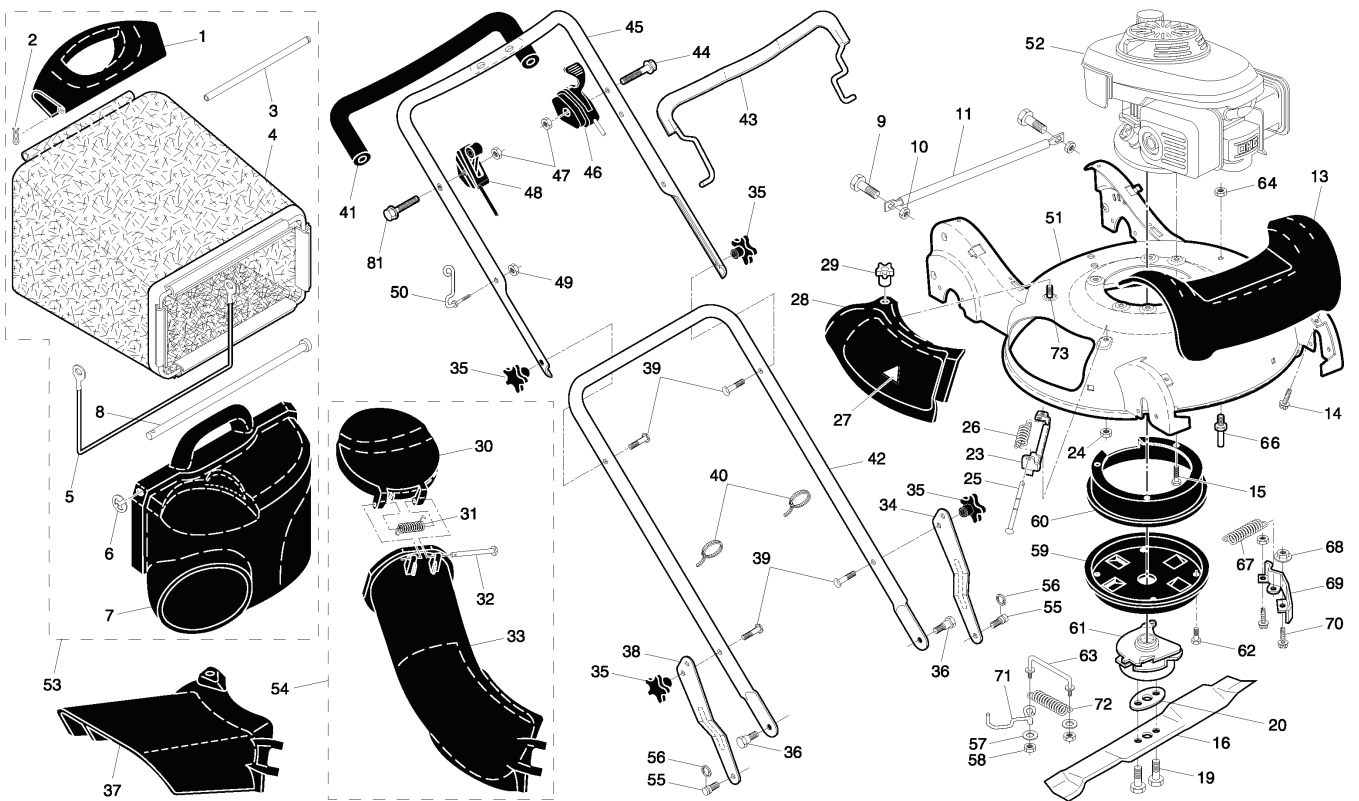

ROTARY LAWN MOWER - MODEL NUMBER R152SVH-BBC (96141006302) PRODUCT NUMBER 961 41 00-63

REF.	PART NO.	DESCRIPTION	REMARK	QTY.	KIT
1	532190582	HANDLE		1	
2	532065322	CLAMP		1	
3	532183483	PIN		1	
4	532401898	BOX		1	
5	532188506	FRAME		1	
6	812000014	RETAINER RING		1	
7	532190581	BAG		1	
8	532183479	PIN		1	
9	872140405	BOLT		1	
10	873800400	NUT		1	
11	532190692	PIPE		1	
13	532190519	COVER		1	
14	532199422	SCREW		1	
15	532150406	BOLT		1	
16	532199380	BLADE		1	
19	532193407	BOLT		1	
20	532193409	SPACER WASHER		1	
23	532183609	BRACKET		1	
24	532191730	NUT		1	
25	532183445	PIN		1	
26	532183446	SPRING		1	
27	532182166	DECAL		1	
28	532190515	PLATE		1	
29	532183447	KNOB		1	
30	532190580	PLATE		1	
31	532183478	SPRING		1	
32	532183445	PIN		1	
33	532190578	PIPE		1	
34	532190619	BRACKET		1	
35	532185588	KNOB		1	
36	532194187	BOLT		1	
37	532185996	DEFLECTOR		1	
38	532190621	BRACKET		1	
39	532191574	SCREW		1	
40	532066426	HOOP		1	
41	532182748	HANDLE		1	
42	532187096	HANDLE		1	
43	532186299	BAIL		1	
44	532183365	SCREW		1	
45	532186296	HANDLE		1	
46	532196541	CONTROL		1	
47	532132004	NUT		1	
48	532191257	THROTTLE CONTROL		1	
49	532132004	NUT		1	
50	532188501	LEVER		1	
51	532400728	DECK SHELL		1	
52	000000000	W/O DESCRIPTION	HONDA GCV160-ABHH1 FOR PARTS & SERVICE 1-800-426-7701	1	
53	532401896	BAG		1	
54	532189014	PIPE		1	
55	532194192	STUD		1	
56	812000058	E-CLIP		1	
57	532053998	WASHER		1	
58	873510600	NUT		1	
59	532190931	BELT COVER		1	
60	532190930	BELT COVER		1	
61	000000000	W/O DESCRIPTION	HONDA GCV160-ABHH1 FOR PARTS & SERVICE 1-800-426-7701	1	
62	532750097	SCREW HEX HEAD RL508A/B		1	
63	532180188	LINK		1	
64	873197033	NUT		1	
66	532182131	STUC.GUIDE.BELT.RWGD		1	
67	532180393	SPRING		1	
68	873900400	NUT		1	
69	532190929	BRAKE, CLUTCH		1	
70	874780410	BOLT		1	
71	532188545	KEEPER		1	
72	532180394	SPRING		1	
73	532188634	STUD		1	
81	532189937	SCREW		1	
-	532182134	DECAL:"WARNING"		1