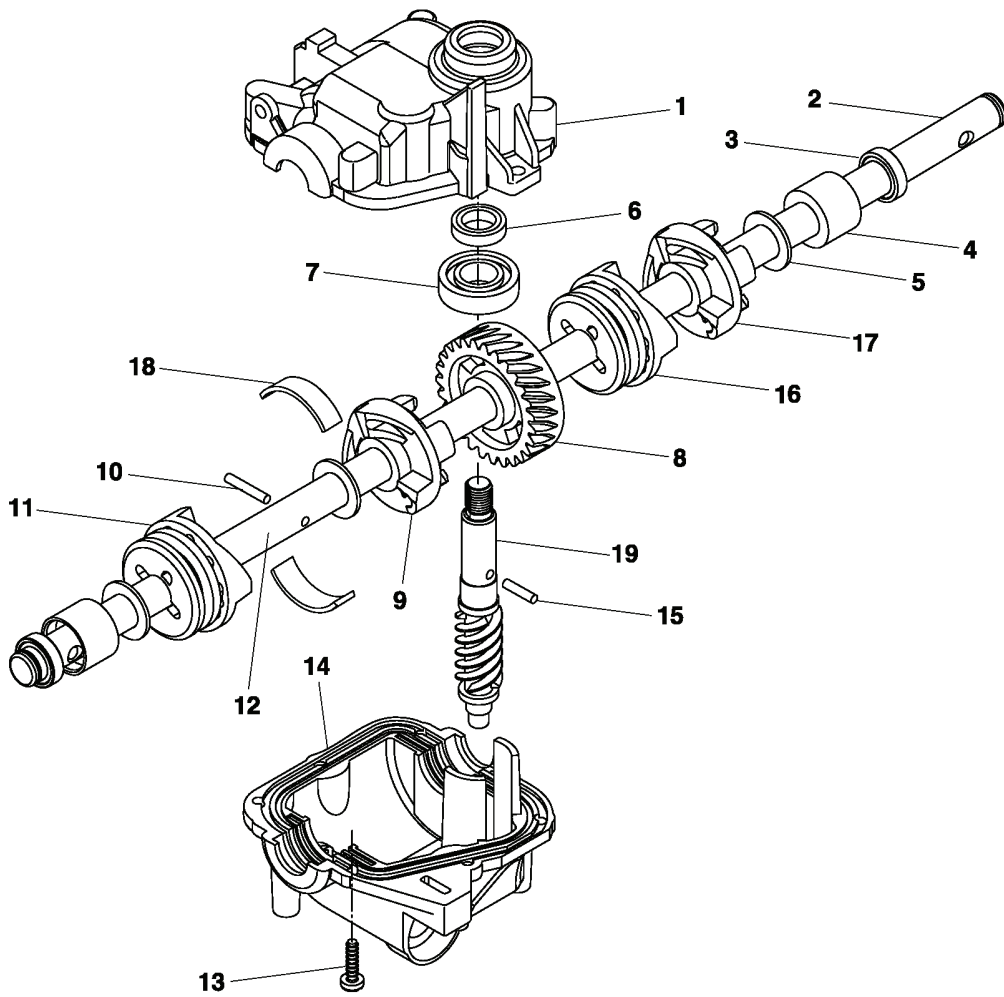

52SVH-BBC, 96141006302, 961410063, 200

SPARE PARTS LIST

ROTARY LAWN MOWER - MODEL NUMBER R152SVH-BBC (96141006302)
PRODUCT NUMBER 961 41 00-63
GEAR CASE ASSEMBLY - - PART NUMBER 532 40 80-29

REF.	PART NO.	DESCRIPTION	REMARK	QTY.	KIT
1	532412736	CASE		1	
2	532413269	SHAFT		1	
3	532183508	SEAL, OUTPUT SHAFT		1	
4	532183511	BUSHING		1	
5	532183509	WASHER		1	
6	532183514	SEAL, INPUT SHAFT		1	
7	532183506	BALL BEARING		1	
8	532412742	GEAR		1	
9	532412739	FIXED DOG CLUTCH LH		1	
10	532412746	PIN 3.50.337		1	
11	532412740	MOVEABLE DOG CLUTCH LH		1	
12	532413268	SHAFT		1	
13	532183513	SCREW		1	
14	532412747	CASE		1	
15	532412741	PIN 7 33732		1	
16	532412744	FIXED DOG CLUTCH RH		1	
17	532412743	CLUTCH		1	
18	532410731	SPRING		1	
19	532413267	SHAFT		1	

ROTARY LAWN MOWER - MODEL NUMBER R152SVH-BBC (96141006302) PRODUCT NUMBER 961 41 00-63

REF.	PART NO.	DESCRIPTION	REMARK	QTY.	KIT
1	532197012	CONTROL		1	
2	532411673	COVER		1	
3	532187353	DISC		1	
4	532190037	ARM		1	
5	532411664	COVER		1	
6	532181698	SCREW		1	
7	532400723	BRACKET		1	
9	532197011	CABLE		1	
10	532416963	DRIVE COVER		1	
11	532194188	SCREW		1	
12	812000012	RETAINER RING		1	
13	532088652	SCREW		1	
14	532408027	BEARING		1	
15	532408029	GEARBOX ASSY		1	
16	532406558	SPRING		1	
17	532408005	BELT		1	
18	532163409	SCREW		1	
19	532194018	PULLEY		1	
22	532193791	PULLEY		1	
23	532197480	O-RING		1	
24	532409149	NUT		1	
25	873930500	NUT		1	
26	532416734	ARM		1	
27	532166043	PULLEY		1	
28	532160829	BOLT		1	
29	817060410	SCREW		1	
30	532183457	SHIELD		1	
31	532088348	WASHER		1	
32	532192619	WHEEL		1	
33	532409148	NUT		1	
34	532183442	RADKAPPE		1	
35	532185994	KNOB		1	
37	532404845	PAWL, DRIVE		1	
38	812000058	E-CLIP		1	
39	532403849	PINION		1	
43	532190520	LEVER		1	
44	532190518	LEVER		1	
46	532192230	WHEEL		1	
47	532183438	BUSHING		1	
48	532169675	PIN		1	
49	532196469	SHAFT		1	
50	532408031	BELT		1	
53	532416740	REAR AXLE		1	
55	532189378	DECAL		1	
69	532751068	BEARING		1	