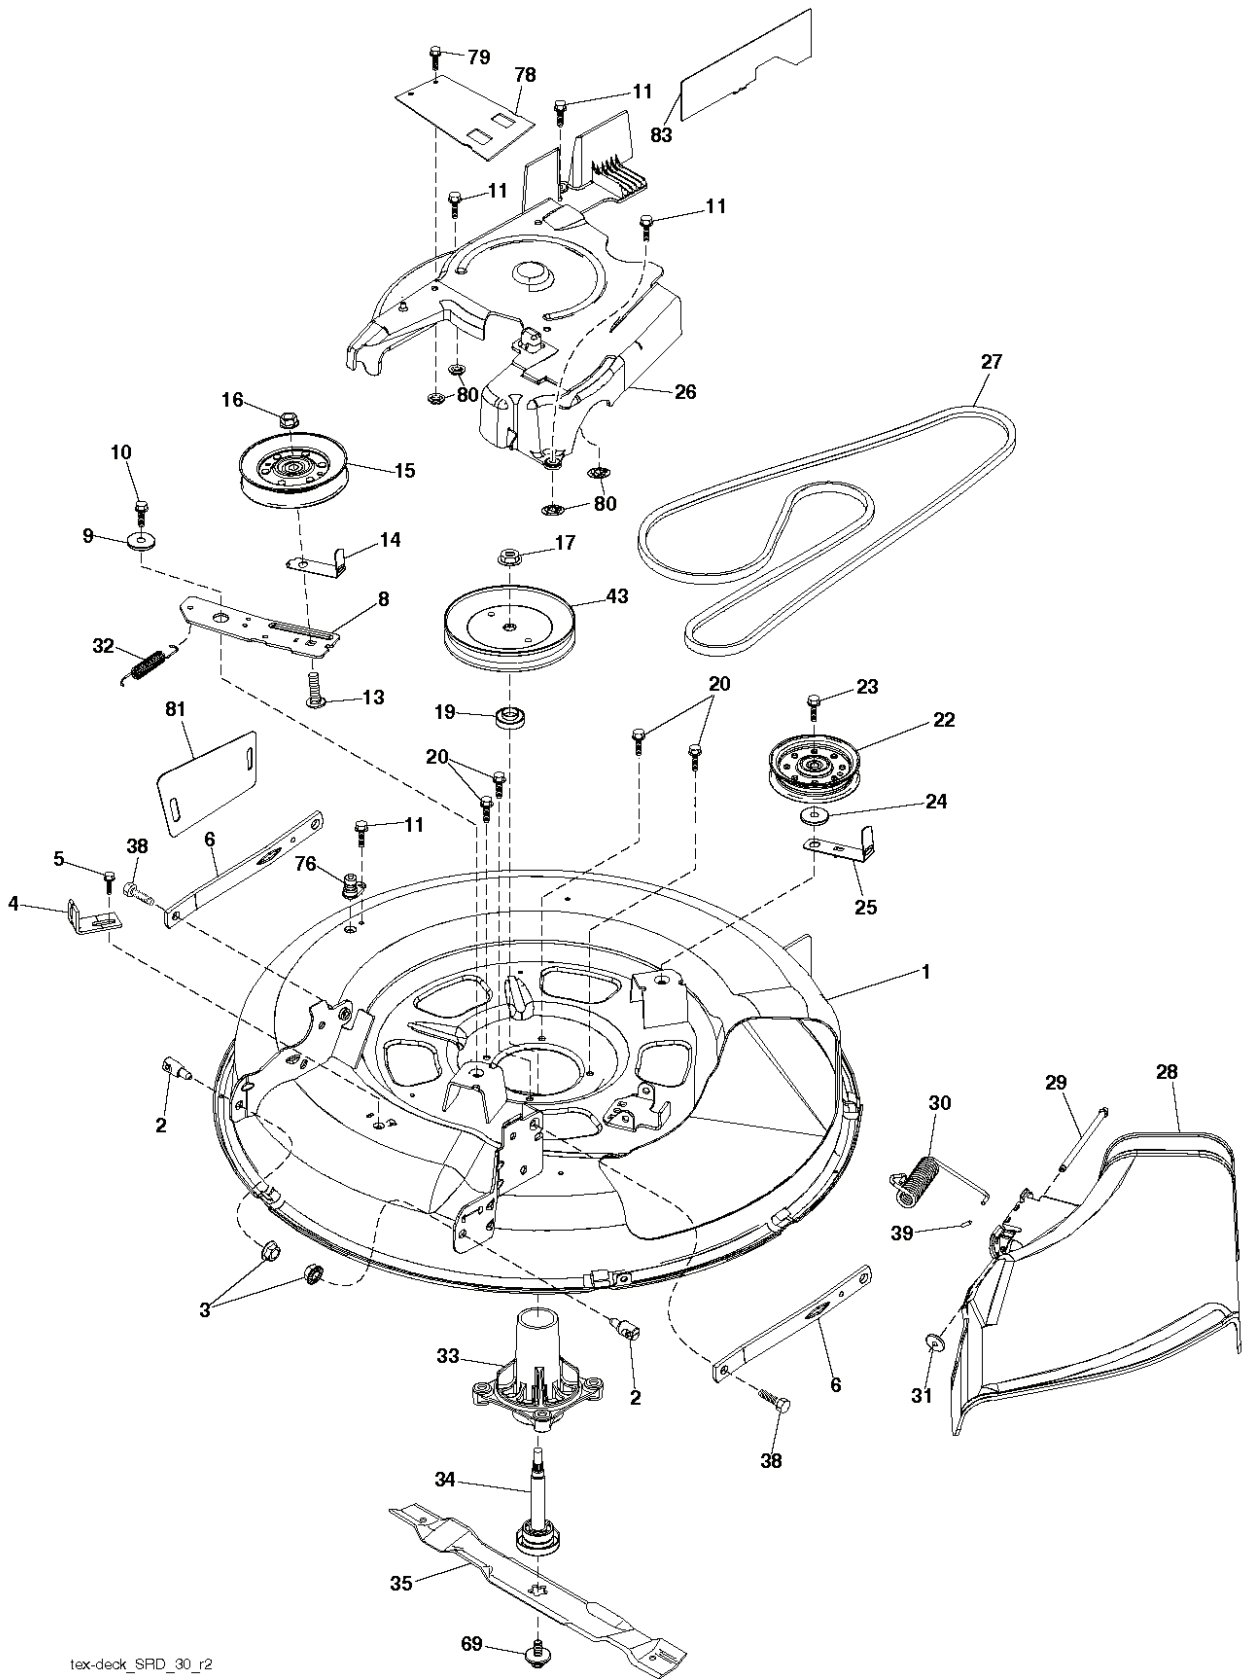

REF.	PART NO.	DESCRIPTION	REMARK	QTY.	KIT
1	532442048	CUTTING DECK		1	
2	532195161	STUD		1	
3	873900500	NUT		1	
4	532417645	BRACKET		1	
5	817000510	BOLT		1	
6	532418863	ARM		1	
8	532420252	ARM		1	
9	532199092	SPACER		1	
10	817000616	SCREW		1	
11	532137729	SCREW		1	
13	872110612	BOLT		1	
14	532156085	BELT GUIDE		1	
15	532146763	PULLEY		1	
16	873900600	NUT		1	
17	532400234	NUT		1	
19	585323901	BEARING		1	
20	532173984	SCREW		1	
22	532175820	PULLEY		1	
23	817490628	SCREW		1	
24	819132012	WASHER		1	
25	532420253	BELT GUARD		1	
26	532420255	COVER		1	
27	532419271	BELT		1	
28	532417344	DEFLECTOR		1	
29	532420895	HINGE PIN		1	
30	532197026	TORSION SPRING		1	
31	532110452	NUT		1	
32	532197251	SPRING		1	
33	532187281	BEARING HOUSING		1	
34	587256501	SHAFT		1	
35	532419273	RIDE ON BLADE		1	
38	532196539	BOLT		1	
39	532105304	HUB CAP		1	
43	532416877	PULLEY		1	
69	584309301	SCREW		1	
76	532415598	HOSE COUPLING		1	
78	532422566	GUARD		1	
79	532142432	SCREW		1	
80	532423062	NUT		1	
81	532425367	SHIELD		1	
83	532432467	SHIELD		1	
--	587253301	MANDREL	MANDREL ASSEMBLY (Includes Housing (Key # 14), Shaft Assembly (Key # 13) and Bearing Only (Key # 15) - Pulley/Nut/Washer and Blade Bolt/Washers Not Included)	1	
--	532438109	CUTTING DECK		1