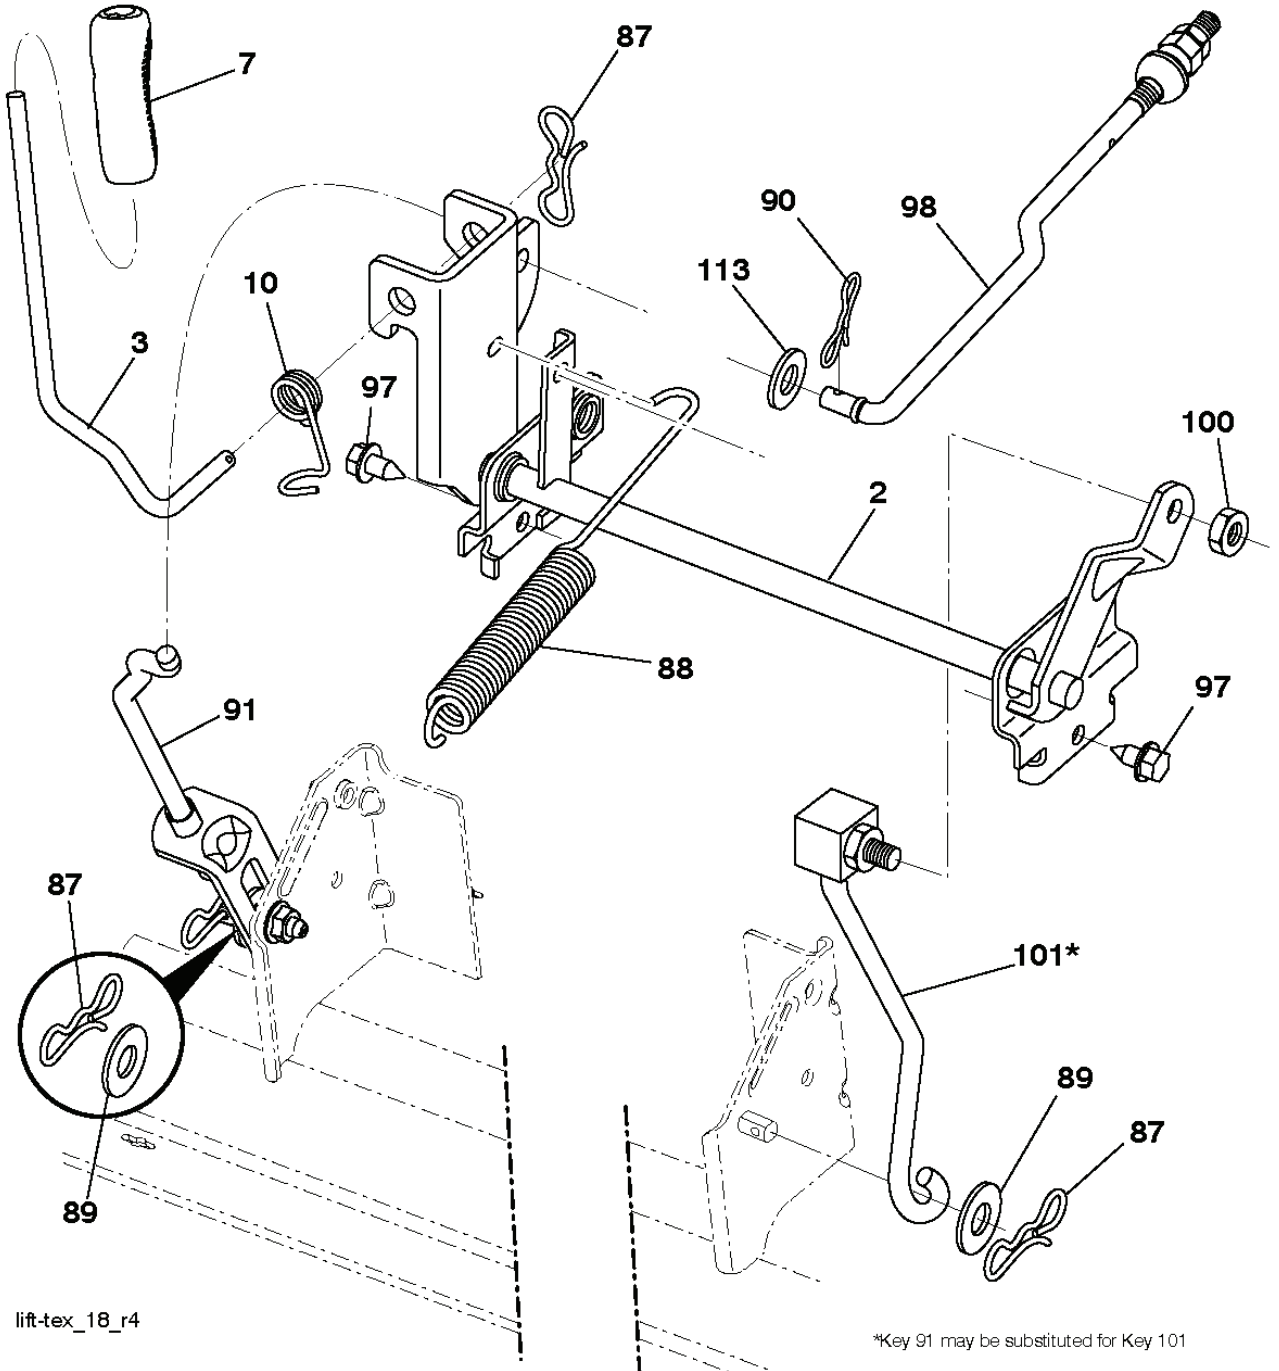

REF.	PART NO.	DESCRIPTION	REMARK	QTY.	KIT
1	532442048	CUTTING DECK		1	
2	532195161	STUD		1	
3	873900500	NUT		1	
4	532417645	BRACKET		1	
5	817000510	BOLT		1	
6	532418863	ARM		1	
8	532420252	ARM		1	
9	532199092	SPACER		1	
10	817000616	SCREW		1	
11	532137729	SCREW		1	
13	872110612	BOLT		1	
14	532156085	BELT GUIDE		1	
15	532146763	PULLEY		1	
16	873900600	NUT		1	
17	532400234	NUT		1	
19	585323901	BEARING		1	
20	532173984	SCREW		1	
22	532175820	PULLEY		1	
23	817490628	SCREW		1	
24	819132012	WASHER		1	
25	532420253	BELT GUARD		1	
26	532420255	COVER		1	
27	532419271	BELT		1	
28	532417344	DEFLECTOR		1	
29	532420895	HINGE PIN		1	
30	532197026	TORSION SPRING		1	
31	532110452	NUT		1	
32	532197251	SPRING		1	
33	532187281	BEARING HOUSING		1	
34	587256501	SHAFT		1	
35	532419273	RIDE ON BLADE		1	
38	532196539	BOLT		1	
39	532105304	HUB CAP		1	
43	532416877	PULLEY		1	
69	584309301	SCREW		1	
76	532415598	HOSE COUPLING		1	
78	532422566	GUARD		1	
79	532142432	SCREW		1	
80	532423062	NUT		1	
81	532425367	SHIELD		1	
83	532432467	SHIELD		1	
--	587253301	MANDREL	MANDREL ASSEMBLY (Includes Housing (Key # 14), Shaft Assembly (Key # 13) and Bearing Only (Key # 15) - Pulley/Nut/Washer and Blade Bolt/Washers Not Included)	1	
--	532438109	CUTTING DECK		1	

wheel_art_1-tex

REF.	PART NO.	DESCRIPTION	REMARK	QTY.	KIT
1	532059192	CAP VALVE		1	
2	532065139	NIPPLE		1	
3	532425261	RIM	Front 6" x 3.25"	1	
4	532421652	TUBE	(Service Item Only)	1	
5	532123410	TIRE	Front 13" x 5.0"-6"	1	
6	532124957	FITTING	(Front Wheel Only)	1	
7	532124959	BEARING	(Front Wheel Only)	1	
8	532175039	HUB CAP		1	
9	532106230	TIRE	Rear 16" x 6.5"-8"	1	
10	532007154	HOSE	(Service Item Only)	1	
11	532425262	RIM	Rear 8" x 5.375"	1	
--	532144334	SEALING FOAM		1	