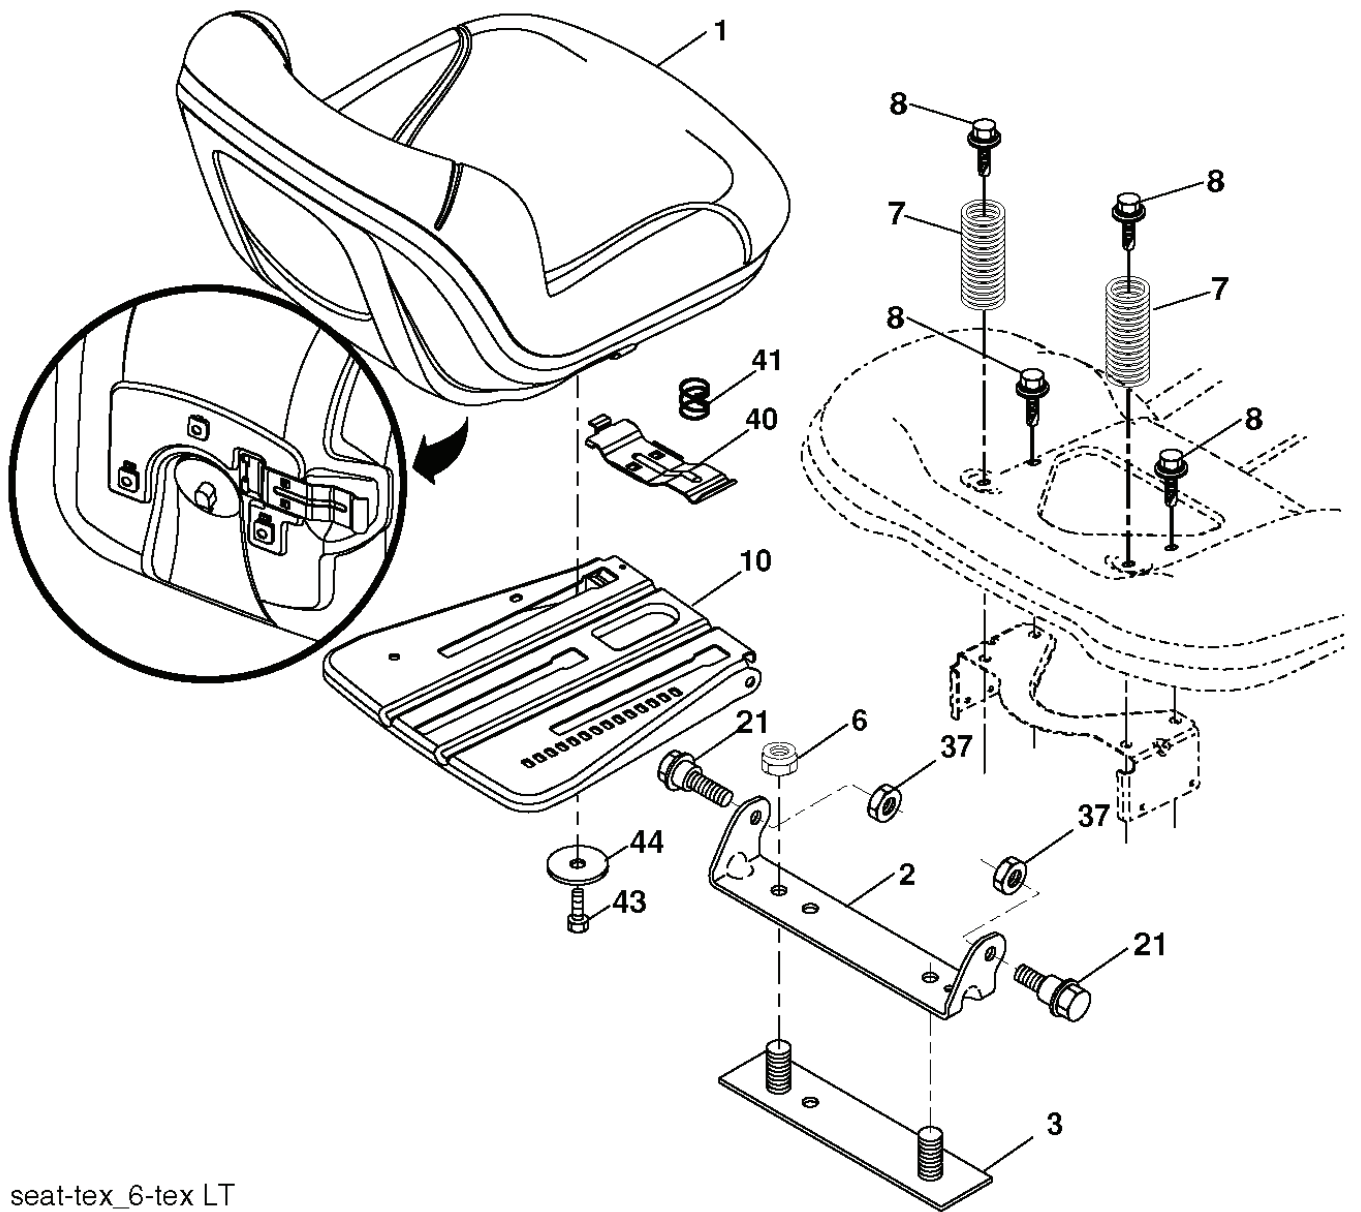

REF.	PART NO.	DESCRIPTION	REMARK	QTY.	KIT
2	532422027	SHAFT		1	
3	532195231	LEVER		1	
7	580962301	GRIP		1	
10	532196314	SPRING		1	
87	532194209	SPRING		1	
88	532410710	SPRING		1	
89	819191912	WASHER		1	
90	532194208	PIN		1	
91	532195181	LINK		1	
97	817000612	SCREW		1	
98	532195264	LINK		1	
100	873930600	NUT		1	
101	532407003	LINK		1	
113	819171912	WASHER		1	

PTO SWITCH (MATING SIDE)

IGNITION SWITCH

POSITION	CIRCUIT	"MAKE"
OFF	M+G+A1	
RUN/OVERRIDE	B+A1	
RUN	B+A1	L+A2
START	B + S + A1	

CHASSIS HARNESS CONNECTOR (MATING SIDE)

DASH HARNESS CONNECTOR

WIRING INSULATED CLIPS
 NOTE: IF WIRING INSULATED CLIPS WERE REMOVED FOR SERVICING OF UNIT, THEY SHOULD BE RE-INSTALLED TO PROPERLY SECURE YOUR WIRING.

●
 NON-REMOVABLE CONNECTIONS

○
 REMOVABLE CONNECTIONS

seat-tex_6-tex LT

REF.	PART NO.	DESCRIPTION	REMARK	QTY.	KIT
1	532439819	SEAT		1	
2	532180166	BRACKET		1	
3	532140675	STRAP		1	
6	873800600	NUT		1	
7	532124181	SPRING		1	
8	532171877	BOLT		1	
10	532196977	PLATE		1	
21	532171852	BOLT		1	
37	873800500	LOCK NUT		1	
40	532197661	HANDLE		1	
41	532198200	SPRING		1	
43	874760612	BOLT		1	
44	819133812	WASHER		1	