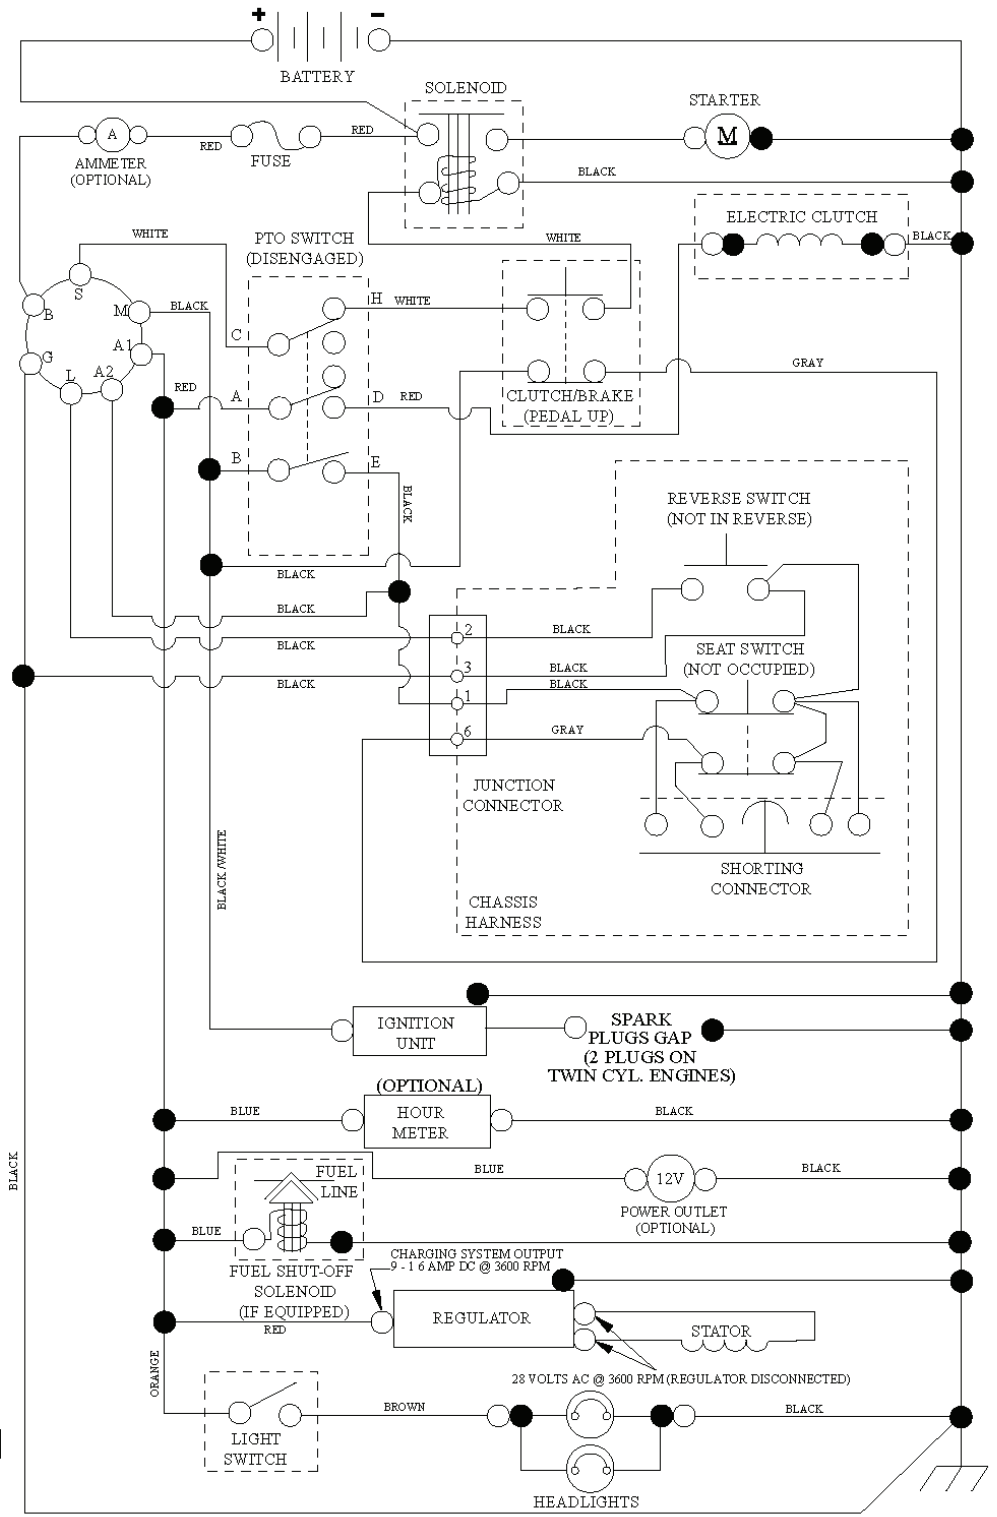

wheel_art_1-tex

REF.	PART NO.	DESCRIPTION	REMARK	QTY.	KIT
1	532059192	CAP VALVE		1	
2	532065139	NIPPLE		1	
3	532425261	RIM	Front 6" x 3.25"	1	
4	532421652	TUBE	(Service Item Only)	1	
5	532123410	TIRE	Front 13" x 5.0"-6"	1	
6	532124957	FITTING	(Front Wheel Only)	1	
7	532124959	BEARING	(Front Wheel Only)	1	
8	532175039	HUB CAP		1	
9	532106230	TIRE	Rear 16" x 6.5"-8"	1	
10	532007154	HOSE	(Service Item Only)	1	
11	532425262	RIM	Rear 8" x 5.375"	1	
--	532144334	SEALING FOAM		1	

REF.	PART NO.	DESCRIPTION	REMARK	QTY.	KIT
2	532422027	SHAFT		1	
3	532195231	LEVER		1	
7	580962301	GRIP		1	
10	532196314	SPRING		1	
87	532194209	SPRING		1	
88	532410710	SPRING		1	
89	819191912	WASHER		1	
90	532194208	PIN		1	
91	532195181	LINK		1	
97	817000612	SCREW		1	
98	532195264	LINK		1	
100	873930600	NUT		1	
101	532407003	LINK		1	
113	819171912	WASHER		1	