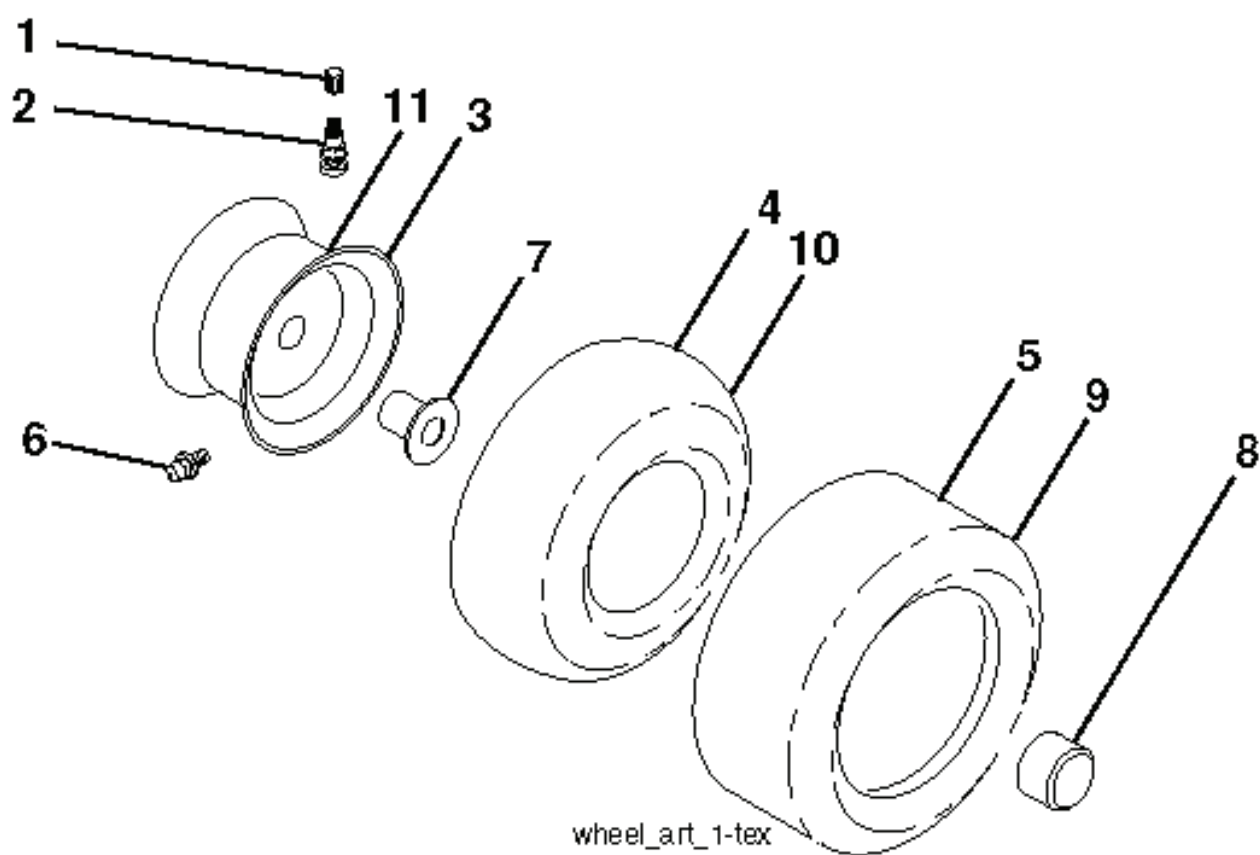

REF.	PART NO.	DESCRIPTION	REMARK	QTY.	KIT
796032	586617101	AIR FILTER		0	
QC12YC	531029776	SPARK PLUG		0	
394358	582288363	FUEL FILTER		0	
532125907	532125907	BELT		0	
532419271	532419271	BELT		0	
532419273	532419273	RIDE ON BLADE		0	

REF.	PART NO.	DESCRIPTION	REMARK	QTY.	KIT
1	532442048	CUTTING DECK		1	
2	532195161	STUD		1	
3	873900500	NUT		1	
4	532417645	BRACKET		1	
5	817000510	BOLT		1	
6	532418863	ARM		1	
8	532420252	ARM		1	
9	532199092	SPACER		1	
10	817000616	SCREW		1	
11	532137729	SCREW		1	
13	872110612	BOLT		1	
14	532156085	BELT GUIDE		1	
15	532146763	PULLEY		1	
16	873900600	NUT		1	
17	532400234	NUT		1	
19	585323901	BEARING		1	
20	532173984	SCREW		1	
22	532175820	PULLEY		1	
23	817490628	SCREW		1	
24	819132012	WASHER		1	
25	532420253	BELT GUARD		1	
26	532420255	COVER		1	
27	532419271	BELT		1	
28	532417344	DEFLECTOR		1	
29	532420895	HINGE PIN		1	
30	532197026	TORSION SPRING		1	
31	532110452	NUT		1	
32	532197251	SPRING		1	
33	532187281	BEARING HOUSING		1	
34	587256501	SHAFT		1	
35	532419273	RIDE ON BLADE		1	
38	532196539	BOLT		1	
39	532105304	HUB CAP		1	
43	532416877	PULLEY		1	
69	584309301	SCREW		1	
76	532415598	HOSE COUPLING		1	
78	532422566	GUARD		1	
79	532142432	SCREW		1	
80	532423062	NUT		1	
81	532425367	SHIELD		1	
83	532432467	SHIELD		1	
--	587253301	MANDREL	MANDREL ASSEMBLY (Includes Housing (Key # 14), Shaft Assembly (Key # 13) and Bearing Only (Key # 15) - Pulley/Nut/Washer and Blade Bolt/Washers Not Included)	1	
--	532438109	CUTTING DECK		1	

wheel_art_1-tex

REF.	PART NO.	DESCRIPTION	REMARK	QTY.	KIT
1	532059192	CAP VALVE		1	
2	532065139	NIPPLE		1	
3	532425261	RIM	Front 6" x 3.25"	1	
4	532421652	TUBE	(Service Item Only)	1	
5	532123410	TIRE	Front 13" x 5.0"-6"	1	
6	532124957	FITTING	(Front Wheel Only)	1	
7	532124959	BEARING	(Front Wheel Only)	1	
8	532175039	HUB CAP		1	
9	532106230	TIRE	Rear 16" x 6.5"-8"	1	
10	532007154	HOSE	(Service Item Only)	1	
11	532425262	RIM	Rear 8" x 5.375"	1	
--	532144334	SEALING FOAM		1	