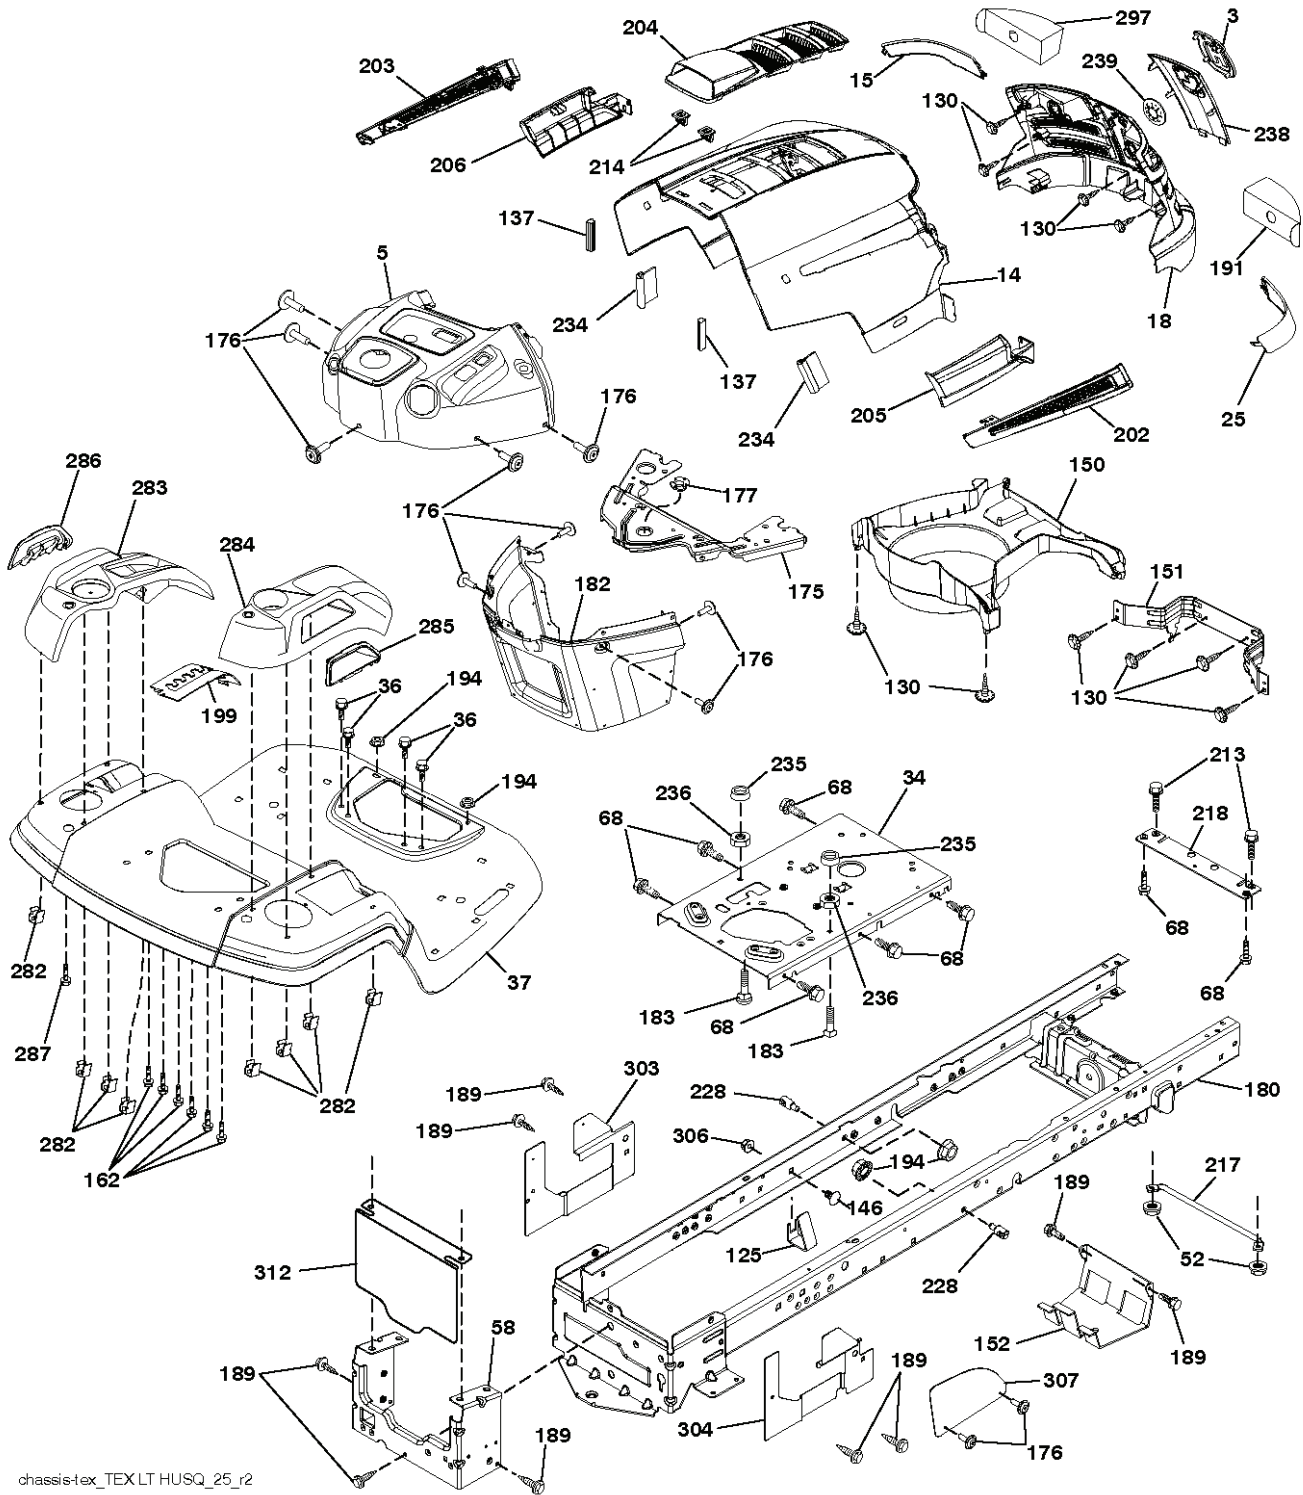

REF.	PART NO.	DESCRIPTION	REMARK	QTY.	KIT
2	532422027	SHAFT		1	
3	532195231	LEVER		1	
7	580962301	GRIP		1	
10	532196314	SPRING		1	
87	532194209	SPRING		1	
88	532410710	SPRING		1	
89	819191912	WASHER		1	
90	532194208	PIN		1	
91	532195181	LINK		1	
97	817000612	SCREW		1	
98	532195264	LINK		1	
100	873930600	NUT		1	
101	532407003	LINK		1	
113	819171912	WASHER		1	

PTO SWITCH (MATING SIDE)

IGNITION SWITCH

POSITION	CIRCUIT	"MAKE"
OFF	M+G+A1	
RUN/OVERRIDE	B+A1	
RUN	B+A1	L+A2
START	B + S + A1	

CHASSIS HARNESS CONNECTOR (MATING SIDE)

DASH HARNESS CONNECTOR

WIRING INSULATED CLIPS
 NOTE: IF WIRING INSULATED CLIPS WERE REMOVED FOR SERVICING OF UNIT, THEY SHOULD BE RE-INSTALLED TO PROPERLY SECURE YOUR WIRING.

●
 NON-REMOVABLE CONNECTIONS

○
 REMOVABLE CONNECTIONS

seat-tex_6-tex LT

REF.	PART NO.	DESCRIPTION	REMARK	QTY.	KIT
1	532439819	SEAT		1	
2	532180166	BRACKET		1	
3	532140675	STRAP		1	
6	873800600	NUT		1	
7	532124181	SPRING		1	
8	532171877	BOLT		1	
10	532196977	PLATE		1	
21	532171852	BOLT		1	
37	873800500	LOCK NUT		1	
40	532197661	HANDLE		1	
41	532198200	SPRING		1	
43	874760612	BOLT		1	
44	819133812	WASHER		1	