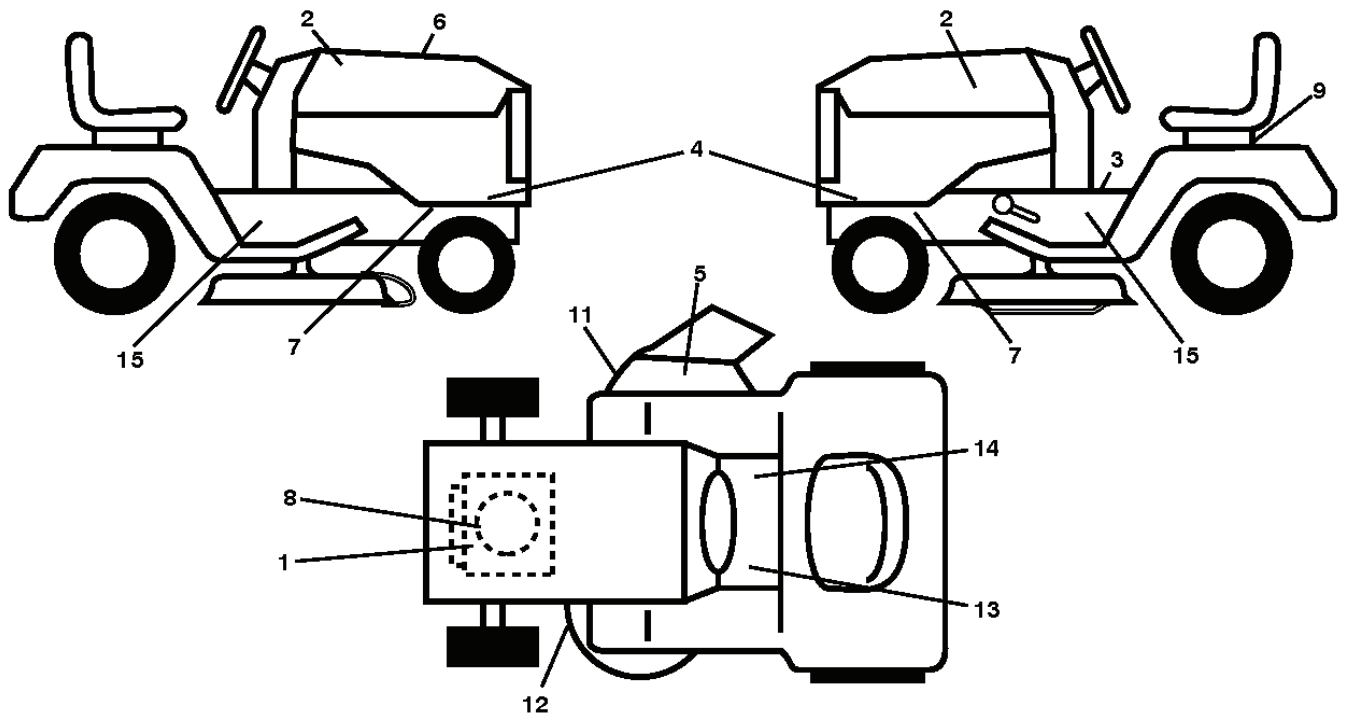

REF.	PART NO.	DESCRIPTION	REMARK	QTY.	KIT
1	581579701	DECAL		1	
2	581627301	DECAL		1	
3	581578101	DECAL		1	
4	532437919	DECAL		1	
5	584904601	DECAL		1	
6	532442547	DECAL		1	
7	581579601	DECAL		1	
8	532437410	DECAL		1	
9	532145005	DECAL		1	
11	581579301	DECAL		1	
12	581580004	DECAL		1	
13	581724001	DECAL		1	
14	581578001	DECAL		1	
15	581579801	DECAL		1	
--	581724801	DECAL		1	
--	581724601	DECAL		1	
--	532439681	PLATE		1	
--	532439682	PAD		1	
	PART NO.		REMARK		KIT