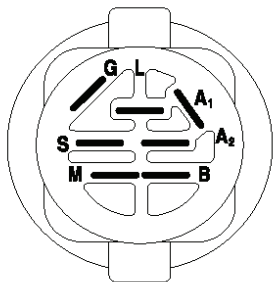

IGNITION SWITCH

POSITION	CIRCUIT	"MAKE"
OFF	M+G+A1	
RUN/OVERRIDE	B+A1	
RUN	B+A1	L+A2
START	B + S + A1	

WIRING INSULATED CLIPS
NOTE: IF WIRING INSULATED CLIPS WERE REMOVED FOR SERVICING OF UNIT, THEY SHOULD BE RE-INSTALLED TO PROPERLY SECURE YOUR WIRING.

03048

PTO SWITCH

POSITION	CIRCUIT
OFF	C + G, B + H
ON	C + F, B + E, A + D

●
NON-REMOVABLE CONNECTIONS

○
REMOVABLE CONNECTIONS