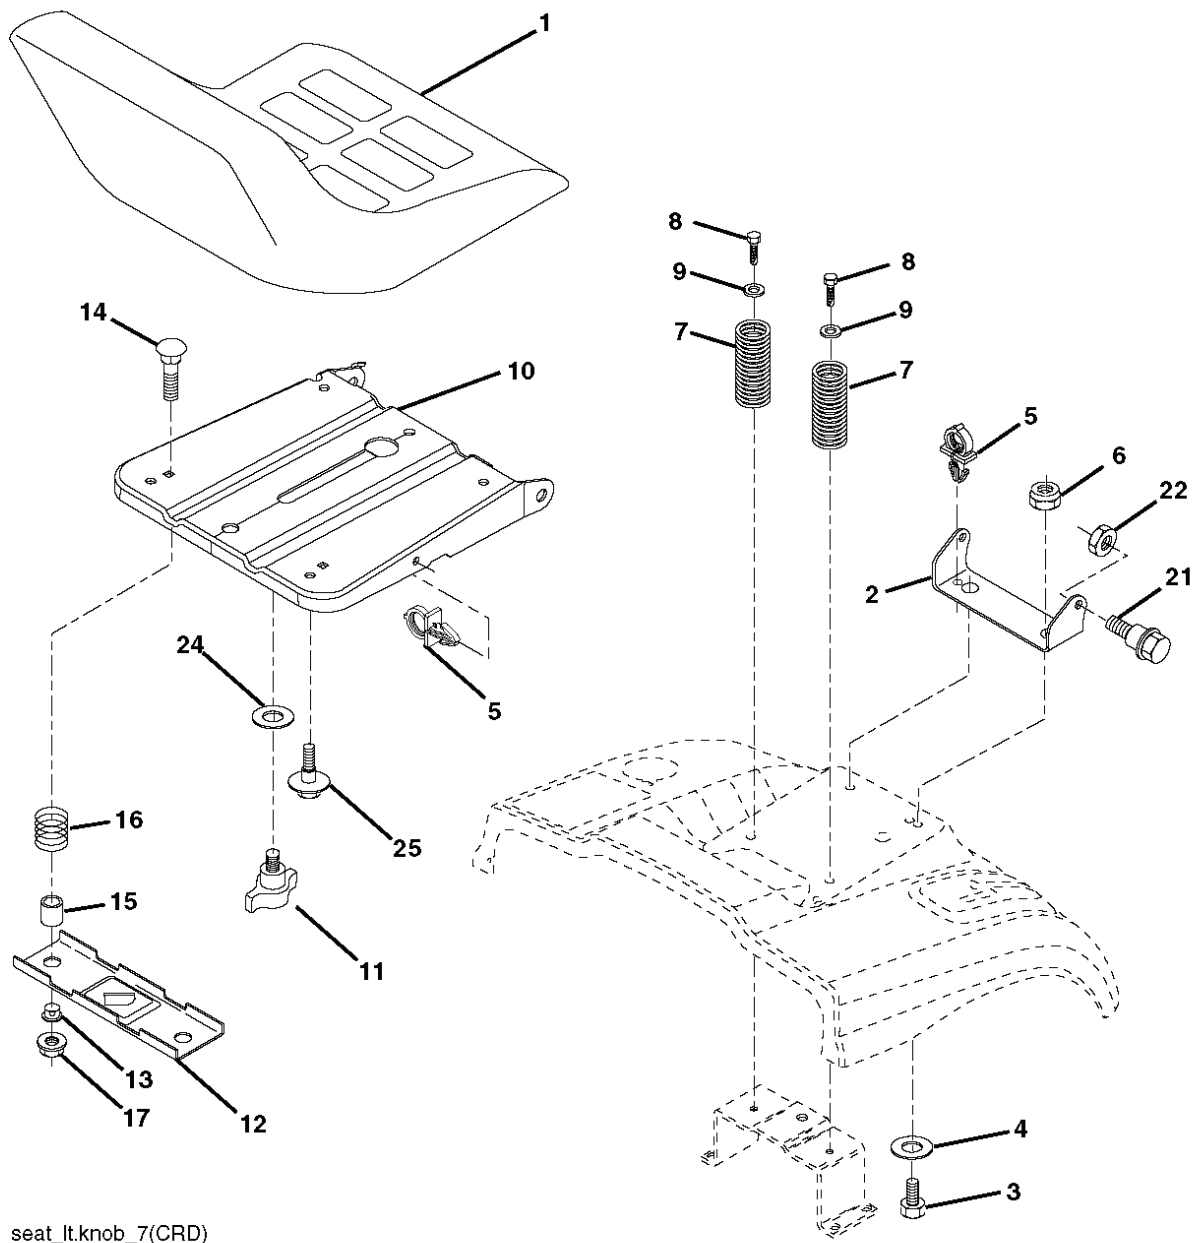

REF.	PART NO.	DESCRIPTION	REMARK	QTY.	KIT
1	532404981	PLUNGE		1	
2	532159471	LEVER		1	
3	532105767	PIN RETAINING SCREW		1	
4	812000002	RETAINER RING		1	
5	819211621	WASHER		1	
6	532120183	BEARING		1	
7	532125631	HANDLE		1	
8	532122365	PLUG		1	
11	532165829	ROD		1	
12	532165831	ROD		1	
13	532124670	RETAINER RING		1	
15	532173288	LINK		1	
16	873350800	NUT		1	
17	532175689	BRACKET		1	
18	873800800	NUT		1	
19	532139868	LEVER		1	
20	532194209	SPRING		1	
23	532110807	NUT		1	
24	819131016	WASHER		1	
25	532164024	SPRING		1	
26	532169484	PIN		1	
27	532164543	ROD		1	
28	873350600	NUT		1	
29	532138057	KNOB		1	
30	532150233	TRUNNION		1	
31	532169865	BEARING		1	
32	873540600	NUT		1	
36	532155097	INDICATOR		1	
37	532123935	PLUG		1	
38	817060516	SCREW		1	
40	819112410	WASHER		1	
41	532123934	INDICATOR		1	
49	532145212	NUT		1	
50	532110452	NUT		1	

seat_lt.knob_7(CRD)