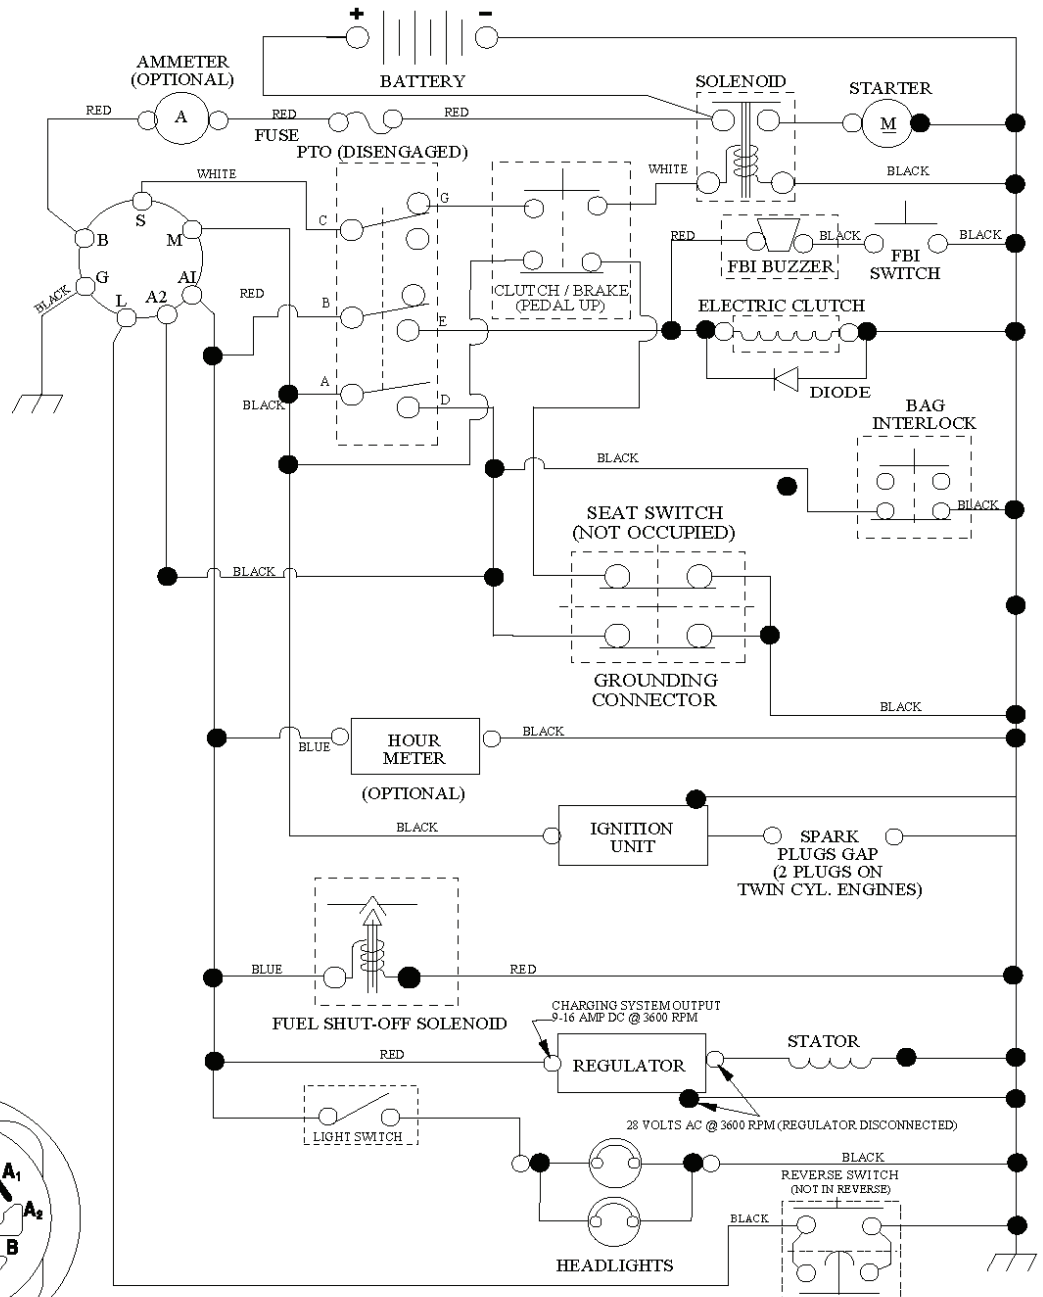

IGNITION SWITCH

POSITION	CIRCUIT	"MAKE"
OFF	M+G+A1	
RUN/OVERRIDE	B+A1	
RUN	B+A1	L+A2
START	B + S + A1	

WIRING INSULATED CLIPS
NOTE: IF WIRING INSULATED CLIPS WERE REMOVED FOR SERVICING OF UNIT, THEY SHOULD BE RE-INSTALLED TO PROPERLY SECURE YOUR WIRING.

03048

PTO SWITCH

POSITION	CIRCUIT
OFF	C + G, B + H
ON	C + F, B + E, A + D

●
NON-REMOVABLE CONNECTIONS

○
REMOVABLE CONNECTIONS