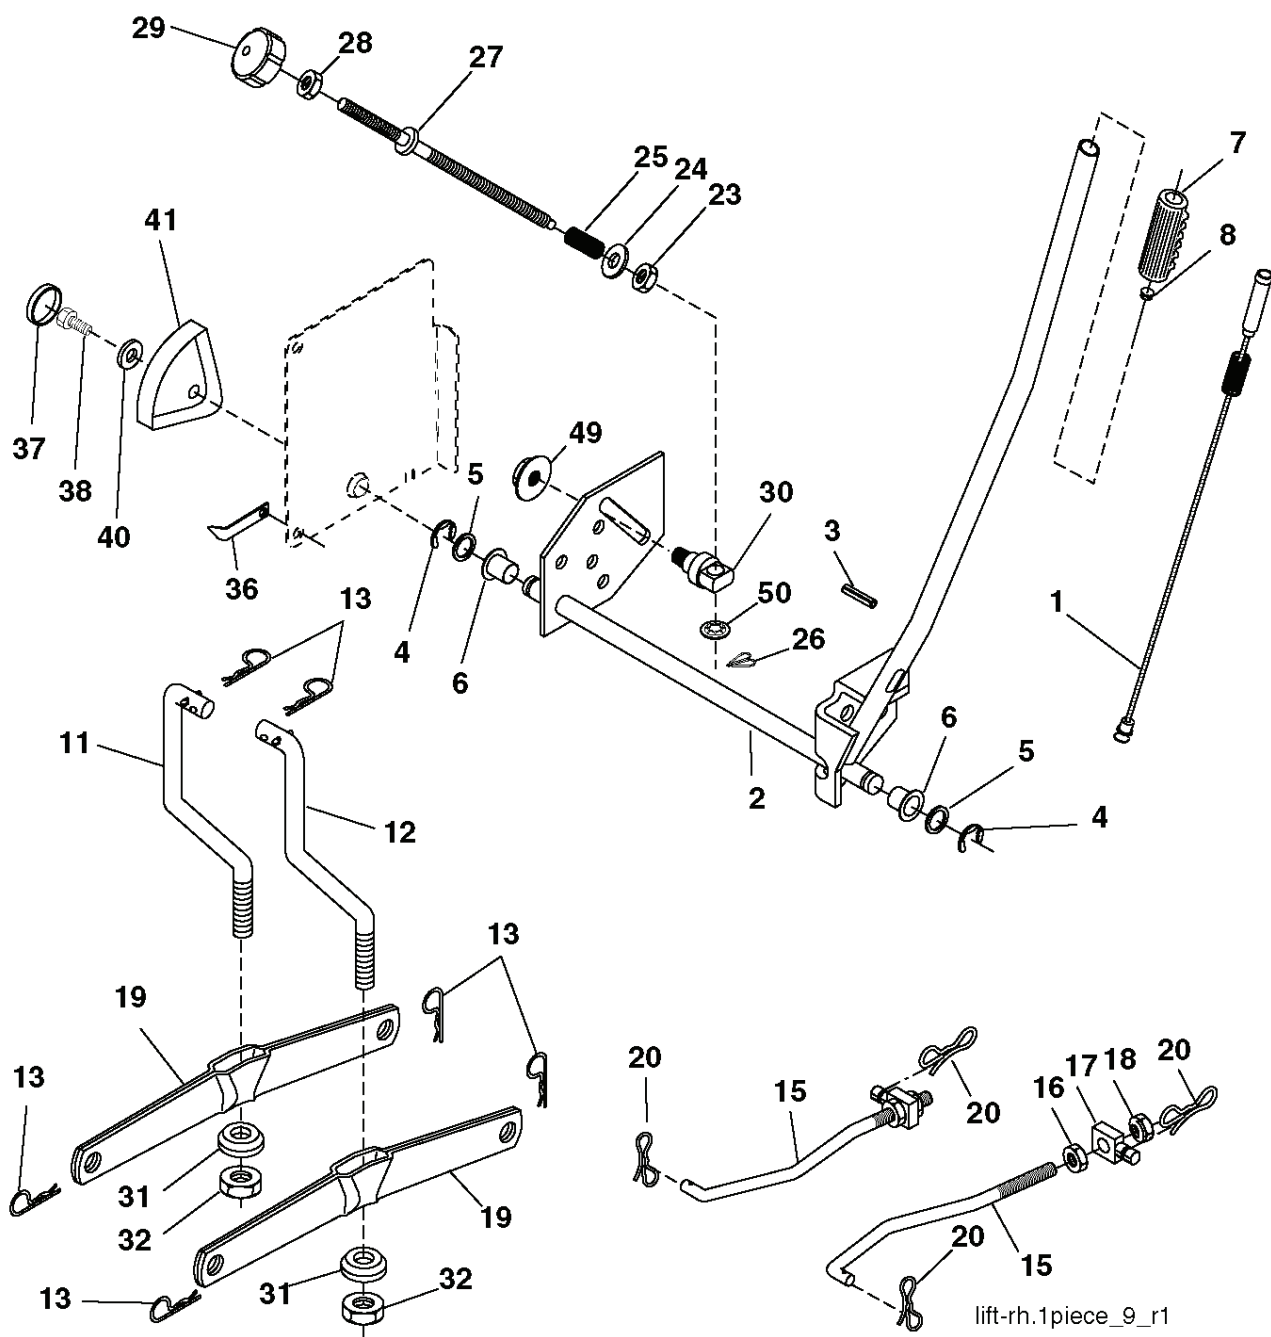

REF.	PART NO.	DESCRIPTION	REMARK	QTY.	KIT
1	532400108	HOUSING		1	
2	872140506	BOLT		1	
3	532165569	BRACKET		1	
4	532165558	BRACKET		1	
5	532124670	RETAINER RING		1	
6	532165557	ROD		1	
8	532181712	BOLT		1	
9	810030600	WASHER		1	
10	532140296	WASHER		1	
11	532186385	BLADE		1	
13	532137645	SHAFT		1	
14	532128774	BEARING HOUSING		1	
15	532110485	BEARING		1	
16	532186386	BLADE		1	
17	872140610	BOLT		1	
18	872110606	BOLT		1	
19	532132827	SPEC. BOLT		1	
20	532181713	BOLT		1	
21	873680500	NUT		1	
22	532199590	BRACKET		1	
23	532165446	PLATE		1	
24	532165242	BRACKET		1	
25	532165244	BRACKET		1	
26	532400110	SUPPORT		1	
27	532165568	BRACKET		1	
28	532165567	BRACKET		1	
30	532173984	SCREW		1	
31	532187690	WASHER		1	
32	532153532	PULLEY		1	
33	532400234	NUT		1	
34	532400107	BRACKET		1	
35	532400106	BRACKET		1	
36	532146763	PULLEY		1	
40	873680600	NUT		1	
41	873900600	NUT		1	
44	532175538	COVER		1	
45	532175539	COVER		1	
46	532137729	SCREW		1	
55	532199498	ARM		1	
56	532165723	SPACER		1	
61	532199486	SPRING		1	
68	532402008	BELT		1	
69	532165482	SHAFT		1	
84	532156085	BELT GUIDE		1	
116	532193406	BOLT		1	
117	532174873	WHEEL		1	
119	819132012	WASHER		1	
124	872110612	BOLT		1	
130	872110506	BOLT		1	
131	532165661	PIPE		1	
254	817000616	SCREW		1	
295	532412171	PLATE		1	
296	872140406	BOLT		1	
297	873930400	NUT		1	
--	532181857	BEARING HOUSING	Mandrel Assembly (Includes housing, shaft assembly, and bearing only - pulley/nut/washer and blade bolt/washers not included)	1	
--	532181858	BEARING HOUSING		1	
--	532413711	CUTTING DECK	(Std. Deck - Order separately gauge wheel components key nos. 116 - 119)	1	

lift-rh.1piece_9_r1