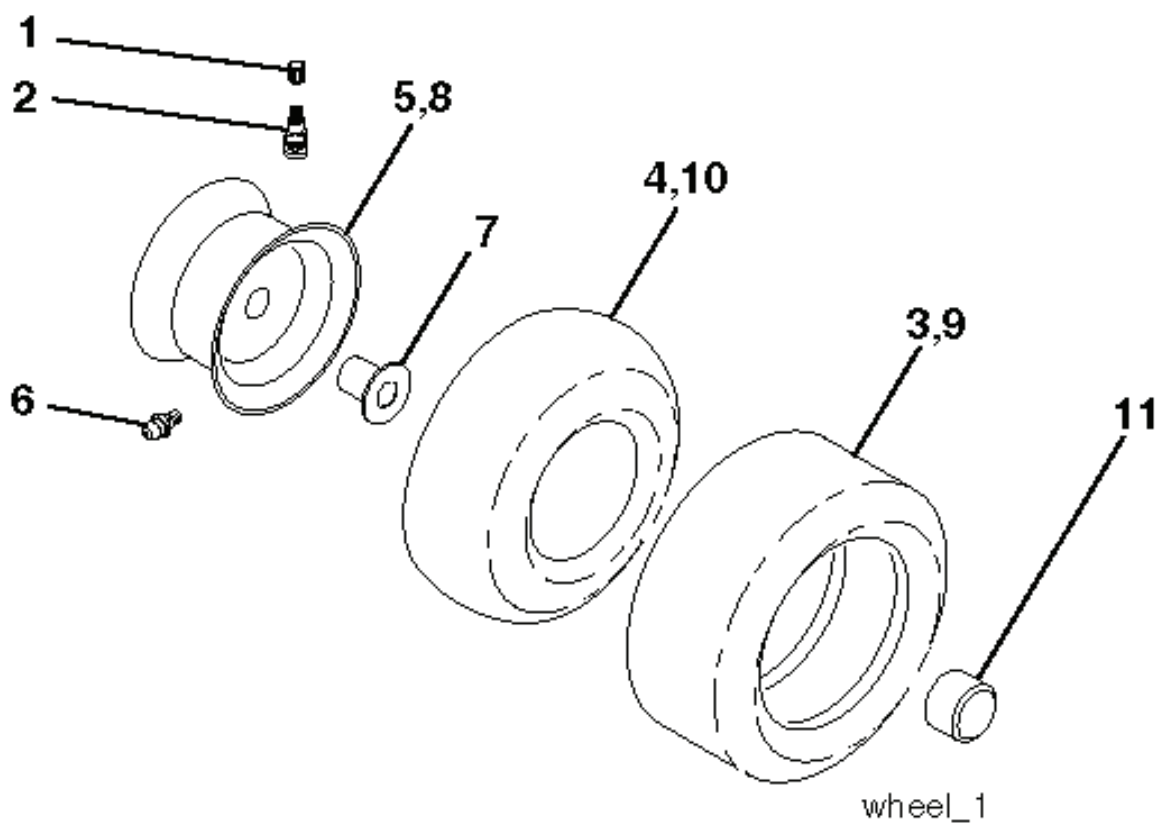

REF.	PART NO.	DESCRIPTION	REMARK	QTY.	KIT
1	532416480	STEERING WHEEL		1	
2	532193542	AXLE		1	
3	532169840	SPINDLE		1	
4	532169839	SPINDLE		1	
5	532124931	WASHER		1	
6	532121748	WASHER		1	
8	812000029	RETAINER RING		1	
10	532175121	ROD		1	
11	810040600	WASHER		1	
13	532136518	PIPE		1	
15	532145212	NUT		1	
17	532190753	ROD		1	
29	817000612	SCREW		1	
32	532171888	ROD		1	
33	819111216	WASHER		1	
34	810040500	WASHER		1	
35	873540500	NUT		1	
36	532155099	BUSHING		1	
37	532152927	SCREW		1	
38	532415987	KNOB		1	
39	819113812	WASHER		1	
40	873540600	NUT		1	
41	532186737	ADAPTER		1	
42	532411139	STEERING COLUMN TUBE		1	
43	532121749	WASHER		1	
44	532190752	SHAFT		1	
46	532121232	HUB CAP		1	
65	532414736	SPACER		1	
67	872110618	BOLT		1	
68	532169827	SHAFT		1	
71	532175146	STEERING GEAR		1	
82	532199978	SUPPORT ESSIEU AVANT		1	
87	532173966	WASHER		1	
88	532175118	BOLT		1	
91	532175553	SPRING		1	
95	532188967	WASHER		1	
97	532428982	BOLT		1	
118	532406013	BEARING		1	
228	532404484	LABEL		1