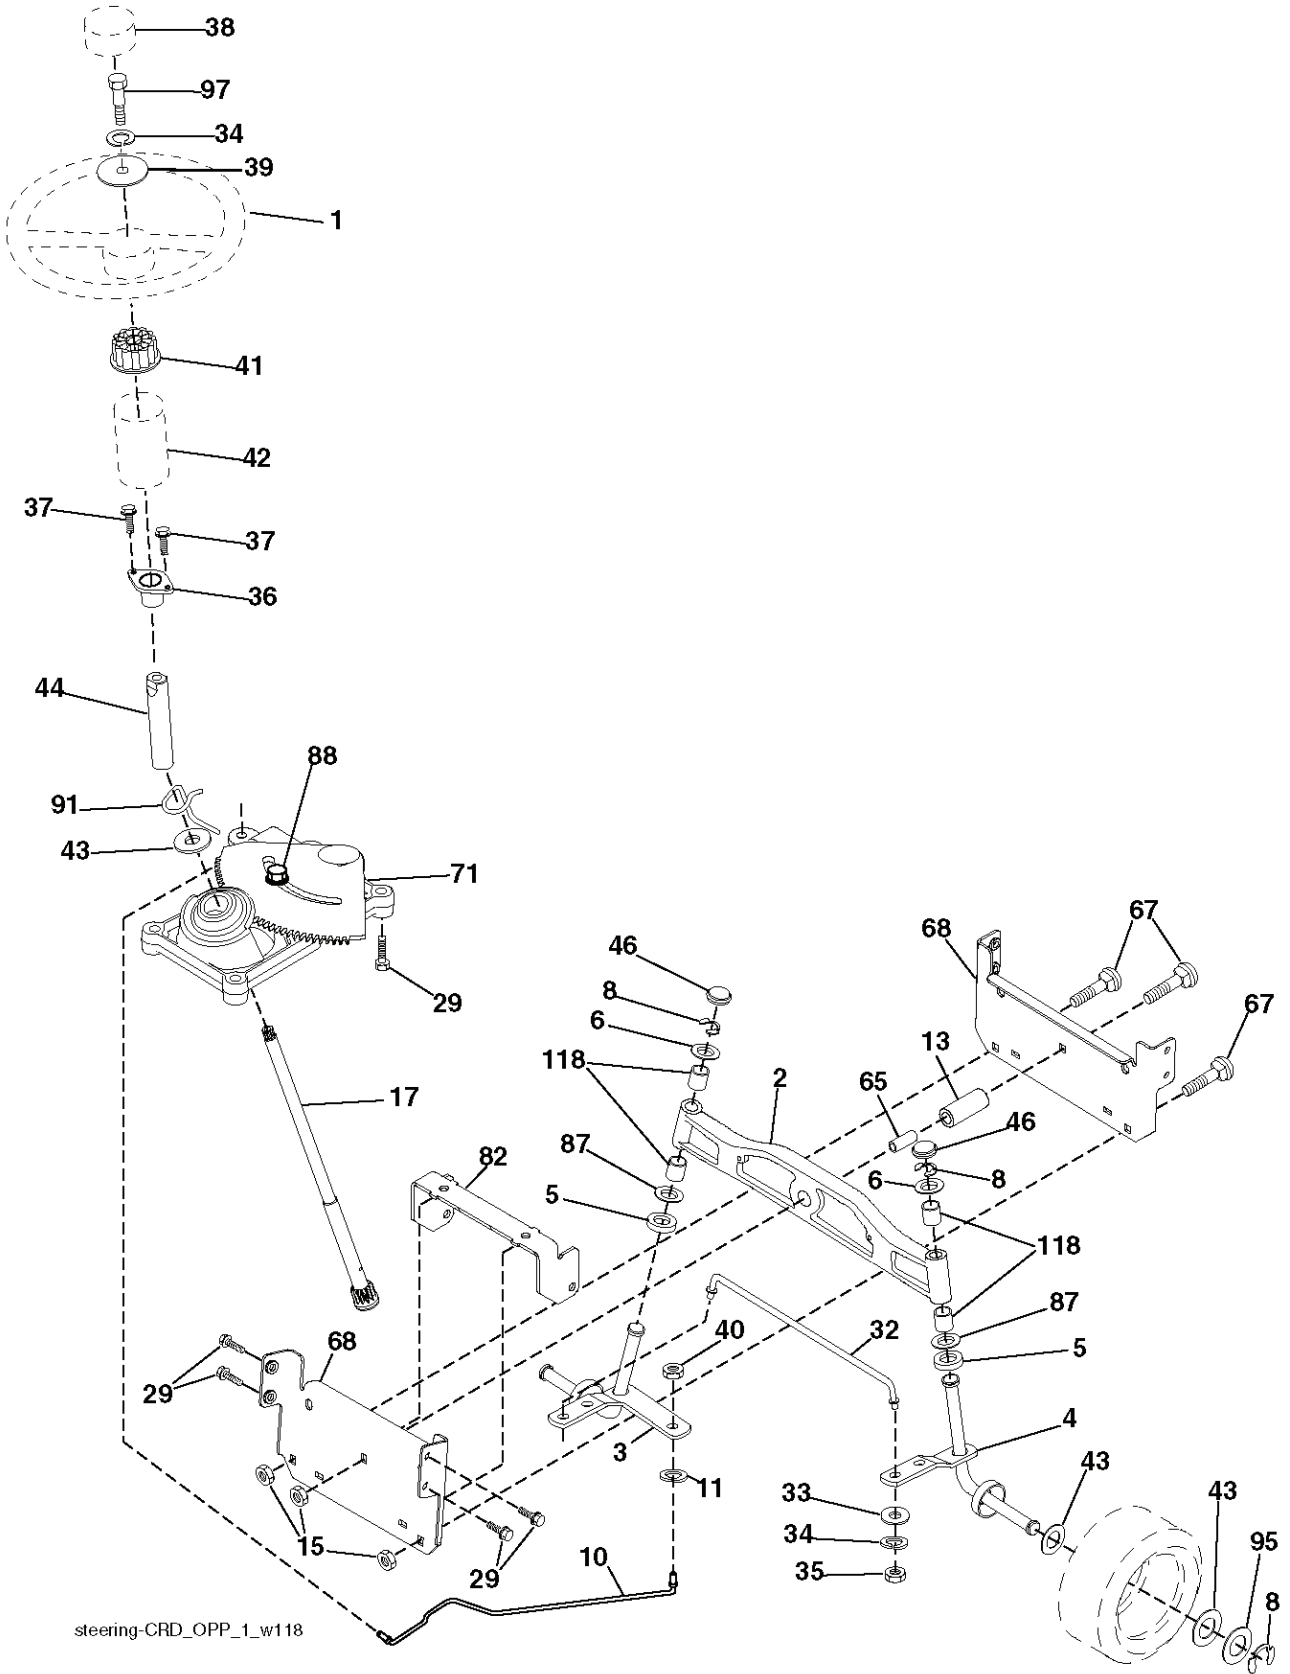

REF.	PART NO.	DESCRIPTION	REMARK	QTY.	KIT
1	532188715	SIEGE CONDUCTEUR		1	
2	532140551	BRACKET		1	
3	871110616	SCREW		1	
4	819131610	WASHER		1	
5	532145006	CLIP		1	
6	873800600	NUT		1	
7	532124181	SPRING		1	
8	817000616	SCREW		1	
9	819131614	WASHER		1	
10	532195530	BERCEAU DE SIEGE CONDUCTEUR		1	
11	532166369	WING NUT		1	
12	532174648	BRACKET		1	
13	532121248	BUSHING		1	
14	872050412	BOLT		1	
15	532121249	SPACER		1	
16	532123740	SPRING		1	
17	532123976	LOCKNUT		1	
21	532171852	BOLT		1	
22	873800500	LOCK NUT		1	
24	819171912	WASHER		1	
25	532127018	BOLT		1	

steering-CRD_OPP_1_w118