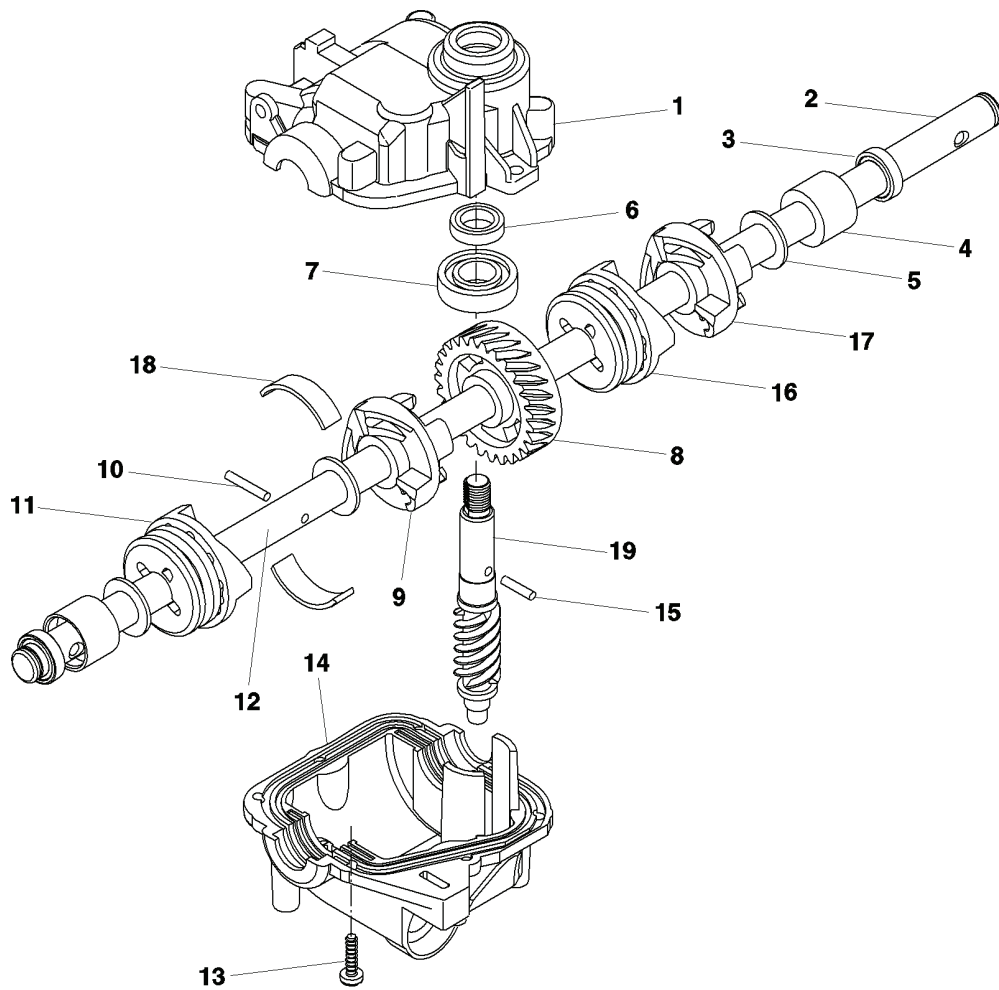

# **SPARE PARTS LIST**

**ROTARY LAWN MOWER - - MODEL NUMBER R152SVH (96141013302)**  
**PRODUCT NUMBER 961 41 01-33**  
**GEARCASE ASSEMBLY - PART NUMBER 532 40 80-29**

---

REF.	PART NO.	DESCRIPTION	REMARK	QTY.	KIT
1	532412736	CASE		1	
2	532413269	SHAFT		1	
3	532183508	SEAL, OUTPUT SHAFT		1	
4	532183511	BUSHING		1	
5	532183509	WASHER		1	
6	532183514	SEAL, INPUT SHAFT		1	
7	532183506	BALL BEARING		1	
8	532412742	GEAR		1	
9	532412740	MOVEABLE DOG CLUTCH LH		1	
10	532412746	PIN 3.50.337		1	
11	532412739	FIXED DOG CLUTCH LH		1	
12	532413268	SHAFT		1	
13	532183513	SCREW		1	
14	532412747	CASE		1	
15	532412741	PIN 7 33732		1	
16	532412743	CLUTCH		1	
17	532412744	FIXED DOG CLUTCH RH		1	
18	532410731	SPRING		1	
19	532413267	SHAFT		1	