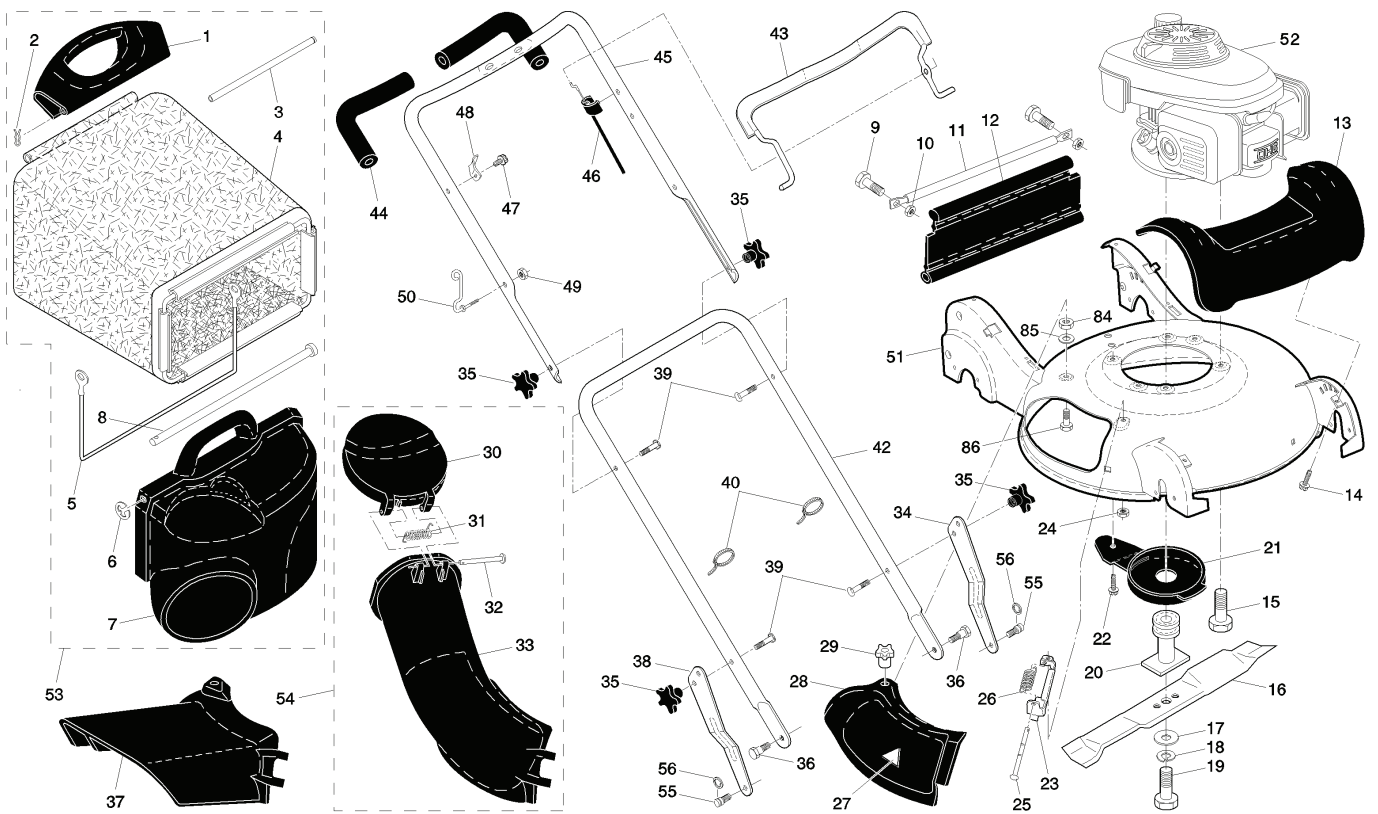

ROTARY LAWN MOWER -- MODEL NUMBER R152SVH (96141013302) PRODUCT NUMBER 961 41 01-33

REF.	PART NO.	DESCRIPTION	REMARK	QTY.	KIT
1	532190582	HANDLE		1	
2	532065322	CLAMP		1	
3	532183483	PIN		1	
4	532401898	BOX		1	
5	532188506	FRAME		1	
6	812000014	RETAINER RING		1	
7	532190581	BAG		1	
8	532183479	PIN		1	
9	872140405	BOLT		1	
10	873800400	NUT		1	
11	532190692	PIPE		1	
13	532414958	COVER		1	
14	532199422	SCREW		1	
15	532150406	BOLT		1	
16	532415076	BLADE		1	
17	532851074	WASHER		1	
18	532850263	WASHER		1	
19	532191760	SCREW		1	
20	532186766	ADAPTER		1	
21	532190516	SHIELD		1	
22	817600406	SCREW		1	
23	532183609	BRACKET		1	
24	532191730	NUT		1	
25	532183445	PIN		1	
26	532183446	SPRING		1	
27	532182166	DECAL		1	
28	532190515	PLATE		1	
29	532183447	KNOB		1	
30	532190580	PLATE		1	
31	532183478	SPRING		1	
32	532183445	PIN		1	
33	532190578	PIPE		1	
34	532190619	BRACKET		1	
35	532185588	KNOB		1	
36	532194187	BOLT		1	
37	532185996	DEFLECTOR		1	
38	532190621	BRACKET		1	
39	532191574	SCREW		1	
40	532066426	HOOP		1	
42	532187096	HANDLE		1	
43	532186298	LEVER		1	
44	532182748	HANDLE		1	
45	532186296	HANDLE		1	
46	532197740	CABLE		1	
47	532750634	SCREW		1	
48	532125203	BRACKET		1	
49	532132004	NUT		1	
50	532188501	LEVER		1	
51	532420431	CHASSIS		1	
53	532401896	BAG		1	
54	532189014	PIPE		1	
55	532194192	STUD		1	
56	812000058	E-CLIP		1	
84	532400100	NUT		1	
85	532850263	WASHER		1	
86	872110407	BOLT		1