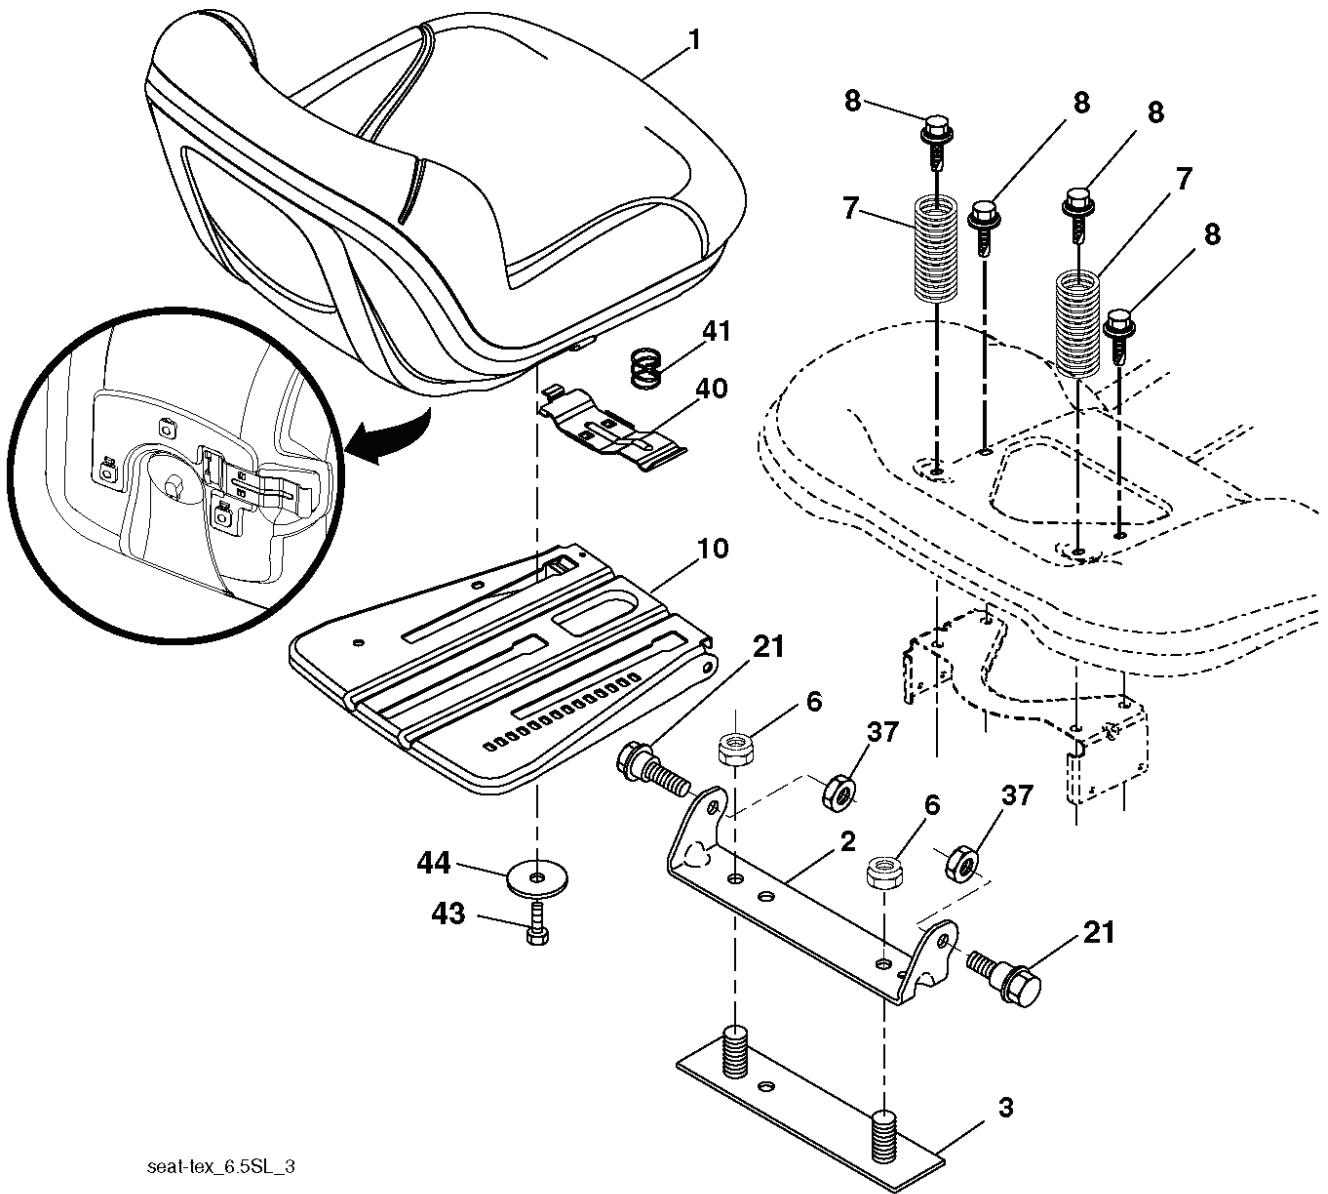

---

REF.	PART NO.	DESCRIPTION	REMARK	QTY.	KIT
2	532436996	SHAFT	RH	1	
3	532195231	LEVER	RH	1	
7	580962301	GRIP		1	
10	532196314	SPRING		1	
87	532194209	SPRING		1	
88	532445496	SPRING		1	
89	819191912	WASHER		1	
90	532194208	PIN		1	
91	532195181	LINK		1	
97	817490608	SCREW		1	
98	532195270	LINK		1	
100	873930600	NUT		1	
101	532407003	LINK		1	

IGNITION SWITCH

POSITION	CIRCUIT "MAKE"
OFF	M+G+A1
RUN/OVERRIDE	B+A1
RUN	B+A1 L+A2
START	B + S + A1

CHASSIS HARNESS CONNECTOR (C1) (MATING SIDE)

DASH HARNESS CONNECTOR (C1) (MATING SIDE)

WIRING INSULATED CLIPS  
 NOTE: IF WIRING INSULATED CLIPS WERE REMOVED FOR SERVICING OF UNIT, THEY SHOULD BE RE-INSTALLED TO PROPERLY SECURE YOUR WIRING.

● NON-REMOVABLE CONNECTIONS

○ REMOVABLE CONNECTIONS

seat-lex\_6.5SL\_3

---

REF.	PART NO.	DESCRIPTION	REMARK	QTY.	KIT
1	532439822	SEAT		1	
2	532180166	BRACKET		1	
3	532140675	STRAP		1	
6	873800600	NUT		1	
7	532124181	SPRING		1	
8	532171877	BOLT		1	
10	532196977	PLATE		1	
21	532171852	BOLT		1	
37	873800500	LOCK NUT		1	
40	532197661	HANDLE		1	
41	532198200	SPRING		1	
43	874760612	BOLT		1	
44	819133812	WASHER		1	