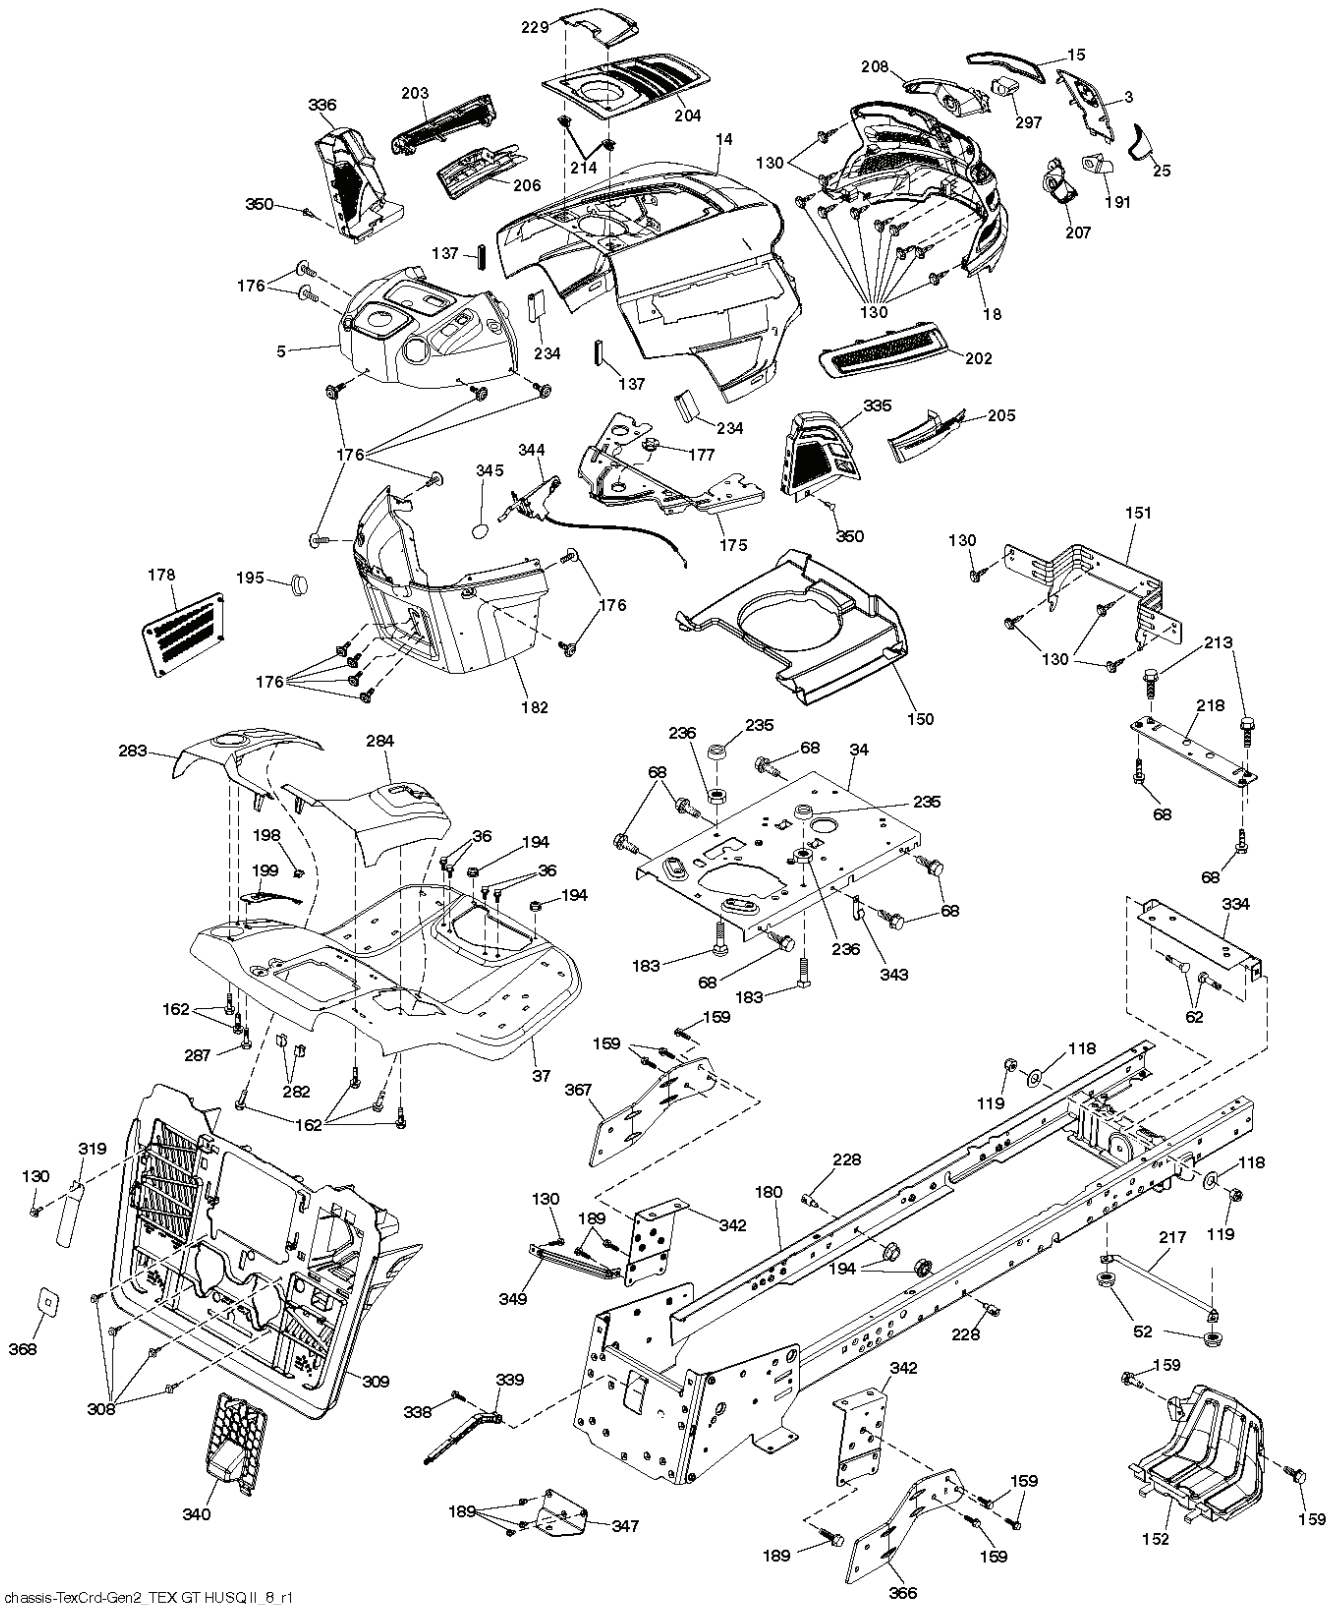

REF.	PART NO.	DESCRIPTION	REMARK	QTY.	KIT
3	532439752	LOGOTYPE		1	
5	532437484	DASH		1	
14	532441177	HOOD		1	
15	532439733	LENS	LH	1	
18	532440653	GRILLE		1	
25	532443385	LENS	RH	1	
34	580910801	CHASSIS		1	
36	817060512	SCREW		1	
37	532441419	FENDER		1	
52	873680500	NUT		1	
62	872110608	BOLT		1	
68	817490508	SCREW		1	
118	819131316	WASHER		1	
119	873680600	NUT		1	
130	532416358	SCREW		1	
137	532407590	DAMPING PIECE		1	
150	532439731	AIR DUCT		1	
151	532436670	BRACKET		1	
152	532439870	SHIELD		1	
159	817000612	SCREW		1	
162	532142432	SCREW		1	
175	532196304	SUPPORT		1	
176	532400776	SCREW		1	
177	532195227	BUSHING		1	
178	532199782	NET		1	
180	583902701	CHASSIS		1	
182	532438967	DASH		1	
183	874520520	BOLT		1	
189	817000512	SCREW		1	
191	532437455	INSERT		1	
194	873900500	NUT		1	
195	532404137	TROU*RPLPAR 532401556428		1	
198	532441552	INDICATOR		1	
199	532418739	PLATE		1	
202	532439728	COVER	RH	1	
203	532439727	COVER	LH	1	
204	532440665	COVER		1	
205	532439730	SKIRT	RH	1	
206	532439729	SKIRT	LH	1	
207	532439734	CUP	RH	1	
208	532439735	CUP	LH	1	
213	874760512	BOLT		1	
214	532199145	CLIP		1	
217	532409167	ROD		1	
218	532196395	PLATE		1	
228	532195161	STUD		1	
229	532441463	LID		1	
234	532404742	DAMPING PIECE		1	
235	532406129	SPACER		1	
236	873930500	NUT		1	
282	532414110	CLIP		1	
283	532447212	CONSOLE		1	
284	532447220	CONSOLE		1	
287	817600406	SCREW		1	
297	532437456	INSERT		1	
308	532171877	BOLT		1	
309	581328907	BACKPLATE		1	
319	581313906	LEVER		1	
334	532442537	BRACKET		1	
335	532448204	COVER		1	
336	532445309	COVER		1	
338	532436640	BOLT		1	
339	532436641	LEVER		1	
340	581329001	BATTERY		1	
342	532435938	SUPPORT		1	
343	532440749	CLIP		1	
344	532438970	CONTROL		1	
345	532440639	KNOB		1	
347	532445832	HITCH		1	
349	532436606	SUPPORT		1	
350	532445143	CLIP		1	
366	581314602	BRACKET		1	
367	581314502	BRACKET		1	
368	581424801	SHROUD		1