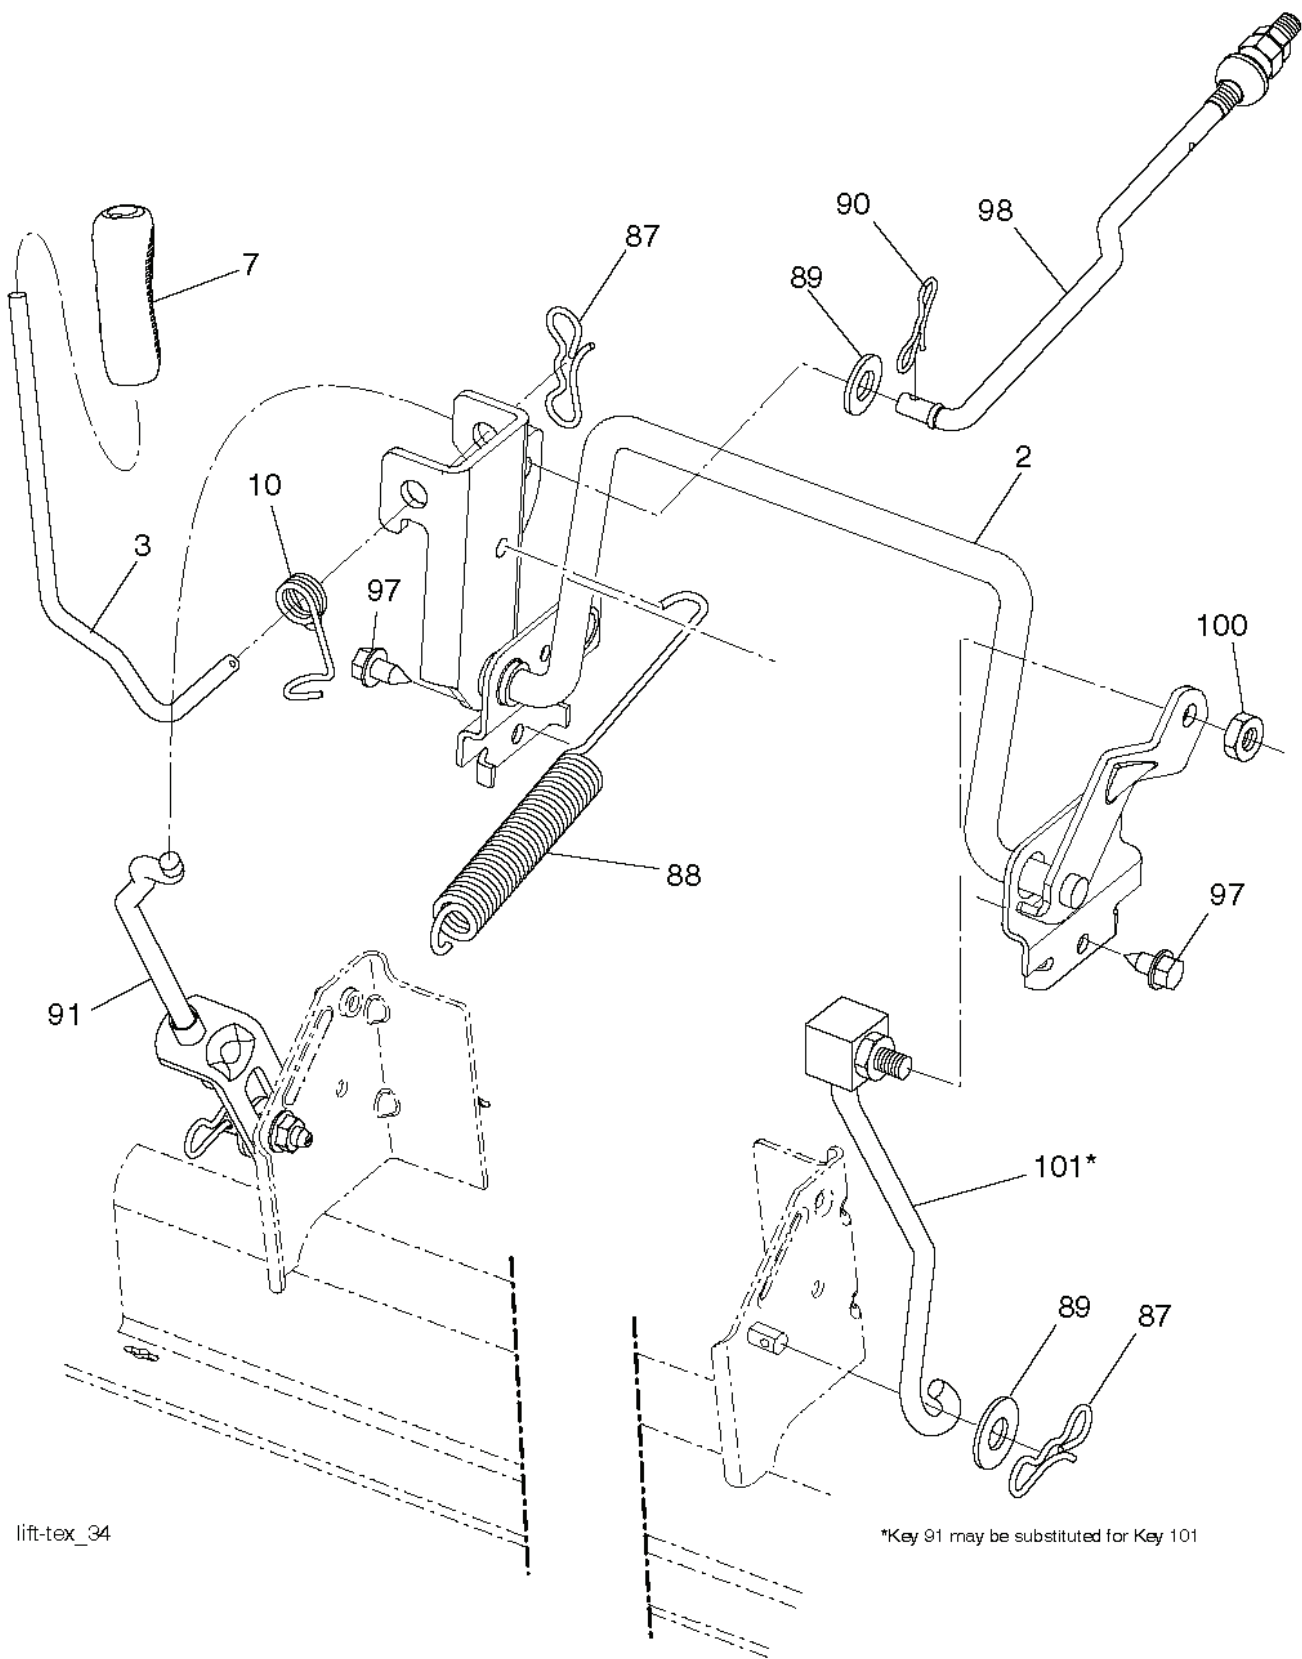

REF.	PART NO.	DESCRIPTION	REMARK	QTY.	KIT
1	000000000	W/O DESCRIPTION	ENGINE KAWASAKI MODEL FS481V-CS53(445365)	1	
2	532445962	MUFFLER		1	
9	532194320	BELT GUIDE		1	
11	587241601	CLUTCH		1	
12	532405097	PULLEY		1	
15	532435816	FUEL TANK		1	
18	532441462	CUP		1	
20	532412165	CABLE		1	
21	532416358	SCREW		1	
22	532189541	CHOKER CONTROL		1	
28	532137040	HOSE		1	
29	532137180	SPARK ARRESTER KIT		1	
37	532123487	HOSE CLAMP		1	
41	532126197	WASHER		1	
42	810040700	WASHER		1	
45	873510400	NUT		1	
62	532434017	SHIELD		1	
69	532178151	MUFFLER GASKET		1	
70	532424765	EXHAUST		1	
71	532424766	EXHAUST		1	
81	532148456	TUBE		1	
85	532179953	BOLT		1	
86	532184362	NUT		1	
87	532171877	BOLT		1	
90	817000616	SCREW		1	
92	817120616	SCREW		1	
96	819091416	WASHER		1	
97	817670412	SCREW		1	
137	532441461	FUEL CAP ASSY		1