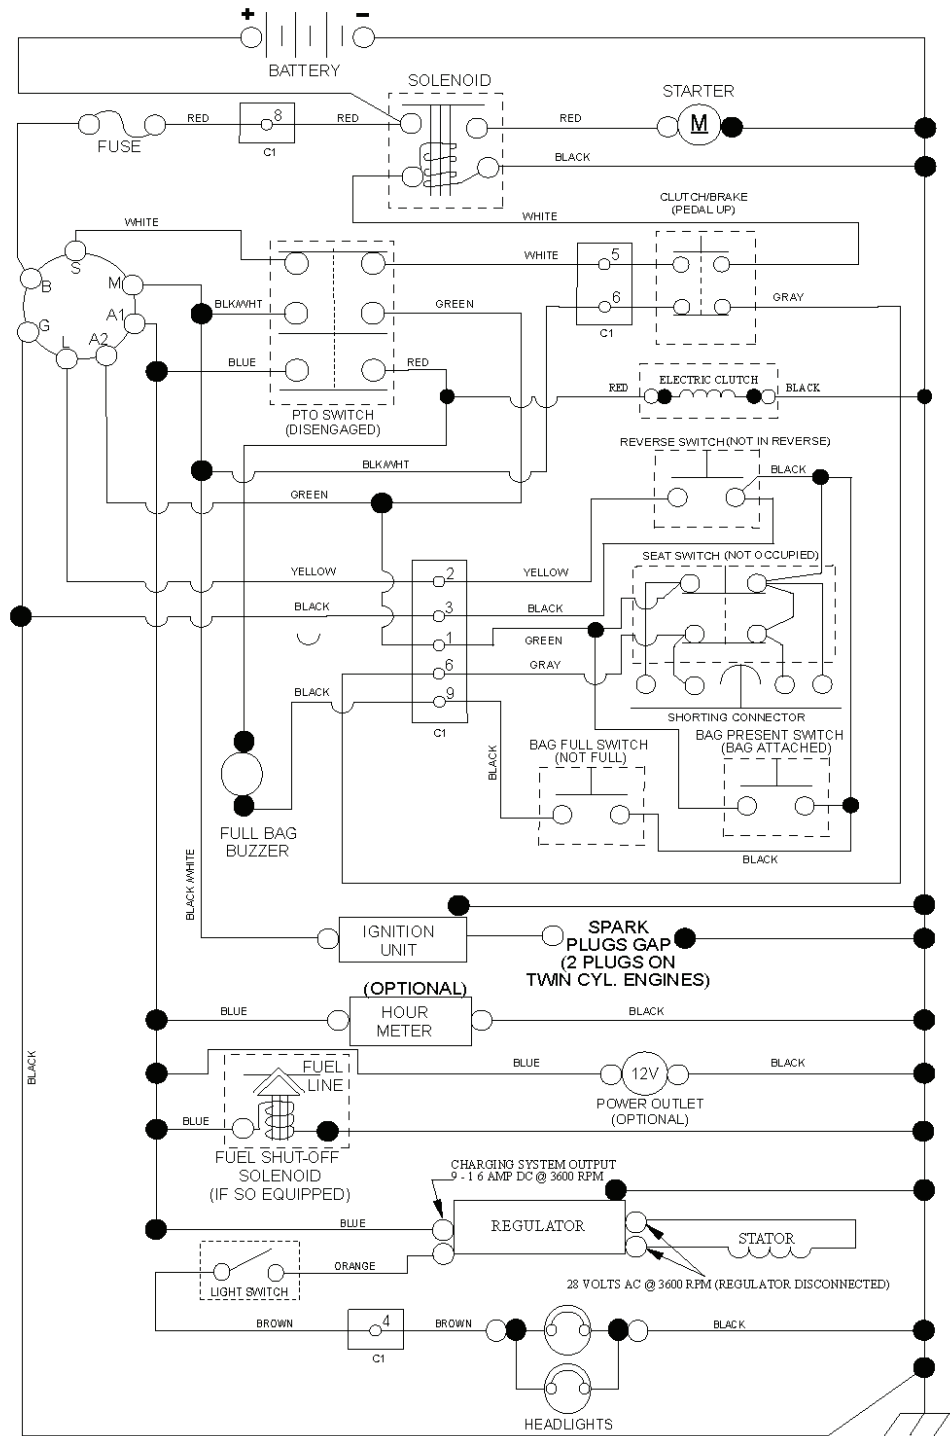

---

REF.	PART NO.	DESCRIPTION	REMARK	QTY.	KIT
1	581578301	DECAL		1	
2	532196841	DECAL		1	
3	581627301	DECAL		1	
4	581563801	DECAL		1	
6	581724101	DECAL		1	
7	532440247	DECAL		1	
8	532446159	DECAL		1	
11	581579101	DECAL		1	
14	581579601	DECAL		1	
21	532441189	DECAL		1	
--	532445102	DECAL		1	
--	532444619	DECAL		1	
--	532445493	DECAL		1	
--	532441409	PAD	"NOT SHOWN, LH"	1	
--	532441410	PAD	"NOT SHOWN, RH"	1	

---

REF.	PART NO.	DESCRIPTION	REMARK	QTY.	KIT
2	532436996	SHAFT	RH	1	
3	532195231	LEVER	RH	1	
7	580962301	GRIP		1	
10	532196314	SPRING		1	
87	532194209	SPRING		1	
88	532445496	SPRING		1	
89	819191912	WASHER		1	
90	532194208	PIN		1	
91	532195181	LINK		1	
97	817490608	SCREW		1	
98	532195270	LINK		1	
100	873930600	NUT		1	
101	532407003	LINK		1	