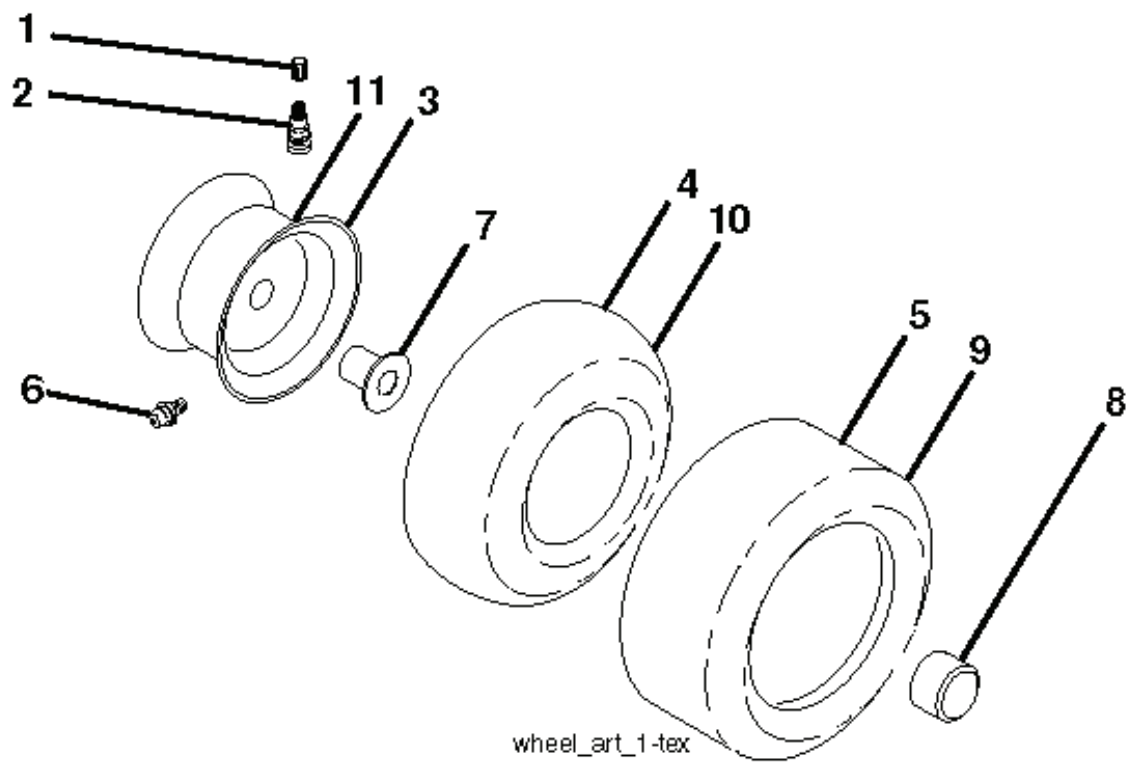

IGNITION SWITCH

POSITION	CIRCUIT "MAKE"
OFF	M+G+A1
RUN/OVERRIDE	B+A1
RUN	B+A1 L+A2
START	B + S + A1

CHASSIS HARNESS CONNECTOR (C1) (MATING SIDE)

DASH HARNESS CONNECTOR (C1) (MATING SIDE)

WIRING INSULATED CLIPS  
 NOTE: IF WIRING INSULATED CLIPS WERE REMOVED FOR SERVICING OF UNIT, THEY SHOULD BE RE-INSTALLED TO PROPERLY SECURE YOUR WIRING.

● NON-REMOVABLE CONNECTIONS

○ REMOVABLE CONNECTIONS

seat-lex\_6.5SL\_3

---

REF.	PART NO.	DESCRIPTION	REMARK	QTY.	KIT
1	532439822	SEAT		1	
2	532180166	BRACKET		1	
3	532140675	STRAP		1	
6	873800600	NUT		1	
7	532124181	SPRING		1	
8	532171877	BOLT		1	
10	532196977	PLATE		1	
21	532171852	BOLT		1	
37	873800500	LOCK NUT		1	
40	532197661	HANDLE		1	
41	532198200	SPRING		1	
43	874760612	BOLT		1	
44	819133812	WASHER		1	

REF.	PART NO.	DESCRIPTION	REMARK	QTY.	KIT
1	532439740	STEERING WHEEL		1	
2	532436870	WHEEL AXLE		1	
4	532436873	SPINDLE	LH	1	
5	532436874	SPINDLE	RH	1	
6	532124931	WASHER		1	
7	532121748	WASHER		1	
8	812000029	RETAINER RING		1	
9	532121232	HUB CAP		1	
13	532121749	WASHER		1	
14	810040600	WASHER		1	
15	873540600	NUT		1	
16	532444212	SHAFT		1	
19	532194729	PLATE		1	
21	532437747	ADAPTER WHEEL		1	
22	532194845	BUSHING		1	
26	532439743	HUB CAP		1	
28	817000612	SCREW		1	
35	532440770	GEAR		1	
45	819183812	WASHER		1	
51	873940800	NUT		1	
53	532188967	WASHER		1	
57	532407465	BRACKET		1	
58	532194747	BOLT		1	
59	532194748	WASHER		1	
60	873971000	NUT		1	
61	532436884	LINK	LH	1	
62	532436885	TUBE	RH	1	
63	817000512	SCREW		1	
64	532199849	SPRING RETAINER		1	
66	871020748	BOLT		1	
67	532194737	BUSHING		1	
68	873900700	NUT		1	
69	532199162	WASHER		1	
70	532196197	BRACKET		1	
80	532001370	WASHER		1	
81	532436887	LINK		1	
82	532436877	BOLT		1	
85	532441873	PIVOT		1	
86	532441872	PIVOT		1	
118	532406013	BEARING		1	
122	532444962	CAP		1	