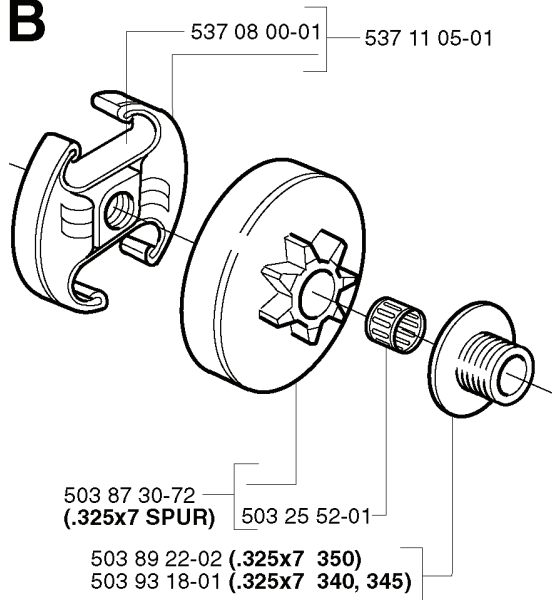

B

*compl 537 10 55-01 (350)

340, 345