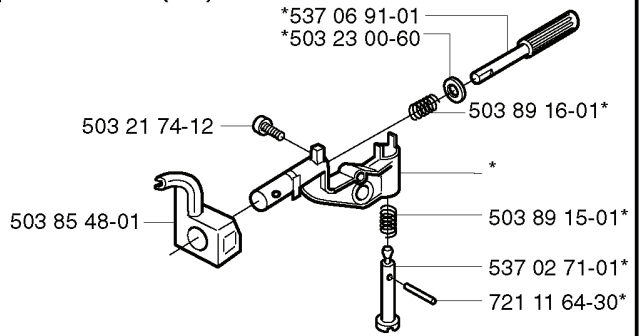

**A**

REF.	PART NO.	DESCRIPTION	REMARK	QTY.	KIT
503 89 30-02	503893002	SCREW		1	
503 22 00-01	503220001	HEXAGON NUT		2	
503 89 64-01	503896401	LABEL		1	
503 85 66-01	503856601	COVER PLATE		1	
537 08 90-01	537089001	WEAR PROTECTION		1	
537 10 80-01	537108001	HUB CAP		1	
503 85 52-01	503855201	GUIDE BUSHING		1	
537 10 78-01	537107801	CHAIN BRAKE		1	
503 85 09-01	503850901	HAND GUARD		1	
735 31 08-20	735310820	E-CLIP		1	
503 89 29-01	503892901	PIN		1	
537 04 30-01	537043001	BRAKE BAND ASSY		1	
503 46 59-01	503465901	BRAKE SPRING		1	
503 89 08-02	503890802	KNEE JOINT ASSY		1	
503 21 70-10	503217010	SCREW CCRPANT		1	

**B**

\*compl 537 10 55-01 (350)

340, 345

REF.	PART NO.	DESCRIPTION	REMARK	QTY.	KIT
537 08 00-01	537080001	CLUTCH SPRING		1	
503 87 30-72	503873072	CLUTCH DRUM ASSY	.325X7 SPUR	1	
503 89 22-02	503892202	PUMP PINION	.325X7 350	1	
503 93 18-01	503931801	PUMP PINION	.325X7 340, 345	1	
503 25 52-01	503255201	NEEDLE BEARING		1	
537 11 05-01	537110501	CLUTCH ASSY		1	
537 10 55-01	537105501	OIL PUMP	350	1	
503 21 74-12	503217412	SCREW IHSCT		1	
503 85 48-01	503854801	SEALING		1	
537 15 48-01	537154801	PUMP CYLINDER		1	
503 93 21-01	503932101	PUMP PISTON		1	
503 24 09-05	503240905	NEEDLE ROLLER		1	
721 11 64-30	721116430	GROOVED PIN		1	
537 02 71-01	537027101	ADJUSTER		1	
503 89 15-01	503891501	SPRING		1	
503 89 16-01	503891601	SPRING		1	
503 23 00-60	503230060	WASHER		1	
537 06 91-01	537069101	PUMP PISTON		1	