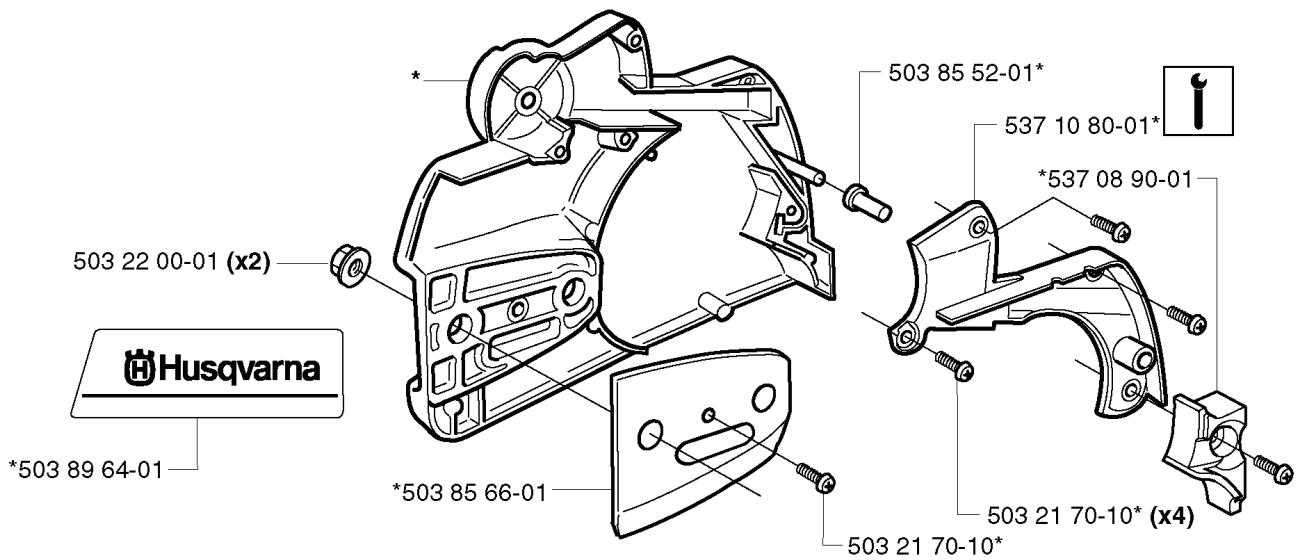

**G**

REF.	PART NO.	DESCRIPTION	REMARK	QTY.	KIT
503 88 92-01	503889201	THROTTLE ROD		1	
503 28 18-12	503281812	CARBURETTOR	HDA 195	1	
503 28 32-08	503283208	CARBURETTOR	C3-EL18 EPA	1	
537 24 65-01	537246501	IMPULSE HOSE		1	
503 86 62-01	503866201	INSULATION WALL		1	
503 86 63-01	503866301	BELLOWS		1	
537 02 90-01	537029001	SUPPORT RING		1	
503 86 64-01	503866401	FLANGE		1	
503 86 95-02	503869502	STOP SWITCH		1	
503 86 96-01	503869601	CHOKE CONTROL		1	
503 86 97-01	503869701	SHORT CIRCUIT SPRING		1	
503 21 74-50	503217450	SCREW IHSCT		2	
503 86 94-01	503869401	INLET BEND		1	
537 02 40-03	537024003	AIR FILTER	FELT	1	
537 02 40-02	537024002	AIR FILTER	NYLON	1	
537 02 40-01	537024001	AIR FILTER	NYLON	1	

**A**

REF.	PART NO.	DESCRIPTION	REMARK	QTY.	KIT
503 89 30-02	503893002	SCREW		1	
503 22 00-01	503220001	HEXAGON NUT		2	
503 89 64-01	503896401	LABEL		1	
503 85 66-01	503856601	COVER PLATE		1	
537 08 90-01	537089001	WEAR PROTECTION		1	
537 10 80-01	537108001	HUB CAP		1	
503 85 52-01	503855201	GUIDE BUSHING		1	
537 10 78-01	537107801	CHAIN BRAKE		1	
503 85 09-01	503850901	HAND GUARD		1	
735 31 08-20	735310820	E-CLIP		1	
503 89 29-01	503892901	PIN		1	
537 04 30-01	537043001	BRAKE BAND ASSY		1	
503 46 59-01	503465901	BRAKE SPRING		1	
503 89 08-02	503890802	KNEE JOINT ASSY		1	
503 21 70-10	503217010	SCREW CCRPANT		1	