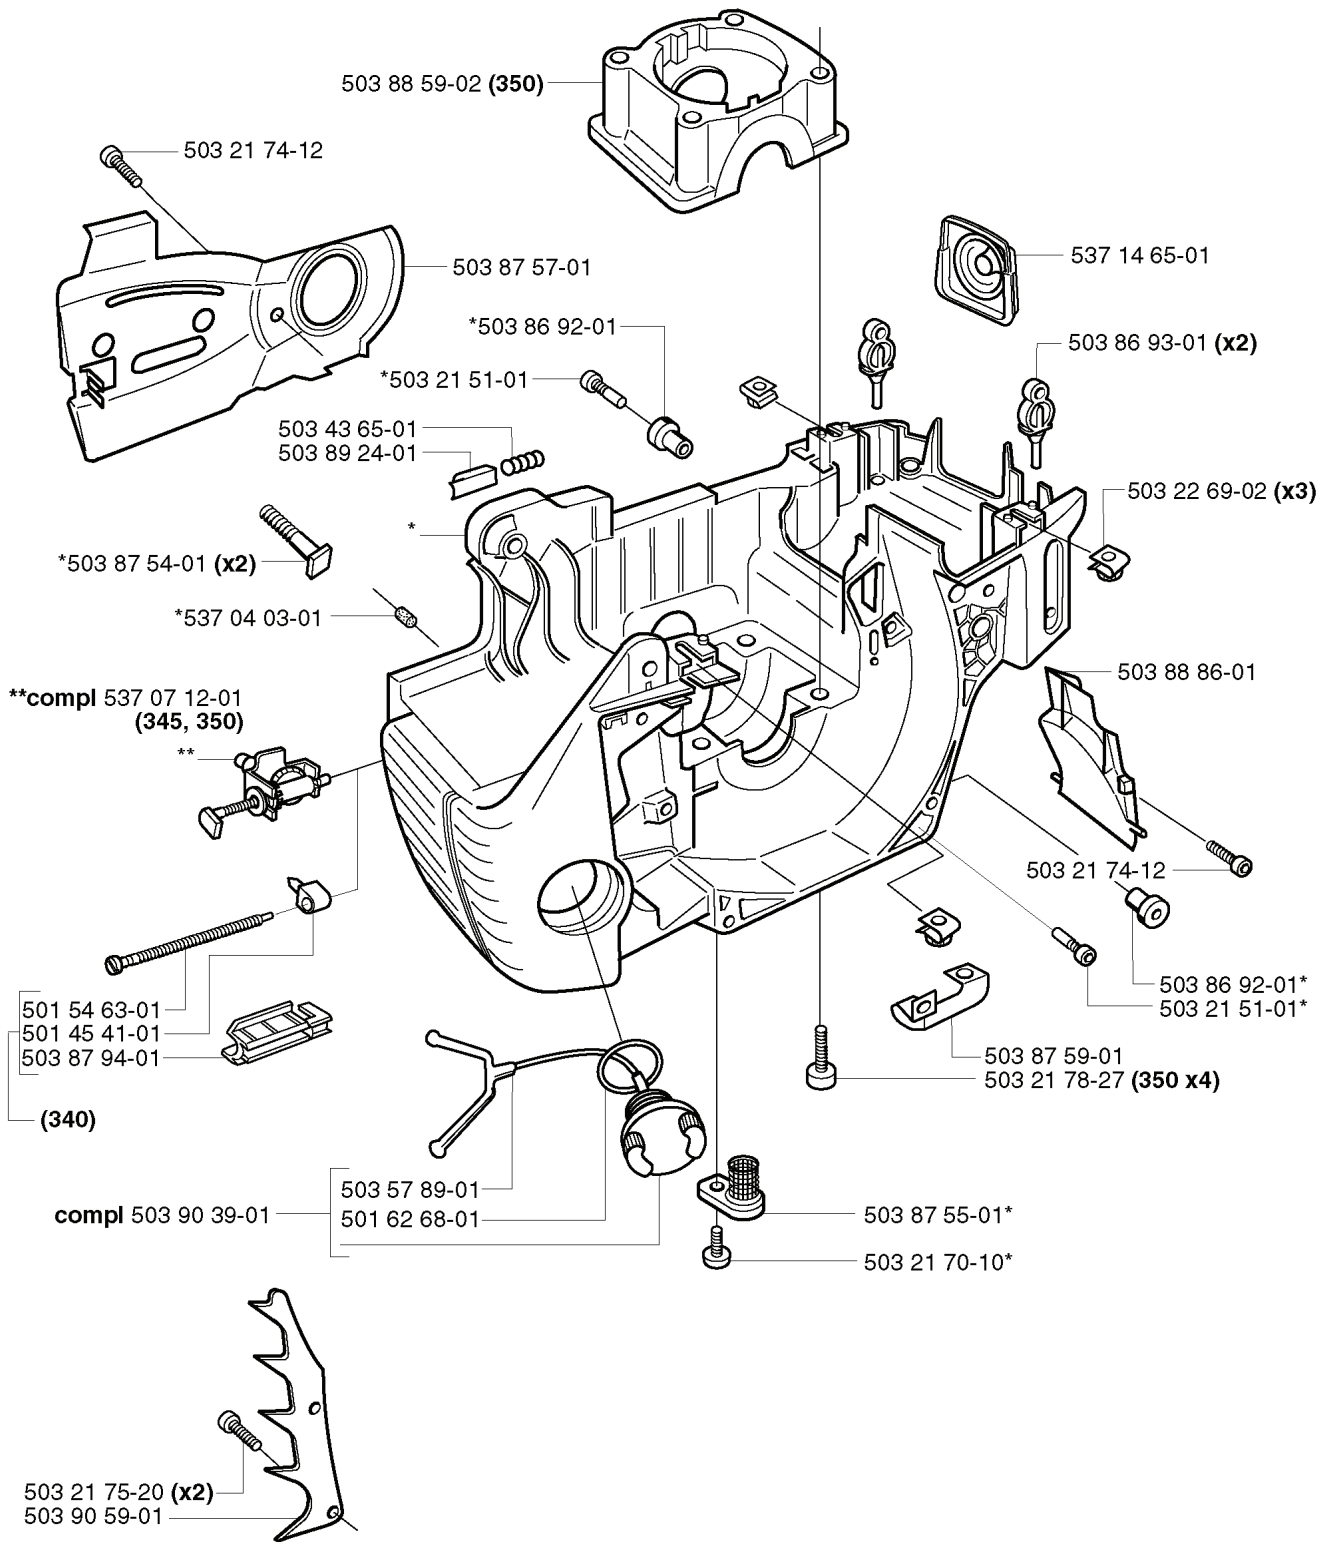

H *compl 537 17 20-01