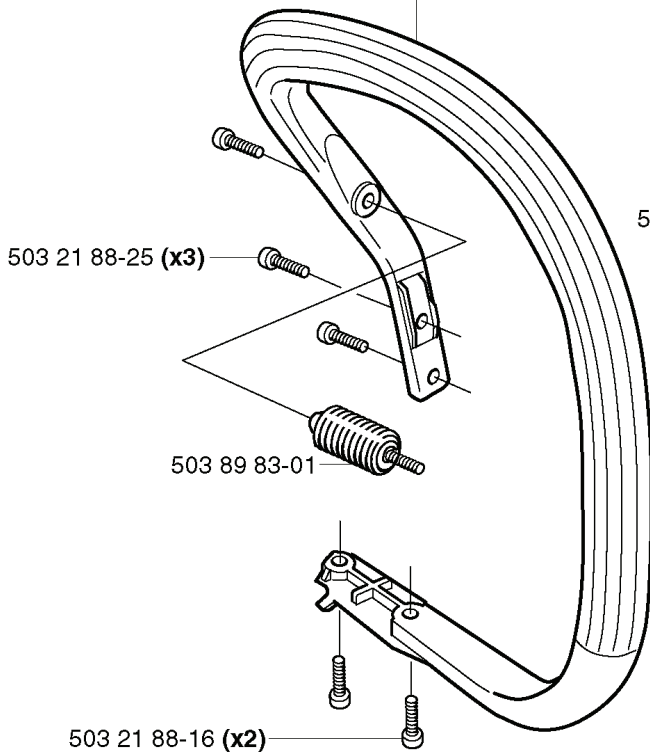

# **SPARE PARTS LIST**

**K**

503 85 37-01 (340, 345)

503 90 93-01 (350)

---

REF.	PART NO.	DESCRIPTION	REMARK	QTY.	KIT
503 85 37-01	503853701	FRONT HANDLE	340, 345	1	
503 89 83-01	503898301	ANTIVIBRATION ELEMENT		1	
503 21 88-16	503218816	SCREW IHSCFT		2	
503 92 24-02	503922402	SPACER		1	
503 21 88-25	503218825	SCREW IHSCFT		3	
503 90 93-01	503909301	HANDLE	350	1	

**A**

REF.	PART NO.	DESCRIPTION	REMARK	QTY.	KIT
503 89 30-02	503893002	SCREW		1	
503 22 00-01	503220001	HEXAGON NUT		2	
503 89 64-01	503896401	LABEL		1	
503 85 66-01	503856601	COVER PLATE		1	
537 08 90-01	537089001	WEAR PROTECTION		1	
537 10 80-01	537108001	HUB CAP		1	
503 85 52-01	503855201	GUIDE BUSHING		1	
537 10 78-01	537107801	CHAIN BRAKE		1	
503 85 09-01	503850901	HAND GUARD		1	
735 31 08-20	735310820	E-CLIP		1	
503 89 29-01	503892901	PIN		1	
537 04 30-01	537043001	BRAKE BAND ASSY		1	
503 46 59-01	503465901	BRAKE SPRING		1	
503 89 08-02	503890802	KNEE JOINT ASSY		1	
503 21 70-10	503217010	SCREW CCRPANT		1	

**B**

\*compl 537 10 55-01 (350)

340, 345

REF.	PART NO.	DESCRIPTION	REMARK	QTY.	KIT
537 08 00-01	537080001	CLUTCH SPRING		1	
503 87 30-72	503873072	CLUTCH DRUM ASSY	.325X7 SPUR	1	
503 89 22-02	503892202	PUMP PINION	.325X7 350	1	
503 93 18-01	503931801	PUMP PINION	.325X7 340, 345	1	
503 25 52-01	503255201	NEEDLE BEARING		1	
537 11 05-01	537110501	CLUTCH ASSY		1	
537 10 55-01	537105501	OIL PUMP	350	1	
503 21 74-12	503217412	SCREW IHSCT		1	
503 85 48-01	503854801	SEALING		1	
537 15 48-01	537154801	PUMP CYLINDER		1	
503 93 21-01	503932101	PUMP PISTON		1	
503 24 09-05	503240905	NEEDLE ROLLER		1	
721 11 64-30	721116430	GROOVED PIN		1	
537 02 71-01	537027101	ADJUSTER		1	
503 89 15-01	503891501	SPRING		1	
503 89 16-01	503891601	SPRING		1	
503 23 00-60	503230060	WASHER		1	
537 06 91-01	537069101	PUMP PISTON		1	