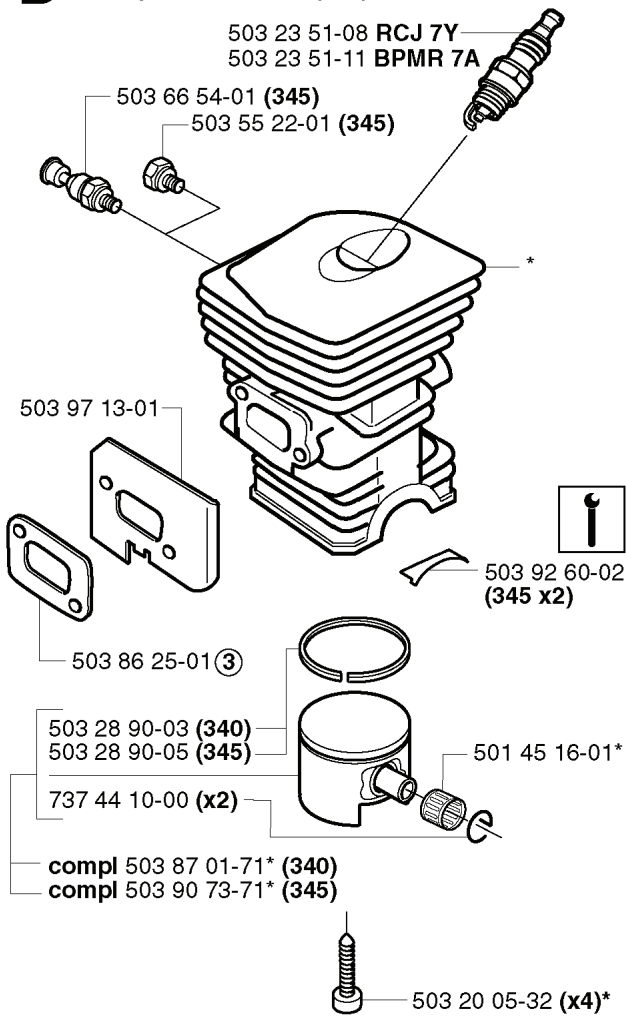

D

*compl 503 87 00-76 (340)
*compl 503 87 02-76 (345)

*compl 503 86 99-71 (350)
**compl 537 25 30-02 (350EPA)