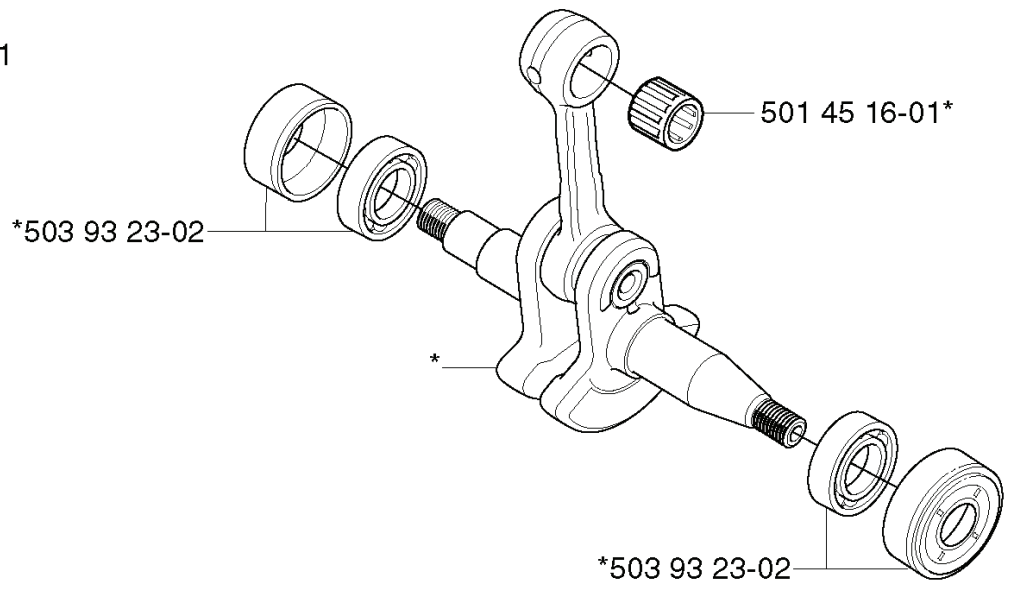

# **SPARE PARTS LIST**

**K**

503 85 37-01 (340, 345)

503 90 93-01 (350)

---

REF.	PART NO.	DESCRIPTION	REMARK	QTY.	KIT
503 85 37-01	503853701	FRONT HANDLE	340, 345	1	
503 89 83-01	503898301	ANTIVIBRATION ELEMENT		1	
503 21 88-16	503218816	SCREW IHSCFT		2	
503 92 24-02	503922402	SPACER		1	
503 21 88-25	503218825	SCREW IHSCFT		3	
503 90 93-01	503909301	HANDLE	350	1	

**C** \*compl 503 91 05-01

\*503 98 74-01

\*503 20 34-25 (x3)

---

REF.	PART NO.	DESCRIPTION	REMARK	QTY.	KIT
5039105-01	503910501	CYLINDER COVER ASSY		1	
5039874-01	503987401	LABEL		1	
5032034-25	503203425	SCREW CCRPANMO		3	

**E** \*compl 503 85 80-71

---

REF.	PART NO.	DESCRIPTION	REMARK	QTY.	KIT
503 85 80-71	503858071	CRANKSHAFT		1	
503 93 23-02	503932302	BEARING CAGE		1	
501 45 16-01	501451601	NEEDLE BEARING		1	

**M**

\*compl 537 10 47-02

**A**

REF.	PART NO.	DESCRIPTION	REMARK	QTY.	KIT
503 89 30-02	503893002	SCREW		1	
503 22 00-01	503220001	HEXAGON NUT		2	
503 89 64-01	503896401	LABEL		1	
503 85 66-01	503856601	COVER PLATE		1	
537 08 90-01	537089001	WEAR PROTECTION		1	
537 10 80-01	537108001	HUB CAP		1	
503 85 52-01	503855201	GUIDE BUSHING		1	
537 10 78-01	537107801	CHAIN BRAKE		1	
503 85 09-01	503850901	HAND GUARD		1	
735 31 08-20	735310820	E-CLIP		1	
503 89 29-01	503892901	PIN		1	
537 04 30-01	537043001	BRAKE BAND ASSY		1	
503 46 59-01	503465901	BRAKE SPRING		1	
503 89 08-02	503890802	KNEE JOINT ASSY		1	
503 21 70-10	503217010	SCREW CCRPANT		1	