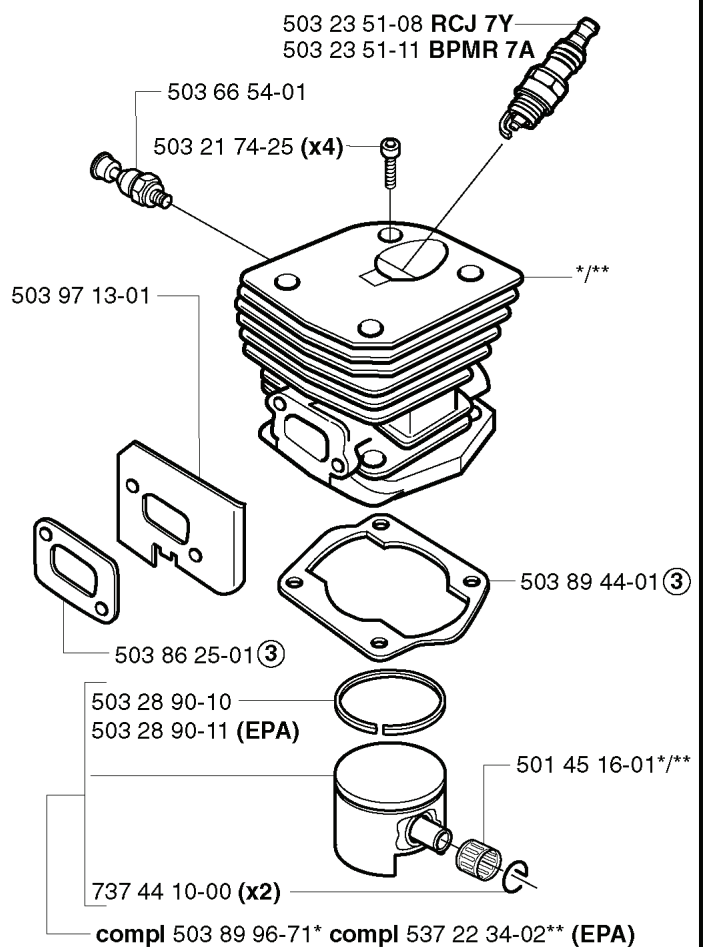

D

*compl 503 87 00-76 (340)
*compl 503 87 02-76 (345)

*compl 503 86 99-71 (350)
**compl 537 25 30-02 (350EPA)