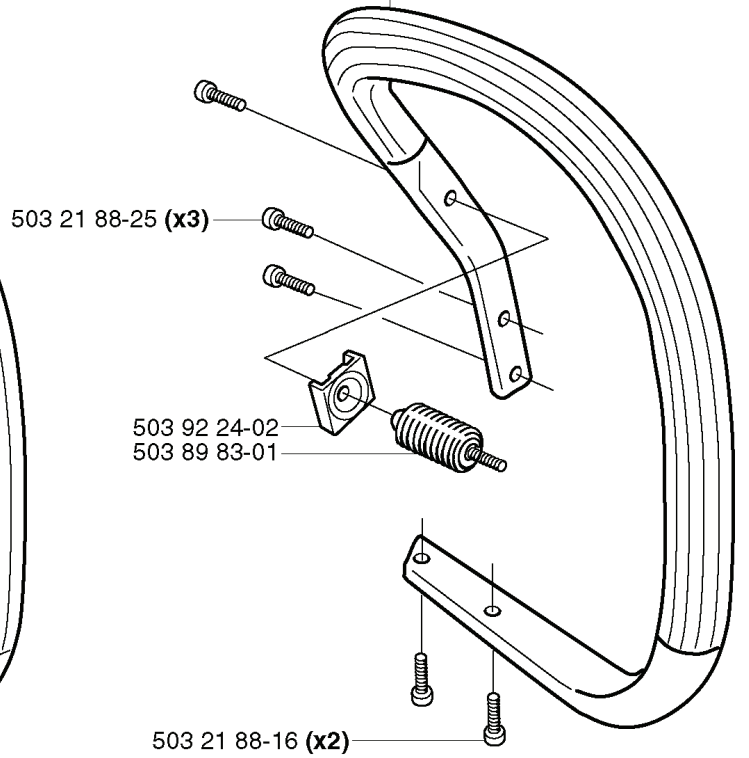

# **SPARE PARTS LIST**

**K**

503 85 37-01 (340, 345)

503 90 93-01 (350)

---

REF.	PART NO.	DESCRIPTION	REMARK	QTY.	KIT
503 85 37-01	503853701	FRONT HANDLE	340, 345	1	
503 89 83-01	503898301	ANTIVIBRATION ELEMENT		1	
503 21 88-16	503218816	SCREW IHSCFT		2	
503 92 24-02	503922402	SPACER		1	
503 21 88-25	503218825	SCREW IHSCFT		3	
503 90 93-01	503909301	HANDLE	350	1	

**A**

REF.	PART NO.	DESCRIPTION	REMARK	QTY.	KIT
503 89 30-02	503893002	SCREW		1	
503 22 00-01	503220001	HEXAGON NUT		2	
503 89 64-01	503896401	LABEL		1	
503 85 66-01	503856601	COVER PLATE		1	
537 08 90-01	537089001	WEAR PROTECTION		1	
537 10 80-01	537108001	HUB CAP		1	
503 85 52-01	503855201	GUIDE BUSHING		1	
537 10 78-01	537107801	CHAIN BRAKE		1	
503 85 09-01	503850901	HAND GUARD		1	
735 31 08-20	735310820	E-CLIP		1	
503 89 29-01	503892901	PIN		1	
537 04 30-01	537043001	BRAKE BAND ASSY		1	
503 46 59-01	503465901	BRAKE SPRING		1	
503 89 08-02	503890802	KNEE JOINT ASSY		1	
503 21 70-10	503217010	SCREW CCRPANT		1	

**B**

\*compl 537 10 55-01 (350)

340, 345

REF.	PART NO.	DESCRIPTION	REMARK	QTY.	KIT
537 08 00-01	537080001	CLUTCH SPRING		1	
503 87 30-72	503873072	CLUTCH DRUM ASSY	.325X7 SPUR	1	
503 89 22-02	503892202	PUMP PINION	.325X7 350	1	
503 93 18-01	503931801	PUMP PINION	.325X7 340, 345	1	
503 25 52-01	503255201	NEEDLE BEARING		1	
537 11 05-01	537110501	CLUTCH ASSY		1	
537 10 55-01	537105501	OIL PUMP	350	1	
503 21 74-12	503217412	SCREW IHSCT		1	
503 85 48-01	503854801	SEALING		1	
537 15 48-01	537154801	PUMP CYLINDER		1	
503 93 21-01	503932101	PUMP PISTON		1	
503 24 09-05	503240905	NEEDLE ROLLER		1	
721 11 64-30	721116430	GROOVED PIN		1	
537 02 71-01	537027101	ADJUSTER		1	
503 89 15-01	503891501	SPRING		1	
503 89 16-01	503891601	SPRING		1	
503 23 00-60	503230060	WASHER		1	
537 06 91-01	537069101	PUMP PISTON		1	