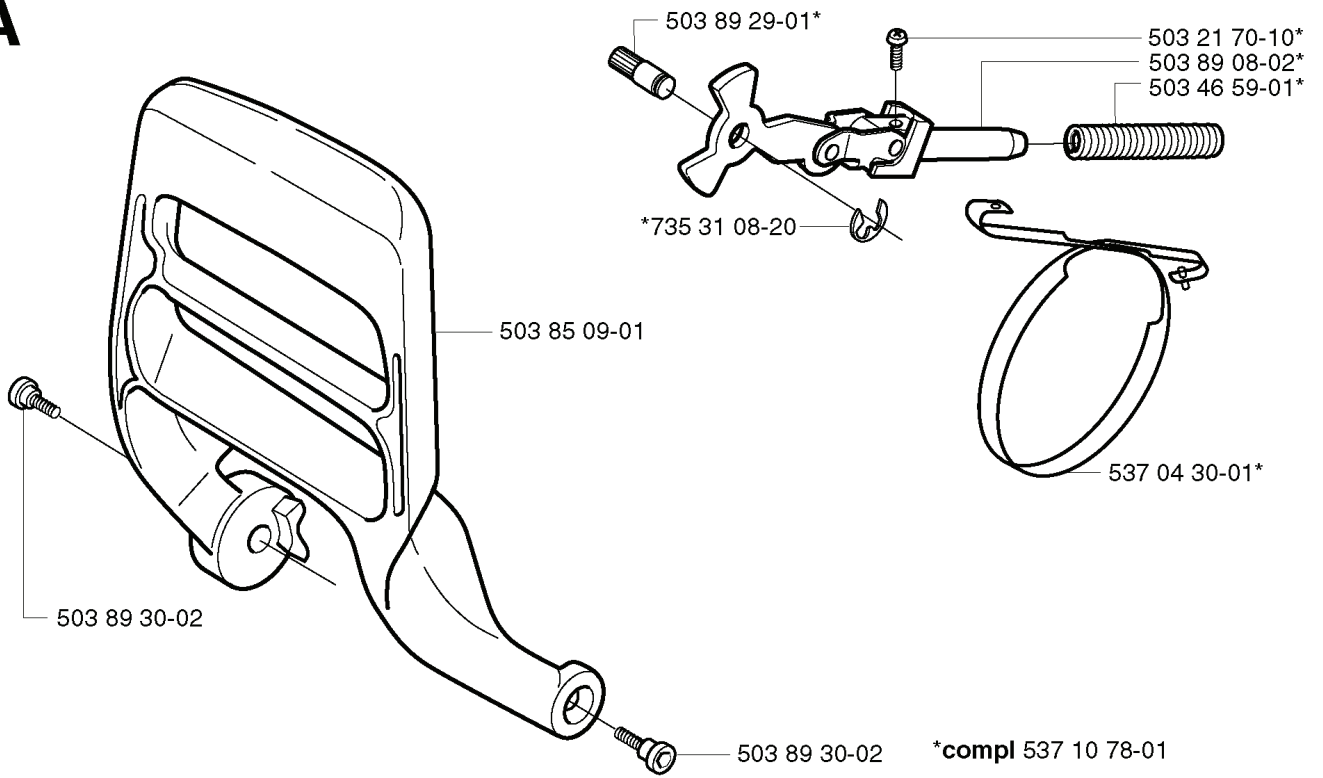

**G**

REF.	PART NO.	DESCRIPTION	REMARK	QTY.	KIT
503 88 92-01	503889201	THROTTLE ROD		1	
503 28 18-12	503281812	CARBURETTOR	HDA 195	1	
503 28 32-08	503283208	CARBURETTOR	C3-EL18 EPA	1	
537 24 65-01	537246501	IMPULSE HOSE		1	
503 86 62-01	503866201	INSULATION WALL		1	
503 86 63-01	503866301	BELLOWS		1	
537 02 90-01	537029001	SUPPORT RING		1	
503 86 64-01	503866401	FLANGE		1	
503 86 95-02	503869502	STOP SWITCH		1	
503 86 96-01	503869601	CHOKE CONTROL		1	
503 86 97-01	503869701	SHORT CIRCUIT SPRING		1	
503 21 74-50	503217450	SCREW IHSCT		2	
503 86 94-01	503869401	INLET BEND		1	
537 02 40-03	537024003	AIR FILTER	FELT	1	
537 02 40-02	537024002	AIR FILTER	NYLON	1	
537 02 40-01	537024001	AIR FILTER	NYLON	1	

**A**

REF.	PART NO.	DESCRIPTION	REMARK	QTY.	KIT
503 89 30-02	503893002	SCREW		1	
503 22 00-01	503220001	HEXAGON NUT		2	
503 89 64-01	503896401	LABEL		1	
503 85 66-01	503856601	COVER PLATE		1	
537 08 90-01	537089001	WEAR PROTECTION		1	
537 10 80-01	537108001	HUB CAP		1	
503 85 52-01	503855201	GUIDE BUSHING		1	
537 10 78-01	537107801	CHAIN BRAKE		1	
503 85 09-01	503850901	HAND GUARD		1	
735 31 08-20	735310820	E-CLIP		1	
503 89 29-01	503892901	PIN		1	
537 04 30-01	537043001	BRAKE BAND ASSY		1	
503 46 59-01	503465901	BRAKE SPRING		1	
503 89 08-02	503890802	KNEE JOINT ASSY		1	
503 21 70-10	503217010	SCREW CCRPANT		1	