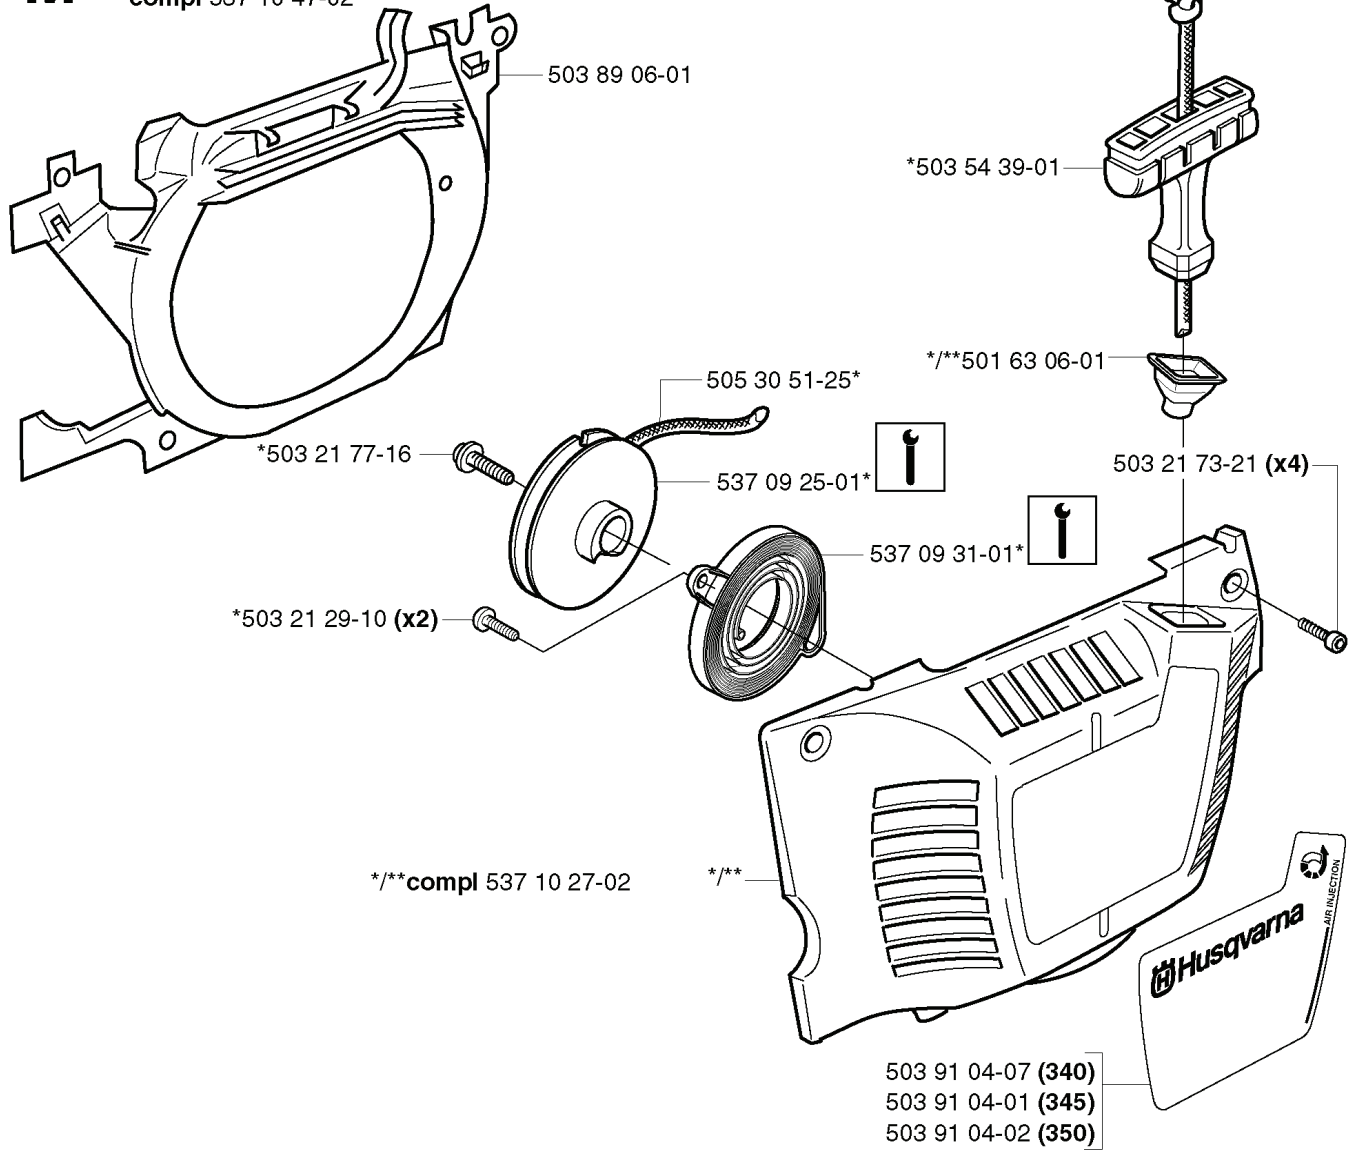

# **SPARE PARTS LIST**

**K**

503 85 37-01 (340, 345)

503 90 93-01 (350)

---

REF.	PART NO.	DESCRIPTION	REMARK	QTY.	KIT
503 85 37-01	503853701	FRONT HANDLE	340, 345	1	
503 89 83-01	503898301	ANTIVIBRATION ELEMENT		1	
503 21 88-16	503218816	SCREW IHSCFT		2	
503 92 24-02	503922402	SPACER		1	
503 21 88-25	503218825	SCREW IHSCFT		3	
503 90 93-01	503909301	HANDLE	350	1	

**E** \*compl 503 85 80-71

---

REF.	PART NO.	DESCRIPTION	REMARK	QTY.	KIT
503 85 80-71	503858071	CRANKSHAFT		1	
503 93 23-02	503932302	BEARING CAGE		1	
501 45 16-01	501451601	NEEDLE BEARING		1	

**M**

\*compl 537 10 47-02

REF.	PART NO.	DESCRIPTION	REMARK	QTY.	KIT
537 10 47-02	537104702	STARTER ASSY		1	
503 89 06-01	503890601	AIR CONDUCTOR		1	
503 21 77-16	503217716	SCREW IHSCT		1	
503 21 29-10	503212910	SCREW CCRPANT		2	
537 10 27-02	537102702	STARTER HOUSING		1	
503 91 04-02	503910402	LABEL	350	1	
503 91 04-01	503910401	LABEL	345	1	
503 91 04-07	503910407	LABEL	340	1	
537 09 31-01	537093101	SPRING CASSETTE ASSY		1	
537 09 25-01	537092501	STARTER PULLEY		1	
505 30 51-25	505305125	STARTER ROPE		1	
501 63 06-01	501630601	SLEEVE		1	
503 21 73-21	503217321	SCREW		4	
503 54 39-01	503543901	STARTER HANDLE		1	

**A**

REF.	PART NO.	DESCRIPTION	REMARK	QTY.	KIT
503 89 30-02	503893002	SCREW		1	
503 22 00-01	503220001	HEXAGON NUT		2	
503 89 64-01	503896401	LABEL		1	
503 85 66-01	503856601	COVER PLATE		1	
537 08 90-01	537089001	WEAR PROTECTION		1	
537 10 80-01	537108001	HUB CAP		1	
503 85 52-01	503855201	GUIDE BUSHING		1	
537 10 78-01	537107801	CHAIN BRAKE		1	
503 85 09-01	503850901	HAND GUARD		1	
735 31 08-20	735310820	E-CLIP		1	
503 89 29-01	503892901	PIN		1	
537 04 30-01	537043001	BRAKE BAND ASSY		1	
503 46 59-01	503465901	BRAKE SPRING		1	
503 89 08-02	503890802	KNEE JOINT ASSY		1	
503 21 70-10	503217010	SCREW CCRPANT		1	