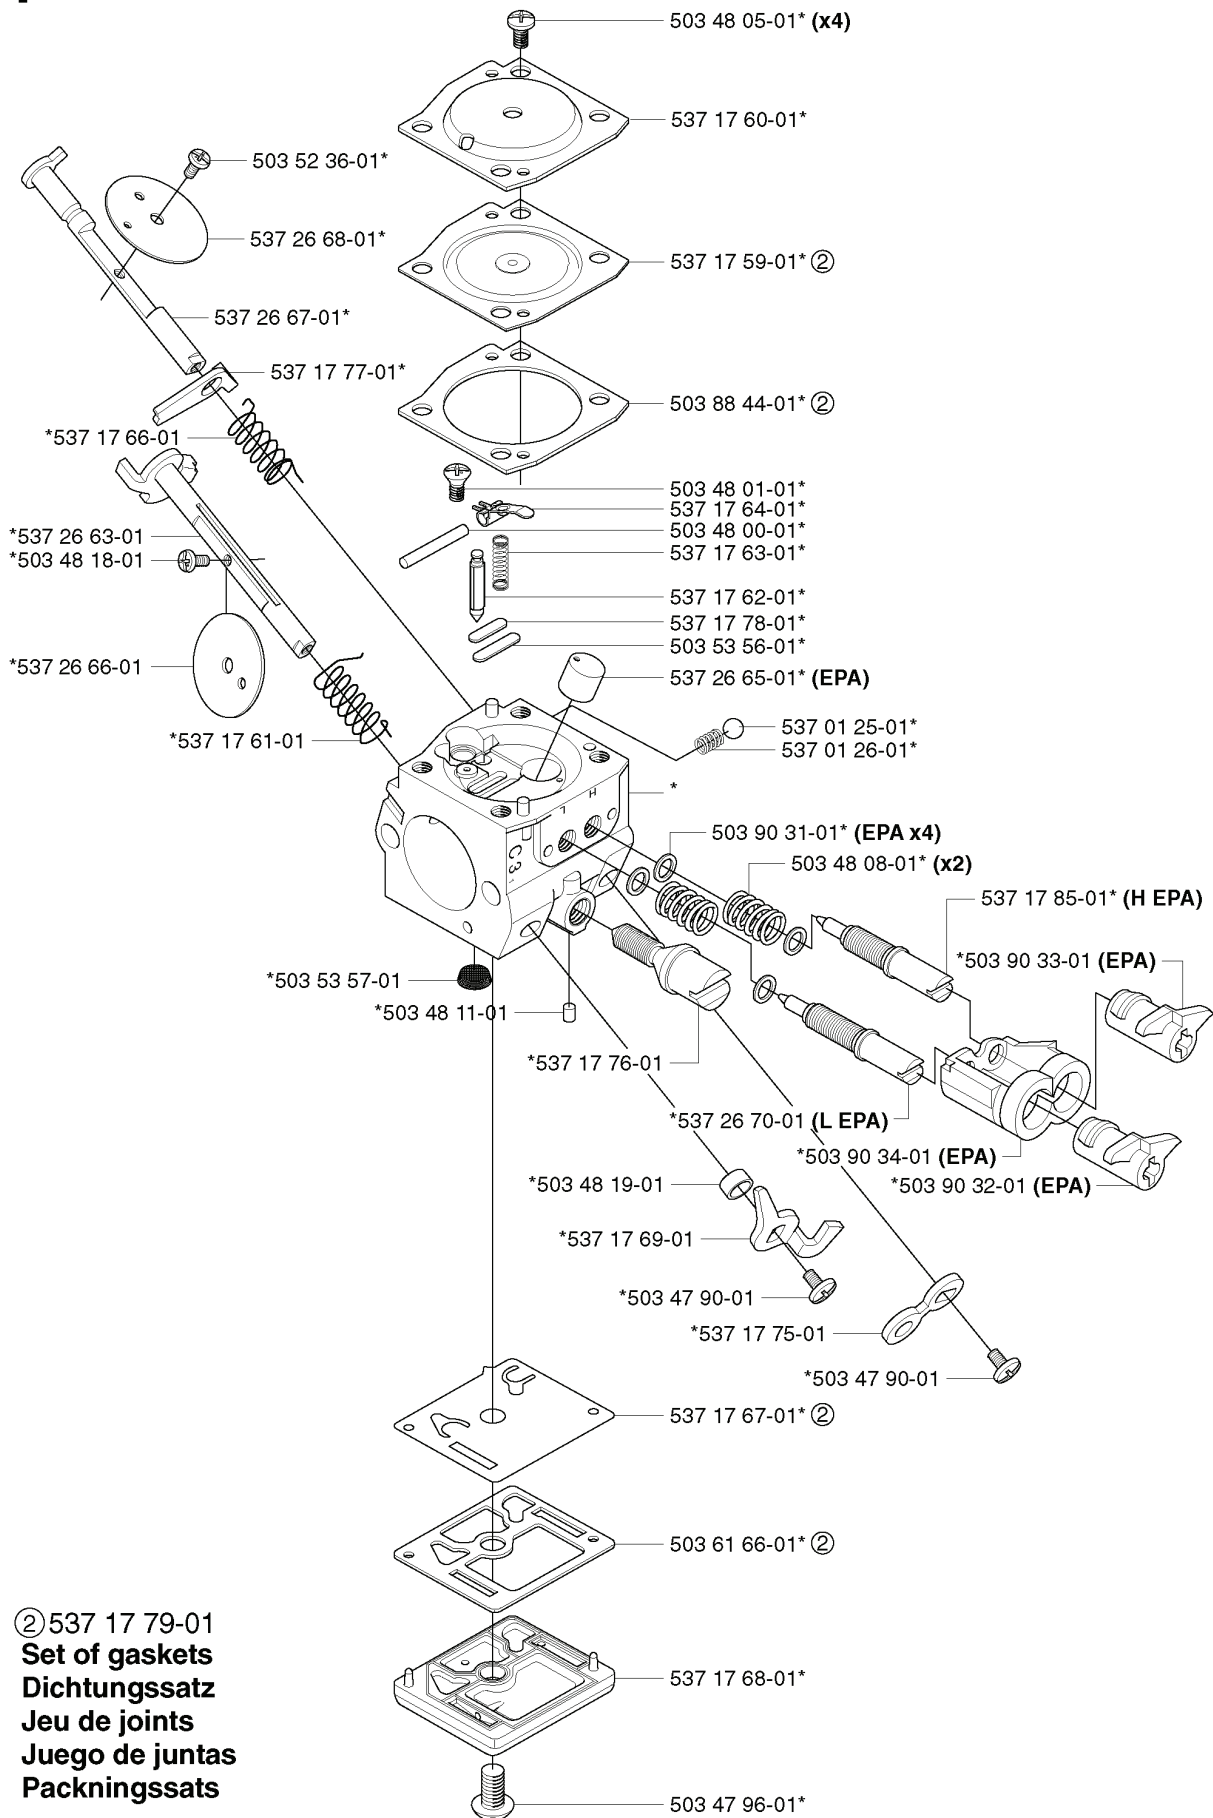

# ZAMA C3-EL18

REF.	PART NO.	DESCRIPTION	REMARK	QTY.	KIT
503 28 32-08	503283208	CARBURETTOR	ZAMA C3-EL18 EPA	1	
503 52 36-01	503523601	SCREW		1	
537 26 68-01	537266801	VALVE		1	
537 26 67-01	537266701	SHAFT ASSY		1	
537 17 77-01	537177701	LEVER		1	
537 17 66-01	537176601	SPRING		1	
537 26 63-01	537266301	SHAFT ASSY		1	
503 48 18-01	503481801	SCREW		1	
537 26 66-01	537266601	VALVE		1	
537 17 61-01	537176101	SPRING		1	
503 53 57-01	503535701	STRAINER		1	
503 48 11-01	503481101	PIECE		1	
537 17 76-01	537177601	SCREW		1	
503 48 19-01	503481901	COLLAR		1	
537 17 69-01	537176901	LEVER		1	
537 17 75-01	537177501	LEVER		1	
537 17 67-01	537176701	DIAPHRAGM	537 17 79-01 SET OF GASKETS	1	
503 61 66-01	503616601	GASKET	537 17 79-01 SET OF GASKETS	1	
537 17 68-01	537176801	COVER		1	
503 47 96-01	503479601	SCREW		1	
503 47 90-01	503479001	SCREW		1	
503 90 32-01	503903201	LIMITER CAP	EPA	1	
503 90 34-01	503903401	RETAINER	EPA	1	
537 26 70-01	537267001	SCREW	L EPA	1	
503 90 33-01	503903301	LIMITER CAP	EPA	1	
537 17 85-01	537178501	SCREW	H EPA	1	
503 48 08-01	503480801	SPRING		2	
503 90 31-01	503903101	WASHER	EPA	4	
537 01 26-01	537012601	SPRING		1	
537 01 25-01	537012501	BALL		1	
537 26 65-01	537266501	NOZZLE ASSY	EPA	1	
503 53 56-01	503535601	PLUG WELCH		1	
537 17 78-01	537177801	PLUG		1	
537 17 62-01	537176201	VALVE		1	
537 17 63-01	537176301	SPRING		1	
503 48 00-01	503480001	PIN RETAINING SCREW		1	
537 17 64-01	537176401	LEVER		1	
503 48 01-01	503480101	SCREW		1	
503 88 44-01	503884401	GASKET	537 17 79-01 SET OF GASKETS	1	
537 17 59-01	537175901	DIAPHRAGM	537 17 79-01 SET OF GASKETS	1	
537 17 60-01	537176001	COVER		1	