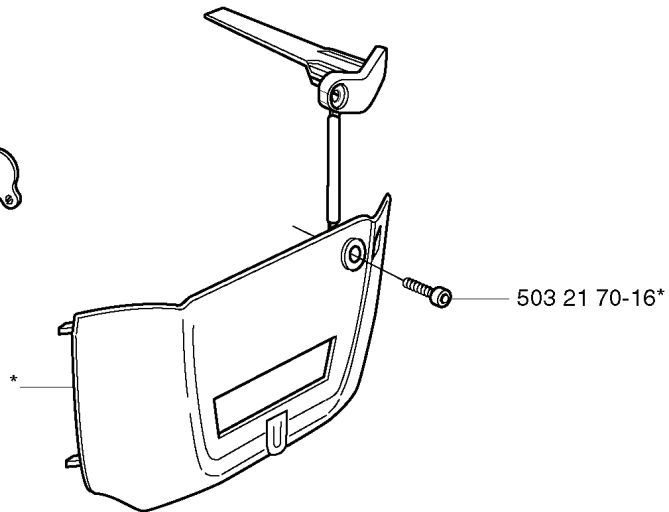

Winter kit

*compl 537 04 28-71