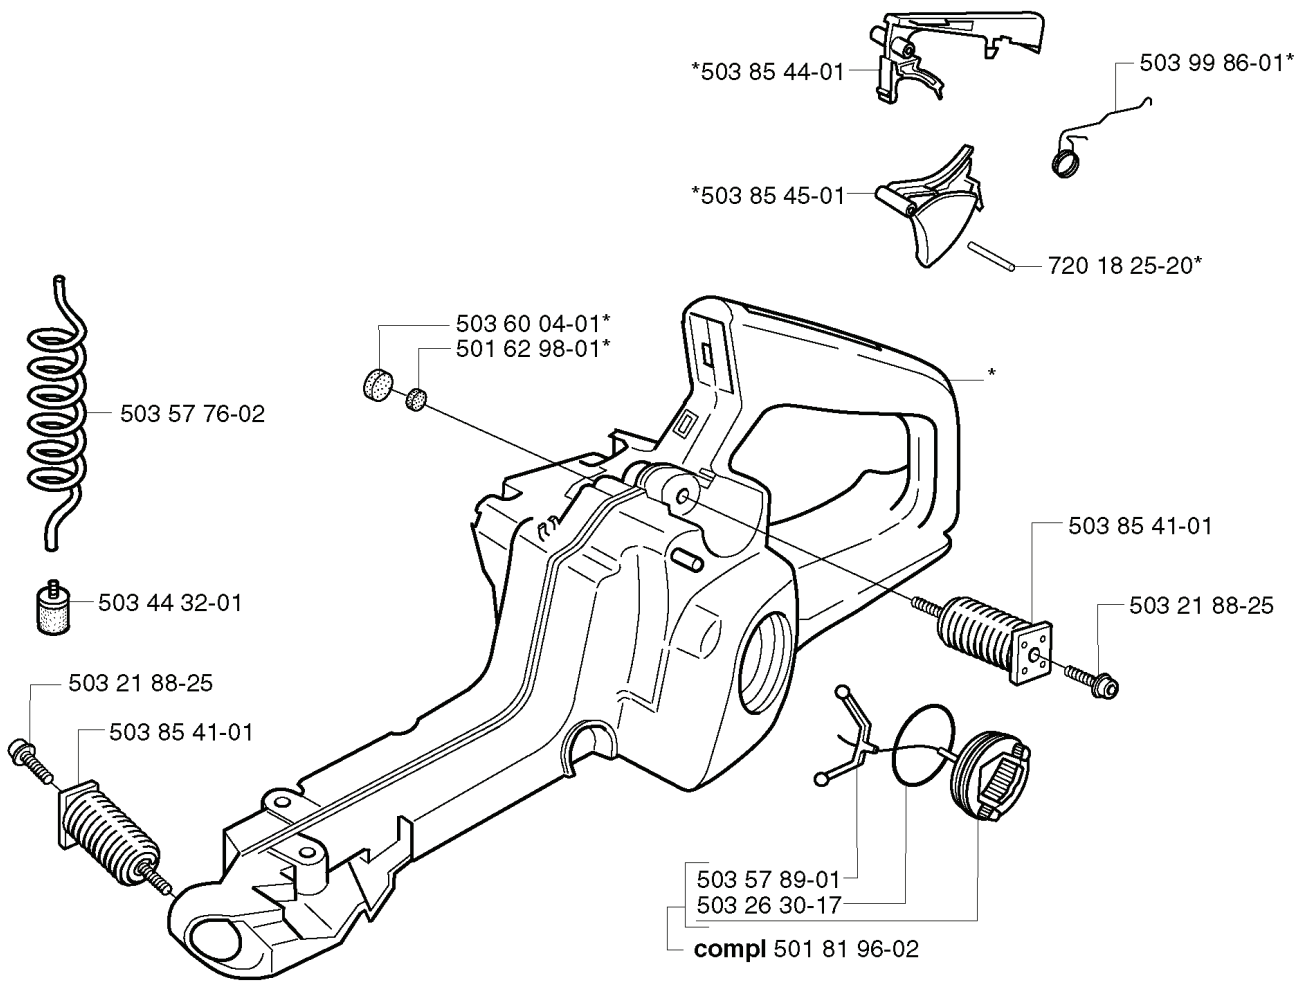

J *compl 503 86 37-71