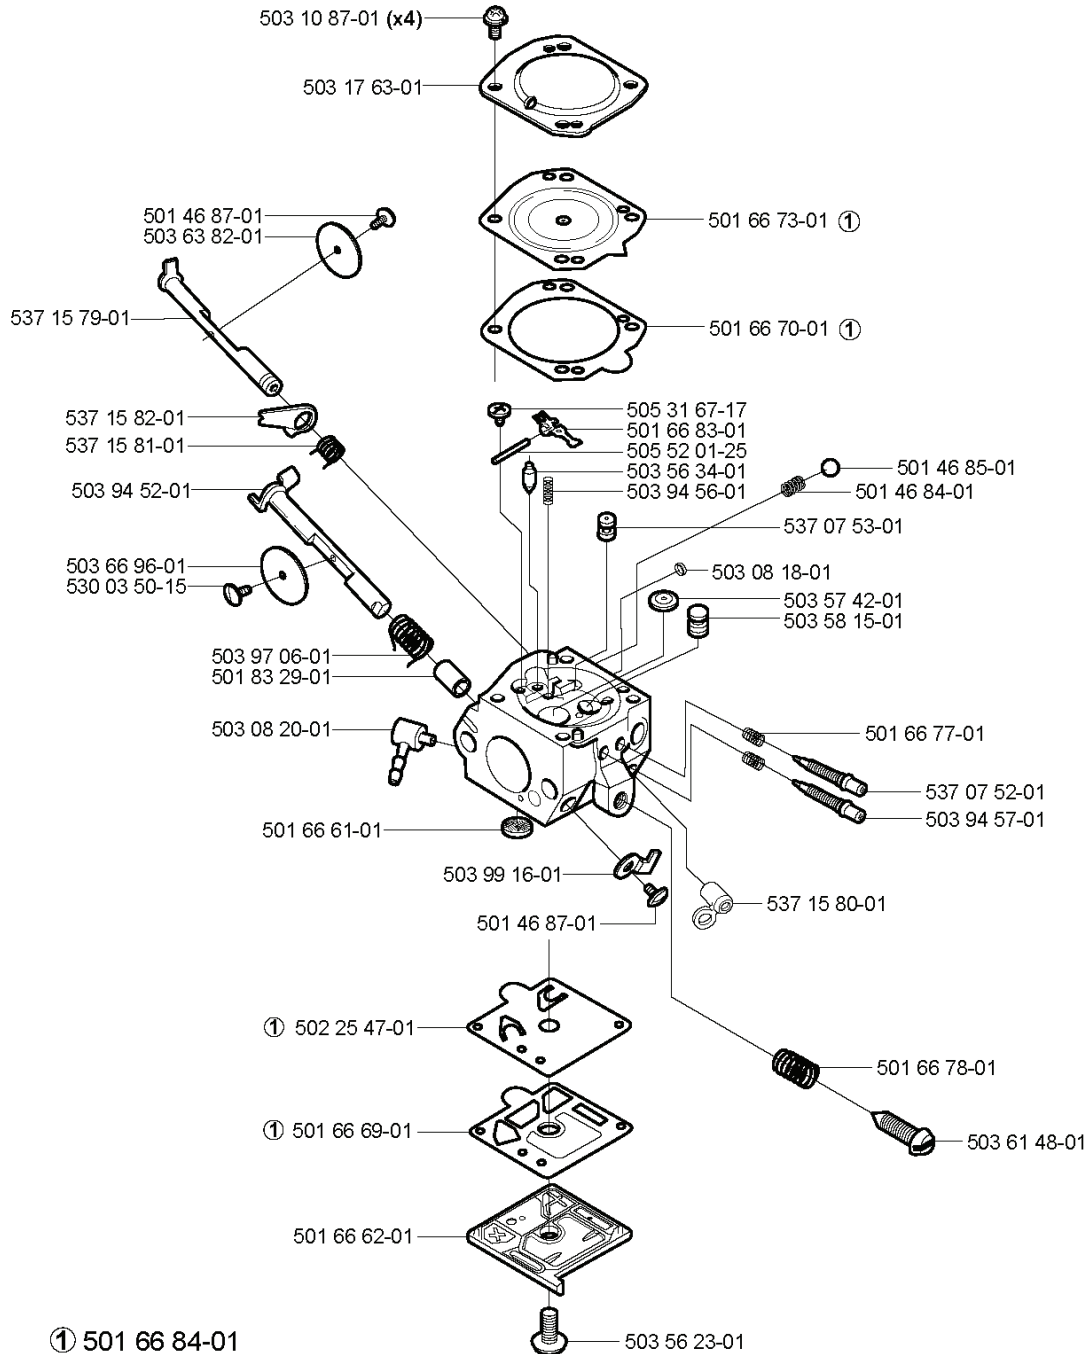

N

compl 503 28 18-12 Walbro HDA 195

① 501 66 84-01
Set of gaskets
Dichtungssatz
Jeu de joints
Juego de juntas
Packningssatz