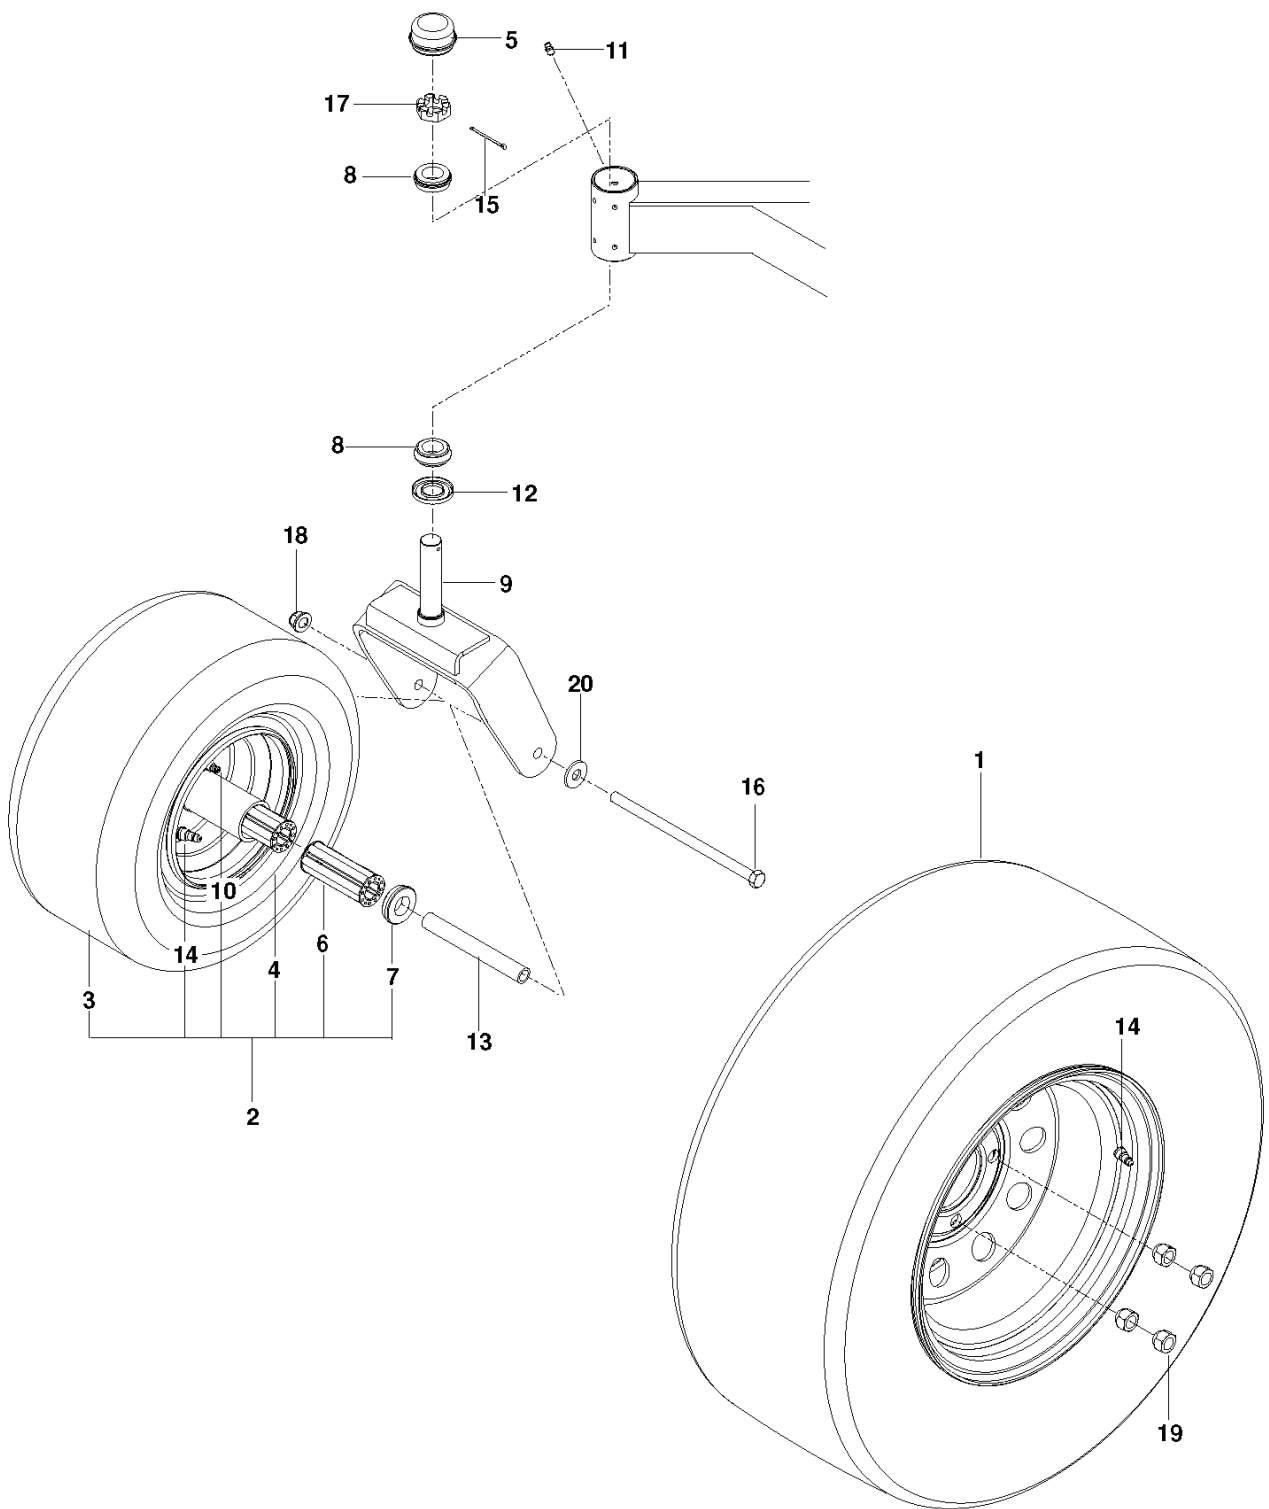

REF.	PART NO.	DESCRIPTION	REMARK	QTY.	KIT
1	521964101	TIRE		2	
2	575348701	TIRE		2	
3	575622201	TIRE		2	
4	575622101	WHEEL		2	
5	539102535	CAP		2	
6	539105307	ROLLER BEARING		4	
7	539102484	BEARING		4	
8	539102543	BEARING		4	
9	575329202	YOKE		2	
10	539103300	NIPPLE		2	
11	539101474	NIPPLE		2	
12	539102851	SEALING		2	
13	575334901	SPACER		2	
14	539912234	VALVE		4	
15	539102889	SPLIT PIN		2	
16	539105517	BOLT		2	
17	539102852	NUT		2	
18	521991101	NUT		2	
19	539101173	NUT		10	
20	539109554	WASH USS FLAT 1/2		2