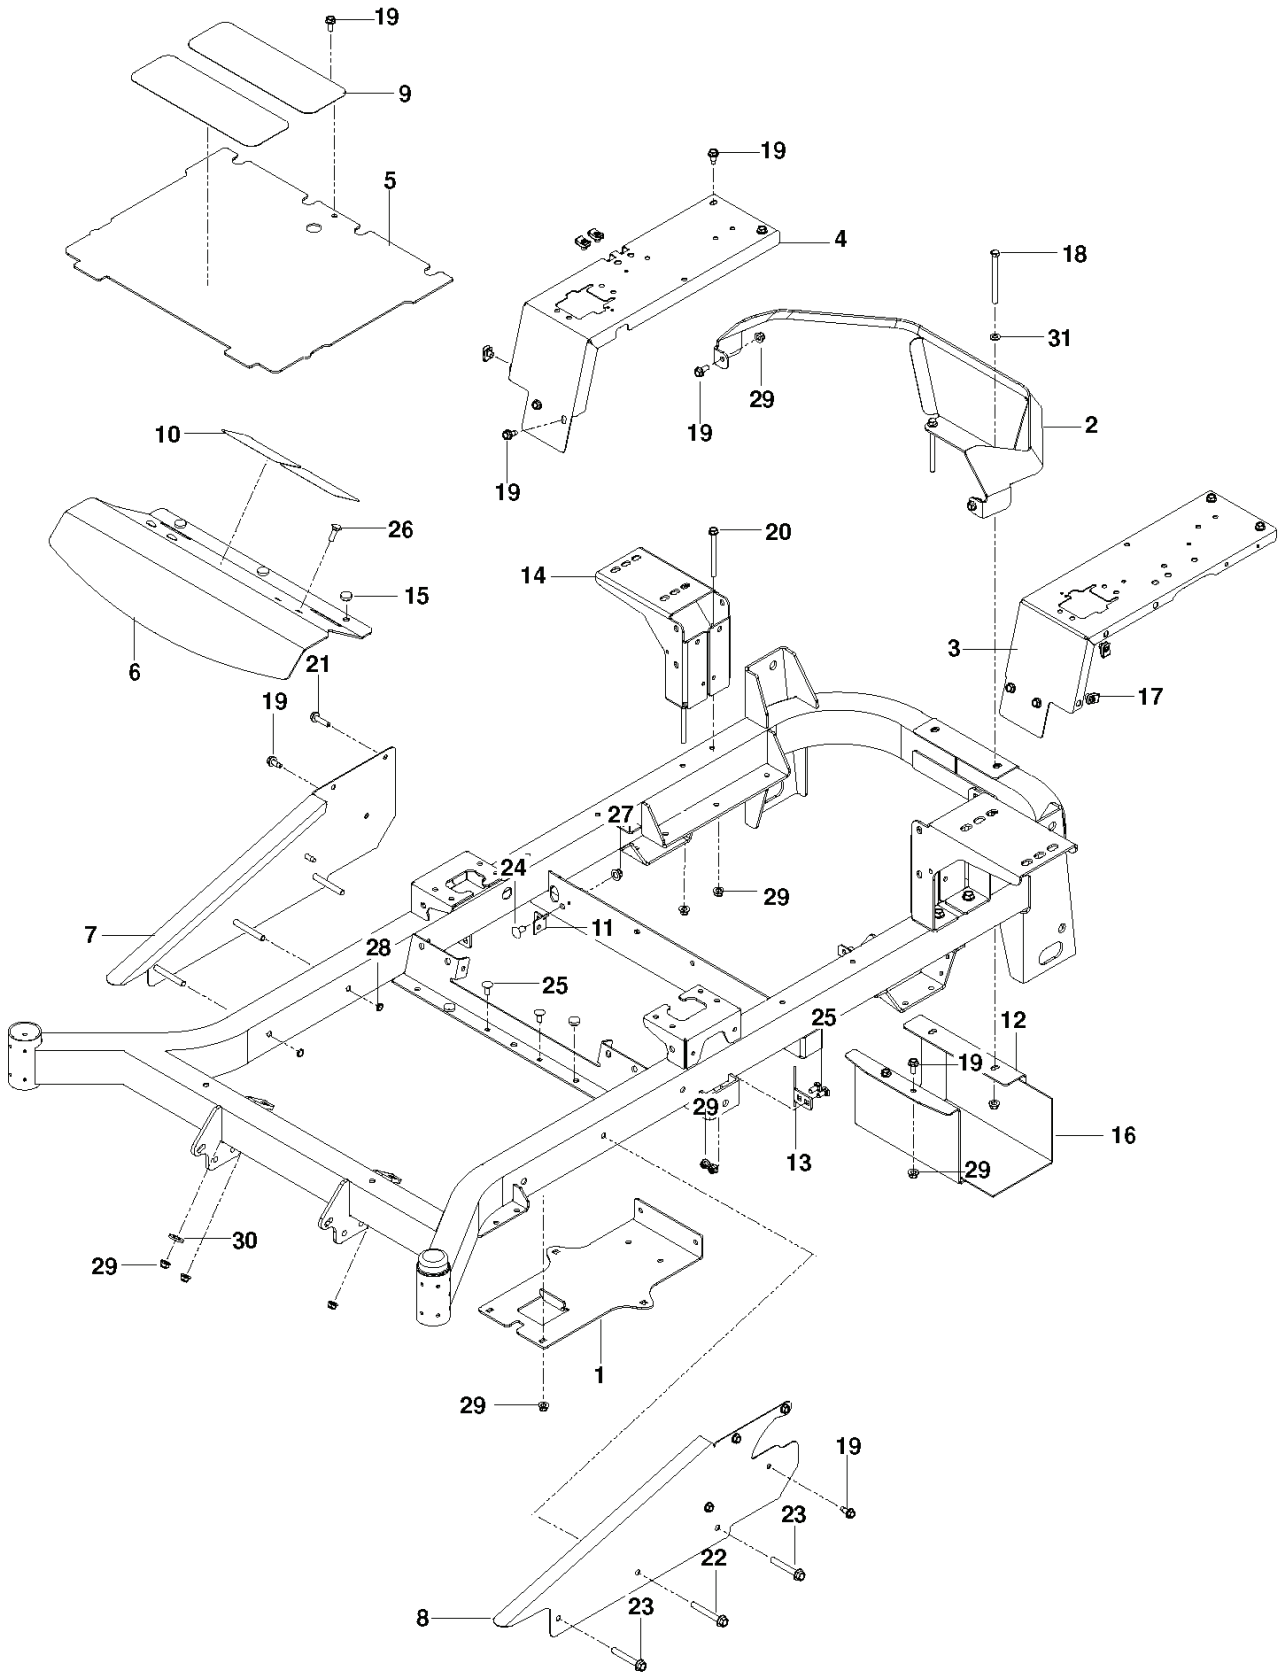

MZ 28T CE, 966613201-03, 2014-12

SPARE PARTS LIST

REF.	PART NO.	DESCRIPTION	REMARK	QTY.	KIT
1	539107959	DECAL		1	
2	539105745	DECAL	BATTERY WARNING	1	
3	539103333	DECAL	MOTION CONTROL	2	
4	539105744	DECAL	DANGER BLT DRIVE	1	
5	539105743	DECAL	NO STEP	2	
6	574841101	DECAL	CONTROL	1	
7	539105746	DECAL	SEVERING	1	
8	539112620	DECAL	BELT ROUTING	1	
9	539105829	DECAL	SOUND POWER	1	
10	532162598	DECAL	LOAD LIMITS	1	
11	539113224	DECAL	DEFLECTOR WARN	1	
12	539110974	DECAL	TRACKING	2	
13	525749701	DECAL	HEIGHT ADJUST	1	
14	539132187	DECAL		1	
15	532429196	DECAL	HUSQVARNA	2	
16	532428676	DECAL	CROWN H	2	
17	574815501	DECAL	HYDROGEAR	1	
18	521988003	DECAL	MZ28T	1	

REF.	PART NO.	DESCRIPTION	REMARK	QTY.	KIT
1	575017202	PLATE		1	
2	575348402	GUARD		1	
3	577256802	PANEL		1	
4	577256902	PANEL		1	
5	539132744	PLATE		1	
6	539132380	PLATE		1	
7	539131579	PLATE		1	
8	539131577	PLATE		1	
9	539977778	MAT		2	
10	539121322	PAD		2	
11	575245202	BRACKET		2	
12	575230402	SHIELD		1	
13	505256401	STOP		2	
14	575533602	MOUNT		2	
15	539102587	ABSORBER		5	
16	539132859	HEAT SHIELD		1	
17	539104763	CLIP		8	
18	539102335	BOLT		2	
19	539107475	BOLT		19	
20	539131780	HHFS 5/16-18 X 3 3/4		4	
21	525544001	BOLT		1	
22	539131781	HHFS 3/8-16 X 2 3/4		2	
23	539133006	BOLT		4	
24	539109117	BOLT		2	
25	539990316	BOLT		6	
26	539990208	SCREW		3	
27	521996501	NUT		2	
28	539200282	NUT		2	
29	539112899	NUT, 5/16-18, NYLOC		6	
30	539990250	WASHER		1	
31	539990188	WASHER		2	
	579325201	FRAME	W/ Safety Decals	1	