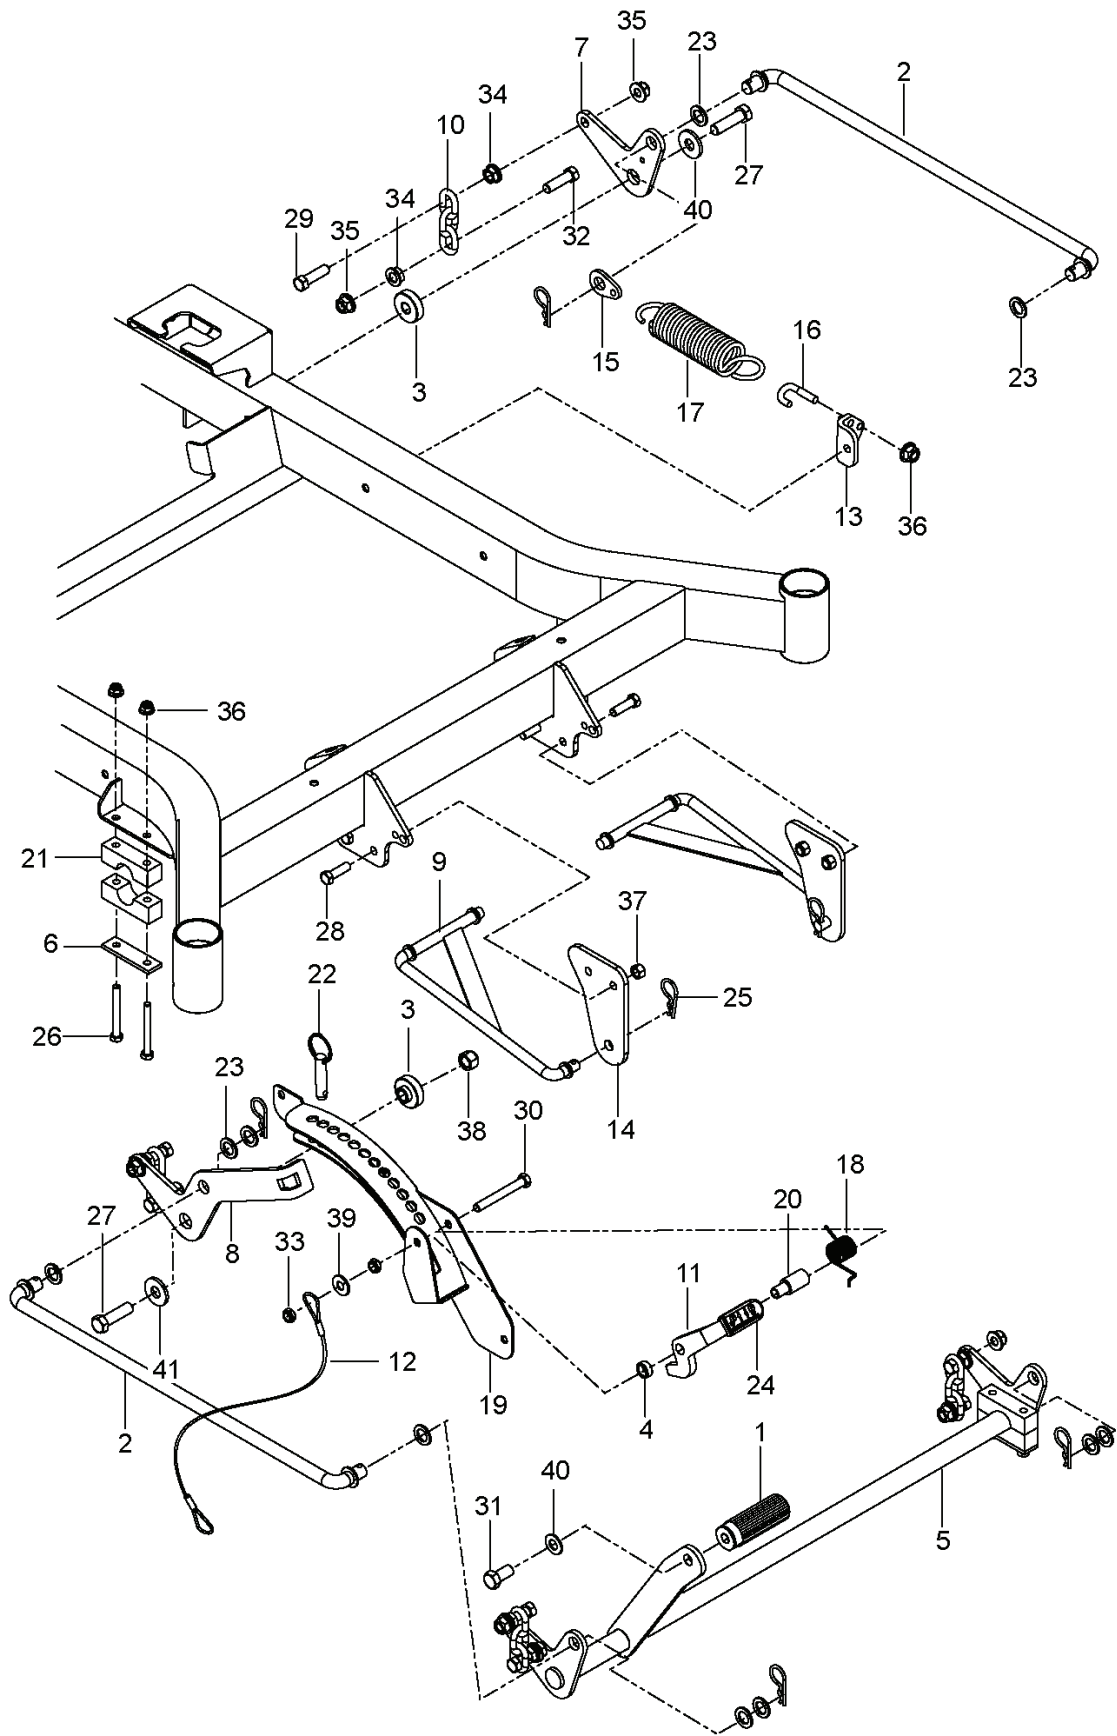

REF.	PART NO.	DESCRIPTION	REMARK	QTY.	KIT
1	510408301	PEDAL		1	
2	539110808	CROSS LINK		2	
3	539118937	IDLER SPACER		2	
4	539131861	SPACER .3		1	
5	581215202	SHAFT		1	
6	539104807	PLATE		2	
7	539131897	BELLCRANK		1	
8	539131853	BELLCRANK		1	
9	539112223	STRUT		2	
10	539109693	LIFT CHAIN - 3 LINK		4	
11	539131566	LATCH. TRANSPORT		1	
12	539105059	ROPE		1	
13	539131791	MOUNT. SPRING		1	
14	539132017	MOUNT. STRUT		2	
15	539131792	TAB. SPRING		1	
16	539112896	BOLT		1	
17	539102642	SPRING		1	
18	539132734	SPRING. TORSION		1	
19	539131850	HEIGHT. ADJUST. DECK		1	
20	539131860	PIVOT. LATCH. TRANSPORT		1	
21	539104808	SUPPORT		4	
22	539132182	PIN		1	
23	539991043	BUSHING		10	
24	539132851	GRIP. TRANSPORT-RELEASE		1	
25	539115501	COTTER		6	
26	539101721	SCREW		4	
27	539108181	HCS 1/2-13 X 1-3/4 GR 8 ZD		2	
28	539976941	SCREW		4	
29	539101175	SCREW		4	
30	539101341	SCREW		1	
31	539990646	HHCS 1/2-13 X 1		1	
32	539108073	BOLT		4	
33	539132019	NUT		8	
34	539200282	NUT		2	
35	539101331	NUT		2	
36	539112899	NUT. 5/16-18. NYLOC		5	
37	539976979	NUT		4	
38	539102582	NUT		8	
39	819141614	WASHER		1	
40	539102843	WASHER		1	
41	539109554	WASH USS FLAT 1/2		2