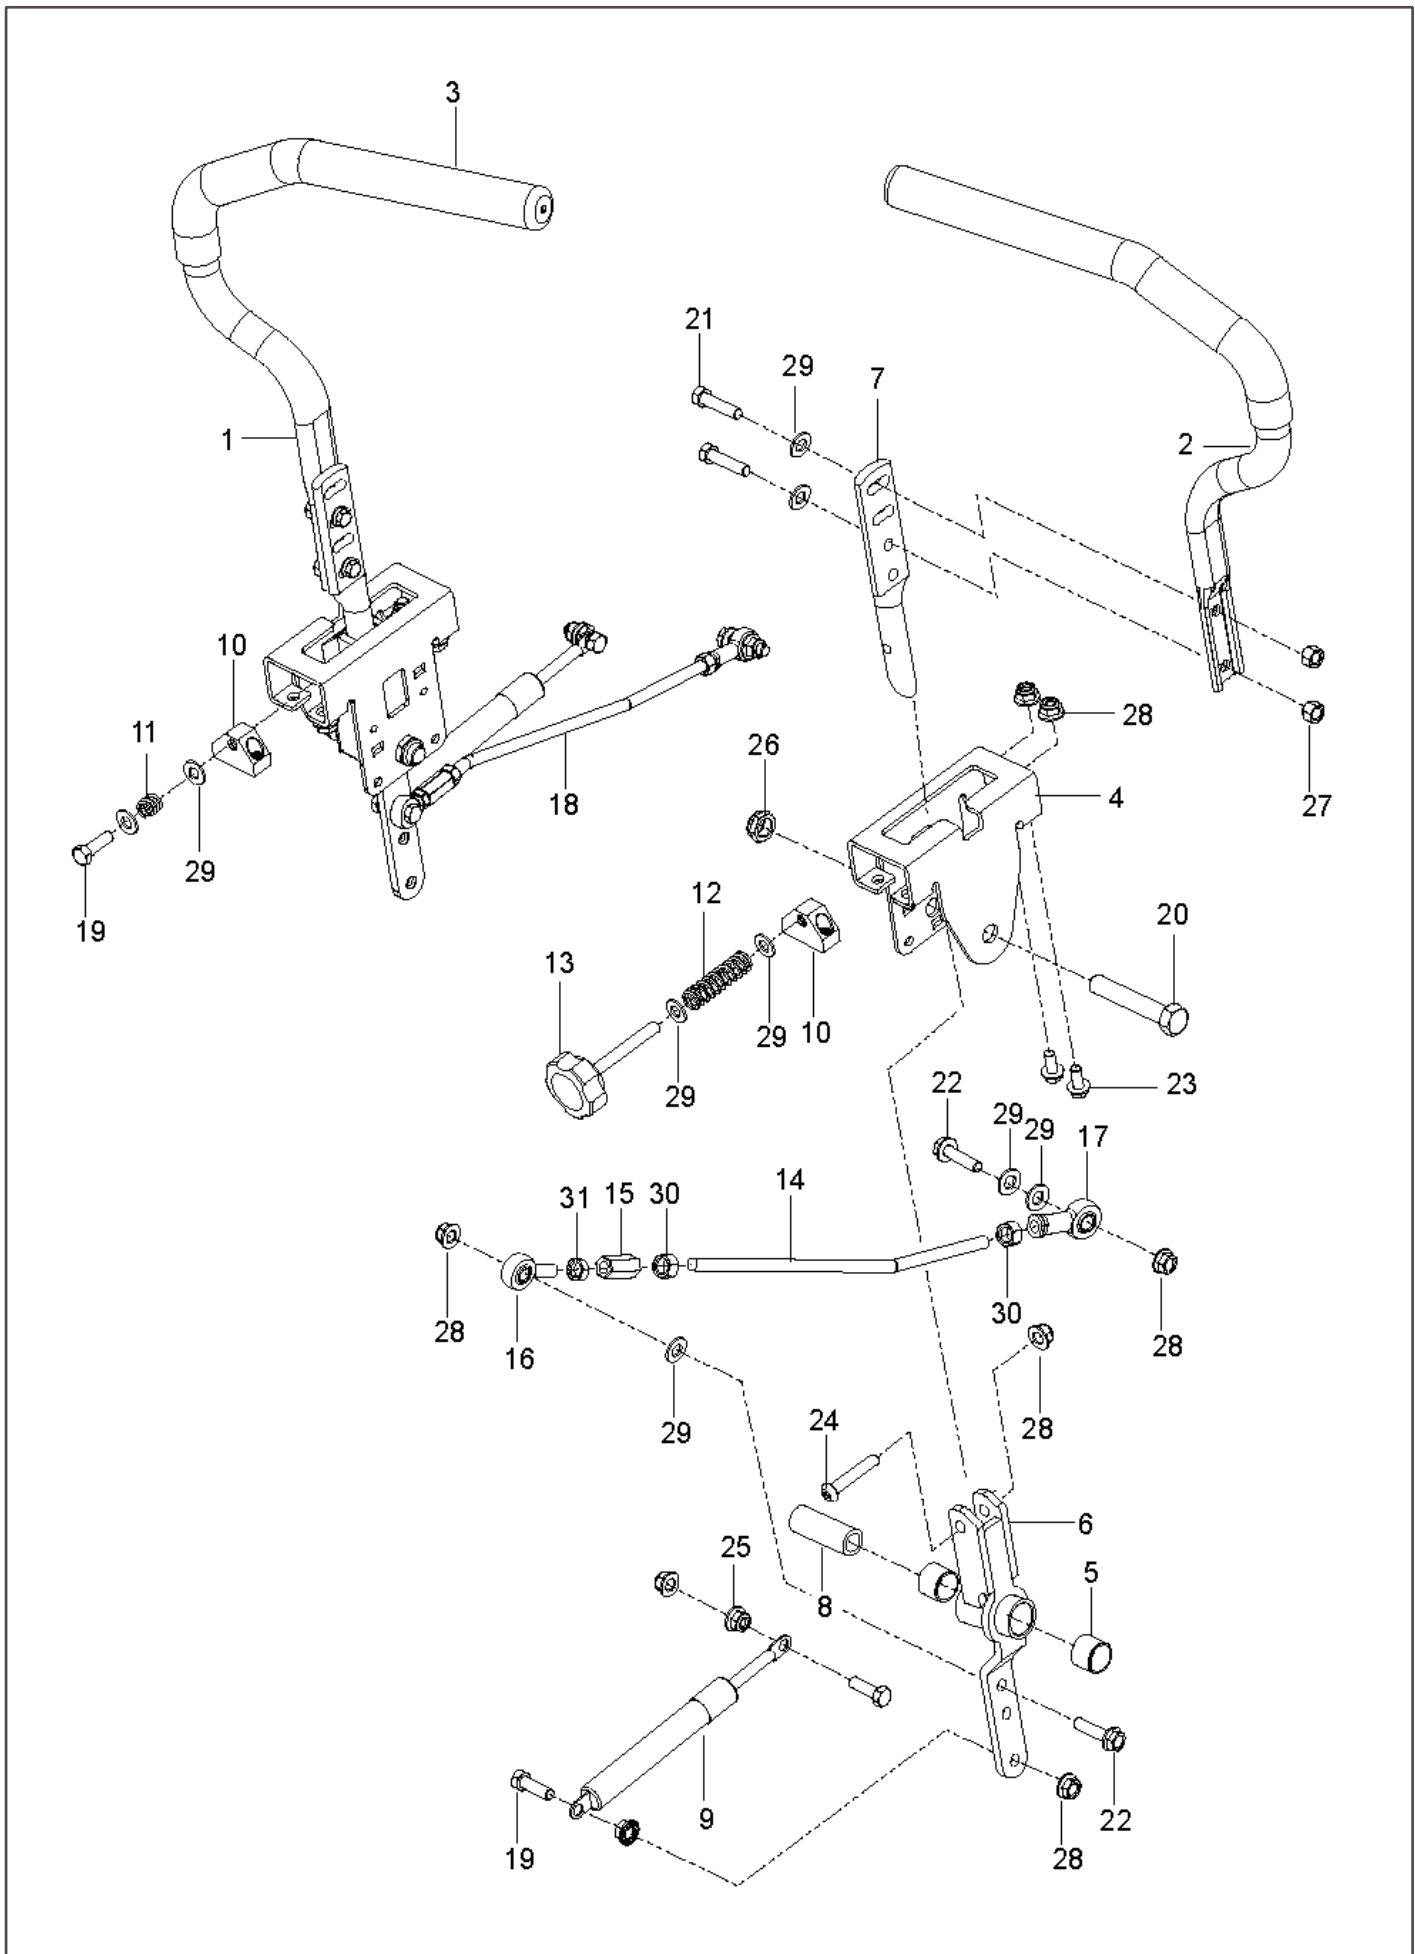

REF.	PART NO.	DESCRIPTION	REMARK	QTY.	KIT
1	590090803	TUBE		1	
2	590090804	TUBE		1	
3	539130894	GRIP		2	
4	585124705	BRACKET		2	
5	539438282	BEARING		4	
6	587187701	CONTROL		2	
7	577420001	LEVER		2	
8	584927201	SPACER		2	
9	539102720	GAS SPRING		2	
10	581437501	BLOCK		2	
11	539102845	SPRING		1	
12	576850301	SPRING		1	
13	539131799	KNOB		1	
14	574811401	ROD		2	
15	539116689	ROD END COUPLER		2	
16	588692502	ROD		2	
17	579764601	JOINT		2	
18	874780520	BOLT		5	
19	874780844	BOLT		2	
20	539976935	CAPSCREW		4	
21	525544001	BOLT		4	
22	874490512	BOLT		8	
23	576850402	SCREW		2	
24	539990585	NUT		4	
25	539108010	NUT		2	
26	539990717	NUT		6	
27	539112899	NUT, 5/16-18, NYLOC		10	
28	819111116	WASHER		12	
29	819111116	WASHER		12	
30	539990223	NUT		2	
31	539991073	NUT		1