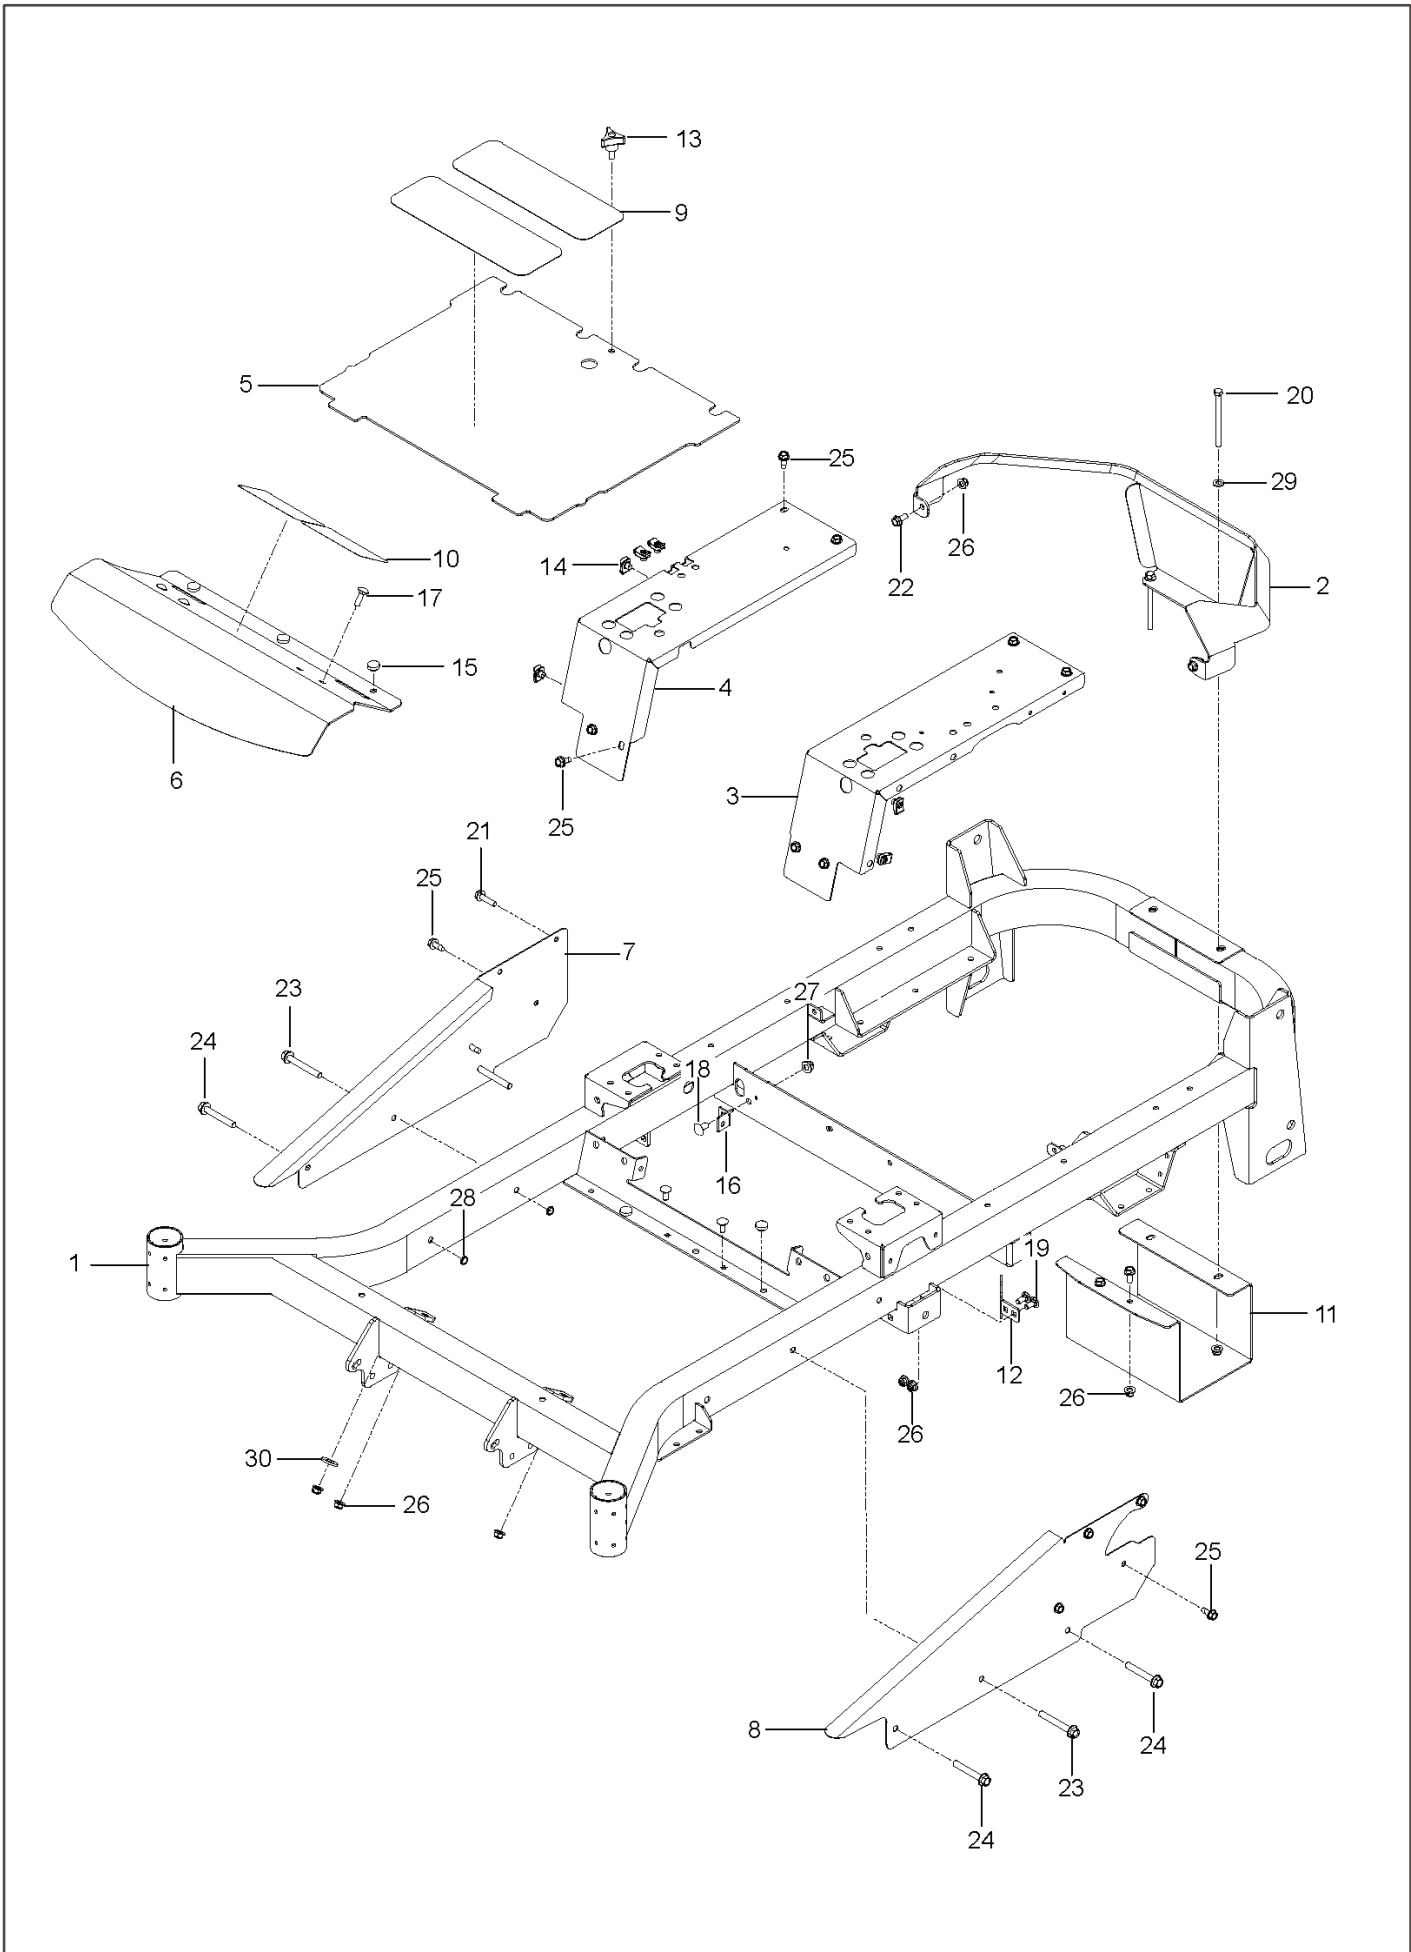

MZ 28T CE, 966613201-03, 2014-12

SPARE PARTS LIST

REF.	PART NO.	DESCRIPTION	REMARK	QTY.	KIT
1	539107959	DECAL		1	
2	539105745	DECAL	BATTERY WARNING	1	
3	539103333	DECAL	MOTION CONTROL	2	
4	539105744	DECAL	DANGER BLT DRIVE	1	
5	539105743	DECAL	NO STEP	2	
6	574841101	DECAL	CONTROL	1	
7	539105746	DECAL	SEVERING	1	
8	539112620	DECAL	BELT ROUTING	1	
9	539105829	DECAL	SOUND POWER	1	
10	532162598	DECAL	LOAD LIMITS	1	
11	539113224	DECAL	DEFLECTOR WARN	1	
12	539110974	DECAL	TRACKING	2	
13	525749701	DECAL	HEIGHT ADJUST	1	
14	539132187	DECAL		1	
15	532429196	DECAL	HUSQVARNA	2	
16	532428676	DECAL	CROWN H	2	
17	574815501	DECAL	HYDROGEAR	1	
18	521988003	DECAL	MZ28T	1	

REF.	PART NO.	DESCRIPTION	REMARK	QTY.	KIT
1	575017202	PLATE		1	
2	575348402	GUARD		1	
3	577256802	PANEL		1	
4	577256902	PANEL		1	
5	539132744	PLATE		1	
6	539132380	PLATE		1	
7	539131579	PLATE		1	
8	539131577	PLATE		1	
9	539977778	MAT		2	
10	539121322	PAD		2	
11	575245202	BRACKET		2	
12	575230402	SHIELD		1	
13	505256401	STOP		2	
14	575533602	MOUNT		2	
15	539102587	ABSORBER		5	
16	539132859	HEAT SHIELD		1	
17	539104763	CLIP		8	
18	539102335	BOLT		2	
19	539107475	BOLT		19	
20	539131780	HHFS 5/16-18 X 3 3/4		4	
21	525544001	BOLT		1	
22	539131781	HHFS 3/8-16 X 2 3/4		2	
23	539133006	BOLT		4	
24	539109117	BOLT		2	
25	539990316	BOLT		6	
26	539990208	SCREW		3	
27	521996501	NUT		2	
28	539200282	NUT		2	
29	539112899	NUT, 5/16-18, NYLOC		6	
30	539990250	WASHER		1	
31	539990188	WASHER		2	
	579325201	FRAME	W/ Safety Decals	1	