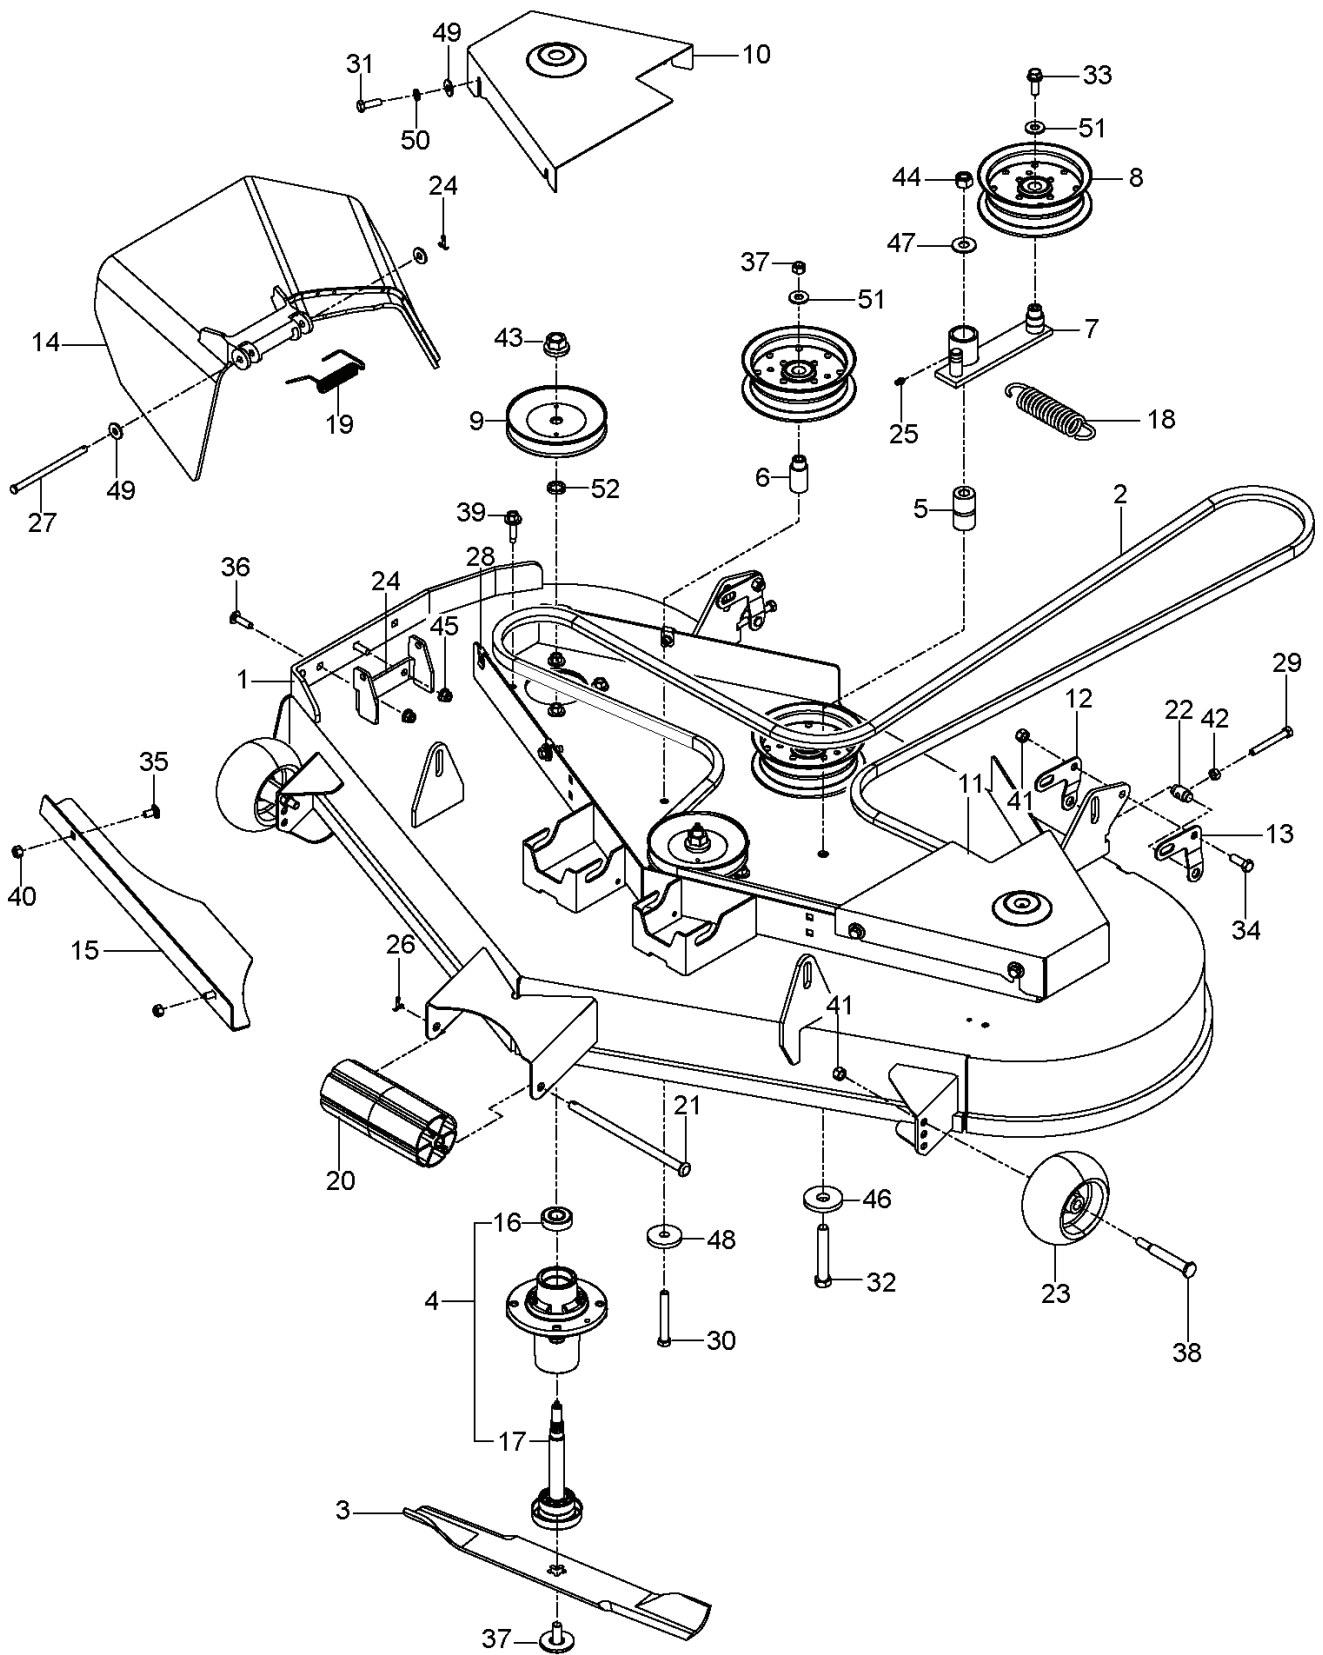

REF.	PART NO.	DESCRIPTION	REMARK	QTY.	KIT
1	581505301	DECK		1	
2	522811301	BELT		1	
3	539112079	RIDE ON BLADE		3	
4	539112170	HOUSING ASSY		3	
5	539103427	BUSHING		1	
6	539112169	BUSHING		2	
7	539112198	ARM		1	
8	539132728	PULLEY		3	
9	532173436	PULLEY		3	
10	539112242	SHIELD		1	
11	539112244	SHIELD		1	
12	584859402	BRACKET		2	
13	584859404	BRACKET		2	
14	539110733	CHUTE		1	
15	539112417	PLATE		1	
16	532110485	BEARING		3	
17	532187291	SHAFT		3	
18	539103256	SPRING		1	
19	539110735	SPRING		1	
20	532176066	ROLLER		1	
21	532179127	ROD ROLLER NOSE		1	
22	539131859	TRUNION. PITCH		1	
23	539107610	WHEEL		2	
24	581606002	BRACKET		1	
25	539976998	NIPPLE		1	
26	539990365	PIN RETAINING SCREW		2	
27	539110736	CLEVIS PIN		1	
28	539104763	CLIP		8	
29	539108396	HCS 5/16-18X2-1/2 TPBLT GR5 ZD		2	
30	874780648	BOLT		2	
31	874780516	BOLT		8	
32	539103433	SCREW		1	
33	539990582	SCREW		1	
34	539990563	SCREW		2	
35	872110505	BOLT		3	
36	872110508	BOLT		2	
37	539107522	BOLT		3	
38	532137644	SCREW		2	
39	584953901	BOLT		12	
40	873800500	LOCK NUT		3	
41	539976979	NUT		6	
42	539990196	NUT		2	
43	539107590	NUT		3	
44	539101331	NUT		1	
45	539112899	NUT, 5/16-18, NYLOC		2	
46	539102243	WASHER		1	
47	539990550	WASHER		1	
48	539106504	WASHER		2	
49	819121414	WASHER		10	
50	810030500	WASHER		8	
51	819141614	WASHER		3	
52	539107520	WASHER		3