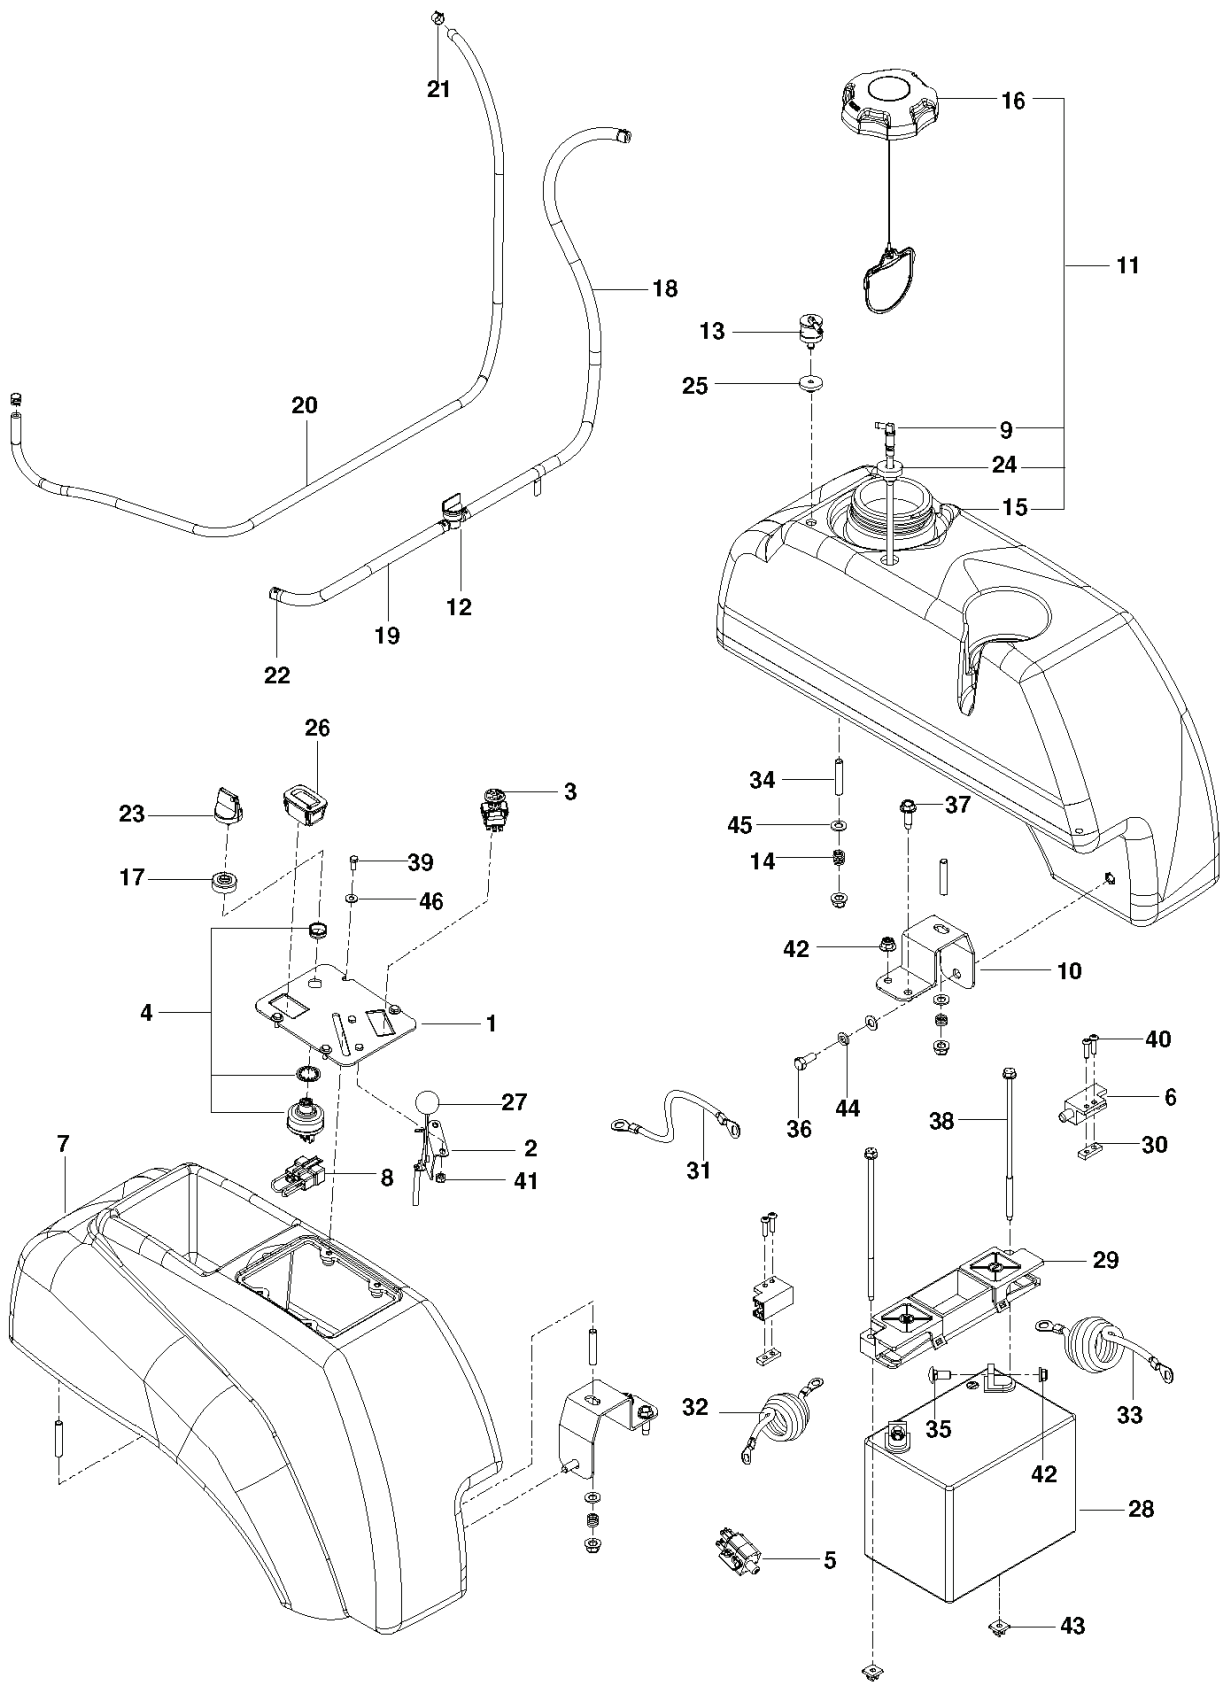

REF.	PART NO.	DESCRIPTION	REMARK	QTY.	KIT
1	574841202	PLATE		1	
2	539112438	THROTTLE CABLE		1	
3	582107602	SWITCH		1	
4	574455401	SWITCH		1	
5	539113792	SWITCH		1	
6	532109553	SWITCH		2	
7	539107593	CONSOLE		1	
8	575321001	PLUG		1	
9	576469201	FITTING		1	
10	539131671	SUPPORT		2	
11	576370102	SERVICE KIT		1	
12	539916325	VALVE		1	
13	576618101	TANK VENT		1	
14	539102845	SPRING		6	
15	576370101	TANK		1	
16	575018101	CAP		1	
17	539103178	NUT CAP		1	
18	539107765	HOSE FUEL		1	
19	539932956	GAS LINE 10"		1	
20	576660602	HOSE		1	
21	575436501	CLAMP		2	
22	539912222	CLAMP		4	
23	574455501	KEY		1	
24	539105245	GROMMET		1	
25	576618201	GROMMET		1	
26	532401763	DISPLAY		1	
27	539133049	KNOB ROUND BALL		1	
28	539102436	BATTERY		1	
29	539107628	HOLDER		1	
30	539102678	PLATE		2	
31	539102757	CABLE		1	
32	539104974	CABLE		1	
33	539107645	CABLE		1	
34	539102502	STUD		6	
35	539990316	BOLT		2	
36	539976934	SCREW		2	
37	539113226	BLT 5/16-18 X 1 THRD FORM ZD		3	
38	539107632	BOLT		2	
39	539990411	SCREW		6	
40	574822701	SCREW		4	
41	539976977	NUT		2	
42	539112899	NUT, 5/16-18, NYLOC		12	
43	539107629	NUT		2	
44	539990187	WASHER		2	
45	539990188	WASHER		8	
46	539105408	WASHER		4	
	575320901	HARNES	NOT SHOWN	1