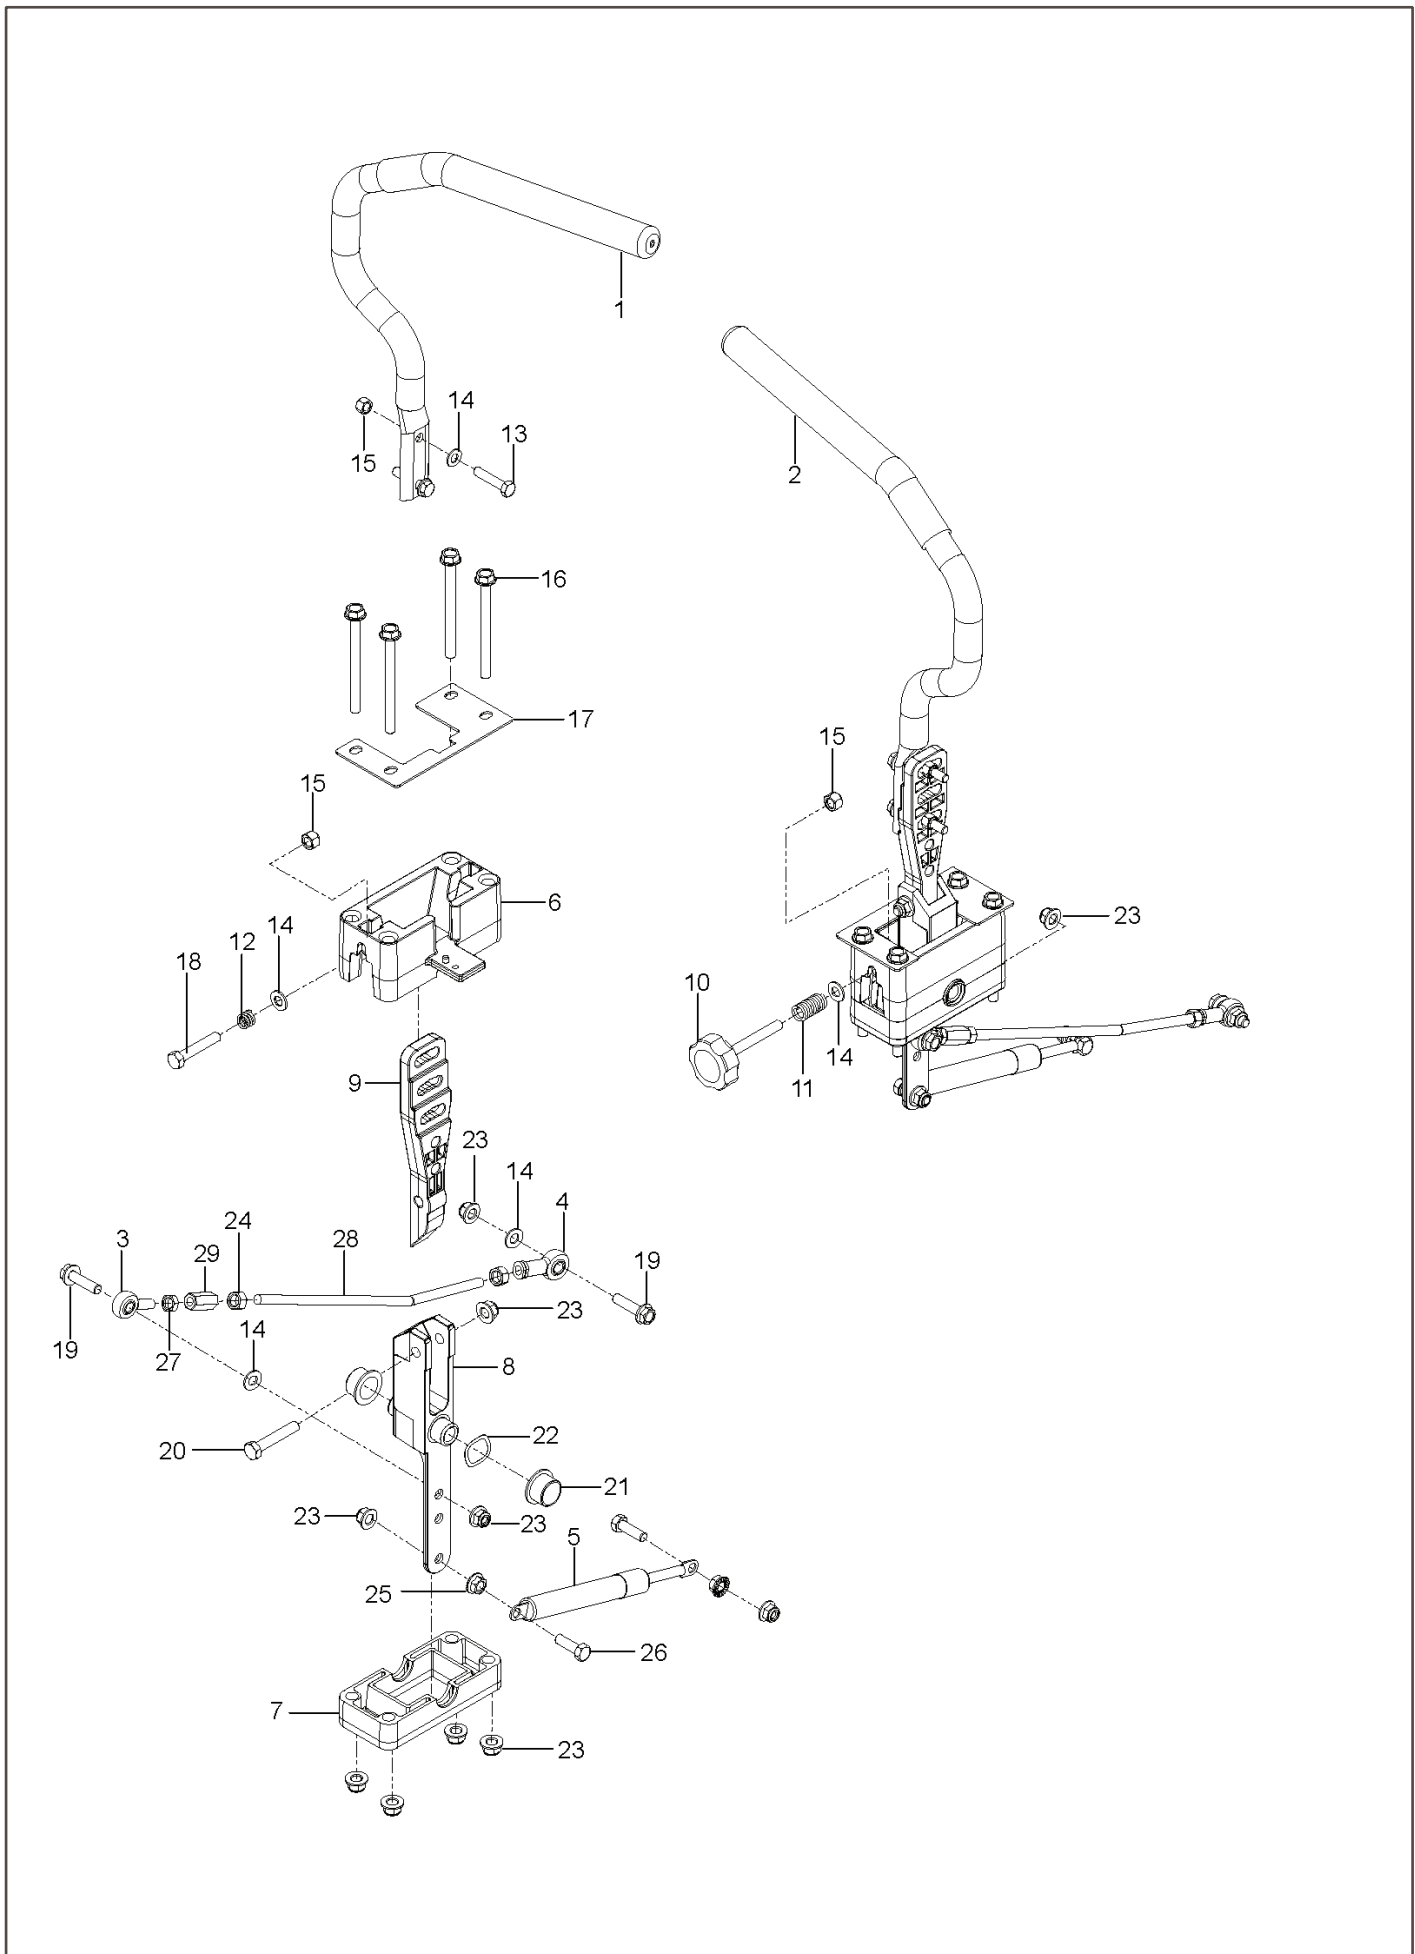

REF.	PART NO.	DESCRIPTION	REMARK	QTY.	KIT
1	539132009	LEVER. DRIVE W/GRIP RT	RT	1	
2	539132010	LEVER. DRIVE W/GRIP LT	LT	1	
3	539116690	ROD END - LH	LH	2	
4	539115729	RH ROD END	RH	2	
5	539102720	GAS SPRING		2	
6	539131517	BLOCK. UPPER	UPPER	2	
7	539131519	BLOCK. LOWER	LOWER	2	
8	522452901	PIVOT		2	
9	539131521	MOUNT. DR CNTRL HANDLE		2	
10	539131799	KNOB		1	
11	539101224	SPRING		1	
12	539102845	SPRING		1	
13	539976935	CAPSCREW		4	
14	539990188	WASHER		10	
15	539990717	NUT		6	
16	539131780	HHFS 5/16-18 X 3 3/4		8	
17	575230002	PLATE		2	
18	539108394	HCS 5/16-18X1-3/4 TPBLT GR5 ZD		1	
19	525544001	BOLT		4	
20	539990669	SCREW		2	
21	539131518	BEARING		4	
22	539133007	WASHER		2	
23	539112899	NUT, 5/16-18, NYLOC		16	
24	539990223	NUT		4	
25	539990585	NUT		4	
26	539990209	SCREW		2	
27	539991073	NUT		2	
28	574811401	ROD		2	
29	539116689	ROD END COUPLER		2