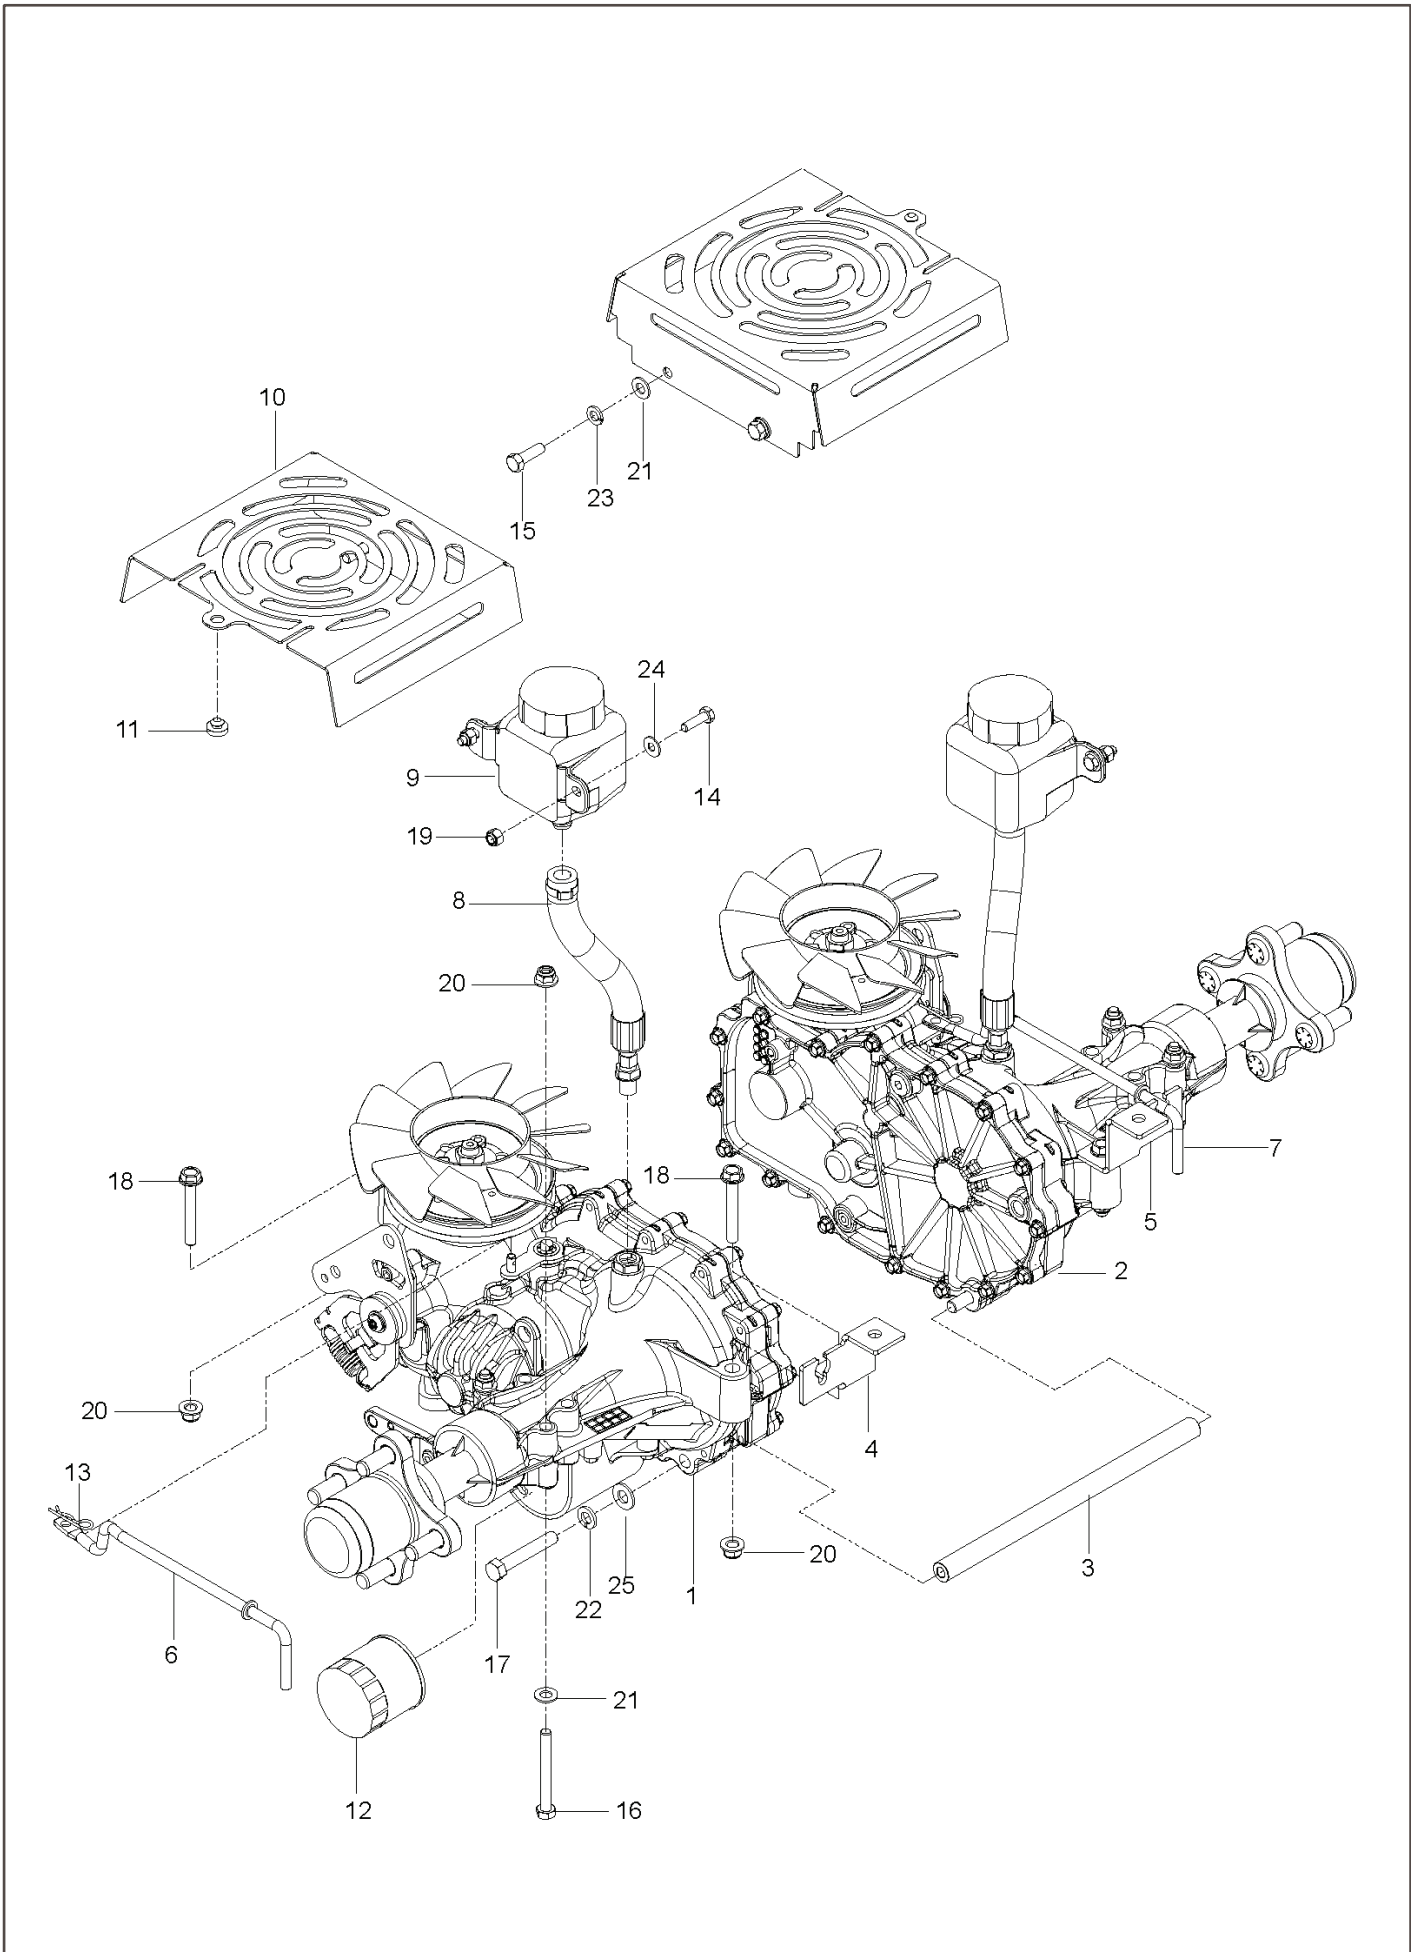

REF.	PART NO.	DESCRIPTION	REMARK	QTY.	KIT
1	574569101	TRANSMISSION		1	
2	574569102	TRANSMISSION		1	
3	574868501	SPACER		1	
4	575017102	BRACKET		1	
5	575017002	BRACKET		1	
6	539131616	LINKAGE. LEFT BYPASS		1	
7	539131618	LINKAGE. RIGHT BYPASS		1	
8	574892101	HOSE ASSY		2	
9	574811301	TANK		2	
10	575778202	SHIELD		2	
11	539102587	ABSORBER		2	
12	539113466	OIL FILTER		2	
13	539976988	PIN		2	
14	539990643	BOLT		4	
15	539990209	SCREW		4	
16	539101721	SCREW		4	
17	539108551	HCS 3/8-16X2-1/4 LOC PATCH GR8		2	
18	574233801	SCREW		4	
19	539976978	NUT		4	
20	539112899	NUT, 5/16-18, NYLOC		8	
21	539990188	WASHER		8	
22	539990118	WASHER		2	
23	539990187	WASHER		4	
24	539990055	WASHER		4	
25	539990122	WASHER		2	
	580906202	SPACER		1