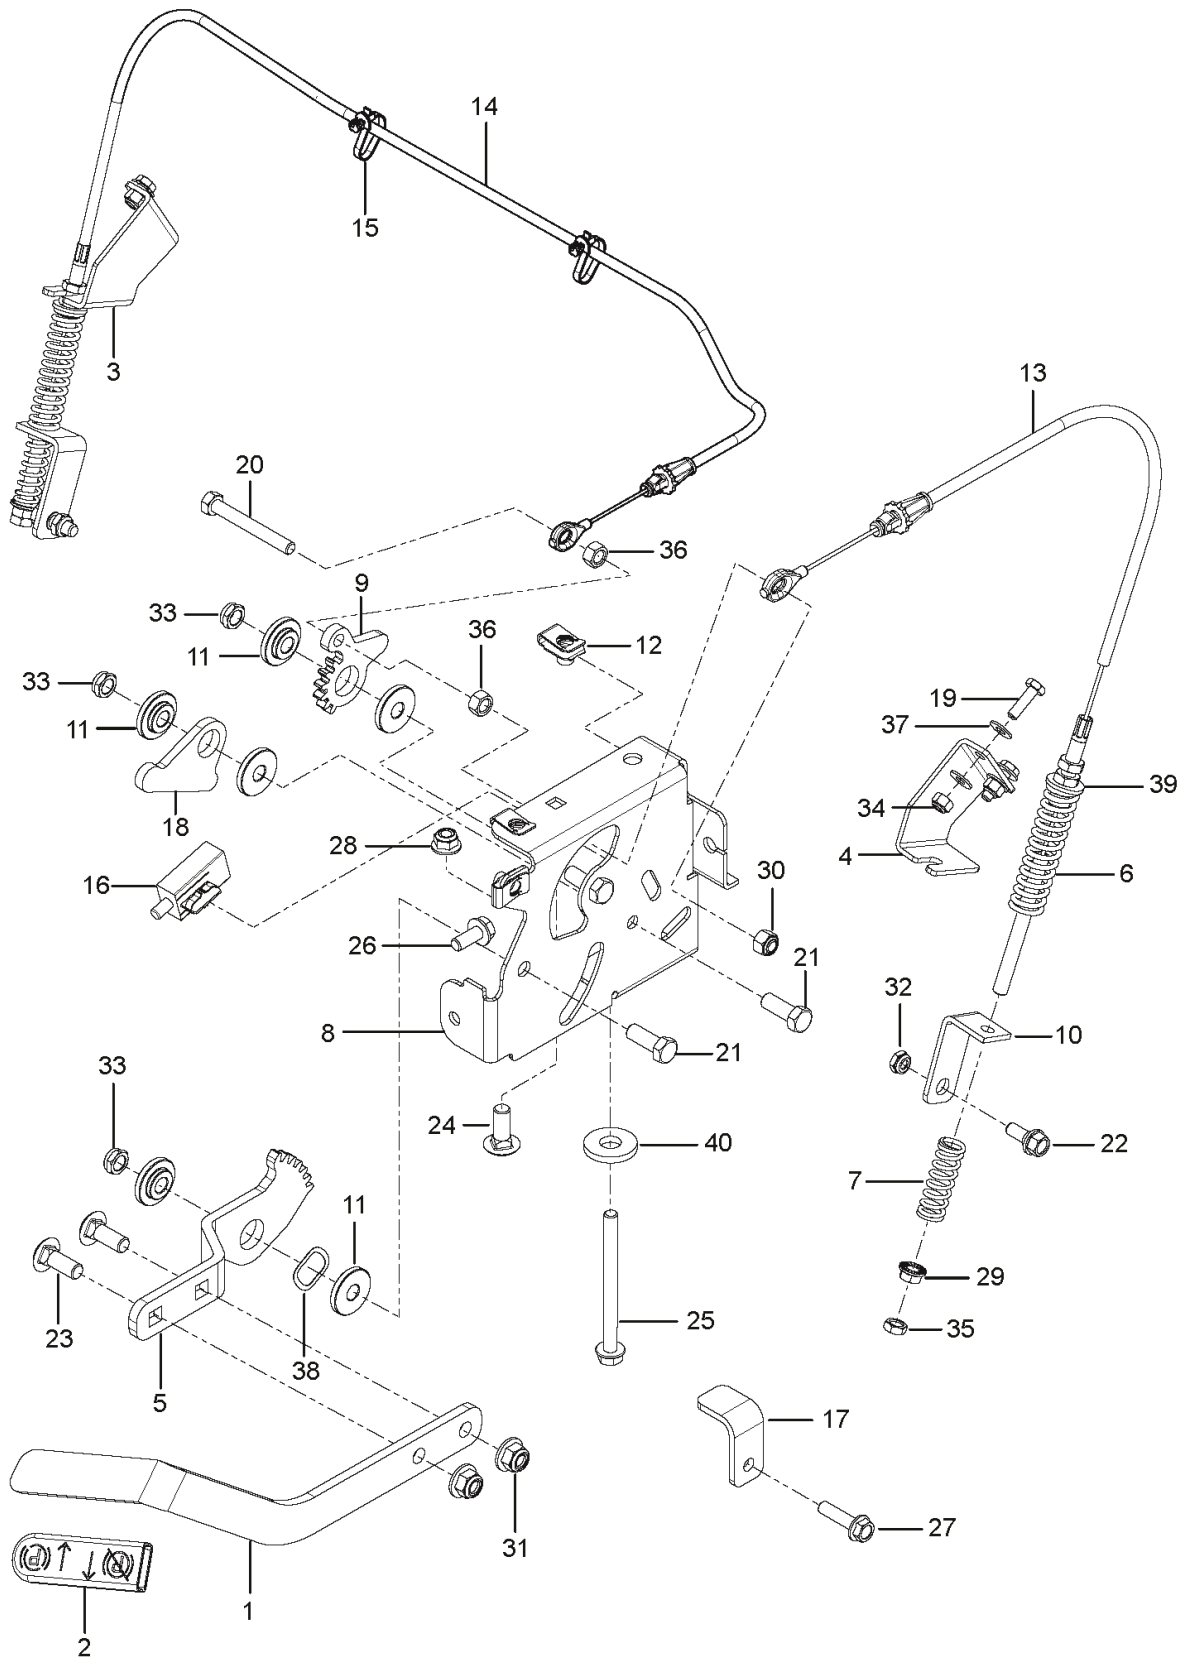

REF.	PART NO.	DESCRIPTION	REMARK	QTY.	KIT
1	539132151	ARM		1	
2	539105036	GRIP		1	
3	593279202	BRACKET		1	
4	593279902	BRACKET		1	
5	590337701	GEAR		1	
6	575230201	SPRING		2	
7	575230301	SPRING		2	
8	590631502	MOUNT		1	
9	590204501	GEAR		1	
10	575229802	BRACKET		2	
11	539132161	BUSHING		4	
12	539104763	CLIP		3	
13	539132173	CABLE		1	
14	539132174	CABLE		1	
15	505280001	TIE WRAP		2	
16	532197802	SWITCH		1	
17	596018303	BRACKET		1	
18	539990643	BOLT		4	
19	539108396	HCS 5/16-18X2-1/2 TPBLT GR5 ZD		1	
20	539990563	SCREW		2	
21	539110303	BOLT		2	
22	539990645	BOLT		2	
23	539990316	BOLT		1	
24	539131780	HHFS 5/16-18 X 3/4		1	
25	874490512	BOLT		1	
26	525544001	BOLT		1	
27	539112899	NUT, 5/16-18, NYLOC		1	
28	539990585	NUT		2	
29	539990717	NUT		1	
30	521996501	NUT		2	
31	539115617	5/16-18 THIN PROF NY		2	
32	539200282	NUT		2	
33	539976978	NUT		4	
34	539107897	NUT		2	
35	539990196	NUT		2	
36	539990055	WASHER		8	
37	539133007	WASHER		1	
38	539990122	WASHER		2	
39	539109554	WASH USS FLAT 1/2		1