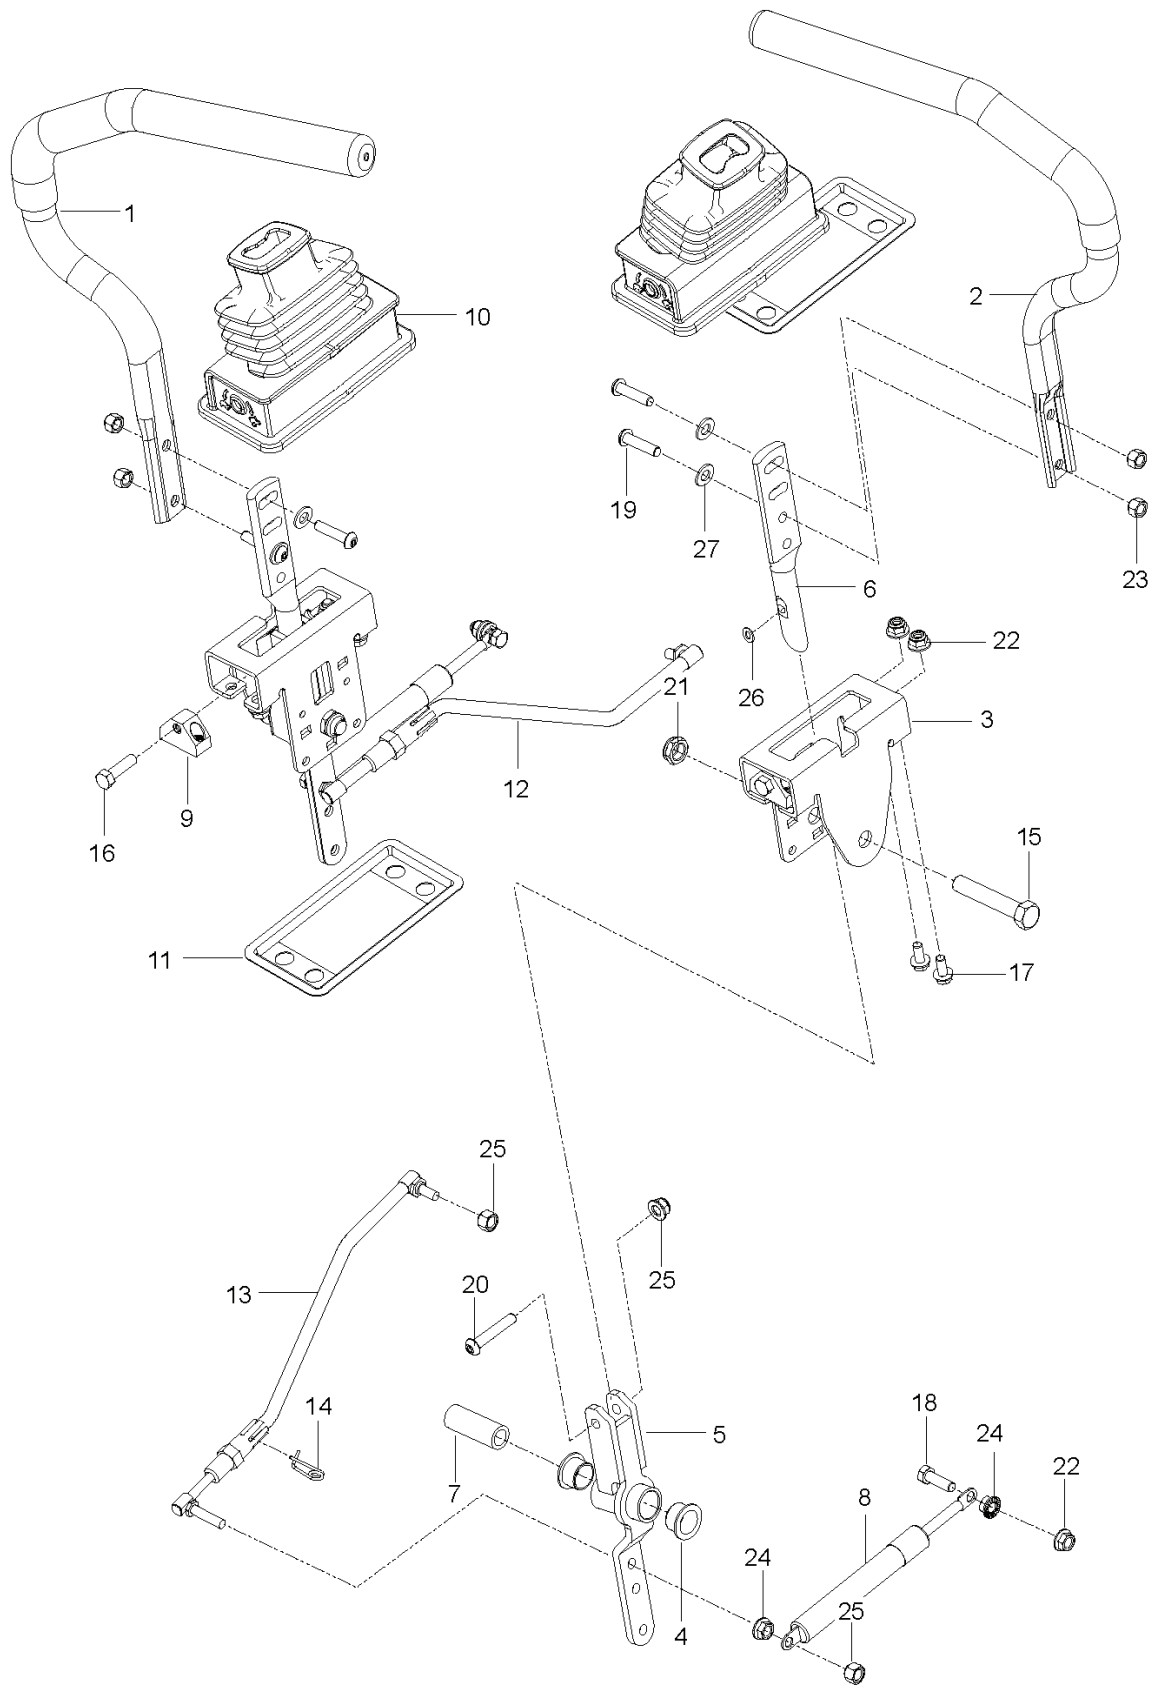

REF.	PART NO.	DESCRIPTION	REMARK	QTY.	KIT
1	582313803	TUBE	W/ GRIP	2	
2	582313804	TUBE	W/ GRIP	1	
3	585124705	BRACKET		2	
4	539131518	BEARING		4	
5	576140301	LEVER		2	
6	587601702	LEVER		2	
7	584927201	SPACER		2	
8	539102720	GAS SPRING		2	
9	581437501	BLOCK		2	
10	585831601	BOOT		2	
11	585488202	FLANGE		2	
12	588604901	ROD	RIGHT	1	
13	588605001	ROD	LEFT	1	
14	532199849	SPRING RETAINER		2	
15	874780844	BOLT		2	
16	585986101	BOLT		2	
17	874490512	BOLT		8	
18	539990209	SCREW		4	
19	585985901	BOLT		4	
20	587885301	SCREW		2	
21	539108010	NUT		2	
22	539112899	NUT, 5/16-18, NYLOC		10	
23	585986001	NUT		4	
24	539990585	NUT		4	
25	587653902	NUT		8	
26	587614201	WASHER		2	
27	586309101	WASHER		4