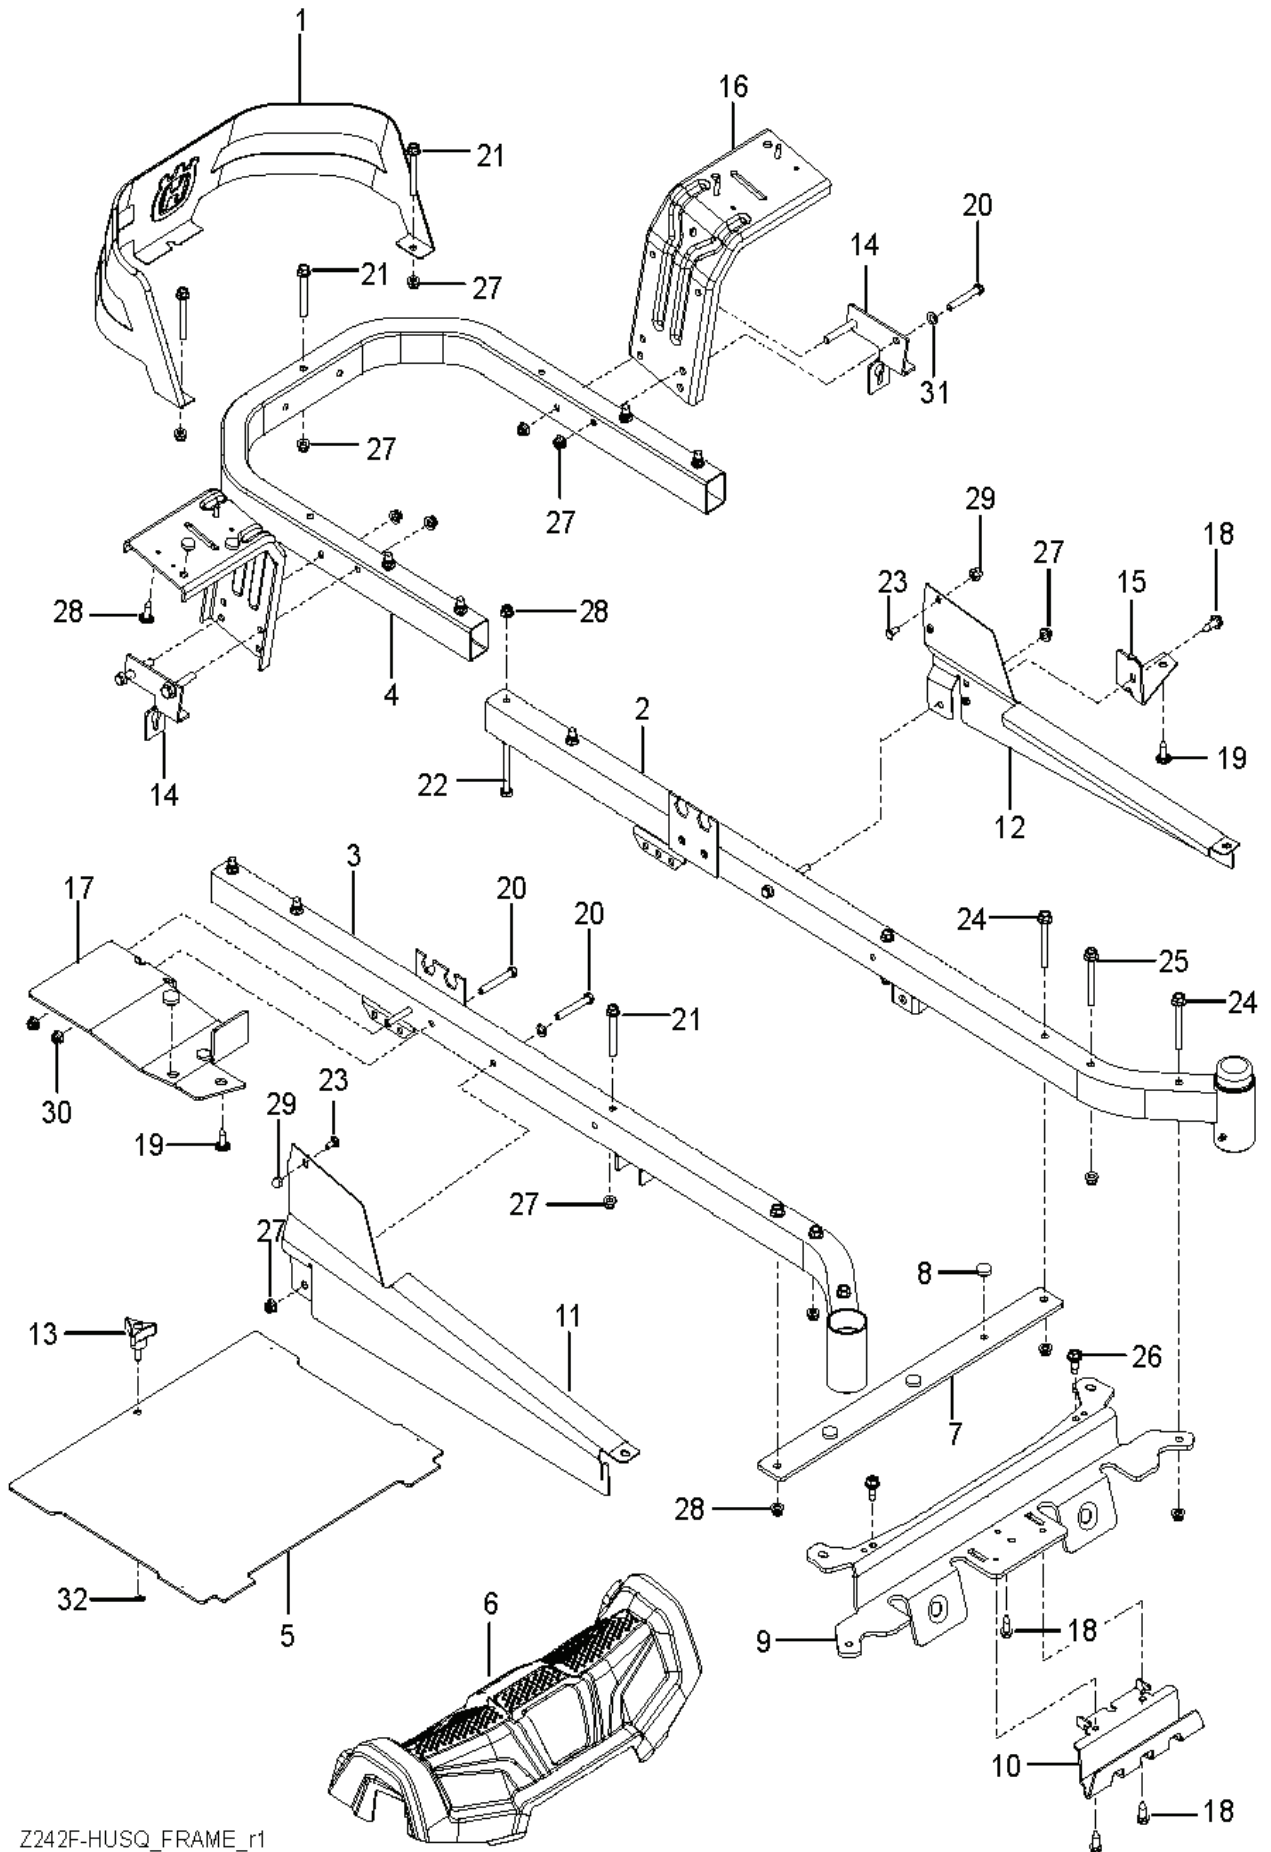

REF.	PART NO.	DESCRIPTION	REMARK	QTY.	KIT
1	585039802	GUARD		1	
2	589283402	FRAME TUBE		1	
3	589283302	FRAME TUBE		1	
4	584991002	TUBE		1	
5	522842902	PLATE		1	
6	586703801	FRONT COVER		1	
7	585523004	SUPPORT		1	
8	585989301	BUMPER		1	
9	585523104	CROSS MEMBER		1	
10	585523204	SKID PLATE		2	
11	585331602	COVER		7	
12	585331502	COVER		1	
13	539104411	KNOB		1	
14	585474302	BRACKET		1	
15	585523604	SUPPORT		1	
16	580501302	BRACKET		1	
17	585523404	SUPPORT		2	
18	817000510	BOLT		1	
19	532416358	SCREW		2	
20	874780536	BOLT		1	
21	874490544	SCREW		2	
22	874780648	BOLT		2	
23	585940001	BOLT		7	
24	577117701	SCREW		5	
25	586654301	BOLT		8	
26	586881101	BOLT		2	
27	539112899	NUT, 5/16-18, NYLOC		4	
28	521996501	NUT		6	
29	585938101	NUT		2	
30	873900500	NUT		2	
31	819111116	WASHER		8	
32	532423063	WASHER		1