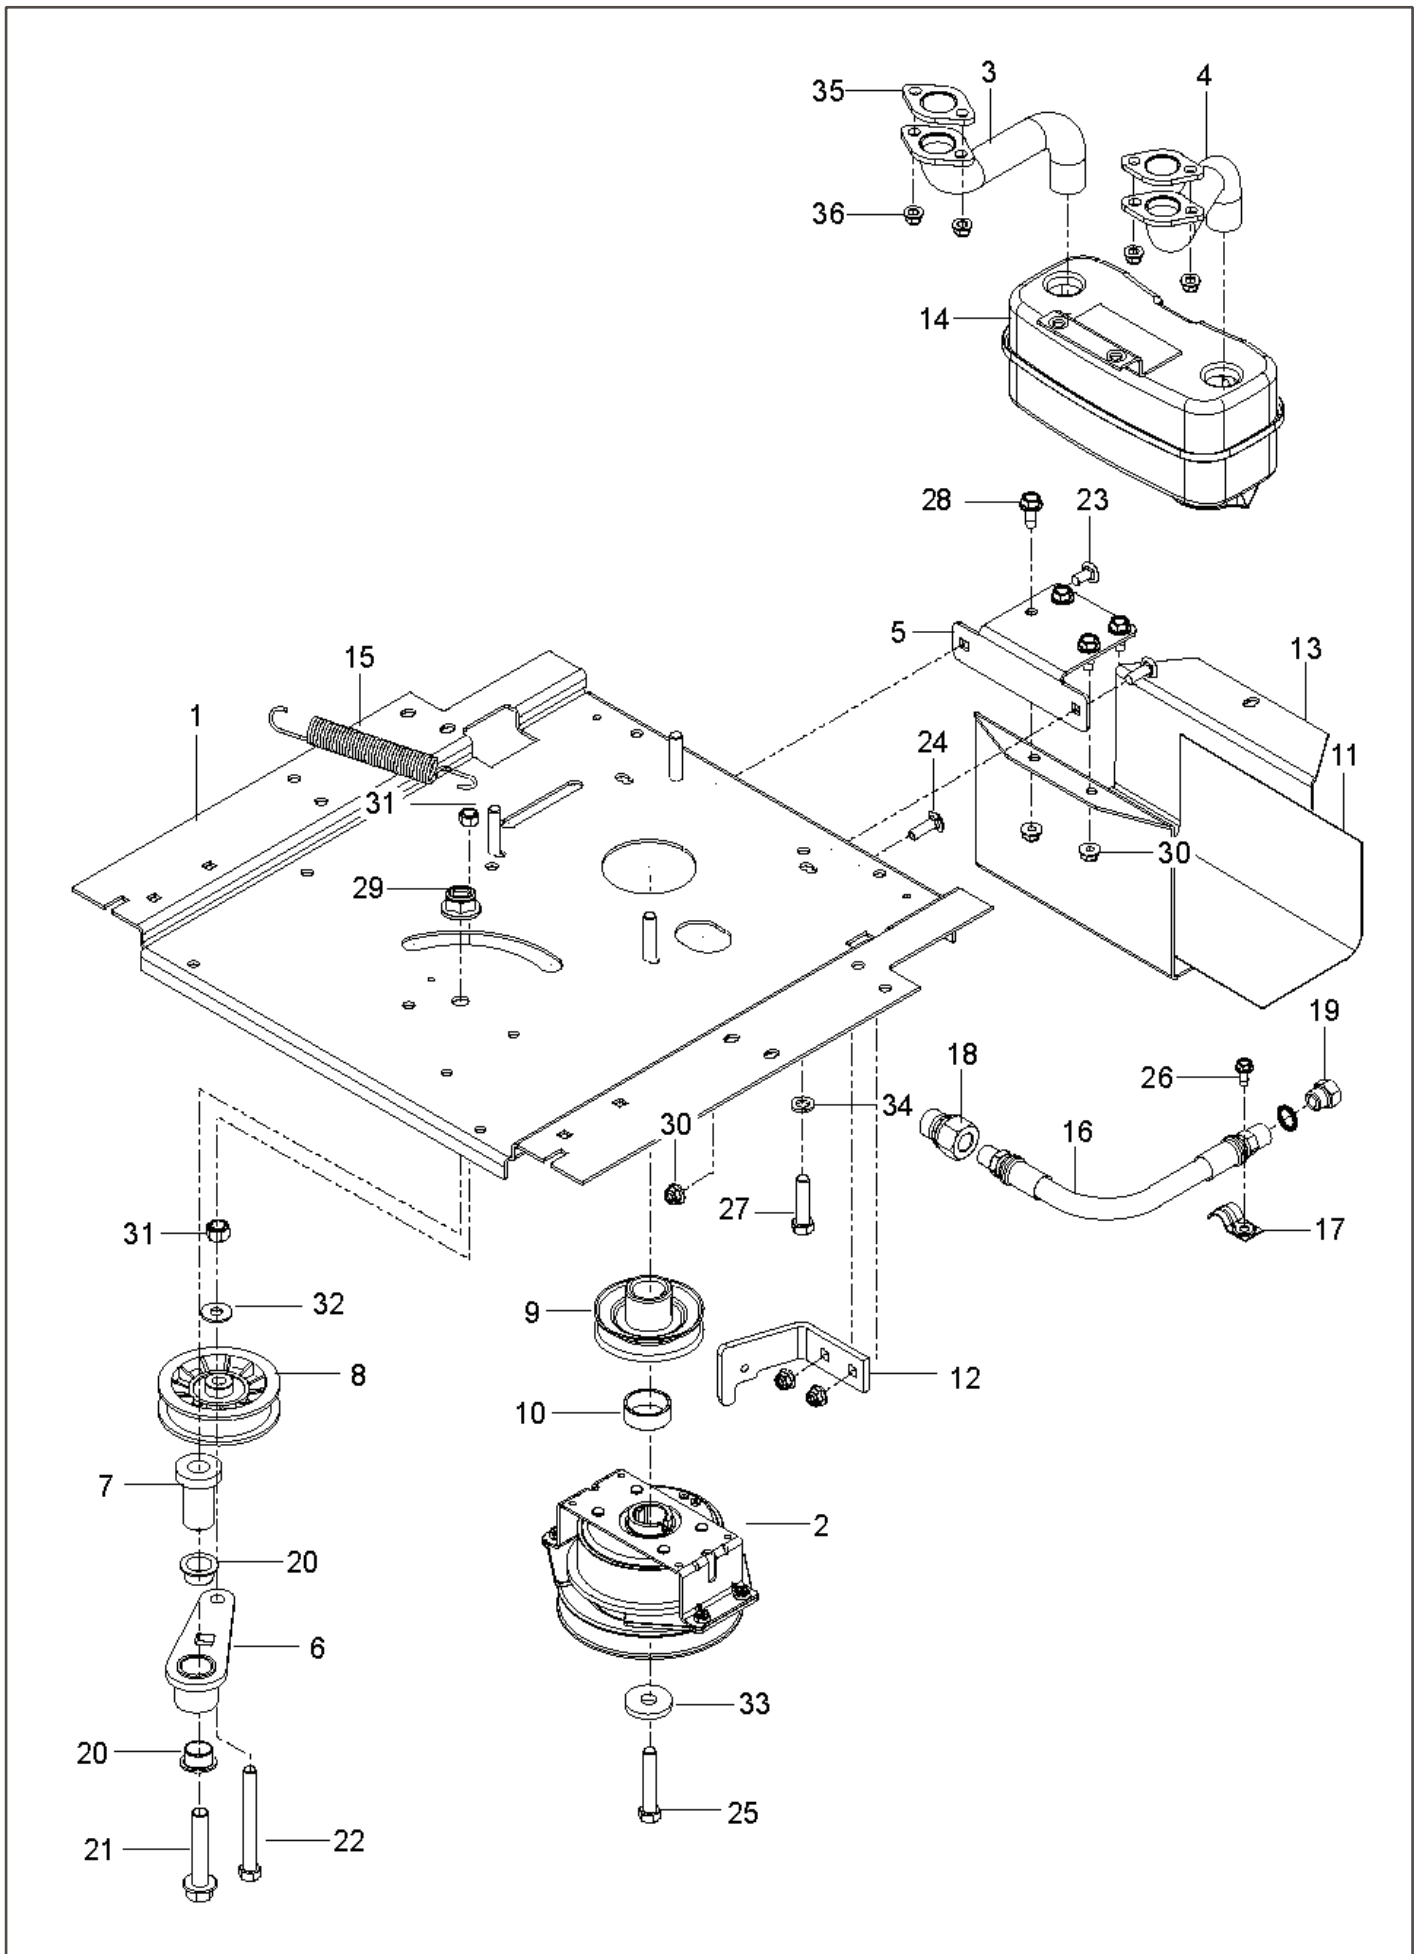

REF.	PART NO.	DESCRIPTION	REMARK	QTY.	KIT
1	593898602	PLATE		1	
2	587241601	CLUTCH		1	
3	583955701	TUBE		1	
4	583955601	TUBE		1	
5	581886702	BRACKET		1	
6	532448145	ARM		1	
7	582538901	SPINDLE		1	
8	539110311	PULLEY		1	
9	587537401	PULLEY		1	
10	587660101	SPACER		1	
11	539132859	HEAT SHIELD		1	
12	587633302	STOP		1	
13	587451202	GUARD		1	
14	539131604	MUFFLER ASSY		1	
15	532196105	SPRING		1	
16	584825501	HOSE ASSY		2	19
17	539101363	CLAMP		1	
18	522599001	ADAPTER		1	
19	585807101	PLUG		1	
20	501603701	BEARING		2	
21	582539501	BOLT		1	
22	874520656	BOLT		1	
23	539990208	SCREW		2	
24	539990316	BOLT		2	
25	581332803	BOLT		1	
26	817490410	SCREW		1	
27	874780620	BOLT		4	
28	817490512	SCREW		4	
29	521991101	NUT		1	
30	539112899	NUT, 5/16-18, NYLOC		5	
31	539976979	NUT		2	
32	539990692	WASHER		2	
33	532126197	WASHER		1	
34	539990118	WASHER		4	
35	532178151	MUFFLER GASKET		2	
36	532184362	NUT		4	
	522598601	PIGTAIL	KAWASAKI ENG ONLY	1	
	589543901	INSTRUCTION	NOT SHOWN	1