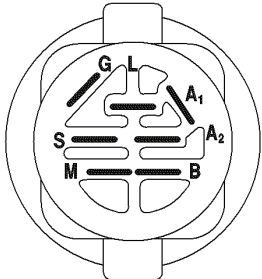

REPAIR PARTS

TRACTOR- -MODEL NO. CT151 (96061017901) PRODUCT NO. 960 61 01-79
ELECTRICAL

REF.	PART NO.	DESCRIPTION	REMARK	QTY.	KIT
1	532144927	BATTERY		1	
2	874760412	BOLT		1	
16	532176138	MICRO SWITCH		1	
21	532400252	HARNES		1	
22	532004152	BULB		1	
24	532124780	CABLE		1	
25	532165987	CABLE		1	
26	532175158	FUSE		1	
27	873510400	NUT		1	
28	532127725	CABLE		1	
29	532192749	SWITCH.SEAT.DP W/RAMPS		1	
30	532193350	IGNITION MODULE		1	
33	532140401	KEY		1	
34	532110712	SWITCH		1	
40	532197434	CABLE ASSY		1	
41	871110408	BOLT		1	
42	532131563	COVER		1	
43	532192507	SOLENOID		1	
48	532140844	ADAPTER		1	
50	532174651	SWITCH		1	
52	532141940	WIRE		1	
58	532169419	BUZZER		1	
59	532180379	SWITCH FBI		1	
66	817490608	SCREW		1	
79	532175252	LAMPHOLDER		1	
81	532109748	RELAY		1	
92	532196615	CABLE ASSY		1	
93	532192540	SCREW		1	
94	532191834	MODULE.REVERSE.ROS		1	
101	532198317	CABLE		1	

REPAIR PARTS

TRACTOR- -MODEL NO. CT151 (96061017901) PRODUCT NO. 960 61 01-79

WHEELS & TIRES

REF.	PART NO.	DESCRIPTION	REMARK	QTY.	KIT
1	532059192	CAP VALVE		1	
2	532065139	NIPPLE		1	
3	532106222	TIRE		1	
4	532059904	HOSE		1	
5	532138336	RIM		1	
6	532124957	FITTING		1	
7	532124959	BEARING		1	
8	532138337	RIM.SPROCKET		1	
9	532106268	TIRE		1	
10	532124926	HOSE		1	
11	532175039	HUB CAP		1	
-	532144334	SEALING FOAM		1	

TRACTOR- -MODEL NO. CT151 (96061017901) PRODUCT NO. 960 61 01-79 SCHEMATIC

IGNITION SWITCH

POSITION	CIRCUIT	"MAKE"
OFF	M+G+A1	
RUN/OVERRIDE	B+A1	
RUN	B+A1	L+A2
START	B + S + A1	

WIRING INSULATED CLIPS

NOTE: IF WIRING INSULATED CLIPS WERE REMOVED FOR SERVICING OF UNIT, THEY SHOULD BE REPLACED TO PROPERLY SECURE YOUR WIRING.