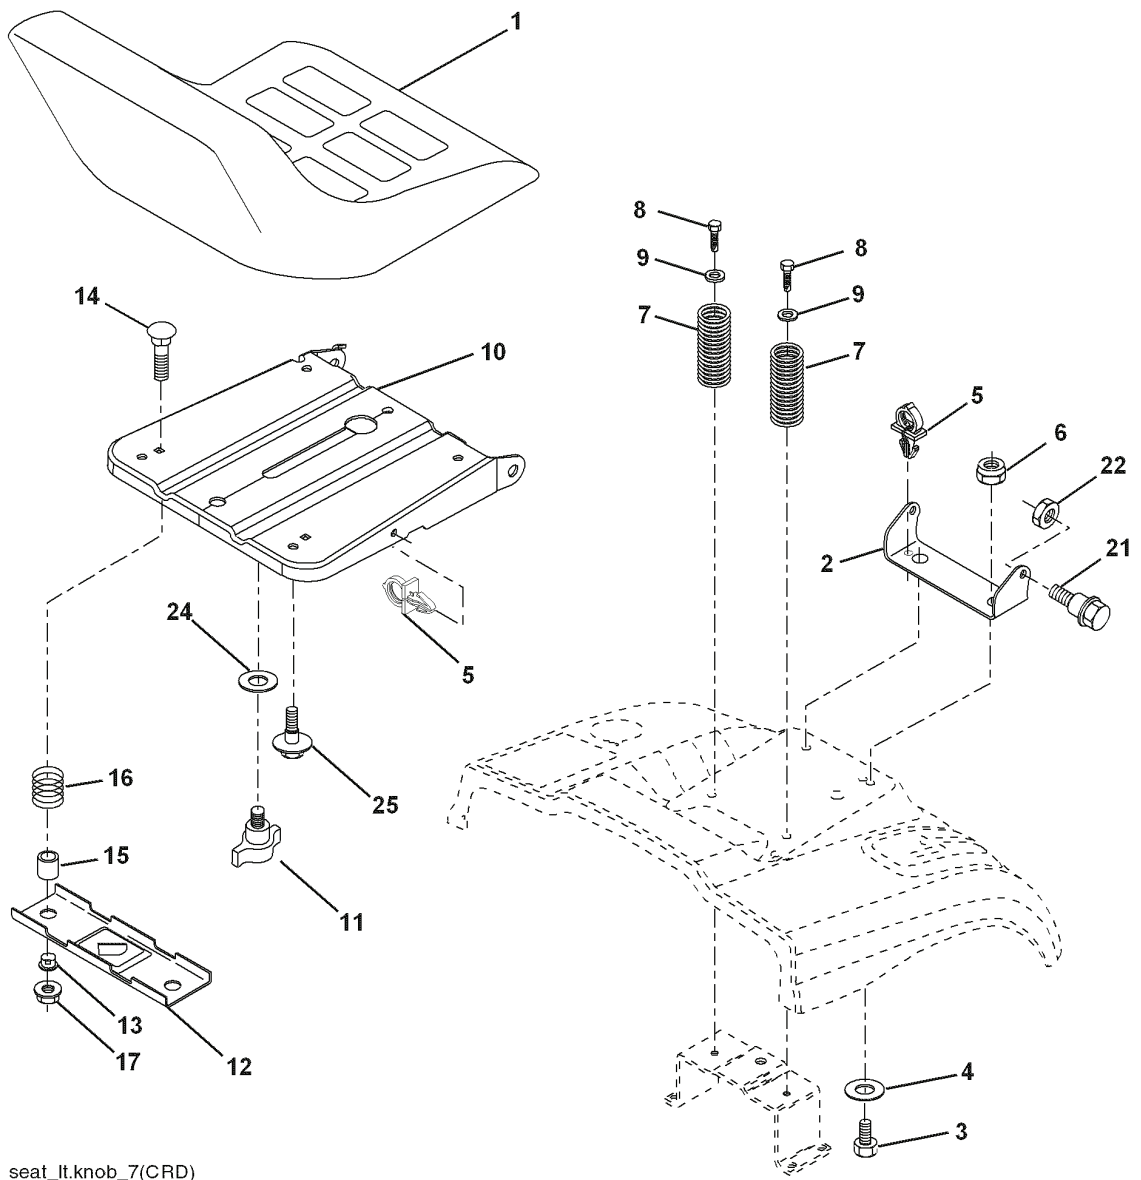

03050

REMOVABLE CONNECTIONS

NON-REMOVABLE CONNECTIONS

RELAY

REPAIR PARTS

TRACTOR- -MODEL NO. CT151 (96061017901) PRODUCT NO. 960 61 01-79
SEAT ASSEMBLY

seat_lt.knob_7(CRD)

REF.	PART NO.	DESCRIPTION	REMARK	QTY.	KIT
1	532190120	SIEGE CONDUCTEUR		1	
2	532140551	BRACKET		1	
3	871110616	SCREW		1	
4	819131610	WASHER		1	
5	532145006	CLIP		1	
6	873800600	NUT		1	
7	532124181	SPRING		1	
8	817000616	SCREW		1	
9	819131614	WASHER		1	
10	532195530	BERCEAU DE SIEGE CONDUCTEUR		1	
11	532166369	WING NUT		1	
12	532174648	BRACKET		1	
13	532121248	BUSHING		1	
14	872050412	BOLT		1	
15	532134300	SPACER		1	
16	532121250	SPRING		1	
17	532123976	LOCKNUT		1	
21	532171852	BOLT		1	
22	873800500	LOCK NUT		1	
24	819171912	WASHER		1	
25	532127018	BOLT		1	

REPAIR PARTS

TRACTOR- -MODEL NO. CT151 (96061017901) PRODUCT NO. 960 61 01-79
STEERING ASSEMBLY

steering-CRD_OPP_1

REF.	PART NO.	DESCRIPTION	REMARK	QTY.	KIT
1	532193651	STEERING WHEEL		1	
2	532184706	SHAFT		1	
3	532169840	SPINDLE		1	
4	532169839	SPINDLE		1	
5	532124931	WASHER		1	
6	532121748	WASHER		1	
8	812000029	RETAINER RING		1	
10	532175121	ROD		1	
11	810040600	WASHER		1	
13	532136518	PIPE		1	
15	532145212	NUT		1	
17	532190753	ROD		1	
29	817000612	SCREW		1	
32	532171888	ROD		1	
33	819111216	WASHER		1	
34	810040500	WASHER		1	
35	873540500	NUT		1	
36	532155099	BUSHING		1	
37	532152927	SCREW		1	
38	532193652	HUB		1	
39	819113812	WASHER		1	
40	873540600	NUT		1	
41	532186737	ADAPTER		1	
42	532411139	STEERING COLUMN TUBE		1	
43	532121749	WASHER		1	
44	532190752	SHAFT		1	
46	532121232	HUB CAP		1	
65	532160367	SPACER		1	
67	872110618	BOLT		1	
68	532169827	SHAFT		1	
71	532175146	STEERING GEAR		1	
82	532199978	SUPPORT ESSIEU AVANT		1	
87	532173966	WASHER		1	
88	532175118	BOLT		1	
91	532175553	SPRING		1	
95	532188967	WASHER		1	
97	874780564	BOLT		1	