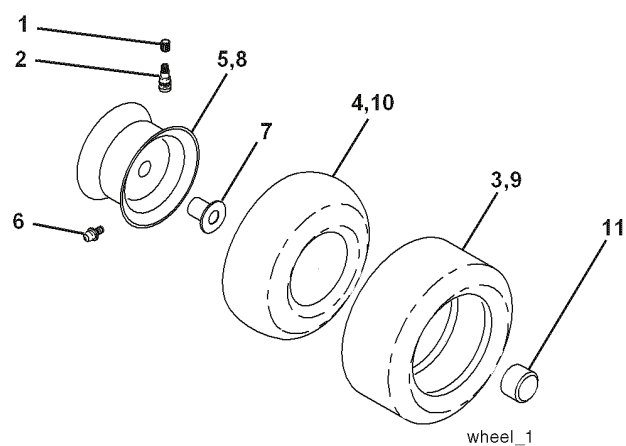

REF.	PART NO.	DESCRIPTION	REMARK	QTY.	KIT
183	532199532	PULLEY		1	
187	817580520	BOLT		1	
207	532169845	WASHER		1	
214	532175609	LEVER		1	
215	532410142	ROD		1	
243	532190736	BRACKET		1	
254	817000616	SCREW		1	
255	532175608	SHAFT		1	
258	532178062	CLIP		1	
261	532131494	PULLEY		1	
263	817000612	SCREW		1	
262	872110622	BOLT		1	
264	532197607	BRACKET		1	
266	532182061	PROTECTOR		1	
268	532182402	PROTECTOR		1	
275	819131614	WASHER		1	
279	872110616	BOLT		1	
292	532400271	SPACER		1	
295	532179114	PULLEY		1	

REPAIR PARTS

TRACTOR- -MODEL NO. CT151 (96061017901) PRODUCT NO. 960 61 01-79
ELECTRICAL

REF.	PART NO.	DESCRIPTION	REMARK	QTY.	KIT
1	532144927	BATTERY		1	
2	874760412	BOLT		1	
16	532176138	MICRO SWITCH		1	
21	532400252	HARNES		1	
22	532004152	BULB		1	
24	532124780	CABLE		1	
25	532165987	CABLE		1	
26	532175158	FUSE		1	
27	873510400	NUT		1	
28	532127725	CABLE		1	
29	532192749	SWITCH.SEAT.DP W/RAMPS		1	
30	532193350	IGNITION MODULE		1	
33	532140401	KEY		1	
34	532110712	SWITCH		1	
40	532197434	CABLE ASSY		1	
41	871110408	BOLT		1	
42	532131563	COVER		1	
43	532192507	SOLENOID		1	
48	532140844	ADAPTER		1	
50	532174651	SWITCH		1	
52	532141940	WIRE		1	
58	532169419	BUZZER		1	
59	532180379	SWITCH FBI		1	
66	817490608	SCREW		1	
79	532175252	LAMPHOLDER		1	
81	532109748	RELAY		1	
92	532196615	CABLE ASSY		1	
93	532192540	SCREW		1	
94	532191834	MODULE.REVERSE.ROS		1	
101	532198317	CABLE		1	

REPAIR PARTS

TRACTOR- -MODEL NO. CT151 (96061017901) PRODUCT NO. 960 61 01-79

WHEELS & TIRES

REF.	PART NO.	DESCRIPTION	REMARK	QTY.	KIT
1	532059192	CAP VALVE		1	
2	532065139	NIPPLE		1	
3	532106222	TIRE		1	
4	532059904	HOSE		1	
5	532138336	RIM		1	
6	532124957	FITTING		1	
7	532124959	BEARING		1	
8	532138337	RIM.SPROCKET		1	
9	532106268	TIRE		1	
10	532124926	HOSE		1	
11	532175039	HUB CAP		1	
-	532144334	SEALING FOAM		1	