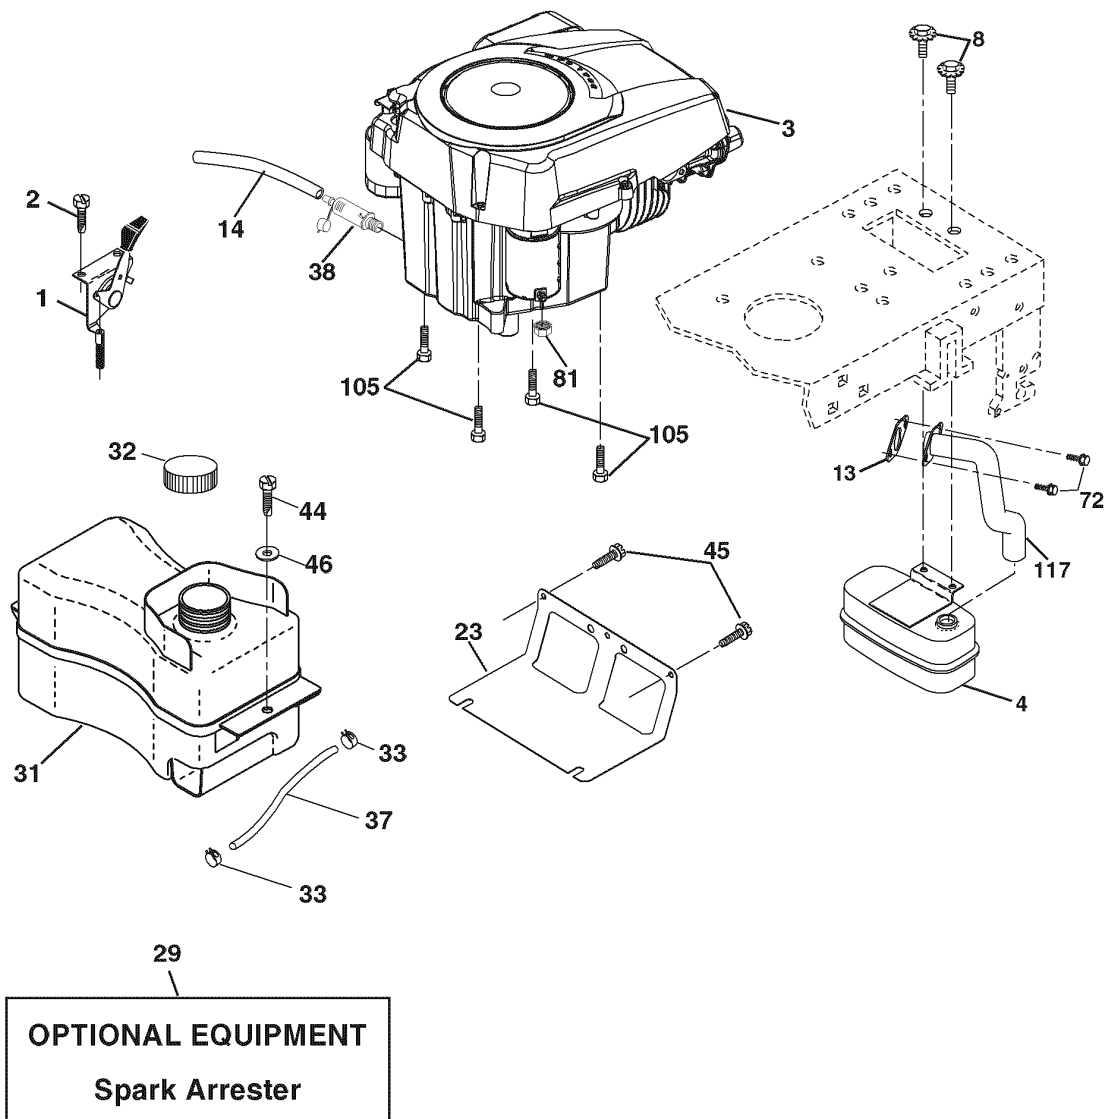

REPAIR PARTS

TRACTOR- -MODEL NO. CT151 (96061017901) PRODUCT NO. 960 61 01-79
ENGINE

engine-CRD_Kohl_1

REF.	PART NO.	DESCRIPTION	REMARK	QTY.	KIT
1	532183897	CONTROL		1	
2	817191611	SCREW		1	
4	532188655	MUFFLER		1	
8	532171877	BOLT		1	
13	532185909	GASKET		1	
14	532148456	TUBE		1	
23	532169837	HEAT SHIELD		1	
29	532137180	SPARK ARRESTER KIT		1	
31	532407545	FUEL TANK		1	
32	532197725	PLUG		1	
33	532123487	HOSE CLAMP		1	
37	532137040	HOSE		1	
38	532181654	PLUG		1	
44	817670412	SCREW		1	
45	817000612	SCREW		1	
46	819091416	WASHER		1	
72	532192334	SCREW		1	
81	873510400	NUT		1	
105	817120616	SCREW		1	
117	532188654	TUBE EXHAUST		1