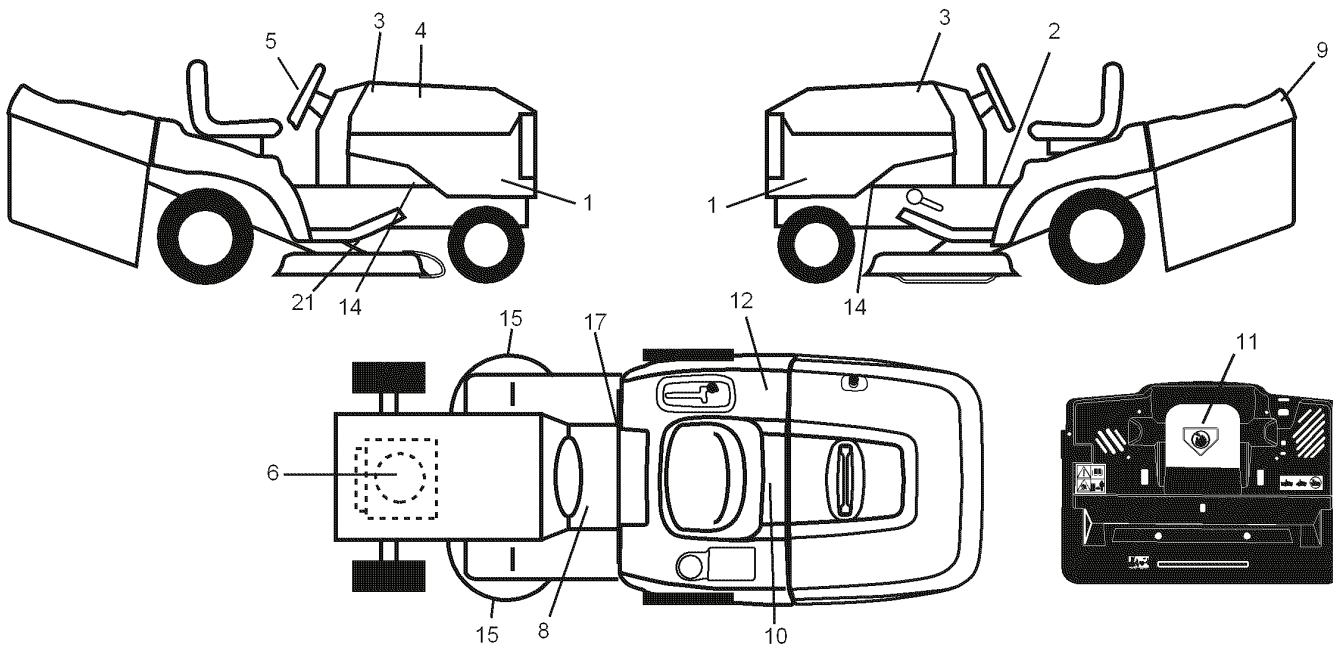

REPAIR PARTS

TRACTOR- -MODEL NO. CT151 (96061017901) PRODUCT NO. 960 61 01-79
DECALS

REF.	PART NO.	DESCRIPTION	REMARK	QTY.	KIT
1	532412241	DECAL		1	
2	532400389	LABEL		1	
3	532402832	LABEL		1	
4	532409724	DECAL		1	
5	532404484	LABEL		1	
6	532196841	DECAL		1	
8	532159737	DECAL		1	
9	532402832	LABEL		1	
10	532145005	DECAL		1	
11	532182166	DECAL		1	
12	532180432	DECAL		1	
14	532159736	DECAL		1	
15	532196842	DECAL		1	
17	532140837	DECAL		1	
21	532166286	DECAL		1	
-	532138311	DECAL		1	
-	532181091	PLATE		1	
-	532181090	PLATE		1	
-	532412143	OPERATOR'S MANUAL		1	
-	532412144	OPERATOR'S MANUAL		1	
-	532412145	OPERATOR'S MANUAL		1	
-	532412146	OPERATOR'S MANUAL		1