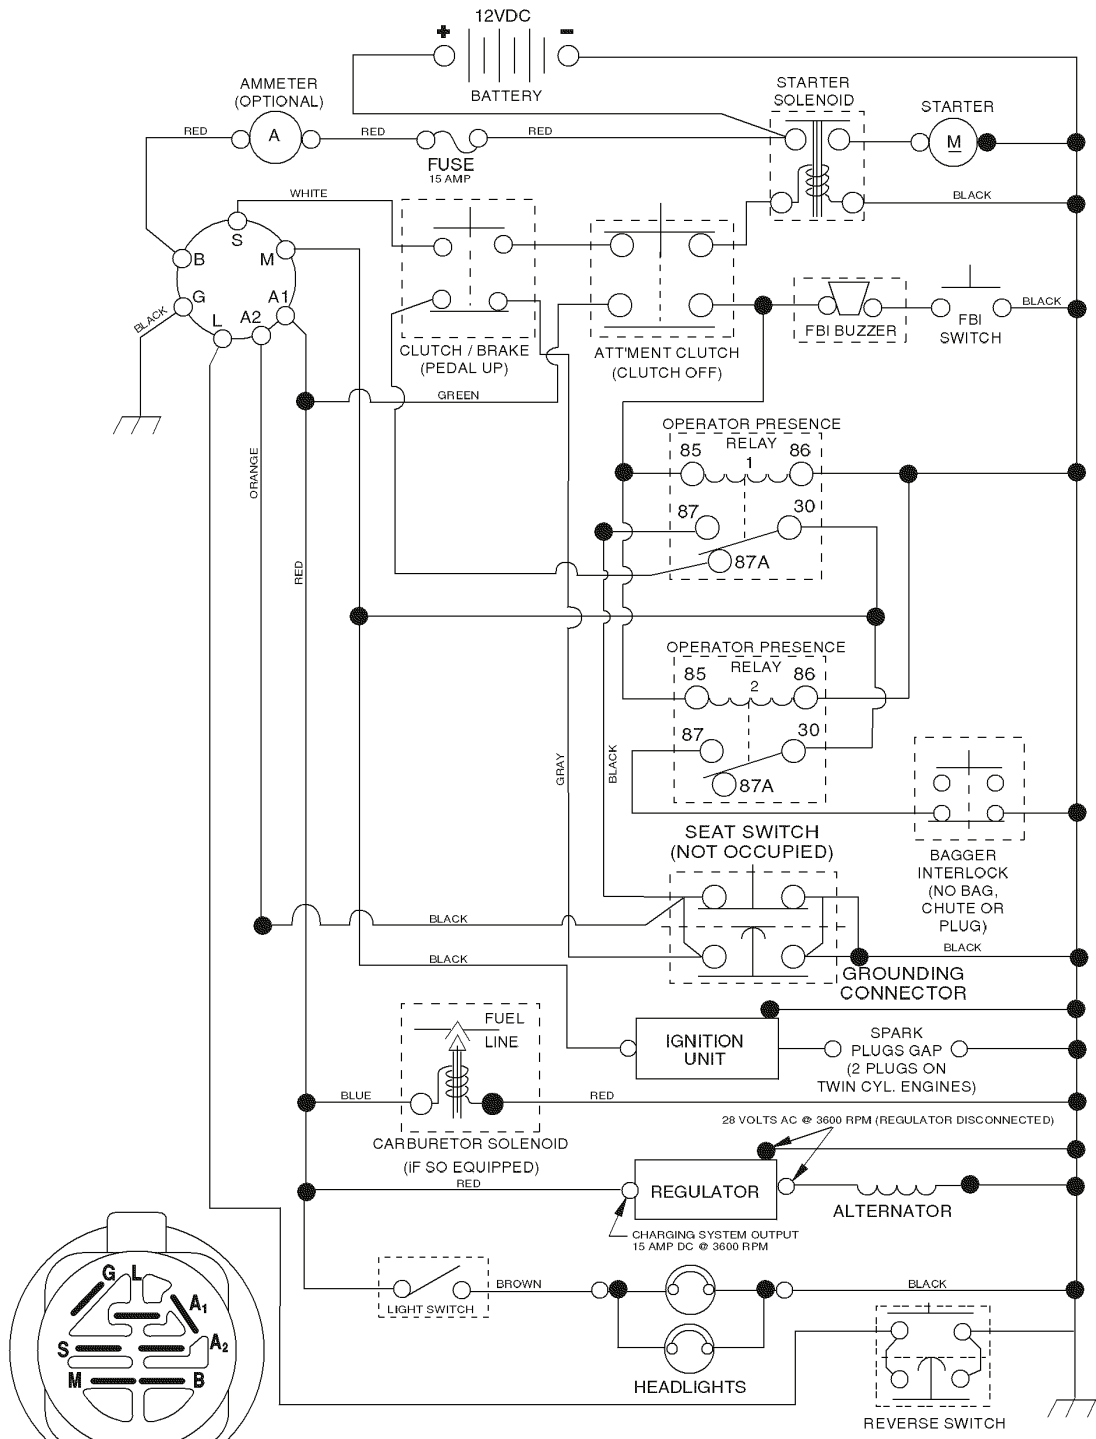

REPAIR PARTS

TRACTOR- -MODEL NO. CT151 (96061017901) PRODUCT NO. 960 61 01-79
ELECTRICAL

REF.	PART NO.	DESCRIPTION	REMARK	QTY.	KIT
1	532144927	BATTERY		1	
2	874760412	BOLT		1	
16	532176138	MICRO SWITCH		1	
21	532400252	HARNES		1	
22	532004152	BULB		1	
24	532124780	CABLE		1	
25	532165987	CABLE		1	
26	532175158	FUSE		1	
27	873510400	NUT		1	
28	532127725	CABLE		1	
29	532192749	SWITCH.SEAT.DP W/RAMPS		1	
30	532193350	IGNITION MODULE		1	
33	532140401	KEY		1	
34	532110712	SWITCH		1	
40	532197434	CABLE ASSY		1	
41	871110408	BOLT		1	
42	532131563	COVER		1	
43	532192507	SOLENOID		1	
48	532140844	ADAPTER		1	
50	532174651	SWITCH		1	
52	532141940	WIRE		1	
58	532169419	BUZZER		1	
59	532180379	SWITCH FBI		1	
66	817490608	SCREW		1	
79	532175252	LAMPHOLDER		1	
81	532109748	RELAY		1	
92	532196615	CABLE ASSY		1	
93	532192540	SCREW		1	
94	532191834	MODULE.REVERSE.ROS		1	
101	532198317	CABLE		1	

REPAIR PARTS

TRACTOR- -MODEL NO. CT151 (96061017901) PRODUCT NO. 960 61 01-79

WHEELS & TIRES

REF.	PART NO.	DESCRIPTION	REMARK	QTY.	KIT
1	532059192	CAP VALVE		1	
2	532065139	NIPPLE		1	
3	532106222	TIRE		1	
4	532059904	HOSE		1	
5	532138336	RIM		1	
6	532124957	FITTING		1	
7	532124959	BEARING		1	
8	532138337	RIM.SPROCKET		1	
9	532106268	TIRE		1	
10	532124926	HOSE		1	
11	532175039	HUB CAP		1	
-	532144334	SEALING FOAM		1	

TRACTOR- -MODEL NO. CT151 (96061017901) PRODUCT NO. 960 61 01-79 SCHEMATIC

IGNITION SWITCH

POSITION	CIRCUIT	"MAKE"
OFF	M+G+A1	
RUN/OVERRIDE	B+A1	
RUN	B+A1	L+A2
START	B + S + A1	

WIRING INSULATED CLIPS

NOTE: IF WIRING INSULATED CLIPS WERE REMOVED FOR SERVICING OF UNIT, THEY SHOULD BE REPLACED TO PROPERLY SECURE YOUR WIRING.