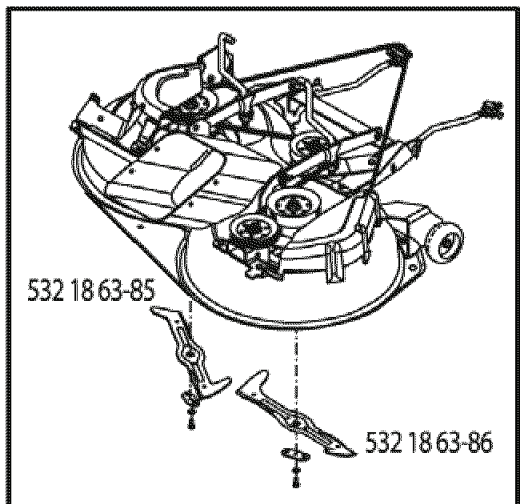

REF.	PART NO.	DESCRIPTION	REMARK	QTY.	KIT
1	532193651	STEERING WHEEL		1	
2	532184706	SHAFT		1	
3	532169840	SPINDLE		1	
4	532169839	SPINDLE		1	
5	532124931	WASHER		1	
6	532121748	WASHER		1	
8	812000029	RETAINER RING		1	
10	532175121	ROD		1	
11	810040600	WASHER		1	
13	532136518	PIPE		1	
15	532145212	NUT		1	
17	532190753	ROD		1	
29	817000612	SCREW		1	
32	532171888	ROD		1	
33	819111216	WASHER		1	
34	810040500	WASHER		1	
35	873540500	NUT		1	
36	532155099	BUSHING		1	
37	532152927	SCREW		1	
38	532193652	HUB		1	
39	819113812	WASHER		1	
40	873540600	NUT		1	
41	532186737	ADAPTER		1	
42	532411139	STEERING COLUMN TUBE		1	
43	532121749	WASHER		1	
44	532190752	SHAFT		1	
46	532121232	HUB CAP		1	
65	532160367	SPACER		1	
67	872110618	BOLT		1	
68	532169827	SHAFT		1	
71	532175146	STEERING GEAR		1	
82	532199978	SUPPORT ESSIEU AVANT		1	
87	532173966	WASHER		1	
88	532175118	BOLT		1	
91	532175553	SPRING		1	
95	532188967	WASHER		1	
97	874780564	BOLT		1	

ILLUSTRATED PARTS LIST

MFG. ID NO. 96061017901

CUSTOMER CATALOG NO. CT151

PRODUCT NO. 960 61 00-79