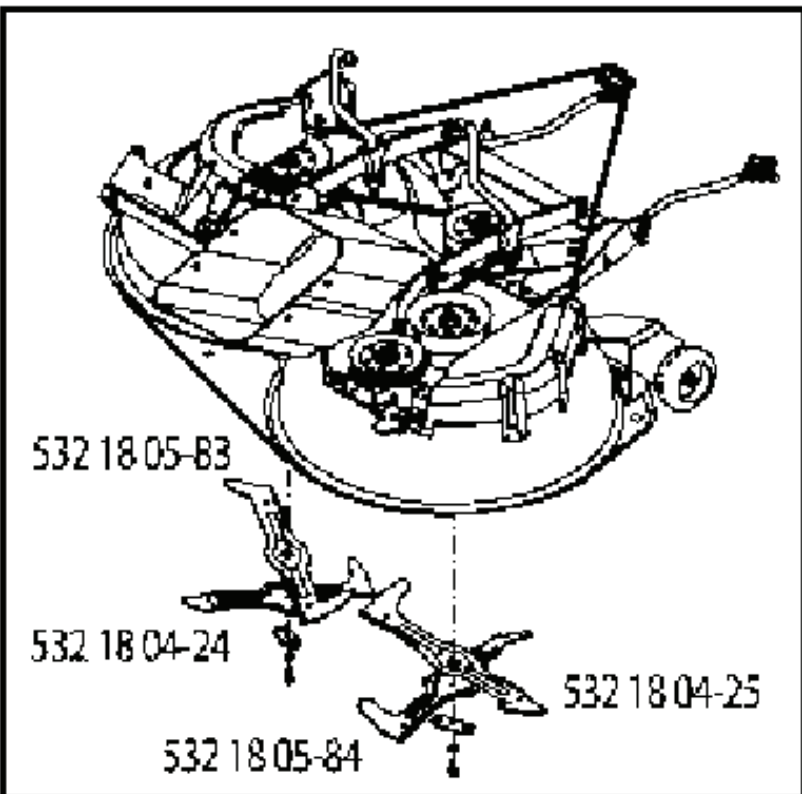

REF.	PART NO.	DESCRIPTION	REMARK	QTY.	KIT
1	532178385	THROTTLE TRIGGER		1	
2	532416358	SCREW		1	
3	000000000	W/O DESCRIPTION	Engine KAWA FS541V-AS51 (437950)	1	
4	532149723	MUFFLER		1	
5	532424765	EXHAUST		1	
6	532424766	EXHAUST		1	
8	532171877	BOLT		1	
10	532434017	SHIELD		1	
13	532178151	MUFFLER GASKET		1	
14	532148456	TUBE		1	
23	532436086	SHIELD		1	
25	532191596	COMMA*RPLPAR 532187767428		1	
29	532137180	SPARK ARRESTER KIT		1	
31	532407592	PANEL		1	
33	532123487	HOSE CLAMP		1	
37	532137040	HOSE		1	
44	817670412	SCREW		1	
45	817000612	SCREW		1	
46	819091416	WASHER		1	
81	873510400	NUT		1	
91	532187495	BUSHING		1	
105	817120616	SCREW		1	
116	532184362	NUT		1