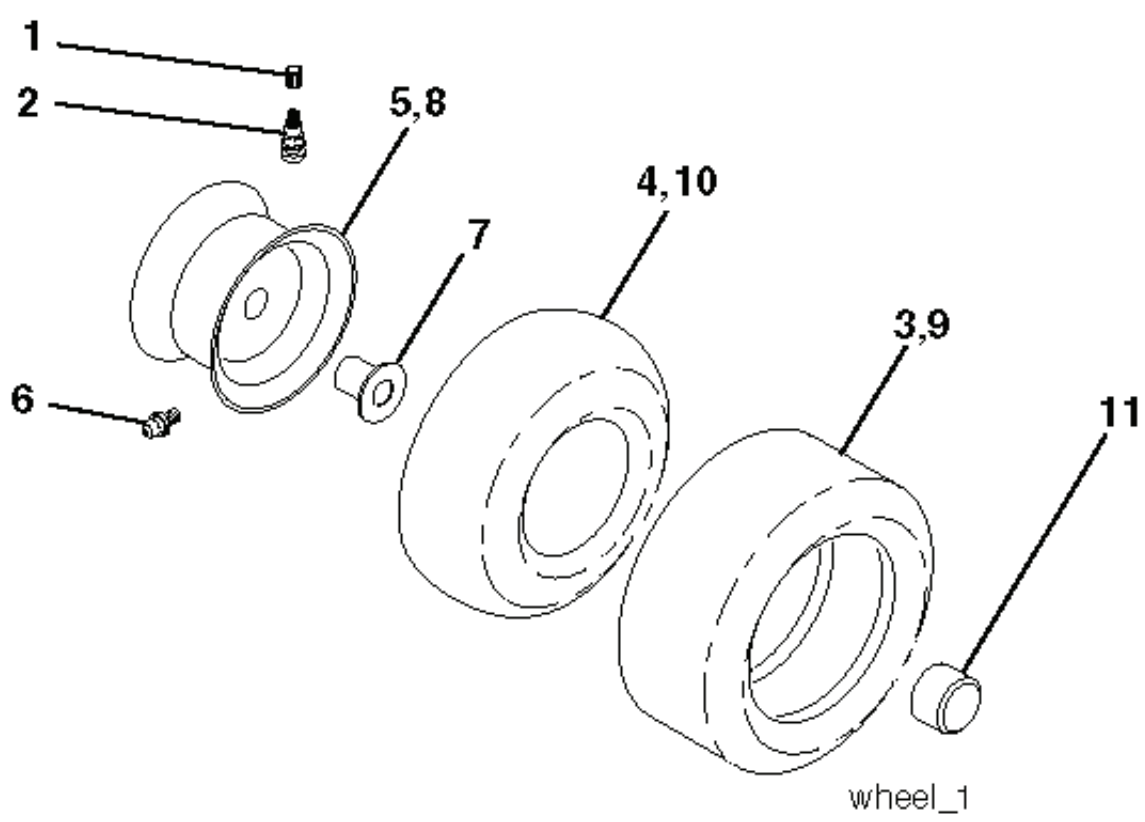

REF.	PART NO.	DESCRIPTION	REMARK	QTY.	KIT
1	532059192	CAP VALVE		1	
2	532065139	NIPPLE		1	
3	532106222	TIRE	Front 15 x 6.0 - 6	1	
4	532059904	HOSE	(Service Item Only)	1	
5	532138336	RIM	Front 6"	1	
6	532124957	FITTING	(Front Wheel Only)	1	
7	532124959	BEARING	(Front Wheel Only)	1	
8	532138337	RIM SPROCKET	Rear 8"	1	
9	532122082	TIRE	Rear 20 x 10-8	1	
10	532124926	HOSE	(Service Item Only)	1	
11	532175039	HUB CAP		1	
--	532144334	SEALING FOAM		1	
	PART NO.		REMARK		KIT