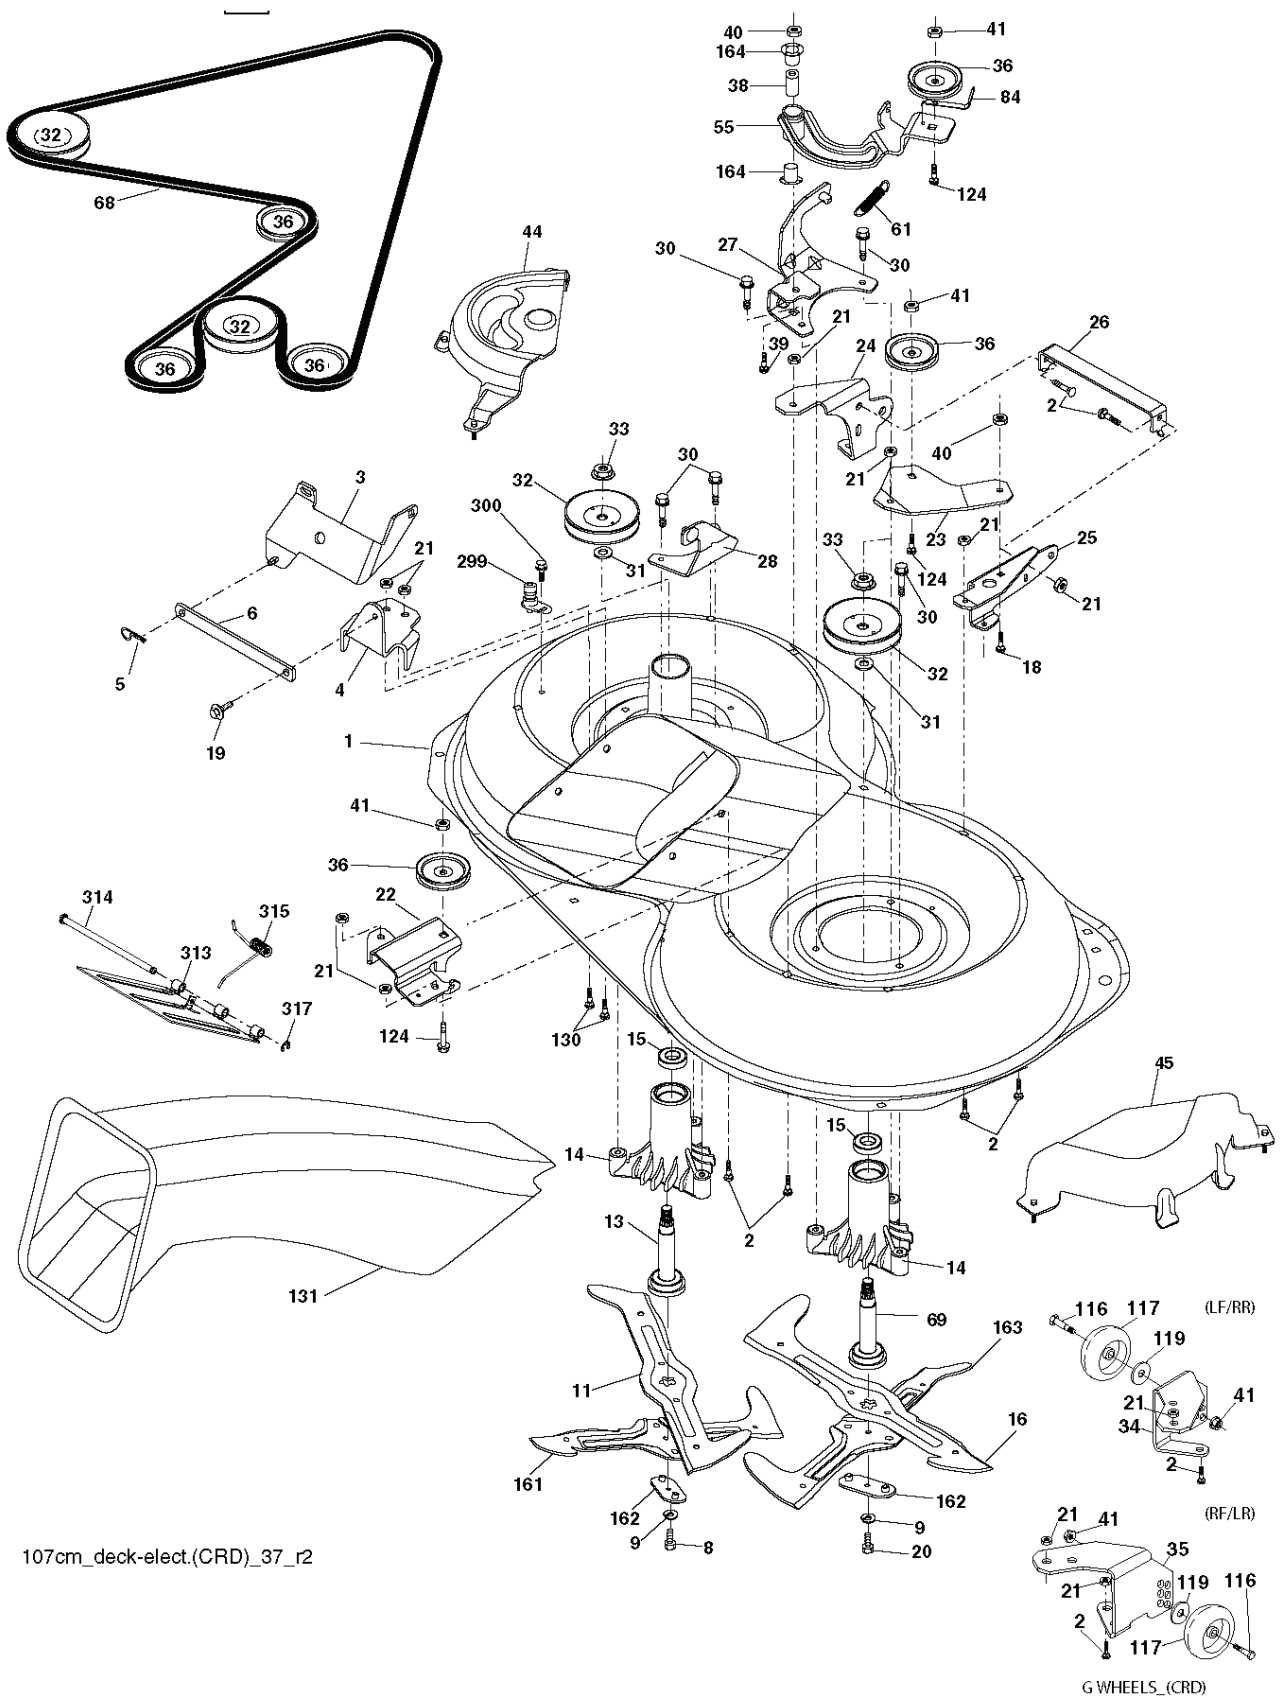

REF.	PART NO.	DESCRIPTION	REMARK	QTY.	KIT
1	532175790	MOWER HOUSING		1	
2	872140506	BOLT		1	
3	532431864	BRACKET		1	
4	532169167	BRACKET		1	
5	532124670	RETAINER RING		1	
6	532165557	ROD		1	
8	532181712	BOLT		1	
9	810030600	WASHER		1	
11	532180583	BLADE		1	
13	532137645	SHAFT		1	
14	532128774	BEARING HOUSING		1	
15	532110485	BEARING		1	
16	532180584	BLADE		1	
18	872110606	BOLT		1	
19	532132827	SPEC. BOLT		1	
20	532181713	BOLT		1	
21	873680500	NUT		1	
22	532169165	BRACKET		1	
23	532169166	BRACKET		1	
24	532413436	BRACKET		1	
25	532400105	BRACKET		1	
26	532400110	SUPPORT		1	
27	532169172	BRACKET		1	
28	532169168	BRACKET		1	
30	532173984	SCREW		1	
31	532187690	WASHER		1	
32	532198145	PULLEY		1	
33	532400234	NUT		1	
34	532400103	BRACKET		1	
35	532400104	BRACKET		1	
36	532146763	PULLEY		1	
38	532169851	SPACER		1	
39	872110622	BOLT		1	
40	873680600	NUT		1	
41	873900600	NUT		1	
44	532432773	COVER		1	
45	532432772	COVER		1	
55	532169849	LEVER		1	
61	532199487	SPRING		1	
68	532402009	BELT		1	
69	532165482	SHAFT		1	
84	532156085	BELT GUIDE		1	
116	532193406	BOLT		1	
117	532174873	WHEEL		1	
119	819132012	WASHER		1	
124	872110612	BOLT		1	
130	872110506	BOLT		1	
131	532438163	CHUTE		1	
161	532446993	BLADE		1	
162	532446995	ADAPTER		1	
163	532180425	BLADE		1	
164	532124937	BEARING COL. STRG.		1	
299	532415598	HOSE COUPLING		1	
300	532152927	SCREW		1	
313	532438197	COVER		1	
314	532435861	PEN		1	
315	532439928	SPRING		1	
317	532437988	RING		1	
--	532181857	BEARING HOUSING	Mandrel Assembly (Includes housing, shaft assembly, and bearing only - pulley/nut/washer and blade bolt/washers not included)	1	
--	532181858	BEARING HOUSING		1	
--	532439257	CUTTING DECK		1