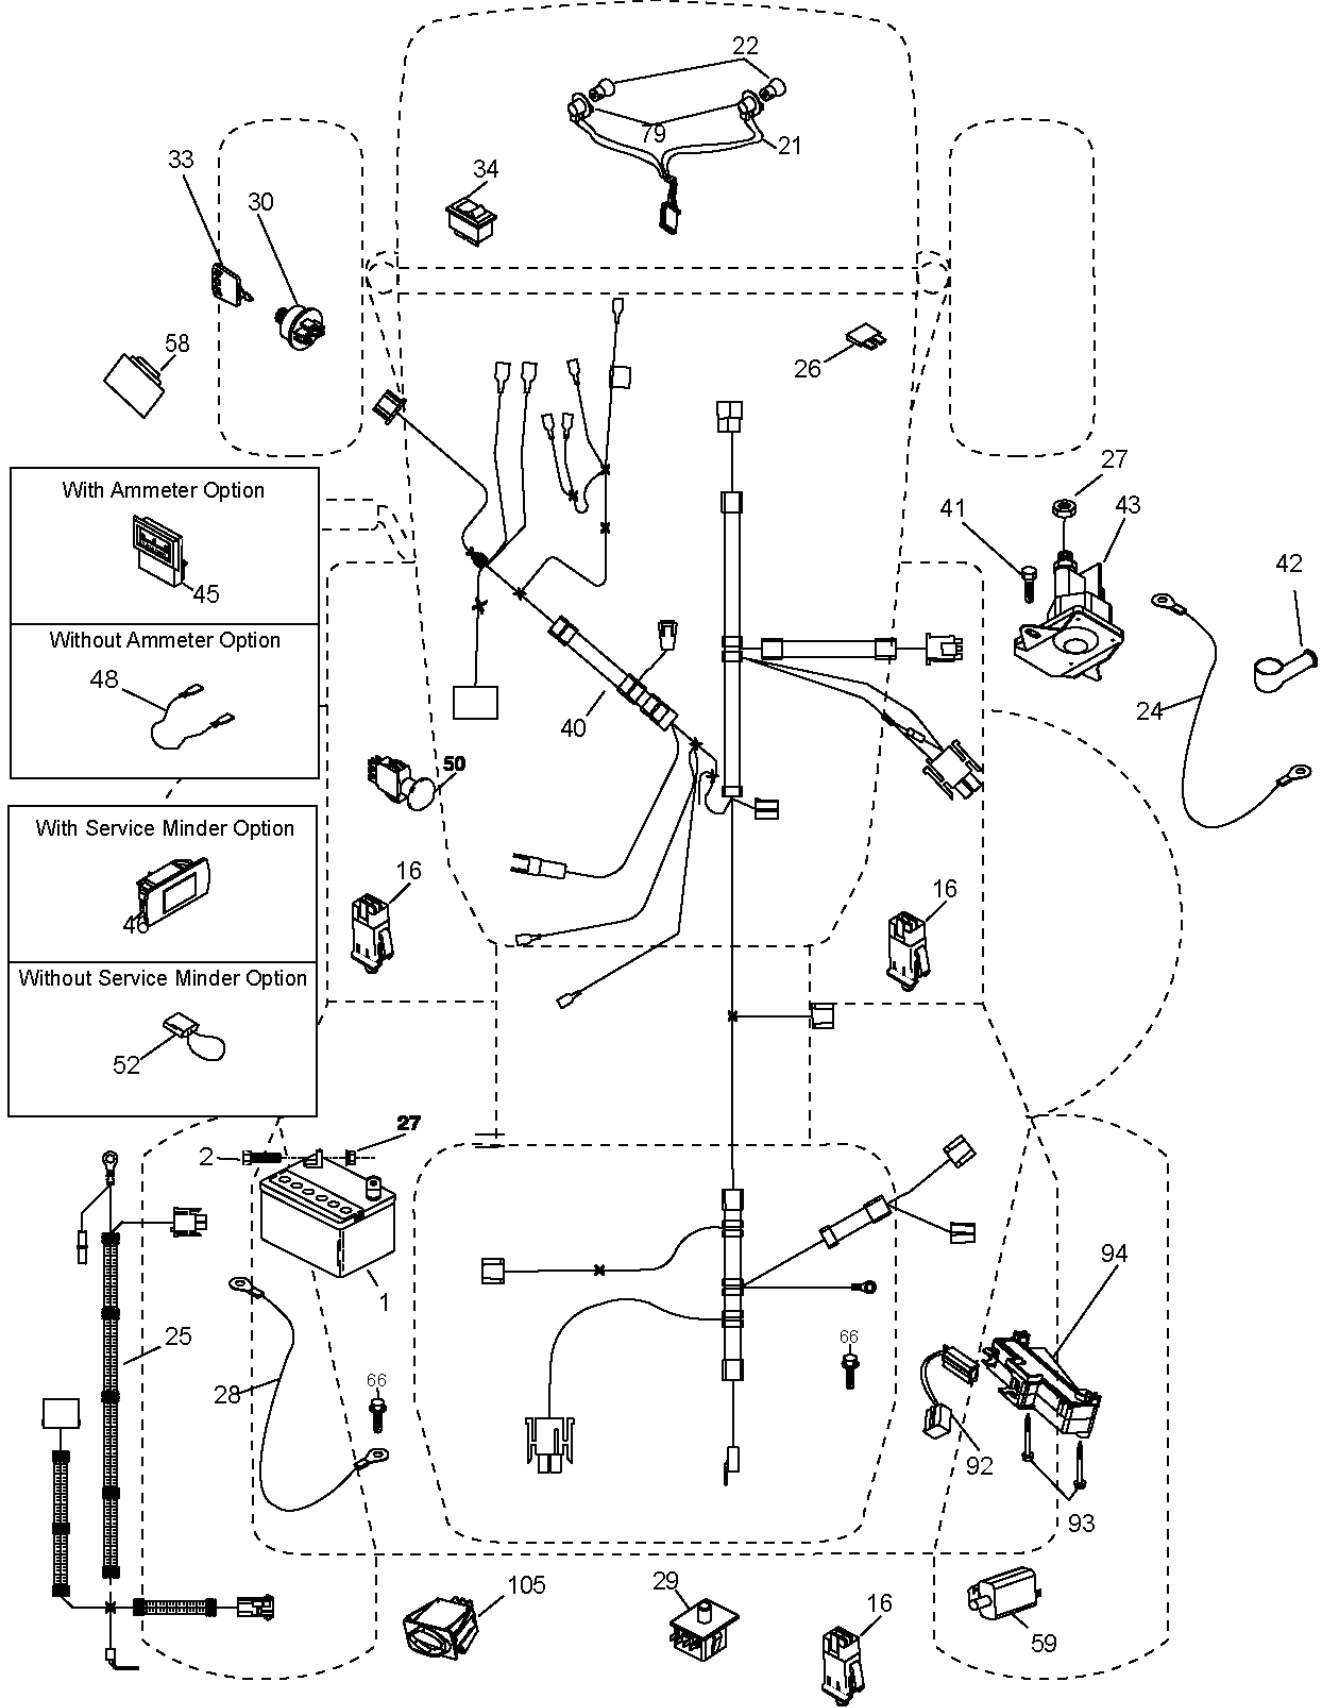

C07

REF.	PART NO.	DESCRIPTION	REMARK	QTY.	KIT
1	532163465	BATTERY		1	
2	874760412	BOLT		1	
16	532176138	MICRO SWITCH		1	
21	532400252	HARNESS		1	
22	532004152	BULB		1	
24	532421299	CABLE		1	
25	532429869	CABLE		1	
26	532175158	FUSE		1	
27	873510400	NUT		1	
28	532127725	CABLE		1	
29	532192749	SWITCH.SEAT.DP W/RAMPS		1	
30	532193350	IGNITION MODULE		1	
33	532411935	KEY		1	
34	532110712	SWITCH		1	
40	532429870	HARNESS		1	
41	871110408	BOLT		1	
42	532131563	COVER		1	
43	532192507	SOLENOID		1	
46	532401763	DISPLAY		1	
48	532140844	ADAPTER		1	
50	532174651	SWITCH		1	
58	532169419	BUZZER		1	
59	532180379	SWITCH FBI		1	
66	817490608	SCREW		1	
79	532175242	HOLDER		1	
92	532196615	CABLE ASSY		1	
93	532192540	SCREW		1	
94	532191834	MODULE.REVERSE.ROS		1	
105	532430444	SWITCH		1