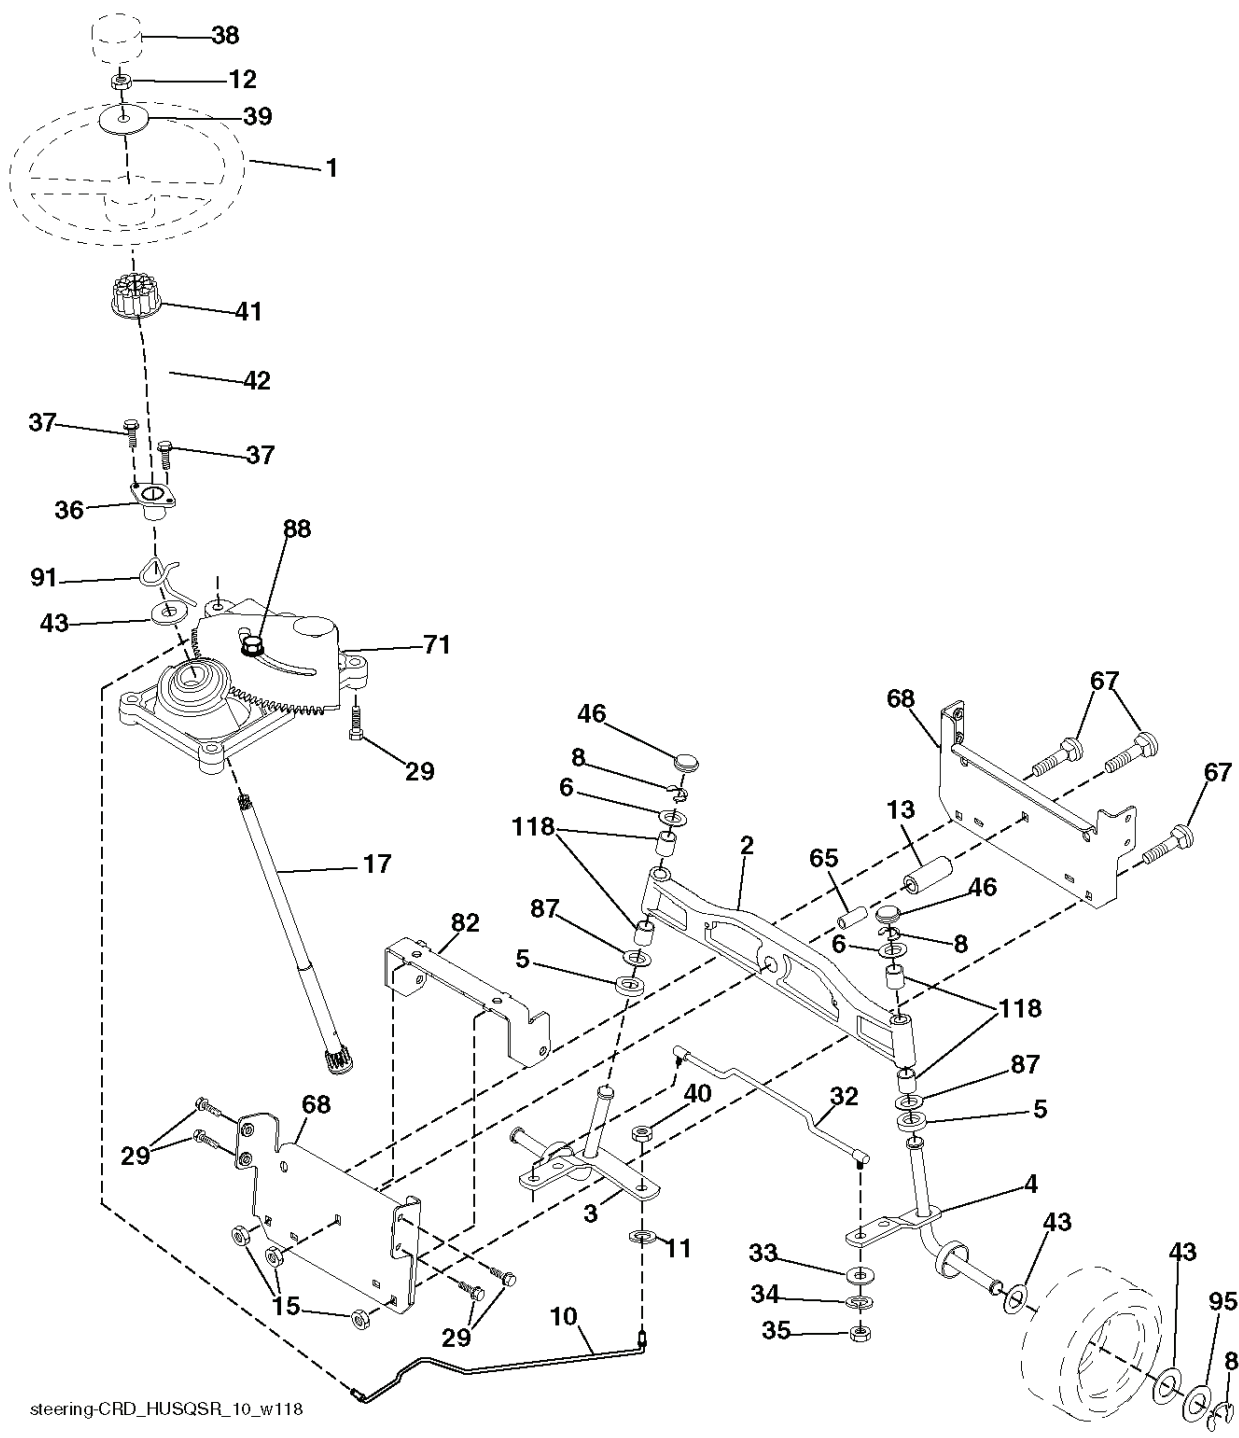

IGNITION SWITCH

POSITION	CIRCUIT	"MAKE"
OFF	M+G+A1	
RUN/OVERRIDE	B+A1	
RUN	B+A1	L+A2
START	B + S + A1	

WIRING INSULATED CLIPS
 NOTE: IF WIRING INSULATED CLIPS WERE REMOVED FOR SERVICING OF UNIT, THEY SHOULD BE RE-INSTALLED TO PROPERLY SECURE YOUR WIRING.

PTO SWITCH

POSITION	CIRCUIT
OFF	C + G, B + H
ON	C + F, B + E, A + D

steering-CRD_HUSQSR_10_w118

REF.	PART NO.	DESCRIPTION	REMARK	QTY.	KIT
1	532416480	STEERING WHEEL		1	
2	532193542	AXLE		1	
3	532169840	SPINDLE		1	
4	532169839	SPINDLE		1	
5	532124931	WASHER		1	
6	532121748	WASHER		1	
8	812000029	RETAINER RING		1	
10	532175121	ROD		1	
12	873940800	NUT		1	
11	810040600	WASHER		1	
13	532136518	PIPE		1	
15	873900600	NUT		1	
17	532177883	SHAFT		1	
29	817000612	SCREW		1	
32	532171888	ROD		1	
33	819111216	WASHER		1	
34	810040500	WASHER		1	
35	873540500	NUT		1	
36	532155105	BUSHING		1	
37	532152927	SCREW		1	
38	532415987	KNOB		1	
39	819183812	WASHER		1	
40	873540600	NUT		1	
41	532186737	ADAPTER		1	
43	532121749	WASHER		1	
46	532121232	HUB CAP		1	
65	532414736	SPACER		1	
67	872110618	BOLT		1	
68	532169827	SHAFT		1	
71	532175146	STEERING GEAR		1	
82	532199978	SUPPORT ESSIEU AVANT		1	
87	532173966	WASHER		1	
88	532175118	BOLT		1	
91	532175553	SPRING		1	
95	532188967	WASHER		1	
118	532406013	BEARING		1	