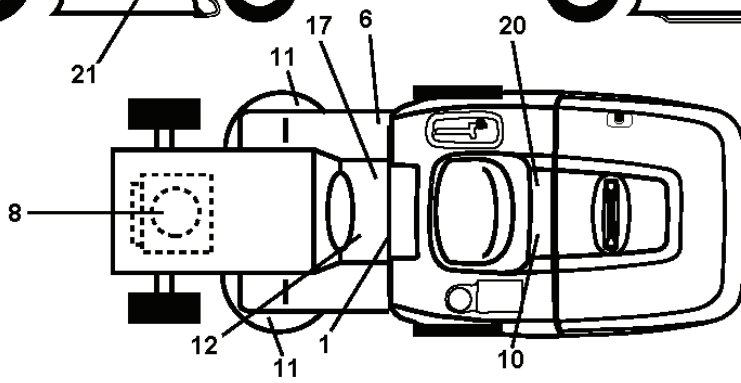

REF.	PART NO.	DESCRIPTION	REMARK	QTY.	KIT
1	532400389	LABEL		1	
3	581627301	DECAL		1	
4	532437962	DECAL		1	
6	532180432	DECAL		1	
7	532439588	DECAL		1	
8	532196841	DECAL		1	
10	532145005	DECAL		1	
11	532182166	DECAL		1	
12	532159737	DECAL		1	
14	532159736	DECAL		1	
17	532140837	DECAL		1	
20	532166960	DECAL		1	
21	532166286	DECAL		1	
--	532180435	DECAL		1	
--	532138311	DECAL		1	
--	532181917	PROTEGE*RPL.PAR 532179769418		1	
--	532181916	PROTEGE*RPL.PAR 532179768418		1