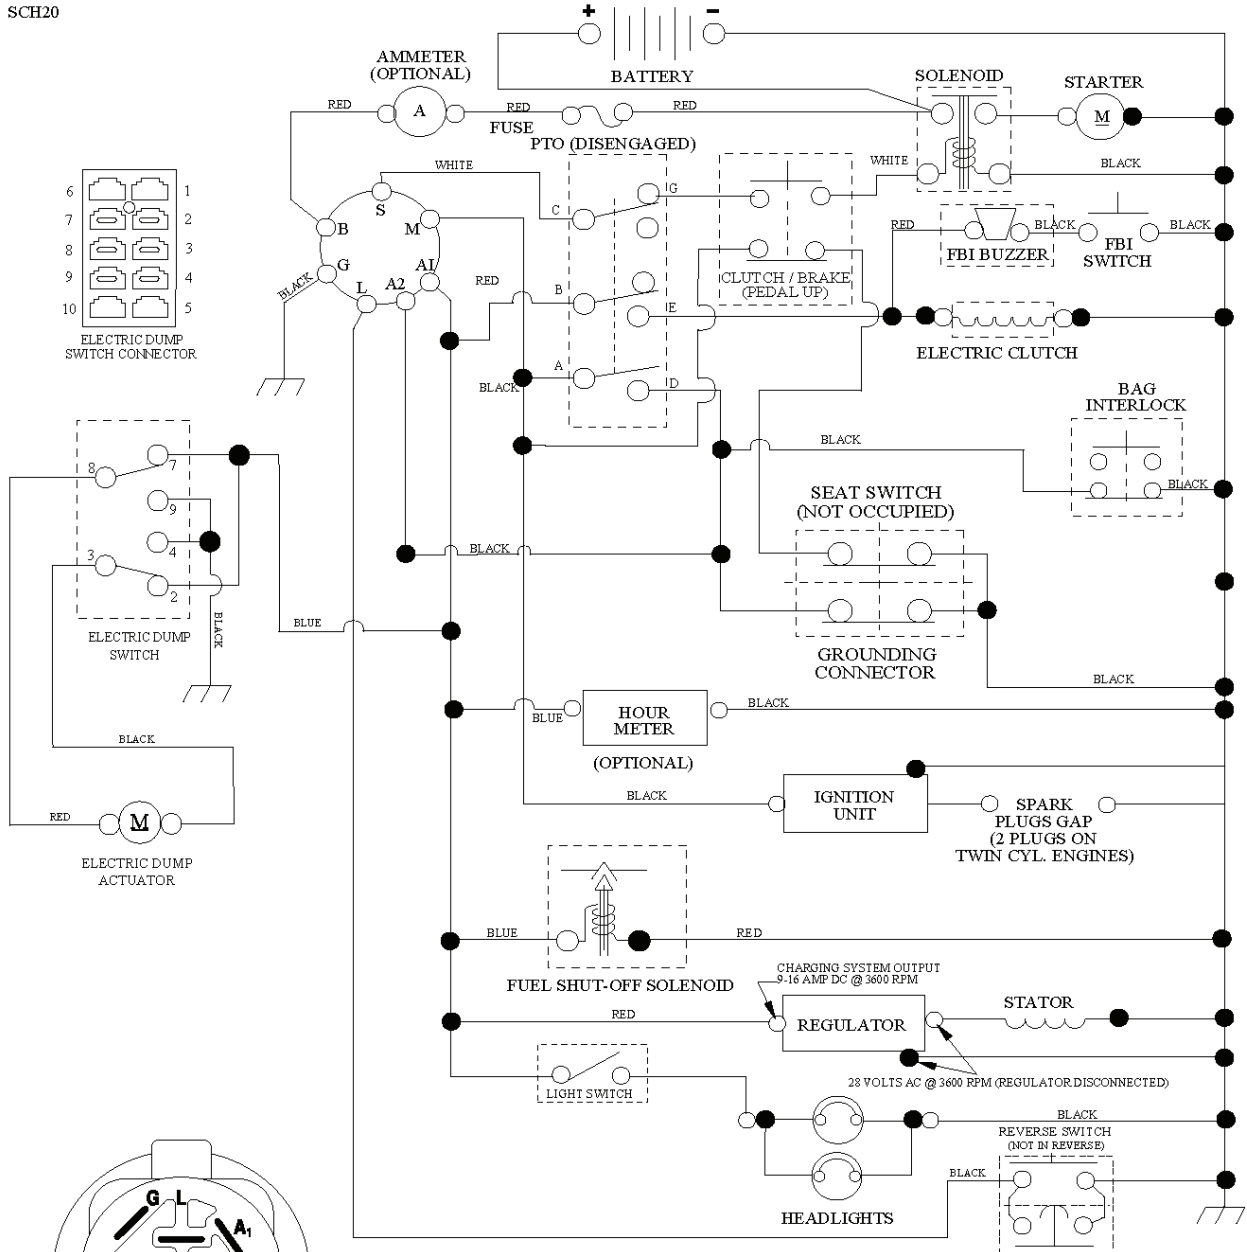

IGNITION SWITCH

POSITION	CIRCUIT	"MAKE"
OFF	M+G+A1	
RUN/OVERRIDE	B+A1	
RUN	B+A1	L+A2
START	B + S + A1	

WIRING INSULATED CLIPS
NOTE: IF WIRING INSULATED CLIPS WERE REMOVED FOR SERVICING OF UNIT, THEY SHOULD BE RE-INSTALLED TO PROPERLY SECURE YOUR WIRING.

PTO SWITCH

POSITION	CIRCUIT
OFF	C + G, B + H
ON	C + F, B + E, A + D