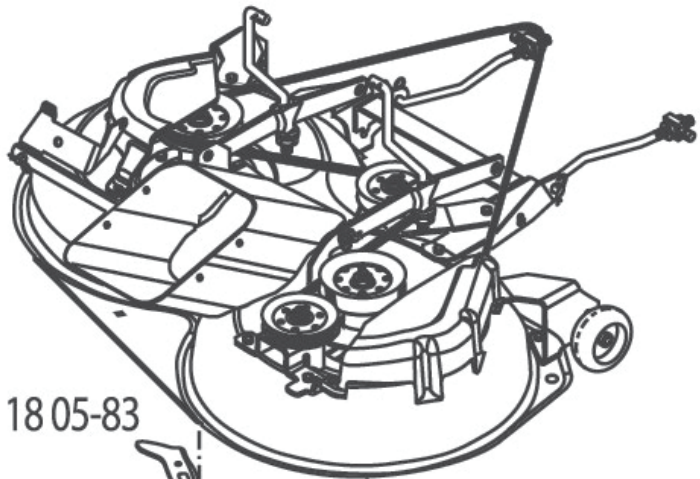

535 41 45-47

535 41 45-48

RCJ8Y

535 41 43-76

535 41 43-78

532 17 01-40

532 40 20-09

532 18 05-83

532 18 04-24

532 18 04-25

532 18 05-84

REF.	PART NO.	DESCRIPTION	REMARK	QTY.	KIT
535414547	535414547	AIR FILTER		1	
535414548	535414548	PREFILTER		1	
RCJ8Y	530030075	SPARK PLUG		1	
535414376	535414376	FILTER		1	
535414378	535414378	OIL FILTER		1	
532170140	532170140	BELT		1	
532402009	532402009	BELT		1	
532180583	532180583	BLADE		1	
532180584	532180584	BLADE		1	
532180424	532180424	BLADE		1	
532180425	532180425	BLADE		1	