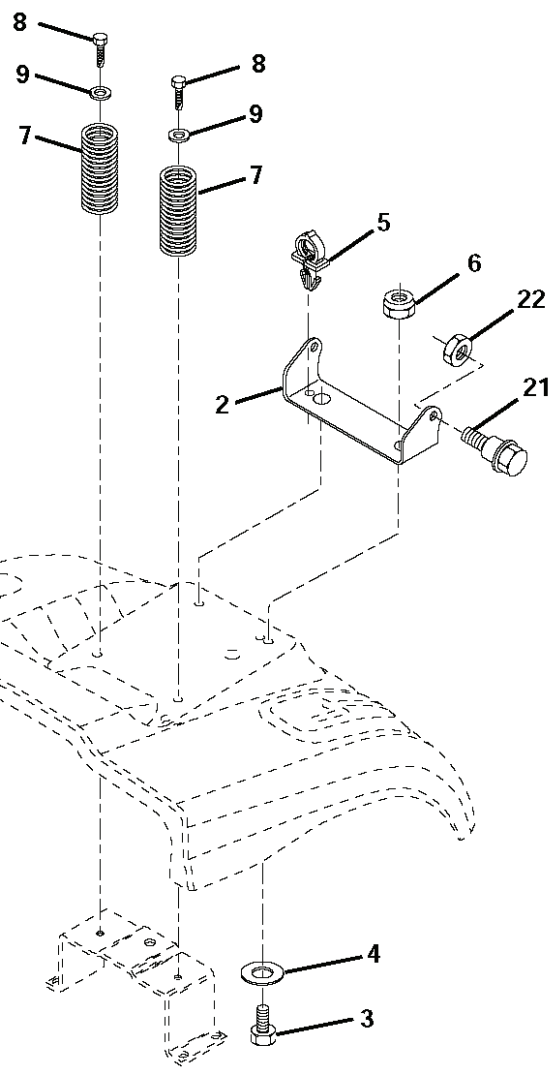

seat_lt.knob_7(CRD)

REF.	PART NO.	DESCRIPTION	REMARK	QTY.	KIT
1	532188715	SIEGE CONDUCTEUR		1	
2	532140551	BRACKET		1	
3	871110616	SCREW		1	
4	819131610	WASHER		1	
5	532145006	CLIP		1	
6	873800600	NUT		1	
7	532124181	SPRING		1	
8	817000616	SCREW		1	
9	819131614	WASHER		1	
10	532195530	BERCEAU DE SIEGE CONDUCTEUR		1	
11	532166369	WING NUT		1	
12	532174648	BRACKET		1	
13	532121248	BUSHING		1	
14	872050412	BOLT		1	
15	532121249	SPACER		1	
16	532123740	SPRING		1	
17	532123976	LOCKNUT		1	
21	532171852	BOLT		1	
22	873800500	LOCK NUT		1	
24	819171912	WASHER		1	
25	532127018	BOLT		1