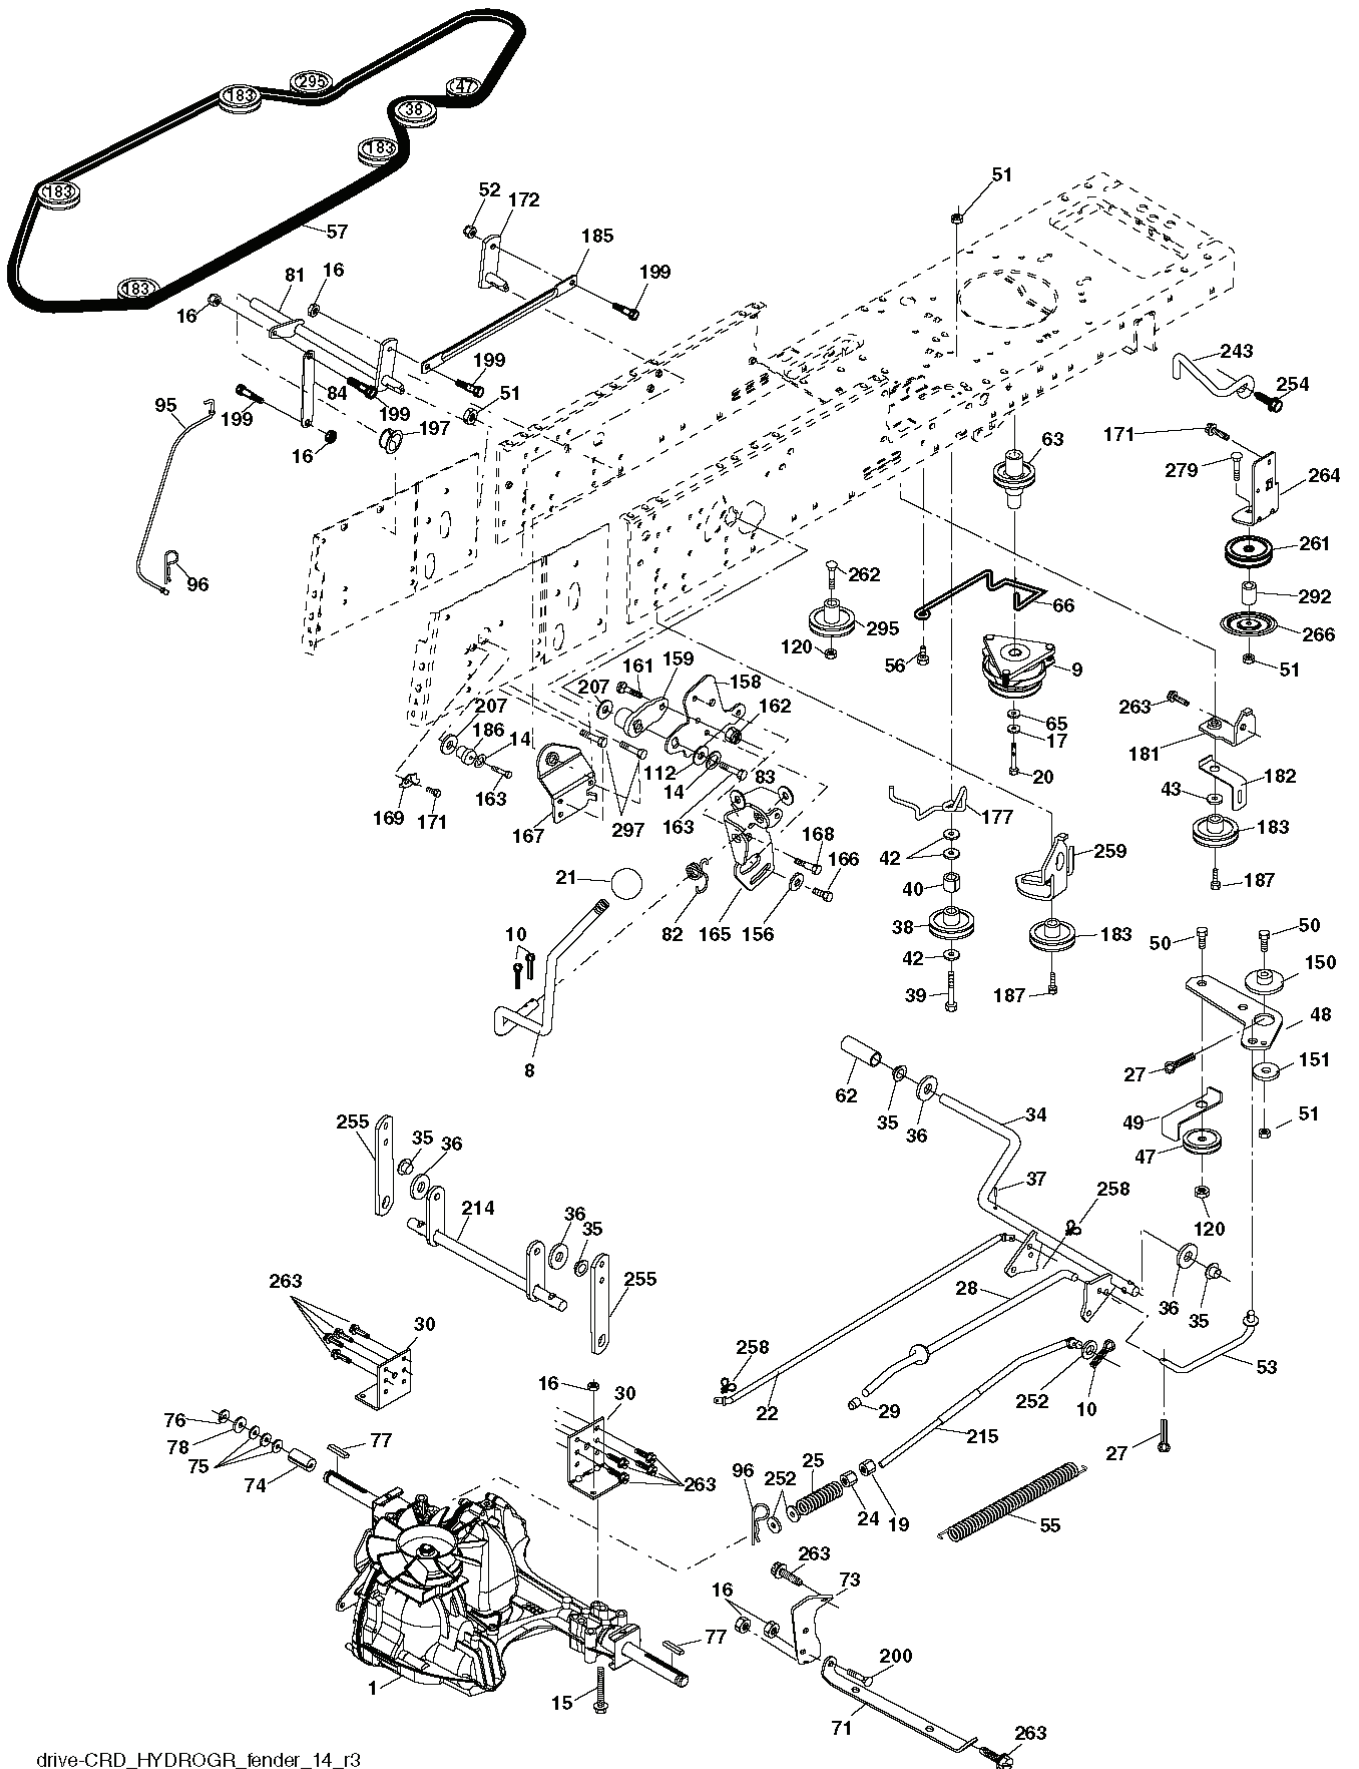

03048

PTO SWITCH	
POSITION	CIRCUIT
OFF	C + G, B + H
ON	C + F, B + E, A + D

● NON-REMOVABLE CONNECTIONS

○ REMOVABLE CONNECTIONS

REF.	PART NO.	DESCRIPTION	REMARK	QTY.	KIT
1	532416480	STEERING WHEEL		1	
2	532193542	AXLE		1	
3	532169840	SPINDLE		1	
4	532169839	SPINDLE		1	
5	532124931	WASHER		1	
6	532121748	WASHER		1	
8	812000029	RETAINER RING		1	
10	532175121	ROD		1	
11	810040600	WASHER		1	
12	873940800	NUT		1	
13	532136518	PIPE		1	
15	873900600	NUT		1	
17	532177883	SHAFT		1	
29	817000612	SCREW		1	
32	532171888	ROD		1	
33	819111216	WASHER		1	
34	810040500	WASHER		1	
35	873540500	NUT		1	
36	532155105	BUSHING		1	
37	532152927	SCREW		1	
38	532415987	KNOB		1	
39	819183812	WASHER		1	
40	873540600	NUT		1	
41	532186737	ADAPTER		1	
43	532121749	WASHER		1	
46	532121232	HUB CAP		1	
65	532414736	SPACER		1	
67	872110618	BOLT		1	
68	532169827	SHAFT		1	
71	532175146	STEERING GEAR		1	
82	532199978	SUPPORT ESSIEU AVANT		1	
87	532173966	WASHER		1	
88	532175118	BOLT		1	
91	532175553	SPRING		1	
95	532188967	WASHER		1	
118	532406013	BEARING		1	

REF.	PART NO.	DESCRIPTION	REMARK	QTY.	KIT
1	532059192	CAP VALVE		1	
2	532065139	NIPPLE		1	
3	532106222	TIRE	Front 15 x 6.0 - 6	1	
4	532059904	HOSE	(Service Item Only)	1	
5	532138336	RIM	Front 6"	1	
6	532124957	FITTING	(Front Wheel Only)	1	
7	532124959	BEARING	(Front Wheel Only)	1	
8	532138337	RIM SPROCKET	Rear 8"	1	
9	532122082	TIRE	Rear 20 x 10-8	1	
10	532124926	HOSE	(Service Item Only)	1	
11	532175039	HUB CAP		1	
--	532144334	SEALING FOAM		1	