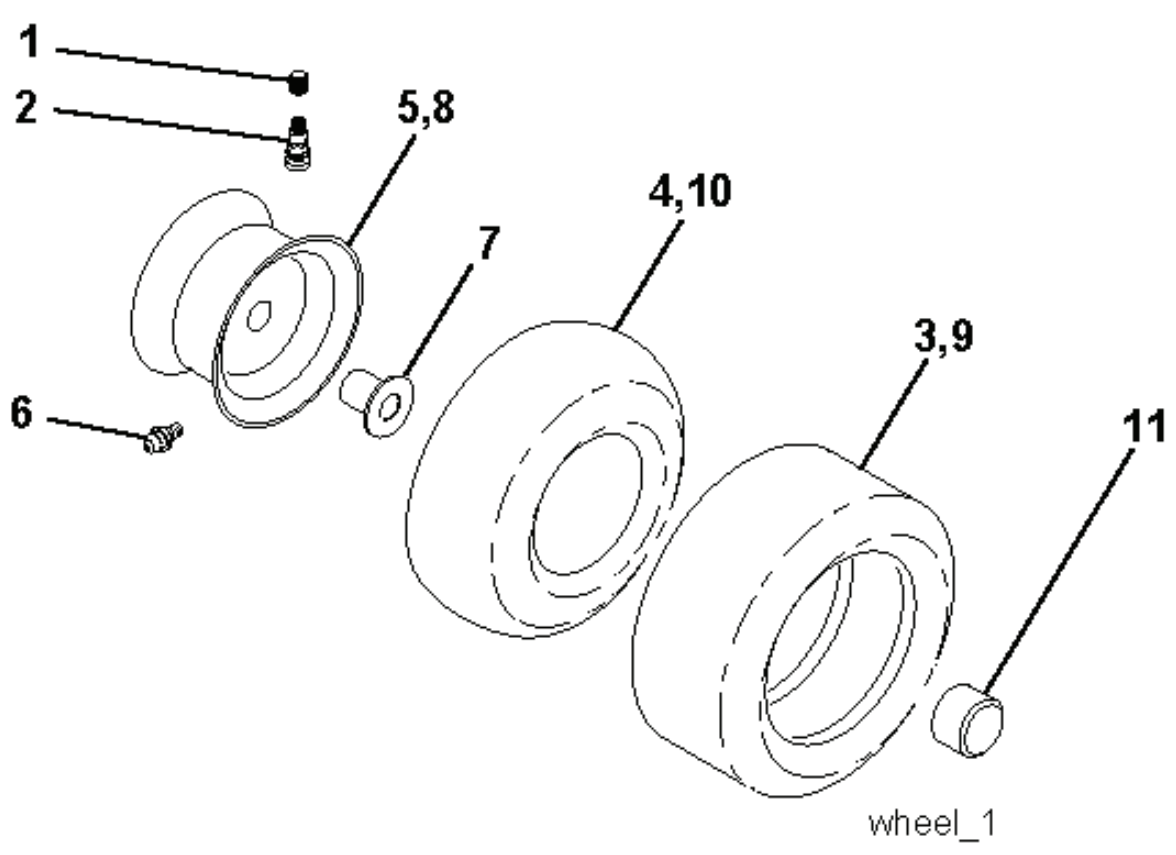

03048

PTO SWITCH	
POSITION	CIRCUIT
OFF	C + G, B + H
ON	C + F, B + E, A + D

● NON-REMOVABLE CONNECTIONS

○ REMOVABLE CONNECTIONS

REF.	PART NO.	DESCRIPTION	REMARK	QTY.	KIT
1	532416480	STEERING WHEEL		1	
2	532193542	AXLE		1	
3	532169840	SPINDLE		1	
4	532169839	SPINDLE		1	
5	532124931	WASHER		1	
6	532121748	WASHER		1	
8	812000029	RETAINER RING		1	
10	532175121	ROD		1	
11	810040600	WASHER		1	
12	873940800	NUT		1	
13	532136518	PIPE		1	
15	873900600	NUT		1	
17	532177883	SHAFT		1	
29	817000612	SCREW		1	
32	532171888	ROD		1	
33	819111216	WASHER		1	
34	810040500	WASHER		1	
35	873540500	NUT		1	
36	532155105	BUSHING		1	
37	532152927	SCREW		1	
38	532415987	KNOB		1	
39	819183812	WASHER		1	
40	873540600	NUT		1	
41	532186737	ADAPTER		1	
43	532121749	WASHER		1	
46	532121232	HUB CAP		1	
65	532414736	SPACER		1	
67	872110618	BOLT		1	
68	532169827	SHAFT		1	
71	532175146	STEERING GEAR		1	
82	532199978	SUPPORT ESSIEU AVANT		1	
87	532173966	WASHER		1	
88	532175118	BOLT		1	
91	532175553	SPRING		1	
95	532188967	WASHER		1	
118	532406013	BEARING		1	

REF.	PART NO.	DESCRIPTION	REMARK	QTY.	KIT
1	532059192	CAP VALVE		1	
2	532065139	NIPPLE		1	
3	532106222	TIRE	Front 15 x 6.0 - 6	1	
4	532059904	HOSE	(Service Item Only)	1	
5	532138336	RIM	Front 6"	1	
6	532124957	FITTING	(Front Wheel Only)	1	
7	532124959	BEARING	(Front Wheel Only)	1	
8	532138337	RIM SPROCKET	Rear 8"	1	
9	532122082	TIRE	Rear 20 x 10-8	1	
10	532124926	HOSE	(Service Item Only)	1	
11	532175039	HUB CAP		1	
--	532144334	SEALING FOAM		1	