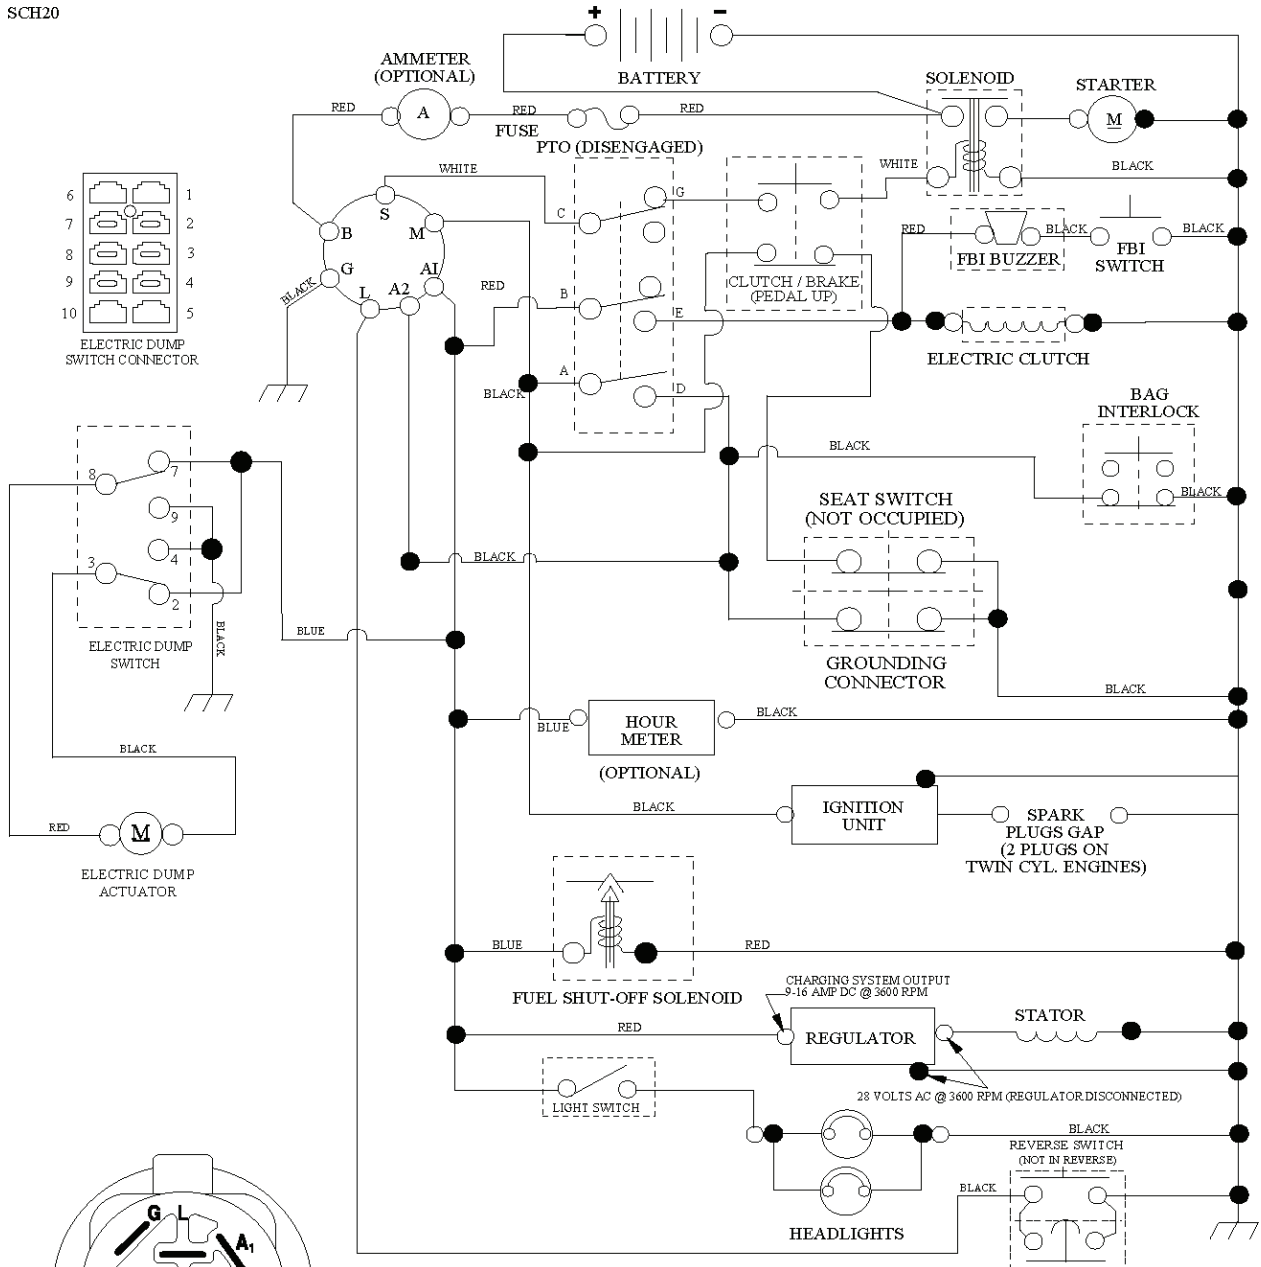

POSITION	CIRCUIT	"MAKE"
OFF	M+G+A1	
RUN/OVERRIDE	B+A1	
RUN	B+A1	L+A2
START	B + S + A1	

WIRING INSULATED CLIPS
NOTE: IF WIRING INSULATED CLIPS WERE REMOVED FOR SERVICING OF UNIT, THEY SHOULD BE RE-INSTALLED TO PROPERLY SECURE YOUR WIRING.

03048

PTO SWITCH	
POSITION	CIRCUIT
OFF	C + G, B + H
ON	C + F, B + E, A + D

● NON-REMOVABLE CONNECTIONS

○ REMOVABLE CONNECTIONS