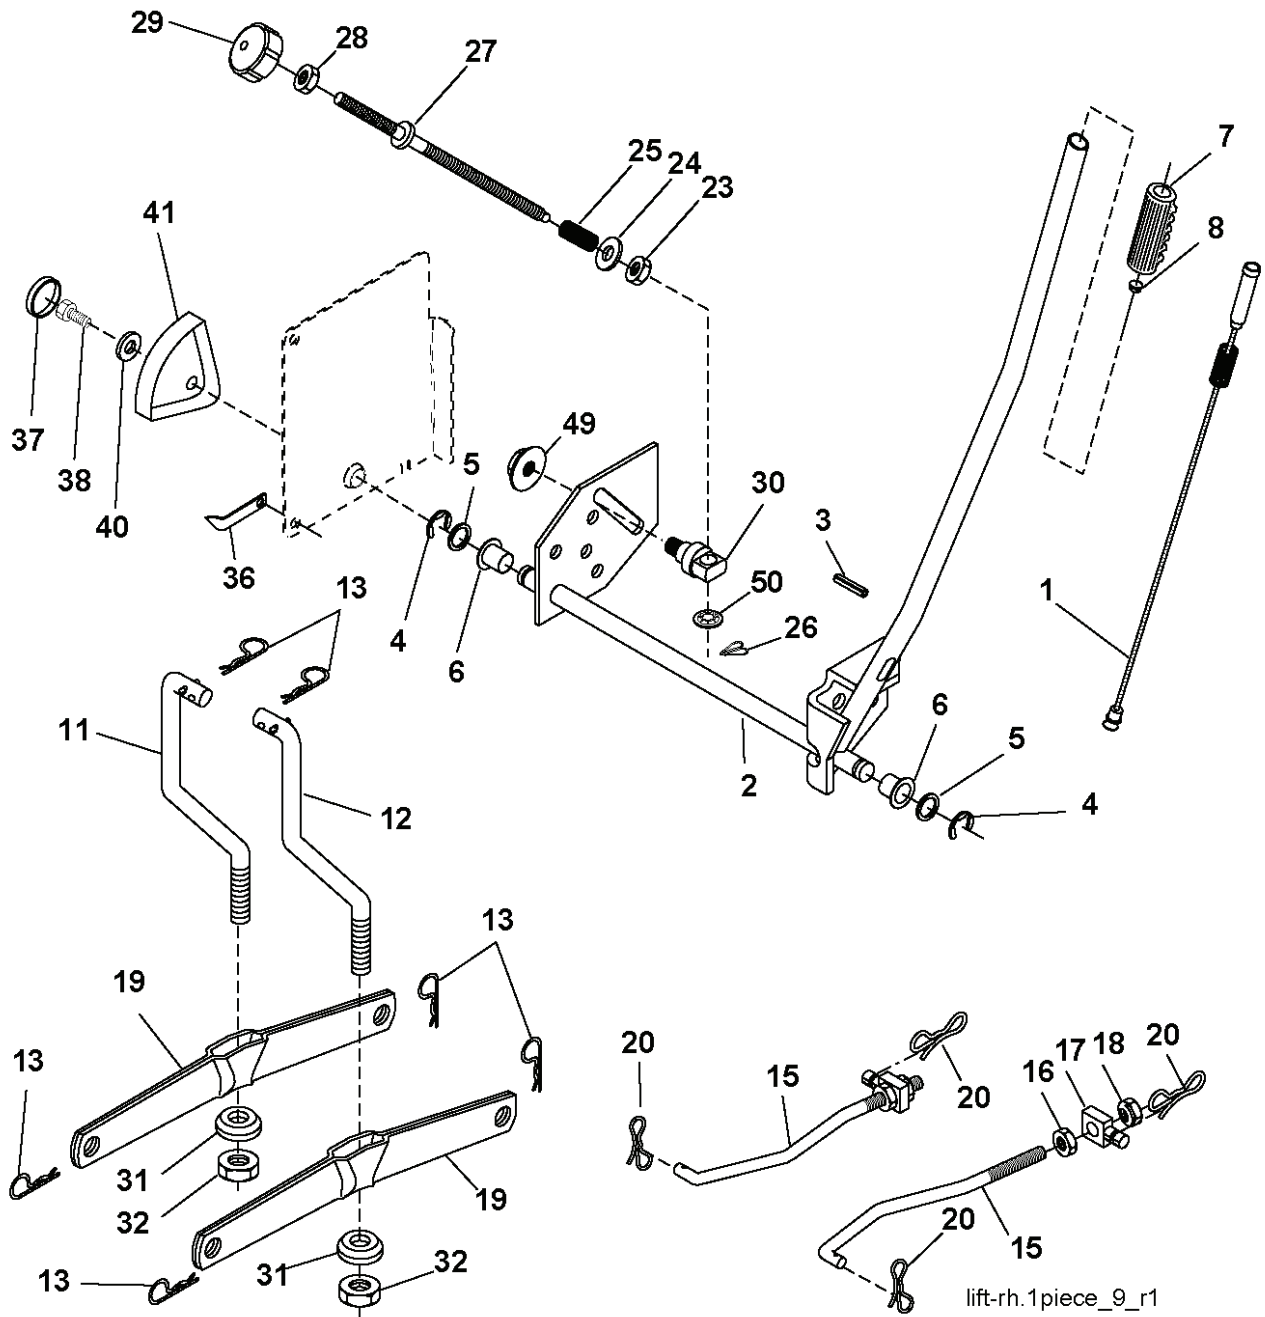

REF.	PART NO.	DESCRIPTION	REMARK	QTY.	KIT
1	532169160	HOUSING		1	
2	872140506	BOLT		1	
3	532431864	BRACKET		1	
4	532169167	BRACKET		1	
5	532124670	RETAINER RING		1	
6	532165557	ROD		1	
8	532181712	BOLT		1	
9	810030600	WASHER		1	
11	532180583	BLADE		1	
13	532137645	SHAFT		1	
14	532128774	BEARING HOUSING		1	
15	532110485	BEARING		1	
16	532180584	BLADE		1	
18	872110606	BOLT		1	
19	532132827	SPEC. BOLT		1	
20	532181713	BOLT		1	
21	873680500	NUT		1	
22	532169165	BRACKET		1	
23	532169166	BRACKET		1	
24	532413436	BRACKET		1	
25	532400105	BRACKET		1	
26	532400110	SUPPORT		1	
27	532169172	BRACKET		1	
28	532169168	BRACKET		1	
30	532173984	SCREW		1	
31	532187690	WASHER		1	
32	532198145	PULLEY		1	
33	532400234	NUT		1	
34	532400103	BRACKET		1	
35	532400104	BRACKET		1	
36	532146763	PULLEY		1	
38	532169851	SPACER		1	
39	872110622	BOLT		1	
40	873680600	NUT		1	
41	873900600	NUT		1	
44	532432404	COVER		1	
45	532432405	COVER		1	
46	532137729	SCREW		1	
55	532169849	LEVER		1	
61	532199487	SPRING		1	
68	532402009	BELT		1	
69	532165482	SHAFT		1	
84	532156085	BELT GUIDE		1	
116	532193406	BOLT		1	
117	532174873	WHEEL		1	
119	819132012	WASHER		1	
124	872110612	BOLT		1	
130	872110506	BOLT		1	
131	532165661	PIPE		1	
161	532180424	BLADE		1	
162	532180878	ADAPTER		1	
163	532180425	BLADE		1	
164	532124937	BEARING COL. STRG.		1	
174	532400240	PLATE		1	
299	532415598	HOSE COUPLING		1	
300	532152927	SCREW		1	
---	532181857	BEARING HOUSING	Mandrel Assembly (Includes housing, shaft assembly, and bearing only - pulley/nut/washer and blade bolt/washers not included)	1	
---	532181858	BEARING HOUSING		1	
---	532432330	CUTTING DECK		1	