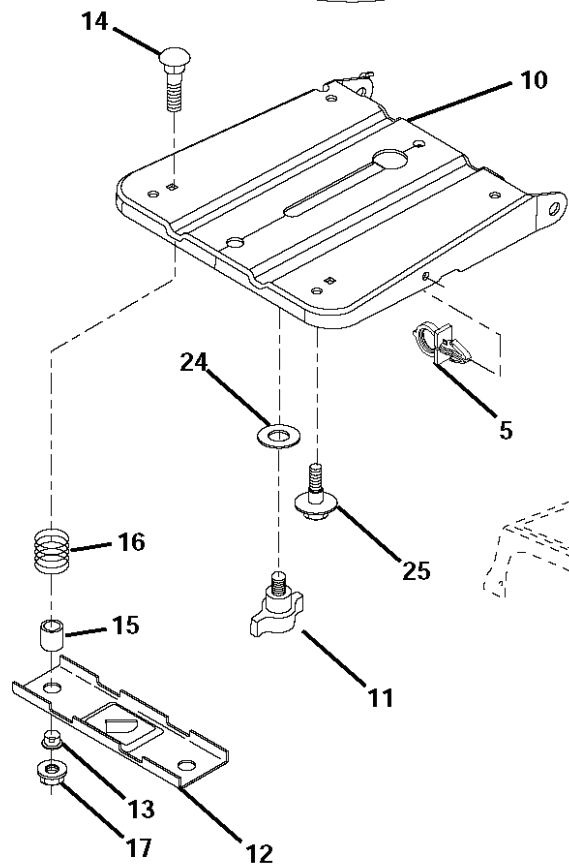

seat_lt.knob_7(CRD)

REF.	PART NO.	DESCRIPTION	REMARK	QTY.	KIT
1	532188715	SIEGE CONDUCTEUR		1	
2	532140551	BRACKET		1	
3	871110616	SCREW		1	
4	819131610	WASHER		1	
5	532145006	CLIP		1	
6	873800600	NUT		1	
7	532124181	SPRING		1	
8	817000616	SCREW		1	
9	819131614	WASHER		1	
10	532195530	BERCEAU DE SIEGE CONDUCTEUR		1	
11	532166369	WING NUT		1	
12	532174648	BRACKET		1	
13	532121248	BUSHING		1	
14	872050412	BOLT		1	
15	532121249	SPACER		1	
16	532123740	SPRING		1	
17	532123976	LOCKNUT		1	
21	532171852	BOLT		1	
22	873800500	LOCK NUT		1	
24	819171912	WASHER		1	
25	532127018	BOLT		1