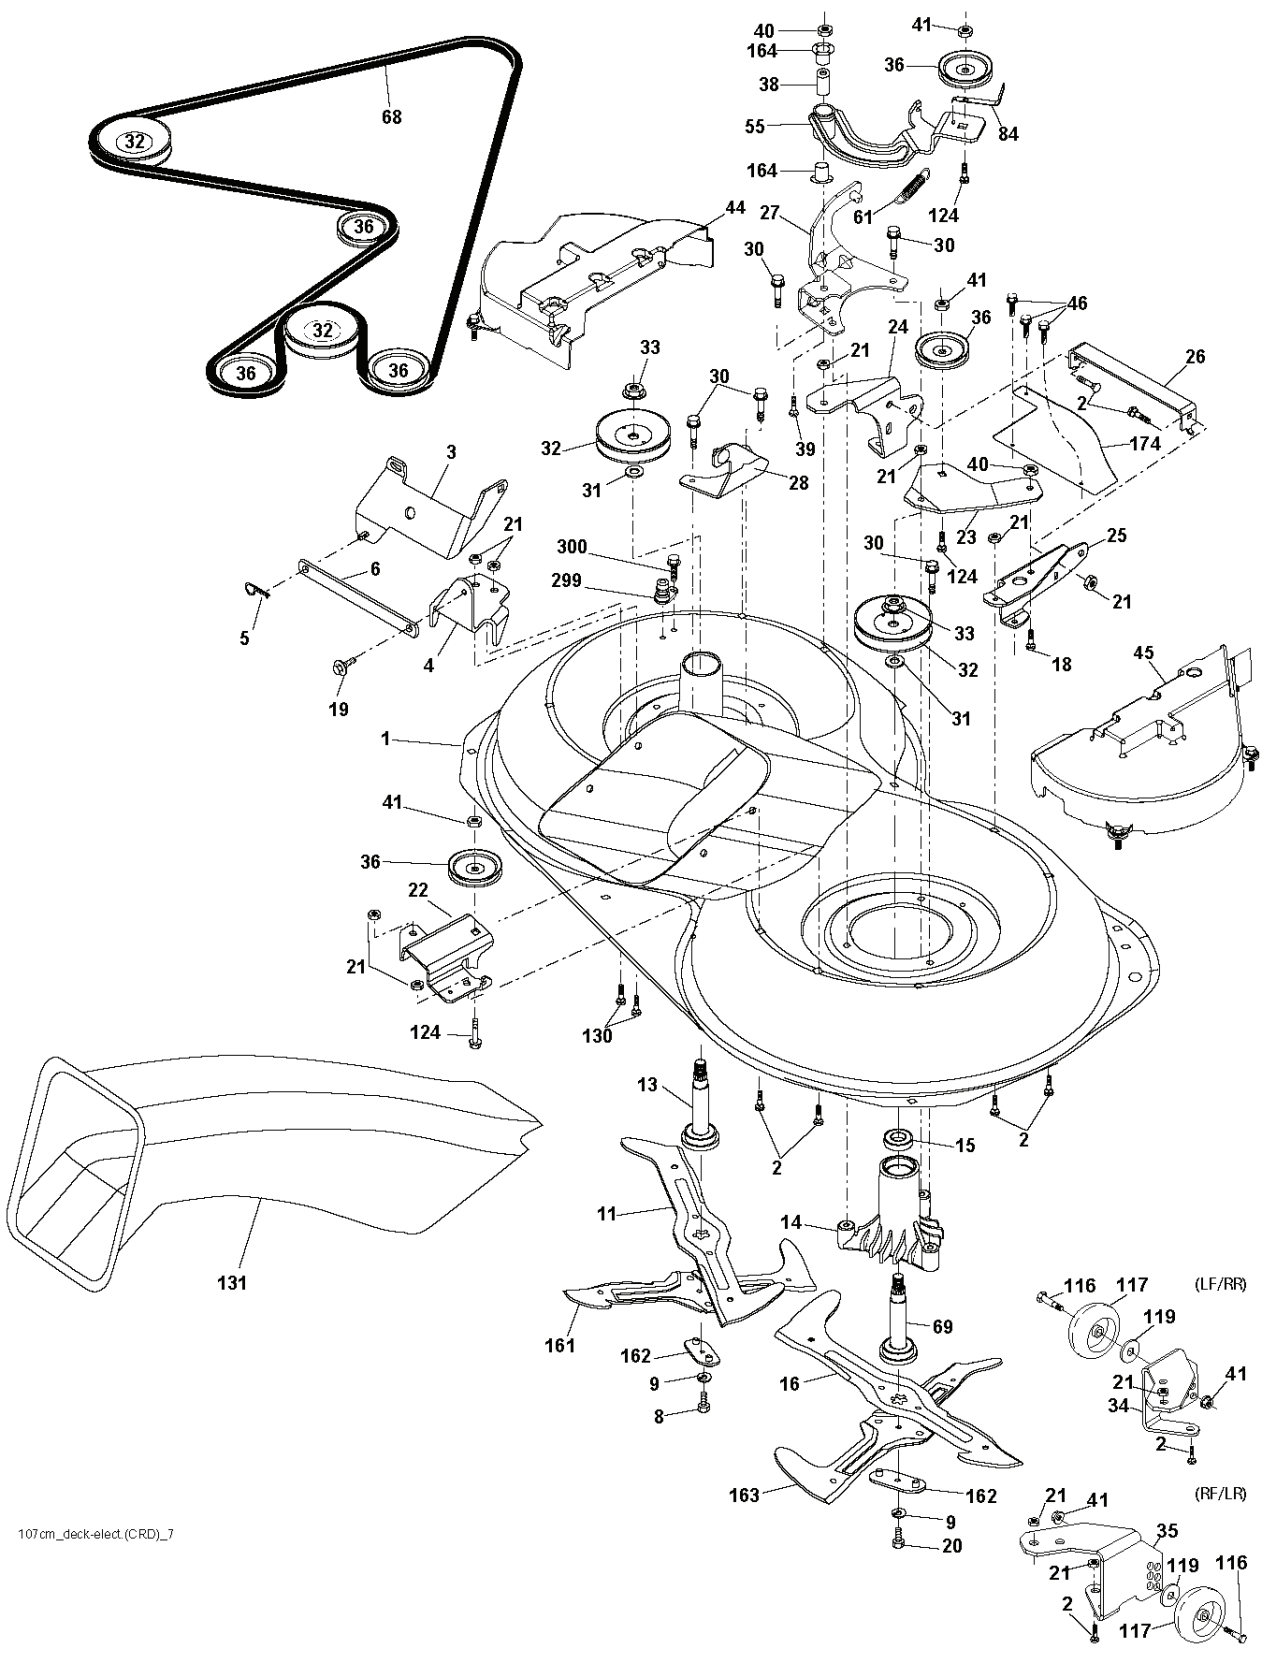

REF.	PART NO.	DESCRIPTION	REMARK	QTY.	KIT
1	532169160	HOUSING		1	
2	872140506	BOLT		1	
3	532431864	BRACKET		1	
4	532169167	BRACKET		1	
5	532124670	RETAINER RING		1	
6	532165557	ROD		1	
8	532181712	BOLT		1	
9	810030600	WASHER		1	
11	532180583	BLADE		1	
13	532137645	SHAFT		1	
14	532128774	BEARING HOUSING		1	
15	532110485	BEARING		1	
16	532180584	BLADE		1	
18	872110606	BOLT		1	
19	532132827	SPEC. BOLT		1	
20	532181713	BOLT		1	
21	873680500	NUT		1	
22	532169165	BRACKET		1	
23	532169166	BRACKET		1	
24	532413436	BRACKET		1	
25	532400105	BRACKET		1	
26	532400110	SUPPORT		1	
27	532169172	BRACKET		1	
28	532169168	BRACKET		1	
30	532173984	SCREW		1	
31	532187690	WASHER		1	
32	532198145	PULLEY		1	
33	532400234	NUT		1	
34	532400103	BRACKET		1	
35	532400104	BRACKET		1	
36	532146763	PULLEY		1	
38	532169851	SPACER		1	
39	872110622	BOLT		1	
40	873680600	NUT		1	
41	873900600	NUT		1	
44	532432404	COVER		1	
45	532432405	COVER		1	
46	532137729	SCREW		1	
55	532169849	LEVER		1	
61	532199487	SPRING		1	
68	532402009	BELT		1	
69	532165482	SHAFT		1	
84	532156085	BELT GUIDE		1	
116	532193406	BOLT		1	
117	532174873	WHEEL		1	
119	819132012	WASHER		1	
124	872110612	BOLT		1	
130	872110506	BOLT		1	
131	532165661	PIPE		1	
161	532180424	BLADE		1	
162	532180878	ADAPTER		1	
163	532180425	BLADE		1	
164	532124937	BEARING COL. STRG.		1	
174	532400240	PLATE		1	
299	532415598	HOSE COUPLING		1	
300	532152927	SCREW		1	
---	532181857	BEARING HOUSING	Mandrel Assembly (Includes housing, shaft assembly, and bearing only - pulley/nut/washer and blade bolt/washers not included)	1	
---	532181858	BEARING HOUSING		1	
---	532432330	CUTTING DECK		1