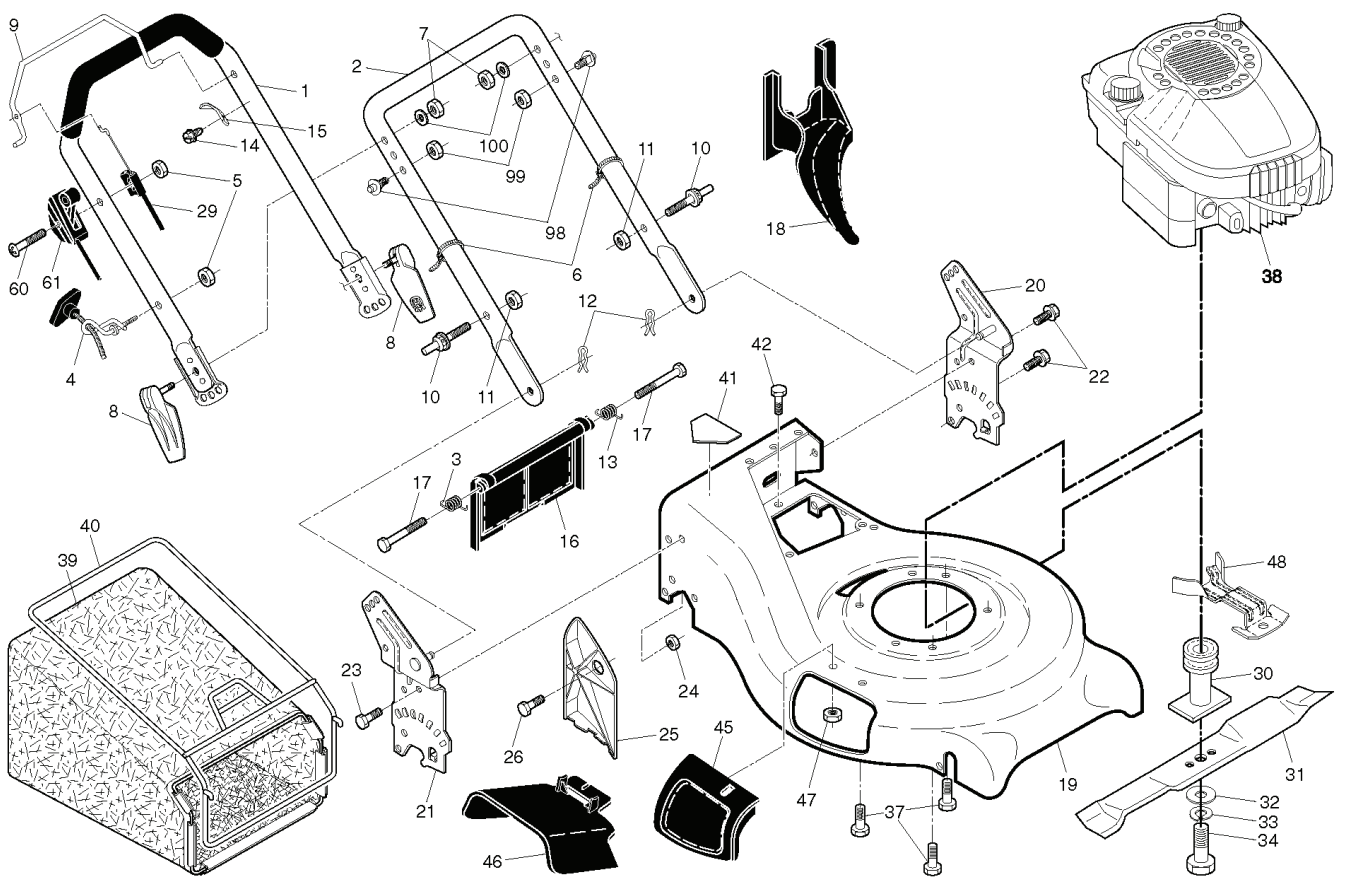

# **SPARE PARTS LIST**

REF.	PART NO.	DESCRIPTION	REMARK	QTY.	KIT
1	532406531	CABLE		1	
2	532417821	DRIVE CONTROL		1	
3	532164557	STOP		1	
4	532199687	SCREW		1	
6	532750634	SCREW		1	
8	532191730	NUT		1	
11	532406558	SPRING		1	
13	532419213	GEARBOX ASSY		1	
14	532405703	PULLEY		1	
15	532088348	WASHER		1	
16	532407147	ROD		1	
17	532409616	SPRING		1	
18	532418866	SPRING		1	
19	532190069	KNOB		1	
20	812000022	RETAINER RING		1	
21	532412450	BEARING SUPPORT		1	
22	532191039	BEARING		1	
23	532164555	BRACKET		1	
24	817060410	SCREW		1	
25	532400783	COVER		1	
26	532750634	SCREW		1	
28	812000058	E-CLIP		1	
29	532189403	DUST COVER		1	
31	532404845	PAWL, DRIVE		1	
32	532413105	WHEEL & TIRE ASSY, REAR		1	
33	532409148	NUT		1	
34	532851226	WASHER		1	
35	532410922	SHAFT		1	
36	532410933	SHAFT		1	
37	532161463	BRACKET		1	
39	532407059	BOLT		1	
40	532410831	WHEEL		1	
41	532404835	PINION		1	
42	532197480	O-RING		1	
47	532067725	WASHER		1	
38	532163409	SCREW		1	
44	532406557	BELT		1	
49	532163409	SCREW		1	
50	532413722	BRACKET.BELT.KEEPE/AUT*SUBS/2*		1	