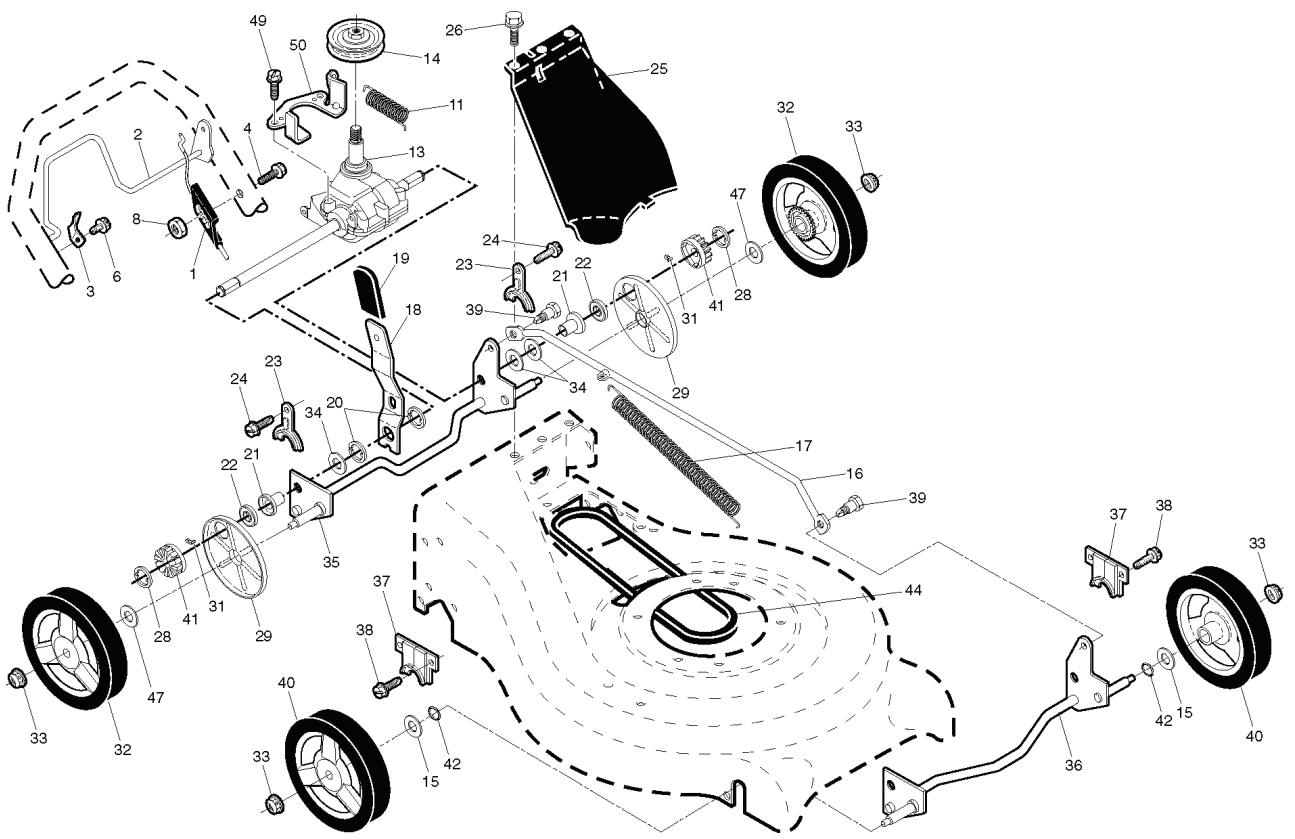

# **SPARE PARTS LIST**

REF.	PART NO.	DESCRIPTION	REMARK	QTY.	KIT
1	532406531	CABLE		1	
2	532417821	DRIVE CONTROL		1	
3	532164557	STOP		1	
4	532199687	SCREW		1	
6	532750634	SCREW		1	
8	532191730	NUT		1	
11	532406558	SPRING		1	
13	532419213	GEARBOX ASSY		1	
14	532405703	PULLEY		1	
15	532088348	WASHER		1	
16	532407147	ROD		1	
17	532409616	SPRING		1	
18	532418866	SPRING		1	
19	532190069	KNOB		1	
20	812000022	RETAINER RING		1	
21	532412450	BEARING SUPPORT		1	
22	532191039	BEARING		1	
23	532164555	BRACKET		1	
24	817060410	SCREW		1	
25	532400783	COVER		1	
26	532750634	SCREW		1	
28	812000058	E-CLIP		1	
29	532189403	DUST COVER		1	
31	532404845	PAWL, DRIVE		1	
32	532413105	WHEEL & TIRE ASSY, REAR		1	
33	532409148	NUT		1	
34	532851226	WASHER		1	
35	532410922	SHAFT		1	
36	532410933	SHAFT		1	
37	532161463	BRACKET		1	
39	532407059	BOLT		1	
40	532410831	WHEEL		1	
41	532404835	PINION		1	
42	532197480	O-RING		1	
47	532067725	WASHER		1	
38	532163409	SCREW		1	
44	532406557	BELT		1	
49	532163409	SCREW		1	
50	532413722	BRACKET.BELT.KEEPE/AUT*SUBS/2*		1	