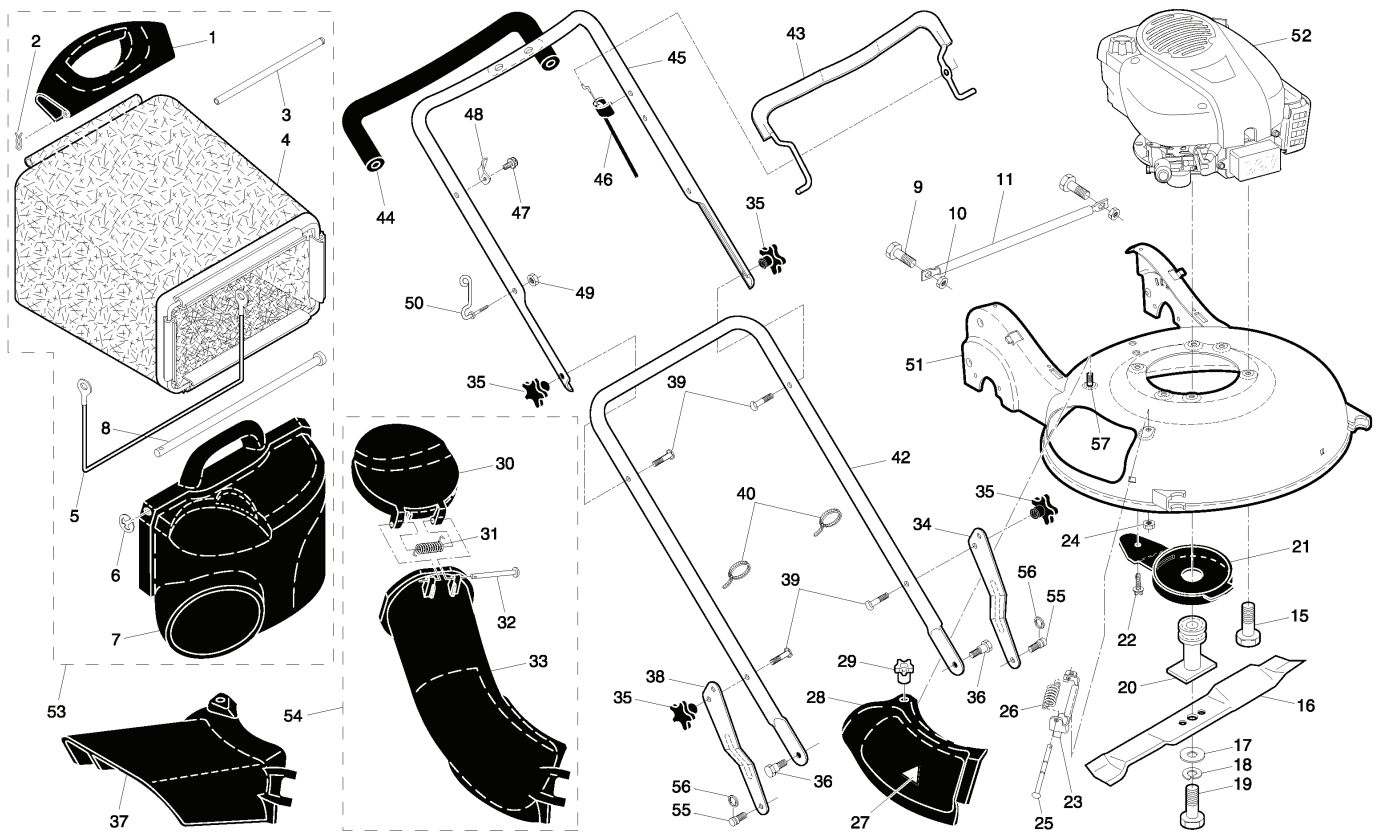

ROTARY LAWN MOWER - - MODEL NUMBER R152SVSW (96141006402) PRODUCT NUMBER 961 41 00-64

REF.	PART NO.	DESCRIPTION	REMARK	QTY.	KIT
1	532190582	HANDLE		1	
2	532065322	CLAMP		1	
3	532183483	PIN		1	
4	532401898	BOX		1	
5	532188506	FRAME		1	
6	812000014	RETAINER RING		1	
7	532190581	BAG		1	
8	532183479	PIN		1	
9	872140405	BOLT		1	
10	873800400	NUT		1	
11	532190692	PIPE		1	
15	532150406	BOLT		1	
16	532415076	BLADE		1	
17	532851074	WASHER		1	
18	532850263	WASHER		1	
19	532191760	SCREW		1	
20	532186766	ADAPTER		1	
21	532190516	SHIELD		1	
22	817600406	SCREW		1	
23	532195997	BRACKET		1	
24	532191730	NUT		1	
25	532183445	PIN		1	
26	532183446	SPRING		1	
27	532182166	DECAL		1	
28	532190515	PLATE		1	
29	532183447	KNOB		1	
30	532190580	PLATE		1	
31	532183478	SPRING		1	
32	532183445	PIN		1	
33	532190578	PIPE		1	
34	532190619	BRACKET		1	
35	532185588	KNOB		1	
36	532194187	BOLT		1	
37	532185996	DEFLECTOR		1	
38	532190621	BRACKET		1	
39	532191574	SCREW		1	
40	532066426	HOOP		1	
42	532187096	HANDLE		1	
43	532186298	LEVER		1	
44	532182748	HANDLE		1	
45	532186296	HANDLE		1	
46	532408885	CABLE		1	
47	532750634	SCREW		1	
48	532125203	BRACKET		1	
49	532132004	NUT		1	
50	532188501	LEVER		1	
51	532400737	DECK SHELL		1	
53	532401896	BAG		1	
54	532189014	PIPE		1	
56	812000058	E-CLIP		1	
57	532194192	STUD		1	
-	532182134	DECALC."WARNING"		1