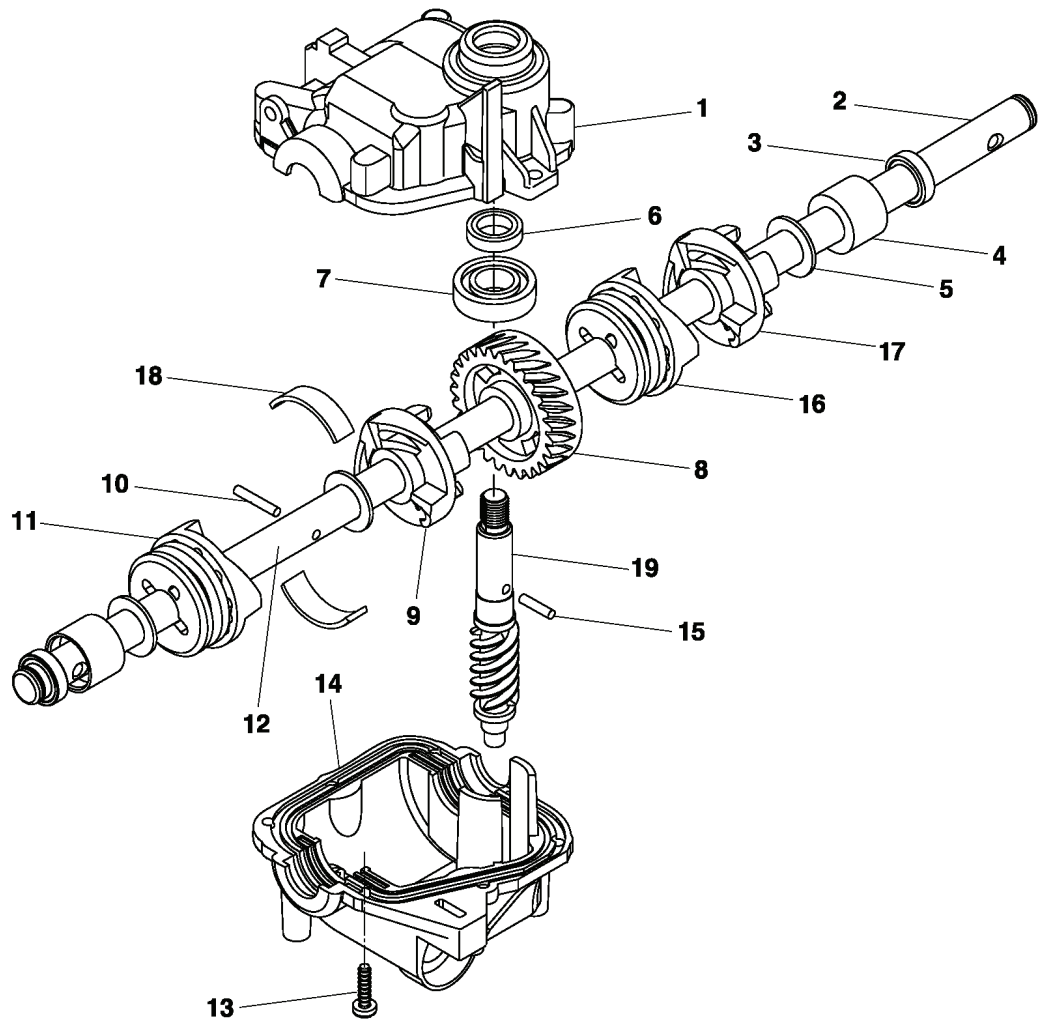

R152SVSW, 96141006402, 961410064, 2008

SPARE PARTS LIST

ROTARY LAWN MOWER - - MODEL NUMBER R152SVSW (96141006402)
PRODUCT NUMBER 961 40 80-29
GEARCASE ASSEMBLY - PART NUMBER 532 40 80-29

REF.	PART NO.	DESCRIPTION	REMARK	QTY.	KIT
1	532412736	CASE		1	
2	532413269	SHAFT		1	
3	532183508	SEAL, OUTPUT SHAFT		1	
4	532183511	BUSHING		1	
5	532183509	WASHER		1	
6	532183514	SEAL, INPUT SHAFT		1	
7	532183506	BALL BEARING		1	
8	532412742	GEAR		1	
9	532412739	FIXED DOG CLUTCH LH		1	
10	532412741	PIN 7 33732		1	
11	532412740	MOVEABLE DOG CLUTCH LH		1	
12	532413268	SHAFT		1	
13	532183513	SCREW		1	
14	532412747	CASE		1	
15	532412746	PIN 3.50.337		1	
16	532412744	FIXED DOG CLUTCH RH		1	
17	532412743	CLUTCH		1	
18	532410731	SPRING		1	
19	532413267	SHAFT		1	