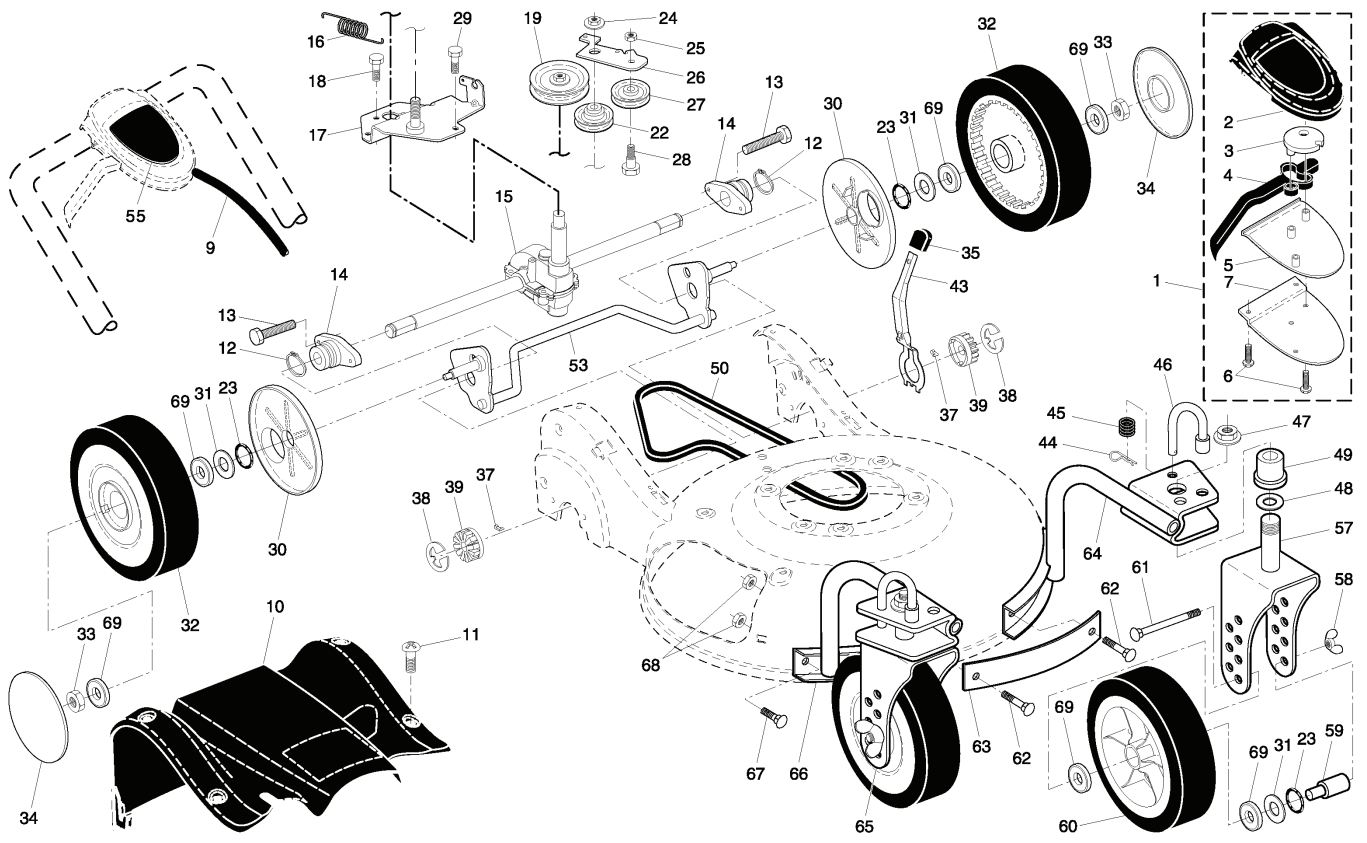

ROTARY LAWN MOWER - - MODEL NUMBER R152SVSW (96141006402) PRODUCT NUMBER 961 41 00-64

REF.	PART NO.	DESCRIPTION	REMARK	QTY.	KIT
1	532197012	CONTROL		1	
2	532411673	COVER		1	
3	532187353	DISC		1	
4	532190037	ARM		1	
5	532411664	COVER		1	
6	532181698	SCREW		1	
7	532400723	BRACKET		1	
9	532197011	CABLE		1	
10	532416963	DRIVE COVER		1	
11	532194188	SCREW		1	
12	812000012	RETAINER RING		1	
13	532088652	SCREW		1	
14	532408027	BEARING		1	
15	532408029	GEARBOX ASSY		1	
16	532406558	SPRING		1	
17	532408005	BELT		1	
18	532163409	SCREW		1	
19	532194018	PULLEY		1	
22	532193791	PULLEY		1	
23	532188152	O-RING		1	
24	532409149	NUT		1	
25	873930500	NUT		1	
26	532416736	ARM		1	
27	532166043	PULLEY		1	
28	532160829	BOLT		1	
29	817060410	SCREW		1	
30	532183457	SHIELD		1	
31	532088348	WASHER		1	
32	532192622	WHEEL		1	
33	532409148	NUT		1	
34	532183442	RADKAPPE		1	
35	532185994	KNOB		1	
37	532404845	PAWL DRIVE		1	
38	812000058	E-CLIP		1	
39	532403849	PINION		1	
43	532190520	LEVER		1	
44	532169675	PIN		1	
45	532185051	SPRING		1	
46	532185054	ROD		1	
47	532187247	NUT		1	
48	532188906	VALVE DE VIDANGE MOTEUR		1	
49	532195996	BUSHER		1	
50	532408031	BELT		1	
53	532416740	REAR AXLE		1	
55	532189378	DECAL		1	
57	532417063	WHEEL BRACKET		1	
58	532187248	WING NUT		1	
59	532185111	SPACER		1	
60	532192234	WHEEL		1	
61	872270528	BOLT		1	
62	532187474	BOLT		1	
63	532188475	STRAP		1	
64	532414070	PIVOT WHEEL SUPPORT		1	
65	532417064	WHEEL BRACKET		1	
66	532414069	PIVOT WHEEL SUPPORT		1	
67	532187555	BOLT		1	
68	532187263	NUT		1	
69	532751068	BEARING		1