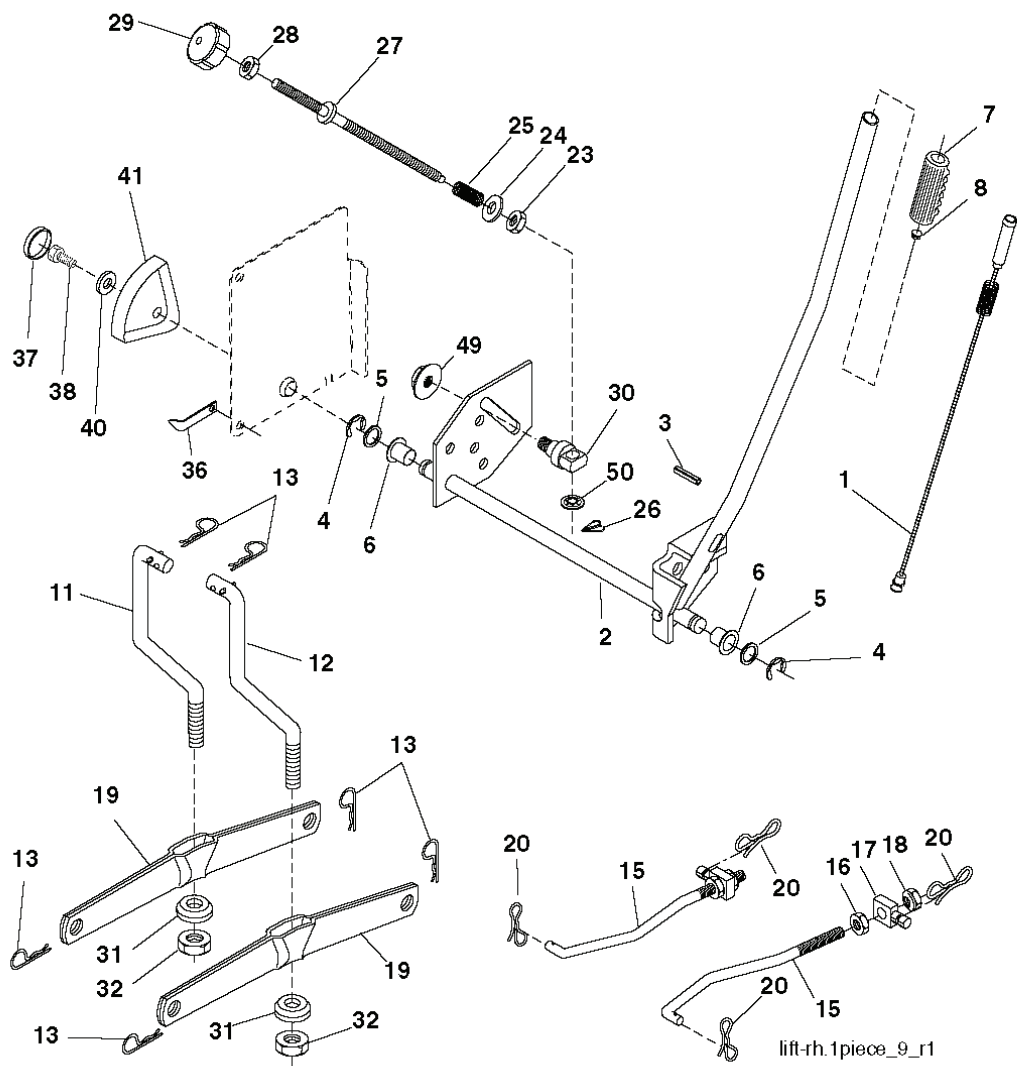

REF.	PART NO.	DESCRIPTION	REMARK	QTY.	KIT
1	532405007	PLUNGE		1	
2	532198070	SHAFT		1	
3	532188822	GROOVED PIN		1	
4	812000002	RETAINER RING		1	
5	819211621	WASHER		1	
6	532120183	BEARING		1	
7	532125631	HANDLE		1	
8	532122365	PLUG		1	
11	532165829	ROD		1	
12	532165831	ROD		1	
13	532124670	RETAINER RING		1	
15	532173288	LINK		1	
16	873350800	NUT		1	
17	532175689	BRACKET		1	
18	873800800	NUT		1	
19	532139868	LEVER		1	
20	532194209	SPRING		1	
23	532110807	NUT		1	
24	819131016	WASHER		1	
25	532164024	SPRING		1	
26	532169484	PIN		1	
27	532164543	ROD		1	
28	873350600	NUT		1	
29	532138057	KNOB		1	
30	532150233	TRUNNION		1	
31	532169865	BEARING		1	
32	873540600	NUT		1	
36	532155097	INDICATOR		1	
37	532123935	PLUG		1	
38	817060516	SCREW		1	
40	819112410	WASHER		1	
41	532123934	INDICATOR		1	
49	532409149	NUT		1	
50	532110452	NUT		1