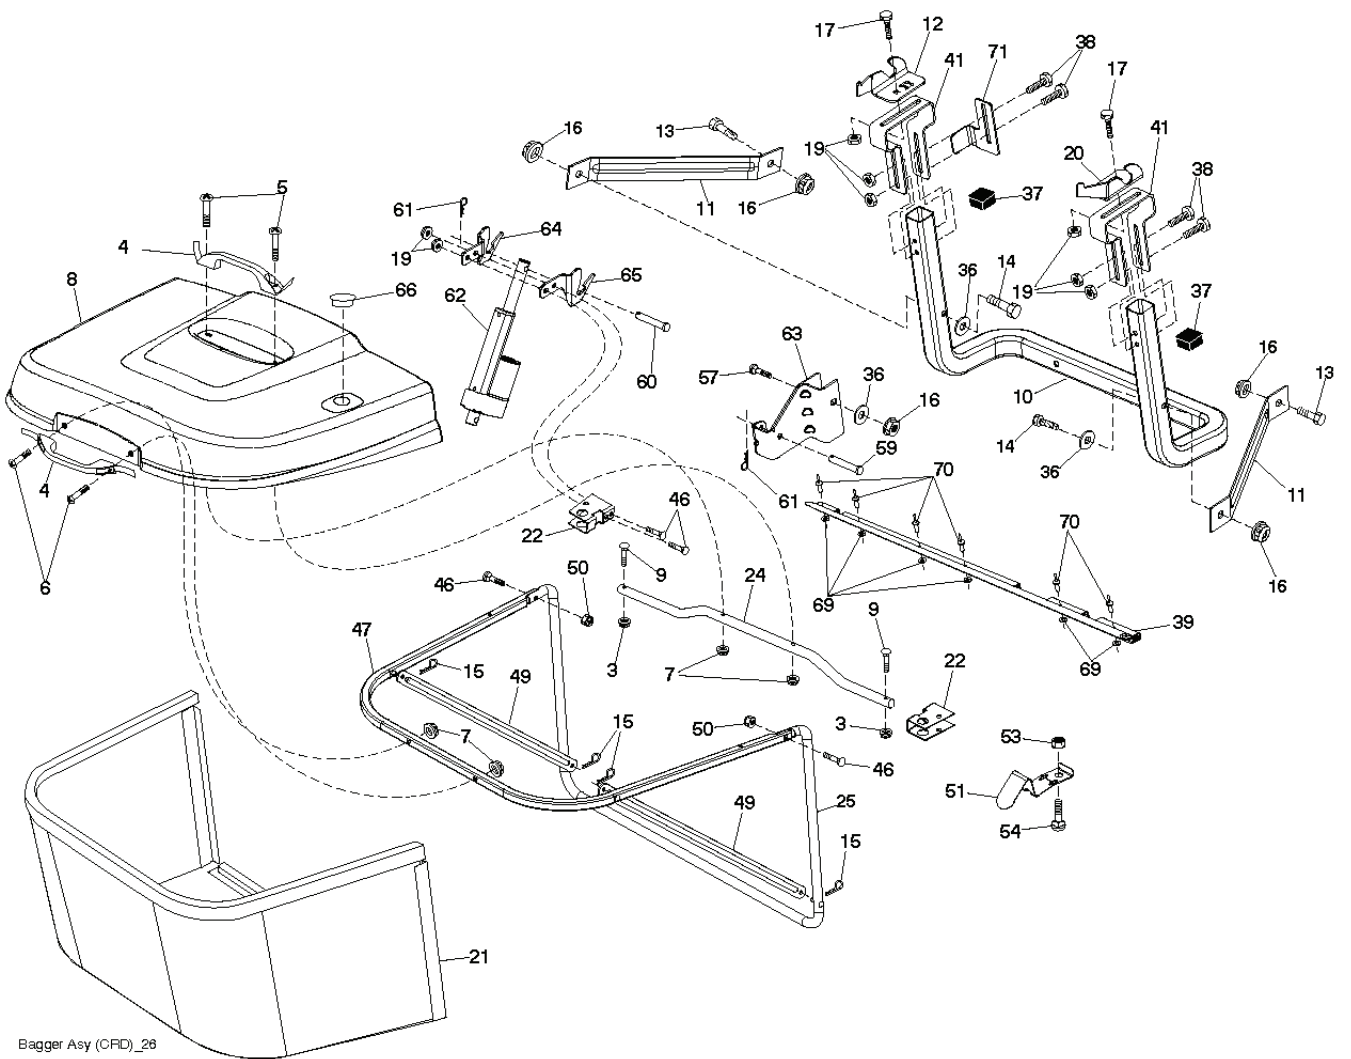

IGNITION SWITCH

POSITION	CIRCUIT	"MAKE"
OFF	M+G+A1	
RUN/OVERRIDE	B+A1	
RUN	B+A1	L+A2
START	B + S + A1	

WIRING INSULATED CLIPS
NOTE: IF WIRING INSULATED CLIPS WERE REMOVED FOR SERVICING OF UNIT, THEY SHOULD BE RE-INSTALLED TO PROPERLY SECURE YOUR WIRING.

03048

PTO SWITCH	
POSITION	CIRCUIT
OFF	C + G, B + H
ON	C + F, B + E, A + D

RELAY

NON-REMOVABLE CONNECTIONS

REMOVABLE CONNECTIONS

steering-CRD_HUSQSR_10_w118

REF.	PART NO.	DESCRIPTION	REMARK	QTY.	KIT
1	532416480	STEERING WHEEL		1	
2	532193542	AXLE		1	
3	532169840	SPINDLE		1	
4	532169839	SPINDLE		1	
5	532124931	WASHER		1	
6	532121748	WASHER		1	
8	812000029	RETAINER RING		1	
10	532175121	ROD		1	
12	873940800	NUT		1	
11	810040600	WASHER		1	
13	532136518	PIPE		1	
15	873900600	NUT		1	
17	532177883	SHAFT		1	
29	817000612	SCREW		1	
32	532171888	ROD		1	
33	819111216	WASHER		1	
34	810040500	WASHER		1	
35	873540500	NUT		1	
36	532155105	BUSHING		1	
37	532152927	SCREW		1	
38	532415987	KNOB		1	
39	819183812	WASHER		1	
40	873540600	NUT		1	
41	532186737	ADAPTER		1	
43	532121749	WASHER		1	
46	532121232	HUB CAP		1	
65	532414736	SPACER		1	
67	872110618	BOLT		1	
68	532169827	SHAFT		1	
71	532175146	STEERING GEAR		1	
82	532199978	SUPPORT ESSIEU AVANT		1	
87	532173966	WASHER		1	
88	532175118	BOLT		1	
91	532175553	SPRING		1	
95	532188967	WASHER		1	
118	532406013	BEARING		1	

REF.	PART NO.	DESCRIPTION	REMARK	QTY.	KIT
1	532059192	CAP VALVE		1	
2	532065139	NIPPLE		1	
3	532106222	TIRE	Front 15 x 6.0 - 6	1	
4	532059904	HOSE	(Service Item Only)	1	
5	532138336	RIM	Front 6"	1	
6	532124957	FITTING	(Front Wheel Only)	1	
7	532124959	BEARING	(Front Wheel Only)	1	
8	532138337	RIM SPROCKET	Rear 8"	1	
9	532122082	TIRE	Rear 20 x 10-8	1	
10	532124926	HOSE	(Service Item Only)	1	
11	532175039	HUB CAP		1	
--	532144334	SEALING FOAM		1	