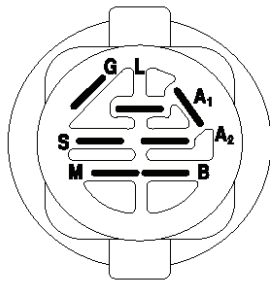

IGNITION SWITCH

POSITION	CIRCUIT	"MAKE"
OFF	M+G+A1	
RUN/OVERRIDE	B+A1	
RUN	B+A1	L+A2
START	B + S + A1	

WIRING INSULATED CLIPS
NOTE: IF WIRING INSULATED CLIPS WERE REMOVED FOR SERVICING OF UNIT, THEY SHOULD BE RE-INSTALLED TO PROPERLY SECURE YOUR WIRING.

03048

PTO SWITCH	
POSITION	CIRCUIT
OFF	C + G, B + H
ON	C + F, B + E, A + D

NON-REMOVABLE CONNECTIONS

REMOVABLE CONNECTIONS