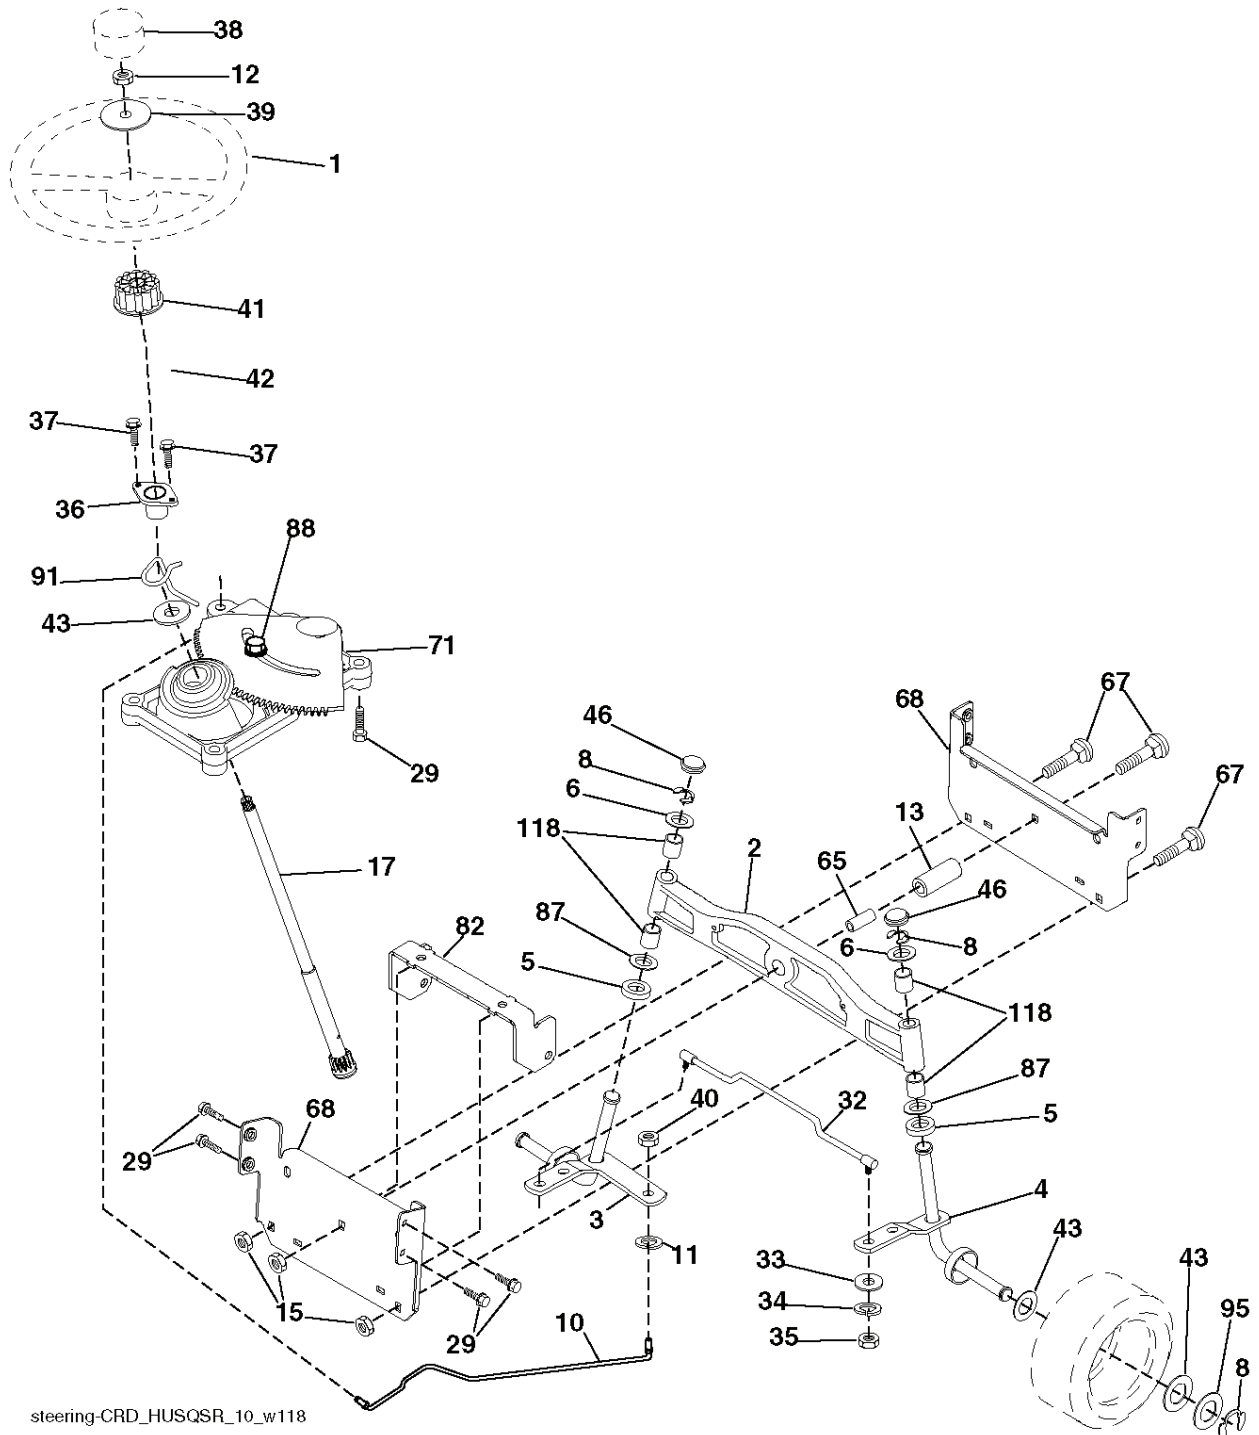

03048

PTO SWITCH	
POSITION	CIRCUIT
OFF	C + G, B + H
ON	C + F, B + E, A + D

RELAY

NON-REMOVABLE CONNECTIONS

REMOVABLE CONNECTIONS

steering-CRD_HUSQSR_10_w118

REF.	PART NO.	DESCRIPTION	REMARK	QTY.	KIT
1	532416480	STEERING WHEEL		1	
2	532193542	AXLE		1	
3	532169840	SPINDLE		1	
4	532169839	SPINDLE		1	
5	532124931	WASHER		1	
6	532121748	WASHER		1	
8	812000029	RETAINER RING		1	
10	532175121	ROD		1	
12	873940800	NUT		1	
11	810040600	WASHER		1	
13	532136518	PIPE		1	
15	873900600	NUT		1	
17	532177883	SHAFT		1	
29	817000612	SCREW		1	
32	532171888	ROD		1	
33	819111216	WASHER		1	
34	810040500	WASHER		1	
35	873540500	NUT		1	
36	532155105	BUSHING		1	
37	532152927	SCREW		1	
38	532415987	KNOB		1	
39	819183812	WASHER		1	
40	873540600	NUT		1	
41	532186737	ADAPTER		1	
43	532121749	WASHER		1	
46	532121232	HUB CAP		1	
65	532414736	SPACER		1	
67	872110618	BOLT		1	
68	532169827	SHAFT		1	
71	532175146	STEERING GEAR		1	
82	532199978	SUPPORT ESSIEU AVANT		1	
87	532173966	WASHER		1	
88	532175118	BOLT		1	
91	532175553	SPRING		1	
95	532188967	WASHER		1	
118	532406013	BEARING		1	

REF.	PART NO.	DESCRIPTION	REMARK	QTY.	KIT
1	532059192	CAP VALVE		1	
2	532065139	NIPPLE		1	
3	532106222	TIRE	Front 15 x 6.0 - 6	1	
4	532059904	HOSE	(Service Item Only)	1	
5	532138336	RIM	Front 6"	1	
6	532124957	FITTING	(Front Wheel Only)	1	
7	532124959	BEARING	(Front Wheel Only)	1	
8	532138337	RIM SPROCKET	Rear 8"	1	
9	532122082	TIRE	Rear 20 x 10-8	1	
10	532124926	HOSE	(Service Item Only)	1	
11	532175039	HUB CAP		1	
--	532144334	SEALING FOAM		1	