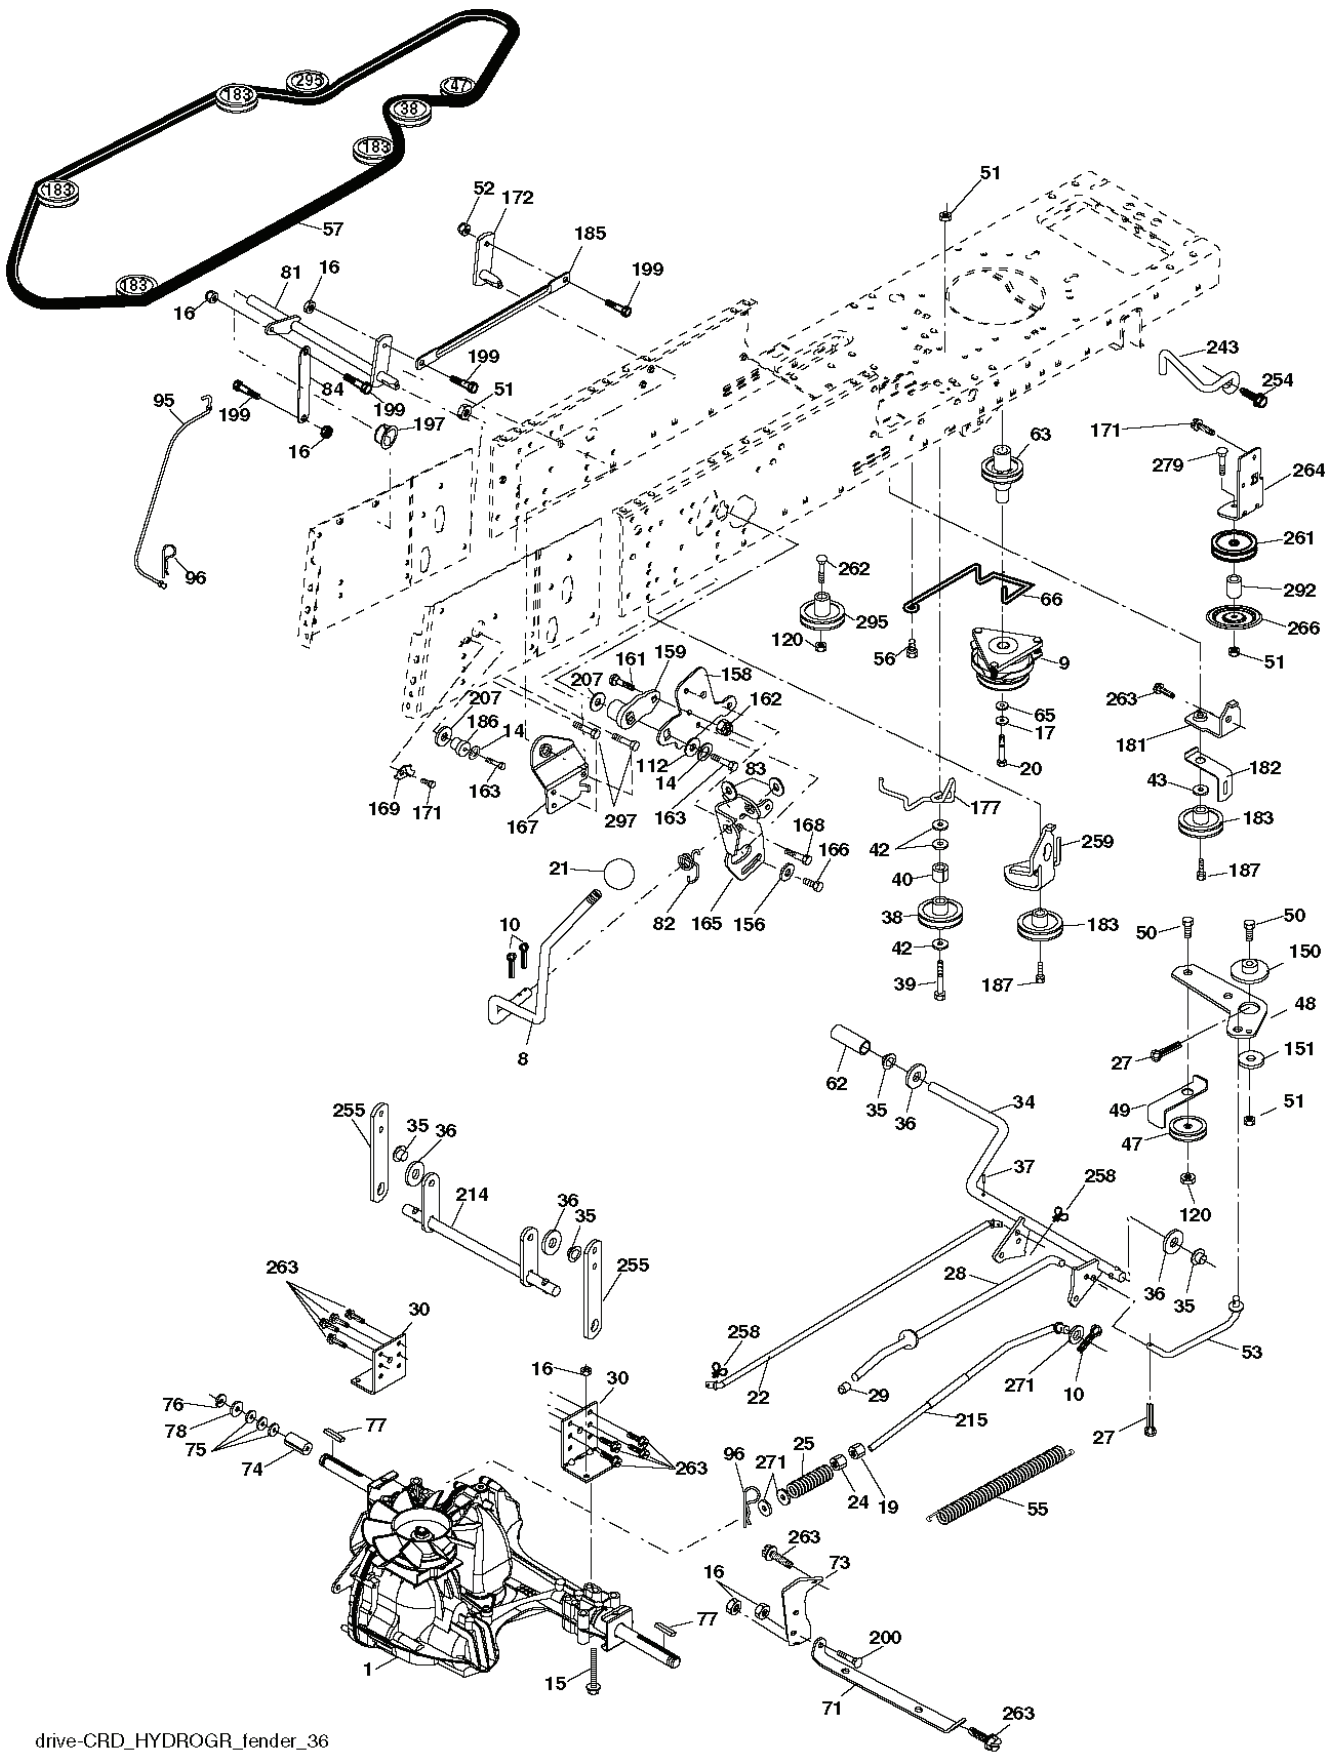

drive-CRD_HYDROGR_fender_36

REF.	PART NO.	DESCRIPTION	REMARK	QTY.	KIT
1	000000000	W/O DESCRIPTION	Transaxle Hydro Gear 321-0510	1	
8	532192706	LEVER		1	
9	532198143	CLUTCH		1	
10	876020416	SPLIT PIN		1	
14	810040400	WASHER		1	
15	874490544	SCREW		1	
16	873800500	LOCK NUT		1	
17	532126197	WASHER		1	
19	873800600	NUT		1	
20	532173937	BOLT		1	
21	532121274	KNOB		1	
22	532175652	ROD		1	
24	873350600	NUT		1	
25	532192036	SPRING		1	
27	876020412	SPLIT PIN		1	
28	532175765	SHAFT		1	
29	532124236	PLUNGER		1	
30	532169592	BRACKET		1	
34	532175578	SHAFT		1	
35	532120183	BEARING		1	
36	819211616	WASHER		1	
37	532124963	PIN RETAINING SCREW		1	
38	532165936	PULLEY		1	
39	874760644	BOLT		1	
40	532124965	SPACER		1	
42	819131312	WASHER		1	
43	819111012	WASHER		1	
47	532127783	PULLEY		1	
48	532154407	GUIDE		1	
49	532123205	BELT GUIDE		1	
50	872110612	BOLT		1	
51	873680600	NUT		1	
52	873680500	NUT		1	
53	532199652	TIGE DE TENSION POULIE		1	
55	532105709	SPRING		1	
56	817060620	SCREW		1	
57	532170140	BELT		1	
62	532124872	PEDAL RUBBER		1	
63	532180397	PULLEY		1	
65	810040700	WASHER		1	
66	532154778	TENSIONER		1	
71	532169183	ROD		1	
73	532169182	BRACKET		1	
74	532137057	SPACER		1	
75	532121749	WASHER		1	
76	812000001	RETAINER RING		1	
77	532123583	KEY		1	
78	532121748	WASHER		1	
81	532170006	SHAFT		1	
82	532165711	SPRING		1	
83	819171216	WASHER		1	
84	532170007	LINK		1	
95	532170015	LINK		1	
96	532124788	RETAINER RING		1	
112	819091210	WASHER		1	
120	873900600	NUT		1	
150	532165850	BUSHING		1	
151	819133210	WASHER		1	
156	532166002	WASHER		1	
158	532437458	BRACKET		1	
159	532183900	LEVER		1	
161	872140406	BOLT		1	
162	873680400	NUT		1	
163	874780416	BOLT		1	
165	532438250	BRACKET		1	
166	817490510	SCREW		1	
167	532165588	BRACKET		1	
168	532165492	BOLT		1	
169	532165580	RETAINER		1	
171	817490608	SCREW		1	
172	532170271	LINK		1	
177	532165932	HOLDER		1	
181	532180211	BRACKET		1	
182	532182682	BELT GUIDE		1	
183	532199534	PULLEY		1	
185	532170008	LINK		1	
186	532165614	HUB		1