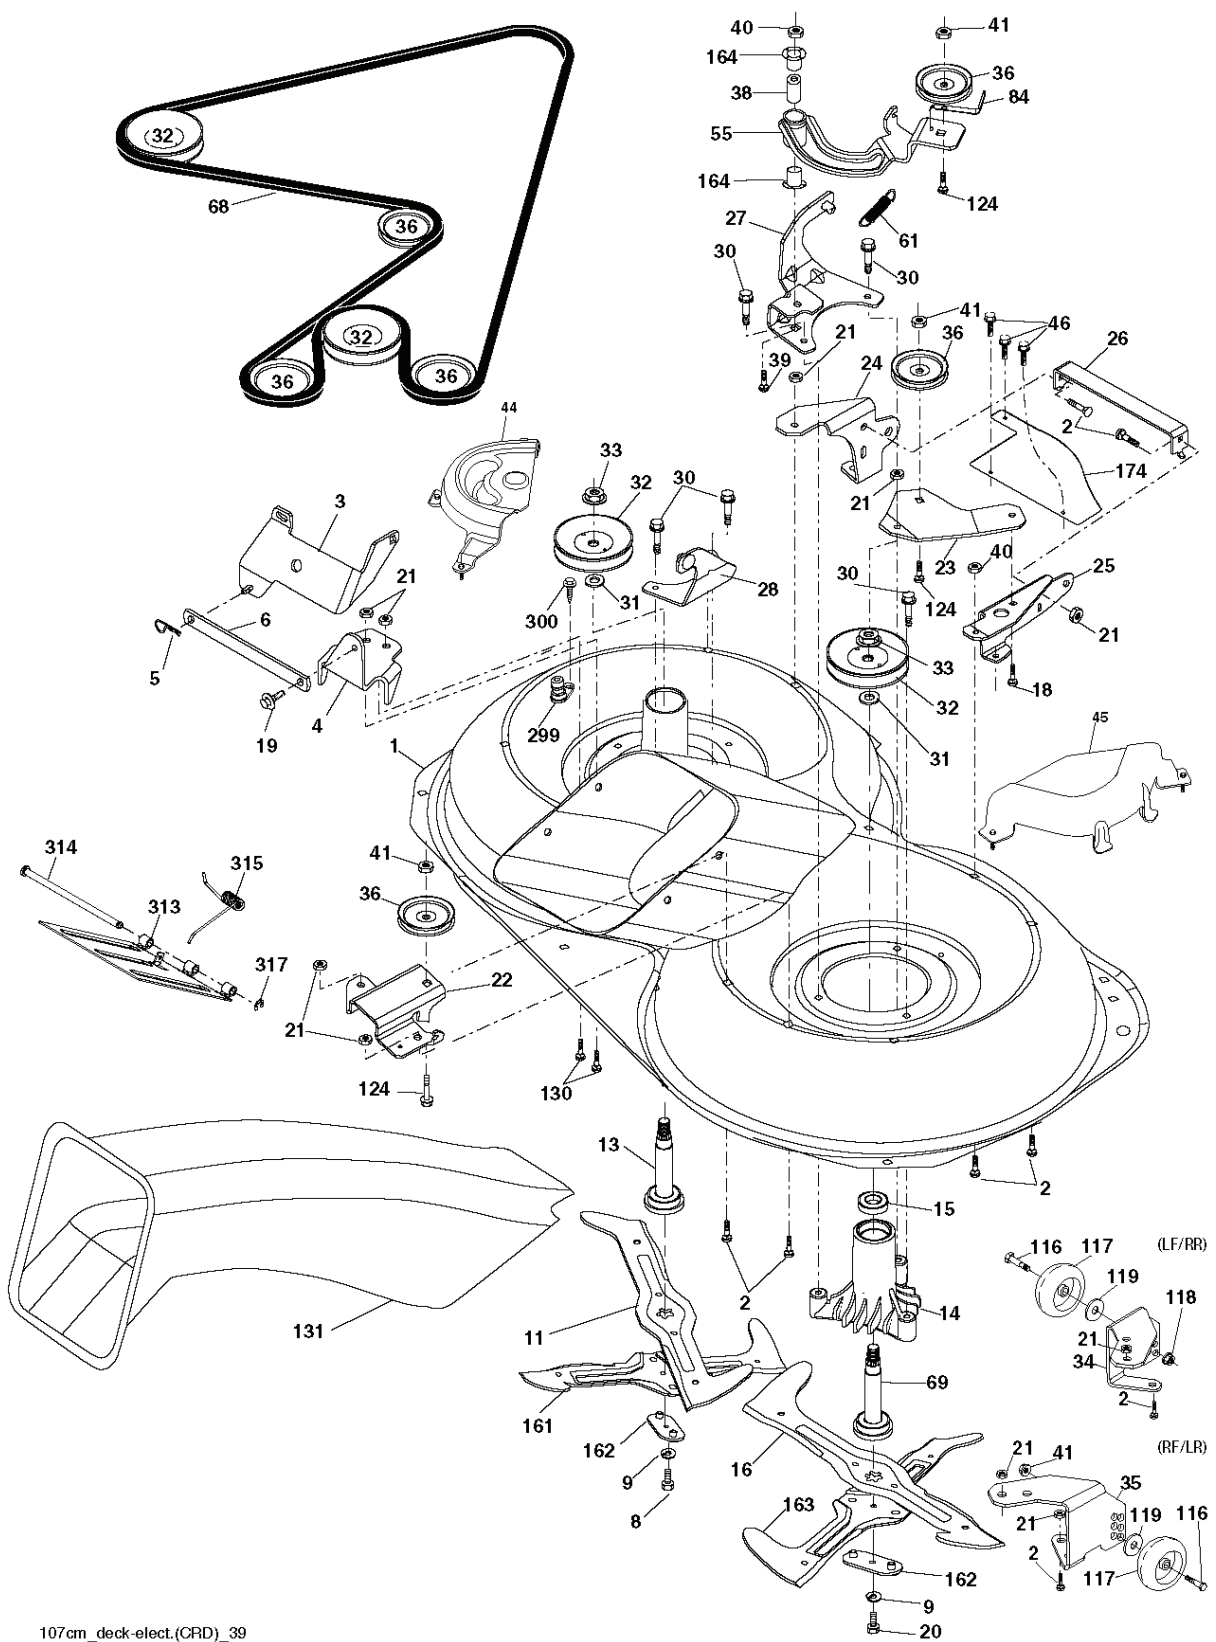

REF.	PART NO.	DESCRIPTION	REMARK	QTY.	KIT
1	581881701	DECK		1	
2	872140506	BOLT		1	
3	532431864	BRACKET		1	
4	532169167	BRACKET		1	
5	532124670	RETAINER RING		1	
6	532165557	ROD		1	
8	532181712	BOLT		1	
9	810030600	WASHER		1	
11	532180583	BLADE		1	
13	532137645	SHAFT		1	
14	532128774	BEARING HOUSING		1	
15	532110485	BEARING		1	
16	532180584	BLADE		1	
18	872110606	BOLT		1	
19	532132827	SPEC. BOLT		1	
20	532181713	BOLT		1	
21	873680500	NUT		1	
22	532169165	BRACKET		1	
23	532169166	BRACKET		1	
24	532413436	BRACKET		1	
25	532400105	BRACKET		1	
26	532400110	SUPPORT		1	
27	532169172	BRACKET		1	
28	532169168	BRACKET		1	
30	532173984	SCREW		1	
31	532187690	WASHER		1	
32	532198145	PULLEY		1	
33	532400234	NUT		1	
34	532400103	BRACKET		1	
35	532400104	BRACKET		1	
36	532146763	PULLEY		1	
38	532169851	SPACER		1	
39	872110622	BOLT		1	
40	873680600	NUT		1	
41	873900600	NUT		1	
44	532432404	COVER		1	
45	532432405	COVER		1	
46	532137729	SCREW		1	
55	532169849	LEVER		1	
61	532199487	SPRING		1	
68	532402009	BELT		1	
69	532165482	SHAFT		1	
84	532156085	BELT GUIDE		1	
116	532193406	BOLT		1	
117	532174873	WHEEL		1	
118	873900600	NUT		1	
119	819132012	WASHER		1	
124	872110612	BOLT		1	
130	872110506	BOLT		1	
131	532438163	CHUTE		1	
161	532180424	BLADE		1	
162	532180878	ADAPTER		1	
163	532180425	BLADE		1	
164	532124937	BEARING COL. STRG.		1	
174	532400240	PLATE		1	
299	532415598	HOSE COUPLING		1	
300	532152927	SCREW		1	
313	532438197	COVER		1	
314	532435861	PEN		1	
315	532439928	SPRING		1	
317	532437988	RING		1	
--	532181857	BEARING HOUSING	(Includes housing, shaft assembly, and bearing only - pulley/nut/washer and blade bolt/washers not included).	1	
--	532181858	BEARING HOUSING		1	
--	532440828	CUTTING DECK		1