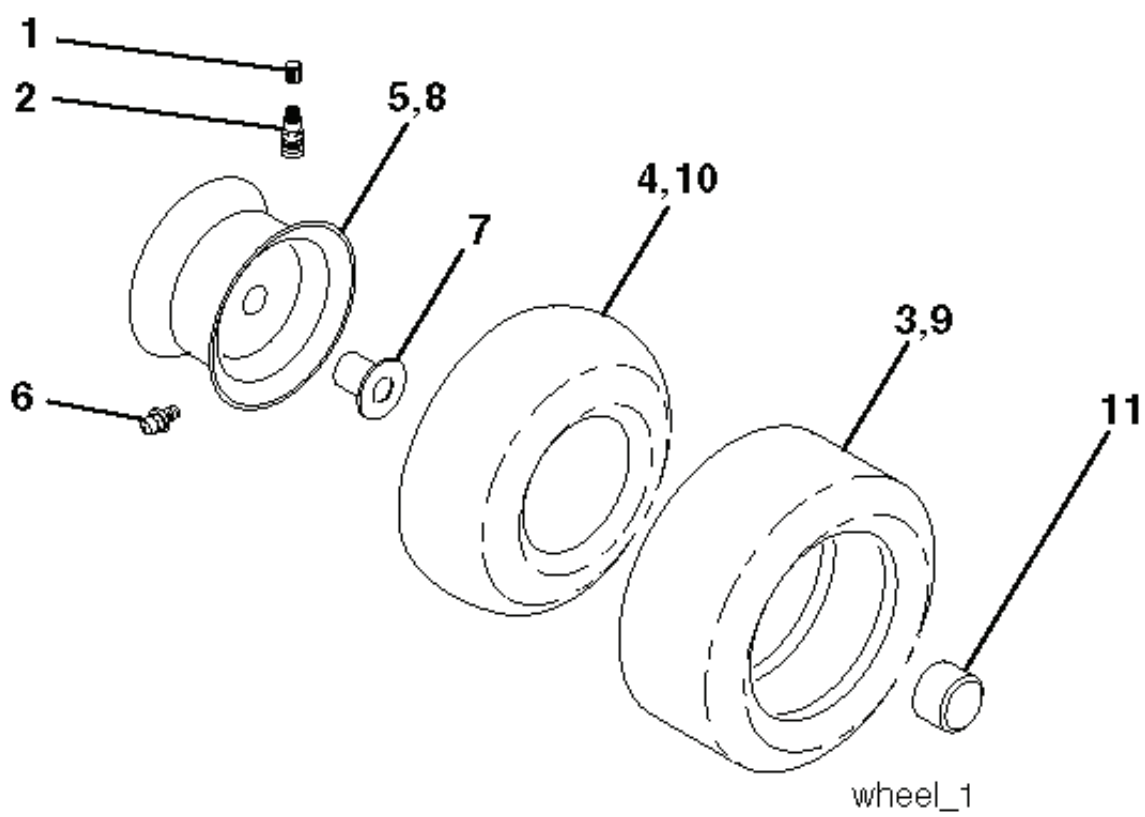

03048

PTO SWITCH	
POSITION	CIRCUIT
OFF	C + G, B + H
ON	C + F, B + E, A + D

RELAY

NON-REMOVABLE CONNECTIONS

REMOVABLE CONNECTIONS

steering-CRD_HUSQSR_10_w118

REF.	PART NO.	DESCRIPTION	REMARK	QTY.	KIT
1	532416480	STEERING WHEEL		1	
2	532193542	AXLE		1	
3	532169840	SPINDLE		1	
4	532169839	SPINDLE		1	
5	532124931	WASHER		1	
6	532121748	WASHER		1	
8	812000029	RETAINER RING		1	
10	532175121	ROD		1	
12	873940800	NUT		1	
11	810040600	WASHER		1	
13	532136518	PIPE		1	
15	873900600	NUT		1	
17	532177883	SHAFT		1	
29	817000612	SCREW		1	
32	532171888	ROD		1	
33	819111216	WASHER		1	
34	810040500	WASHER		1	
35	873540500	NUT		1	
36	532155105	BUSHING		1	
37	532152927	SCREW		1	
38	532415987	KNOB		1	
39	819183812	WASHER		1	
40	873540600	NUT		1	
41	532186737	ADAPTER		1	
43	532121749	WASHER		1	
46	532121232	HUB CAP		1	
65	532414736	SPACER		1	
67	872110618	BOLT		1	
68	532169827	SHAFT		1	
71	532175146	STEERING GEAR		1	
82	532199978	SUPPORT ESSIEU AVANT		1	
87	532173966	WASHER		1	
88	532175118	BOLT		1	
91	532175553	SPRING		1	
95	532188967	WASHER		1	
118	532406013	BEARING		1	

REF.	PART NO.	DESCRIPTION	REMARK	QTY.	KIT
1	532059192	CAP VALVE		1	
2	532065139	NIPPLE		1	
3	532106222	TIRE	Front 15 x 6.0 - 6	1	
4	532059904	HOSE	(Service Item Only)	1	
5	532138336	RIM	Front 6"	1	
6	532124957	FITTING	(Front Wheel Only)	1	
7	532124959	BEARING	(Front Wheel Only)	1	
8	532138337	RIM SPROCKET	Rear 8"	1	
9	532122082	TIRE	Rear 20 x 10-8	1	
10	532124926	HOSE	(Service Item Only)	1	
11	532175039	HUB CAP		1	
--	532144334	SEALING FOAM		1	