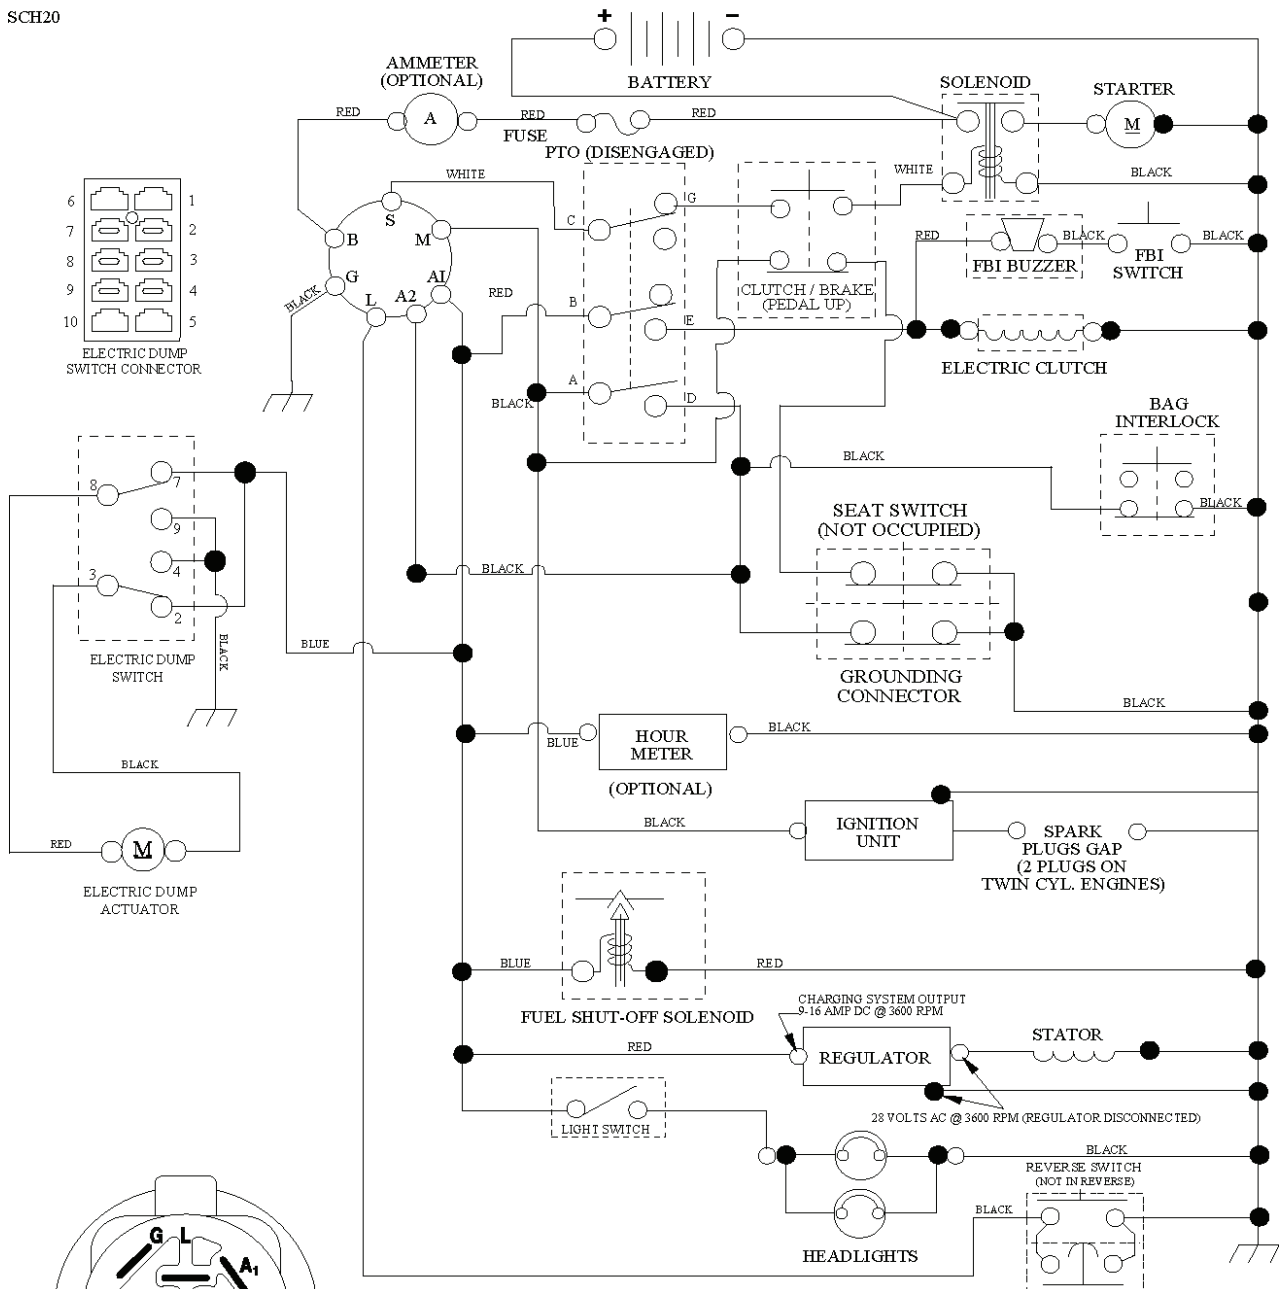

IGNITION SWITCH

POSITION	CIRCUIT	"MAKE"
OFF	M+G+A1	
RUN/OVERRIDE	B+A1	
RUN	B+A1	L+A2
START	B + S + A1	

WIRING INSULATED CLIPS
NOTE: IF WIRING INSULATED CLIPS WERE REMOVED FOR SERVICING OF UNIT, THEY SHOULD BE RE-INSTALLED TO PROPERLY SECURE YOUR WIRING.

03048

PTO SWITCH	
POSITION	CIRCUIT
OFF	C + G, B + H
ON	C + F, B + E, A + D

NON-REMOVABLE CONNECTIONS

REMOVABLE CONNECTIONS