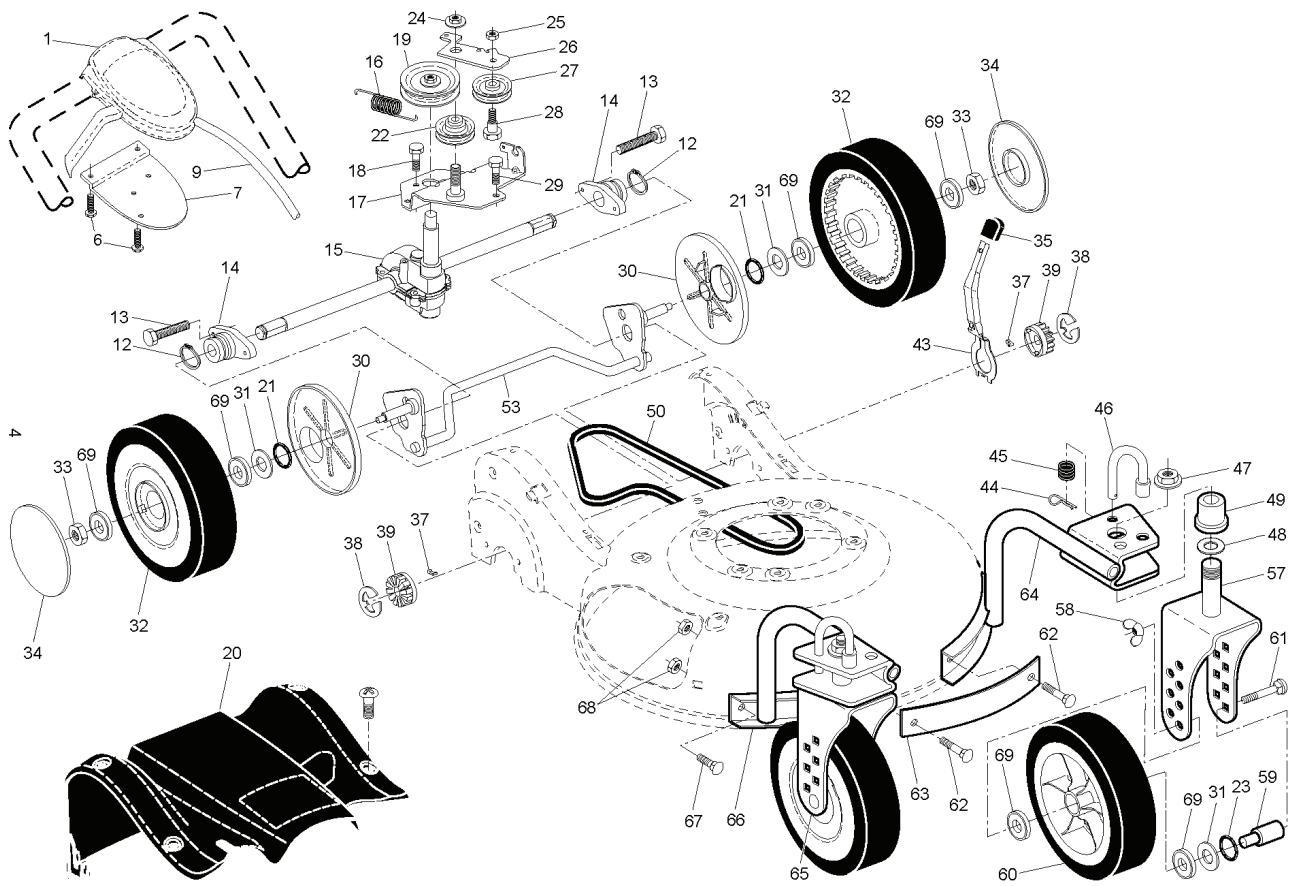

# **SPARE PARTS LIST**

REF.	PART NO.	DESCRIPTION	REMARK	QTY.	KIT
1	532425665	DRIVE CONTROL		1	9
6	532181698	SCREW		1	
7	532400723	BRACKET		1	
8	532197011	CABLE		1	
12	812000012	RETAINER RING		1	
13	532194186	SCREW		1	
14	532408027	BEARING		1	
15	532419211	GEARBOX		1	
16	532406558	SPRING		1	
17	532408005	BELT		1	
18	532163409	SCREW		1	
19	532443262	PULLEY		1	
20	532416963	DRIVE COVER	Includes Mounting Screw & Pushnut	1	
21	532197480	O-RING		1	
22	532193791	PULLEY		1	
23	532188152	O-RING		1	
24	532409149	NUT		1	
25	873930500	NUT		1	
26	532416736	ARM		1	
27	532166043	PULLEY		1	
28	532160829	BOLT		1	
29	817060410	SCREW		1	
30	532183457	SHIELD		1	
31	532088348	WASHER		1	
32	532192622	WHEEL		1	
33	532409148	NUT		1	
34	532183442	RADKAPPE		1	
35	532425242	KNOB		1	
37	532404845	PAWL DRIVE		1	
38	812000058	E-CLIP		1	
39	532403849	PINION		1	
43	532190520	LEVER		1	
44	532169675	PIN		1	
45	532185051	SPRING		1	
46	532185054	ROD		1	
47	532409149	NUT		1	
48	532188906	VALVE DE VIDANGE MOTEUR		1	
49	532195996	BUSHER		1	
50	532408031	BELT		1	
53	532416740	REAR AXLE		1	
57	532417063	WHEEL BRACKET		1	
58	532187248	WING NUT		1	
59	532185111	SPACER		1	
60	532192234	WHEEL		1	
61	872270528	BOLT		1	
62	532187474	BOLT		1	
63	532188475	STRAP		1	
64	532414070	PIVOT WHEEL SUPPORT		1	
65	532417064	WHEEL BRACKET		1	
66	532414069	PIVOT WHEEL SUPPORT		1	
67	532187555	BOLT		1	
68	532187263	NUT		1	
69	532751068	BEARING		1	