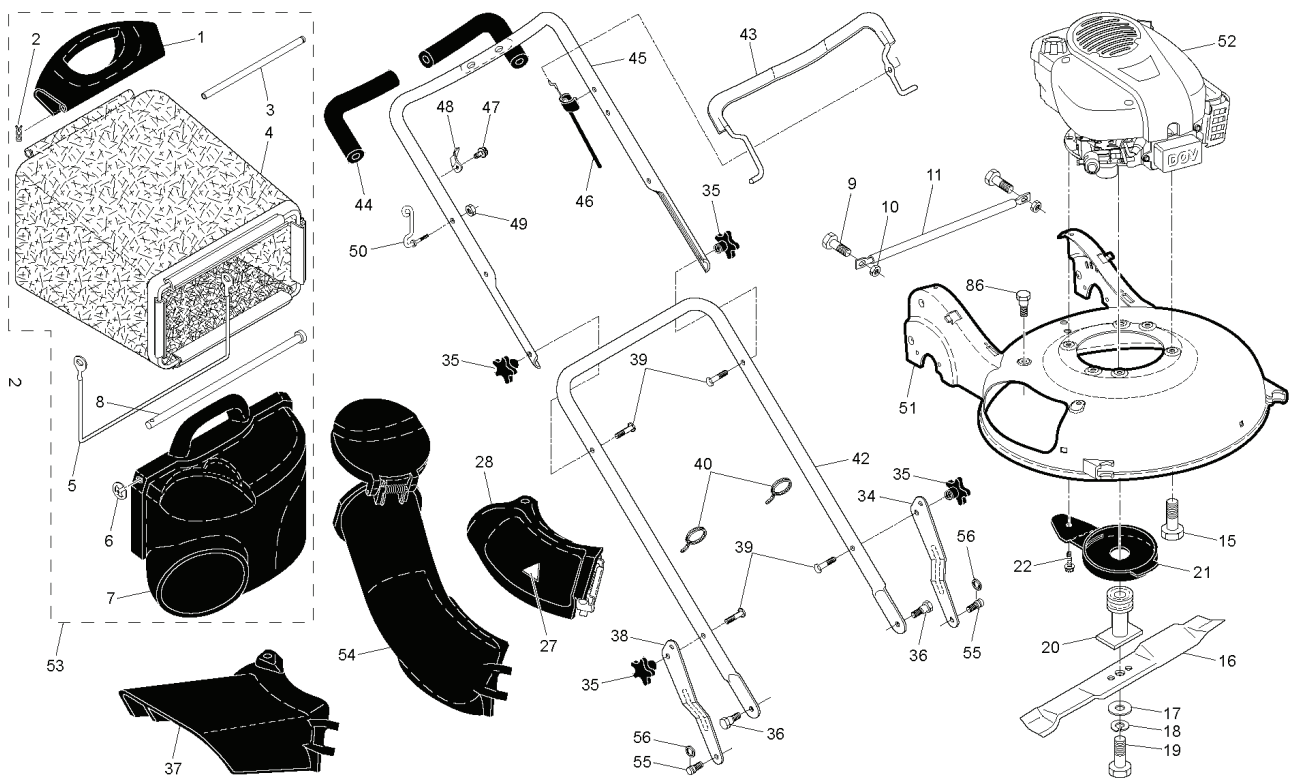

# **SPARE PARTS LIST**

REF.	PART NO.	DESCRIPTION	REMARK	QTY.	KIT
1	532425665	DRIVE CONTROL		1	9
6	532181698	SCREW		1	
7	532400723	BRACKET		1	
8	532197011	CABLE		1	
12	812000012	RETAINER RING		1	
13	532194186	SCREW		1	
14	532408027	BEARING		1	
15	532419211	GEARBOX		1	
16	532406558	SPRING		1	
17	532408005	BELT		1	
18	532163409	SCREW		1	
19	532443262	PULLEY		1	
20	532416963	DRIVE COVER	Includes Mounting Screw & Pushnut	1	
21	532197480	O-RING		1	
22	532193791	PULLEY		1	
23	532188152	O-RING		1	
24	532409149	NUT		1	
25	873930500	NUT		1	
26	532416736	ARM		1	
27	532166043	PULLEY		1	
28	532160829	BOLT		1	
29	817060410	SCREW		1	
30	532183457	SHIELD		1	
31	532088348	WASHER		1	
32	532192622	WHEEL		1	
33	532409148	NUT		1	
34	532183442	RADKAPPE		1	
35	532425242	KNOB		1	
37	532404845	PAWL DRIVE		1	
38	812000058	E-CLIP		1	
39	532403849	PINION		1	
43	532190520	LEVER		1	
44	532169675	PIN		1	
45	532185051	SPRING		1	
46	532185054	ROD		1	
47	532409149	NUT		1	
48	532188906	VALVE DE VIDANGE MOTEUR		1	
49	532195996	BUSHER		1	
50	532408031	BELT		1	
53	532416740	REAR AXLE		1	
57	532417063	WHEEL BRACKET		1	
58	532187248	WING NUT		1	
59	532185111	SPACER		1	
60	532192234	WHEEL		1	
61	872270528	BOLT		1	
62	532187474	BOLT		1	
63	532188475	STRAP		1	
64	532414070	PIVOT WHEEL SUPPORT		1	
65	532417064	WHEEL BRACKET		1	
66	532414069	PIVOT WHEEL SUPPORT		1	
67	532187555	BOLT		1	
68	532187263	NUT		1	
69	532751068	BEARING		1	