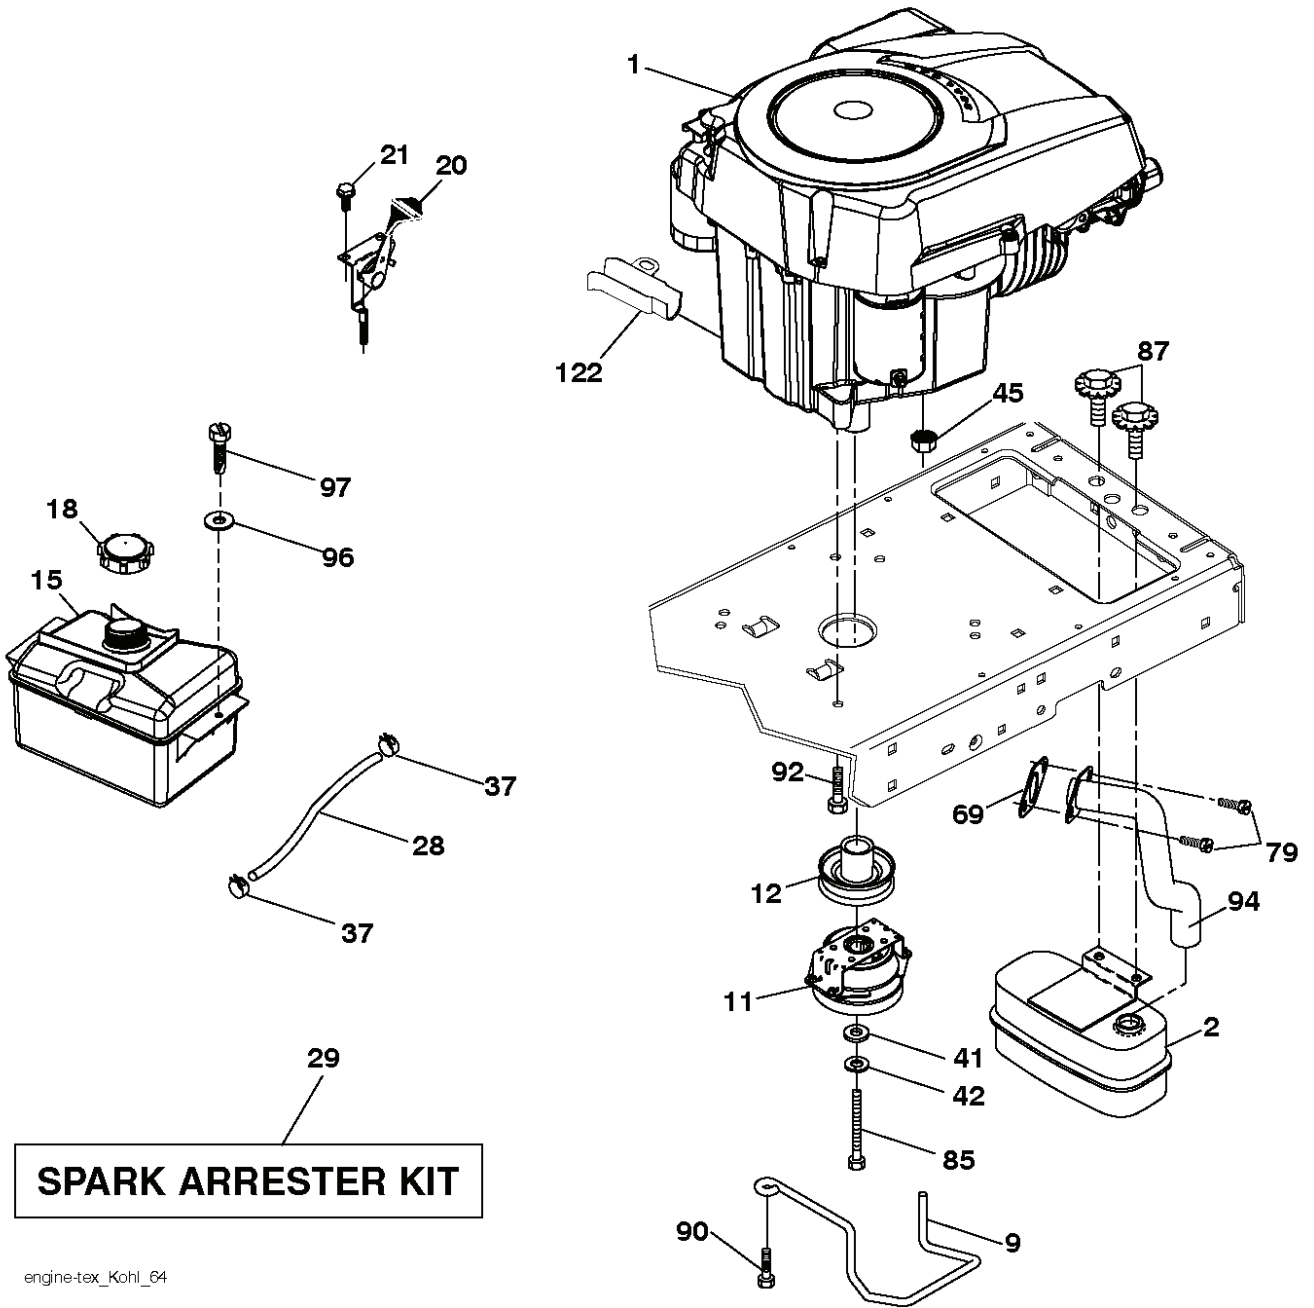

SPARK ARRESTER KIT

REF.	PART NO.	DESCRIPTION	REMARK	QTY.	KIT
1	000000000	W/O DESCRIPTION	ENGINE KOHLER MODEL NO. SV471-3210 (585507301)	0	
2	580532301	MUFFLER		0	
9	584908001	KEEPER		0	
11	587241501	CLUTCH		1	
12	532405097	PULLEY		0	
15	581289901	TANK		0	
18	532430220	FUEL CAP		0	
20	532183897	CONTROL		0	
21	532416358	SCREW		0	
28	532137040	HOSE		0	
29	532137180	SPARK ARRESTER KIT		0	
37	532123487	HOSE CLAMP		0	
41	532126197	WASHER		1	
42	810040700	WASHER		0	
45	873510400	NUT		0	
69	532185909	GASKET		0	
79	532192334	SCREW		0	
85	581332804	BOLT		1	
87	532171877	BOLT		0	
90	817000616	SCREW		0	
92	817120616	SCREW		0	
94	583955301	TUBE		0	
96	819091416	WASHER		0	
97	817670412	SCREW		0	
122	532421922	EXTENSION PIPE		0	