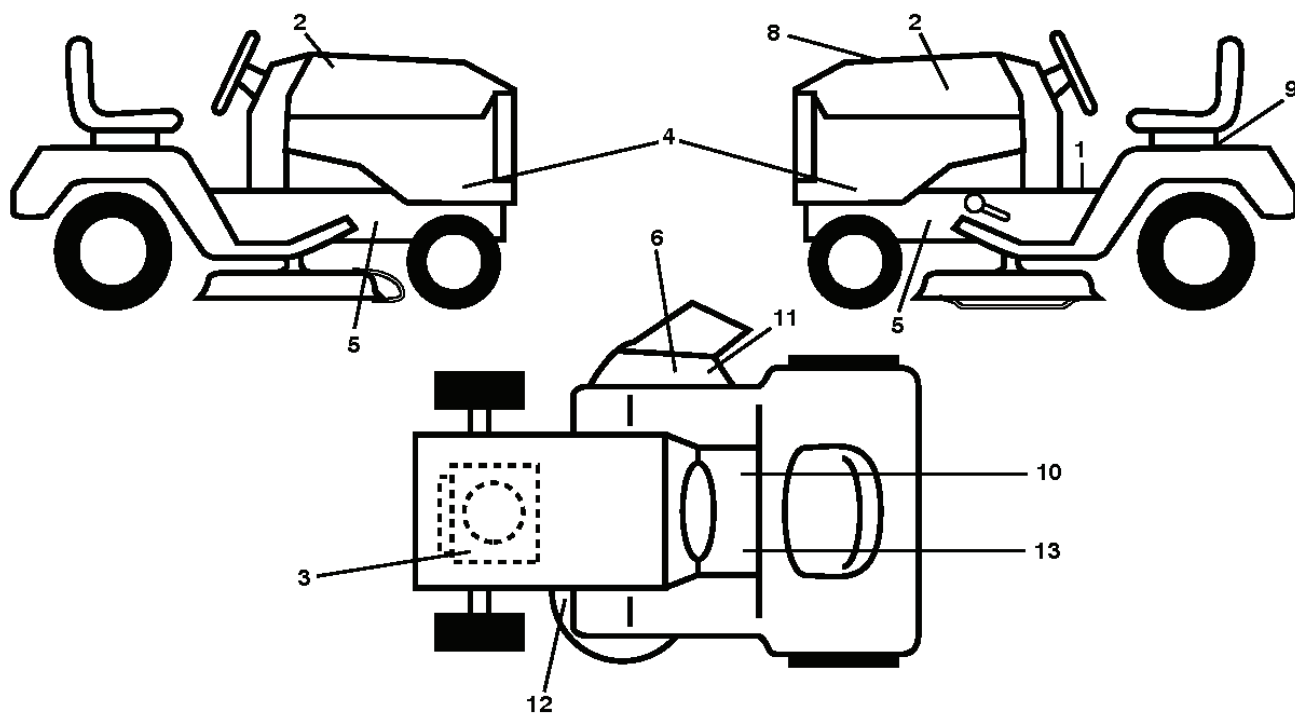

REF.	PART NO.	DESCRIPTION	REMARK	QTY.	KIT
1	581578101	DECAL		0	
2	581627301	DECAL		0	
3	581579701	DECAL		0	
4	532448069	DECAL		0	
5	581579601	DECAL		0	
6	584904601	DECAL		1	
8	532448060	DECAL		0	
9	532145005	DECAL		0	
10	581578001	DECAL		0	
11	581579201	DECAL		0	
12	581580003	DECAL		0	
13	581724001	DECAL		0	
--	581724801	DECAL		0	
--	581724601	DECAL		0	
--	532439681	PLATE		0	
--	532439682	PAD		0	

SPARK ARRESTER KIT

REF.	PART NO.	DESCRIPTION	REMARK	QTY.	KIT
1	000000000	W/O DESCRIPTION	ENGINE KOHLER MODEL NO. SV471-3210 (585507301)	0	
2	580532301	MUFFLER		0	
9	584908001	KEEPER		0	
11	587241501	CLUTCH		1	
12	532405097	PULLEY		0	
15	581289901	TANK		0	
18	532430220	FUEL CAP		0	
20	532183897	CONTROL		0	
21	532416358	SCREW		0	
28	532137040	HOSE		0	
29	532137180	SPARK ARRESTER KIT		0	
37	532123487	HOSE CLAMP		0	
41	532126197	WASHER		1	
42	810040700	WASHER		0	
45	873510400	NUT		0	
69	532185909	GASKET		0	
79	532192334	SCREW		0	
85	581332804	BOLT		1	
87	532171877	BOLT		0	
90	817000616	SCREW		0	
92	817120616	SCREW		0	
94	583955301	TUBE		0	
96	819091416	WASHER		0	
97	817670412	SCREW		0	
122	532421922	EXTENSION PIPE		0	