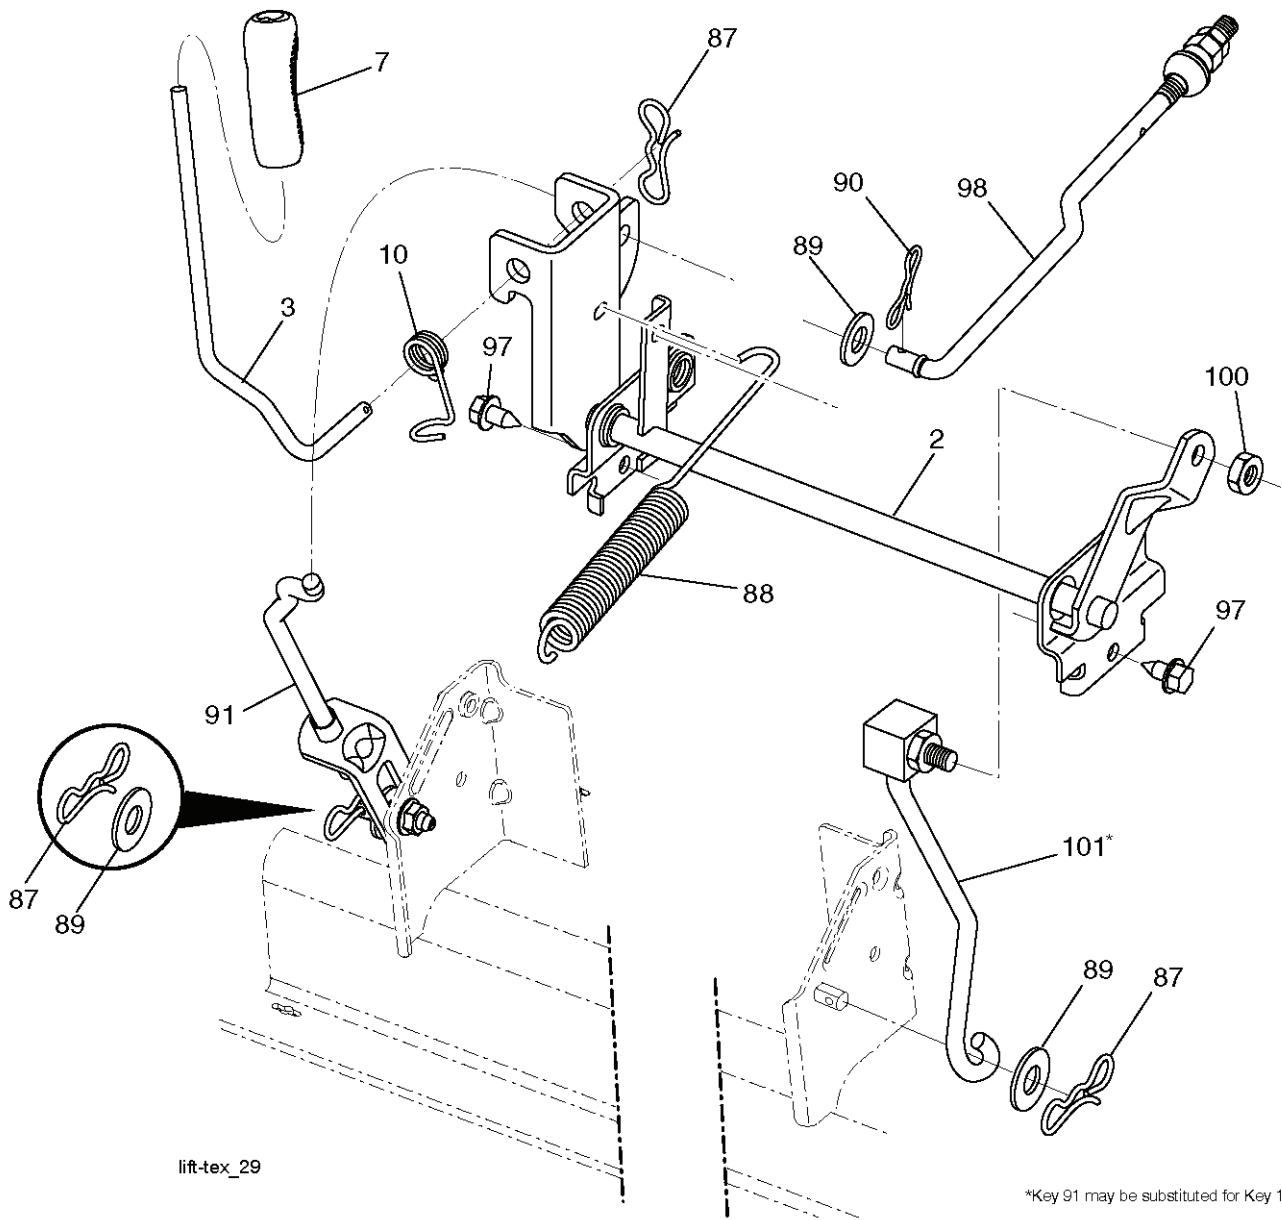

SPARK ARRESTER KIT

REF.	PART NO.	DESCRIPTION	REMARK	QTY.	KIT
1	000000000	W/O DESCRIPTION	ENGINE KOHLER MODEL NO. SV471-3210 (585507301)	0	
2	580532301	MUFFLER		0	
9	584908001	KEEPER		0	
11	587241501	CLUTCH		1	
12	532405097	PULLEY		0	
15	581289901	TANK		0	
18	532430220	FUEL CAP		0	
20	532183897	CONTROL		0	
21	532416358	SCREW		0	
28	532137040	HOSE		0	
29	532137180	SPARK ARRESTER KIT		0	
37	532123487	HOSE CLAMP		0	
41	532126197	WASHER		1	
42	810040700	WASHER		0	
45	873510400	NUT		0	
69	532185909	GASKET		0	
79	532192334	SCREW		0	
85	581332804	BOLT		1	
87	532171877	BOLT		0	
90	817000616	SCREW		0	
92	817120616	SCREW		0	
94	583955301	TUBE		0	
96	819091416	WASHER		0	
97	817670412	SCREW		0	
122	532421922	EXTENSION PIPE		0	

38-7_Tex_elect_5_r1

REF.	PART NO.	DESCRIPTION	REMARK	QTY.	KIT
1	532444163	HOUSING		0	
6	532195186	ARM		0	
11	532138497	BLADE		0	
12	584309301	SCREW		1	
13	587256501	SHAFT		0	
14	532187281	BEARING HOUSING		0	
15	585323901	BEARING		0	
19	532196539	BOLT		0	
21	873680500	NUT		0	
23	532192557	HINGE		0	
24	532105304	HUB CAP		0	
25	532197026	TORSION SPRING		0	
26	532110452	NUT		0	
27	532401472	DEFLECTOR		0	
29	532131491	SHAFT		0	
30	532173984	SCREW		0	
32	532153532	PULLEY		0	
33	532400234	NUT		0	
34	872110612	BOLT		0	
40	873900600	NUT		0	
55	532197249	ARM		0	
56	532199092	SPACER		0	
57	817000616	SCREW		0	
59	532141043	GUARD		0	
68	532447559	BELT		0	
69	872140505	BOLT		0	
115	872110505	BOLT		0	
144	532193414	BELT GUIDE		0	
145	532193197	PULLEY		0	
147	532401872	SPRING		0	
188	532195161	STUD		0	
189	873900500	NUT		0	
199	532400095	BAFFLE		0	
209	819133210	WASHER		0	
241	532152927	SCREW		0	
242	532415598	HOSE COUPLING		0	
--	587253301	MANDREL	MANDREL ASSEMBLY (Includes Housing (Key # 14), Shaft Assembly (Key # 13) and Bearing Only (Key # 15) - Pulley/Nut/Washer and Blade Bolt/Washers Not Included)	0	
--	580304501	CUTTING DECK		0	