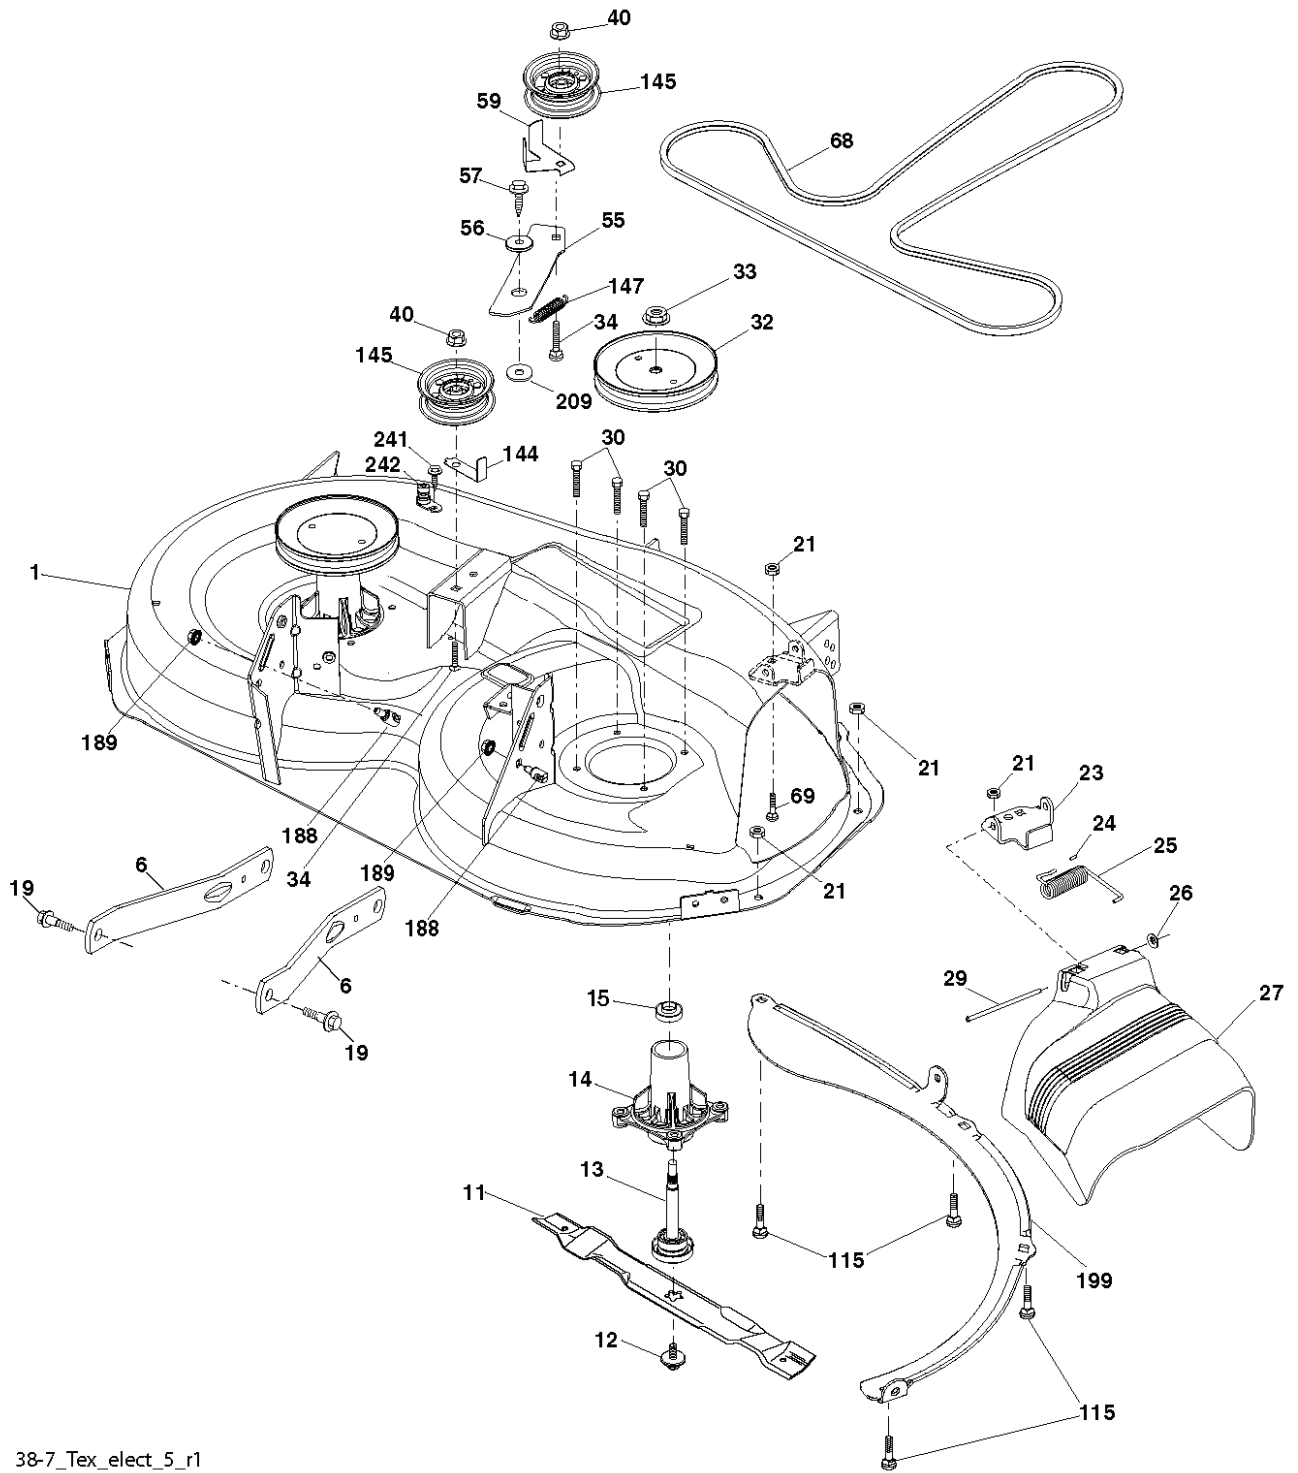

38-7_Tex_elect_5_r1

REF.	PART NO.	DESCRIPTION	REMARK	QTY.	KIT
1	532444163	HOUSING		0	
6	532195186	ARM		0	
11	532138497	BLADE		0	
12	584309301	SCREW		1	
13	587256501	SHAFT		0	
14	532187281	BEARING HOUSING		0	
15	585323901	BEARING		0	
19	532196539	BOLT		0	
21	873680500	NUT		0	
23	532192557	HINGE		0	
24	532105304	HUB CAP		0	
25	532197026	TORSION SPRING		0	
26	532110452	NUT		0	
27	532401472	DEFLECTOR		0	
29	532131491	SHAFT		0	
30	532173984	SCREW		0	
32	532153532	PULLEY		0	
33	532400234	NUT		0	
34	872110612	BOLT		0	
40	873900600	NUT		0	
55	532197249	ARM		0	
56	532199092	SPACER		0	
57	817000616	SCREW		0	
59	532141043	GUARD		0	
68	532447559	BELT		0	
69	872140505	BOLT		0	
115	872110505	BOLT		0	
144	532193414	BELT GUIDE		0	
145	532193197	PULLEY		0	
147	532401872	SPRING		0	
188	532195161	STUD		0	
189	873900500	NUT		0	
199	532400095	BAFFLE		0	
209	819133210	WASHER		0	
241	532152927	SCREW		0	
242	532415598	HOSE COUPLING		0	
--	587253301	MANDREL	MANDREL ASSEMBLY (Includes Housing (Key # 14), Shaft Assembly (Key # 13) and Bearing Only (Key # 15) - Pulley/Nut/Washer and Blade Bolt/Washers Not Included)	0	
--	580304501	CUTTING DECK		0