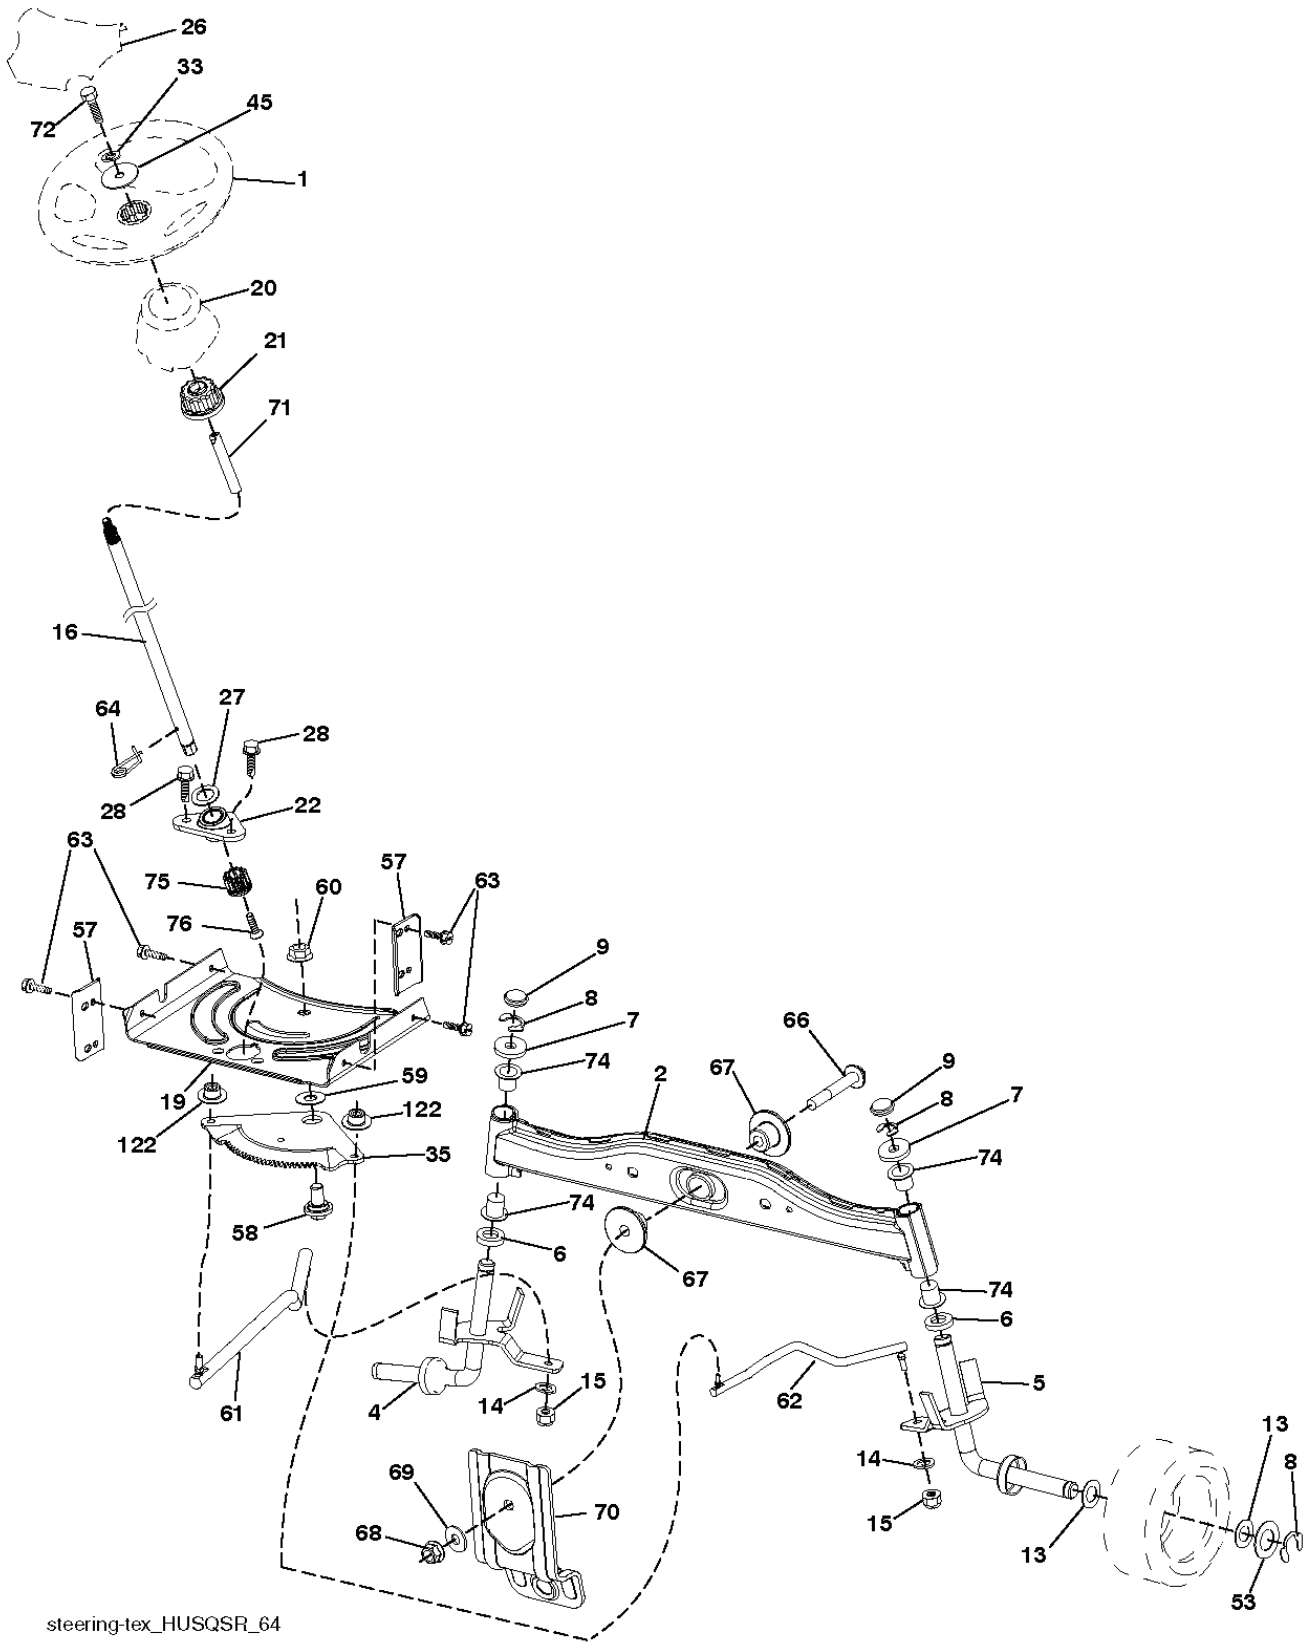

38-7_Tex_elect_5_r1

REF.	PART NO.	DESCRIPTION	REMARK	QTY.	KIT
1	532444163	HOUSING		0	
6	532195186	ARM		0	
11	532138497	BLADE		0	
12	584309301	SCREW		1	
13	587256501	SHAFT		0	
14	532187281	BEARING HOUSING		0	
15	585323901	BEARING		0	
19	532196539	BOLT		0	
21	873680500	NUT		0	
23	532192557	HINGE		0	
24	532105304	HUB CAP		0	
25	532197026	TORSION SPRING		0	
26	532110452	NUT		0	
27	532401472	DEFLECTOR		0	
29	532131491	SHAFT		0	
30	532173984	SCREW		0	
32	532153532	PULLEY		0	
33	532400234	NUT		0	
34	872110612	BOLT		0	
40	873900600	NUT		0	
55	532197249	ARM		0	
56	532199092	SPACER		0	
57	817000616	SCREW		0	
59	532141043	GUARD		0	
68	532447559	BELT		0	
69	872140505	BOLT		0	
115	872110505	BOLT		0	
144	532193414	BELT GUIDE		0	
145	532193197	PULLEY		0	
147	532401872	SPRING		0	
188	532195161	STUD		0	
189	873900500	NUT		0	
199	532400095	BAFFLE		0	
209	819133210	WASHER		0	
241	532152927	SCREW		0	
242	532415598	HOSE COUPLING		0	
--	587253301	MANDREL	MANDREL ASSEMBLY (Includes Housing (Key # 14), Shaft Assembly (Key # 13) and Bearing Only (Key # 15) - Pulley/Nut/Washer and Blade Bolt/Washers Not Included)	0	
--	580304501	CUTTING DECK		0	

lift-tex_29

*Key 91 may be substituted for Key 101

REF.	PART NO.	DESCRIPTION	REMARK	QTY.	KIT
2	532422027	SHAFT		0	
3	532195231	LEVER		0	
7	580962301	GRIP		0	
10	532196314	SPRING		0	
87	532194209	SPRING		0	
88	532410710	SPRING		0	
89	819191912	WASHER		0	
90	532194208	PIN		0	
91	532195181	LINK		0	
97	817000612	SCREW		0	
98	532195270	LINK		0	
100	873930600	NUT		0	
101	532407003	LINK		0	

seat-tex_7A-vgt

REF.	PART NO.	DESCRIPTION	REMARK	QTY.	KIT
1	532439819	SEAT		0	
2	532180166	BRACKET		0	
3	532140675	STRAP		0	
6	873800600	NUT		0	
7	532124181	SPRING		0	
8	532171877	BOLT		0	
10	532196977	PLATE		0	
21	532171852	BOLT		0	
37	873800500	LOCK NUT		0	
40	532197661	HANDLE		0	
41	532198200	SPRING		0	
43	874760612	BOLT		0	
44	819133812	WASHER		0	