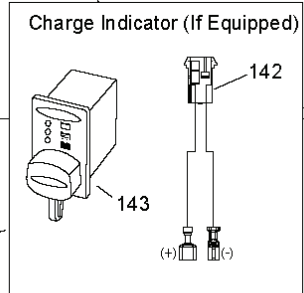

TS01S

REF.	PART NO.	DESCRIPTION	REMARK	QTY.	KIT
1	532163465	BATTERY		1	
2	874760412	BOLT		1	
8	587205101	TRAY		1	
16	532176138	MICRO SWITCH		1	
21	532400252	HARNESS		1	
22	532004152	BULB		1	
24	585734301	CABLE		1	
25	585555501	CABLE		1	
26	532175158	FUSE		1	
27	873510400	NUT		1	
28	585306901	CABLE		1	
29	581429302	SWITCH		1	
30	586836701	SWITCH		1	
40	585263602	HARNESS		1	
41	817720408	SCREW		1	
42	532131563	COVER		1	
43	532192507	SOLENOID		1	
45	587553903	GAUGE		1	
46	587554003	GAUGE		1	
50	532174651	SWITCH		1	
55	817060512	SCREW		1	
71	585216001	HARNESS		1	
79	532175242	HOLDER		1	
90	532435395	TERMINAL COVER		1	
99	817670412	SCREW		1	
100	819091416	WASHER		1	
102	532404454	CABLE		1	
105	532407568	SWITCH		1	
142	583857801	HARNESS		1	
143	532448059	HARNESS		1	

REF.	PART NO.	DESCRIPTION	REMARK	QTY.	KIT
1	532059192	CAP VALVE		1	
2	532065139	NIPPLE		1	
3	532138336	RIM	Front	1	
4	532059904	HOSE	Front (Service Item Only)	1	
5	532106222	TIRE	Front	1	
6	532124957	FITTING	(Front Wheel Only)	1	
7	532124959	BEARING	(Front Wheel Only)	1	
8	532175039	HUB CAP	(Front Wheel Only)	1	
9	532122082	TIRE	Rear	1	
10	532124926	HOSE	Rear (Service Item Only)	1	
11	532138337	RIM SPROCKET	Rear	1	
--	532144334	SEALING FOAM		1	
	PART NO.		REMARK		KIT