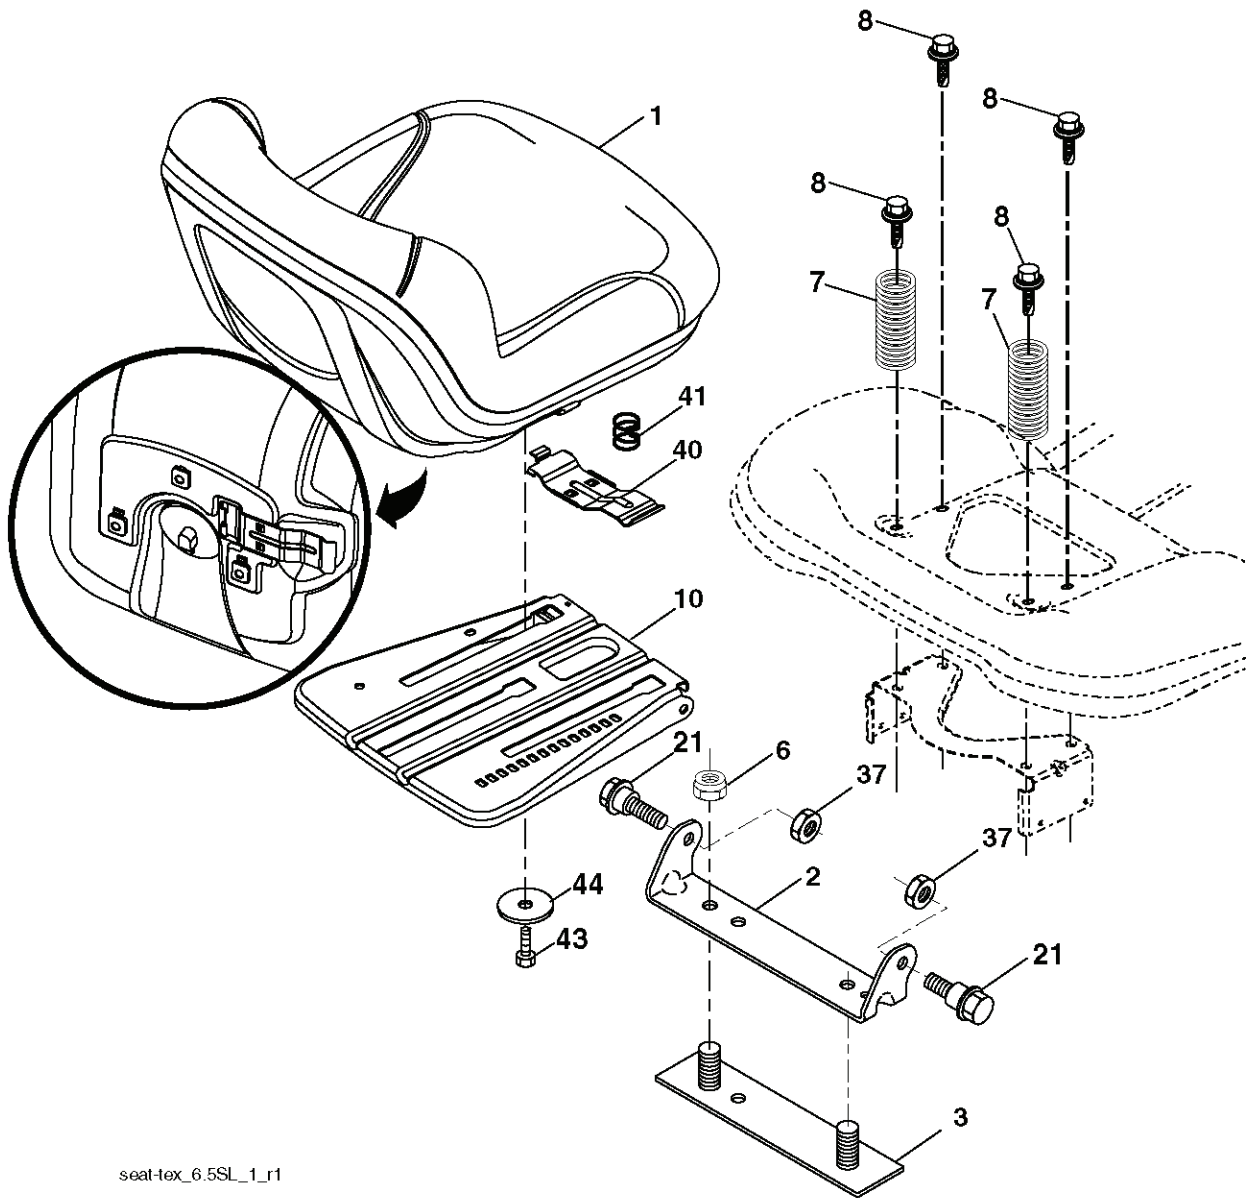

(COLOR: CONNECTOR NUMBER - PIN NUMBER)

NOTE: WIRING INSULATED CLIPS
IF WIRING INSULATED
CLIPS WERE REMOVED FOR
SERVICING OF UNIT, THEY
SHOULD BE RE-INSTALLED TO
PROPERLY SECURE YOUR
WIRING.

NON-REMOVABLE
CONNECTIONS

REMOVABLE
CONNECTIONS

seat-hex_6.5SL_1_r1

REF.	PART NO.	DESCRIPTION	REMARK	QTY.	KIT
1	532443263	SEAT		1	
2	532180166	BRACKET		1	
3	532140675	STRAP		1	
6	873800600	NUT		1	
7	532124181	SPRING		1	
8	532171877	BOLT		1	
10	532196977	PLATE		1	
21	532171852	BOLT		1	
37	873800500	LOCK NUT		1	
40	532197661	HANDLE		1	
41	532198200	SPRING		1	
43	874760612	BOLT		1	
44	819133812	WASHER		1	