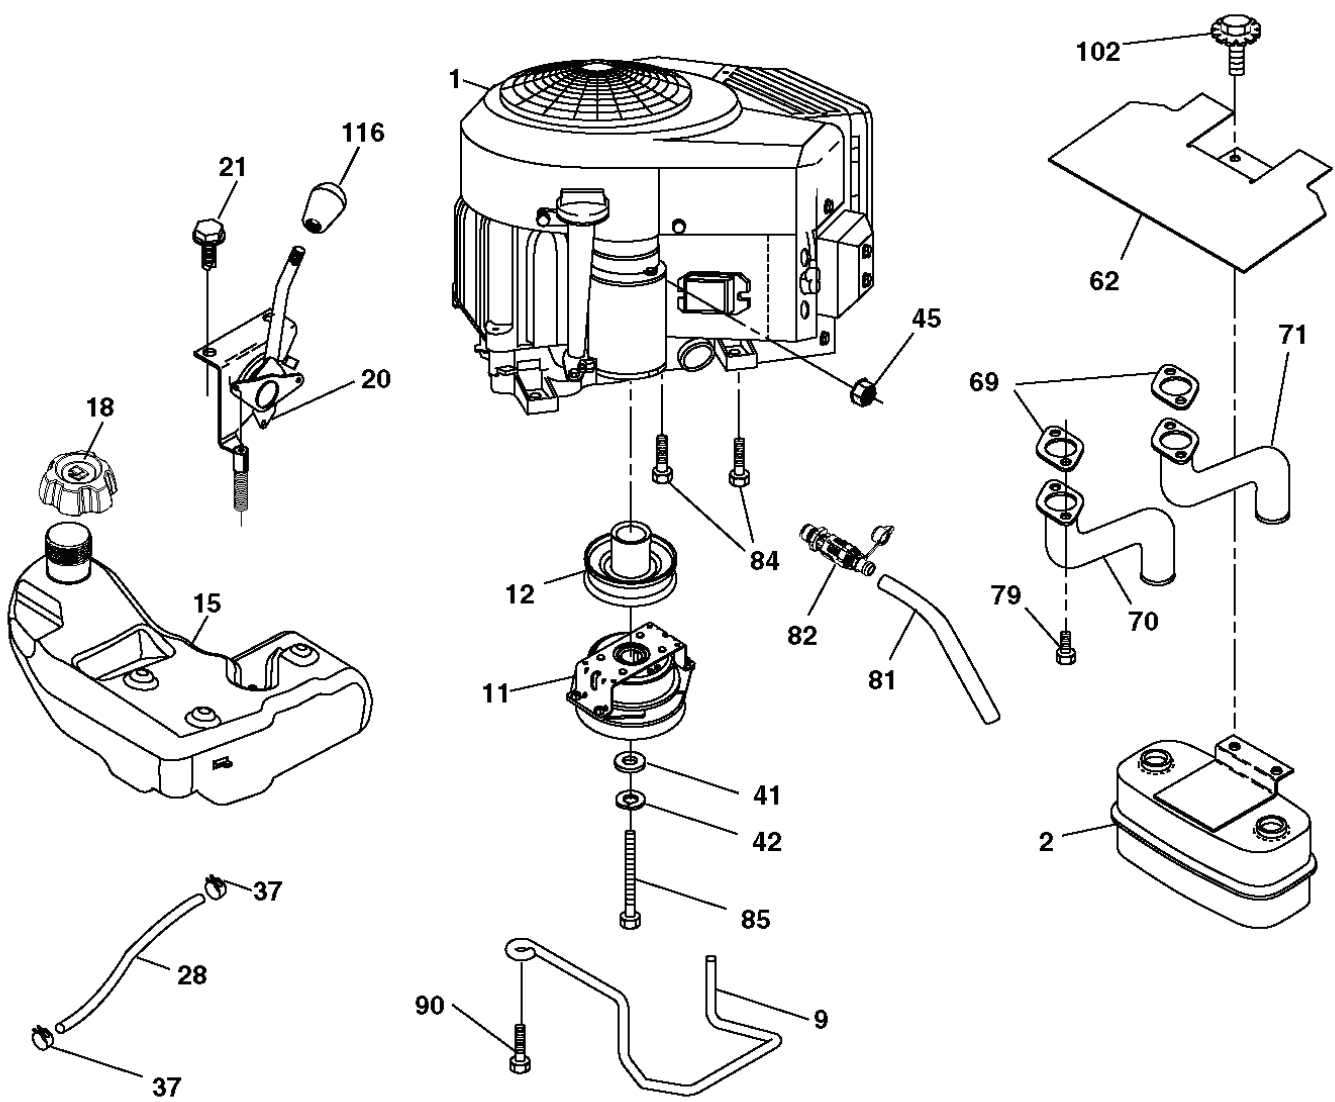

TS01S

REF.	PART NO.	DESCRIPTION	REMARK	QTY.	KIT
1	532163465	BATTERY		1	
2	874760412	BOLT		1	
8	587205101	TRAY		1	
16	532176138	MICRO SWITCH		1	
21	532400252	HARNESS		1	
22	532004152	BULB		1	
24	585734301	CABLE		1	
25	585555501	CABLE		1	
26	532175158	FUSE		1	
27	873510400	NUT		1	
28	585306901	CABLE		1	
29	581429302	SWITCH		1	
30	586836701	SWITCH		1	
40	585263602	HARNESS		1	
41	817720408	SCREW		1	
42	532131563	COVER		1	
43	532192507	SOLENOID		1	
45	587553903	GAUGE		1	
46	587554003	GAUGE		1	
50	532174651	SWITCH		1	
55	817060512	SCREW		1	
71	585216001	HARNESS		1	
79	532175242	HOLDER		1	
90	532435395	TERMINAL COVER		1	
99	817670412	SCREW		1	
100	819091416	WASHER		1	
102	532404454	CABLE		1	
105	532407568	SWITCH		1	
142	583857801	HARNESS		1	
143	532448059	HARNESS		1	