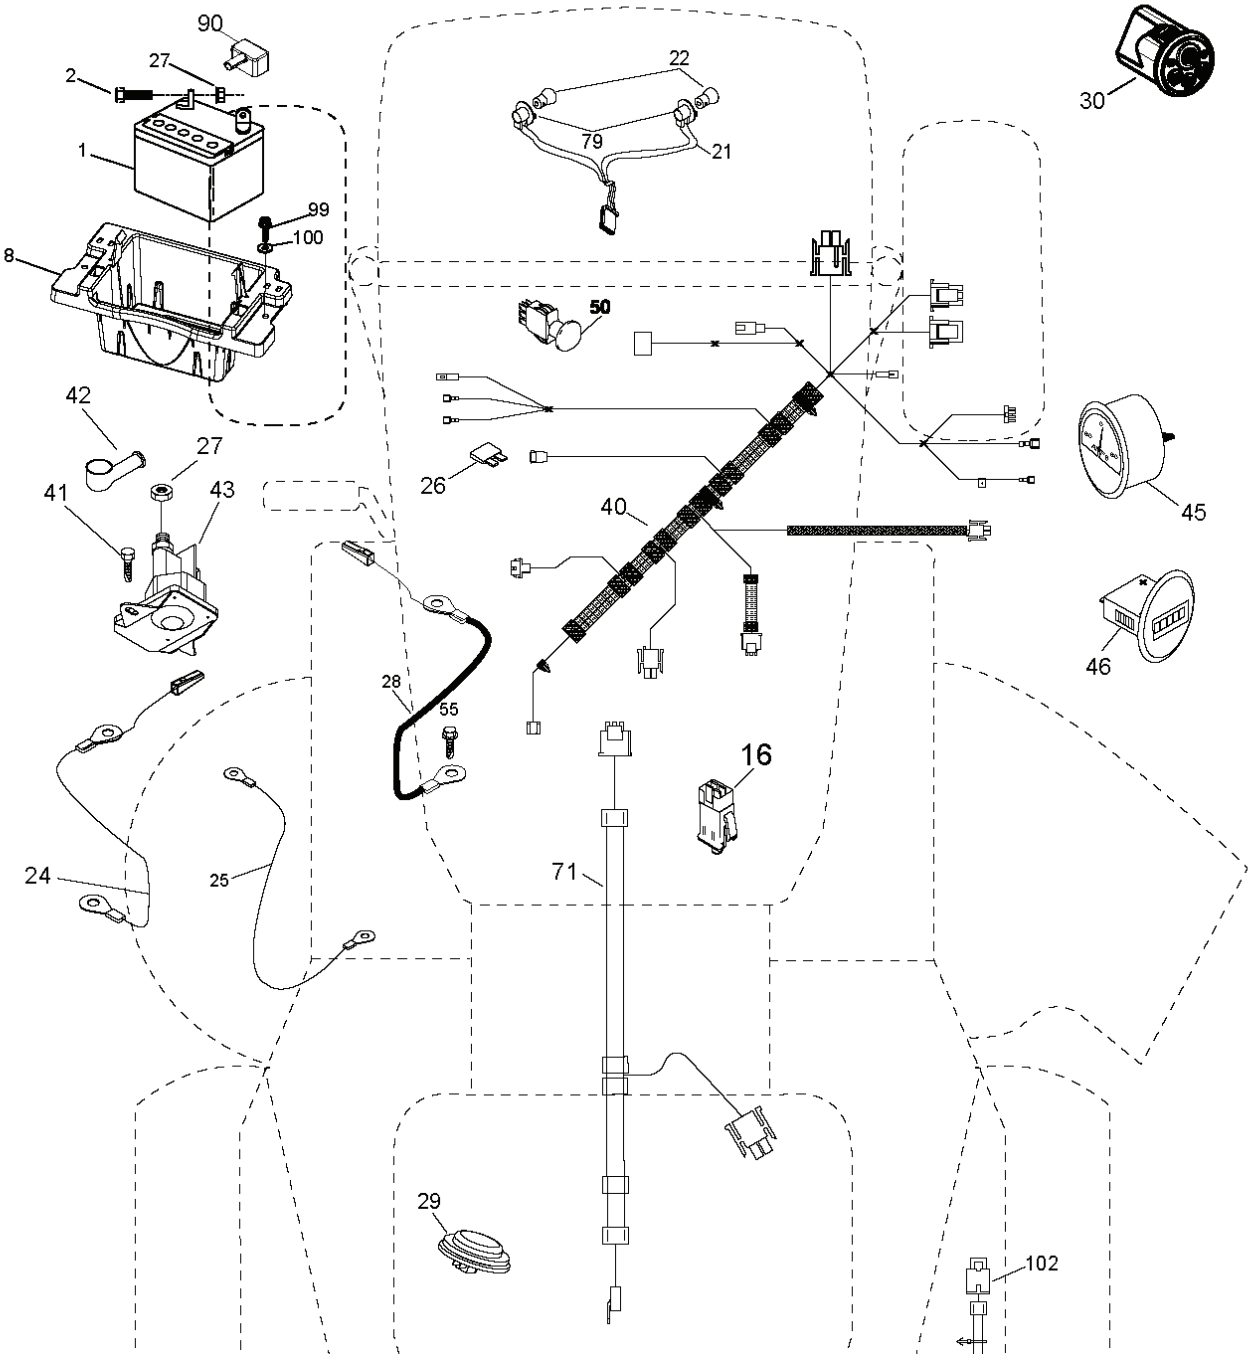

TS01S

REF.	PART NO.	DESCRIPTION	REMARK	QTY.	KIT
1	532163465	BATTERY		1	
2	874760412	BOLT		1	
8	587205101	TRAY		1	
16	532176138	MICRO SWITCH		1	
21	532400252	HARNESS		1	
22	532004152	BULB		1	
24	585734301	CABLE		1	
25	585555501	CABLE		1	
26	532175158	FUSE		1	
27	873510400	NUT		1	
28	585306901	CABLE		1	
29	581429302	SWITCH		1	
30	586836701	SWITCH		1	
40	585263602	HARNESS		1	
41	817720408	SCREW		1	
42	532131563	COVER		1	
43	532192507	SOLENOID		1	
45	587553903	GAUGE		1	
46	587554003	GAUGE		1	
50	532174651	SWITCH		1	
55	817060512	SCREW		1	
71	585216001	HARNESS		1	
79	532175242	HOLDER		1	
90	532435395	TERMINAL COVER		1	
99	817670412	SCREW		1	
100	819091416	WASHER		1	
102	532404454	CABLE		1	
105	532407568	SWITCH		1	
142	583857801	HARNESS		1	
143	532448059	HARNESS		1	