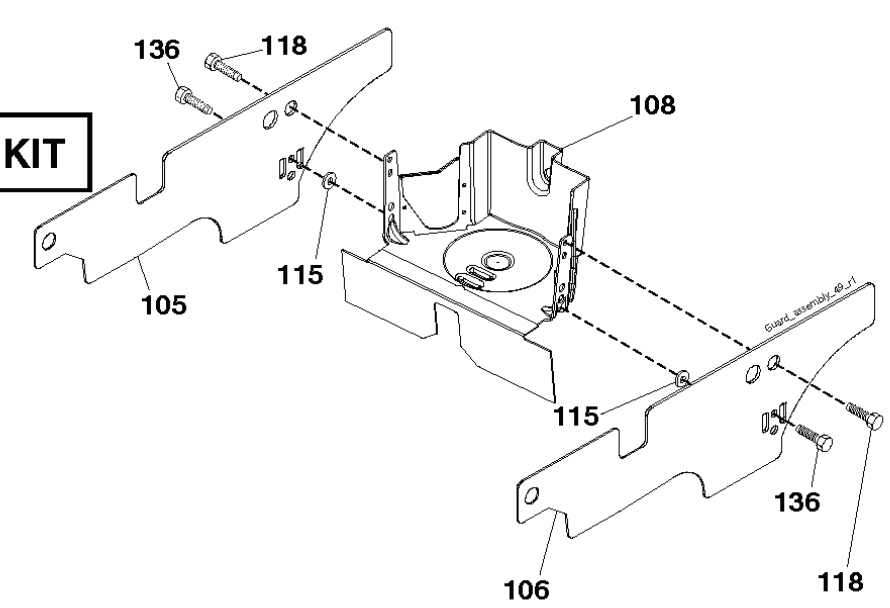

SPARK ARRESTER KIT

engine-tex_bs-2cyl_122_r1