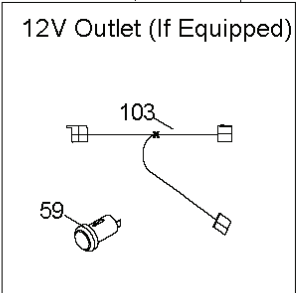

TS01S

REF.	PART NO.	DESCRIPTION	REMARK	QTY.	KIT
1	532163465	BATTERY		1	
2	874760412	BOLT		1	
8	587205101	TRAY		1	
16	532176138	MICRO SWITCH		1	
21	532400252	HARNESS		1	
22	532004152	BULB		1	
24	585734301	CABLE		1	
25	585555501	CABLE		1	
26	532175158	FUSE		1	
27	873510400	NUT		1	
28	585306901	CABLE		1	
29	581429302	SWITCH		1	
30	586836701	SWITCH		1	
40	585263602	HARNESS		1	
41	817720408	SCREW		1	
42	532131563	COVER		1	
43	532192507	SOLENOID		1	
45	587553903	GAUGE		1	
46	587554003	GAUGE		1	
50	532174651	SWITCH		1	
55	817060512	SCREW		1	
71	585216001	HARNESS		1	
79	532175242	HOLDER		1	
90	532435395	TERMINAL COVER		1	
99	817670412	SCREW		1	
100	819091416	WASHER		1	
102	532404454	CABLE		1	
105	532407568	SWITCH		1	
142	583857801	HARNESS		1	
143	532448059	HARNESS		1	