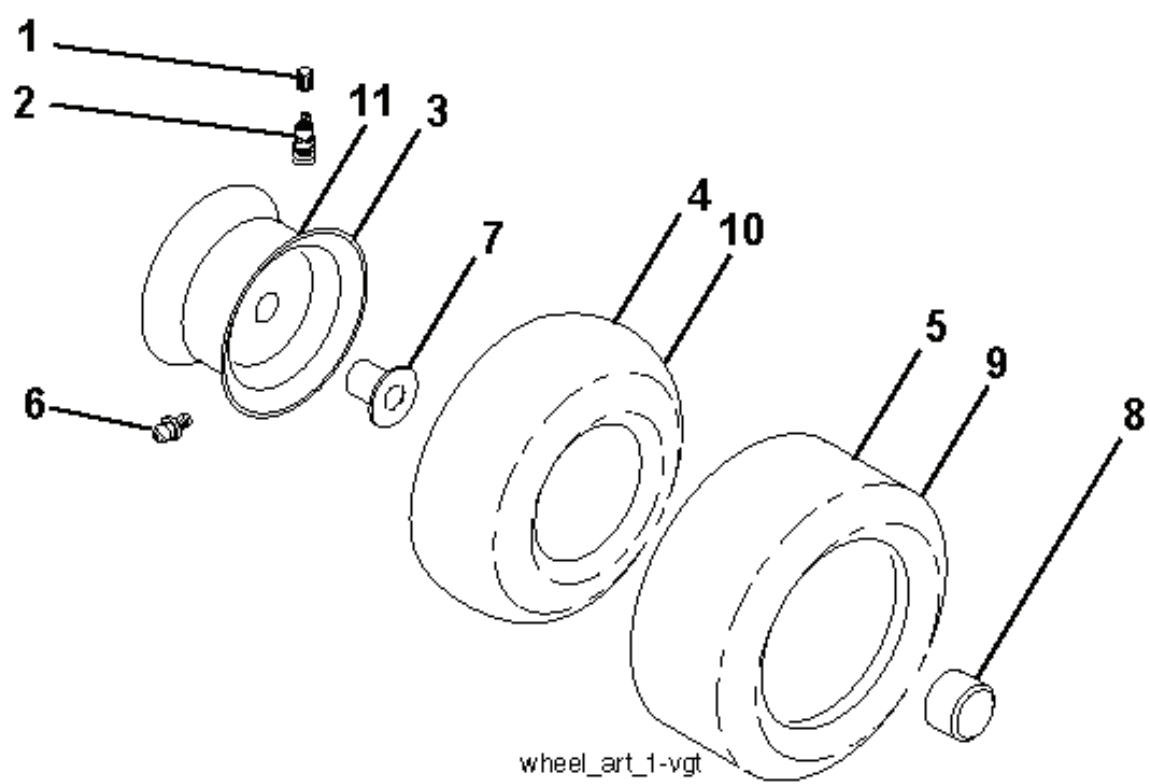

(COLOR: CONNECTOR NUMBER - PIN NUMBER)

NOTE: WIRING INSULATED CLIPS
IF WIRING INSULATED
CLIPS WERE REMOVED FOR
SERVICING OF UNIT, THEY
SHOULD BE RE-INSTALLED TO
PROPERLY SECURE YOUR
WIRING.

NON-REMOVABLE
CONNECTIONS

REMOVABLE
CONNECTIONS

seat-hex_6.5SL_1_r1

REF.	PART NO.	DESCRIPTION	REMARK	QTY.	KIT
1	532443263	SEAT		1	
2	532180166	BRACKET		1	
3	532140675	STRAP		1	
6	873800600	NUT		1	
7	532124181	SPRING		1	
8	532171877	BOLT		1	
10	532196977	PLATE		1	
21	532171852	BOLT		1	
37	873800500	LOCK NUT		1	
40	532197661	HANDLE		1	
41	532198200	SPRING		1	
43	874760612	BOLT		1	
44	819133812	WASHER		1	

steering-tex_HUSQSR_54

REF.	PART NO.	DESCRIPTION	REMARK	QTY.	KIT
1	532439740	STEERING WHEEL		1	
2	532413591	LINK ARM		1	
4	532403087	SPINDLE		1	
5	532403088	SPINDLE		1	
6	532124931	WASHER		1	
7	532121748	WASHER		1	
8	812000029	RETAINER RING		1	
9	532121232	HUB CAP		1	
13	532121749	WASHER		1	
14	810040600	WASHER		1	
15	873540600	NUT		1	
16	587016002	SHAFT		1	
19	532194729	PLATE		1	
21	586840201	ADAPTER		1	
22	585029802	BEARING		1	
26	532439743	HUB CAP		1	
27	819211616	WASHER		1	
28	817000612	SCREW		1	
35	532194732	PLATE		1	
45	587016401	WASHER		1	
50	873900600	NUT		1	
53	532188967	WASHER		1	
57	532407465	BRACKET		1	
58	532194747	BOLT		1	
59	532194748	WASHER		1	
60	873971000	NUT		1	
61	532194740	LINK		1	
62	532194741	LINK		1	
63	817000512	SCREW		1	
64	532199849	SPRING RETAINER		1	
66	871020748	BOLT		1	
67	532194737	BUSHING		1	
68	873900700	NUT		1	
69	532199162	WASHER		1	
70	532196197	BRACKET		1	
75	580683702	PINION		1	
76	580683601	SCREW		1	
118	532406013	BEARING		1	
122	532444962	CAP		1	