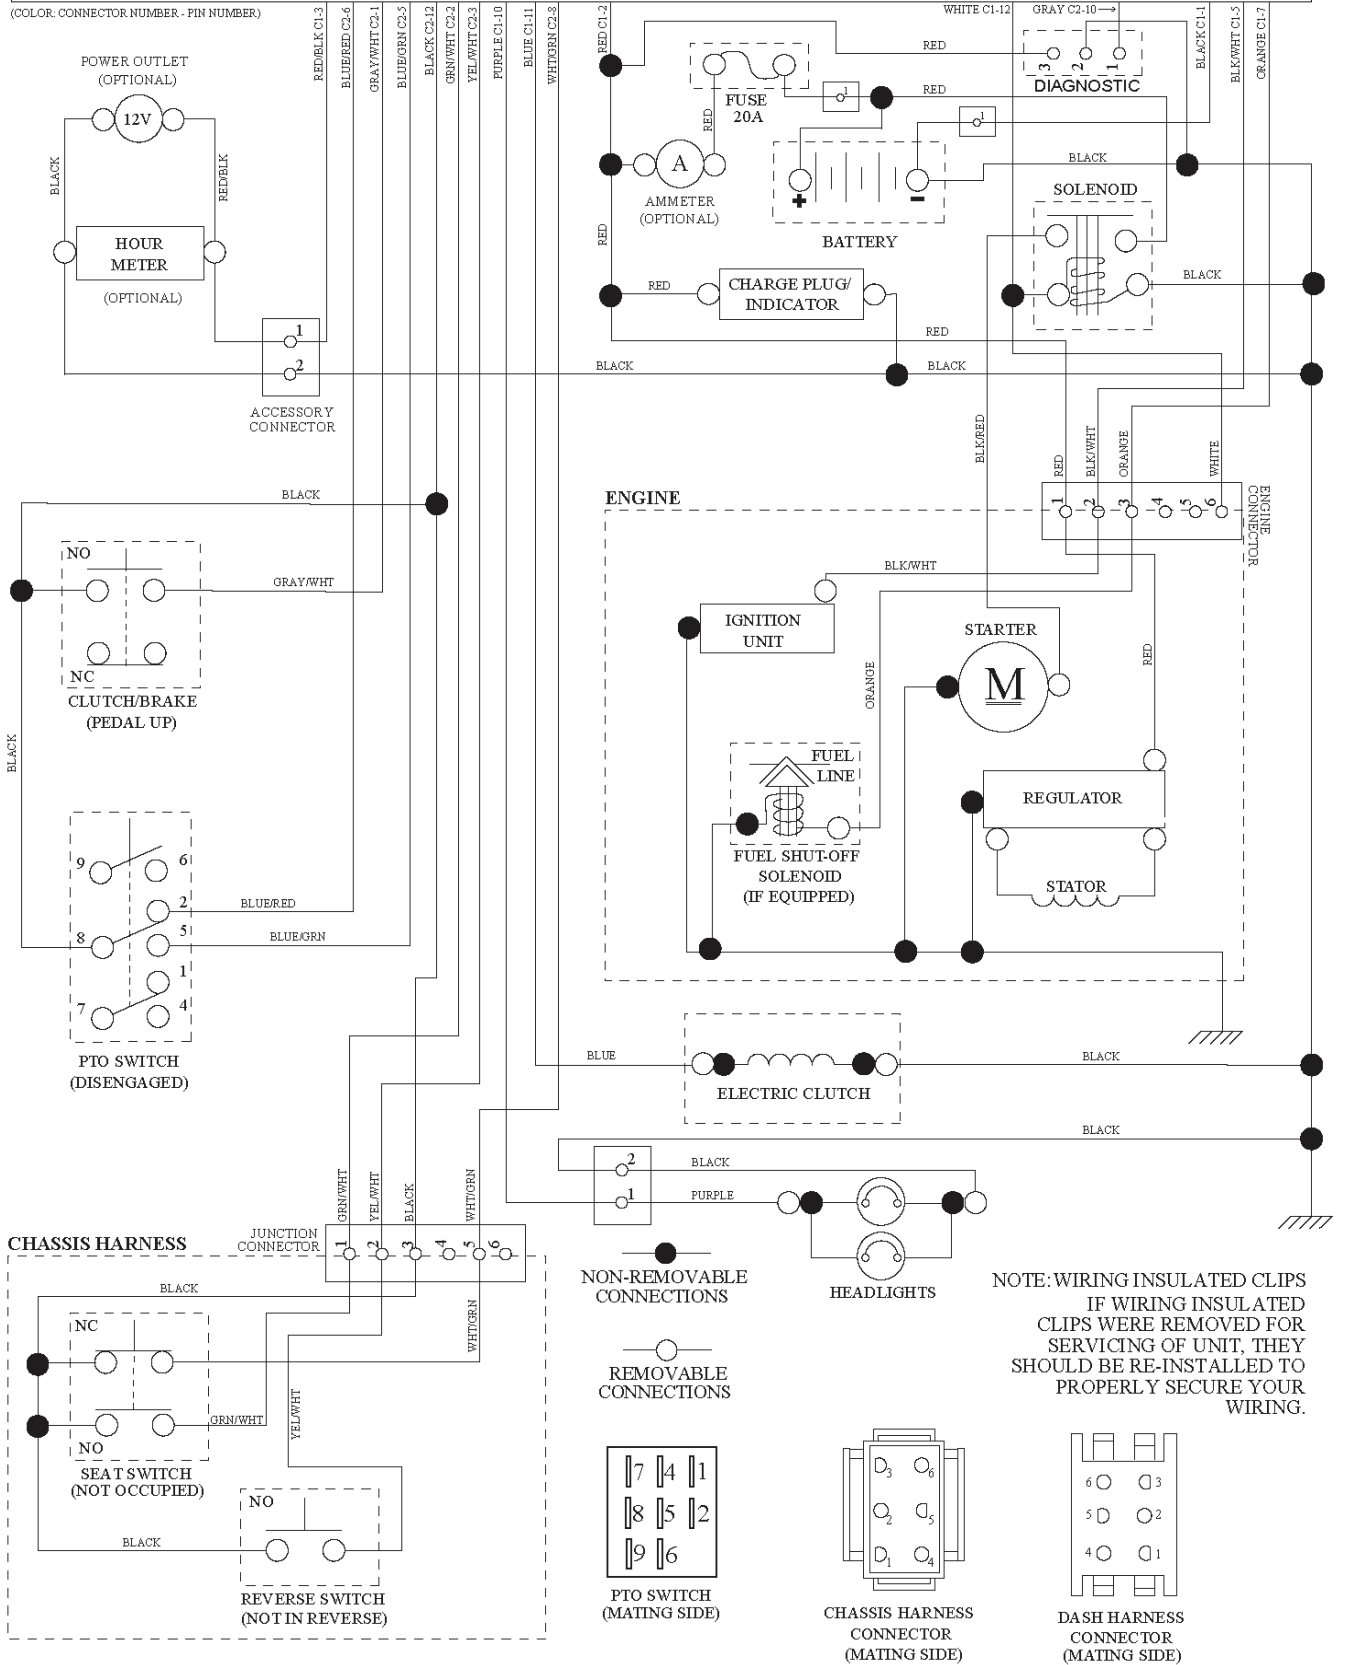

lift-tex_45

REF.	PART NO.	DESCRIPTION	REMARK	QTY.	KIT
2	532422027	SHAFT		1	
3	532195230	LEVER		1	
7	580962301	GRIP		1	
10	532196314	SPRING		1	
87	532194209	SPRING		1	
88	532410710	SPRING		1	
89	819191912	WASHER		1	
90	532194208	PIN		1	
91	532195181	LINK		1	
97	817000612	SCREW		1	
98	532195270	LINK		1	
100	873930600	NUT		1	
101	532407003	LINK		1	
116	819151516	WASHER		1	

(COLOR: CONNECTOR NUMBER - PIN NUMBER)

NOTE: WIRING INSULATED CLIPS
IF WIRING INSULATED
CLIPS WERE REMOVED FOR
SERVICING OF UNIT, THEY
SHOULD BE RE-INSTALLED TO
PROPERLY SECURE YOUR
WIRING.

NON-REMOVABLE
CONNECTIONS

REMOVABLE
CONNECTIONS

seat-hex_6.5SL_1_r1

REF.	PART NO.	DESCRIPTION	REMARK	QTY.	KIT
1	532443263	SEAT		1	
2	532180166	BRACKET		1	
3	532140675	STRAP		1	
6	873800600	NUT		1	
7	532124181	SPRING		1	
8	532171877	BOLT		1	
10	532196977	PLATE		1	
21	532171852	BOLT		1	
37	873800500	LOCK NUT		1	
40	532197661	HANDLE		1	
41	532198200	SPRING		1	
43	874760612	BOLT		1	
44	819133812	WASHER		1	