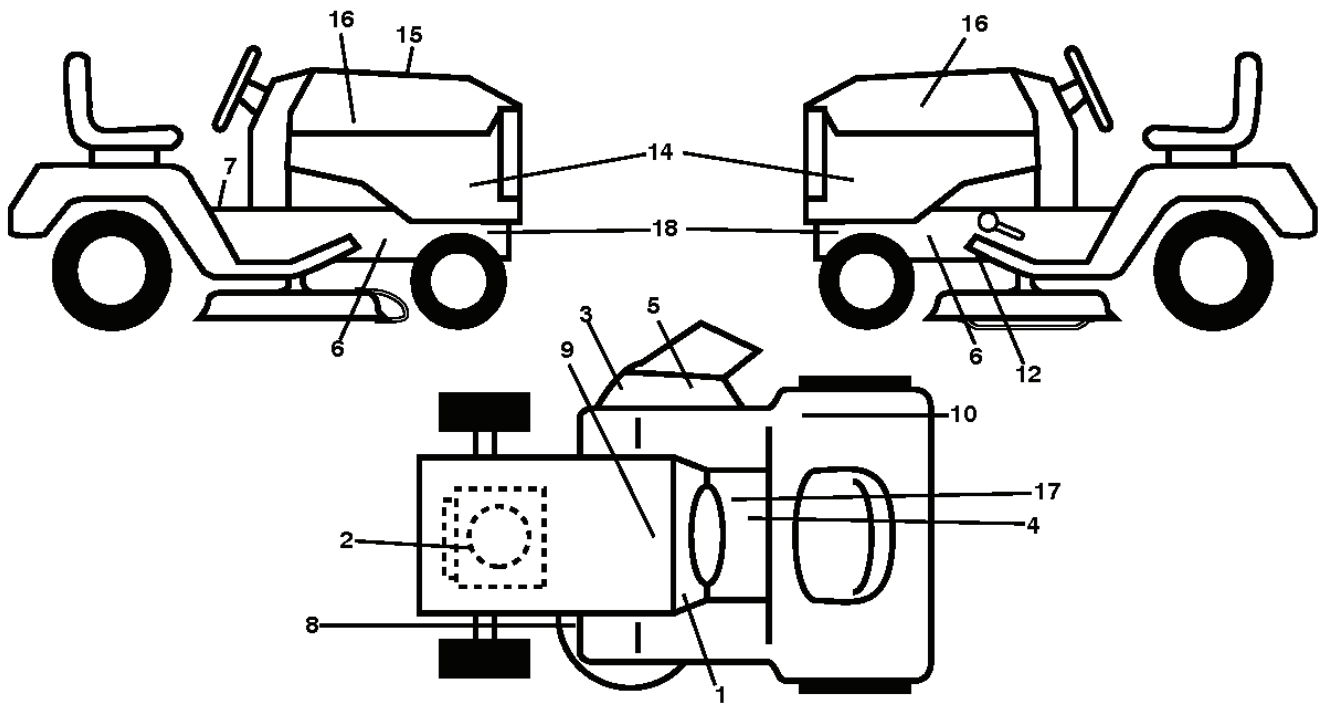

REF.	PART NO.	DESCRIPTION	REMARK	QTY.	KIT
1	586066201	DECAL		1	
2	586001001	DECAL		1	
3	581579201	DECAL		1	
4	586800301	DECAL		1	
5	584904601	DECAL		1	
6	581579801	DECAL		1	
7	586349501	DECAL		1	
8	581580001	DECAL		1	
9	532145005	DECAL		1	
10	581724101	DECAL		1	
12	532418600	DECAL		1	
14	586271101	DECAL		1	
15	585863501	DECAL		1	
16	581627301	DECAL		1	
17	581578101	DECAL		1	
18	581579601	DECAL		1	
--	581724601	DECAL		1	
--	581724801	DECAL		1	
--	532439882	PAD		1	
--	532439881	PAD		1