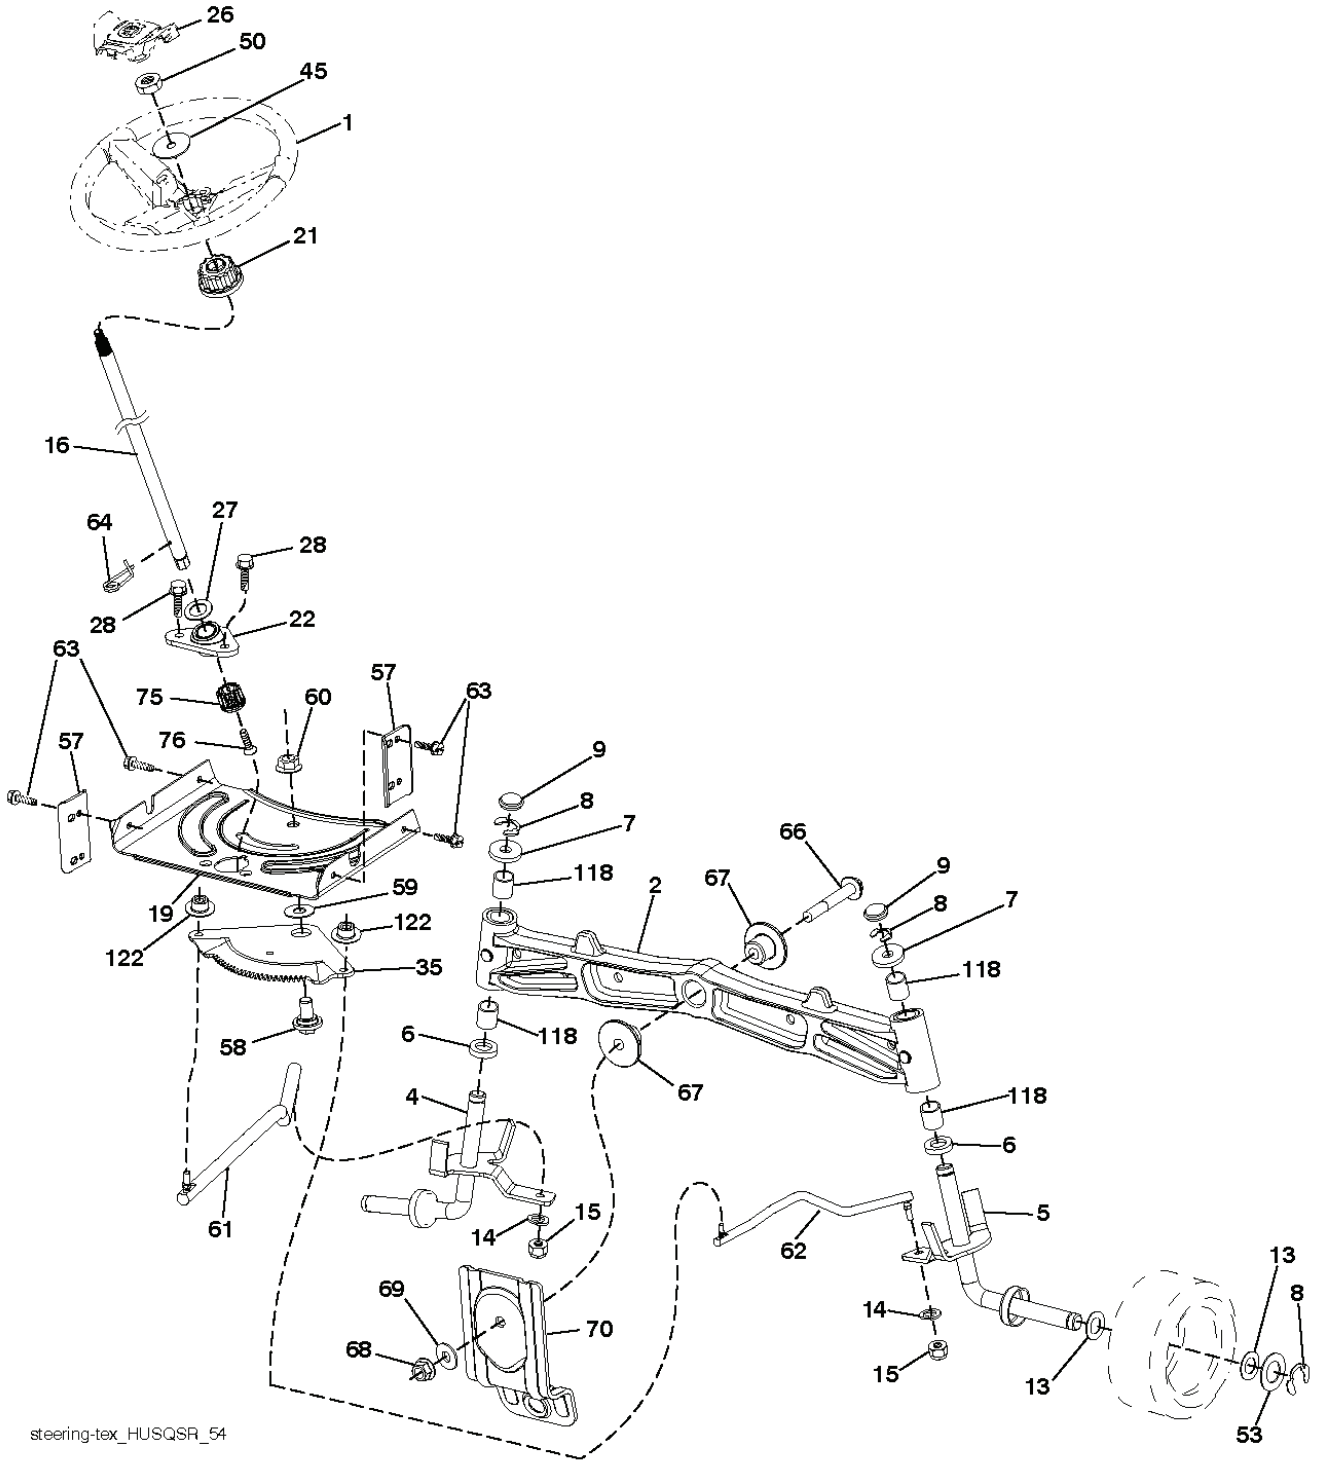

REMOVABLE
CONNECTIONS

seat-hex_6.5SL_1_r1

REF.	PART NO.	DESCRIPTION	REMARK	QTY.	KIT
1	532443263	SEAT		1	
2	532180166	BRACKET		1	
3	532140675	STRAP		1	
6	873800600	NUT		1	
7	532124181	SPRING		1	
8	532171877	BOLT		1	
10	532196977	PLATE		1	
21	532171852	BOLT		1	
37	873800500	LOCK NUT		1	
40	532197661	HANDLE		1	
41	532198200	SPRING		1	
43	874760612	BOLT		1	
44	819133812	WASHER		1	