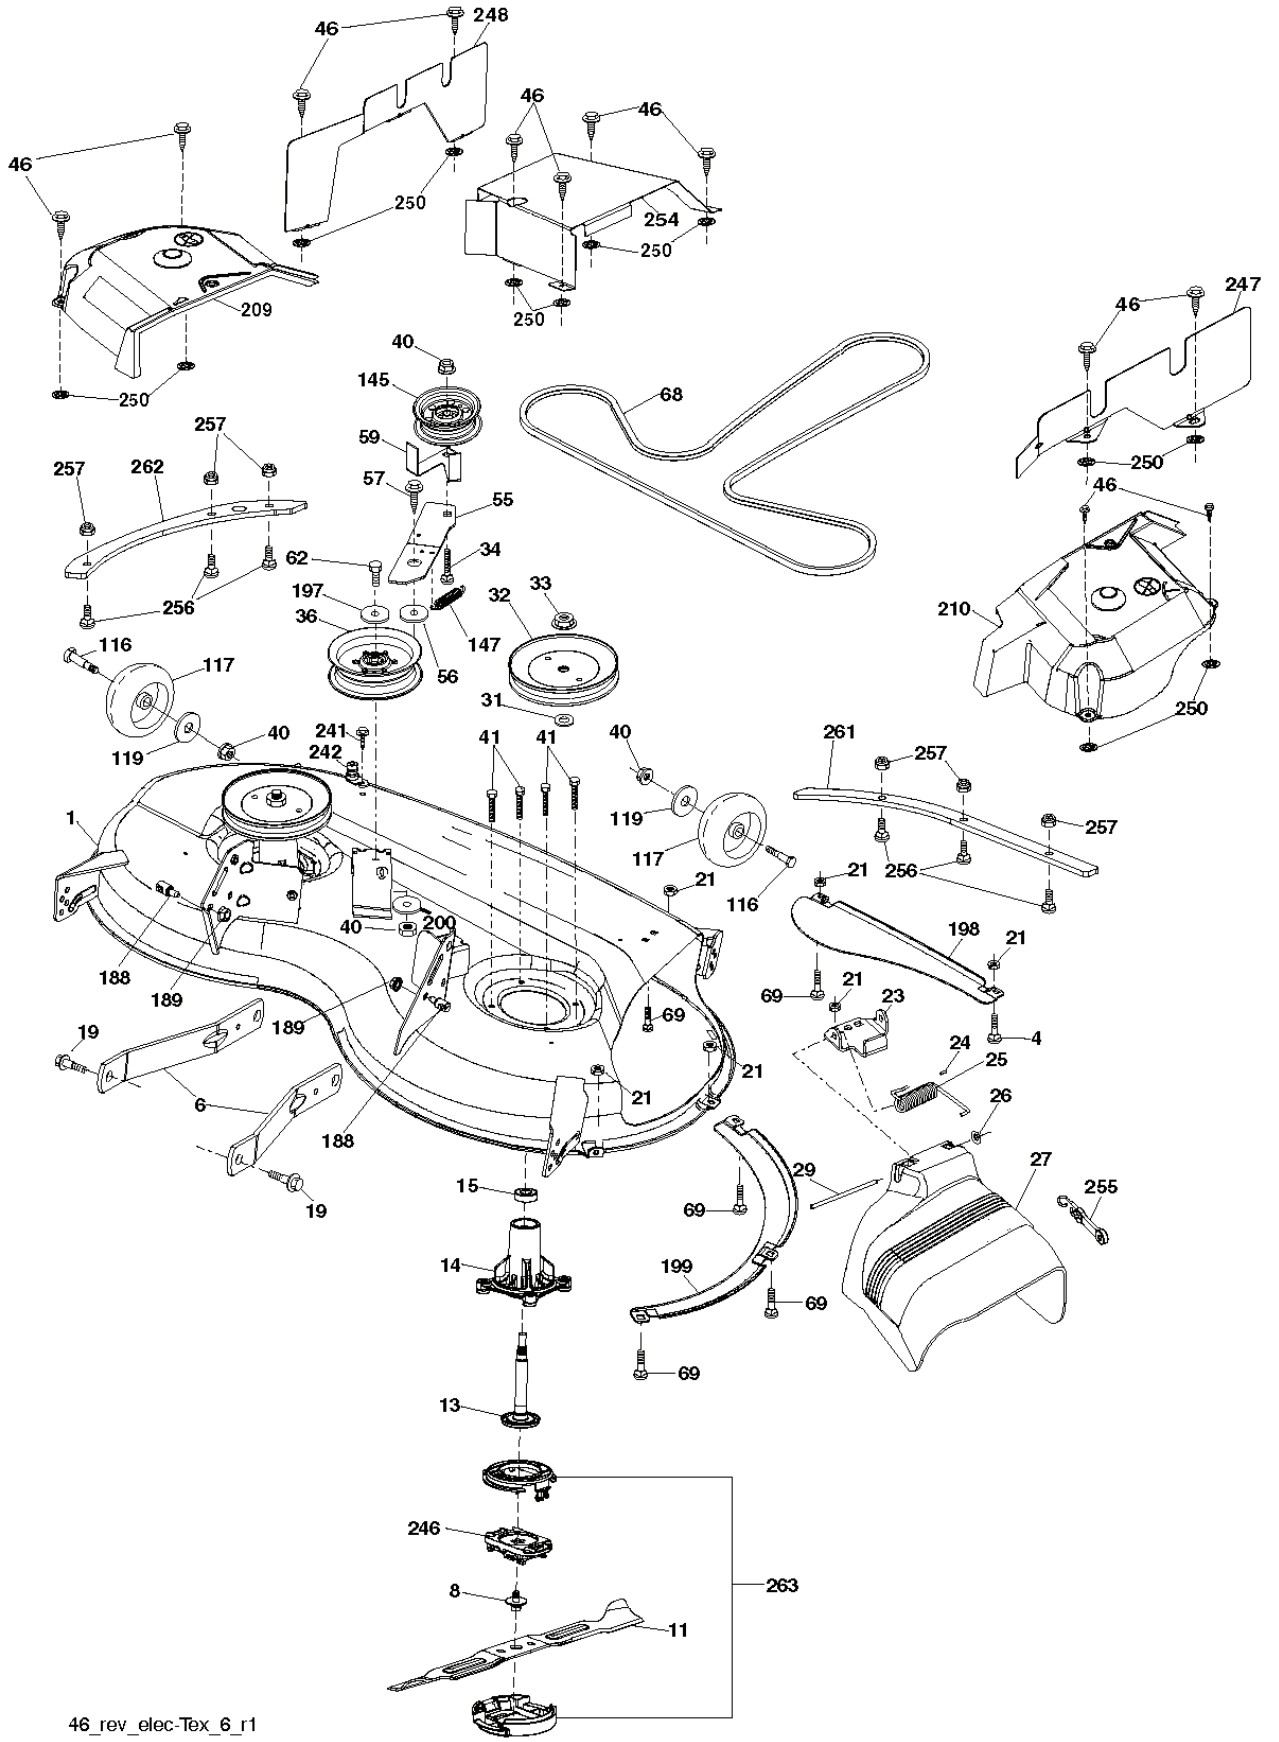

REF.	PART NO.	DESCRIPTION	REMARK	QTY.	KIT
1	532418227	KIT.SVC.DECK.WLD.46"417585X422		1	
4	874760512	BOLT		1	
6	532195186	ARM		1	
8	532193003	SCREW		1	
11	581043901	BLADE		1	
13	580854701	SHAFT		1	
14	580796101	MANDREL		1	
15	532110485	BEARING		1	
19	532196539	BOLT		1	
21	873680500	NUT		1	
23	532192557	HINGE		1	
24	532105304	HUB CAP		1	
25	532197026	TORSION SPRING		1	
26	532110452	NUT		1	
27	532442895	SHIELD		1	
29	532131491	SHAFT		1	
31	532187690	WASHER		1	
32	532197473	PULLEY		1	
33	532400234	NUT		1	
34	872110612	BOLT		1	
36	532197379	PULLEY		1	
40	873900600	NUT		1	
41	584953901	BOLT		1	
46	532137729	SCREW		1	
55	532197249	ARM		1	
56	532199092	SPACER		1	
57	817000616	SCREW		1	
59	532141043	GUARD		1	
62	874520636	BOLT		1	
68	532405143	BELT		1	
69	872140505	BOLT		1	
116	532193406	BOLT		1	
117	532174873	WHEEL		1	
119	819132012	WASHER		1	
145	532193197	PULLEY		1	
147	532197251	SPRING		1	
188	532195161	STUD		1	
189	873900500	NUT		1	
197	819131312	WASHER		1	
198	532403149	PLATE		1	
199	532403150	PLATE		1	
200	532413524	WASHER		1	
209	532432395	COVER		1	
210	532432396	COVER		1	
241	532152927	SCREW		1	
242	532415598	HOSE COUPLING		1	
246	580954003	BLADE HOLDER		1	
247	532432398	SHIELD		1	
248	532432397	SHIELD		1	
250	532423062	NUT		1	
254	532432399	SHIELD		1	
255	532436087	ELASTIC STRAP		1	
256	578296404	SCREW		1	
257	873900400	NUT		1	
261	585317705	REINFORCEMENT PLATE		1	
262	585317805	REINFORCEMENT PLATE		1	
263	586638501	CAP		1	
--	532416405	COUPLING		1	
--	580856001	MANDREL	MANDREL ASSEMBLY (Includes housing (key#14), shaft assembly (key# 13) and bearing (key# 15) only - ulley/nut/washer and blade bolt/washers not included)	1	
--	586264901	SERVICE TOOLS		1