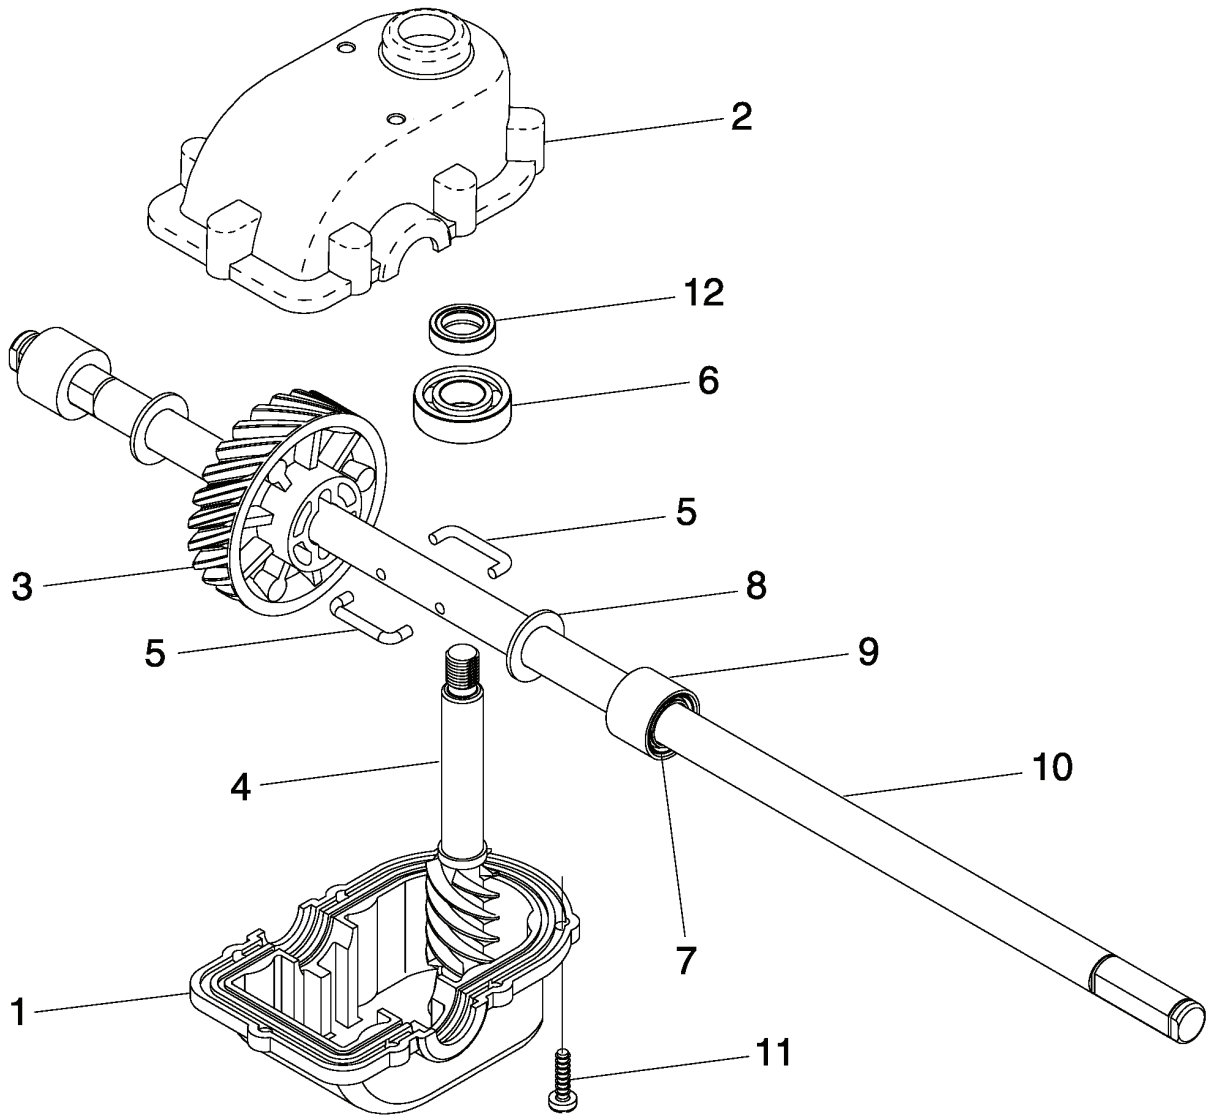

R152SVB, 96141006500, 961410065, 2006-0

SPARE PARTS LIST

ROTARY LAWN MOWER - - MODEL NUMBER R152SVB (96141006500)
PRODUCT NUMBER 961 41 00-65
GEARCASE ASSEMBLY - PART NUMBER 532 18 82-94

REF.	PART NO.	DESCRIPTION	REMARK	QTY.	KIT
1	532187530	CARTER INF. BOITE DE VITESSE		1	
2	532191245	GEAR HOUSING		1	
3	532187532	PINION		1	
4	532191246	SHAFT		1	
5	532183505	WIRE, FORMED		1	
6	532183506	BALL BEARING		1	
7	532183508	SEAL, OUTPUT SHAFT		1	
8	532183509	WASHER		1	
9	532183511	BUSHING		1	
10	532191247	SHAFT		1	
11	532183513	SCREW		1	
12	532183514	SEAL, INPUT SHAFT		1	
--	532750369	GREASE		1	