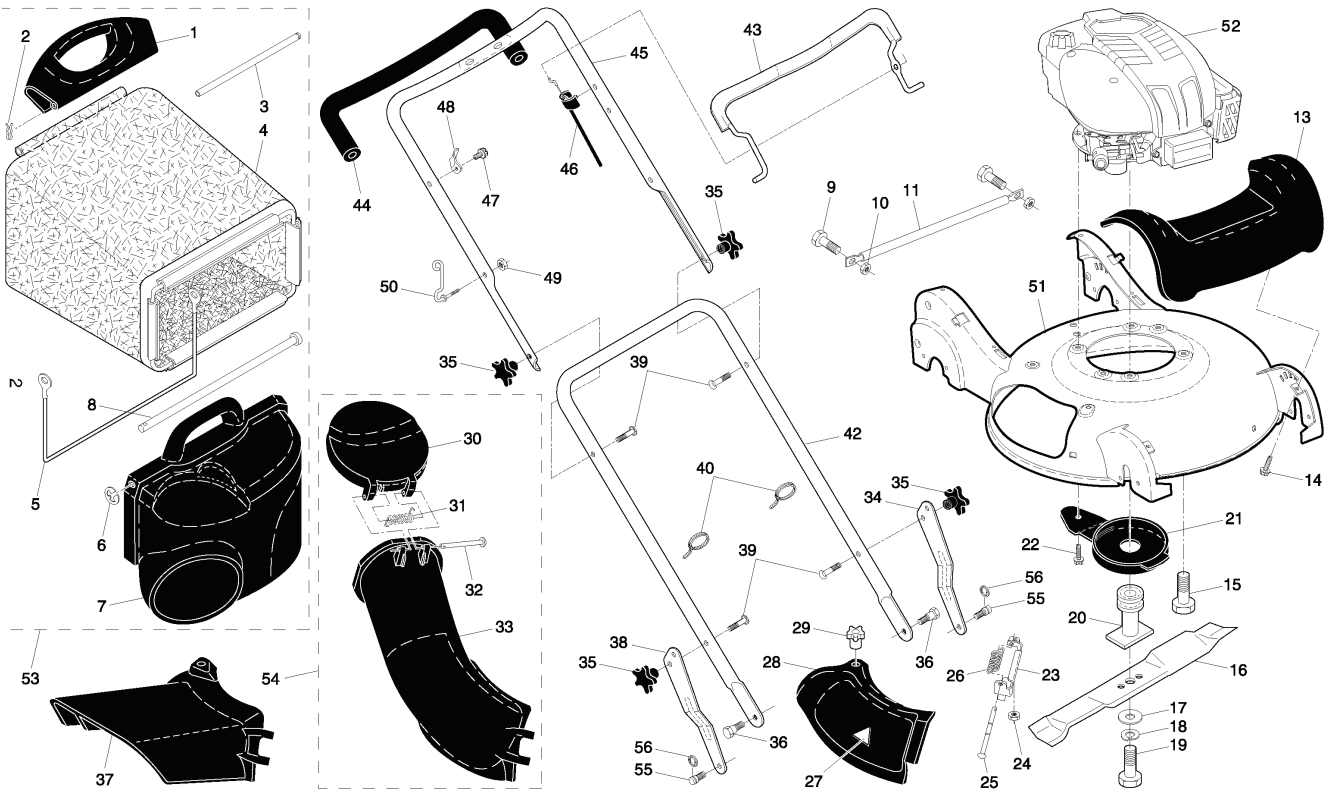

ROTARY LAWN MOWER - - MODEL NUMBER **R152SVB** (96141006500) PRODUCT NUMBER 961 41 00-65

REF.	PART NO.	DESCRIPTION	REMARK	QTY.	KIT
1	532190582	HANDLE		1	
2	532065322	CLAMP		1	
3	532183483	PIN		1	
4	532401898	BOX		1	
5	532188506	FRAME		1	
6	812000014	RETAINER RING		1	
7	532190581	BAG		1	
8	532183479	PIN		1	
9	872140405	BOLT		1	
10	873800400	NUT		1	
11	532190692	PIPE		1	
13	532190519	COVER		1	
14	532194189	SCREW		1	
15	532150406	BOLT		1	
16	532199377	MOWER BLADE		1	
17	532851074	WASHER		1	
18	532850263	WASHER		1	
19	532191760	SCREW		1	
20	532186766	ADAPTER		1	
21	532190516	SHIELD		1	
22	817600406	SCREW		1	
23	532183609	BRACKET		1	
24	532751152	NUT		1	
25	532183445	PIN		1	
26	532183446	SPRING		1	
27	532182166	DECAL		1	
28	532190515	PLATE		1	
29	532183447	KNOB		1	
30	532190580	PLATE		1	
31	532183478	SPRING		1	
32	532183445	PIN		1	
33	532190578	PIPE		1	
34	532190619	BRACKET		1	
35	532185588	KNOB		1	
36	532194187	BOLT		1	
37	532185996	DEFLECTOR		1	
38	532190621	BRACKET		1	
39	532191574	SCREW		1	
40	532066426	HOOP		1	
42	532187096	HANDLE		1	
43	532186298	LEVER		1	
44	532182748	HANDLE		1	
45	532186296	HANDLE		1	
46	532197740	CABLE		1	
47	532750634	SCREW		1	
48	532125203	BRACKET		1	
49	532132004	NUT		1	
50	532188501	LEVER		1	
51	532400721	HOUSING		1	
53	532401896	BAG		1	
54	532189014	PIPE		1	
55	532194192	STUD		1	
56	812000058	E-CLIP		1	
--	532196274	OPERATORS MANUAL		1	
--	532196275	OPERATORS MANUAL		1	
--	532199558	OPERATORS MANUAL		1	
--	532199557	OPERATORS MANUAL		1