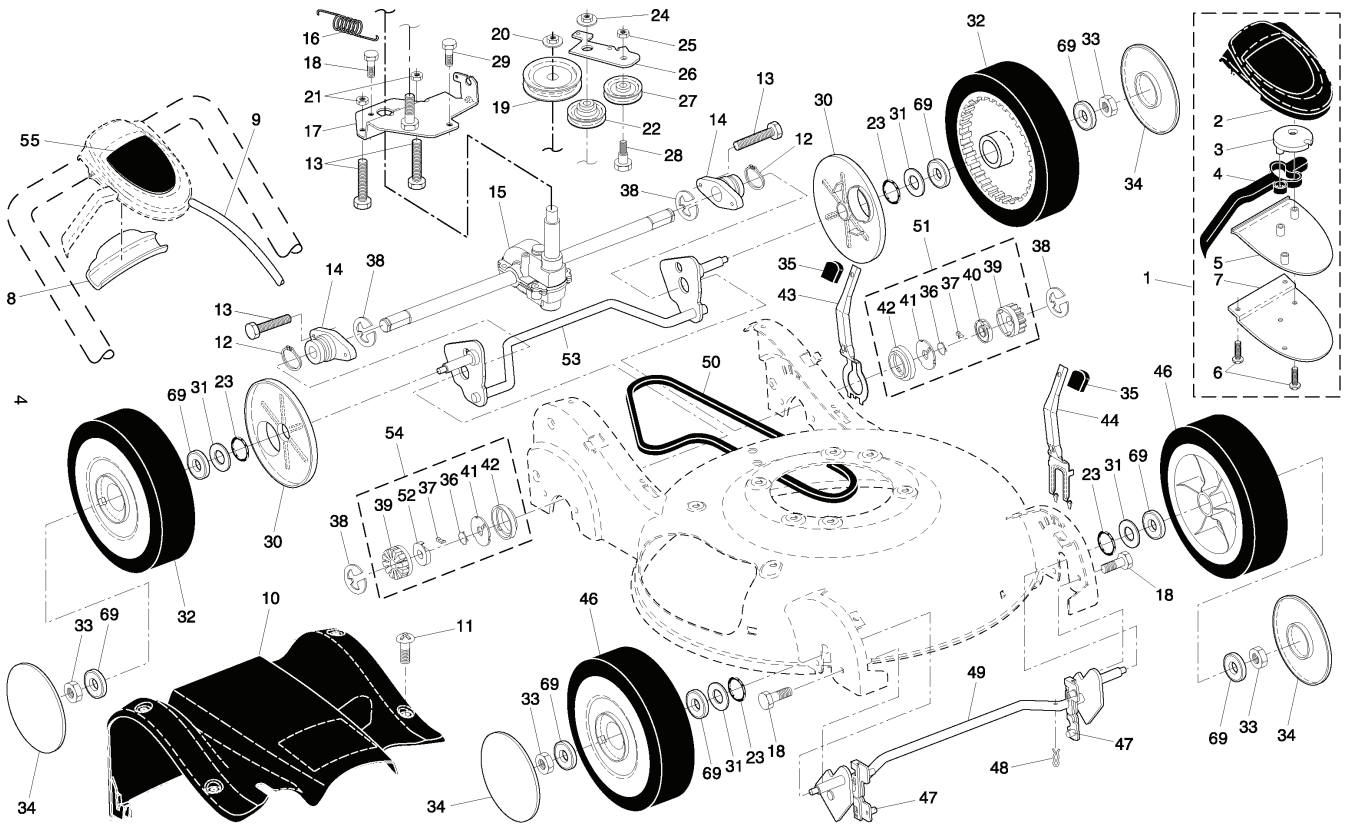

ROTARY LAWN MOWER - - MODEL NUMBER **R152SVB** (96141006500) PRODUCT NUMBER 961 41 00-65

REF.	PART NO.	DESCRIPTION	REMARK	QTY.	KIT
1	532197012	CONTROL		1	
2	532195761	COVER		1	
3	532187353	DISC		1	
4	532190037	ARM		1	
5	532195762	COVER		1	
6	532181698	SCREW		1	
7	532400723	BRACKET		1	
8	532186297	HUB CAP		1	
9	532197011	CABLE		1	
10	532190565	COVER		1	
11	532194188	SCREW		1	
12	812000012	RETAINER RING		1	
13	532194186	SCREW		1	
14	532187120	BEARING		1	
15	532188294	GEARBOX		1	
16	532194124	SPRING		1	
17	532196191	BRACKET		1	
18	532163409	SCREW		1	
19	532194128	PULLEY		1	
20	532751152	NUT		1	
21	532132004	NUT		1	
22	532193791	PULLEY		1	
23	532188152	O-RING		1	
24	532145212	NUT		1	
25	873930500	NUT		1	
26	532196542	LEVER		1	
27	532166043	PULLEY		1	
28	532160829	BOLT		1	
29	817060410	SCREW		1	
30	532183457	SHIELD		1	
31	532088348	WASHER		1	
32	532192619	WHEEL		1	
33	532083923	NUT		1	
34	532183695	HUB CAP		1	
35	532185994	KNOB		1	
36	532188291	SPRING		1	
37	532175098	PAWL		1	
38	812000058	E-CLIP		1	
39	532175103	GEAR		1	
40	532175105	SPACER		1	
41	532175104	DISC		1	
42	532184172	SEALING		1	
43	532190520	LEVER		1	
44	532190518	LEVER		1	
46	532192230	WHEEL		1	
47	532183438	BUSHING		1	
48	532169675	PIN		1	
49	532196469	SHAFT		1	
50	532183688	BELT		1	
51	532188331	PINION		1	
52	532175102	SPACER		1	
53	532195995	SHAFT		1	
54	532188330	PINION		1	
55	532189378	DECAL		1	
69	532751068	BEARING		1