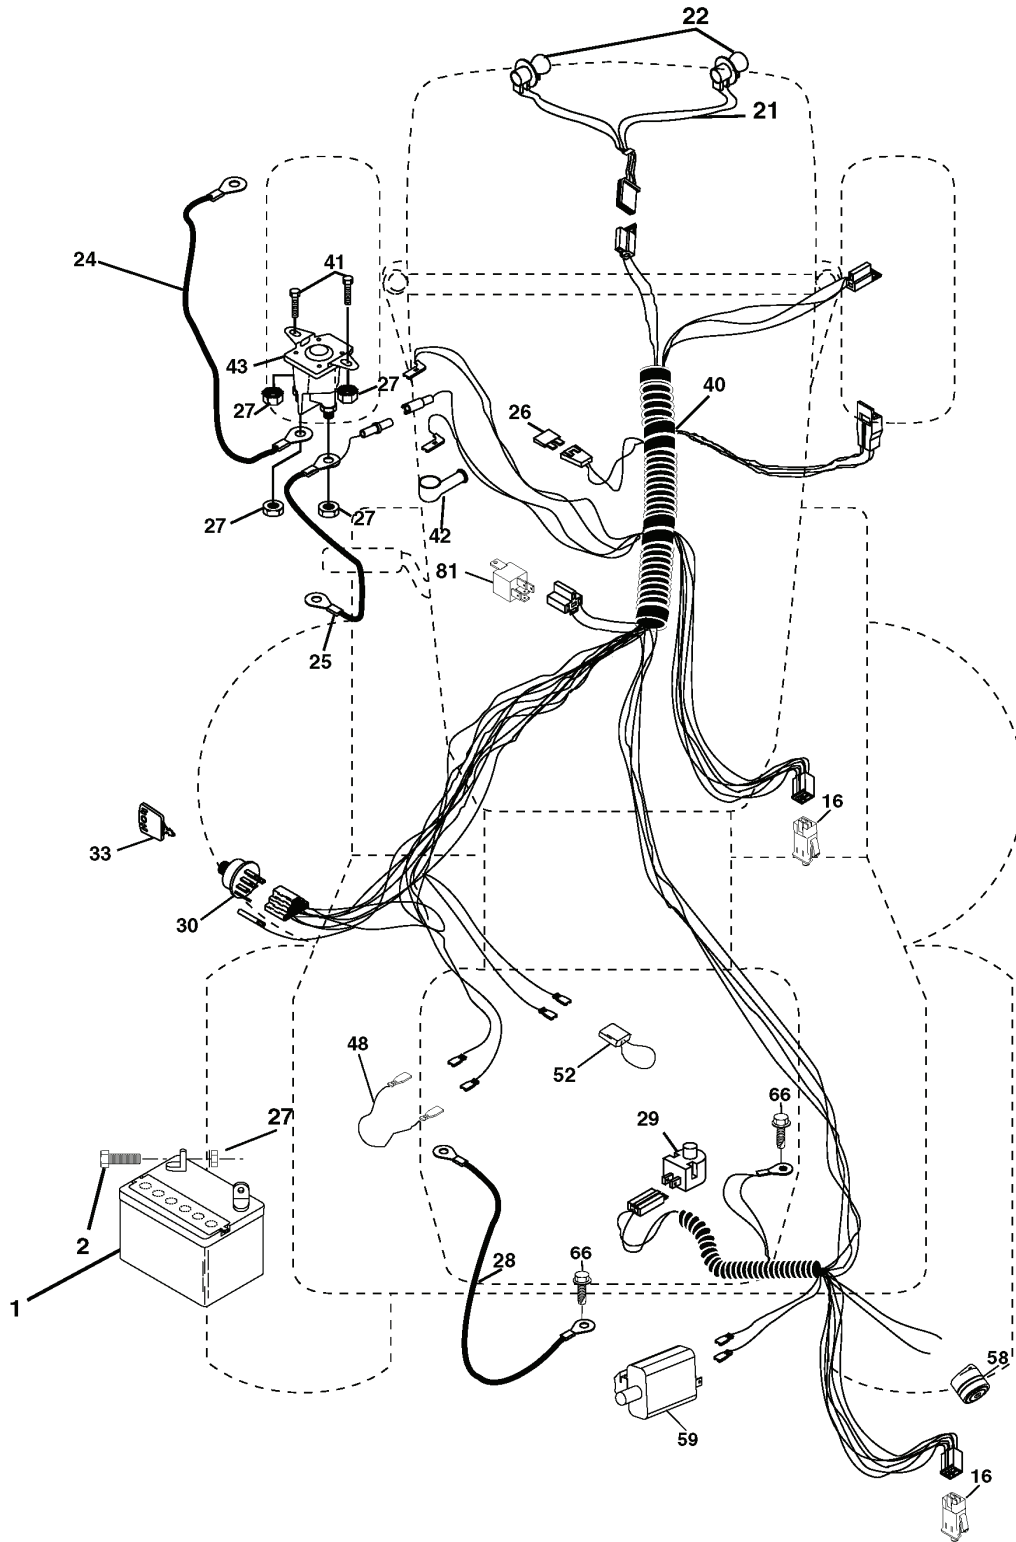

REPAIR PARTS

TRACTOR- -MODEL NO. CTH171 (HECTH171D), PRODUCT NO. 954 17 02-09
ELECTRICAL

REF.	PART NO.	DESCRIPTION	REMARK	QTY.	KIT
1	532144927	BATTERY		1	
2	874760412	BOLT		1	
16	532176138	MICRO SWITCH		1	
21	532175688	HARNESS		1	
22	532004152	BULB		1	
24	532124780	CABLE		1	
25	532165987	CABLE		1	
26	532175158	FUSE		1	
27	873510400	NUT		1	
28	532127725	CABLE		1	
29	532121305	SWITCH		1	
30	532175566	SWITCH		1	
33	532140401	KEY		1	
40	532188036	HARNESS		1	
41	871110408	BOLT		1	
42	532131563	COVER		1	
43	532178861	SOLENOID		1	
48	532140844	ADAPTER		1	
52	532141940	WIRE		1	
58	532169419	BUZZER		1	
59	532180379	SWITCH FBI		1	
66	817490608	SCREW		1	
81	532109748	RELAY		1