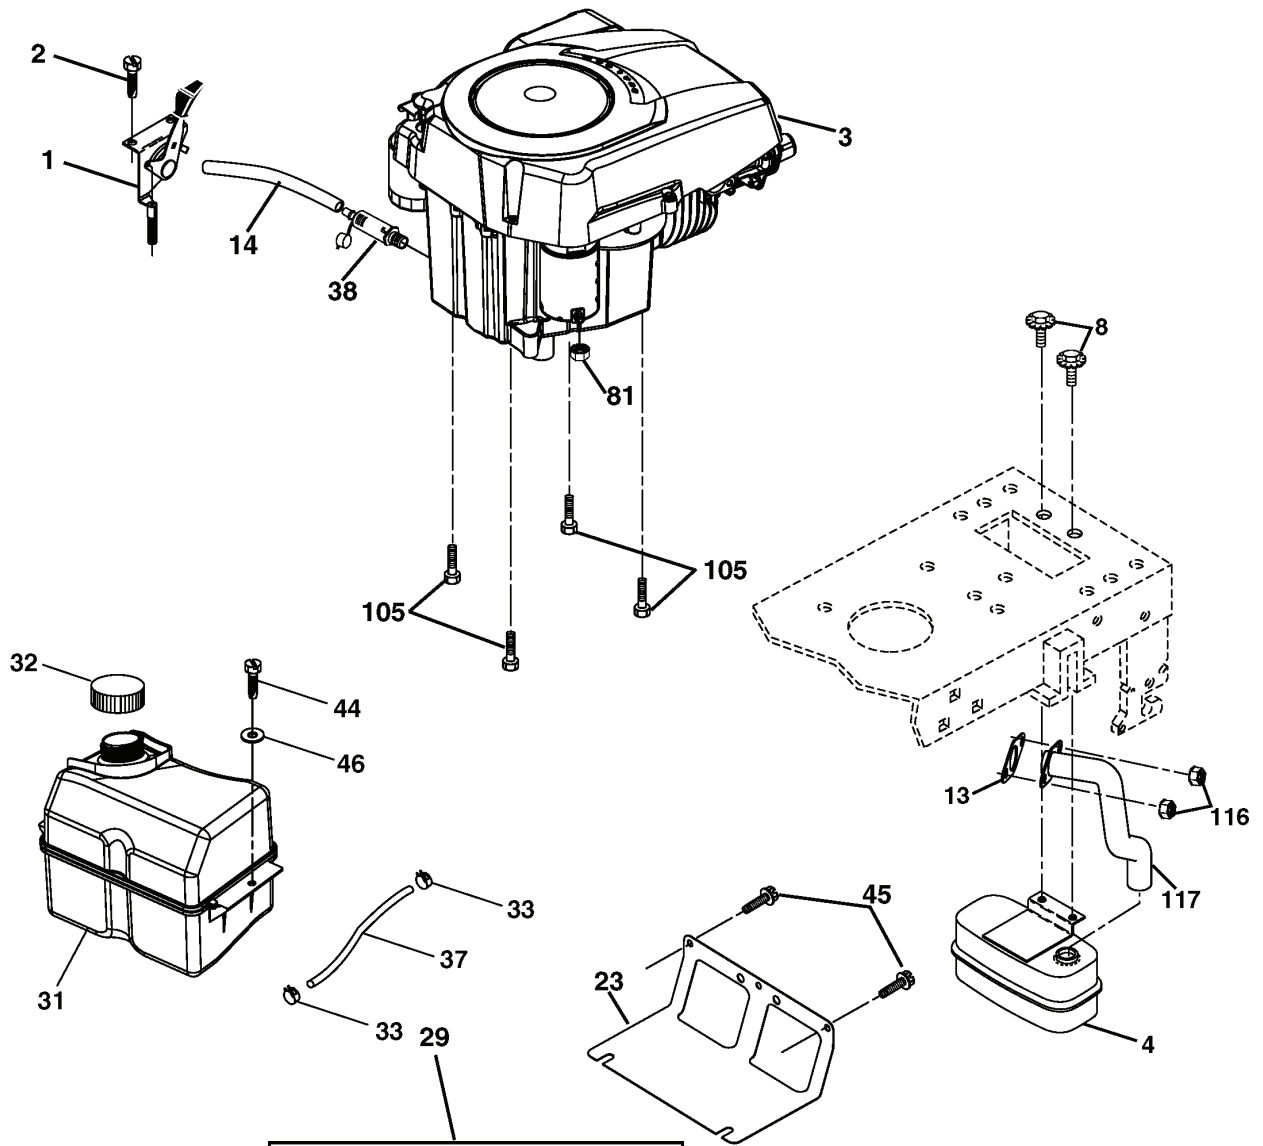

REPAIR PARTS

TRACTOR- -MODEL NO. CTH171 (HECTH171D), PRODUCT NO. 954 17 02-09
ENGINE

OPTIONAL EQUIPMENT
Spark Arrester

REF.	PART NO.	DESCRIPTION	REMARK	QTY.	KIT
1	532170805	CONTROL THROT /CH FLAG		1	
2	817720408	SCREW		1	
4	532188655	MUFFLER		1	
8	532171877	BOLT		1	
13	532185909	GASKET		1	
14	532148456	TUBE		1	
23	532169837	HEAT SHIELD		1	
29	532137180	SPARK ARRESTER KIT		1	
31	532185534	TANK UNIT		1	
32	532140527	FUEL CAP		1	
33	532123487	HOSE CLAMP		1	
37	532137040	HOSE		1	
38	532181654	PLUG		1	
44	817670412	SCREW		1	
45	817000612	SCREW		1	
46	819091416	WASHER		1	
81	873510400	NUT		1	
105	817120616	SCREW		1	
116	532184362	NUT		1	
117	532188654	TUBE EXHAUST		1