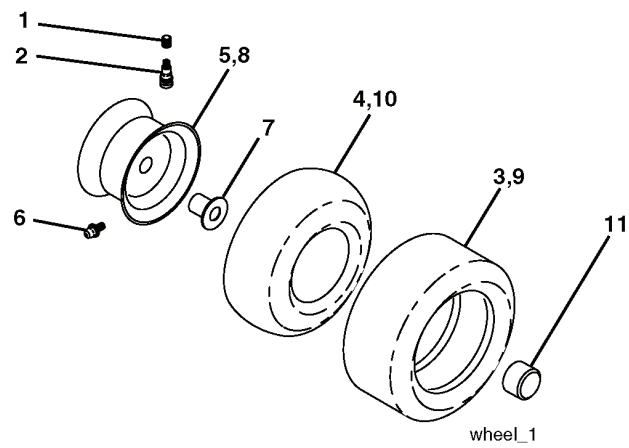

REPAIR PARTS

TRACTOR- -MODEL NO. CTH171 (HECTH171D), PRODUCT NO. 954 17 02-09

WHEELS & TIRES

REF.	PART NO.	DESCRIPTION	REMARK	QTY.	KIT
1	532059192	CAP VALVE		1	
2	532065139	NIPPLE		1	
3	532106222	TIRE		1	
4	532059904	HOSE		1	
5	532138336	RIM		1	
6	532124957	FITTING		1	
7	532124959	BEARING		1	
8	532138337	RIM.SPROCKET		1	
9	532122082	TIRE		1	
10	532124926	HOSE		1	
11	532175039	HUB CAP		1	
--	532144334	SEALING FOAM		1