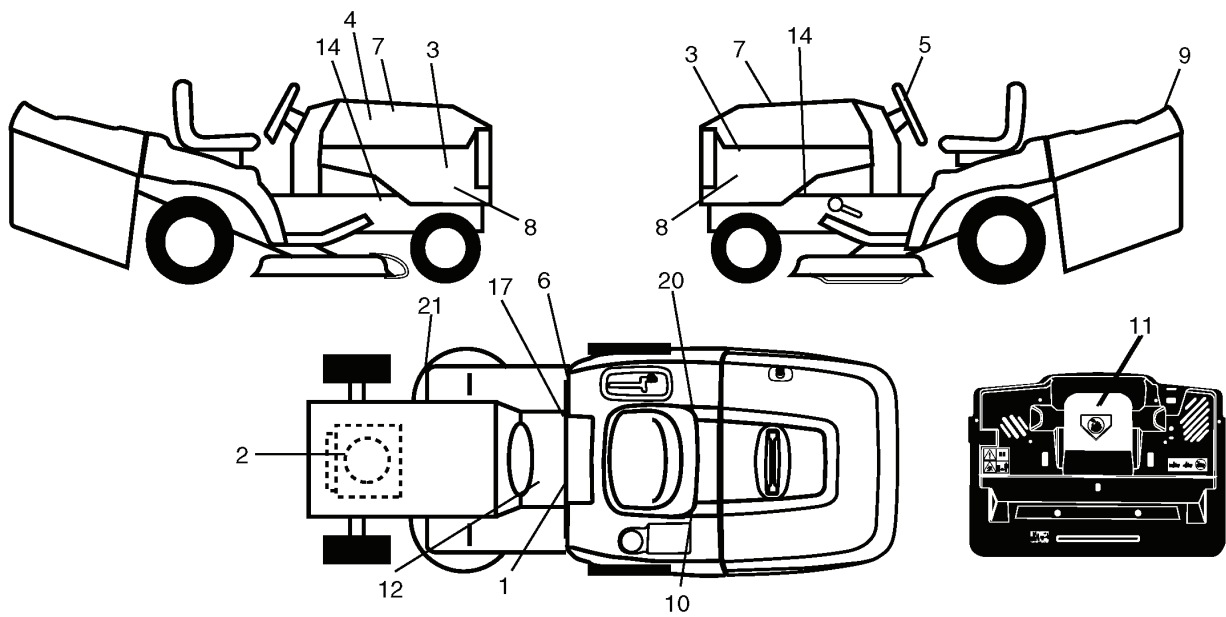

REPAIR PARTS

TRACTOR- -MODEL NO. CTH171 (HECTH171D), PRODUCT NO. 954 17 02-09
DECALS

REF.	PART NO.	DESCRIPTION	REMARK	QTY.	KIT
1	532145498	DECAL		1	
2	532180431	DECALC.VOLUTE MOTEUR		1	
3	532188921	DECAL		1	
4	532189148	DECALC.CAPOT		1	
5	532188925	DECAL		1	
6	532180432	DECAL		1	
7	532188923	DECAL		1	
8	532191145	DECAL		1	
9	532188927	DECAL		1	
10	532145005	DECAL		1	
11	532182166	DECAL		1	
12	532159737	DECAL		1	
14	532159736	DECAL		1	
17	532140837	DECAL		1	
20	532166960	DECAL		1	
21	532166286	DECAL		1	
--	532138311	DECAL		1	
--	532180435	DECAL		1	
--	532182621	DECAL		1	
--	532181090	PLATE		1	
--	532181091	PLATE		1	
--	532192276			1	
--	532192277			1	