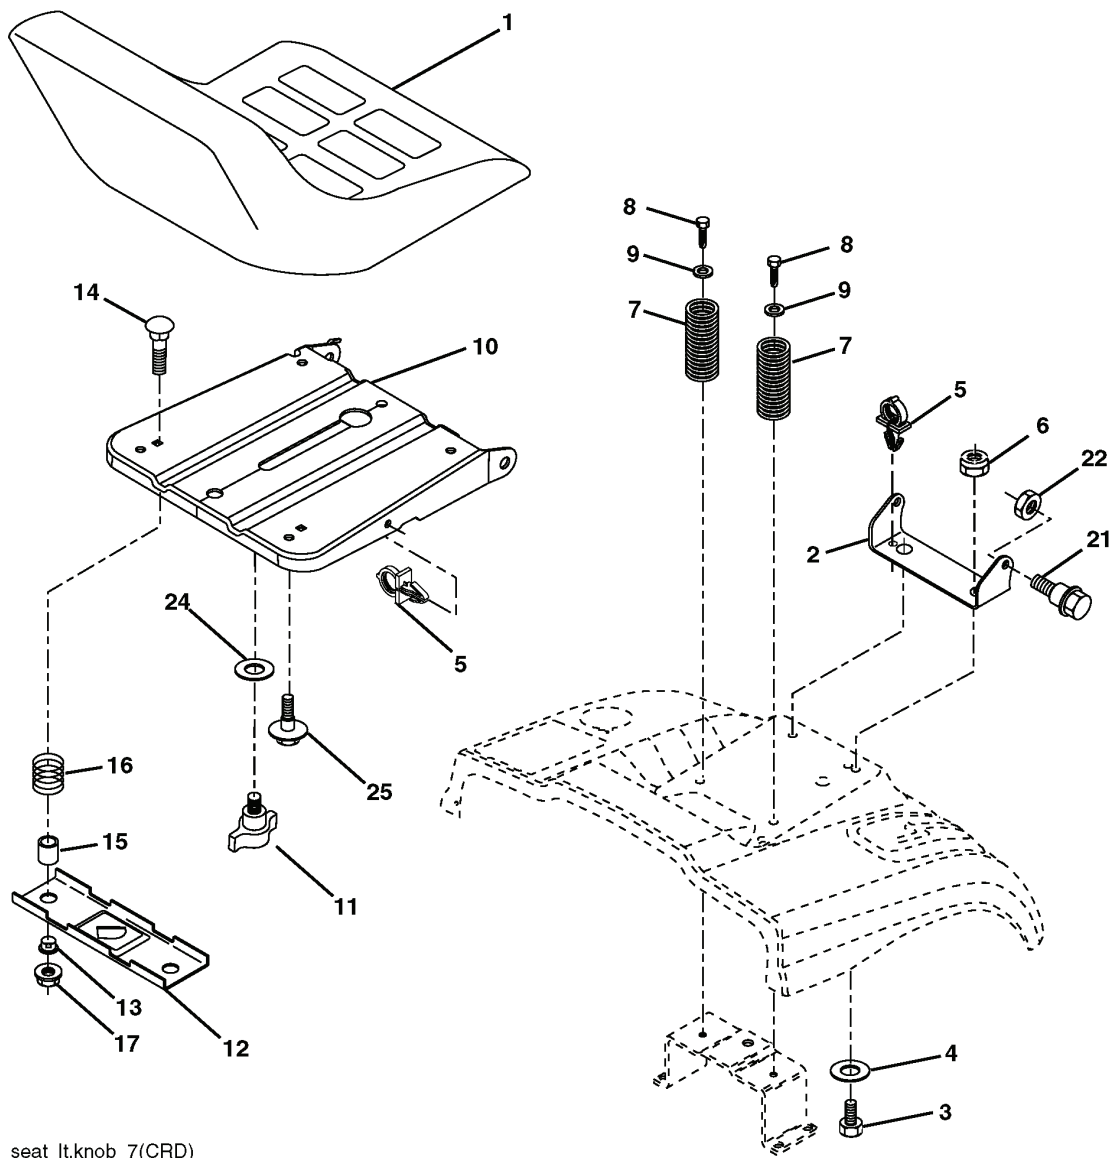

REPAIR PARTS

TRACTOR- -MODEL NO. CTH171 (HECTH171D), PRODUCT NO. 954 17 02-09
DECALS

REF.	PART NO.	DESCRIPTION	REMARK	QTY.	KIT
1	532145498	DECAL		1	
2	532180431	DECALC.VOLUTE MOTEUR		1	
3	532188921	DECAL		1	
4	532189148	DECALC.CAPOT		1	
5	532188925	DECAL		1	
6	532180432	DECAL		1	
7	532188923	DECAL		1	
8	532191145	DECAL		1	
9	532188927	DECAL		1	
10	532145005	DECAL		1	
11	532182166	DECAL		1	
12	532159737	DECAL		1	
14	532159736	DECAL		1	
17	532140837	DECAL		1	
20	532166960	DECAL		1	
21	532166286	DECAL		1	
--	532138311	DECAL		1	
--	532180435	DECAL		1	
--	532182621	DECAL		1	
--	532181090	PLATE		1	
--	532181091	PLATE		1	
--	532192276			1	
--	532192277			1	

REPAIR PARTS

TRACTOR- -MODEL NO. CTH171 (HECTH171D), PRODUCT NO. 954 17 02-09
SEAT ASSEMBLY

seat_lt.knob_7(CRD)

REF.	PART NO.	DESCRIPTION	REMARK	QTY.	KIT
1	532184995	SEAT		1	
2	532140551	BRACKET		1	
3	871110616	SCREW		1	
4	819131610	WASHER		1	
5	532145006	CLIP		1	
6	873800600	NUT		1	
7	532124181	SPRING		1	
8	817000616	SCREW		1	
9	819131614	WASHER		1	
10	532182493	BRACKET		1	
11	532166369	WING NUT		1	
12	532121246	BRACKET		1	
13	532121248	BUSHING		1	
14	872050412	BOLT		1	
15	532121249	SPACER		1	
16	532123740	SPRING		1	
17	532123976	LOCKNUT		1	
21	532171852	BOLT		1	
22	873800500	LOCK NUT		1	
24	819171912	WASHER		1	
25	532127018	BOLT		1	