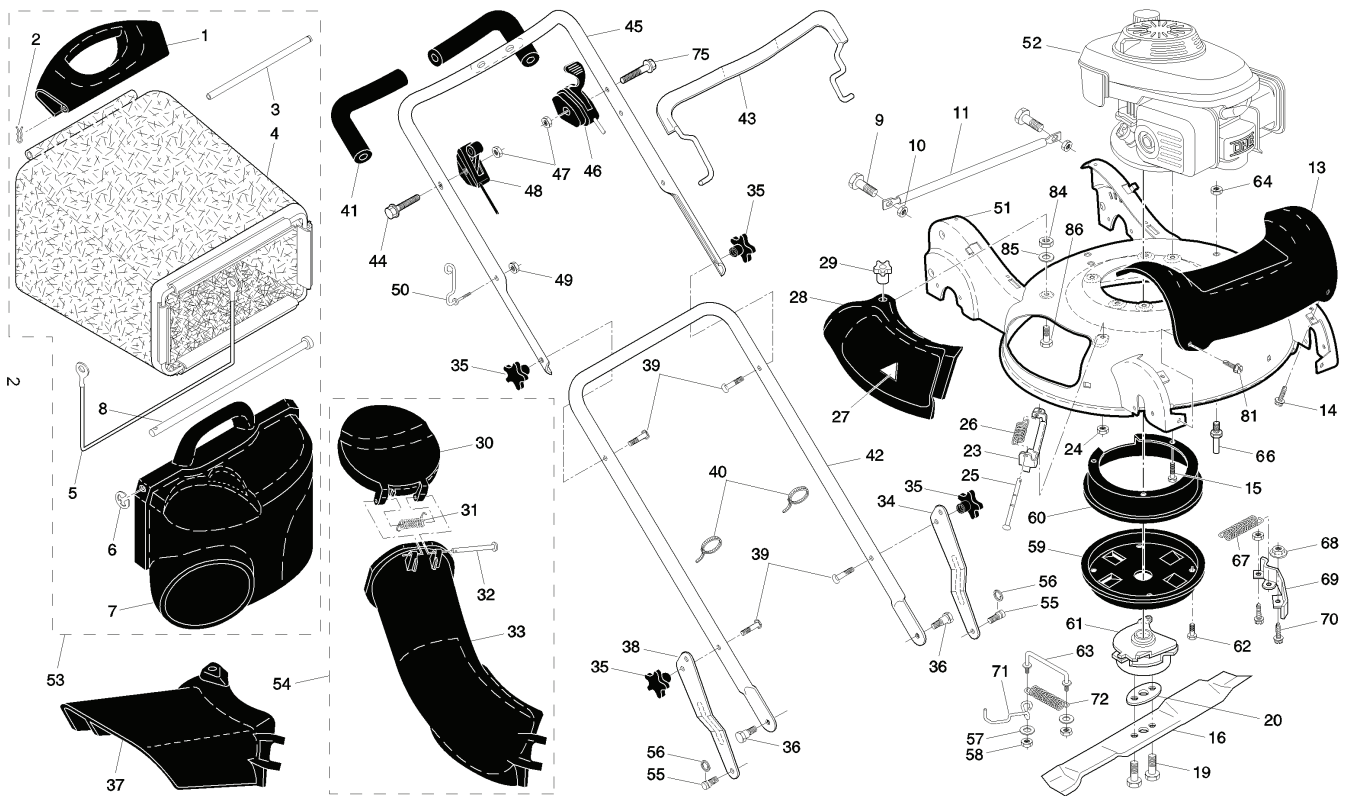

ROTARY LAWN MOWER - MODEL NUMBER R152SVH-BBC (96141006304) PRODUCT NUMBER 961 41 00-63

REF.	PART NO.	DESCRIPTION	REMARK	QTY.	KIT
1	532190582	HANDLE		1	
2	532065322	CLAMP		1	
3	532183483	PIN		1	
4	532401898	BOX		1	
5	532188506	FRAME		1	
6	812000014	RETAINER RING		1	
7	532190581	BAG		1	
8	532183479	PIN		1	
9	872140405	BOLT		1	
10	873800400	NUT		1	
11	532190692	PIPE		1	
13	532414958	COVER		1	
14	532199422	SCREW		1	
15	532150406	BOLT		1	
16	532199380	BLADE		1	
19	532193407	BOLT		1	
20	532193409	SPACER WASHER		1	
23	532183609	BRACKET		1	
24	532191730	NUT		1	
25	532183445	PIN		1	
26	532183446	SPRING		1	
27	532182166	DECAL		1	
28	532190515	PLATE		1	
29	532183447	KNOB		1	
30	532190580	PLATE		1	
31	532183478	SPRING		1	
32	532183445	PIN		1	
33	532190578	PIPE		1	
34	532190619	BRACKET		1	
35	532185588	KNOB		1	
36	532194187	BOLT		1	
37	532185996	DEFLECTOR		1	
38	532190621	BRACKET		1	
39	532191574	SCREW		1	
40	532066426	HOOP		1	
41	532182748	HANDLE		1	
42	532187096	HANDLE		1	
43	532186299	BAIL		1	
44	532183365	SCREW		1	
45	532186296	HANDLE		1	
46	532196541	CONTROL		1	
47	532132004	NUT		1	
48	532191257	THROTTLE CONTROL		1	
49	532132004	NUT		1	
50	532188501	LEVER		1	
51	532420430	CHASSIS		1	
53	532401896	BAG		1	
54	532189014	PIPE		1	
55	532194192	STUD		1	
56	812000058	E-CLIP		1	
57	532053998	WASHER		1	
58	873510600	NUT		1	
59	532190931	BELT COVER		1	
60	532190930	BELT COVER		1	
62	532750097	SCREW HEX HEAD RL508A/B		1	
63	532180188	LINK		1	
64	873197033	NUT		1	
66	532182131	STUC.GUIDE.BELT.RWGD		1	
67	532180393	SPRING		1	
68	873900400	NUT		1	
69	532190929	BRAKE.CLUTCH		1	
70	874780410	BOLT		1	
71	532188545	KEEPER		1	
72	532180394	SPRING		1	
75	532189937	SCREW		1	
81	532194189	SCREW		1	
84	532400100	NUT		1	
85	532850263	WASHER		1	
86	872110407	BOLT		1	
-	532182134	DECALC."WARNING"		1