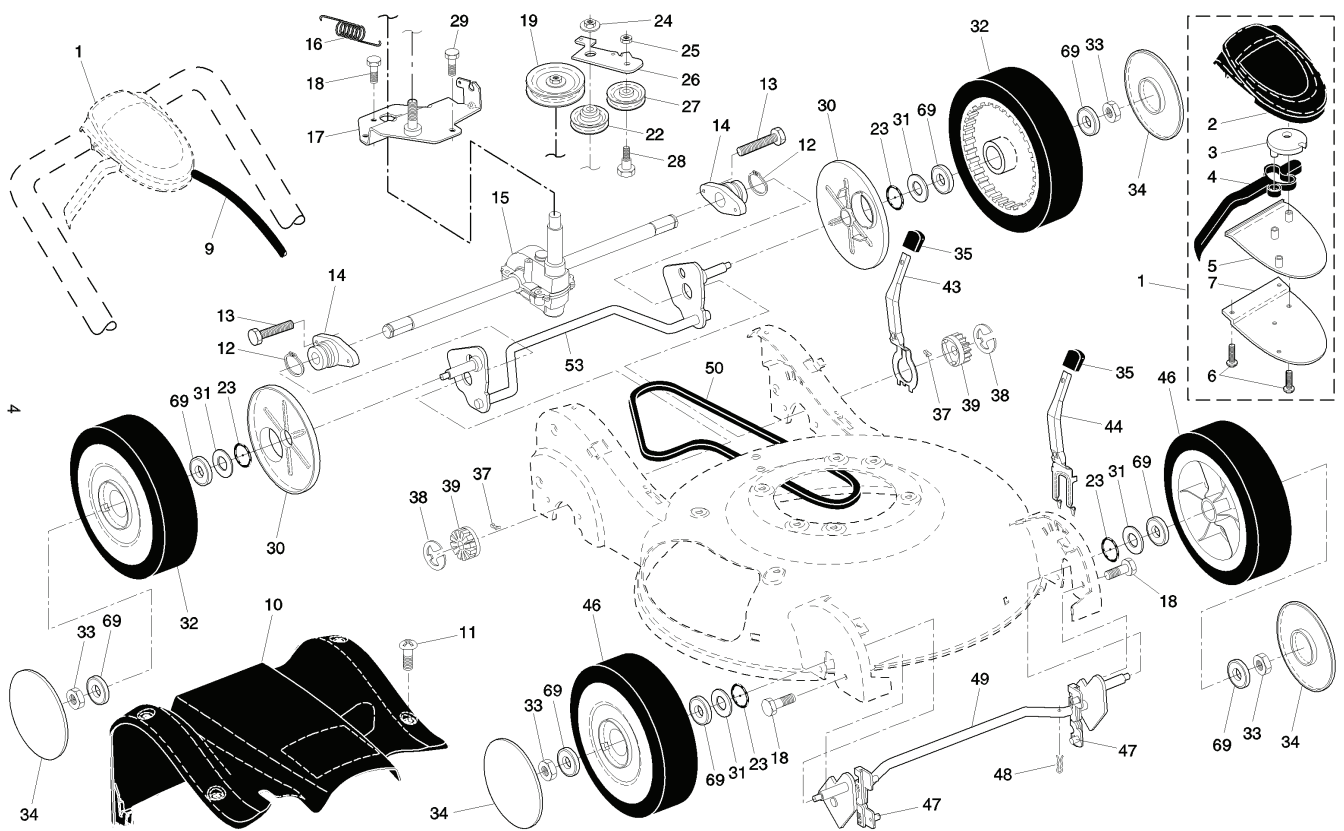

R152 SVH-BBC, 96141006304, 2008-11

SPARE PARTS LIST

ROTARY LAWN MOWER - MODEL NUMBER R152SVH-BBC (96141006304) PRODUCT NUMBER 961 41 00-63

REF.	PART NO.	DESCRIPTION	REMARK	QTY.	KIT
1	532197012	CONTROL		1	
2	532411673	COVER		1	
3	532187353	DISC		1	
4	532190037	ARM		1	
5	532411664	COVER		1	
6	532181698	SCREW		1	
7	532400723	BRACKET		1	
9	532197011	CABLE		1	
10	532416963	DRIVE COVER		1	
11	532194188	SCREW		1	
12	812000012	RETAINER RING		1	
13	532088652	SCREW		1	
14	532408027	BEARING		1	
15	532419211	GEARBOX		1	
16	532406558	SPRING		1	
17	532408005	BELT		1	
18	532163409	SCREW		1	
19	532194018	PULLEY		1	
22	532193791	PULLEY		1	
23	532197480	O-RING		1	
24	532409149	NUT		1	
25	873930500	NUT		1	
26	532416736	ARM		1	
27	532166043	PULLEY		1	
28	532160829	BOLT		1	
29	817060410	SCREW		1	
30	532183457	SHIELD		1	
31	532088348	WASHER		1	
32	532192622	WHEEL		1	
33	532409148	NUT		1	
34	532183442	RADKAPPE		1	
35	532185994	KNOB		1	
37	532404845	PAWL, DRIVE		1	
38	812000058	E-CLIP		1	
39	532403849	PINION		1	
43	532190520	LEVER		1	
44	532190518	LEVER		1	
46	532192232	WHEEL		1	
47	532183438	BUSHING		1	
48	532169675	PIN		1	
49	532196469	SHAFT		1	
50	532408031	BELT		1	
53	532416740	REAR AXLE		1	
69	532751068	BEARING		1	