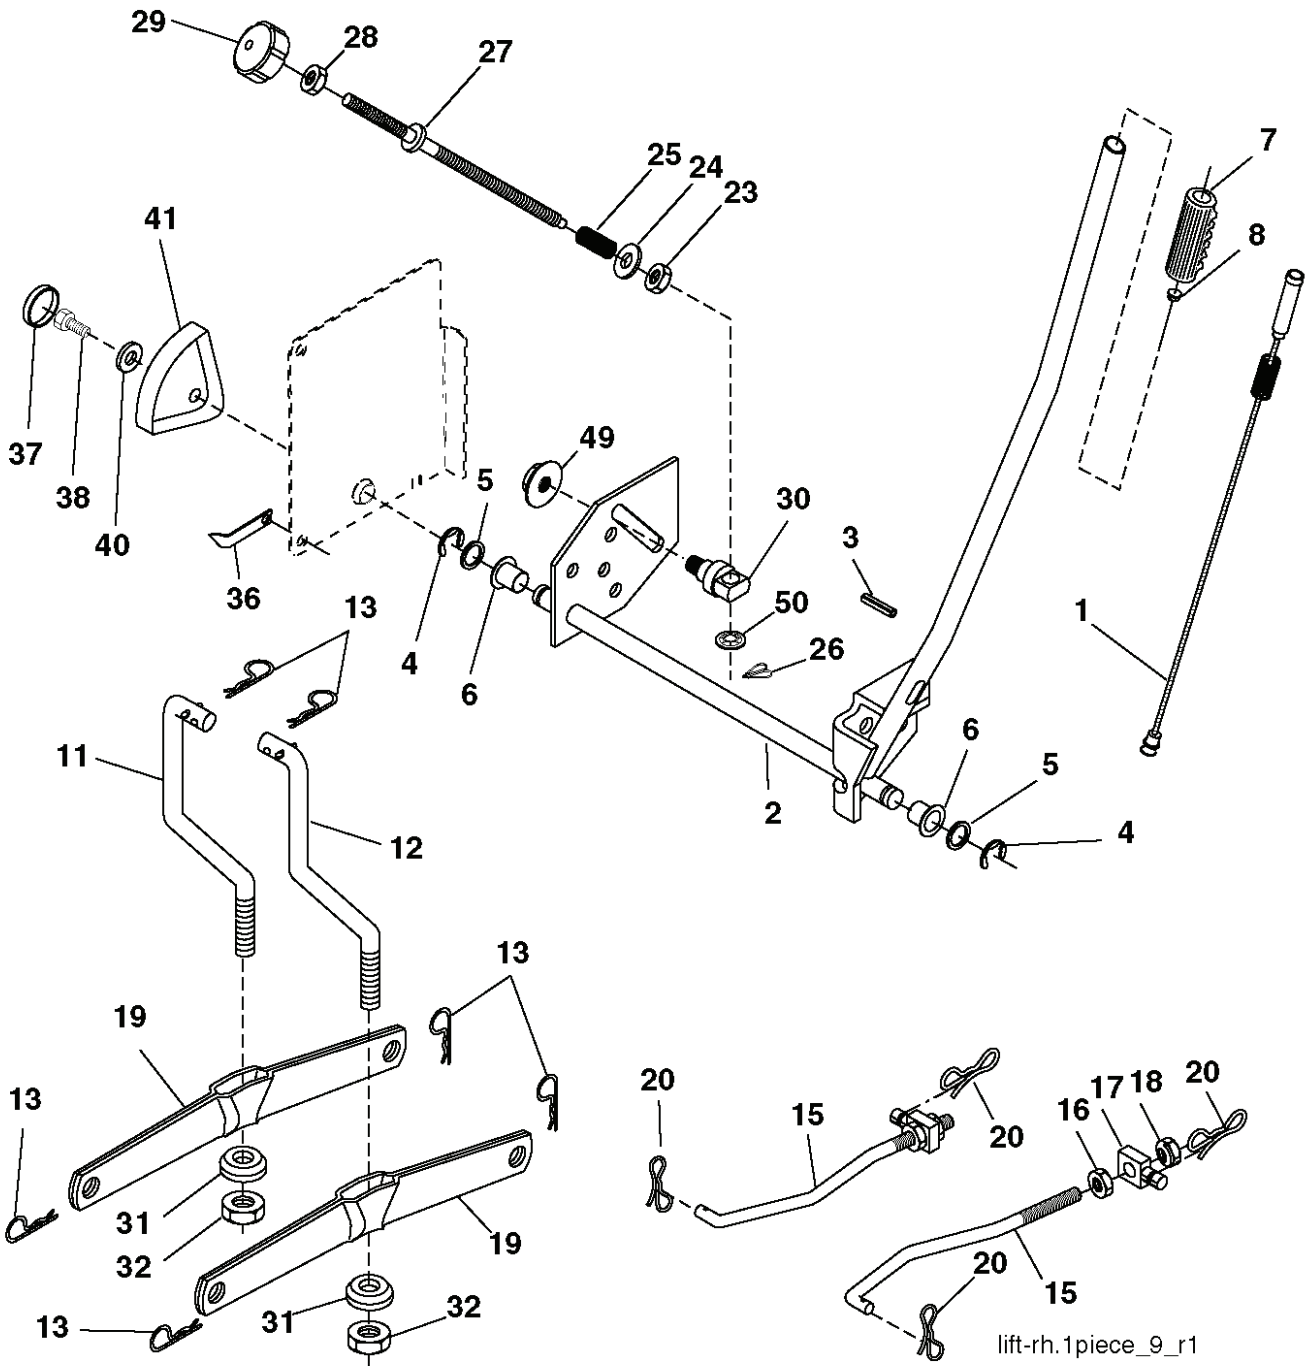

# **SPARE PARTS LIST**

lift-rh.1piece\_9\_r1

REF.	PART NO.	DESCRIPTION	REMARK	QTY.	KIT
1	532404981	PLUNGE		1	
2	532159471	LEVER		1	
3	532105767	PIN RETAINING SCREW		1	
4	812000002	RETAINER RING		1	
5	819211621	WASHER		1	
6	532120183	BEARING		1	
7	532125631	HANDLE		1	
8	532122365	PLUG		1	
11	532139865	LINK		1	
12	532139866	LINK		1	
13	532124670	RETAINER RING		1	
15	532173288	LINK		1	
16	873350800	NUT		1	
17	532175689	BRACKET		1	
18	873800800	NUT		1	
19	532139868	LEVER		1	
20	532194209	SPRING		1	
23	532110807	NUT		1	
24	819131016	WASHER		1	
25	532164024	SPRING		1	
26	532169484	PIN		1	
27	532164543	ROD		1	
28	873350600	NUT		1	
29	532138057	KNOB		1	
30	532150233	TRUNNION		1	
31	532169865	BEARING		1	
32	873540600	NUT		1	
36	532155097	INDICATOR		1	
37	532123935	PLUG		1	
38	817060516	SCREW		1	
40	819112410	WASHER		1	
41	532123934	INDICATOR		1	
49	532145212	NUT		1	
50	532110452	NUT		1	

wheel\_1

---

REF.	PART NO.	DESCRIPTION	REMARK	QTY.	KIT
1	532059192	CAP VALVE		1	
2	532065139	NIPPLE		1	
3	532106222	TIRE	Front 15 x 6.0 - 6	1	
4	532059904	HOSE	Front	1	
5	532138336	RIM	Front 6"	1	
6	532124957	FITTING		1	
7	532124959	BEARING		1	
8	532138337	RIM SPROCKET	Rear 8"	1	
9	532122082	TIRE	Rear 20 x 10-8	1	
10	532124926	HOSE	Rear 9.5 x 8	1	
11	532175039	HUB CAP		1	
--	532144334	SEALING FOAM		1	