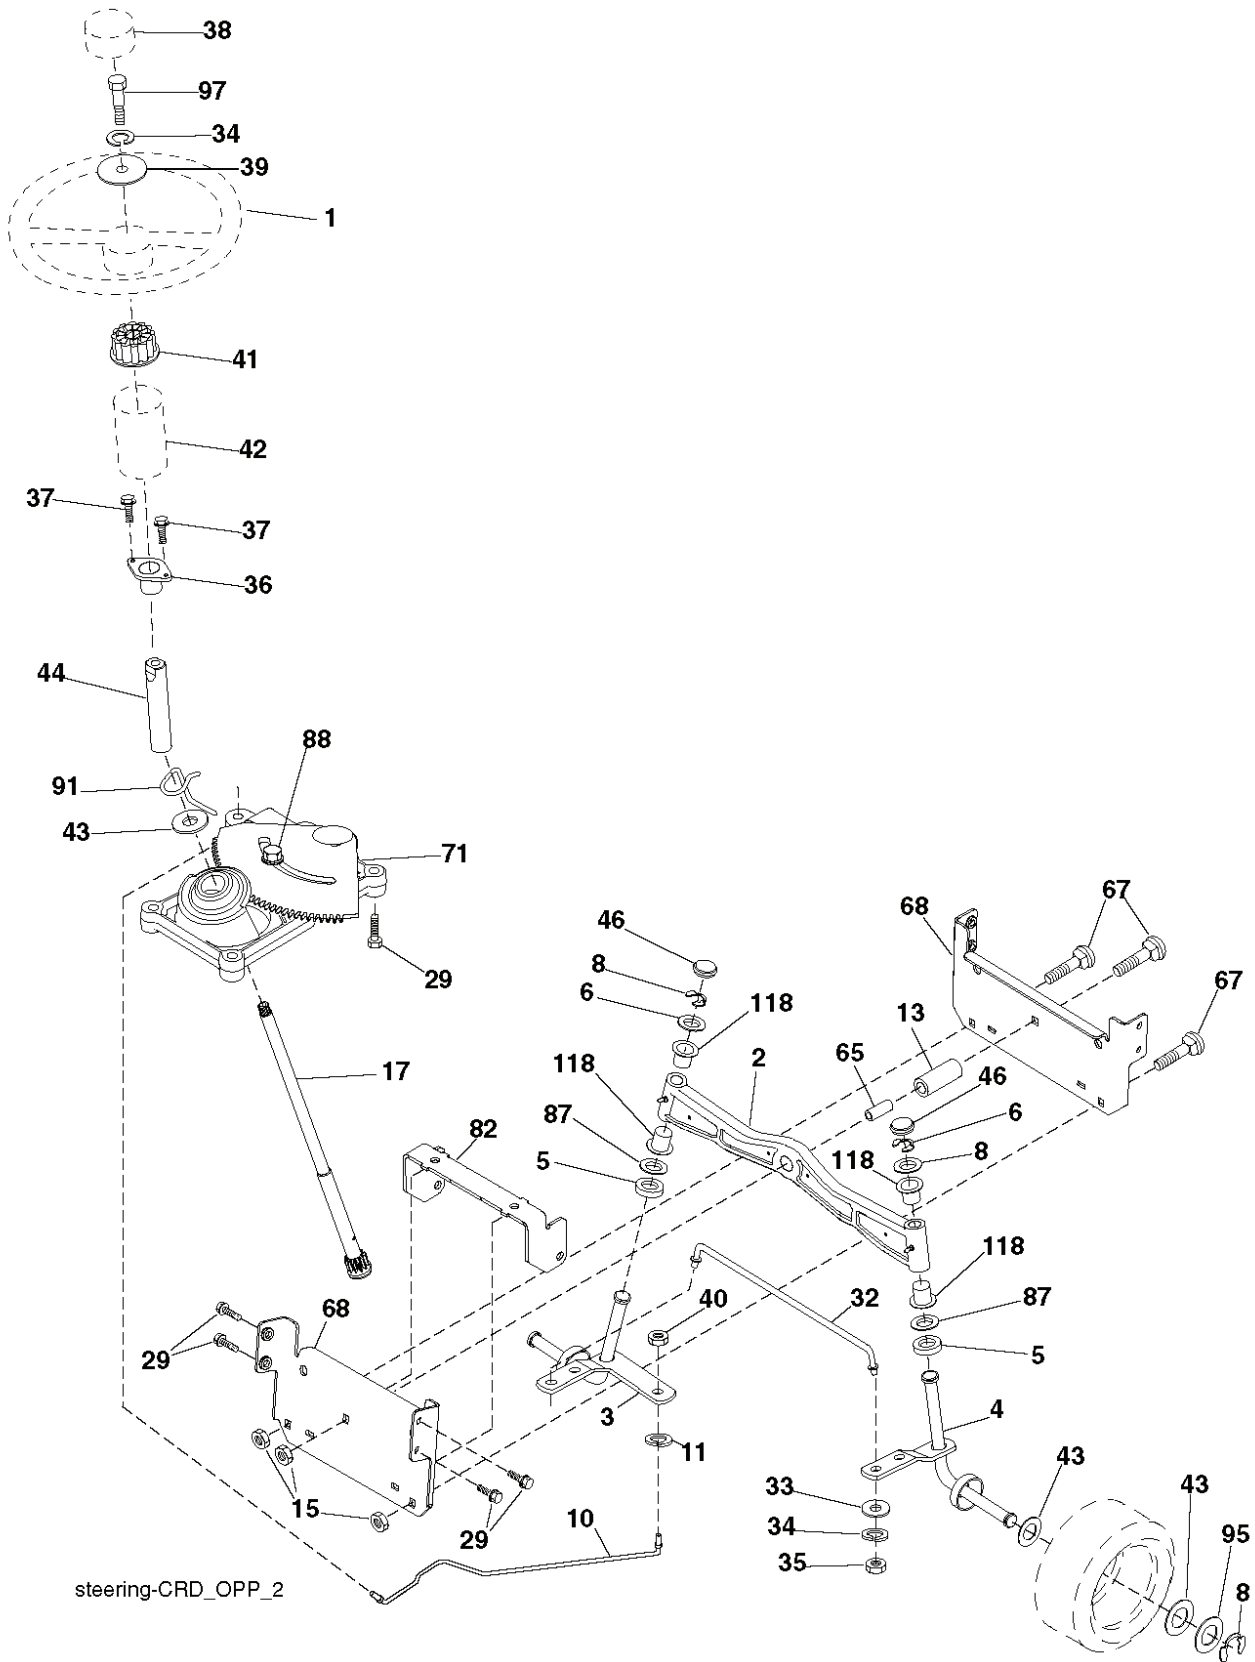

PTO SWITCH	
POSITION	CIRCUIT
OFF	C + G, B + H
ON	C + F, B + E, A + D

RELAY

NON-REMOVABLE CONNECTIONS

REMOVABLE CONNECTIONS

seat\_lt.knob\_7(CRD)

---

REF.	PART NO.	DESCRIPTION	REMARK	QTY.	KIT
1	532188715	SIEGE CONDUCTEUR		1	
2	532140551	BRACKET		1	
3	871110616	SCREW		1	
4	819131610	WASHER		1	
5	532145006	CLIP		1	
6	873800600	NUT		1	
7	532124181	SPRING		1	
8	817000616	SCREW		1	
9	819131614	WASHER		1	
10	532195530	BERCEAU DE SIEGE CONDUCTEUR		1	
11	532166369	WING NUT		1	
12	532174648	BRACKET		1	
13	532121248	BUSHING		1	
14	872050412	BOLT		1	
15	532121249	SPACER		1	
16	532123740	SPRING		1	
17	532123976	LOCKNUT		1	
21	532171852	BOLT		1	
22	873800500	LOCK NUT		1	
24	819171912	WASHER		1	
25	532127018	BOLT		1	

wheel\_1

---

REF.	PART NO.	DESCRIPTION	REMARK	QTY.	KIT
1	532059192	CAP VALVE		1	
2	532065139	NIPPLE		1	
3	532106222	TIRE	Front 15 x 6.0 - 6	1	
4	532059904	HOSE	Front	1	
5	532138336	RIM	Front 6"	1	
6	532124957	FITTING		1	
7	532124959	BEARING		1	
8	532138337	RIM SPROCKET	Rear 8"	1	
9	532122082	TIRE	Rear 20 x 10-8	1	
10	532124926	HOSE	Rear 9.5 x 8	1	
11	532175039	HUB CAP		1	
--	532144334	SEALING FOAM		1	