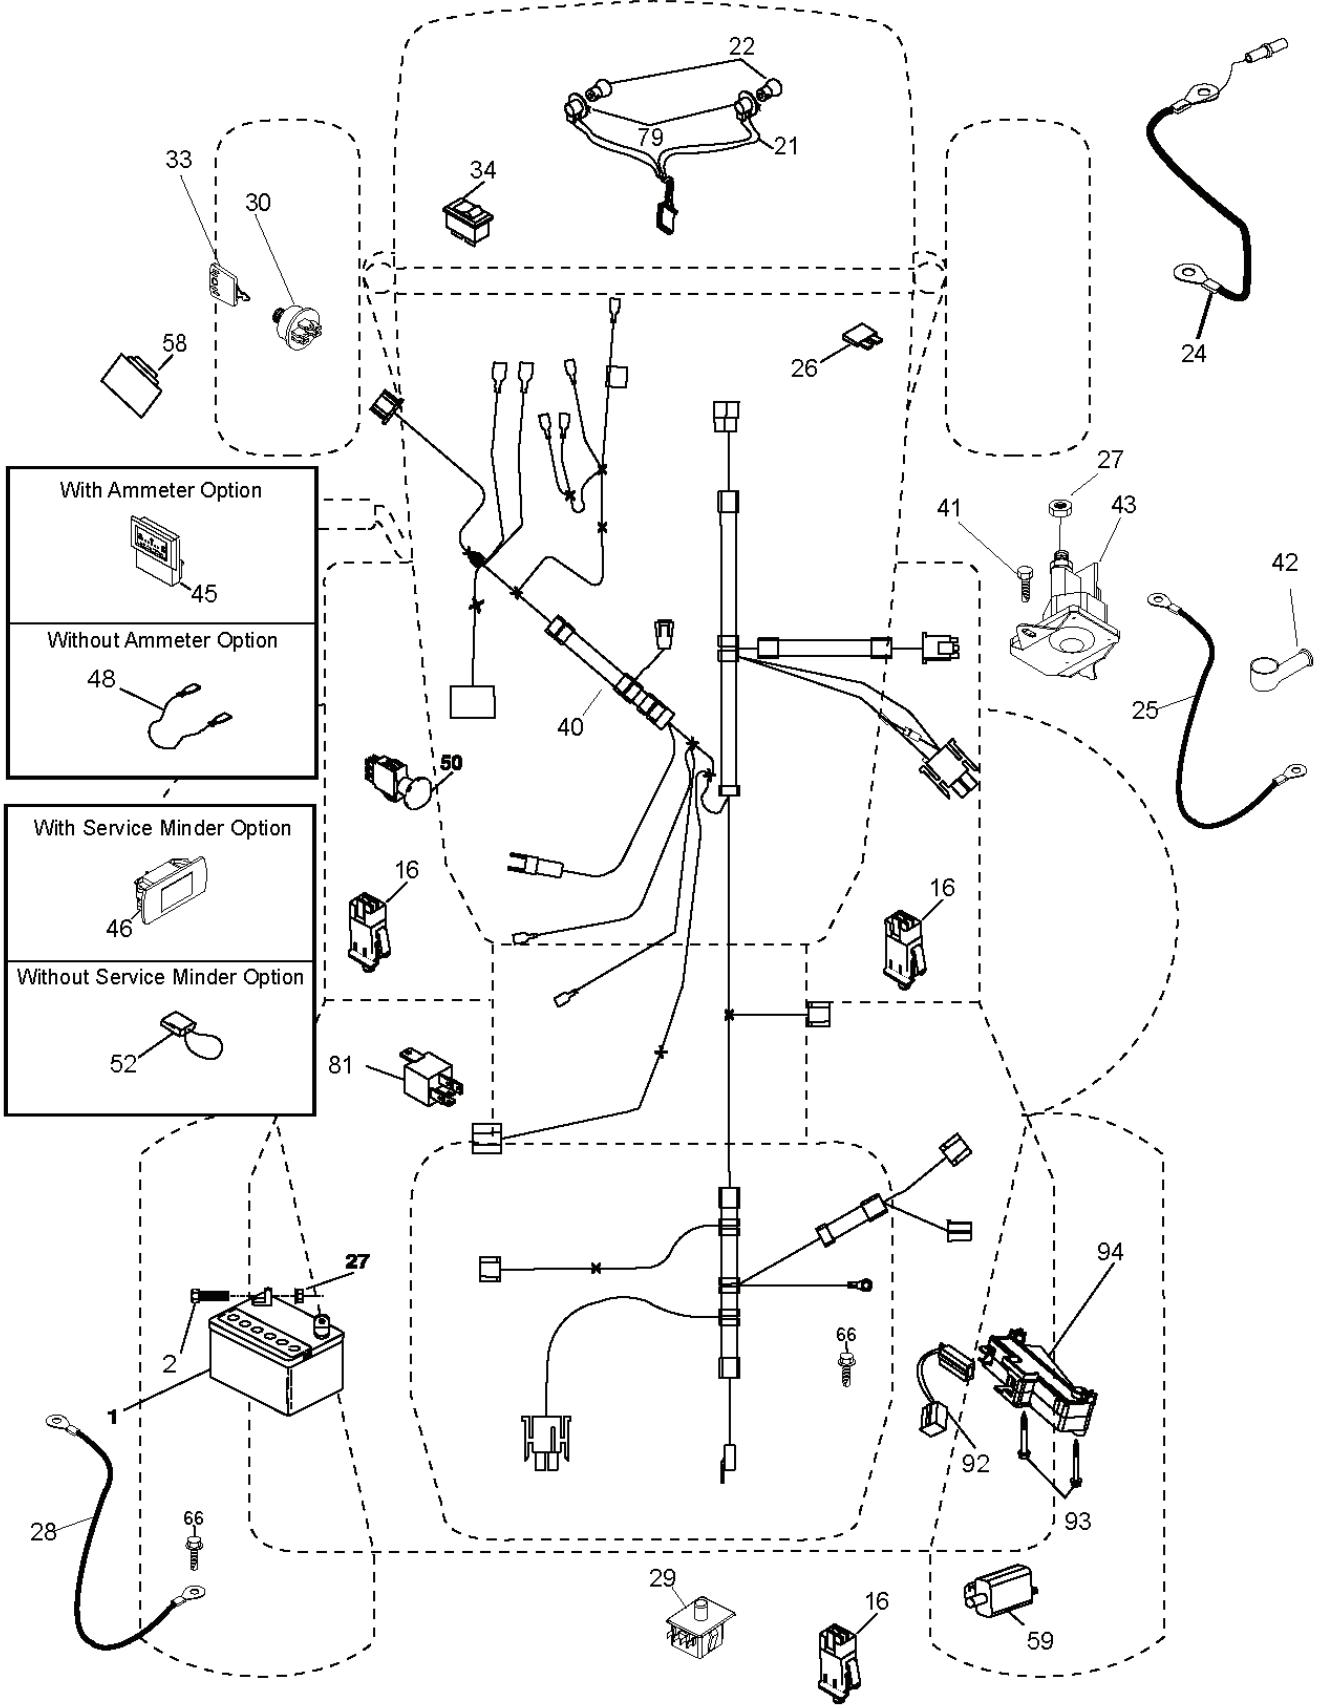

C03

REF.	PART NO.	DESCRIPTION	REMARK	QTY.	KIT
1	532163465	BATTERY		1	
2	874760412	BOLT		1	
16	532176138	MICRO SWITCH		1	
21	532400252	HARNESS		1	
22	532004152	BULB		1	
24	532421299	CABLE		1	
25	532165987	CABLE		1	
26	532175158	FUSE		1	
27	873510400	NUT		1	
28	532127725	CABLE		1	
29	532192749	SWITCH.SEAT.DP W/RAMPS		1	
30	532193350	IGNITION MODULE		1	
33	532411935	KEY		1	
34	532110712	SWITCH		1	
40	532197434	CABLE ASSY		1	
41	871110408	BOLT		1	
42	532131563	COVER		1	
43	532192507	SOLENOID		1	
48	532140844	ADAPTER		1	
50	532174651	SWITCH		1	
52	532141940	WIRE		1	
58	532169419	BUZZER		1	
59	532180379	SWITCH FBI		1	
66	817490608	SCREW		1	
79	532175242	HOLDER		1	
81	532109748	RELAY		1	
92	532196615	CABLE ASSY		1	
93	532192540	SCREW		1	
94	532191834	MODULE.REVERSE.ROS		1