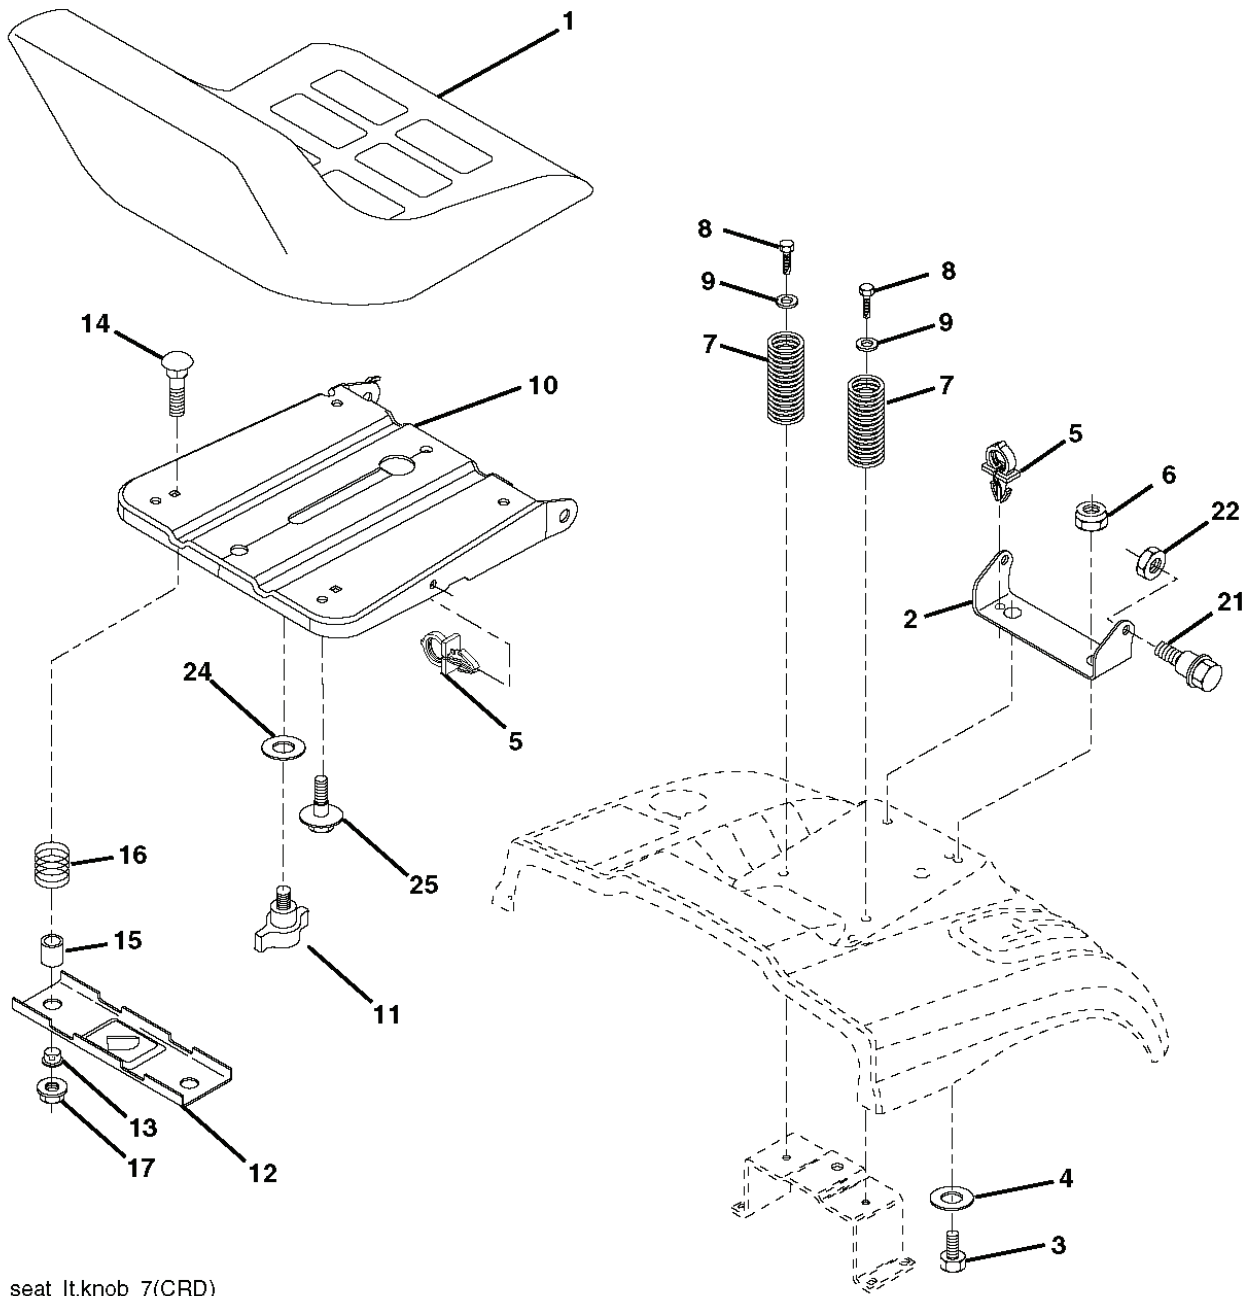

PTO SWITCH	
POSITION	CIRCUIT
OFF	C + G, B + H
ON	C + F, B + E, A + D

RELAY

NON-REMOVABLE CONNECTIONS

REMOVABLE CONNECTIONS

seat\_lt.knob\_7(CRD)

---

REF.	PART NO.	DESCRIPTION	REMARK	QTY.	KIT
1	532188715	SIEGE CONDUCTEUR		1	
2	532140551	BRACKET		1	
3	871110616	SCREW		1	
4	819131610	WASHER		1	
5	532145006	CLIP		1	
6	873800600	NUT		1	
7	532124181	SPRING		1	
8	817000616	SCREW		1	
9	819131614	WASHER		1	
10	532195530	BERCEAU DE SIEGE CONDUCTEUR		1	
11	532166369	WING NUT		1	
12	532174648	BRACKET		1	
13	532121248	BUSHING		1	
14	872050412	BOLT		1	
15	532121249	SPACER		1	
16	532123740	SPRING		1	
17	532123976	LOCKNUT		1	
21	532171852	BOLT		1	
22	873800500	LOCK NUT		1	
24	819171912	WASHER		1	
25	532127018	BOLT		1	

wheel\_1

---

REF.	PART NO.	DESCRIPTION	REMARK	QTY.	KIT
1	532059192	CAP VALVE		1	
2	532065139	NIPPLE		1	
3	532106222	TIRE	Front 15 x 6.0 - 6	1	
4	532059904	HOSE	Front	1	
5	532138336	RIM	Front 6"	1	
6	532124957	FITTING		1	
7	532124959	BEARING		1	
8	532138337	RIM SPROCKET	Rear 8"	1	
9	532122082	TIRE	Rear 20 x 10-8	1	
10	532124926	HOSE	Rear 9.5 x 8	1	
11	532175039	HUB CAP		1	
--	532144334	SEALING FOAM		1	