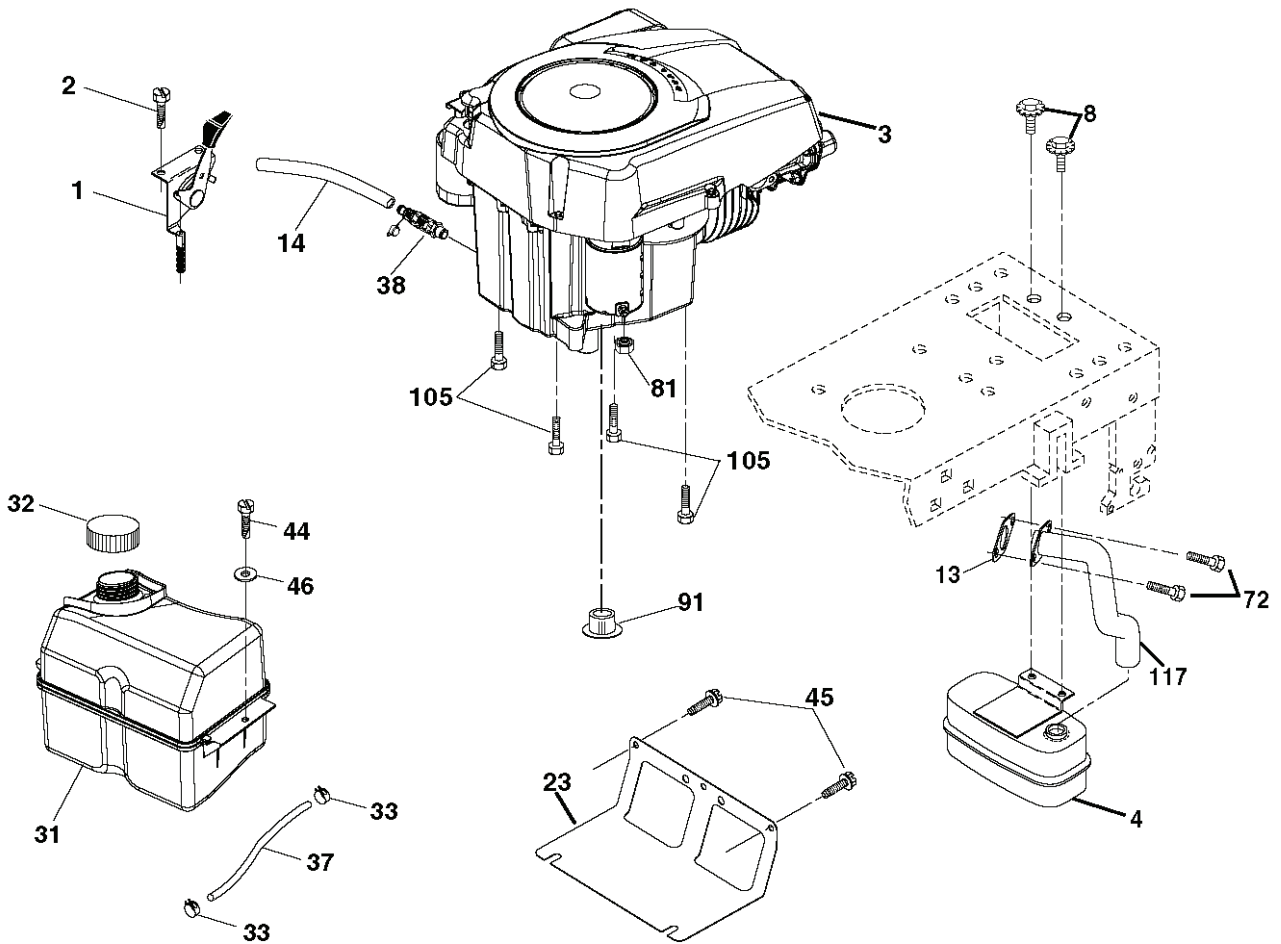

29

OPTIONAL EQUIPMENT

Spark Arrester

REF.	PART NO.	DESCRIPTION	REMARK	QTY.	KIT
1	532183897	CONTROL		1	
2	532416358	SCREW		1	
3	000000000	W/O DESCRIPTION	Engine Kohler SV530-0212	1	
4	532188655	MUFFLER		1	
8	532171877	BOLT		1	
13	532185909	GASKET		1	
14	532148456	TUBE		1	
23	532169837	HEAT SHIELD		1	
29	532137180	SPARK ARRESTER KIT		1	
31	532407545	FUEL TANK		1	
32	532425162	LID		1	
33	532123487	HOSE CLAMP		1	
37	532137040	HOSE		1	
38	532428287	PLUG		1	
44	817670412	SCREW		1	
45	817000612	SCREW		1	
46	819091416	WASHER		1	
72	532192334	SCREW		1	
81	873510400	NUT		1	
91	532187495	BUSHING		1	
105	817120616	SCREW		1	
117	532188654	TUBE EXHAUST		1