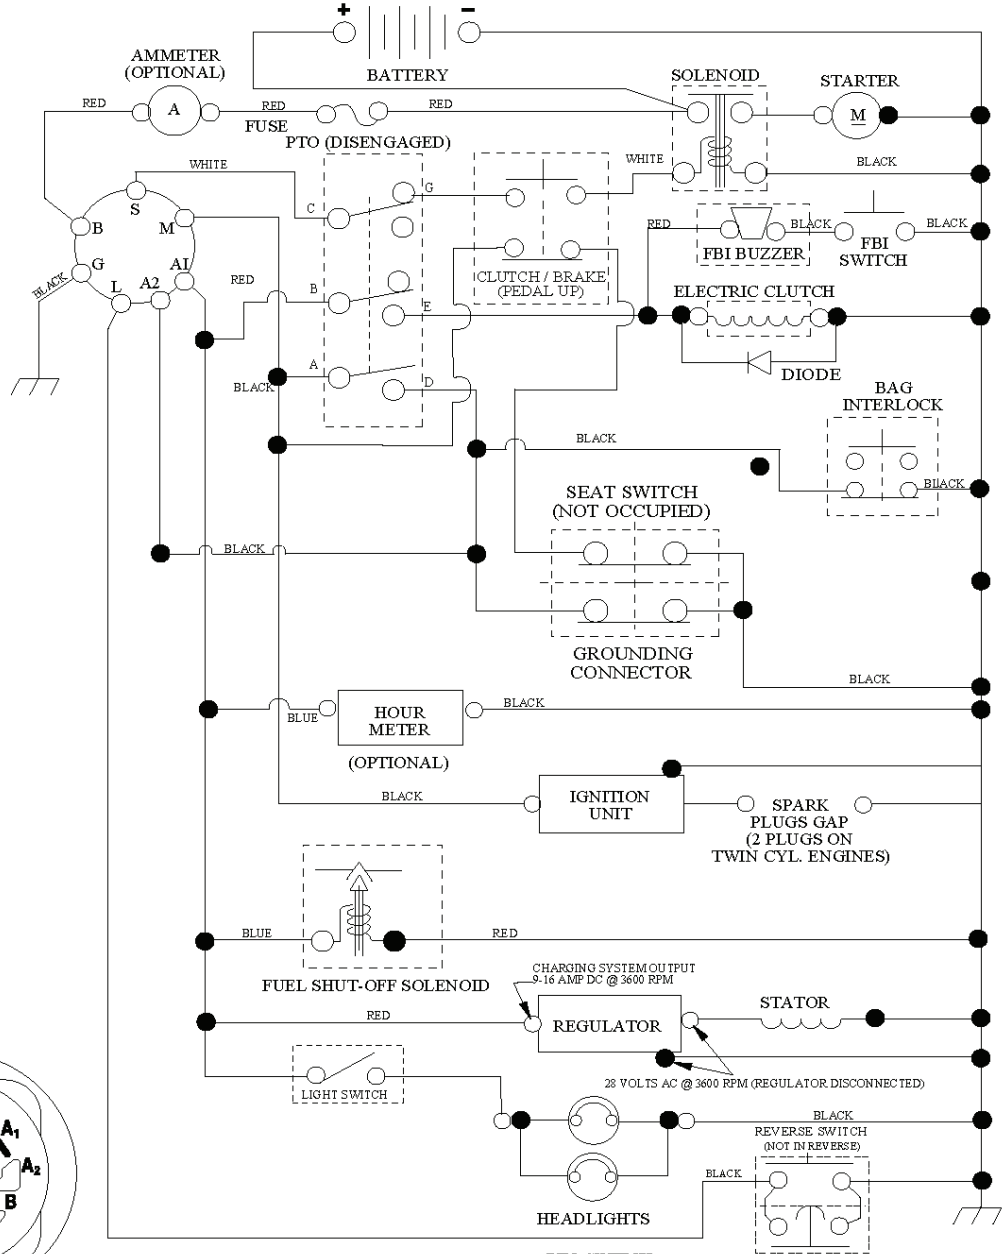

# **SPARE PARTS LIST**

lift-rh.1piece\_9\_r1

REF.	PART NO.	DESCRIPTION	REMARK	QTY.	KIT
1	532404981	PLUNGE		1	
2	532159471	LEVER		1	
3	532105767	PIN RETAINING SCREW		1	
4	812000002	RETAINER RING		1	
5	819211621	WASHER		1	
6	532120183	BEARING		1	
7	532125631	HANDLE		1	
8	532122365	PLUG		1	
11	532139865	LINK		1	
12	532139866	LINK		1	
13	532124670	RETAINER RING		1	
15	532173288	LINK		1	
16	873350800	NUT		1	
17	532175689	BRACKET		1	
18	873800800	NUT		1	
19	532139868	LEVER		1	
20	532194209	SPRING		1	
23	532110807	NUT		1	
24	819131016	WASHER		1	
25	532164024	SPRING		1	
26	532169484	PIN		1	
27	532164543	ROD		1	
28	873350600	NUT		1	
29	532138057	KNOB		1	
30	532150233	TRUNNION		1	
31	532169865	BEARING		1	
32	873540600	NUT		1	
36	532155097	INDICATOR		1	
37	532123935	PLUG		1	
38	817060516	SCREW		1	
40	819112410	WASHER		1	
41	532123934	INDICATOR		1	
49	532145212	NUT		1	
50	532110452	NUT		1	

IGNITION SWITCH

POSITION	CIRCUIT	"MAKE"
OFF	M+G+A1	
RUN/OVERRIDE	B+A1	
RUN	B+A1	L+A2
START	B + S + A1	

03048

WIRING INSULATED CLIPS  
 NOTE: IF WIRING INSULATED CLIPS WERE REMOVED FOR SERVICING OF UNIT, THEY SHOULD BE RE-INSTALLED TO PROPERLY SECURE YOUR WIRING.

PTO SWITCH	
POSITION	CIRCUIT
OFF	C + G, B + H
ON	C + F, B + E, A + D

RELAY

NON-REMOVABLE CONNECTIONS

REMOVABLE CONNECTIONS

seat\_lt.knob\_7(CRD)

---

REF.	PART NO.	DESCRIPTION	REMARK	QTY.	KIT
1	532188715	SIEGE CONDUCTEUR		1	
2	532140551	BRACKET		1	
3	871110616	SCREW		1	
4	819131610	WASHER		1	
5	532145006	CLIP		1	
6	873800600	NUT		1	
7	532124181	SPRING		1	
8	817000616	SCREW		1	
9	819131614	WASHER		1	
10	532195530	BERCEAU DE SIEGE CONDUCTEUR		1	
11	532166369	WING NUT		1	
12	532174648	BRACKET		1	
13	532121248	BUSHING		1	
14	872050412	BOLT		1	
15	532121249	SPACER		1	
16	532123740	SPRING		1	
17	532123976	LOCKNUT		1	
21	532171852	BOLT		1	
22	873800500	LOCK NUT		1	
24	819171912	WASHER		1	
25	532127018	BOLT		1	