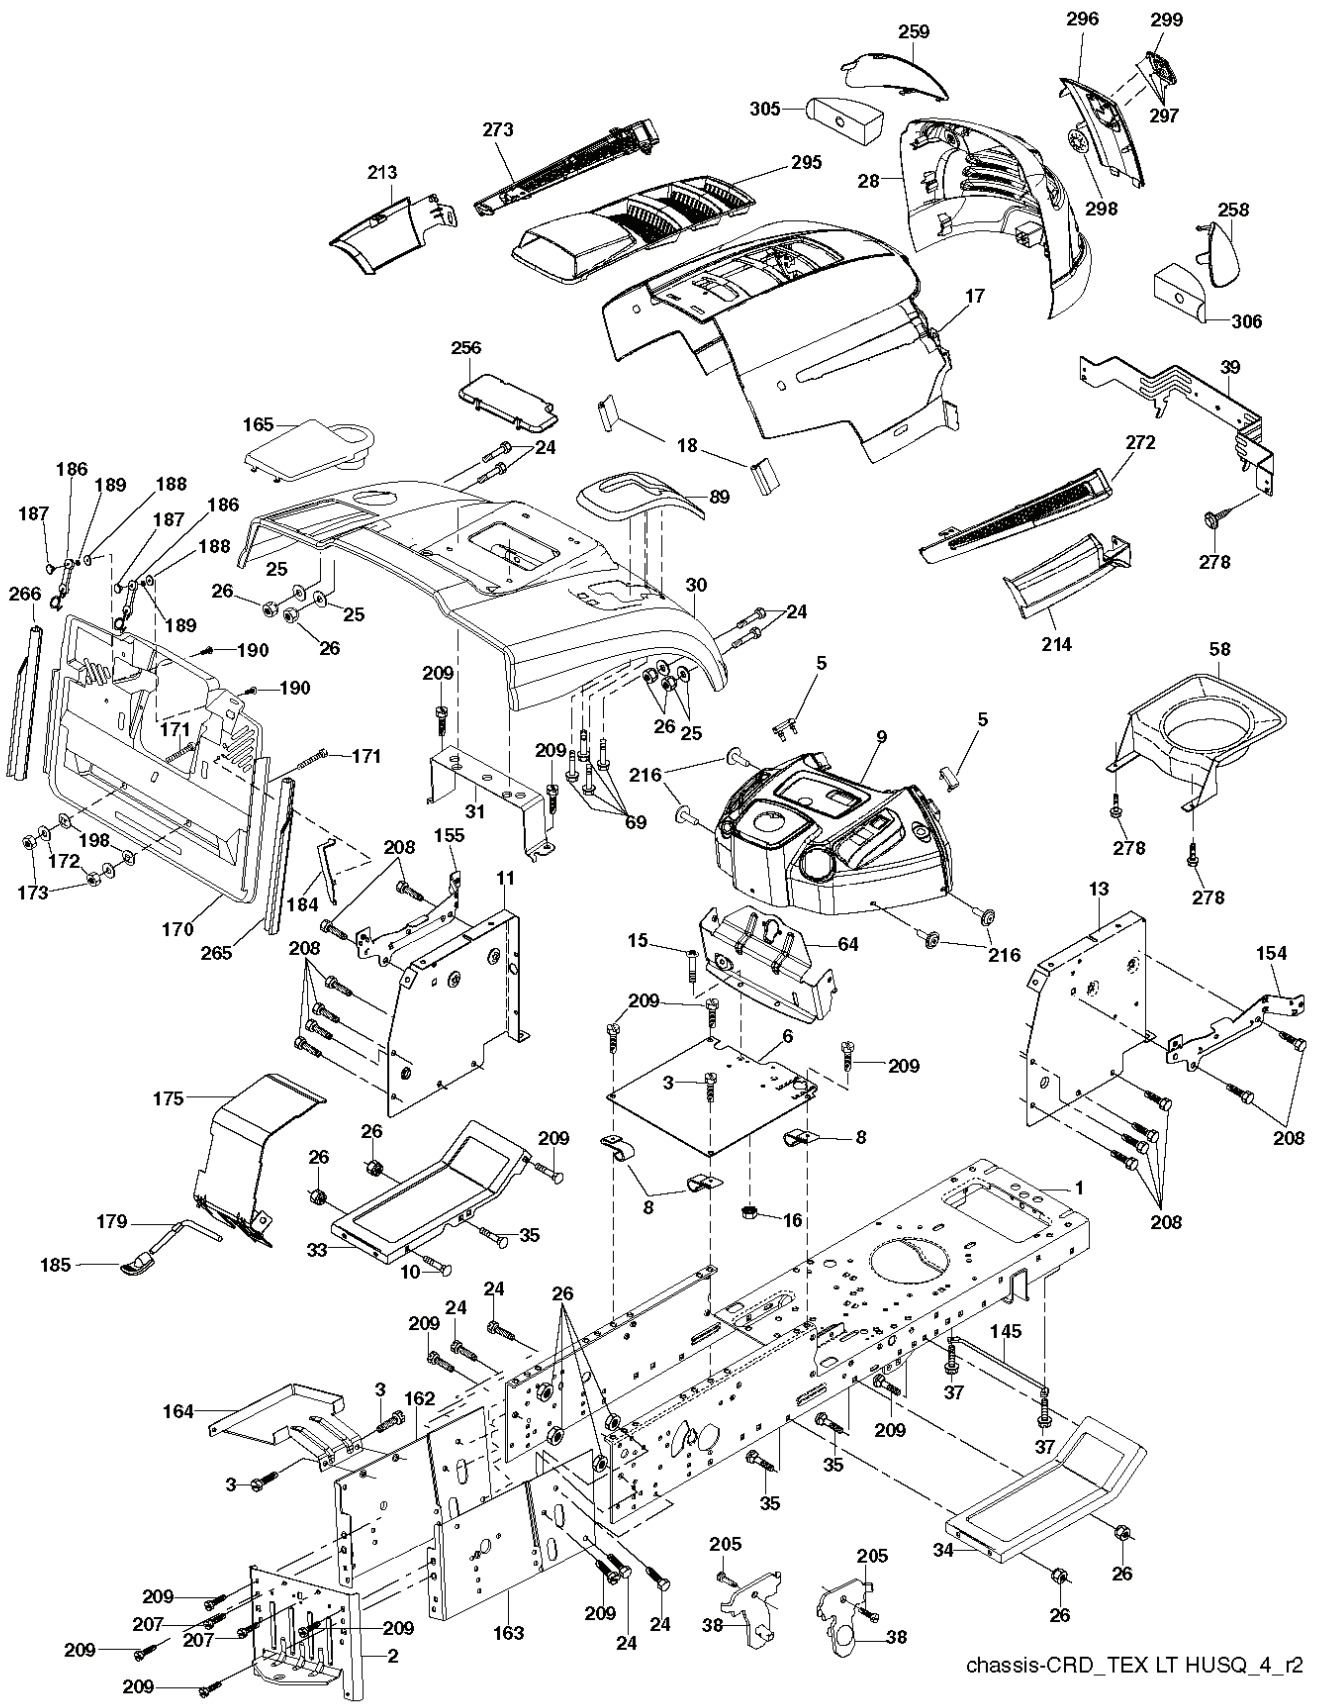

chassis-CRD_TEX LT HUSQ_4_r2

REF.	PART NO.	DESCRIPTION	REMARK	QTY.	KIT
1	532174620	CHASSIS		1	
2	532180384	DRAWBAR		1	
3	817060612	SCREW		1	
5	532416358	SCREW		1	
6	532184419	PLATE		1	
8	532126471	CLIP		1	
9	532409467	PANEL		1	
10	872140608	BOLT		1	
11	532174996	DASHBOARD		1	
13	532172106	DASH		1	
15	874180512	SCREW		1	
16	873510500	NUT		1	
17	532441267	HOOD		1	
18	532404742	DAMPING PIECE		1	
24	874780616	BOLT		1	
25	819131312	WASHER		1	
26	873800600	NUT		1	
28	532426963	GRILLE		1	
30	532197376	GUARD		1	
31	532165156	BRACKET		1	
33	532181057	FOOTREST		1	
34	532181058	FOOTREST		1	
35	872110606	BOLT		1	
37	817490508	SCREW		1	
38	532181748	BRACKET		1	
39	532407807	BRACKET		1	
58	532407537	AIR CONDUCTOR		1	
64	532408127	PANEL		1	
69	532142432	SCREW		1	
89	532197377	BRACKET		1	
145	532409167	ROD		1	
154	532408122	BRACKET		1	
155	532408123	BRACKET		1	
162	532180382	BRACKET		1	
163	532180383	BRACKET		1	
164	532165605	SUPPORT		1	
165	532181100	COVER		1	
170	532199488	COVER		1	
171	872140620	BOLT		1	
172	819132016	WASHER		1	
173	873510600	NUT		1	
175	532188203	DOOR TRAP		1	
179	532188202	ROD PIVOT FBI		1	
184	532174662	BRACKET		1	
185	532181101	KNOB		1	
186	532160793	LATCH		1	
187	532125004	NUT		1	
188	819061216	WASHER		1	
189	810071000	WASHER		1	
190	871081010	SCREW		1	
198	532168937	WASHER		1	
205	817490608	SCREW		1	
207	817670508	SCREW		1	
208	817670608	SCREW		1	
209	817000612	SCREW		1	
213	532411077	FENDER		1	
214	532411076	FENDER		1	
216	817670412	SCREW		1	
256	532181361	COVER		1	
258	532411078	LENS		1	
259	532411079	LENS		1	
265	532185704	SEALING		1	
266	532185703	SEALING		1	
272	532411075	AIR CONDUCTOR		1	
273	532411074	AIR CONDUCTOR		1	
295	532411116	AIR CONDUCTOR		1	
296	532411119	FRONT COVER		1	
297	532199145	CLIP		1	
298	532110452	NUT		1	
299	532405012	LOGOTYPE		1	
305	532406665	INSERT		1	
306	532416500	INSERT		1	
--	532411115	PLUG		1	
278	532416358	SCREW		1