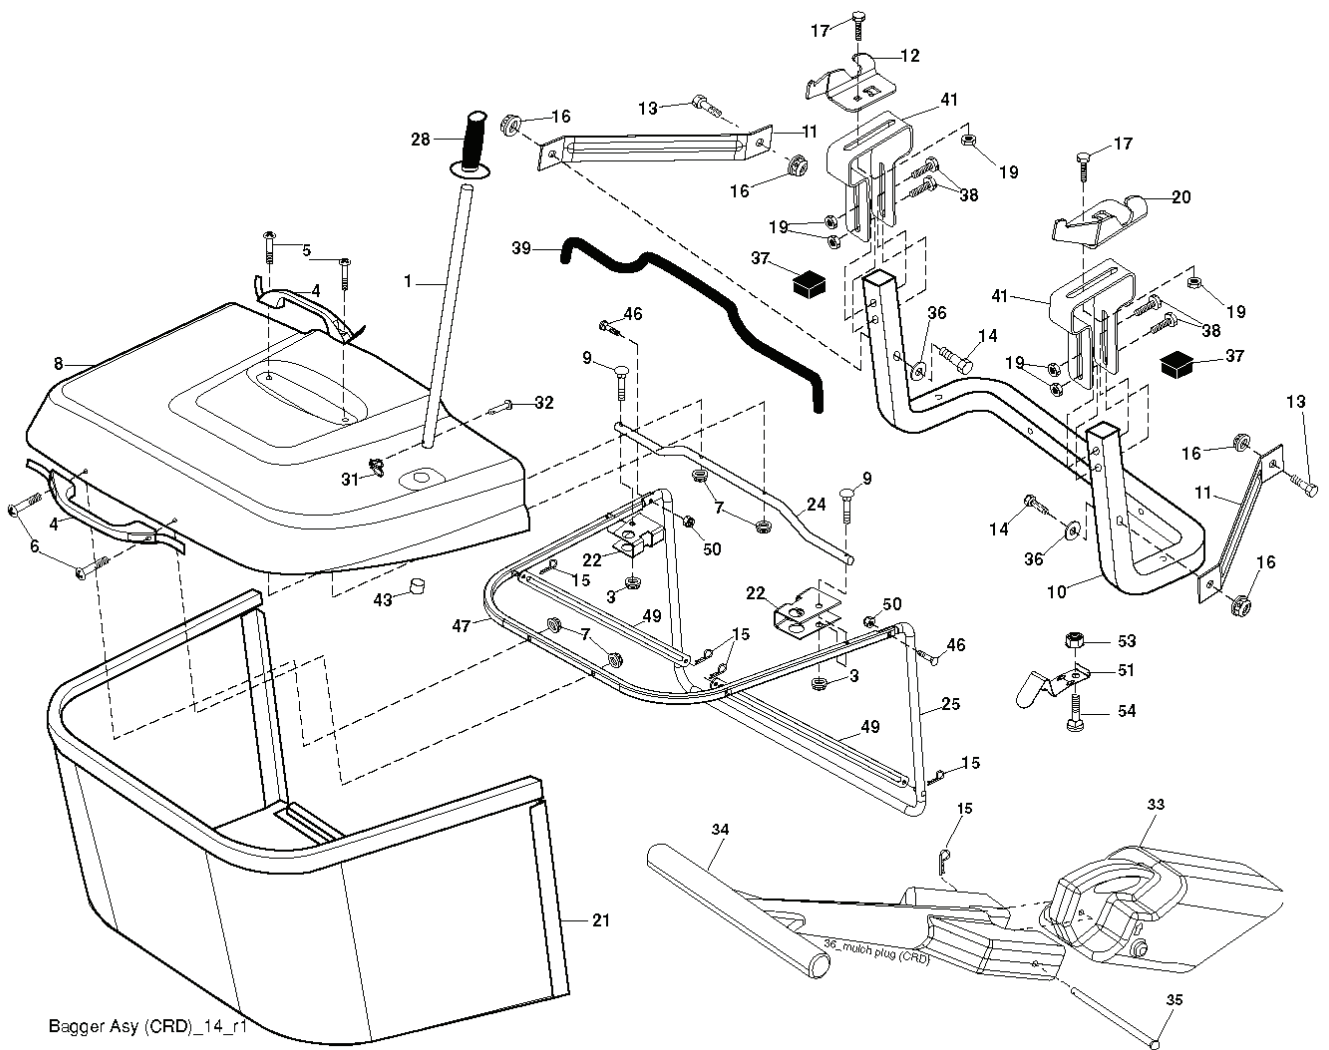

steering-CRD\_OPP\_2

REF.	PART NO.	DESCRIPTION	REMARK	QTY.	KIT
1	532416480	STEERING WHEEL		1	
2	532193542	AXLE		1	
3	532169840	SPINDLE		1	
4	532169839	SPINDLE		1	
5	532124931	WASHER		1	
6	532121748	WASHER		1	
8	812000029	RETAINER RING		1	
10	532175121	ROD		1	
11	810040600	WASHER		1	
13	532136518	PIPE		1	
15	532145212	NUT		1	
17	532190753	ROD		1	
29	817000612	SCREW		1	
32	532171888	ROD		1	
33	819111216	WASHER		1	
34	810040500	WASHER		1	
35	873540500	NUT		1	
36	532155099	BUSHING		1	
37	532152927	SCREW		1	
38	532415987	KNOB		1	
39	819113812	WASHER		1	
40	873540600	NUT		1	
41	532186737	ADAPTER		1	
42	532411139	STEERING COLUMN TUBE		1	
43	532121749	WASHER		1	
44	532190752	SHAFT		1	
46	532121232	HUB CAP		1	
65	532414736	SPACER		1	
67	872110618	BOLT		1	
68	532169827	SHAFT		1	
71	532175146	STEERING GEAR		1	
82	532199978	SUPPORT ESSIEU AVANT		1	
87	532173966	WASHER		1	
88	532175118	BOLT		1	
91	532175553	SPRING		1	
95	532188967	WASHER		1	
97	532428982	BOLT		1	
118	532406013	BEARING		1	

wheel\_1

---

REF.	PART NO.	DESCRIPTION	REMARK	QTY.	KIT
1	532059192	CAP VALVE		1	
2	532065139	NIPPLE		1	
3	532106222	TIRE	Front 15 x 6.0 - 6	1	
4	532059904	HOSE	Front	1	
5	532138336	RIM	Front 6"	1	
6	532124957	FITTING		1	
7	532124959	BEARING		1	
8	532138337	RIM SPROCKET	Rear 8"	1	
9	532122082	TIRE	Rear 20 x 10-8	1	
10	532124926	HOSE	Rear 9.5 x 8	1	
11	532175039	HUB CAP		1	
--	532144334	SEALING FOAM		1	