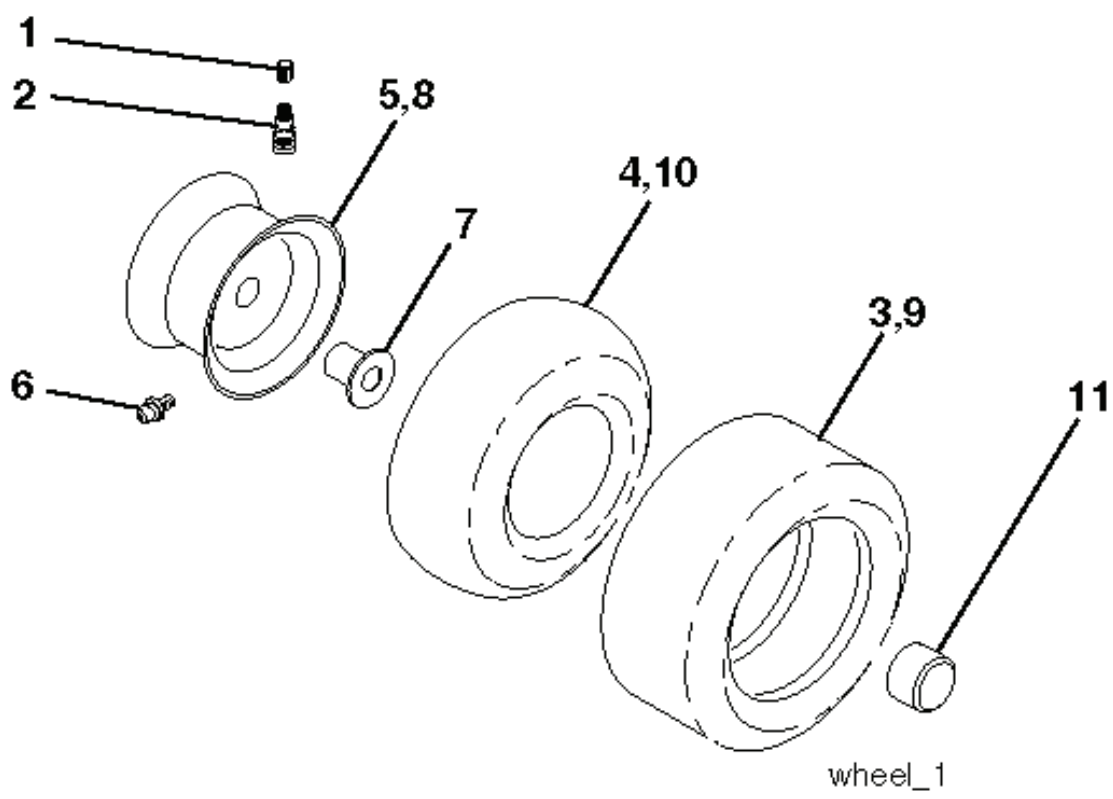

PTO SWITCH	
POSITION	CIRCUIT
OFF	C + G, B + H
ON	C + F, B + E, A + D

RELAY

NON-REMOVABLE CONNECTIONS

REMOVABLE CONNECTIONS

seat\_lt.knob\_7(CRD)

---

REF.	PART NO.	DESCRIPTION	REMARK	QTY.	KIT
1	532188715	SIEGE CONDUCTEUR		1	
2	532140551	BRACKET		1	
3	871110616	SCREW		1	
4	819131610	WASHER		1	
5	532145006	CLIP		1	
6	873800600	NUT		1	
7	532124181	SPRING		1	
8	817000616	SCREW		1	
9	819131614	WASHER		1	
10	532195530	BERCEAU DE SIEGE CONDUCTEUR		1	
11	532166369	WING NUT		1	
12	532174648	BRACKET		1	
13	532121248	BUSHING		1	
14	872050412	BOLT		1	
15	532121249	SPACER		1	
16	532123740	SPRING		1	
17	532123976	LOCKNUT		1	
21	532171852	BOLT		1	
22	873800500	LOCK NUT		1	
24	819171912	WASHER		1	
25	532127018	BOLT		1	

wheel\_1

---

REF.	PART NO.	DESCRIPTION	REMARK	QTY.	KIT
1	532059192	CAP VALVE		1	
2	532065139	NIPPLE		1	
3	532106222	TIRE	Front 15 x 6.0 - 6	1	
4	532059904	HOSE	Front	1	
5	532138336	RIM	Front 6"	1	
6	532124957	FITTING		1	
7	532124959	BEARING		1	
8	532138337	RIM SPROCKET	Rear 8"	1	
9	532122082	TIRE	Rear 20 x 10-8	1	
10	532124926	HOSE	Rear 9.5 x 8	1	
11	532175039	HUB CAP		1	
--	532144334	SEALING FOAM		1	