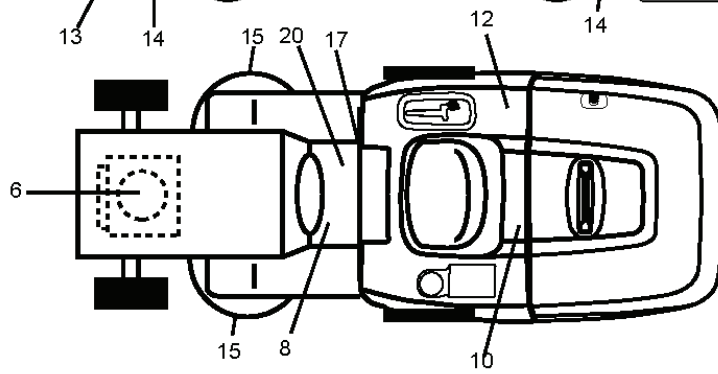

REF.	PART NO.	DESCRIPTION	REMARK	QTY.	KIT
1	532409639	DECAL		1	
2	532400389	LABEL		1	
3	532429196	DECAL		1	
4	532431137	DECAL		1	
6	532196841	DECAL		1	
8	532159737	DECAL		1	
10	532145005	DECAL		1	
11	532182166	DECAL		1	
12	532180432	DECAL		1	
13	532166286	DECAL		1	
14	532159736	DECAL		1	
15	532196842	DECAL		1	
17	532140837	DECAL		1	
20	532166960	DECAL		1	
--	532138311	DECAL		1	
--	532181916	PROTEGE*RPL.PAR 532179768418		1	
--	532181917	PROTEGE*RPL.PAR 532179769418		1	
	PART NO.		REMARK		KIT