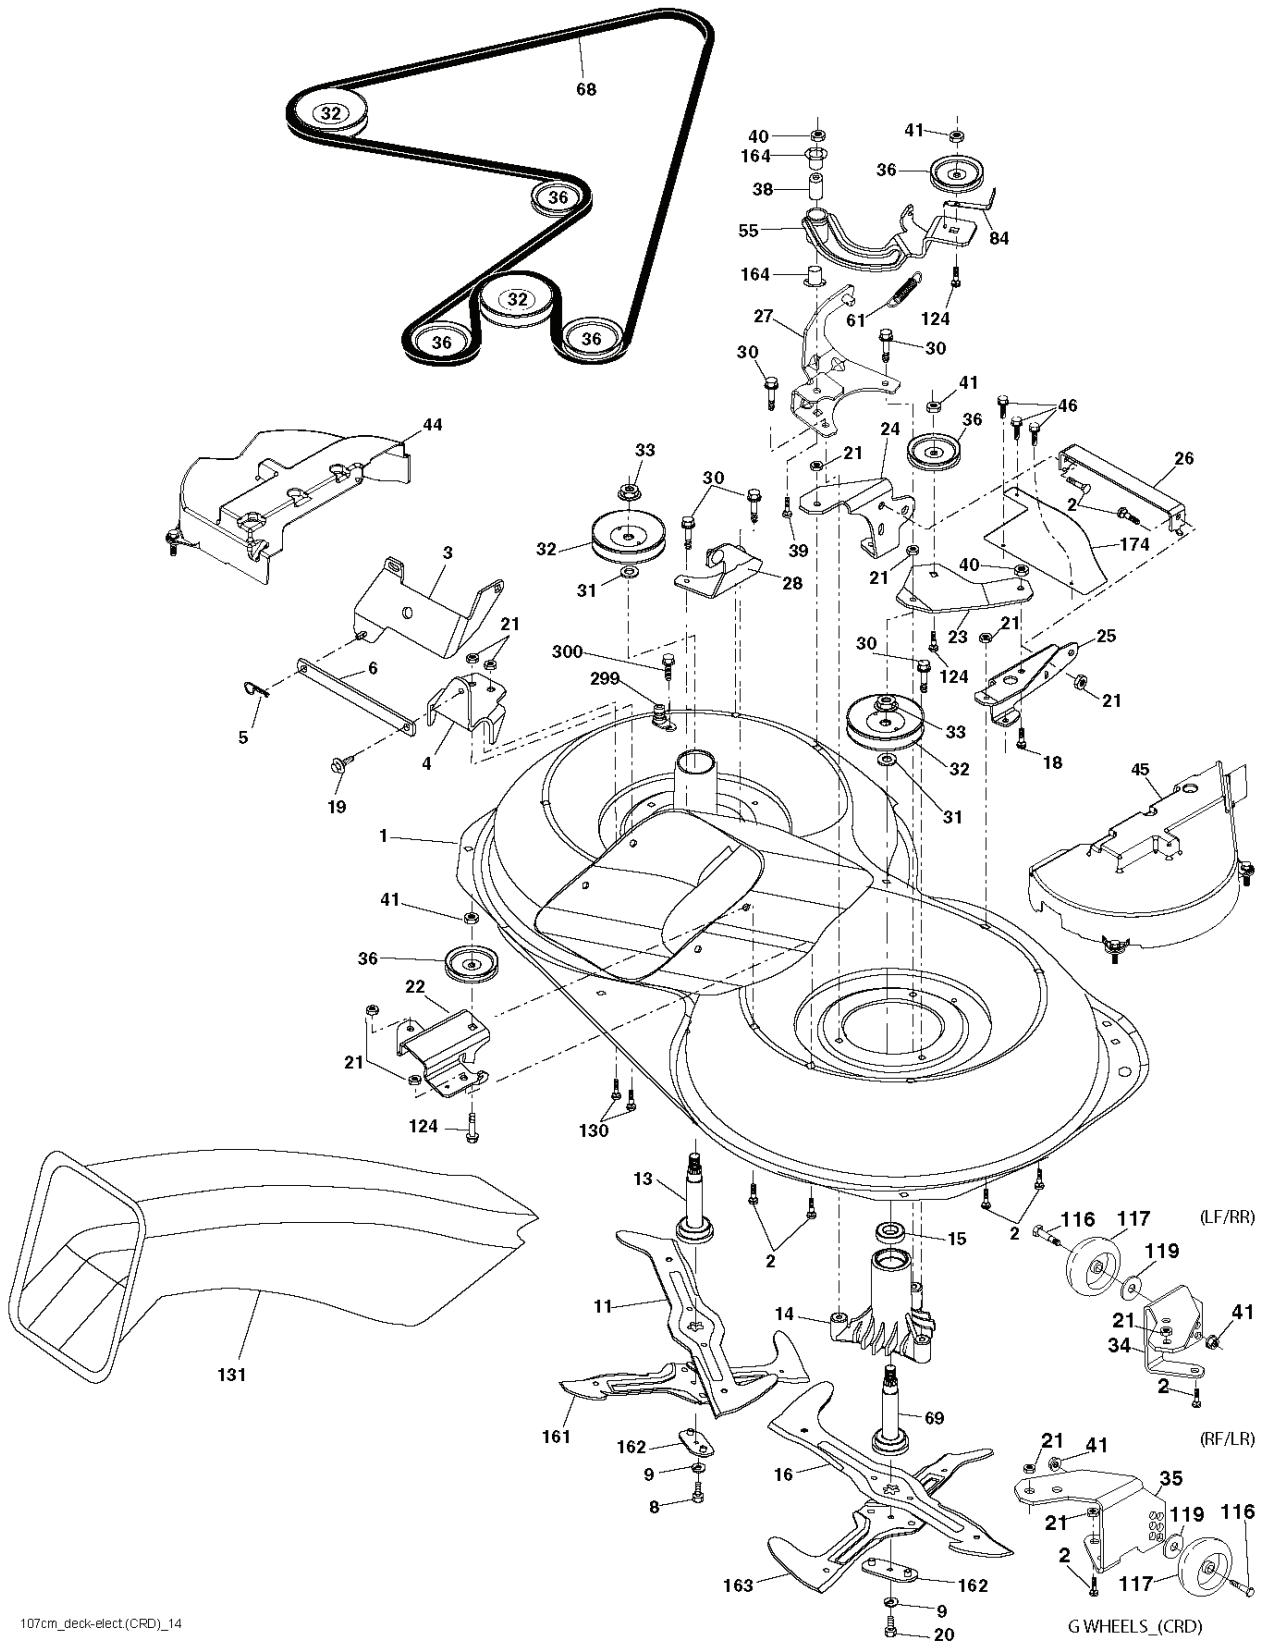

REF.	PART NO.	DESCRIPTION	REMARK	QTY.	KIT
1	532169160	HOUSING		1	
2	872140506	BOLT		1	
3	532431864	BRACKET		1	
4	532169167	BRACKET		1	
5	532124670	RETAINER RING		1	
6	532165557	ROD		1	
8	532181712	BOLT		1	
9	810030600	WASHER		1	
11	532180583	BLADE		1	
13	532137645	SHAFT		1	
14	532128774	BEARING HOUSING		1	
15	532110485	BEARING		1	
16	532180584	BLADE		1	
18	872110606	BOLT		1	
19	532132827	SPEC. BOLT		1	
20	532181713	BOLT		1	
21	873680500	NUT		1	
22	532169165	BRACKET		1	
23	532169166	BRACKET		1	
24	532413436	BRACKET		1	
25	532400105	BRACKET		1	
26	532400110	SUPPORT		1	
27	532169172	BRACKET		1	
28	532169168	BRACKET		1	
30	532173984	SCREW		1	
31	532187690	WASHER		1	
32	532198145	PULLEY		1	
33	532400234	NUT		1	
34	532400103	BRACKET		1	
35	532400104	BRACKET		1	
36	532146763	PULLEY		1	
38	532169851	SPACER		1	
39	872110622	BOLT		1	
40	873680600	NUT		1	
41	873900600	NUT		1	
44	532432404	COVER		1	
45	532432405	COVER		1	
46	532137729	SCREW		1	
55	532169849	LEVER		1	
61	532199487	SPRING		1	
68	532402009	BELT		1	
69	532165482	SHAFT		1	
84	532156085	BELT GUIDE		1	
116	532193406	BOLT		1	
117	532174873	WHEEL		1	
119	819132012	WASHER		1	
124	872110612	BOLT		1	
130	872110506	BOLT		1	
131	532165661	PIPE		1	
161	532180424	BLADE		1	
162	532180878	ADAPTER		1	
163	532180425	BLADE		1	
164	532124937	BEARING COL. STRG.		1	
174	532400240	PLATE		1	
299	532415598	HOSE COUPLING		1	
300	532152927	SCREW		1	
---	532181857	BEARING HOUSING	Mandrel Assembly (Includes housing, shaft assembly, and bearing only - pulley/nut/washer and blade bolt/washers not included).	1	
---	532181858	BEARING HOUSING		1	
---	532422789	CUTTING DECK		1