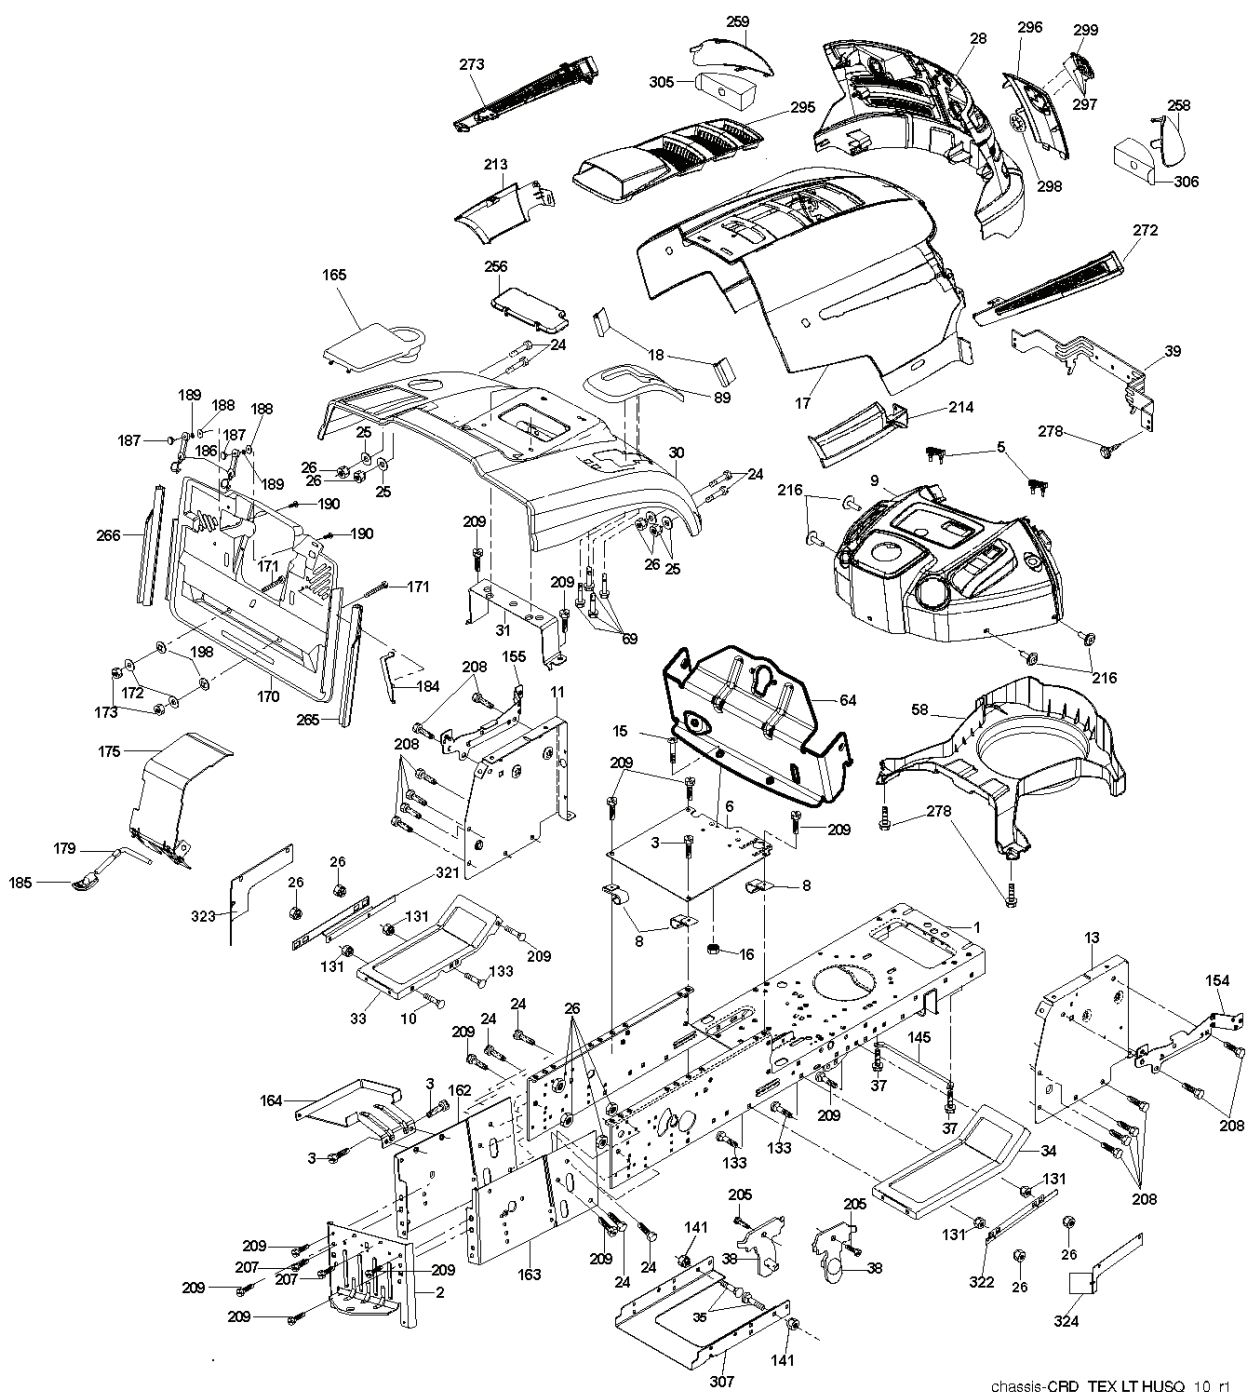

chassis-CRD_TEX LT HUSQ_10_r1

REF.	PART NO.	DESCRIPTION	REMARK	QTY.	KIT
1	532174620	CHASSIS		1	
2	532180384	DRAWBAR		1	
3	817060612	SCREW		1	
5	532407590	DAMPING PIECE		1	
6	532184419	PLATE		1	
8	532126471	CLIP		1	
9	532409467	PANEL		1	
10	872140610	BOLT		1	
11	532174996	DASHBOARD		1	
13	532172106	DASH		1	
15	874180512	SCREW		1	
16	873510500	NUT		1	
17	532441267	HOOD		1	
18	532404742	DAMPING PIECE		1	
24	874780616	BOLT		1	
25	819131312	WASHER		1	
26	873800600	NUT		1	
28	532426963	GRILLE		1	
30	532197376	GUARD		1	
31	532165156	BRACKET		1	
33	532181057	FOOTREST		1	
34	532181058	FOOTREST		1	
35	872110606	BOLT		1	
37	817490508	SCREW		1	
38	532181748	BRACKET		1	
39	532407807	BRACKET		1	
58	532407537	AIR CONDUCTOR		1	
64	532408127	PANEL		1	
69	532142432	SCREW		1	
89	532197377	BRACKET		1	
131	873220600	NUT		1	
133	872110608	BOLT		1	
141	873900600	NUT		1	
145	532409167	ROD		1	
154	532408122	BRACKET		1	
155	532408123	BRACKET		1	
162	532180382	BRACKET		1	
163	532180383	BRACKET		1	
164	532165605	SUPPORT		1	
165	532181100	COVER		1	
170	532199489	COVER		1	
171	872140620	BOLT		1	
172	819132016	WASHER		1	
173	873510600	NUT		1	
175	532188203	DOOR TRAP		1	
179	532188202	ROD PIVOT FBI		1	
184	532174662	BRACKET		1	
185	532181101	KNOB		1	
186	532160793	LATCH		1	
187	532125004	NUT		1	
188	819061216	WASHER		1	
189	810071000	WASHER		1	
190	871081010	SCREW		1	
198	532168937	WASHER		1	
205	817490608	SCREW		1	
207	817670508	SCREW		1	
208	817670608	SCREW		1	
209	817000612	SCREW		1	
213	532411077	FENDER		1	
214	532411076	FENDER		1	
216	817670412	SCREW		1	
256	532181361	COVER		1	
258	532441427	LENS		1	
259	532441428	LENS		1	
265	532185704	SEALING		1	
266	532185703	SEALING		1	
272	532440973	COVER		1	
273	532440974	COVER		1	
278	532416358	SCREW		1	
295	532411116	AIR CONDUCTOR		1	
296	532411119	FRONT COVER		1	
297	532199145	CLIP		1	
298	532110452	NUT		1	
299	532405012	LOGOTYPE		1	
305	532406665	INSERT		1	
306	532416500	INSERT		1	
307	532425125	SHIELD		1	
321	532430309	SHIELD		1