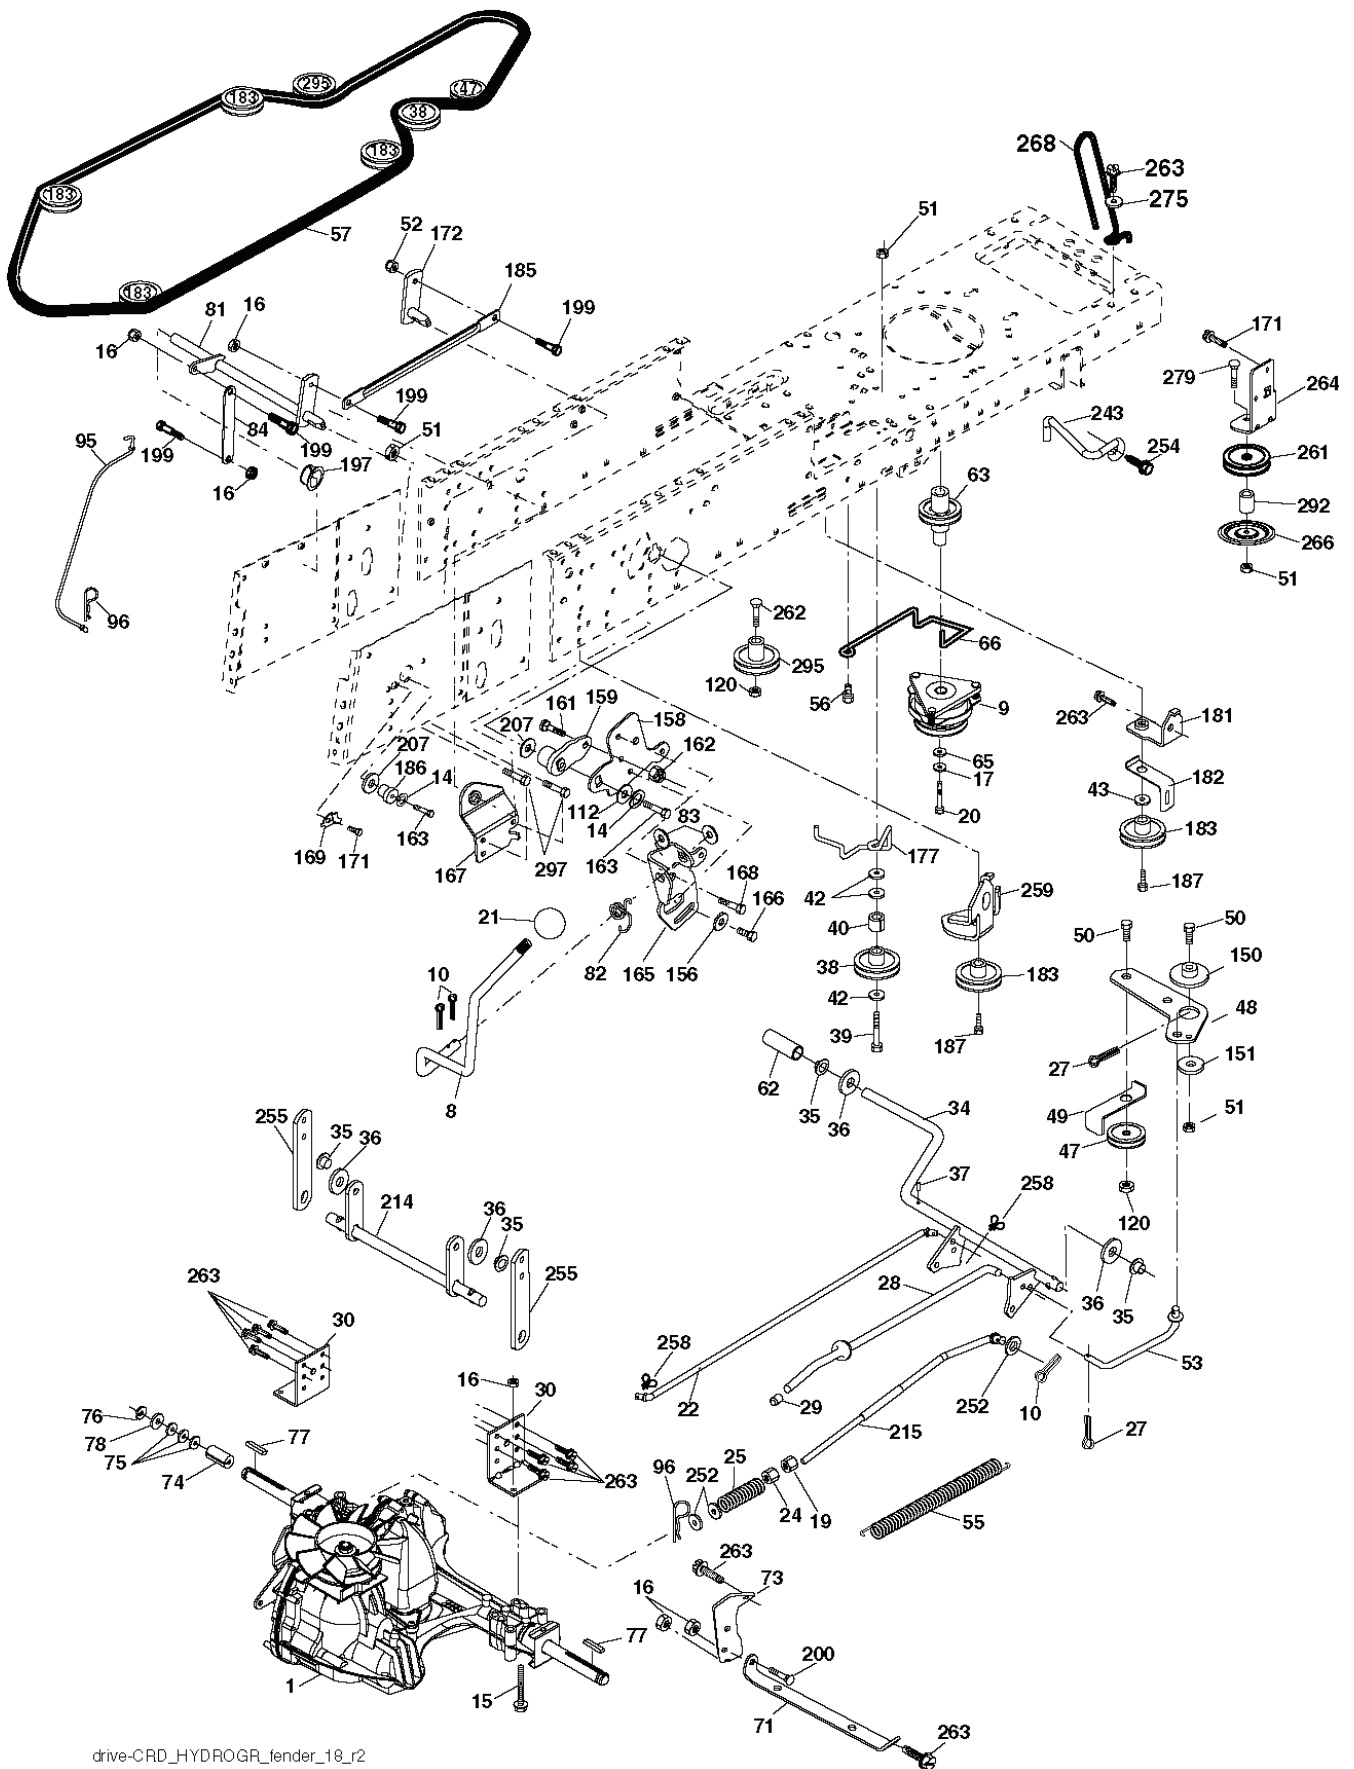

REF.	PART NO.	DESCRIPTION	REMARK	QTY.	KIT
1	000000000	W/O DESCRIPTION	Transaxle Hydro Gear 321-0510	1	
8	532192706	LEVER		1	
9	532198143	CLUTCH		1	
10	876020416	SPLIT PIN		1	
14	810040400	WASHER		1	
15	874490544	SCREW		1	
16	873800500	LOCK NUT		1	
17	532126197	WASHER		1	
19	873800600	NUT		1	
20	532173937	BOLT		1	
21	532121274	KNOB		1	
22	532175607	ROD		1	
24	873350600	NUT		1	
25	532192036	SPRING		1	
27	876020412	SPLIT PIN		1	
28	532175765	SHAFT		1	
29	532124236	PLUNGER		1	
30	532169592	BRACKET		1	
34	532175578	SHAFT		1	
35	532120183	BEARING		1	
36	819211616	WASHER		1	
37	532124963	PIN RETAINING SCREW		1	
38	532165936	PULLEY		1	
39	874760644	BOLT		1	
40	532124965	SPACER		1	
42	819131312	WASHER		1	
43	819111012	WASHER		1	
47	532127783	PULLEY		1	
48	532154407	GUIDE		1	
49	532123205	BELT GUIDE		1	
50	872110612	BOLT		1	
51	873680600	NUT		1	
52	873680500	NUT		1	
53	532199652	TIGE DE TENSION POULIE		1	
55	532105709	SPRING		1	
56	817060620	SCREW		1	
57	532170140	BELT		1	
62	532124872	PEDAL RUBBER		1	
63	532180397	PULLEY		1	
65	810040700	WASHER		1	
66	532154778	TENSIONER		1	
71	532169183	ROD		1	
73	532169182	BRACKET		1	
74	532137057	SPACER		1	
75	532121749	WASHER		1	
76	812000001	RETAINER RING		1	
77	532123583	KEY		1	
78	532121748	WASHER		1	
81	532170006	SHAFT		1	
82	532165711	SPRING		1	
83	819171216	WASHER		1	
84	532170007	LINK		1	
95	532170015	LINK		1	
96	532124788	RETAINER RING		1	
112	819091210	WASHER		1	
120	873900600	NUT		1	
150	532165850	BUSHING		1	
151	819133210	WASHER		1	
156	532166002	WASHER		1	
158	532165589	BRACKET		1	
159	532183900	LEVER		1	
161	872140406	BOLT		1	
162	873680400	NUT		1	
163	874780416	BOLT		1	
165	532165623	BRACKET		1	
166	817490510	SCREW		1	
167	532165588	BRACKET		1	
168	532165492	BOLT		1	
169	532165580	RETAINER		1	
171	817490608	SCREW		1	
172	532170271	LINK		1	
177	532165932	HOLDER		1	
181	532180211	BRACKET		1	
182	532182682	BELT GUIDE		1	
183	532199534	PULLEY		1	
185	532170008	LINK		1	
186	532165614	HUB		1