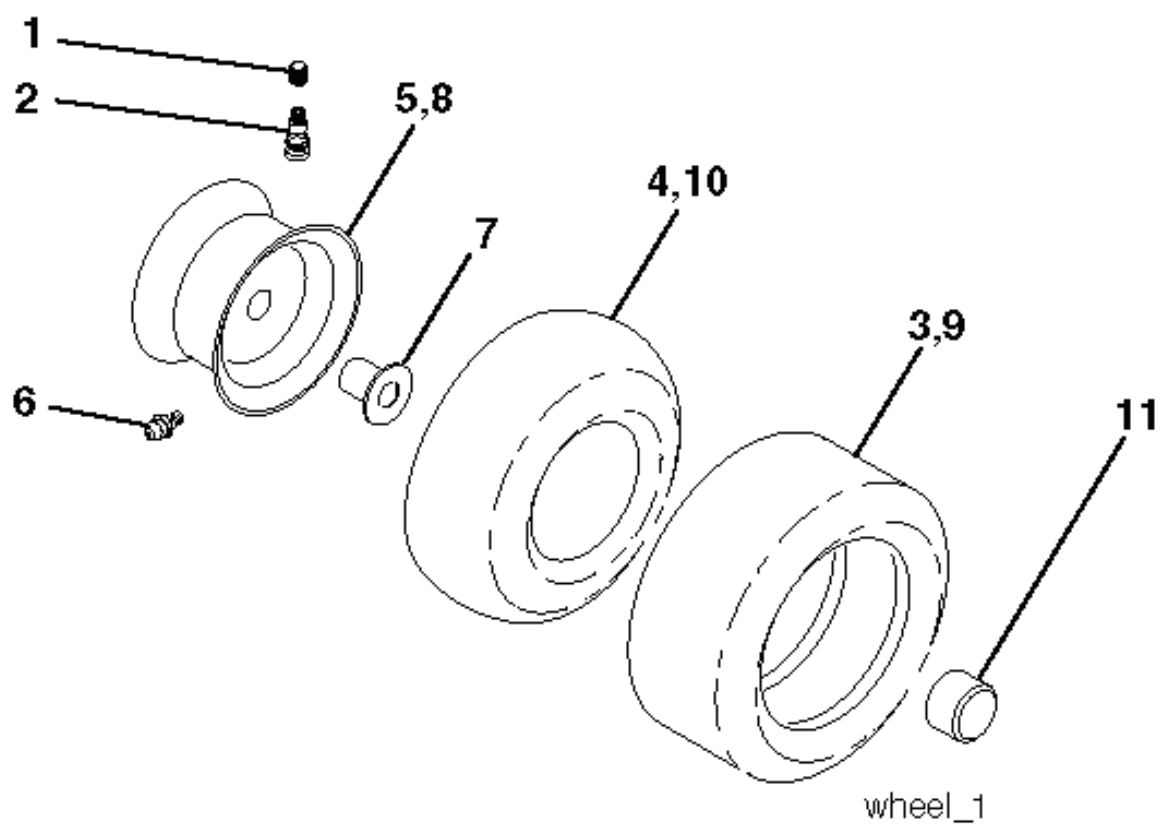

CTH191, 96061018904, 2010-01

SPARE PARTS LIST

SCH05

IGNITION SWITCH

POSITION	CIRCUIT	"MAKE"
OFF	M+G+A1	
RUN/OVERRIDE	B+A1	
RUN	B+A1	L+A2
START	B + S + A1	

WIRING INSULATED CLIPS
 NOTE: IF WIRING INSULATED CLIPS WERE REMOVED FOR SERVICING OF UNIT, THEY SHOULD BE RE-INSTALLED TO PROPERLY SECURE YOUR WIRING.

03048

PTO SWITCH

POSITION	CIRCUIT
OFF	C + G, B + H
ON	C + F, B + E, A + D

RELAY

NON-REMOVABLE CONNECTIONS

REMOVABLE CONNECTIONS

seat_lt.knob_7(CRD)

REF.	PART NO.	DESCRIPTION	REMARK	QTY.	KIT
1	532188715	SIEGE CONDUCTEUR		1	
2	532140551	BRACKET		1	
3	871110616	SCREW		1	
4	819131610	WASHER		1	
5	532145006	CLIP		1	
6	873800600	NUT		1	
7	532124181	SPRING		1	
8	817000616	SCREW		1	
9	819131614	WASHER		1	
10	532195530	BERCEAU DE SIEGE CONDUCTEUR		1	
11	532166369	WING NUT		1	
12	532174648	BRACKET		1	
13	532121248	BUSHING		1	
14	872050412	BOLT		1	
15	532121249	SPACER		1	
16	532123740	SPRING		1	
17	532123976	LOCKNUT		1	
21	532171852	BOLT		1	
22	873800500	LOCK NUT		1	
24	819171912	WASHER		1	
25	532127018	BOLT		1	

REF.	PART NO.	DESCRIPTION	REMARK	QTY.	KIT
1	532059192	CAP VALVE		1	
2	532065139	NIPPLE		1	
3	532106222	TIRE	Front 15 x 6.0 - 6	1	
4	532059904	HOSE	(Service Item Only)	1	
5	532138336	RIM	Front 6"	1	
6	532124957	FITTING	(Front Wheel Only)	1	
7	532124959	BEARING	(Front Wheel Only)	1	
8	532138337	RIM SPROCKET	Rear 8"	1	
9	532122082	TIRE	Rear 20 x 10-8	1	
10	532124926	HOSE	(Service Item Only)	1	
11	532175039	HUB CAP		1	
--	532144334	SEALING FOAM		1	