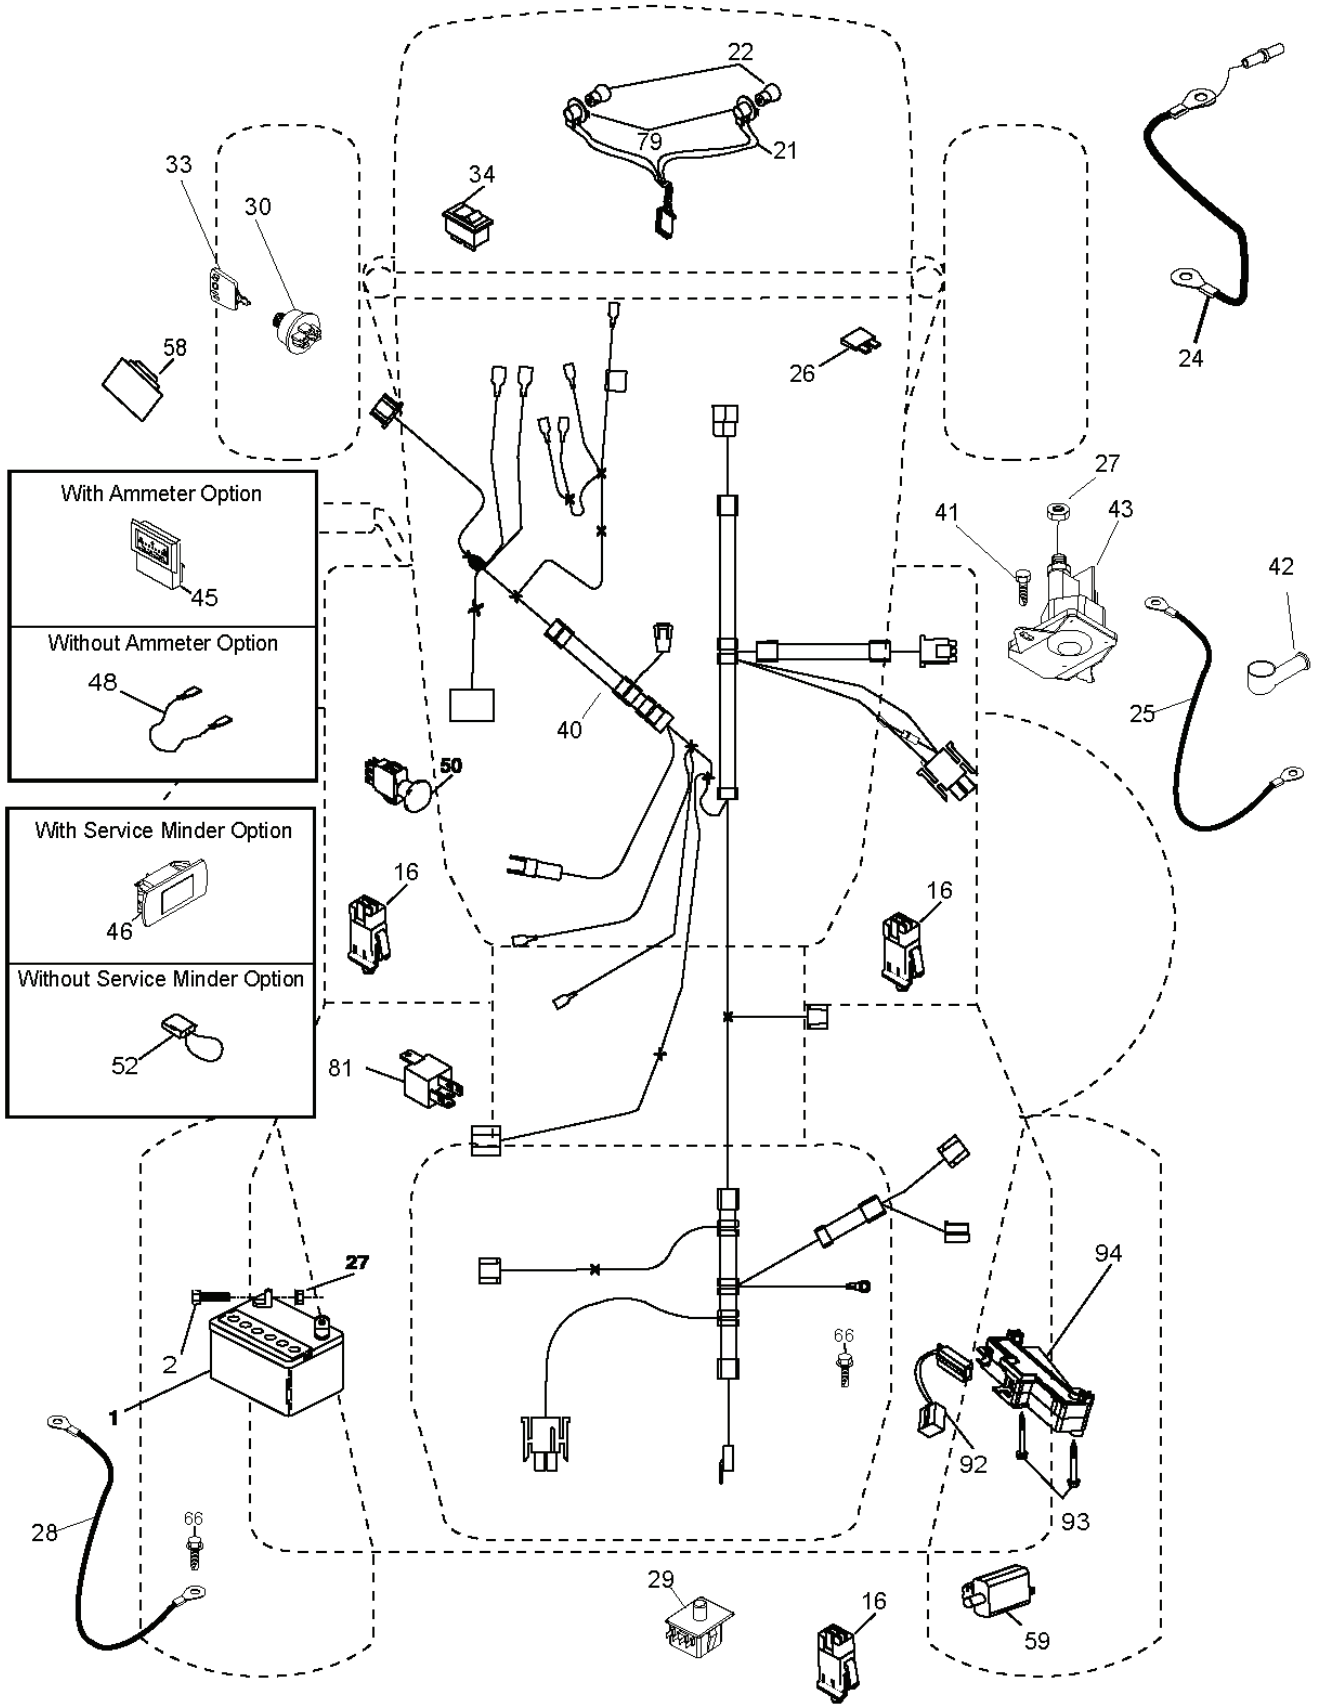

C03

REF.	PART NO.	DESCRIPTION	REMARK	QTY.	KIT
1	532163465	BATTERY		1	
2	874760412	BOLT		1	
16	532176138	MICRO SWITCH		1	
21	532400252	HARNESS		1	
22	532004152	BULB		1	
24	532421299	CABLE		1	
25	532165987	CABLE		1	
26	532175158	FUSE		1	
27	873510400	NUT		1	
28	532127725	CABLE		1	
29	532192749	SWITCH.SEAT.DP W/RAMPS		1	
30	532193350	IGNITION MODULE		1	
33	532411935	KEY		1	
34	532110712	SWITCH		1	
40	532197434	CABLE ASSY		1	
41	871110408	BOLT		1	
42	532131563	COVER		1	
43	532192507	SOLENOID		1	
46	532401763	DISPLAY		1	
48	532140844	ADAPTER		1	
50	532174651	SWITCH		1	
58	532169419	BUZZER		1	
59	532180379	SWITCH FBI		1	
66	817490608	SCREW		1	
79	532175242	HOLDER		1	
81	532109748	RELAY		1	
92	532196615	CABLE ASSY		1	
93	532192540	SCREW		1	
94	532191834	MODULE.REVERSE.ROS		1