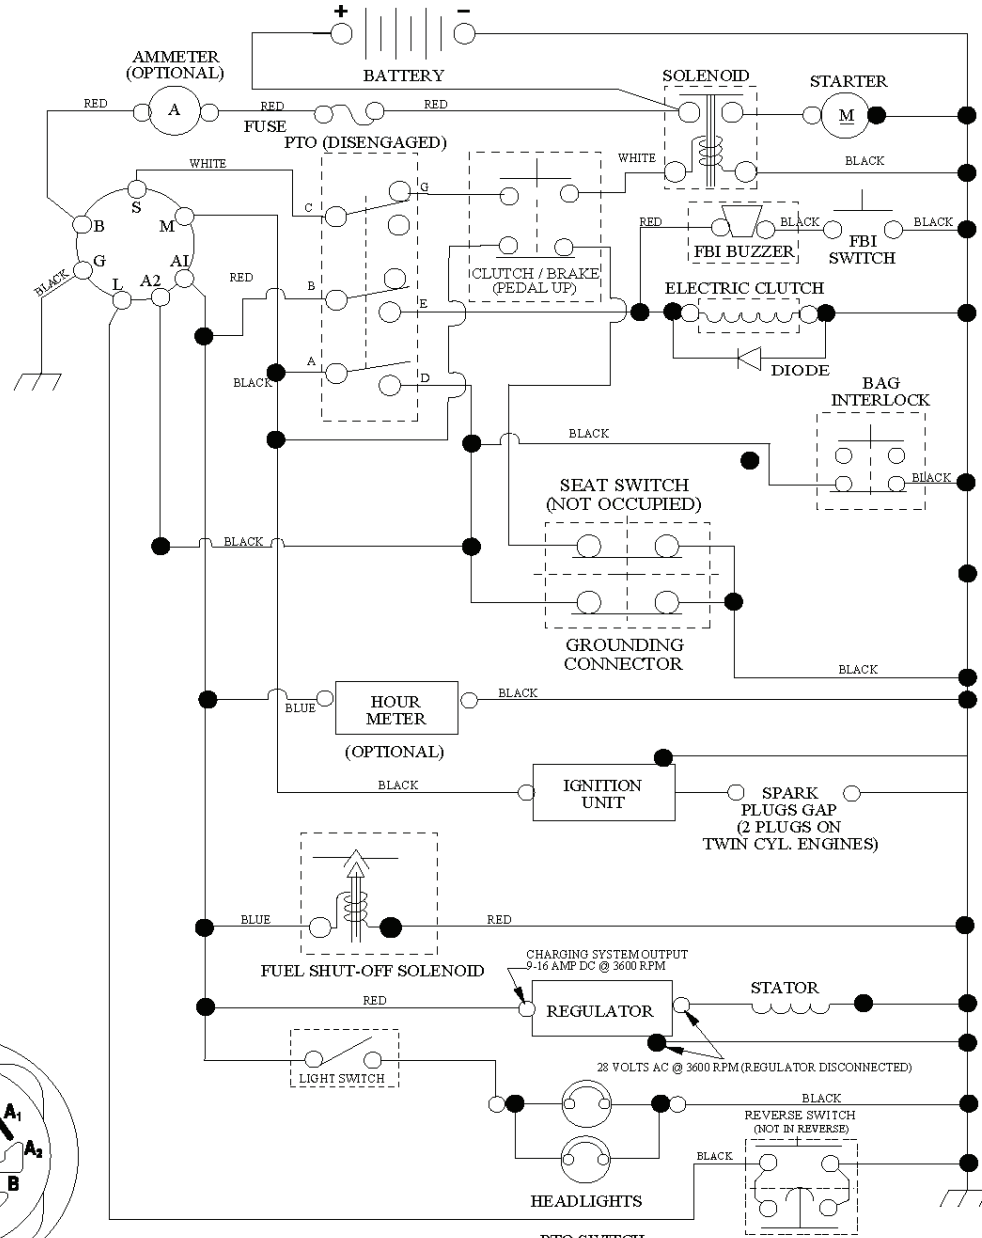

CTH191, 96061018904, 2010-01

SPARE PARTS LIST

SCH05

IGNITION SWITCH

POSITION	CIRCUIT	"MAKE"
OFF	M+G+A1	
RUN/OVERRIDE	B+A1	
RUN	B+A1	L+A2
START	B + S + A1	

WIRING INSULATED CLIPS
 NOTE: IF WIRING INSULATED CLIPS WERE REMOVED FOR SERVICING OF UNIT, THEY SHOULD BE RE-INSTALLED TO PROPERLY SECURE YOUR WIRING.

03048

PTO SWITCH

POSITION	CIRCUIT
OFF	C + G, B + H
ON	C + F, B + E, A + D

RELAY

NON-REMOVABLE CONNECTIONS

REMOVABLE CONNECTIONS

seat_lt.knob_7(CRD)

REF.	PART NO.	DESCRIPTION	REMARK	QTY.	KIT
1	532188715	SIEGE CONDUCTEUR		1	
2	532140551	BRACKET		1	
3	871110616	SCREW		1	
4	819131610	WASHER		1	
5	532145006	CLIP		1	
6	873800600	NUT		1	
7	532124181	SPRING		1	
8	817000616	SCREW		1	
9	819131614	WASHER		1	
10	532195530	BERCEAU DE SIEGE CONDUCTEUR		1	
11	532166369	WING NUT		1	
12	532174648	BRACKET		1	
13	532121248	BUSHING		1	
14	872050412	BOLT		1	
15	532121249	SPACER		1	
16	532123740	SPRING		1	
17	532123976	LOCKNUT		1	
21	532171852	BOLT		1	
22	873800500	LOCK NUT		1	
24	819171912	WASHER		1	
25	532127018	BOLT		1	

REF.	PART NO.	DESCRIPTION	REMARK	QTY.	KIT
1	532059192	CAP VALVE		1	
2	532065139	NIPPLE		1	
3	532106222	TIRE	Front 15 x 6.0 - 6	1	
4	532059904	HOSE	(Service Item Only)	1	
5	532138336	RIM	Front 6"	1	
6	532124957	FITTING	(Front Wheel Only)	1	
7	532124959	BEARING	(Front Wheel Only)	1	
8	532138337	RIM SPROCKET	Rear 8"	1	
9	532122082	TIRE	Rear 20 x 10-8	1	
10	532124926	HOSE	(Service Item Only)	1	
11	532175039	HUB CAP		1	
--	532144334	SEALING FOAM		1	