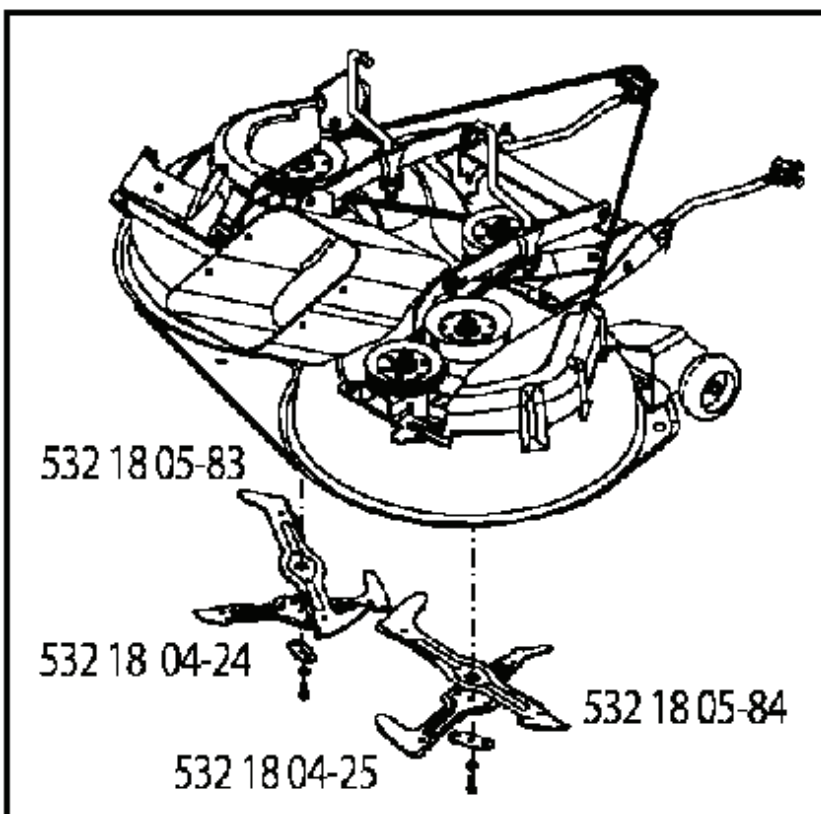

REF.	PART NO.	DESCRIPTION	REMARK	QTY.	KIT
1	532183897	CONTROL		1	
2	532416358	SCREW		1	
3	000000000	W/O DESCRIPTION	Engine Kohler SV590-0210	1	
4	532188655	MUFFLER		1	
8	532171877	BOLT		1	
13	532185909	GASKET		1	
23	532169837	HEAT SHIELD		1	
29	532137180	SPARK ARRESTER KIT		1	
31	532407545	FUEL TANK		1	
32	532430220	FUEL CAP		1	
33	532123487	HOSE CLAMP		1	
37	532137040	HOSE		1	
44	817670412	SCREW		1	
45	817000612	SCREW		1	
46	819091416	WASHER		1	
72	532192334	SCREW		1	
81	873510400	NUT		1	
91	532187495	BUSHING		1	
105	817120616	SCREW		1	
117	532188654	TUBE EXHAUST		1	
119	532199768	* LENKRAD		1	
120	532199767	GUARD		1	
121	532196688	NUT		1	
122	532421922	EXTENSION PIPE		1	
132	532420757	SHIELD		1	
133	532420756	SHIELD		1	
136	532137729	SCREW		1