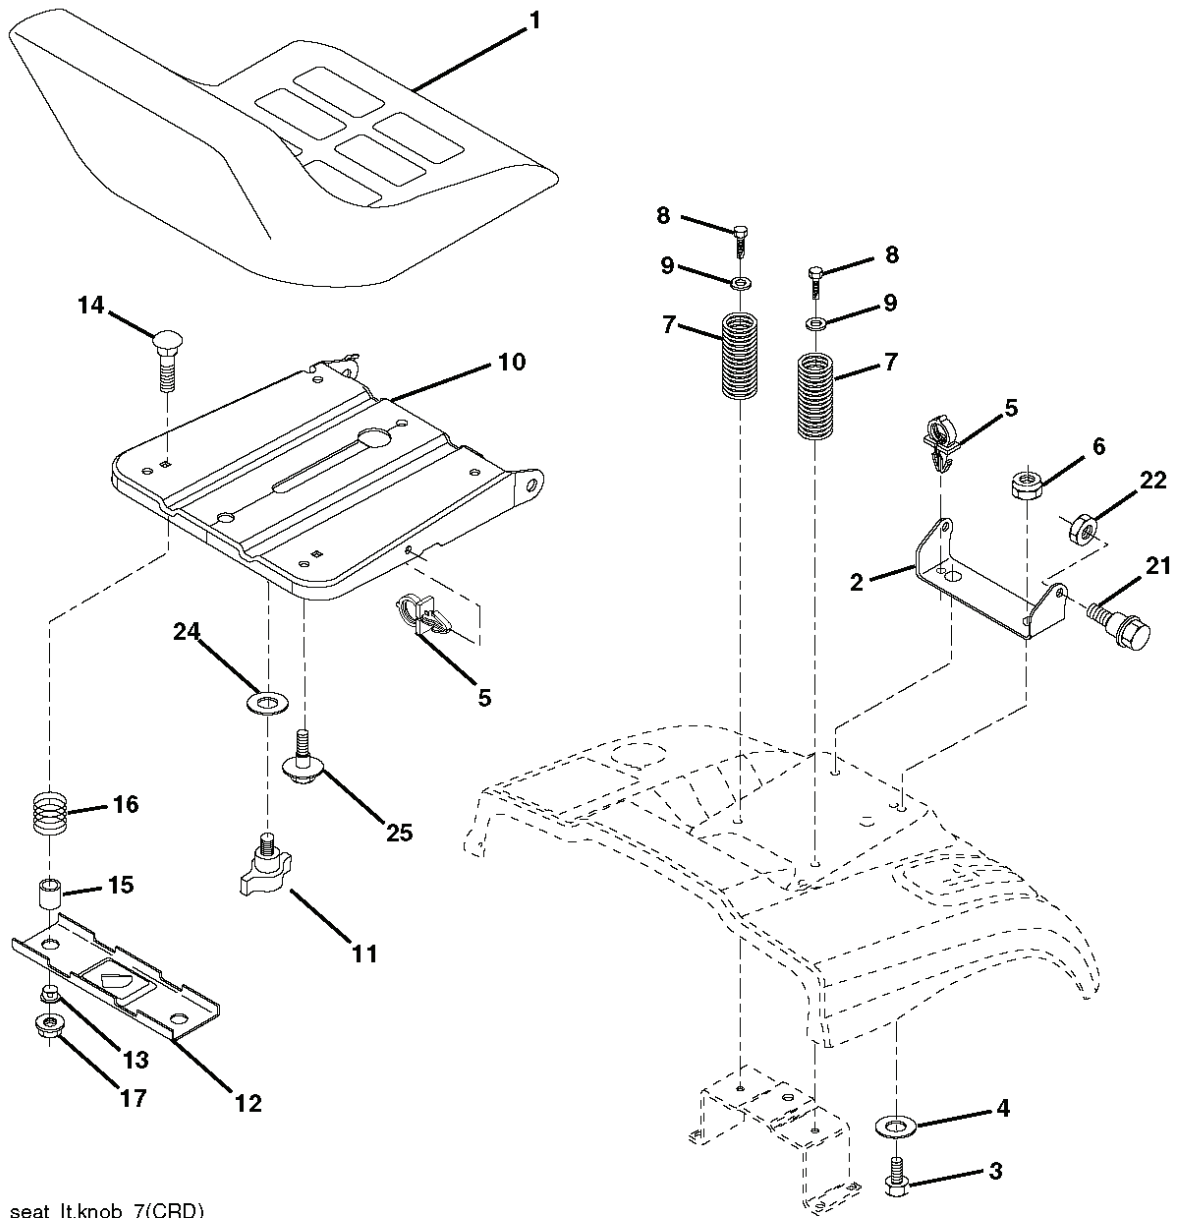

CTH191, 96061018904, 2010-01

SPARE PARTS LIST

SCH05

IGNITION SWITCH

POSITION	CIRCUIT	"MAKE"
OFF	M+G+A1	
RUN/OVERRIDE	B+A1	
RUN	B+A1	L+A2
START	B + S + A1	

WIRING INSULATED CLIPS
 NOTE: IF WIRING INSULATED CLIPS WERE REMOVED FOR SERVICING OF UNIT, THEY SHOULD BE RE-INSTALLED TO PROPERLY SECURE YOUR WIRING.

03048

PTO SWITCH

POSITION	CIRCUIT
OFF	C + G, B + H
ON	C + F, B + E, A + D

RELAY

NON-REMOVABLE CONNECTIONS

REMOVABLE CONNECTIONS

seat_lt.knob_7(CRD)

REF.	PART NO.	DESCRIPTION	REMARK	QTY.	KIT
1	532188715	SIEGE CONDUCTEUR		1	
2	532140551	BRACKET		1	
3	871110616	SCREW		1	
4	819131610	WASHER		1	
5	532145006	CLIP		1	
6	873800600	NUT		1	
7	532124181	SPRING		1	
8	817000616	SCREW		1	
9	819131614	WASHER		1	
10	532195530	BERCEAU DE SIEGE CONDUCTEUR		1	
11	532166369	WING NUT		1	
12	532174648	BRACKET		1	
13	532121248	BUSHING		1	
14	872050412	BOLT		1	
15	532121249	SPACER		1	
16	532123740	SPRING		1	
17	532123976	LOCKNUT		1	
21	532171852	BOLT		1	
22	873800500	LOCK NUT		1	
24	819171912	WASHER		1	
25	532127018	BOLT		1	

REF.	PART NO.	DESCRIPTION	REMARK	QTY.	KIT
1	532059192	CAP VALVE		1	
2	532065139	NIPPLE		1	
3	532106222	TIRE	Front 15 x 6.0 - 6	1	
4	532059904	HOSE	(Service Item Only)	1	
5	532138336	RIM	Front 6"	1	
6	532124957	FITTING	(Front Wheel Only)	1	
7	532124959	BEARING	(Front Wheel Only)	1	
8	532138337	RIM SPROCKET	Rear 8"	1	
9	532122082	TIRE	Rear 20 x 10-8	1	
10	532124926	HOSE	(Service Item Only)	1	
11	532175039	HUB CAP		1	
--	532144334	SEALING FOAM		1	