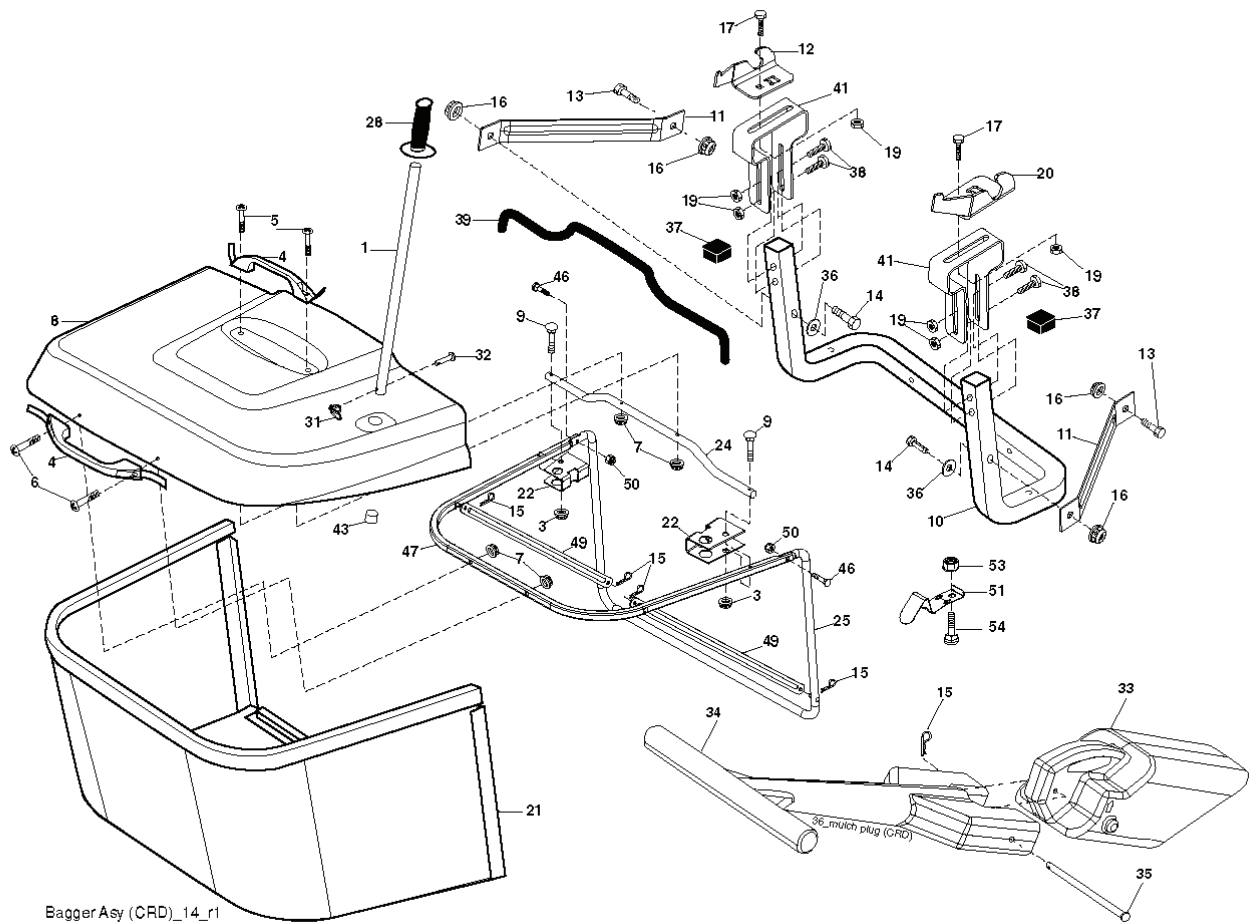

CTH191, 96061018904, 2010-01

SPARE PARTS LIST

SCH05

IGNITION SWITCH

POSITION	CIRCUIT	"MAKE"
OFF	M+G+A1	
RUN/OVERRIDE	B+A1	
RUN	B+A1	L+A2
START	B + S + A1	

WIRING INSULATED CLIPS
 NOTE: IF WIRING INSULATED CLIPS WERE REMOVED FOR SERVICING OF UNIT, THEY SHOULD BE RE-INSTALLED TO PROPERLY SECURE YOUR WIRING.

03048

PTO SWITCH

POSITION	CIRCUIT
OFF	C + G, B + H
ON	C + F, B + E, A + D

RELAY

NON-REMOVABLE CONNECTIONS

REMOVABLE CONNECTIONS

seat_lt.knob_7(CRD)

REF.	PART NO.	DESCRIPTION	REMARK	QTY.	KIT
1	532188715	SIEGE CONDUCTEUR		1	
2	532140551	BRACKET		1	
3	871110616	SCREW		1	
4	819131610	WASHER		1	
5	532145006	CLIP		1	
6	873800600	NUT		1	
7	532124181	SPRING		1	
8	817000616	SCREW		1	
9	819131614	WASHER		1	
10	532195530	BERCEAU DE SIEGE CONDUCTEUR		1	
11	532166369	WING NUT		1	
12	532174648	BRACKET		1	
13	532121248	BUSHING		1	
14	872050412	BOLT		1	
15	532121249	SPACER		1	
16	532123740	SPRING		1	
17	532123976	LOCKNUT		1	
21	532171852	BOLT		1	
22	873800500	LOCK NUT		1	
24	819171912	WASHER		1	
25	532127018	BOLT		1	

REF.	PART NO.	DESCRIPTION	REMARK	QTY.	KIT
1	532059192	CAP VALVE		1	
2	532065139	NIPPLE		1	
3	532106222	TIRE	Front 15 x 6.0 - 6	1	
4	532059904	HOSE	(Service Item Only)	1	
5	532138336	RIM	Front 6"	1	
6	532124957	FITTING	(Front Wheel Only)	1	
7	532124959	BEARING	(Front Wheel Only)	1	
8	532138337	RIM SPROCKET	Rear 8"	1	
9	532122082	TIRE	Rear 20 x 10-8	1	
10	532124926	HOSE	(Service Item Only)	1	
11	532175039	HUB CAP		1	
--	532144334	SEALING FOAM		1	