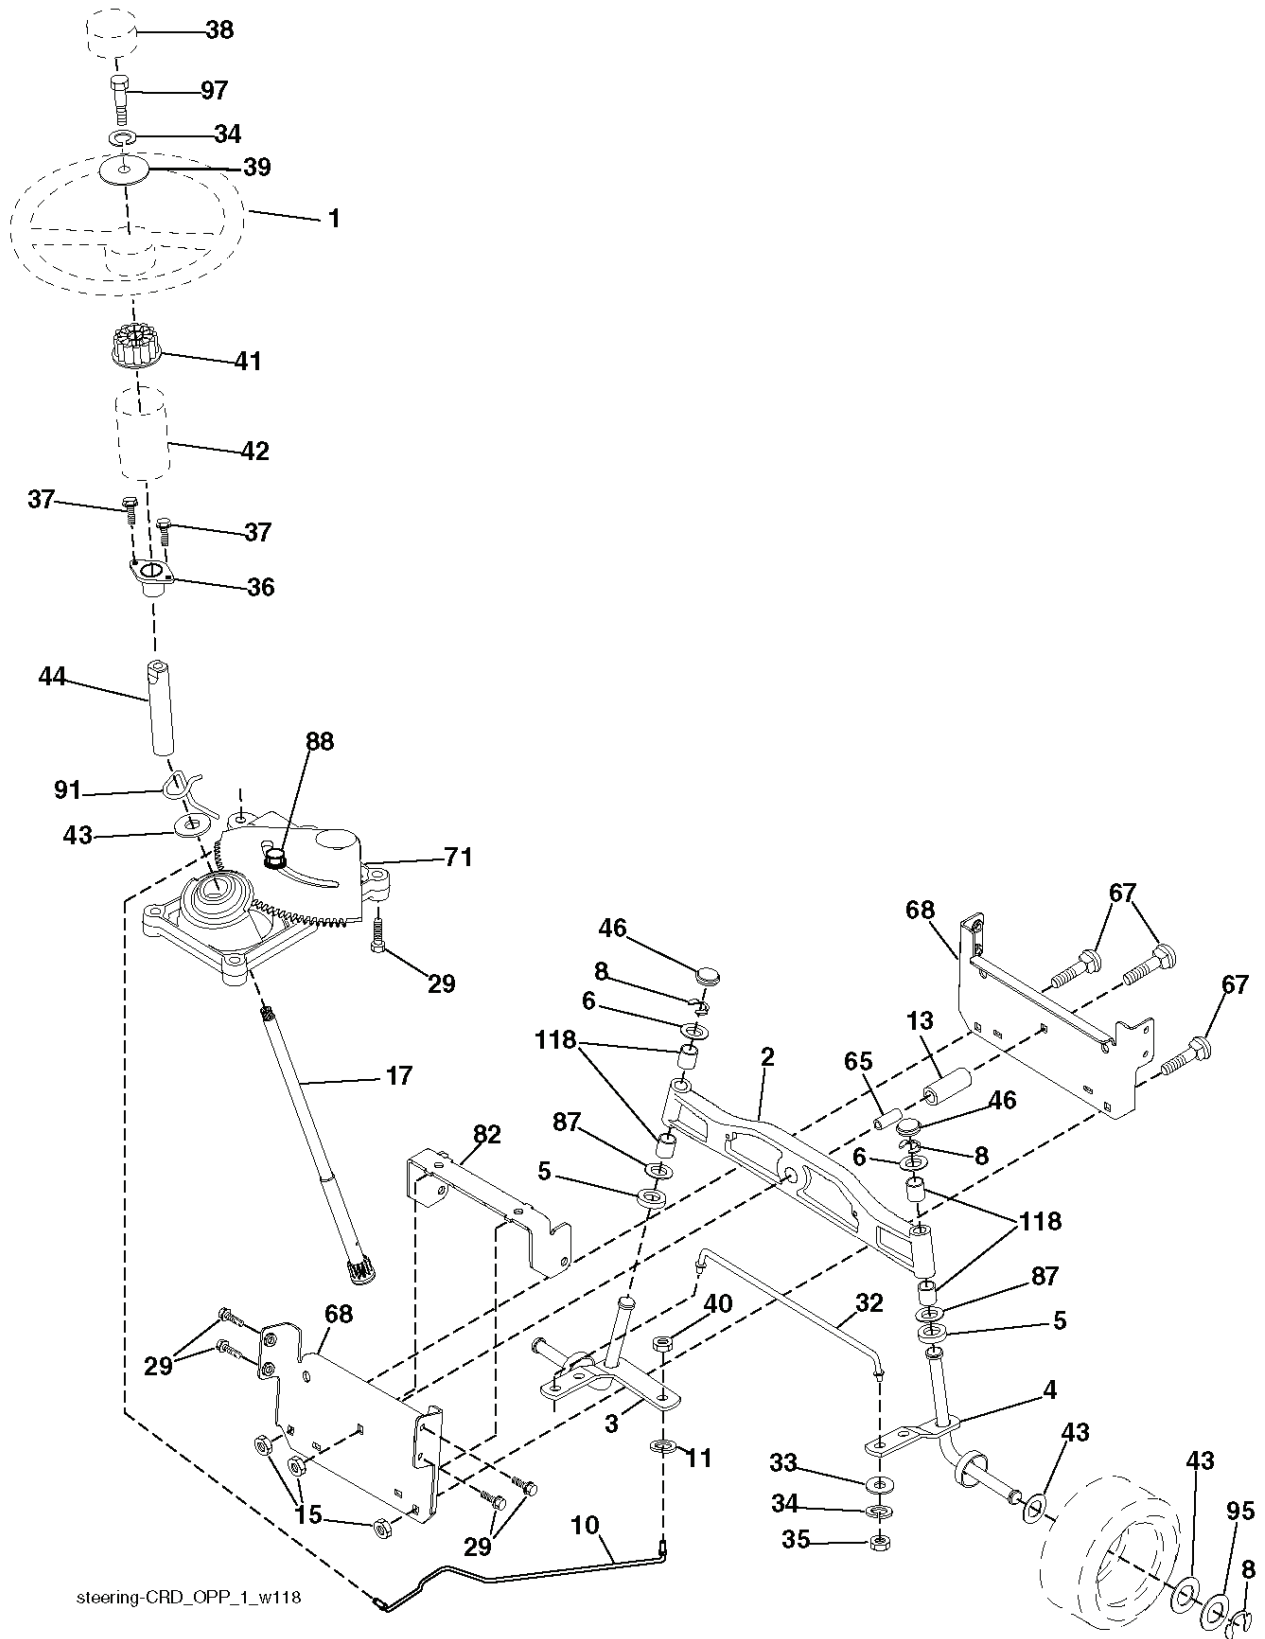

steering-CRD_OPP_1_w118

REF.	PART NO.	DESCRIPTION	REMARK	QTY.	KIT
1	532416480	STEERING WHEEL		1	
2	532193542	AXLE		1	
3	532169840	SPINDLE		1	
4	532169839	SPINDLE		1	
5	532124931	WASHER		1	
6	532121748	WASHER		1	
8	812000029	RETAINER RING		1	
10	532175121	ROD		1	
11	810040600	WASHER		1	
13	532136518	PIPE		1	
15	532145212	NUT		1	
17	532190753	ROD		1	
29	817000612	SCREW		1	
32	532171888	ROD		1	
33	819111216	WASHER		1	
34	810040500	WASHER		1	
35	873540500	NUT		1	
36	532155099	BUSHING		1	
37	532152927	SCREW		1	
38	532415987	KNOB		1	
39	819113812	WASHER		1	
40	873540600	NUT		1	
41	532186737	ADAPTER		1	
42	532411139	STEERING COLUMN TUBE		1	
43	532121749	WASHER		1	
44	532190752	SHAFT		1	
46	532121232	HUB CAP		1	
65	532414736	SPACER		1	
67	872110618	BOLT		1	
68	532169827	SHAFT		1	
71	532175146	STEERING GEAR		1	
82	532199978	SUPPORT ESSIEU AVANT		1	
87	532173966	WASHER		1	
88	532175118	BOLT		1	
91	532175553	SPRING		1	
95	532188967	WASHER		1	
97	532428982	BOLT		1	
118	532406013	BEARING		1	
	PART NO.		REMARK		KIT