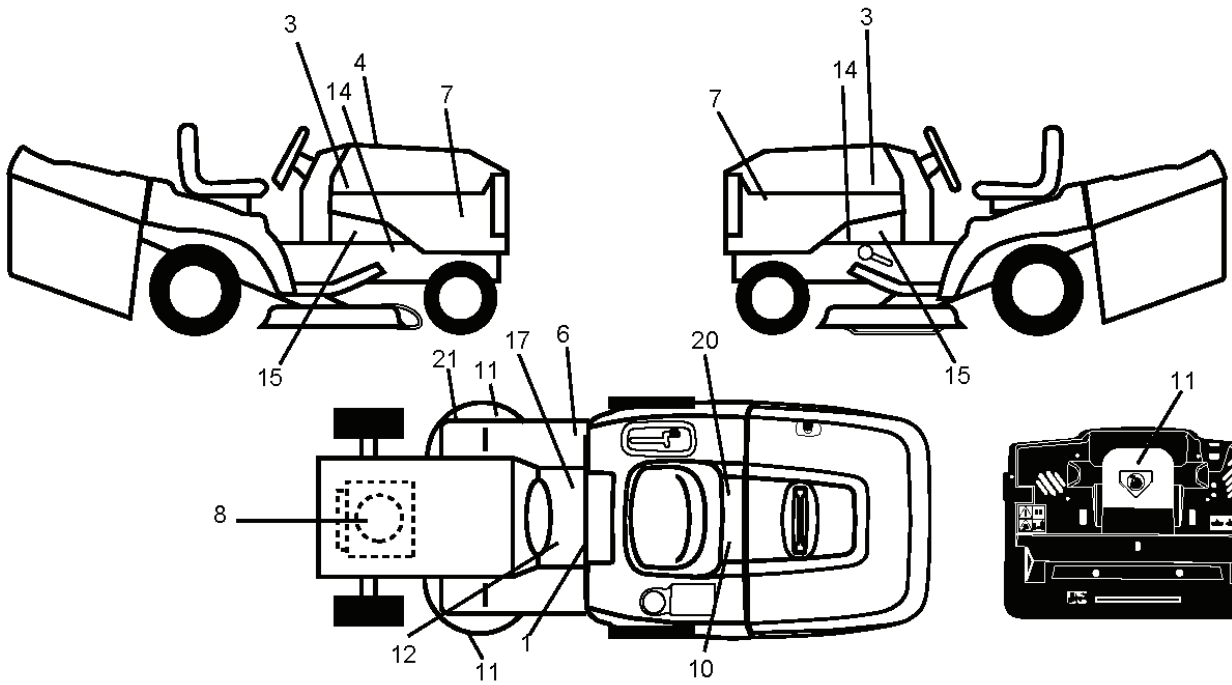

REF.	PART NO.	DESCRIPTION	REMARK	QTY.	KIT
1	532400389	LABEL		1	
3	532429196	DECAL		1	
4	532409725	DECAL		1	
6	532180432	DECAL		1	
7	532409761	DECAL		1	
8	532196841	DECAL		1	
10	532145005	DECAL		1	
11	532182166	DECAL		1	
12	532159737	DECAL		1	
14	532159736	DECAL		1	
15	532401146	DECAL		1	
17	532140837	DECAL		1	
20	532166960	DECAL		1	
21	532166286	DECAL		1	
--	532180435	DECAL		1	
--	532138311	DECAL		1	
--	532181917	PROTEGE*RPL.PAR 532179769418		1	
--	532181916	PROTEGE*RPL.PAR 532179768418		1