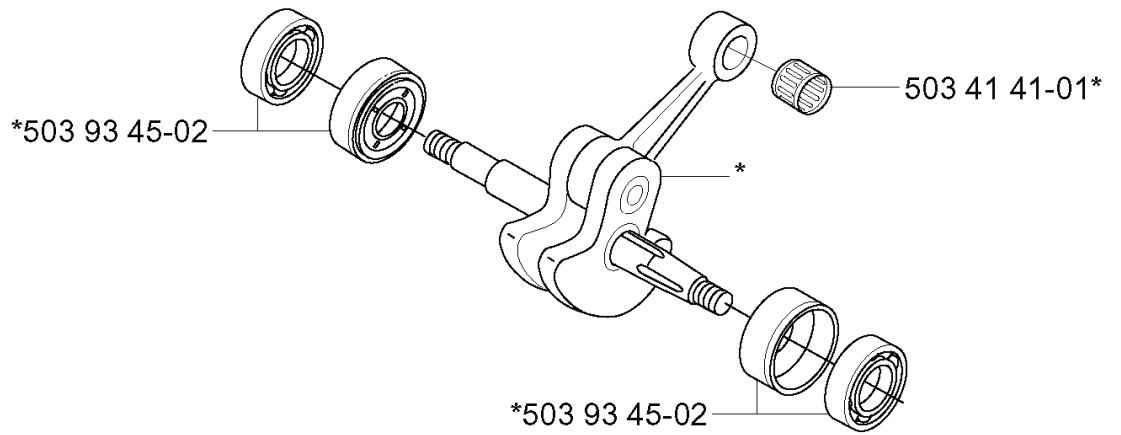

K *compl 537 3767-01