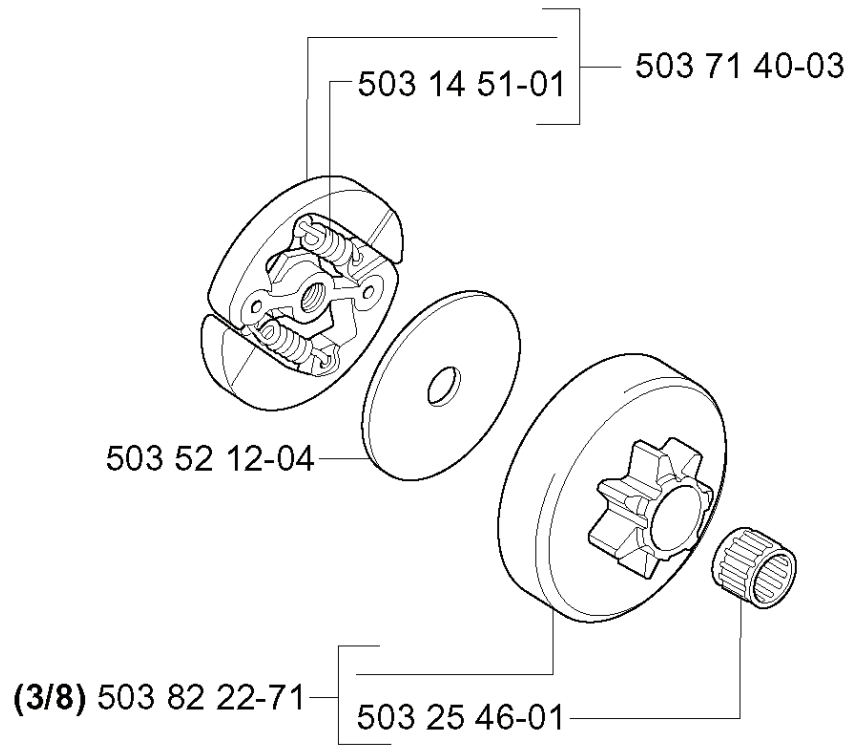

J *compl 537 07 49-03
**compl 537 08 29-01

REF.	PART NO.	DESCRIPTION	REMARK	QTY.	KIT
537 07 49-03	537074903	CYLINDER ASSY		1	
537 08 29-01	537082901	KIT		1	
503 78 99-01	503789901	SUPPORT SLEEVE		1	
725 52 91-55	725529155	SCREW IHSCM		2	
537 10 04-01	537100401	GASKET		1	
537 07 51-71	537075171	PISTON ASSY		1	
503 28 90-44	503289044	PISTON RING		1	
737 44 10-00	737441000	SNAP RING		1	
503 82 11-01	503821101	GASKET		1	
503 41 41-01	503414101	NEEDLE BEARING		1	
537 18 00-01	537180001	PROTECTIVE CAP		1	
537 12 68-05	537126805	NIPPLE		1	
537 11 32-04	537113204	HOSE ASSY		1	
537 22 29-01	537222901	SCREW		1	
537 13 70-01	537137001	NIPPLE		1	
537 30 65-01	537306501	DECOMPRESSION VALVE		1	
503 55 22-01	503552201	PLUG		1	
503 23 51-08	503235108	SPARK PLUG	RCJ-7Y	1	
504 34 00-04	504340004	FITTING		1	

K *compl 537 3767-01

REF.	PART NO.	DESCRIPTION	REMARK	QTY.	KIT
537 3767-01	537376701	CRANKSHAFT ASSY		1	
503 93 45-02	503934502	BEARING CAGE		1	
503 41 41-01	503414101	NEEDLE BEARING		1	

B

REF.	PART NO.	DESCRIPTION	REMARK	QTY.	KIT
503 52 12-04	503521204	WASHER		1	
503 82 22-71	503822271	CLUTCH DRUM ASSY	3/8	1	
503 25 46-01	503254601	NEEDLE BEARING		1	
503 14 51-01	503145101	CLUTCH SPRING		1	
503 71 40-03	503714003	CLUTCH ASSY		1	

G

REF.	PART NO.	DESCRIPTION	REMARK	QTY.	KIT
537 23 39-01	537233901	FLYWHEEL		1	
501 81 99-05	501819905	SCREW		2	
503 71 02-03	503710203	STARTER PAWL		2	
503 81 81-01	503818101	SPRING		2	
503 22 10-11	503221011	HEXAGON NUT		1	
503 90 98-02	503909802	COUNTERWEIGHT		1	
503 90 09-01	503900901	GUIDE		1	
537 16 21-04	537162104	IGNITION SYSTEM		1	
501 48 54-02	501485402	SPARK PLUG CAP		1	
503 20 25-16	503202516	SCREW IHSCM		1	
503 92 42-01	503924201	CABLE COVER		1	