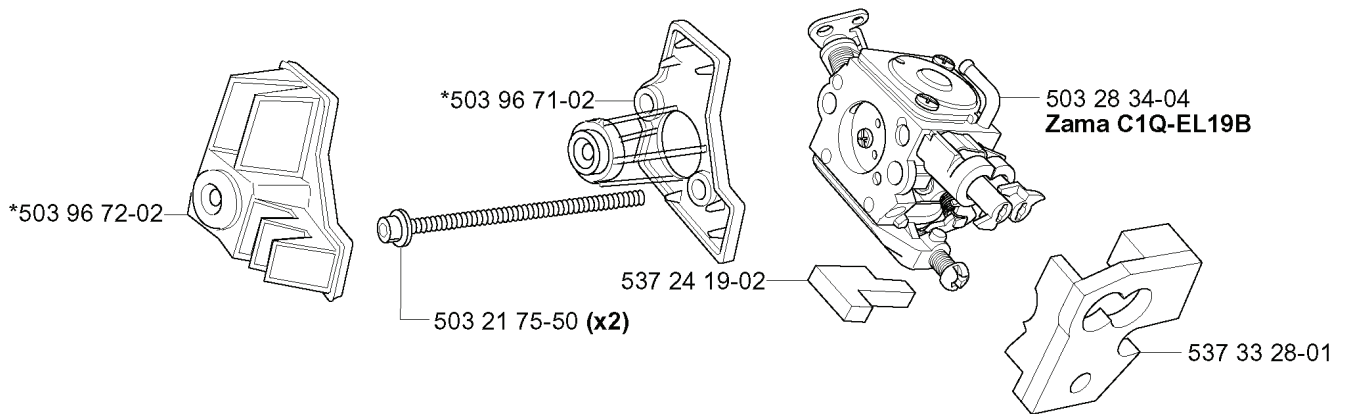

D *compl 537 02 15-02