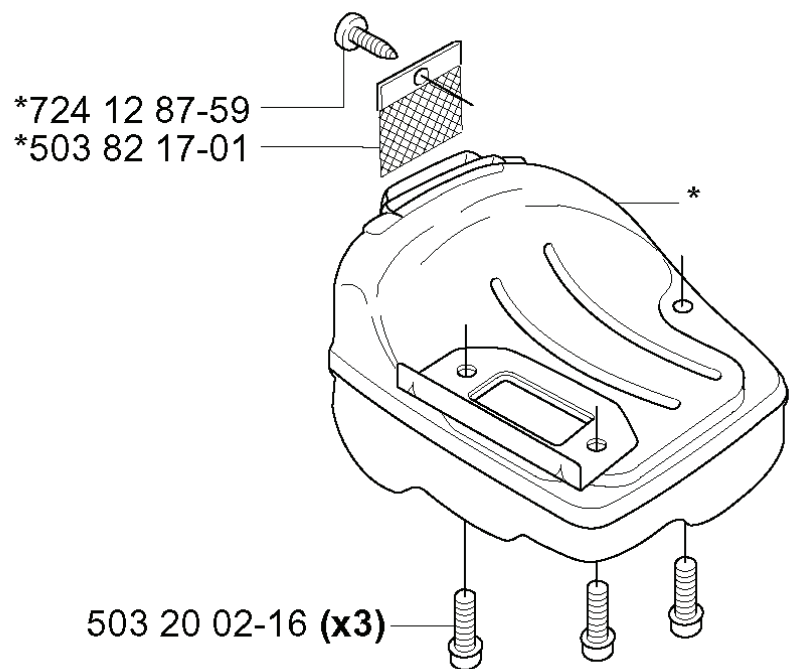

F *compl 503 93 03-03