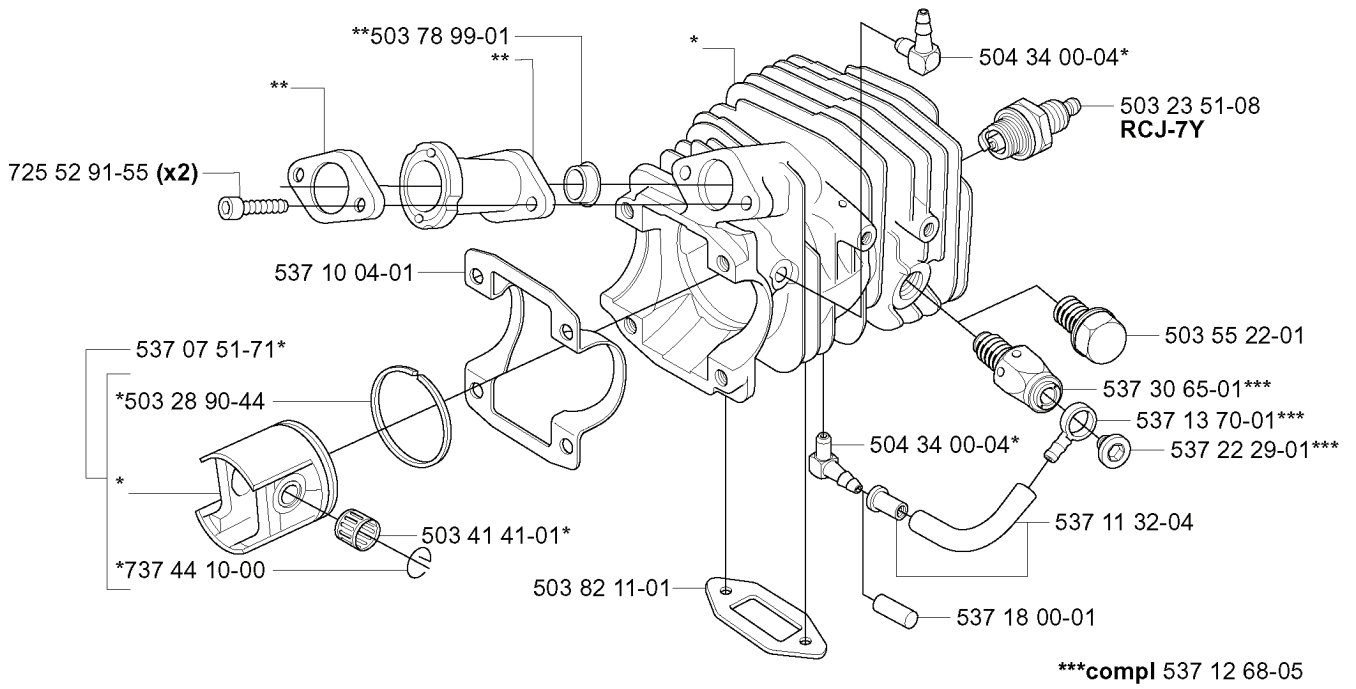

J *compl 537 07 49-03
**compl 537 08 29-01