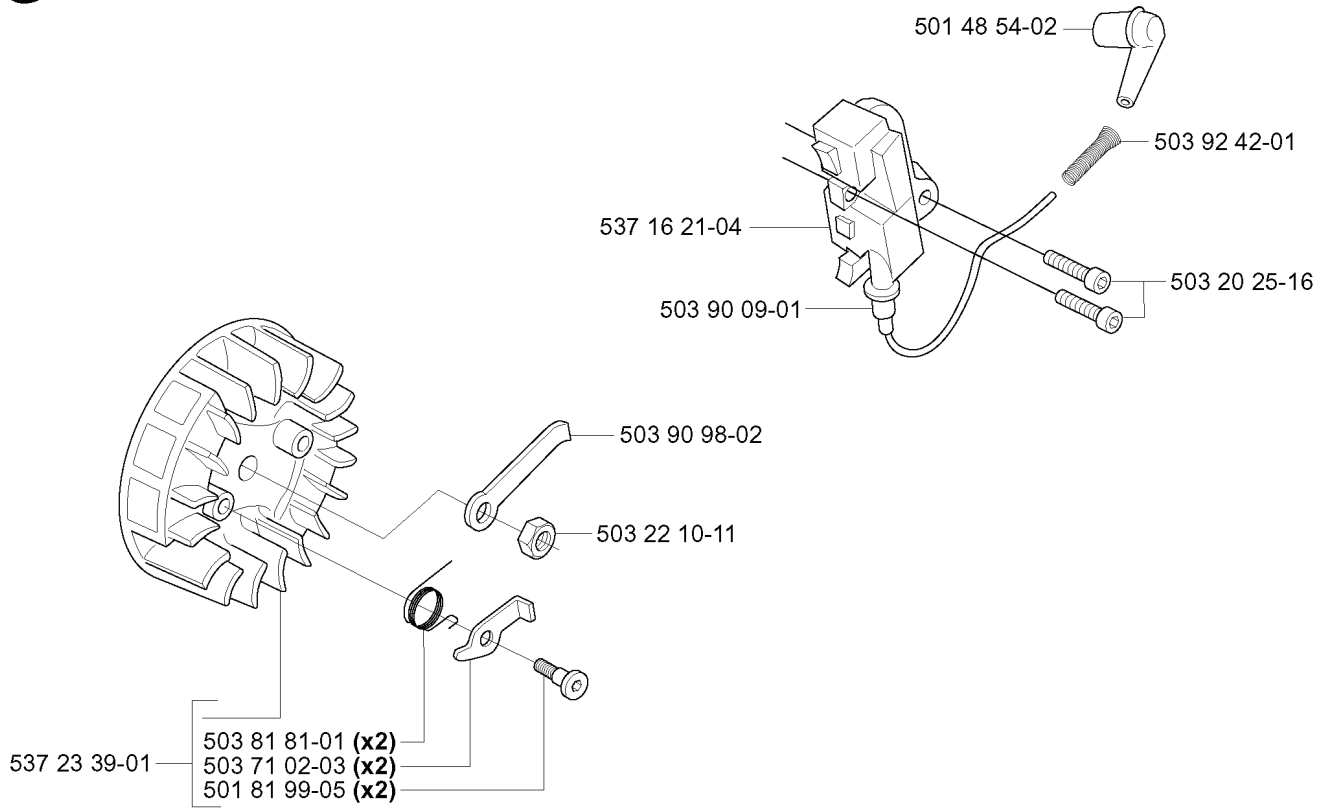

J *compl 537 07 49-03
**compl 537 08 29-01

REF.	PART NO.	DESCRIPTION	REMARK	QTY.	KIT
537 07 49-03	537074903	CYLINDER ASSY		1	
537 08 29-01	537082901	KIT		1	
503 78 99-01	503789901	SUPPORT SLEEVE		1	
725 52 91-55	725529155	SCREW IHSCM		2	
537 10 04-01	537100401	GASKET		1	
537 07 51-71	537075171	PISTON ASSY		1	
503 28 90-44	503289044	PISTON RING		1	
737 44 10-00	737441000	SNAP RING		1	
503 82 11-01	503821101	GASKET		1	
503 41 41-01	503414101	NEEDLE BEARING		1	
537 18 00-01	537180001	PROTECTIVE CAP		1	
537 12 68-05	537126805	NIPPLE		1	
537 11 32-04	537113204	HOSE ASSY		1	
537 22 29-01	537222901	SCREW		1	
537 13 70-01	537137001	NIPPLE		1	
537 30 65-01	537306501	DECOMPRESSION VALVE		1	
503 55 22-01	503552201	PLUG		1	
503 23 51-08	503235108	SPARK PLUG	RCJ-7Y	1	
504 34 00-04	504340004	FITTING		1	

K *compl 537 3767-01

REF.	PART NO.	DESCRIPTION	REMARK	QTY.	KIT
537 3767-01	537376701	CRANKSHAFT ASSY		1	
503 93 45-02	503934502	BEARING CAGE		1	
503 41 41-01	503414101	NEEDLE BEARING		1	

B

REF.	PART NO.	DESCRIPTION	REMARK	QTY.	KIT
503 52 12-04	503521204	WASHER		1	
503 82 22-71	503822271	CLUTCH DRUM ASSY	3/8	1	
503 25 46-01	503254601	NEEDLE BEARING		1	
503 14 51-01	503145101	CLUTCH SPRING		1	
503 71 40-03	503714003	CLUTCH ASSY		1	

G

REF.	PART NO.	DESCRIPTION	REMARK	QTY.	KIT
537 23 39-01	537233901	FLYWHEEL		1	
501 81 99-05	501819905	SCREW		2	
503 71 02-03	503710203	STARTER PAWL		2	
503 81 81-01	503818101	SPRING		2	
503 22 10-11	503221011	HEXAGON NUT		1	
503 90 98-02	503909802	COUNTERWEIGHT		1	
503 90 09-01	503900901	GUIDE		1	
537 16 21-04	537162104	IGNITION SYSTEM		1	
501 48 54-02	501485402	SPARK PLUG CAP		1	
503 20 25-16	503202516	SCREW IHSCM		1	
503 92 42-01	503924201	CABLE COVER		1	