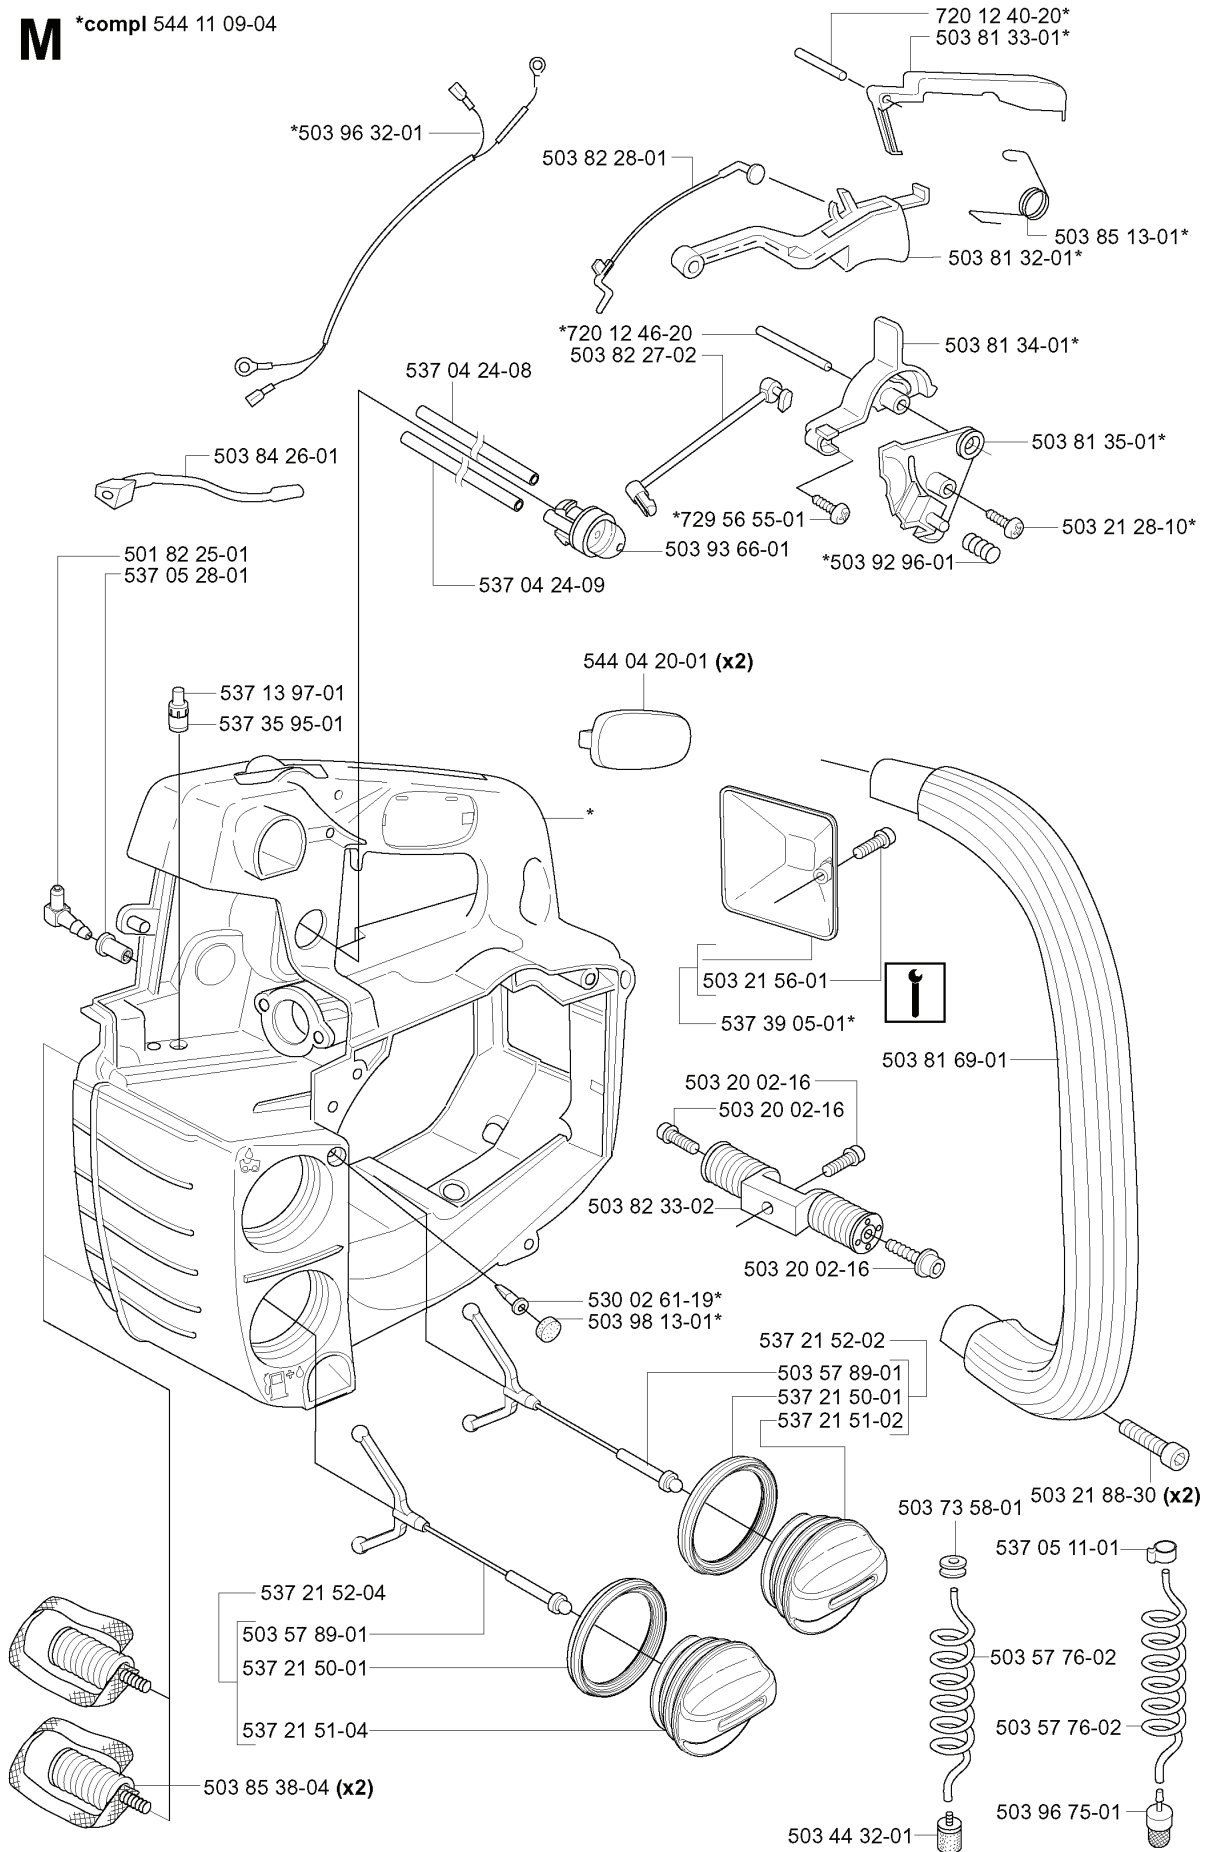

M *compl 544 11 09-04