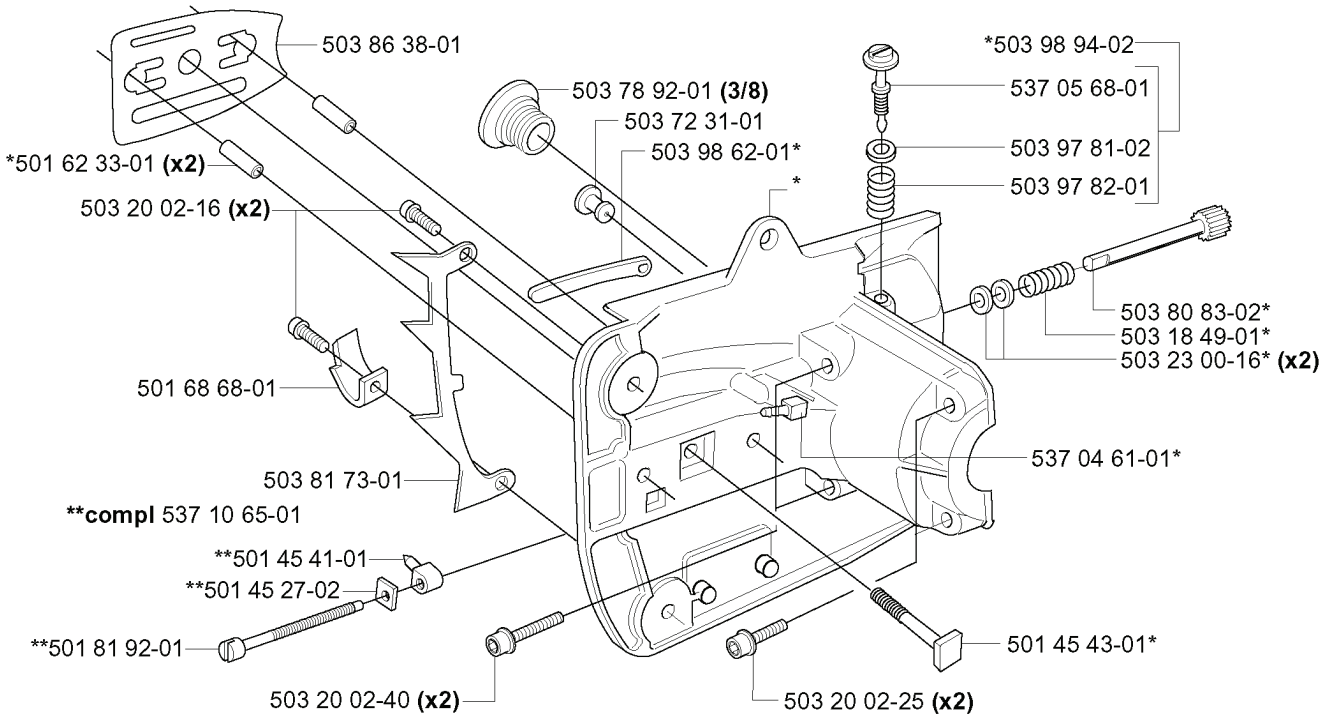

G

REF.	PART NO.	DESCRIPTION	REMARK	QTY.	KIT
537 23 39-01	537233901	FLYWHEEL		1	
501 81 99-05	501819905	SCREW		2	
503 71 02-03	503710203	STARTER PAWL		2	
503 81 81-01	503818101	SPRING		2	
503 22 10-11	503221011	HEXAGON NUT		1	
503 90 98-02	503909802	COUNTERWEIGHT		1	
503 90 09-01	503900901	GUIDE		1	
537 16 21-04	537162104	IGNITION SYSTEM		1	
501 48 54-02	501485402	SPARK PLUG CAP		1	
503 20 25-16	503202516	SCREW IHSCM		1	
503 92 42-01	503924201	CABLE COVER		1	

D *compl 537 02 15-02

REF.	PART NO.	DESCRIPTION	REMARK	QTY.	KIT
537 02 15-02	537021502	AIR FILTER ASSY		1	
503 96 72-02	503967202	AIR FILTER		1	
503 21 75-50	503217550	SCREW IHSCFT		2	
503 96 71-02	503967102	AIR FILTER BOTTOM		1	
537 24 19-02	537241902	SEALING		1	
537 33 28-01	537332801	SEALING		1	
503 28 34-04	503283404	CARBURETTOR	ZAMA C1Q-EL19B	1	

L *compl 503 79 22-04

REF.	PART NO.	DESCRIPTION	REMARK	QTY.	KIT
503 79 22-04	503792204	CRANKCASE ASSY		1	
503 86 38-01	503863801	COVER PLATE		1	
501 62 33-01	501623301	SPRING PIN		2	
503 20 02-16	503200216	SCREW IHSCFM		2	
501 68 68-01	501686801	CHAIN CATCHER		1	
503 81 73-01	503817301	SPIKE		1	
537 10 65-01	537106501	ADJUSTMENT SCREW		1	
501 45 41-01	501454101	NUT		1	
501 45 27-02	501452702	LOCK NUT		1	
501 81 92-01	501819201	SCREW		1	
503 20 02-40	503200240	SCREW IHSCFM		2	
503 20 02-25	503200225	SCREW IHSCFM		2	
501 45 43-01	501454301	BAR BOLT		1	
537 04 61-01	537046101	NIPPLE		1	
503 98 62-01	503986201	SEALING		1	
503 72 31-01	503723101	BUSHING		1	
503 78 92-01	503789201	PUMP PINION	3/8	1	
503 98 94-02	503989402	SCREW KIT		1	
537 05 68-01	537056801	ADJUSTER		1	
503 97 81-02	503978102	STOP WASHER		1	
503 97 82-01	503978201	SPRING		1	
503 23 00-16	503230016	WASHER		2	
503 18 49-01	503184901	SPRING		1	
503 80 83-02	503808302	PUMP PISTON		1	