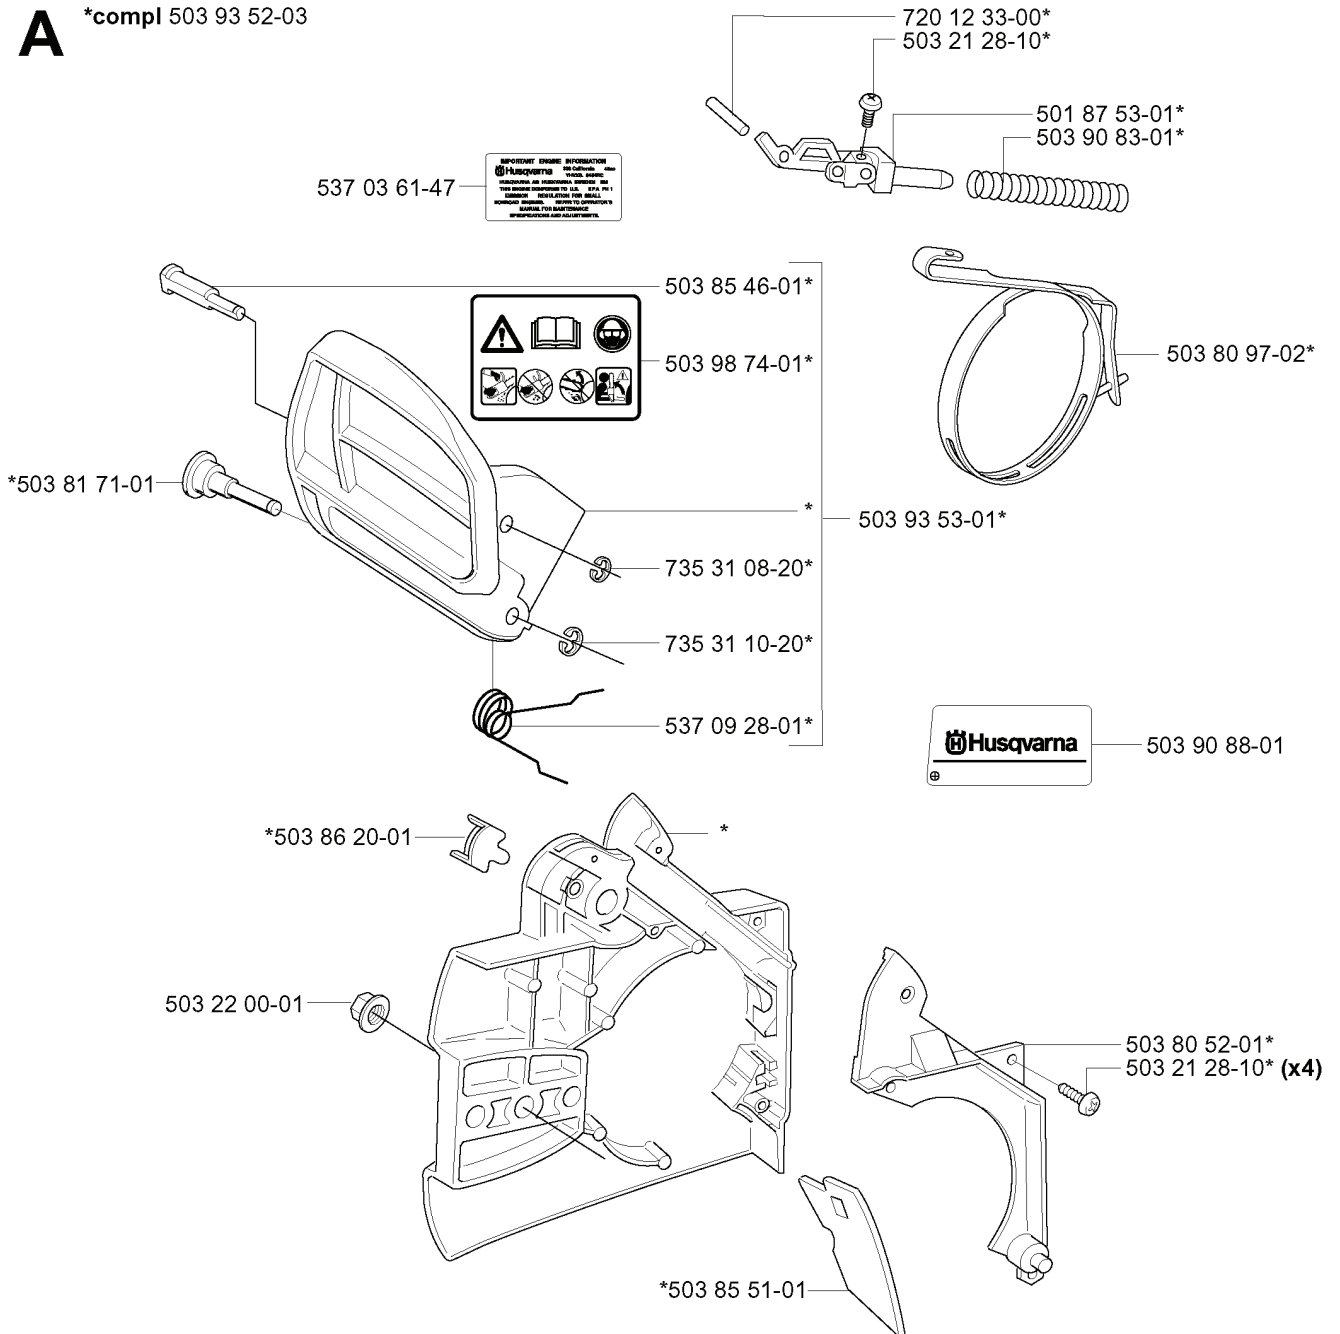

A *compl 503 93 52-03