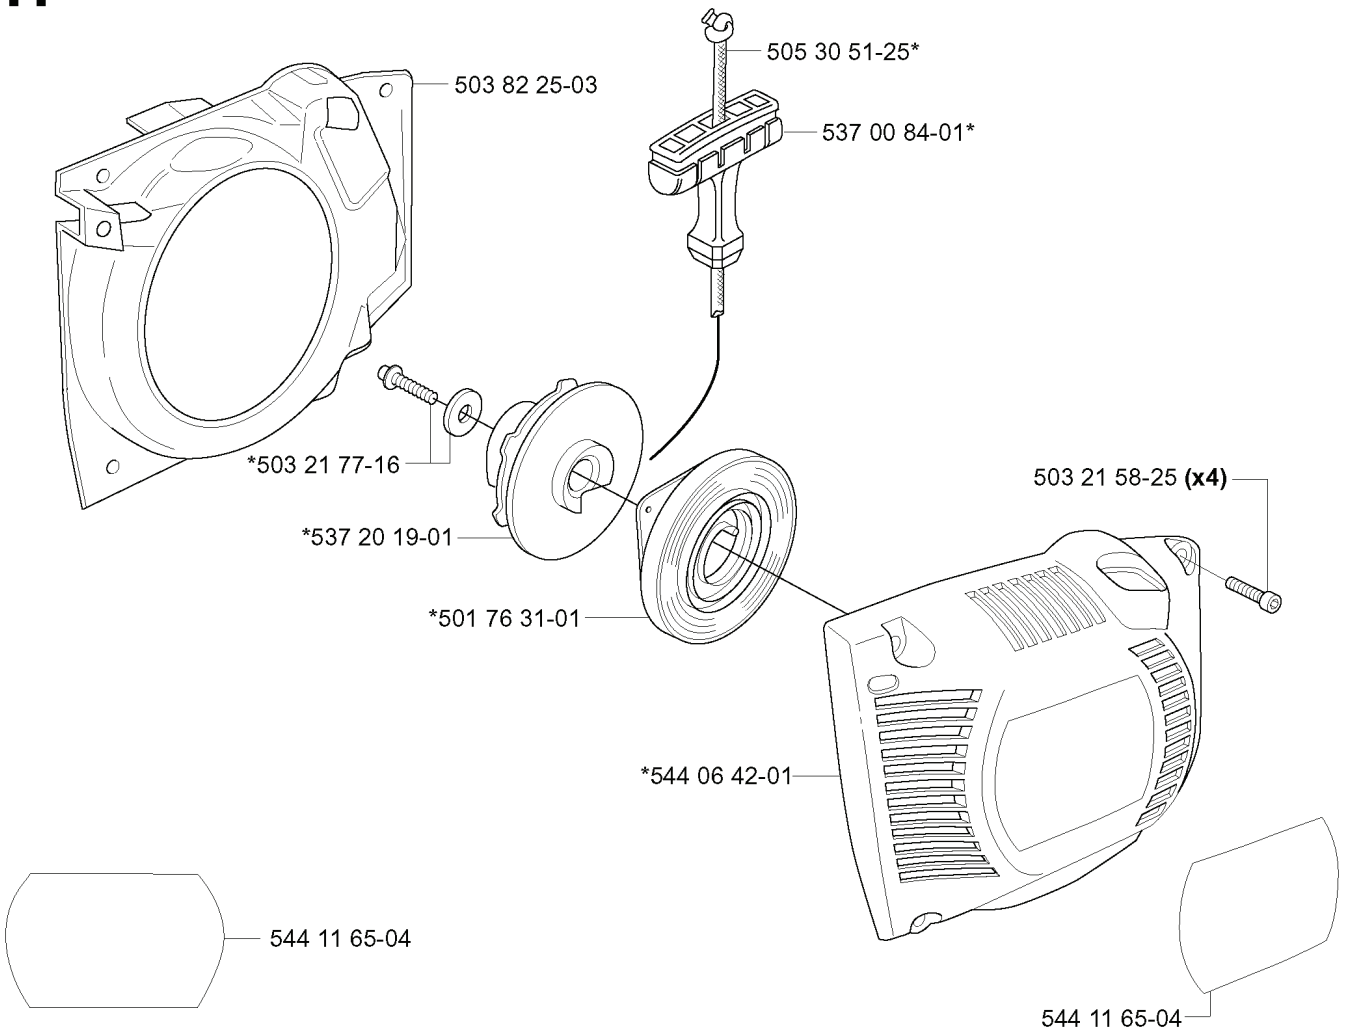

H *compl 544 06 43-04