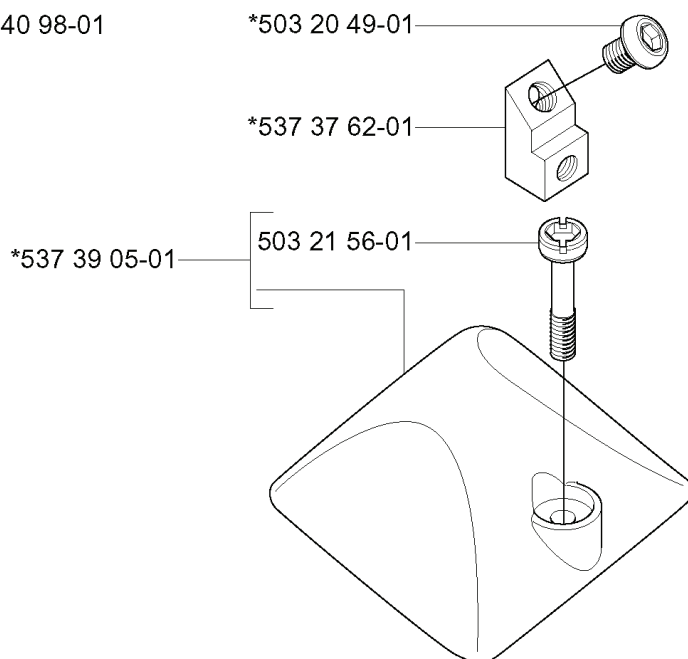

*compl 537 40 98-01