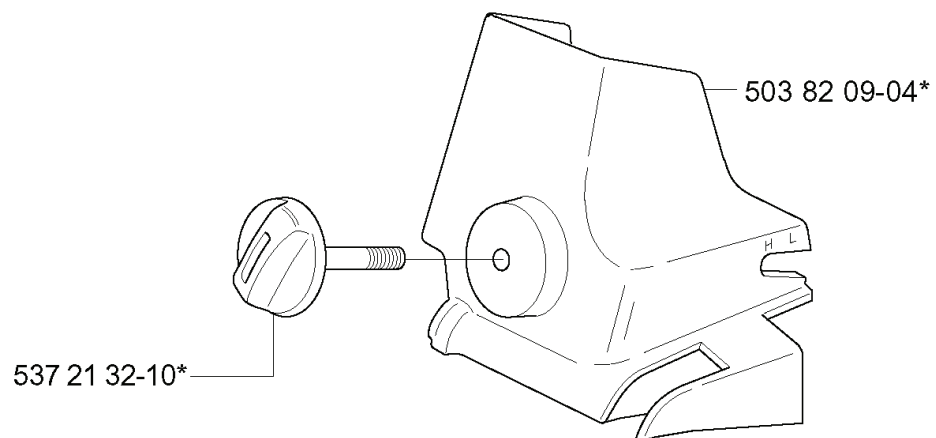

C *compl 503 79 26-04