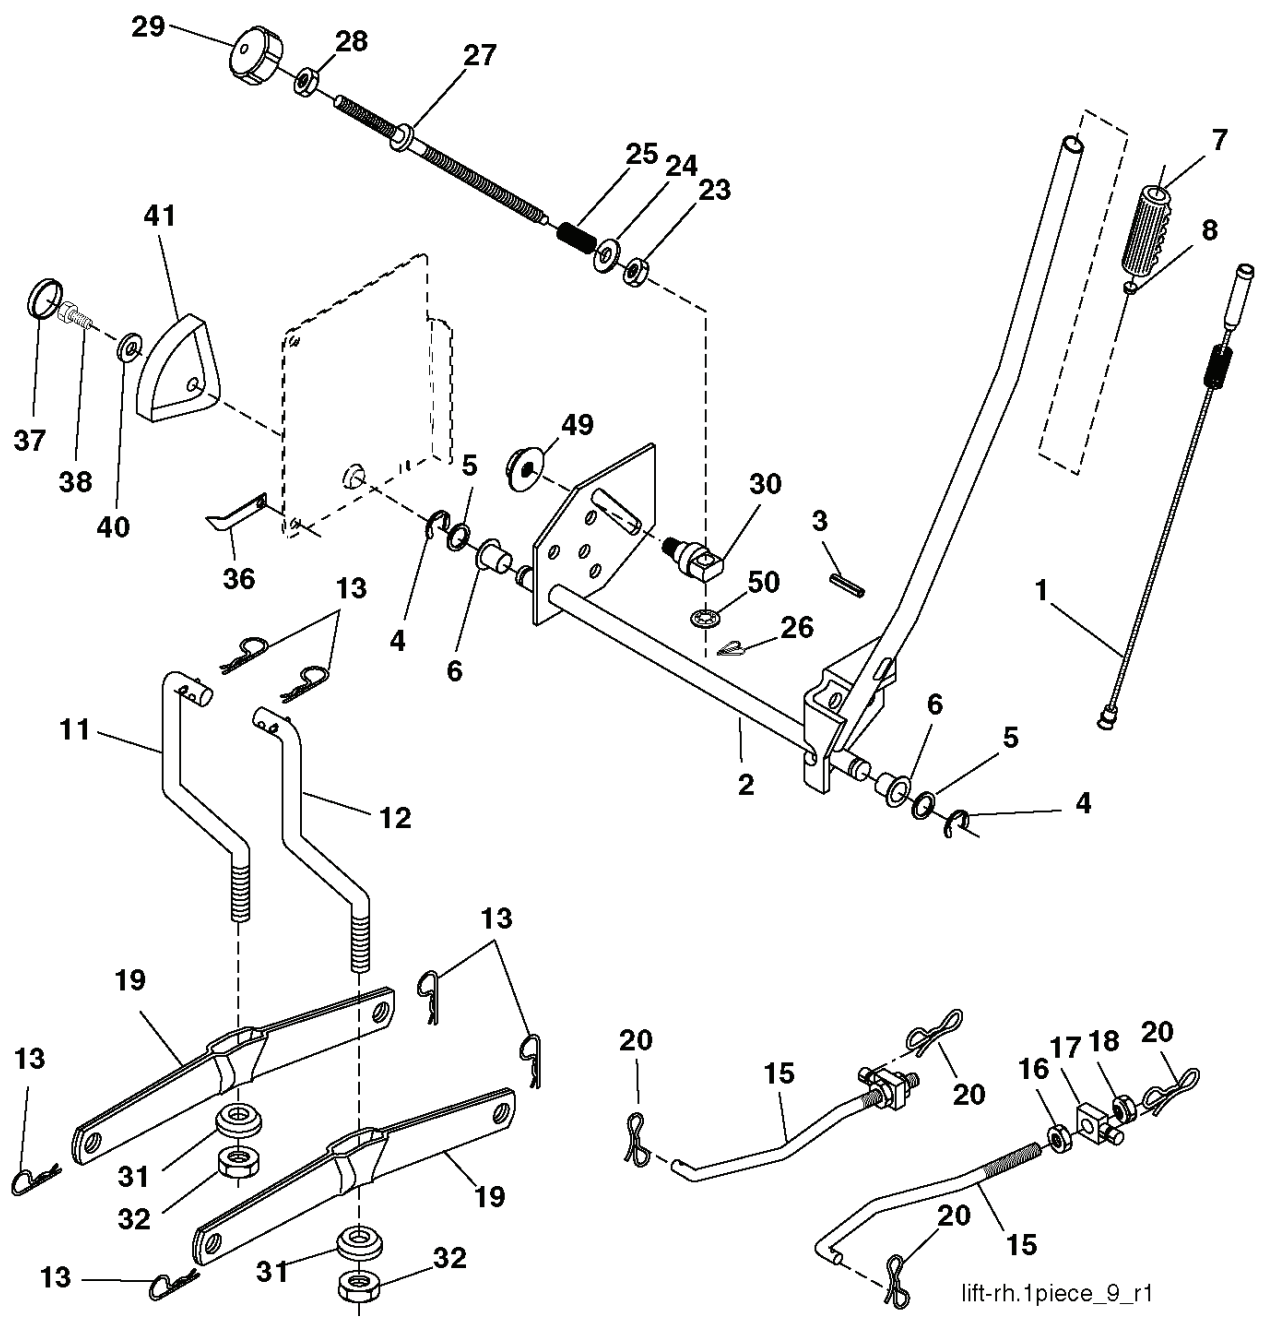

lift-rh.1piece_9_r1

REF.	PART NO.	DESCRIPTION	REMARK	QTY.	KIT
1	532405007	PLUNGE		1	
2	532198070	SHAFT		1	
3	532188822	GROOVED PIN		1	
4	812000002	RETAINER RING		1	
5	819211621	WASHER		1	
6	532120183	BEARING		1	
7	532125631	HANDLE		1	
8	532122365	PLUG		1	
11	532165829	ROD		1	
12	532165831	ROD		1	
13	532124670	RETAINER RING		1	
15	532173288	LINK		1	
16	873350800	NUT		1	
17	532175689	BRACKET		1	
18	873800800	NUT		1	
19	532139868	LEVER		1	
20	532194209	SPRING		1	
23	532110807	NUT		1	
24	819131016	WASHER		1	
25	532164024	SPRING		1	
26	532169484	PIN		1	
27	532164543	ROD		1	
28	873350600	NUT		1	
29	532138057	KNOB		1	
30	532150233	TRUNNION		1	
31	532169865	BEARING		1	
32	873540600	NUT		1	
36	532155097	INDICATOR		1	
37	532123935	PLUG		1	
38	817060516	SCREW		1	
40	819112410	WASHER		1	
41	532123934	INDICATOR		1	
49	532145212	NUT		1	
50	532110452	NUT		1