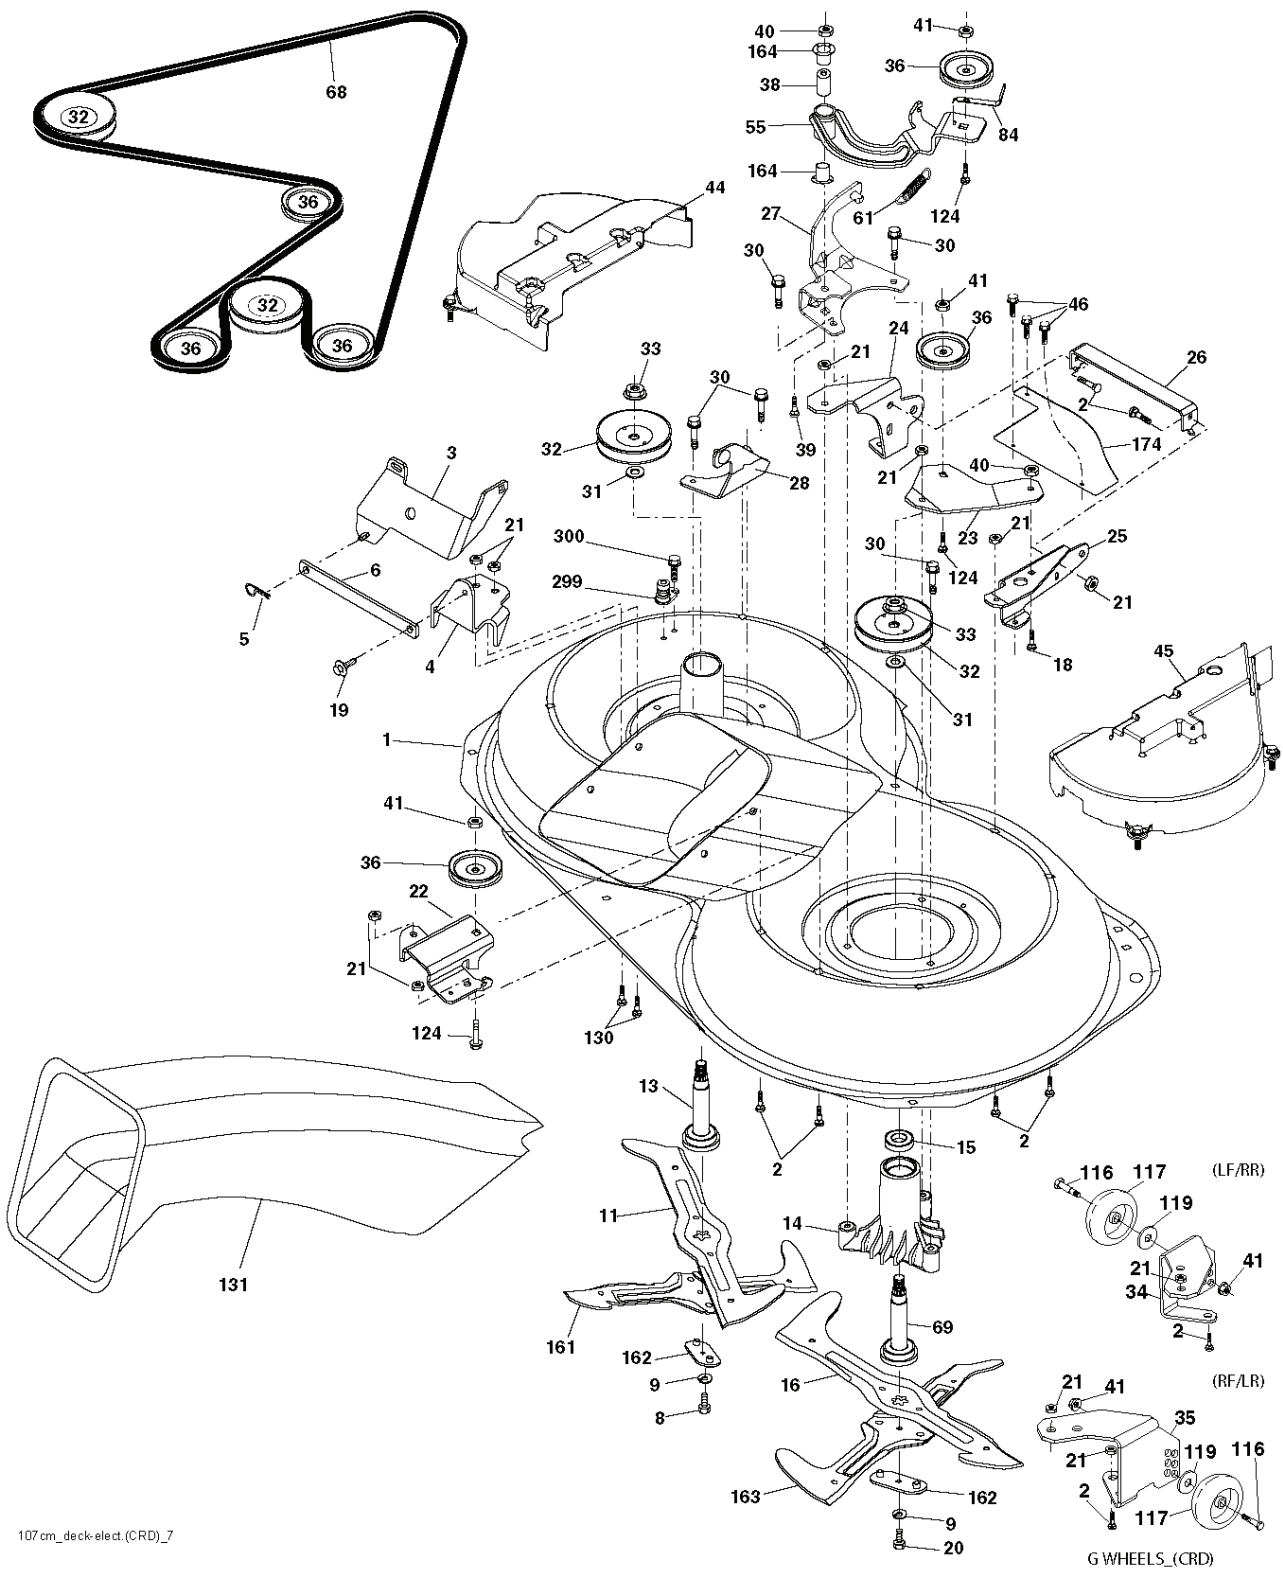

107 cm_deck-elect.(CRD)_7

G WHEELS_(CRD)

REF.	PART NO.	DESCRIPTION	REMARK	QTY.	KIT
1	532169160	HOUSING		1	
2	872140506	BOLT		1	
3	532431864	BRACKET		1	
4	532169167	BRACKET		1	
5	532124670	RETAINER RING		1	
6	532165557	ROD		1	
8	532181712	BOLT		1	
9	810030600	WASHER		1	
11	532180583	BLADE		1	
13	532137645	SHAFT		1	
14	532128774	BEARING HOUSING		1	
15	532110485	BEARING		1	
16	532180584	BLADE		1	
18	872110606	BOLT		1	
19	532132827	SPEC. BOLT		1	
20	532181713	BOLT		1	
21	873680500	NUT		1	
22	532169165	BRACKET		1	
23	532169166	BRACKET		1	
24	532413436	BRACKET		1	
25	532400105	BRACKET		1	
26	532400110	SUPPORT		1	
27	532169172	BRACKET		1	
28	532169168	BRACKET		1	
30	532173984	SCREW		1	
31	532187690	WASHER		1	
32	532198145	PULLEY		1	
33	532400234	NUT		1	
34	532400103	BRACKET		1	
35	532400104	BRACKET		1	
36	532146763	PULLEY		1	
38	532169851	SPACER		1	
39	872110622	BOLT		1	
40	873680600	NUT		1	
41	873900600	NUT		1	
44	532432404	COVER		1	
45	532432405	COVER		1	
46	532137729	SCREW		1	
55	532169849	LEVER		1	
61	532199487	SPRING		1	
68	532402009	BELT		1	
69	532165482	SHAFT		1	
84	532156085	BELT GUIDE		1	
116	532193406	BOLT		1	
117	532174873	WHEEL		1	
119	819132012	WASHER		1	
124	872110612	BOLT		1	
130	872110506	BOLT		1	
131	532165661	PIPE		1	
161	532180424	BLADE		1	
162	532180878	ADAPTER		1	
163	532180425	BLADE		1	
164	532124937	BEARING COL. STRG.		1	
174	532400240	PLATE		1	
299	532415598	HOSE COUPLING		1	
300	532152927	SCREW		1	
---	532181857	BEARING HOUSING		1	
---	532181858	BEARING HOUSING		1	
---	532432330	CUTTING DECK		1