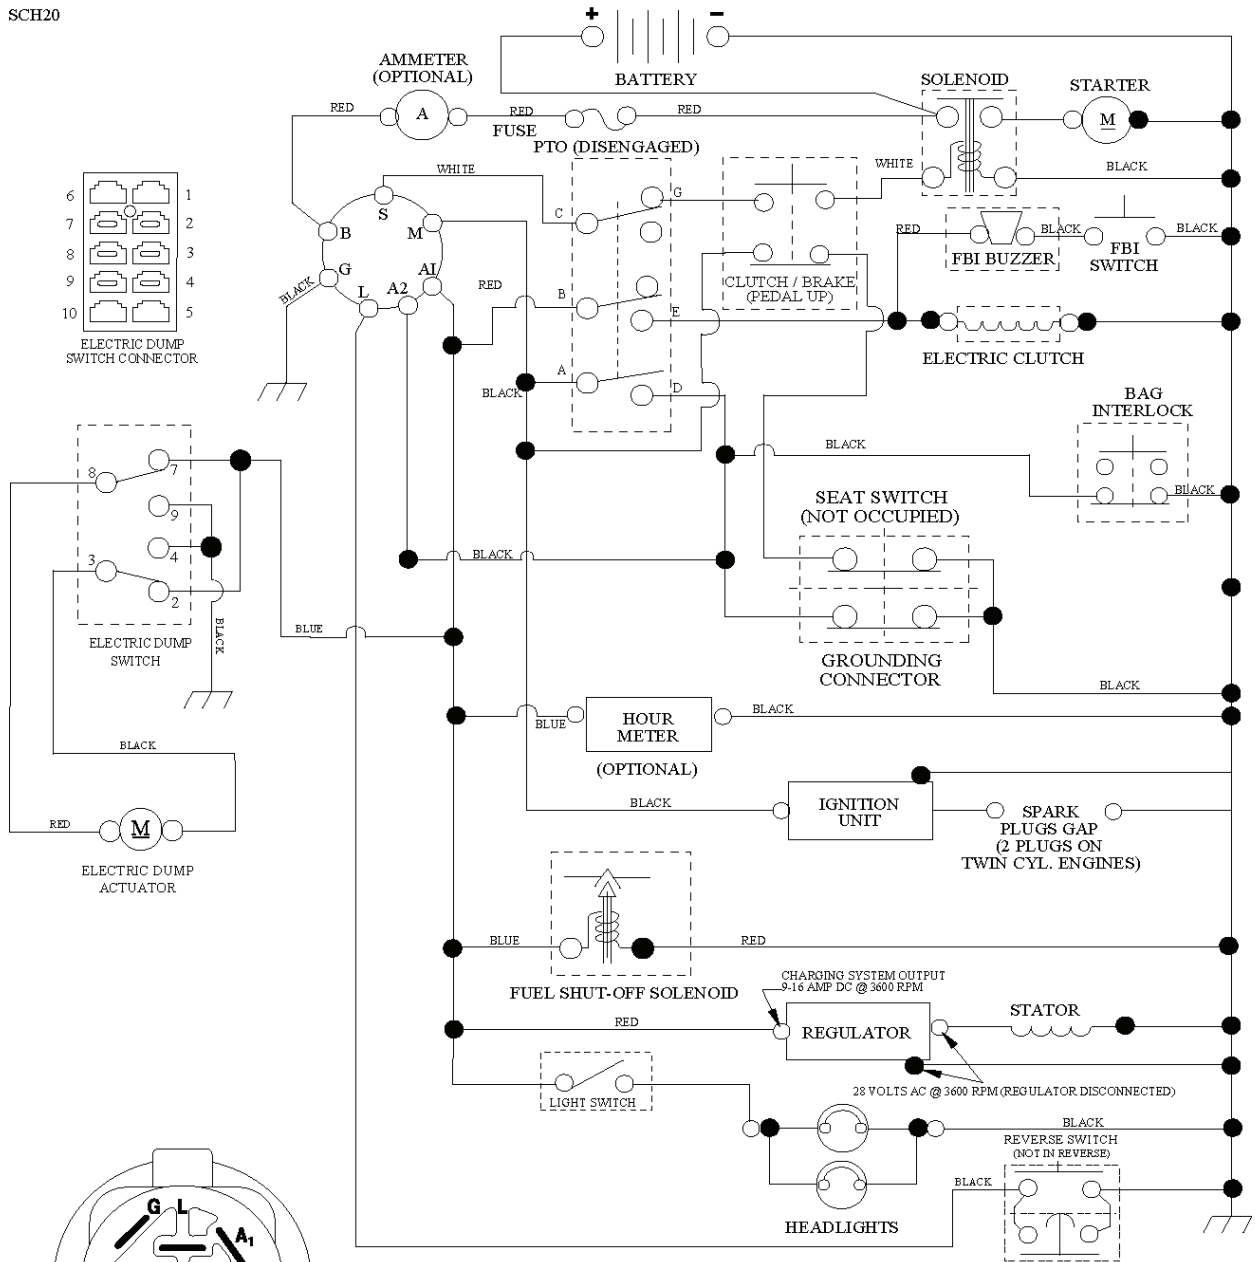

POSITION	CIRCUIT	"MAKE"
OFF	M+G+A1	
RUN/OVERRIDE	B+A1	
RUN	B+A1	L+A2
START	B + S + A1	

WIRING INSULATED CLIPS
NOTE: IF WIRING INSULATED CLIPS WERE REMOVED FOR SERVICING OF UNIT, THEY SHOULD BE RE-INSTALLED TO PROPERLY SECURE YOUR WIRING.

POSITION	CIRCUIT
OFF	C + G, B + H
ON	C + F, B + E, A + D