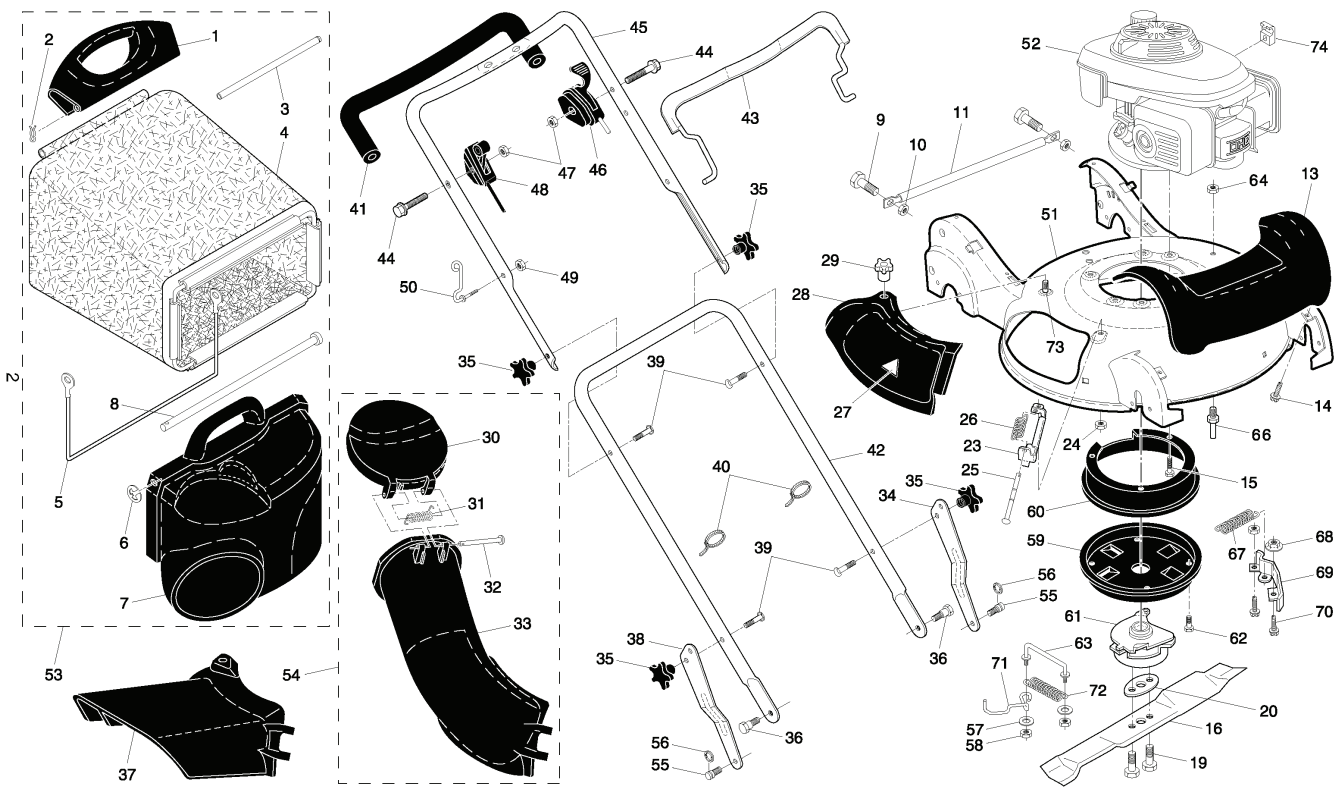

ROTARY LAWN MOWER - - MODEL NUMBER **R152SVBBC** (96141006300) PRODUCT NUMBER 961 41 00-63

REF.	PART NO.	DESCRIPTION	REMARK	QTY.	KIT
1	532190582	HANDLE		1	
2	532065322	CLAMP		1	
3	532183483	PIN		1	
4	532401898	BOX		1	
5	532188506	FRAME		1	
6	812000014	RETAINER RING		1	
7	532190581	BAG		1	
8	532183479	PIN		1	
9	872140405	BOLT		1	
10	873800400	NUT		1	
11	532190692	PIPE		1	
13	532190519	COVER		1	
14	532194189	SCREW		1	
15	532150406	BOLT		1	
16	532199380	BLADE		1	
19	532193407	BOLT		1	
20	532193409	SPACER WASHER		1	
23	532183609	BRACKET		1	
24	532751152	NUT		1	
25	532183445	PIN		1	
26	532183446	SPRING		1	
27	532182166	DECAL		1	
28	532190515	PLATE		1	
29	532183447	KNOB		1	
30	532190580	PLATE		1	
31	532183478	SPRING		1	
32	532183445	PIN		1	
33	532190578	PIPE		1	
34	532190619	BRACKET		1	
35	532185588	KNOB		1	
36	532194187	BOLT		1	
37	532185996	DEFLECTOR		1	
38	532190621	BRACKET		1	
39	532191574	SCREW		1	
40	532066426	HOOP		1	
41	532182748	HANDLE		1	
42	532187096	HANDLE		1	
43	532186299	BAIL		1	
44	532189937	SCREW		1	
45	532186296	HANDLE		1	
46	532196541	CONTROL		1	
47	532132004	NUT		1	
48	532191257	THROTTLE CONTROL		1	
49	532183365	SCREW		1	
50	532188501	LEVER		1	
51	532400728	DECK SHELL		1	
53	532401896	BAG		1	
54	532189014	PIPE		1	
55	532194192	STUD		1	
56	812000058	E-CLIP		1	
57	532053998	WASHER		1	
58	873510600	NUT		1	
59	532190931	BELT COVER		1	
60	532190930	BELT COVER		1	
62	532750097	SCREW HEX HEAD RL508A/B		1	
63	532180188	LINK		1	
64	873197033	NUT		1	
66	532182131	STUC.GUIDE.BELT.RWGD		1	
67	532180393	SPRING		1	
68	873900400	NUT		1	
69	532190929	BRAKE.CLUTCH		1	
70	874780410	BOLT		1	
71	532188545	KEEPER		1	
72	532180394	SPRING		1	
73	532188634	STUD		1	
74	532190903	CLAMP		1	
--	532182134	DECALC."WARNING"		1	
--	532194070	OPERATORS MANUAL		1	
--	532194071	OPERATORS MANUAL		1	
--	532199407	OPERATORS MANUAL		1	
--	532199408	OPERATORS MANUAL		1