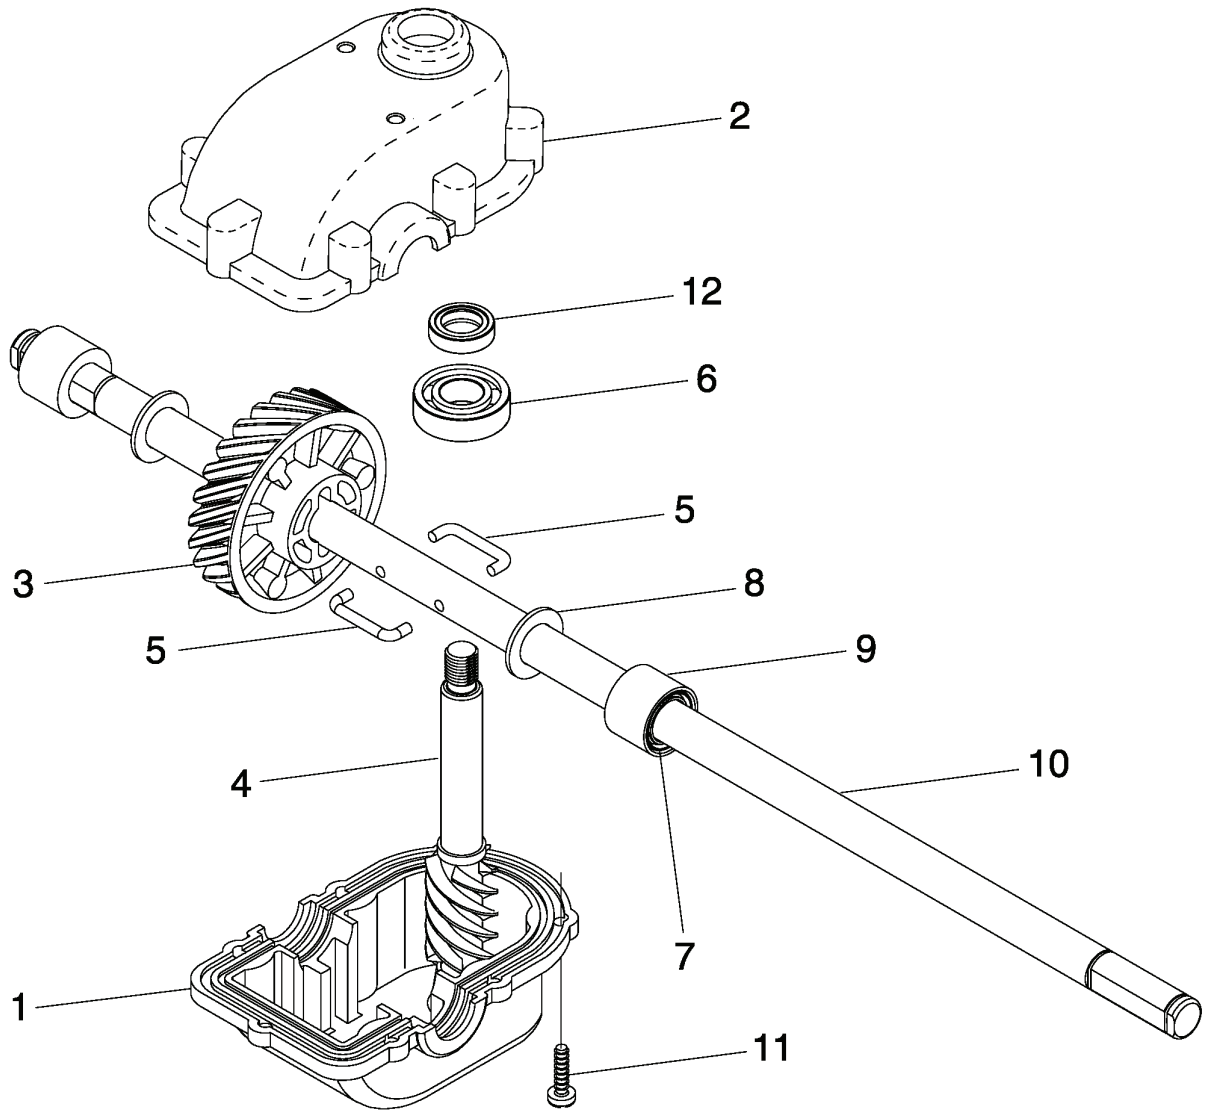

152SVBBC, 96141006300, 961410063, 2006

SPARE PARTS LIST

ROTARY LAWN MOWER - - MODEL NUMBER R152SVBBC (96141006300)
PRODUCT NUMBER 961 41 00-63
GEAR CASE ASSEMBLY - - PART NUMBER 532 18 82-94

REF.	PART NO.	DESCRIPTION	REMARK	QTY.	KIT
1	532187530	CARTER INF. BOITE DE VITESSE		1	
2	532191245	GEAR HOUSING		1	
3	532187532	PINION		1	
4	532191246	SHAFT		1	
5	532183505	WIRE, FORMED		1	
6	532183506	BALL BEARING		1	
7	532183508	SEAL, OUTPUT SHAFT		1	
8	532183509	WASHER		1	
9	532183511	BUSHING		1	
10	532191247	SHAFT		1	
11	532183513	SCREW		1	
12	532183514	SEAL, INPUT SHAFT		1	
--	532750369	GREASE		1	

ROTARY LAWN MOWER - - MODEL NUMBER **R152SVBBC** (96141006300) PRODUCT NUMBER 961 41 00-63

REF.	PART NO.	DESCRIPTION	REMARK	QTY.	KIT
1	532197012	CONTROL		1	
2	532195761	COVER		1	
3	532187353	DISC		1	
4	532190037	ARM		1	
5	532195762	COVER		1	
6	532181698	SCREW		1	
7	532400723	BRACKET		1	
8	532186297	HUB CAP		1	
9	532197011	CABLE		1	
10	532190565	COVER		1	
11	532194188	SCREW		1	
12	812000012	RETAINER RING		1	
13	532194186	SCREW		1	
14	532187120	BEARING		1	
15	532188294	GEARBOX		1	
16	532194124	SPRING		1	
17	532196822	BRACKET		1	
18	532163409	SCREW		1	
19	532194128	PULLEY		1	
21	532132004	NUT		1	
22	532193791	PULLEY		1	
23	532188152	O-RING		1	
24	532145212	NUT		1	
25	873930500	NUT		1	
26	532196542	LEVER		1	
27	532166043	PULLEY		1	
28	532160829	BOLT		1	
29	817060410	SCREW		1	
30	532183457	SHIELD		1	
31	532088348	WASHER		1	
32	532192619	WHEEL		1	
33	532083923	NUT		1	
34	532183695	HUB CAP		1	
35	532185994	KNOB		1	
36	532188291	SPRING		1	
37	532175098	PAWL		1	
38	812000058	E-CLIP		1	
39	532175103	GEAR		1	
40	532175105	SPACER		1	
41	532175104	DISC		1	
42	532184172	SEALING		1	
43	532190520	LEVER		1	
44	532190518	LEVER		1	
46	532192230	WHEEL		1	
47	532183438	BUSHING		1	
48	532169675	PIN		1	
49	532196469	SHAFT		1	
50	532183688	BELT		1	
51	532188331	PINION		1	
52	532175102	SPACER		1	
53	532195995	SHAFT		1	
54	532188330	PINION		1	
55	532189378	DECAL		1	
69	532751068	BEARING		1	