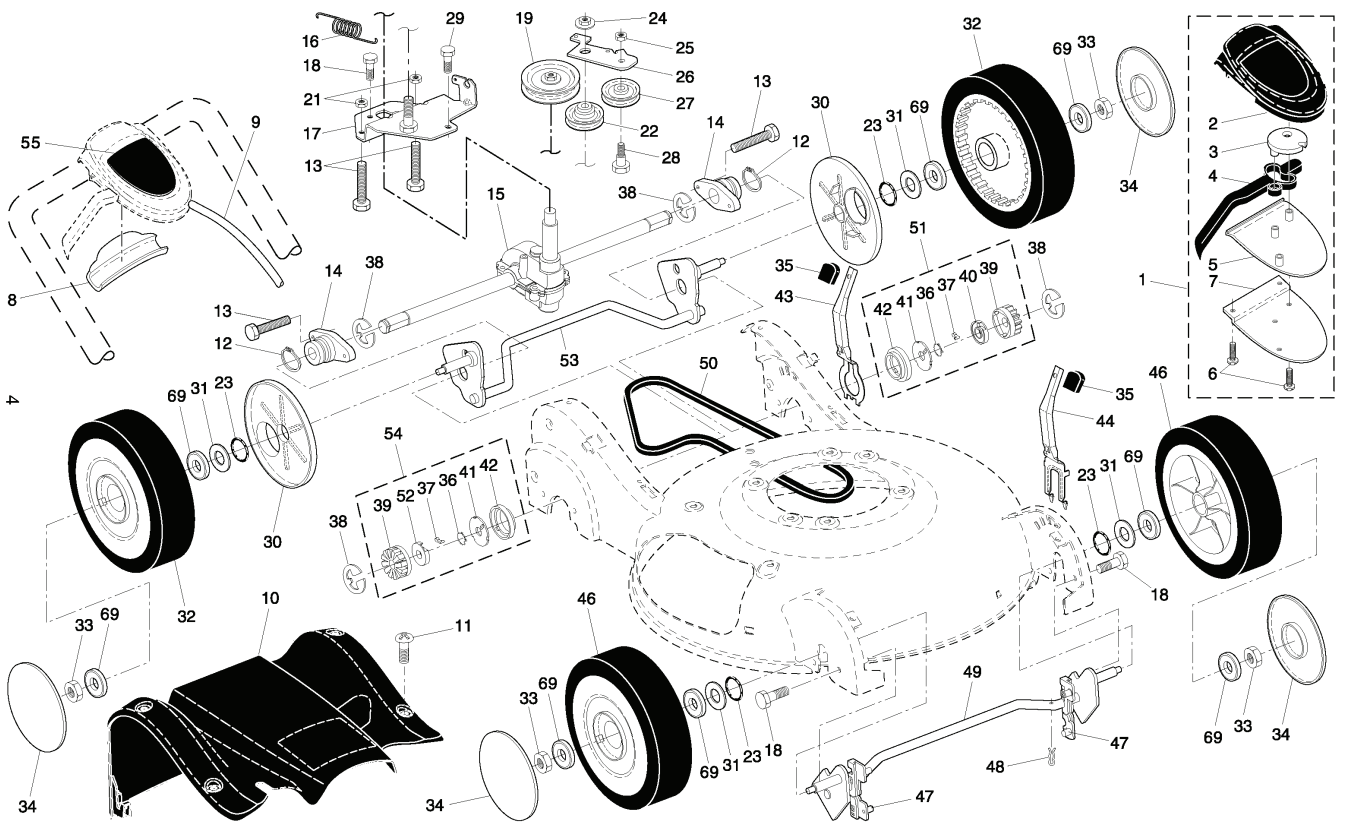

152SVBBC, 96141006300, 961410063, 2006

SPARE PARTS LIST

ROTARY LAWN MOWER - - MODEL NUMBER R152SVBBC (96141006300)
PRODUCT NUMBER 961 41 00-63
GEAR CASE ASSEMBLY - - PART NUMBER 532 18 82-94

REF.	PART NO.	DESCRIPTION	REMARK	QTY.	KIT
1	532187530	CARTER INF. BOITE DE VITESSE		1	
2	532191245	GEAR HOUSING		1	
3	532187532	PINION		1	
4	532191246	SHAFT		1	
5	532183505	WIRE, FORMED		1	
6	532183506	BALL BEARING		1	
7	532183508	SEAL, OUTPUT SHAFT		1	
8	532183509	WASHER		1	
9	532183511	BUSHING		1	
10	532191247	SHAFT		1	
11	532183513	SCREW		1	
12	532183514	SEAL, INPUT SHAFT		1	
--	532750369	GREASE		1	

ROTARY LAWN MOWER - - MODEL NUMBER **R152SVBBC** (96141006300) PRODUCT NUMBER 961 41 00-63

REF.	PART NO.	DESCRIPTION	REMARK	QTY.	KIT
1	532197012	CONTROL		1	
2	532195761	COVER		1	
3	532187353	DISC		1	
4	532190037	ARM		1	
5	532195762	COVER		1	
6	532181698	SCREW		1	
7	532400723	BRACKET		1	
8	532186297	HUB CAP		1	
9	532197011	CABLE		1	
10	532190565	COVER		1	
11	532194188	SCREW		1	
12	812000012	RETAINER RING		1	
13	532194186	SCREW		1	
14	532187120	BEARING		1	
15	532188294	GEARBOX		1	
16	532194124	SPRING		1	
17	532196822	BRACKET		1	
18	532163409	SCREW		1	
19	532194128	PULLEY		1	
21	532132004	NUT		1	
22	532193791	PULLEY		1	
23	532188152	O-RING		1	
24	532145212	NUT		1	
25	873930500	NUT		1	
26	532196542	LEVER		1	
27	532166043	PULLEY		1	
28	532160829	BOLT		1	
29	817060410	SCREW		1	
30	532183457	SHIELD		1	
31	532088348	WASHER		1	
32	532192619	WHEEL		1	
33	532083923	NUT		1	
34	532183695	HUB CAP		1	
35	532185994	KNOB		1	
36	532188291	SPRING		1	
37	532175098	PAWL		1	
38	812000058	E-CLIP		1	
39	532175103	GEAR		1	
40	532175105	SPACER		1	
41	532175104	DISC		1	
42	532184172	SEALING		1	
43	532190520	LEVER		1	
44	532190518	LEVER		1	
46	532192230	WHEEL		1	
47	532183438	BUSHING		1	
48	532169675	PIN		1	
49	532196469	SHAFT		1	
50	532183688	BELT		1	
51	532188331	PINION		1	
52	532175102	SPACER		1	
53	532195995	SHAFT		1	
54	532188330	PINION		1	
55	532189378	DECAL		1	
69	532751068	BEARING		1	