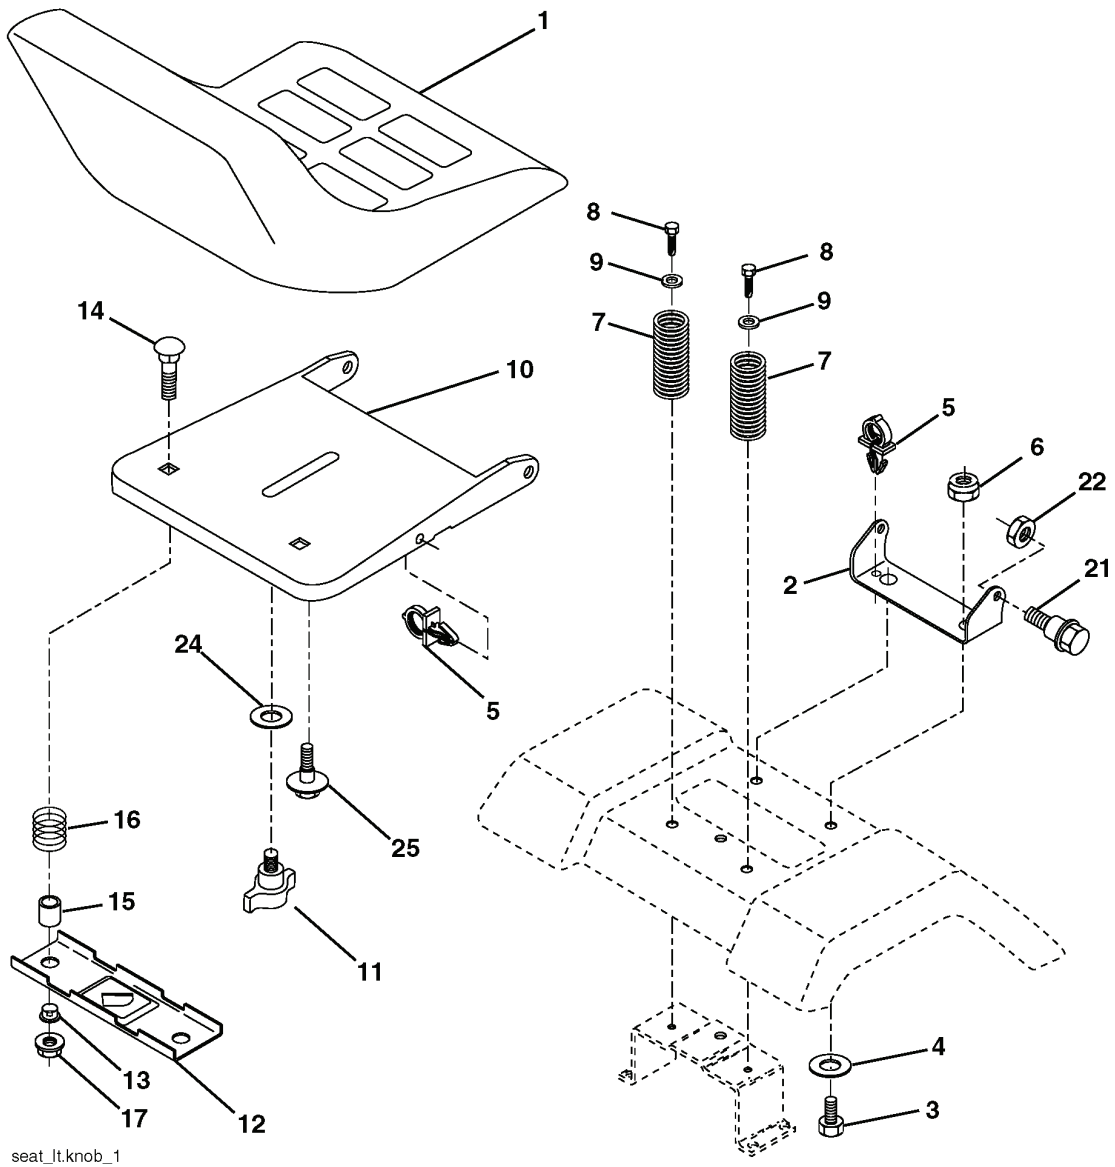

# REPAIR PARTS

TRACTOR - MODEL NO. LTH151 (96011000200), PRODUCT NO. 954 17 02-41  
ELECTRICAL

---

REF.	PART NO.	DESCRIPTION	REMARK	QTY.	KIT
1	532144927	BATTERY		1	
2	874760412	BOLT		1	
8	532176689	BATTERY BOX		1	
16	532176138	MICRO SWITCH		1	
21	532175688	HARNESS		1	
22	532004152	BULB		1	
24	532124780	CABLE		1	
25	532146147	CABLE		1	
26	532175158	FUSE		1	
27	873510400	NUT		1	
28	532124773	CABLE		1	
29	532121305	SWITCH		1	
30	532175566	SWITCH		1	
33	532140401	KEY		1	
40	532179720	HARNESS		1	
41	871110408	BOLT		1	
42	532131563	COVER		1	
43	532178861	SOLENOID		1	
48	532140844	ADAPTER		1	
52	532141940	WIRE		1	
90	532180449	COVER		1	

# REPAIR PARTS

TRACTOR - MODEL NO. LTH151 (96011000200), PRODUCT NO. 954 17 02-41  
SEAT ASSEMBLY

seat\_lt.knob\_1

---

REF.	PART NO.	DESCRIPTION	REMARK	QTY.	KIT
1	532184992	SEAT		1	
2	532140551	BRACKET		1	
3	871110616	SCREW		1	
4	819131610	WASHER		1	
5	532145006	CLIP		1	
6	873800600	NUT		1	
7	532124181	SPRING		1	
8	817000616	SCREW		1	
9	819131614	WASHER		1	
10	532182493	BRACKET		1	
11	532166369	WING NUT		1	
12	532121246	BRACKET		1	
13	532121248	BUSHING		1	
14	872050412	BOLT		1	
15	532134300	SPACER		1	
16	532121250	SPRING		1	
17	532123976	LOCKNUT		1	
21	532171852	BOLT		1	
22	873800500	LOCK NUT		1	
24	819171912	WASHER		1	
25	532127018	BOLT		1	