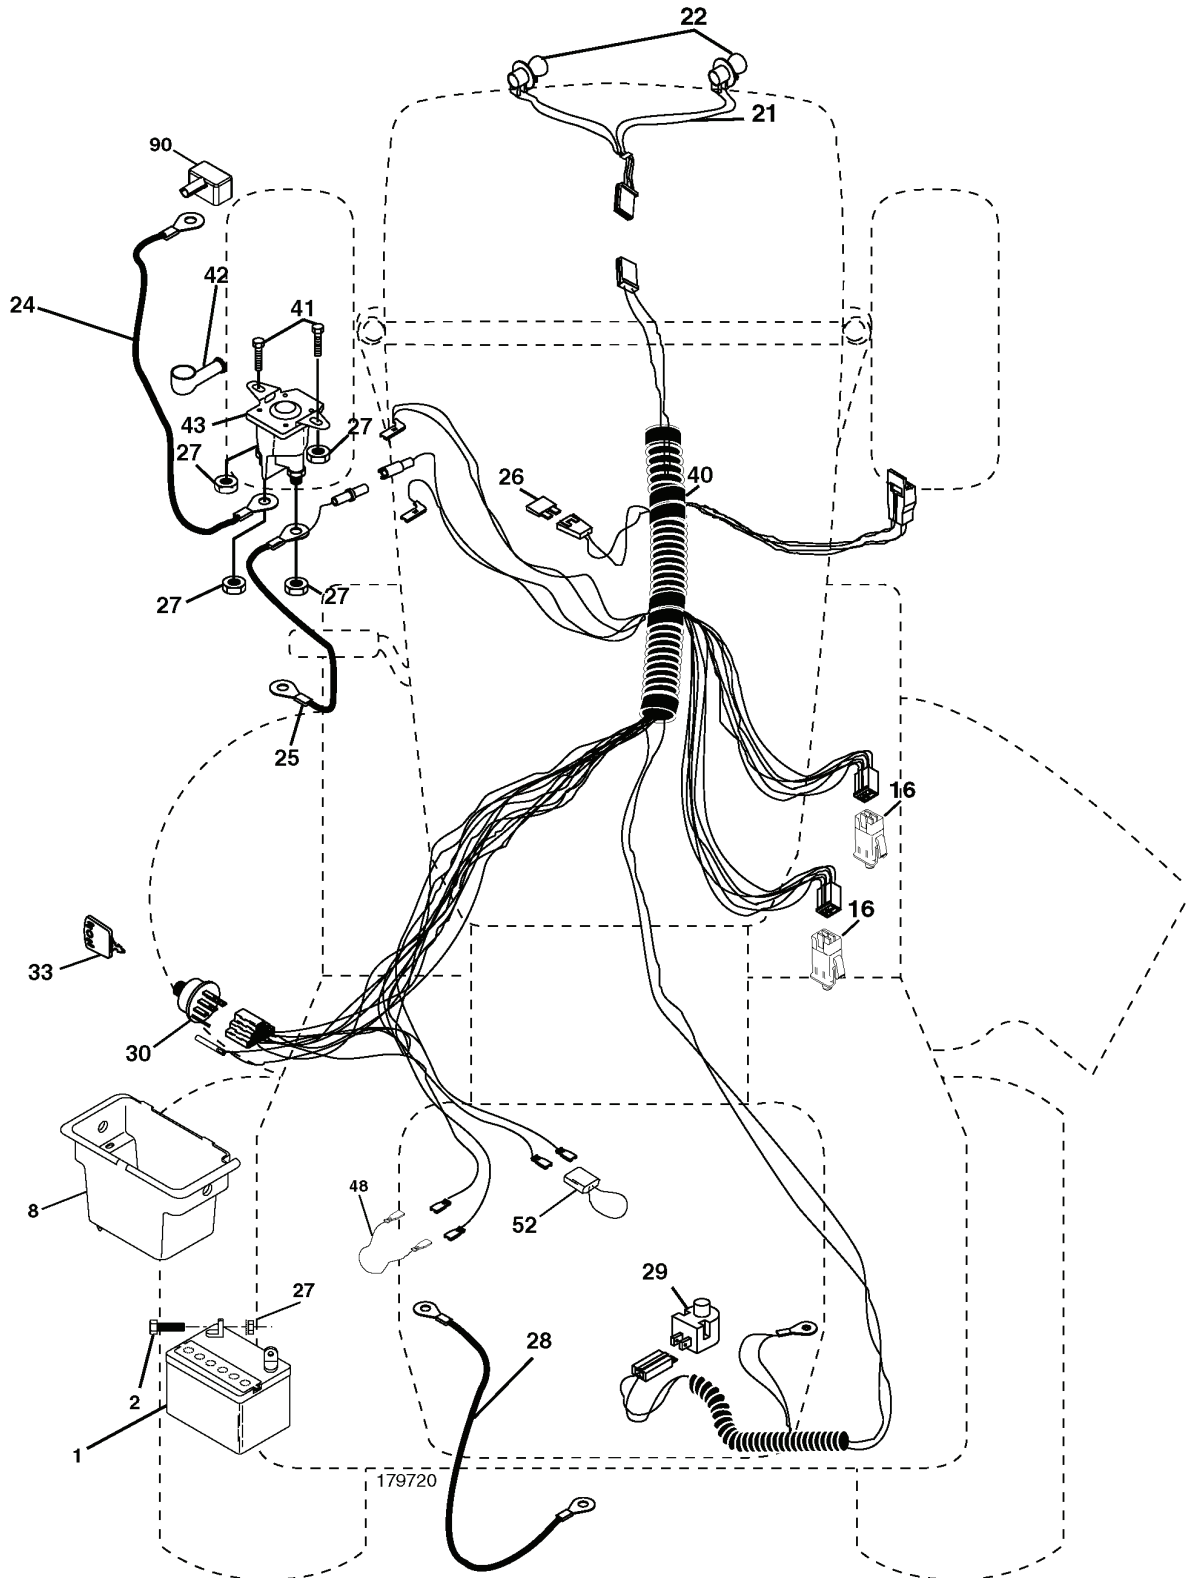

REPAIR PARTS

TRACTOR - MODEL NO. LTH151 (96011000200), PRODUCT NO. 954 17 02-41
ELECTRICAL

REF.	PART NO.	DESCRIPTION	REMARK	QTY.	KIT
1	532144927	BATTERY		1	
2	874760412	BOLT		1	
8	532176689	BATTERY BOX		1	
16	532176138	MICRO SWITCH		1	
21	532175688	HARNESS		1	
22	532004152	BULB		1	
24	532124780	CABLE		1	
25	532146147	CABLE		1	
26	532175158	FUSE		1	
27	873510400	NUT		1	
28	532124773	CABLE		1	
29	532121305	SWITCH		1	
30	532175566	SWITCH		1	
33	532140401	KEY		1	
40	532179720	HARNESS		1	
41	871110408	BOLT		1	
42	532131563	COVER		1	
43	532178861	SOLENOID		1	
48	532140844	ADAPTER		1	
52	532141940	WIRE		1	
90	532180449	COVER		1