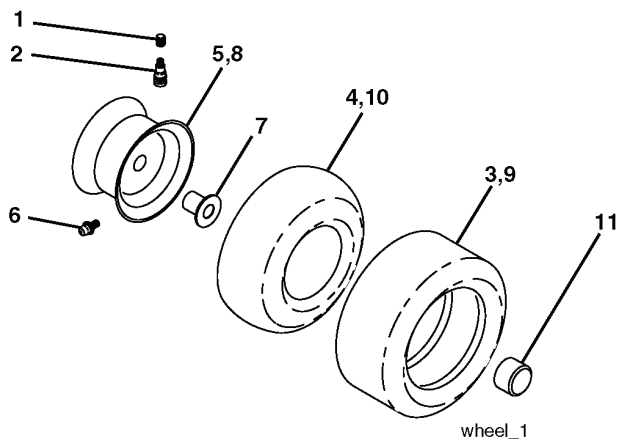

### WHEELS & TIRES

---

REF.	PART NO.	DESCRIPTION	REMARK	QTY.	KIT
1	532059192	CAP VALVE		1	
2	532065139	NIPPLE		1	
3	532106222	TIRE		1	
4	532059904	HOSE		1	
5	532138336	RIM		1	
6	532124957	FITTING		1	
7	532124959	BEARING		1	
8	532138337	RIM SPROCKET		1	
9	532106268	TIRE		1	
10	532124926	HOSE		1	
11	532175039	HUB CAP		1	
--	532144334	SEALING FOAM		1	