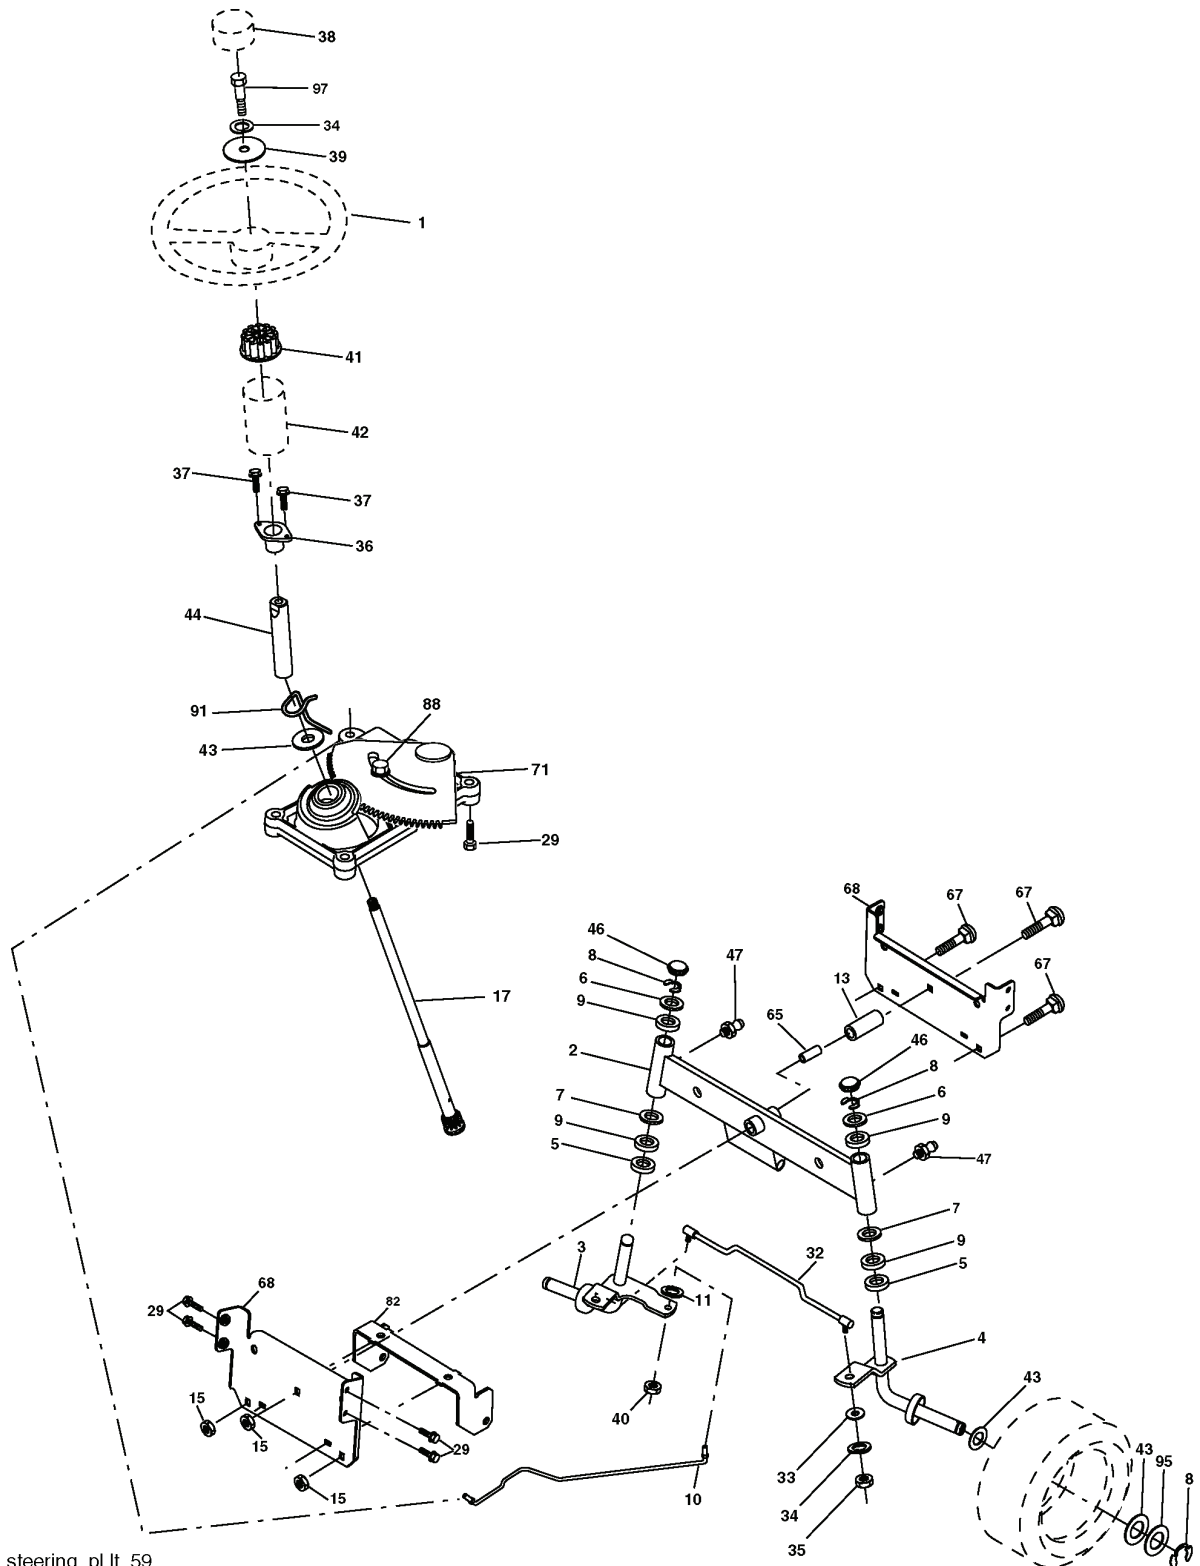

# REPAIR PARTS

TRACTOR - MODEL NO. LTH151 (96011000200), PRODUCT NO. 954 17 02-41  
STEERING ASSEMBLY

REF.	PART NO.	DESCRIPTION	REMARK	QTY.	KIT
1	532193651	STEERING WHEEL		1	
2	532175131	AXLE		1	
3	532169840	SPINDLE		1	
4	532169839	SPINDLE		1	
5	532124931	WASHER		1	
6	532121748	WASHER		1	
7	819272016	WASHER		1	
8	812000029	RETAINER RING		1	
9	532124937	BEARING COL. STRG.		1	
10	532175121	ROD		1	
11	810040600	WASHER		1	
13	532136518	PIPE		1	
15	532145212	NUT		1	
17	532190753	ROD		1	
29	817000612	SCREW		1	
32	532171888	ROD		1	
33	819111216	WASHER		1	
34	810040500	WASHER		1	
35	873540500	NUT		1	
36	532155099	BUSHING		1	
37	532152927	SCREW		1	
38	532193652	HUB		1	
39	819113812	WASHER		1	
40	873540600	NUT		1	
41	532186737	ADAPTER		1	
42	532169634	SLEEVE		1	
43	532121749	WASHER		1	
44	532190752	SHAFT		1	
46	532121232	HUB CAP		1	
47	532183226	FITTING		1	
65	532160367	SPACER		1	
67	872110618	BOLT		1	
68	532169827	SHAFT		1	
71	532175146	STEERING GEAR		1	
82	532169835	BRACKET		1	
88	532175118	BOLT		1	
91	532175553	SPRING		1	
95	532188967	WASHER		1	
97	874780564	BOLT		1	

# REPAIR PARTS

TRACTOR - MODEL NO. LTH151 (96011000200), PRODUCT NO. 954 17 02-41  
DECALS

---

REF.	PART NO.	DESCRIPTION	REMARK	QTY.	KIT
1	532191150	DECAL		1	
2	532140837	DECAL		1	
3	532188923	DECAL		1	
4	532194402	LABEL		1	
5	532188925	DECAL		1	
7	532188921	DECAL		1	
8	532182166	DECAL		1	
9	532188931	DECAL		1	
10	532145498	DECAL		1	
11	532159736	DECAL		1	
12	532159737	DECAL		1	
13	532180432	DECAL		1	
14	532136832	DECAL		1	
20	532145005	DECAL		1	
--	532188252	PAD, FOOTREST LH		1	
--	532162598	DECAL		1	
--	532188253	PAD, FOOTREST RH		1	
--	532138311	DECAL		1	
--	532166960	DECAL		1	
--	532193895	OPERATORS MANUAL		1	
--	532193896	OPERATORS MANUAL		1	