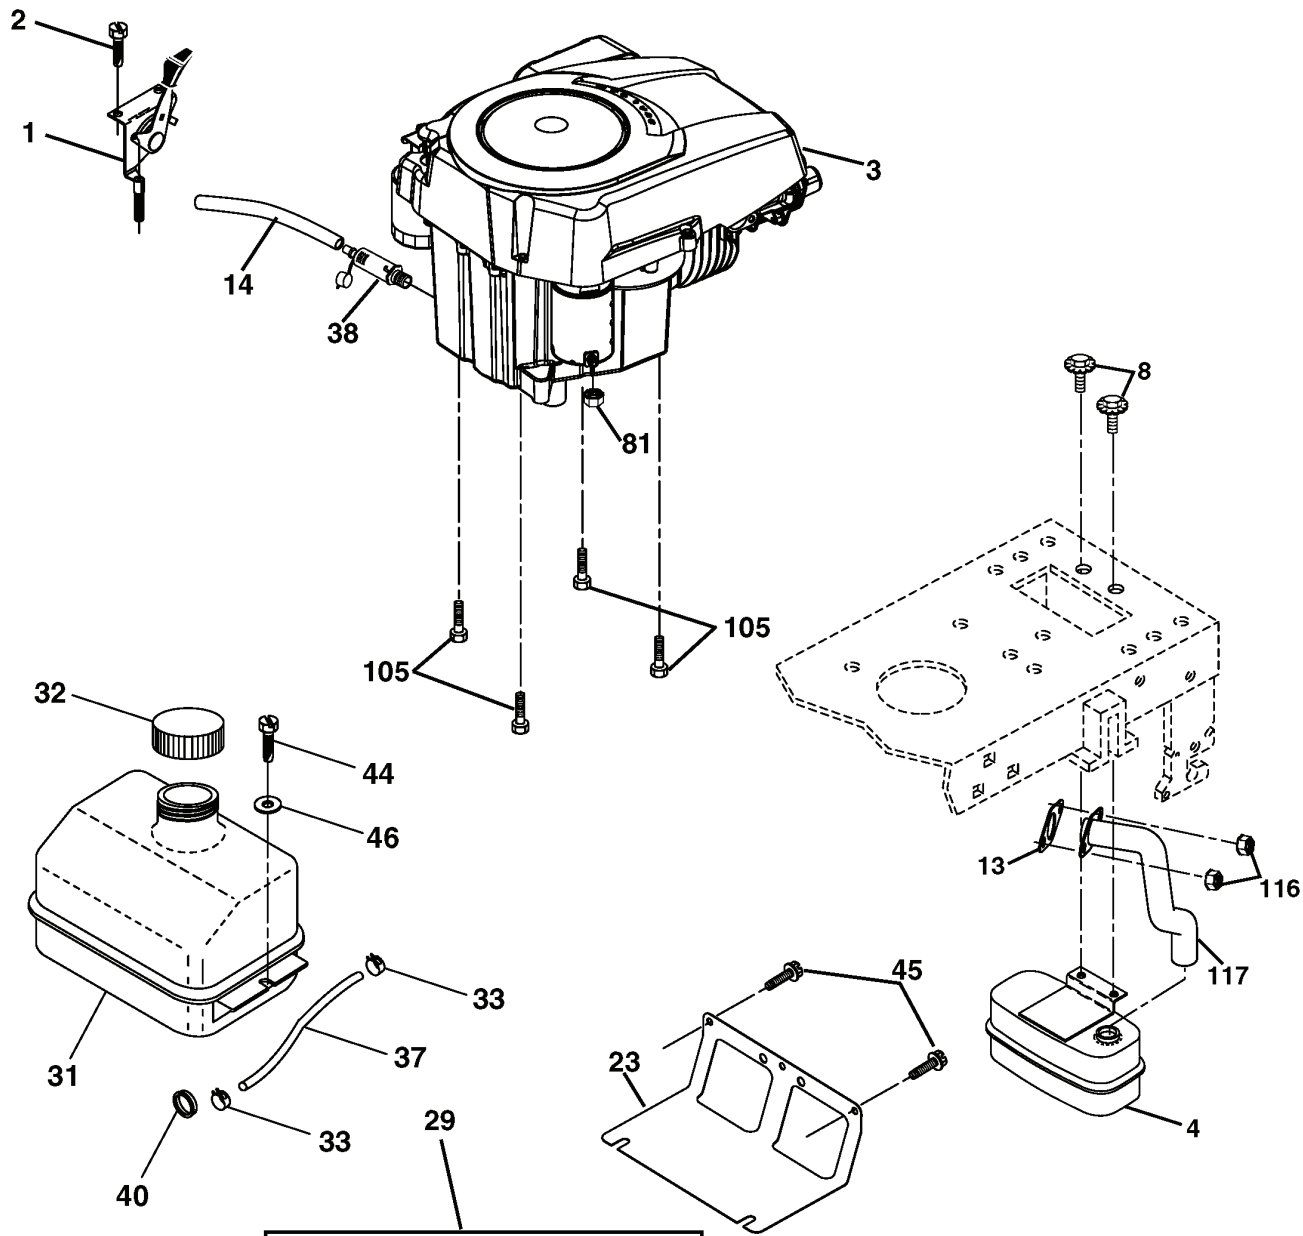

REPAIR PARTS

TRACTOR - MODEL NO. LTH151 (96011000200), PRODUCT NO. 954 17 02-41
ENGINE

OPTIONAL EQUIPMENT
Spark Arrester

REF.	PART NO.	DESCRIPTION	REMARK	QTY.	KIT
1	532170805	CONTROL THROT /CH FLAG		1	
2	817720408	SCREW		1	
4	532188655	MUFFLER		1	
8	532171877	BOLT		1	
13	532185909	GASKET		1	
14	532148456	TUBE		1	
23	532169837	HEAT SHIELD		1	
29	532137180	SPARK ARRESTER KIT		1	
31	532184900	FUEL TANK ASSY		1	
32	532140527	FUEL CAP		1	
33	532123487	HOSE CLAMP		1	
37	532137040	HOSE		1	
38	532181654	PLUG		1	
40	532124028	BUSHING		1	
44	817670412	SCREW		1	
45	817000612	SCREW		1	
46	819091416	WASHER		1	
81	873510400	NUT		1	
105	817120616	SCREW		1	
116	532184362	NUT		1	
117	532188654	TUBE EXHAUST		1