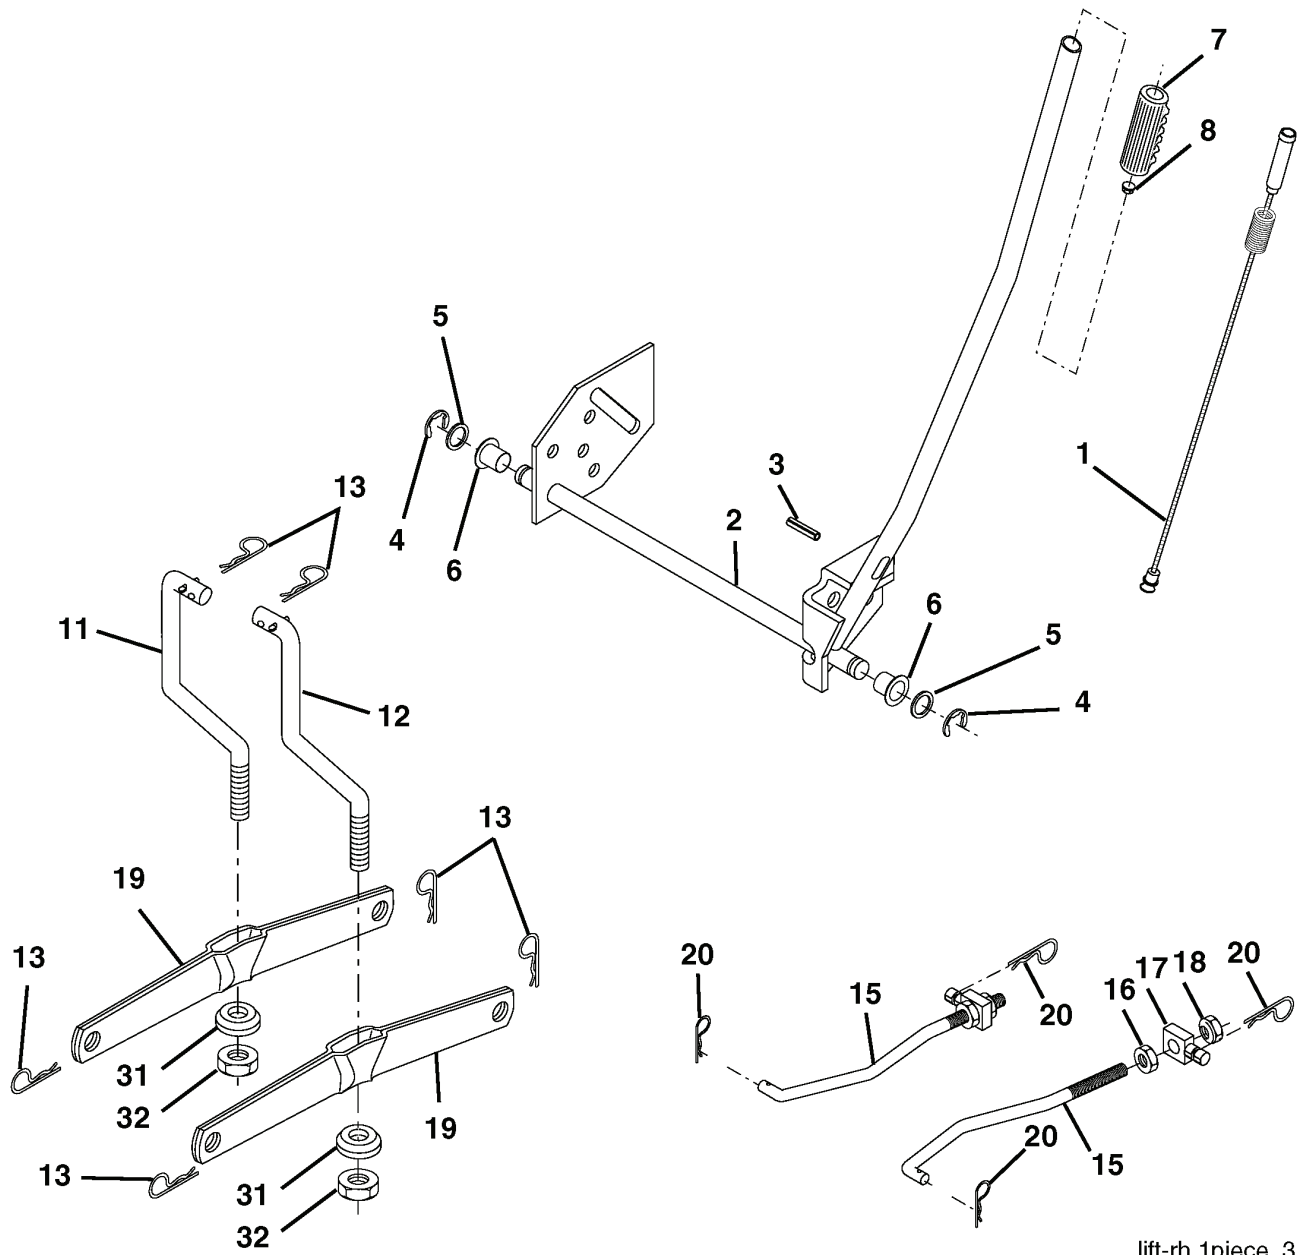

REPAIR PARTS

TRACTOR - MODEL NO. LTH151 (96011000200), PRODUCT NO. 954 17 02-41
MOWER LIFT

lift-rh.1piece_3

REF.	PART NO.	DESCRIPTION	REMARK	QTY.	KIT
1	532159460	WIRE		1	
2	532159471	LEVER		1	
3	532105767	PIN RETAINING SCREW		1	
4	812000002	RETAINER RING		1	
5	819211621	WASHER		1	
6	532120183	BEARING		1	
7	532109413	GRIP		1	
8	532124526	KNOB		1	
11	532139865	LINK		1	
12	532139866	LINK		1	
13	532124670	RETAINER RING		1	
15	532173288	LINK		1	
16	873350800	NUT		1	
17	532175689	BRACKET		1	
18	873800800	NUT		1	
19	532139868	LEVER		1	
20	532163552	CLIP		1	
31	532169865	BEARING		1	
32	873540600	NUT		1