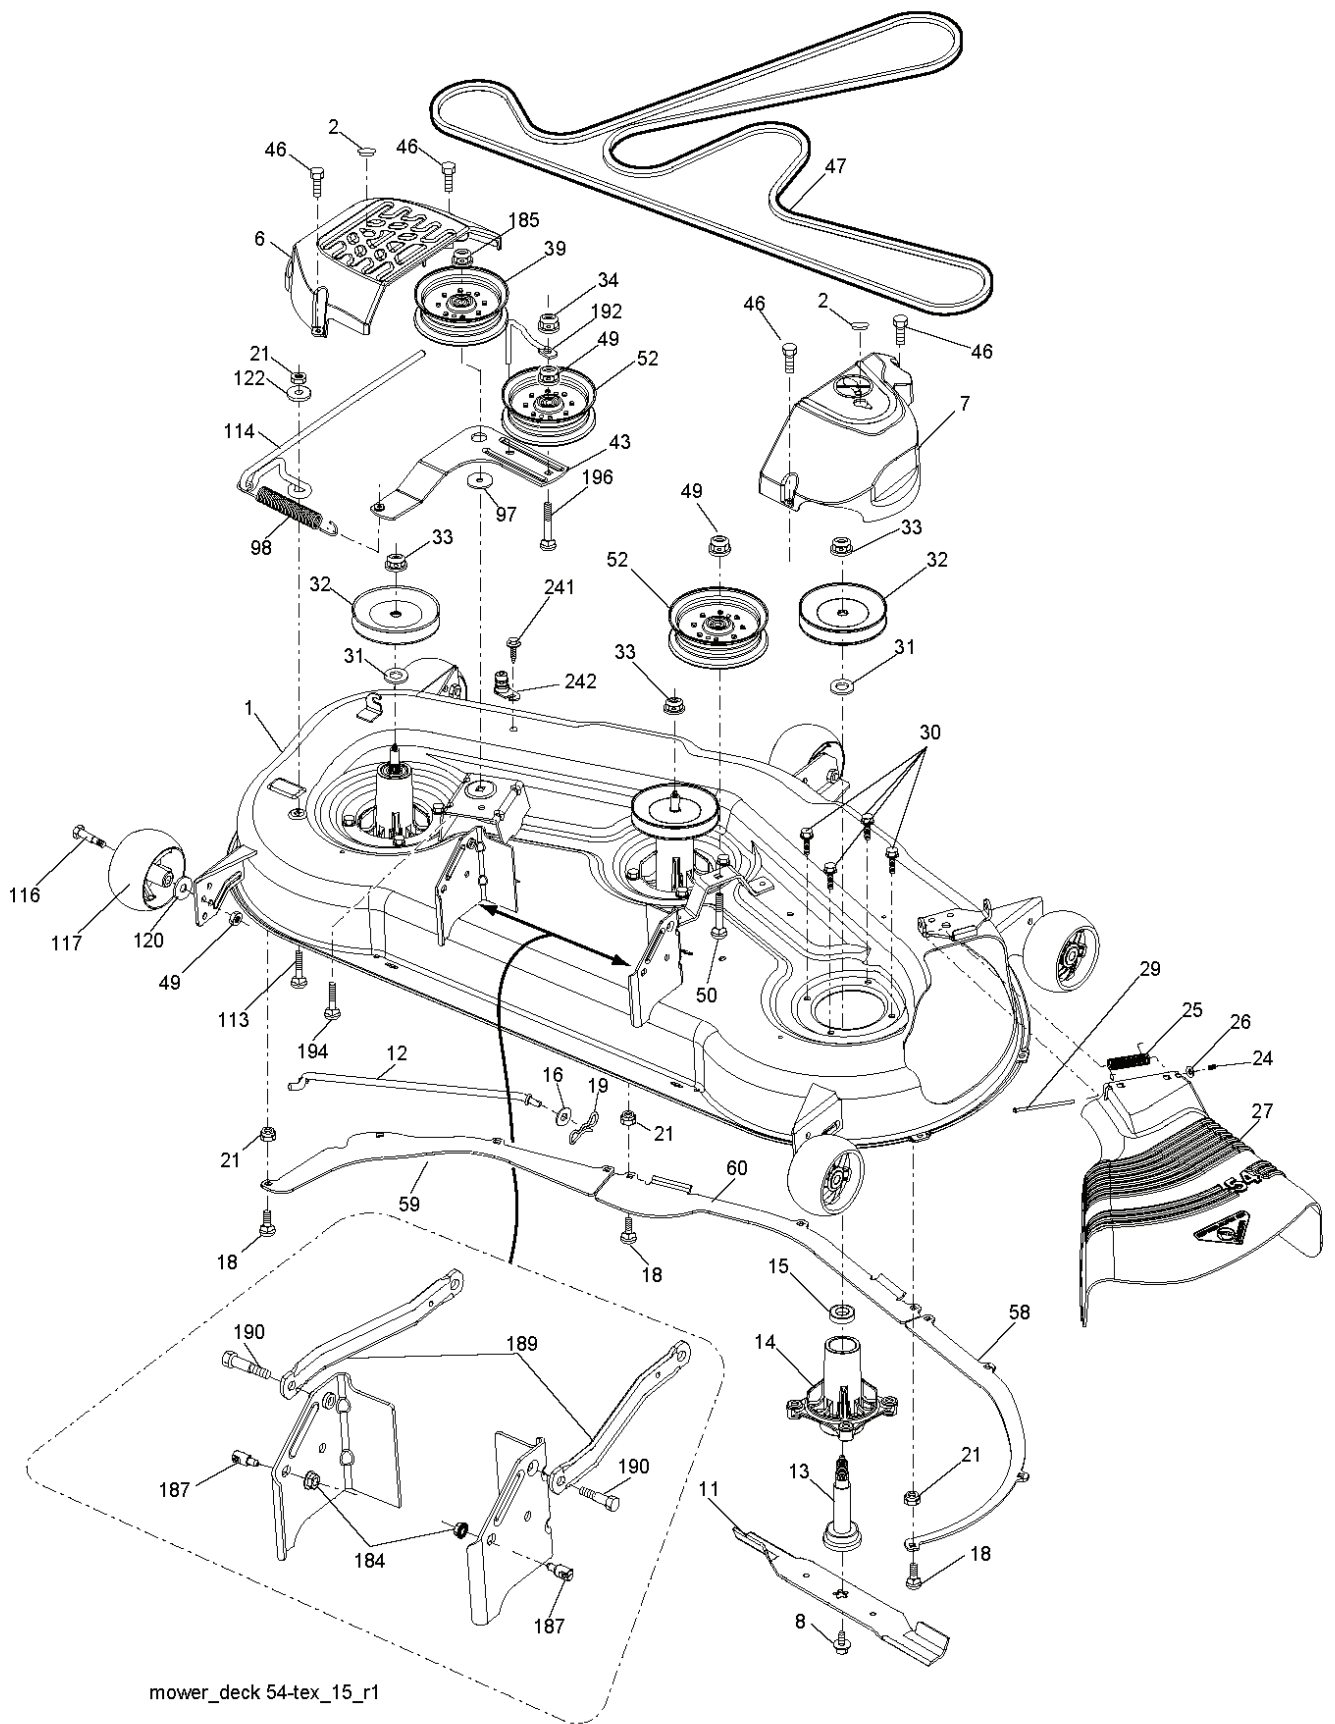

mower_deck 54-tex_15_r1

REF.	PART NO.	DESCRIPTION	REMARK	QTY.	KIT
1	532195632	DECK		1	
2	532178345	PLUG		1	
6	532196066	COVER		1	
7	532197181	COVER		1	
8	532193003	SCREW		1	
11	532401286	BLADE		1	
12	532400337	TIGE ANTI-ROULIS		1	
13	532187291	SHAFT		1	
14	532187281	BEARING HOUSING		1	
15	532110485	BEARING		1	
16	819131312	WASHER		1	
18	872140508	BOLT		1	
19	532194208	PIN		1	
21	873680500	NUT		1	
24	532105304	HUB CAP		1	
25	532178102	SPRING		1	
26	532110452	NUT		1	
27	532188938	DEFLECTOR		1	
29	532131491	SHAFT		1	
30	532173984	SCREW		1	
31	532187690	WASHER		1	
32	532153535	PULLEY		1	
33	532400234	NUT		1	
34	873680600	NUT		1	
39	532197380	PULLEY		1	
43	532196065	ARM		1	
46	532137729	SCREW		1	
47	532196103	BELT		1	
49	873900600	NUT		1	
50	872110616	BOLT		1	
52	532197379	PULLEY		1	
58	532187342	BAFFLE		1	
59	532187344	BAFFLE		1	
60	532187607	BAFFLE		1	
97	532178515	WASHER		1	
98	532196105	SPRING		1	
113	872110508	BOLT		1	
114	532187556	ROD TENSION RELIEF		1	
116	532193406	BOLT		1	
117	532174873	WHEEL		1	
120	819132012	WASHER		1	
122	532187557	BUSHING		1	
184	873900500	NUT		1	
185	873900700	NUT		1	
187	532195161	STUD		1	
189	532195185	ARM		1	
190	532196539	BOLT		1	
192	532198468	BELT GUIDE		1	
194	872140716	BOLT		1	
196	872140620	BOLT		1	
241	532152927	SCREW		1	
242	532415598	HOSE COUPLING		1	
--	532187292	MANDREL	Mandrel Assembly (Includes housing, shaft assembly, and bearing only - pulley/nut/washer and blade bolt/washers not included)	1	
--	532420131	CUTTING DECK		1