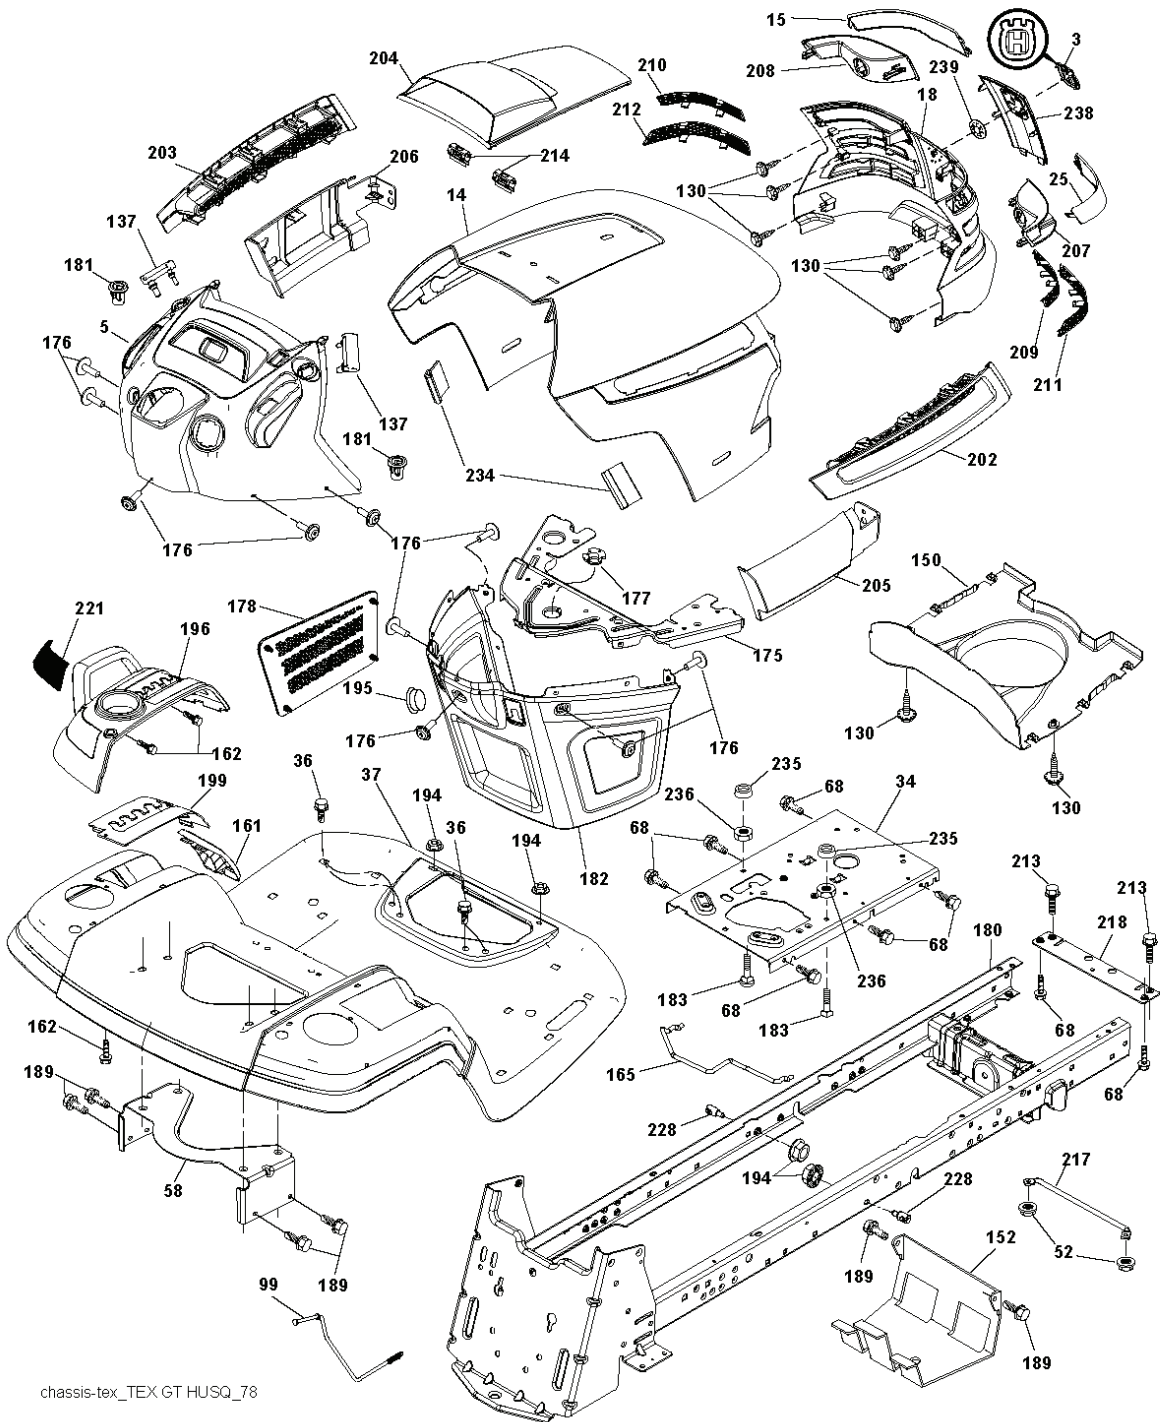

GTH260 TWIN, 96041004503, 2010-01

SPARE PARTS LIST

T09S

REF.	PART NO.	DESCRIPTION	REMARK	QTY.	KIT
1	532163465	BATTERY		1	
2	874760412	BOLT		1	
8	532186491	BOX		1	
16	532176138	MICRO SWITCH		1	
21	532183759	HARNESS		1	
22	532004152	BULB		1	
24	532400253	CABLE		1	
25	532412895	CABLE.STARTER.6G.BL/RE*SUBS/2*		1	
26	532175158	FUSE		1	
27	873510400	NUT		1	
28	532145491	CABLE		1	
29	532401545	SWITCH		1	
30	532193350	IGNITION MODULE		1	
33	532411935	KEY		1	
34	532110712	SWITCH		1	
40	532401104	CABLE ASSY		1	
41	817720408	SCREW		1	
42	532131563	COVER		1	
43	532192507	SOLENOID		1	
46	532401763	DISPLAY		1	
50	532174651	SWITCH		1	
55	817060512	SCREW		1	
71	532194276	CABLE ASSY		1	
79	532175242	HOLDER		1	
90	532400724	COVER		1	
91	532190270	STRAP BATTERY MOUNT FRO		1	
99	817670412	SCREW		1	
100	819091416	WASHER		1	
141	532404260	PLATE		1	

REF.	PART NO.	DESCRIPTION	REMARK	QTY.	KIT
2	532422027	SHAFT		1	
3	532195230	LEVER		1	
7	532411555	GRIP		1	
10	532196314	SPRING		1	
87	532194209	SPRING		1	
88	532195304	SPRING		1	
89	819191912	WASHER		1	
90	532194208	PIN		1	
91	532403407	LINK		1	
97	817000612	SCREW		1	
98	532195264	LINK		1	

PTO SWITCH (MATING SIDE)

POSITION	CIRCUIT	"MAKE"
OFF	M+G+A1	
RUN/OVERRIDE	B+A1	
RUN	B+A1	L+A2
START	B+S+A1	

CHASSIS HARNESS CONNECTOR (MATING SIDE)

DASH HARNESS CONNECTOR

WIRING INSULATED CLIPS
NOTE: IF WIRING INSULATED CLIPS WERE REMOVED FOR SERVICING OF UNIT, THEY SHOULD BE RE-INSTALLED TO PROPERLY SECURE YOUR WIRING.

REF.	PART NO.	DESCRIPTION	REMARK	QTY.	KIT
1	532059192	CAP VALVE		1	
2	532065139	NIPPLE		1	
3	532144509	RIM SPROCKET	FRONT	1	
4	532008134	HOSE	FRONT	1	
5	532106230	TIRE	FRONT	1	
6	532124957	FITTING	(Front Wheel Only)	1	
7	532124959	BEARING	(Front Wheel Only)	1	
8	532175039	HUB CAP	(Front Wheel Only)	1	
9	532105588	TIRE	REAR	1	
10	532007154	HOSE	REAR	1	
11	532144510	WHEEL	REAR	1	
--	532144334	SEALING FOAM		1	