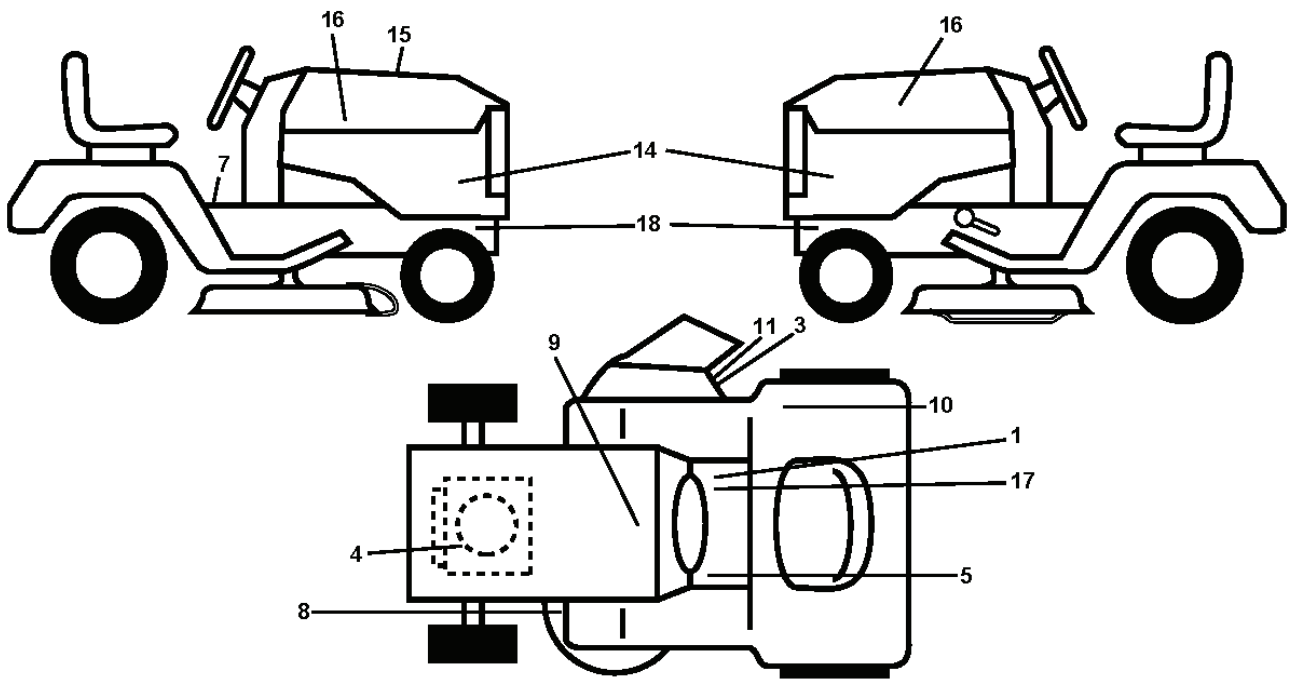

REF.	PART NO.	DESCRIPTION	REMARK	QTY.	KIT
1	532178302	DECAL		1	
3	532196357	DECALC.'DANGER DEFLECTEUR'		1	
4	532196841	DECAL		1	
5	532159737	DECAL		1	
7	532400389	LABEL		1	
8	532198785	LABEL		1	
9	532145005	DECAL		1	
10	532180433	DECAL		1	
11	532182166	DECAL		1	
14	532408845	DECAL		1	
15	532408797	DECAL		1	
16	532429196	DECAL		1	
17	532140837	DECAL		1	
18	532159736	DECAL		1	
--	532162598	DECAL		1	
--	532166960	DECAL		1	
--	532401771	FOOTREST		1	
--	532403773	FOOTREST		1