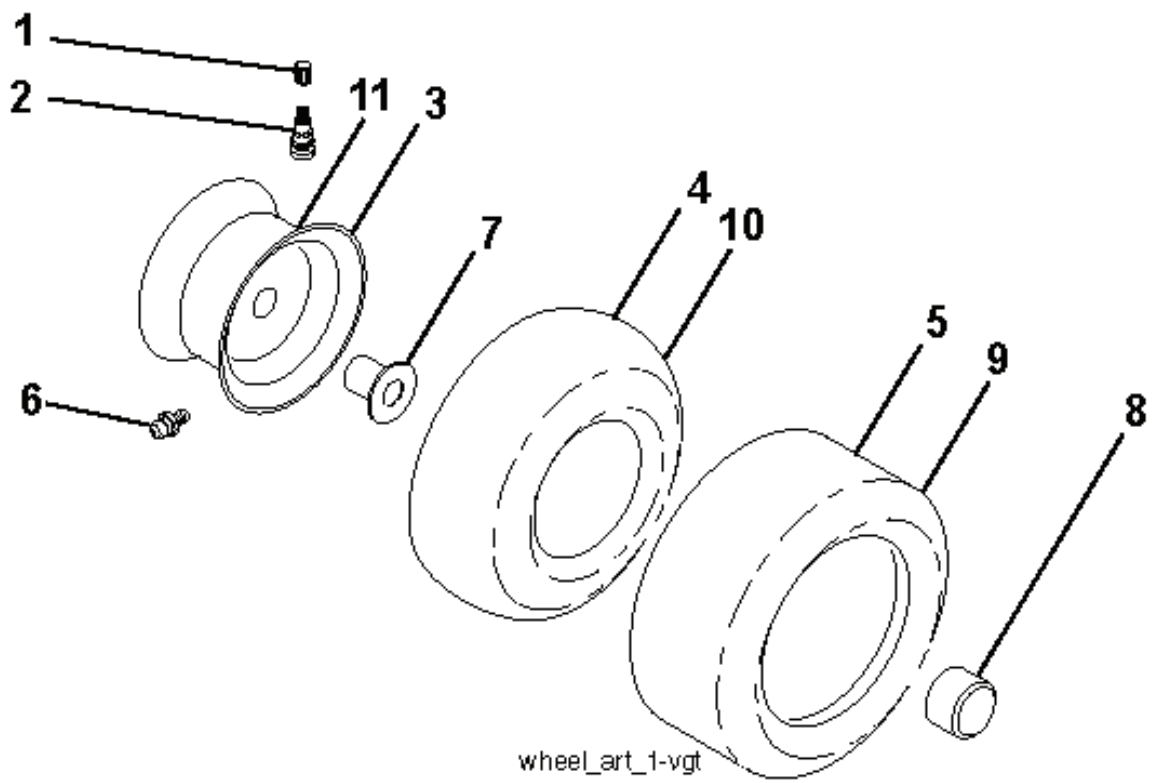

GTH260 TWIN, 96041004503, 2010-01

SPARE PARTS LIST

T09S

REF.	PART NO.	DESCRIPTION	REMARK	QTY.	KIT
1	532163465	BATTERY		1	
2	874760412	BOLT		1	
8	532186491	BOX		1	
16	532176138	MICRO SWITCH		1	
21	532183759	HARNESS		1	
22	532004152	BULB		1	
24	532400253	CABLE		1	
25	532412895	CABLE.STARTER.6G.BL/RE*SUBS/2*		1	
26	532175158	FUSE		1	
27	873510400	NUT		1	
28	532145491	CABLE		1	
29	532401545	SWITCH		1	
30	532193350	IGNITION MODULE		1	
33	532411935	KEY		1	
34	532110712	SWITCH		1	
40	532401104	CABLE ASSY		1	
41	817720408	SCREW		1	
42	532131563	COVER		1	
43	532192507	SOLENOID		1	
46	532401763	DISPLAY		1	
50	532174651	SWITCH		1	
55	817060512	SCREW		1	
71	532194276	CABLE ASSY		1	
79	532175242	HOLDER		1	
90	532400724	COVER		1	
91	532190270	STRAP BATTERY MOUNT FRO		1	
99	817670412	SCREW		1	
100	819091416	WASHER		1	
141	532404260	PLATE		1	

REF.	PART NO.	DESCRIPTION	REMARK	QTY.	KIT
2	532422027	SHAFT		1	
3	532195230	LEVER		1	
7	532411555	GRIP		1	
10	532196314	SPRING		1	
87	532194209	SPRING		1	
88	532195304	SPRING		1	
89	819191912	WASHER		1	
90	532194208	PIN		1	
91	532403407	LINK		1	
97	817000612	SCREW		1	
98	532195264	LINK		1	

PTO SWITCH (MATING SIDE)

POSITION	CIRCUIT	"MAKE"
OFF	M+G+A1	
RUN/OVERRIDE	B+A1	
RUN	B+A1	L+A2
START	B+S+A1	

CHASSIS HARNESS CONNECTOR (MATING SIDE)

DASH HARNESS CONNECTOR

WIRING INSULATED CLIPS
NOTE: IF WIRING INSULATED CLIPS WERE REMOVED FOR SERVICING OF UNIT, THEY SHOULD BE RE-INSTALLED TO PROPERLY SECURE YOUR WIRING.

REF.	PART NO.	DESCRIPTION	REMARK	QTY.	KIT
1	532059192	CAP VALVE		1	
2	532065139	NIPPLE		1	
3	532144509	RIM SPROCKET	FRONT	1	
4	532008134	HOSE	FRONT	1	
5	532106230	TIRE	FRONT	1	
6	532124957	FITTING	(Front Wheel Only)	1	
7	532124959	BEARING	(Front Wheel Only)	1	
8	532175039	HUB CAP	(Front Wheel Only)	1	
9	532105588	TIRE	REAR	1	
10	532007154	HOSE	REAR	1	
11	532144510	WHEEL	REAR	1	
--	532144334	SEALING FOAM		1	