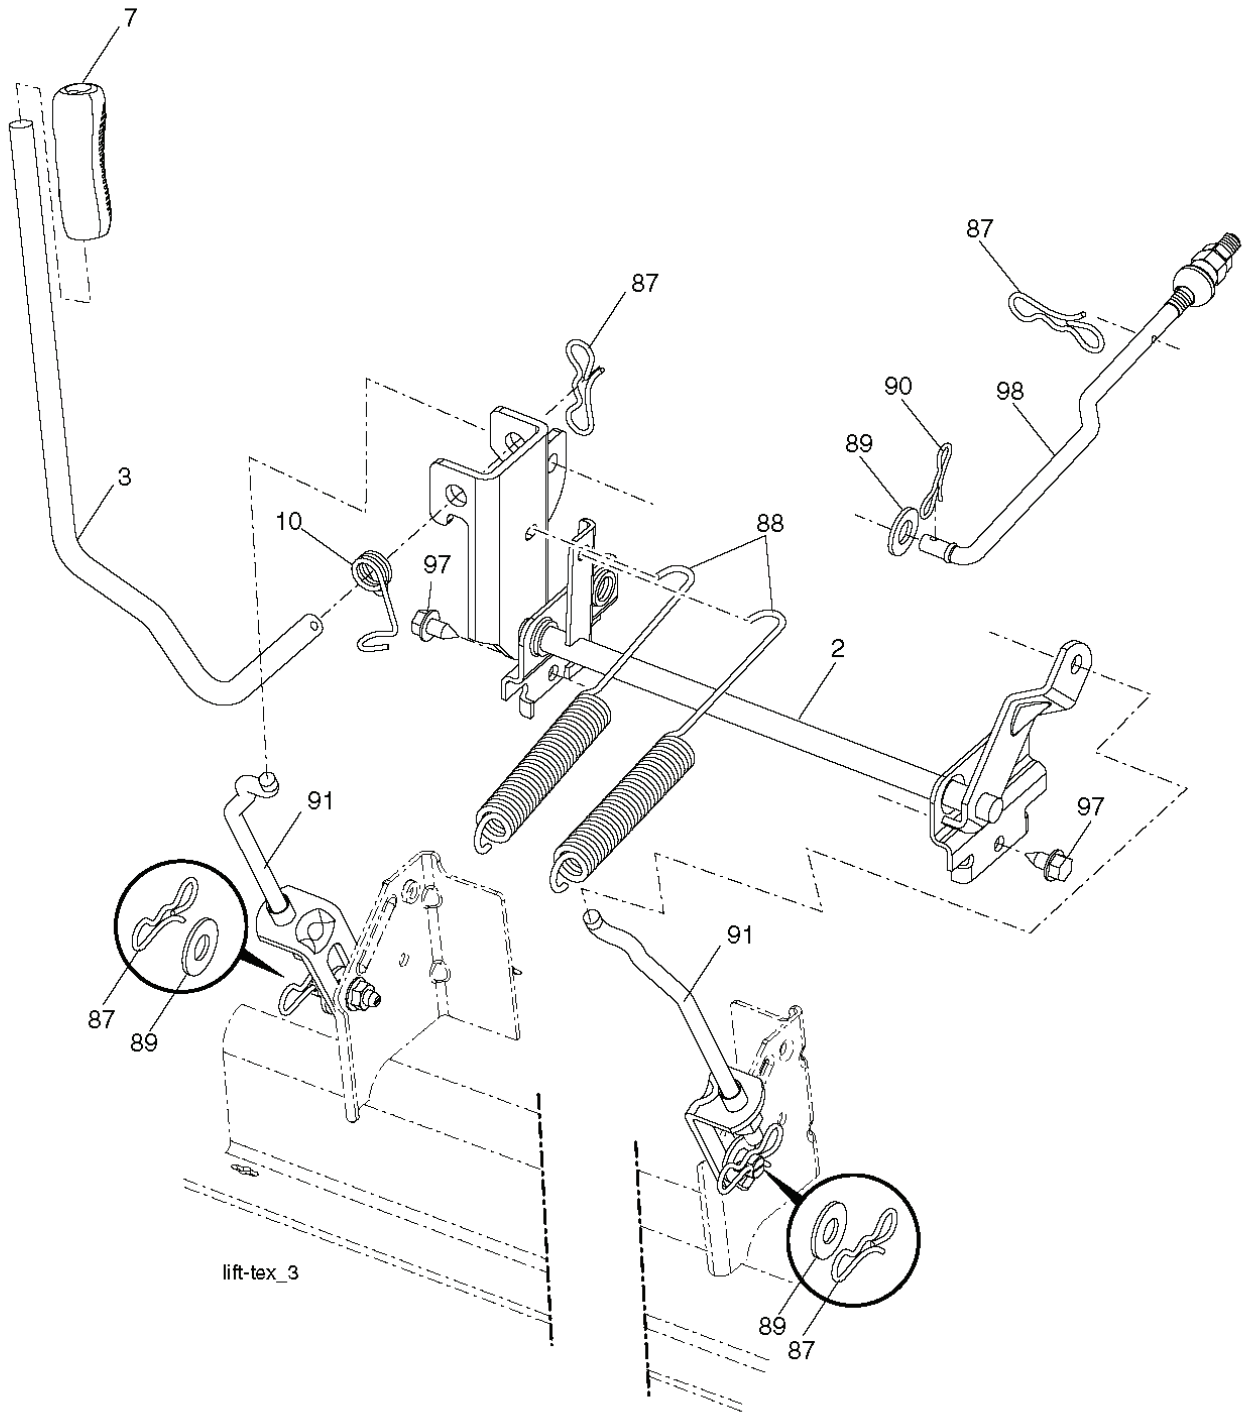

GTH260 TWIN, 96041004503, 2010-01

SPARE PARTS LIST

T09S

REF.	PART NO.	DESCRIPTION	REMARK	QTY.	KIT
1	532163465	BATTERY		1	
2	874760412	BOLT		1	
8	532186491	BOX		1	
16	532176138	MICRO SWITCH		1	
21	532183759	HARNESS		1	
22	532004152	BULB		1	
24	532400253	CABLE		1	
25	532412895	CABLE.STARTER.6G.BL/RE*SUBS/2*		1	
26	532175158	FUSE		1	
27	873510400	NUT		1	
28	532145491	CABLE		1	
29	532401545	SWITCH		1	
30	532193350	IGNITION MODULE		1	
33	532411935	KEY		1	
34	532110712	SWITCH		1	
40	532401104	CABLE ASSY		1	
41	817720408	SCREW		1	
42	532131563	COVER		1	
43	532192507	SOLENOID		1	
46	532401763	DISPLAY		1	
50	532174651	SWITCH		1	
55	817060512	SCREW		1	
71	532194276	CABLE ASSY		1	
79	532175242	HOLDER		1	
90	532400724	COVER		1	
91	532190270	STRAP BATTERY MOUNT FRO		1	
99	817670412	SCREW		1	
100	819091416	WASHER		1	
141	532404260	PLATE		1	

REF.	PART NO.	DESCRIPTION	REMARK	QTY.	KIT
2	532422027	SHAFT		1	
3	532195230	LEVER		1	
7	532411555	GRIP		1	
10	532196314	SPRING		1	
87	532194209	SPRING		1	
88	532195304	SPRING		1	
89	819191912	WASHER		1	
90	532194208	PIN		1	
91	532403407	LINK		1	
97	817000612	SCREW		1	
98	532195264	LINK		1	

REF.	PART NO.	DESCRIPTION	REMARK	QTY.	KIT
1	532059192	CAP VALVE		1	
2	532065139	NIPPLE		1	
3	532144509	RIM SPROCKET	FRONT	1	
4	532008134	HOSE	FRONT	1	
5	532106230	TIRE	FRONT	1	
6	532124957	FITTING	(Front Wheel Only)	1	
7	532124959	BEARING	(Front Wheel Only)	1	
8	532175039	HUB CAP	(Front Wheel Only)	1	
9	532105588	TIRE	REAR	1	
10	532007154	HOSE	REAR	1	
11	532144510	WHEEL	REAR	1	
--	532144334	SEALING FOAM		1	