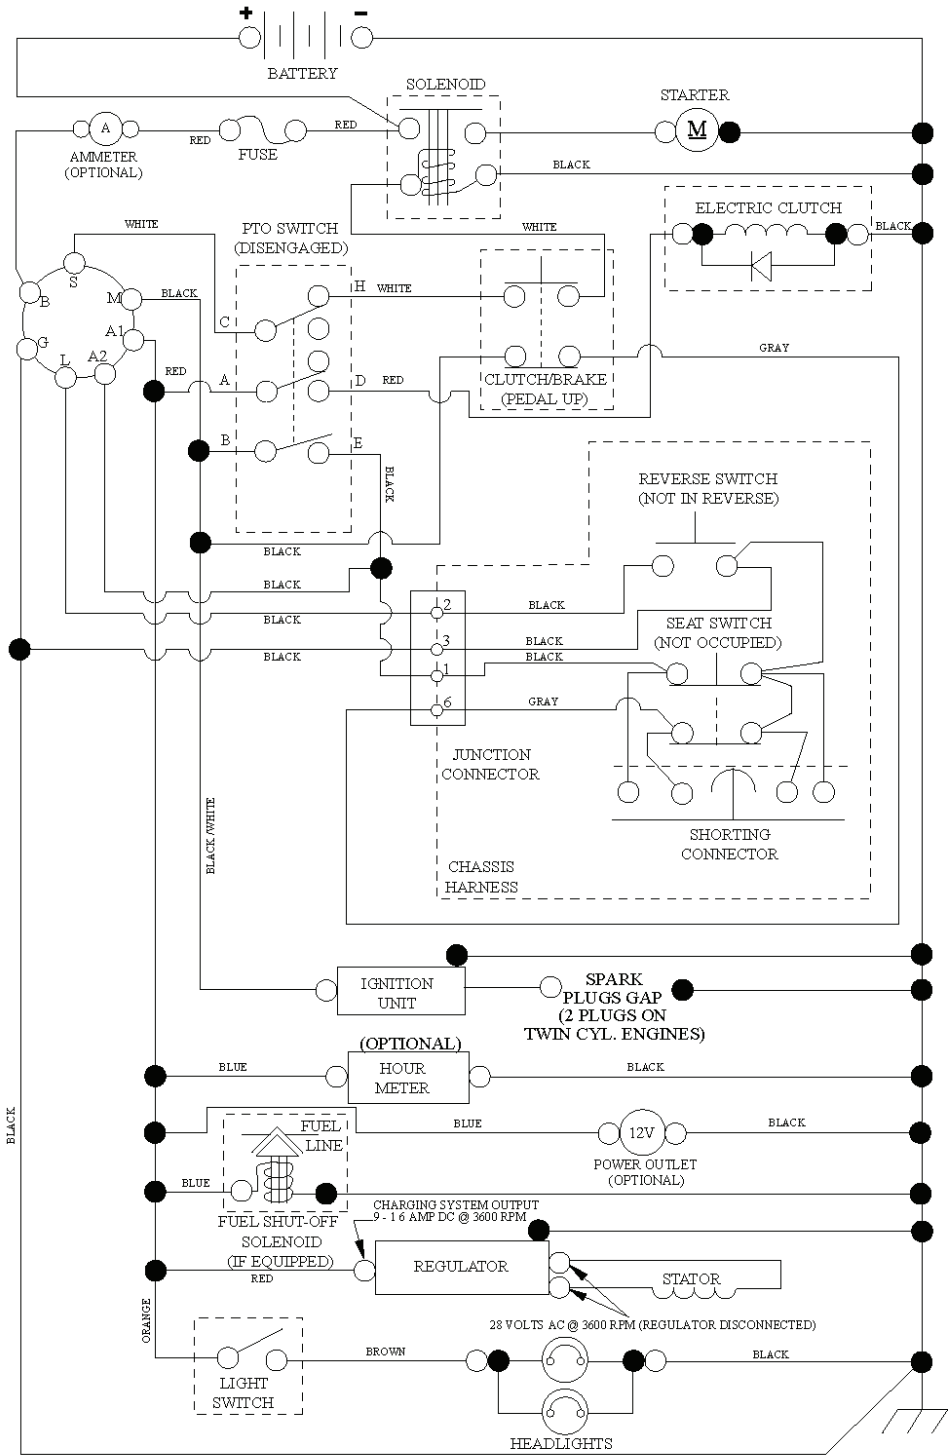

GTH260 TWIN, 96041004503, 2010-01

SPARE PARTS LIST

T09S

REF.	PART NO.	DESCRIPTION	REMARK	QTY.	KIT
1	532163465	BATTERY		1	
2	874760412	BOLT		1	
8	532186491	BOX		1	
16	532176138	MICRO SWITCH		1	
21	532183759	HARNESS		1	
22	532004152	BULB		1	
24	532400253	CABLE		1	
25	532412895	CABLE.STARTER.6G.BL/RE*SUBS/2*		1	
26	532175158	FUSE		1	
27	873510400	NUT		1	
28	532145491	CABLE		1	
29	532401545	SWITCH		1	
30	532193350	IGNITION MODULE		1	
33	532411935	KEY		1	
34	532110712	SWITCH		1	
40	532401104	CABLE ASSY		1	
41	817720408	SCREW		1	
42	532131563	COVER		1	
43	532192507	SOLENOID		1	
46	532401763	DISPLAY		1	
50	532174651	SWITCH		1	
55	817060512	SCREW		1	
71	532194276	CABLE ASSY		1	
79	532175242	HOLDER		1	
90	532400724	COVER		1	
91	532190270	STRAP BATTERY MOUNT FRO		1	
99	817670412	SCREW		1	
100	819091416	WASHER		1	
141	532404260	PLATE		1	

REF.	PART NO.	DESCRIPTION	REMARK	QTY.	KIT
2	532422027	SHAFT		1	
3	532195230	LEVER		1	
7	532411555	GRIP		1	
10	532196314	SPRING		1	
87	532194209	SPRING		1	
88	532195304	SPRING		1	
89	819191912	WASHER		1	
90	532194208	PIN		1	
91	532403407	LINK		1	
97	817000612	SCREW		1	
98	532195264	LINK		1	

PTO SWITCH (MATING SIDE)

POSITION	CIRCUIT	"MAKE"
OFF	M+G+A1	
RUN/OVERRIDE	B+A1	
RUN	B+A1	L+A2
START	B+S+A1	

CHASSIS HARNESS CONNECTOR (MATING SIDE)

DASH HARNESS CONNECTOR

WIRING INSULATED CLIPS
NOTE: IF WIRING INSULATED CLIPS WERE REMOVED FOR SERVICING OF UNIT, THEY SHOULD BE RE-INSTALLED TO PROPERLY SECURE YOUR WIRING.

seat-tex_6.5SL_1_r1

REF.	PART NO.	DESCRIPTION	REMARK	QTY.	KIT
1	532424068	SEAT		1	
2	532180166	BRACKET		1	
3	532140675	STRAP		1	
6	873800600	NUT		1	
7	532124181	SPRING		1	
8	532171877	BOLT		1	
10	532196977	PLATE		1	
21	532171852	BOLT		1	
37	873800500	LOCK NUT		1	
40	532197661	HANDLE		1	
41	532198200	SPRING		1	
43	874760612	BOLT		1	
44	819133812	WASHER		1	