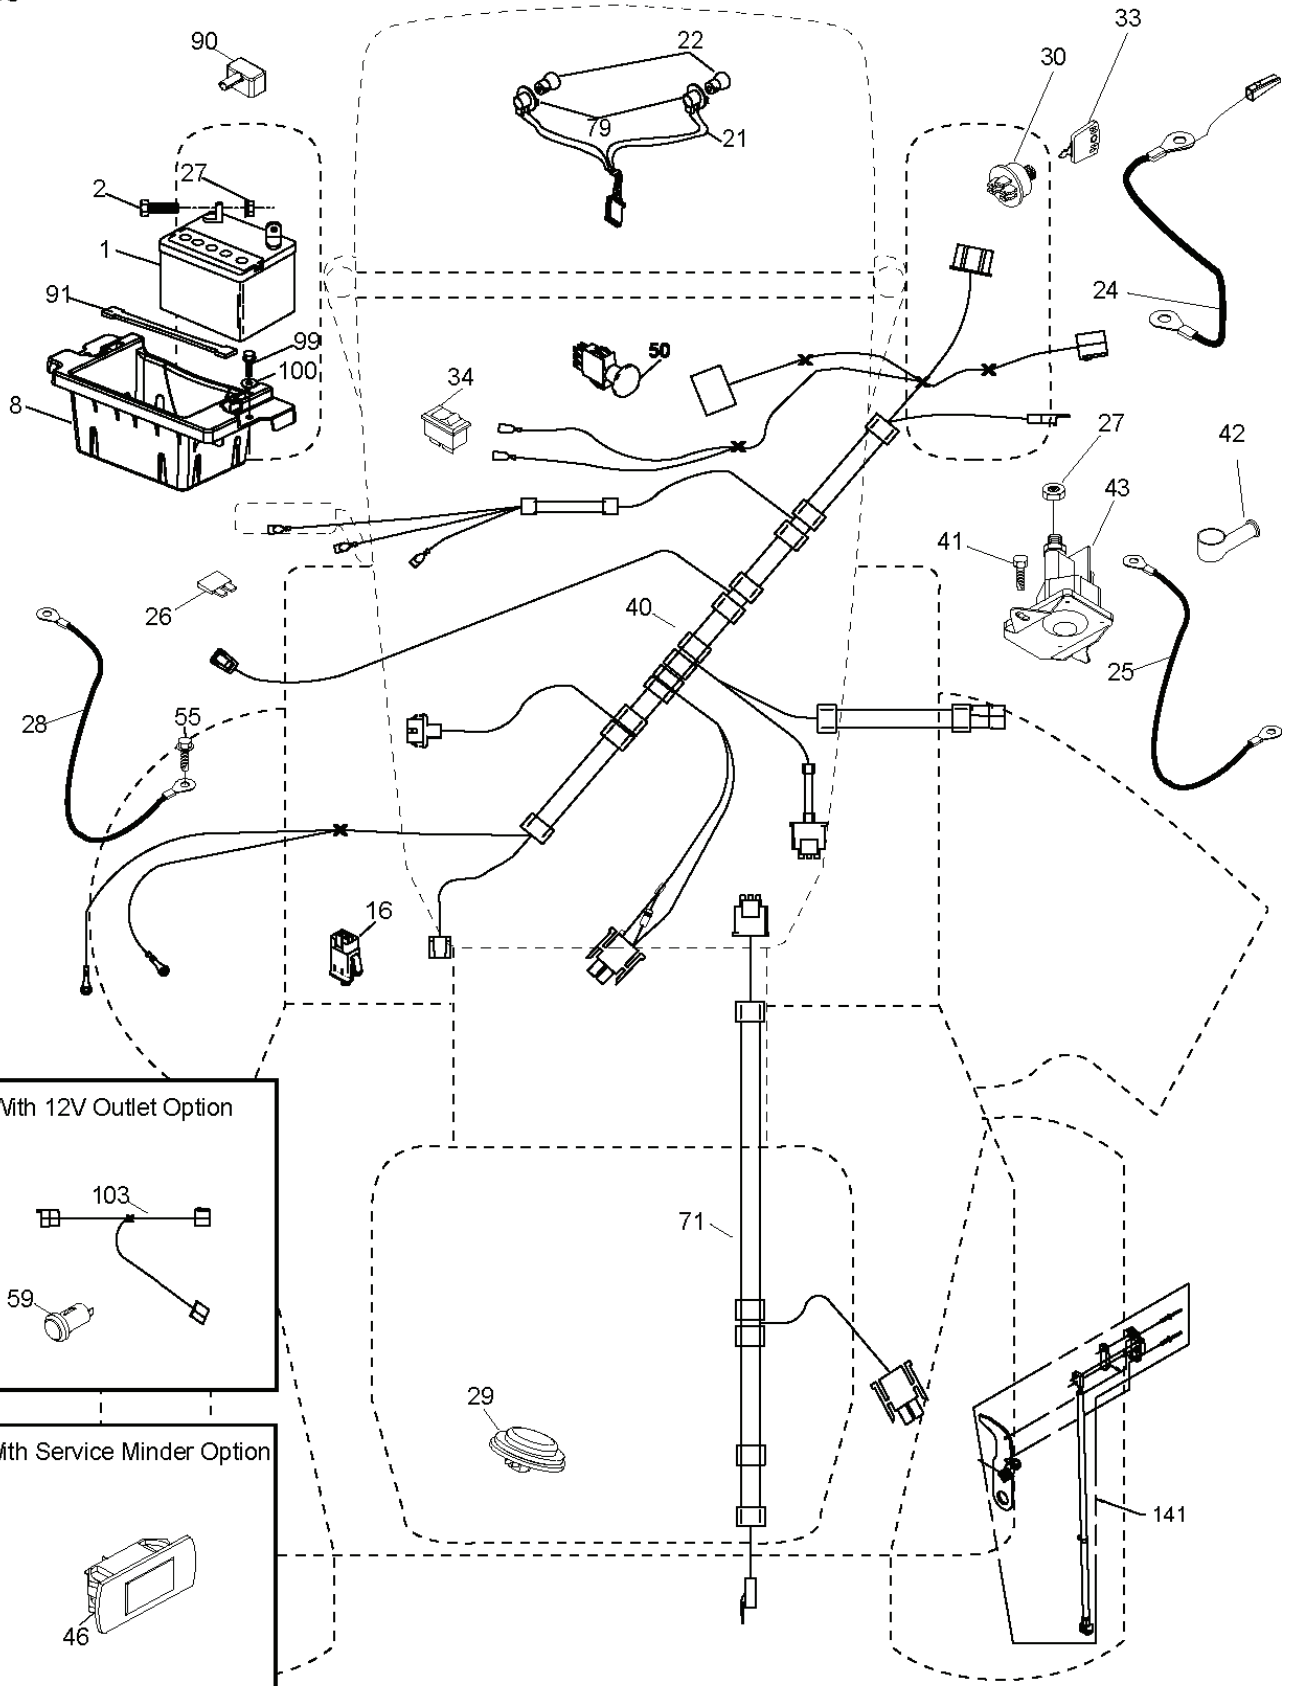

GTH260 TWIN, 96041004503, 2010-01

SPARE PARTS LIST

T09S

REF.	PART NO.	DESCRIPTION	REMARK	QTY.	KIT
1	532163465	BATTERY		1	
2	874760412	BOLT		1	
8	532186491	BOX		1	
16	532176138	MICRO SWITCH		1	
21	532183759	HARNESS		1	
22	532004152	BULB		1	
24	532400253	CABLE		1	
25	532412895	CABLE.STARTER.6G.BL/RE*SUBS/2*		1	
26	532175158	FUSE		1	
27	873510400	NUT		1	
28	532145491	CABLE		1	
29	532401545	SWITCH		1	
30	532193350	IGNITION MODULE		1	
33	532411935	KEY		1	
34	532110712	SWITCH		1	
40	532401104	CABLE ASSY		1	
41	817720408	SCREW		1	
42	532131563	COVER		1	
43	532192507	SOLENOID		1	
46	532401763	DISPLAY		1	
50	532174651	SWITCH		1	
55	817060512	SCREW		1	
71	532194276	CABLE ASSY		1	
79	532175242	HOLDER		1	
90	532400724	COVER		1	
91	532190270	STRAP BATTERY MOUNT FRO		1	
99	817670412	SCREW		1	
100	819091416	WASHER		1	
141	532404260	PLATE		1	

REF.	PART NO.	DESCRIPTION	REMARK	QTY.	KIT
2	532422027	SHAFT		1	
3	532195230	LEVER		1	
7	532411555	GRIP		1	
10	532196314	SPRING		1	
87	532194209	SPRING		1	
88	532195304	SPRING		1	
89	819191912	WASHER		1	
90	532194208	PIN		1	
91	532403407	LINK		1	
97	817000612	SCREW		1	
98	532195264	LINK		1	

PTO SWITCH (MATING SIDE)

POSITION	CIRCUIT	"MAKE"
OFF	M+G+A1	
RUN/OVERRIDE	B+A1	
RUN	B+A1	L+A2
START	B+S+A1	

CHASSIS HARNESS CONNECTOR (MATING SIDE)

DASH HARNESS CONNECTOR

WIRING INSULATED CLIPS
NOTE: IF WIRING INSULATED CLIPS WERE REMOVED FOR SERVICING OF UNIT, THEY SHOULD BE RE-INSTALLED TO PROPERLY SECURE YOUR WIRING.

REF.	PART NO.	DESCRIPTION	REMARK	QTY.	KIT
1	532059192	CAP VALVE		1	
2	532065139	NIPPLE		1	
3	532144509	RIM SPROCKET	FRONT	1	
4	532008134	HOSE	FRONT	1	
5	532106230	TIRE	FRONT	1	
6	532124957	FITTING	(Front Wheel Only)	1	
7	532124959	BEARING	(Front Wheel Only)	1	
8	532175039	HUB CAP	(Front Wheel Only)	1	
9	532105588	TIRE	REAR	1	
10	532007154	HOSE	REAR	1	
11	532144510	WHEEL	REAR	1	
--	532144334	SEALING FOAM		1	