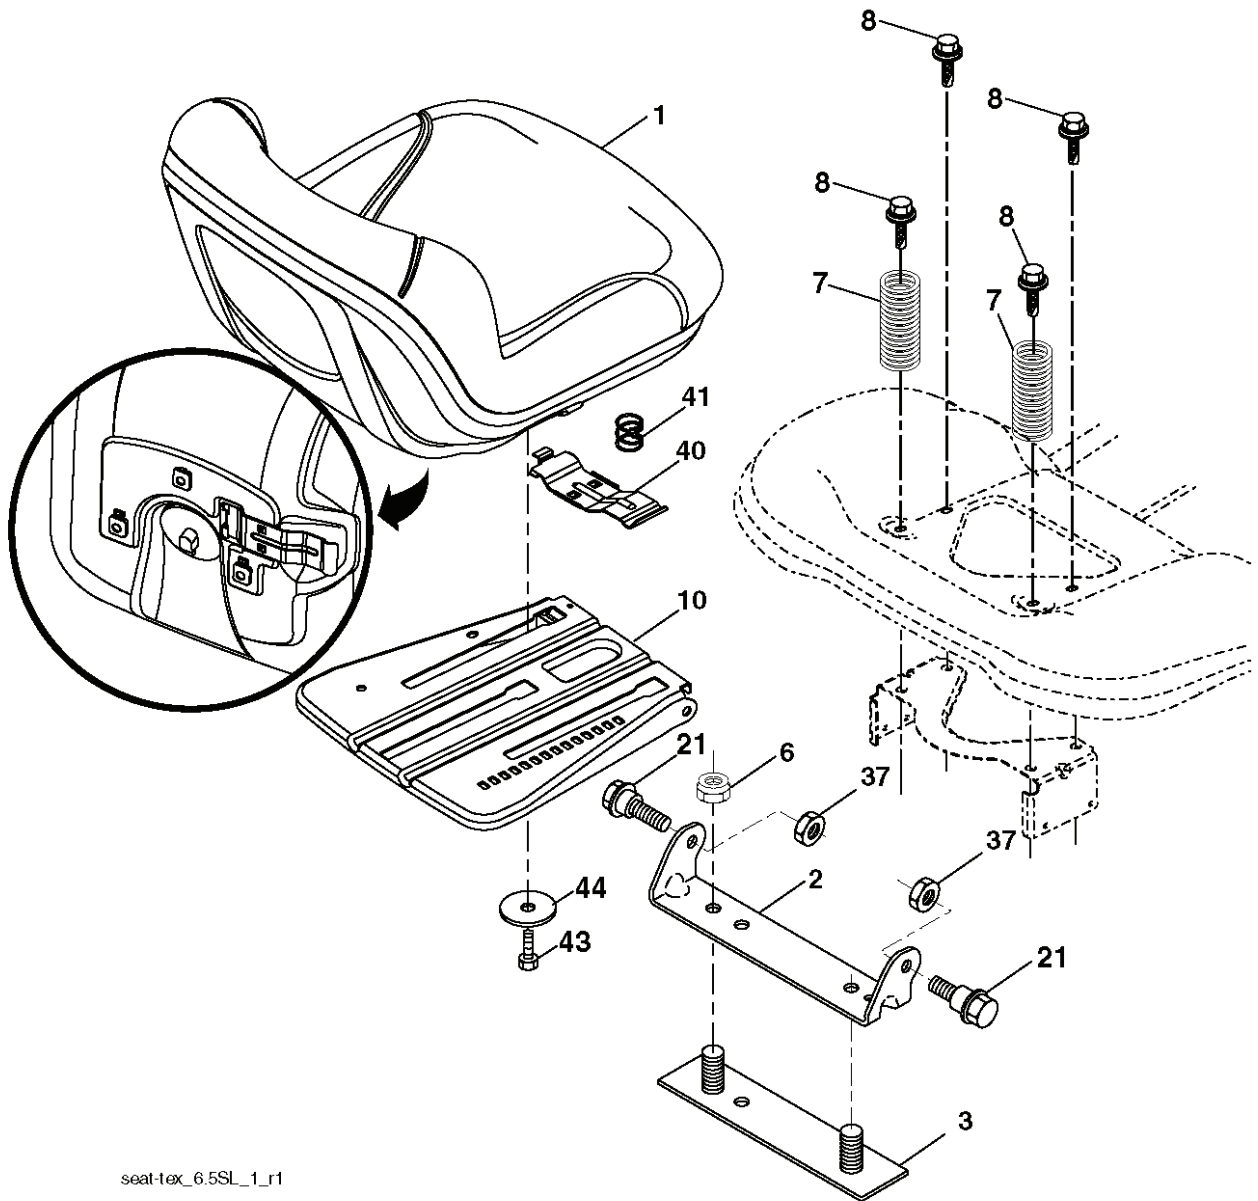

GTH260 TWIN, 96041004503, 2010-01

SPARE PARTS LIST

T09S

REF.	PART NO.	DESCRIPTION	REMARK	QTY.	KIT
1	532163465	BATTERY		1	
2	874760412	BOLT		1	
8	532186491	BOX		1	
16	532176138	MICRO SWITCH		1	
21	532183759	HARNESS		1	
22	532004152	BULB		1	
24	532400253	CABLE		1	
25	532412895	CABLE.STARTER.6G.BL/RE*SUBS/2*		1	
26	532175158	FUSE		1	
27	873510400	NUT		1	
28	532145491	CABLE		1	
29	532401545	SWITCH		1	
30	532193350	IGNITION MODULE		1	
33	532411935	KEY		1	
34	532110712	SWITCH		1	
40	532401104	CABLE ASSY		1	
41	817720408	SCREW		1	
42	532131563	COVER		1	
43	532192507	SOLENOID		1	
46	532401763	DISPLAY		1	
50	532174651	SWITCH		1	
55	817060512	SCREW		1	
71	532194276	CABLE ASSY		1	
79	532175242	HOLDER		1	
90	532400724	COVER		1	
91	532190270	STRAP BATTERY MOUNT FRO		1	
99	817670412	SCREW		1	
100	819091416	WASHER		1	
141	532404260	PLATE		1	

PTO SWITCH (MATING SIDE)

POSITION	CIRCUIT	"MAKE"
OFF	M+G+A1	
RUN/OVERRIDE	B+A1	
RUN	B+A1	L+A2
START	B+S+A1	

CHASSIS HARNESS CONNECTOR (MATING SIDE)

DASH HARNESS CONNECTOR

WIRING INSULATED CLIPS
NOTE: IF WIRING INSULATED CLIPS WERE REMOVED FOR SERVICING OF UNIT, THEY SHOULD BE RE-INSTALLED TO PROPERLY SECURE YOUR WIRING.

seat-tex_6.5SL_1_r1

REF.	PART NO.	DESCRIPTION	REMARK	QTY.	KIT
1	532424068	SEAT		1	
2	532180166	BRACKET		1	
3	532140675	STRAP		1	
6	873800600	NUT		1	
7	532124181	SPRING		1	
8	532171877	BOLT		1	
10	532196977	PLATE		1	
21	532171852	BOLT		1	
37	873800500	LOCK NUT		1	
40	532197661	HANDLE		1	
41	532198200	SPRING		1	
43	874760612	BOLT		1	
44	819133812	WASHER		1	

REF.	PART NO.	DESCRIPTION	REMARK	QTY.	KIT
1	532059192	CAP VALVE		1	
2	532065139	NIPPLE		1	
3	532144509	RIM SPROCKET	FRONT	1	
4	532008134	HOSE	FRONT	1	
5	532106230	TIRE	FRONT	1	
6	532124957	FITTING	(Front Wheel Only)	1	
7	532124959	BEARING	(Front Wheel Only)	1	
8	532175039	HUB CAP	(Front Wheel Only)	1	
9	532105588	TIRE	REAR	1	
10	532007154	HOSE	REAR	1	
11	532144510	WHEEL	REAR	1	
--	532144334	SEALING FOAM		1	