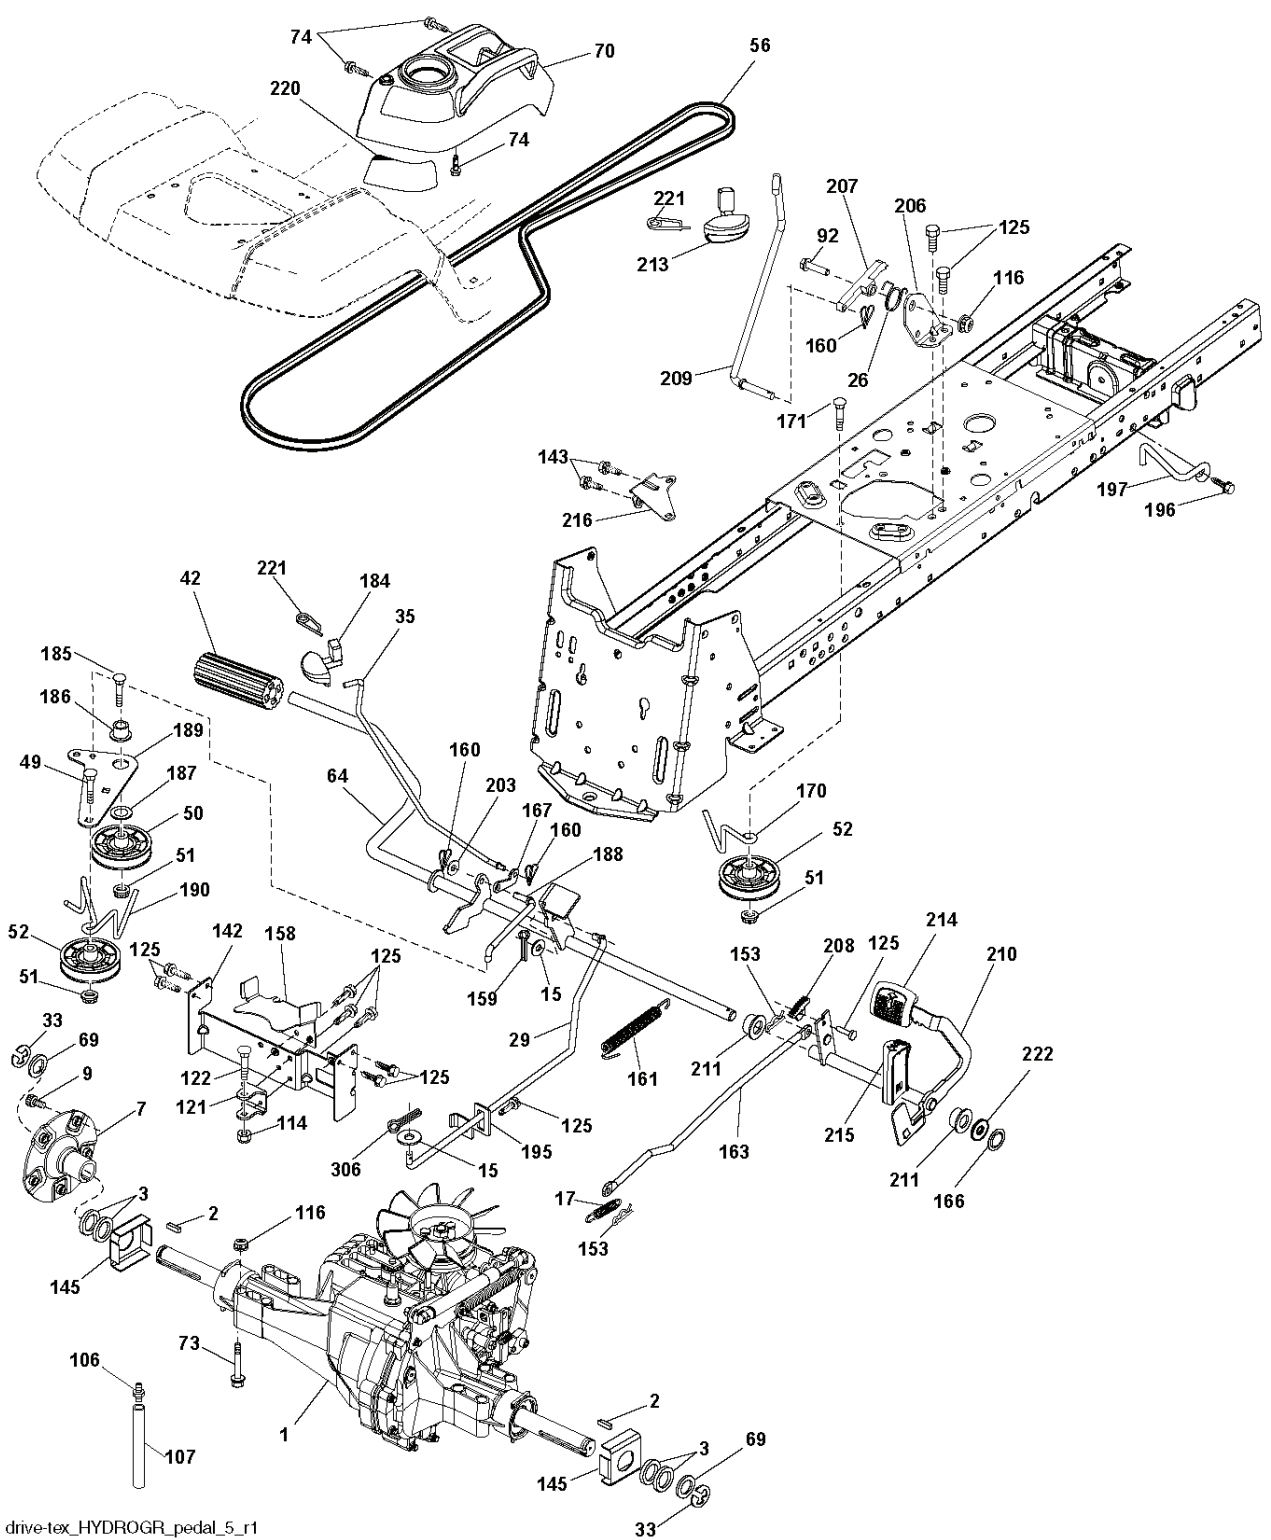

GTH260 TWIN, 96041004503, 2010-01

SPARE PARTS LIST

T09S

REF.	PART NO.	DESCRIPTION	REMARK	QTY.	KIT
1	532163465	BATTERY		1	
2	874760412	BOLT		1	
8	532186491	BOX		1	
16	532176138	MICRO SWITCH		1	
21	532183759	HARNESS		1	
22	532004152	BULB		1	
24	532400253	CABLE		1	
25	532412895	CABLE.STARTER.6G.BL/RE*SUBS/2*		1	
26	532175158	FUSE		1	
27	873510400	NUT		1	
28	532145491	CABLE		1	
29	532401545	SWITCH		1	
30	532193350	IGNITION MODULE		1	
33	532411935	KEY		1	
34	532110712	SWITCH		1	
40	532401104	CABLE ASSY		1	
41	817720408	SCREW		1	
42	532131563	COVER		1	
43	532192507	SOLENOID		1	
46	532401763	DISPLAY		1	
50	532174651	SWITCH		1	
55	817060512	SCREW		1	
71	532194276	CABLE ASSY		1	
79	532175242	HOLDER		1	
90	532400724	COVER		1	
91	532190270	STRAP BATTERY MOUNT FRO		1	
99	817670412	SCREW		1	
100	819091416	WASHER		1	
141	532404260	PLATE		1	

REF.	PART NO.	DESCRIPTION	REMARK	QTY.	KIT
1	532059192	CAP VALVE		1	
2	532065139	NIPPLE		1	
3	532144509	RIM SPROCKET	FRONT	1	
4	532008134	HOSE	FRONT	1	
5	532106230	TIRE	FRONT	1	
6	532124957	FITTING	(Front Wheel Only)	1	
7	532124959	BEARING	(Front Wheel Only)	1	
8	532175039	HUB CAP	(Front Wheel Only)	1	
9	532105588	TIRE	REAR	1	
10	532007154	HOSE	REAR	1	
11	532144510	WHEEL	REAR	1	
--	532144334	SEALING FOAM		1	

REF.	PART NO.	DESCRIPTION	REMARK	QTY.	KIT
1	532178302	DECAL		1	
3	532196357	DECALC.'DANGER DEFLECTEUR'		1	
4	532196841	DECAL		1	
5	532159737	DECAL		1	
7	532400389	LABEL		1	
8	532198785	LABEL		1	
9	532145005	DECAL		1	
10	532180433	DECAL		1	
11	532182166	DECAL		1	
14	532408845	DECAL		1	
15	532408797	DECAL		1	
16	532429196	DECAL		1	
17	532140837	DECAL		1	
18	532159736	DECAL		1	
--	532162598	DECAL		1	
--	532166960	DECAL		1	
--	532401771	FOOTREST		1	
--	532403773	FOOTREST		1	