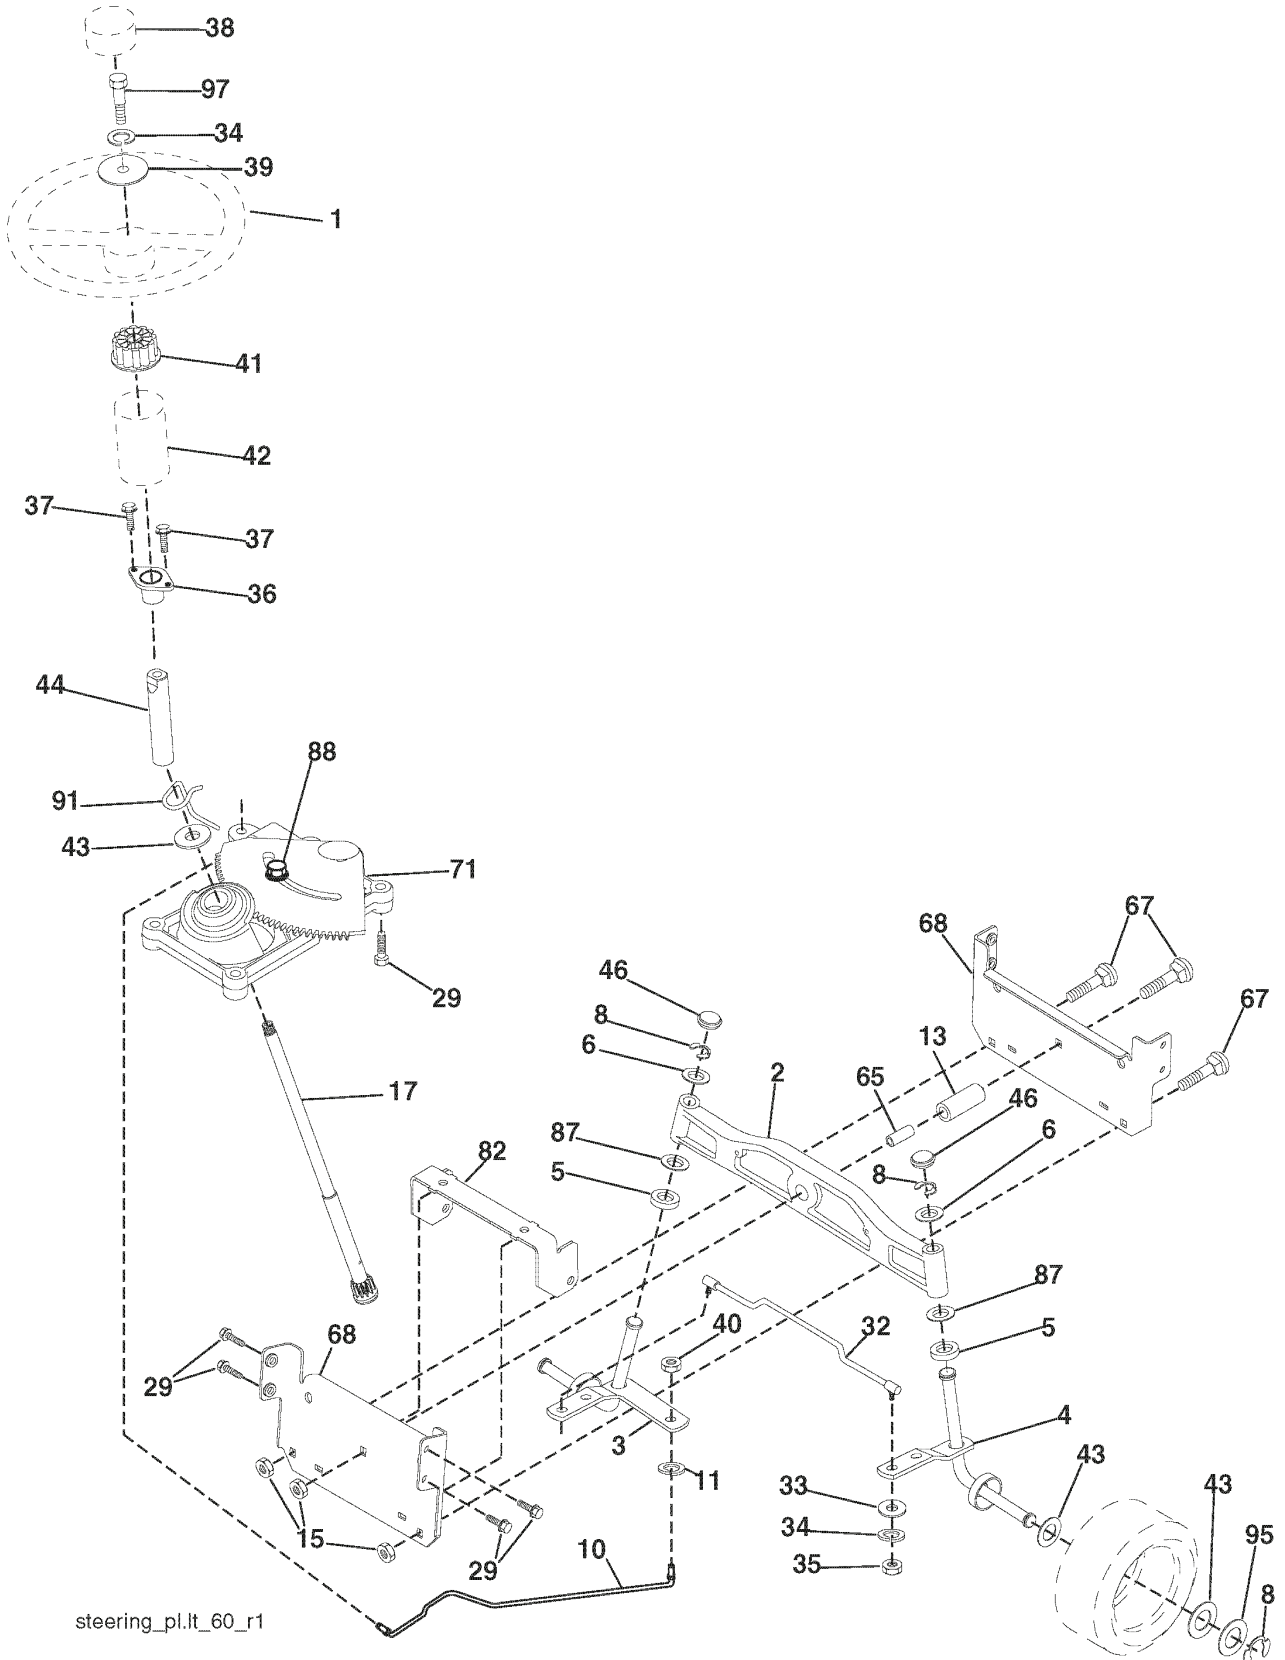

# REPAIR PARTS

TRACTOR- -MODEL NO. CT151 (96061006400) PRODUCT NO. 960 61 00-64  
STEERING ASSEMBLY

steering\_pl.lt\_60\_r1

REF.	PART NO.	DESCRIPTION	REMARK	QTY.	KIT
1	532193651	STEERING WHEEL		1	
2	532184706	SHAFT		1	
3	532169840	SPINDLE		1	
4	532169839	SPINDLE		1	
5	532124931	WASHER		1	
6	532121748	WASHER		1	
8	812000029	RETAINER RING		1	
10	532175121	ROD		1	
11	810040600	WASHER		1	
13	532136518	PIPE		1	
15	532145212	NUT		1	
17	532190753	ROD		1	
29	817000612	SCREW		1	
32	532170162	ROD		1	
33	819111216	WASHER		1	
34	810040500	WASHER		1	
35	873540500	NUT		1	
36	532155099	BUSHING		1	
37	532152927	SCREW		1	
38	532193652	HUB		1	
39	819113812	WASHER		1	
40	873540600	NUT		1	
41	532186737	ADAPTER		1	
42	532169634	SLEEVE		1	
43	532121749	WASHER		1	
44	532190752	SHAFT		1	
46	532121232	HUB CAP		1	
65	532160367	SPACER		1	
67	872110618	BOLT		1	
68	532169827	SHAFT		1	
71	532175146	STEERING GEAR		1	
82	532199978	SUPPORT ESSIEU AVANT		1	
87	532173966	WASHER		1	
88	532175118	BOLT		1	
91	532175553	SPRING		1	
95	532188967	WASHER		1	
97	874780564	BOLT		1	

# REPAIR PARTS

TRACTOR- -MODEL NO. CT151 (96061006400) PRODUCT NO. 960 61 00-64  
DECALS

REF.	PART NO.	DESCRIPTION	REMARK	QTY.	KIT
1	532191143	DECAL		1	
2	532400389	LABEL		1	
3	532188923	DECAL		1	
4	532401024	DECAL		1	
5	532188925	DECAL		1	
6	532196841	DECAL		1	
7	532188921	DECAL		1	
8	532159737	DECAL		1	
9	532188929	DECAL		1	
10	532145005	DECAL		1	
11	532182166	DECAL		1	
12	532180432	DECAL		1	
14	532159736	DECAL		1	
15	532196842	DECAL		1	
17	532140837	DECAL		1	
21	532166286	DECAL		1	
-	532138311	DECAL		1	
-	532181091	PLATE		1	
-	532181090	PLATE		1	
-	532400379	OPERATORS MANUAL		1	
-	532400381	OPERATORS MANUAL		1	
-	532401413	OPERATORS MANUAL		1	
-	532401414	OPERATORS MANUAL		1	