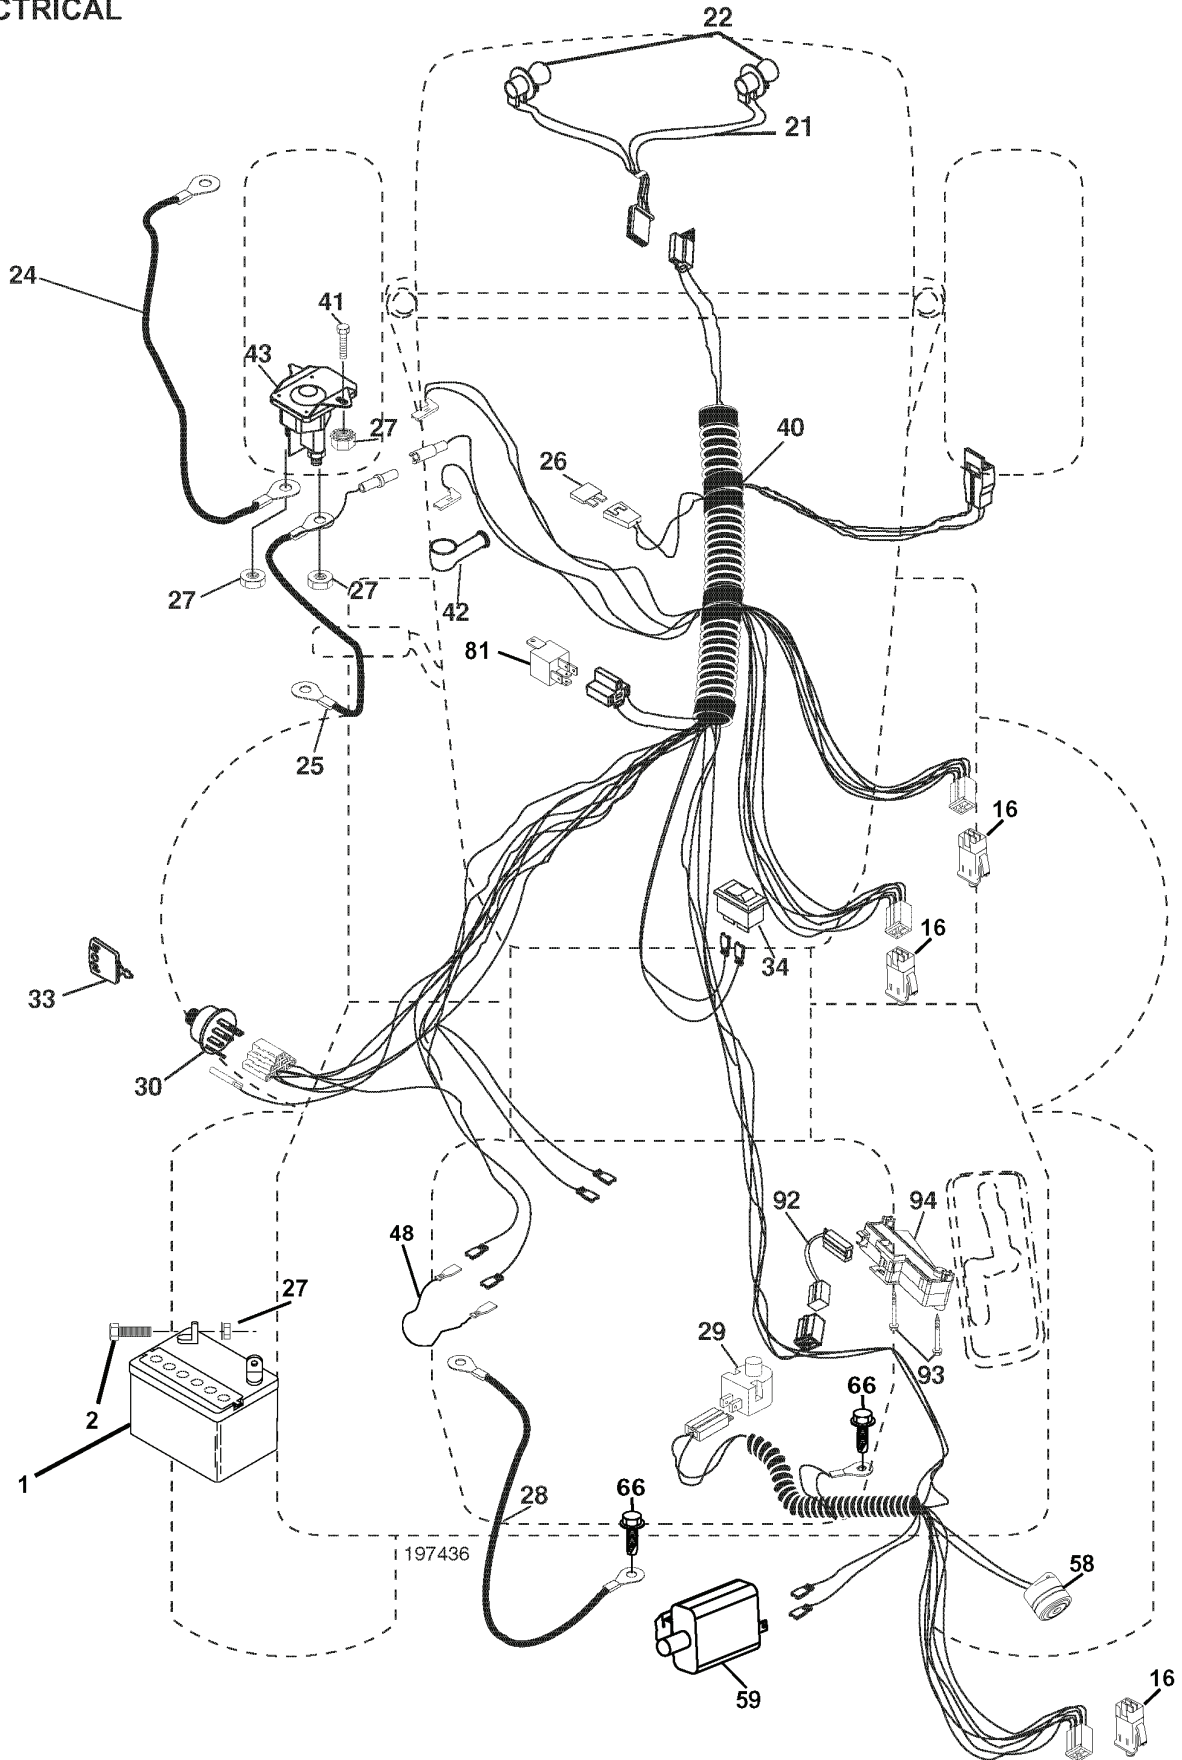

REPAIR PARTS

TRACTOR- -MODEL NO. CT151 (96061006400) PRODUCT NO. 960 61 00-64
ELECTRICAL

REF.	PART NO.	DESCRIPTION	REMARK	QTY.	KIT
1	532144927	BATTERY		1	
2	874760412	BOLT		1	
16	532176138	MICRO SWITCH		1	
21	532175688	HARNES		1	
22	532004152	BULB		1	
24	532124780	CABLE		1	
25	532165987	CABLE		1	
26	532175158	FUSE		1	
27	873510400	NUT		1	
28	532127725	CABLE		1	
29	532192749	SWITCH.SEAT.DP W/RAMPS		1	
30	532193350	IGNITION MODULE		1	
33	532140401	KEY		1	
34	532110712	SWITCH		1	
40	532197436	CABLE ASSY		1	
41	871110408	BOLT		1	
42	532131563	COVER		1	
43	532192507	SOLENOID		1	
48	532140844	ADAPTER		1	
58	532169419	BUZZER		1	
59	532180379	SWITCH FBI		1	
66	817490608	SCREW		1	
81	532109748	RELAY		1	
92	532196615	CABLE ASSY		1	
93	532192540	SCREW		1	
94	532191834	MODULE.REVERSE.ROS		1	
	PART NO.		REMARK		KIT