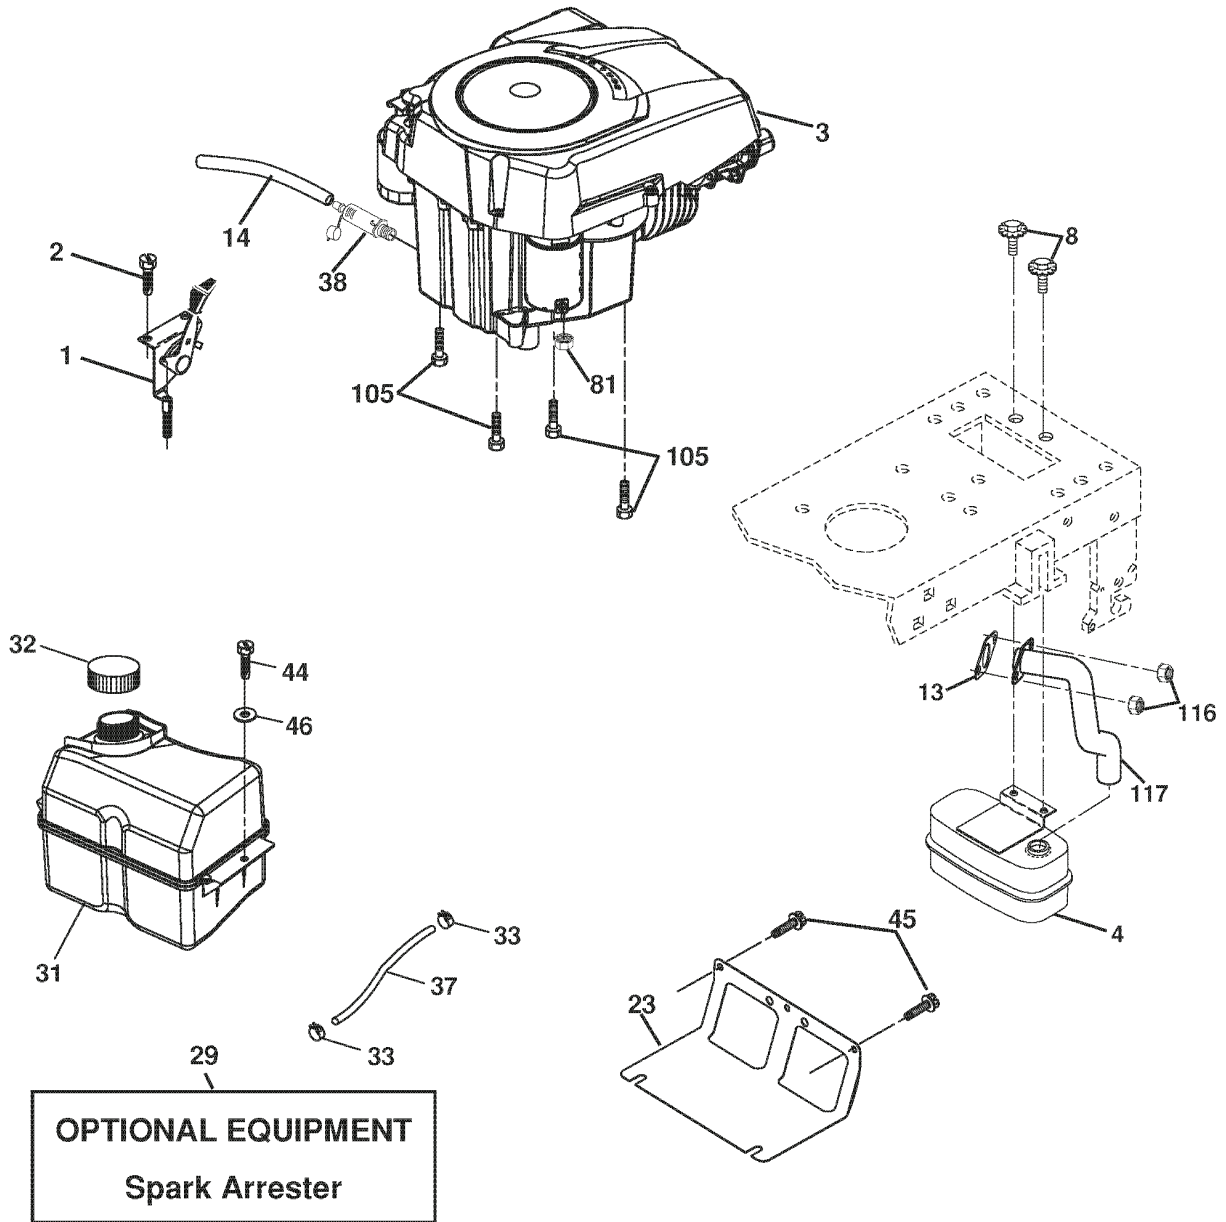

# REPAIR PARTS

TRACTOR- -MODEL NO. CT151 (96061006400) PRODUCT NO. 960 61 00-64  
DECALS

REF.	PART NO.	DESCRIPTION	REMARK	QTY.	KIT
1	532191143	DECAL		1	
2	532400389	LABEL		1	
3	532188923	DECAL		1	
4	532401024	DECAL		1	
5	532188925	DECAL		1	
6	532196841	DECAL		1	
7	532188921	DECAL		1	
8	532159737	DECAL		1	
9	532188929	DECAL		1	
10	532145005	DECAL		1	
11	532182166	DECAL		1	
12	532180432	DECAL		1	
14	532159736	DECAL		1	
15	532196842	DECAL		1	
17	532140837	DECAL		1	
21	532166286	DECAL		1	
-	532138311	DECAL		1	
-	532181091	PLATE		1	
-	532181090	PLATE		1	
-	532400379	OPERATORS MANUAL		1	
-	532400381	OPERATORS MANUAL		1	
-	532401413	OPERATORS MANUAL		1	
-	532401414	OPERATORS MANUAL		1	

# REPAIR PARTS

TRACTOR- -MODEL NO. CT151 (96061006400) PRODUCT NO. 960 61 00-64  
ENGINE

---

REF.	PART NO.	DESCRIPTION	REMARK	QTY.	KIT
1	532170805	CONTROL THROT /CH FLAG		1	
2	817720408	SCREW		1	
4	532188655	MUFFLER		1	
8	532171877	BOLT		1	
13	532185909	GASKET		1	
14	532148456	TUBE		1	
23	532169837	HEAT SHIELD		1	
29	532137180	SPARK ARRESTER KIT		1	
31	532185534	TANK UNIT		1	
32	532197725	PLUG		1	
33	532123487	HOSE CLAMP		1	
37	532137040	HOSE		1	
38	532181654	PLUG		1	
44	817670412	SCREW		1	
45	817000612	SCREW		1	
46	819091416	WASHER		1	
81	873510400	NUT		1	
105	817120616	SCREW		1	
116	532184362	NUT		1	
117	532188654	TUBE EXHAUST		1	