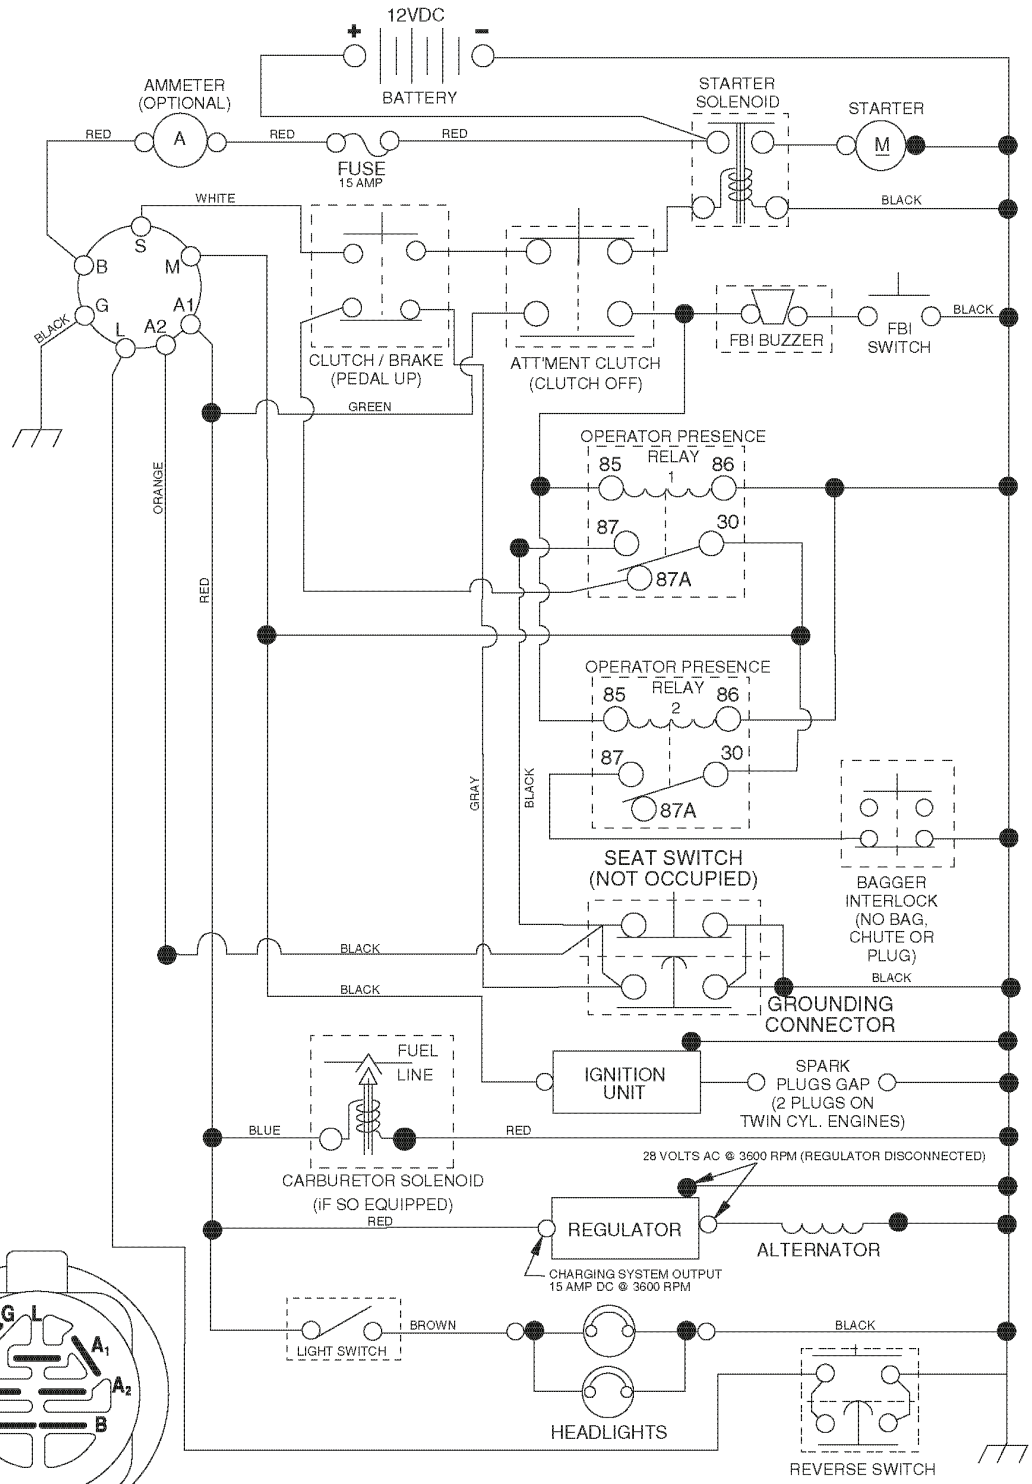

## REPAIR PARTS

TRACTOR- -MODEL NO. CT151 (96061006400) PRODUCT NO. 960 61 00-64

### WHEELS & TIRES

---

REF.	PART NO.	DESCRIPTION	REMARK	QTY.	KIT
1	532059192	CAP VALVE		1	
2	532065139	NIPPLE		1	
3	532106222	TIRE		1	
4	532059904	HOSE		1	
5	532138336	RIM		1	
6	532124957	FITTING		1	
7	532124959	BEARING		1	
8	532138337	RIM.SPROCKET		1	
9	532106268	TIRE		1	
10	532124926	HOSE		1	
11	532175039	HUB CAP		1	
-	532144334	SEALING FOAM		1	

# TRACTOR- -MODEL NO. CT151 (96061006400) PRODUCT NO. 960 61 00-64 SCHEMATIC

**IGNITION SWITCH**

POSITION	CIRCUIT "MAKE"
OFF	M+G+A1
RUN/OVERRIDE	B+A1
RUN	B+A1 L+A2
START	B + S + A1

**WIRING INSULATED CLIPS**