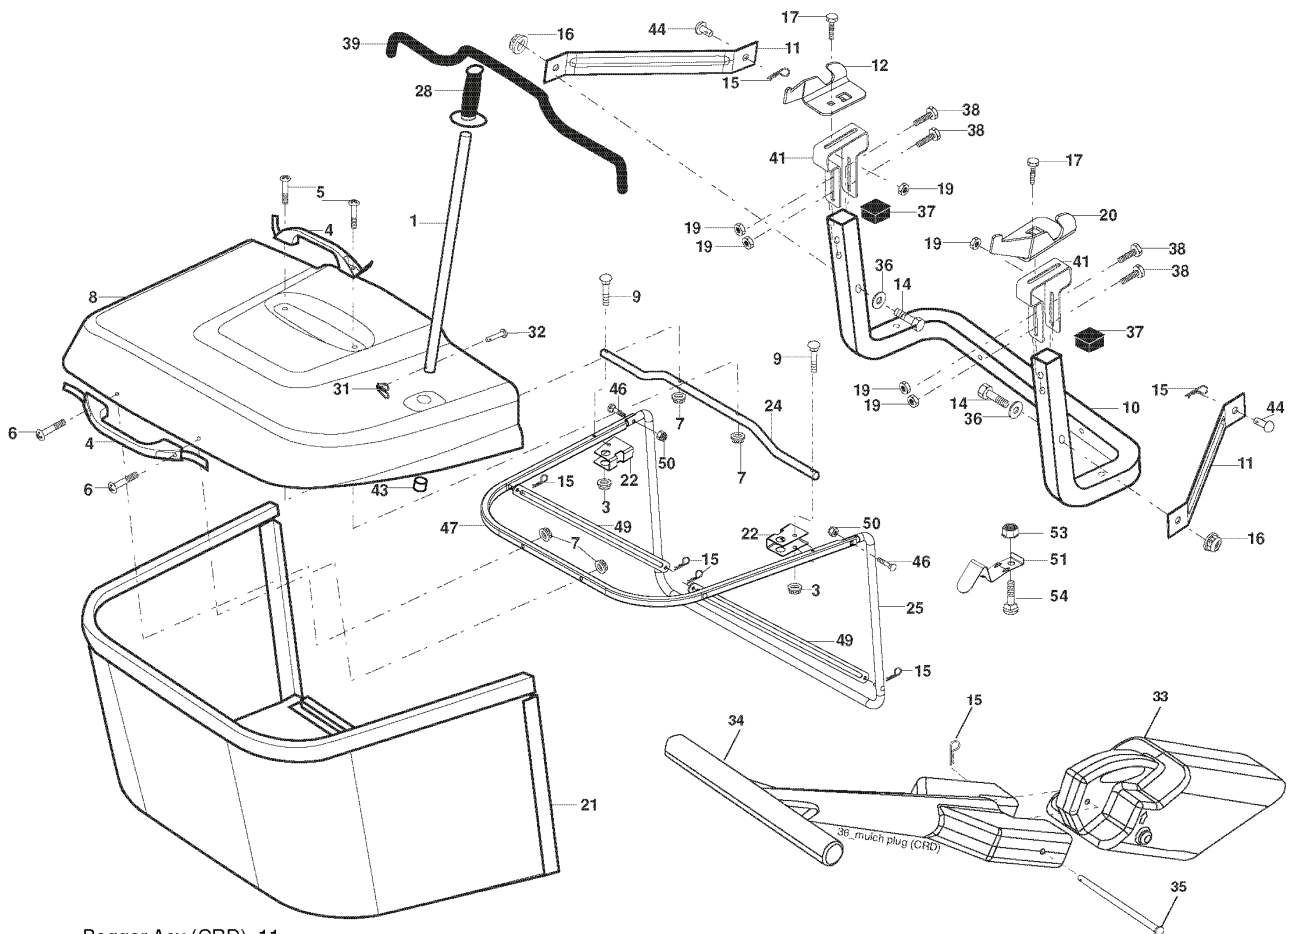

REPAIR PARTS

TRACTOR- -MODEL NO. CT151 (96061006400) PRODUCT NO. 960 61 00-64
BAGGER

Bagger Asy (CRD)_11

REF.	PART NO.	DESCRIPTION	REMARK	QTY.	KIT
1	532165249	ROD		1	
3	532123976	LOCKNUT		1	
4	532169916	HANDLE		1	
5	874981024	SCREW		1	
6	874981032	SCREW		1	
7	873401000	NUT		1	
8	532181095	COVER		1	
9	872140418	BOLT		1	
10	532181282	TUBE		1	
11	532165719	ROD		1	
12	532188848	BRACKET		1	
14	874520636	BOLT		1	
16	873900600	NUT		1	
15	532124670	RETAINER RING		1	
17	872140506	BOLT		1	
19	873900500	NUT		1	
20	532188847	BRACKET		1	
21	532193838	BAG		1	
22	532165781	CLAMP		1	
24	532165783	FRAME		1	
25	532193705	PIPE		1	
28	532165787	HANDLE		1	
31	532169484	PIN		1	
32	532126875	RIVET		1	
33	532165571	PLUG		1	
34	532165570	HANDLE		1	
35	532165572	PIN RETAINING SCREW		1	
36	819132012	WASHER		1	
37	532175401	PLUG		1	
38	872010520	BOLT		1	
39	532180985	SEAL		1	
41	532169683	BRACKET		1	
43	532174083	PLUG		1	
44	532193312	PIN CLEVIS		1	
46	872110510	BOLT		1	
47	532193704	PIPE		1	
49	532193305	ROD		1	
50	873800500	LOCK NUT		1	
51	532199903	LATCH		1	
53	873510400	NUT		1	
54	872140406	BOLT		1