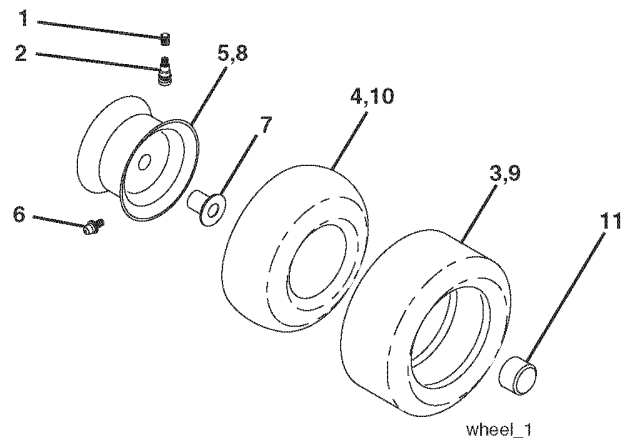

# REPAIR PARTS

TRACTOR- -MODEL NO. CT151 (96061006400) PRODUCT NO. 960 61 00-64  
MOWER LIFT

lift-rh.1piece\_9

REF.	PART NO.	DESCRIPTION	REMARK	QTY.	KIT
1	532159460	WIRE		1	
2	532159471	LEVER		1	
3	532105767	PIN RETAINING SCREW		1	
4	812000002	RETAINER RING		1	
5	819211621	WASHER		1	
6	532120183	BEARING		1	
7	532125631	HANDLE		1	
8	532124526	KNOB		1	
11	532165829	ROD		1	
12	532165831	ROD		1	
13	532124670	RETAINER RING		1	
15	532173288	LINK		1	
16	873350800	NUT		1	
17	532175689	BRACKET		1	
18	873800800	NUT		1	
19	532139868	LEVER		1	
20	532194209	SPRING		1	
23	532110807	NUT		1	
24	819131016	WASHER		1	
25	532124874	SPRING		1	
26	532169484	PIN		1	
27	532126971	LEVER		1	
28	873350600	NUT		1	
29	532138057	KNOB		1	
30	532150233	TRUNNION		1	
31	532169865	BEARING		1	
32	873540600	NUT		1	
36	532155097	INDICATOR		1	
37	532123935	PLUG		1	
38	817060516	SCREW		1	
40	819112410	WASHER		1	
41	532123934	INDICATOR		1	
49	532145212	NUT		1	
50	532110452	NUT		1	

### WHEELS & TIRES

---

REF.	PART NO.	DESCRIPTION	REMARK	QTY.	KIT
1	532059192	CAP VALVE		1	
2	532065139	NIPPLE		1	
3	532106222	TIRE		1	
4	532059904	HOSE		1	
5	532138336	RIM		1	
6	532124957	FITTING		1	
7	532124959	BEARING		1	
8	532138337	RIM.SPROCKET		1	
9	532106268	TIRE		1	
10	532124926	HOSE		1	
11	532175039	HUB CAP		1	
-	532144334	SEALING FOAM		1	