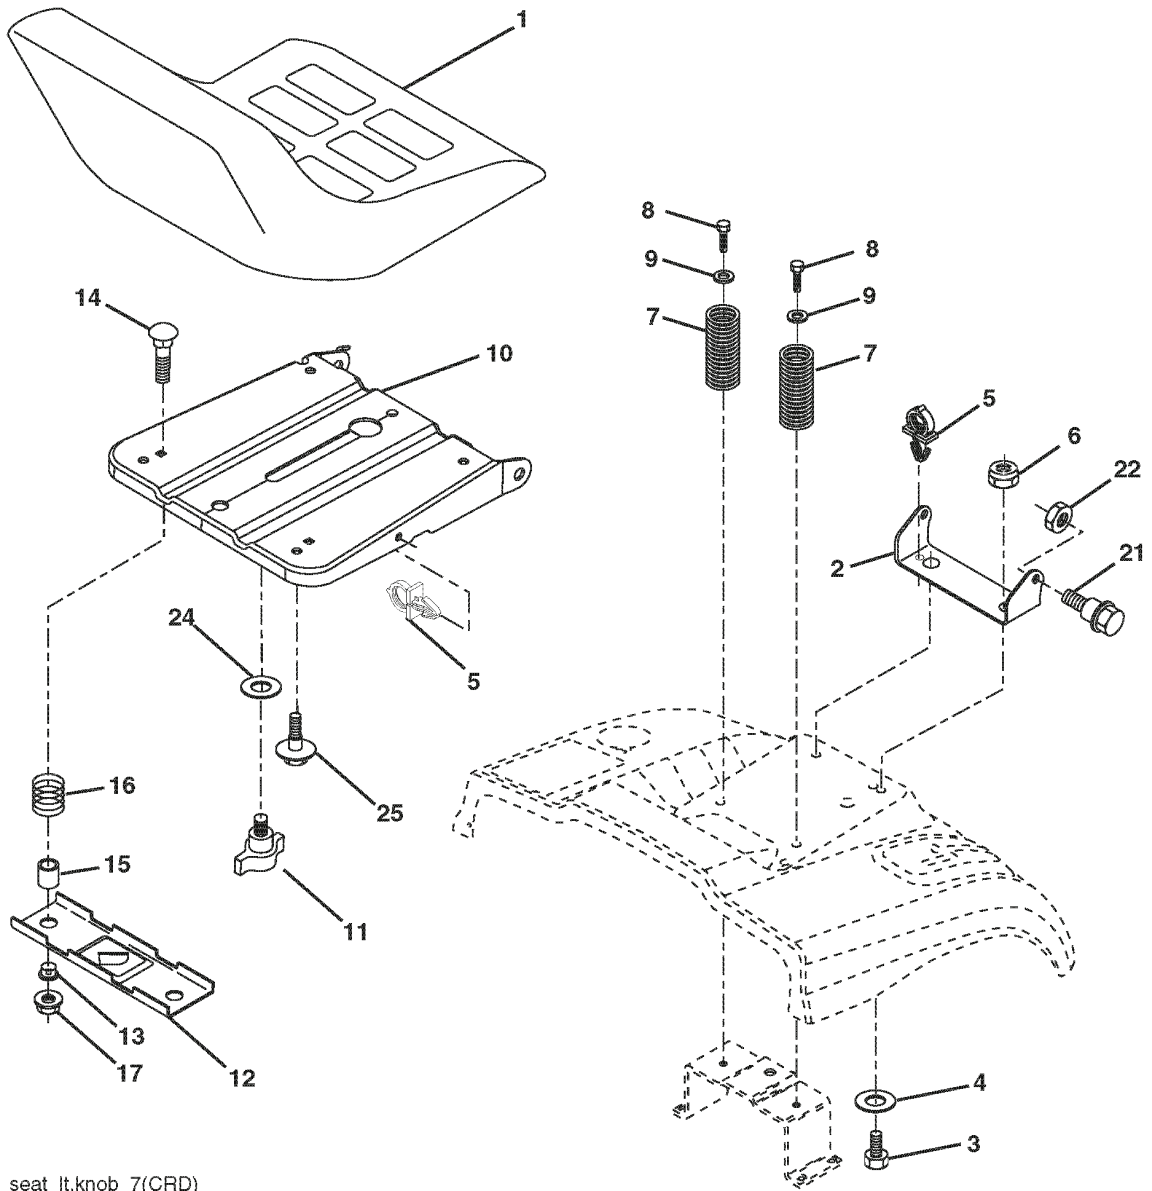

REPAIR PARTS

TRACTOR- -MODEL NO. CT151 (96061006400) PRODUCT NO. 960 61 00-64
SEAT ASSEMBLY

seat_lt.knob_7(CRD)

REF.	PART NO.	DESCRIPTION	REMARK	QTY.	KIT
1	532190120	SIEGE CONDUCTEUR		1	
2	532140551	BRACKET		1	
3	871110616	SCREW		1	
4	819131610	WASHER		1	
5	532145006	CLIP		1	
6	873800600	NUT		1	
7	532124181	SPRING		1	
8	817000616	SCREW		1	
9	819131614	WASHER		1	
10	532195530	BERCEAU DE SIEGE CONDUCTEUR		1	
11	532166369	WING NUT		1	
12	532174648	BRACKET		1	
13	532121248	BUSHING		1	
14	872050412	BOLT		1	
15	532134300	SPACER		1	
16	532121250	SPRING		1	
17	532123976	LOCKNUT		1	
21	532171852	BOLT		1	
22	873800500	LOCK NUT		1	
24	819171912	WASHER		1	
25	532127018	BOLT		1