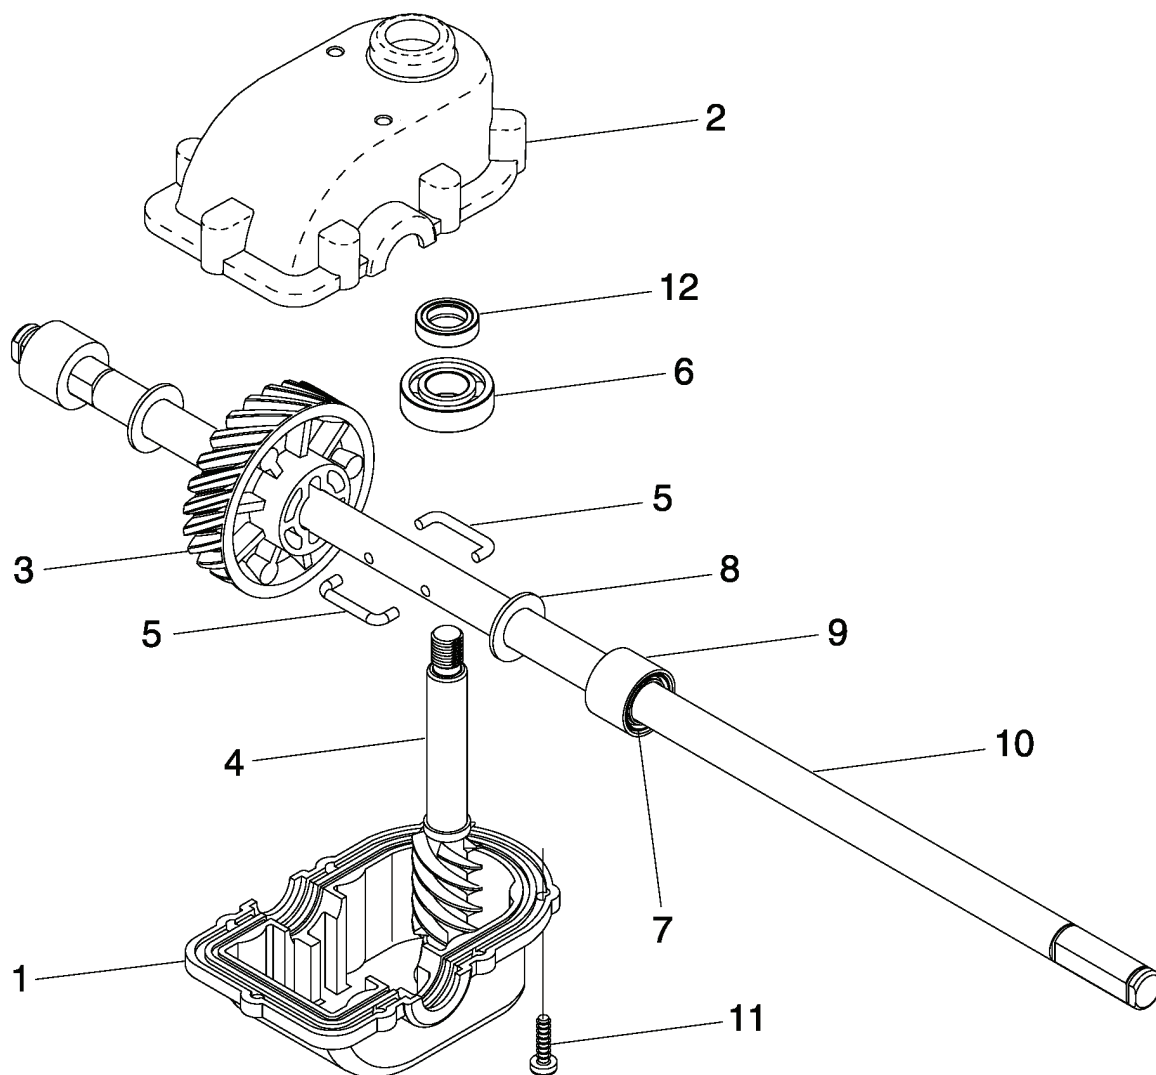

ROTARY LAWN MOWER - - MODEL NUMBER R152SVSW (96141006401)
PRODUCT NUMBER 961 41 00-64
GEARCASE ASSEMBLY - PART NUMBER 532 18 82-94

REF.	PART NO.	DESCRIPTION	REMARK	QTY.	KIT
1	532187530	CARTER INF.BOITE DE VITESSE		1	
2	532191245	GEAR HOUSING		1	
3	532187532	PINION		1	
4	532191246	SHAFT		1	
5	532183505	WIRE, FORMED		1	
6	532183506	BALL BEARING		1	
7	532183508	SEAL, OUTPUT SHAFT		1	
8	532183509	WASHER		1	
9	532183511	BUSHING		1	
10	532191247	SHAFT		1	
11	532183513	SCREW		1	
12	532183514	SEAL, INPUT SHAFT		1	
-	532750369	GREASE		1