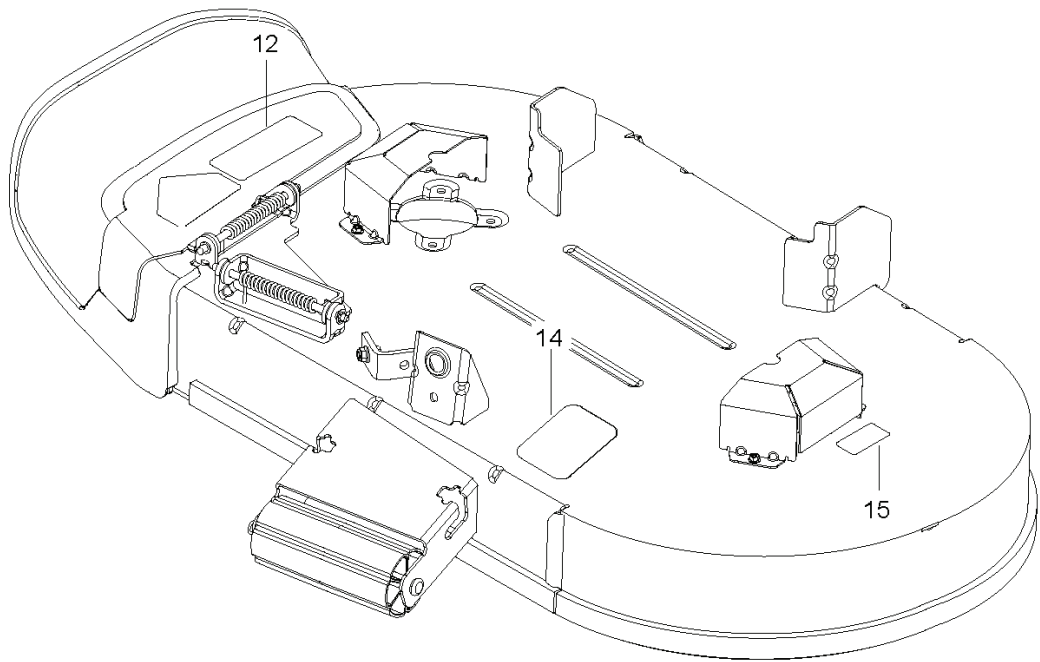

Z 242F, 967665702-00, 2018-01

SPARE PARTS LIST

REF.	PART NO.	DESCRIPTION	REMARK	QTY.	KIT
1	587595601	DECAL	MOTION_BRAKE_LEFT	1	
2	587595501	DECAL	MOTION_BRAKE_RIGHT	1	
3	587769201	DECAL	Z242F	2	
4	539105745	DECAL	BATTERY WARNING	1	
5	532428677	DECAL		1	
6	539108385	DECAL		1	
7	539108386	DECAL	EXIT MOWER	1	
8	539109897	DECAL		1	
9	590485501	DECAL		1	
10	532423829	DECAL		1	
11	588035101	DECAL		1	
12	586978801	DECAL		1	
13	577469001	DECAL		2	
14	510240201	DECAL		1	
15	589357901	DECAL		2	
16	591357301	DECAL		1	
17	587000701	PAD		1	

REF.	PART NO.	DESCRIPTION	REMARK	QTY.	KIT
1	592894101	TRANSMISSION		1	
2	592894102	TRANSMISSION		1	
3	574030501	LINKAGE		1	
4	574030502	LINKAGE		1	
5	592894201	BELT		1	
6	585474401	ROD		1	
7	585474501	ROD		1	
8	586665101	SPRING		2	
9	539110342	SPRING		2	
10	539120080	DISC		2	
11	539120079	ARM		2	
12	575507001	KIT		1	
13	501403602	TRANSMISSION KIT		2	
14	510184104	SPACING TUBE		2	
15	580806502	SUPPORT		2	
16	580806602	BRACKET		2	
17	587225301	PIN		1	
18	539976988	PIN		4	
19	587115301	PEN		1	
20	874780544	BOLT		4	
21	874780512	SCREW		2	
22	874780536	BOLT		2	
23	874780640	SCREW		4	
24	873800500	LOCK NUT		8	
25	873800400	NUT		2	
26	819111116	WASHER		16	
27	810030600	WASHER		4	
28	819131316	WASHER		8	
29	819091016	WASHER		4	

REF.	PART NO.	DESCRIPTION	REMARK	QTY.	KIT
1	532439822	SEAT		1	9
2	587232002	PLATE		1	
3	586220802	SUPPORT PLATE		1	
4	586221202	PLATE		1	
5	589761206	PLATE		1	
6	580308202	SUPPORT		2	
7	532198200	SPRING		1	
8	589483501	SPRING		2	
9	581429302	SWITCH		1	
10	532197661	HANDLE		1	
11	586428601	SUPPORT LEG		1	
12	585989301	BUMPER		2	
13	539104763	CLIP		5	
14	872140506	BOLT		4	
15	510422701	SCREW		2	
16	874780620	BOLT		2	
17	874760612	BOLT		1	
18	539110303	BOLT		2	
19	817490512	SCREW		4	
20	817000510	BOLT		6	
21	539112899	NUT, 5/16-18, NYLOC		4	
22	521996501	NUT		2	
23	819141614	WASHER		2	
24	501051801	WASHER		2	
	532421499	ARM REST		1	