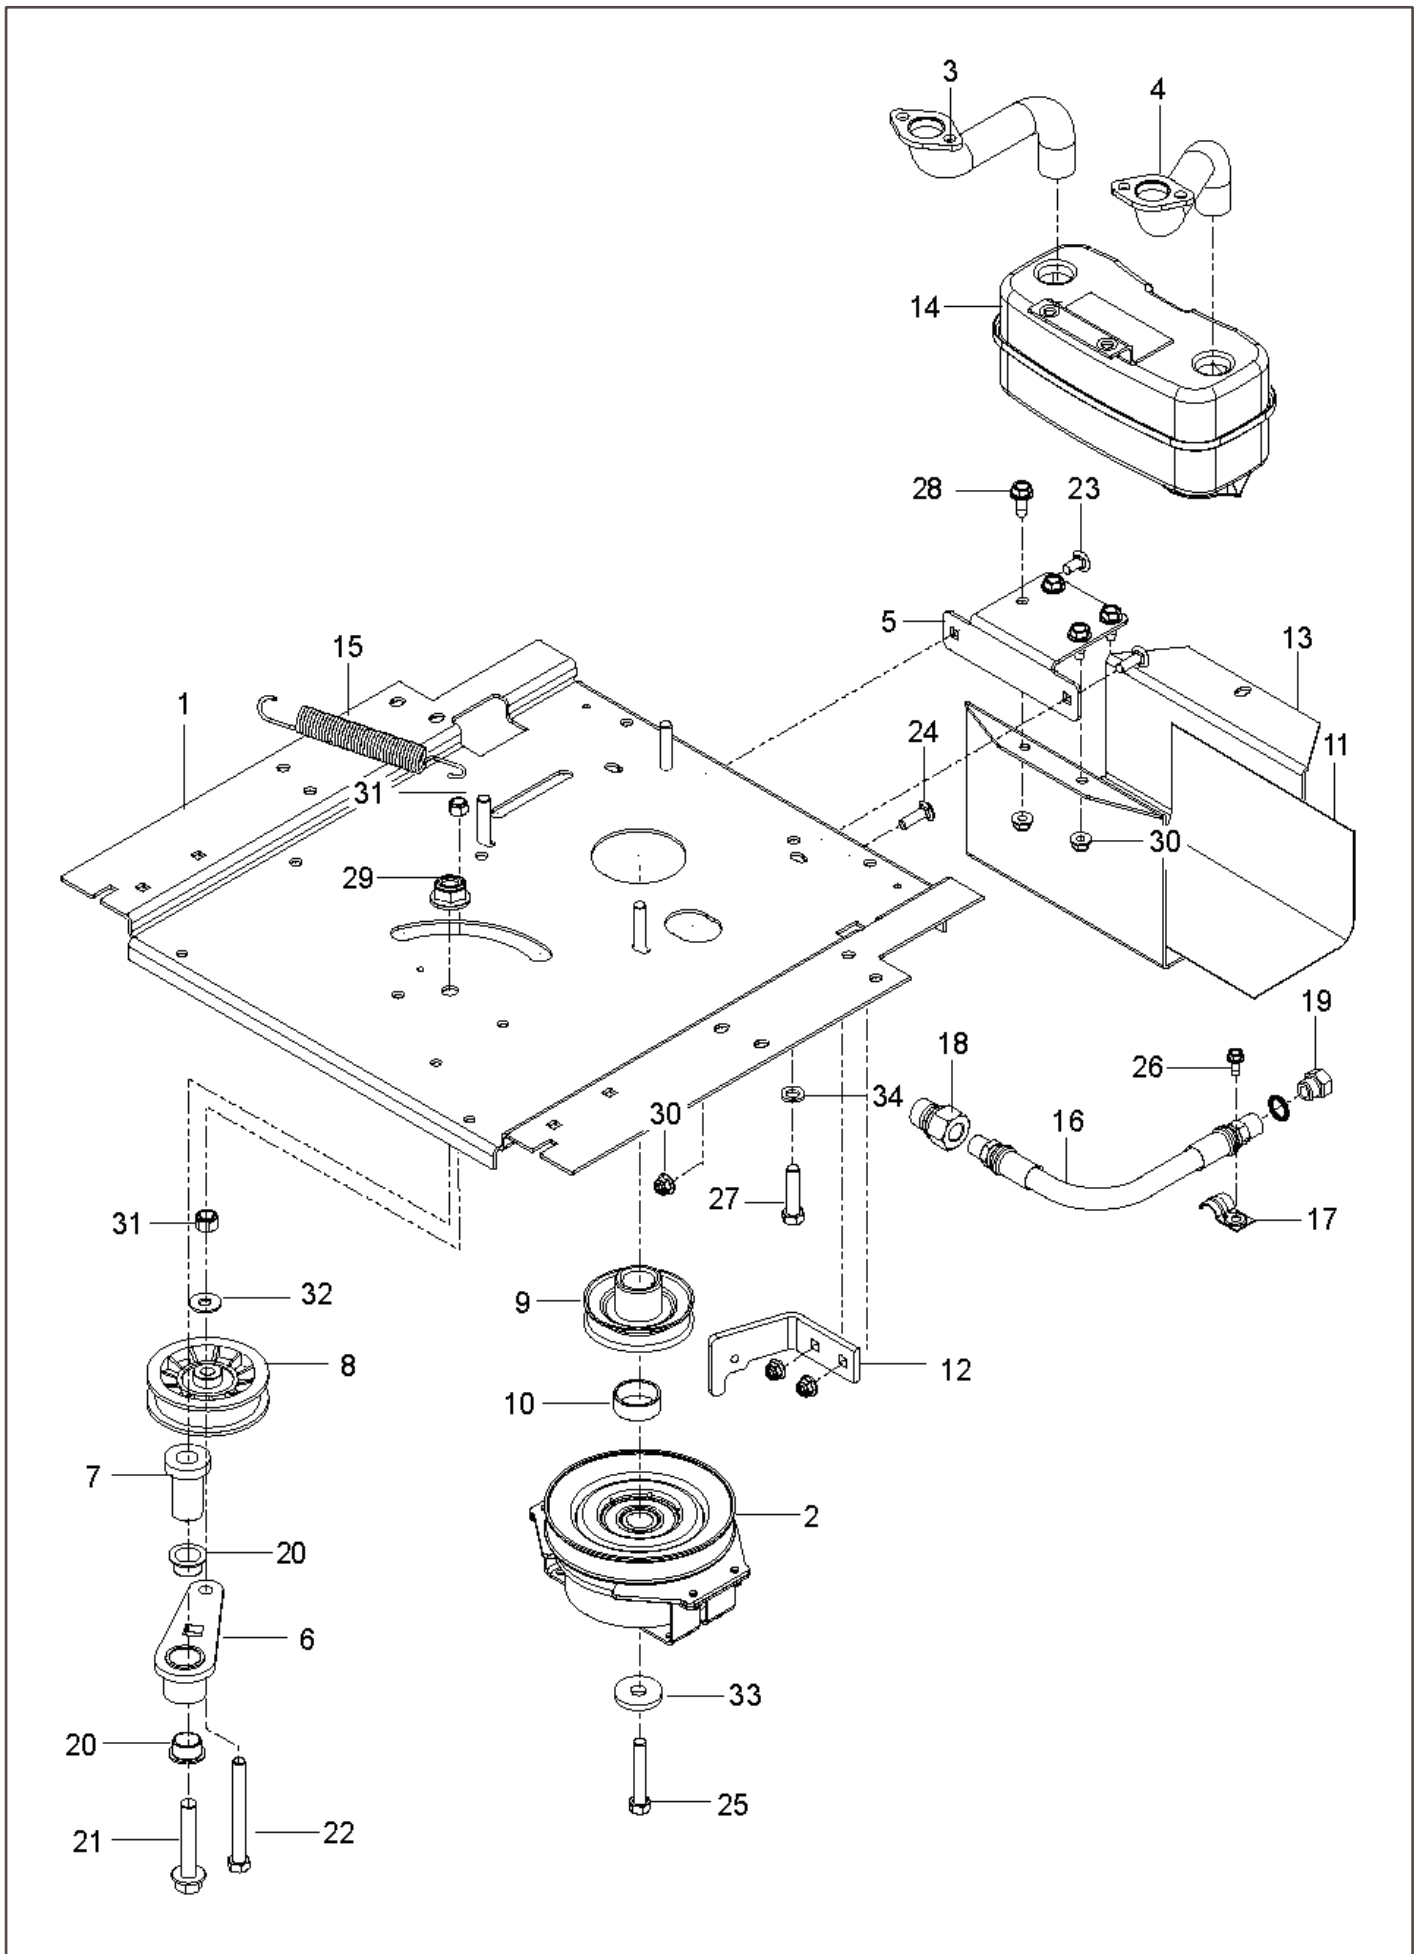

Z 242F, 967665702-00, 2018-01

SPARE PARTS LIST

REF.	PART NO.	DESCRIPTION	REMARK	QTY.	KIT
1	587595601	DECAL	MOTION_BRAKE_LEFT	1	
2	587595501	DECAL	MOTION_BRAKE_RIGHT	1	
3	587769201	DECAL	Z242F	2	
4	539105745	DECAL	BATTERY WARNING	1	
5	532428677	DECAL		1	
6	539108385	DECAL		1	
7	539108386	DECAL	EXIT MOWER	1	
8	539109897	DECAL		1	
9	590485501	DECAL		1	
10	532423829	DECAL		1	
11	588035101	DECAL		1	
12	586978801	DECAL		1	
13	577469001	DECAL		2	
14	510240201	DECAL		1	
15	589357901	DECAL		2	
16	591357301	DECAL		1	
17	587000701	PAD		1	

REF.	PART NO.	DESCRIPTION	REMARK	QTY.	KIT
1	592894101	TRANSMISSION		1	
2	592894102	TRANSMISSION		1	
3	574030501	LINKAGE		1	
4	574030502	LINKAGE		1	
5	592894201	BELT		1	
6	585474401	ROD		1	
7	585474501	ROD		1	
8	586665101	SPRING		2	
9	539110342	SPRING		2	
10	539120080	DISC		2	
11	539120079	ARM		2	
12	575507001	KIT		1	
13	501403602	TRANSMISSION KIT		2	
14	510184104	SPACING TUBE		2	
15	580806502	SUPPORT		2	
16	580806602	BRACKET		2	
17	587225301	PIN		1	
18	539976988	PIN		4	
19	587115301	PEN		1	
20	874780544	BOLT		4	
21	874780512	SCREW		2	
22	874780536	BOLT		2	
23	874780640	SCREW		4	
24	873800500	LOCK NUT		8	
25	873800400	NUT		2	
26	819111116	WASHER		16	
27	810030600	WASHER		4	
28	819131316	WASHER		8	
29	819091016	WASHER		4	

REF.	PART NO.	DESCRIPTION	REMARK	QTY.	KIT
1	532439822	SEAT		1	9
2	587232002	PLATE		1	
3	586220802	SUPPORT PLATE		1	
4	586221202	PLATE		1	
5	589761206	PLATE		1	
6	580308202	SUPPORT		2	
7	532198200	SPRING		1	
8	589483501	SPRING		2	
9	581429302	SWITCH		1	
10	532197661	HANDLE		1	
11	586428601	SUPPORT LEG		1	
12	585989301	BUMPER		2	
13	539104763	CLIP		5	
14	872140506	BOLT		4	
15	510422701	SCREW		2	
16	874780620	BOLT		2	
17	874760612	BOLT		1	
18	539110303	BOLT		2	
19	817490512	SCREW		4	
20	817000510	BOLT		6	
21	539112899	NUT, 5/16-18, NYLOC		4	
22	521996501	NUT		2	
23	819141614	WASHER		2	
24	501051801	WASHER		2	
	532421499	ARM REST		1	