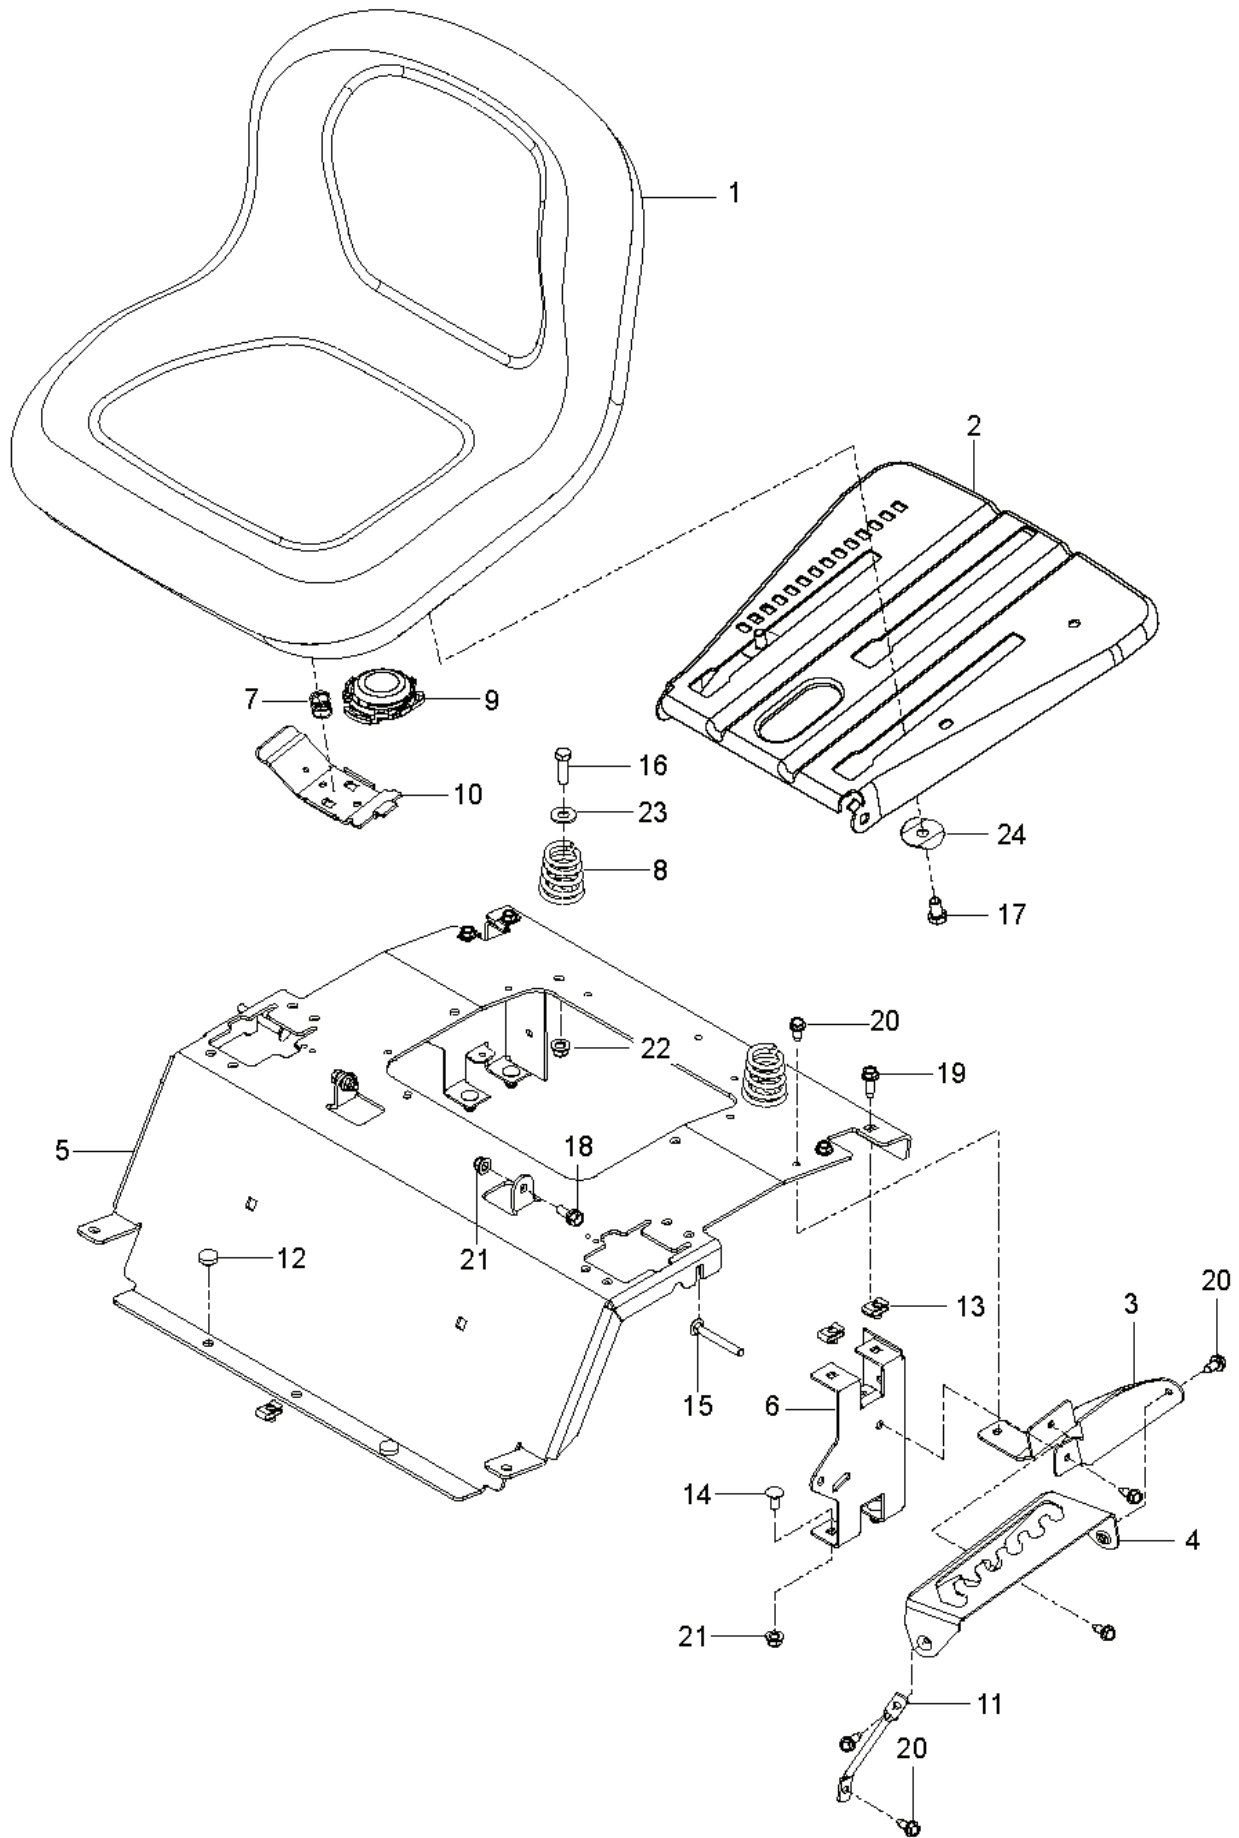

Z 242F, 967665702-00, 2018-01

SPARE PARTS LIST

REF.	PART NO.	DESCRIPTION	REMARK	QTY.	KIT
1	587595601	DECAL	MOTION_BRAKE_LEFT	1	
2	587595501	DECAL	MOTION_BRAKE_RIGHT	1	
3	587769201	DECAL	Z242F	2	
4	539105745	DECAL	BATTERY WARNING	1	
5	532428677	DECAL		1	
6	539108385	DECAL		1	
7	539108386	DECAL	EXIT MOWER	1	
8	539109897	DECAL		1	
9	590485501	DECAL		1	
10	532423829	DECAL		1	
11	588035101	DECAL		1	
12	586978801	DECAL		1	
13	577469001	DECAL		2	
14	510240201	DECAL		1	
15	589357901	DECAL		2	
16	591357301	DECAL		1	
17	587000701	PAD		1	

REF.	PART NO.	DESCRIPTION	REMARK	QTY.	KIT
1	592894101	TRANSMISSION		1	
2	592894102	TRANSMISSION		1	
3	574030501	LINKAGE		1	
4	574030502	LINKAGE		1	
5	592894201	BELT		1	
6	585474401	ROD		1	
7	585474501	ROD		1	
8	586665101	SPRING		2	
9	539110342	SPRING		2	
10	539120080	DISC		2	
11	539120079	ARM		2	
12	575507001	KIT		1	
13	501403602	TRANSMISSION KIT		2	
14	510184104	SPACING TUBE		2	
15	580806502	SUPPORT		2	
16	580806602	BRACKET		2	
17	587225301	PIN		1	
18	539976988	PIN		4	
19	587115301	PEN		1	
20	874780544	BOLT		4	
21	874780512	SCREW		2	
22	874780536	BOLT		2	
23	874780640	SCREW		4	
24	873800500	LOCK NUT		8	
25	873800400	NUT		2	
26	819111116	WASHER		16	
27	810030600	WASHER		4	
28	819131316	WASHER		8	
29	819091016	WASHER		4	

REF.	PART NO.	DESCRIPTION	REMARK	QTY.	KIT
1	532439822	SEAT		1	9
2	587232002	PLATE		1	
3	586220802	SUPPORT PLATE		1	
4	586221202	PLATE		1	
5	589761206	PLATE		1	
6	580308202	SUPPORT		2	
7	532198200	SPRING		1	
8	589483501	SPRING		2	
9	581429302	SWITCH		1	
10	532197661	HANDLE		1	
11	586428601	SUPPORT LEG		1	
12	585989301	BUMPER		2	
13	539104763	CLIP		5	
14	872140506	BOLT		4	
15	510422701	SCREW		2	
16	874780620	BOLT		2	
17	874760612	BOLT		1	
18	539110303	BOLT		2	
19	817490512	SCREW		4	
20	817000510	BOLT		6	
21	539112899	NUT, 5/16-18, NYLOC		4	
22	521996501	NUT		2	
23	819141614	WASHER		2	
24	501051801	WASHER		2	
	532421499	ARM REST		1	