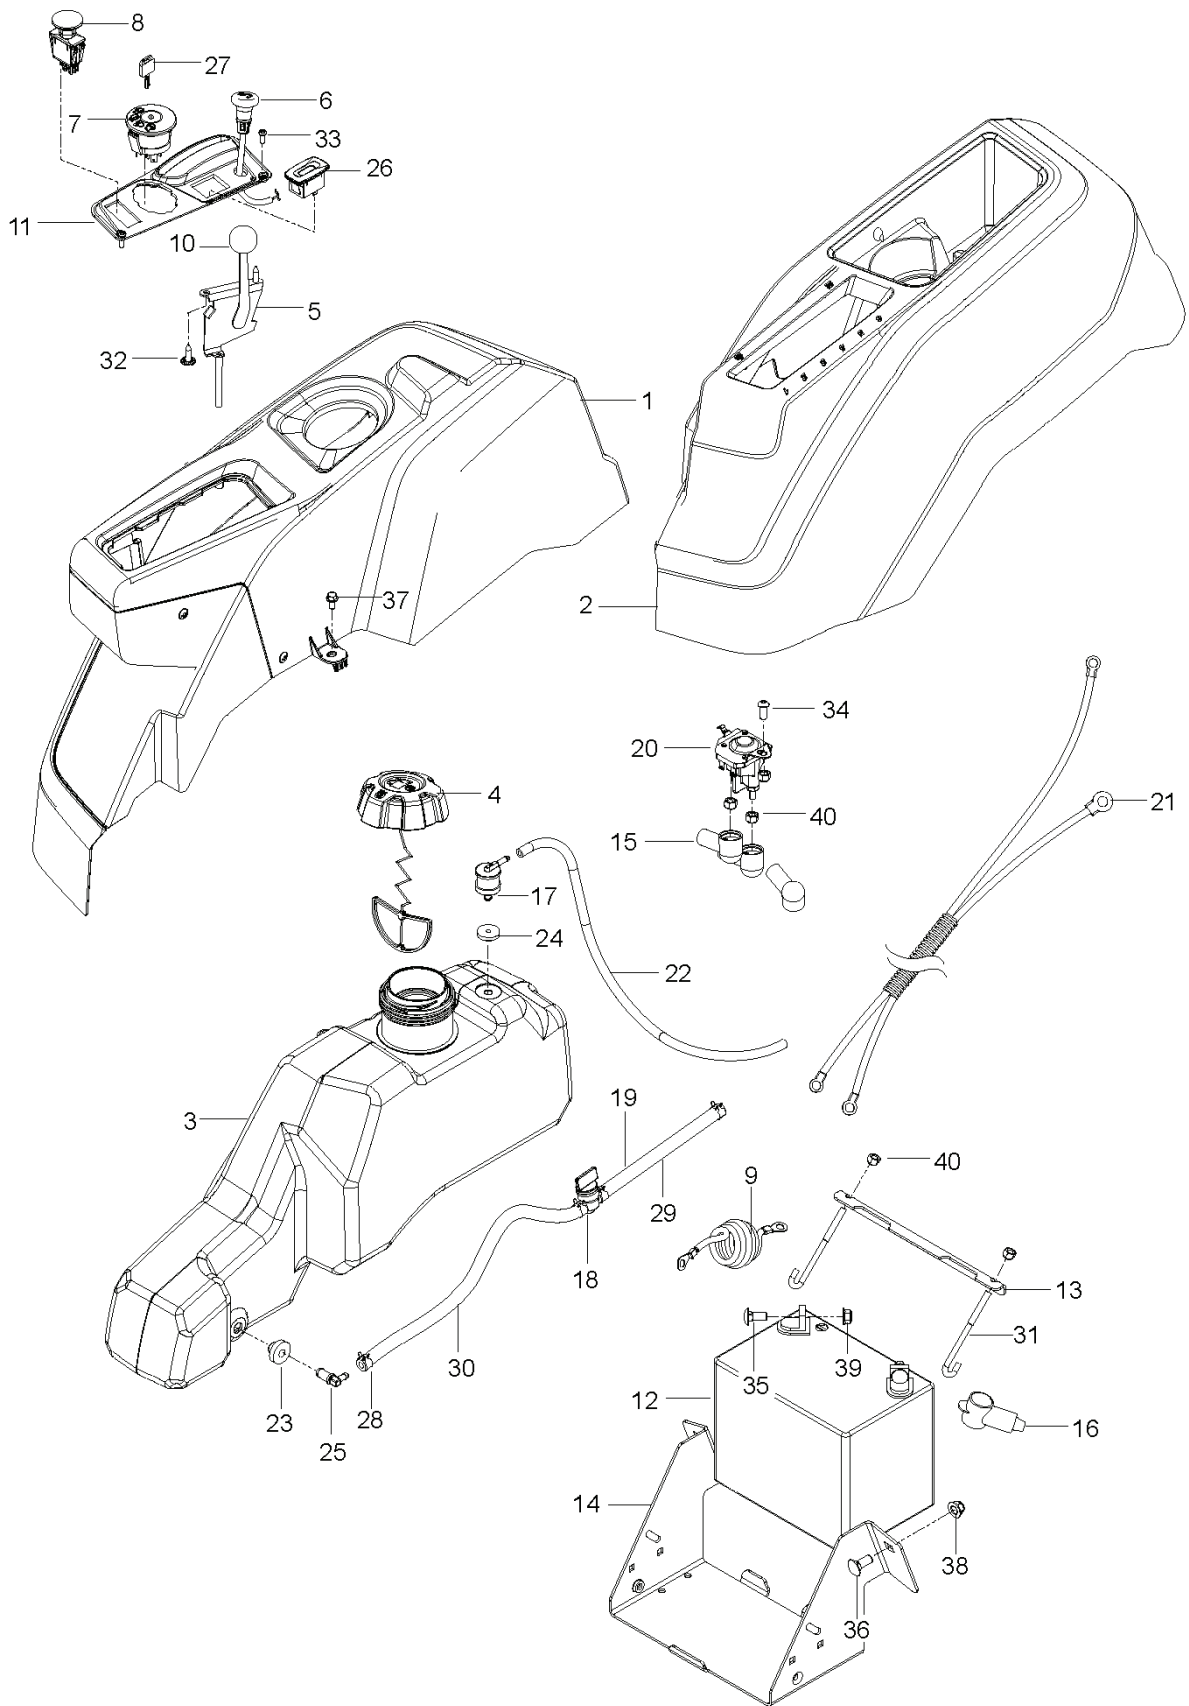

REF.	PART NO.	DESCRIPTION	REMARK	QTY.	KIT
1	585522801	CONSOLE ASSY		1	
2	586621201	CONSOLE ASSY		1	
3	589924701	FUEL TANK ASSY	Fits 2.75" filler neck	1	23, 24, 25
4	585124801	FUEL CAP ASSY	Fits 2.75" filler neck	1	
4	529989702	CAP	Fits 2.00" filler neck	1	
5	539112438	THROTTLE CABLE		1	
6	586881501	CHOKE CONTROL ASSY		1	
7	539107541	IGNITION SWITCH		1	
8	582107602	SWITCH		1	
9	586108201	HARNESS		1	
10	539133049	KNOB ROUND BALL		1	
11	585522703	CONTROL PANEL		1	
12	539102436	BATTERY		1	
13	510030003	BRACKET		1	
14	582609602	BOX		1	
15	532131563	COVER		3	
16	539102759	INSULATOR		1	
17	576618101	TANK VENT		1	
18	539916325	VALVE		1	
19	586123904	FUEL HOSE		1	18, 28, 29, 30
20	582042801	SOLENOID		1	
21	587198601	HARNESS		1	
22	587044518	HOSE		1	
23	532003645	BUSHING		1	
24	532437492	GROMMET		1	
25	532139277	NIPPLE		1	
26	586161801	HOUR METER		1	
27	532140401	KEY		1	
28	532123487	HOSE CLAMP		4	
29	587044803	HOSE		1	
30	587044810	HOSE		1	
31	588839401	HOOK		2	
32	532141841	SCREW		2	
33	545227101	SCREW		2	
34	539111229	SCR 1/4-20 X 5/8 BTN SKT HD ZD		1	
35	872140506	BOLT		2	
36	539990645	BOLT		2	
37	817490408	SCREW		2	
38	521996501	NUT		2	
39	539112899	NUT, 5/16-18, NYLOC		2	
40	539976978	NUT		5	
	532109748	RELAY	NOT SHOWN	1	
	505280001	TIE WRAP	NOT SHOWN	1	
	586337301	HARNESS	NOT SHOWN	1