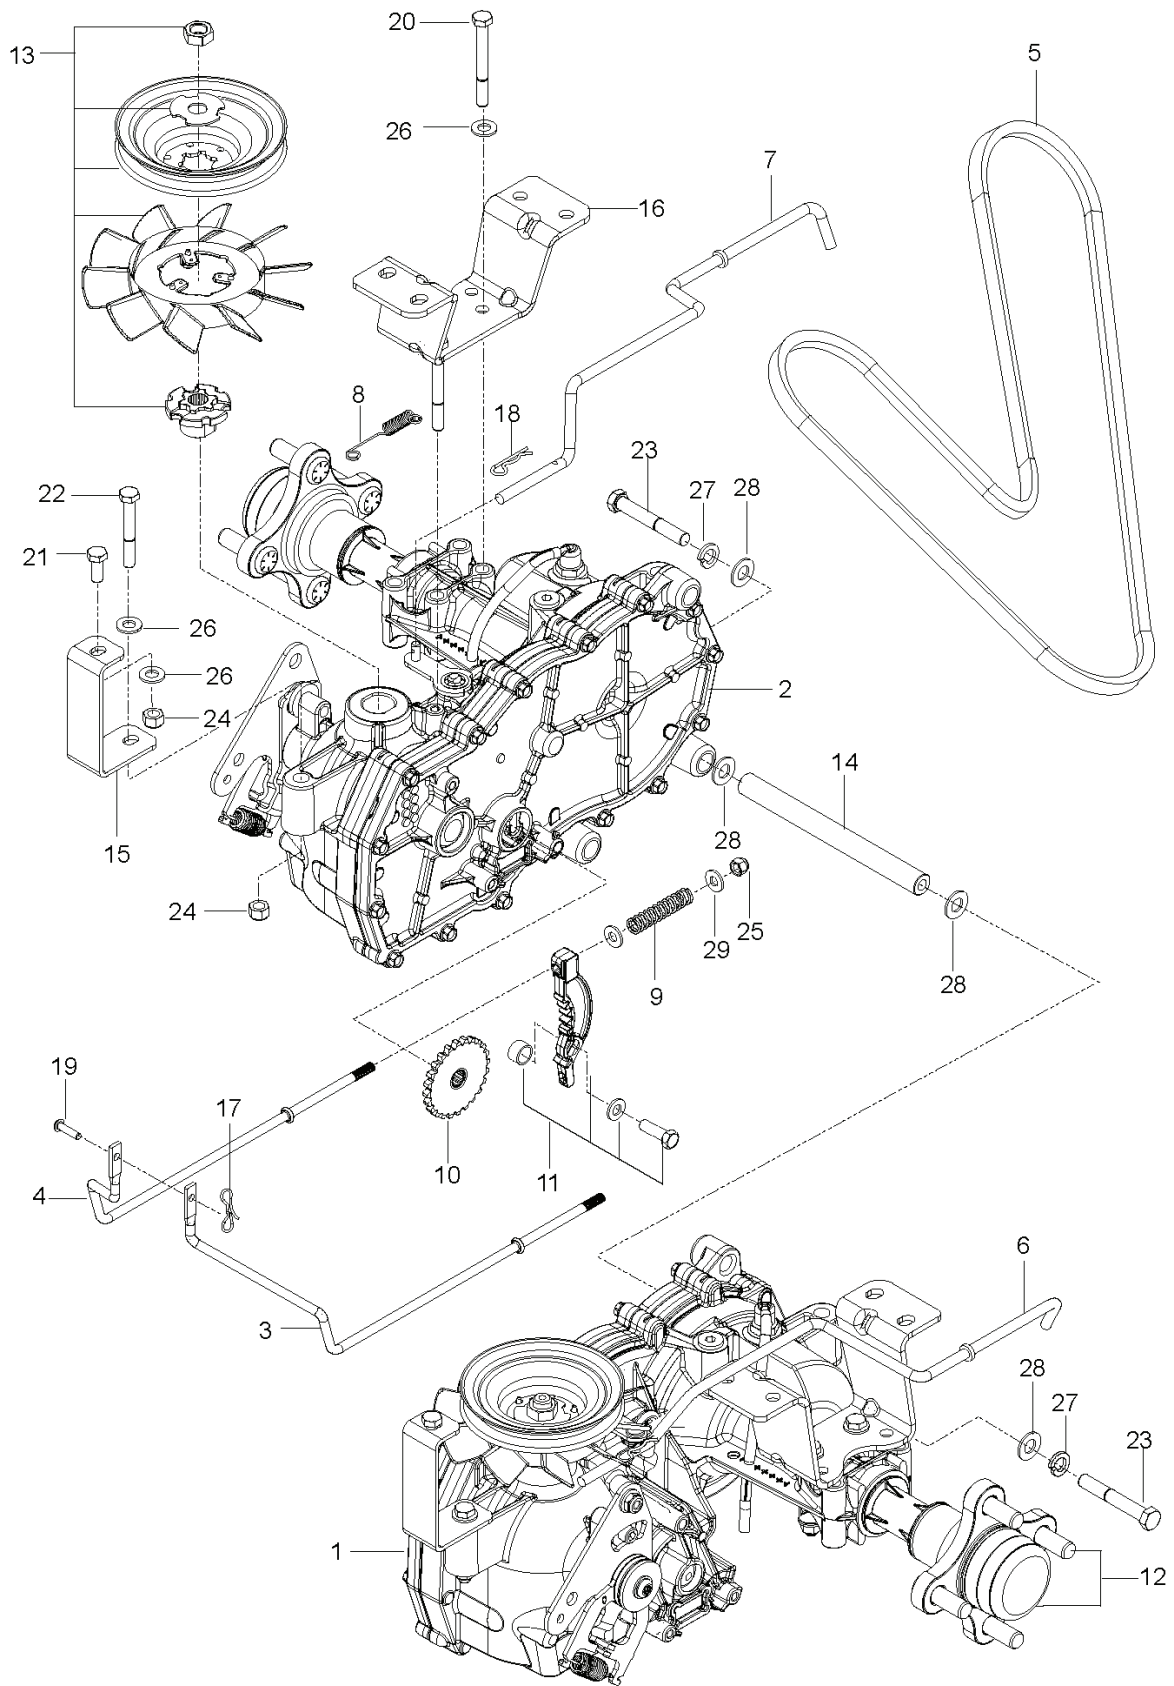

Z 242F, 967665702-00, 2018-01

SPARE PARTS LIST

REF.	PART NO.	DESCRIPTION	REMARK	QTY.	KIT
1	587595601	DECAL	MOTION_BRAKE_LEFT	1	
2	587595501	DECAL	MOTION_BRAKE_RIGHT	1	
3	587769201	DECAL	Z242F	2	
4	539105745	DECAL	BATTERY WARNING	1	
5	532428677	DECAL		1	
6	539108385	DECAL		1	
7	539108386	DECAL	EXIT MOWER	1	
8	539109897	DECAL		1	
9	590485501	DECAL		1	
10	532423829	DECAL		1	
11	588035101	DECAL		1	
12	586978801	DECAL		1	
13	577469001	DECAL		2	
14	510240201	DECAL		1	
15	589357901	DECAL		2	
16	591357301	DECAL		1	
17	587000701	PAD		1	

REF.	PART NO.	DESCRIPTION	REMARK	QTY.	KIT
1	592894101	TRANSMISSION		1	
2	592894102	TRANSMISSION		1	
3	574030501	LINKAGE		1	
4	574030502	LINKAGE		1	
5	592894201	BELT		1	
6	585474401	ROD		1	
7	585474501	ROD		1	
8	586665101	SPRING		2	
9	539110342	SPRING		2	
10	539120080	DISC		2	
11	539120079	ARM		2	
12	575507001	KIT		1	
13	501403602	TRANSMISSION KIT		2	
14	510184104	SPACING TUBE		2	
15	580806502	SUPPORT		2	
16	580806602	BRACKET		2	
17	587225301	PIN		1	
18	539976988	PIN		4	
19	587115301	PEN		1	
20	874780544	BOLT		4	
21	874780512	SCREW		2	
22	874780536	BOLT		2	
23	874780640	SCREW		4	
24	873800500	LOCK NUT		8	
25	873800400	NUT		2	
26	819111116	WASHER		16	
27	810030600	WASHER		4	
28	819131316	WASHER		8	
29	819091016	WASHER		4	

REF.	PART NO.	DESCRIPTION	REMARK	QTY.	KIT
1	532439822	SEAT		1	9
2	587232002	PLATE		1	
3	586220802	SUPPORT PLATE		1	
4	586221202	PLATE		1	
5	589761206	PLATE		1	
6	580308202	SUPPORT		2	
7	532198200	SPRING		1	
8	589483501	SPRING		2	
9	581429302	SWITCH		1	
10	532197661	HANDLE		1	
11	586428601	SUPPORT LEG		1	
12	585989301	BUMPER		2	
13	539104763	CLIP		5	
14	872140506	BOLT		4	
15	510422701	SCREW		2	
16	874780620	BOLT		2	
17	874760612	BOLT		1	
18	539110303	BOLT		2	
19	817490512	SCREW		4	
20	817000510	BOLT		6	
21	539112899	NUT, 5/16-18, NYLOC		4	
22	521996501	NUT		2	
23	819141614	WASHER		2	
24	501051801	WASHER		2	
	532421499	ARM REST		1	