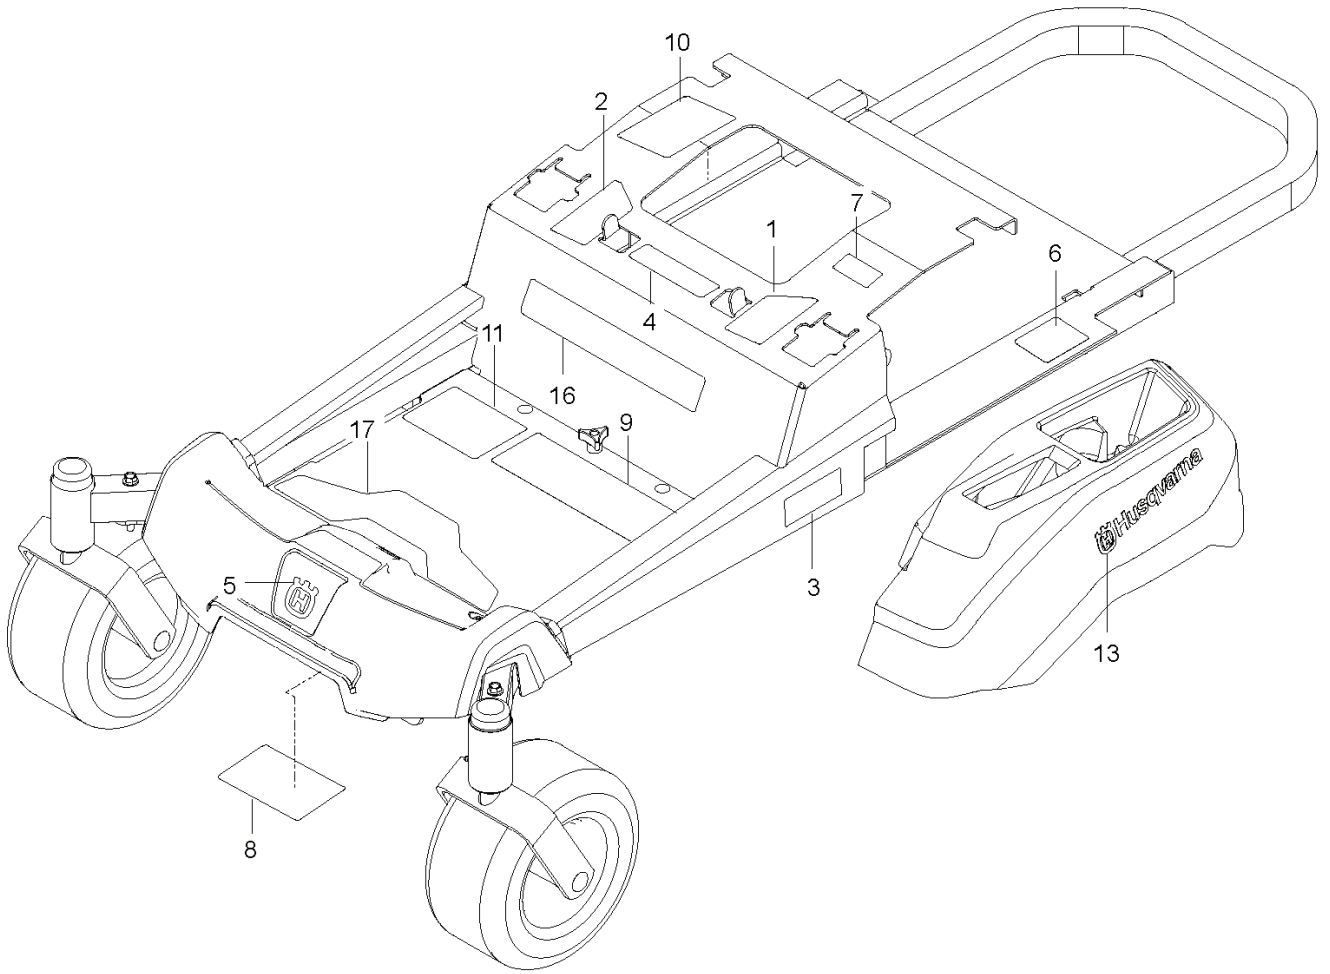

Z 242F, 967665702-00, 2018-01

SPARE PARTS LIST

REF.	PART NO.	DESCRIPTION	REMARK	QTY.	KIT
1	587595601	DECAL	MOTION_BRAKE_LEFT	1	
2	587595501	DECAL	MOTION_BRAKE_RIGHT	1	
3	587769201	DECAL	Z242F	2	
4	539105745	DECAL	BATTERY WARNING	1	
5	532428677	DECAL		1	
6	539108385	DECAL		1	
7	539108386	DECAL	EXIT MOWER	1	
8	539109897	DECAL		1	
9	590485501	DECAL		1	
10	532423829	DECAL		1	
11	588035101	DECAL		1	
12	586978801	DECAL		1	
13	577469001	DECAL		2	
14	510240201	DECAL		1	
15	589357901	DECAL		2	
16	591357301	DECAL		1	
17	587000701	PAD		1	

REF.	PART NO.	DESCRIPTION	REMARK	QTY.	KIT
1	592894101	TRANSMISSION		1	
2	592894102	TRANSMISSION		1	
3	574030501	LINKAGE		1	
4	574030502	LINKAGE		1	
5	592894201	BELT		1	
6	585474401	ROD		1	
7	585474501	ROD		1	
8	586665101	SPRING		2	
9	539110342	SPRING		2	
10	539120080	DISC		2	
11	539120079	ARM		2	
12	575507001	KIT		1	
13	501403602	TRANSMISSION KIT		2	
14	510184104	SPACING TUBE		2	
15	580806502	SUPPORT		2	
16	580806602	BRACKET		2	
17	587225301	PIN		1	
18	539976988	PIN		4	
19	587115301	PEN		1	
20	874780544	BOLT		4	
21	874780512	SCREW		2	
22	874780536	BOLT		2	
23	874780640	SCREW		4	
24	873800500	LOCK NUT		8	
25	873800400	NUT		2	
26	819111116	WASHER		16	
27	810030600	WASHER		4	
28	819131316	WASHER		8	
29	819091016	WASHER		4	

REF.	PART NO.	DESCRIPTION	REMARK	QTY.	KIT
1	532439822	SEAT		1	9
2	587232002	PLATE		1	
3	586220802	SUPPORT PLATE		1	
4	586221202	PLATE		1	
5	589761206	PLATE		1	
6	580308202	SUPPORT		2	
7	532198200	SPRING		1	
8	589483501	SPRING		2	
9	581429302	SWITCH		1	
10	532197661	HANDLE		1	
11	586428601	SUPPORT LEG		1	
12	585989301	BUMPER		2	
13	539104763	CLIP		5	
14	872140506	BOLT		4	
15	510422701	SCREW		2	
16	874780620	BOLT		2	
17	874760612	BOLT		1	
18	539110303	BOLT		2	
19	817490512	SCREW		4	
20	817000510	BOLT		6	
21	539112899	NUT, 5/16-18, NYLOC		4	
22	521996501	NUT		2	
23	819141614	WASHER		2	
24	501051801	WASHER		2	
	532421499	ARM REST		1	