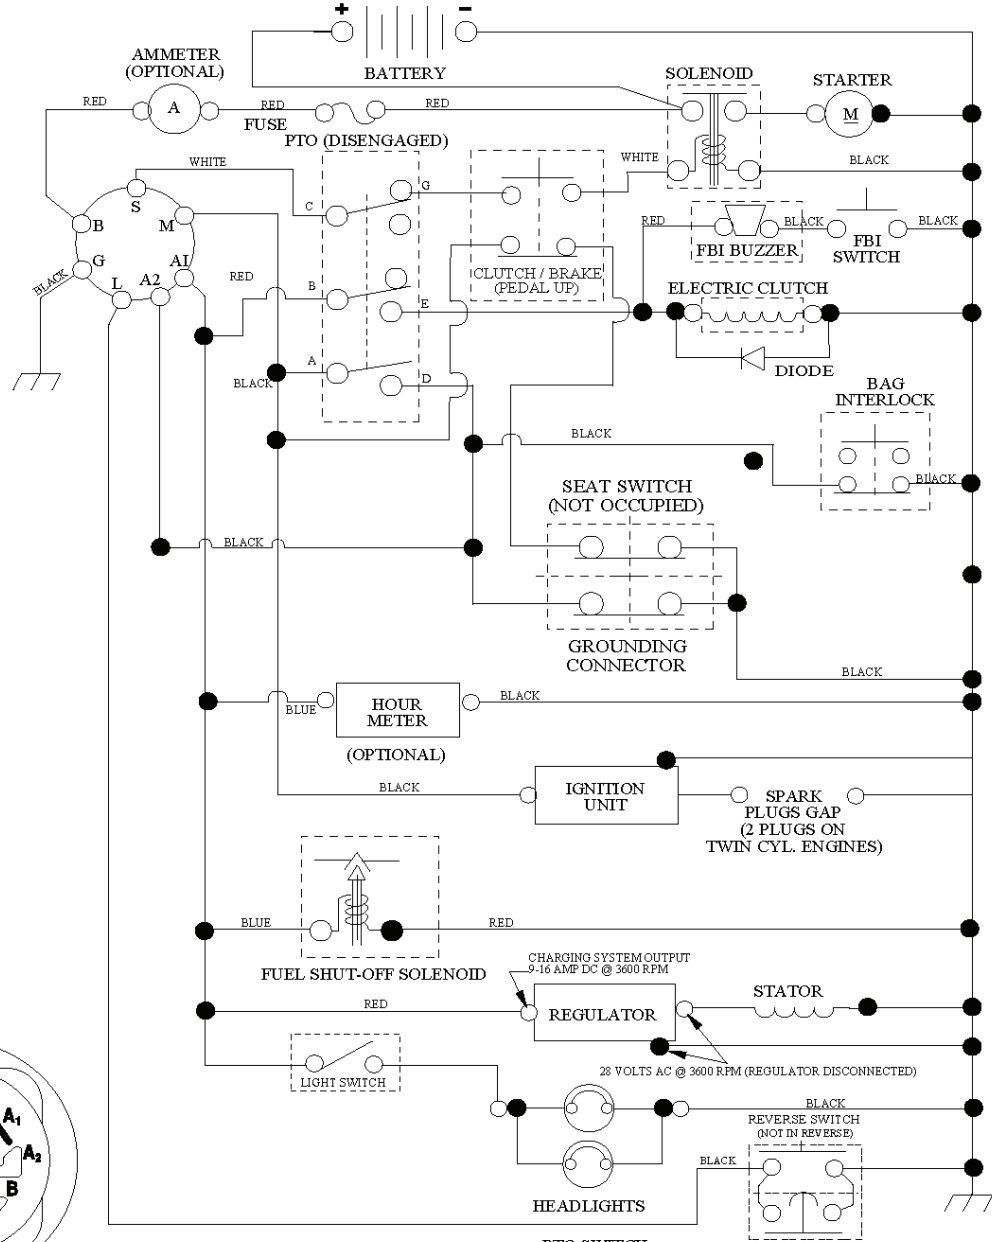

SCH05

IGNITION SWITCH

POSITION	CIRCUIT	"MAKE"
OFF	M+G+A1	
RUN/OVERRIDE	B+A1	
RUN	B+A1	L+A2
START	B+S+A1	

03048

WIRING INSULATED CLIPS
NOTE: IF WIRING INSULATED CLIPS WERE REMOVED FOR SERVICING OF UNIT, THEY SHOULD BE RE-INSTALLED TO PROPERLY SECURE YOUR WIRING.

POSITION	CIRCUIT
OFF	C + G, B + H
ON	C + F, B + E, A + D

NON-REMOVABLE CONNECTIONS

REMOVABLE CONNECTIONS