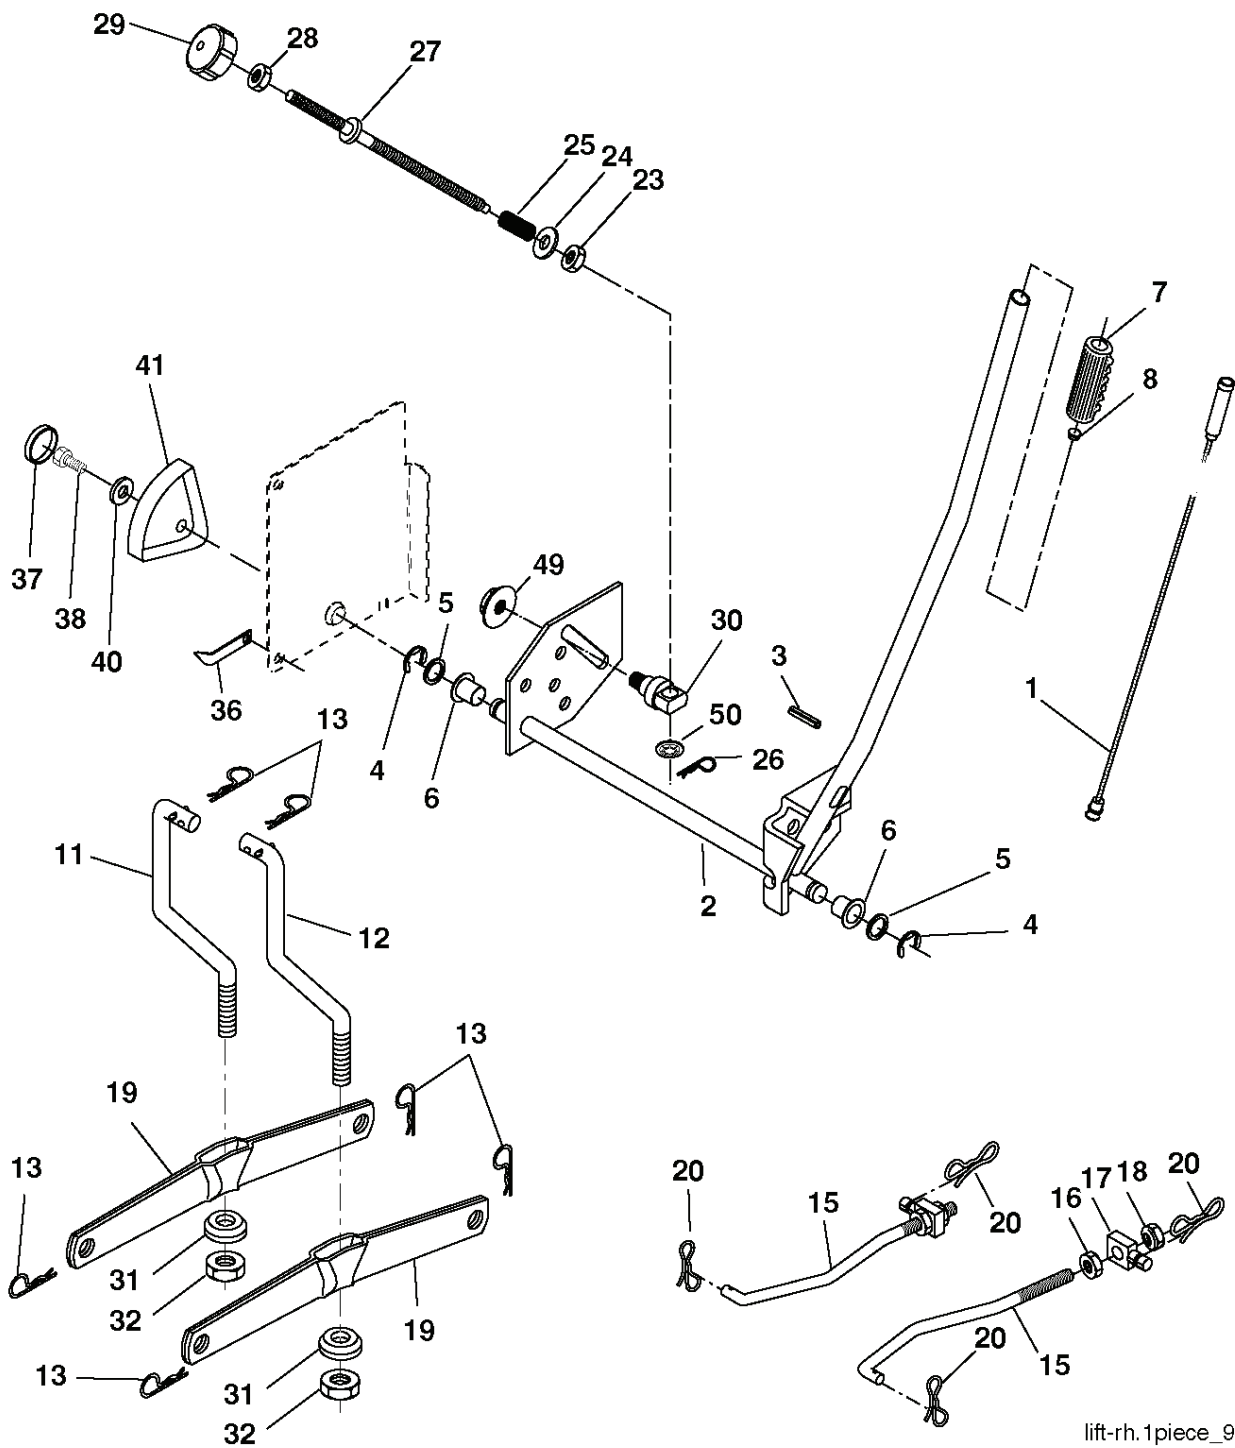

REF.	PART NO.	DESCRIPTION	REMARK	QTY.	KIT
1	532169160	HOUSING		1	
2	872140506	BOLT		1	
3	532165569	BRACKET		1	
4	532169167	BRACKET		1	
5	532124670	RETAINER RING		1	
6	532165557	ROD		1	
8	532181712	BOLT		1	
9	810030600	WASHER		1	
11	532180583	BLADE		1	
13	532137645	SHAFT		1	
14	532128774	BEARING HOUSING		1	
15	532110485	BEARING		1	
16	532180584	BLADE		1	
18	872110606	BOLT		1	
19	532132827	SPEC. BOLT		1	
20	532181713	BOLT		1	
21	873680500	NUT		1	
22	532169165	BRACKET		1	
23	532169166	BRACKET		1	
24	532413436	BRACKET		1	
25	532400105	BRACKET		1	
26	532400110	SUPPORT		1	
27	532169172	BRACKET		1	
28	532169168	BRACKET		1	
30	532173984	SCREW		1	
31	532187690	WASHER		1	
32	532198145	PULLEY		1	
33	532400234	NUT		1	
34	532400103	BRACKET		1	
35	532400104	BRACKET		1	
36	532146763	PULLEY		1	
38	532169851	SPACER		1	
39	872110622	BOLT		1	
40	873680600	NUT		1	
41	873900600	NUT		1	
44	532420754	COVER		1	
45	532420755	COVER		1	
46	532137729	SCREW		1	
55	532169849	LEVER		1	
61	532199487	SPRING		1	
68	532402009	BELT		1	
69	532165482	SHAFT		1	
84	532156085	BELT GUIDE		1	
116	532193406	BOLT		1	
117	532174873	WHEEL		1	
119	819132012	WASHER		1	
124	872110612	BOLT		1	
130	872110506	BOLT		1	
131	532165661	PIPE		1	
161	532180424	BLADE		1	
162	532180878	ADAPTER		1	
163	532180425	BLADE		1	
164	532124937	BEARING COL. STRG.		1	
174	532400240	PLATE		1	
306	532423062	NUT		1	
---	532181857	BEARING HOUSING	Mandrel Assembly (Includes housing, shaft assembly, and bearing only - pulley/nut/washer and blade bolt/washers not included).	1	
---	532181858	BEARING HOUSING		1	
---	532422789	CUTTING DECK		1	

lift-rh.1piece_9