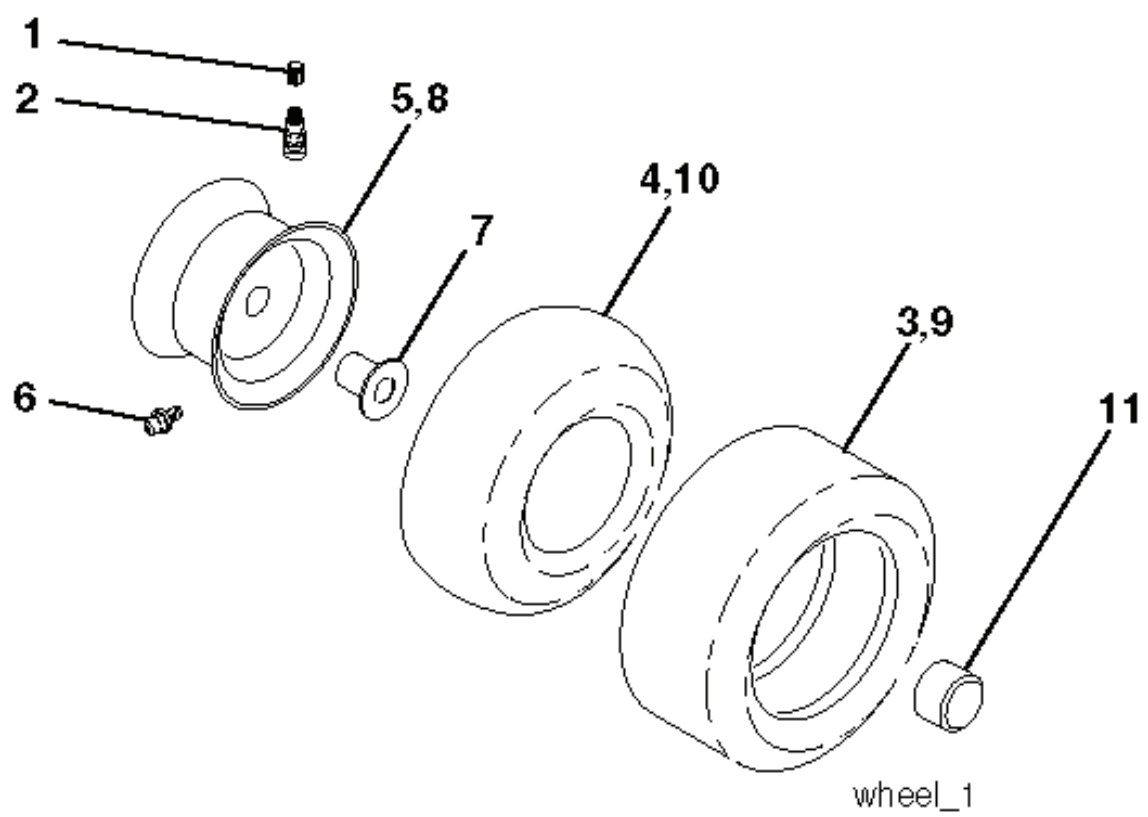

POSITION	CIRCUIT
OFF	C + G, B + H
ON	C + F, B + E, A + D

RELAY

NON-REMOVABLE CONNECTIONS

REMOVABLE CONNECTIONS

steering-CRD_HUSQSR_3

REF.	PART NO.	DESCRIPTION	REMARK	QTY.	KIT
1	532416480	STEERING WHEEL		1	
2	532193542	AXLE		1	
3	532169840	SPINDLE		1	
4	532169839	SPINDLE		1	
5	532124931	WASHER		1	
6	532121748	WASHER		1	
8	812000029	RETAINER RING		1	
10	532175121	ROD		1	
11	810040600	WASHER		1	
13	532136518	PIPE		1	
15	532145212	NUT		1	
17	532190753	ROD		1	
29	817000612	SCREW		1	
32	532171888	ROD		1	
33	819111216	WASHER		1	
34	810040500	WASHER		1	
35	873540500	NUT		1	
36	532155099	BUSHING		1	
37	532152927	SCREW		1	
38	532415987	KNOB		1	
39	819113812	WASHER		1	
40	873540600	NUT		1	
41	532186737	ADAPTER		1	
42	532411139	STEERING COLUMN TUBE		1	
43	532121749	WASHER		1	
44	532190752	SHAFT		1	
46	532121232	HUB CAP		1	
65	532414736	SPACER		1	
67	872110618	BOLT		1	
68	532169827	SHAFT		1	
71	532175146	STEERING GEAR		1	
82	532199978	SUPPORT ESSIEU AVANT		1	
87	532173966	WASHER		1	
88	532175118	BOLT		1	
91	532175553	SPRING		1	
95	532188967	WASHER		1	
97	874780564	BOLT		1	
118	532406013	BEARING		1	