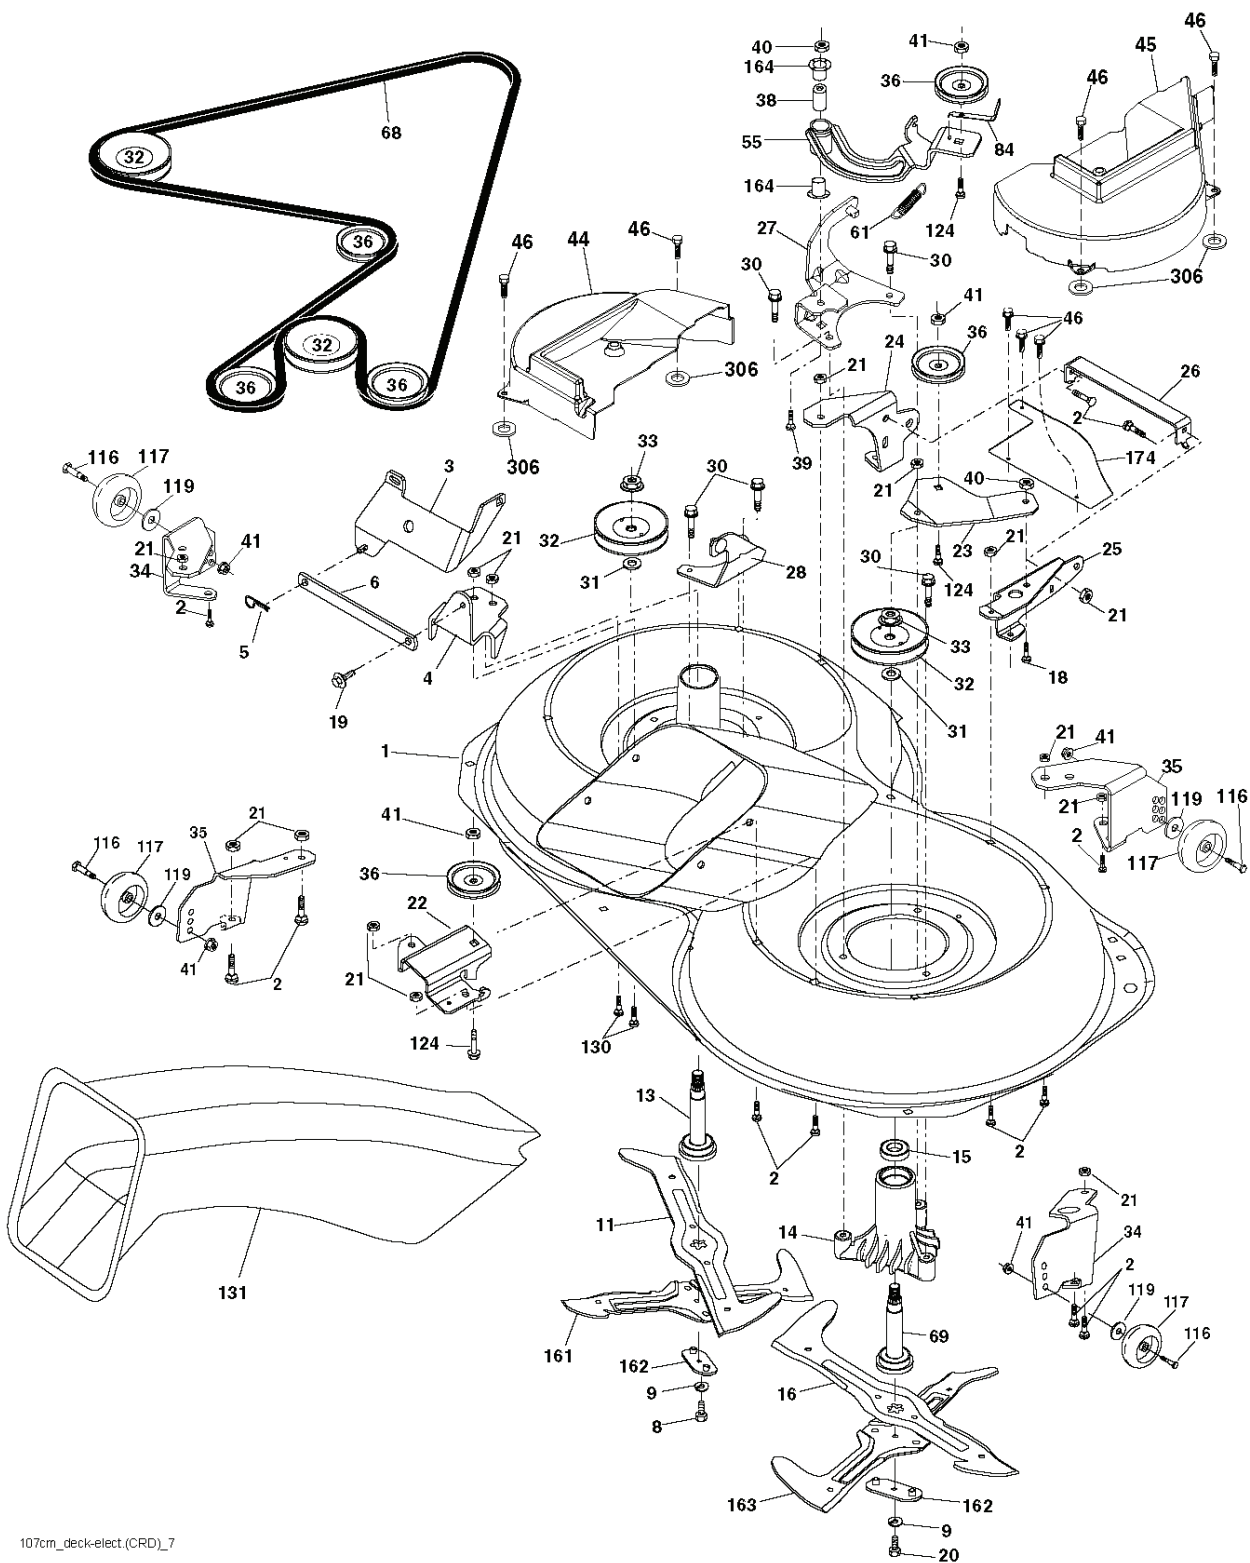

REF.	PART NO.	DESCRIPTION	REMARK	QTY.	KIT
1	532183897	CONTROL		1	
2	532416358	SCREW		1	
3	000000000	W/O DESCRIPTION	Engine Kohler SV590	1	
4	532188655	MUFFLER		1	
8	532171877	BOLT		1	
13	532185909	GASKET		1	
14	532148456	TUBE		1	
23	532169837	HEAT SHIELD		1	
29	532137180	SPARK ARRESTER KIT		1	
31	532407545	FUEL TANK		1	
32	532197725	PLUG		1	
33	532123487	HOSE CLAMP		1	
37	532137040	HOSE		1	
38	532181654	PLUG		1	
44	817670412	SCREW		1	
45	817000612	SCREW		1	
46	819091416	WASHER		1	
72	532192334	SCREW		1	
81	873510400	NUT		1	
91	532187495	BUSHING		1	
105	817120616	SCREW		1	
117	532188654	TUBE EXHAUST		1	
119	532199768	* LENKRAD		1	
120	532199767	GUARD		1	
121	532196688	NUT		1	
122	532137729	SCREW		1	
123	817670508	SCREW		1	
132	532420757	SHIELD		1	
133	532420756	SHIELD		1	
134	532423062	NUT		1	
135	532423063	WASHER		1