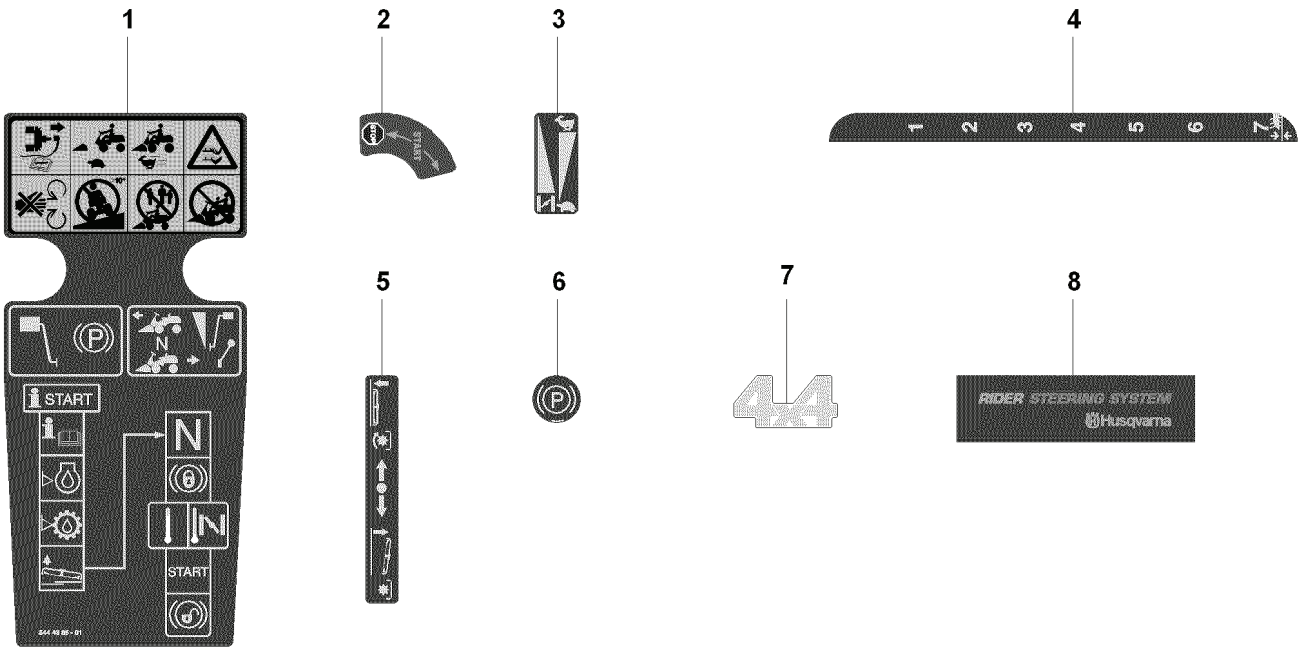

S 965 09 47-01 RIDER R15V2AWD
DECALS

REF.	PART NO.	DESCRIPTION	REMARK	QTY.	KIT
1	544438601	LABEL		1	
2	544438701	LABEL		1	
3	544438901	LABEL		1	
4	544439002	LABEL		1	
5	544439201	LABEL		1	
6	506584501	LABEL		1	
7	544833501	LABEL		2	
8	544833601	LABEL		1	
9	535432001	DECAL		1	
10	544391102	LABEL		1	
11	544211401	LABEL		2	
12	506999601	LABEL		1	
13	544834001	LABEL		1	
14	544834002	LABEL		1