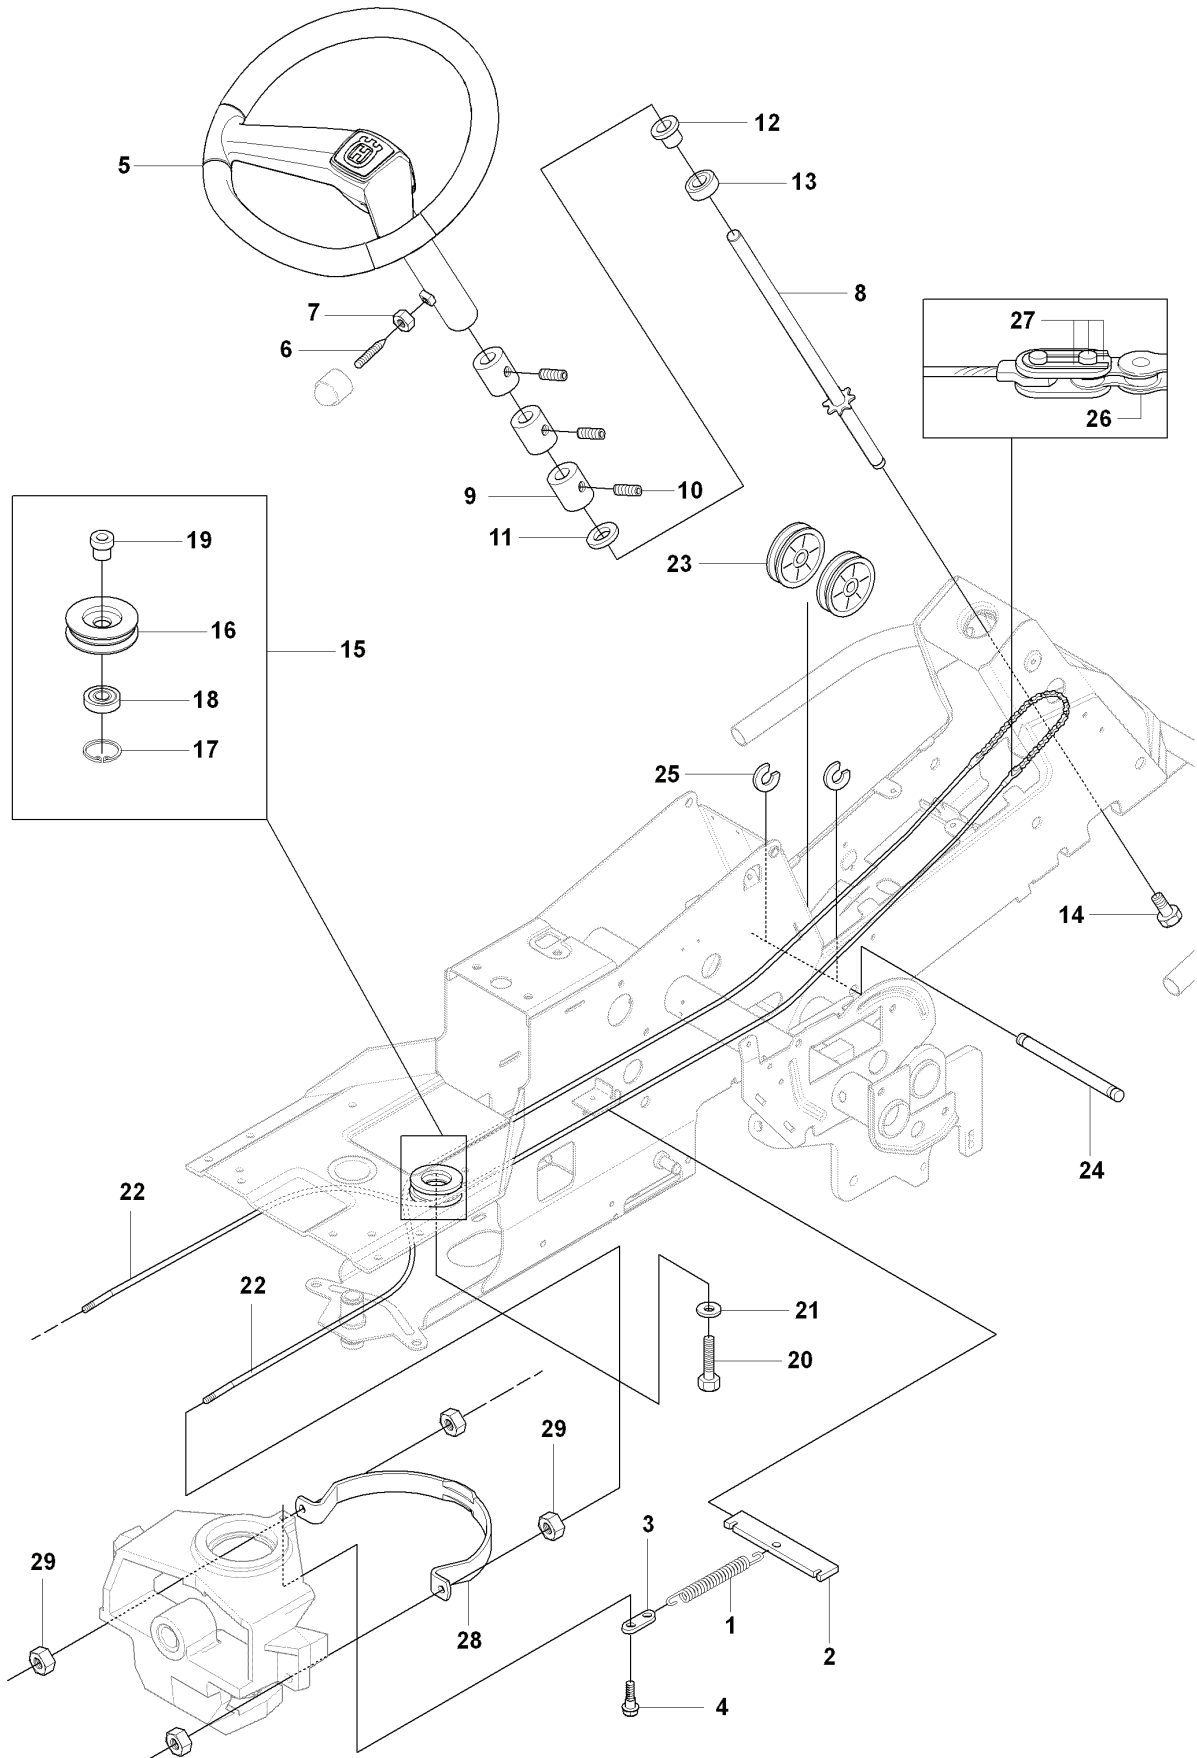

M 965 09 47-01 RIDER R15V2AWD
STEERING

REF.	PART NO.	DESCRIPTION	REMARK	QTY.	KIT
1	506671901	SPRING		1	
2	506576301	SPRING RETAINER		1	
3	506670801	LINK		1	
4	506597401	SCREW EHHFM		1	
5	544375202	STEERING WHEEL		1	
6	728745505	SCREW IHSETM		1	
7	731231801	HEXAGON NUT		1	
8	535499501	ROD STEERING ASSY		1	
9	506863401	DRIVER		3	
10	728844305	SCREW IHSETM		3	
11	506863601	WASHER		1	
12	506887801	SPACER		1	
13	738210404	BALL BEARING		1	
14	506570104	SCREW EHHFM		1	
15	506500903	BARRING WHEEL		1	
16	535424101	BARRING WHEEL		1	
17	735314010	CIRCLIP		1	
18	738220419	BALL BEARING		1	
19	506500802	BUSHING		1	
20	506675402	SCREW EHHFM		1	
21	734117441	WASHER		1	
22	506589104	WIRE ASSY		2	
23	506522401	STARTER PULLEY		2	
24	506539402	SHAFT		1	
25	735311420	E-CLIP		2	
26	506554601	CHAIN		1	
27	506554701	LINKAGE		2	
28	544427301	WIRE GUIDE		1	
29	731232051	HEXAGON NUT		4