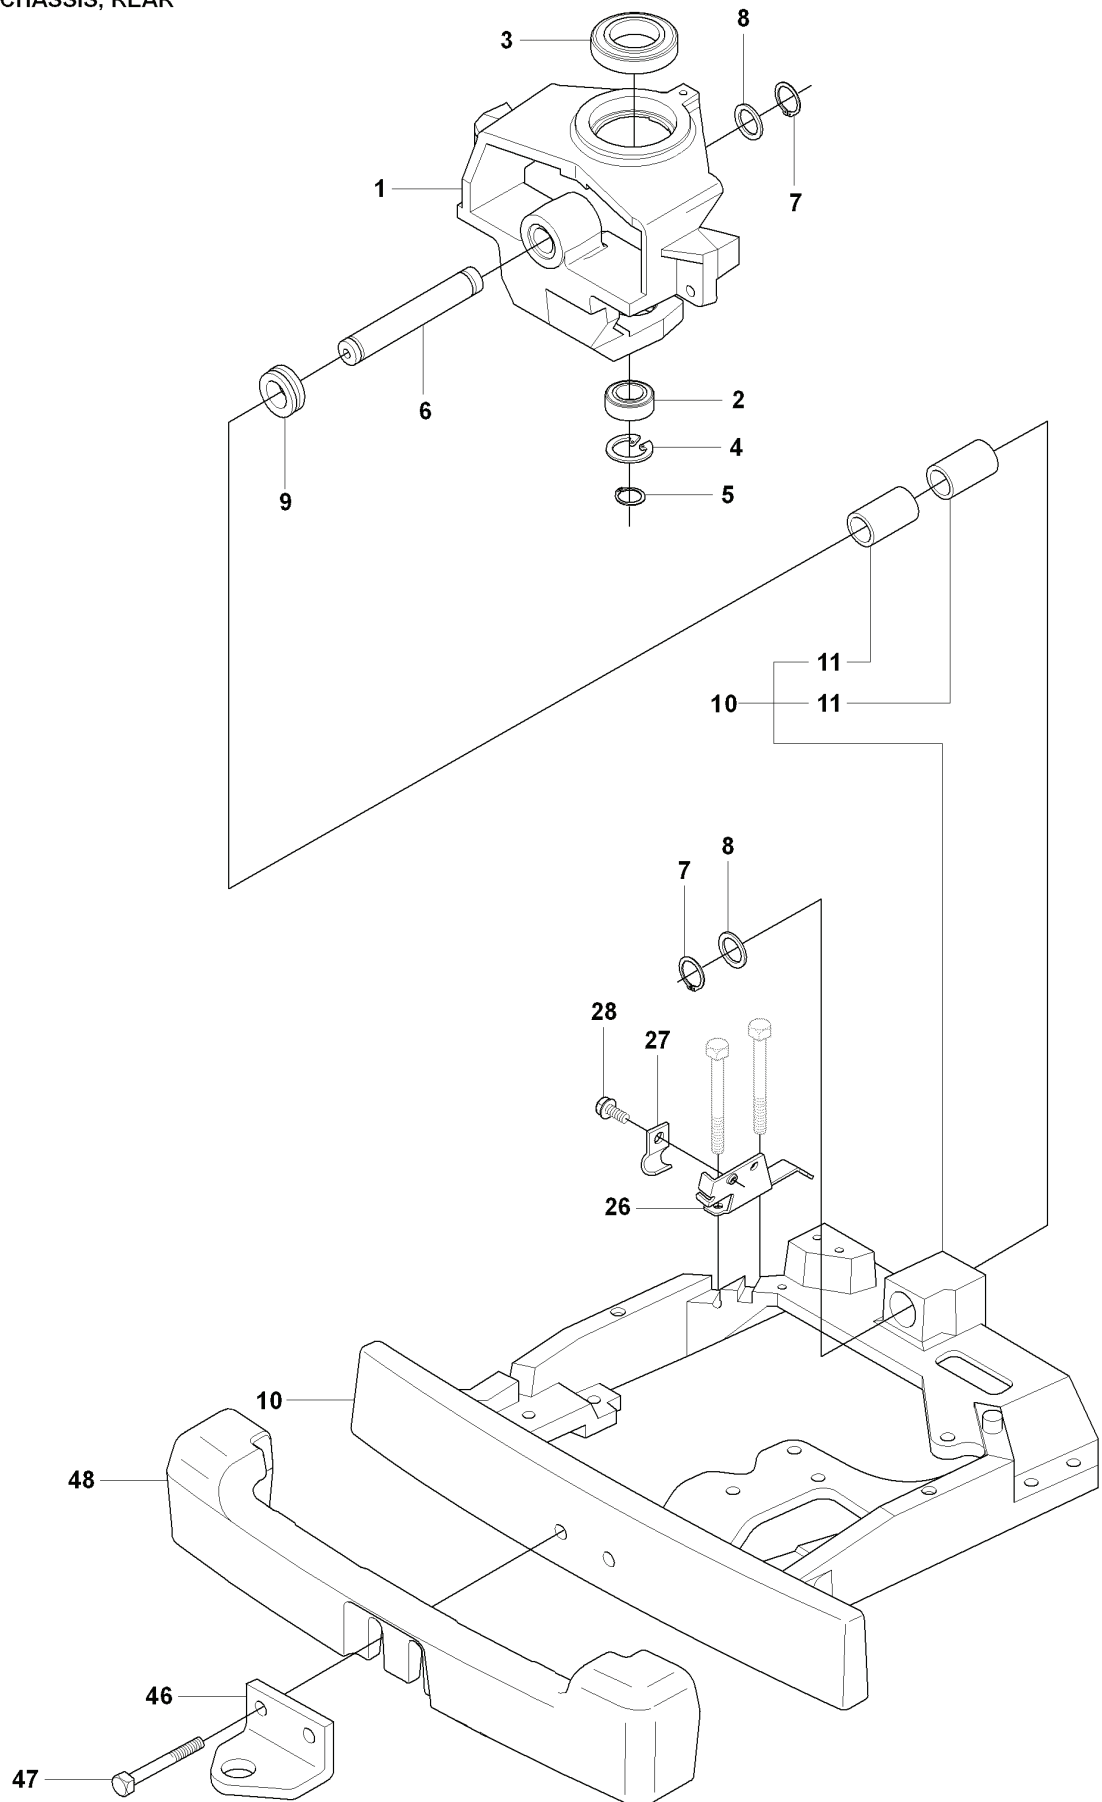

J1 965 09 47-01 RIDER R15V2AWD
CHASSIS, REAR

REF.	PART NO.	DESCRIPTION	REMARK	QTY.	KIT
1	506985803	SPINDLE		1	
2	738210504	BALL BEARING		1	
3	738211004	BALL BEARING		1	
4	735314010	CIRCLIP		1	
5	735312600	CIRCLIP		1	
6	506985901	SWING AXLE		1	
7	735312600	CIRCLIP		2	
8	506773401	WASHER		2	
9	740681421	V-RING		1	
10	535406001	BRACKET		1	
11	506986102	GLIDLAGER		2	
26	544262101	BRACKET		1	
27	506566501	CLIP		1	
28	725236461	SCREW EHHFT		1	
45	506889901	HITCH		1	
46	725250051	SCREW EHHM		2	
47	544039602	COUNTERWEIGHT		1