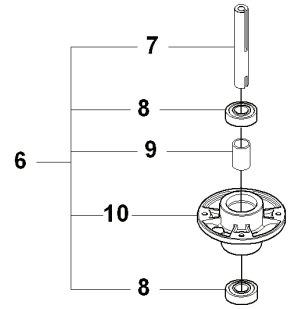

Mitten.
Centre.
Centre.
Zentrum.
Keski.