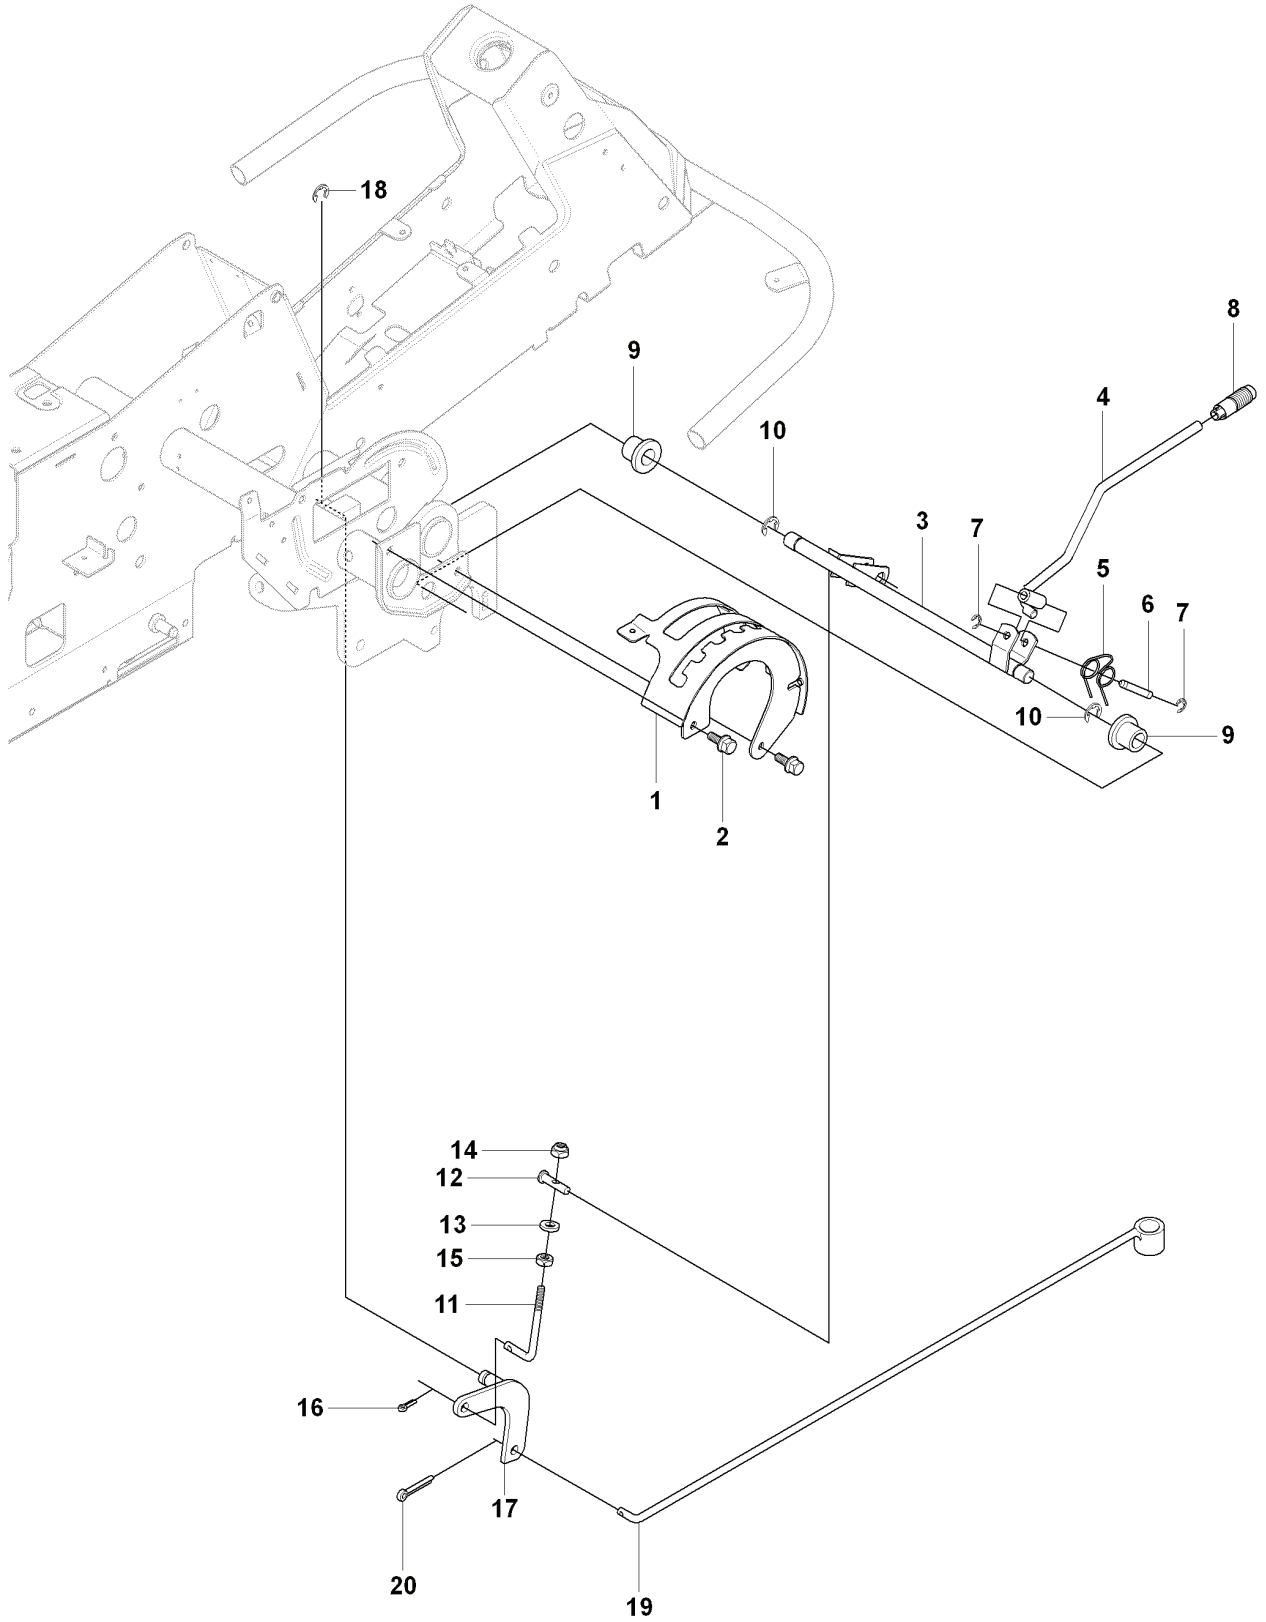

D 965 09 47-01 RIDER R15V2AWD
HEIGHT ADJUSTMENT

REF.	PART NO.	DESCRIPTION	REMARK	QTY.	KIT
1	535501401	CONTROL PLATE		1	
2	506570103	SCREW EHHFM		2	
3	535506401	CONTROL SHAFT		1	
4	535506201	ADJUSTER		1	
5	506531401	SPRING		1	
6	506531501	SHAFT		1	
7	735310920	E-CLIP		2	
8	506542001	HANDLE		1	
9	506554301	BEARING		2	
10	735312220	E-CLIP		2	
11	506908201	HEIGHT ROD		1	
12	506784601	PEN		1	
13	734117201	WASHER		1	
14	732211801	LOCK NUT		1	
15	731231801	HEXAGON NUT		1	
16	721618301	SPLIT PIN		1	
17	506998301	LINK ASSY		1	
18	735311520	E-CLIP		1	
19	506975101	CONNECTOR		1	
20	721618301	SPLIT PIN		1