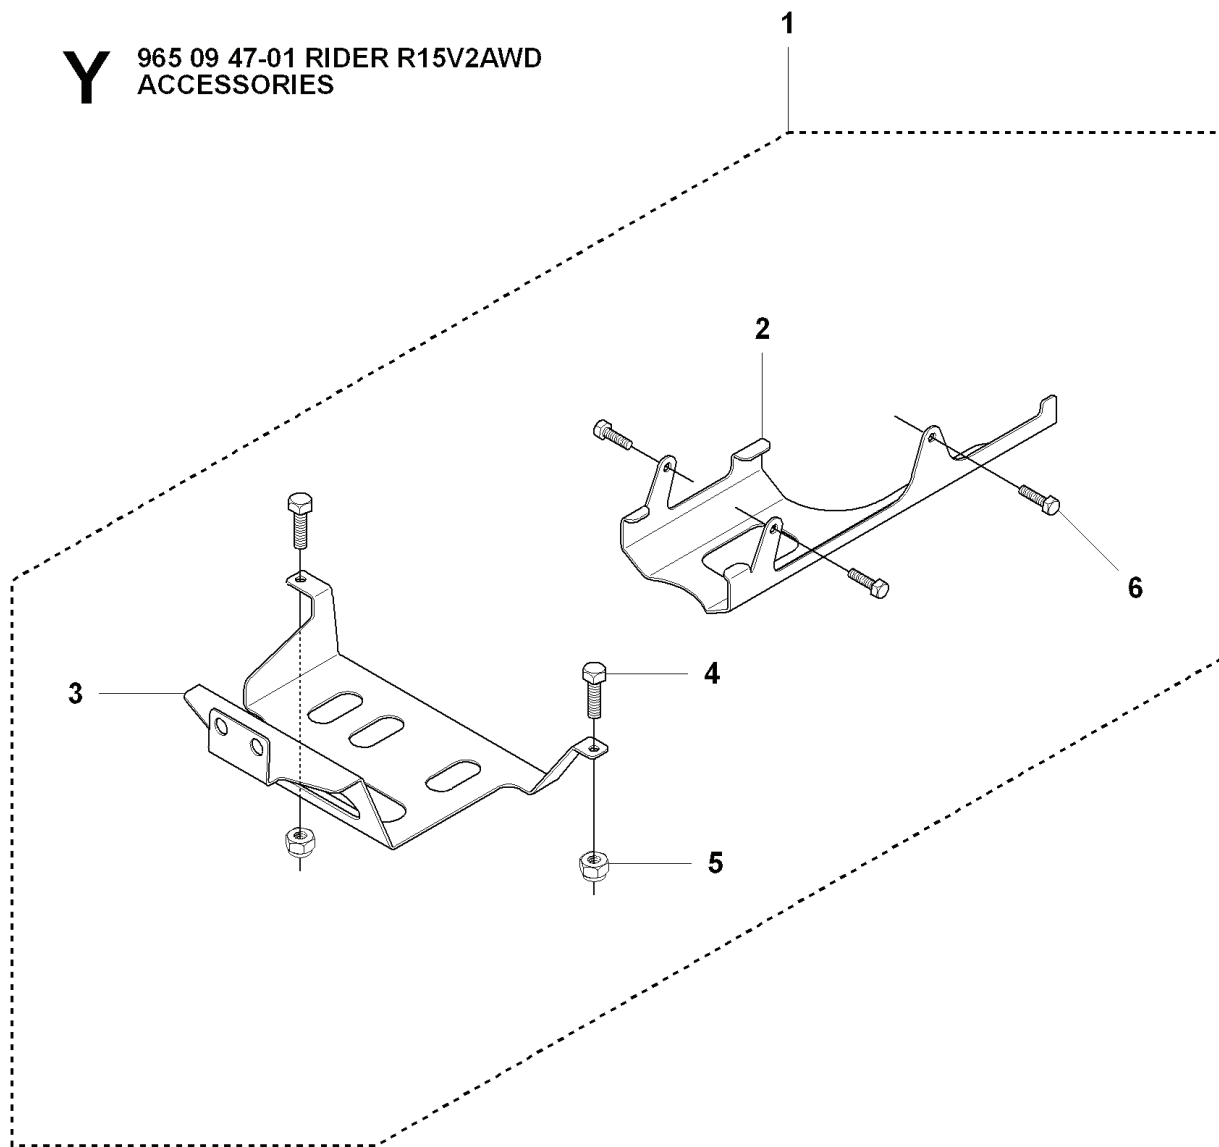

Y 965 09 47-01 RIDER R15V2AWD
ACCESSORIES

REF.	PART NO.	DESCRIPTION	REMARK	QTY.	KIT
1	544069304	KIT		1	
2	504046201	SKID PLATE		1	
3	544143301	SKID PLATE		1	
4	725246371	SCREW EHHM		2	
5	732211801	LOCK NUT		2	
6	725244961	SCREW EHHFT		3