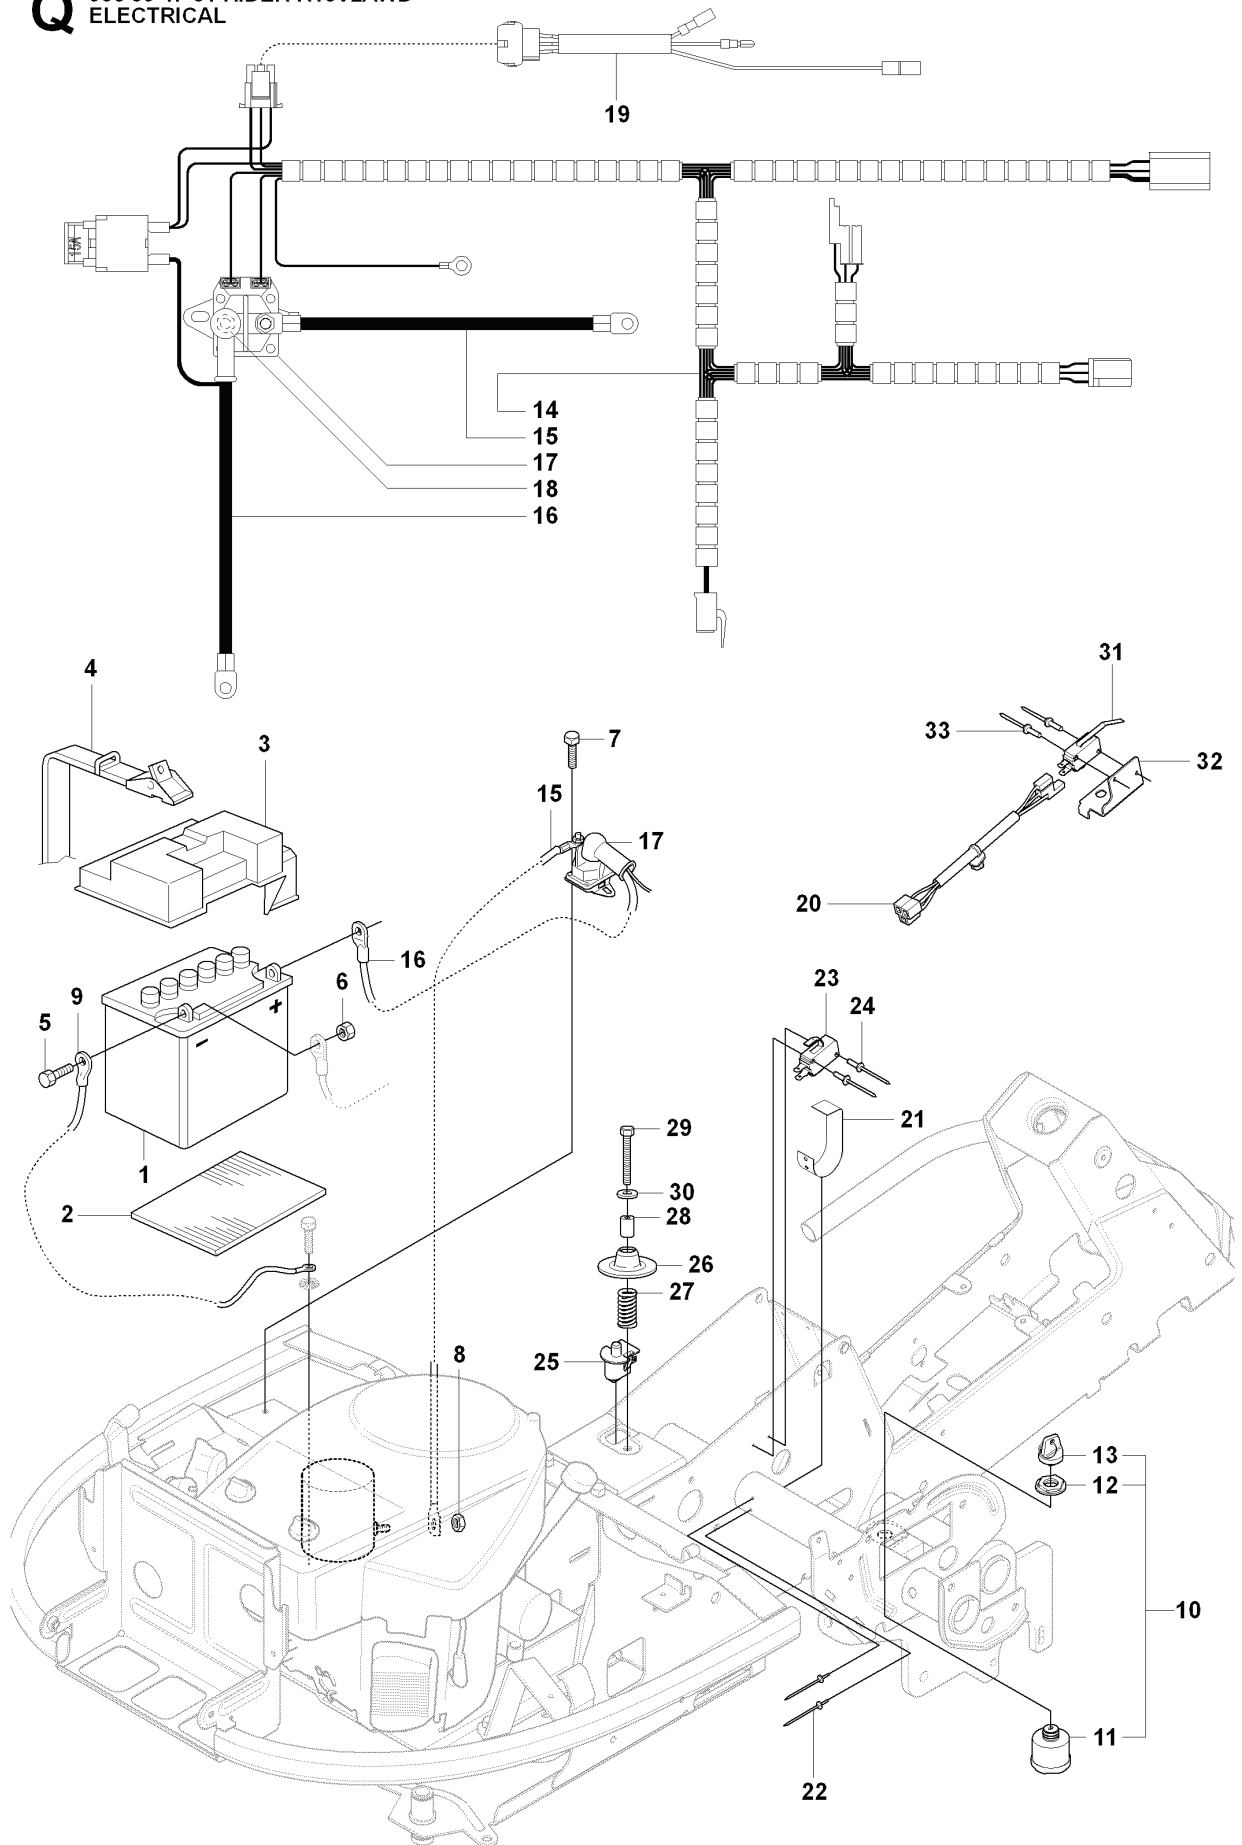

Q 965 09 47-01 RIDER R15V2AWD
ELECTRICAL

REF.	PART NO.	DESCRIPTION	REMARK	QTY.	KIT
1	506788801	BATTERY		1	
2	535441101	BATTERY MAT		1	
3	506809901	BATTERY COVER		1	
4	506836802	BELT		1	
5	725237071	SCREW EHHM		1	
6	731231601	HEXAGON NUT		1	
7	725236461	SCREW EHHFT		1	
8	506899801	NUT		1	
9	544967601	CABLE		1	
10	544442101	IGNITION SWITCH		1	
11	544442201	IGNITION SWITCH		1	
12	544442301	NUT		1	
13	544442401	IGNITION KEY		1	
14	544926301	WIRING		1	
15	544928601	CABLE		1	
16	544926101	CABLE		1	
17	544439801	RELAY		1	
18	506899801	NUT		2	
19	535453401	WIRING ADAPTER		1	
20	544892201	WIRING		1	
21	506909301	PLATE SPRING		1	
22	722783902	BLIND RIVET		2	
23	535469101	SWITCH		1	
24	544440701	RIVET		2	
25	506909601	SWITCH		1	
26	506909701	SPRING WASHER		1	
27	544441201	SPRING		1	
28	506909902	SPACING TUBE		1	
29	725246051	SCREW EHHM		1	
30	734116401	WASHER		1	
31	544415501	SWITCH		1	
32	544415701	BRACKET		1	
33	544440701	RIVET		2