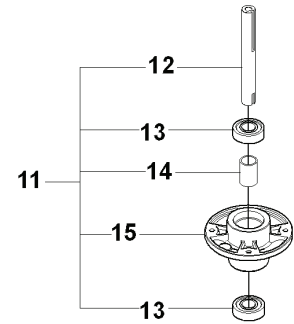

# X2

965 07 85-01 COMBI 112  
MOWER DECK

Yttre.  
Outer.  
Exterieur.  
Äusser.  
Ulko.

Mitten.  
Centre.  
Centre.  
Zentrum.  
Keski.

76

**Combi 112**

75

REF.	PART NO.	DESCRIPTION	REMARK	QTY.	KIT
1	544113003	CUTTING DECK		1	
2	544113101	CUTTING DECK		1	
3	506916201	NUT		3	
4	544449301	PLUG		1	
5	506570104	SCREW EHHFM		3	
6	544065901	BLADE HOUSING ASSY		2	
7	544067902	SHAFT		1	
8	738230434	BALL BEARING		2	
9	544068001	SPACING SLEEVE		1	
10	544067801	BEARING HOUSING		1	
11	544065902	BLADE HOUSING ASSY		1	
12	544067901	SHAFT		1	
13	738230434	BALL BEARING		2	
14	544068001	SPACING SLEEVE		1	
15	544067801	BEARING HOUSING		1	
16	535423801	SCREW RSQM		12	
17	734116401	WASHER		12	
18	732211801	LOCK NUT		12	
19	506922101	PULLEY		3	
20	506533501	PARALLEL KEY		7	
21	544068002	SPACING SLEEVE		1	
22	506778601	PULLEY		1	
23	734117441	WASHER		3	
24	544114101	SCREW EHHM		3	
25	535504202	ADAPTER		3	
26	504188110	BLADE		3	
27	506792301	KNIFE PLATE		3	
28	544114101	SCREW EHHM		3	
29	506540701	BELT TENSIONER ASSY		1	
30	506519501	SPÄNNARM KPL.		1	
31	506532701	PULLEY		1	
32	734116441	WASHER		1	
33	506558302	SCREW EHHFT		1	
34	506918702	WASHER		1	
35	725245171	SCREW EHHM		1	
36	732211801	LOCK NUT		1	
37	506533101	SPRING		1	
38	589514601	BELT		1	
39	544096201	BELT COVER		1	
40	506982601	SCREW		2	
41	506559701	WASHER		2	
75	506789701	LABEL		1	
76	544238105	LABEL		1	