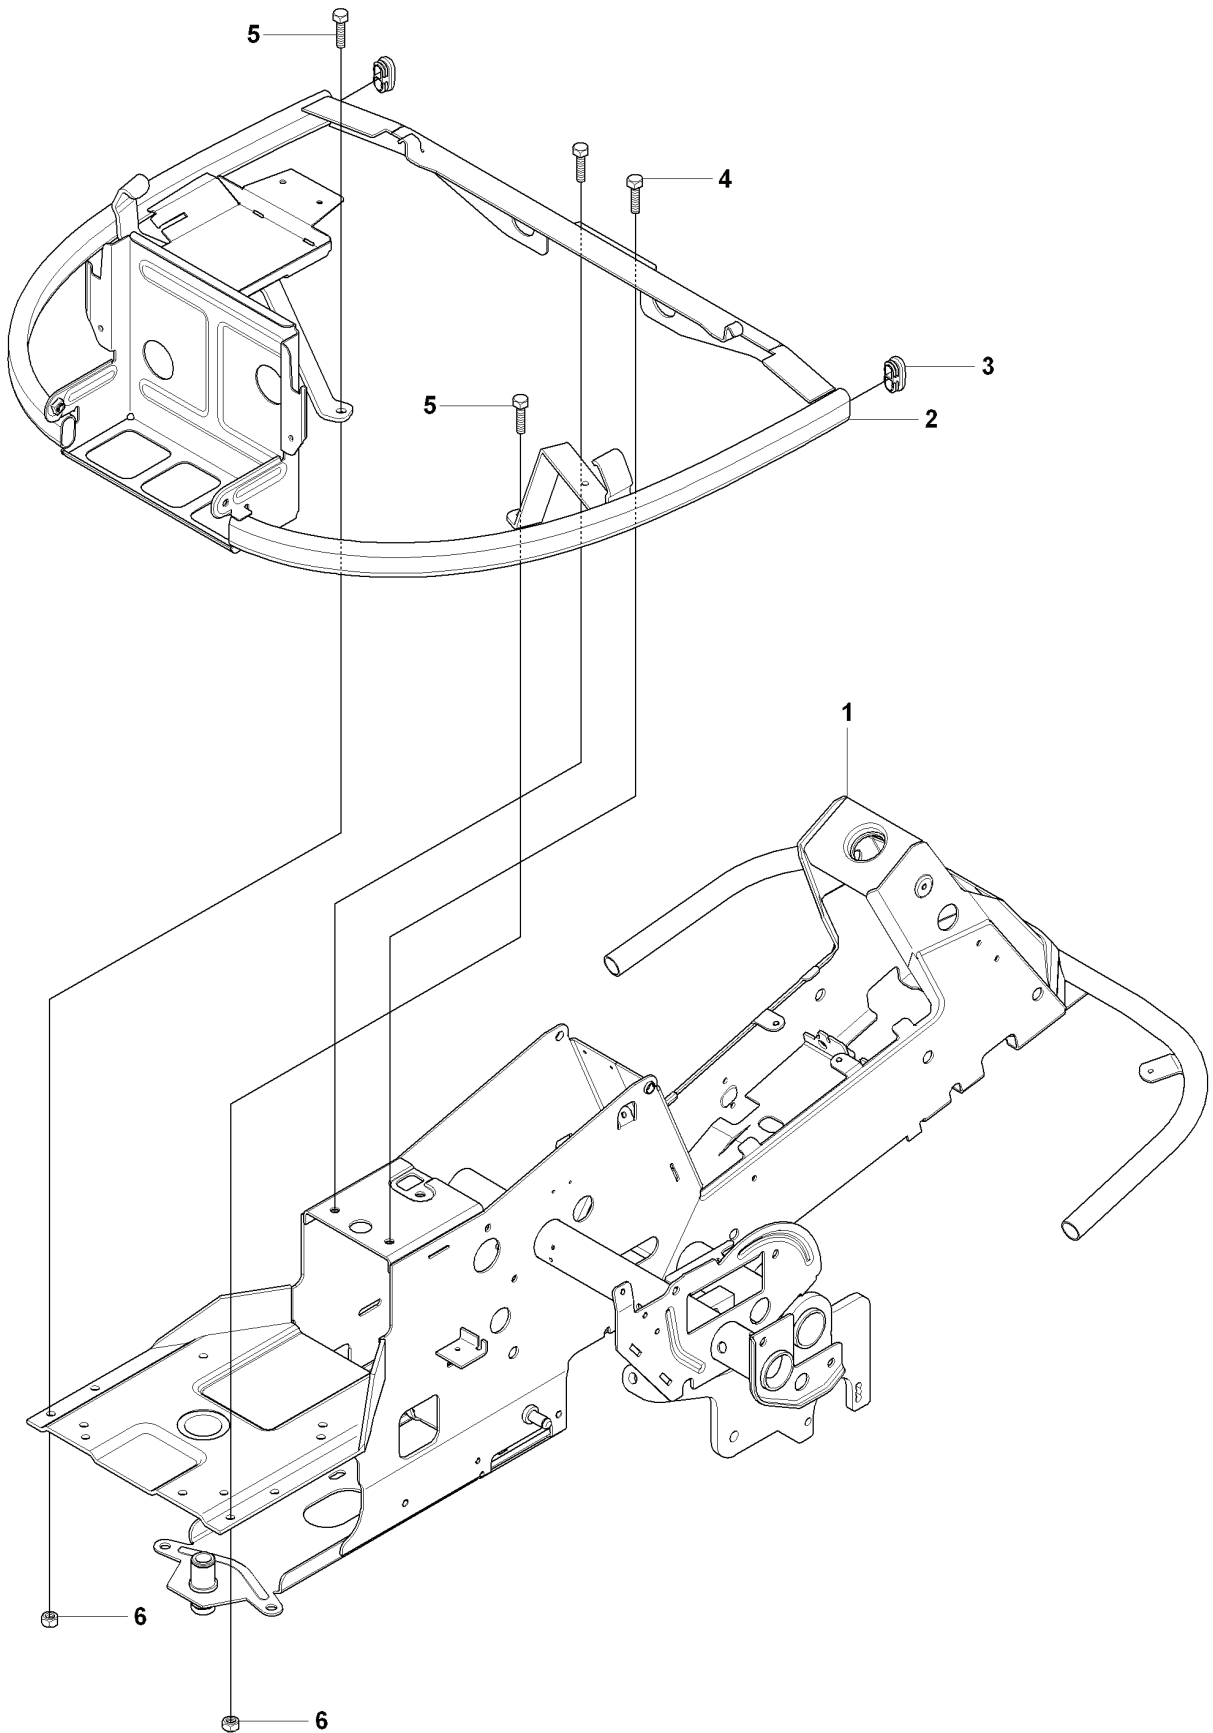

F 965 09 47-01 RIDER R15V2AWD
CHASSIS

REF.	PART NO.	DESCRIPTION	REMARK	QTY.	KIT
1	544842401	FRAME		1	
2	544244201	ENGINE FRAME		1	
3	544244401	PLUG		2	
4	506570103	SCREW EHHFM		2	
5	725245171	SCREW EHHM		2	
6	732211801	LOCK NUT		2