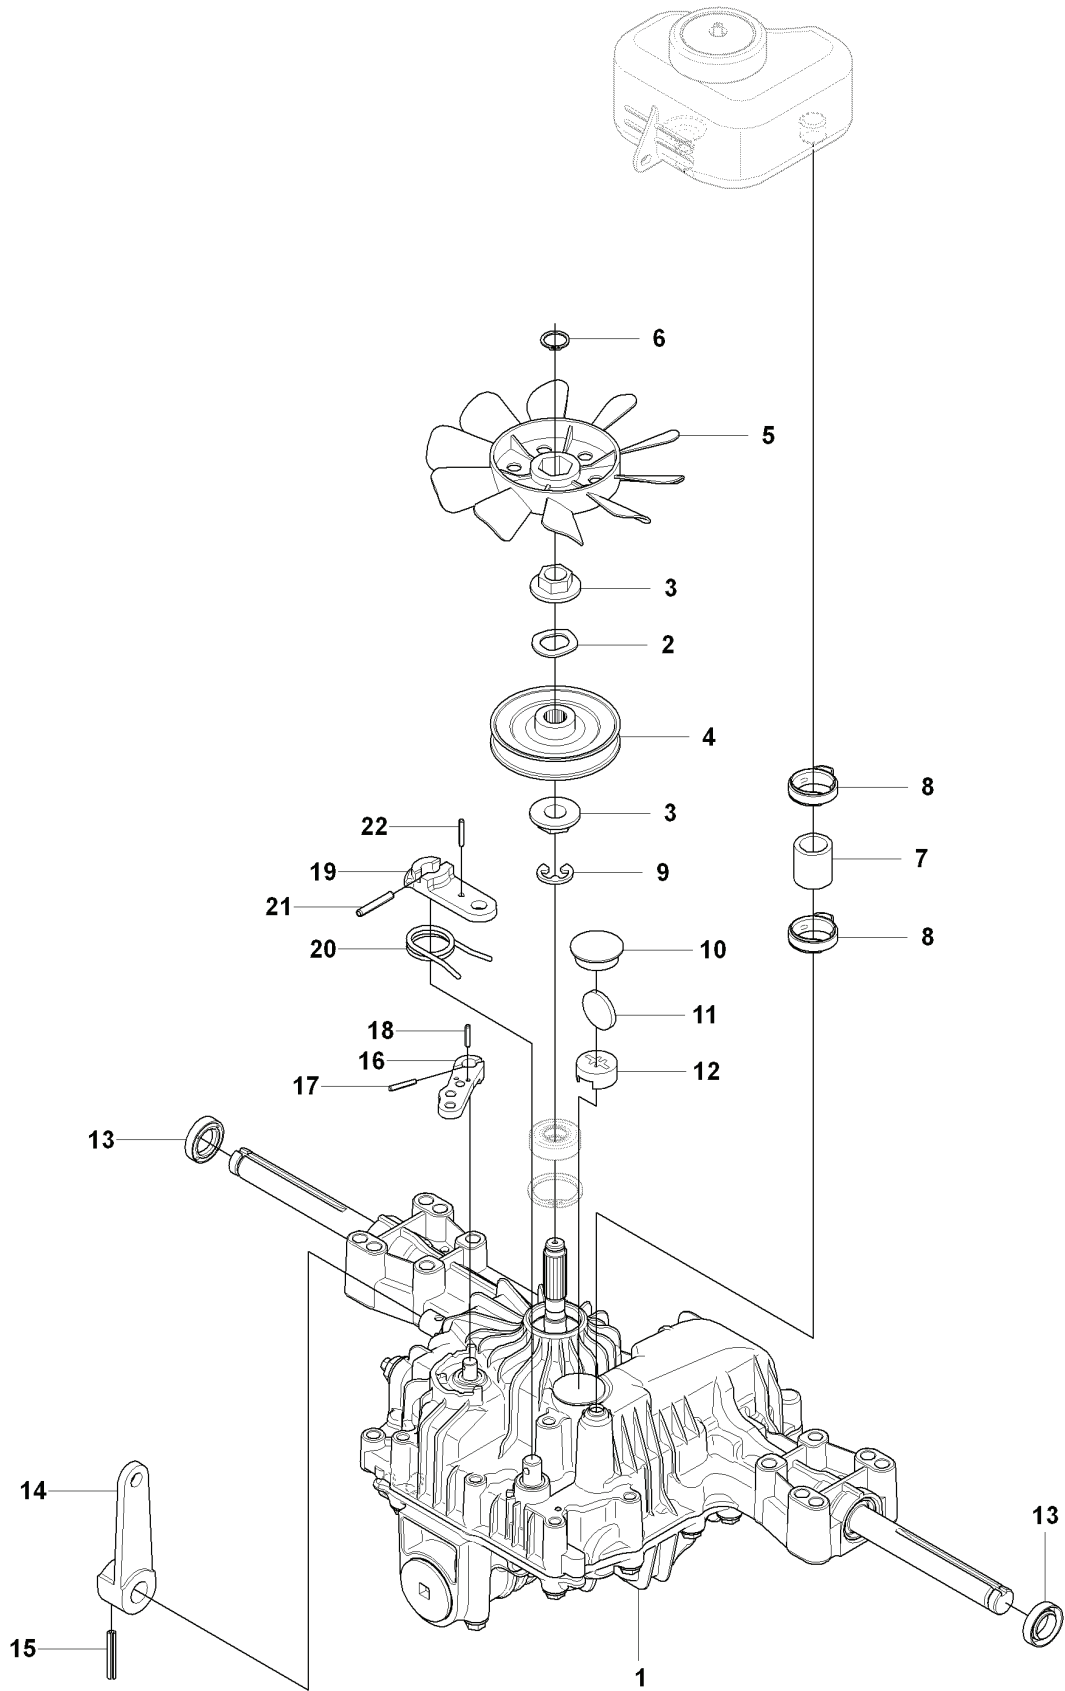

K 965 09 47-01 RIDER R15V2AWD
HYDROSTAT K574 SP

REF.	PART NO.	DESCRIPTION	REMARK	QTY.	KIT
1	544116101	TRANSMISSION		1	
2	506986501	SPRING WASHER		1	
3	506986601	DISTANCE		2	
4	506986701	PULLEY		1	
5	506986801	FAN		1	
6	735311500	CIRCLIP		1	
7	506986901	HOSE		1	
8	506987001	HOSE CLAMP		2	
9	735312800	CIRCLIP		1	
10	535402832	PLUG		1	
11	535402829	MAGNET		1	
12	535402830	HOLDER		1	
13	535402837	SEALING		2	
14	535402835	LEVER		1	
15	535402809	PIN RETAINING SCREW		1	
16	535402817	LEVER		1	
17	535402816	PIN RETAINING SCREW		1	
18	535402833	PIN RETAINING SCREW		1	
19	535402838	LEVER		1	
20	535402839	SPRING		1	
21	535402840	PIN RETAINING SCREW		1	
22	535402841	PIN		1