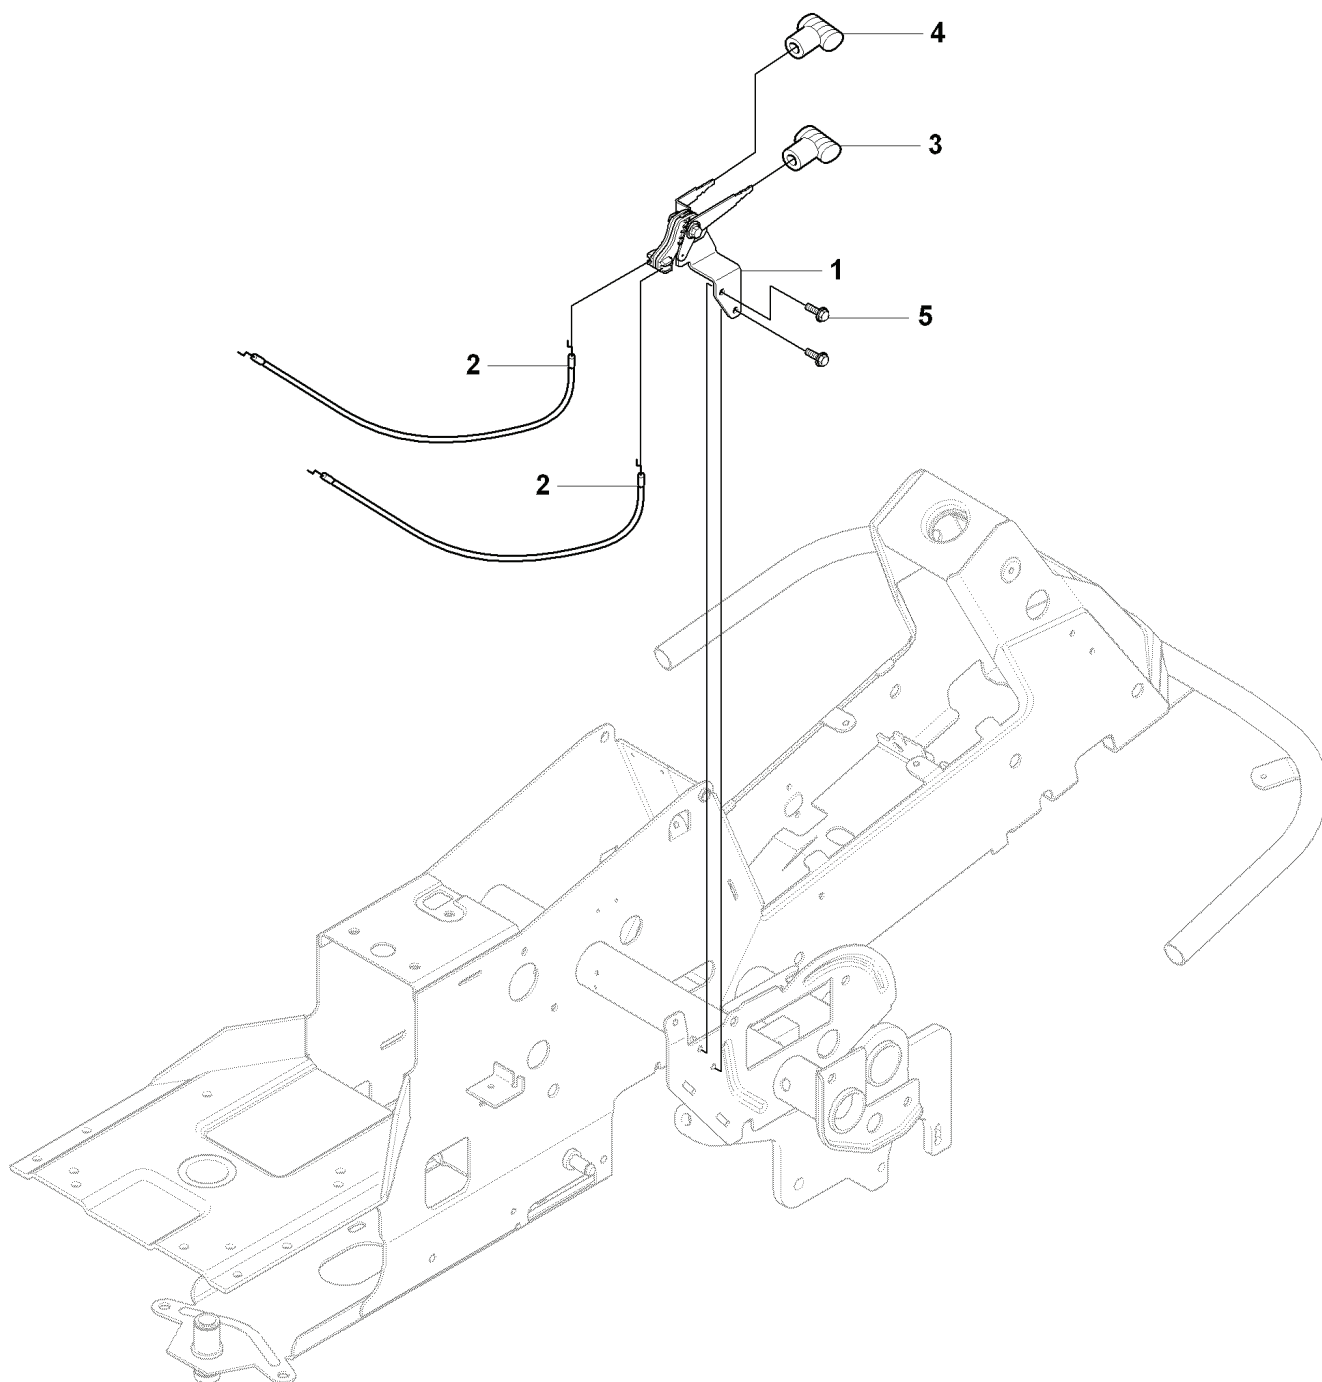

N 965 09 47-01 RIDER R15V2AWD
CONTROLS

REF.	PART NO.	DESCRIPTION	REMARK	QTY.	KIT
1	544301601	THROTTLE CONTROL ASSY		1	
2	544301702	WIRE		2	
3	506889101	KNOB		1	
4	506889102	KNOB		1	
5	725236861	SCREW EHHFT		2