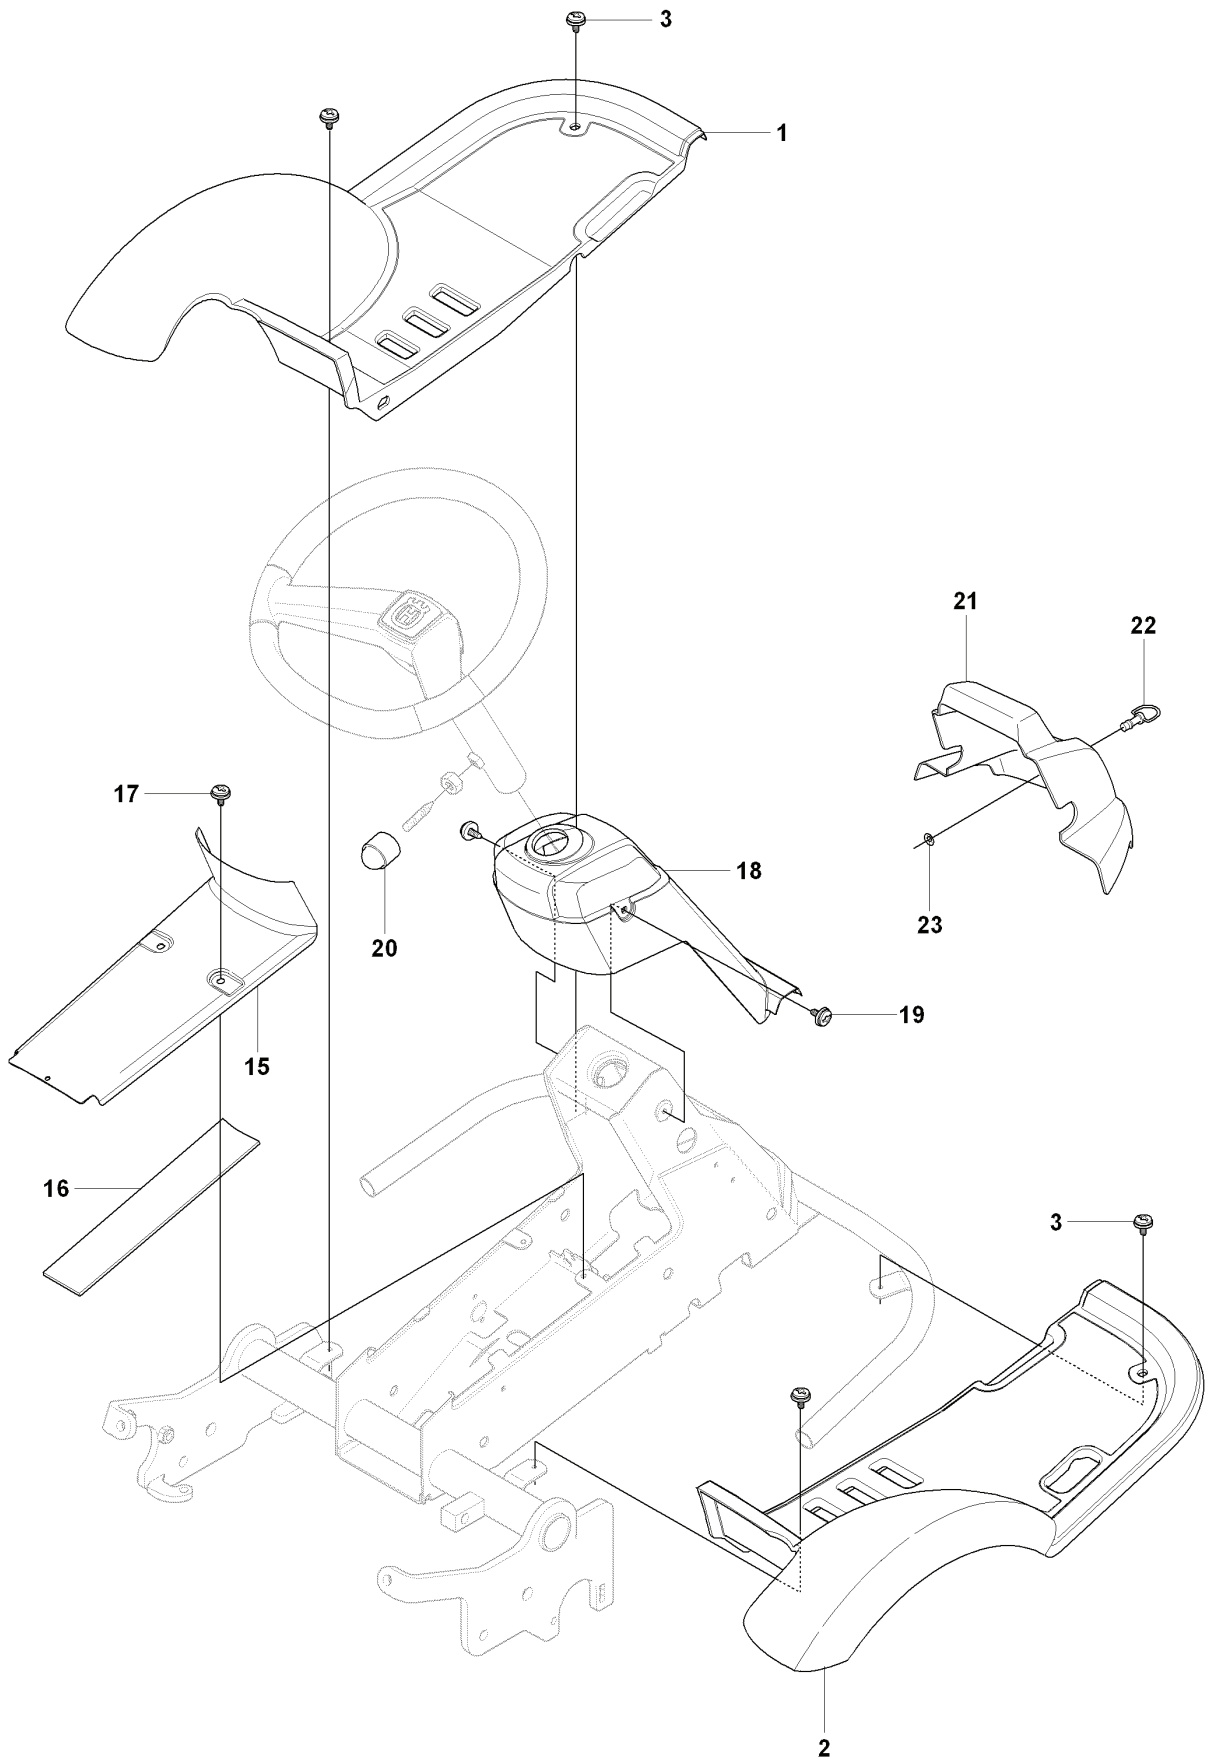

C2 965 09 47-01 RIDER R15V2AWD
COVER

REF.	PART NO.	DESCRIPTION	REMARK	QTY.	KIT
1	544895901	FOOT PLATE		1	
2	544895903	FOOT PLATE		1	
3	544400501	SCREW		4	
15	544239201	COVER		1	
16	544427501	MAT		1	
17	544400501	SCREW		2	
18	544326501	COVER		1	
19	544400501	SCREW		2	
20	544433201	PROTECTIVE COVER		1	
21	535433901	COVER		1	
22	506963501	VRIDTAPP		1	
23	506963601	WASHER		1