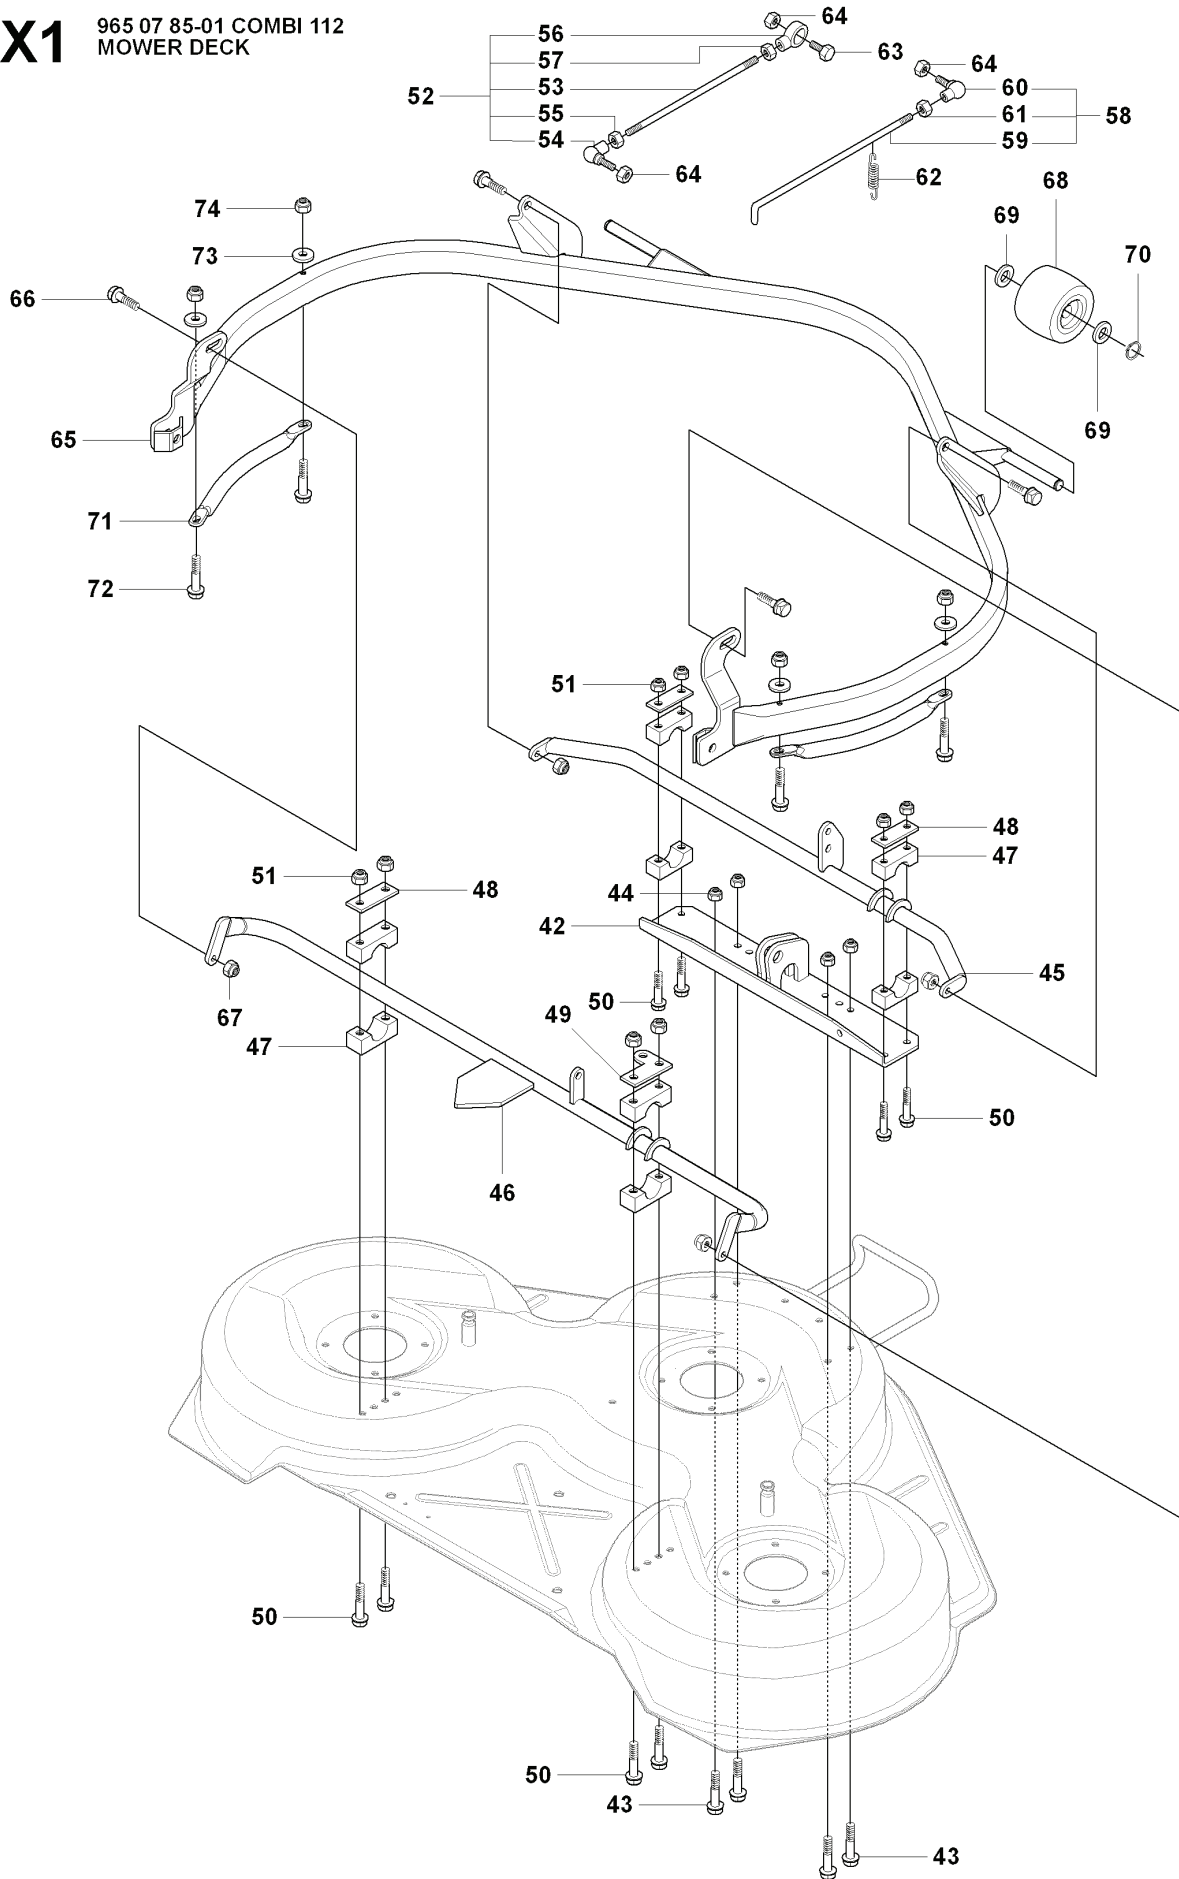

X1

965 07 85-01 COMBI 112
MOWER DECK

REF.	PART NO.	DESCRIPTION	REMARK	QTY.	KIT
42	535423001	BRACKET		1	
43	725245171	SCREW EHHM		4	
44	732211801	LOCK NUT		4	
45	535430601	FRONT CROSS TUBE ASS		1	
46	535431201	REAR CROSS TUBES ASS		1	
47	506869601	BEARING		8	
48	506813801	REINFORCING PLATE		3	
49	506979101	SERVICEBRICKA		1	
50	725246151	SCREW EHHM		8	
51	732211801	LOCK NUT		8	
52	506933904	PARALLEL ROD ASSY		1	
53	506814906	ROD		1	
54	506789901	VINKELLÄNK DIN 71802		1	
55	506897601	NUT		1	
56	506951701	ROD END		1	
57	731232051	HEXAGON NUT		1	
58	506941206	CLUTCH ROD ASSY		1	
59	506941306	CONNECTION ROD		1	
60	506789901	VINKELLÄNK DIN 71802		1	
61	506897601	NUT		1	
62	506535603	DRAW SPRING		1	
63	725249571	SCREW EHHM		1	
64	732212051	NUT		3	
65	535412302	PROTECTIVE TUBING		1	
66	506597401	SCREW EHHFM		4	
67	732211801	LOCK NUT		4	
68	506963001	WHEEL ASSY		2	
69	535464101	WASHER		4	
70	735311700	CIRCLIP		2	
71	535476301	SIDE RAIL		2	
72	727638301	SCREW RSQM		4	
73	734115601	WASHER		4	
74	732211601	LOCK NUT		4