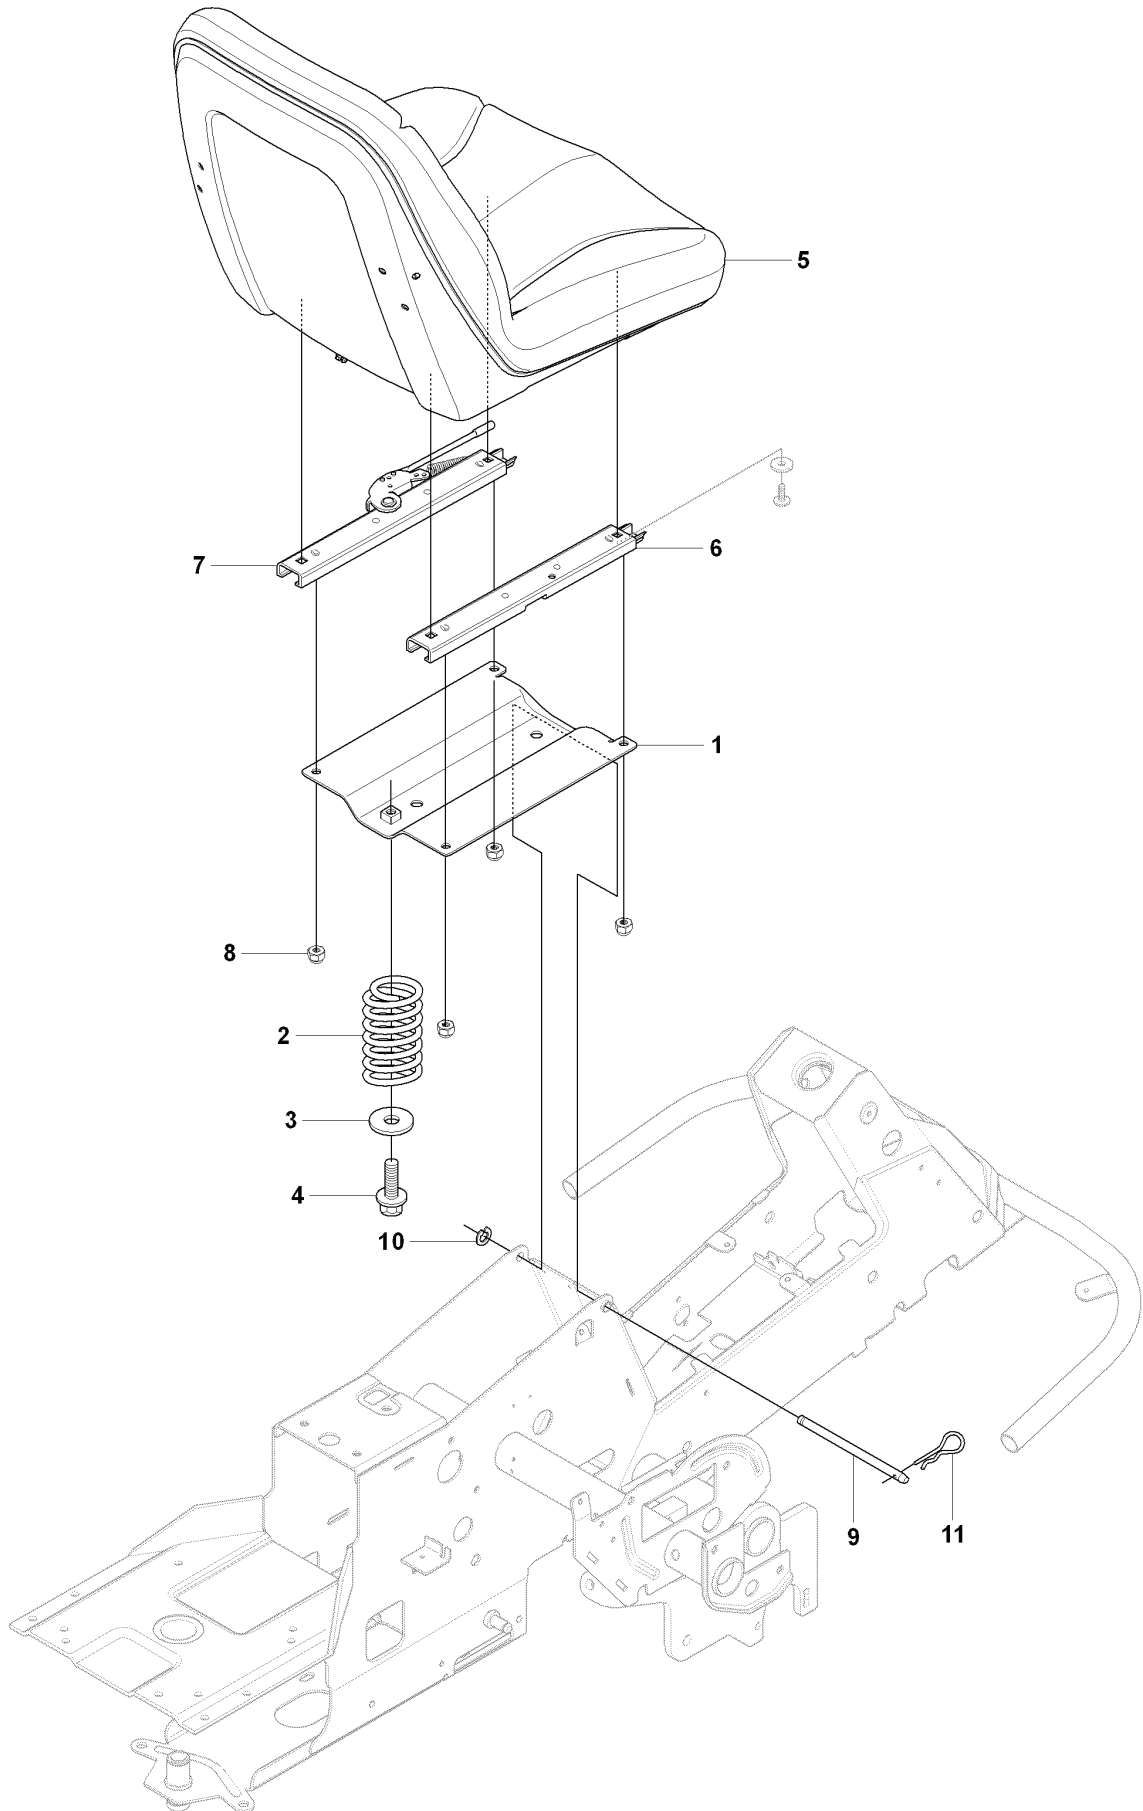

# **SPARE PARTS LIST**

**U** 965 09 47-01 RIDER R15V2AWD  
965 07 84-01 MOWER DECK, COMBI 103

---

REF.	PART NO.	DESCRIPTION	REMARK	QTY.	KIT
1	506929001	LABEL		1	
2	535437401	LABEL WARNING		1	
3	535431301	LÄNKRÖRRSINFÄSTN.KPL		1	
4	725254251	SCREW EHHM		1	
5	725253671	SCREW EHHM		1	
6	732252201	HEXAGON LOCKING NUT		2	
7	506597401	SCREW EHHFM		2	
8	732211801	LOCK NUT		2	
9	965078401	CUTTING DECK		1	

**W1**

965 07 84-01 COMBI 103  
MOWER DECK

REF.	PART NO.	DESCRIPTION	REMARK	QTY.	KIT
42	535423001	BRACKET		1	
43	725245171	SCREW EHHM		4	
44	732211801	LOCK NUT		4	
45	535468801	FRÅMRE TVÄRRÖR KPL.		1	
46	535468701	REAR CROSS TUBES ASS		1	
47	506869601	BEARING		8	
48	506813801	REINFORCING PLATE		3	
49	506979101	SERVICEBRICKA		1	
50	725246151	SCREW EHHM		8	
51	732211801	LOCK NUT		8	
52	506933904	PARALLEL ROD ASSY		1	
53	506814906	ROD		1	
54	506789901	VINKELLÄNK DIN 71802		1	
55	506897601	NUT		1	
56	506951701	ROD END		1	
57	731232051	HEXAGON NUT		1	
58	506941206	CLUTCH ROD ASSY		1	
59	506941306	CONNECTION ROD		1	
60	506789901	VINKELLÄNK DIN 71802		1	
61	506897601	NUT		1	
62	506535603	DRAW SPRING		1	
63	725249571	SCREW EHHM		1	
64	732212051	NUT		3	
65	535463601	PROTECTIVE TUBING		1	
66	506597401	SCREW EHHFM		4	
67	732211801	LOCK NUT		4	
68	506963001	WHEEL ASSY		2	
69	535464101	WASHER		4	
70	735311700	CIRCLIP		2	
71	535476301	SIDE RAIL		2	
72	727638301	SCREW RSQM		4	
73	734115601	WASHER		4	
74	732211601	LOCK NUT		4	

**A** 965 09 47-01 RIDER R15V2AWD  
SEAT, TS2800

---

REF.	PART NO.	DESCRIPTION	REMARK	QTY.	KIT
1	544328501	SEAT BRACKET		1	
2	506915301	COMPRESSION SPRING		1	
3	734117441	WASHER		1	
4	725249371	SCREW EHHM		1	
5	544433401	SEAT		1	
6	506996901	ADJUSTER		1	
7	506996902	ADJUSTER		1	
8	732211801	LOCK NUT		4	
9	506509901	SHAFT		1	
10	735311200	CIRCLIP		1	
11	506668801	SPRING COTTER		1	