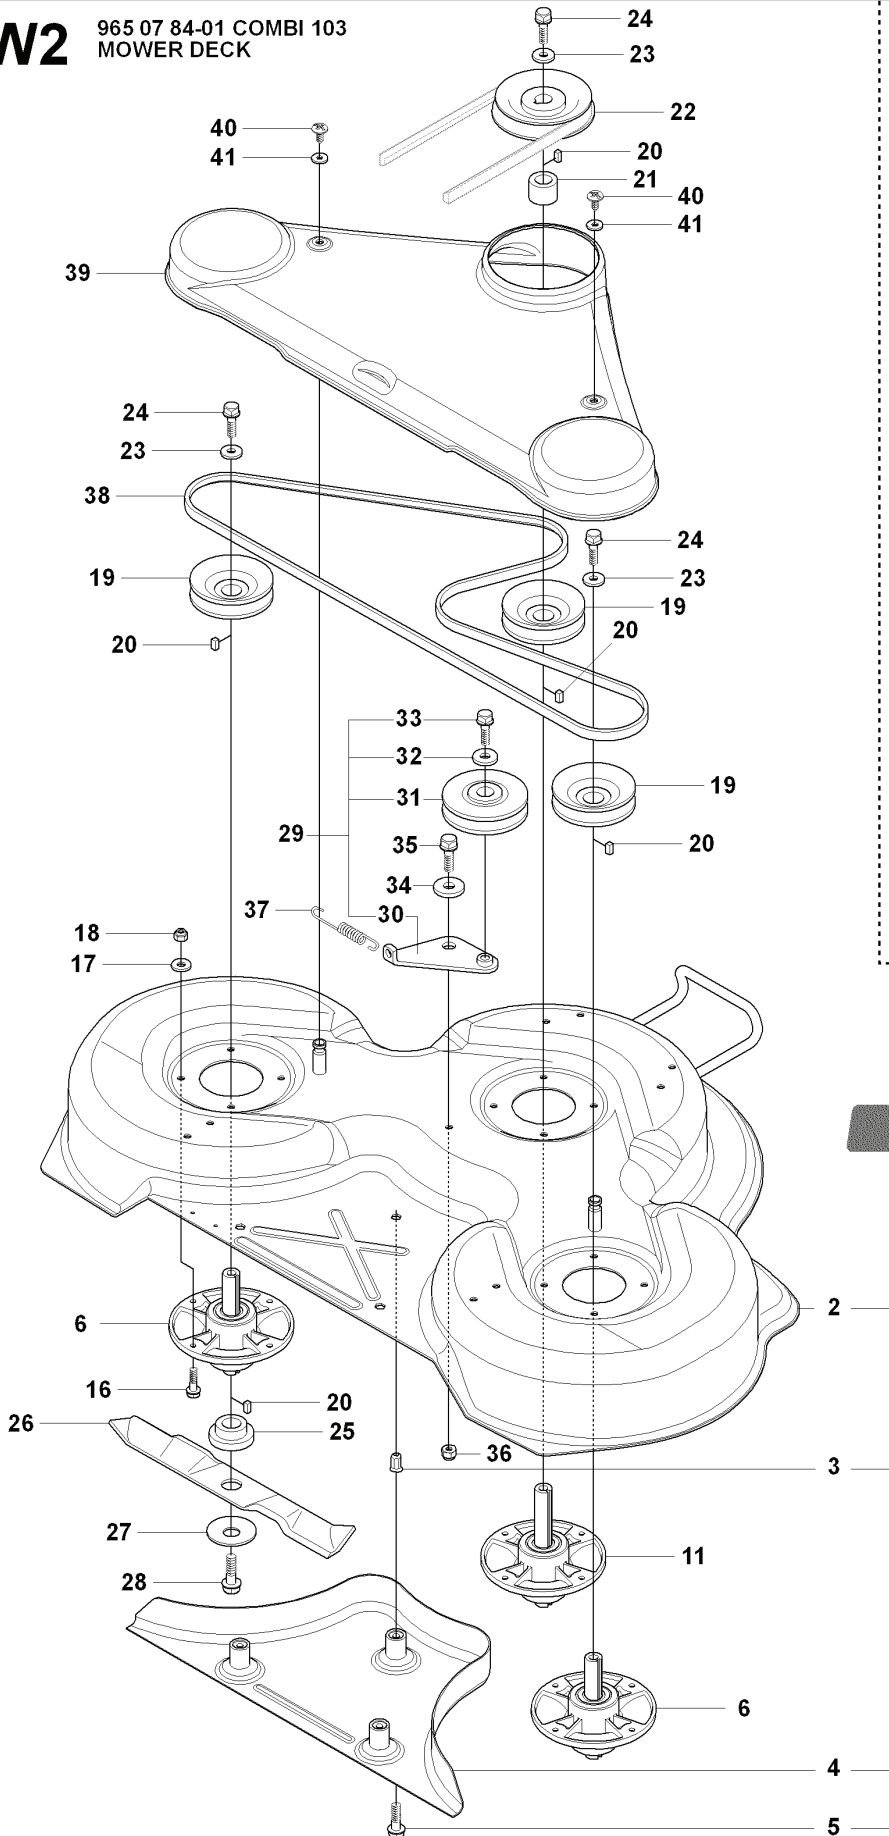

W2

965 07 84-01 COMBI 103
MOWER DECK

Yttre.
Outer.
Exterieur.
Äusser.
Ulko.

REF.	PART NO.	DESCRIPTION	REMARK	QTY.	KIT
1	544112903	CUTTING DECK		1	
2	544112801	CUTTING DECK		1	
3	506916201	NUT		3	
4	544449201	PLUG		1	
5	506570104	SCREW EHHFM		3	
6	544065901	BLADE HOUSING ASSY		2	
7	544067902	SHAFT		1	
8	738230434	BALL BEARING		2	
9	544068001	SPACING SLEEVE		1	
10	544067801	BEARING HOUSING		1	
11	544065902	BLADE HOUSING ASSY		1	
12	544067901	SHAFT		1	
13	738230434	BALL BEARING		2	
14	544068001	SPACING SLEEVE		1	
15	544067801	BEARING HOUSING		1	
16	535423801	SCREW RSQM		12	
17	734116401	WASHER		12	
18	732211801	LOCK NUT		12	
19	506922101	PULLEY		3	
20	506533501	PARALLEL KEY		7	
21	544068002	SPACING SLEEVE		1	
22	506778601	PULLEY		1	
23	734117441	WASHER		3	
24	544114101	SCREW EHHM		3	
25	535504202	ADAPTER		3	
26	504188210	BLADE		3	
27	506792301	KNIFE PLATE		3	
28	544114101	SCREW EHHM		3	
29	506540701	BELT TENSIONER ASSY		1	
30	506519501	SPÄNNARM KPL.		1	
31	506532701	PULLEY		1	
32	734116441	WASHER		1	
33	506558302	SCREW EHHFT		1	
34	506918702	WASHER		1	
35	725245171	SCREW EHHM		1	
36	732211801	LOCK NUT		1	
37	506533101	SPRING		1	
38	506768501	BELT		1	
39	544096101	BELT COVER		1	
40	506982601	SCREW		2	
41	506559701	WASHER		2	
75	506789701	LABEL		1	
76	544238103	LABEL		1