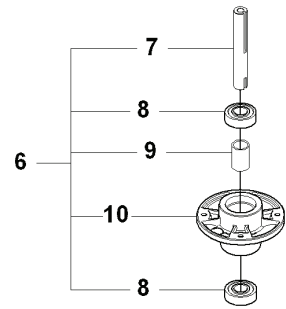

Yttre.
Outer.
Exterieur.
Äusser.
Ulko.

Mitten.
Centre.
Centre.
Zentrum.
Keski.