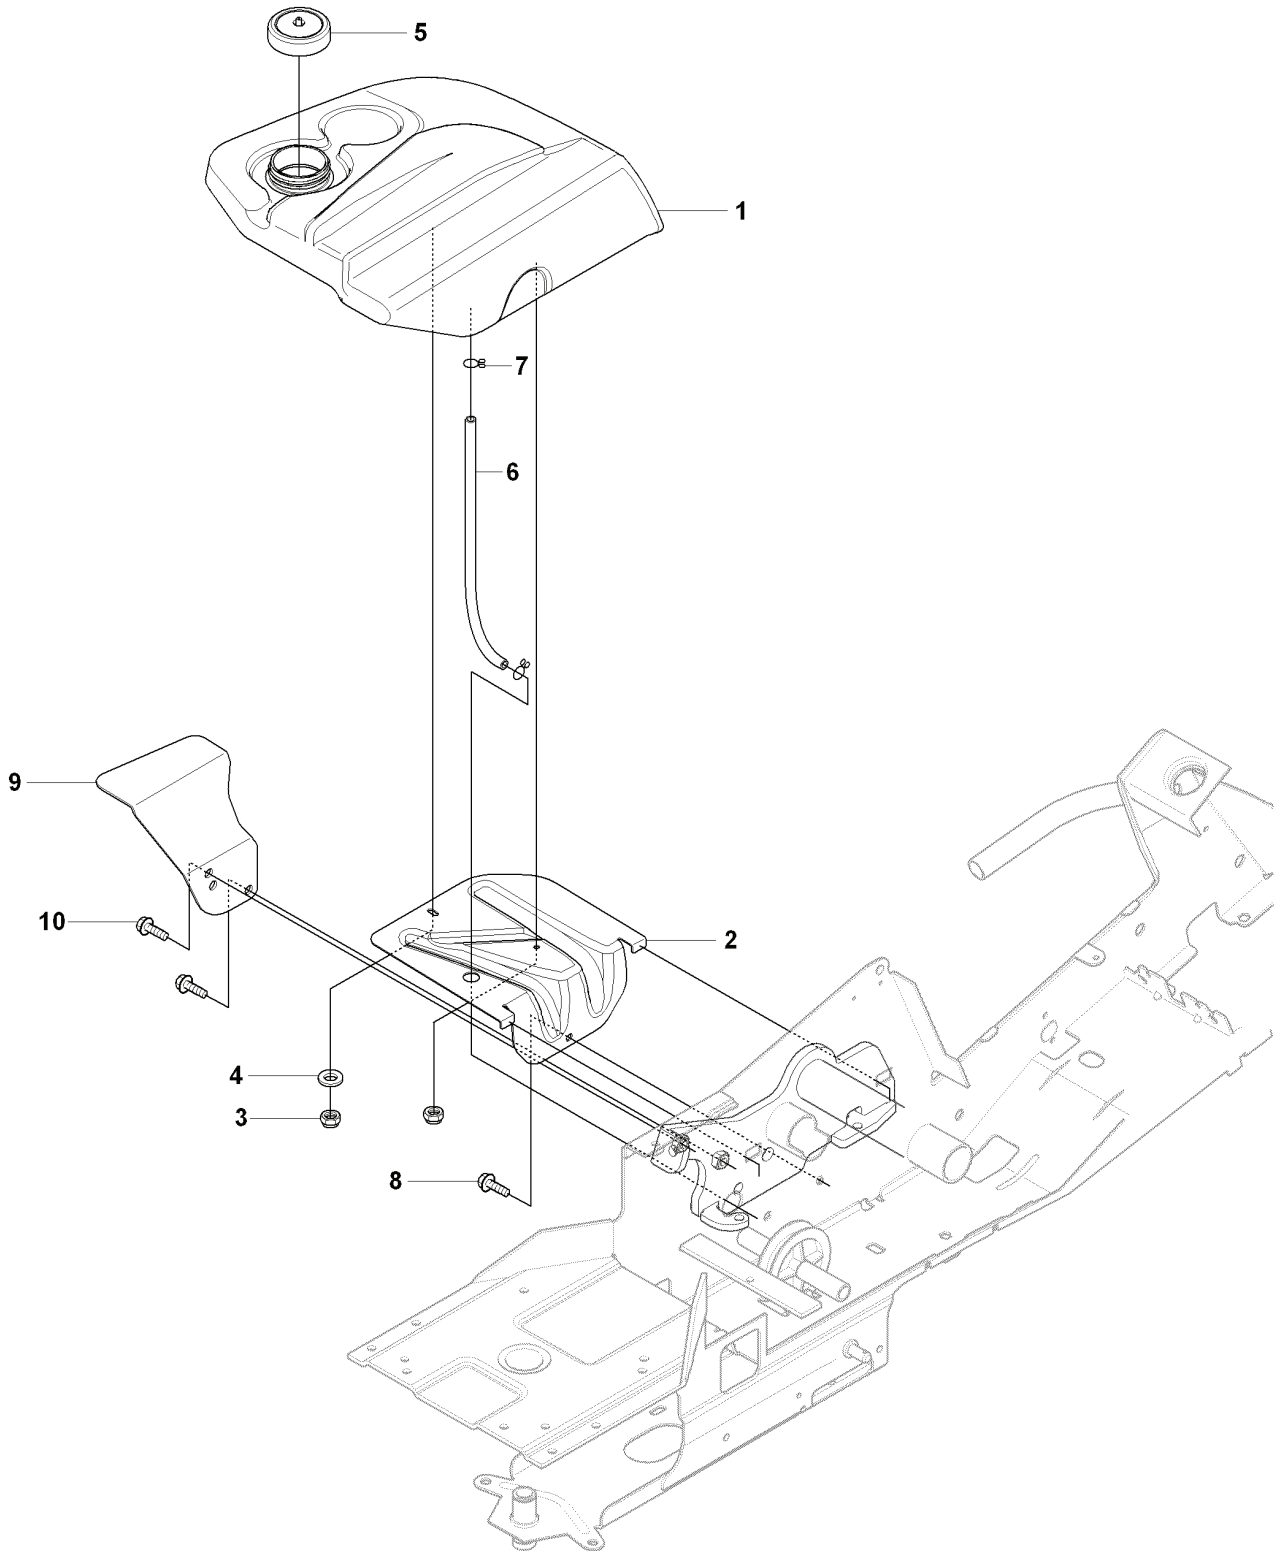

B 965 09 47-01 RIDER R15V2AWD
FUEL SYSTEM

REF.	PART NO.	DESCRIPTION	REMARK	QTY.	KIT
1	535501301	FUEL TANK		1	
2	544329301	BRACKET		1	
3	732211601	LOCK NUT		2	
4	734115601	WASHER		1	
5	506673301	TANK CAP ASSY		1	
6	506946703	FUEL HOSE		1	
7	535469701	HOSE BRACE		2	
8	725236461	SCREW EHHFT		1	
9	501020301	SUPPORT		1	
10	725249371	SCREW EHHM		2