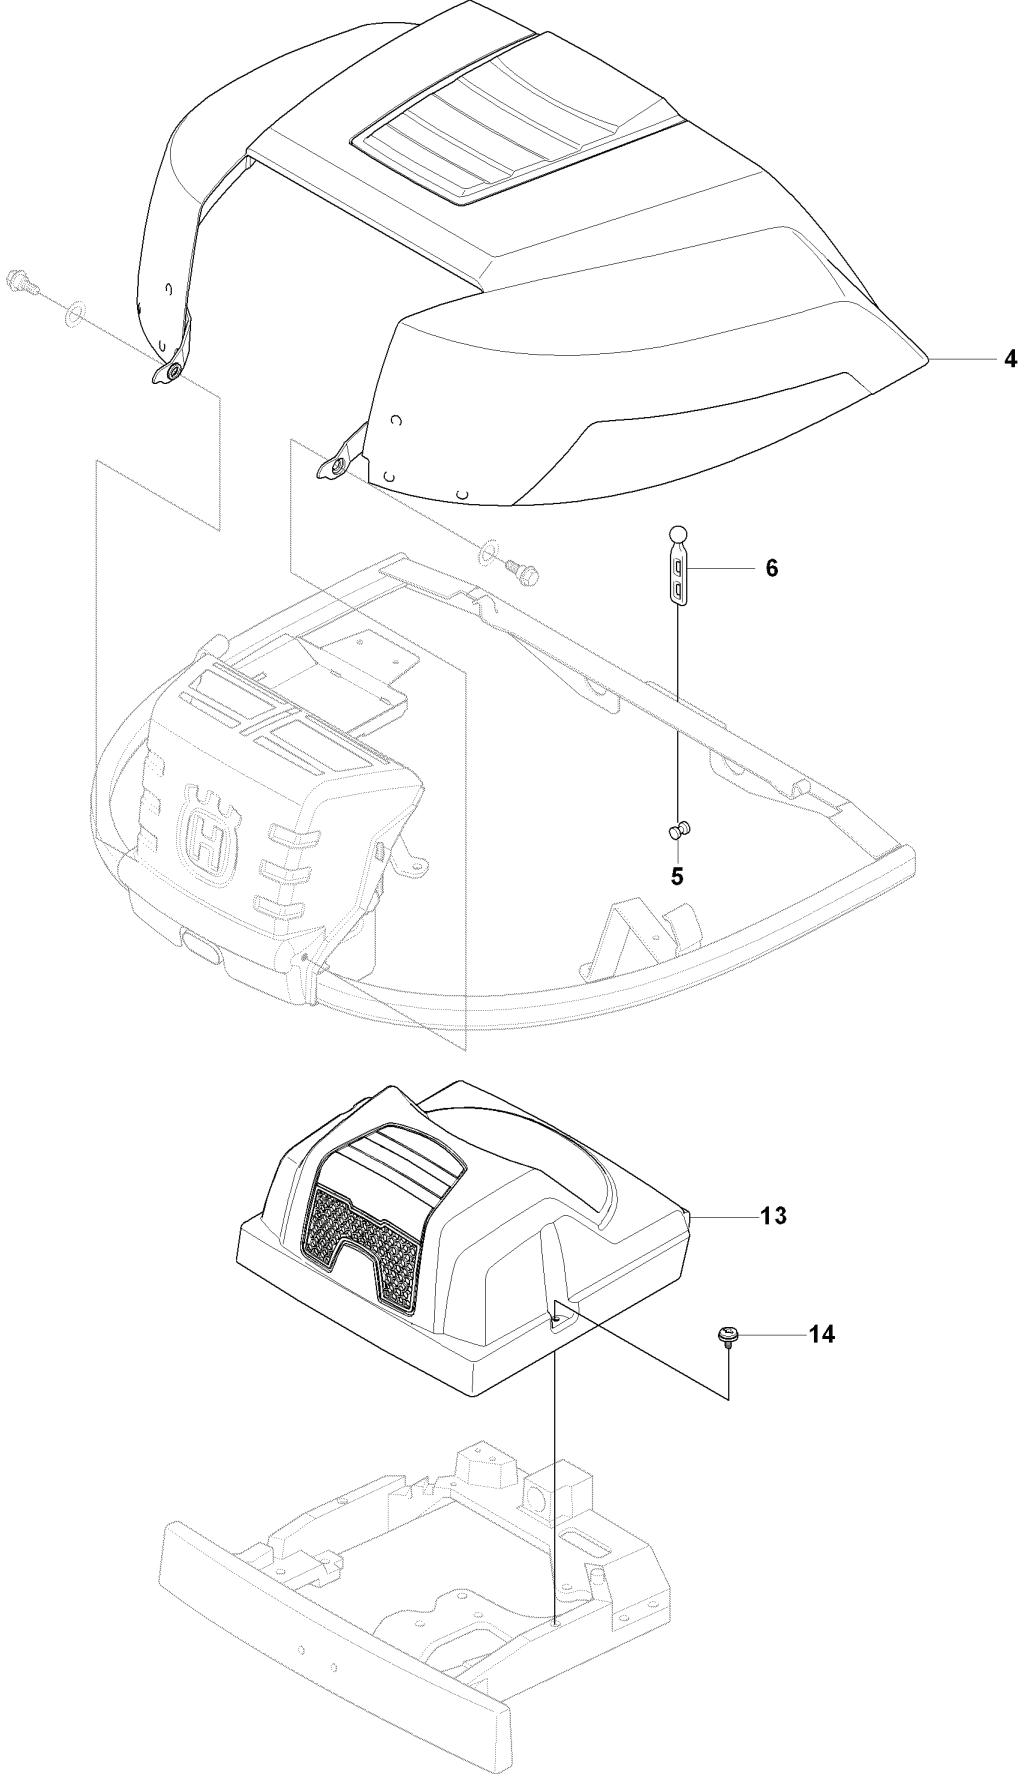

C1 965 09 47-01 RIDER R15V2AWD
COVER

REF.	PART NO.	DESCRIPTION	REMARK	QTY.	KIT
4	544245001	ENGINE HOOD ASSY		1	
5	506599501	BUTTON		1	
6	506599601	GUMMISTROPP		1	
13	544373901	COVER		1	
14	544400501	SCREW		2