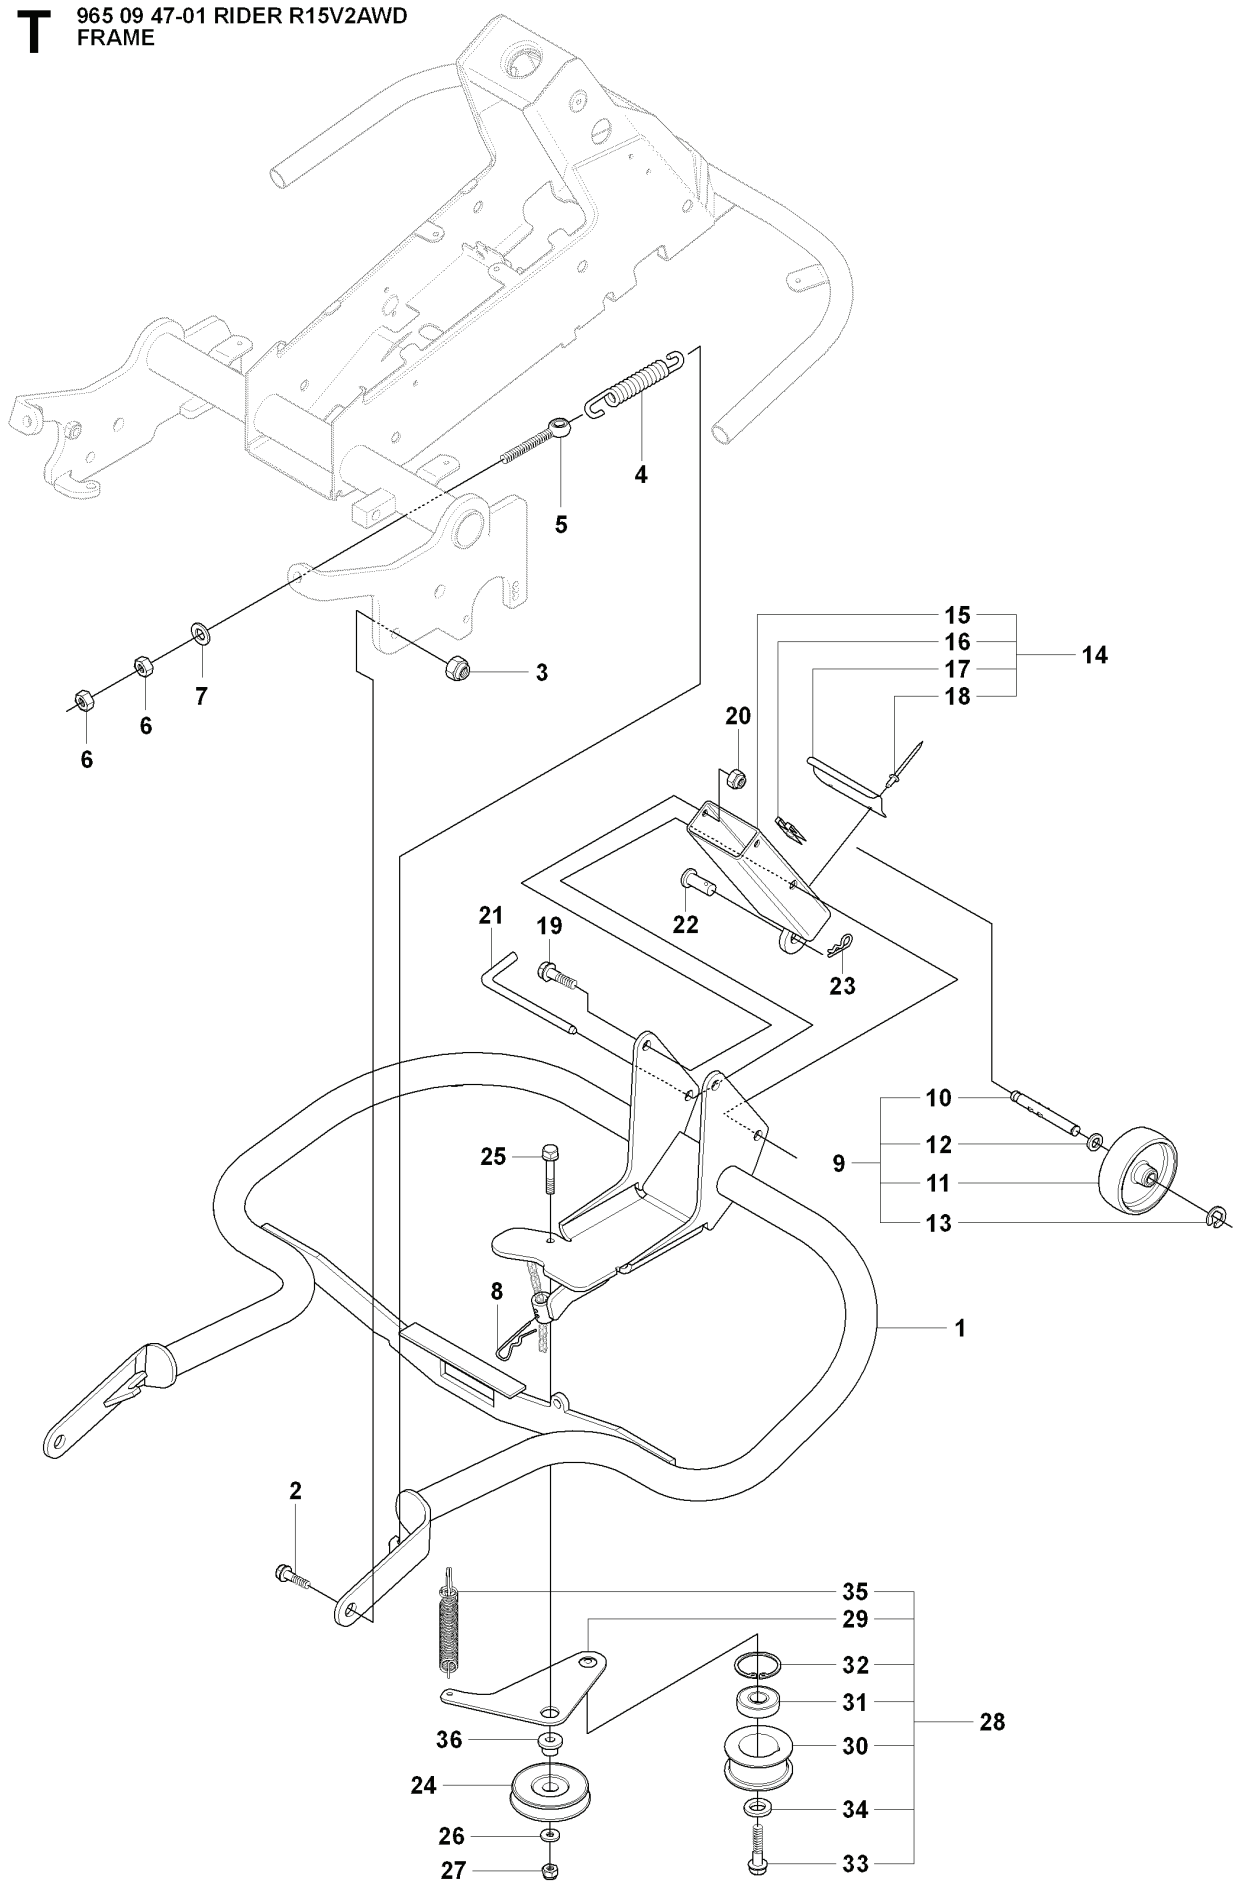

T 965 09 47-01 RIDER R15V2AWD
FRAME

REF.	PART NO.	DESCRIPTION	REMARK	QTY.	KIT
1	535490102	FRAME		1	
2	506895801	COLLAR SCREW		2	
3	732252201	HEXAGON LOCKING NUT		2	
4	506837601	SPRING		2	
5	506837701	RING BOLT		2	
6	731232051	HEXAGON NUT		4	
7	734117201	WASHER		2	
8	506966601	HAIR PIN COTTER		1	
9	506981401	WHEEL ASSY		2	
10	506980001	SHAFT		1	
11	506979601	WHEEL		1	
12	734117771	WASHER		1	
13	735311520	E-CLIP		1	
14	506997801	LINK ASSY		1	
15	506997901	LINK ASSY		1	
16	506963701	LÅSDON		1	
17	506982801	BRACKET		1	
18	722783902	BLIND RIVET		2	
19	506597401	SCREW EHHFM		2	
20	732211801	LOCK NUT		2	
21	506974601	PEN		1	
22	721861701	CLEVIS PIN		1	
23	721680251	SPRING COTTER		1	
24	506974801	PULLEY		1	
25	725246151	SCREW EHHM		1	
26	734116441	WASHER		1	
27	732211801	LOCK NUT		1	
28	535493601	BELT TENSIONER ASSY		1	
29	535493701	SPÄNNARM		1	
30	506928901	PULLEY		1	
31	738210404	BALL BEARING		1	
32	735313810	CIRCLIP		1	
33	506558302	SCREW EHHFT		1	
34	734116441	WASHER		1	
35	506976801	SPRING		1	
36	544007401	BUSHING		1