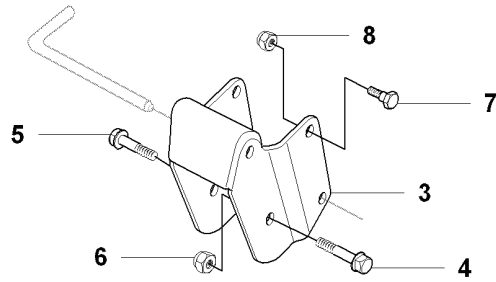

V 965 09 47-01 RIDER R15V2AWD
965 07 85-01 MOWER DECK, COMBI 112

REF.	PART NO.	DESCRIPTION	REMARK	QTY.	KIT
1	506929001	LABEL		1	
2	535437401	LABEL WARNING		1	
3	535431301	LÄNKRÖRRSINFÄSTN.KPL		1	
4	725254251	SCREW EHHM		1	
5	725253671	SCREW EHHM		1	
6	732252201	HEXAGON LOCKING NUT		2	
7	506597401	SCREW EHHFM		2	
8	732211801	LOCK NUT		2	
9	965078501	CUTTING DECK		1