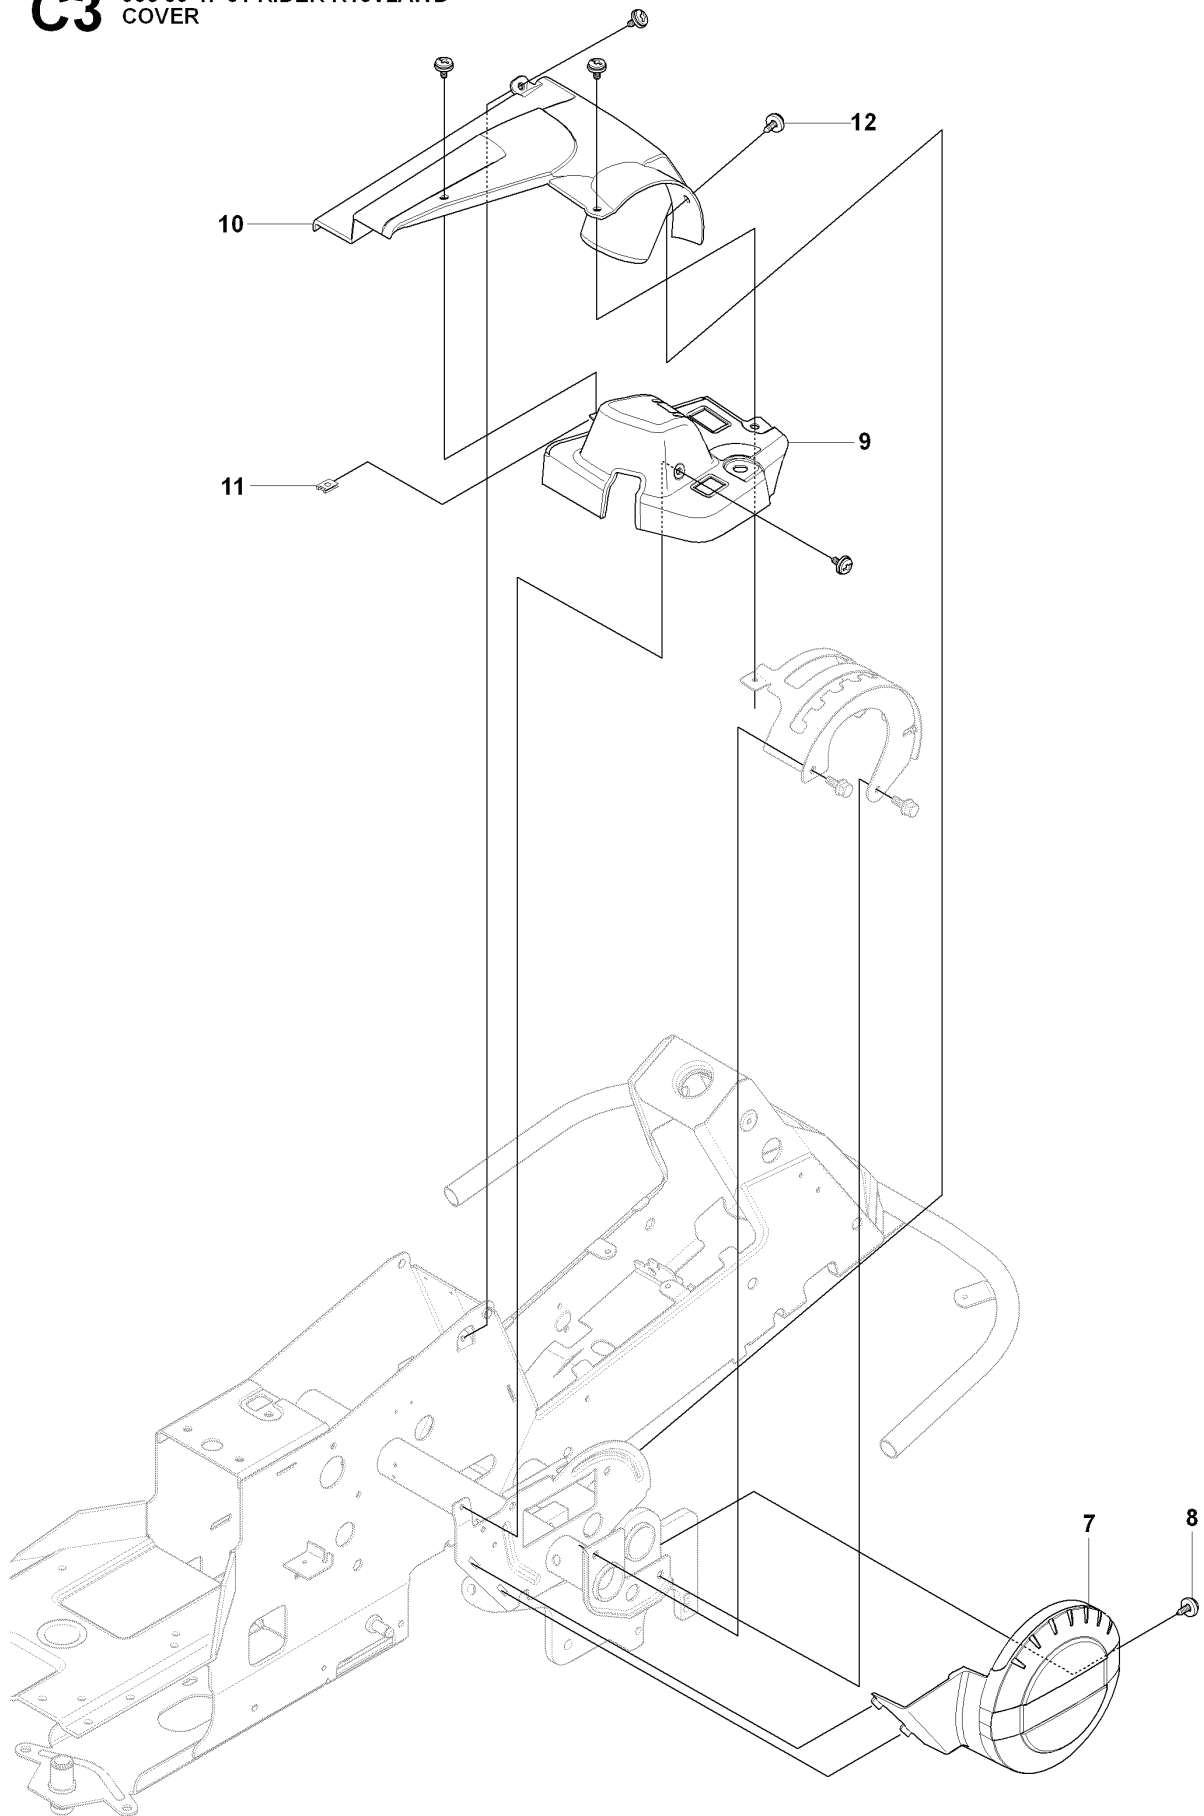

C3 965 09 47-01 RIDER R15V2AWD
COVER

REF.	PART NO.	DESCRIPTION	REMARK	QTY.	KIT
7	535502501	CONTROL COVER		1	
8	544400501	SCREW		1	
9	544332102	CONTROL COVER		1	
10	544332202	COVER		1	
11	535429101	SPRING NUT		1	
12	544400501	SCREW		4