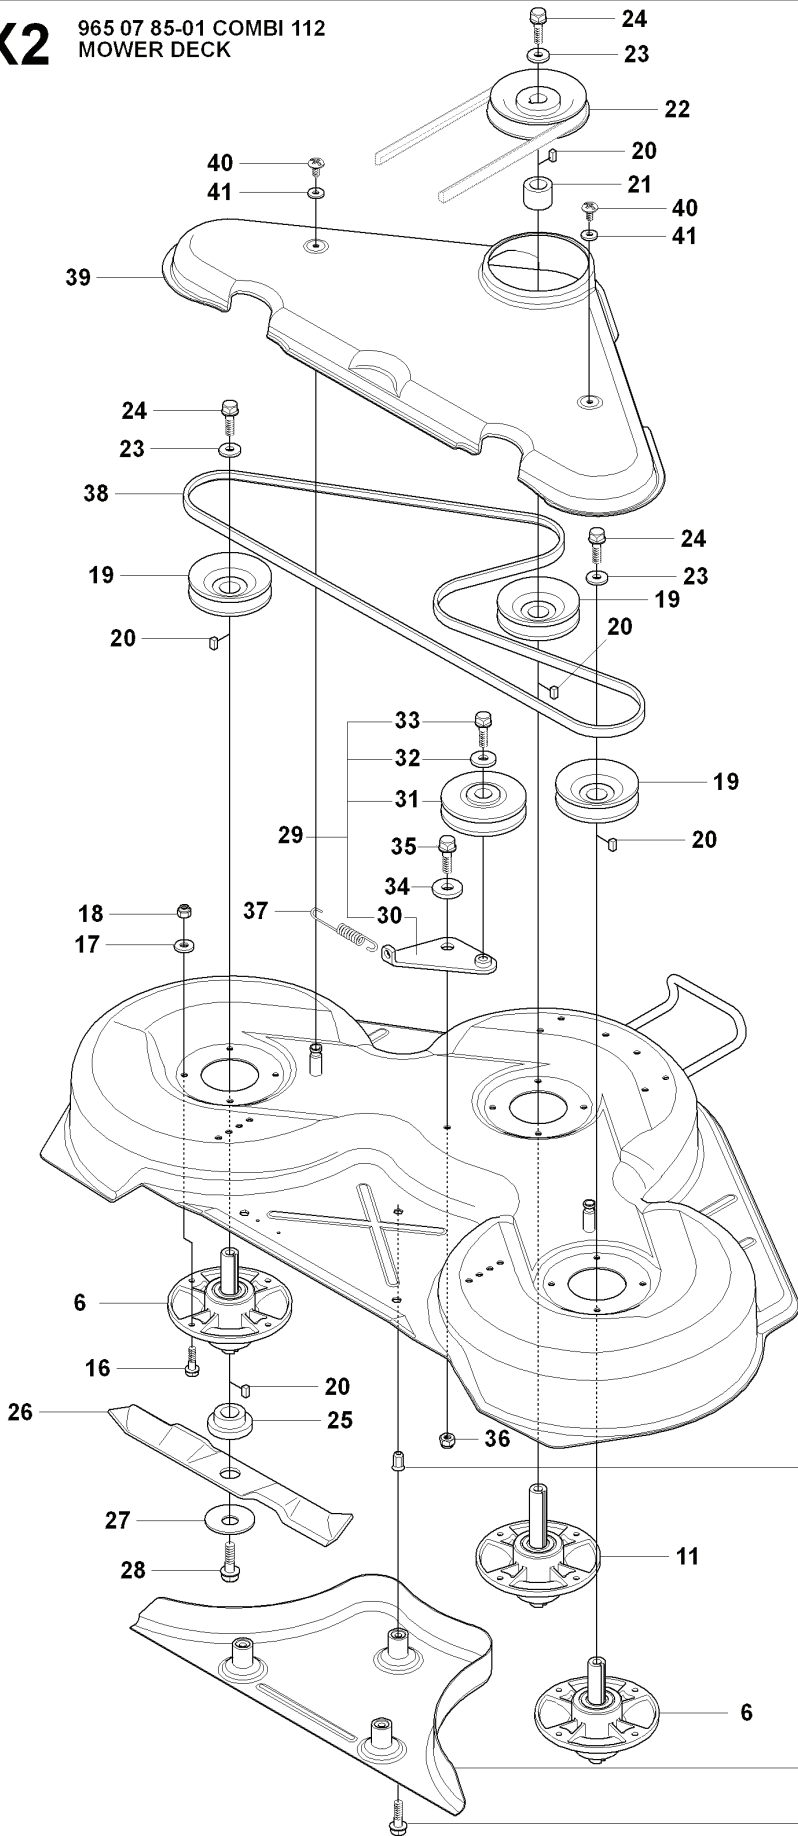

X2

965 07 85-01 COMBI 112
MOWER DECK

REF.	PART NO.	DESCRIPTION	REMARK	QTY.	KIT
1	544113003	CUTTING DECK		1	
2	544113101	CUTTING DECK		1	
3	506916201	NUT		3	
4	544449301	PLUG		1	
5	506570104	SCREW EHHFM		3	
6	544065901	BLADE HOUSING ASSY		2	
7	544067902	SHAFT		1	
8	738230434	BALL BEARING		2	
9	544068001	SPACING SLEEVE		1	
10	544067801	BEARING HOUSING		1	
11	544065902	BLADE HOUSING ASSY		1	
12	544067901	SHAFT		1	
13	738230434	BALL BEARING		2	
14	544068001	SPACING SLEEVE		1	
15	544067801	BEARING HOUSING		1	
16	535423801	SCREW RSQM		12	
17	734116401	WASHER		12	
18	732211801	LOCK NUT		12	
19	506922101	PULLEY		3	
20	506533501	PARALLEL KEY		7	
21	544068002	SPACING SLEEVE		1	
22	506778601	PULLEY		1	
23	734117441	WASHER		3	
24	544114101	SCREW EHHM		3	
25	535504202	ADAPTER		3	
26	504188110	BLADE		3	
27	506792301	KNIFE PLATE		3	
28	544114101	SCREW EHHM		3	
29	506540701	BELT TENSIONER ASSY		1	
30	506519501	SPÄNNARM KPL.		1	
31	506532701	PULLEY		1	
32	734116441	WASHER		1	
33	506558302	SCREW EHHFT		1	
34	506918702	WASHER		1	
35	725245171	SCREW EHHM		1	
36	732211801	LOCK NUT		1	
37	506533101	SPRING		1	
38	589514601	BELT		1	
39	544096201	BELT COVER		1	
40	506982601	SCREW		2	
41	506559701	WASHER		2	
75	506789701	LABEL		1	
76	544238105	LABEL		1