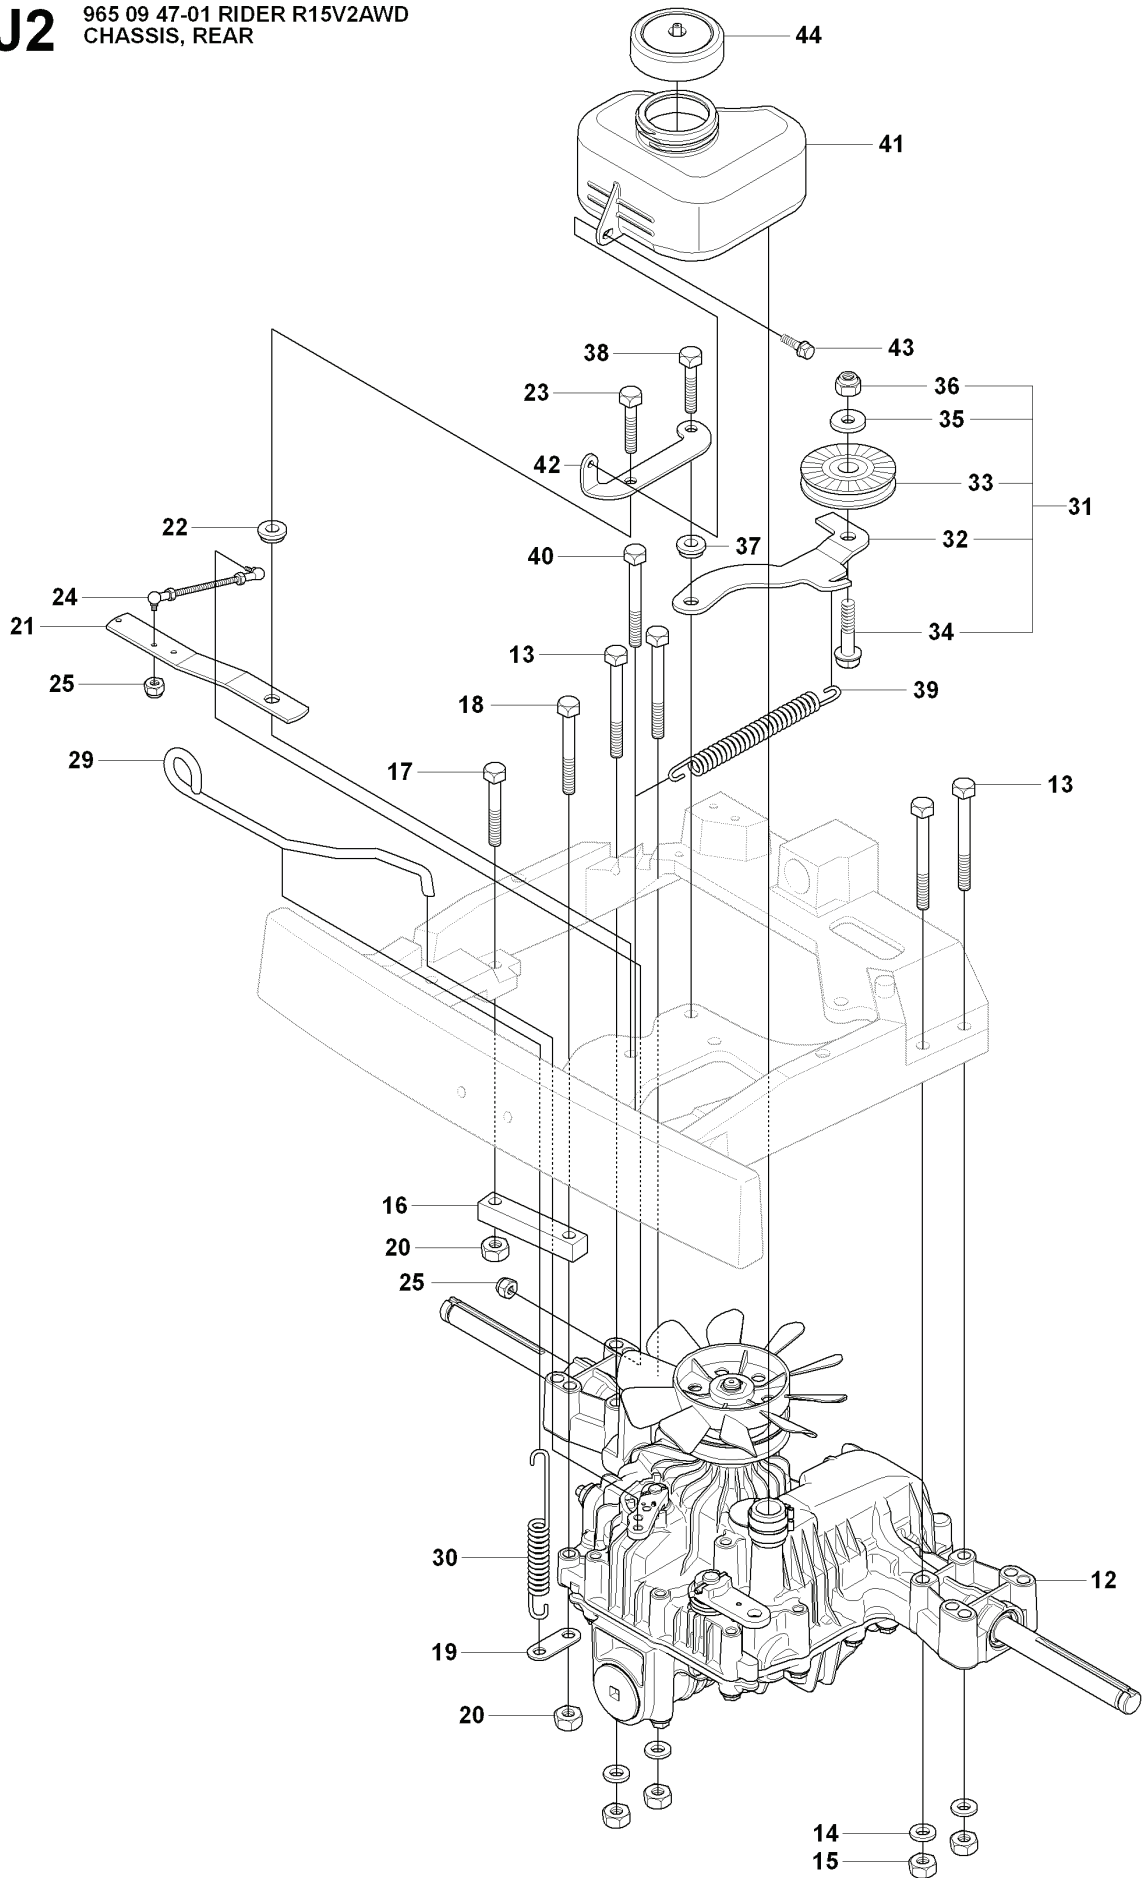

J2

965 09 47-01 RIDER R15V2AWD
CHASSIS, REAR

REF.	PART NO.	DESCRIPTION	REMARK	QTY.	KIT
12	544116101	TRANSMISSION		1	
13	725246751	SCREW EHHM		4	
14	734116401	WASHER		4	
15	731231801	HEXAGON NUT		4	
16	506987201	MOMENTFÄSTE		1	
17	725245951	SCREW EHHM		1	
18	725246251	SCREW EHHM		1	
19	506599301	LINK		1	
20	731231801	HEXAGON NUT		2	
21	506987403	LEVER		1	
22	506918702	WASHER		1	
23	725245151	SCREW		1	
24	506987501	ADJUSTMENT ROD		1	
25	732211401	LOCK NUT		2	
29	506988201	FRIKOPPLINGSSTÅNG		1	
30	506834301	SPRING		1	
31	506988401	BELT TENSIONER ASSY		1	
32	506988501	BELT TENSIONER		1	
33	506946901	PULLEY		1	
34	725245551	SCREW		1	
35	734116441	WASHER		1	
36	732211801	LOCK NUT		1	
37	506918702	WASHER		1	
38	725245151	SCREW		1	
39	506988601	SPRING		1	
40	725246451	SCREW EHHM		1	
41	544100101	EXPANSION TANK		1	
42	544121701	BRACKET		1	
43	725236461	SCREW EHHFT		1	
44	506673301	TANK CAP ASSY		1