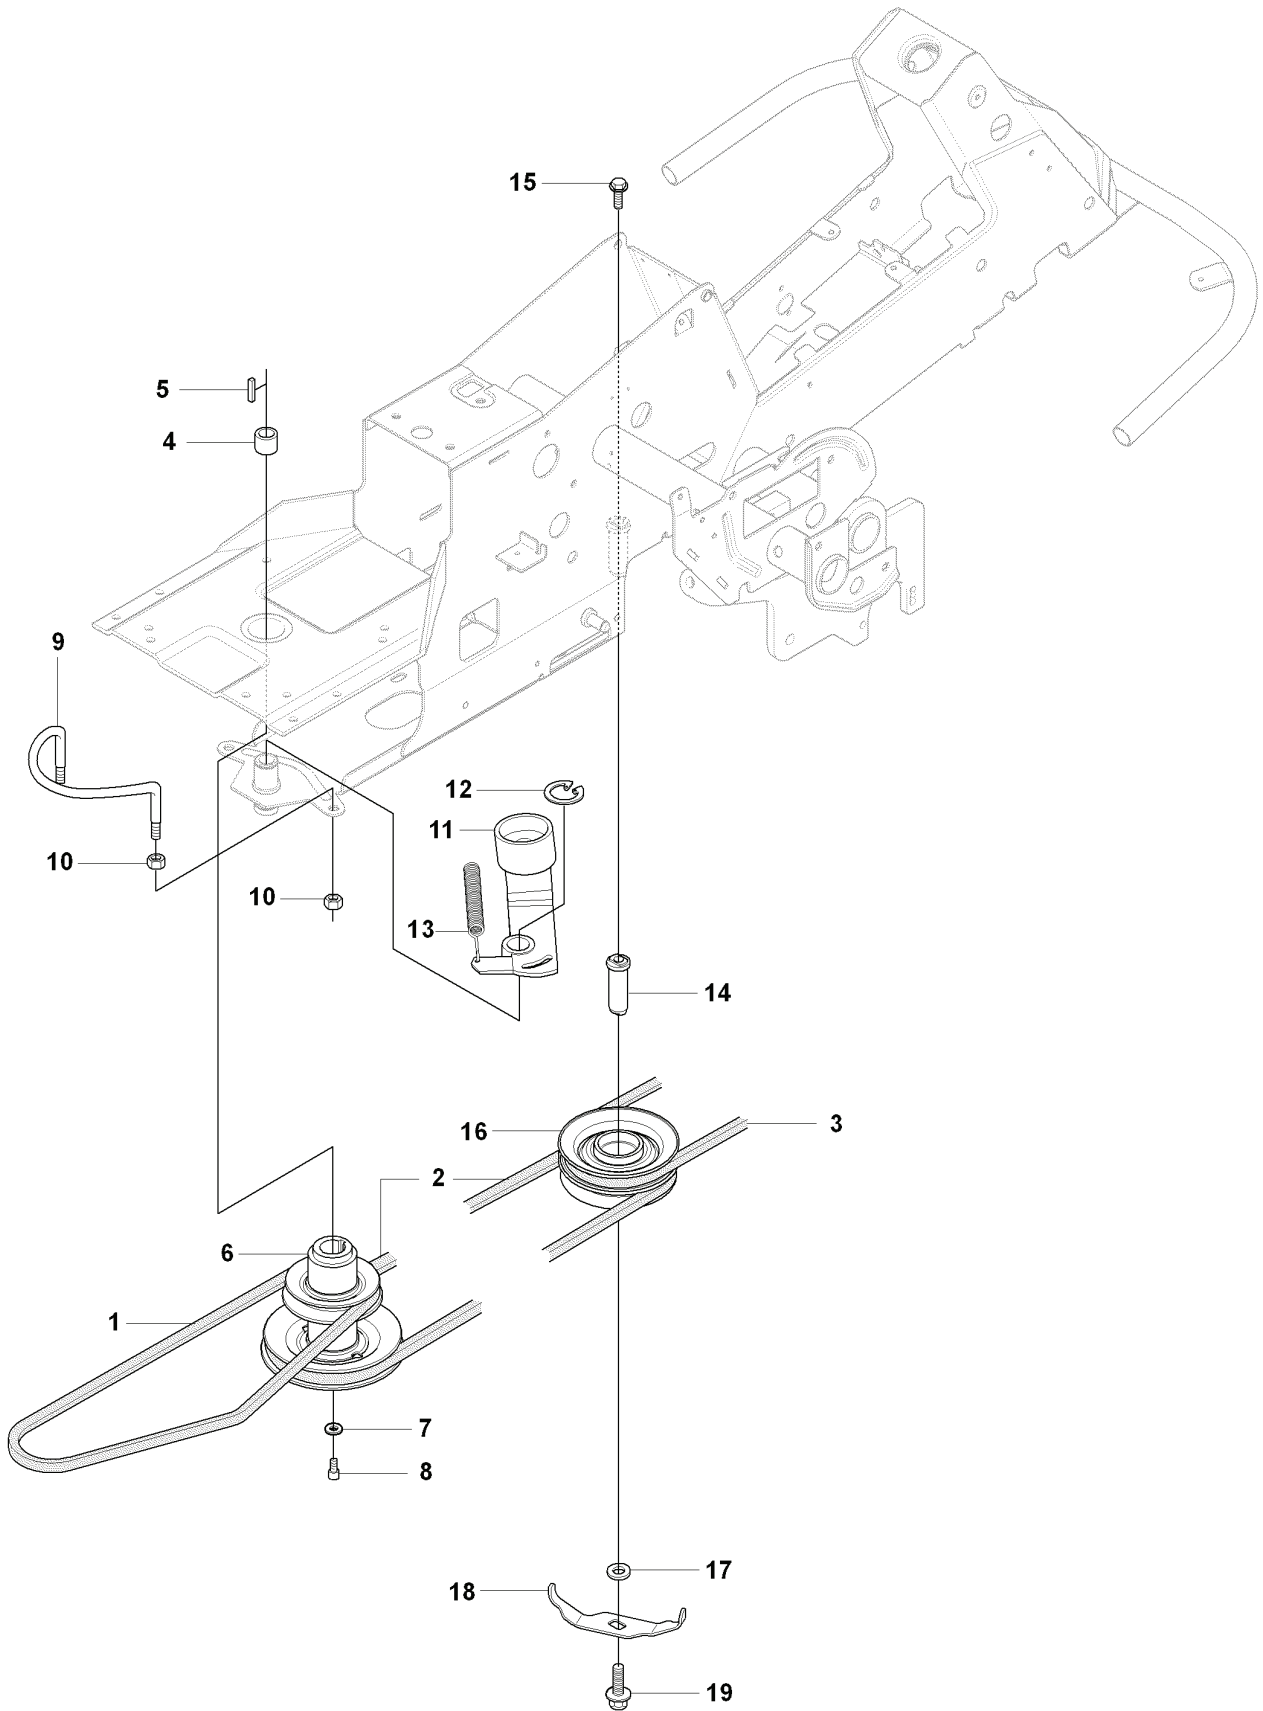

G 965 09 47-01 RIDER R15V2AWD
TRANSMISSION

REF.	PART NO.	DESCRIPTION	REMARK	QTY.	KIT
1	506988301	BELT		1	
2	544400201	BELT		1	
3	594978001	BELT		1	
4	506509201	SPACING SLEEVE		1	
5	506555901	WEDGE		1	
6	535482401	PULLEY		1	
7	506597501	WASHER		1	
8	506556002	SCREW UNC		1	
9	506664501	BELT GUIDE		1	
10	731232051	HEXAGON NUT		4	
11	535484401	BELT TENSIONER ASSY		1	
12	735312600	CIRCLIP		1	
13	506665601	SPRING		1	
14	544426101	SHAFT		1	
15	506675401	SCREW EHHFM		1	
16	535482201	PULLEY		1	
17	506775701	WASHER		1	
18	544405301	BELT GUIDE		1	
19	506570105	SCREW EHHFM		1