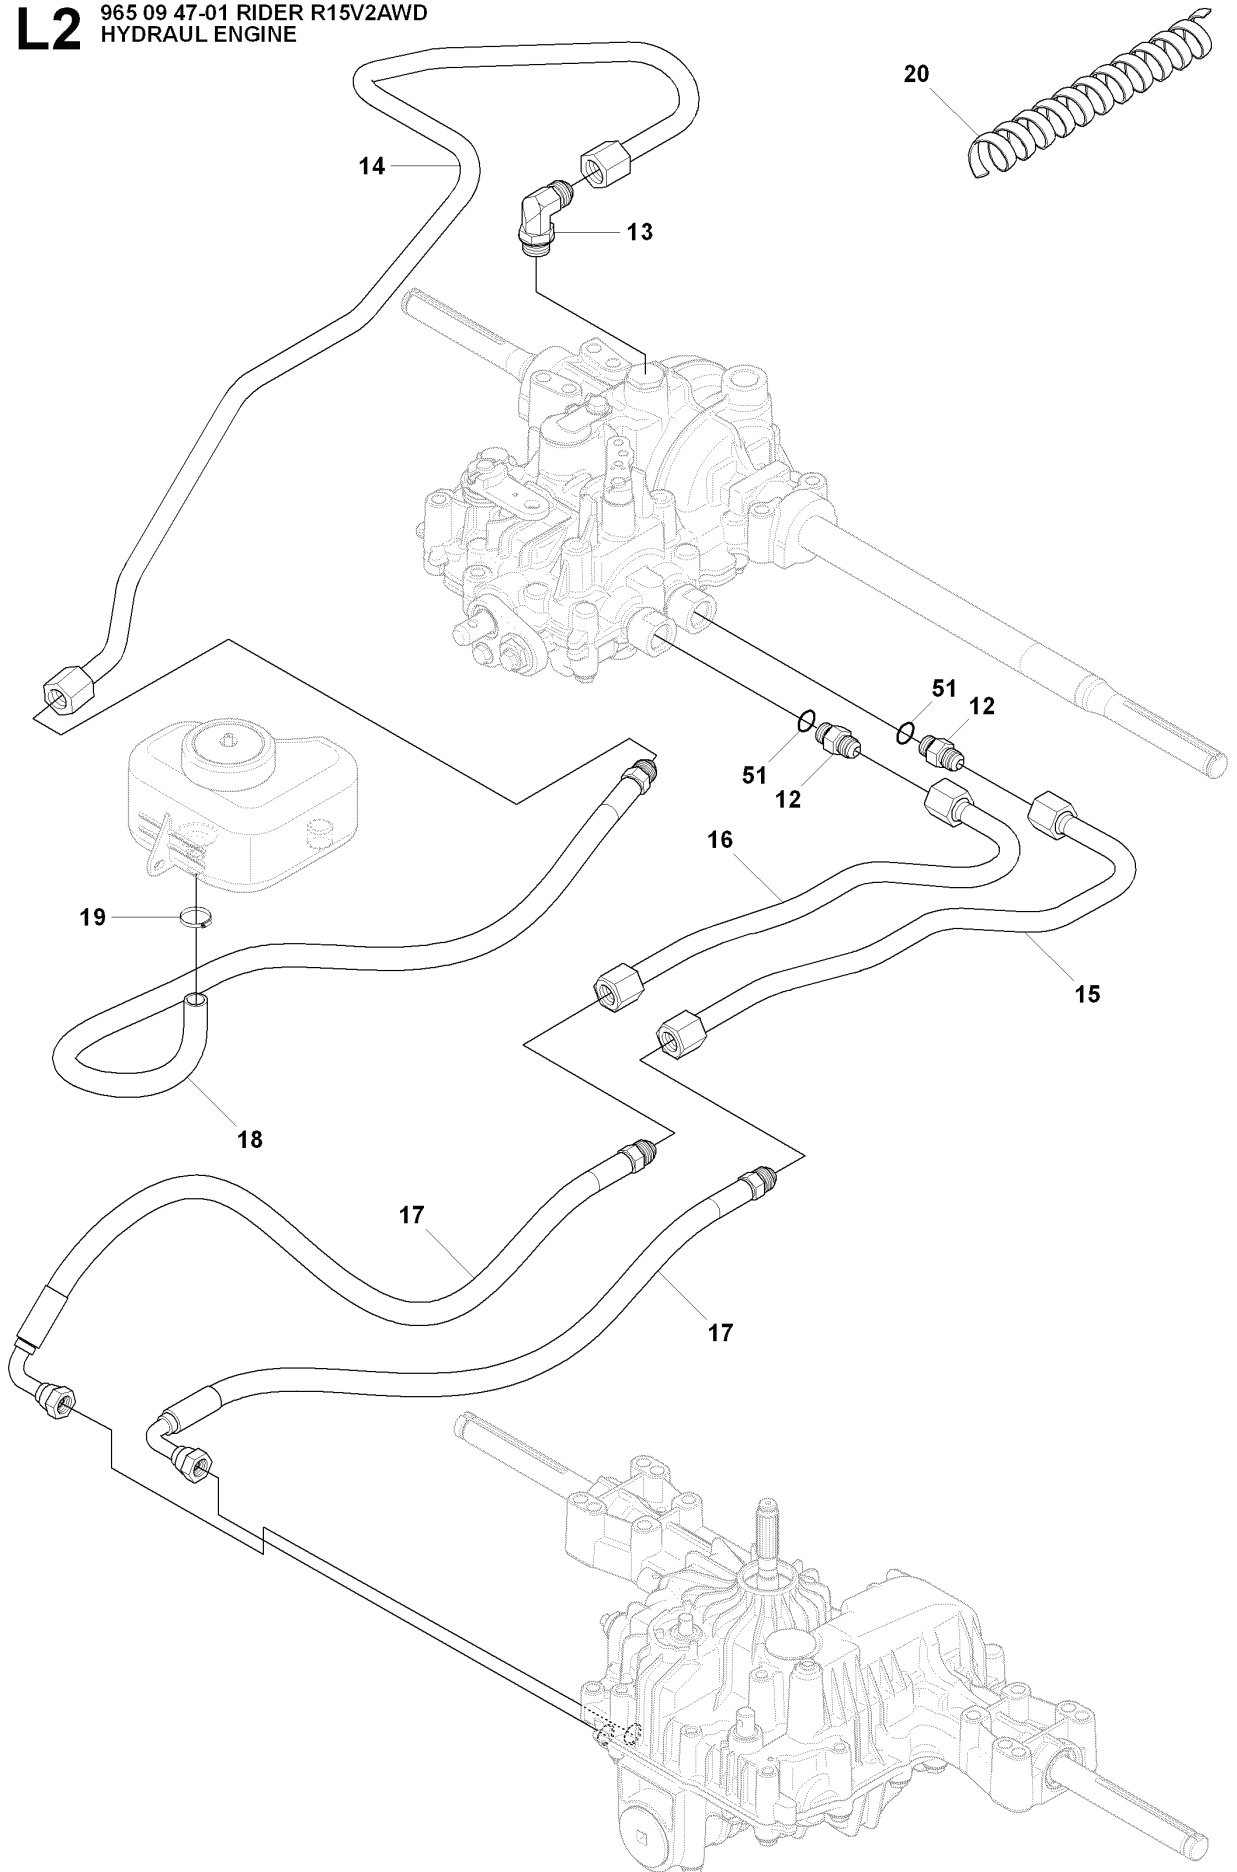

L2 965 09 47-01 RIDER R15V2AWD
HYDRAUL ENGINE

REF.	PART NO.	DESCRIPTION	REMARK	QTY.	KIT
12	535426507	PIPE FITTING		2	
13	535437302	PIPE FITTING		1	
14	544807801	HYDRAULIC PIPE		1	
15	544807901	HYDRAULIC PIPE		1	
16	544808001	HYDRAULIC PIPE		1	
17	544456403	HYDRAULIC HOSE		2	
18	544122201	HOSE		1	
19	544202701	HOSE CLAMP		1	
20	544026601	HOSE GUARD		1	
51	505451101	O-RING		2