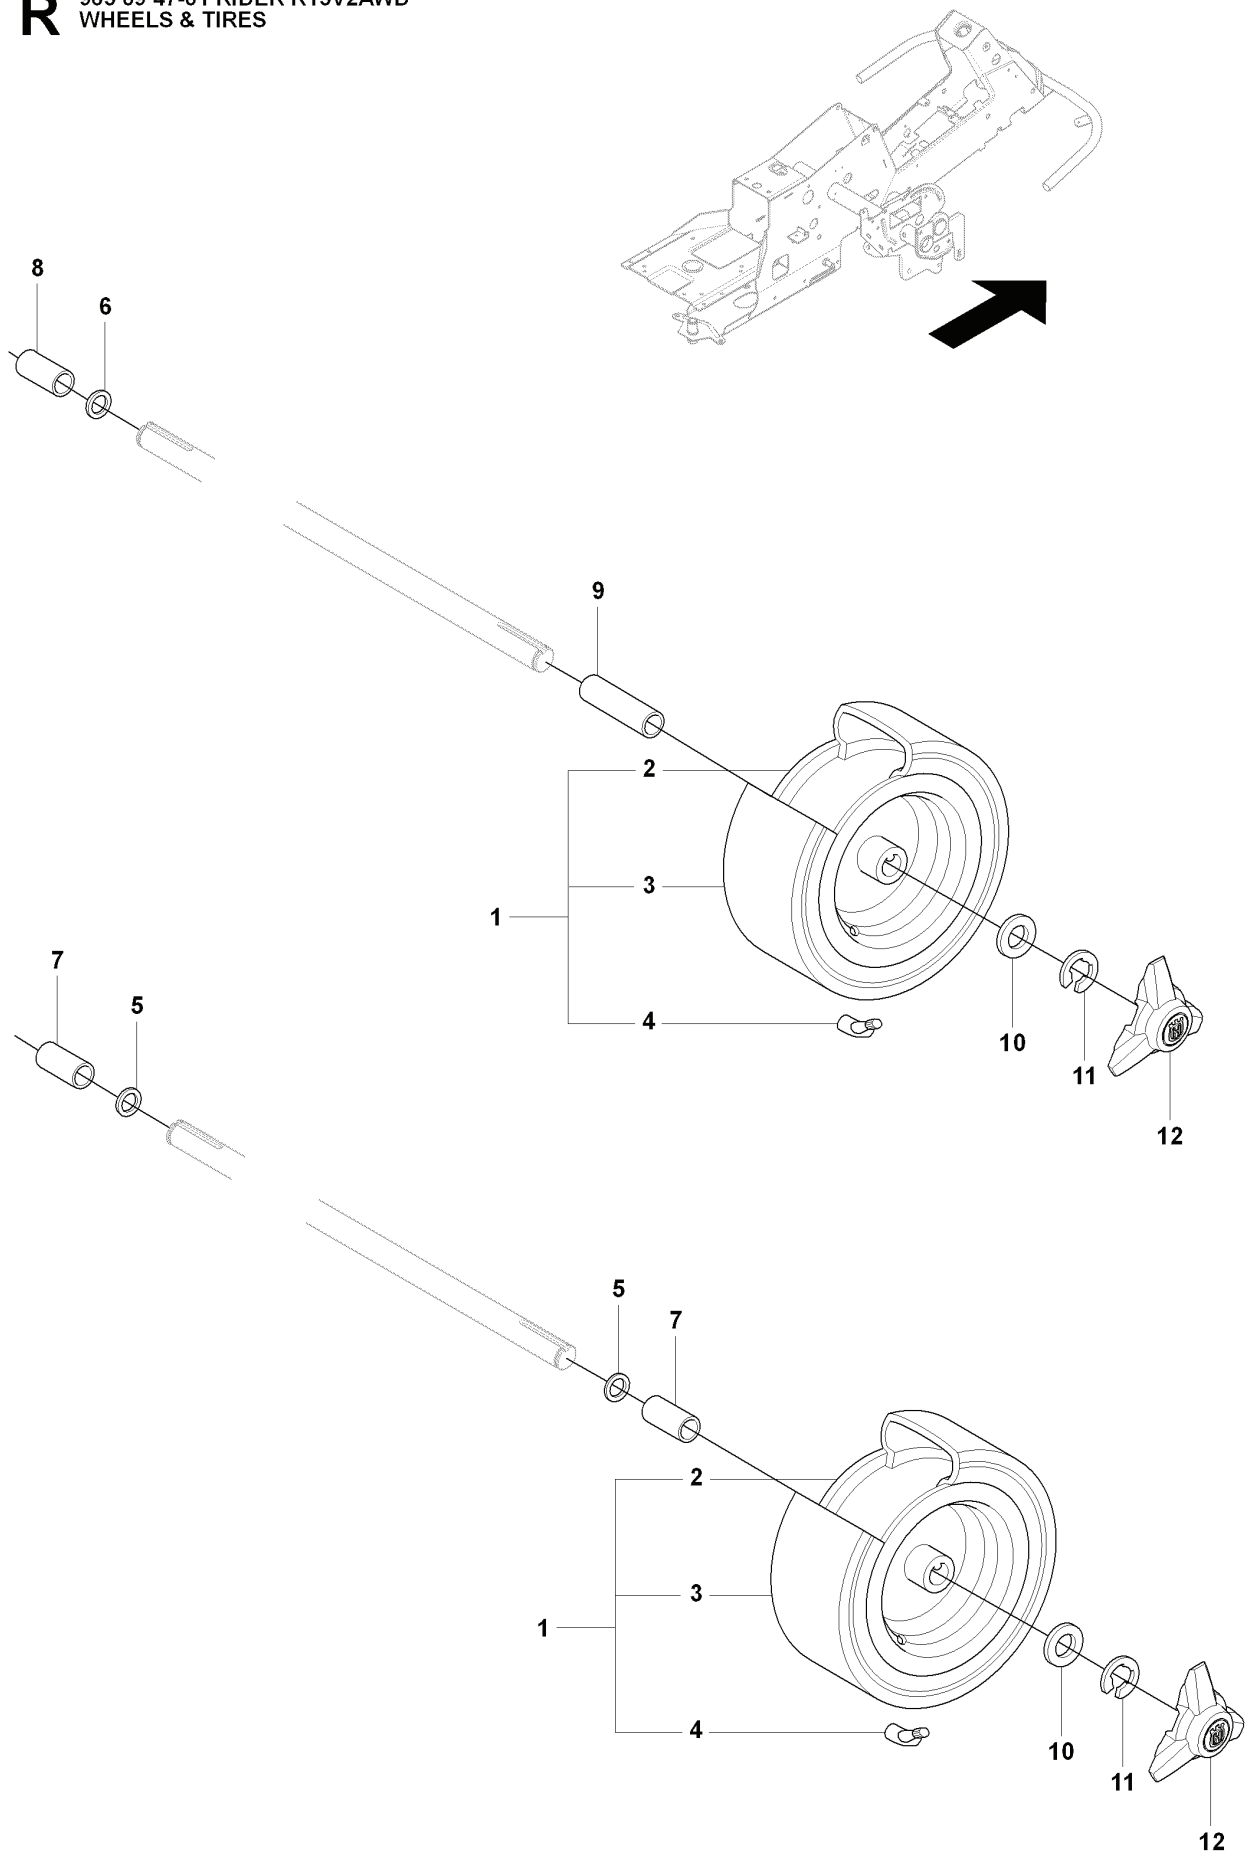

R 965 09 47-01 RIDER R15V2AWD
WHEELS & TIRES

REF.	PART NO.	DESCRIPTION	REMARK	QTY.	KIT
1	544126301	WHEEL		4	
2	544114201	RIM		1	
3	535460001	TYRE		1	
4	506574301	VALVE ASSY		1	
5	506504803	WASHER		2	
6	506945801	WASHER		1	
7	506596203	SPACING SLEEVE		2	
8	544132601	SLEEVE		1	
9	544132602	SLEEVE		1	
10	506504805	WASHER		4	
11	506899001	E-CLIP		4	
12	544353501	HUB CAP		4