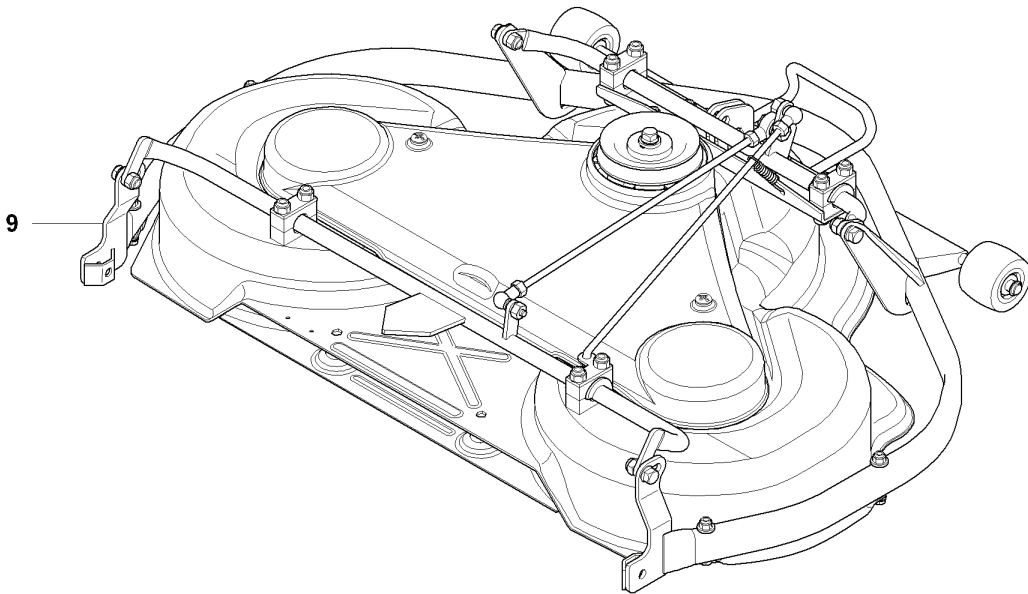

# **SPARE PARTS LIST**

**U** 965 09 47-01 RIDER R15V2AWD  
965 07 84-01 MOWER DECK, COMBI 103

---

REF.	PART NO.	DESCRIPTION	REMARK	QTY.	KIT
1	506929001	LABEL		1	
2	535437401	LABEL WARNING		1	
3	535431301	LÄNKRÖRRSINFÄSTN.KPL		1	
4	725254251	SCREW EHHM		1	
5	725253671	SCREW EHHM		1	
6	732252201	HEXAGON LOCKING NUT		2	
7	506597401	SCREW EHHFM		2	
8	732211801	LOCK NUT		2	
9	965078401	CUTTING DECK		1	