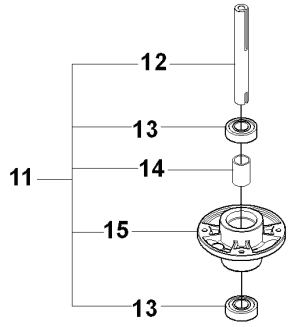

# W2

965 07 84-01 COMBI 103  
MOWER DECK

Yttre.  
Outer.  
Exterieur.  
Äusser.  
Ulko.

Mitten.  
Centre.  
Centre.  
Zentrum.  
Keski.

76  
**Combi 103**

75

REF.	PART NO.	DESCRIPTION	REMARK	QTY.	KIT
1	544112903	CUTTING DECK		1	
2	544112801	CUTTING DECK		1	
3	506916201	NUT		3	
4	544449201	PLUG		1	
5	506570104	SCREW EHHFM		3	
6	544065901	BLADE HOUSING ASSY		2	
7	544067902	SHAFT		1	
8	738230434	BALL BEARING		2	
9	544068001	SPACING SLEEVE		1	
10	544067801	BEARING HOUSING		1	
11	544065902	BLADE HOUSING ASSY		1	
12	544067901	SHAFT		1	
13	738230434	BALL BEARING		2	
14	544068001	SPACING SLEEVE		1	
15	544067801	BEARING HOUSING		1	
16	535423801	SCREW RSQM		12	
17	734116401	WASHER		12	
18	732211801	LOCK NUT		12	
19	506922101	PULLEY		3	
20	506533501	PARALLEL KEY		7	
21	544068002	SPACING SLEEVE		1	
22	506778601	PULLEY		1	
23	734117441	WASHER		3	
24	544114101	SCREW EHHM		3	
25	535504202	ADAPTER		3	
26	504188210	BLADE		3	
27	506792301	KNIFE PLATE		3	
28	544114101	SCREW EHHM		3	
29	506540701	BELT TENSIONER ASSY		1	
30	506519501	SPÄNNARM KPL.		1	
31	506532701	PULLEY		1	
32	734116441	WASHER		1	
33	506558302	SCREW EHHFT		1	
34	506918702	WASHER		1	
35	725245171	SCREW EHHM		1	
36	732211801	LOCK NUT		1	
37	506533101	SPRING		1	
38	506768501	BELT		1	
39	544096101	BELT COVER		1	
40	506982601	SCREW		2	
41	506559701	WASHER		2	
75	506789701	LABEL		1	
76	544238103	LABEL		1	