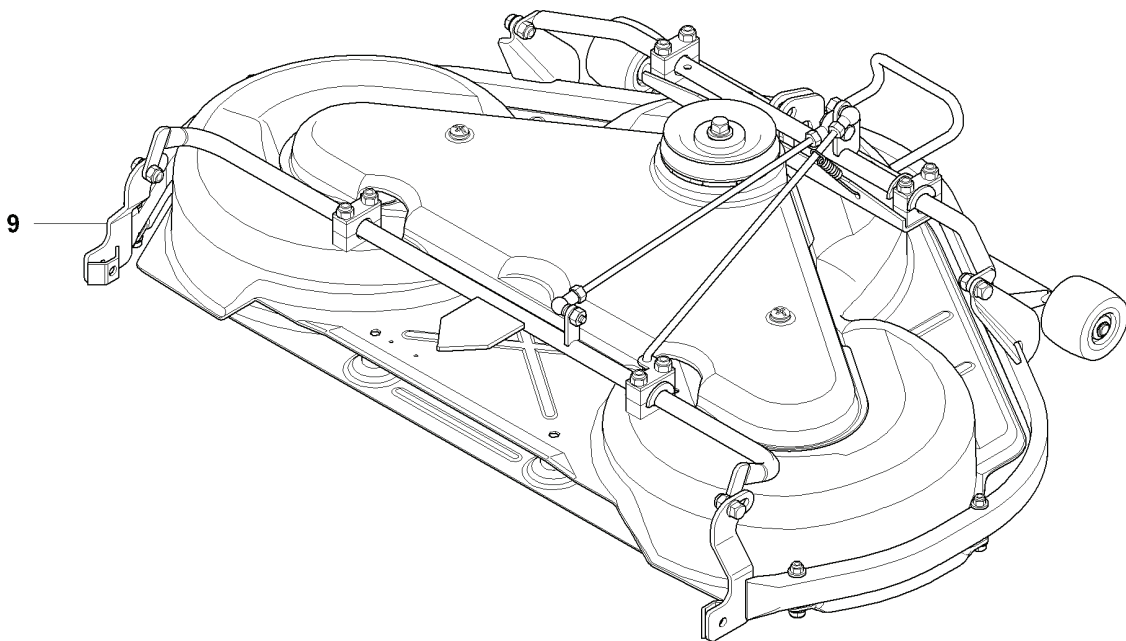

V 965 09 47-01 RIDER R15V2AWD
965 07 85-01 MOWER DECK, COMBI 112

REF.	PART NO.	DESCRIPTION	REMARK	QTY.	KIT
1	506929001	LABEL		1	
2	535437401	LABEL WARNING		1	
3	535431301	LÄNKRÖRRSINFÄSTN.KPL		1	
4	725254251	SCREW EHHM		1	
5	725253671	SCREW EHHM		1	
6	732252201	HEXAGON LOCKING NUT		2	
7	506597401	SCREW EHHFM		2	
8	732211801	LOCK NUT		2	
9	965078501	CUTTING DECK		1