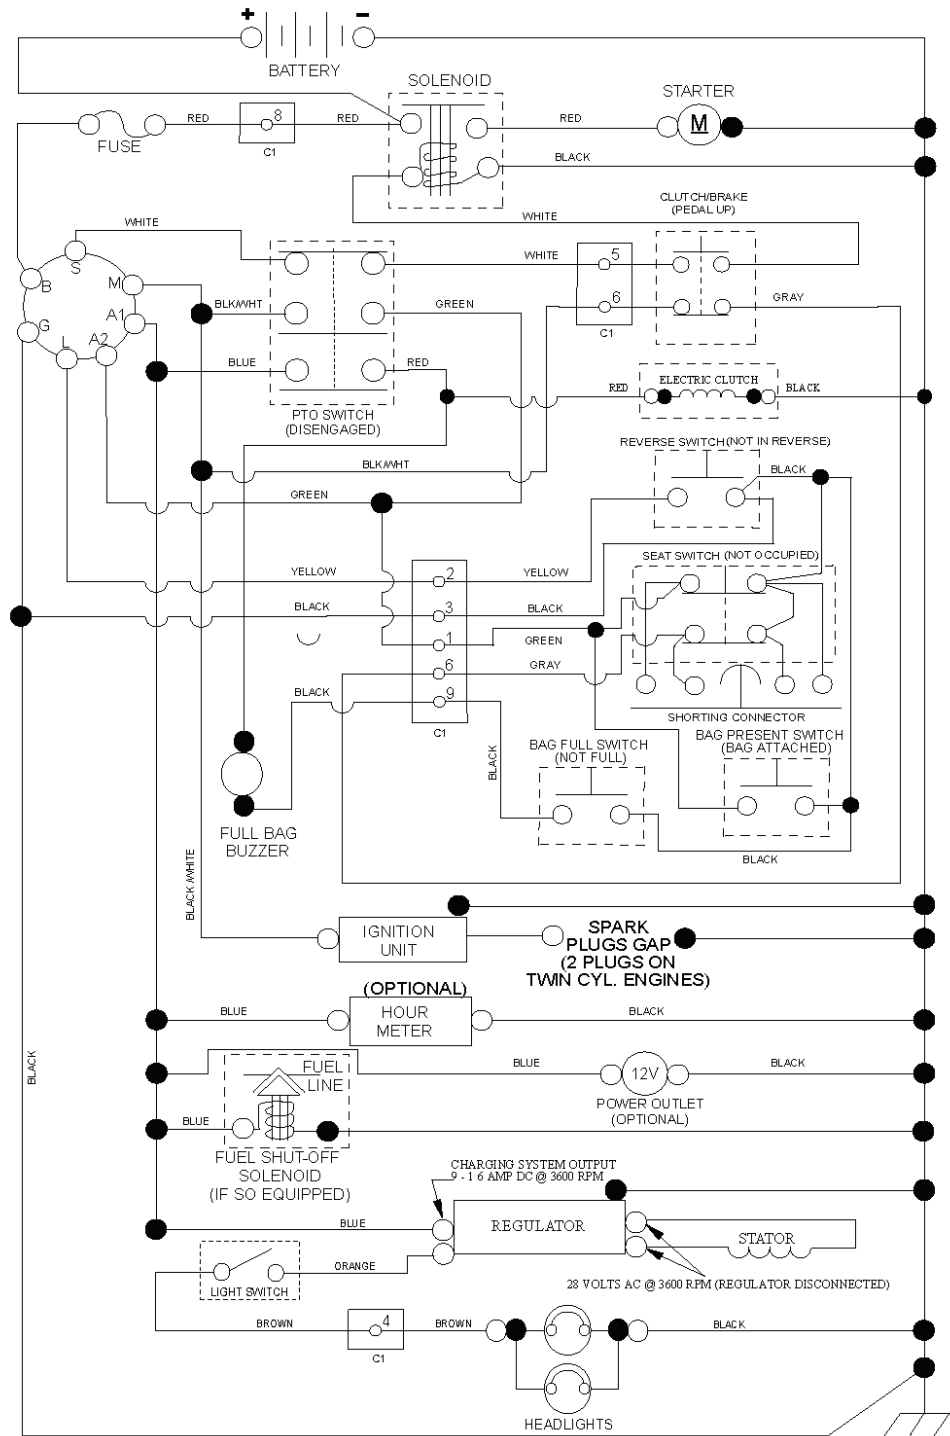

IGNITION SWITCH

POSITION	CIRCUIT "MAKE"
OFF	M+G+A1
RUN/OVERRIDE	B+A1
RUN	B+A1 L+A2
START	B + S + A1

WIRING INSULATED CLIPS
NOTE: IF WIRING INSULATED CLIPS WERE REMOVED FOR SERVICING OF UNIT, THEY SHOULD BE RE-INSTALLED TO PROPERLY SECURE YOUR WIRING.

● NON-REMOVABLE CONNECTIONS

○ REMOVABLE CONNECTIONS