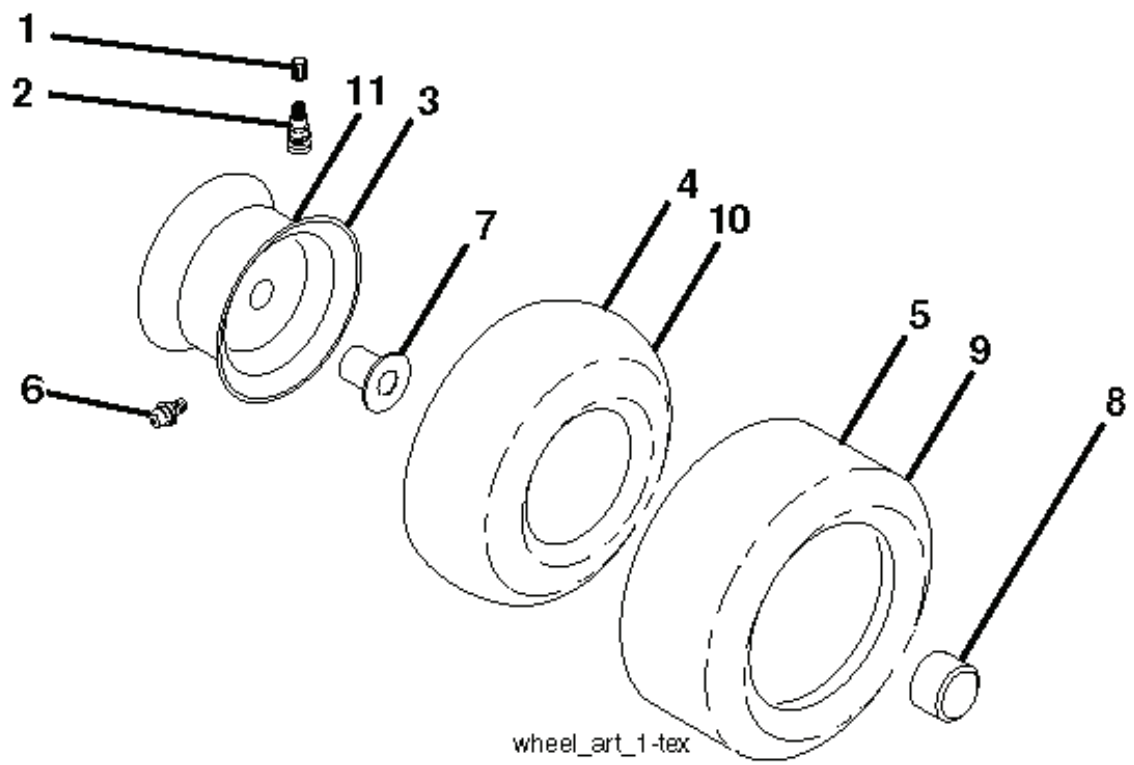

IGNITION SWITCH

POSITION	CIRCUIT "MAKE"
OFF	M+G+A1
RUN/OVERRIDE	B+A1
RUN	B+A1 L+A2
START	B + S + A1

CHASSIS HARNESS CONNECTOR (C1) (MATING SIDE)

DASH HARNESS CONNECTOR (C1) (MATING SIDE)

WIRING INSULATED CLIPS
 NOTE: IF WIRING INSULATED CLIPS WERE REMOVED FOR SERVICING OF UNIT, THEY SHOULD BE RE-INSTALLED TO PROPERLY SECURE YOUR WIRING.

● NON-REMOVABLE CONNECTIONS

○ REMOVABLE CONNECTIONS

seat-lex_6.5SL_3

REF.	PART NO.	DESCRIPTION	REMARK	QTY.	KIT
1	532439822	SEAT		1	
2	532180166	BRACKET		1	
3	532140675	STRAP		1	
6	873800600	NUT		1	
7	532124181	SPRING		1	
8	532171877	BOLT		1	
10	532196977	PLATE		1	
21	532171852	BOLT		1	
37	873800500	LOCK NUT		1	
40	532197661	HANDLE		1	
41	532198200	SPRING		1	
43	874760612	BOLT		1	
44	819133812	WASHER		1	

REF.	PART NO.	DESCRIPTION	REMARK	QTY.	KIT
1	532439740	STEERING WHEEL		1	
2	532436870	WHEEL AXLE		1	
4	532436873	SPINDLE	LH	1	
5	532436874	SPINDLE	RH	1	
6	532124931	WASHER		1	
7	532121748	WASHER		1	
8	812000029	RETAINER RING		1	
9	532121232	HUB CAP		1	
13	532121749	WASHER		1	
14	810040600	WASHER		1	
15	873540600	NUT		1	
16	532444212	SHAFT		1	
19	532194729	PLATE		1	
21	532437747	ADAPTER WHEEL		1	
22	532194845	BUSHING		1	
26	532439743	HUB CAP		1	
28	817000612	SCREW		1	
35	532440770	GEAR		1	
45	819183812	WASHER		1	
51	873940800	NUT		1	
53	532188967	WASHER		1	
57	532407465	BRACKET		1	
58	532194747	BOLT		1	
59	532194748	WASHER		1	
60	873971000	NUT		1	
61	532436884	LINK	LH	1	
62	532436885	TUBE	RH	1	
63	817000512	SCREW		1	
64	532199849	SPRING RETAINER		1	
66	871020748	BOLT		1	
67	532194737	BUSHING		1	
68	873900700	NUT		1	
69	532199162	WASHER		1	
70	532196197	BRACKET		1	
80	532001370	WASHER		1	
81	532436887	LINK		1	
82	532436877	BOLT		1	
85	532441873	PIVOT		1	
86	532441872	PIVOT		1	
118	532406013	BEARING		1	
122	532444962	CAP		1	