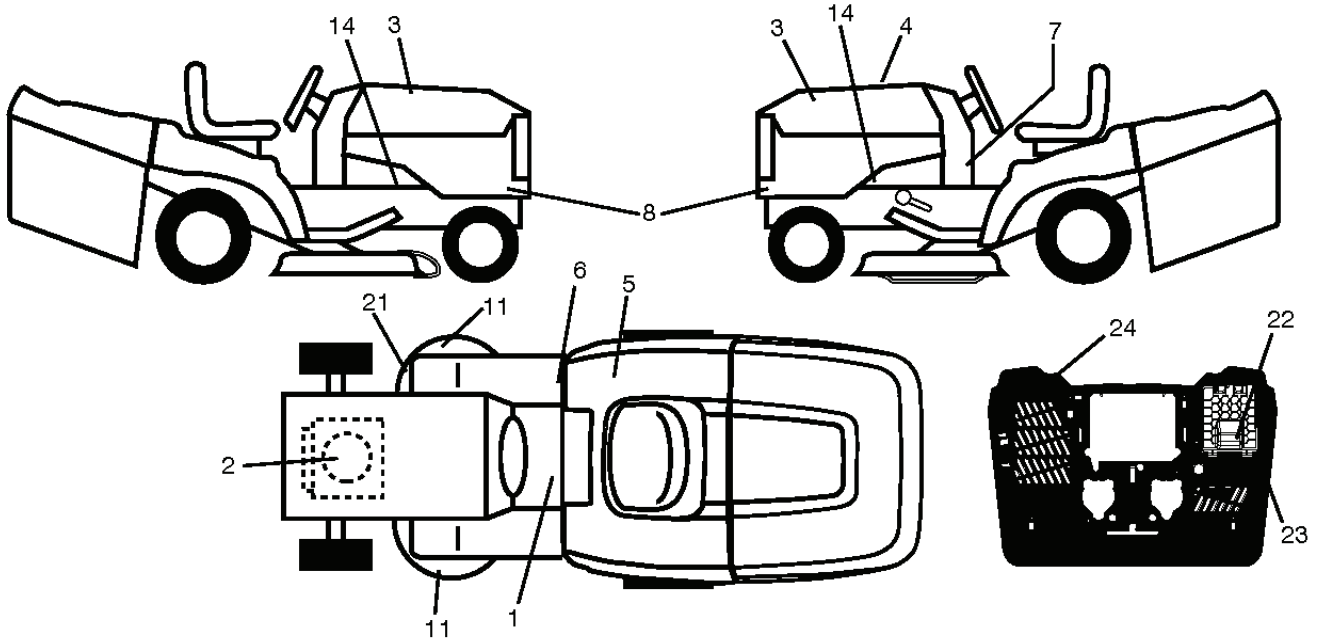

REF.	PART NO.	DESCRIPTION	REMARK	QTY.	KIT
1	532445503	DECAL		1	
2	532196841	DECAL		1	
3	581627301	DECAL		1	
4	532438895	DECAL		1	
5	532178302	DECAL		1	
6	532180432	DECAL		1	
7	532440247	DECAL		1	
8	532446159	DECAL		1	
11	532182166	DECAL		1	
14	532159736	DECAL		1	
21	532441189	DECAL		1	
22	532445102	DECAL		1	
23	532444519	BOX		1	
24	532445493	DECAL		1	
--	532441409	PAD	"NOT SHOWN, LH"	1	
--	532441410	PAD	"NOT SHOWN, RH"	1