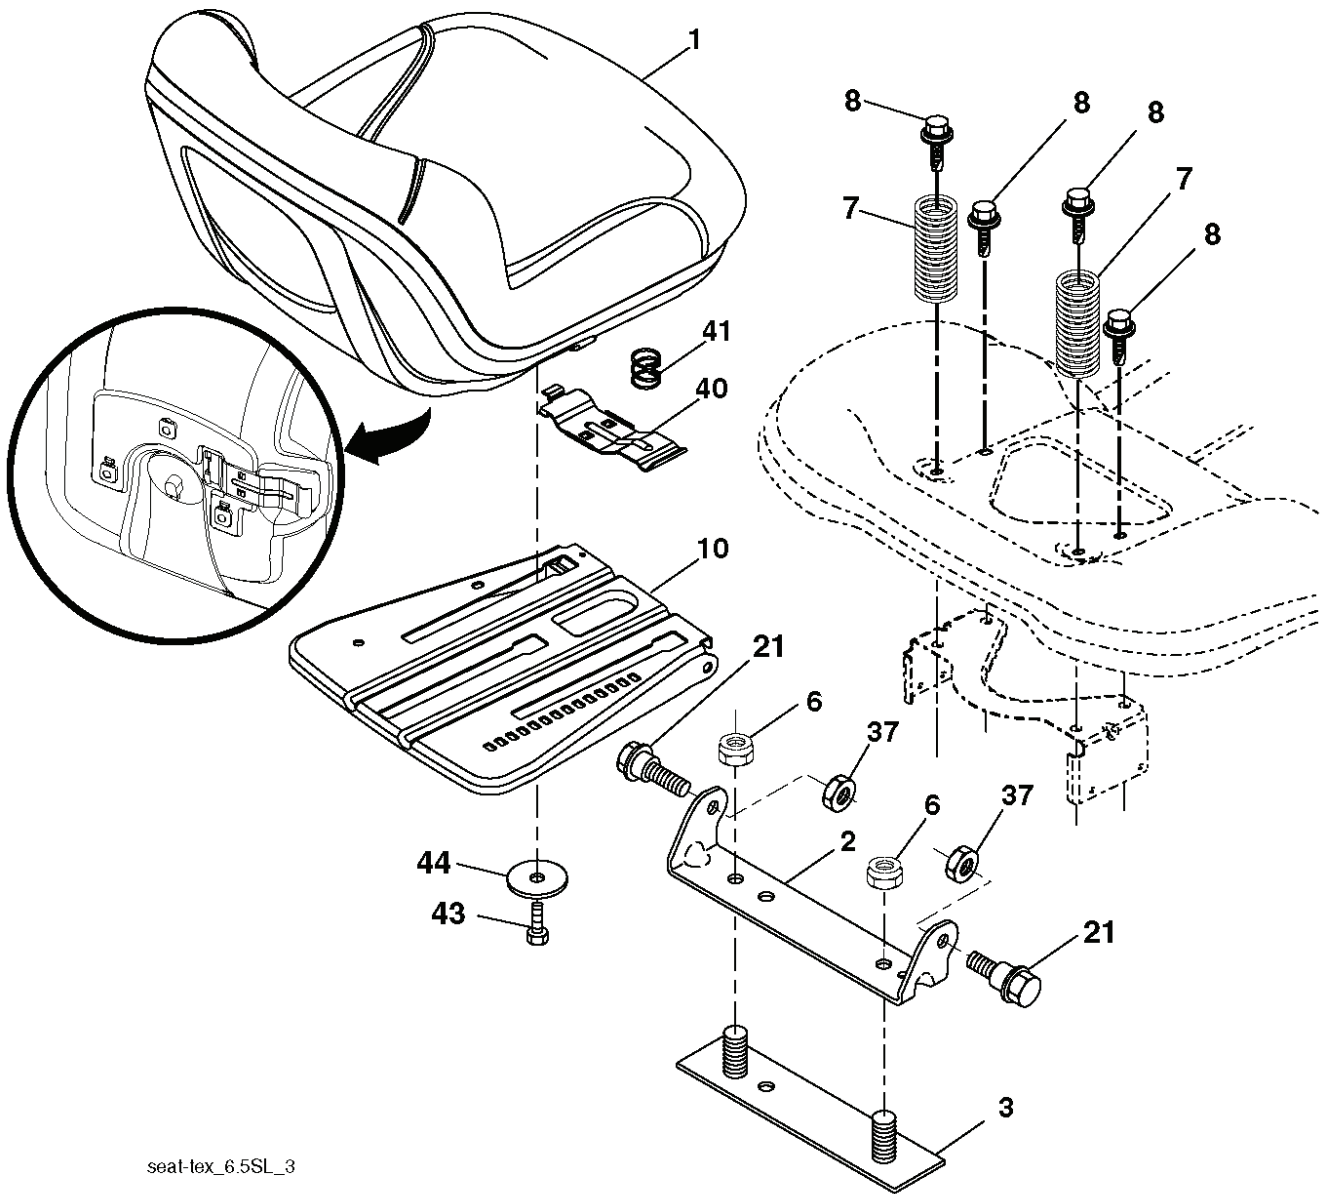

REF.	PART NO.	DESCRIPTION	REMARK	QTY.	KIT
2	532436996	SHAFT	RH	1	
3	532195231	LEVER	RH	1	
7	532411555	GRIP		1	
10	532196314	SPRING		1	
87	532194209	SPRING		1	
88	532445496	SPRING		1	
89	819191912	WASHER		1	
90	532194208	PIN		1	
91	532195181	LINK		1	
97	817490608	SCREW		1	
98	532195270	LINK		1	
100	873930600	NUT		1	
101	532407003	LINK		1	

IGNITION SWITCH

POSITION	CIRCUIT "MAKE"
OFF	M+G+A1
RUN/OVERRIDE	B+A1
RUN	B+A1 L+A2
START	B + S + A1

CHASSIS HARNESS CONNECTOR (C1) (MATING SIDE)

DASH HARNESS CONNECTOR (C1) (MATING SIDE)

WIRING INSULATED CLIPS
 NOTE: IF WIRING INSULATED CLIPS WERE REMOVED FOR SERVICING OF UNIT, THEY SHOULD BE RE-INSTALLED TO PROPERLY SECURE YOUR WIRING.

● NON-REMOVABLE CONNECTIONS

○ REMOVABLE CONNECTIONS

seat-lex_6.5SL_3

REF.	PART NO.	DESCRIPTION	REMARK	QTY.	KIT
1	532439822	SEAT		1	
2	532180166	BRACKET		1	
3	532140675	STRAP		1	
6	873800600	NUT		1	
7	532124181	SPRING		1	
8	532171877	BOLT		1	
10	532196977	PLATE		1	
21	532171852	BOLT		1	
37	873800500	LOCK NUT		1	
40	532197661	HANDLE		1	
41	532198200	SPRING		1	
43	874760612	BOLT		1	
44	819133812	WASHER		1	